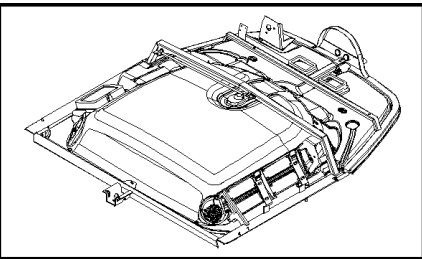

10.257(01) AIR CONDITIONER

- 10.234
- 10.235
- 10.236
- 10.237

10.257(01) AIR CONDITIONER

сылка	Номер детали	Кол-во	Описание
1	87354648	1	PANEL, INSTRUMENTS, (19,20)
2	87383765	1	CABLE, , AIRCO WITH HEATING
2	87383764	1	CABLE, , AIRCO WITHOUT HEATING
3	84814475	1	BRACKET, , AIRCO WITHOUT HEATING
4	84819630	AR	WASHER,
5	84814477	1	SWITCH, THERMOGUARD, , AIRCO WITH HEATING
5	84814474	1	SWITCH, THERMOGUARD, , AIRCO WITHOUT HEATING
6	84814478	1	COIL, , AIRCO WITH HEATING
7	326082	6	CLAMP, , AIRCO WITH HEATING
8	84607279	1	HOSE, L=3.2M, AIRCO WITH HEATING
9	84607280	1	HOSE, L=3.2M, AIRCO WITH HEATING
10	84607110	1	CONNECTOR, WIRE, , AIRCO WITH HEATING
11	84807149	1	CLIP, , AIRCO WITH HEATING
12	368582	3	STRAP, , AIRCO WITH HEATING
13	120100	1	BOLT, Hex, M6 x 20, 8.8, , AIRCO WITH HEATING
14	9513271	1	CLAMP, , AIRCO WITH HEATING
15	322357	1	WASHER, SPRING, Belleville, M6, , AIRCO WITH HEATING
16	9706755	1	NUT, M6, CI 8, , AIRCO WITH HEATING
17	9994350	2	CONNECTOR, ELEC, , AIRCO WITH HEATING
18	173011	2	GROMMET, , AIRCO WITH HEATING
19	9824840	2	WASHER, M4.3 x 9 x 0.8,
20	353075	2	SCREW, LOCK, M4.2 x 13,