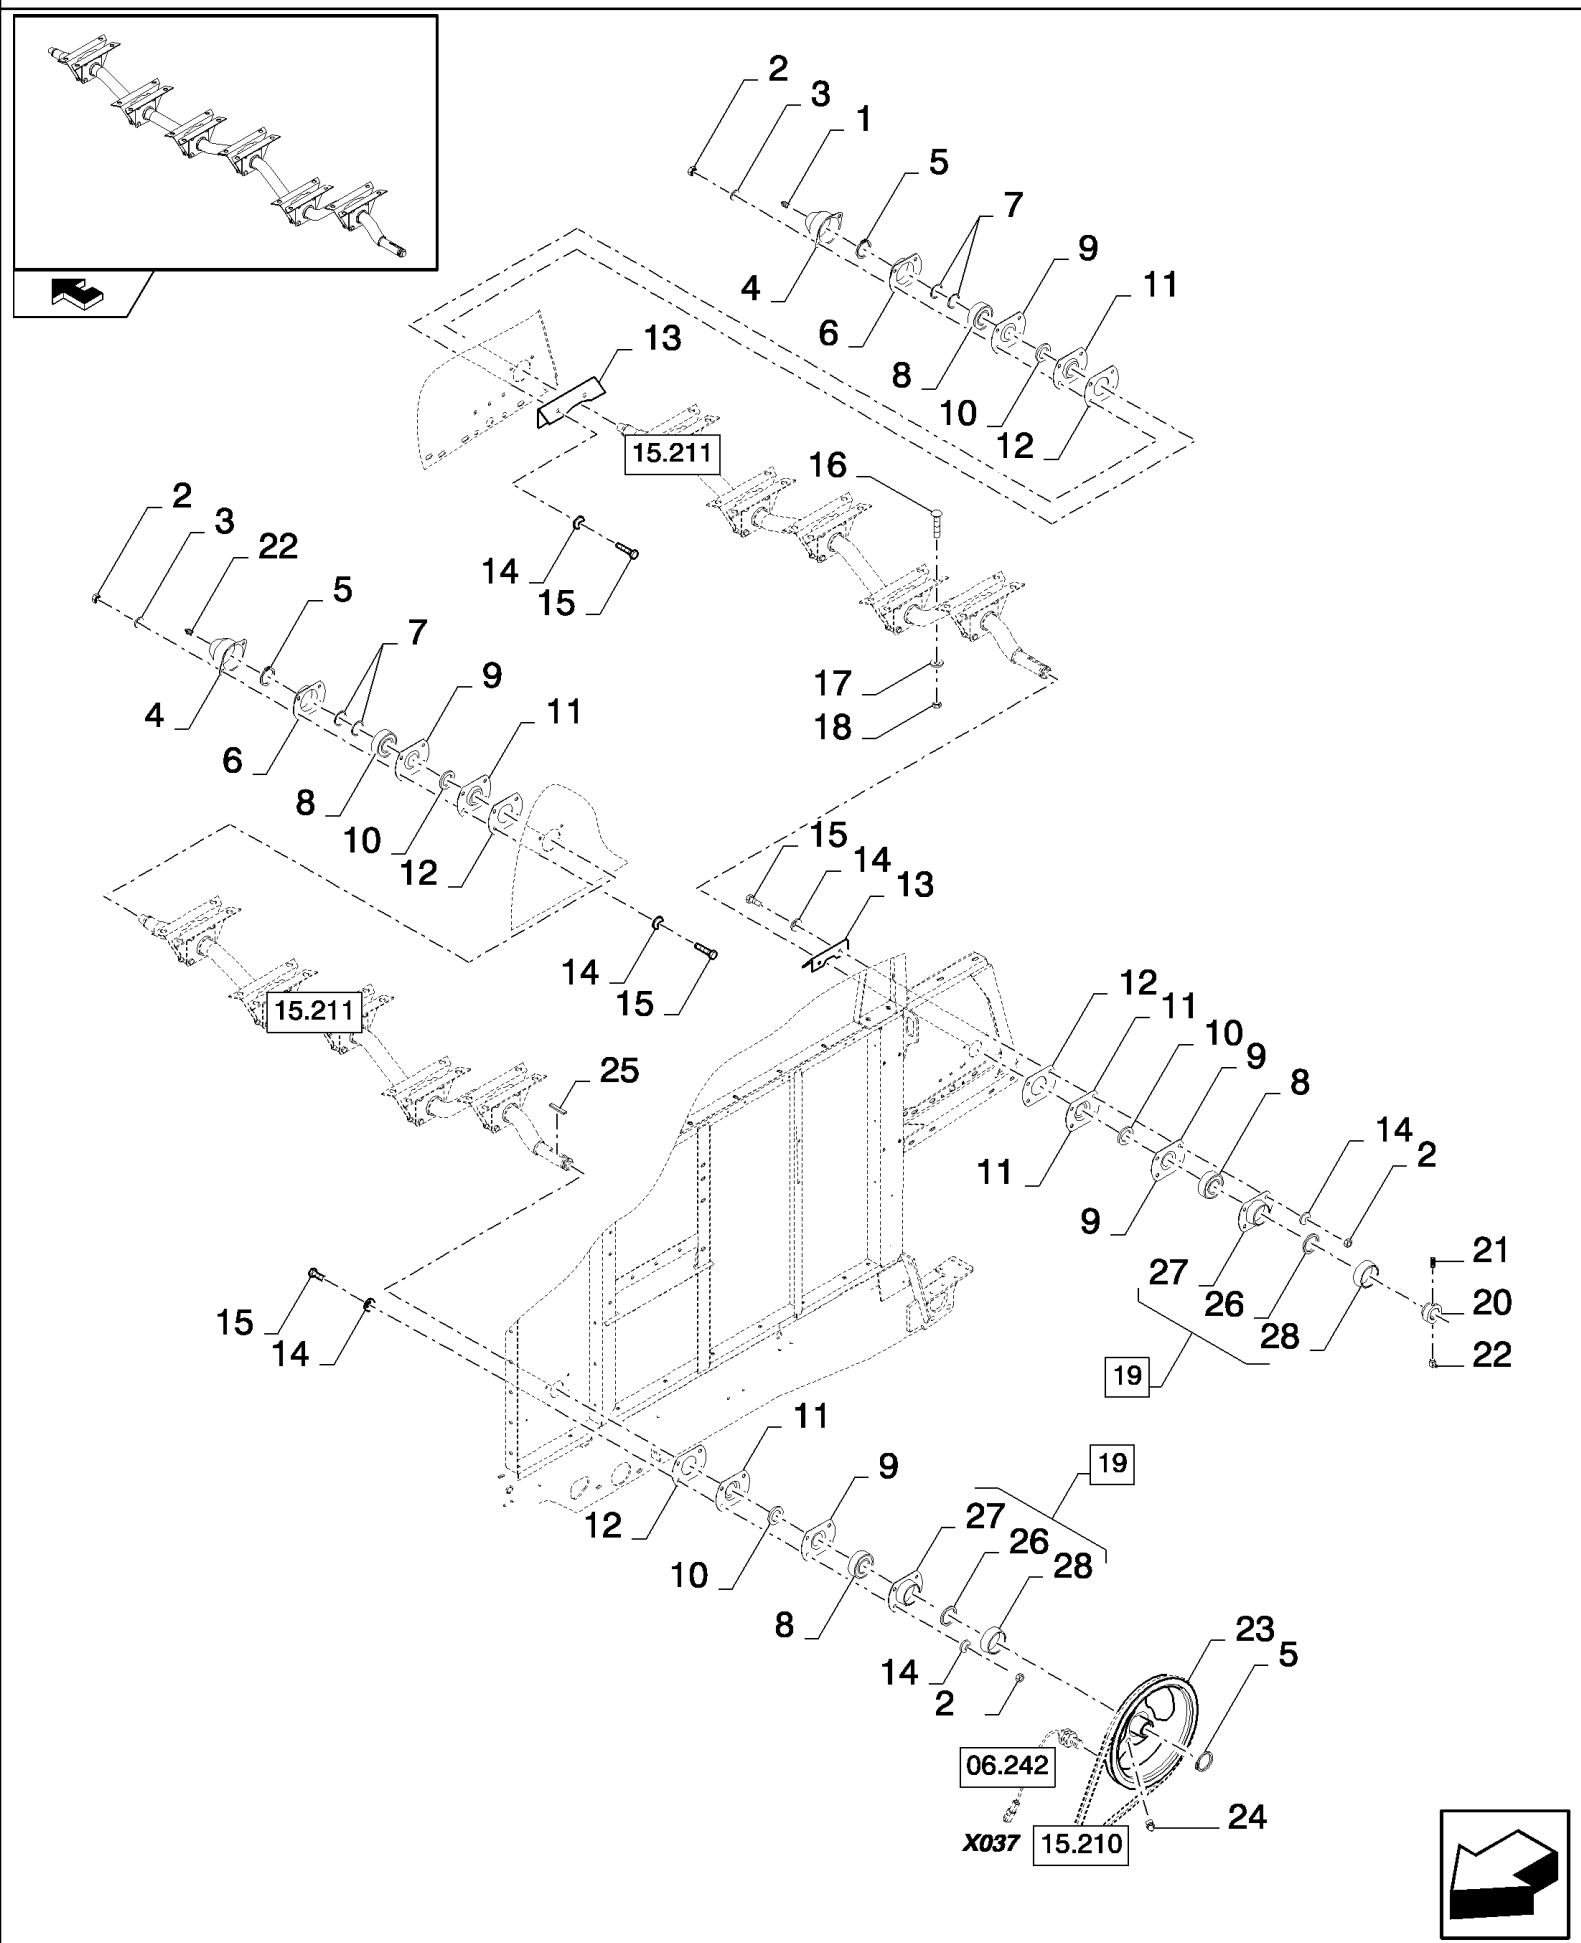

15.209(01) STRAW WALKER SHAFTS BEARING

CSX7080 D660 - COMBINE (9/08-)

15.209(01) STRAW WALKER SHAFTS BEARING

сылка	Номер детали	Кол-во	Описание
1	332038	1	NIPPLE, LUBE,
2	9706690	16	NUT, M8, CI 8,
3	140160	8	WASHER, LOCK, Int T, M8
4	310067	2	COVER,
5	370003	3	RING, SNAP, M30, Ext,
6	9511041	2	FLANGE, , FOR CSX7040, CSX7050, CSX7050 HILLSIDE AND CSX7060 ONLY
6	84435386	2	HOUSING, BEARING, , FOR CSX7070 AND CSX7080 ONLY
7	140108	4	WASHER, 31MM
8	210033	4	BEARING, BALL, , FOR CSX7040, CSX7050, CSX7050 HILLSIDE AND CSX7060 ONLY
8	84071761	4	BEARING ASSY, , FOR CSX7070 AND CSX7080 ONLY
9	84814927	4	COVER,
10	220061	4	GASKET,
11	84814926	4	COVER,
12	310085	4	FLANGE,
13	84041119	2	PLATE, COVER,
14	322358	24	WASHER, SPRING, Belleville, M8,
15	43127	16	BOLT, Hex, M8 x 25, 8.8,
16	338949	40	BOLT, CARRIAGE, Short NK, M10 x 25, CI8.8, Full Thd,
17	394629	40	WASHER, LOCK, M10.5 x 24 x 0.2, HT,
18	100037	40	NUT, M10 x 1.5, CI 8,
19	310049	2	HOUSING, BEARING, (26 to 28), FOR CSX7040, CSX7050, CSX7050 HILLSIDE AND CSX7060 ONLY
19	84435387	2	HOUSING, BEARING, , FOR CSX7070 AND CSX7080 ONLY
20	300014	1	COLLAR,
21	300480	1	SET SCREW, Hex Soc, M10 x 12, Cup Pt,
22	332040	2	NIPPLE, LUBE, 90с, 1/8" NPT x .84" lg,
23	84334185	1	PULLEY,
24	321204	1	NIPPLE, LUBE, M6 x 1, 16mm lg,
25	170010	1	KEY,
26	220063	1	SEAL, FELT,
27	9511041	1	FLANGE, , FOR CSX7040, CSX7050, CSX7050 HILLSIDE AND CSX7060 ONLY
27	84435386	1	HOUSING, BEARING, , FOR CSX7070 AND CSX7080 ONLY
28	310060	1	HOSE ASSY.,