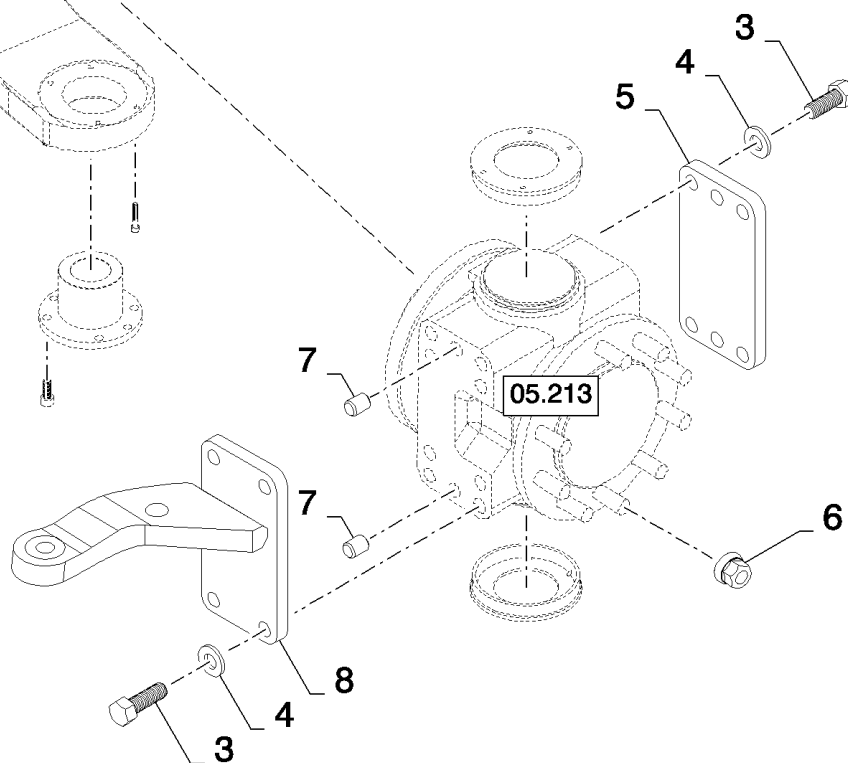

05.208(01) POWERED REAR AXLE : WHEEL DRIVE

сылка	Номер детали	Кол-во	Описание
1	176081	4	CONNECTOR, HYD., 3/4"-16, 37e x 1 1/16"-12, O-Ring,
2	128818	2	CONNECTOR, HYD., 3/4"-16, 37e x 3/4"-16, O-Ring,
3	9512573	16	BOLT, Hex, M20 x 40, 10.9,
4	578092	16	WASHER,
5	84800178	2	PLATE, MOUNTING,
6	9512180	20	NUT, M20
7	84800176	4	PIN,
8	84800179	1	BRACKET, LH
8	84800180	1	BRACKET, RH