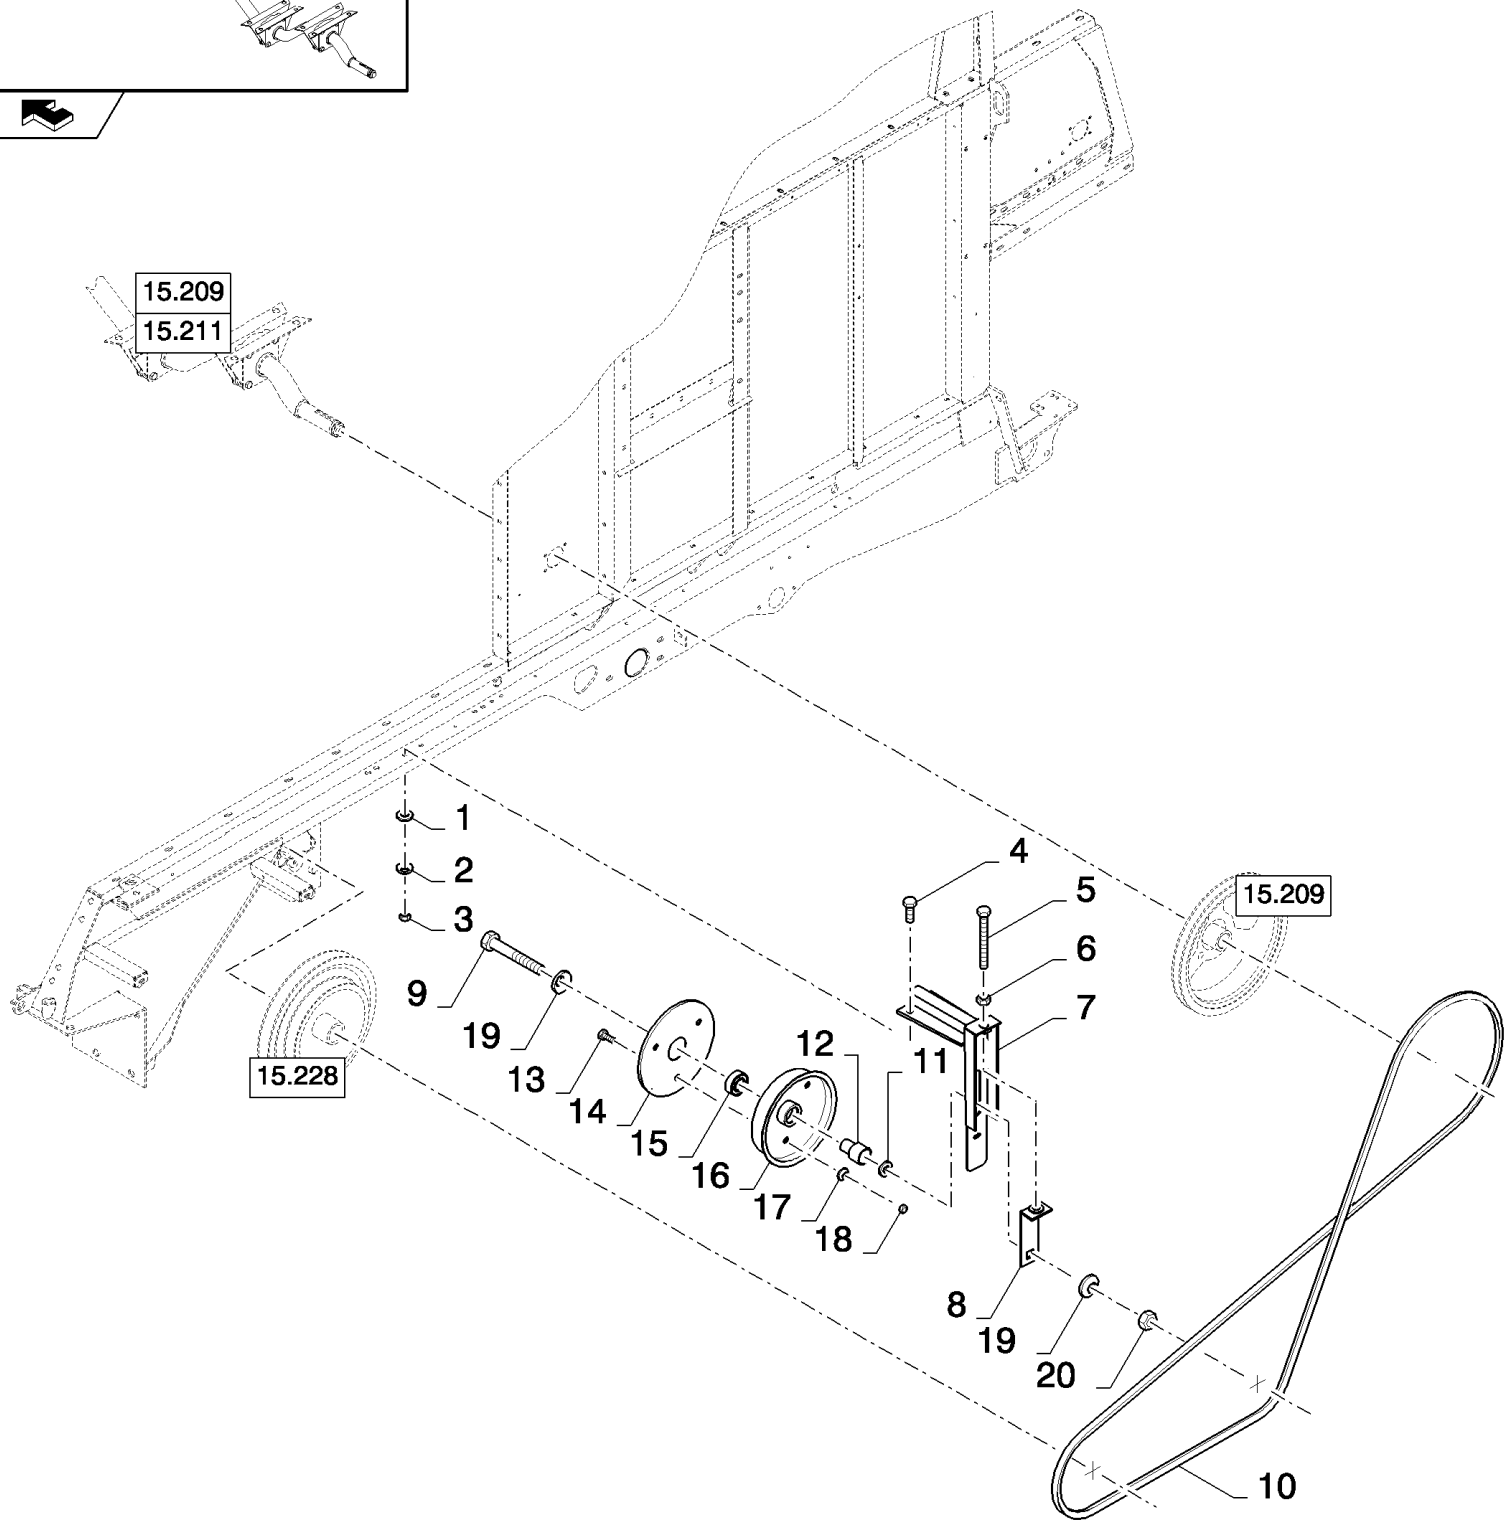

15.210(01) STRAW WALKER DRIVE

CSX7080 D660 - COMBINE (9/08-)

15.210(01) STRAW WALKER DRIVE

сылка	Номер детали	Кол-во	Описание
1	378244	2	WASHER, M10 x 24 x 2 Thk,
2	140045	2	WASHER, SPRING, Belleville, M10,
3	100016	2	NUT, M10, CI 8,
4	43140	2	BOLT, Hex, M10 x 30, 8.8, Full Thd,
5	9837937	1	BOLT, Hex, M12 x 100, 8.8, Full Thd,
6	9706685	1	NUT, M12, CI 8,
7	84459371	1	SUPPORT,
8	84989830	1	BRACKET,
9	320246	1	BOLT, Hex, M16 x 70, 8.8, Full Thd,
10	87521887	1	BELT,
11	378246	1	WASHER, M16,
12	200072	1	BUSHING,
13	86508568	3	SCREW, Hex, M6 x 16, 8.8,
14	330737	1	HALF-PULLEY,
15	443898	1	BEARING, BALL,
16	290122	1	HALF-PULLEY,
17	322357	3	WASHER, SPRING, Belleville, M6,
18	9706755	3	NUT, M6, CI 8,
19	140048	2	WASHER, SPRING, Belleville, M16,
20	100020	1	NUT, M16, CI 8,