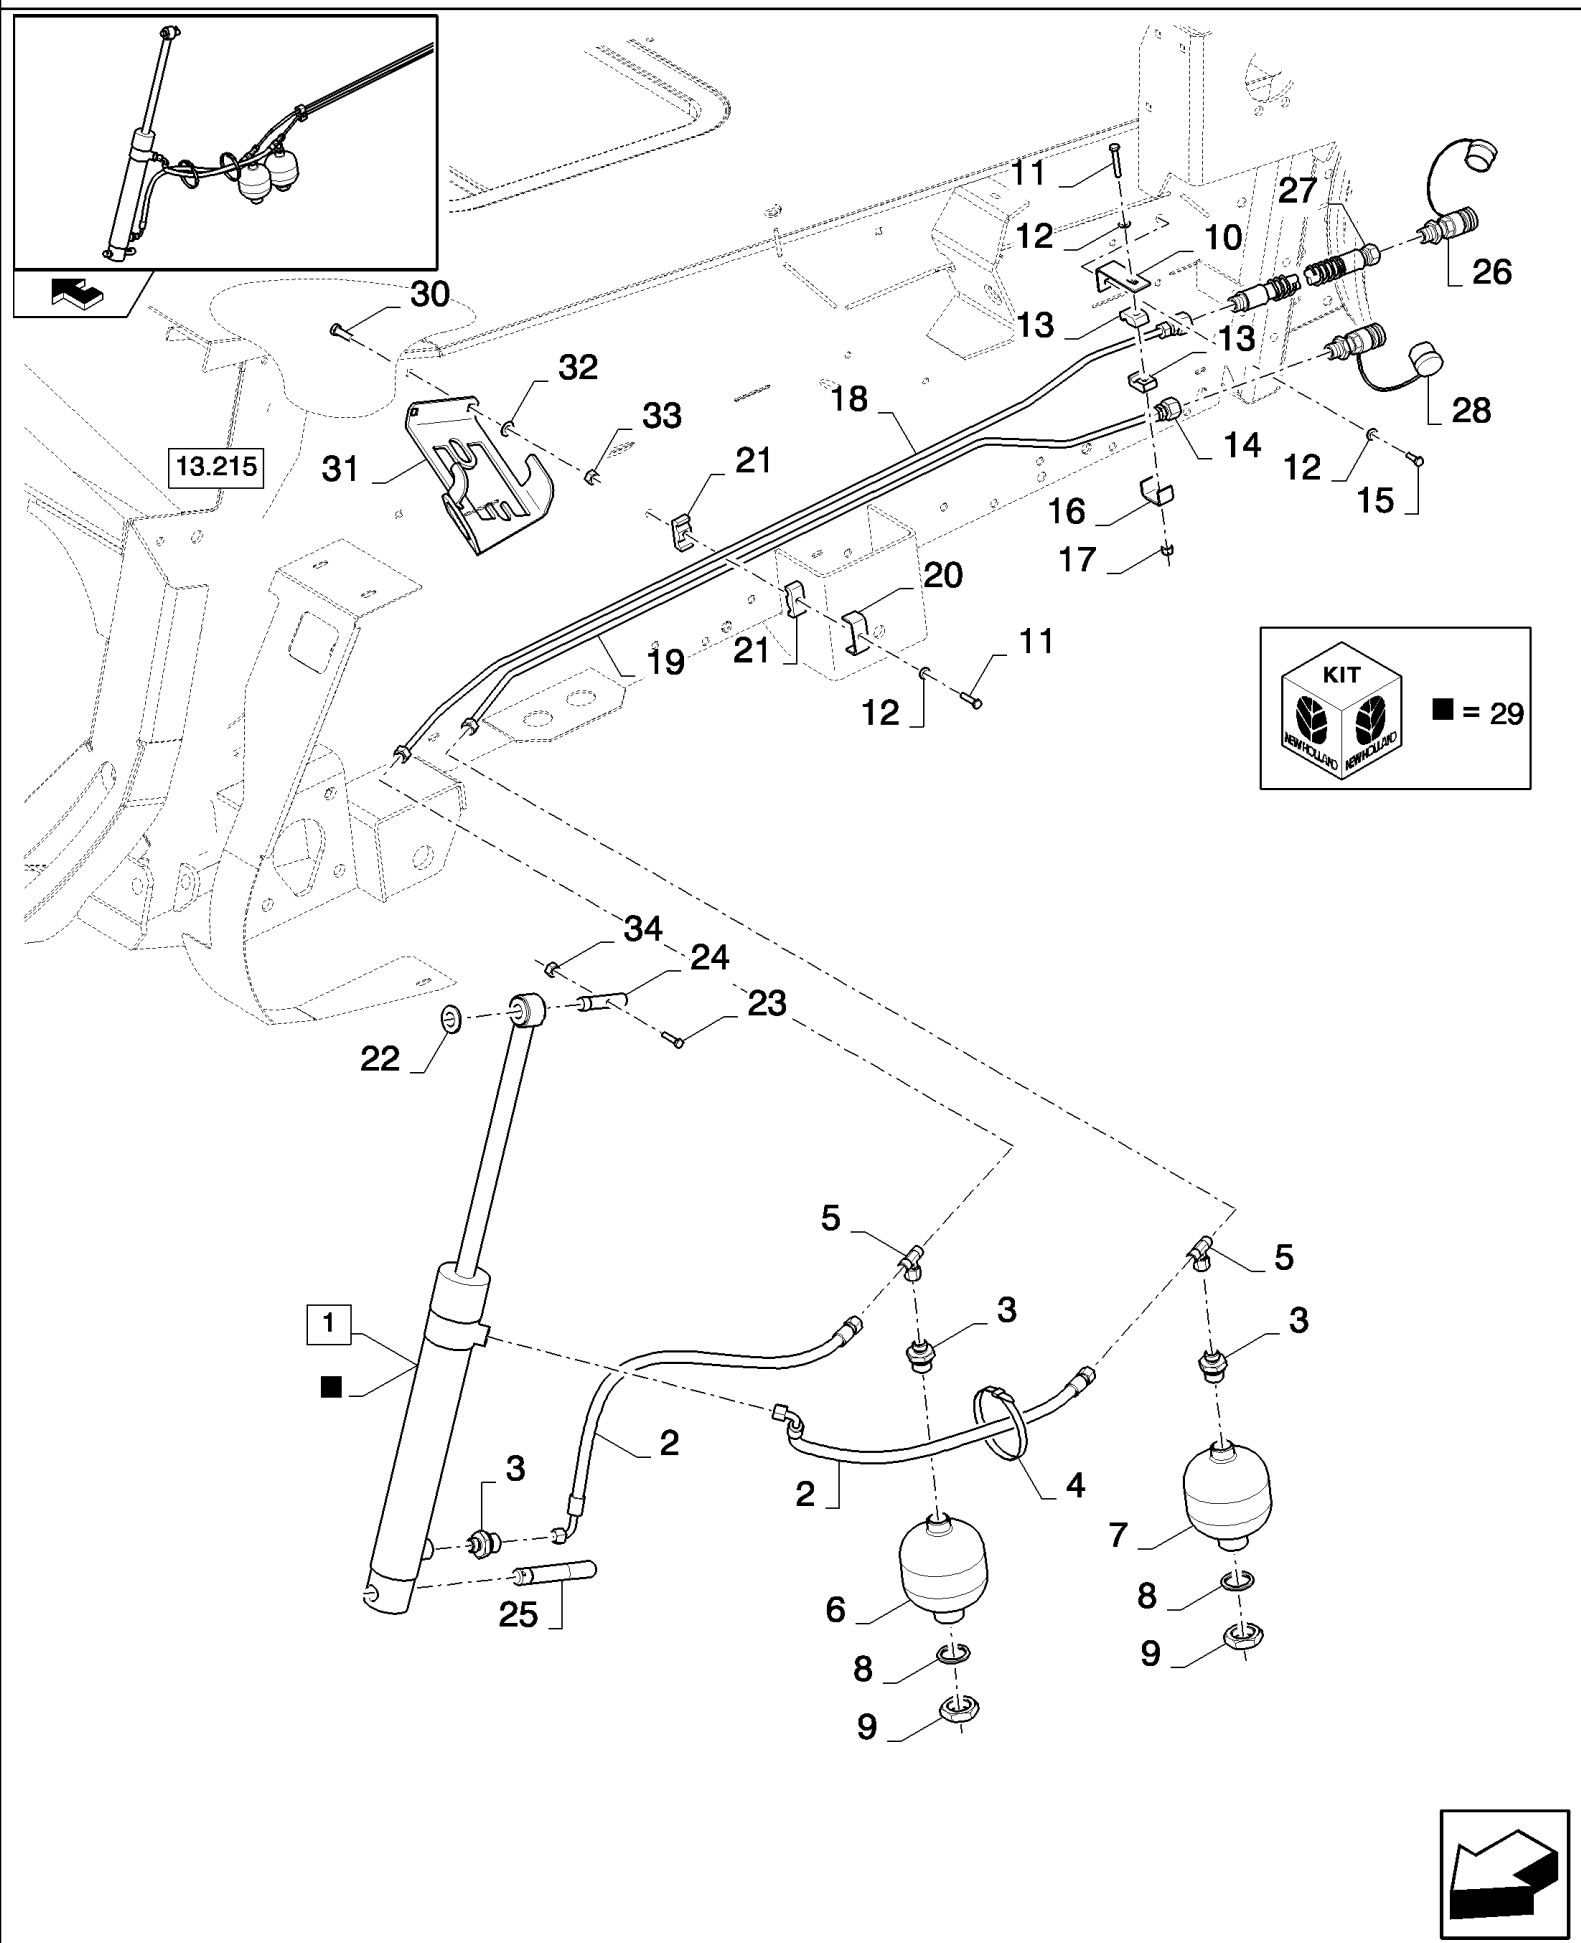

07.203(01) STRAW ELEVATOR HYDRAULICS WITH LATERAL FLOTATION - FOR LATERALE ONLY

сылка	Номер детали	Кол-во	Описание
1	87593455	1	HYDRAULIC CYLINDER, (29)
2	87657083	2	HOSE, FLEXIBLE,
3	386215	4	CONNECTOR, HYD.,
4	396718	2	STRAP, CABLE,
5	87734612	2	CONNECTOR, HYD.,
6	84018365	1	ACCUMULATOR,
7	84017606	1	ACCUMULATOR,
8	140110	2	WASHER, M31 x 40,
9	308823	2	NUT, M28 x 1.5, CI 8,
10	87732892	1	PLATE, FIXING,
11	120102	3	SCREW, Hex, M6 x 40, 8.8, Full Thd,
12	322357	4	WASHER, SPRING, Belleville, M6,
13	433008	2	CLAMP,
14	84077636	2	CONNECTOR, HYD.,
15	120100	1	BOLT, Hex, M6 x 20, 8.8,
16	433101	1	SUPPORT,
17	353308	1	NUT, M6 x 1, CI 8,
18	87707789	1	TUBE, HYD,
19	87707791	1	TUBE, HYD,
20	431941	2	SUPPORT,
21	430357	4	CLAMP,
22	378246	2	WASHER, M16,
24	87497264	1	PIN,
23	43118	2	BOLT, Hex, M6 x 40, 8.8,
25	84127421	1	PIN,
26	84077512	1	COUPLING, QUICK, MALE,
27	84448308	1	HOSE, FLEXIBLE,
28	84077513	1	COUPLING, QUICK, MALE,
29	84026075	1	KIT, SEALS,
30	86507486	2	BOLT, CARRIAGE, Short NK, M8 x 20, CI8.8, Full Thd,
31	84459469	1	BRACKET,
32	322358	2	WASHER, SPRING, Belleville, M8,
33	9706690	2	NUT, M8, CI 8,
34	353308	2	NUT, M6 x 1, CI 8,