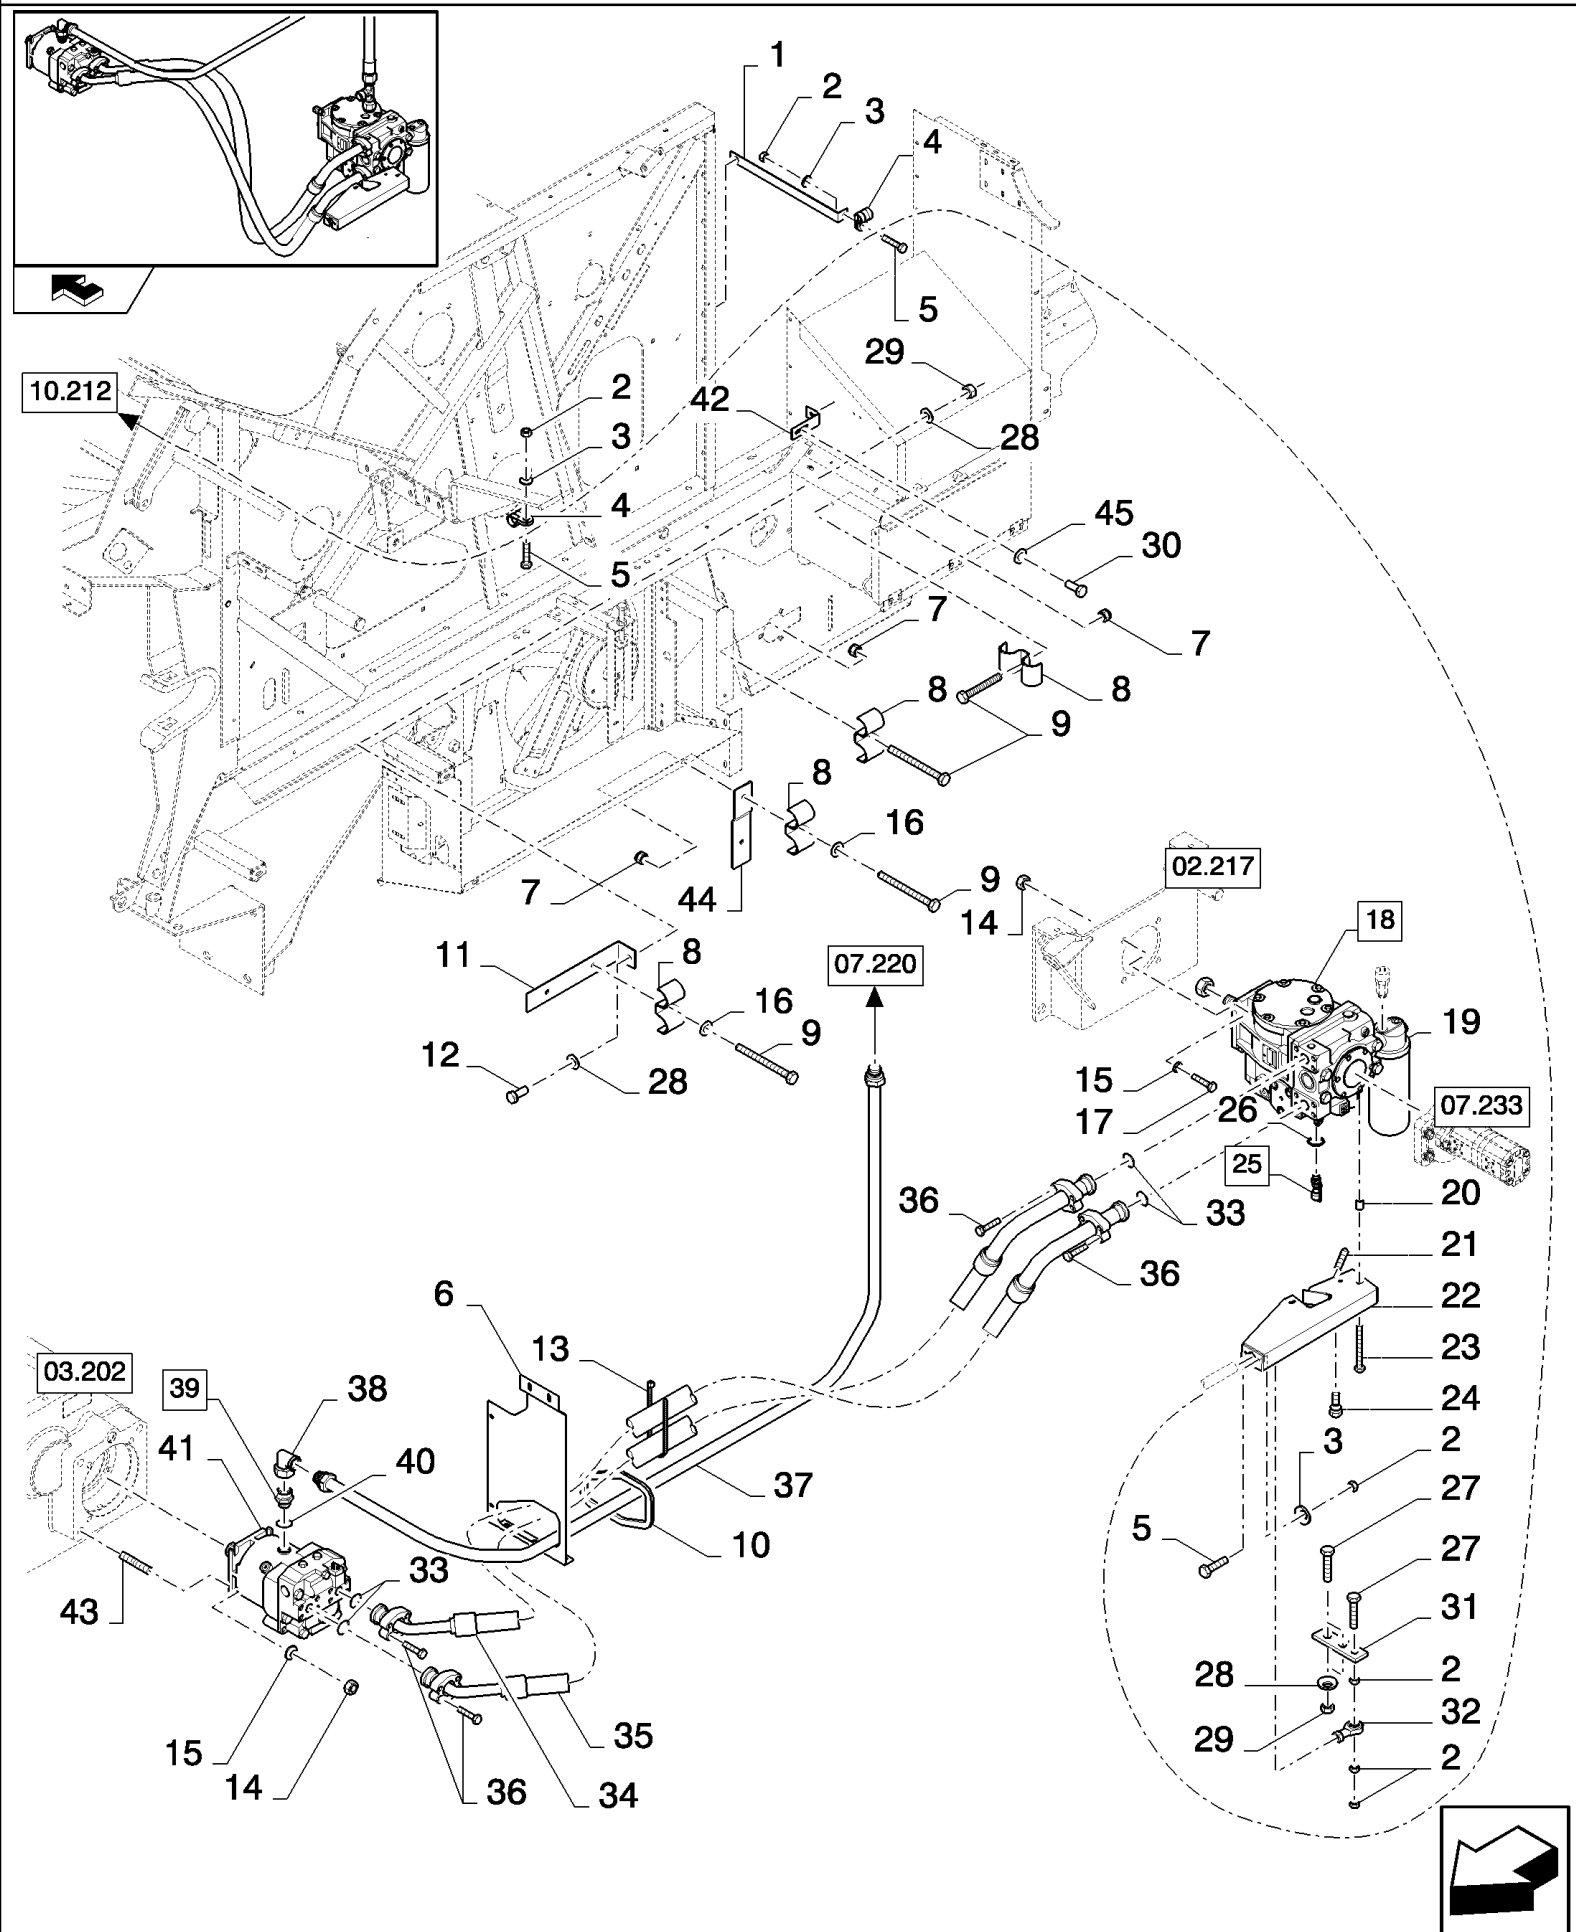

07.242(01) HYDROSTATIC LINES, FOR 130CC - 130CC - FOR LATERALE ONLY

сылка	Номер детали	Кол-во	Описание
1	87743112	1	SUPPORT,
2	9706755	5	NUT, M6, CI 8,
3	322357	14	WASHER, SPRING, Belleville, M6,
4	335021	3	CLAMP,
5	120100	5	BOLT, Hex, M6 x 20, 8.8,
6	87742044	1	PLATE,
7	86629542	3	NUT, LOCK, M8 x 1.25, CI 8,
8	84444101	3	CLAMP,
9	86977784	3	SCREW, Hex, M8 x 60, CI 8.8, Full Thd,
10	401108	1	SHIELD, L=0,48M
11	87743467	1	SUPPORT,
12	120104	3	BOLT, Hex, M8 x 20, 8.8,
13	396718	2	STRAP, CABLE,
14	100020	8	NUT, M16, CI 8,
15	84058945	8	WASHER,
16	86624184	5	WASHER, M8 x 16 x 1.6,
17	412185	4	BOLT, CARRIAGE, Short NK, M16 x 50, CI8.8, Full Thd,
18	84607544	1	PUMP, HYDROSTATIC, (19)
19	87601458	1	PUMP, HYDROSTATIC,
20	87488795	1	LEVER,
21	84076895	1	SET SCREW, Hex Soc, M10 x 50,
22	87486809	1	SUPPORT,
23	86977786	1	BOLT, Hex, M6 x 25, 8.8,
24	412665	1	SCREW,
25	84021707	3	CONNECTOR, HYD., 9/16"-18, (26)
26	9617873	1	O-RING, 6-1, 90 Duro, .468" ID x .078" Thk,
27	43127	2	BOLT, Hex, M8 x 25, 8.8,
28	322358	11	WASHER, SPRING, Belleville, M8,
29	9706690	5	NUT, M8, CI 8,
30	86508569	4	BOLT, Hex, M6 x 70, 8.8,
31	87344927	1	BRACKET,
32	750157	1	BALL JOINT,
33	14464080	4	O-RING, -222, 70 Duro, 1.484" ID x .139" Thk,
34	87714440	1	HOSE, FLEXIBLE,
35	87714498	1	HOSE, FLEXIBLE,
36	84015554	16	BOLT, Hex, 1/2"-13 x 1 3/4", 12.9,
37	87714499	1	TUBE, HYD,
38	457573	1	ELBOW,
39	84443963	1	CONNECTOR, HYD., (40)
40	167266	1	O-RING, 12-1, 90 Duro, .924 ID x .116" Thk,
41	84819681	1	MOTOR, HYDROSTATIC,
42	87743469	8	SUPPORT,
43	110030	4	STUD,
44	87745830	1	SUPPORT,
45	86625263	1	WASHER, M8 x 20 x 1.6,