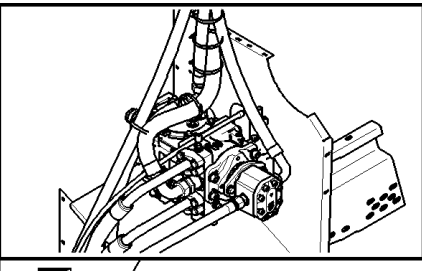

сылка	Номер детали	Кол-во	Описание
1	86579682	1	CONNECTOR, HYD., 1 3/16"-12 ORFS x M27 x 2 ORB,
2	87737323	1	CLAMP,
3	86579679	1	CONNECTOR, HYD., 1"-14 ORFS x M18 x 1.5 ORB,
4	86579681	1	CONNECTOR, HYD., 1 3/16"-12 ORFS x M22 x 1.5 ORB,
5	457546	4	CLAMP,
6	743318	2	SUPPORT,
7	86579680	1	CONNECTOR, HYD., 1"-14 ORFS x M22 x 1.5 ORB,
8	87381134	1	FITTING,
9	87738196	1	ELBOW,
10	87482234	2	PLATE, FIXING,
11	87577527	1	HOSE, FLEXIBLE,
12	87577522	1	HOSE, FLEXIBLE,
13	87708801	1	VALVE, SAFETY,
14	86508570	2	BOLT, Hex, M6 x 80, 8.8,
15	353308	2	NUT, M6 x 1, CI 8,
16	322357	2	WASHER, SPRING, Belleville, M6,
17	322358	2	WASHER, SPRING, Belleville, M8,
18	86566990	1	STRAP, CABLE, M4.8 x 292 L,
19	43127	2	BOLT, Hex, M8 x 25, 8.8,
20	86629542	2	NUT, LOCK, M8 x 1.25, CI 8,
21	86566989	2	STRAP, CABLE, M4.75 x 190.5 L,
22	457547	6	CLAMP,
23	743320	3	SUPPORT,
24	86508569	3	BOLT, Hex, M6 x 70, 8.8,