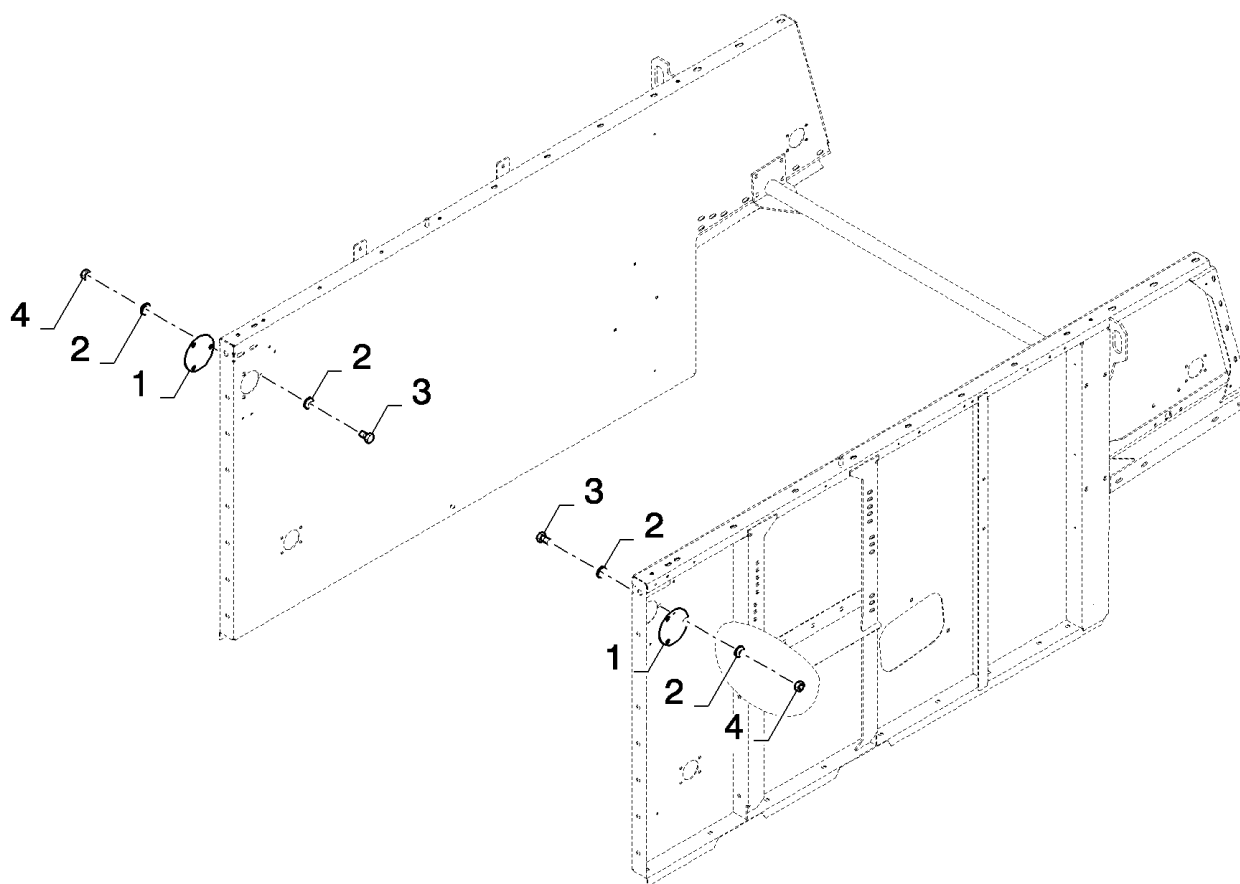

14.226(01) ADDITIONAL PARTS WITHOUT STRAWFLOW BEATER

14.226(01) ADDITIONAL PARTS WITHOUT STRAWFLOW BEATER

сылка	Номер детали	Кол-во	Описание
1	87516422	2	PLATE, COVER,
2	322358	12	WASHER, SPRING, Belleville, M8,
3	120103	6	BOLT, Hex, M8 x 16, 8.8,
4	9706690	6	NUT, M8, CI 8,