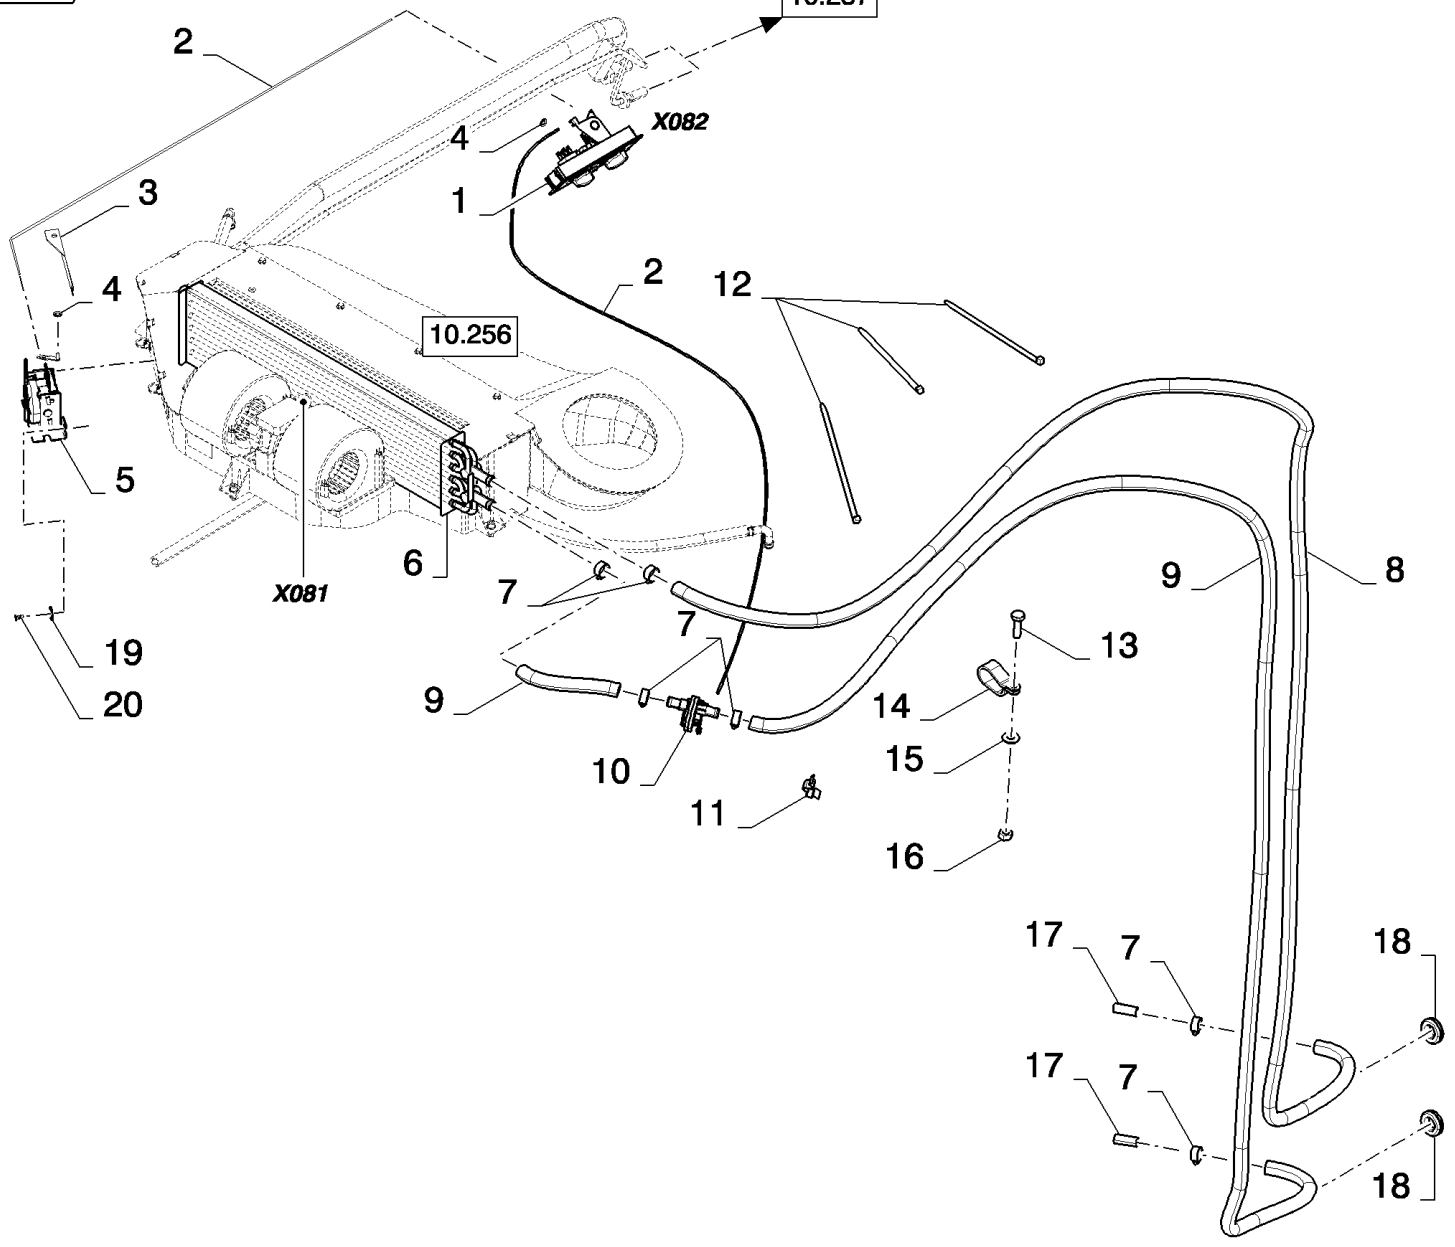

10.257(01) AIR CONDITIONER

- 10.234
- 10.235
- 10.236
- 10.237

10.257(01) AIR CONDITIONER

сылка	Номер детали	Кол-во	Описание
1	87354648	1	PANEL, INSTRUMENTS, (19,20)
2	87383765	1	CABLE, , AIRCO WITH HEATING
2	87383764	1	CABLE, , AIRCO WITHOUT HEATING
3	84814475	1	BRACKET, , AIRCO WITHOUT HEATING
4	84819630	AR	WASHER,
5	84814477	1	SWITCH, THERMOGUARD, , AIRCO WITH HEATING
5	84814474	1	SWITCH, THERMOGUARD, , AIRCO WITHOUT HEATING
6	84814478	1	COIL, , AIRCO WITH HEATING
7	326082	6	CLAMP, , AIRCO WITH HEATING
8	84607279	1	HOSE, L=3.2M, AIRCO WITH HEATING
9	84607280	1	HOSE, L=3.2M, AIRCO WITH HEATING
10	84607110	1	CONNECTOR, WIRE, , AIRCO WITH HEATING
11	84807149	1	CLIP, , AIRCO WITH HEATING
12	368582	3	STRAP, , AIRCO WITH HEATING
13	120100	1	BOLT, Hex, M6 x 20, 8.8, , AIRCO WITH HEATING
14	9513271	1	CLAMP, , AIRCO WITH HEATING
15	322357	1	WASHER, SPRING, Belleville, M6, , AIRCO WITH HEATING
16	9706755	1	NUT, M6, CI 8, , AIRCO WITH HEATING
17	9994350	2	CONNECTOR, ELEC, , AIRCO WITH HEATING
18	173011	2	GROMMET, , AIRCO WITH HEATING
19	9824840	2	WASHER, M4.3 x 9 x 0.8,
20	353075	2	SCREW, LOCK, M4.2 x 13,