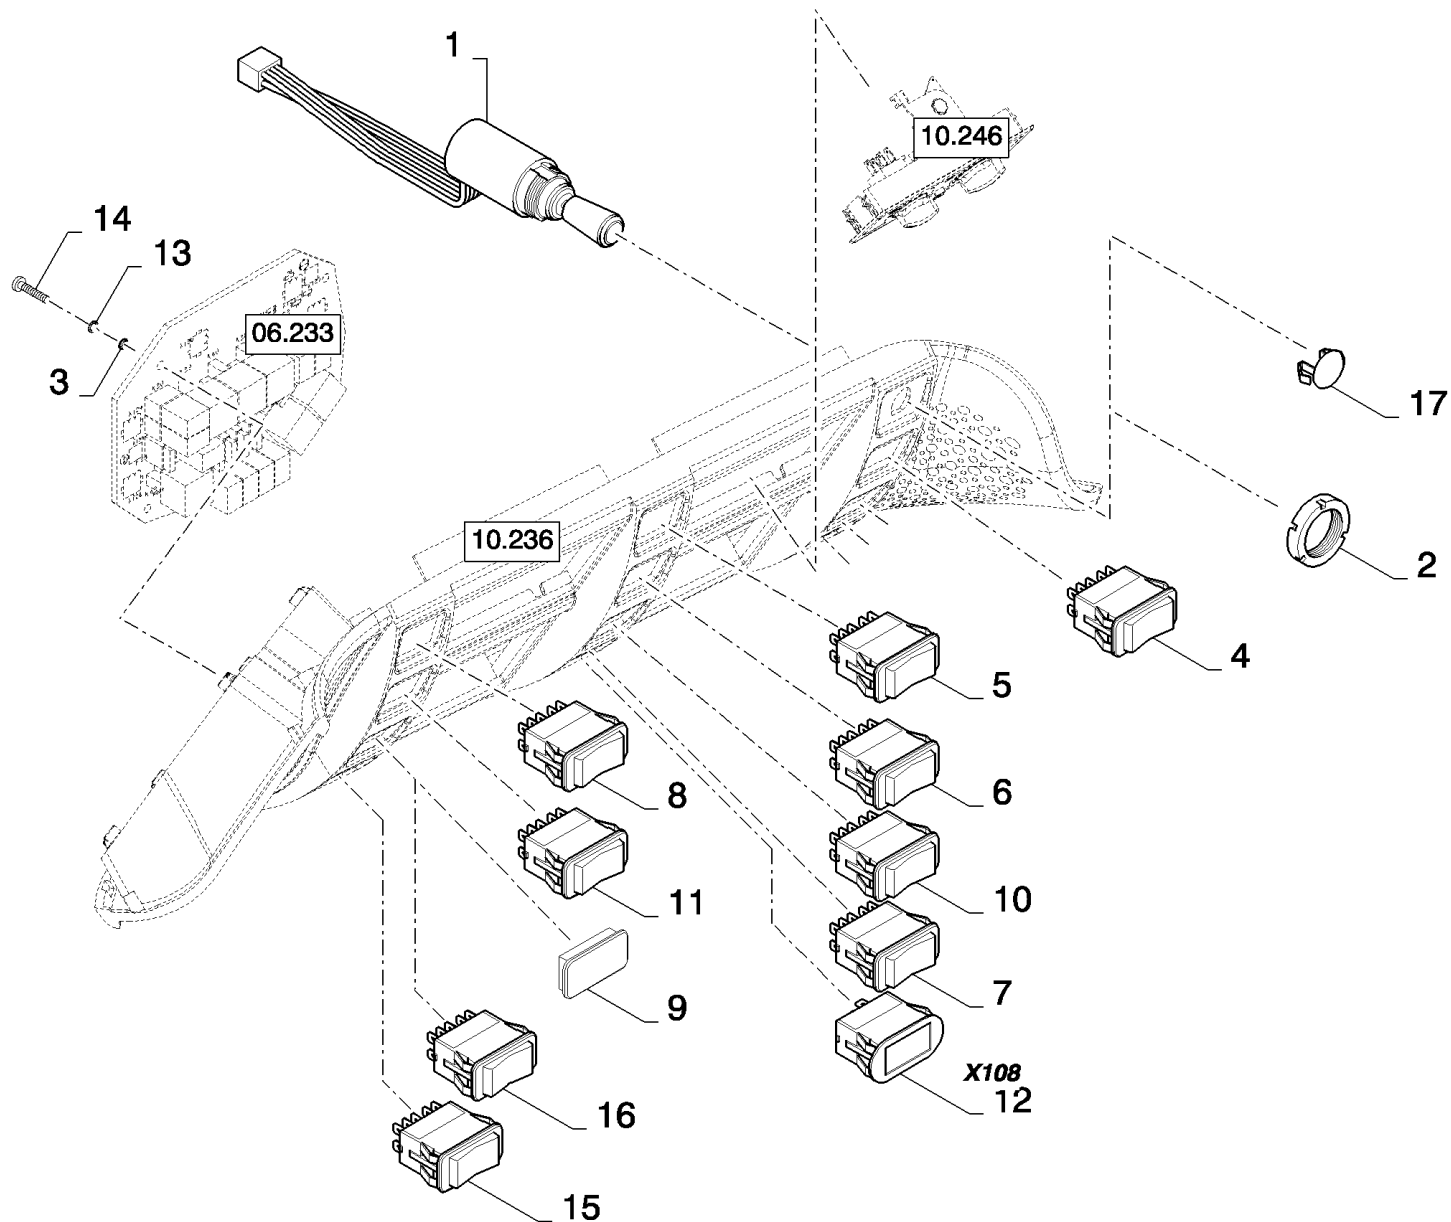

06.252(01) SWITCHES IN CAB ROOF

06.252(01) SWITCHES IN CAB ROOF

сылка	Номер детали	Кол-во	Описание
1	84400393	1	SWITCH, S62 - MIRROR ADJUSTMENT SWITCH (2)
2	NSS	1	NOT SERVICED SEPARATELY,
3	87327692	5	WASHER,
4	84320661	1	SWITCH, S63 - ADDITIONAL MIRROR SWITCH, FOR GERMANY ONLY
5	84320666	1	SWITCH, S56 - OPERATING LIGHTS SWITCH
6	84320667	1	SWITCH, S68 - SPOT LIGHTS SWITCH
7	84320669	1	SWITCH, S34 - REVOLVING FLASHING LIGHT SWITCH
8	84320664	1	SWITCH, S58 - WINDSCREEN WIPER SWITCH
9	84807276	9	COVER,
10	84320668	1	SWITCH, S67 - STUBBLE LIGHTS SWITCH
11	84320665	1	SWITCH, S59 - WINDSCREEN WASHER SWITCH
12	84067961	2	LAMP, CEILING,
13	322355	5	WASHER, Belleville, M4,
14	412064	5	SCREW, Hex, M4 x 16, 8.8, Full Thd,
15	87595218	1	SWITCH, S92, FOR LATERALE ONLY
16	87595217	1	SWITCH, S91, FOR LATERALE ONLY
17	84814471	1	PLUG,