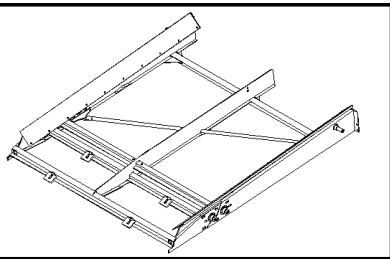

15.204(01) SHAKER SHOE

CSX7080 D660 - COMBINE (9/08-)

15.204(01) SHAKER SHOE

сылка	Номер детали	Кол-во	Описание
1	445395	20	RIVET, Pop, M4.8 x 18.1,
2	87531424	2	PLATE, FIXING,
3	84461979	2	CANVAS,
4	84457087	1	SUPPORT,
5	84441931	1	BRACKET, LH
6	84458018	1	SUPPORT, , FOR CSX7040, CSX7050, CSX7050 HILLSIDE AND CSX7060 ONLY
6	84455992	2	SUPPORT, , FOR CSX7070 AND CSX7080 ONLY
7	322358	AR	WASHER, SPRING, Belleville, M8,
8	120104	2	BOLT, Hex, M8 x 20, 8.8, , FOR CSX7070 AND CSX7080 ONLY
9	9706690	2	NUT, M8, CI 8, , FOR CSX7070 AND CSX7080 ONLY
10	120103	4	BOLT, Hex, M8 x 16, 8.8,
11	87480852	1	SHOE, SHAKER, , FOR CSX7040, CSX7050, CSX7050 HILLSIDE AND CSX7060 ONLY
11	87477805	1	SHOE, SHAKER, , FOR CSX7070 AND CSX7080 ONLY
12	84439701	1	PLATE, , FOR CSX7040, CSX7050, CSX7050 HILLSIDE AND CSX7060 ONLY
12	84439292	1	PLATE, , FOR CSX7070 AND CSX7080 ONLY
13	322357	AR	WASHER, SPRING, Belleville, M6,
14	86508568	AR	SCREW, Hex, M6 x 16, 8.8,
15	9706755	AR	NUT, M6, CI 8,