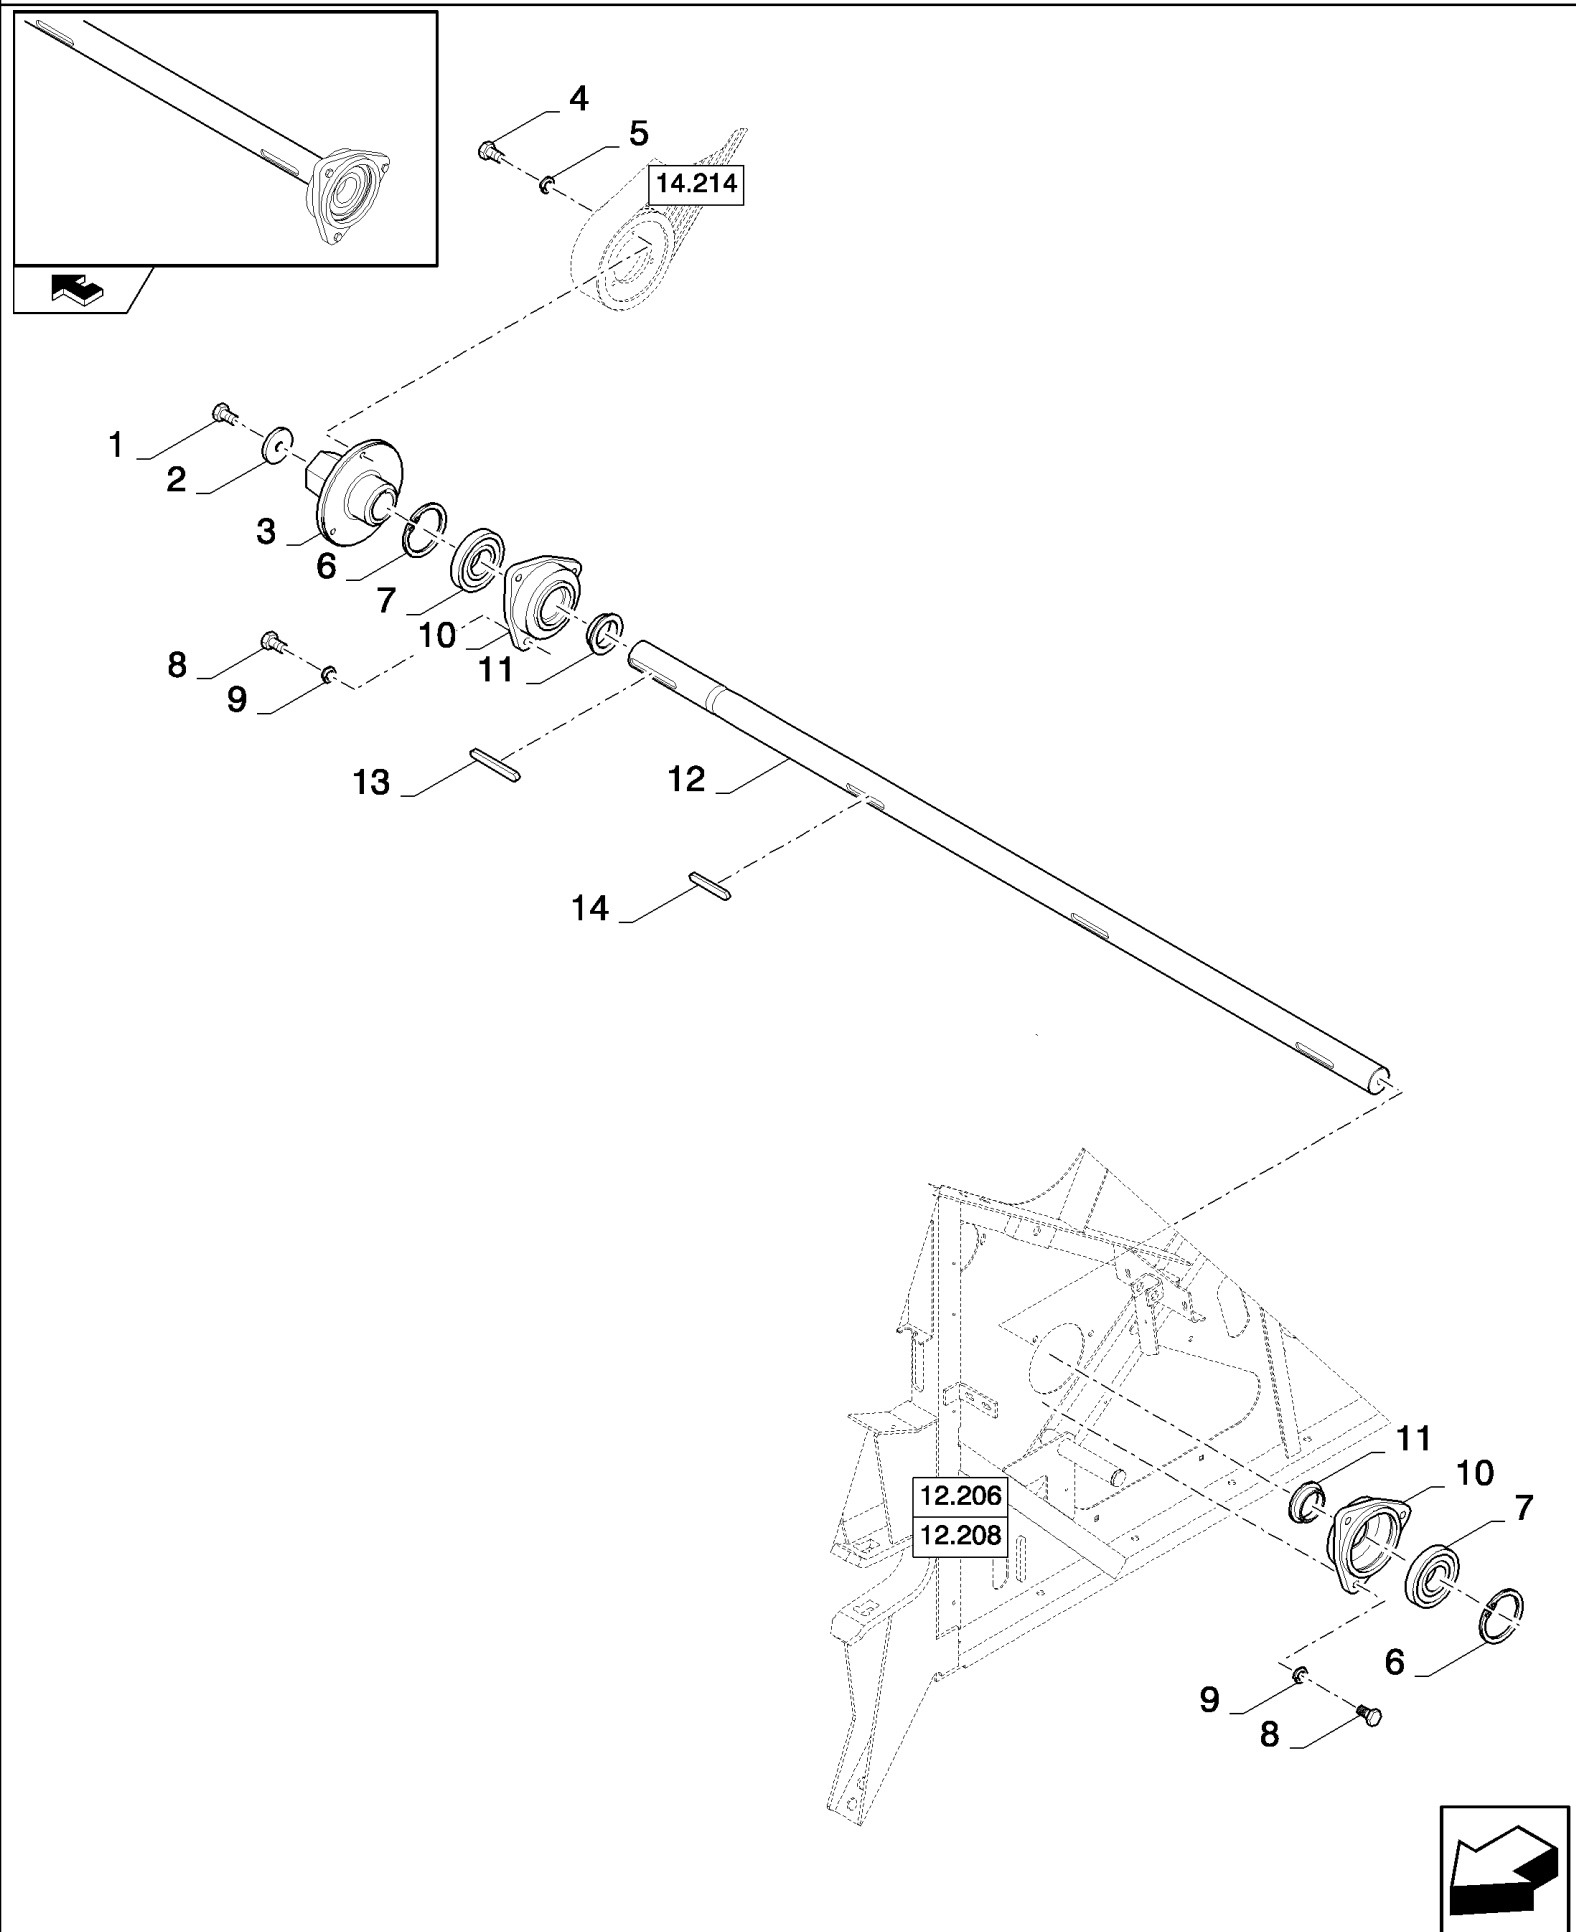

14.204(01) STANDARD DRUM, SHAFT AND BEARINGS

14.204(01) STANDARD DRUM, SHAFT AND BEARINGS

сылка	Номер детали	Кол-во	Описание
1	43167	1	BOLT, Hex, M16 x 30, 8.8, Full Thd,
2	84435349	1	WASHER,
3	84334140	1	HUB,
4	43260	3	BOLT, Hex, M12 x 30, 10.9, , FOR CSX7040, CSX7050, CSX7050 HILLSIDE AND CSX7060 ONLY
4	9706687	3	BOLT, Hex, M12 x 30, 8.8, Full Thd, , FOR CSX7070 AND CSX7080 ONLY
5	140046	3	WASHER, SPRING, Belleville, M12,
6	301652	2	RING, SNAP, M110, Int,
7	87615924	2	BEARING, BALL, , FOR CSX7040, CSX7050, CSX7050 HILLSIDE AND CSX7060 ONLY
7	388069	2	BEARING ASSY, , FOR CSX7070 AND CSX7080 ONLY
8	43140	6	BOLT, Hex, M10 x 30, 8.8, Full Thd,
9	140045	6	WASHER, SPRING, Belleville, M10,
10	84334105	2	HOUSING, BEARING,
11	388669	2	RING,
12	84432028	1	SHAFT, , FOR CSX7040, CSX7050, CSX7050 HILLSIDE AND CSX7060 ONLY
12	84071597	1	SHAFT, , FOR CSX7070 AND CSX7080 ONLY
13	365612	1	KEY,
14	306248	3	KEY, M14 x 9 x 90, Par,