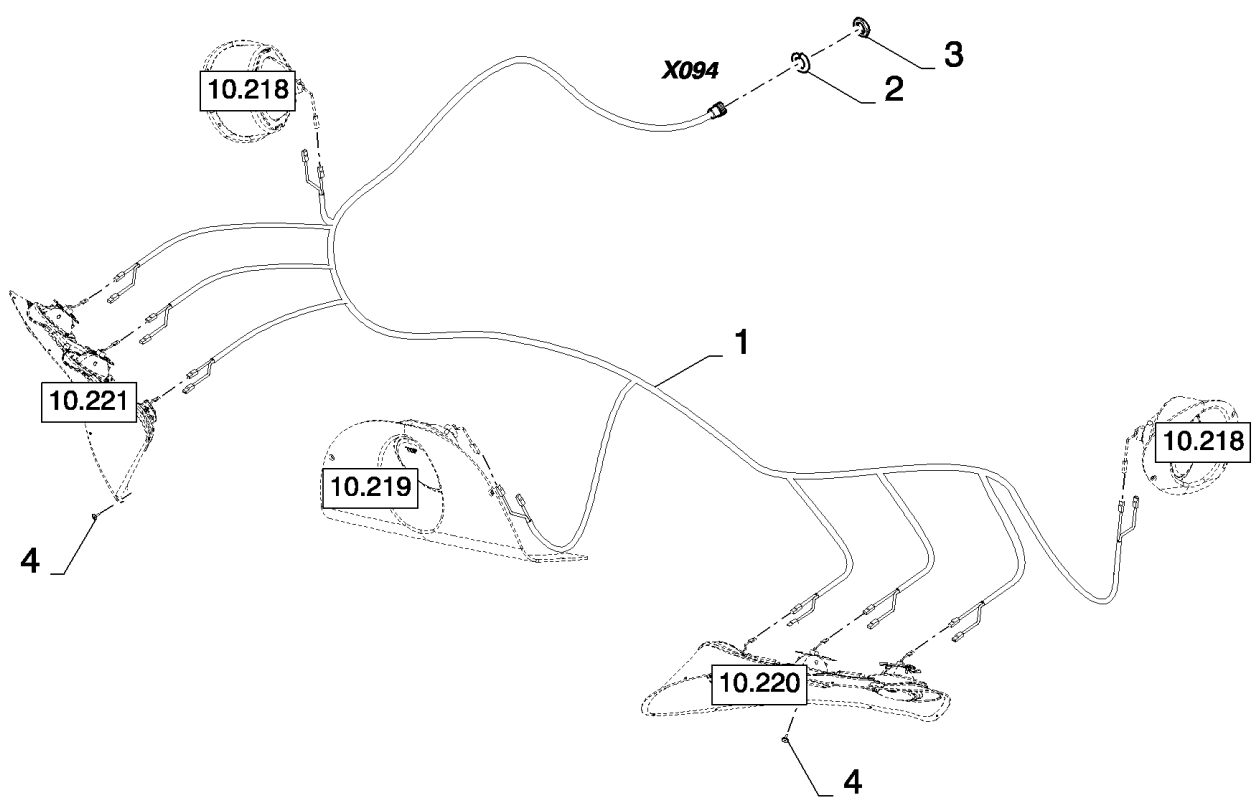

06.237(01) CAB ROOF LIGHTS - WIRING

CSX7080 D660 - COMBINE (9/08-)

06.237(01) CAB ROOF LIGHTS - WIRING

сылка	Номер детали	Кол-во	Описание
1	87399335	1	HARNES, WIRE, , SEE FIGURE 06.508
2	84607513	1	WASHER, LOCK,
3	86619907	1	NUT, 1.6875"-18,
4	86511042	18	SCREW, Cross Pan Hd, M4 x 16,