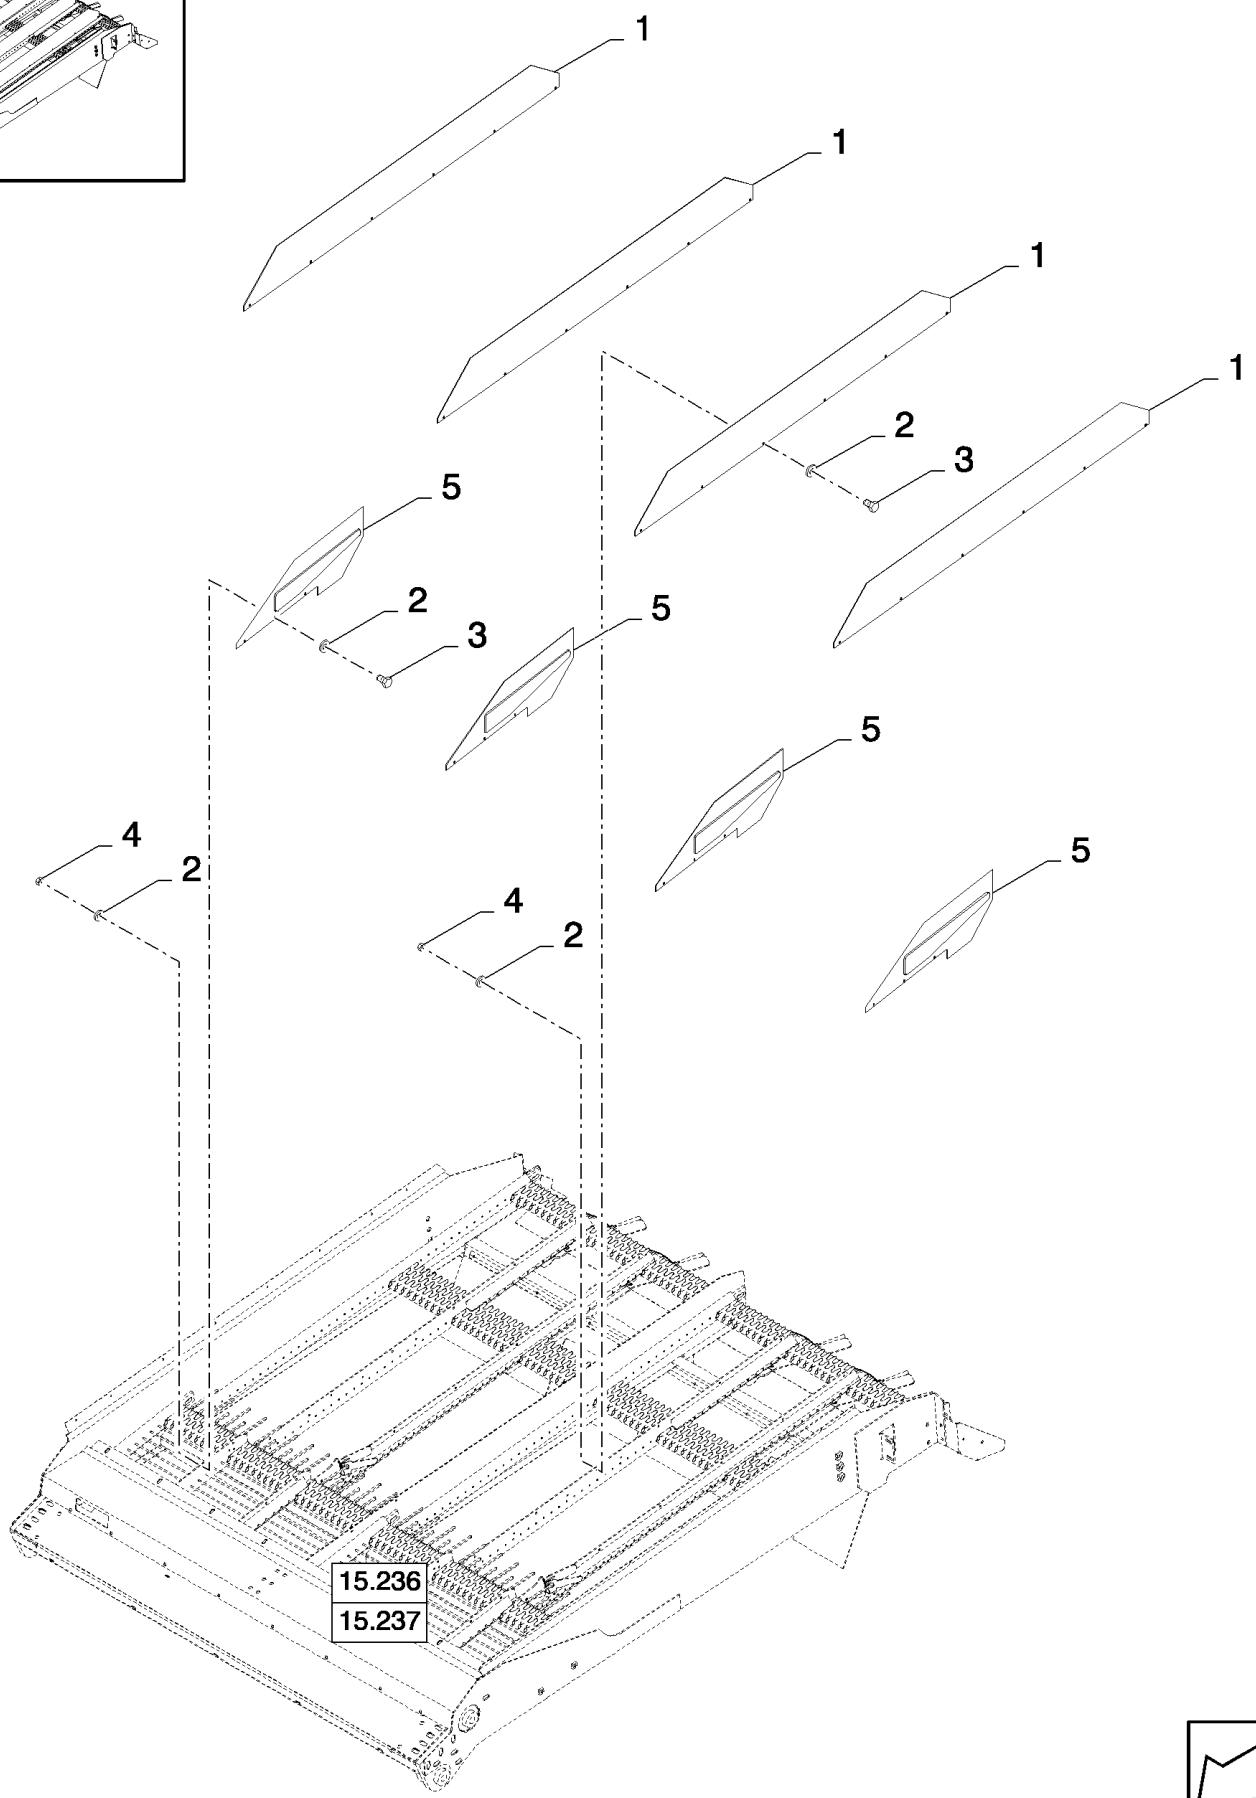

15.229(01) EXTENDED DIVIDERS

15.236
15.237

CSX7080 D660 - COMBINE (9/08-)

15.229(01) EXTENDED DIVIDERS

сылка	Номер детали	Кол-во	Описание
1	84442490	4	DEFLECTOR,
2	322356	72	WASHER, BELLEVILLE, M5.1 x 12 x 1.85, HDN,
3	300806	36	BOLT, Hex, M5 x 10, 8.8, Full Thd,
4	86508813	36	NUT, M5, CI 8,
5	84442195	4	DEFLECTOR,