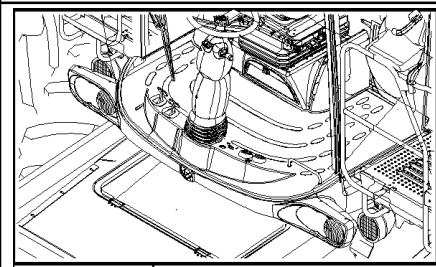

06.205(01) WORK LIGHTS

06.205(01) WORK LIGHTS

сылка	Номер детали	Кол-во	Описание
1	84607497	4	LAMP, (2 to 6)
2	NSS	1	NOT SERVICED SEPARATELY,
3	NSS	1	NOT SERVICED SEPARATELY,
4	NSS	1	NOT SERVICED SEPARATELY,
5	NSS	1	NOT SERVICED SEPARATELY,
6	NSS	1	NOT SERVICED SEPARATELY,
7	43139	4	BOLT, Hex, M10 x 25, 8.8, Full Thd,
8	86511323	4	WASHER, M10 x 20 x 2,
9	100037	4	NUT, M10 x 1.5, CI 8,
10	272535	5	CLAMP, 1/8", Insul, 1/4" Bolt,
11	84437327	1	HARNESS, WIRE, , SEE FIGURE 06.530