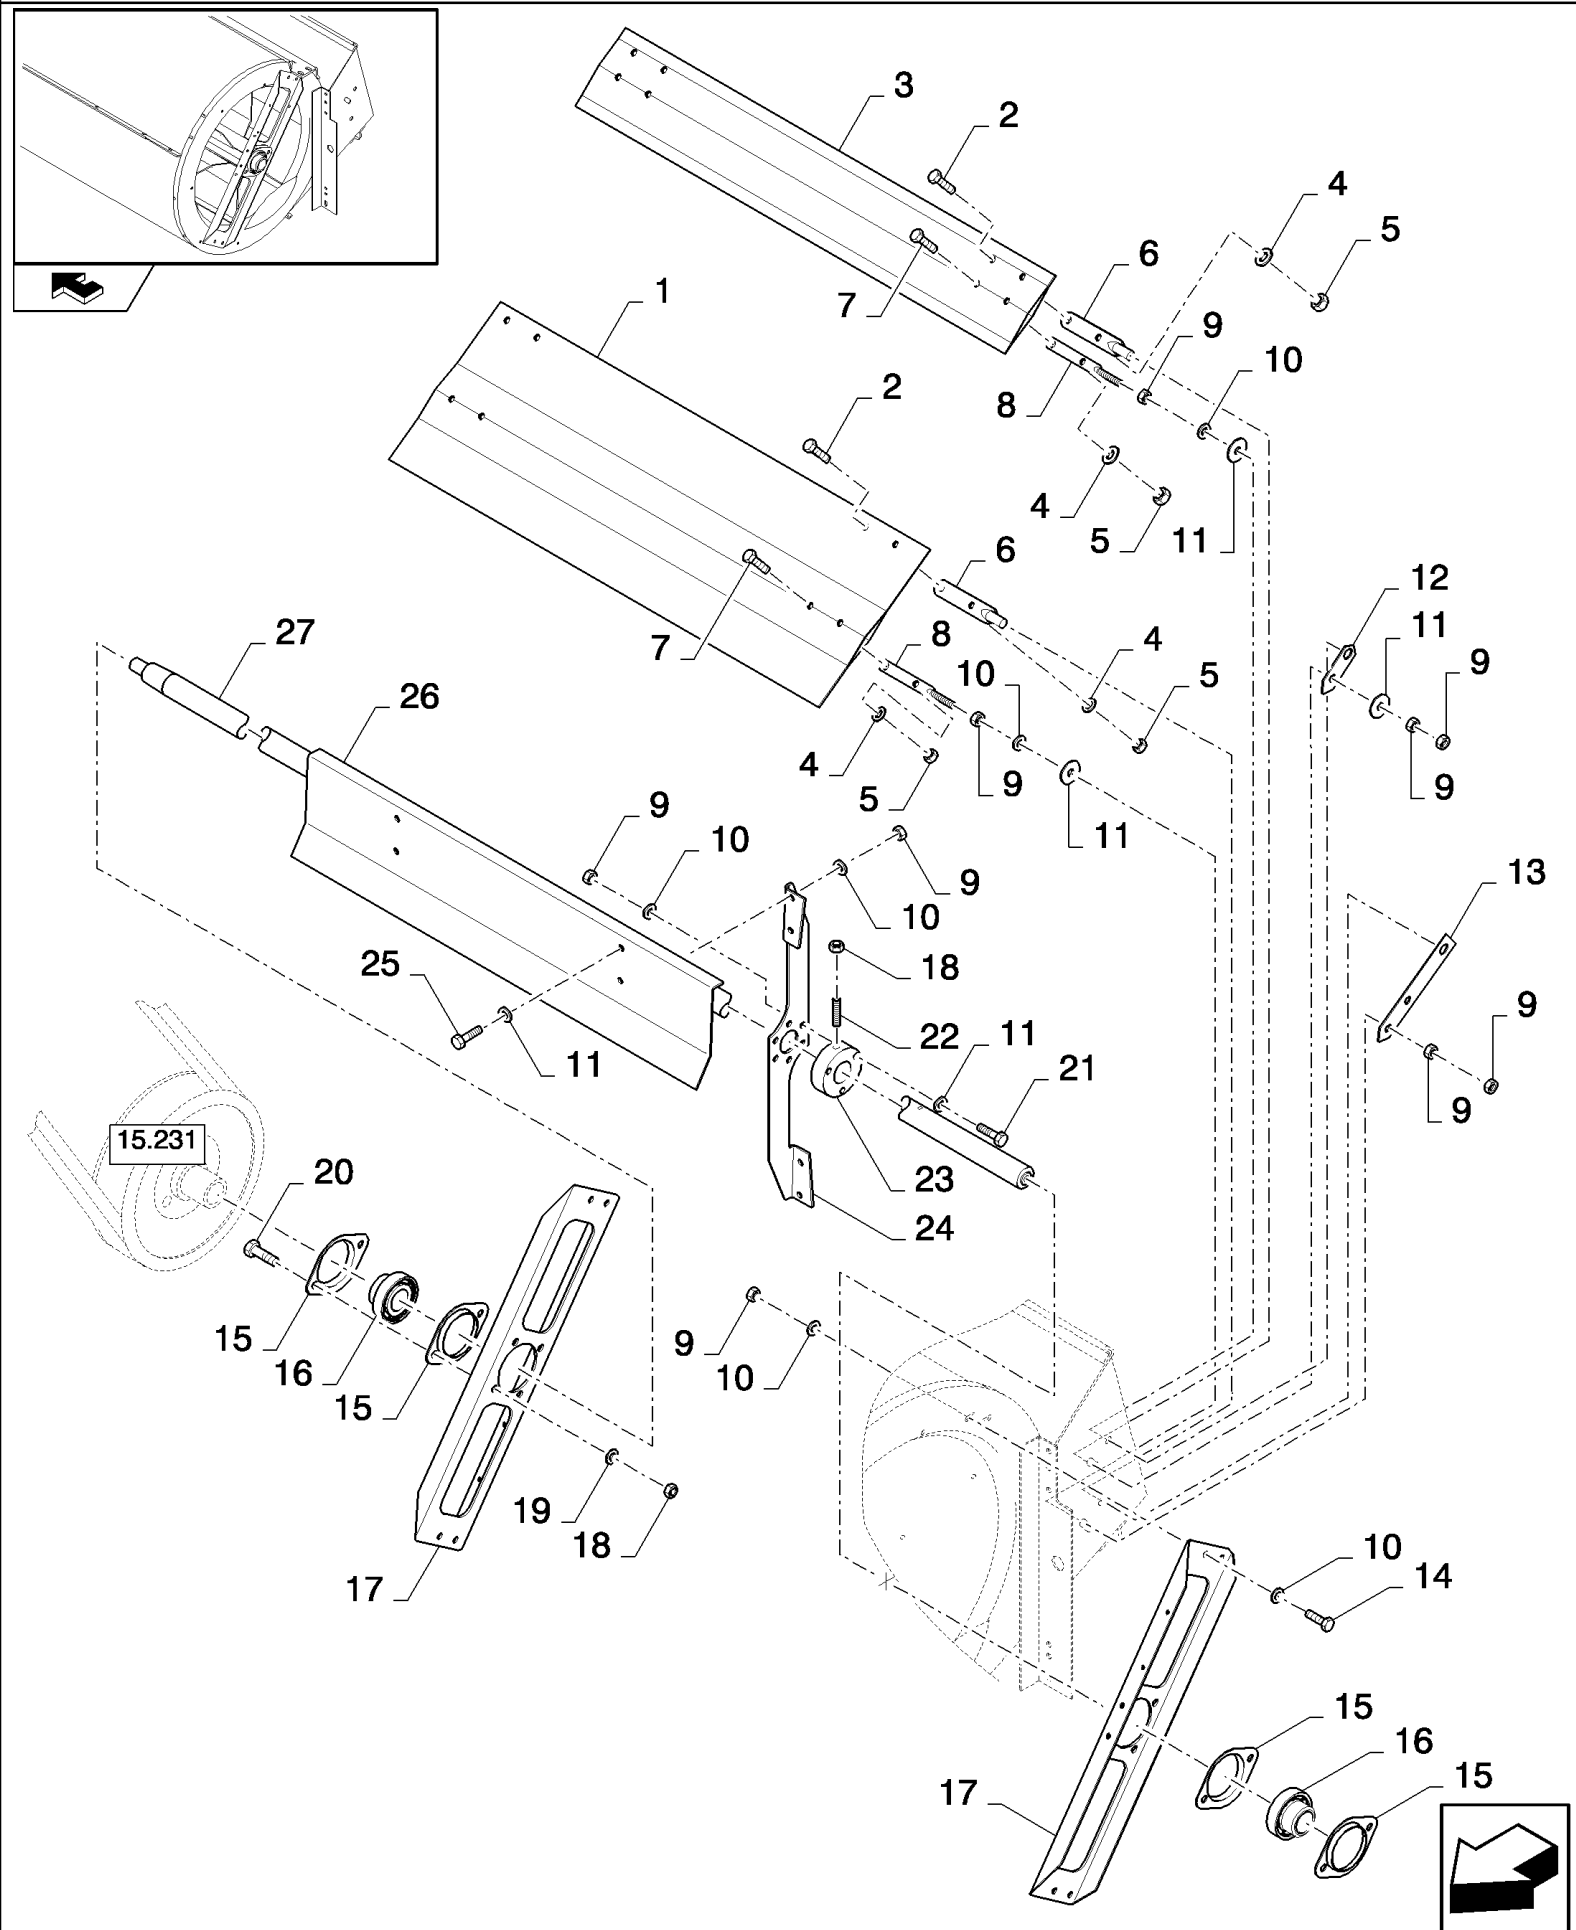

15.235(01) FAN, BLOWER AND GUIDES

CSX7080 D660 - COMBINE (9/08-)

15.235(01) FAN, BLOWER AND GUIDES

сылка	Номер детали	Кол-во	Описание
1	393507	1	DEFLECTOR, , FOR CSX7040, CSX7050, CSX7050 HILLSIDE AND CSX7060 ONLY
1	84022819	1	DEFLECTOR, , FOR CSX7070 AND CSX7080 ONLY
2	120100	8	BOLT, Hex, M6 x 20, 8.8,
3	80420225	1	DEFLECTOR, , FOR CSX7040, CSX7050, CSX7050 HILLSIDE AND CSX7060 ONLY
3	84022805	1	DEFLECTOR, , FOR CSX7070 AND CSX7080 ONLY
4	322357	16	WASHER, SPRING, Belleville, M6,
5	9706755	16	NUT, M6, CI 8,
6	482006	4	SCREW,
7	86508568	8	SCREW, Hex, M6 x 16, 8.8,
8	340039	4	SCREW,
9	9706690	65	NUT, M8, CI 8,
10	322358	65	WASHER, SPRING, Belleville, M8,
11	140041	44	WASHER, M8 x 28 x 3,
12	484811	2	INDICATOR,
13	333383	2	INDICATOR,
14	120103	8	BOLT, Hex, M8 x 16, 8.8,
15	136978	4	FLANGE,
16	84814912	2	BEARING, BALL,
17	84433291	2	SUPPORT,
18	100016	7	NUT, M10, CI 8,
19	140045	4	WASHER, SPRING, Belleville, M10,
20	43138	4	BOLT, Hex, M10 x 20, 8.8, Full Thd,
21	43130	9	BOLT, Hex, M8 x 50, 8.8,
22	391136	3	SET SCREW, Hex Soc, M10 x 40, M8x40
23	80393985	3	HUB,
24	80393759	9	SUPPORT, , FOR CSX7040, CSX7050, CSX7050 HILLSIDE AND CSX7060 ONLY
24	84031906	9	SUPPORT, , FOR CSX7070 AND CSX7080 ONLY
25	120104	36	BOLT, Hex, M8 x 20, 8.8,
26	80755448	6	BLADE, , FOR CSX7040, CSX7050, CSX7050 HILLSIDE AND CSX7060 ONLY
26	84031907	6	BLADE, , FOR CSX7070 AND CSX7080 ONLY
27	84433058	1	SHAFT, , FOR CSX7040, CSX7050, CSX7050 HILLSIDE AND CSX7060 ONLY
27	84071760	1	SHAFT, , FOR CSX7070 AND CSX7080 ONLY