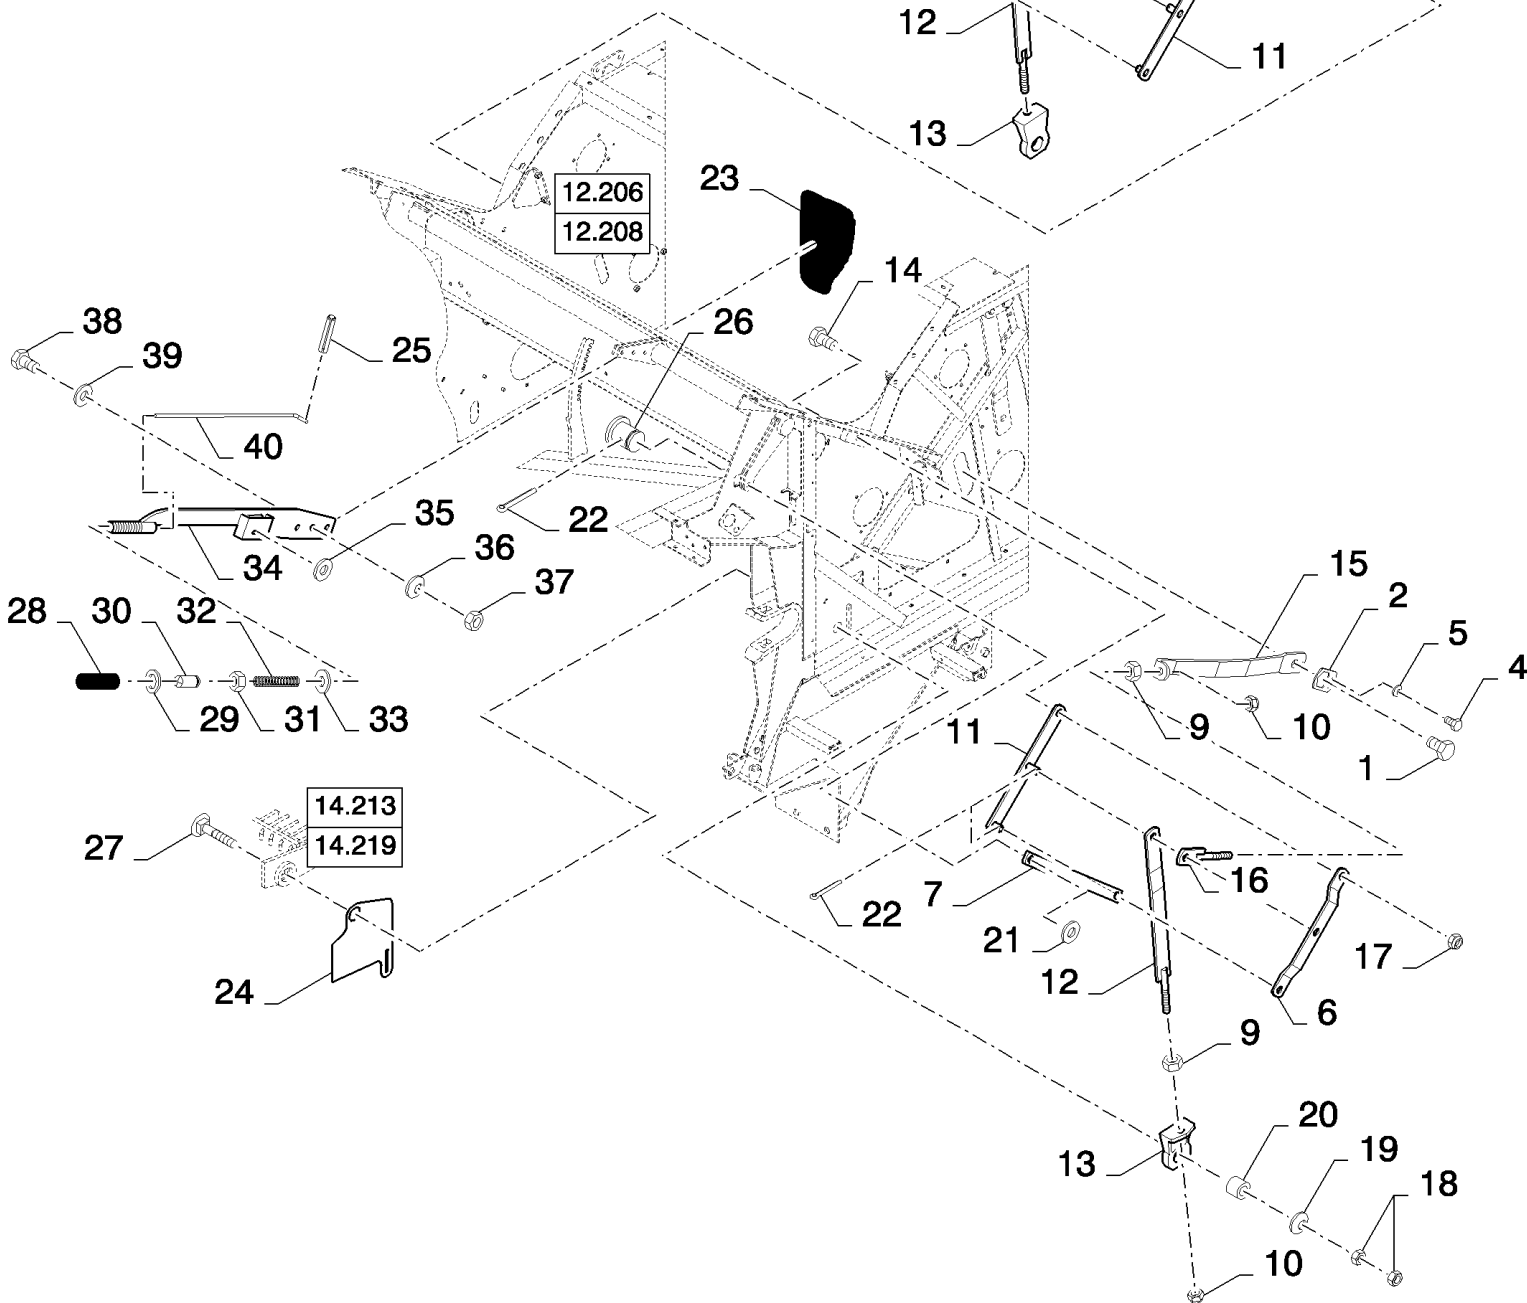

14.212(01) CONCAVE, ADJUSTMENT

14.213
14.219

14.212(01) CONCAVE, ADJUSTMENT

сылка	Номер детали	Кол-во	Описание
1	382101	2	BOLT, Hex, M20 x 80, 8.8,
2	434568	2	PLATE, LOCKING,
3	87515310	1	BRACKET,
4	378056	2	BOLT, Hex, M6 x 10, 8.8, Full Thd,
5	322357	2	WASHER, SPRING, Belleville, M6,
6	80450358	2	TIE-ROD,
7	84073937	2	LEVER,
8	84073915	1	LEVER,
9	100020	4	NUT, M16, CI 8,
10	412066	4	NUT, LOCK, M16 x 2, CI 8,
11	84073630	2	LEVER,
12	84073647	2	LEVER,
13	748975	2	SUPPORT,
14	120090	2	BOLT, Hex, M16 x 50, 8.8,
15	87515304	1	LEVER,
16	84431035	1	LEVER,
17	86000441	2	NUT, M16 x 2, CI 8,
18	9706694	4	NUT, M20, CI 8,
19	322359	2	WASHER, SPRING, Belleville, M20,
20	84072025	2	BUSHING,
21	140090	2	WASHER, 17MM
22	130007	6	PIN, SPLIT (COTTER), M4 x 25,
23	84807740	1	BELLOWS,
24	84431052	2	PLATE,
25	300865	1	PIN, LOCK, M3 x 20, Slotted,
26	380840	2	PIN, CLEVIS, M16 x 30,
27	84007392	2	BOLT, CARRIAGE, Short NK, M20 x 100, CI8.8, M20x100
28	332749	1	HANDLE GRIP,
29	129979	1	O-RING, -115, 70 Duro, .674" ID x .103" Thk,
30	9818347	1	PUSH BUTTON,
31	9706690	1	NUT, M8, CI 8,
32	84441780	1	SPRING,
33	84441758	1	WASHER,
34	84075496	1	LEVER,
35	140016	1	WASHER, M8 x 16 x 1.6,
36	140046	3	WASHER, SPRING, Belleville, M12,
37	9706685	3	NUT, M12, CI 8,
38	86629541	3	BOLT, Hex, M12 x 40, 8.8, Full Thd,
39	140018	3	WASHER, M12 x 24 x 2.5,
40	84075419	1	ROD,