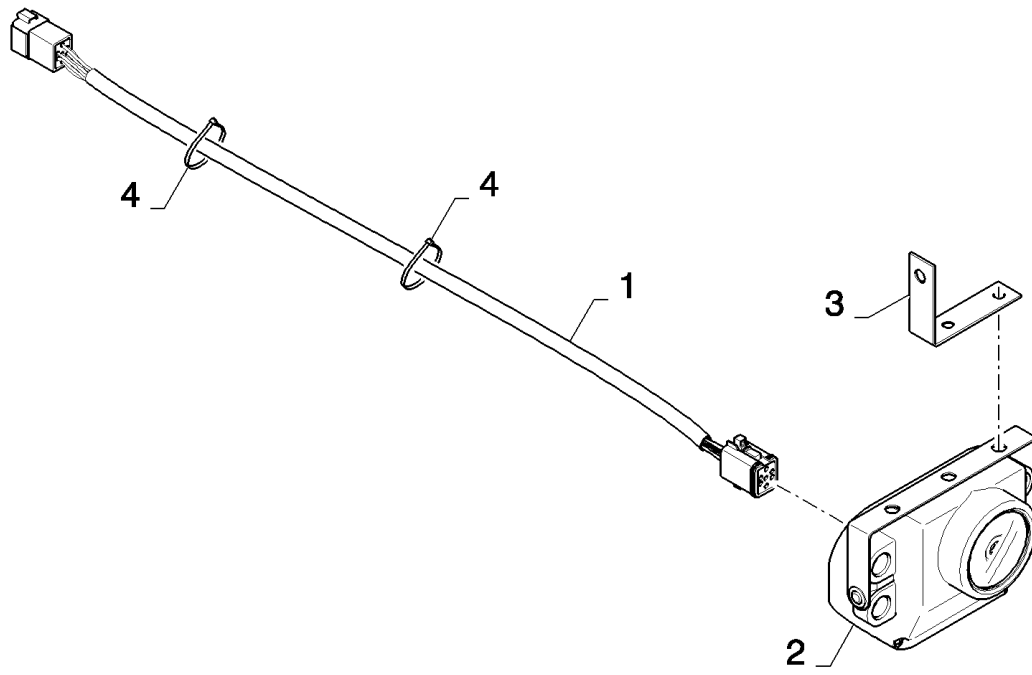

06.262(01) CAMERA KIT

CSX7080 D660 - COMBINE (9/08-)

06.262(01) CAMERA KIT

сылка	Номер детали	Кол-во	Описание
1	87754067	1	HARNES, WIRE, , SEE FIGURE 06.568
2	87720156	1	VIDEO CAMERA,
3	87676867	1	PLATE, MOUNTING,
4	86566989	35	STRAP, CABLE, M4.75 x 190.5 L,