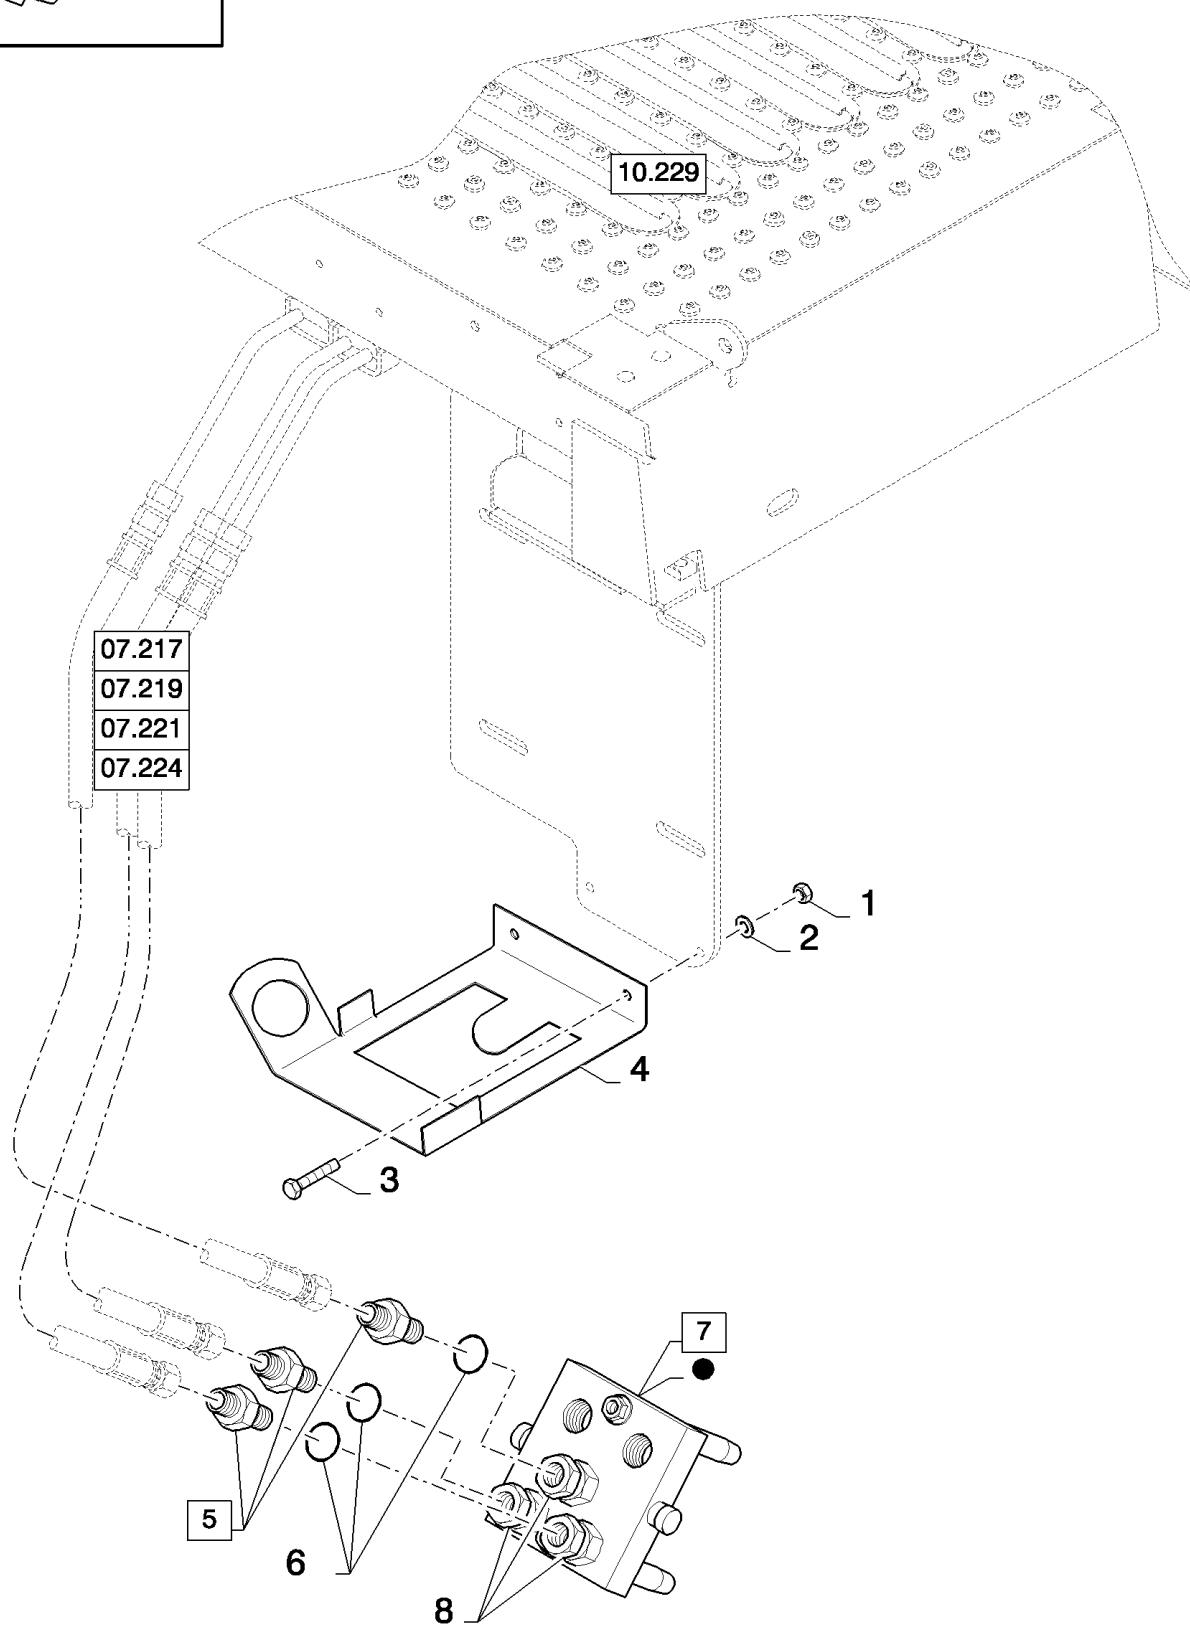

07.231(01) HYDRAULICS TO STRAW ELEVATOR, QUICK COUPLER

07.231(01) HYDRAULICS TO STRAW ELEVATOR, QUICK COUPLER

сылка	Номер детали	Кол-во	Описание
1	9706690	2	NUT, M8, CI 8, , BSN C675
2	322358	2	WASHER, SPRING, Belleville, M8, , BSN C675
3	43127	2	BOLT, Hex, M8 x 25, 8.8, , BSN C675
4	84459469	1	BRACKET, , BSN C675
5	84077400	3	CONNECTOR, HYD., (6)
6	9617873	3	O-RING, 6-1, 90 Duro, .468" ID x .078" Thk,
7	84435011	1	COUPLING, QUICK, MALE, (8, 9)
8	84435504	3	CONNECTOR, HYD.,
9	86623900	1	KIT, REPAIR,