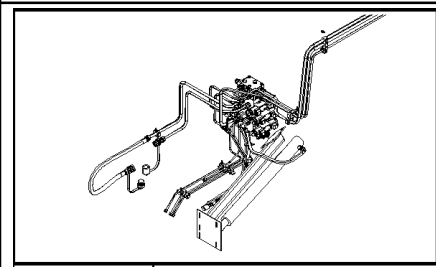

07.224(01) HYDRAULIC TUBES, FOR HYDRAULIC DRIVEN REVERSING SYSTEM AND LATERAL FLOTATION

сылка	Номер детали	Кол-во	Описание
1	86508570	1	BOLT, Hex, M6 x 80, 8.8,
2	433008	14	CLAMP,
3	442340	7	SUPPORT,
4	84438785	1	TUBE,
5	150018	1	CONNECTOR, HYD., M18 x 1.5 x 28,
6	87344923	1	TUBE, HYD,
7	87344921	1	TUBE, HYD,
8	NSS	1	NOT SERVICED SEPARATELY,
9	9508643	1	CAP,
10	9508639	1	CAP,
11	NSS	1	NOT SERVICED SEPARATELY,
12	338413	1	BOLT, Hex, M6 x 60, 8.8,
13	84448307	1	HOSE, FLEXIBLE,
14	84077512	1	COUPLING, QUICK, MALE,
15	84077513	1	COUPLING, QUICK, MALE,
16	87677378	1	TUBE, HYD,
17	457420	1	COUPLING, PUSH-PULL, (8, 9)
18	87682505	1	HOSE, FLEXIBLE,
19	433100	4	SUPPORT,
20	433007	8	CLAMP,
21	84125596	1	TUBE, HYD,
22	87344931	1	TUBE, HYD, , FOR CSX7040, CSX7050 AND CSX7060 ONLY
22	87344933	1	TUBE, HYD, , FOR CSX7070 AND CSX7080 ONLY
23	84125594	1	TUBE, HYD,
24	120104	4	BOLT, Hex, M8 x 20, 8.8,
25	322358	4	WASHER, SPRING, Belleville, M8,
26	9706755	2	NUT, M6, CI 8,
27	322357	2	WASHER, SPRING, Belleville, M6,
28	457449	1	COUPLING, PUSH-PULL, (10, 11)
29	434103	1	PLATE,
30	919316	1	SUPPORT,
31	NS	2	NOT SERVICED,
32	NS	2	NOT SERVICED,
33	84042643	2	COVER, CAP,
34	412152	10	NUT, LOCK, M6 x 1, CI 8.8,
35	120100	2	BOLT, Hex, M6 x 20, 8.8,
36	86588450	10	WASHER, M6 x 12 x 1.6 Thk,
37	120056	3	BOLT, Hex, M6 x 50, 8.8,
38	86977790	5	SCREW, Hex, M6 x 45, 8.8,