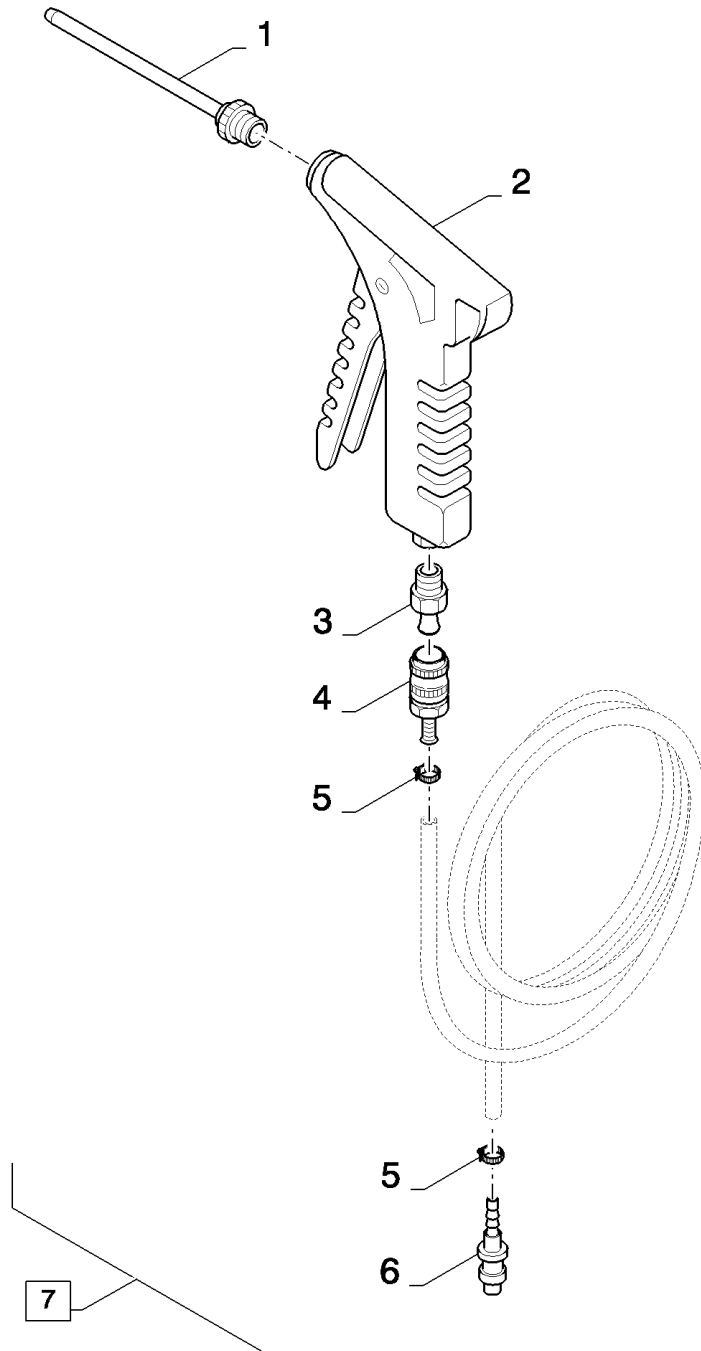

CSX7080 D660 - COMBINE (9/08-)

02.241(01) BLOW-OFF SYSTEM, AIR GUN

сылка	Номер детали	Кол-во	Описание
1	84043496	1	TUBE,
2	84043495	1	AIR GUN,
3	84043494	1	FITTING,
4	84043493	1	COUPLING, QUICK, MALE,
5	80150064	2	CLAMP,
6	84043492	1	FITTING,
7	84045084	1	KIT, (1 to 6)