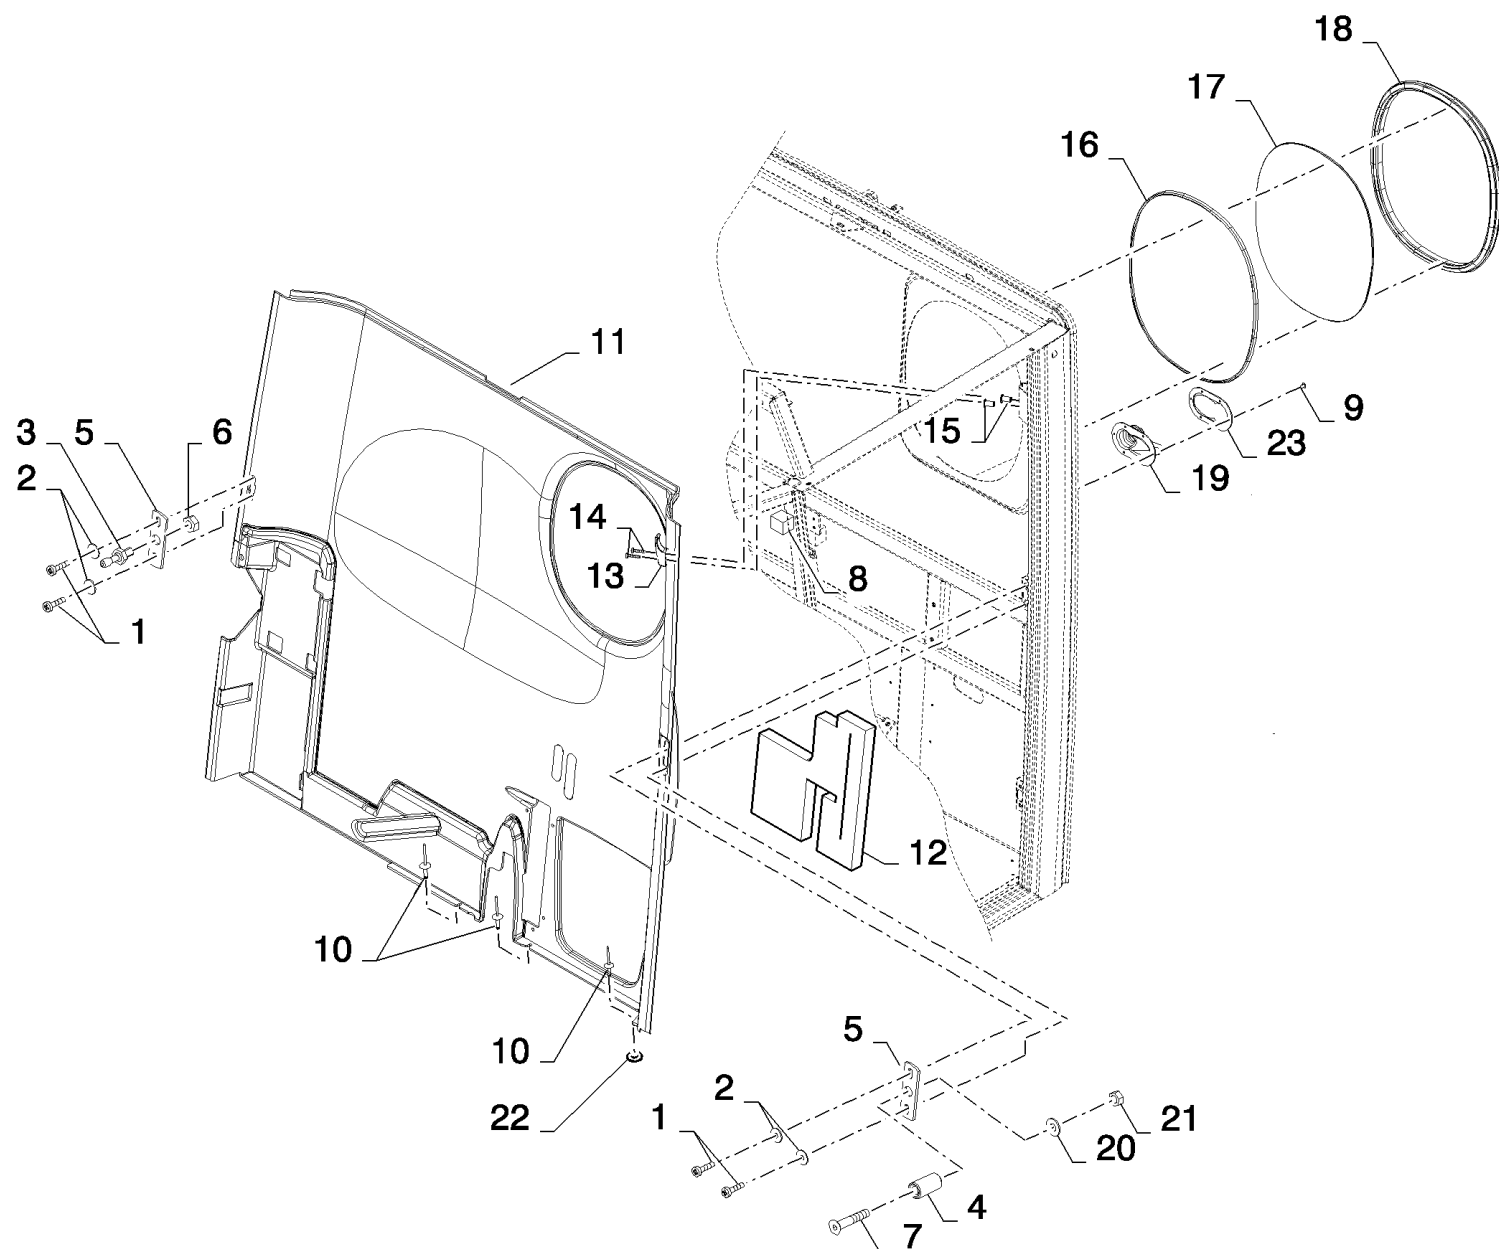

10.248(01) REAR PANEL

CSX7080 D660 - COMBINE (9/08-)

10.248(01) REAR PANEL

сылка	Номер детали	Кол-во	Описание
1	84007540	4	SCREW, Cross, Pan Hd, M6 x 25, 4.8, Full Thd, M4x25
2	84007539	4	WASHER, M6 x 18 x 1 Thk,
3	9992995	1	PIN, SPLIT (COTTER),
4	84076428	1	STOP,
5	84431859	2	BRACKET,
6	100016	1	NUT, M10, CI 8,
7	84320291	1	SCREW, Hex Soc Flat Hd, M8 x 45, 8.8,
8	84790367	2	SOFT TRIM,
9	425520	1	RIVET, RIVET
10	9512290	3	RIVET, Pop, M4.8 x 18,
11	87486865	1	SOFT TRIM,
12	84814200	1	STRIP, SEALING,
13	86520824	1	CLOTHING, HANGER,
14	86511824	2	SCREW, Cross Pan Hd, M4 x 20,
15	84814233	2	FASTENER,
16	401211	1	SEAL PROTECTION, L=1.65M
17	84400392	1	GLASS, CAB,
18	9819562	1	SEAL, L=1.65M
19	84442338	1	SEAL PROTECTION,
20	322358	1	WASHER, SPRING, Belleville, M8,
21	9706690	1	NUT, M8, CI 8,
22	9824326	3	WASHER, M5, 5MM
23	84442343	1	PLATE, FIXING,