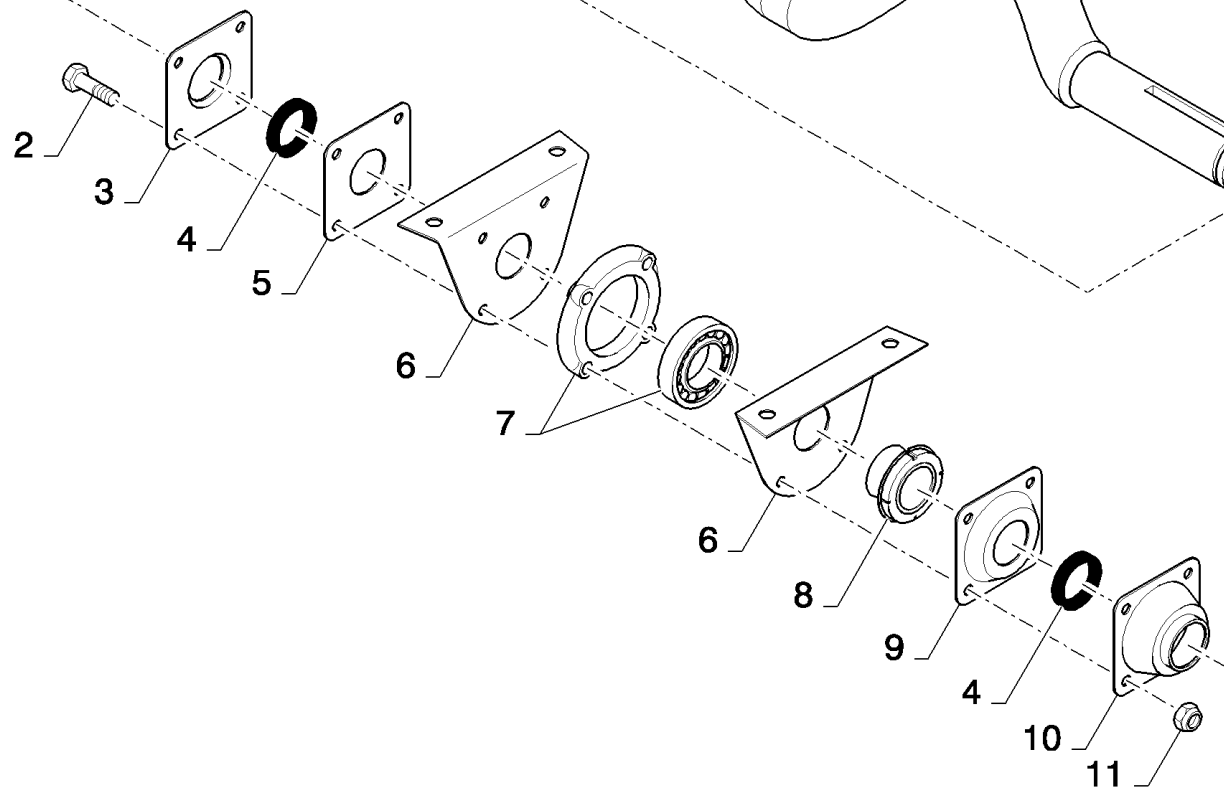

15.211(01) STRAW WALKER SHAFTS

12

CSX7080 D660 - COMBINE (9/08-)

15.211(01) STRAW WALKER SHAFTS

сылка	Номер детали	Кол-во	Описание
1	84454612	1	SHAFT, , FOR CSX7040, CSX7050, CSX7050 HILLSIDE AND CSX7060 ONLY
1	84057292	1	SHAFT, , FOR CSX7070 AND CSX7080 ONLY
2	43129	20	BOLT, Hex, M8 x 40, 8.8, , FOR CSX7040, CSX7050, CSX7050 HILLSIDE AND CSX7060 ONLY
2	43129	24	BOLT, Hex, M8 x 40, 8.8, , FOR CSX7070 AND CSX7080 ONLY
3	9850682	5	FLANGE, , FOR CSX7040, CSX7050, CSX7050 HILLSIDE AND CSX7060 ONLY
3	84072502	6	FLANGE, , FOR CSX7070 AND CSX7080 ONLY
4	9850108	10	RING, , FOR CSX7040, CSX7050, CSX7050 HILLSIDE AND CSX7060 ONLY
4	84057533	12	SEAL, , FOR CSX7070 AND CSX7080 ONLY
5	9850679	5	FLANGE, , FOR CSX7040, CSX7050, CSX7050 HILLSIDE AND CSX7060 ONLY
5	84072504	6	FLANGE, , FOR CSX7070 AND CSX7080 ONLY
6	421876	10	PLATE, , FOR CSX7040, CSX7050, CSX7050 HILLSIDE AND CSX7060 ONLY
6	421876	12	PLATE, , FOR CSX7070 AND CSX7080 ONLY
7	84434854	5	BEARING ASSY, , FOR CSX7040, CSX7050, CSX7050 HILLSIDE AND CSX7060 ONLY
7	84434854	6	BEARING ASSY, , FOR CSX7070 AND CSX7080 ONLY
8	306740	5	BUSHING, SHEAR BOLT, , FOR CSX7040, CSX7050, CSX7050 HILLSIDE AND CSX7060 ONLY
8	84057563	6	BUSHING, , FOR CSX7070 AND CSX7080 ONLY
9	9850681	5	COVER, , FOR CSX7040, CSX7050, CSX7050 HILLSIDE AND CSX7060 ONLY
9	84072507	6	FLANGE, , FOR CSX7070 AND CSX7080 ONLY
10	9850680	5	FLANGE, , FOR CSX7040, CSX7050, CSX7050 HILLSIDE AND CSX7060 ONLY
10	84072506	6	FLANGE, , FOR CSX7070 AND CSX7080 ONLY
11	86629542	20	NUT, LOCK, M8 x 1.25, CI 8, , FOR CSX7040, CSX7050, CSX7050 HILLSIDE AND CSX7060 ONLY
11	86629542	24	NUT, LOCK, M8 x 1.25, CI 8, , FOR CSX7070 AND CSX7080 ONLY
12	84454903	2	SHAFT, (1 to 11), FOR CSX7040, CSX7050, CSX7050 HILLSIDE AND CSX7060 ONLY
12	84072405	2	SHAFT, (1 to 11), FOR CSX7070 AND CSX7080 ONLY