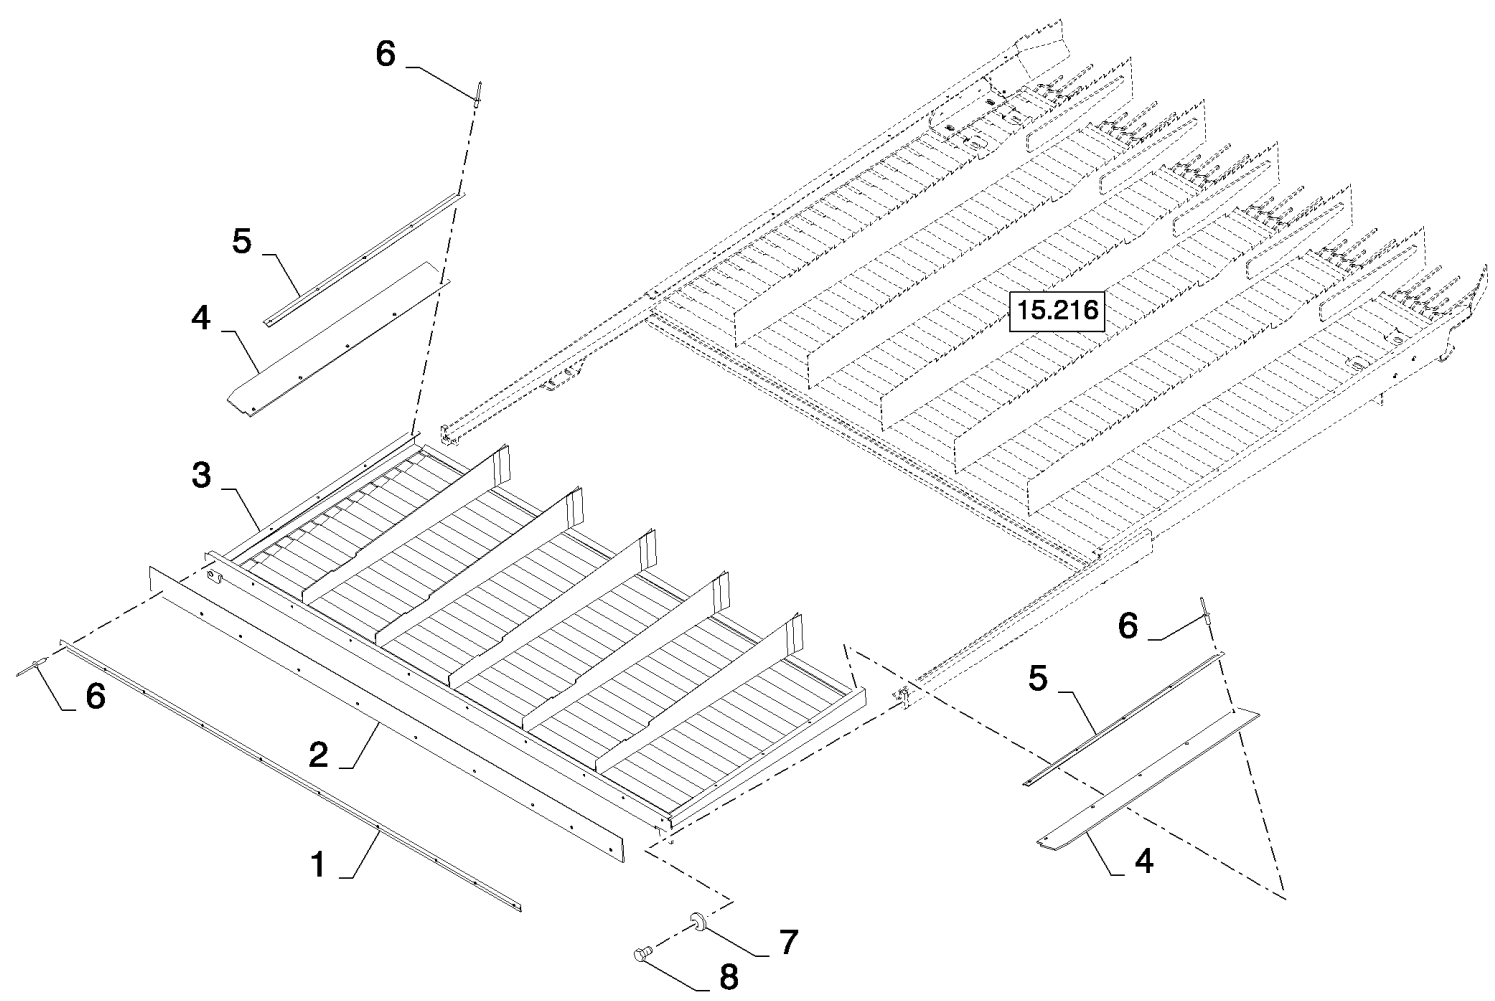

15.218(01) GRAIN PAN, REMOVABLE, 'SMART SIEVE'

CSX7080 D660 - COMBINE (9/08-)

15.218(01) GRAIN PAN, REMOVABLE, 'SMART SIEVE'

сылка	Номер детали	Кол-во	Описание
1	84431049	1	PLATE, FIXING, , FOR CSX7040, CSX7050 AND CSX7060 ONLY
1	84072727	1	PLATE, FIXING, , FOR CSX7070 AND CSX7080 ONLY
2	84431030	1	CANVAS, , FOR CSX7040, CSX7050 AND CSX7060 ONLY
2	84072359	1	CANVAS, , FOR CSX7070 AND CSX7080 ONLY
3	84462811	1	DEFLECTOR, , FOR CSX7040, CSX7050 AND CSX7060 ONLY
3	84462810	1	DEFLECTOR, , FOR CSX7070 AND CSX7080 ONLY
4	84072358	2	CANVAS,
5	84072726	2	PLATE, FIXING,
6	445395	AR	RIVET, Pop, M4.8 x 18.1,
7	140045	2	WASHER, SPRING, Belleville, M10,
8	43140	2	BOLT, Hex, M10 x 30, 8.8, Full Thd,