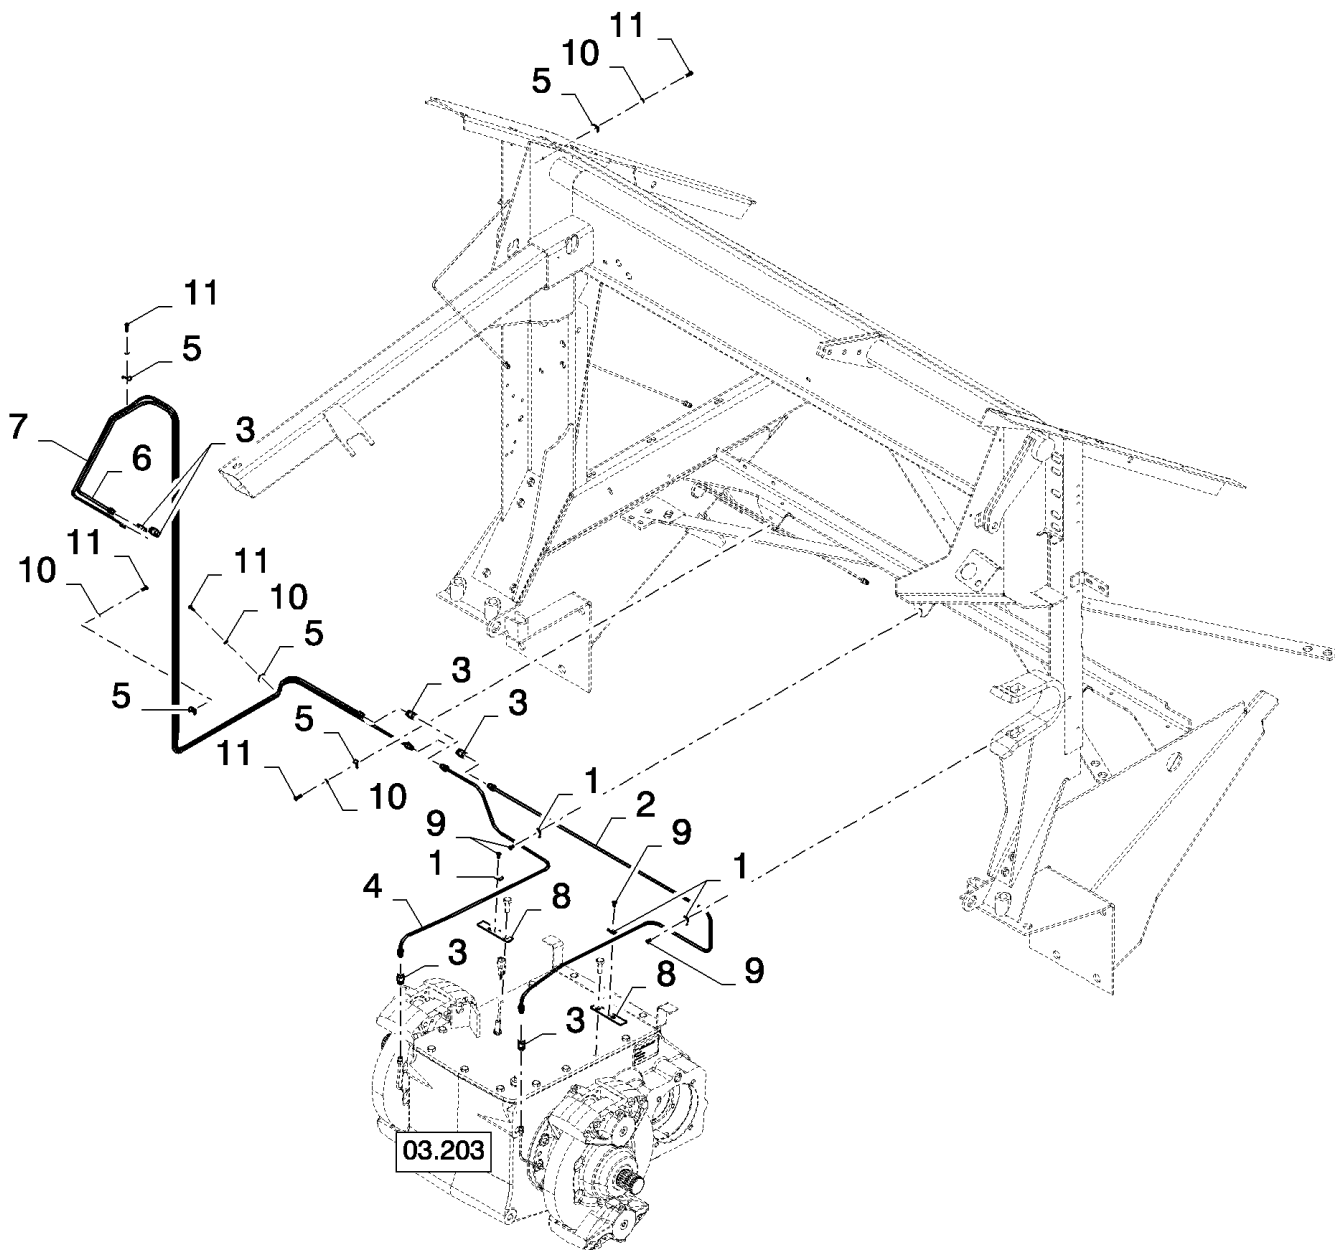

03.230(01) CIRCUIT FOR HYDRAULIC BRAKES

03.230(01) CIRCUIT FOR HYDRAULIC BRAKES

сылка	Номер детали	Кол-во	Описание
1	84814932	4	CLAMP,
2	87387707	1	BRAKE LINE,
3	84062540	6	CONNECTOR, HYD.,
4	87387709	1	BRAKE LINE,
5	84814933	5	CLAMP,
6	84989542	1	BRAKE LINE,
7	84989503	1	BRAKE LINE,
8	84435608	2	BRACKET,
9	425520	4	RIVET,
10	9824840	5	WASHER, M4.3 x 9 x 0.8,
11	425524	5	RIVET, Pop, M2.3 x 17.5,