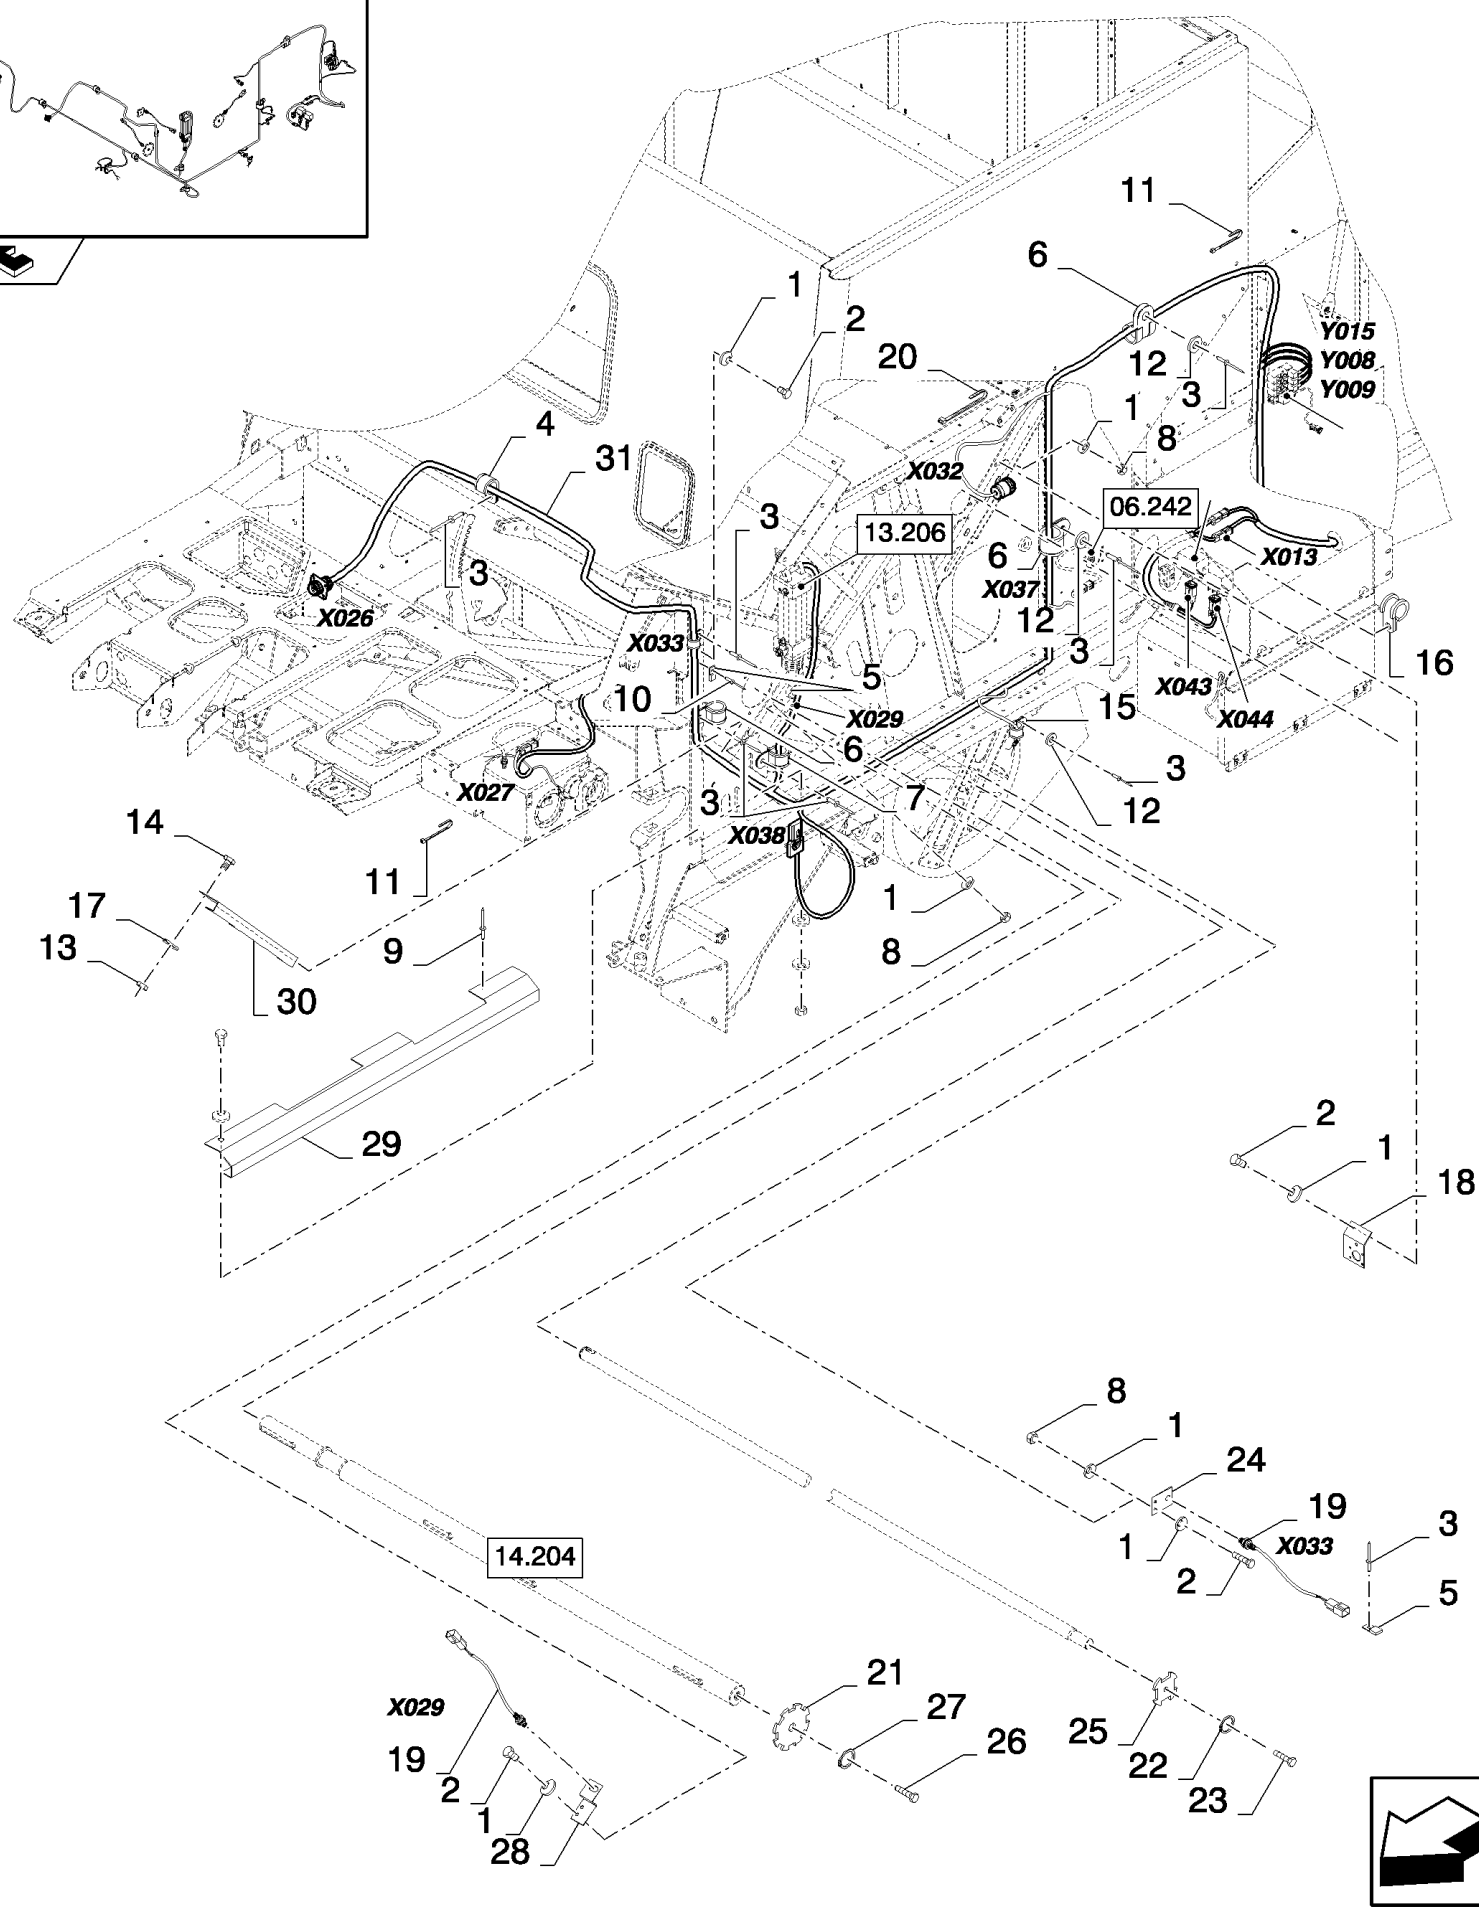

06.232(01) UPPER FRAME, ELECTRICITY

сылка	Номер детали	Кол-во	Описание
1	322357	10	WASHER, SPRING, Belleville, M6,
2	86977786	5	BOLT, Hex, M6 x 25, 8.8,
3	9512290	13	RIVET, Pop, M4.8 x 18,
4	84818445	4	CLAMP,
5	84058832	2	CLIP,
6	84818444	7	CLAMP,
7	84818443	1	CLAMP,
8	9706755	5	NUT, M6, CI 8,
9	9512968	2	RIVET,
10	445394	2	RIVET, Pop, M4.8 x 12.7,
11	86566990	5	STRAP, CABLE, M4.8 x 292 L,
12	322356	7	WASHER, BELLEVILLE, M5.1 x 12 x 1.85, HDN,
13	86508813	1	NUT, M5, CI 8,
14	120098	1	BOLT, Hex, M5 x 20, 8.8, Full Thd,
15	84818441	1	CLAMP,
16	86010402	1	CLAMP, 1/2", Insul, 3/8" Bolt,
17	9824326	1	WASHER, M5,
18	87341325	1	BRACKET,
19	84058861	1	SENSOR, B9 - DRUM VARIATOR SPEED SENSOR, SEE FIGURE 06.701
19	84058861	1	SENSOR, B12 - RETURNS ELEVATOR SPEED SENSOR, SEE FIGURE 06.701
20	86566989	1	STRAP, CABLE, M4.75 x 190.5 L,
21	84077929	1	DISC,
22	140045	1	WASHER, SPRING, Belleville, M10,
23	43138	1	BOLT, Hex, M10 x 20, 8.8, Full Thd,
24	84077951	1	BRACKET,
25	84077888	1	DISC,
26	300388	1	BOLT, Hex, M12 x 25, 8.8,
27	140046	1	WASHER, SPRING, Belleville, M12,
28	84334036	1	BRACKET,
29	84434725	1	SHIELD,
30	84434780	1	SHIELD,
31	87494113	1	HARNESS, WIRE, , SEE FIGURE 06.524