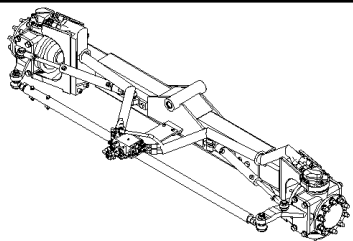

CSX7080 D660 - COMBINE (9/08-)

05.207(01) POWERED REAR AXLE

сылка	Номер детали	Кол-во	Описание
1	84800174	2	FRAME,
2	84800176	4	PIN,
3	87301555	8	SCREW, Hex Soc Hd, M20 x 80, 12.9,
4	84800171	1	AXLE, REAR, RH
5	84800170	1	AXLE, REAR, LH
6	84800169	1	AXLE, REAR,
7	9837692	2	CLAMP,
8	84077850	1	SHAFT,
9	140124	4	SHIM, 0.5mm Thk ,
10	84334054	1	WASHER,
11	390822	1	NUT, SLOTTED, M30 x 1.5, Cl 8,
12	130016	1	PIN, SPLIT (COTTER), M6.3 x 63,