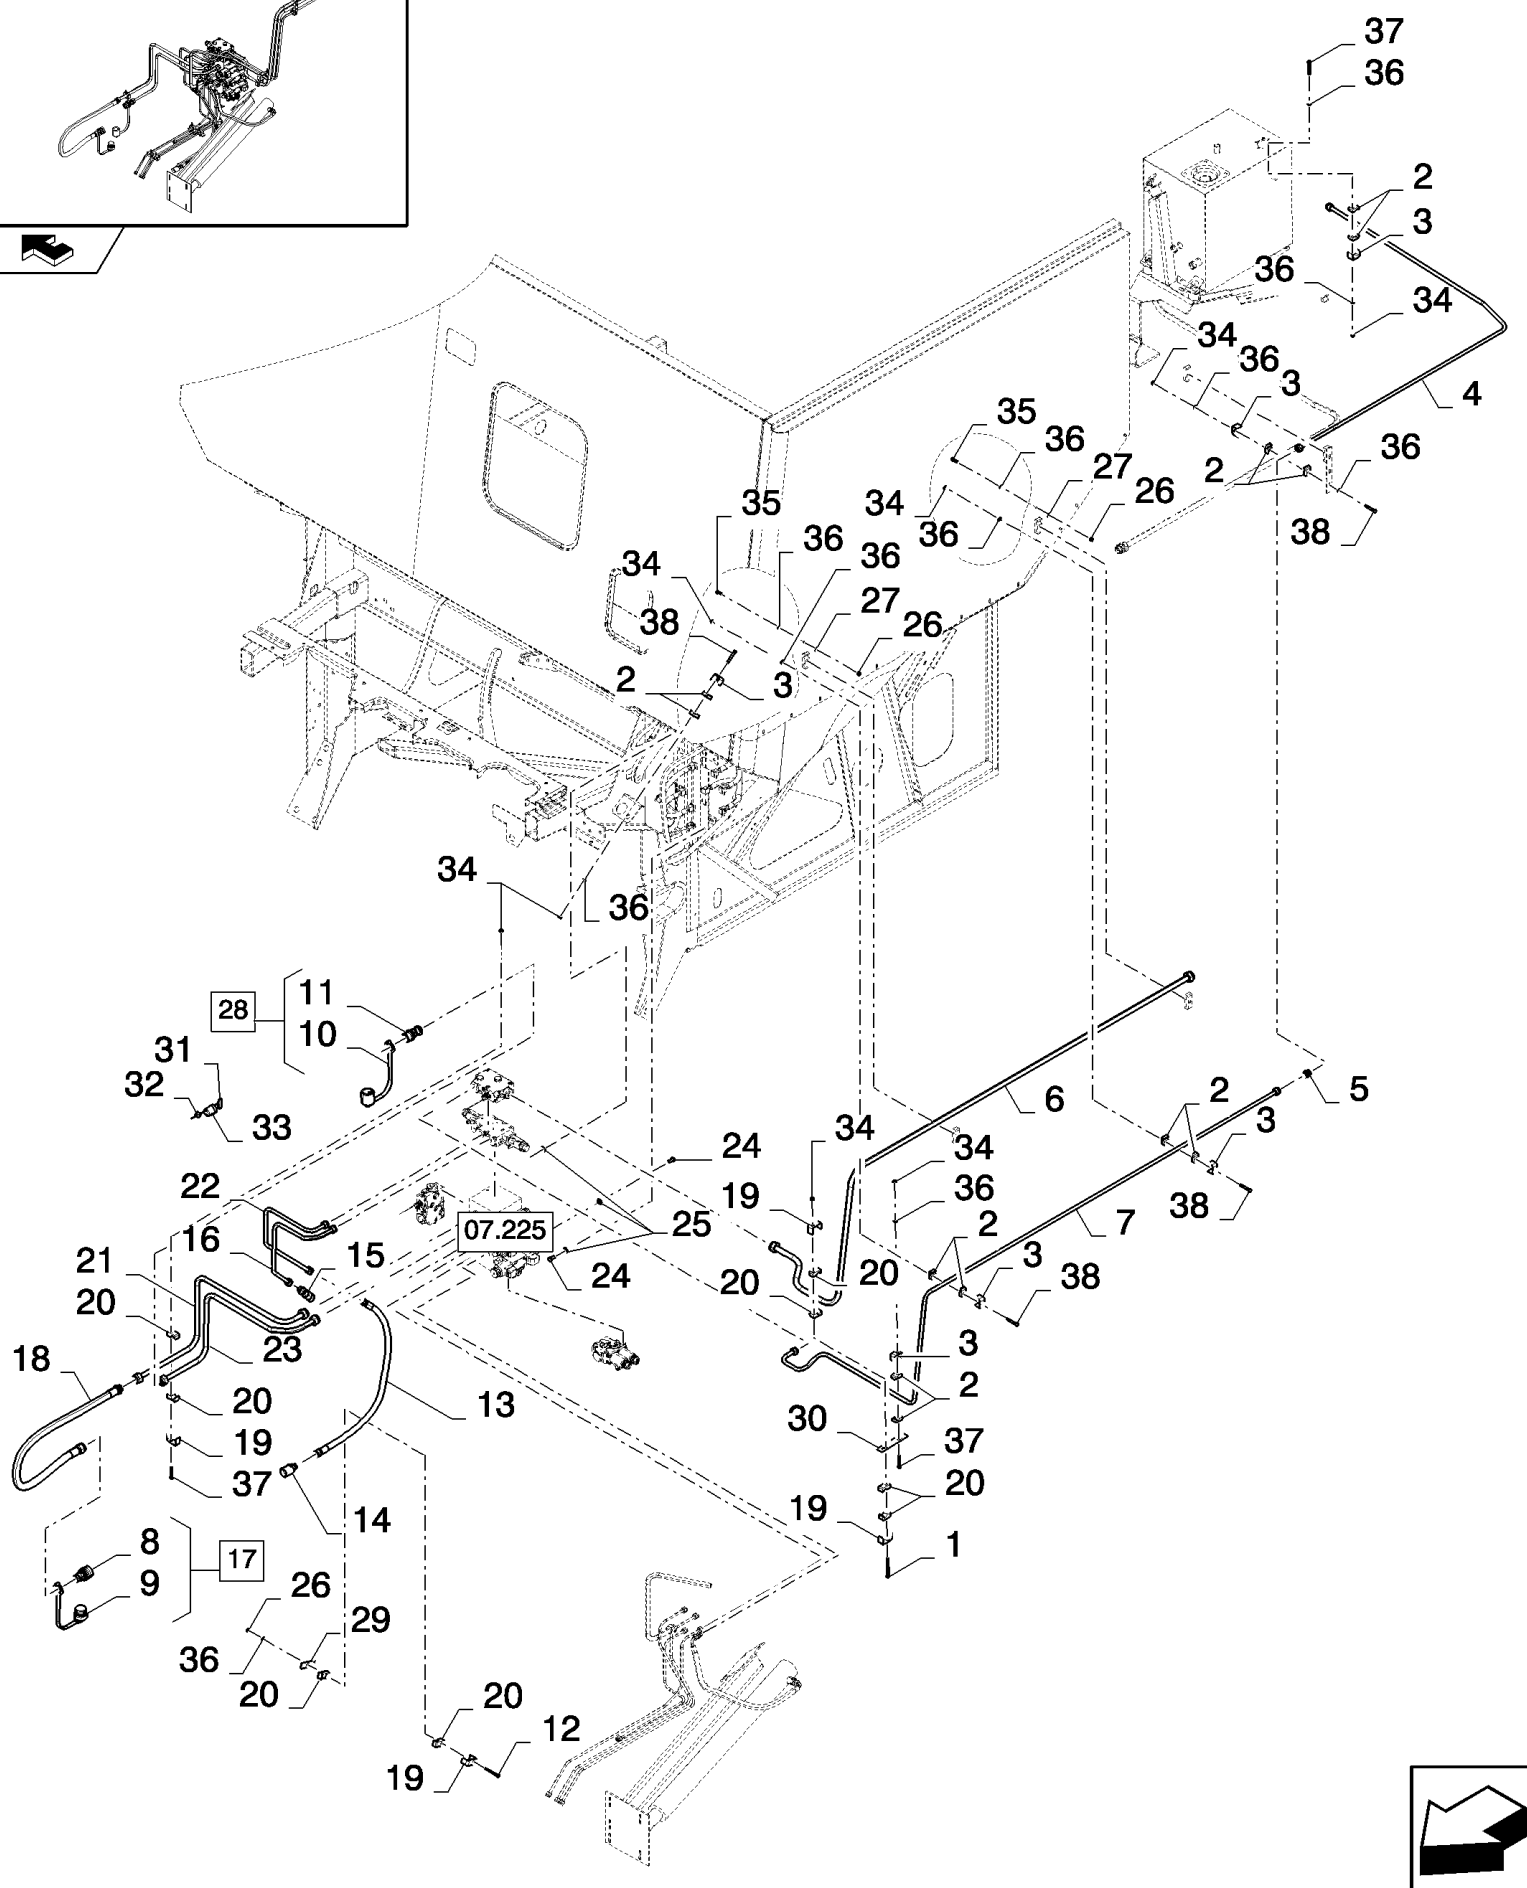

07.224(01) HYDRAULIC TUBES, FOR HYDRAULIC DRIVEN REVERSING SYSTEM AND LATERAL FLOTATION

сылка	Номер детали	Кол-во	Описание
1	86508570	1	BOLT, Hex, M6 x 80, 8.8,
2	433008	14	CLAMP,
3	442340	7	SUPPORT,
4	84438785	1	TUBE,
5	150018	1	CONNECTOR, HYD., M18 x 1.5 x 28,
6	87344923	1	TUBE, HYD,
7	87344921	1	TUBE, HYD,
8	NSS	1	NOT SERVICED SEPARATELY,
9	9508643	1	CAP,
10	9508639	1	CAP,
11	NSS	1	NOT SERVICED SEPARATELY,
12	338413	1	BOLT, Hex, M6 x 60, 8.8,
13	84448307	1	HOSE, FLEXIBLE,
14	84077512	1	COUPLING, QUICK, MALE,
15	84077513	1	COUPLING, QUICK, MALE,
16	87677378	1	TUBE, HYD,
17	457420	1	COUPLING, PUSH-PULL, (8, 9)
18	87682505	1	HOSE, FLEXIBLE,
19	433100	4	SUPPORT,
20	433007	8	CLAMP,
21	84125596	1	TUBE, HYD,
22	87344931	1	TUBE, HYD, , FOR CSX7040, CSX7050 AND CSX7060 ONLY
22	87344933	1	TUBE, HYD, , FOR CSX7070 AND CSX7080 ONLY
23	84125594	1	TUBE, HYD,
24	120104	4	BOLT, Hex, M8 x 20, 8.8,
25	322358	4	WASHER, SPRING, Belleville, M8,
26	9706755	2	NUT, M6, CI 8,
27	322357	2	WASHER, SPRING, Belleville, M6,
28	457449	1	COUPLING, PUSH-PULL, (10, 11)
29	434103	1	PLATE,
30	919316	1	SUPPORT,
31	NS	2	NOT SERVICED,
32	NS	2	NOT SERVICED,
33	84042643	2	COVER, CAP,
34	412152	10	NUT, LOCK, M6 x 1, CI 8.8,
35	120100	2	BOLT, Hex, M6 x 20, 8.8,
36	86588450	10	WASHER, M6 x 12 x 1.6 Thk,
37	120056	3	BOLT, Hex, M6 x 50, 8.8,
38	86977790	5	SCREW, Hex, M6 x 45, 8.8,