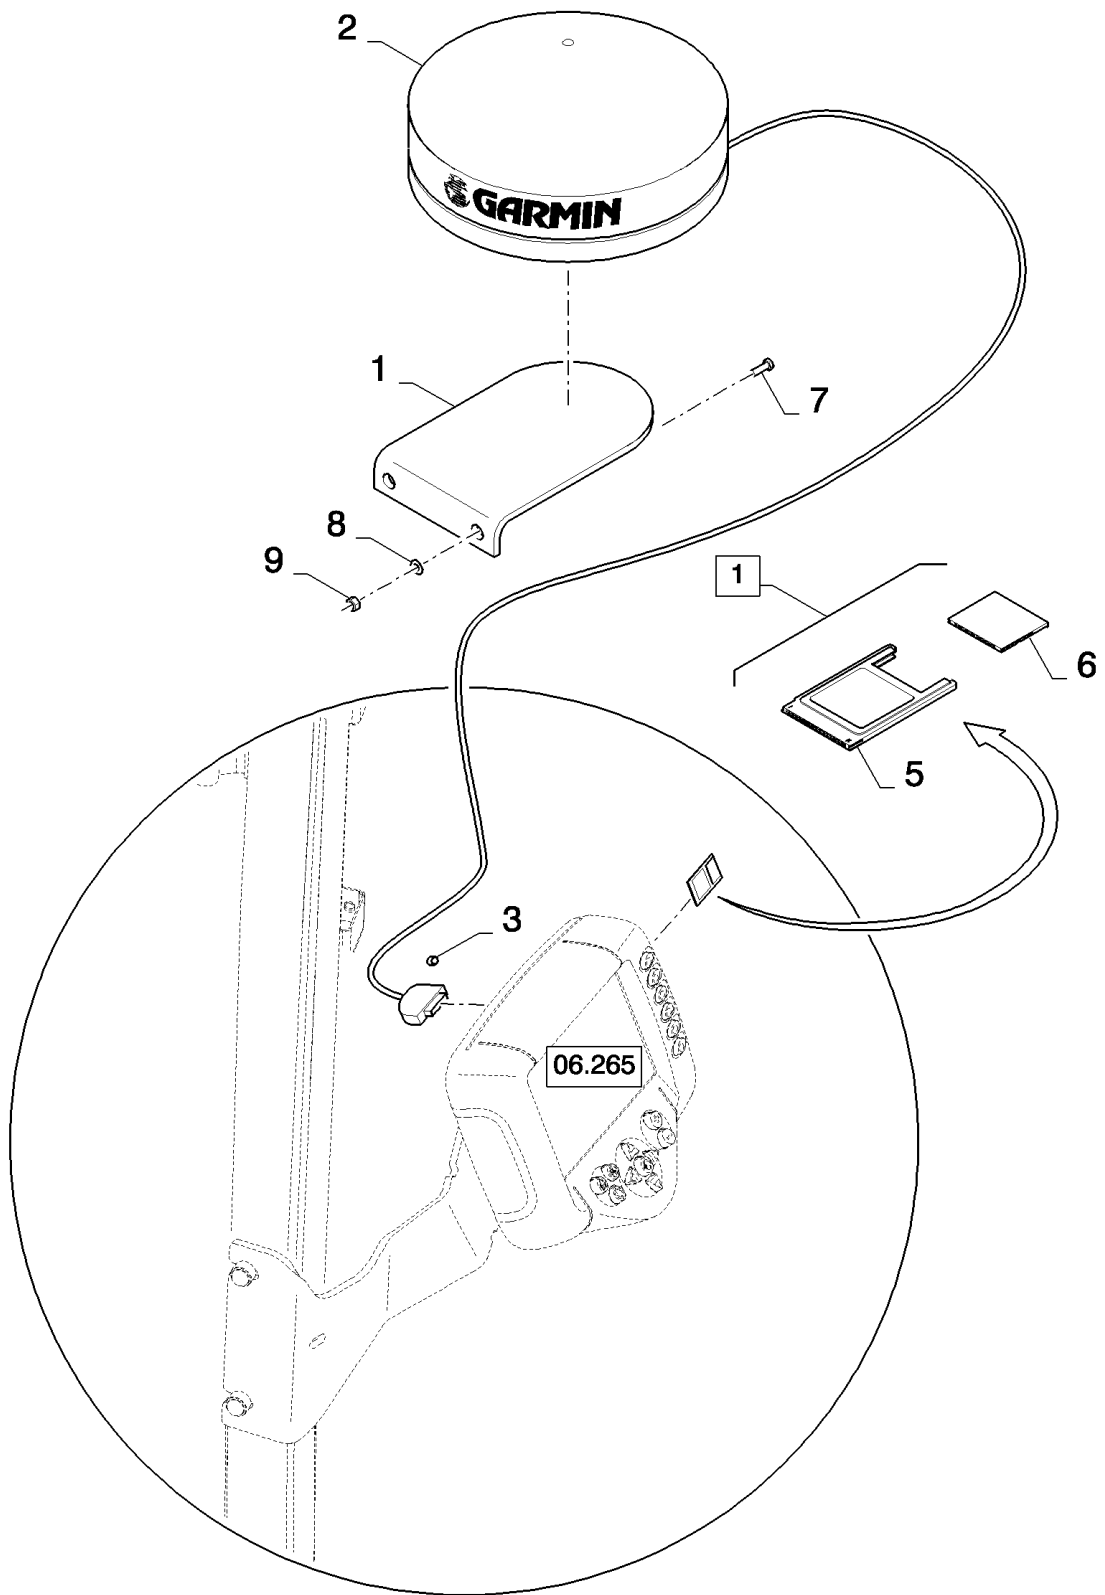

CSX7080 D660 - COMBINE (9/08-)

06.267(01) DGPS ANTENNA

сылка	Номер детали	Кол-во	Описание
1	84161281	1	
2	84161447	1	
3	84163347	1	
4	84163348	1	(4,5)
5	NS	1	NOT SERVICED,
6	NS	1	NOT SERVICED,
7	86508568	2	SCREW, Hex, M6 x 16, 8.8,
8	322357	2	WASHER, SPRING, Belleville, M6,
9	86500688	2	NUT, M6, CI 10,