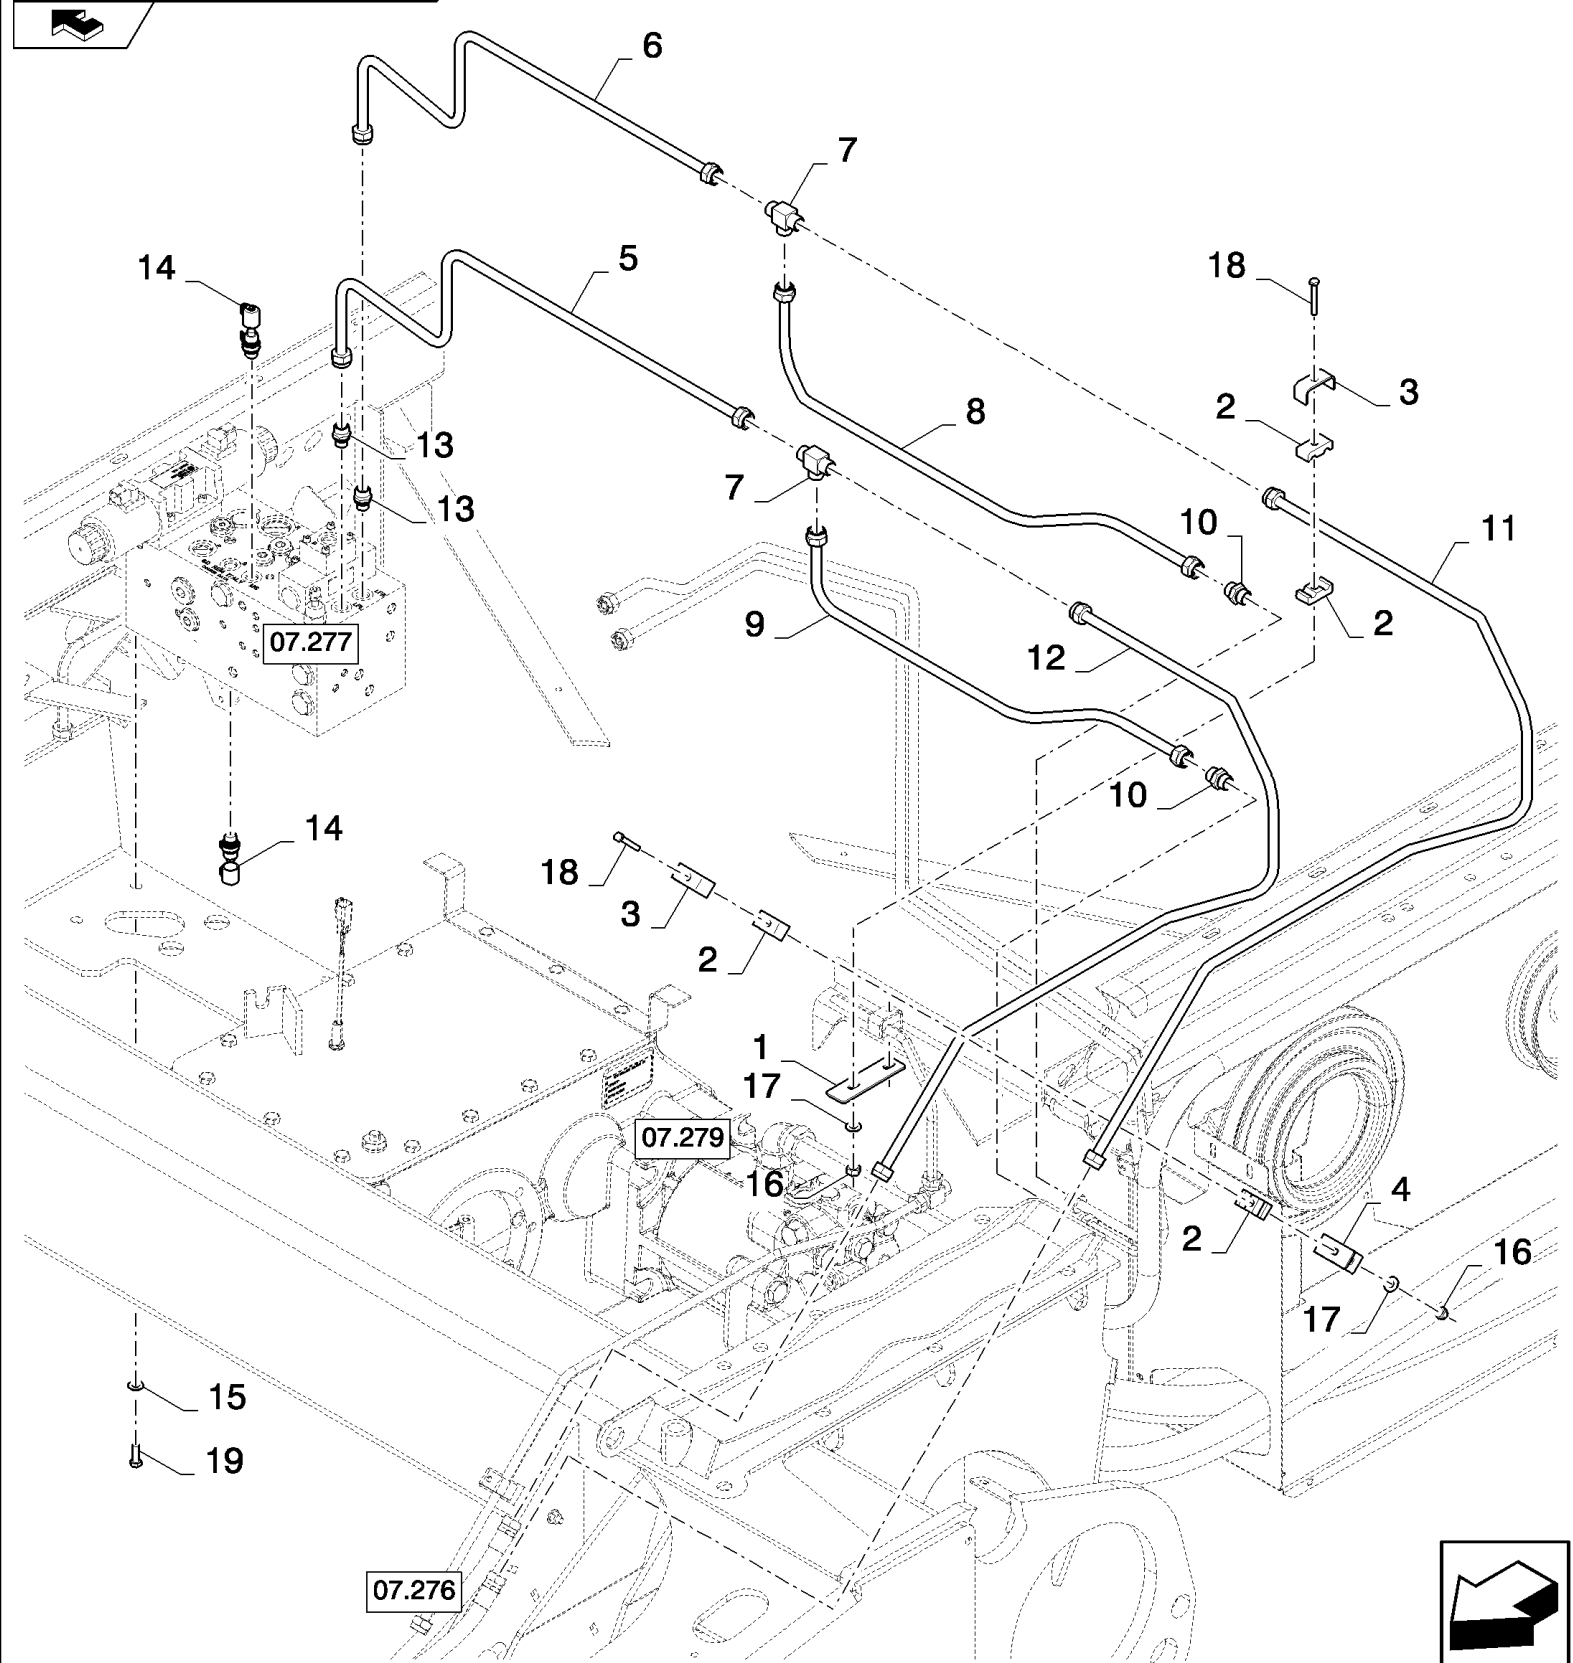

07.275(01) HYDRAULICS - FOR LATERALE ONLY

сылка	Номер детали	Кол-во	Описание
1	87724402	1	SUPPORT,
2	430357	4	CLAMP,
3	431941	2	SUPPORT,
4	87724404	1	SUPPORT,
5	87729119	1	TUBE, HYD,
6	87729121	1	TUBE, HYD,
7	150019	2	CONNECTION, 3 WAY,
8	87729131	1	TUBE, HYD,
9	87729133	1	TUBE, HYD,
10	150018	2	CONNECTOR, HYD., M18 x 1.5 x 28,
11	87717152	1	TUBE, HYD,
12	87717154	1	TUBE, HYD,
13	87381135	2	FITTING,
14	84100207	2	COUPLING, QUICK, MALE,
15	140045	4	WASHER, SPRING, Belleville, M10,
16	353308	2	NUT, M6 x 1, CI 8,
17	322357	2	WASHER, SPRING, Belleville, M6,
18	86977790	2	SCREW, Hex, M6 x 45, 8.8,
19	43139	4	BOLT, Hex, M10 x 25, 8.8, Full Thd,