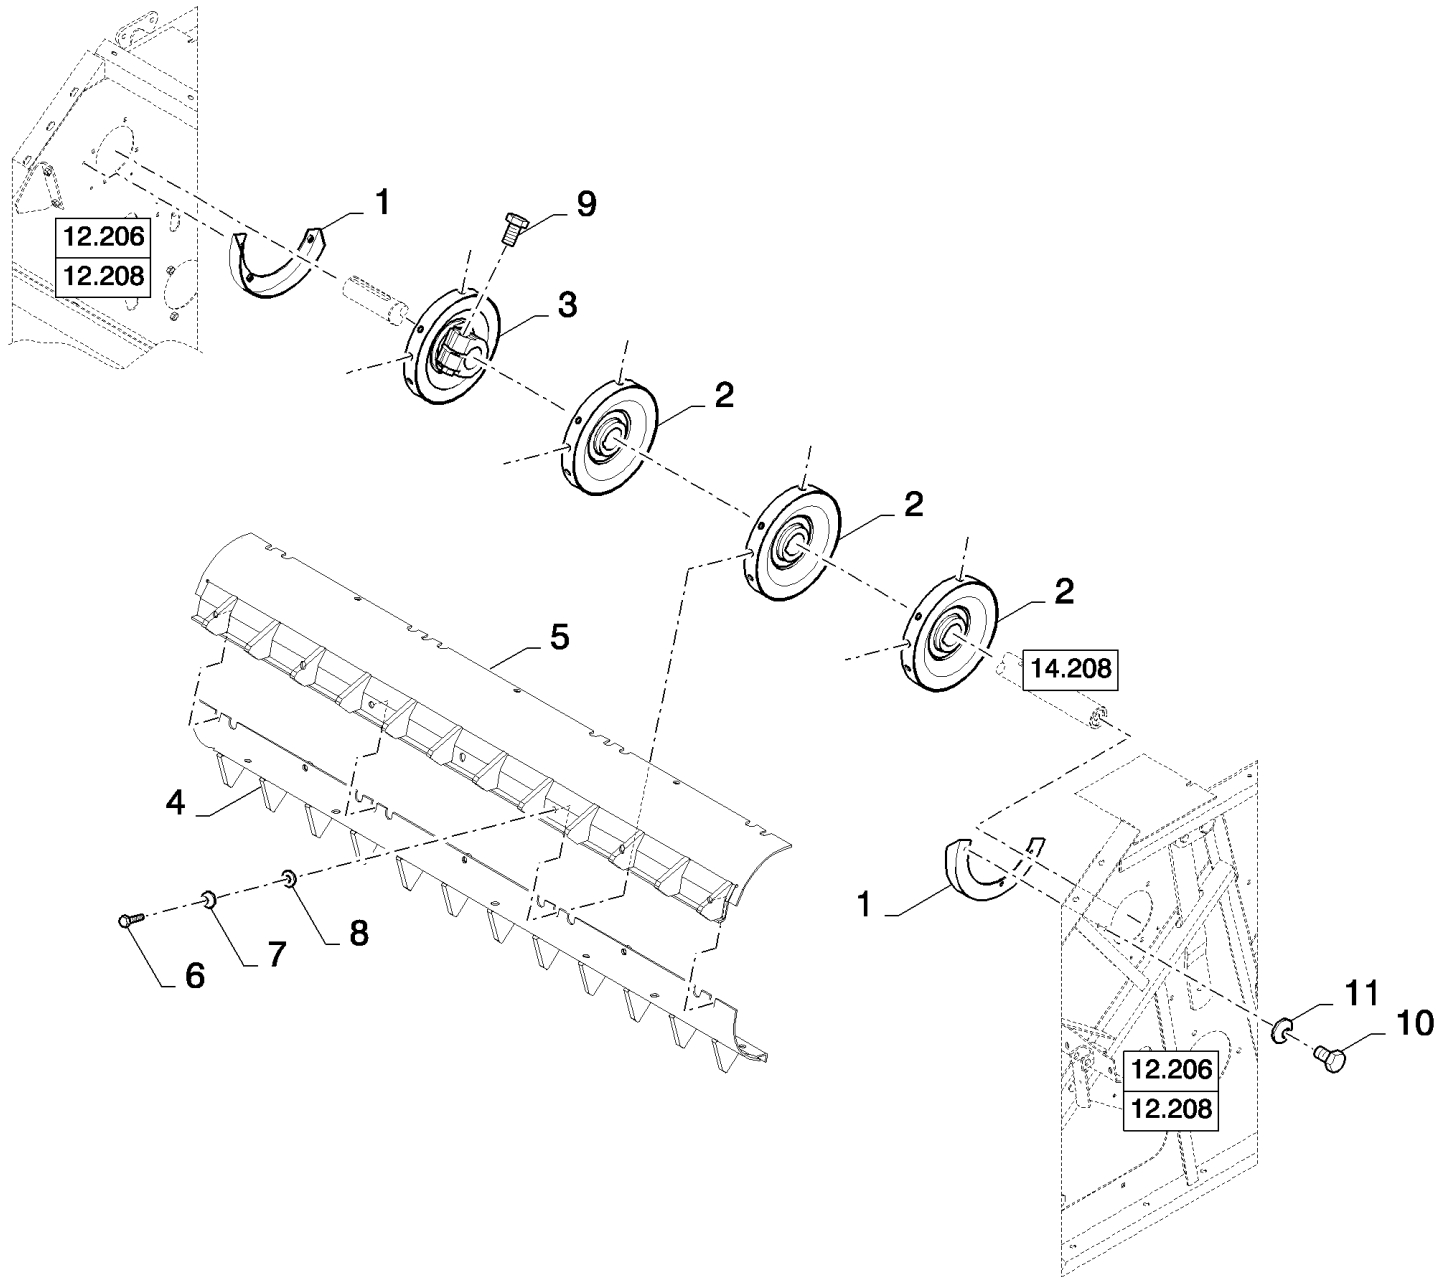

14.201(01) BEATER

CSX7080 D660 - COMBINE (9/08-)

14.201(01) BEATER

сылка	Номер детали	Кол-во	Описание
1	84435912	2	HALF-RING,
2	84435802	3	DISC,
3	84435818	1	DISC,
4	84462657	2	LATH,
5	84462655	2	LATH, , FOR CSX7040, CSX7050, CSX7050 HILLSIDE AND CSX7060 ONLY
5	84462626	2	LATH, , FOR CSX7070 AND CSX7080 ONLY
6	9706687	20	BOLT, Hex, M12 x 30, 8.8, Full Thd, , FOR CSX7040, CSX7050, CSX7050 HILLSIDE AND CSX7060 ONLY
6	9706687	28	BOLT, Hex, M12 x 30, 8.8, Full Thd, , FOR CSX7070 AND CSX7080 ONLY
7	140046	20	WASHER, SPRING, Belleville, M12, , FOR CSX7040, CSX7050, CSX7050 HILLSIDE AND CSX7060 ONLY
7	140046	28	WASHER, SPRING, Belleville, M12, , FOR CSX7070 AND CSX7080 ONLY
8	543043	20	WASHER, M13 x 35 x 2.5 Thk, , FOR CSX7040, CSX7050, CSX7050 HILLSIDE AND CSX7060 ONLY
8	543043	28	WASHER, M13 x 35 x 2.5 Thk, , FOR CSX7070 AND CSX7080 ONLY
9	350616	4	BOLT, Hex, M16 x 90, 8.8,
10	120100	6	BOLT, Hex, M6 x 20, 8.8,
11	322357	6	WASHER, SPRING, Belleville, M6,