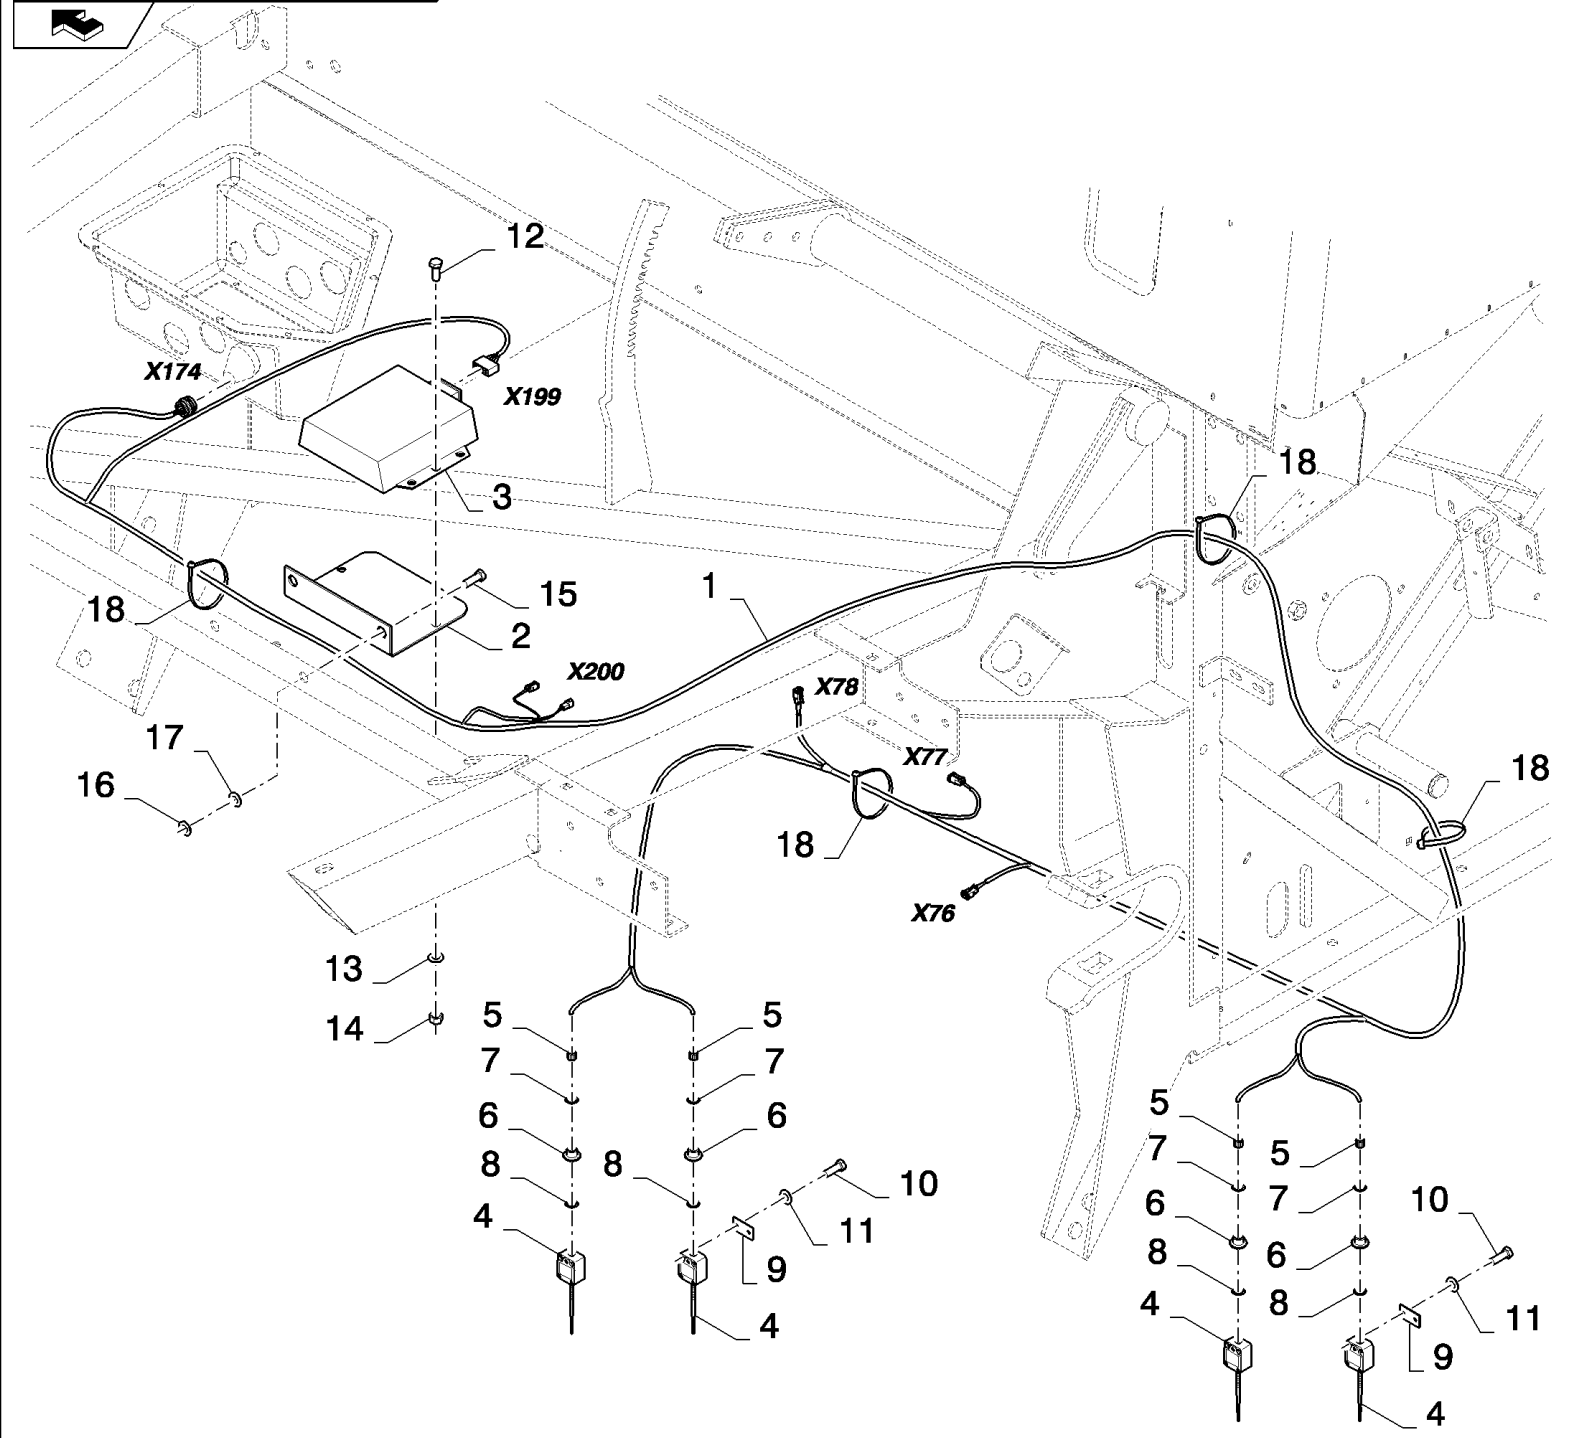

06.249(01) ELECTRICITY FOR SELF LEVELLING - FOR LATERALE ONLY

сылка	Номер детали	Кол-во	Описание
1	87597033	1	HARNES, WIRE, , SEE FIGURE 06.559
2	87719605	1	PLATE, MOUNTING,
3	87719602	1	MODULE,
4	84022154	1	SWITCH ASSY, S93
4	84022154	1	SWITCH ASSY, S94
4	84022154	1	SWITCH ASSY, S99
4	84022154	1	SWITCH ASSY, S100
5	84021923	4	NUT,
6	84031543	4	CONNECTOR, HYD.,
7	84022441	4	RING,
8	84021921	4	ELEMENT, SEALING,
9	84022266	4	PLATE, COVER,
10	87016457	8	SCREW, Cross Pan Hd, M5 x 50,
11	86509828	8	WASHER, LOCK, M5,
12	86511827	2	SCREW, Cross Pan Hd, M5 x 20,
13	140182	2	WASHER, M5 x 18 x 2,
14	43440	2	NUT, LOCK, M5 x .8, CI 8,
15	120104	2	BOLT, Hex, M8 x 20, 8.8,
16	86624184	2	WASHER, M8 x 16 x 1.6,
17	322358	2	WASHER, SPRING, Belleville, M8,
18	86566990	20	STRAP, CABLE, M4.8 x 292 L,