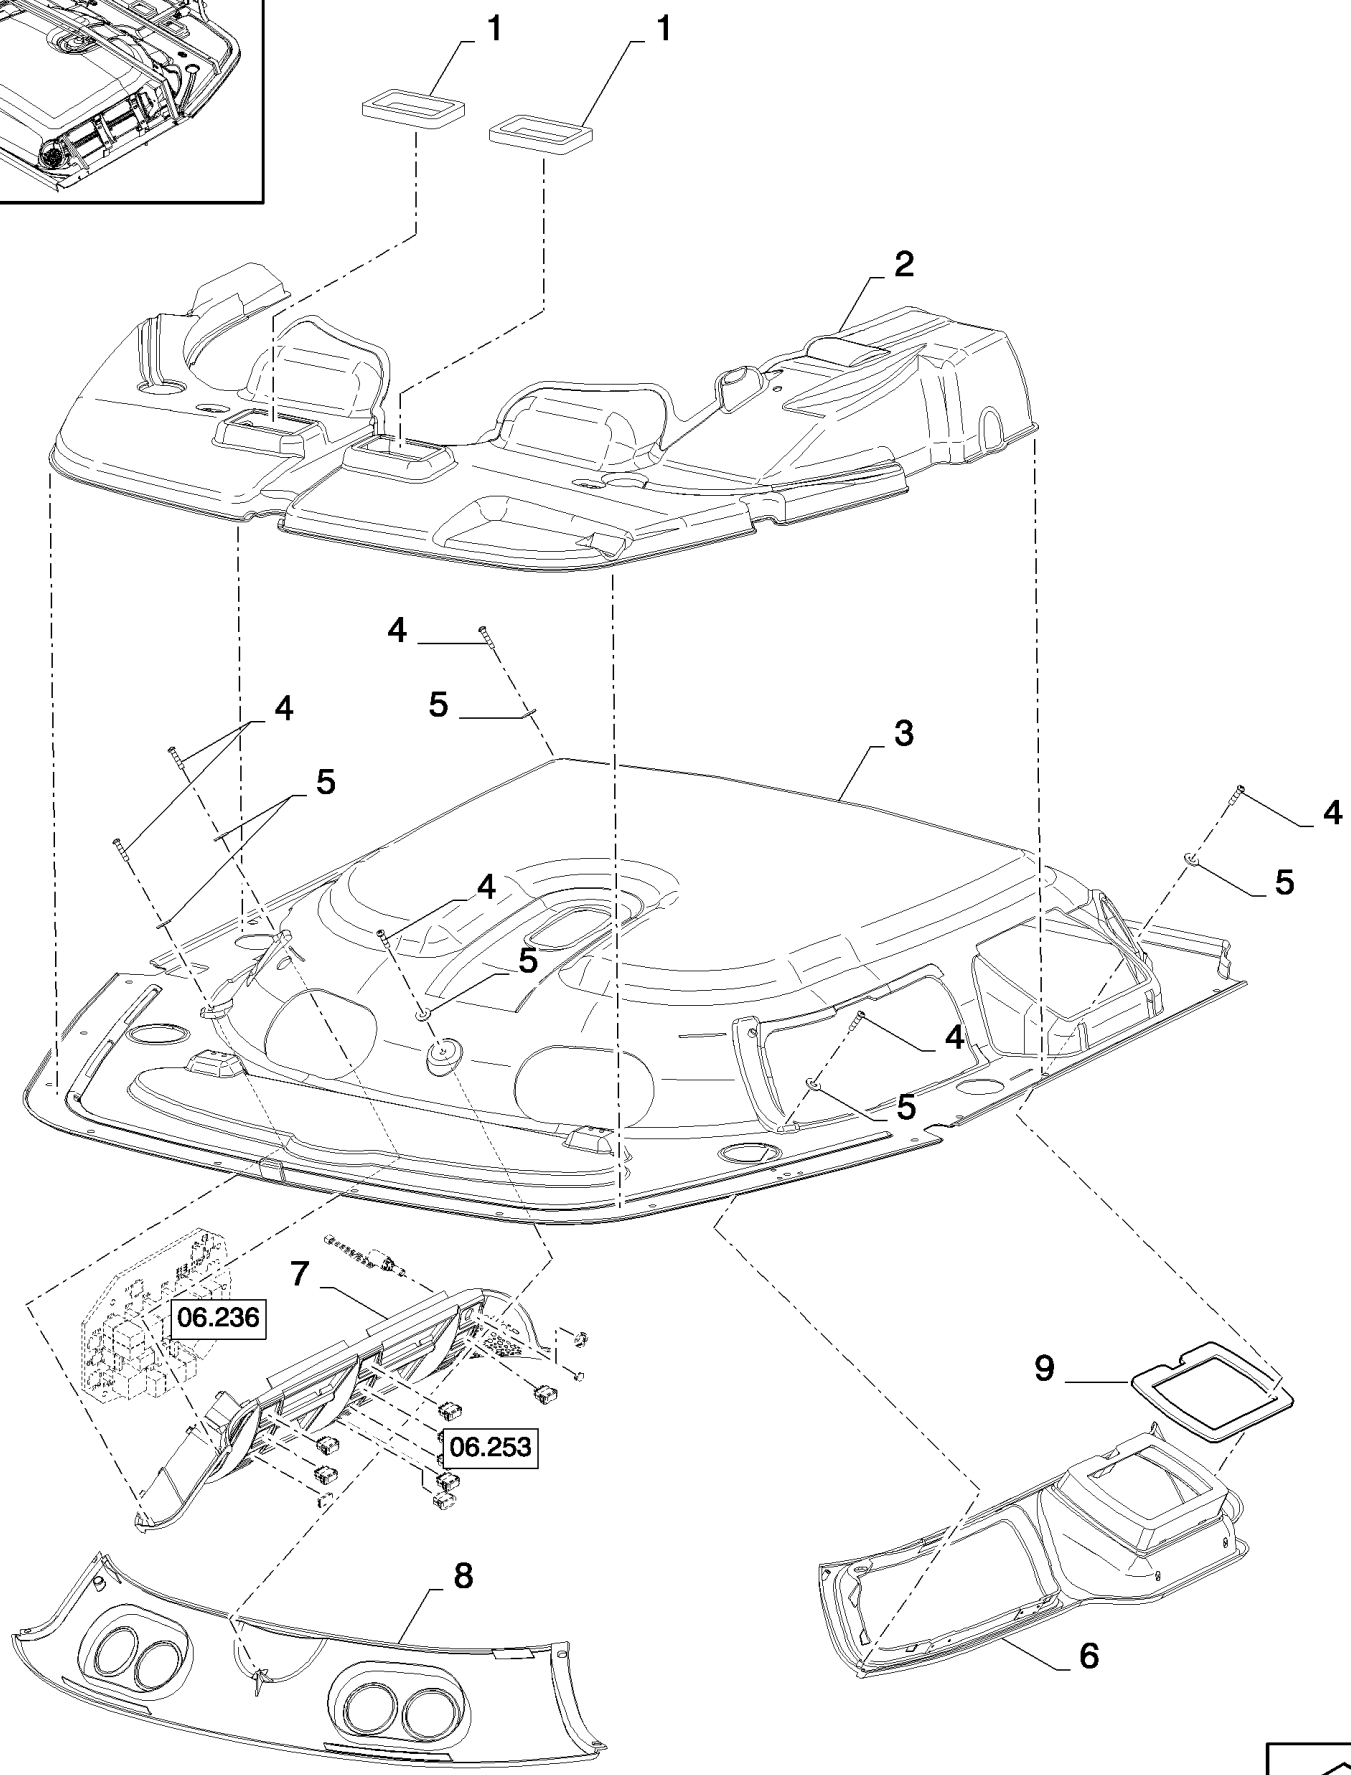

10.251(01) CAB ROOF, INNER

CSX7080 D660 - COMBINE (9/08-)

10.251(01) CAB ROOF, INNER

сылка	Номер детали	Кол-во	Описание
1	84817296	2	SEAL,
2	84814239	1	SOFT TRIM,
3	84814238	1	SOFT TRIM,
4	9514970	7	SCREW,
5	80707	7	WASHER, 3/16",
6	84454642	1	SOFT TRIM,
7	84454643	1	SOFT TRIM,
8	84320405	1	SOFT TRIM,
9	NS	1	NOT SERVICED,