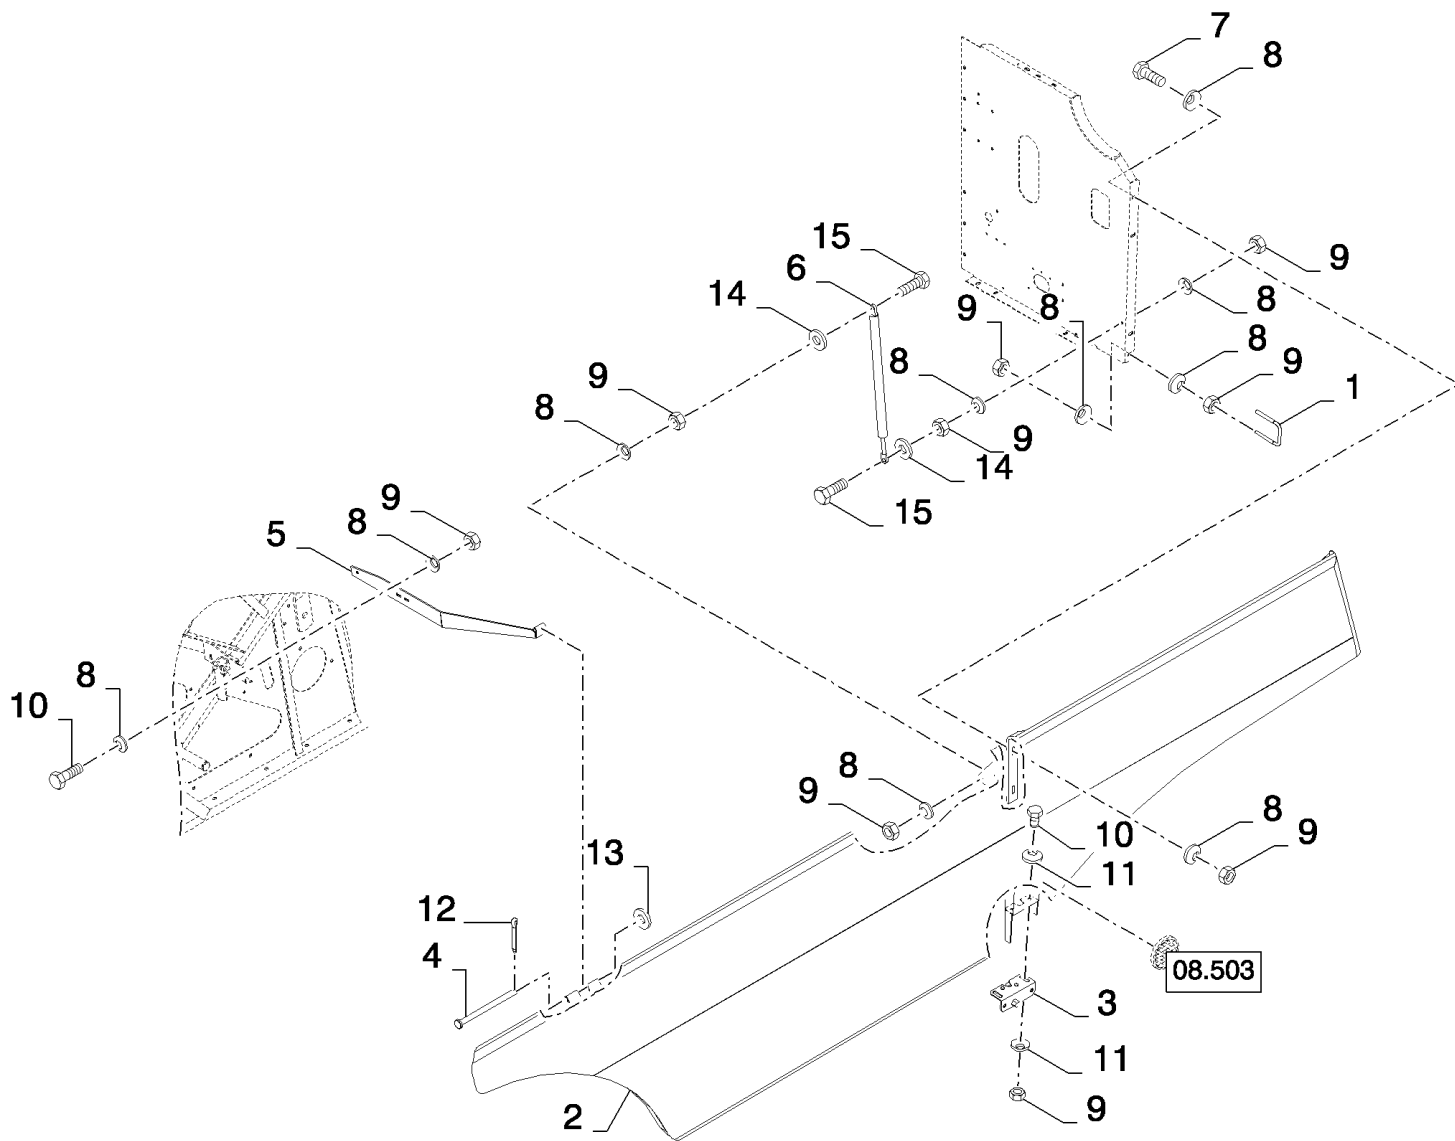

CSX7080 D660 - COMBINE (9/08-)

08.203(01) UPPER SHIELDS, LH

сылка	Номер детали	Кол-во	Описание
1	84434067	1	U-BOLT,
2	87348034	1	SHIELD,
2	87583878	1	SHIELD, , FOR LATERALE ONLY
3	84015292	1	LOCK,
4	86605626	1	PIN, CLEVIS, M10 x 150,
5	87383782	1	SUPPORT, , FOR CSX7040, CSX7050, CSX7050 HILLSIDE AND CSX7060 ONLY
5	87348055	1	SUPPORT, , FOR CSX7070 AND CSX7080 ONLY
6	84438915	1	GAS STRUT,
7	43127	2	BOLT, Hex, M8 x 25, 8.8,
8	412650	18	WASHER, SPRING, Belleville, M8,
9	9706690	15	NUT, M8, CI 8,
10	120104	5	BOLT, Hex, M8 x 20, 8.8,
11	322358	4	WASHER, SPRING, Belleville, M8,
12	130003	1	PIN, SPLIT (COTTER), M3.2 x 20,
13	378244	1	WASHER, M10 x 24 x 2 Thk,
14	394628	2	WASHER,
15	412479	2	BOLT, Hex, M8 x 35, 8.8,