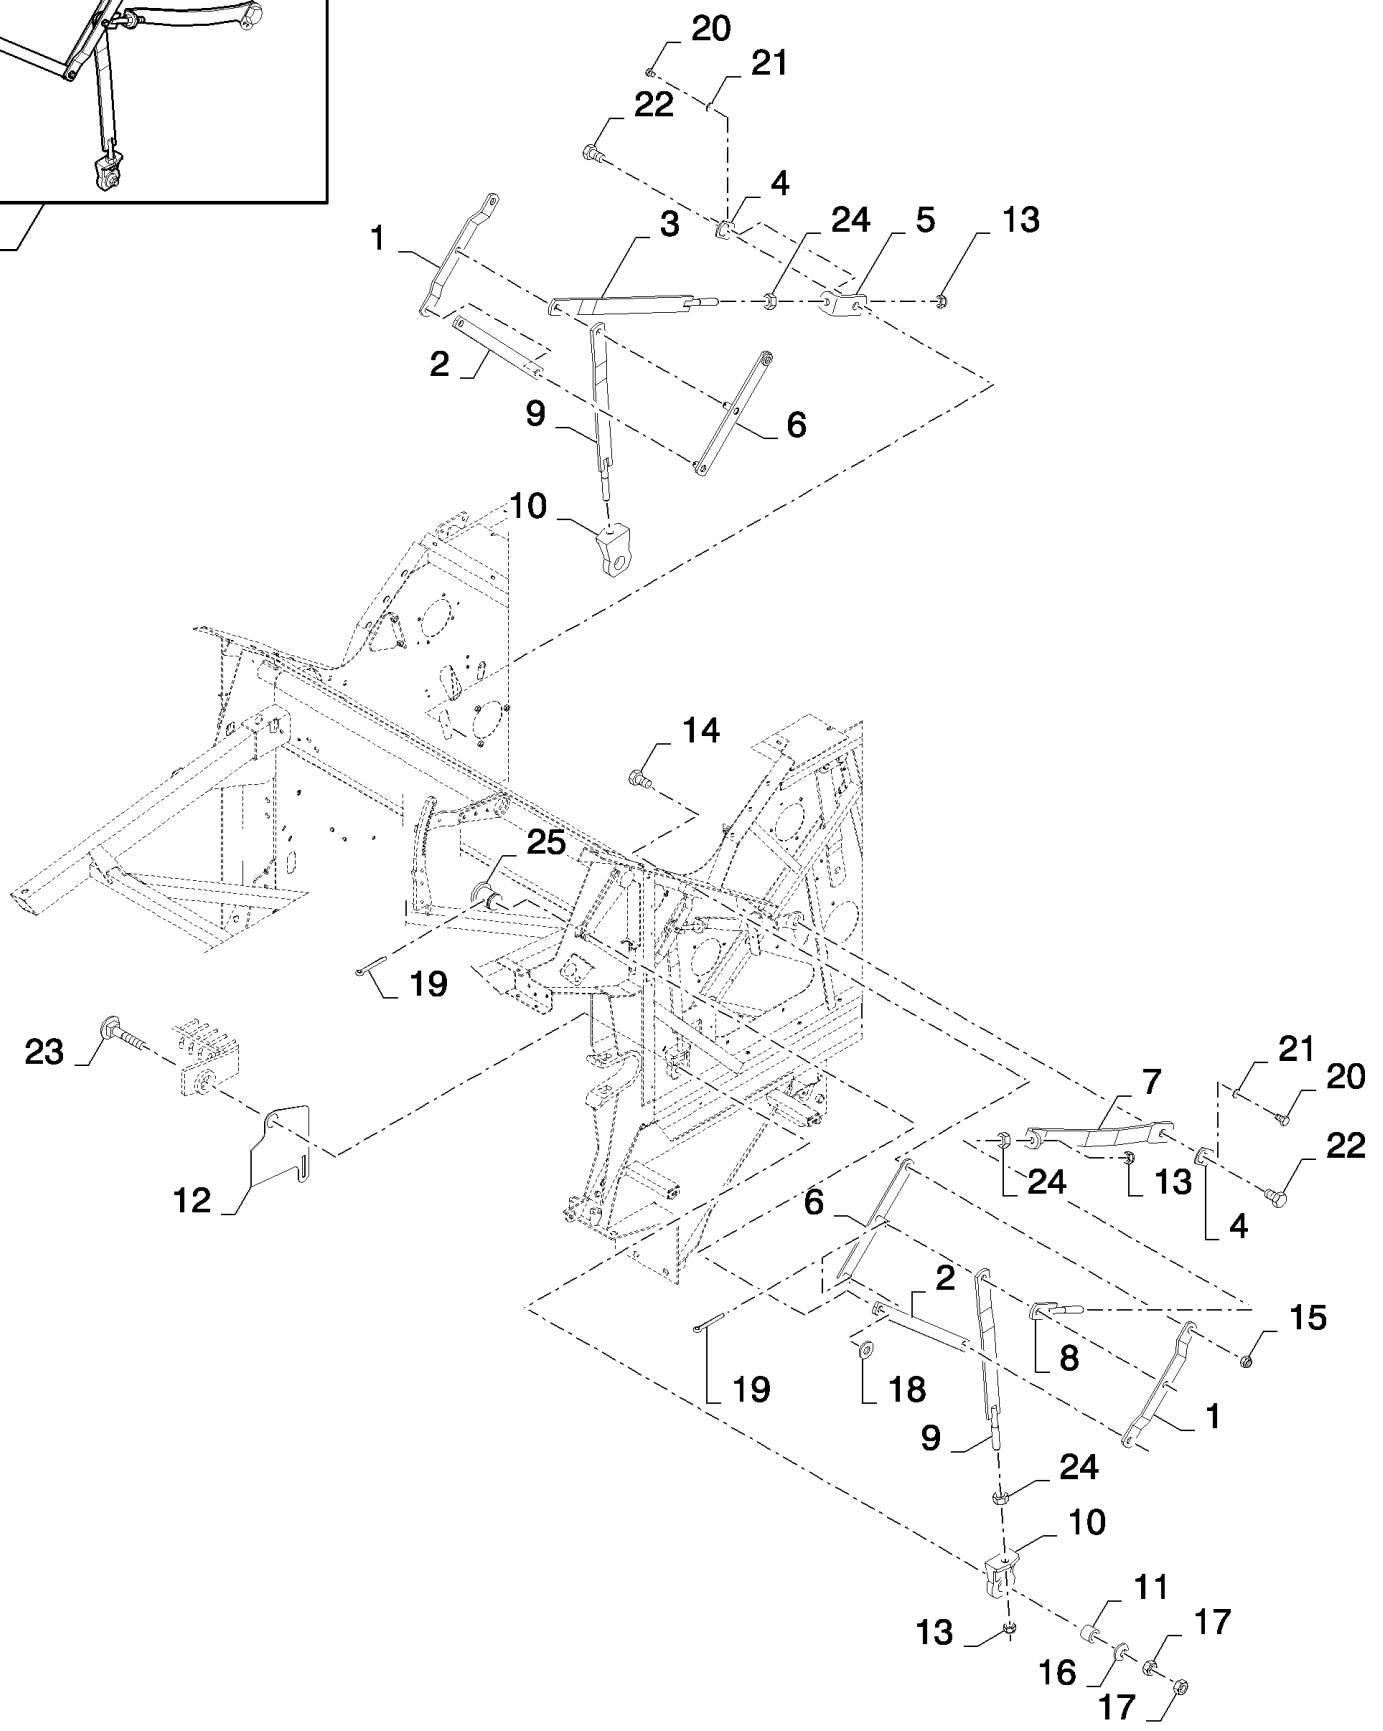

14.224(01) CONCAVE, ELECTRICAL CONTROL

14.224(01) CONCAVE, ELECTRICAL CONTROL

сылка	Номер детали	Кол-во	Описание
1	450358	2	TIE-ROD,
2	84073937	2	LEVER,
3	84073915	1	LEVER,
4	434568	2	PLATE, LOCKING,
5	87515310	1	BRACKET,
6	84073630	2	LEVER,
7	87515304	1	LEVER,
8	84431035	1	LEVER,
9	84073647	2	LEVER,
10	748975	2	SUPPORT,
11	84072025	2	BUSHING,
12	84431052	2	PLATE,
13	412066	4	NUT, LOCK, M16 x 2, CI 8,
14	120090	4	BOLT, Hex, M16 x 50, 8.8,
15	86000441	2	NUT, M16 x 2, CI 8,
16	322359	2	WASHER, SPRING, Belleville, M20,
17	9706694	4	NUT, M20, CI 8,
18	140090	2	WASHER,
19	130007	6	PIN, SPLIT (COTTER), M4 x 25,
20	378056	2	BOLT, Hex, M6 x 10, 8.8, Full Thd,
21	322357	3	WASHER, SPRING, Belleville, M6,
22	382101	2	BOLT, Hex, M20 x 80, 8.8,
23	84007392	2	BOLT, CARRIAGE, Short NK, M20 x 100, CI8.8,
24	100020	4	NUT, M16, CI 8,
25	380840	2	PIN, CLEVIS, M16 x 30,