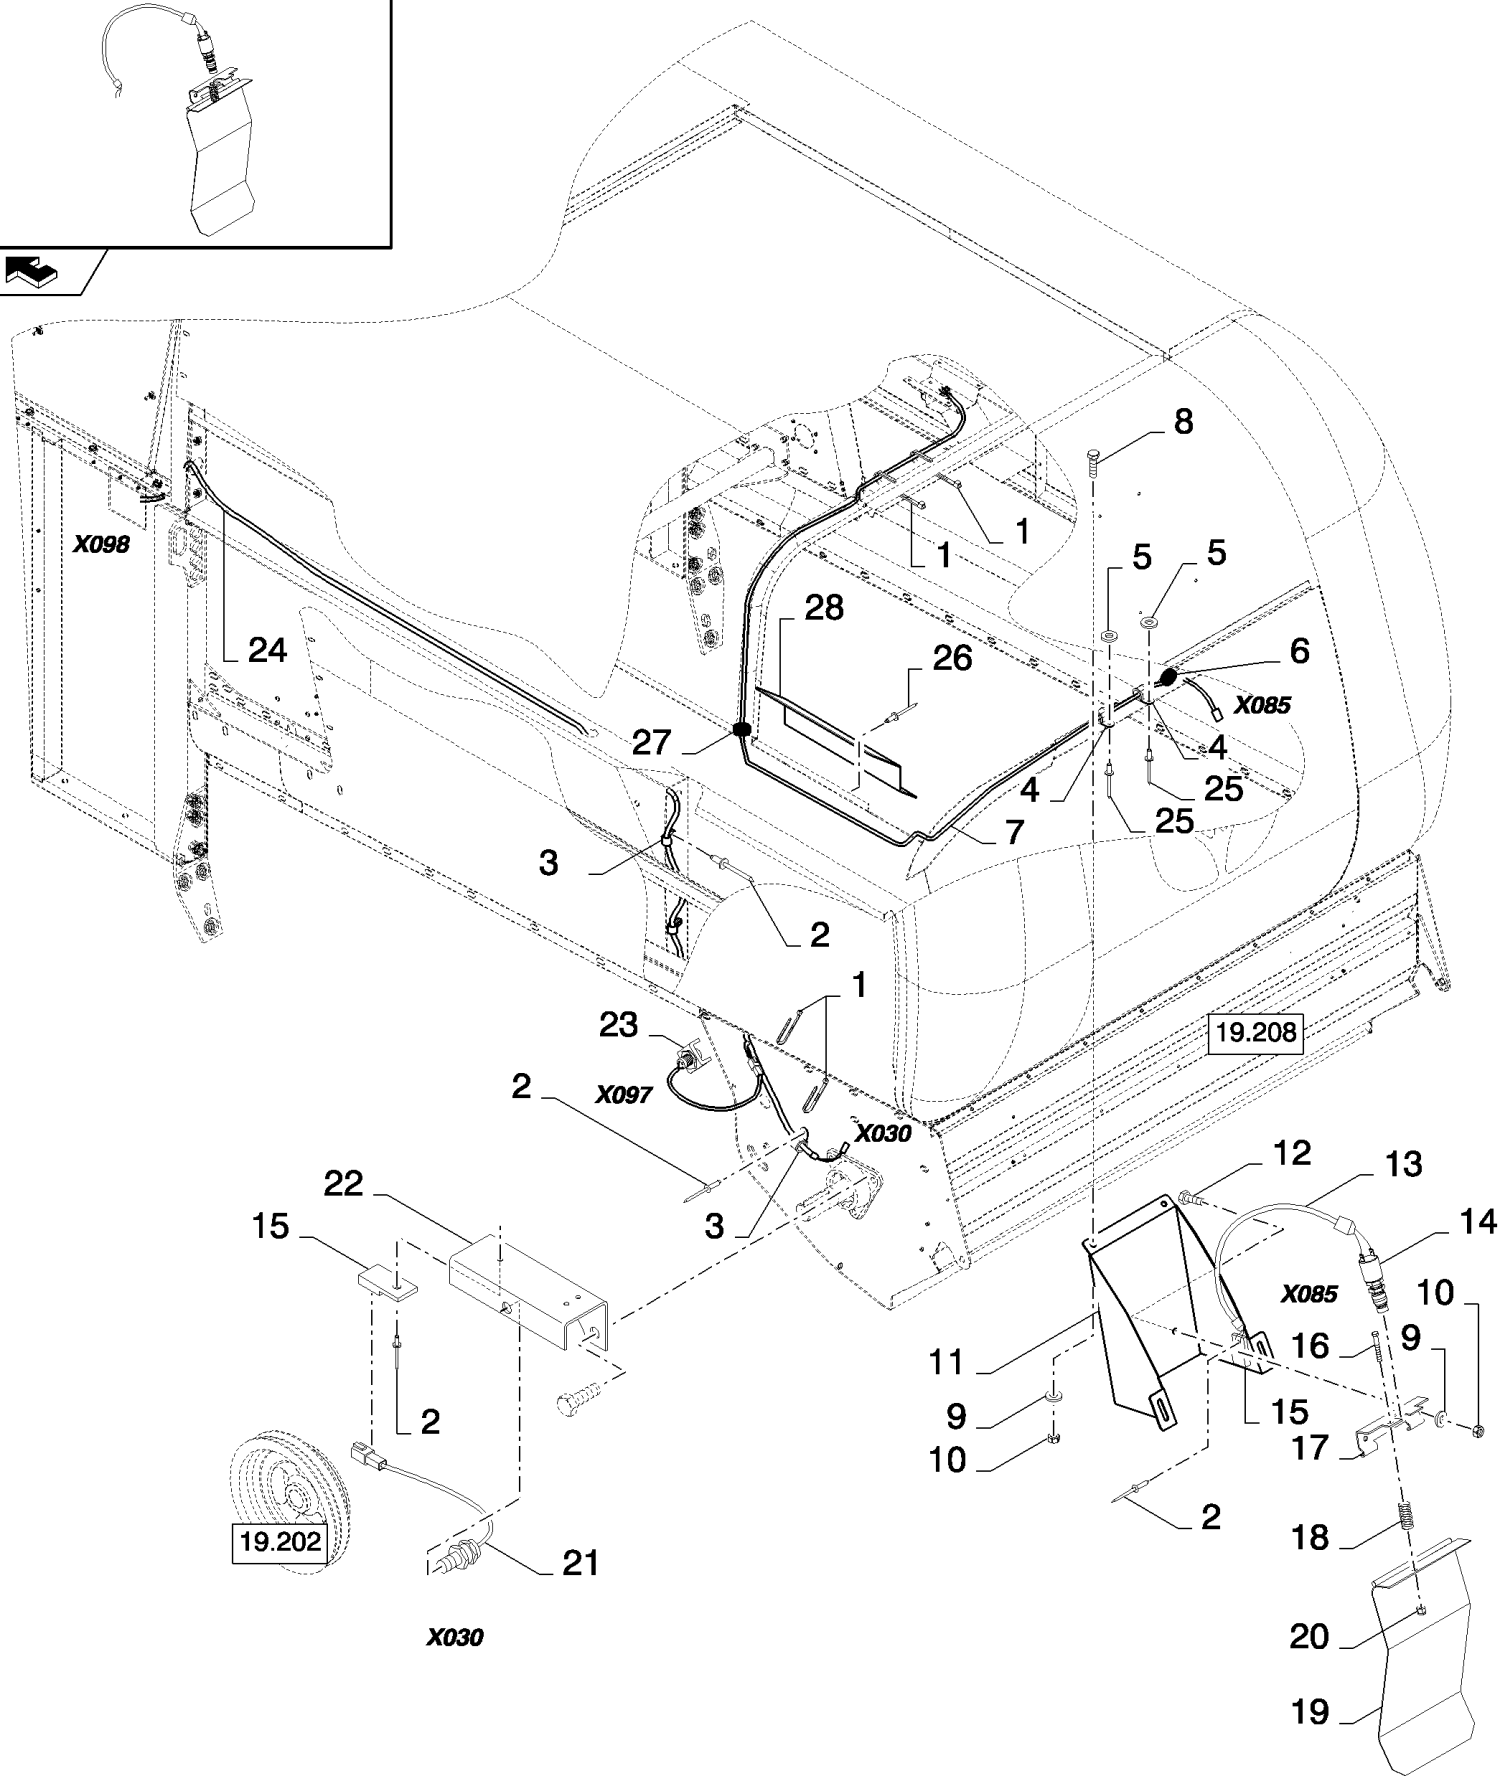

06.220(01) ELECTRICAL EQUIPMENT, STRAW CHOPPER

сылка	Номер детали	Кол-во	Описание
1	9993154	2	ELASTIC STRAP,
2	445394	2	RIVET, Pop, M4.8 x 12.7,
3	84818441	3	CLAMP,
4	9507807	2	CLAMP,
5	322356	2	WASHER, BELLEVILLE, M5.1 x 12 x 1.85, HDN,
6	307016	1	FITTING, PIPE,
7	84437319	1	HARNESS, WIRE, , SEE FIGURE 06.528
8	86512439	4	BOLT, CARRIAGE, Short NK, M6 x 16, CI8.8, Full Thd,
9	322357	6	WASHER, SPRING, Belleville, M6,
10	9706755	6	NUT, M6, CI 8,
11	84441249	1	SUPPORT,
12	86508568	2	SCREW, Hex, M6 x 16, 8.8,
13	84441663	1	HARNESS, WIRE, , SEE FIGURE 06.548
14	89818685	1	SWITCH, S22 - STRAWWALKER PROTECTION SWITCH
15	84058832	2	CLIP,
16	120056	1	BOLT, Hex, M6 x 50, 8.8,
17	84015986	1	HINGE,
18	84005450	1	SPRING,
19	84015983	1	PLATE, COVER,
20	353308	1	NUT, M6 x 1, CI 8,
21	84058861	1	SENSOR, B10 - STRAW CHOPPER SPEED SENSOR, SEE FIGURE 06.701
22	84444723	1	BRACKET,
23	84058860	1	SENSOR, B26 - SWATH PLATE POSITION SENSOR, SEE FIGURE 06.701
24	84444962	1	HARNESS, WIRE, , SEE FIGURE 06.555
25	9512290	5	RIVET, Pop, M4.8 x 18,
26	9512968	3	RIVET,
27	129959	2	GROMMET,
28	84439603	1	SUPPORT,