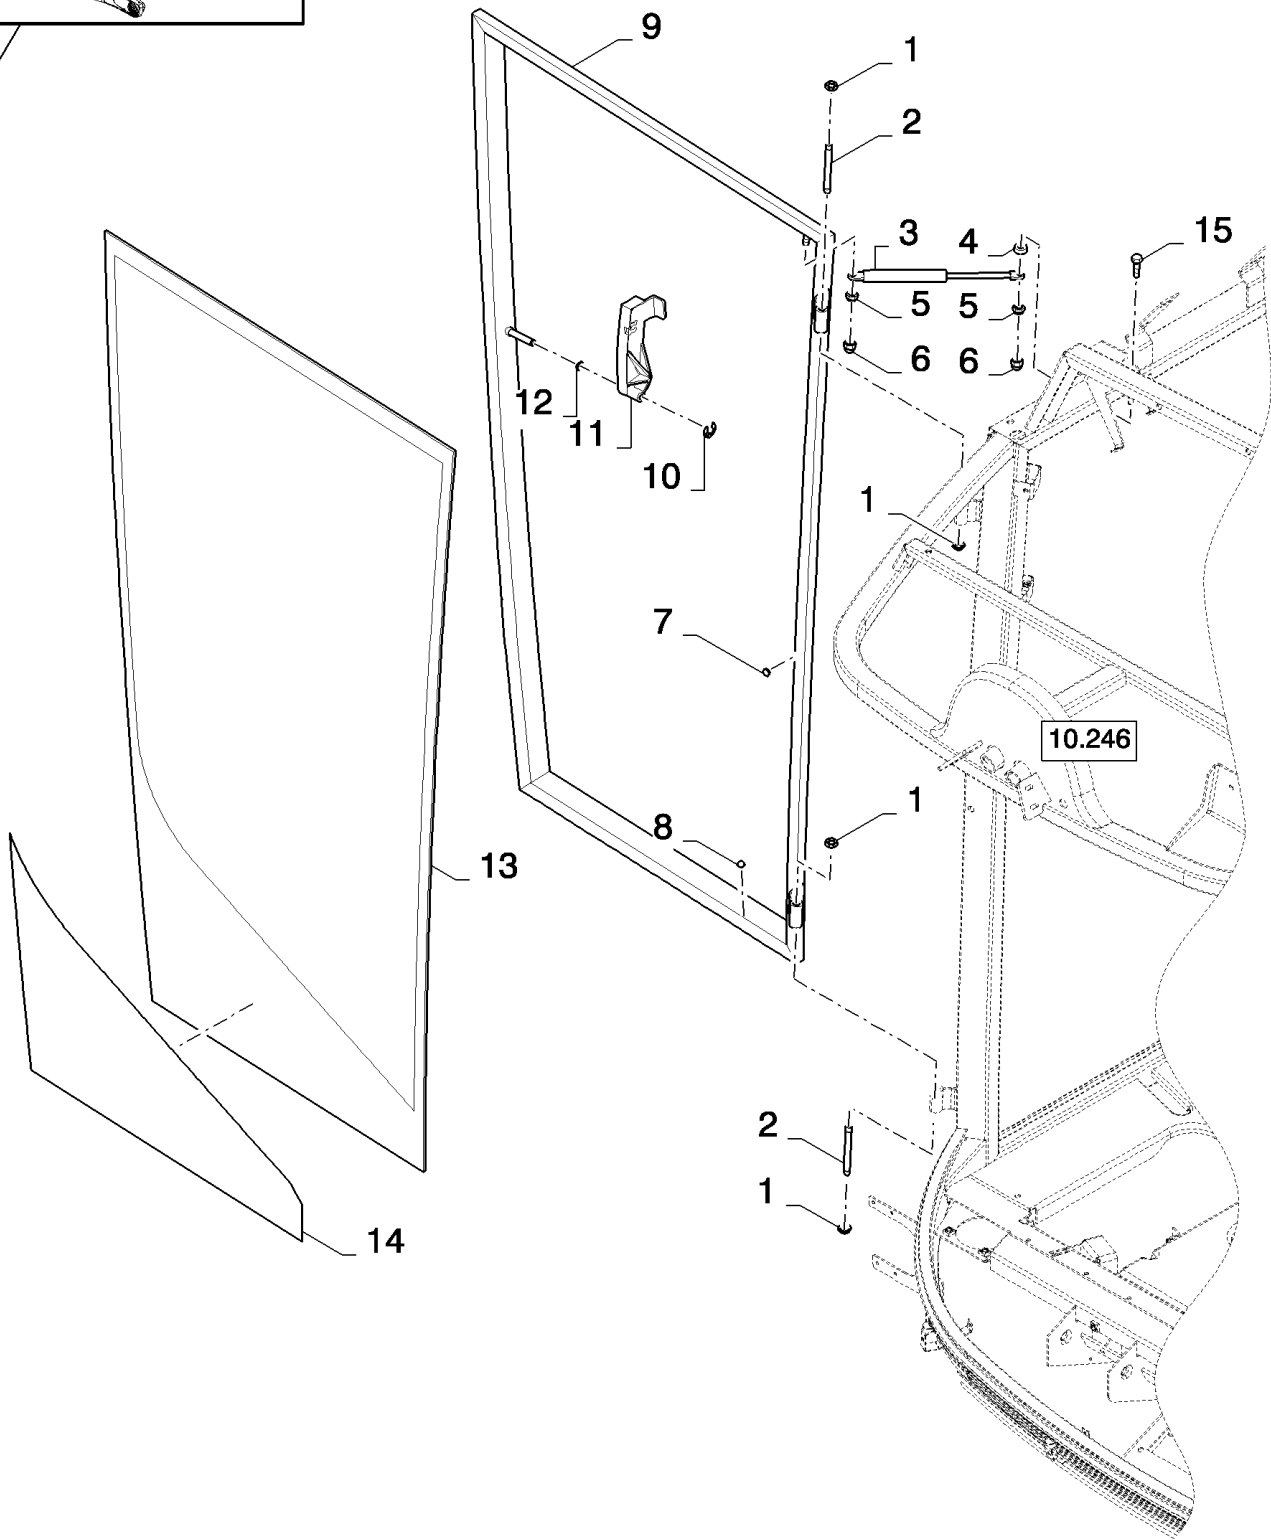

10.249(01) DOOR, LH

сылка	Номер детали	Кол-во	Описание
1	431021	4	WASHER, SPECIAL,
2	84607358	2	PIN,
3	84073228	1	DOOR,
4	9992358	8	ELASTIC STOP, 3.5MM
5	9818501	2	PLUG, Sq, Plastic, 4.8MM
6	84807851	1	PLATE,
7	NS	2	NOT SERVICED, L=1.4M
8	84989910	1	HANDLE, (9,10)
9	NSS	1	NOT SERVICED SEPARATELY,
10	NSS	1	NOT SERVICED SEPARATELY,
11	84819764	1	PLATE,
12	84819765	1	SEAL, RUBBER,
13	NSS	1	NOT SERVICED SEPARATELY,
14	NSS	1	NOT SERVICED SEPARATELY,
15	9513968	1	GASKET,
16	9513969	1	GASKET,
17	NSS	1	NOT SERVICED SEPARATELY,
18	9513970	1	HANDLE, (13,14,17)
19	84819792	1	GLASS,
20	84429738	1	DECAL,
21	300352	2	SCREW, Hex Flat Hd, M8 x 40, 4.8,
22	322358	2	WASHER, SPRING, Belleville, M8,
23	9706690	2	NUT, M8, CI 8,
24	747159	1	CLAMP,
25	86511828	2	SCREW, Cross Pan Hd, M6 x 12,
26	NS	2	NOT SERVICED,
26	43117	1	BOLT, Hex, M6 x 30, 8.8,
27	NS	2	NOT SERVICED,
27	322357	1	WASHER, SPRING, Belleville, M6,
28	353308	1	NUT, M6 x 1, CI 8,
29	89594808	1	GAS STRUT,
30	86511829	1	SCREW, Cross Pan Hd, M6 x 16,
31	264036	1	BUSHING,