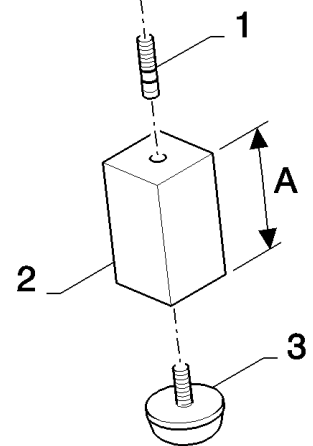

12.211(01) PIVOTING RESTRICTIONS FOR STEERING VALVE

12.201
12.202