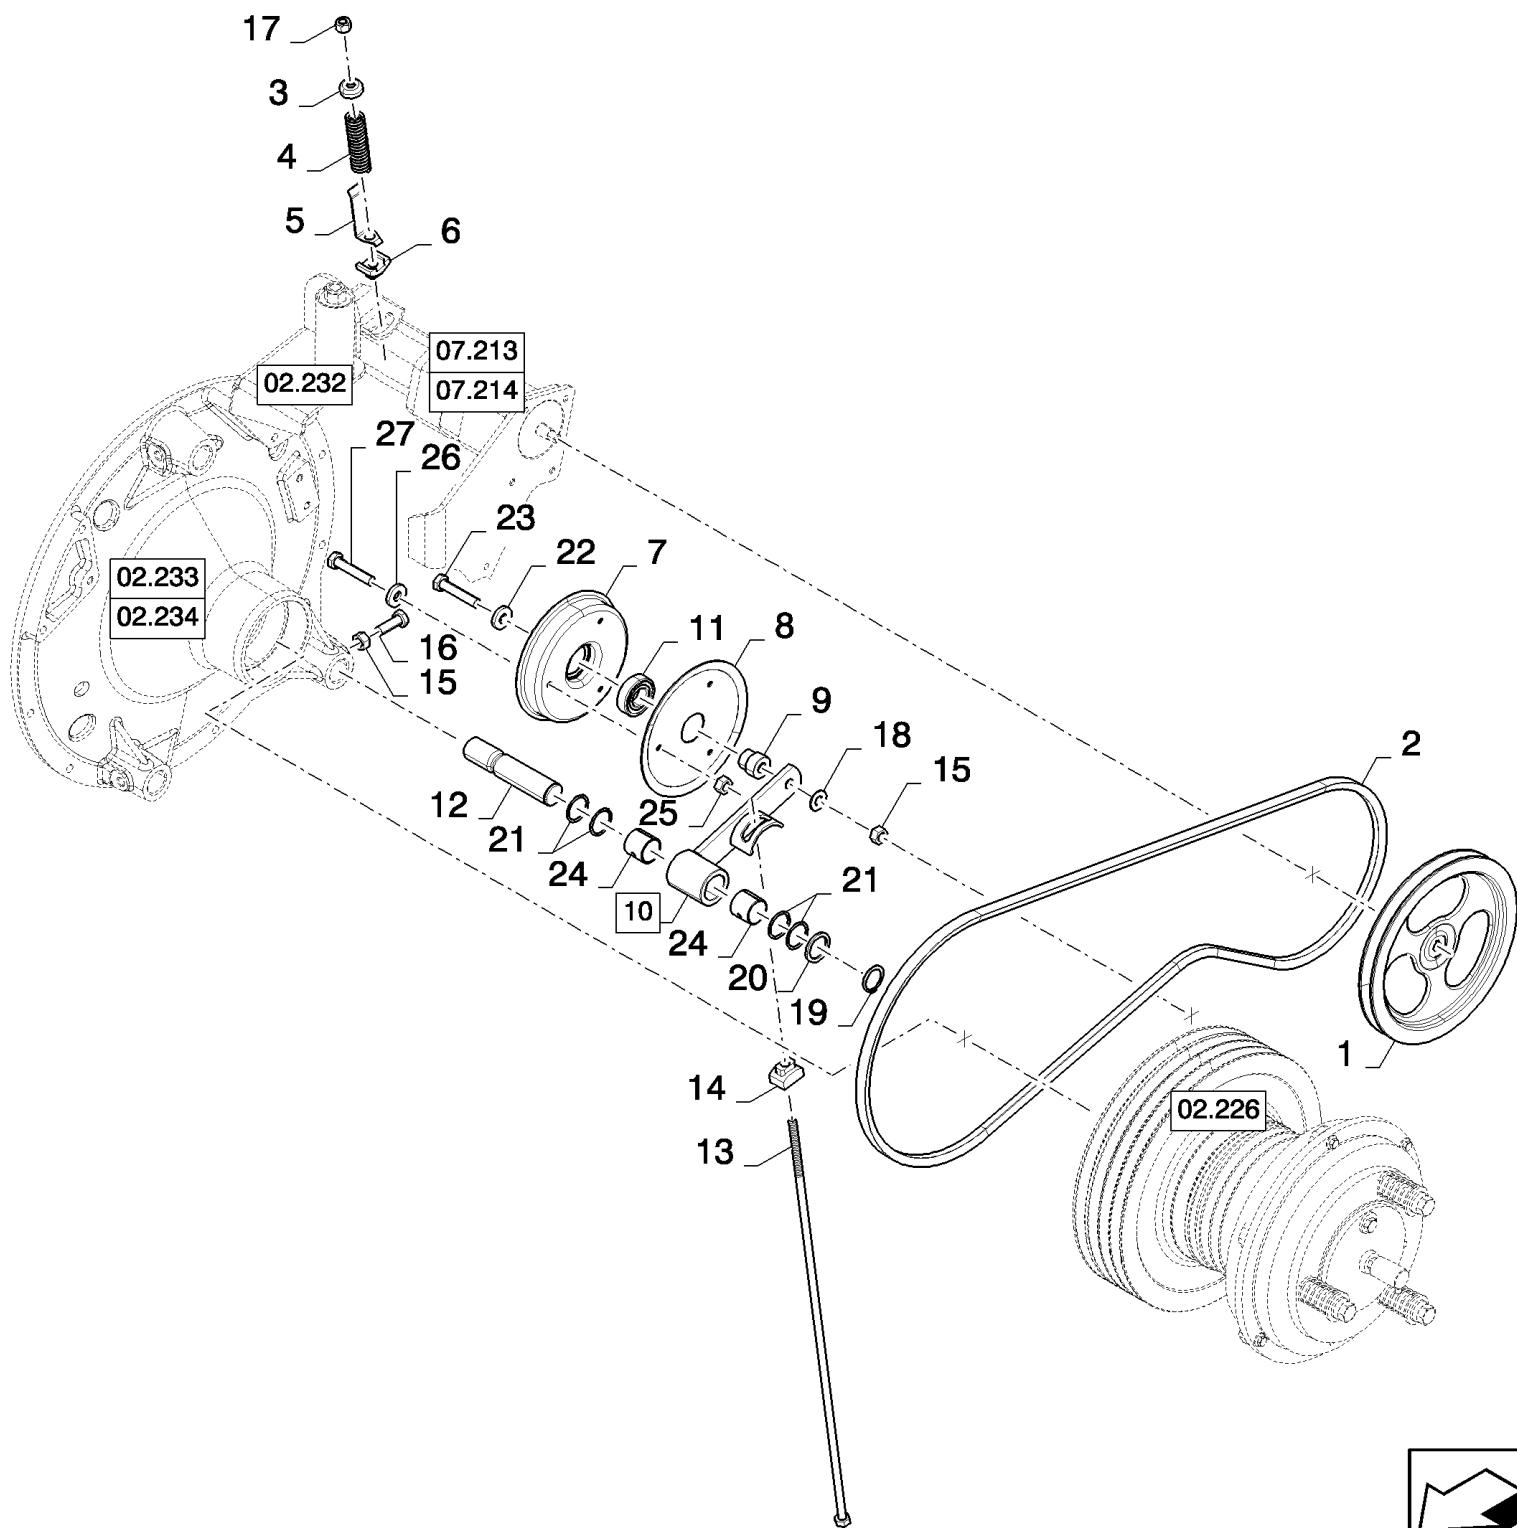

02.230(01) HYDRAULIC PUMP DRIVE

02.230(01) HYDRAULIC PUMP DRIVE

сылка	Номер детали	Кол-во	Описание
1	84980773	1	PULLEY,
2	427456	1	BELT,
3	356728	1	PROTECTION CAP,
4	9817602	1	SPRING,
5	913108	1	INDICATOR,
6	442398	1	GUIDE,
7	9839871	1	HALF-PULLEY,
8	330737	1	HALF-PULLEY,
9	84071951	1	BUSHING,
10	84459029	1	ARM, (24)
11	443898	1	BEARING, BALL,
12	84980749	1	SHAFT,
13	84459088	1	STUD,
14	754131	1	GUIDE,
15	9706685	2	NUT, M12, CI 8,
16	300389	1	BOLT, Hex, M12 x 35, 8.8, Full Thd,
17	412141	1	NUT, LOCK, M10 x 1.5, CI 8,
18	140046	1	WASHER, SPRING, Belleville, M12,
19	370003	1	RING, SNAP, M30, Ext,
20	140110	1	WASHER, M31 x 40,
21	140108	4	WASHER,
22	84000016	1	WASHER, M12 x 30 x 5 Thk,
23	9706693	1	BOLT, Hex, M12 x 60, 8.8,
24	420410	2	BUSHING,
25	86508568	3	SCREW, Hex, M6 x 16, 8.8,
26	322357	3	WASHER, SPRING, Belleville, M6,
27	9706755	3	NUT, M6, CI 8,