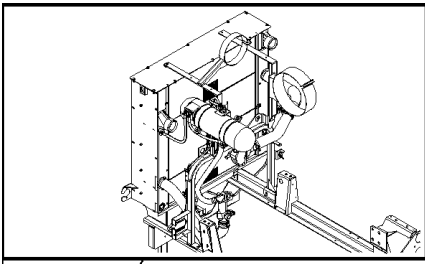

02.217(01) WATER CIRCUIT, SHUNT TANK

02.217(01) WATER CIRCUIT, SHUNT TANK

сылка	Номер детали	Кол-во	Описание
1	87377459	1	SENSOR, (34)
2	84457855	1	SUPPORT,
3	400813	AR	HOSE, FLEXIBLE, L=3.5M
4	417412	1	CLAMP,
5	9513271	3	CLAMP,
6	84458345	1	HOSE, FLEXIBLE,
7	556701	4	CLAMP,
8	86566989	6	STRAP, CABLE, M4.75 x 190.5 L,
9	84457835	1	HOSE, FLEXIBLE,
10	87605192	1	HOSE,
11	382527	2	CLAMP, HOSE, M25-40, Worm,
12	84000314	AR	HOSE, L=1.17M
13	913888	5	CLAMP, HOSE,
14	84452234	1	TANK, (30 to 32)
15	84076174	2	CLAMP,
16	84439045	1	CLAMP,
17	120100	1	BOLT, Hex, M6 x 20, 8.8,
18	43128	5	BOLT, Hex, M8 x 30, 8.8,
19	43140	1	BOLT, Hex, M10 x 30, 8.8, Full Thd,
20	43129	4	BOLT, Hex, M8 x 40, 8.8,
21	322357	2	WASHER, SPRING, Belleville, M6,
22	322358	10	WASHER, SPRING, Belleville, M8,
23	378243	8	WASHER, M8,
24	140045	2	WASHER, SPRING, Belleville, M10,
25	9507949	1	WASHER, M9 x 42 x 0.5,
26	353308	1	NUT, M6 x 1, CI 8,
27	9706690	1	NUT, M8, CI 8,
28	86629542	8	NUT, LOCK, M8 x 1.25, CI 8,
29	100016	1	NUT, M10, CI 8,
30	84072957	1	PLUG,
31	86532842	1	BUSHING,
32	87050320	1	ELBOW,
33	87546092	1	FITTING,
34	122014	1	O-RING, -113, 70 Duro, .549" ID x .103" Thk,