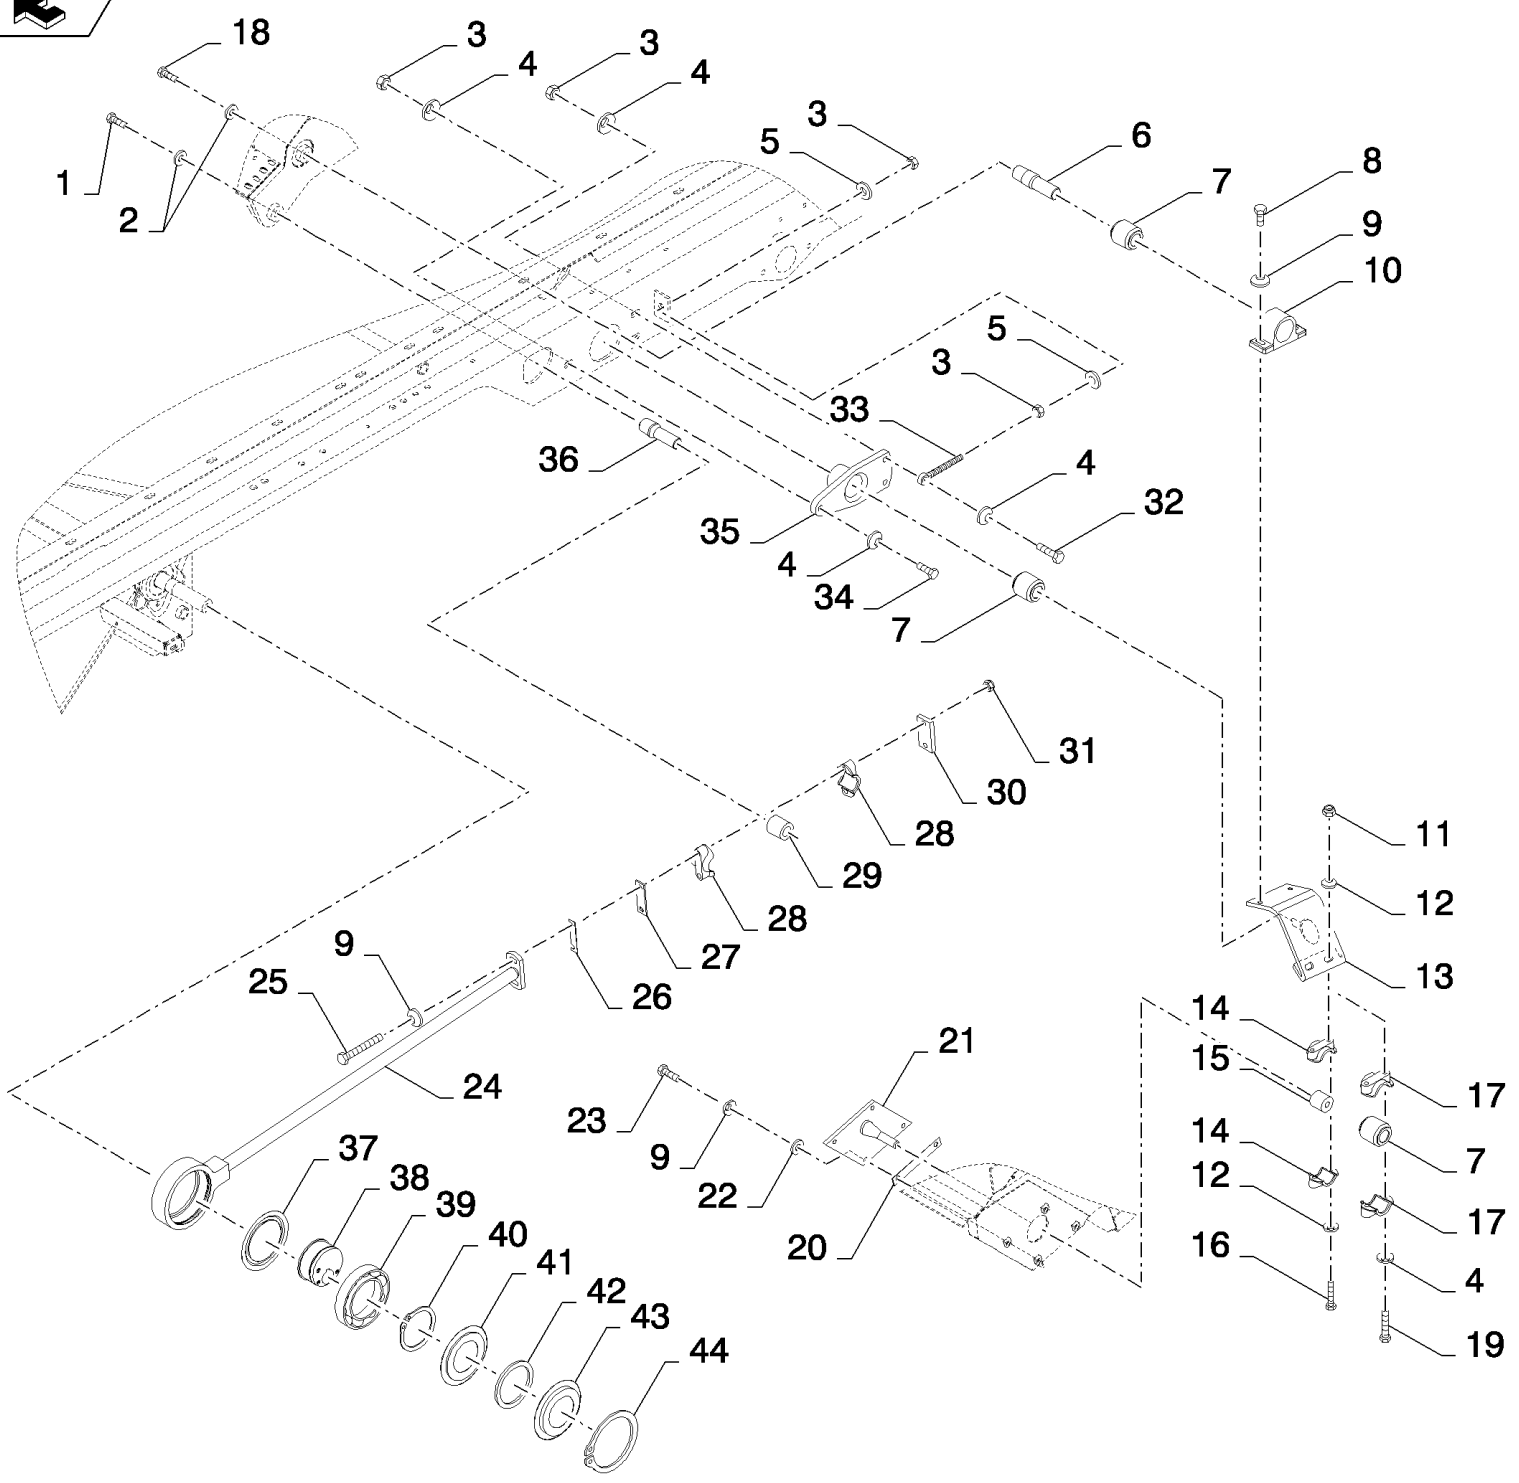

15.225(01) SHAKER SHOE

CSX7080 D660 - COMBINE (9/08-)

15.225(01) SHAKER SHOE

сылка	Номер детали	Кол-во	Описание
1	120091	2	BOLT, Hex, M16 x 60, 8.8,
2	86592702	4	WASHER, M16 x 45 x 6, HT, 16MM
3	9706685	8	NUT, M12, CI 8,
4	140046	AR	WASHER, SPRING, Belleville, M12,
5	140018	2	WASHER, M12 x 24 x 2.5,
6	9813486	2	SHAFT,
7	84459072	AR	BUSHING, RUBBER,
8	43139	4	BOLT, Hex, M10 x 25, 8.8, Full Thd,
9	140045	20	WASHER, SPRING, Belleville, M10,
10	9813482	2	HUB,
11	86629542	4	NUT, LOCK, M8 x 1.25, CI 8, , FOR CSX7070 AND CSX7080 ONLY, FOR CSX7040, CSX7050 AND CSX7060 ONLY
12	322358	8	WASHER, SPRING, Belleville, M8, , FOR CSX7040, CSX7050 AND CSX7060 ONLY, FOR CSX7070 AND CSX7080 ONLY
13	89813487	1	ARM, RH, FOR CSX7040, CSX7050 AND CSX7060 ONLY
13	89813487	1	ARM, RH, FOR CSX7040, CSX7050 AND CSX7060 ONLY, FOR SMALL GRAIN ONLY, FOR CSX7050 HILLSIDE ONLY
13	84439325	1	ARM, RH, FOR CSX7070 AND CSX7080 ONLY
13	89813488	1	ARM, LH, FOR CSX7040, CSX7050 AND CSX7060 ONLY
13	89813488	1	ARM, LH, FOR CSX7040, CSX7050 AND CSX7060 ONLY, FOR CSX7050 HILLSIDE ONLY, FOR SMALL GRAIN ONLY
13	84439331	1	ARM, LH, FOR CSX7070 AND CSX7080 ONLY
14	320033	4	HOUSING, , FOR CSX7040, CSX7050 AND CSX7060 ONLY
14	320033	4	HOUSING, , FOR CSX7040, CSX7050 AND CSX7060 ONLY, FOR SMALL GRAIN ONLY, FOR CSX7050 HILLSIDE ONLY
15	84000052	2	BUSHING, RUBBER, , FOR CSX7040, CSX7050 AND CSX7060 ONLY
15	84000052	2	BUSHING, RUBBER, , FOR CSX7040, CSX7050 AND CSX7060 ONLY, FOR CSX7050 HILLSIDE ONLY, FOR SMALL GRAIN ONLY
16	331175	4	BOLT, Hex, M8 x 75, 8.8,
17	84446877	4	HOUSING, BEARING, , FOR CSX7070 AND CSX7080 ONLY
18	440587	2	SCREW, Hex, M16 x 55, 8.8, Full Thd,
19	86508581	4	BOLT, Hex, M12 x 90, 8.8, , FOR CSX7070 AND CSX7080 ONLY
20	84031772	2	SUPPORT,
21	89504172	1	SUPPORT, RH, FOR CSX7040, CSX7050 AND CSX7060 ONLY
21	89504172	1	SUPPORT, RH, FOR CSX7040, CSX7050 AND CSX7060 ONLY, FOR SMALL GRAIN ONLY, FOR CSX7050 HILLSIDE ONLY
21	84439817	1	SUPPORT, RH, FOR CSX7070 AND CSX7080 ONLY
21	89504219	1	SUPPORT, LH, FOR CSX7040, CSX7050 AND CSX7060 ONLY
21	89504219	1	SUPPORT, LH, FOR CSX7040, CSX7050 AND CSX7060 ONLY, FOR CSX7050 HILLSIDE ONLY, FOR SMALL GRAIN ONLY
21	84439805	1	SUPPORT, LH, FOR CSX7070 AND CSX7080 ONLY
22	378244	8	WASHER, M10 x 24 x 2 Thk, , FOR CSX7050 HILLSIDE ONLY, FOR CSX7040, CSX7050 AND CSX7060 ONLY
23	43140	8	BOLT, Hex, M10 x 30, 8.8, Full Thd,
24	9504180	2	ARM,