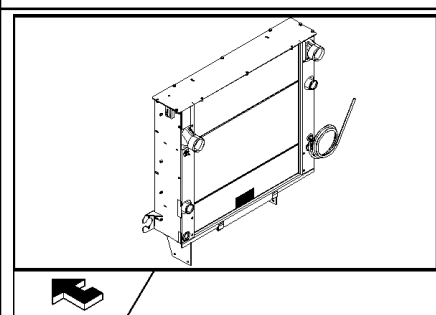

02.213(01) COOLERS

02.213(01) COOLERS

сылка	Номер детали	Кол-во	Описание
1	84983188	27	RIVET,
2	441031	1	DRAINCOCK/TAP, SUPPLY,
3	913888	1	CLAMP, HOSE,
4	400813	AR	HOSE, FLEXIBLE, L=3.5M
5	87318588	1	RUBBER,
6	87318589	1	RUBBER,
7	87318587	2	RUBBER,
8	87318590	2	RUBBER,
9	87318582	2	RUBBER,
10	87324165	2	PLATE,
11	87328773	1	PLATE,
12	87328450	1	FRAME,
13	87324720	AR	SEAL PROTECTION, L=2.08M
14	87331155	1	COOLER, OIL,
15	87328458	1	RADIATOR,
16	395779	1	CONNECTOR, HYD.,
17	87328459	1	INTERCOOLER,
18	400987	AR	SEAL, L=8.8M
19	87328461	1	PLATE,
20	401278	AR	SEAL, L=1.975M
21	322357	2	WASHER, SPRING, Belleville, M6,
22	86508568	2	SCREW, Hex, M6 x 16, 8.8,
23	322358	15	WASHER, SPRING, Belleville, M8,
24	120104	15	BOLT, Hex, M8 x 20, 8.8,
25	84983191	5	RIVET,