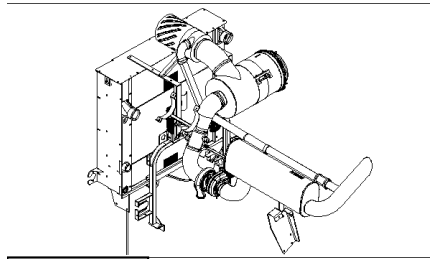

02.225(01) EXHAUST AND AIR FILTER

02.225(01) EXHAUST AND AIR FILTER

сылка	Номер детали	Кол-во	Описание
1	84458259	1	MUFFLER,
2	84042226	1	CLAMP,
3	87360775	1	PLATE, COVER,
4	84076899	1	CLAMP,
5	87342704	1	PLATE, COVER,
6	337049	1	CLAMP,
7	84458263	1	HOSE,
8	9706924	3	CLAMP, HOSE, #72, 4.06/5.00 Type F Worm,
9	84458265	1	TUBE,
10	382527	2	CLAMP, HOSE, M25-40, Worm,
11	84455137	1	ELBOW,
12	87336889	1	HOSE,
13	9706921	1	CLAMP, HOSE, #10, 0.56/1.06 Type F Worm,
14	84983512	1	CUP, COVER,
15	84334353	1	HOSE,
16	556701	4	CLAMP,
17	84458268	1	TUBE,
18	84458290	1	PRE-CLEANER ASSY, AIR,
19	84012068	2	CLAMP,
20	84458262	1	HOSE,
21	84457838	1	SUPPORT,
22	84442615	1	FILTER, AIR, (36,37)
23	84011850	1	HOSE,
24	120104	2	BOLT, Hex, M8 x 20, 8.8,
25	43128	2	BOLT, Hex, M8 x 30, 8.8,
26	43129	3	BOLT, Hex, M8 x 40, 8.8,
27	43140	2	BOLT, Hex, M10 x 30, 8.8, Full Thd,
28	43138	2	BOLT, Hex, M10 x 20, 8.8, Full Thd,
29	9507949	1	WASHER, M9 x 42 x 0.5,
30	322358	2	WASHER, SPRING, Belleville, M8,
31	378243	10	WASHER, M8,
32	140045	6	WASHER, SPRING, Belleville, M10,
33	9706690	1	NUT, M8, CI 8,
34	86629542	4	NUT, LOCK, M8 x 1.25, CI 8,
35	100016	2	NUT, M10, CI 8,
36	84072431	1	FILTER, ELEMENT,
37	84072430	1	FILTER, ELEMENT,