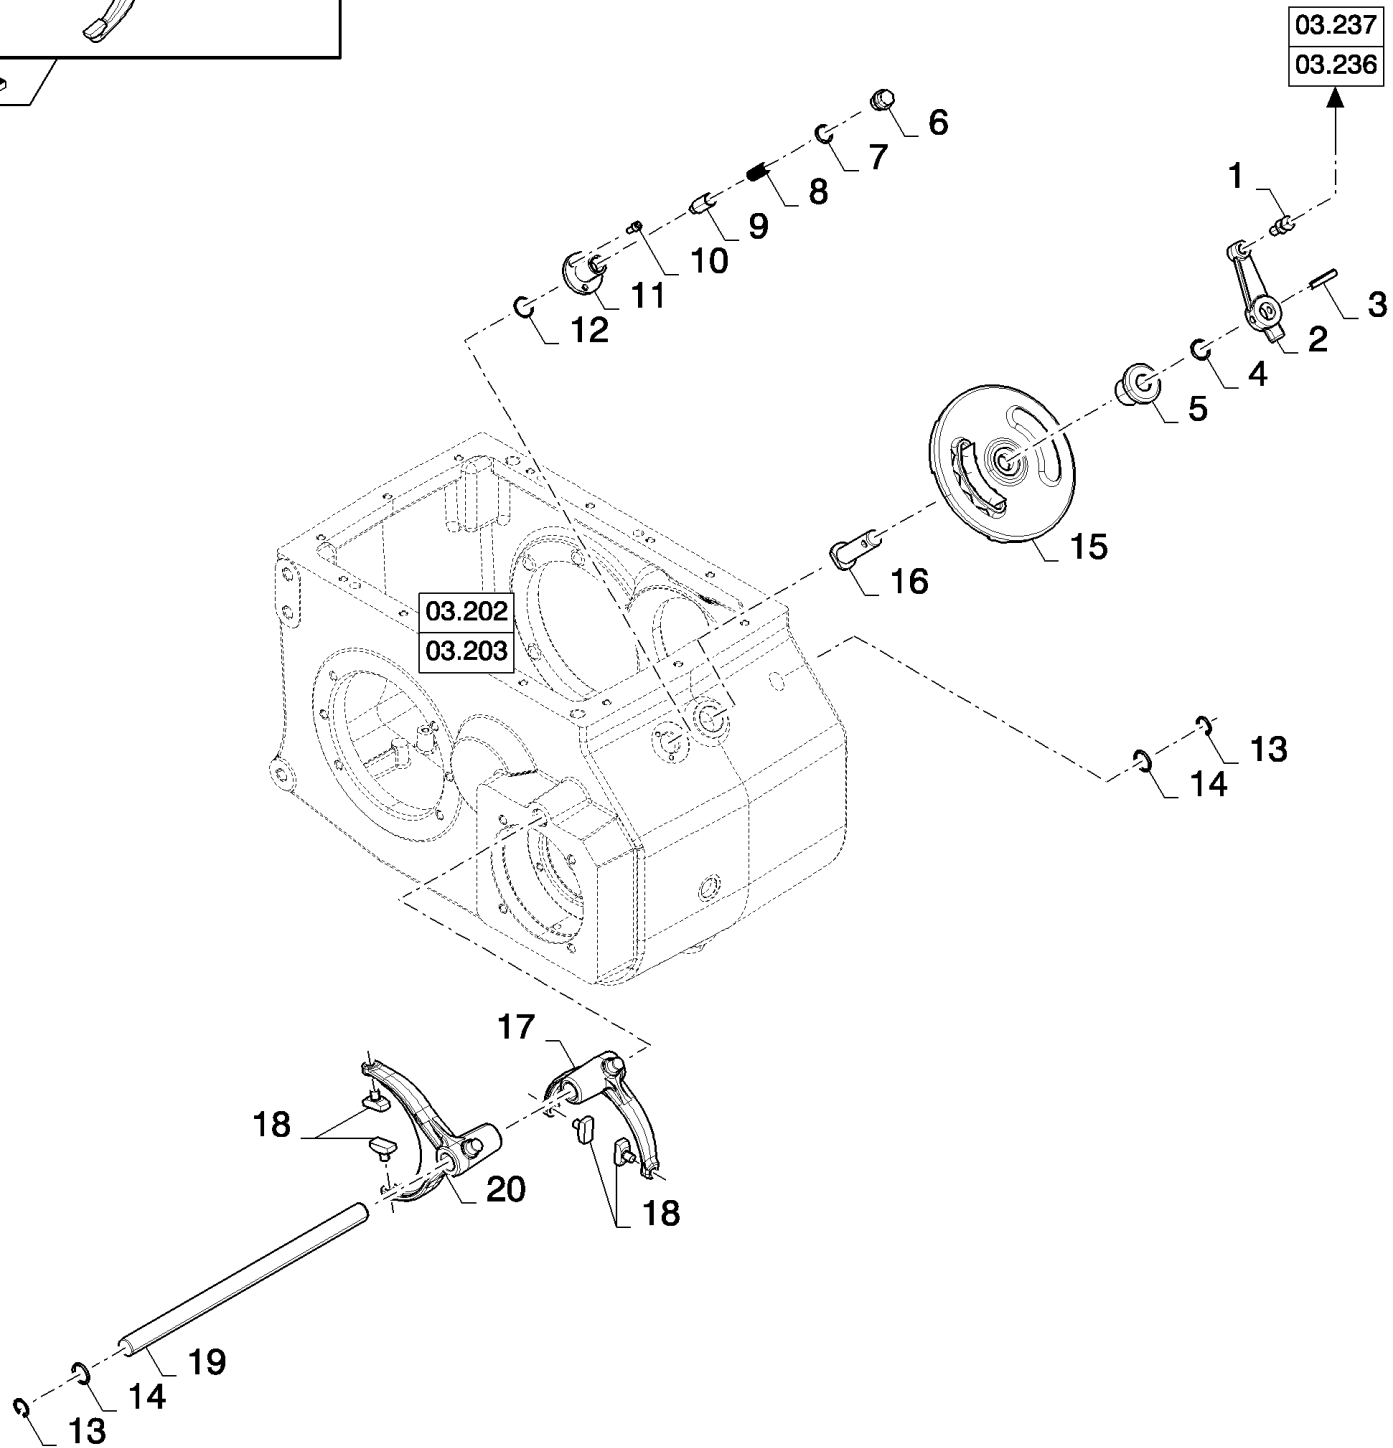

03.207(01) GEARBOX, GEARSHIFT CONTROL

сылка	Номер детали	Кол-во	Описание
1	9831211	1	JOINT, UNIVERSAL,
2	84432945	1	LEVER,
3	86548577	1	PIN, M8 x 40, Slotted,
4	304967	1	O-RING, M20 ID x 2.5 Thk,
5	84071821	1	INSERT, THREADED,
6	150060	1	PLUG,
7	9511034	1	GASKET,
8	180012	1	SPRING,
9	84077004	1	PIN,
10	84058583	3	SCREW, M6x16
11	84437357	1	BUSHING,
12	84077101	1	O-RING,
13	84078050	2	RING, SNAP, M22, Int,
14	86629585	2	O-RING, -118, 70 Duro, .862" ID x .103" Thk,
15	84076817	1	DISC,
16	84076955	1	SHAFT,
17	84071587	1	FORK, SHIFTER,
18	84432249	4	GUIDE,
19	84071538	1	SHAFT,
20	84071378	1	FORK, SHIFTER,