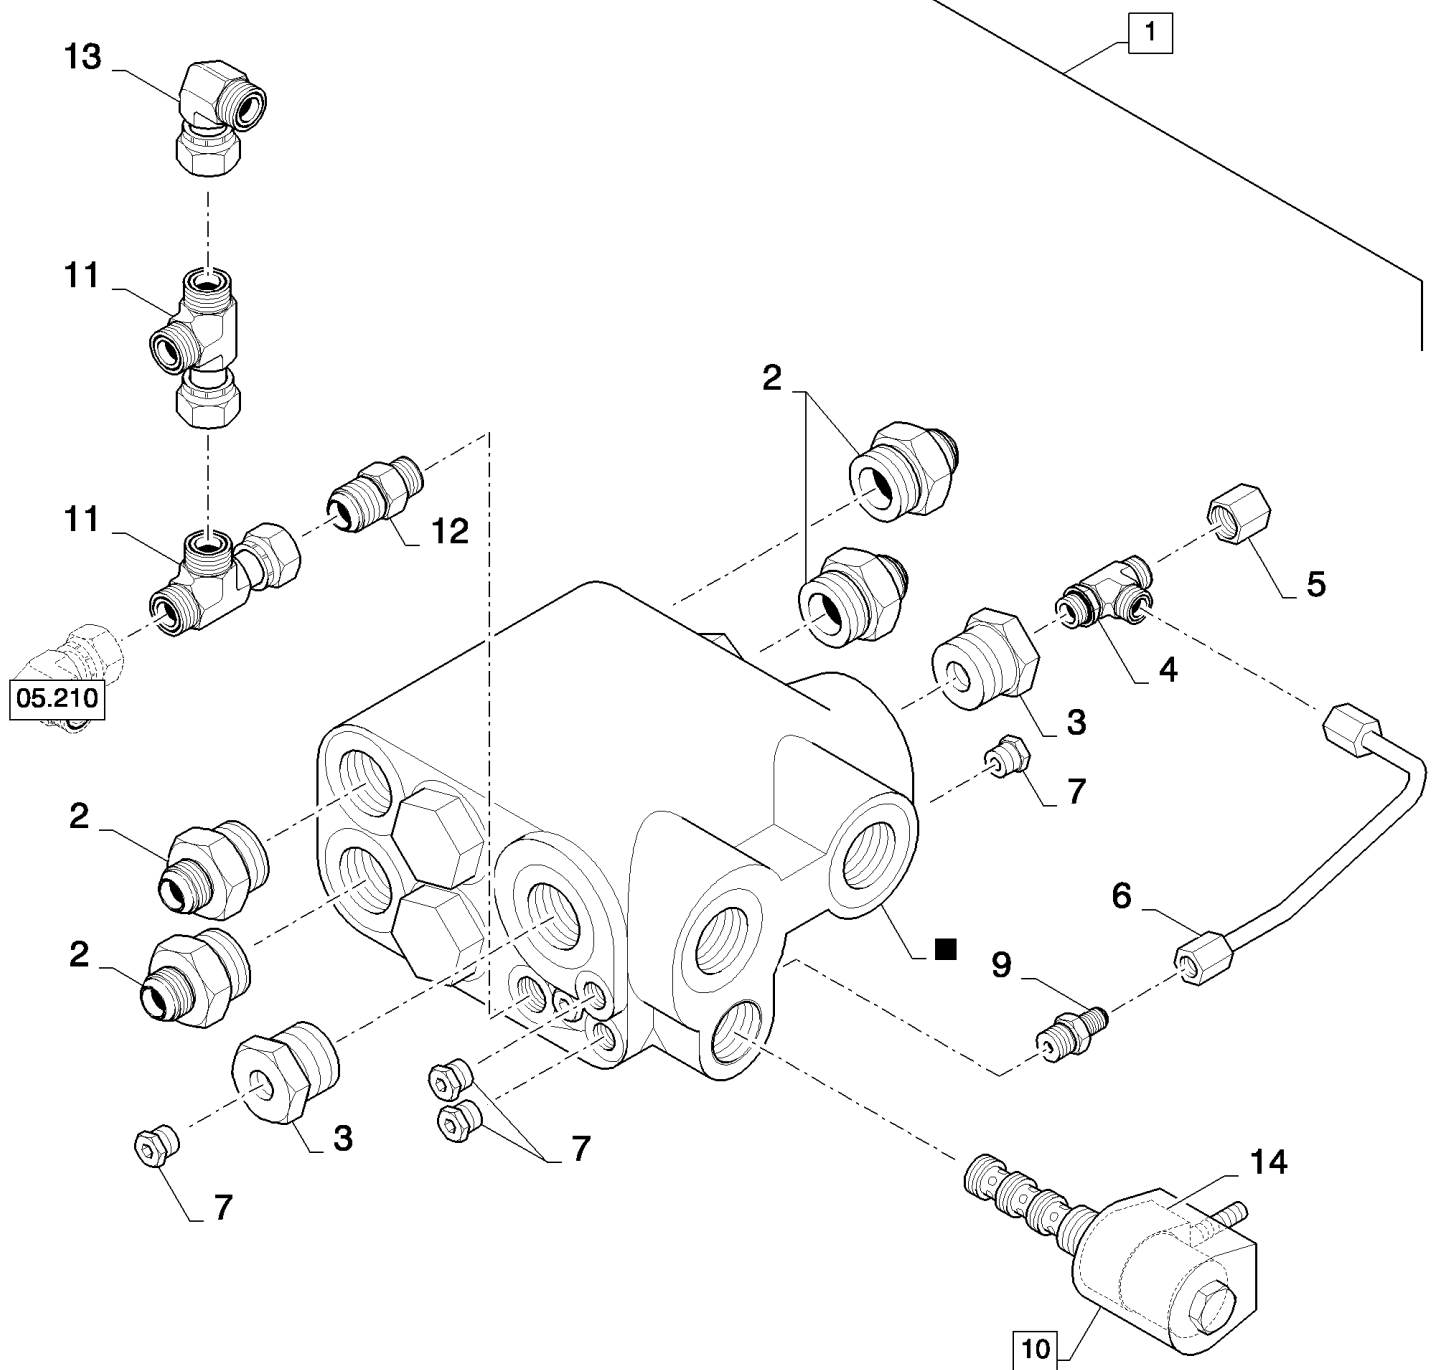

05.211(01) POWERED REAR AXLE : VALVE

сылка	Номер детали	Кол-во	Описание
1	84800187	1	VALVE, HYDRAULIC, (2 to 14)
2	176081	4	CONNECTOR, HYD., 3/4"-16, 37e x 1 1/16"-12, O-Ring,
3	84818470	2	CONNECTOR, HYD.,
4	9512226	1	CONNECTION, 3 WAY,
5	NS	1	NOT SERVICED,
6	9512171	1	TUBE,
7	NS	4	NOT SERVICED,
8	84800210	1	KIT, SEALS,
9	265235	1	CONNECTOR, HYD., 7/16"-20, 37e x 7/16"-20, O-Ring,
10	9512173	1	VALVE, HYDRAULIC, (14)
11	86511870	2	TEE, 37e, 3/4"-16 x 3/4"-16, Fem Sw Run,
12	84818471	1	CONNECTOR, HYD.,
13	248974	1	ELBOW, 90e, 3/4"-16, 37e x 3/4"-16, 37e Fem Sw,
14	9512196	1	ELECTROMAGNET,