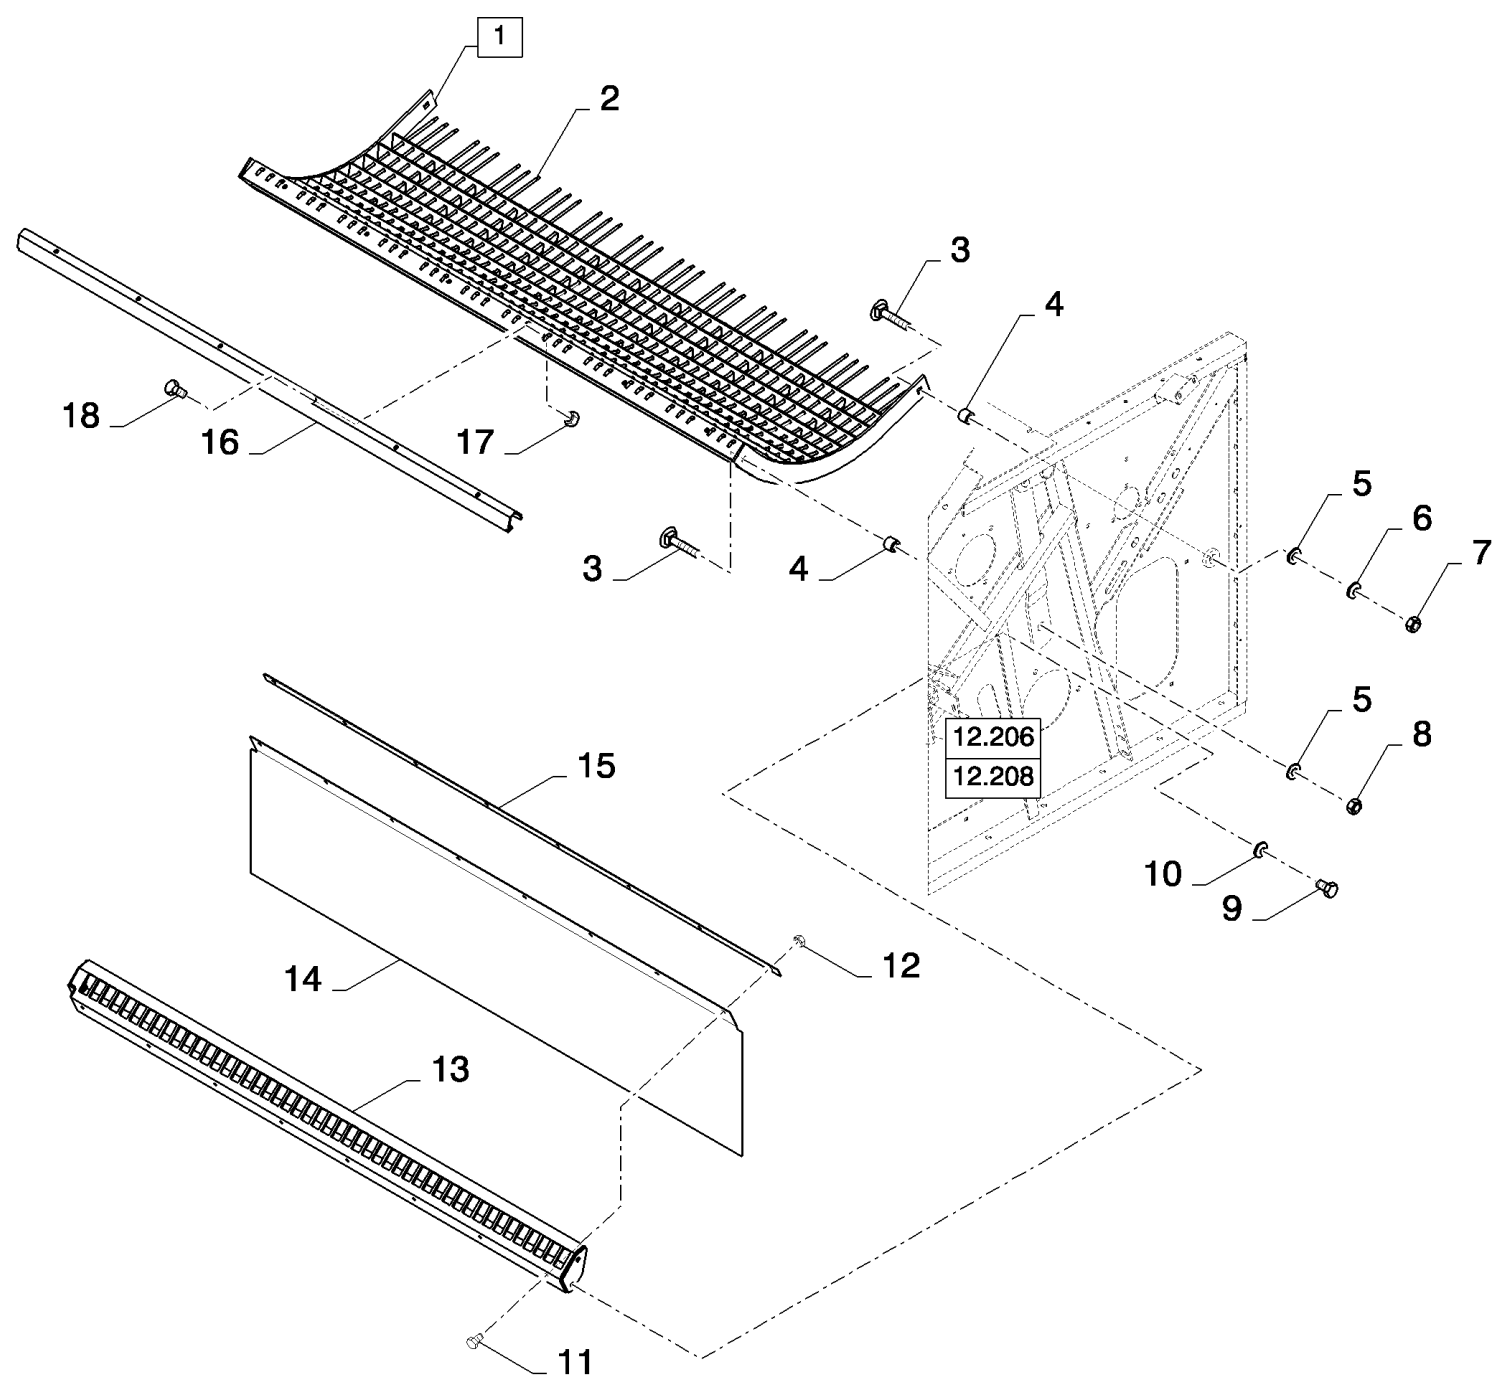

14.207(01) CONCAVE, ROTARY SEPARATOR

14.207(01) CONCAVE, ROTARY SEPARATOR

сылка	Номер детали	Кол-во	Описание
1	84431261	1	CONCAVE, (2), FOR CSX7040, CSX7050, CSX7050 HILLSIDE AND CSX7060 ONLY
1	84431236	1	CONCAVE, (2), FOR CSX7070 AND CSX7080 ONLY
2	84011227	30	WIRE, , FOR CSX7040, CSX7050, CSX7050 HILLSIDE AND CSX7060 ONLY
2	84011227	36	WIRE, , FOR CSX7070 AND CSX7080 ONLY
3	328754	4	BOLT, CARRIAGE, Short NK, M12 x 40, CI8.8, Full Thd,
4	84073698	4	BUSHING,
5	543043	4	WASHER, M13 x 35 x 2.5 Thk,
6	140046	2	WASHER, SPRING, Belleville, M12,
7	9706685	2	NUT, M12, CI 8,
8	100038	2	NUT, M12 x 1.75, CI 8,
9	43138	4	BOLT, Hex, M10 x 20, 8.8, Full Thd,
10	140045	4	WASHER, SPRING, Belleville, M10,
11	86508568	7	SCREW, Hex, M6 x 16, 8.8,
12	353308	7	NUT, M6 x 1, CI 8,
13	84431285	1	GRILLE, , FOR CSX7040, CSX7050, CSX7050 HILLSIDE AND CSX7060 ONLY
13	84072239	1	GRILLE, , FOR CSX7070 AND CSX7080 ONLY
14	84431263	1	CANVAS, , FOR CSX7040, CSX7050, CSX7050 HILLSIDE AND CSX7060 ONLY
14	84073686	1	CANVAS, , FOR CSX7070 AND CSX7080 ONLY
15	84431271	1	PLATE, FIXING, , FOR CSX7040, CSX7050, CSX7050 HILLSIDE AND CSX7060 ONLY
15	84073695	1	PLATE, FIXING, , FOR CSX7070 AND CSX7080 ONLY
16	84431267	1	PROFILE, , FOR CSX7040, CSX7050, CSX7050 HILLSIDE AND CSX7060 ONLY
16	84073696	1	PROFILE, , FOR CSX7070 AND CSX7080 ONLY
17	86629542	6	NUT, LOCK, M8 x 1.25, CI 8,
18	120061	6	BOLT, Hex, M8 x 60, 8.8,