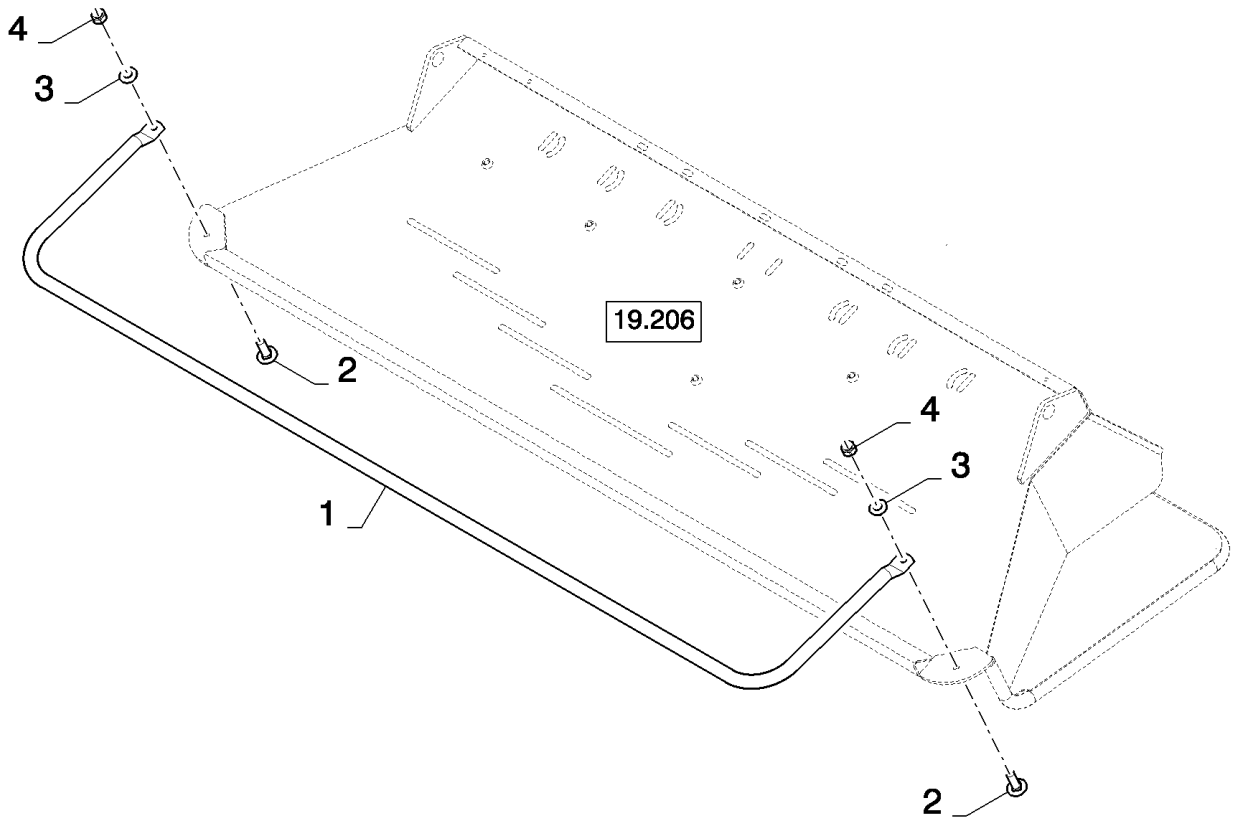

19.209(01) SAFETY RAILING ON CHOPPER - FOR LATERALE ONLY

CSX7080 D660 - COMBINE (9/08-)

19.209(01) SAFETY RAILING ON CHOPPER - FOR LATERALE ONLY

сылка	Номер детали	Кол-во	Описание
1	87708101	1	PROTECTION,
2	308761	2	BOLT, CARRIAGE, Short NK, M8 x 25, CI8.8, Full Thd,
3	322358	2	WASHER, SPRING, Belleville, M8,
4	9706690	2	NUT, M8, CI 8,