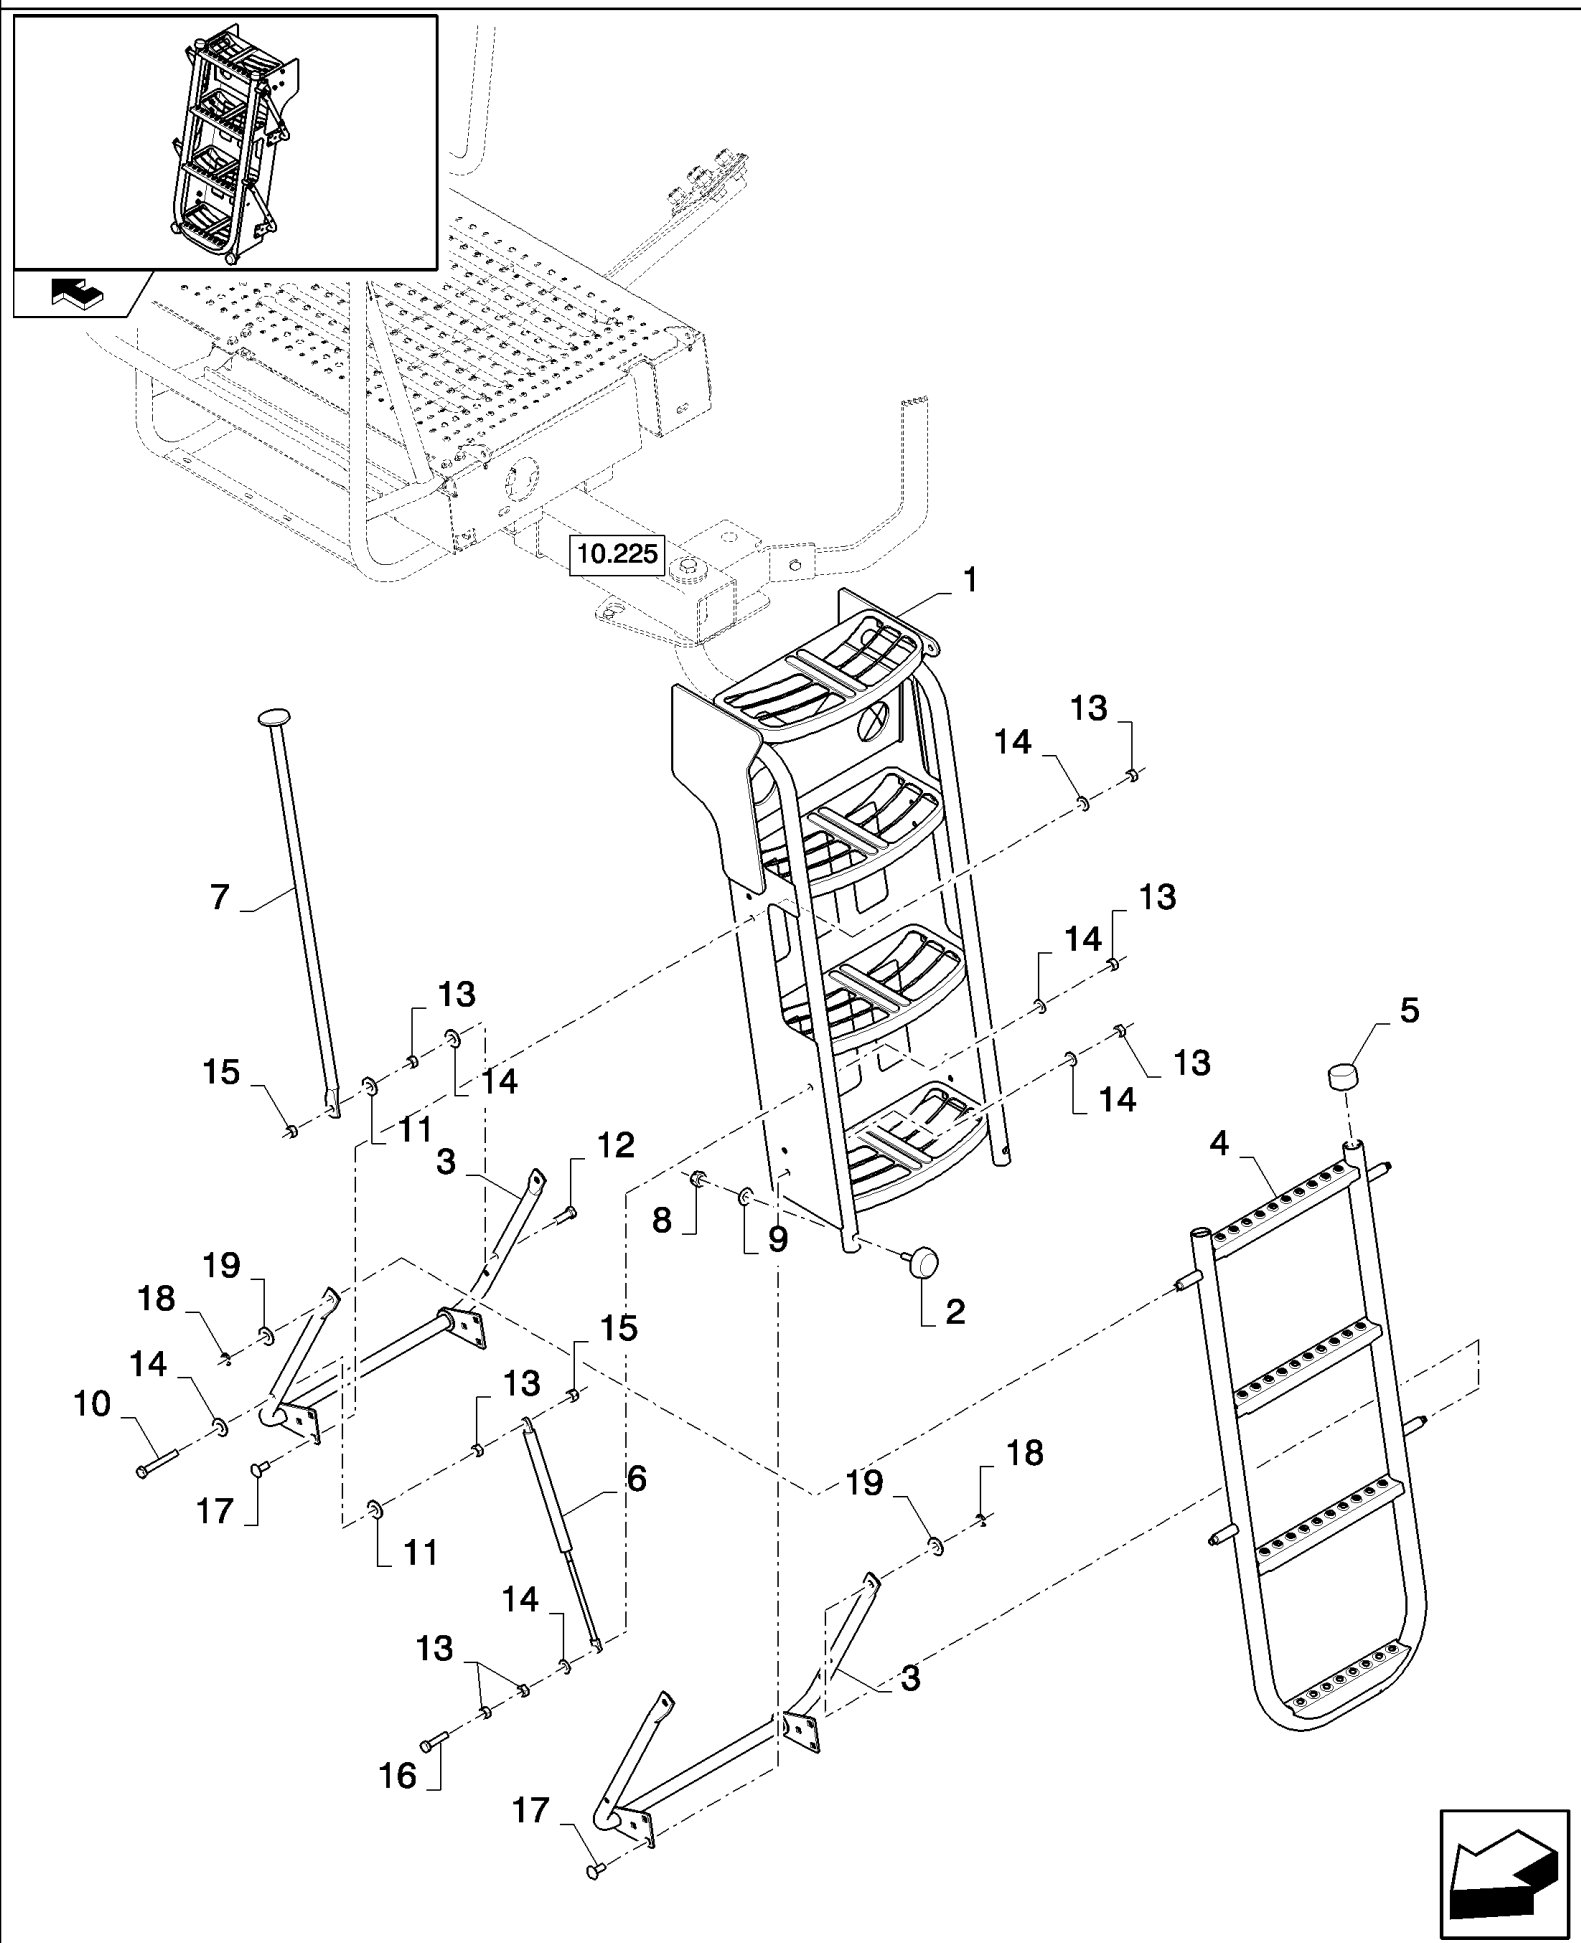

10.226(01) OPERATOR'S PLATFORM LADDER

10.226(01) OPERATOR'S PLATFORM LADDER

сылка	Номер детали	Кол-во	Описание
1	87595893	1	LADDER,
2	84440416	2	INSULATOR BLOCK,
3	84122621	2	BRACKET,
4	87643899	1	LADDER,
5	84014501	2	PLUG,
6	87498267	1	SHOCK ABSORBER,
7	87648903	1	HANDRAIL,
8	100037	1	NUT, M10 x 1.5, CI 8,
9	140045	2	WASHER, SPRING, Belleville, M10,
10	386045	1	SCREW, Hex, M8 x 45, 8.8, , BSN C675
10	86625002	1	SCREW, Hex, M8 x 45, 8.8, Full Thd, , ASN D676
11	86624184	3	WASHER, M8 x 16 x 1.6,
12	87310377	1	
13	9706690	13	NUT, M8, CI 8,
14	322358	10	WASHER, SPRING, Belleville, M8,
15	86629542	2	NUT, LOCK, M8 x 1.25, CI 8,
16	412479	1	BOLT, Hex, M8 x 35, 8.8,
17	86507486	8	BOLT, CARRIAGE, Short NK, M8 x 20, CI8.8, Full Thd,
18	9992582	4	LOCK,
19	378244	4	WASHER, M10 x 24 x 2 Thk,