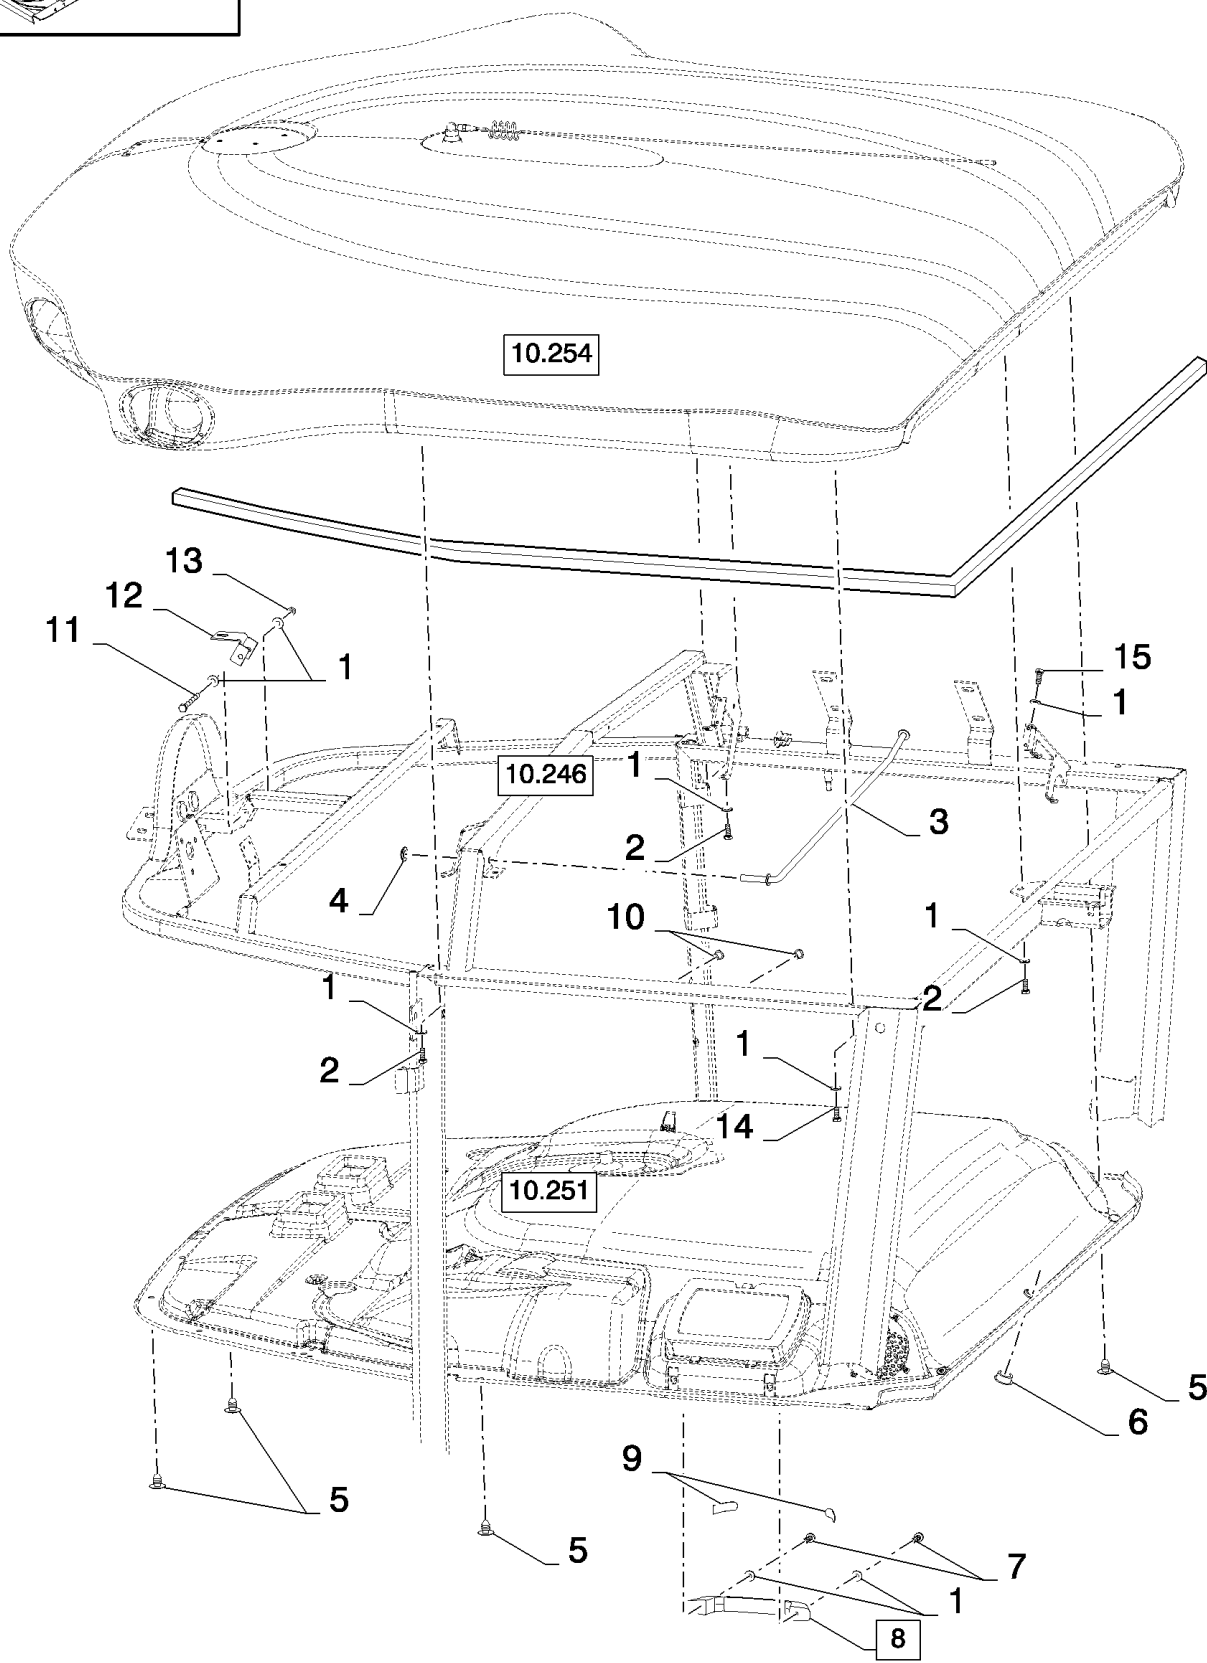

10.255(01) CAB ROOF

10.255(01) CAB ROOF

сылка	Номер детали	Кол-во	Описание
1	322357	19	WASHER, SPRING, Belleville, M6,
2	86508568	4	SCREW, Hex, M6 x 16, 8.8,
3	84814199	1	ARM, SUPPORTING,
4	431021	1	WASHER, SPECIAL,
5	84000834	16	PLUG,
6	84989341	1	PLUG,
7	86511831	2	SCREW, Cross Pan Hd, M6 x 25, M6x25
8	9500185	1	HANDLE, (9)
9	NSS	2	NOT SERVICED SEPARATELY,
10	9833239	2	NUT, M6
11	338413	1	BOLT, Hex, M6 x 60, 8.8,
12	84989197	1	SUPPORT,
13	9706755	2	NUT, M6, CI 8,
14	86977786	4	BOLT, Hex, M6 x 25, 8.8,
15	86585711	4	SCREW, Cross Pan Hd, M6 x 10,
16	82036366	AR	SECURING BAND, L=5.61M