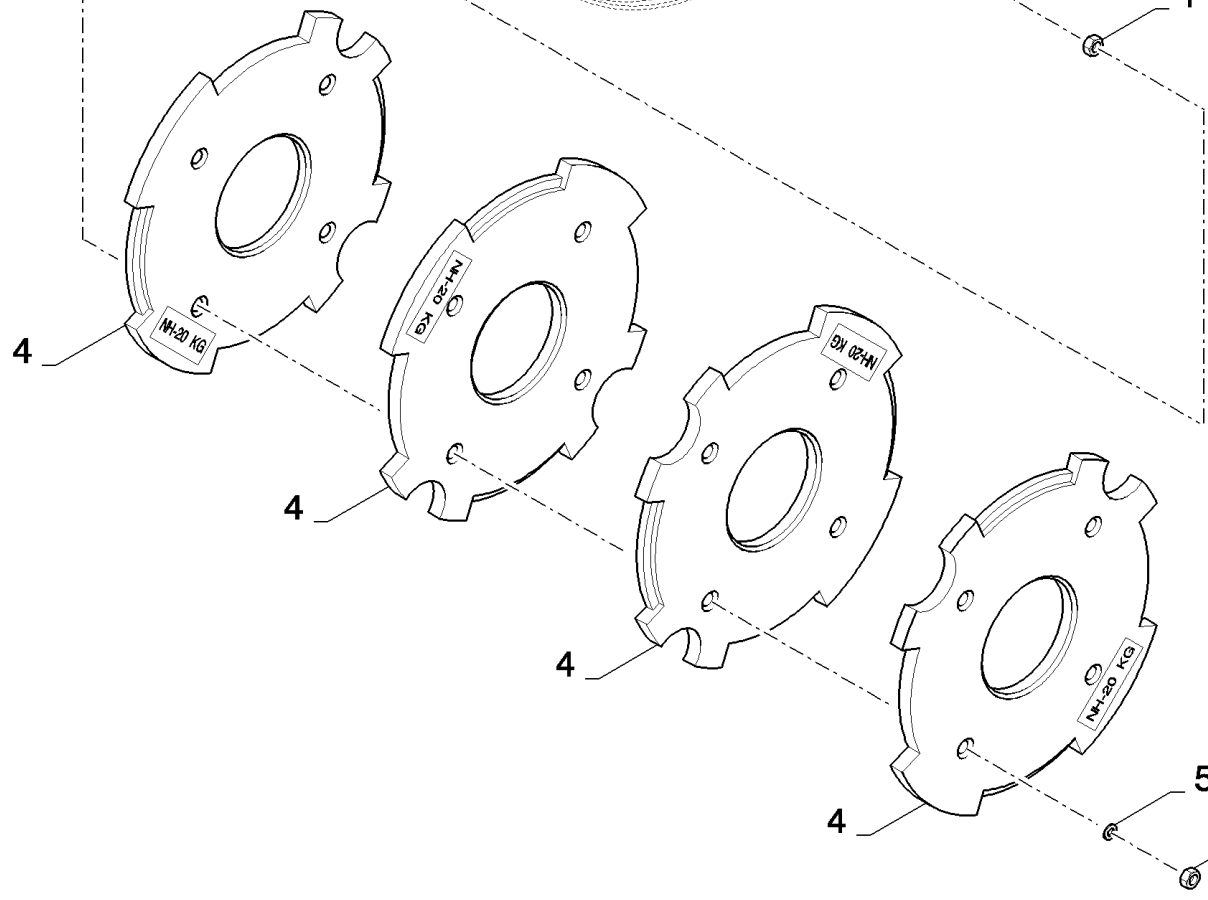

11.225(01) COUNTERWEIGHTS

11.225(01) COUNTERWEIGHTS

сылка	Номер детали	Кол-во	Описание
1	9706685	24	NUT, M12, CI 8,
2	300913	8	WASHER, LOCK, M12.5,
3	84989794	8	ROD, THREADED, M12 x 220, , FOR 200 KG
3	84989795	8	ROD, THREADED, M12 x 383, , FOR 400 KG
4	84438813	10	WEIGHT, COUNTER, , FOR 200 KG
4	84438813	20	WEIGHT, COUNTER, , FOR 400 KG
5	394630	8	WASHER, M13 x 28 x 4, HT,