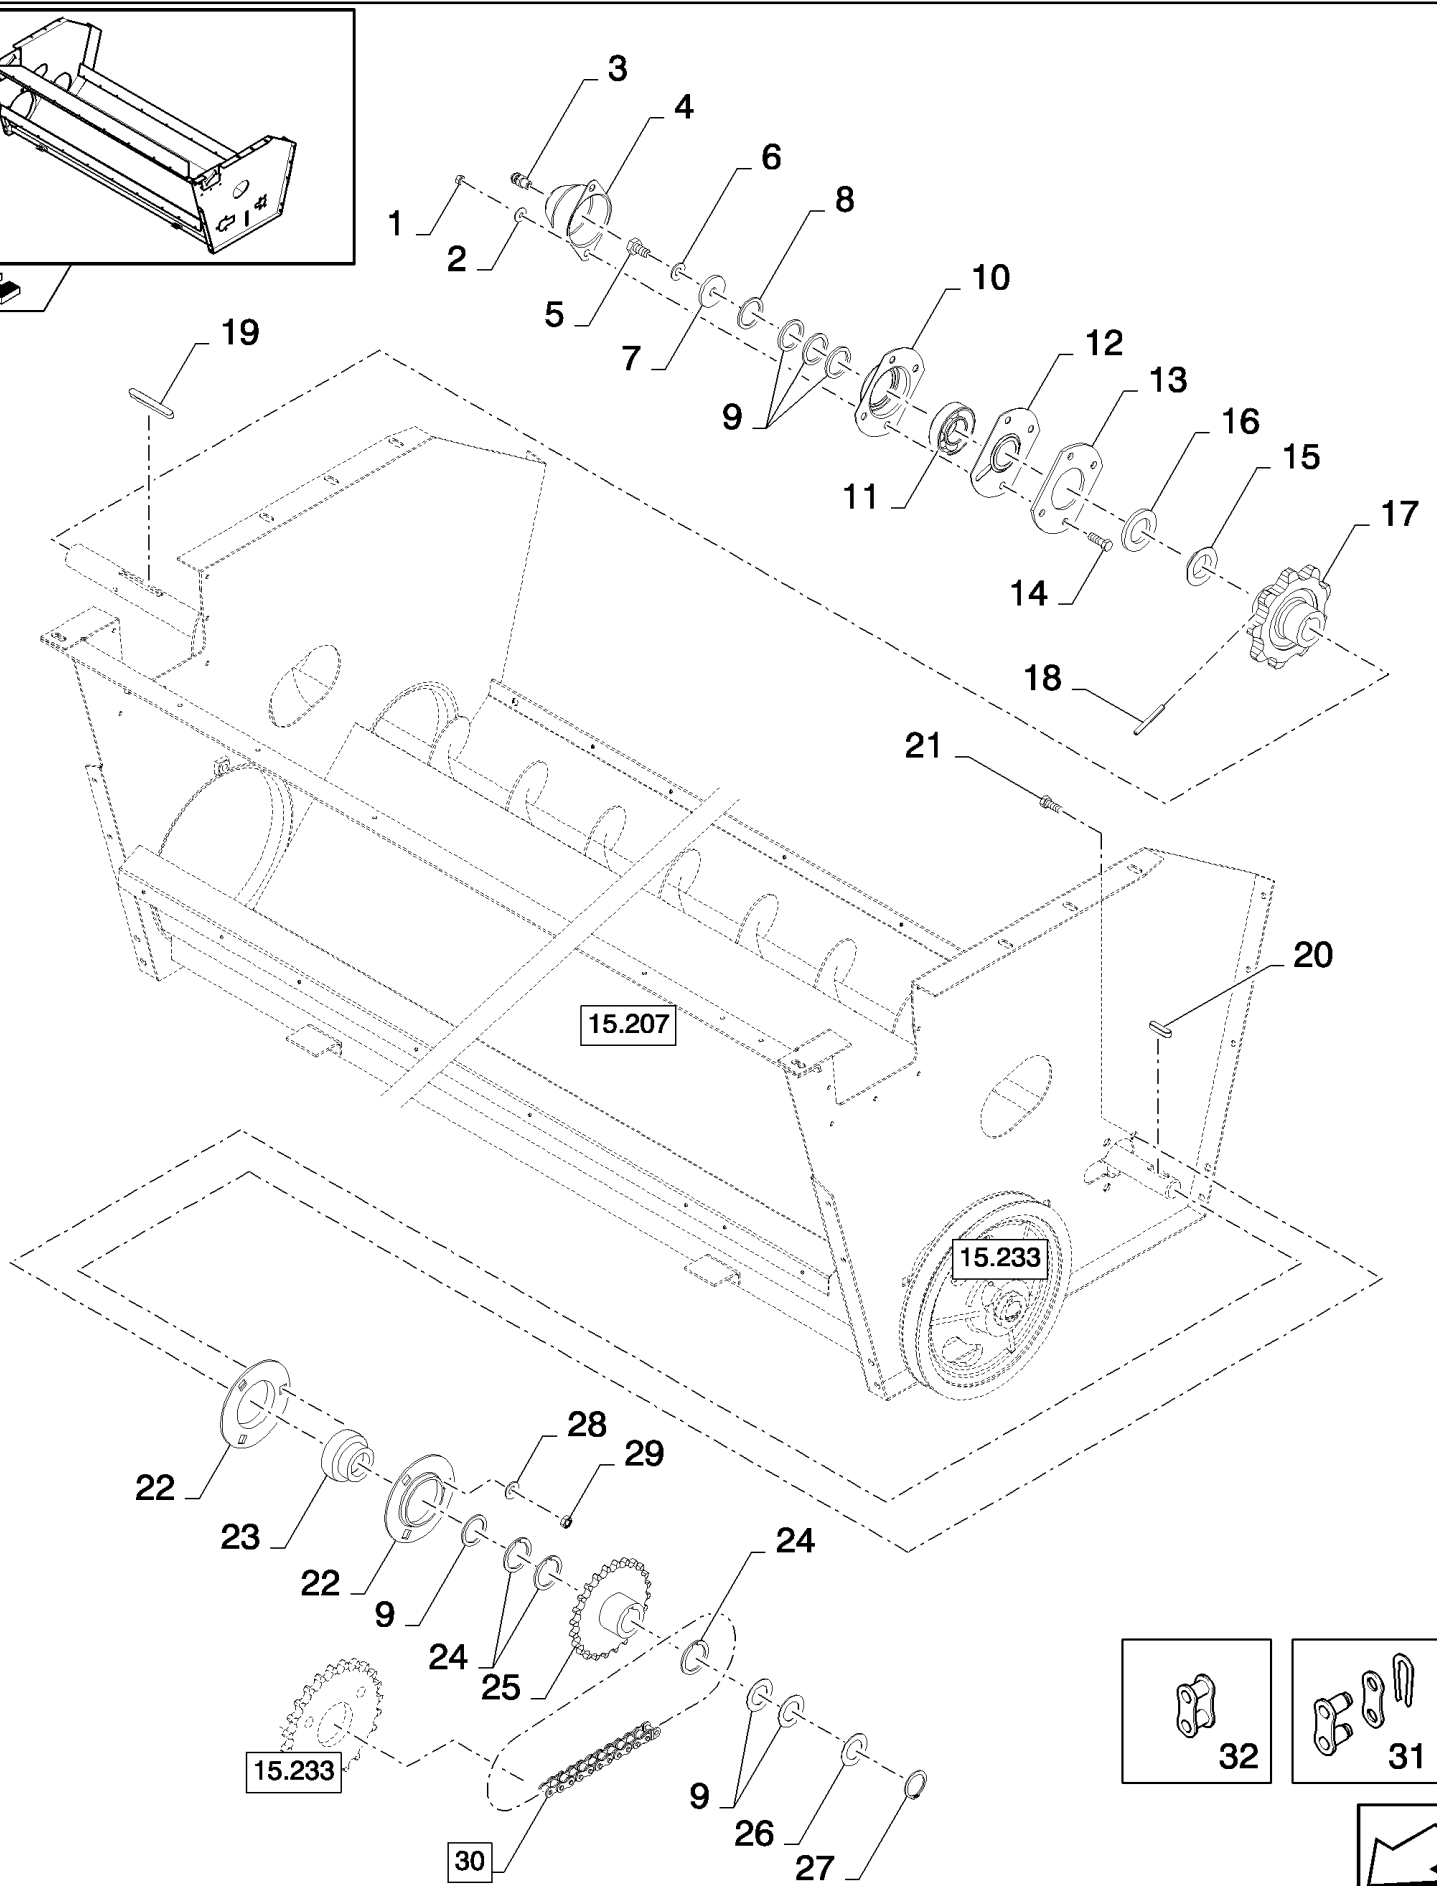

15.213(01) TAILINGS ELEVATORS, BOTTOM AUGER

15.213(01) TAILINGS ELEVATORS, BOTTOM AUGER

сылка	Номер детали	Кол-во	Описание
1	9706690	4	NUT, M8, CI 8,
2	322358	4	WASHER, SPRING, Belleville, M8,
3	332038	1	NIPPLE, LUBE,
4	310067	1	COVER,
5	43138	1	BOLT, Hex, M10 x 20, 8.8, Full Thd,
6	140045	1	WASHER, SPRING, Belleville, M10,
7	140219	1	WASHER, 11MM
8	140109	1	WASHER, 31MM
9	140110	6	WASHER, M31 x 40,
10	9511041	1	FLANGE,
11	210064	1	BEARING ASSY,
12	84814927	1	COVER,
13	84981540	1	FLANGE,
14	43127	4	BOLT, Hex, M8 x 25, 8.8,
15	310072	1	RING,
16	220062	1	ELEMENT, SEALING,
17	87724884	1	SPROCKET,
18	333960	1	PIN, LOCK, M6 x 50, Slotted,
19	354775	1	KEY, M10 x 8 x 40, Par,
20	170008	1	KEY, M8 x 7 x 40, Par,
21	86633356	3	BOLT, CARRIAGE, Short NK, M10 x 25, CI8.8, Full Thd,
22	40697	2	FLANGE,
23	325106	1	BEARING, BALL,
24	444974	3	WASHER,
25	84981224	1	SPROCKET, DRIVEN,
26	140108	1	WASHER, 31MM
27	370003	1	RING, SNAP, M30, Ext,
28	412655	3	WASHER, SPRING, Belleville, M10,
29	100016	3	NUT, M10, CI 8,
30	216820	1	CHAIN, (31,32)
31	25194	1	LINK, CONNECTING,
32	25805	63	LINK, CONNECTING,