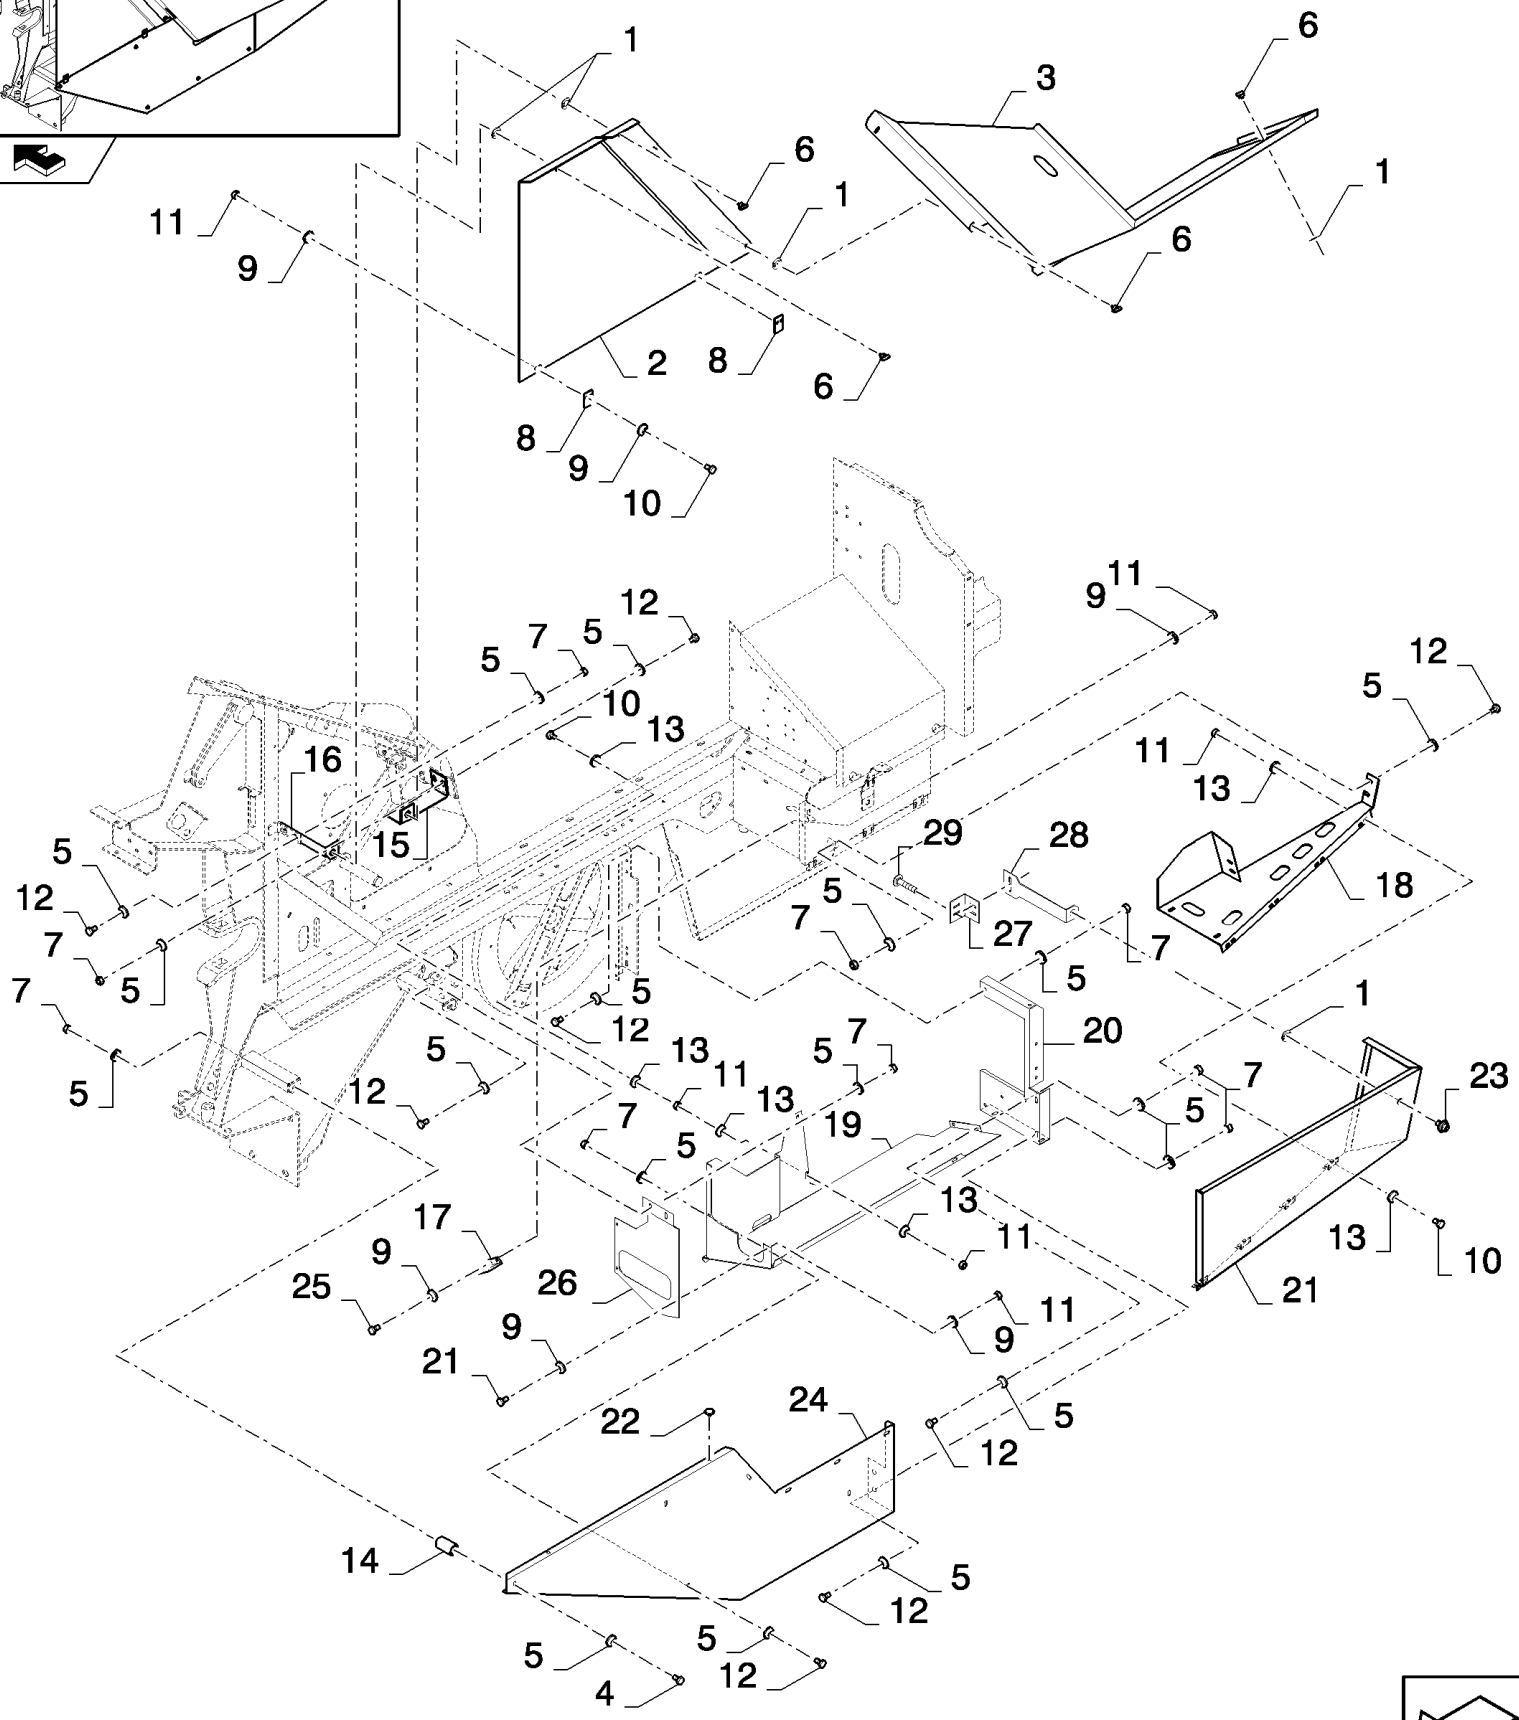

сылка	Номер детали	Кол-во	Описание
1	9514605	6	WASHER, LOCK, M9.8 x 18.5,
2	84443864	1	SHIELD,
3	84462924	1	SHIELD,
4	120061	2	BOLT, Hex, M8 x 60, 8.8,
5	322358	44	WASHER, SPRING, Belleville, M8, , BSN C667
5	322358	40	WASHER, SPRING, Belleville, M8, , ASN D668
6	9831581	5	LOCK,
7	9706690	22	NUT, M8, CI 8, , BSN C667
7	9706690	20	NUT, M8, CI 8, , ASN D668
8	84334503	2	PLATE, PLASTIC,
9	322357	12	WASHER, SPRING, Belleville, M6, , BSN C667
9	322357	18	WASHER, SPRING, Belleville, M6, , ASN D668
10	120100	4	BOLT, Hex, M6 x 20, 8.8,
11	9706755	18	NUT, M6, CI 8, , BSN C667
11	9706755	22	NUT, M6, CI 8, , ASN D668
12	120104	20	BOLT, Hex, M8 x 20, 8.8, , BSN C667
12	120104	18	BOLT, Hex, M8 x 20, 8.8, , ASN D668
13	412649	24	WASHER, SPRING, Belleville, M6,
14	84458653	1	BUSHING, SPLINED,
15	84334692	1	SUPPORT,
16	84334691	1	SUPPORT,
17	84462928	1	PLATE,
18	84448548	1	PLATE, , BSN C667
18	84124908	1	PLATE, , ASN D668
19	87527000	1	SHIELD,
20	87527058	1	SUPPORT,
21	84989591	1	SHIELD,
22	331233	2	PLUG,
23	89514603	1	LOCK,
24	84444602	1	SHIELD,
25	86508568	2	SCREW, Hex, M6 x 16, 8.8, , BSN C667
25	86508568	4	SCREW, Hex, M6 x 16, 8.8, , ASN D668
26	87527283	1	PLATE, , FOR 20 KM/H ONLY
26	87527285	1	PLATE, , FOR STANDARD, MUDDY CONDITIONS ONLY
27	84128218	1	BRACKET, , ASN D668
28	84128217	1	BRACKET, , ASN D668
29	86512439	2	BOLT, CARRIAGE, Short NK, M6 x 16, CI8.8, Full Thd, , ASN D668