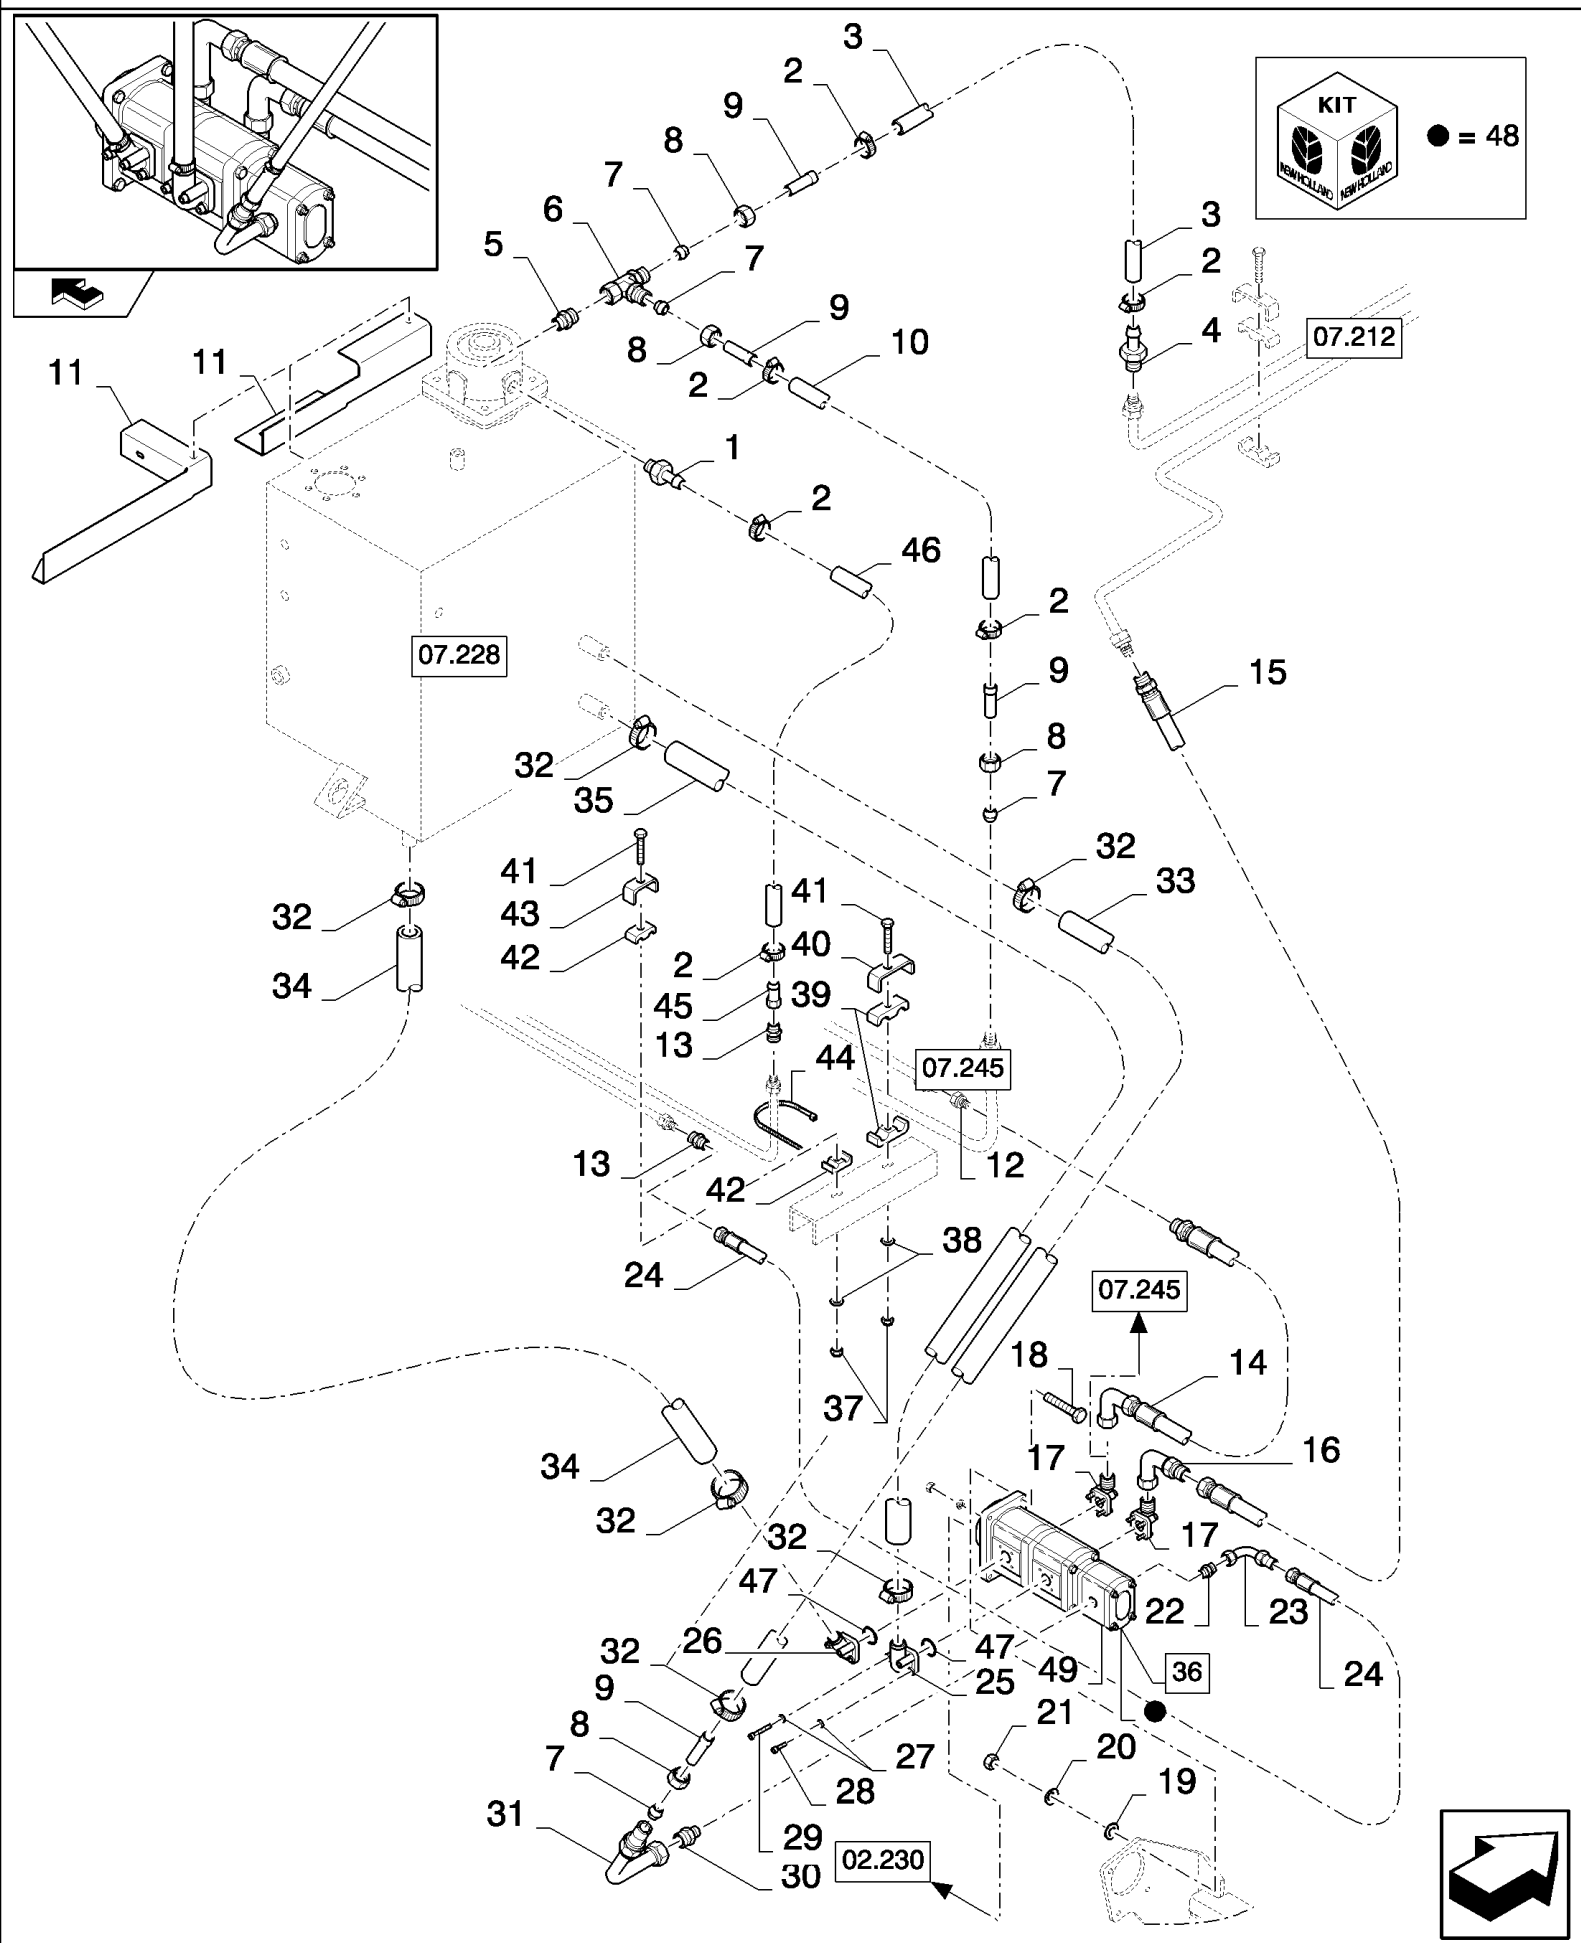

07.214(01) HYDRAULIC PUMP, WITH LATERAL FLOTATION

07.214(01) HYDRAULIC PUMP, WITH LATERAL FLOTATION

сылка	Номер детали	Кол-во	Описание
1	457407	1	CONNECTOR, HYD.,
2	326082	8	CLAMP,
3	87332266	1	HOSE ASSY.,
4	84000318	1	CONNECTOR, HYD.,
5	9501819	1	CONNECTOR, HYD.,
6	84042442	1	CONNECTION, 3 WAY,
7	335168	4	FERRULE, 18MM
8	335170	4	NUT, 18MM
9	84012346	4	TUBE,
10	750207	1	HOSE,
11	87601996	1	SUPPORT,
12	335174	1	CONNECTOR, HYD., M24 x 1.5,
13	150018	2	CONNECTOR, HYD., M18 x 1.5 x 28,
14	9815904	1	SLEEVE,
15	426397	1	HOSE, FLEXIBLE,
16	435349	1	ELBOW,
17	337208	2	ELBOW,
18	43128	4	BOLT, Hex, M8 x 30, 8.8,
19	140016	4	WASHER, M8 x 16 x 1.6,
20	412654	4	WASHER, LOCK, 8MM
21	9706690	4	NUT, M8, CI 8,
22	84454640	1	CONNECTOR, HYD.,
23	9508529	1	ELBOW,
24	9833953	1	HOSE,
25	450594	1	ELBOW,
26	753432	1	FILTER,
27	140044	8	WASHER, 6MM
28	120229	4	SCREW, Hex Soc Hd, M6 x 20, 8.8,
29	356464	4	SCREW, M6x50
30	394373	1	CONNECTOR, HYD.,
31	84019177	1	ELBOW,
32	382527	4	CLAMP, HOSE, M25-40, Worm,
33	84989249	1	HOSE,
34	84989442	1	HOSE,
35	84989443	1	HOSE,
36	84444861	1	PUMP, HYDRAULIC, (48,49)
37	412152	2	NUT, LOCK, M6 x 1, CI 8.8,
38	86588450	2	WASHER, M6 x 12 x 1.6 Thk,
39	430356	2	CLAMP,
40	84814948	1	SUPPORT,
41	120056	2	BOLT, Hex, M6 x 50, 8.8,
42	430357	2	CLAMP,
43	431941	1	SUPPORT,
44	396718	2	STRAP, CABLE,
45	84434919	1	CONNECTOR, HYD.,