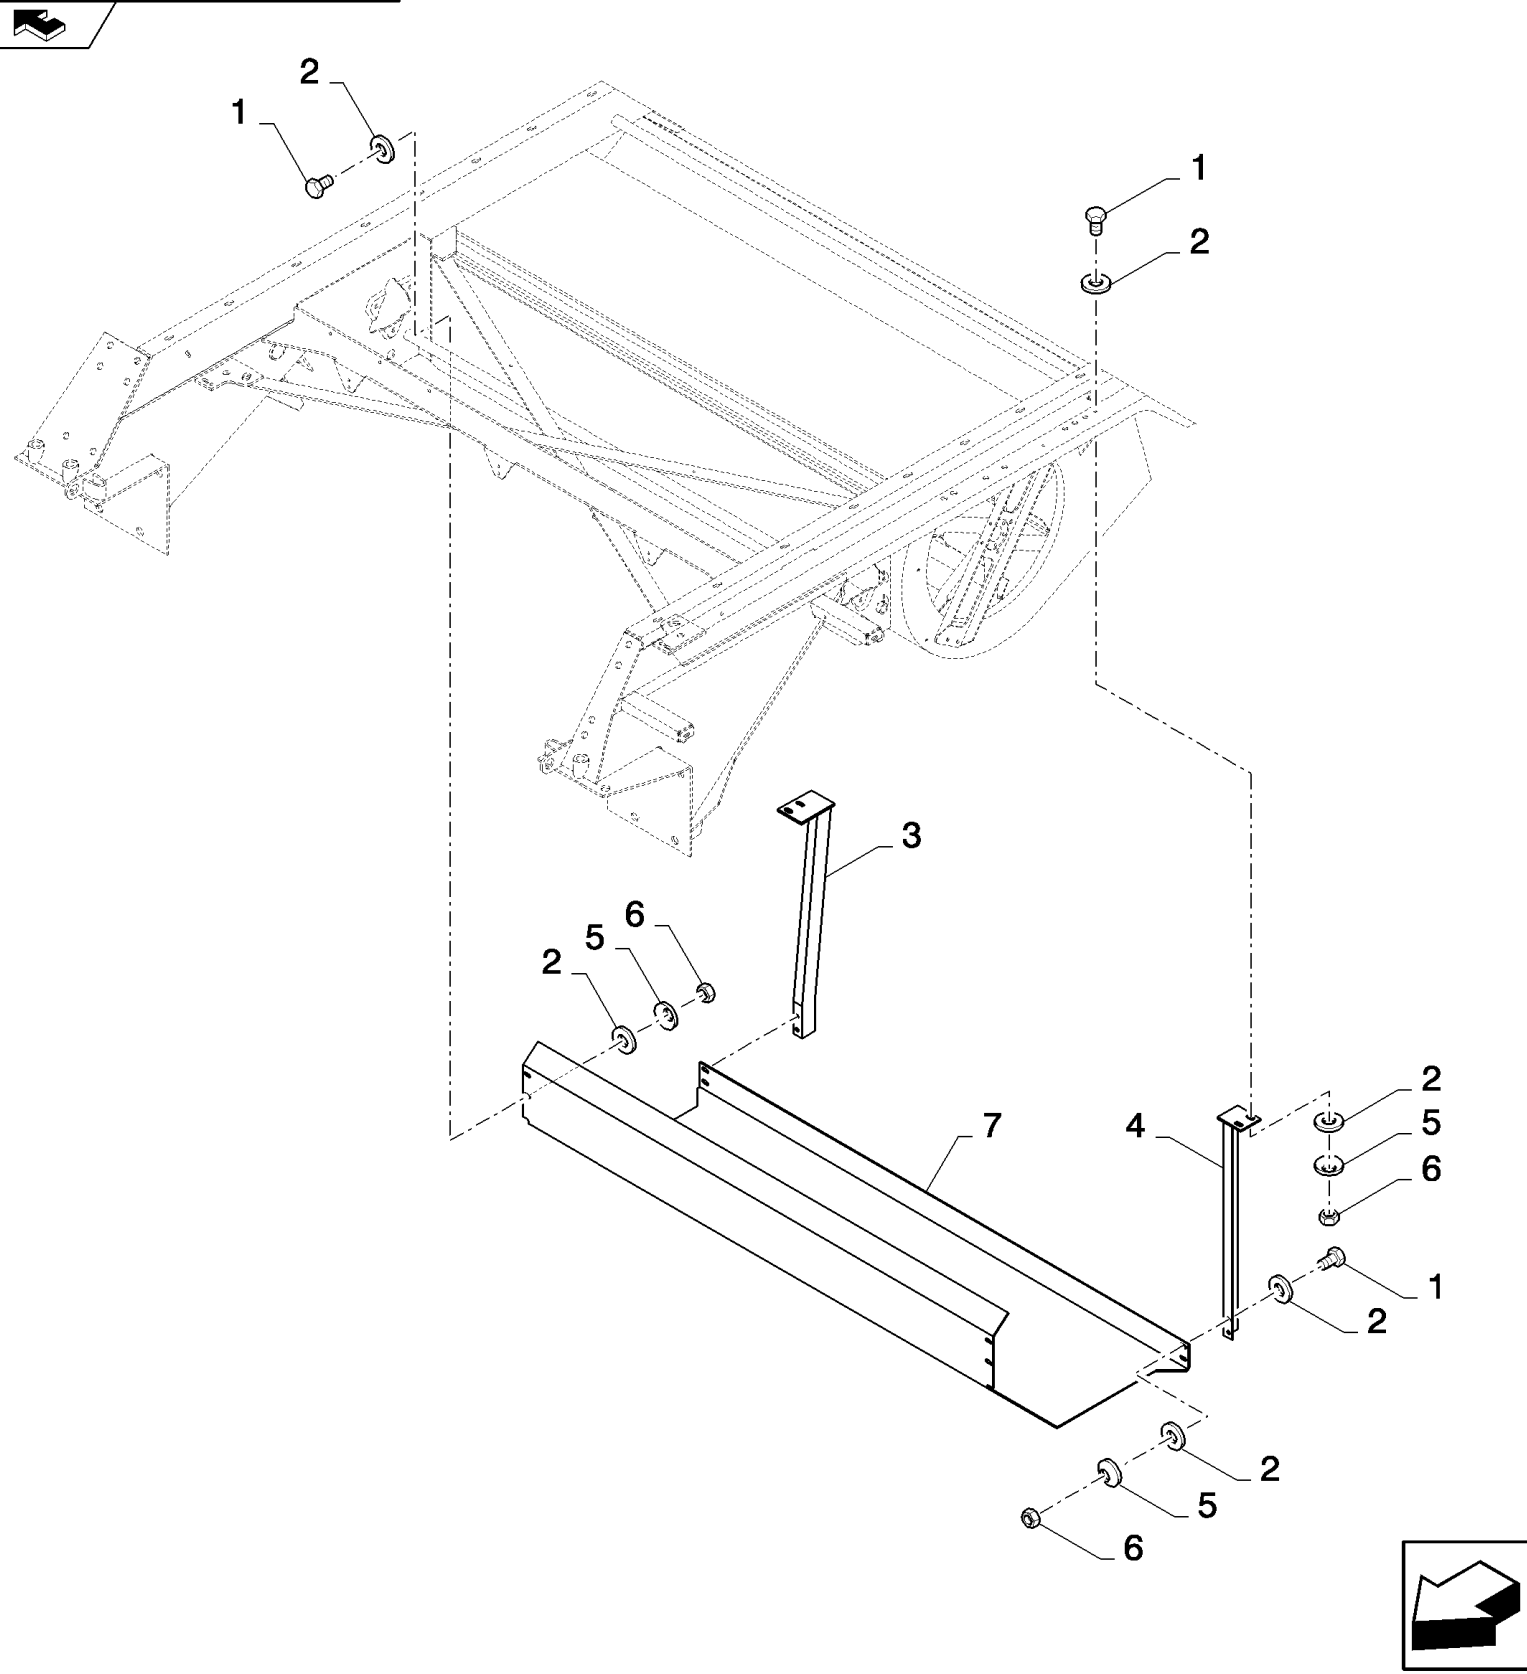

15.212(01) CLEANING SHOE FAN GUARD

CSX7080 D660 - COMBINE (9/08-)

15.212(01) CLEANING SHOE FAN GUARD

сылка	Номер детали	Кол-во	Описание
1	43127	12	BOLT, Hex, M8 x 25, 8.8,
2	378243	24	WASHER, M8,
3	424732	1	SUPPORT,
4	424728	1	SUPPORT,
5	322358	12	WASHER, SPRING, Belleville, M8,
6	9706690	12	NUT, M8, CI 8,
7	84432608	1	PLATE, , FOR CSX7040, CSX7050, CSX7050 HILLSIDE AND CSX7060 ONLY
7	84432609	1	PLATE, , FOR CSX7070 AND CSX7080 ONLY