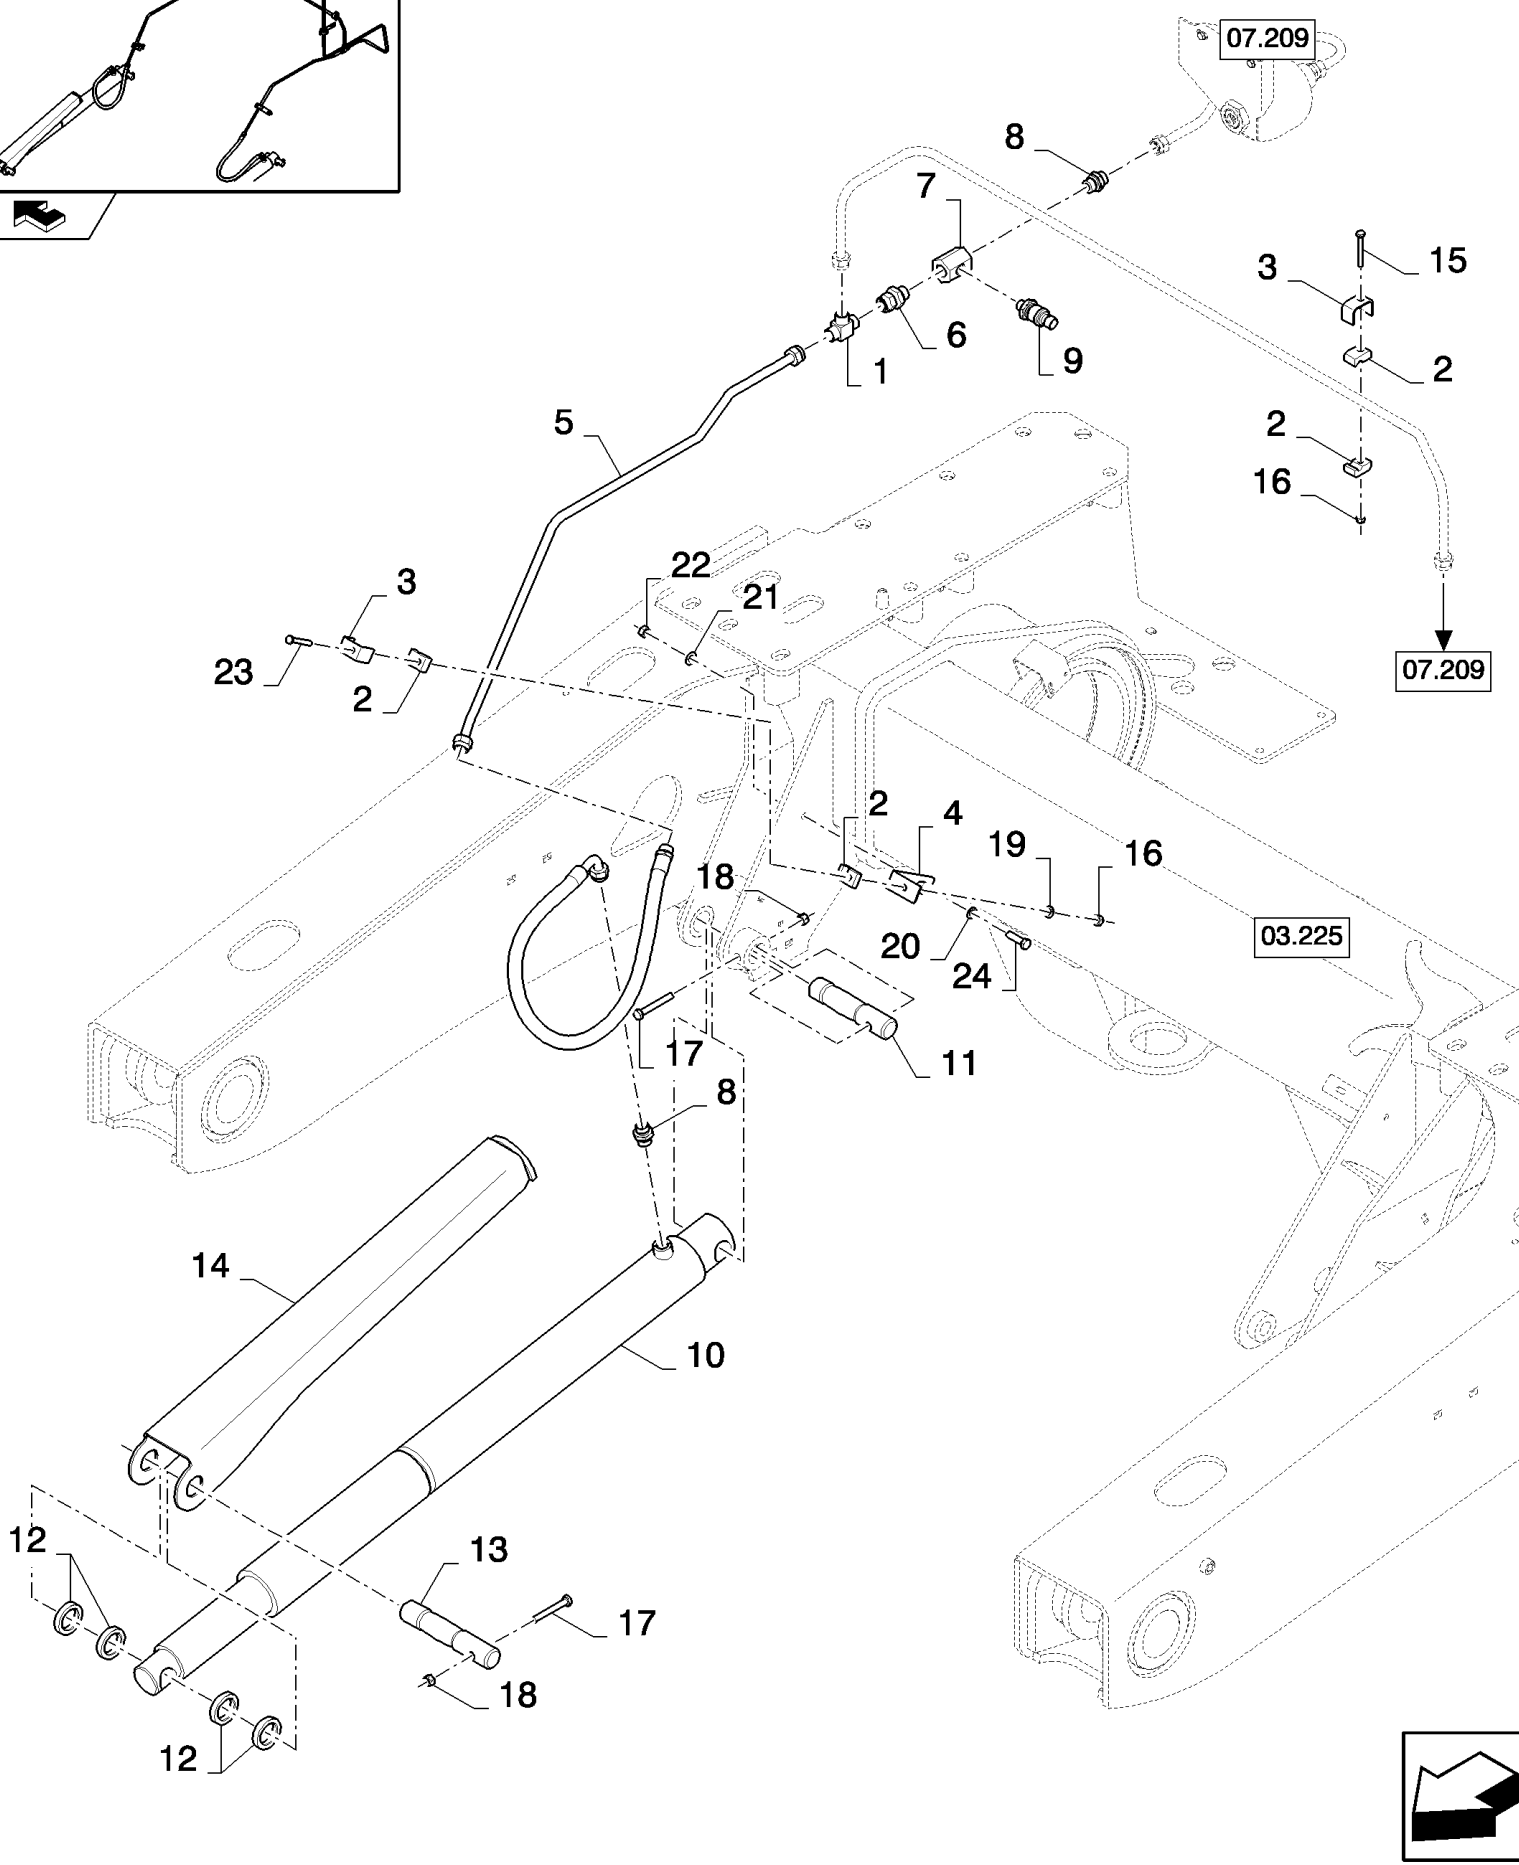

сылка	Номер детали	Кол-во	Описание
1	150019	1	CONNECTION, 3 WAY,
2	433008	6	CLAMP,
3	442340	3	SUPPORT,
4	87724404	1	SUPPORT,
5	87717146	1	TUBE, HYD,
6	84018409	1	CONNECTOR, HYD.,
7	84334080	1	CONNECTOR, HYD.,
8	395782	2	CONNECTOR, HYD.,
9	86523197	1	SENSOR,
10	87528228	1	HYDRAULIC CYLINDER,
11	87618820	1	PIN,
12	84071307	4	BUSHING,
13	87619174	1	PIN,
14	87539149	1	SUPPORT,
15	412559	2	BOLT, Hex, M6 x 50, 8.8, Full Thd,
16	353308	3	NUT, M6 x 1, CI 8,
17	120071	2	BOLT, Hex, M10 x 65, 8.8,
18	100037	2	NUT, M10 x 1.5, CI 8,
19	86588450	1	WASHER, M6 x 12 x 1.6 Thk,
20	86624184	1	WASHER, M8 x 16 x 1.6,
21	322358	1	WASHER, SPRING, Belleville, M8,
22	9706690	1	NUT, M8, CI 8,
23	86977790	1	SCREW, Hex, M6 x 45, 8.8,
24	43128	1	BOLT, Hex, M8 x 30, 8.8,