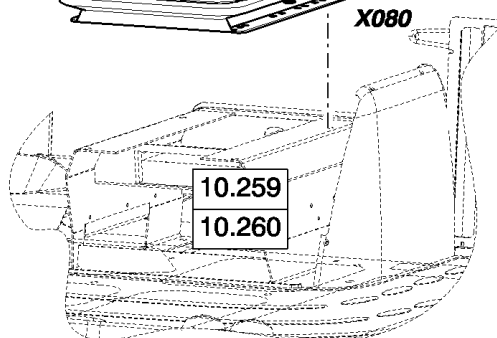

CSX7080 D660 - COMBINE (9/08-)

10.208(01) STANDARD SEAT

сылка	Номер детали	Кол-во	Описание
1	87660561	1	SEAT, DRIVER,
2	412108	4	SCREW, Hex, M8 x 70, 8.8, Full Thd, M8x70
3	322358	4	WASHER, SPRING, Belleville, M8,
4	9594528	1	SUPPORT,
5	84429853	1	SEAT BELT,

SAFETY BELT