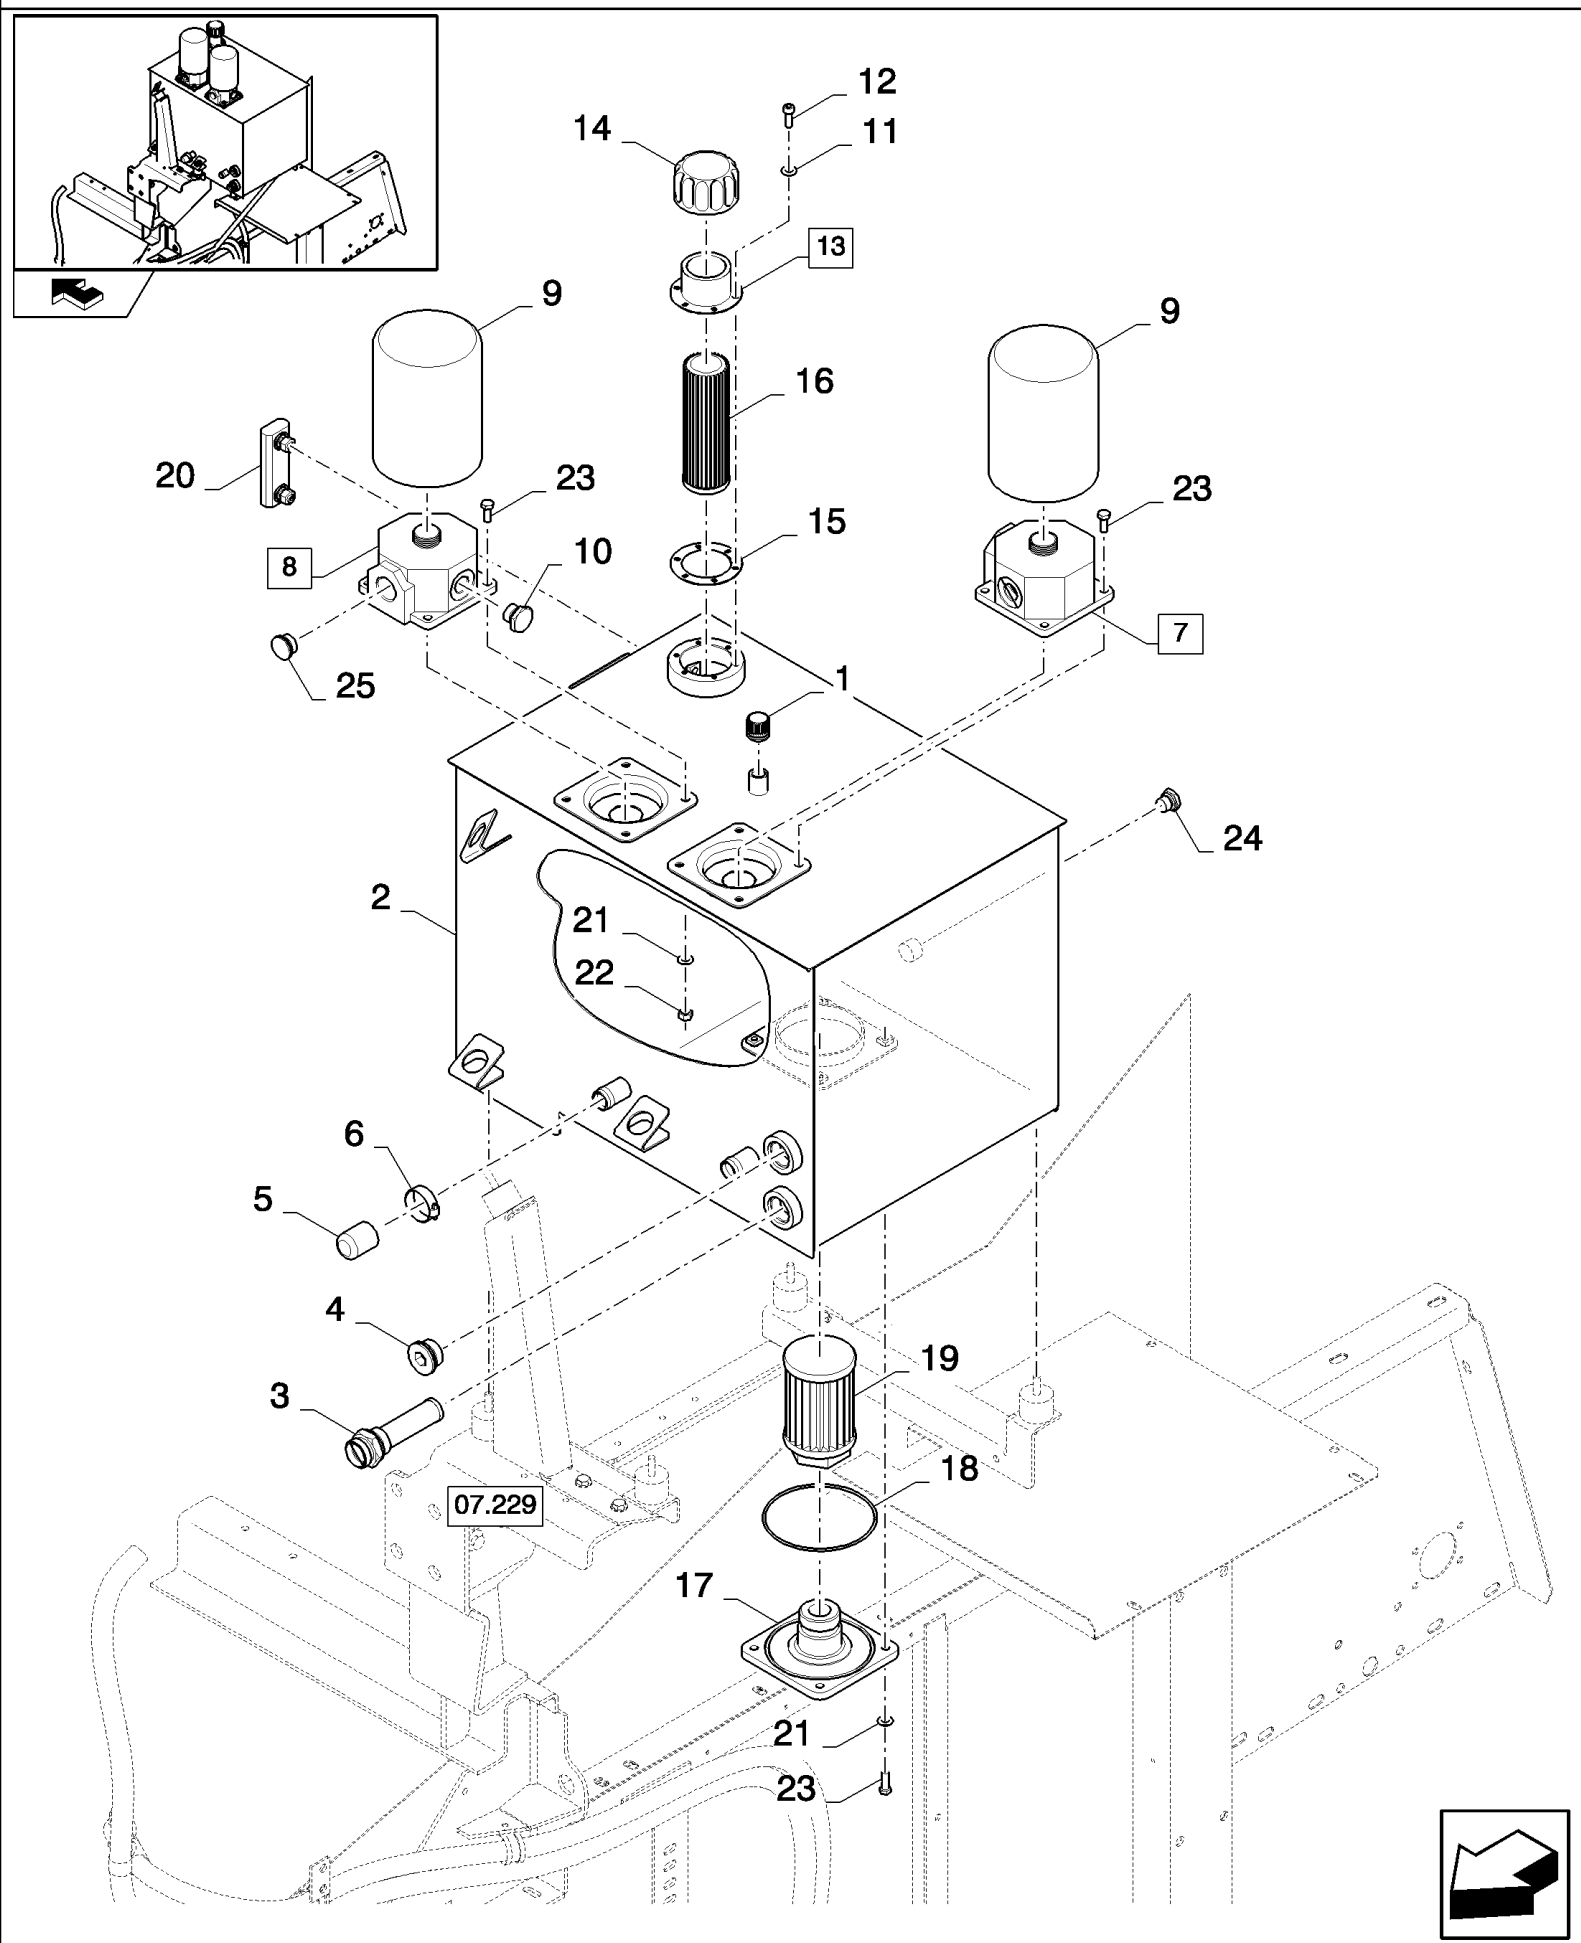

07.230(01) HYDRAULIC TANK - FOR LATERALE & HILLSIDE ONLY

сылка	Номер детали	Кол-во	Описание
1	9817518	1	BREATHER,
2	87646432	1	RESERVOIR, HYDRAULIC OIL,
3	84453604	1	FILTER, HYDRAULIC OIL, , FOR LATERALE VERSION ONLY
4	86583482	1	PLUG, HEX SOCKET, M33 x 2, , FOR LATERALE VERSION ONLY
4	86583482	2	PLUG, HEX SOCKET, M33 x 2, , FOR HILLSIDE ONLY
5	84983512	1	CUP, COVER,
6	382527	1	CLAMP, HOSE, M25-40, Worm,
7	9811704	1	FILTER, HYDRAULIC OIL, (9)
8	87653549	1	FILTER, HYDRAULIC OIL, (9)
9	9814477	1	FILTER, ELEMENT,
10	84814963	1	CONNECTOR, HYD.,
11	9824326	6	WASHER, M5,
12	14304221	6	SCREW, Hex Soc Hd, M5 x 16, 8.8,
13	9508294	1	CAP, FILLER, (14 to 16)
14	87054106	1	CAP, FILLER,
15	87054107	1	KIT, SEALS,
16	87054105	1	KIT,
17	84043513	1	SUPPORT,
18	87421149	1	O-RING,
19	84031924	1	FILTER, HYDRAULIC OIL,
20	923011	1	INDICATOR,
21	322358	12	WASHER, SPRING, Belleville, M8,
22	9706690	8	NUT, M8, CI 8,
23	43127	12	BOLT, Hex, M8 x 25, 8.8,
24	417006	2	PLUG,
25	447381	1	PLUG, , FOR HILLSIDE ONLY