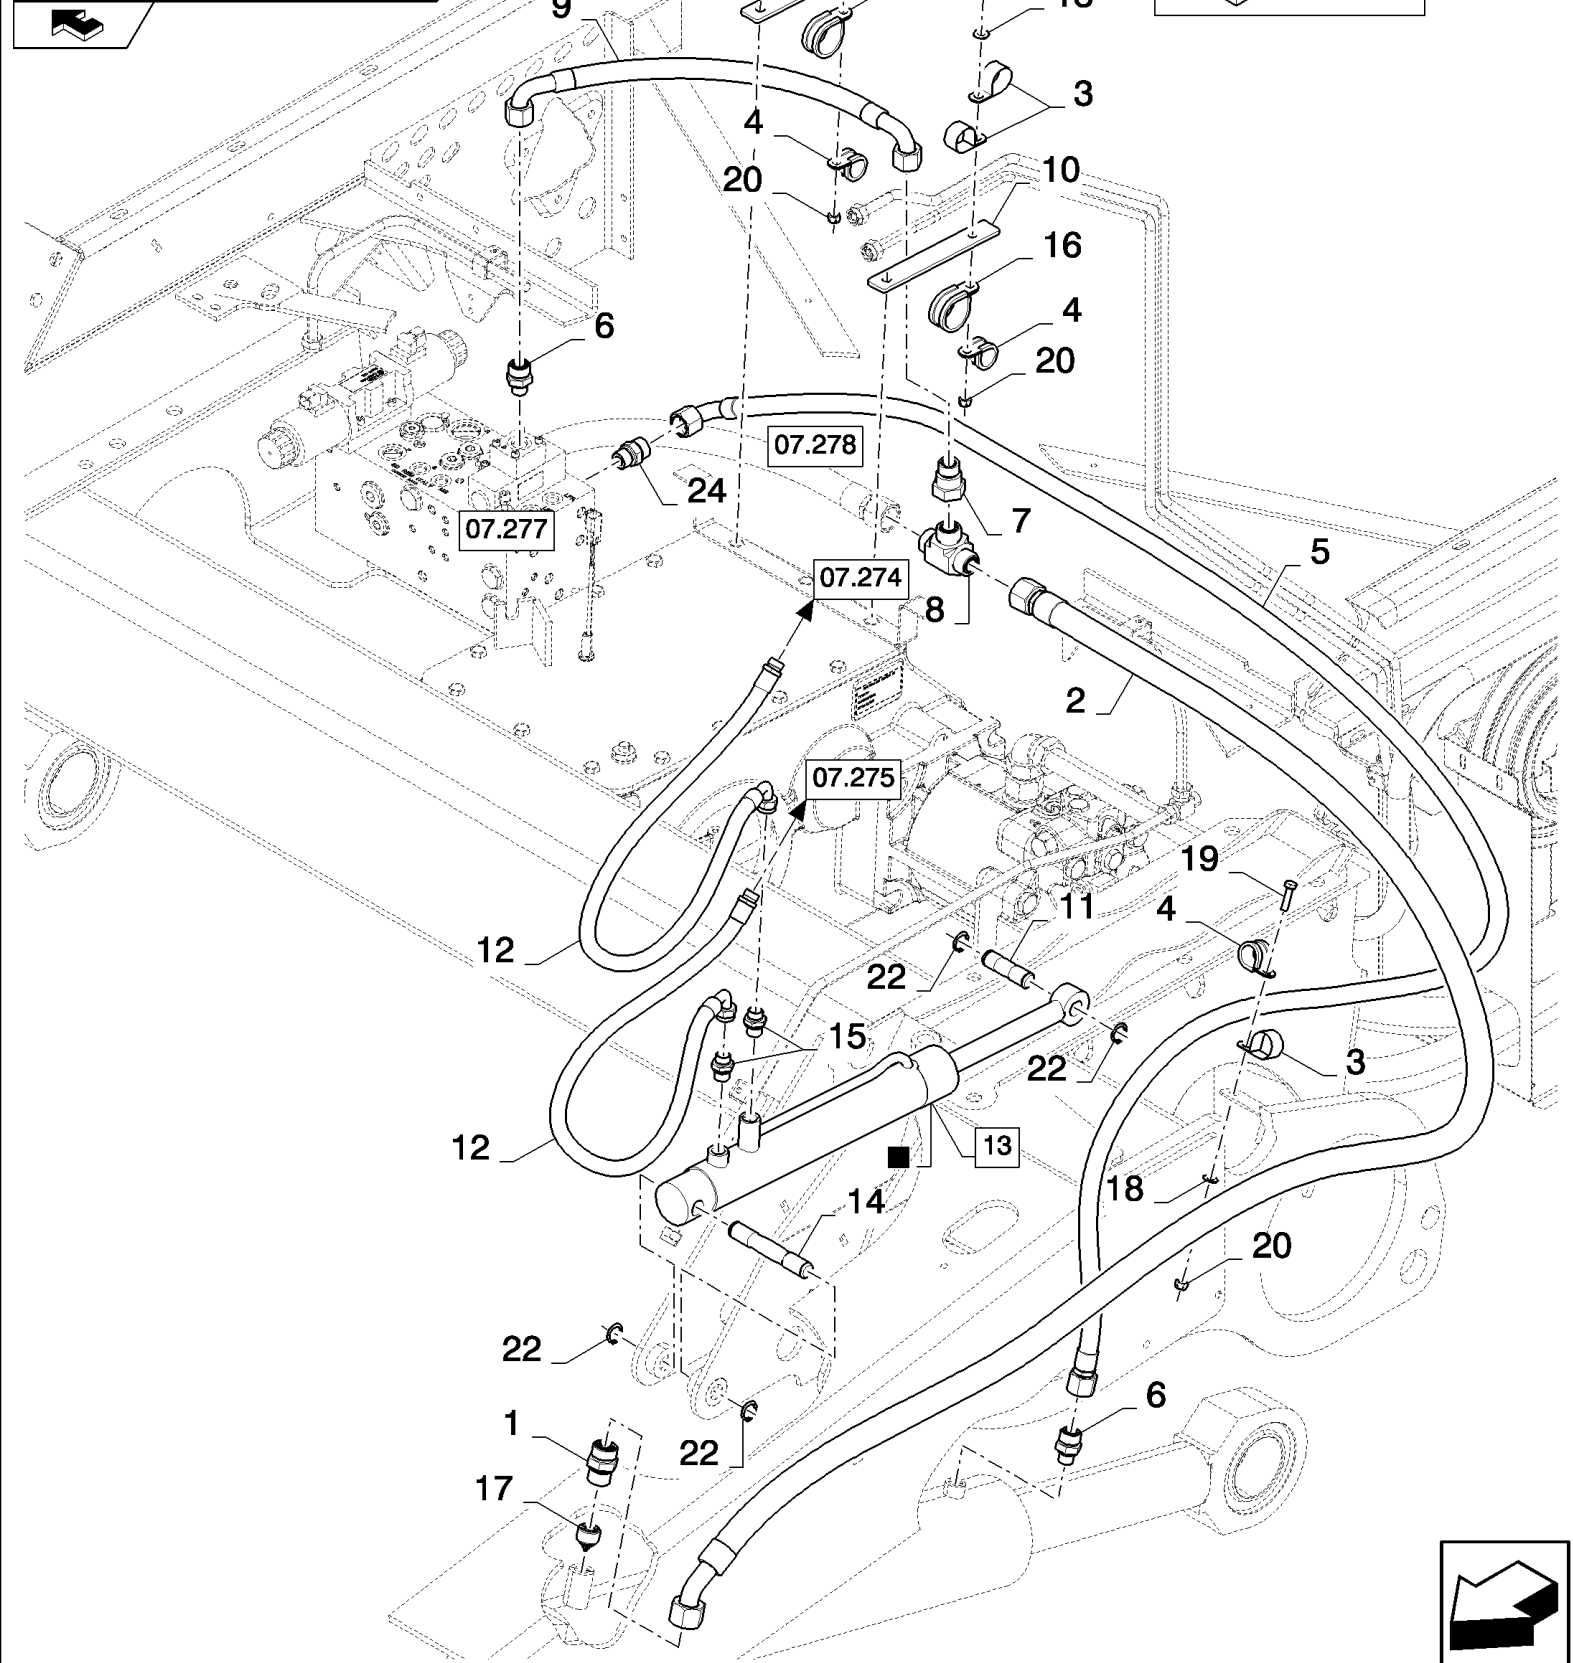

07.276(01) HYDRAULICS - FOR LATERALE ONLY

CSX7080 D660 - COMBINE (9/08-)

07.276(01) HYDRAULICS - FOR LATERALE ONLY

сылка	Номер детали	Кол-во	Описание
1	86579682	1	CONNECTOR, HYD., 1 3/16"-12 ORFS x M27 x 2 ORB,
2	87562541	1	HOSE, FLEXIBLE,
3	86628564	3	CLAMP, 1 1/4", Insul, 3/8" Bolt,
4	418407	2	CLAMP,
5	87562540	1	HOSE, FLEXIBLE, , FOR CSX7080 ONLY
5	87577525	1	HOSE, FLEXIBLE, , FOR CSX7050 AND CSX7060 ONLY
6	86579679	2	CONNECTOR, HYD., 1"-14 ORFS x M18 x 1.5 ORB,
7	84989617	1	CONNECTOR, HYD., 1"-14 M ORFS x 1 3/16"-12 Fem ORFS,
8	87359490	1	UNION,
9	87577526	1	HOSE, FLEXIBLE,
10	87724406	2	SUPPORT,
11	87539706	1	PIN,
12	87669738	2	HOSE, FLEXIBLE,
13	87593496	1	HYDRAULIC CYLINDER, (23)
14	87539704	1	PIN,
15	9850317	2	CONNECTOR, HYD.,
16	84053873	2	CLAMP,
17	87708801	1	VALVE, SAFETY,
18	322358	4	WASHER, SPRING, Belleville, M8,
19	43128	2	BOLT, Hex, M8 x 30, 8.8,
20	86629542	3	NUT, LOCK, M8 x 1.25, CI 8,
21	86977784	2	SCREW, Hex, M8 x 60, CI 8.8, Full Thd,
22	11066871	4	CIRCLIP, M20,
23	84026075	1	KIT, SEALS,
24	86579680	1	CONNECTOR, HYD., 1"-14 ORFS x M22 x 1.5 ORB,