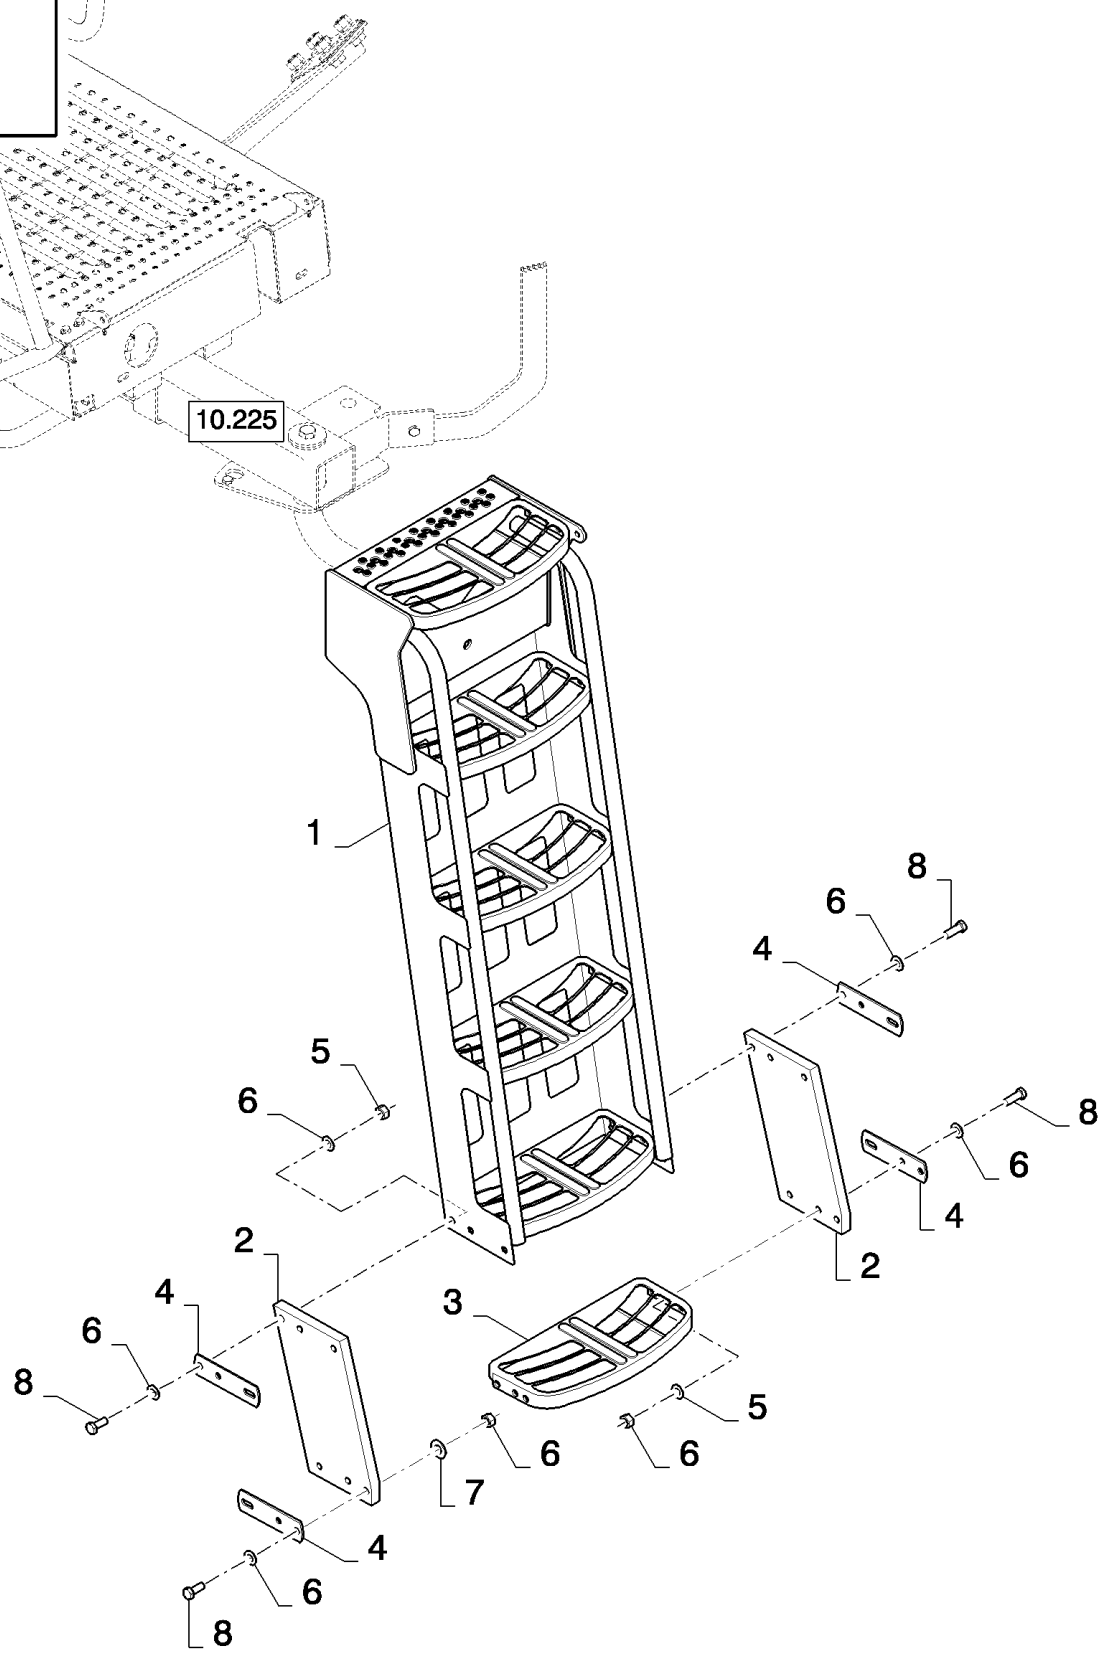

10.227(01) OPERATOR'S PLATFORM LADDER

10.227(01) OPERATOR'S PLATFORM LADDER

сылка	Номер детали	Кол-во	Описание
1	87753643	1	LADDER,
2	87024104	2	HANGER,
3	84443533	1	STEP,
4	87024309	4	BRACKET,
5	100037	11	NUT, M10 x 1.5, CI 8,
6	140045	22	WASHER, SPRING, Belleville, M10,
7	140042	2	WASHER, M10 x 34 x 3,
8	9706704	12	BOLT, Hex, M10 x 35, 8.8, Full Thd,