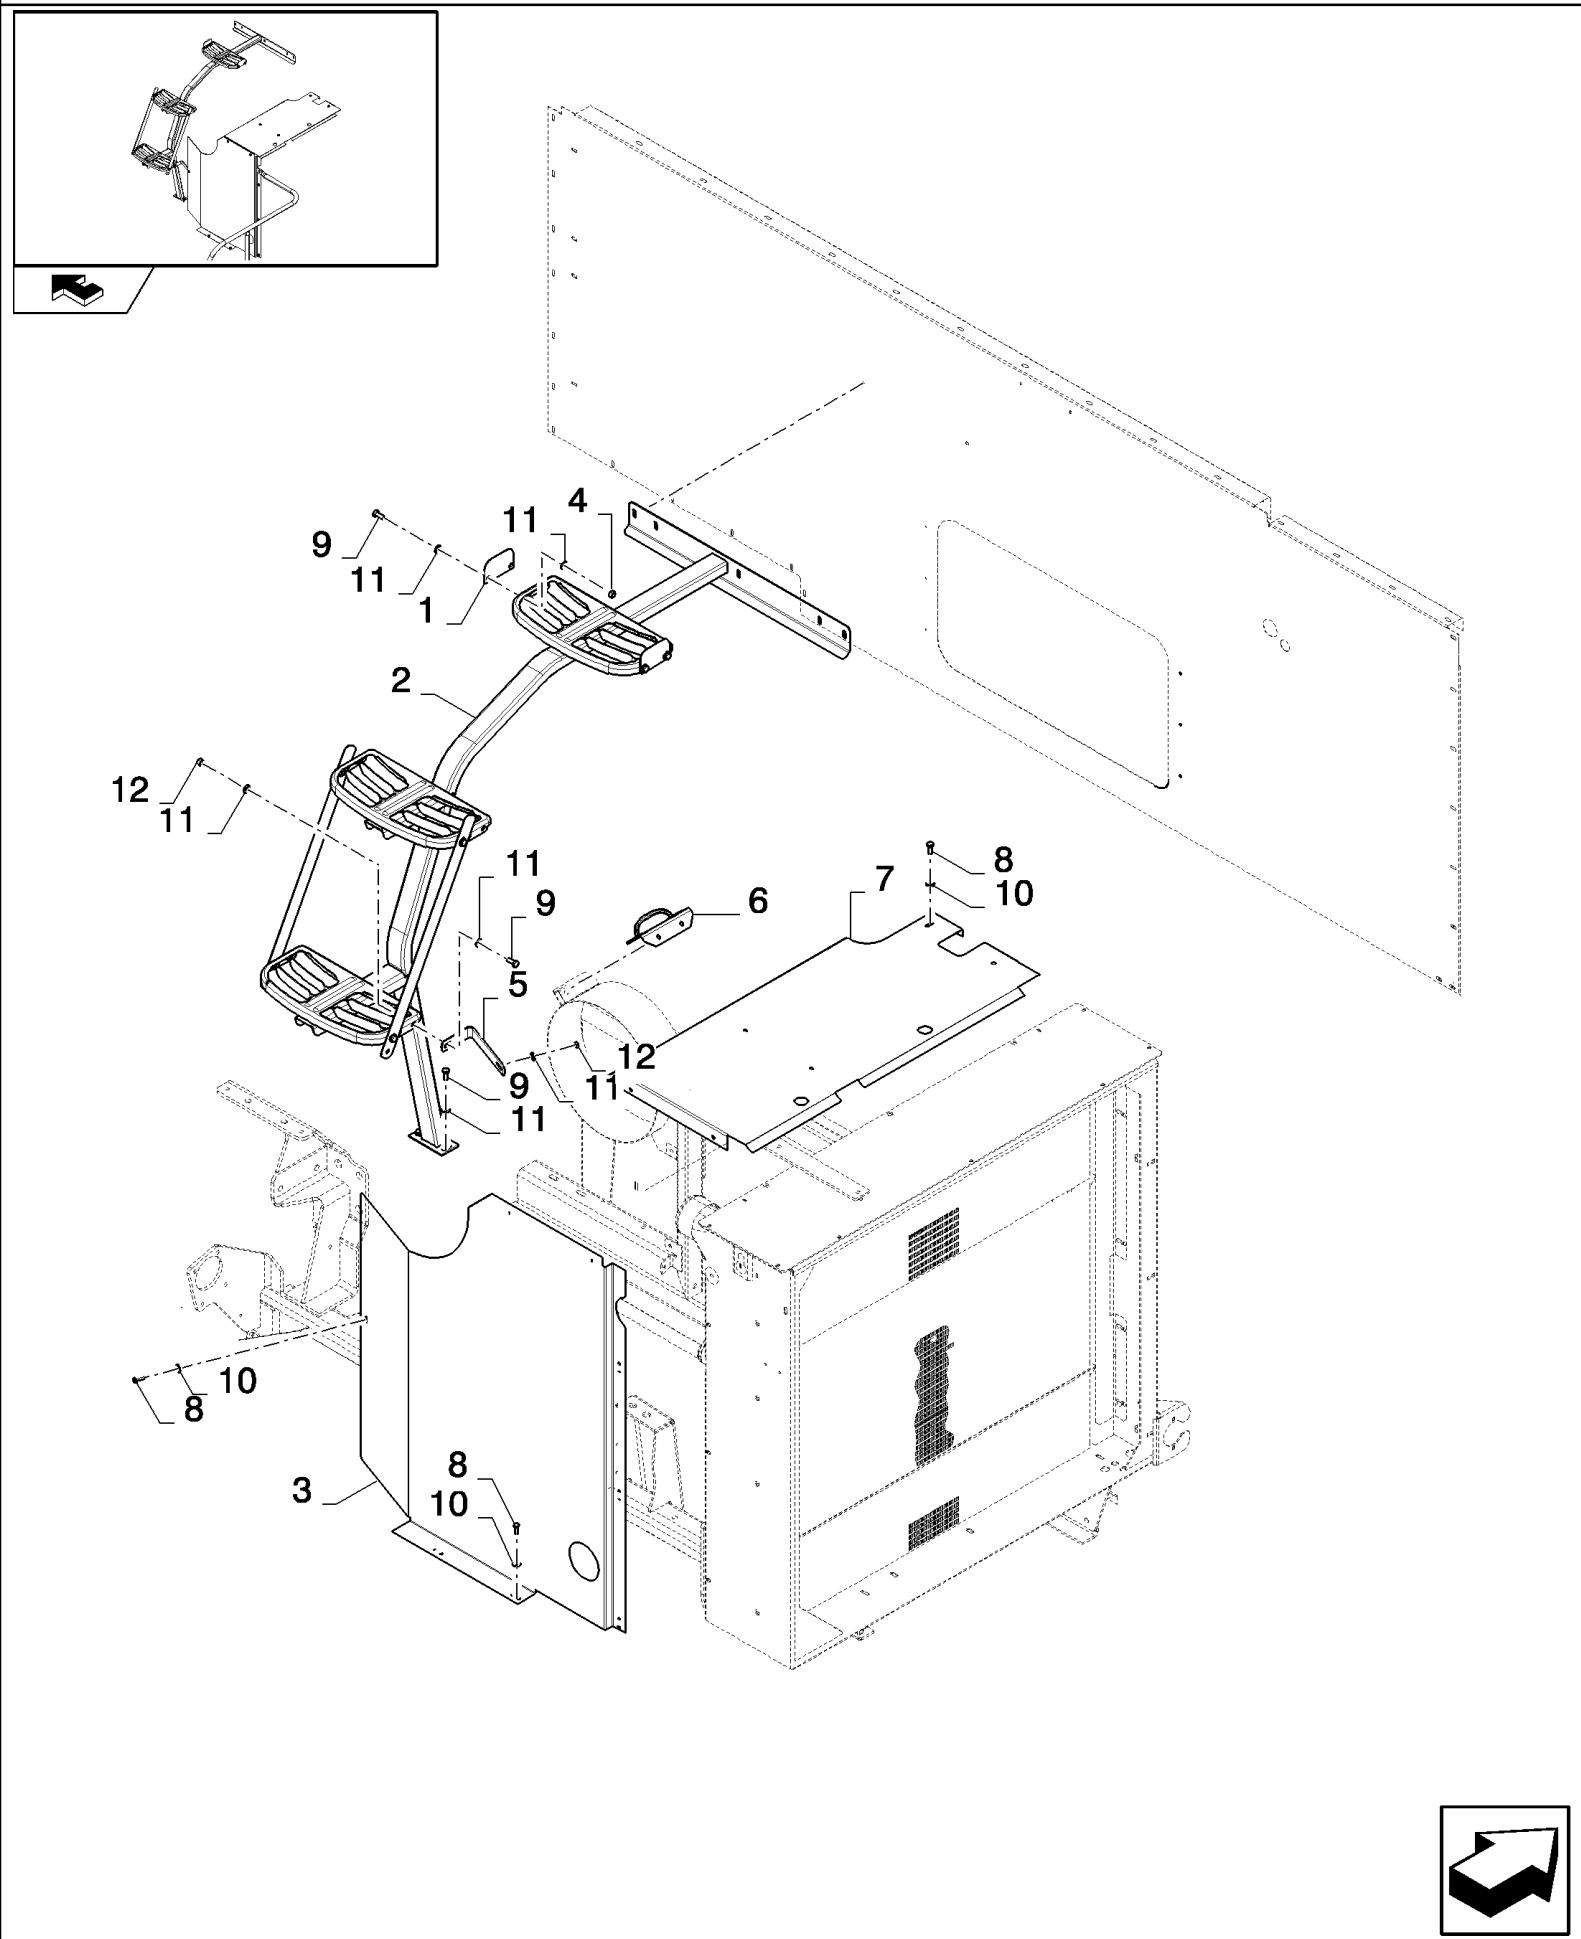

08.215(01) ENGINE GUARDS AND PLATFORM LADDER

08.215(01) ENGINE GUARDS AND PLATFORM LADDER

сылка	Номер детали	Кол-во	Описание
1	87335169	2	PLATE,
2	84460111	1	STEP,
3	84457962	1	SHIELD,
4	9706690	5	NUT, M8, CI 8,
5	84460889	1	BRACKET,
6	87334774	1	HANDLE,
7	84458003	1	SHIELD,
8	120100	12	BOLT, Hex, M6 x 20, 8.8,
9	120104	11	BOLT, Hex, M8 x 20, 8.8,
10	412649	9	WASHER, SPRING, Belleville, M6,
11	322358	16	WASHER, SPRING, Belleville, M8,
12	9706755	1	NUT, M6, CI 8,