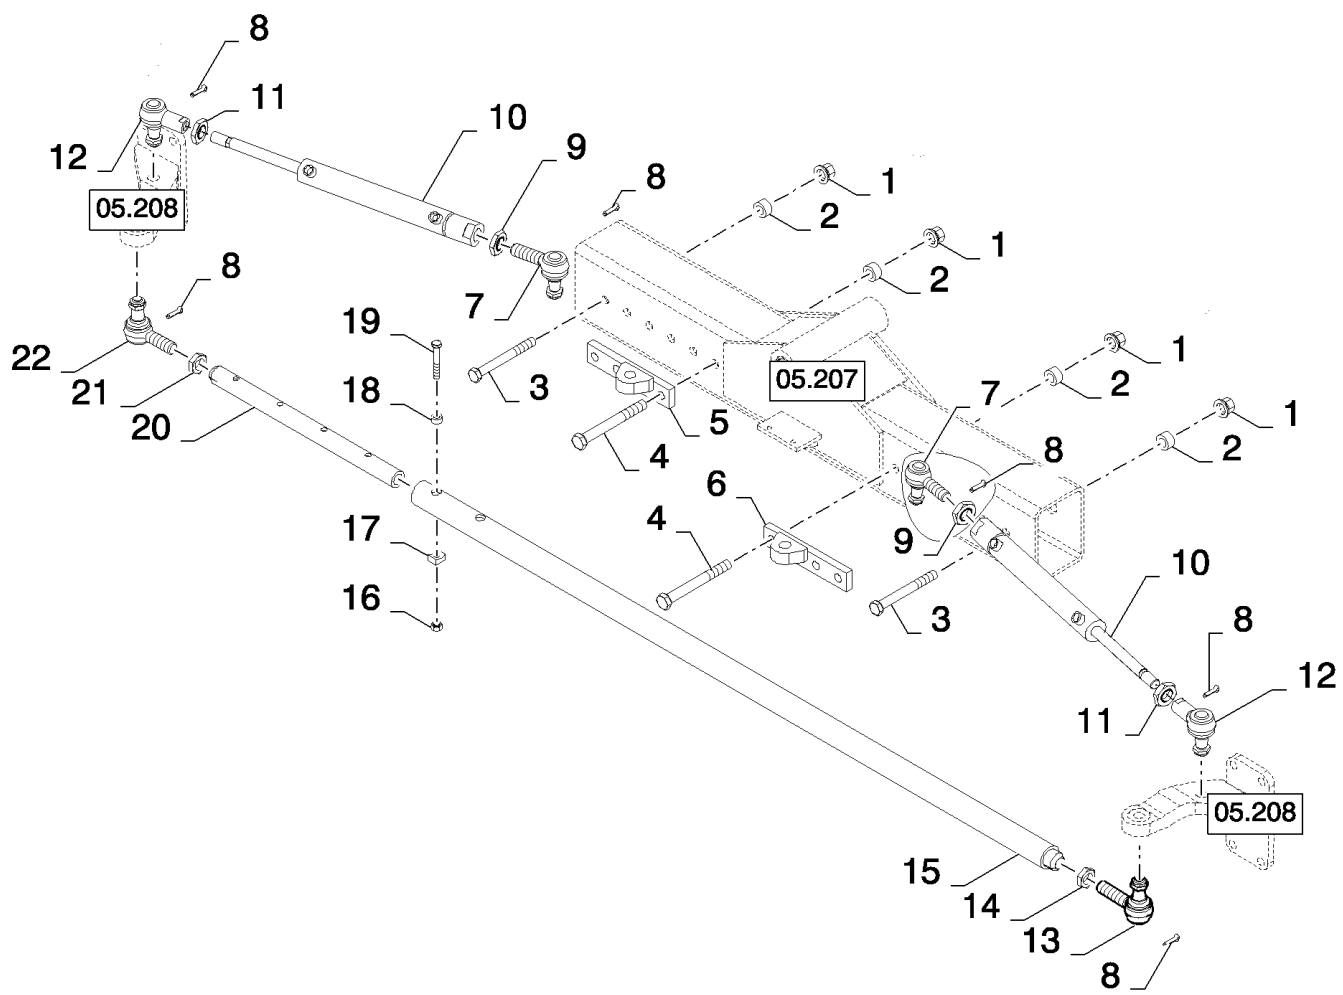

05.209(01) POWERED REAR AXLE

CSX7080 D660 - COMBINE (9/08-)

05.209(01) POWERED REAR AXLE

сылка	Номер детали	Кол-во	Описание
1	280375	10	NUT, LOCK, 3/4"-10, GC,
2	9512203	10	WASHER,
3	9846394	4	BOLT, Hex, 3/4"-10 x 7", G8,
4	9512205	6	SCREW,
5	84800172	1	BRACKET, RH
6	84800173	1	BRACKET, LH
7	84800184	2	BALL JOINT,
8	300401	6	PIN, SPLIT (COTTER), M2 x 40,
9	100034	2	NUT, M30 x 1.5, CI 8,
10	84800185	2	CYLINDER STEERING,
11	100033	2	NUT, Thin, M24 x 1.5, CI 04,
12	84800183	2	BALL JOINT,
13	9818615	1	BALL JOINT,
14	9818616	1	NUT,
15	84800182	1	TIE-ROD,
16	88871	2	NUT, LOCK, 1/2"-13, GC,
17	627347	2	CLAMP,
18	9512175	2	SPACER,
19	9818286	2	BOLT, Hex, 1/2"-13 x 3 1/2", G8,
20	84800181	1	TIE-ROD,
21	87319	1	NUT, Jam, 1 1/8"-12, G2,
22	677952	1	BALL JOINT,