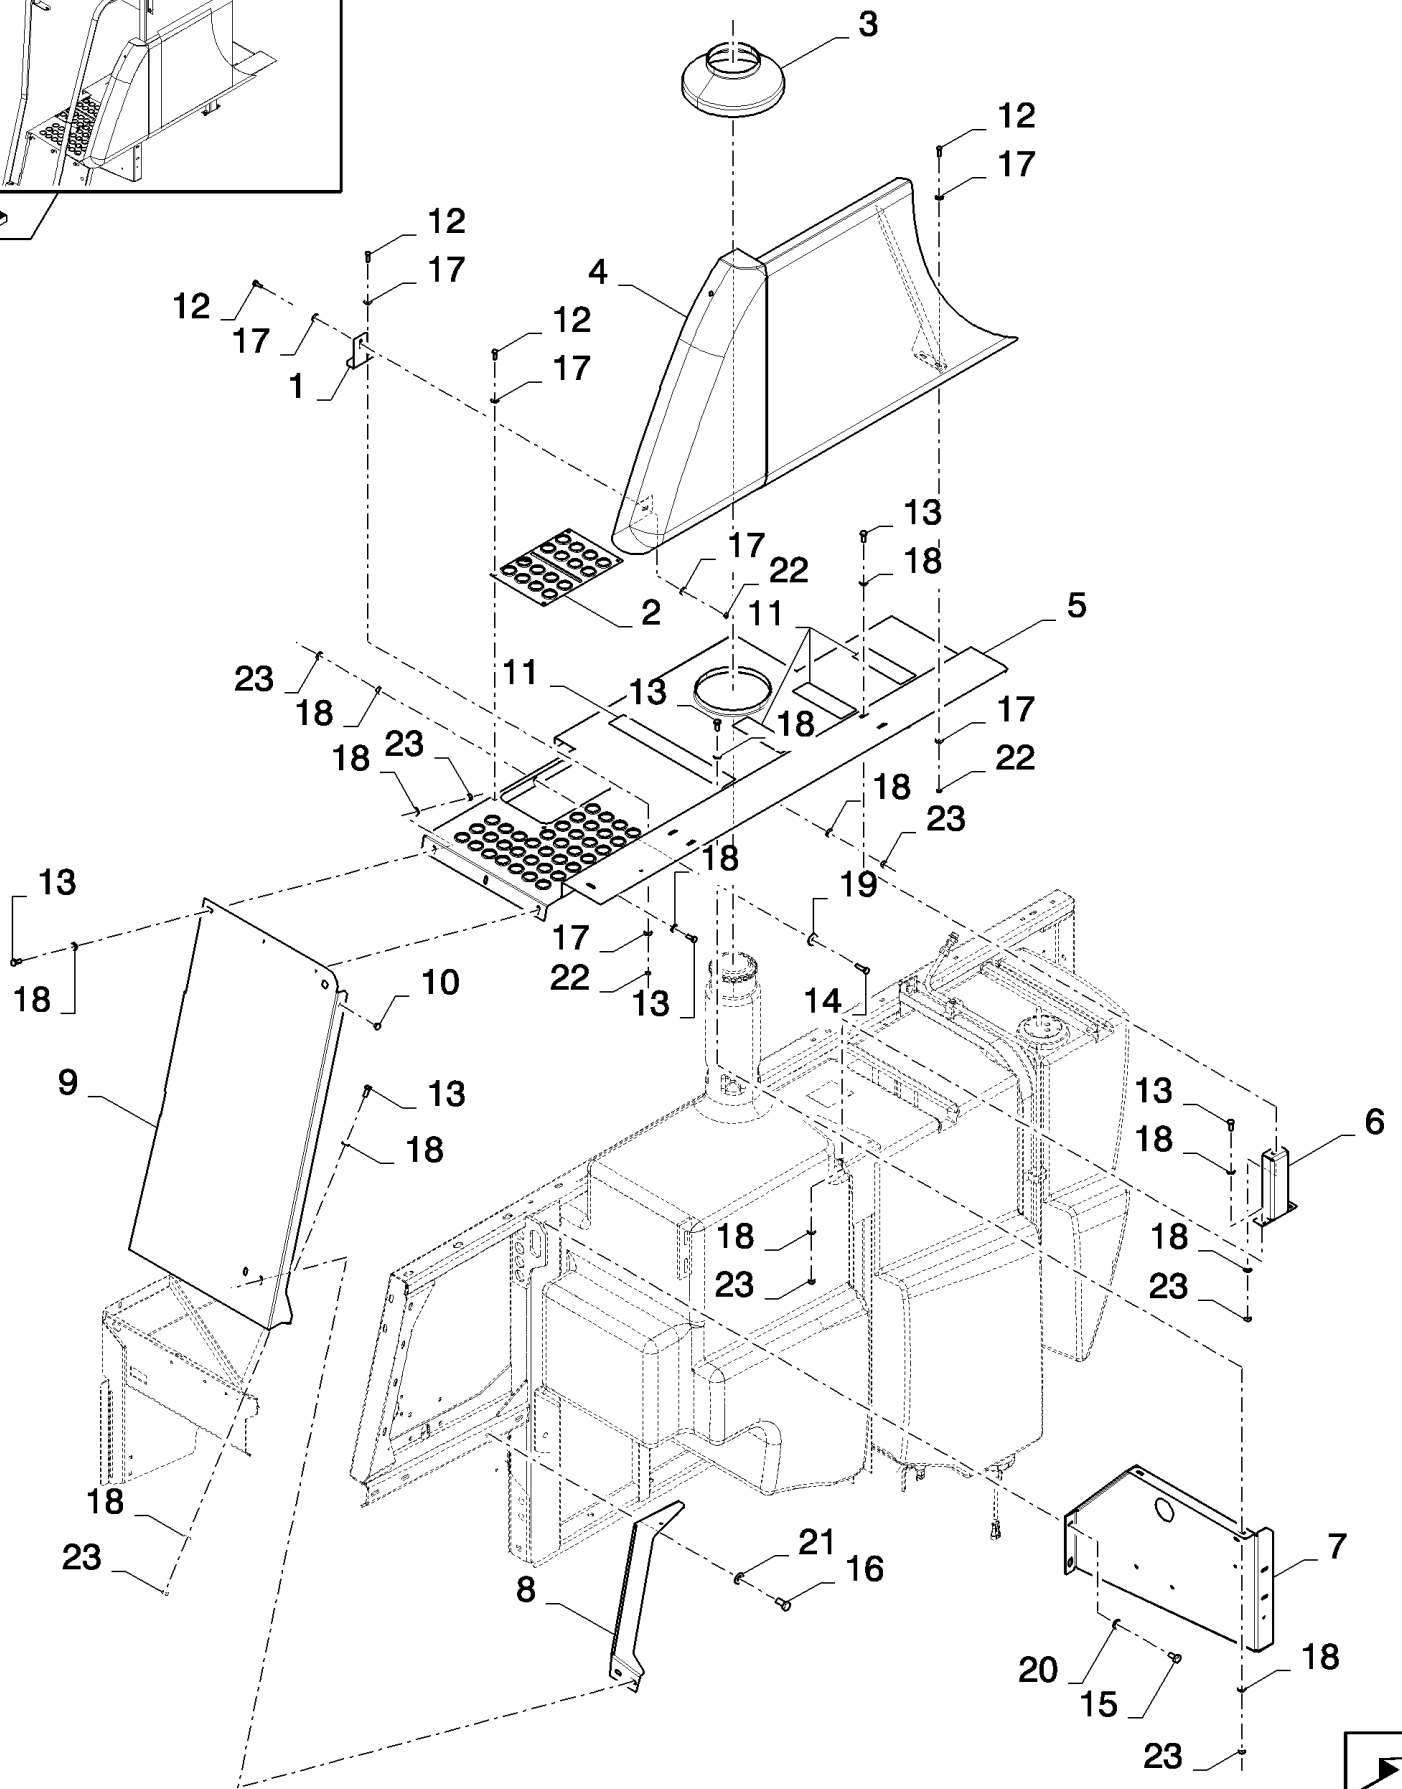

08.220(01) ENGINE GUARDS

08.220(01) ENGINE GUARDS

сылка	Номер детали	Кол-во	Описание
1	84434025	1	BRACKET,
2	84439293	1	PLATE,
3	9501343	1	SEAL PROTECTION,
4	87345358	1	SHIELD,
5	87341425	1	PLATFORM,
6	84437884	1	SUPPORT,
7	87343758	1	SUPPORT,
8	87344607	1	SUPPORT,
9	87345942	1	PLATE,
10	331233	2	PLUG,
11	401502	AR	STRIP, ANTI-SKID, L=0.81M
12	120100	8	BOLT, Hex, M6 x 20, 8.8,
13	120104	10	BOLT, Hex, M8 x 20, 8.8,
14	43128	1	BOLT, Hex, M8 x 30, 8.8,
15	43138	2	BOLT, Hex, M10 x 20, 8.8, Full Thd,
16	300388	2	BOLT, Hex, M12 x 25, 8.8,
17	412649	12	WASHER, SPRING, Belleville, M6,
18	322358	22	WASHER, SPRING, Belleville, M8,
19	140041	1	WASHER, M8 x 28 x 3,
20	140045	2	WASHER, SPRING, Belleville, M10,
21	140046	2	WASHER, SPRING, Belleville, M12,
22	9706755	4	NUT, M6, CI 8,
23	9706690	12	NUT, M8, CI 8,