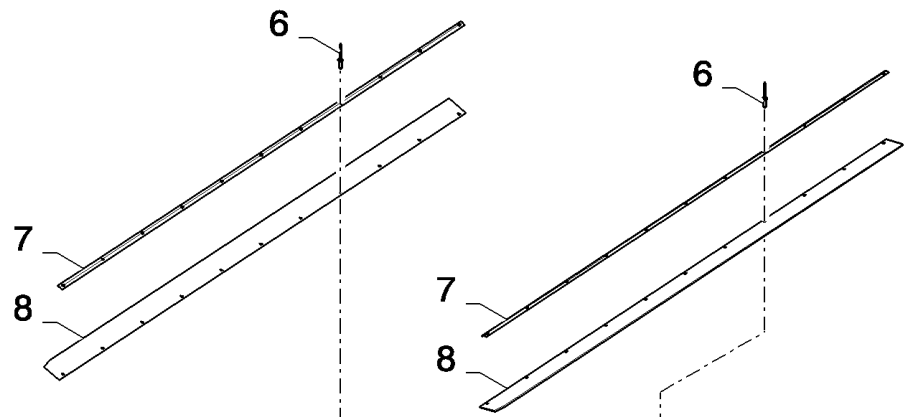

15.247(01) GRAIN PAN, NON REMOVABLE

CSX7080 D660 - COMBINE (9/08-)

15.247(01) GRAIN PAN, NON REMOVABLE

сылка	Номер детали	Кол-во	Описание
1	86508568	AR	SCREW, Hex, M6 x 16, 8.8,
2	322357	AR	WASHER, SPRING, Belleville, M6,
3	84452950	1	RAKE, , FOR CSX7040, CSX7050, CSX7050 HILLSIDE AND CSX7060 ONLY
3	84446434	1	RAKE, , FOR CSX7070 AND CSX7080 ONLY
4	84431030	1	CANVAS, , FOR CSX7040, CSX7050, CSX7050 HILLSIDE AND CSX7060 ONLY
4	84072359	1	CANVAS, , FOR CSX7070 AND CSX7080 ONLY
5	89706755	AR	NUT, M6
6	445395	AR	RIVET, Pop, M4.8 x 18.1,
7	84461322	2	PLATE, FIXING,
8	84461049	2	CANVAS,
9	84461624	1	DEFLECTOR, , FOR CSX7040, CSX7050, CSX7050 HILLSIDE AND CSX7060 ONLY
9	84461623	1	DEFLECTOR, , FOR CSX7070 AND CSX7080 ONLY
10	84431049	1	PLATE, FIXING, , FOR CSX7040, CSX7050, CSX7050 HILLSIDE AND CSX7060 ONLY
10	84072727	1	PLATE, FIXING, , FOR CSX7070 AND CSX7080 ONLY
11	333541	2	PLATE, ADJUSTING,