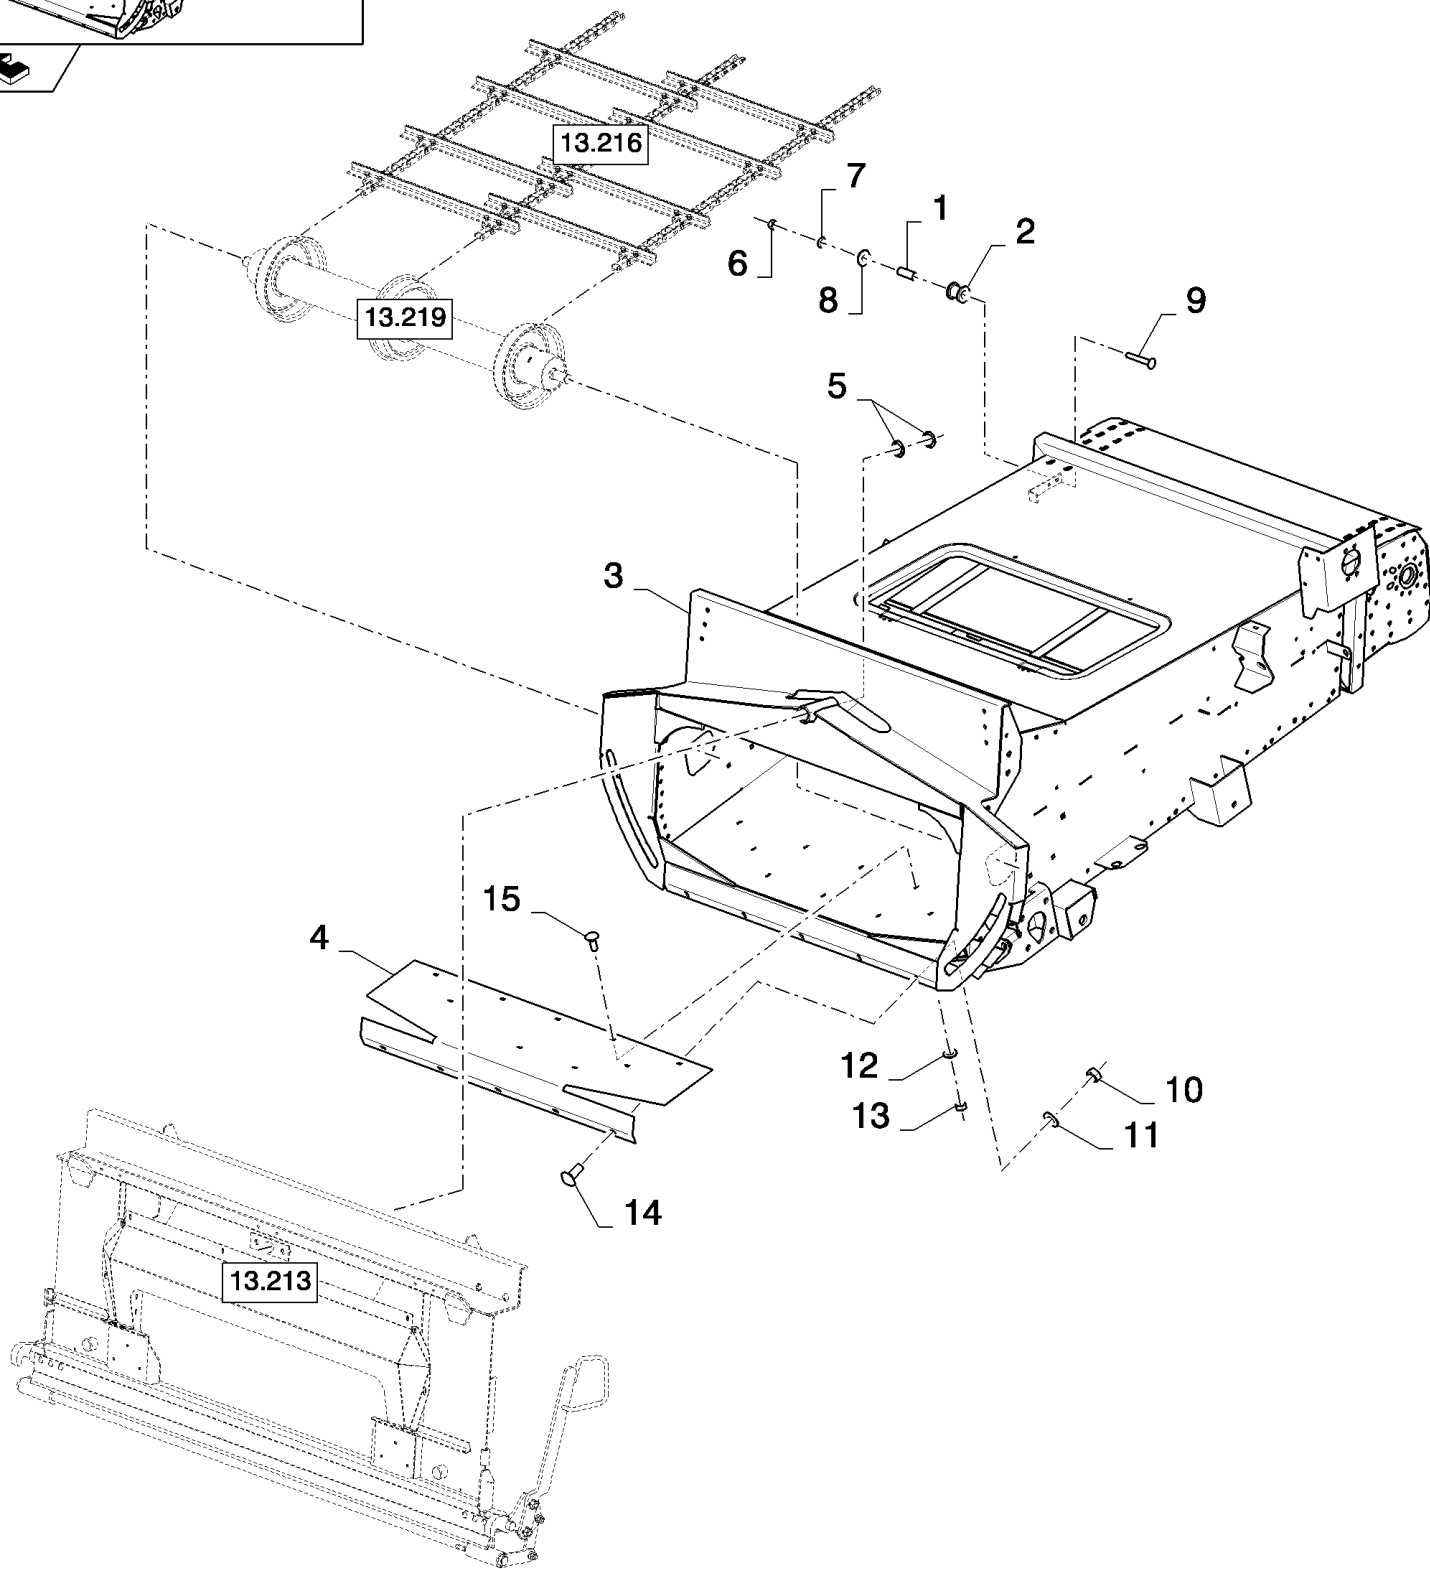

13.215(01) FEEDER FRAME - FOR LATERALE ONLY

CSX7080 D660 - COMBINE (9/08-)

13.215(01) FEEDER FRAME - FOR LATERALE ONLY

сылка	Номер детали	Кол-во	Описание
1	9815355	1	SPACER,
2	9815357	1	ROLLER,
3	84127598	1	STRAW ELEVATOR, , FOR CSX7050 AND CSX7060 ONLY
3	84127596	1	STRAW ELEVATOR, , FOR CSX7080 ONLY
4	87523042	1	PLATE, WEAR, , FOR CSX7050 AND CSX7060 ONLY
4	87520410	1	PLATE, WEAR, , FOR CSX7080 ONLY
5	84018313	2	WASHER,
6	100016	1	NUT, M10, CI 8,
7	140045	1	WASHER, SPRING, Belleville, M10,
8	140042	1	WASHER, M10 x 34 x 3,
9	374894	1	BOLT, CARRIAGE, Short NK, M10 x 70, CI8.8,
10	9706690	5	NUT, M8, CI 8,
11	322358	5	WASHER, SPRING, Belleville, M8,
12	322357	10	WASHER, SPRING, Belleville, M6,
13	9706755	10	NUT, M6, CI 8,
14	86507486	5	BOLT, CARRIAGE, Short NK, M8 x 20, CI8.8, Full Thd,
15	86512439	10	BOLT, CARRIAGE, Short NK, M6 x 16, CI8.8, Full Thd,