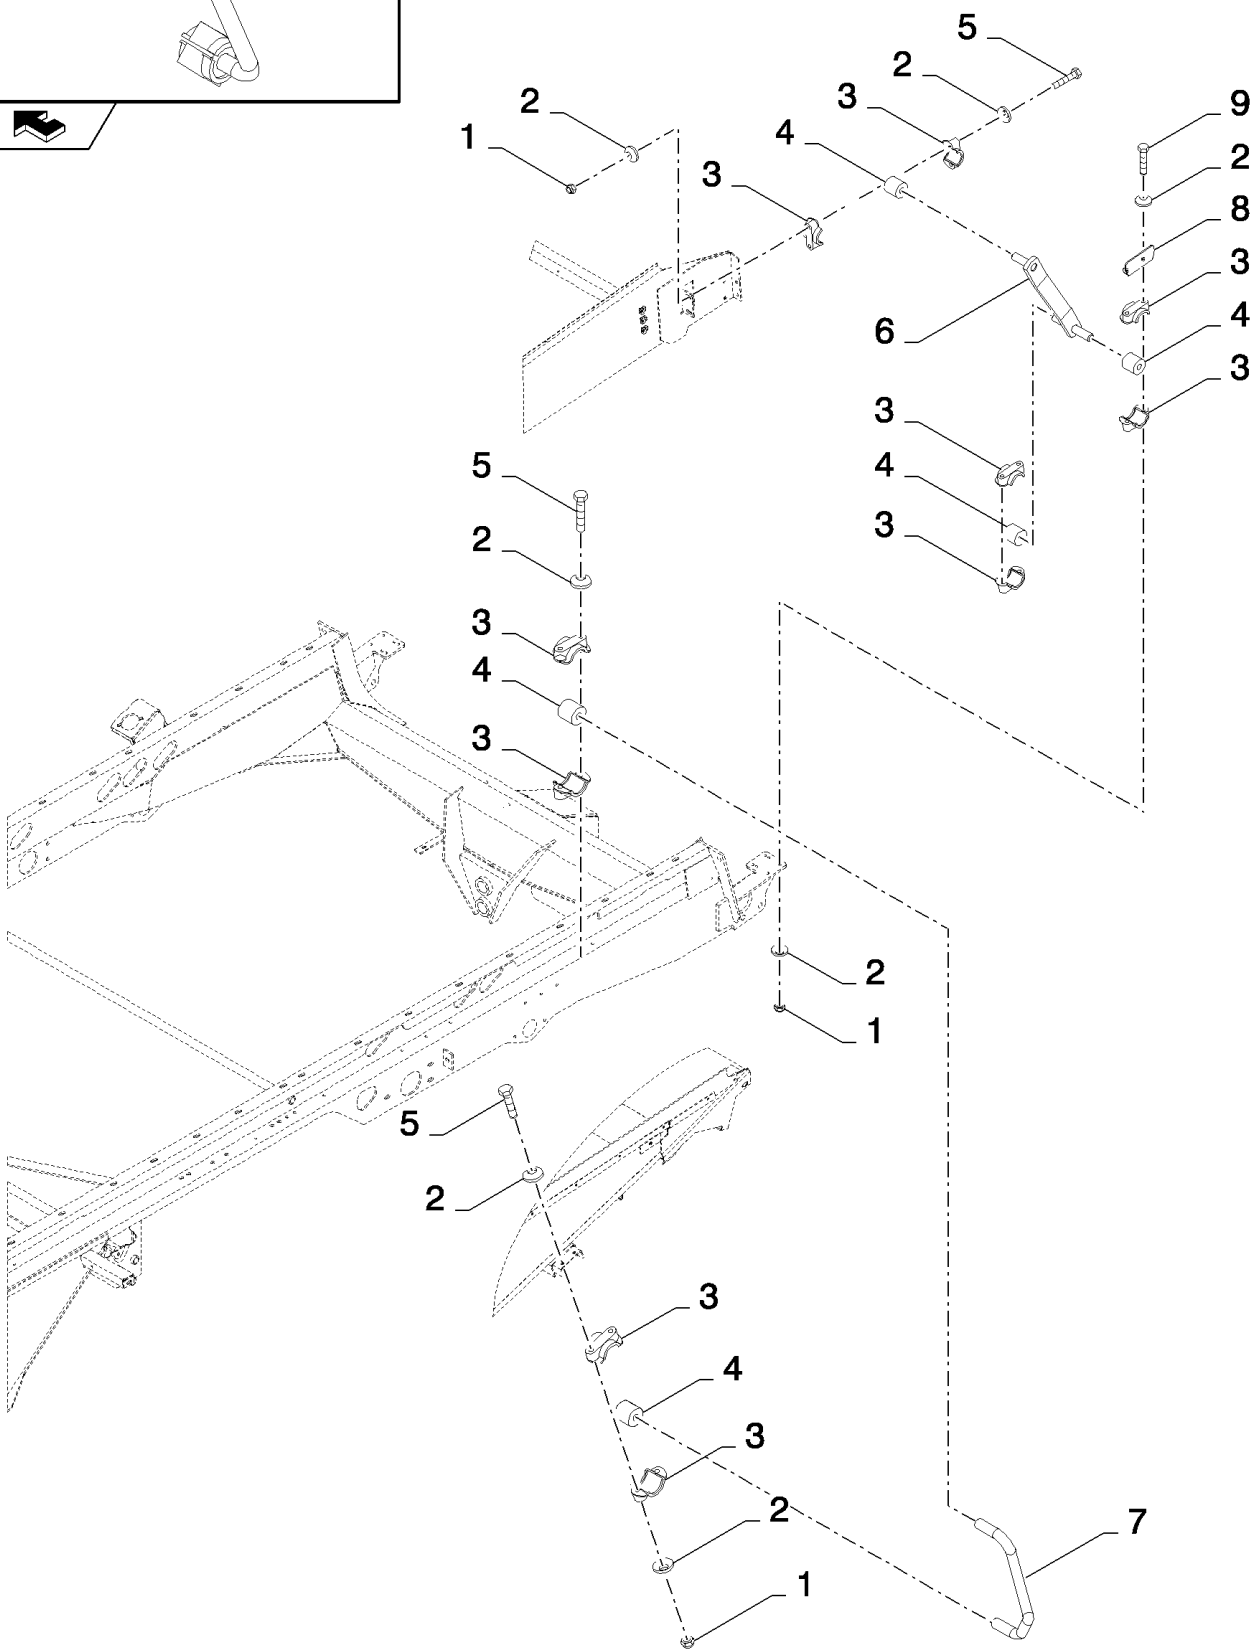

15.222(01) SHAKER SHOE

CSX7080 D660 - COMBINE (9/08-)

15.222(01) SHAKER SHOE

сылка	Номер детали	Кол-во	Описание
1	86629542	16	NUT, LOCK, M8 x 1.25, CI 8,
2	322358	36	WASHER, SPRING, Belleville, M8,
3	320033	20	HOUSING,
4	84000052	10	BUSHING, RUBBER,
5	120062	12	BOLT, Hex, M8 x 70, 8.8,
6	84334808	2	ARM,
7	84434759	2	SUPPORT,
8	87565070	2	PLATE,
9	331175	8	BOLT, Hex, M8 x 75, 8.8,