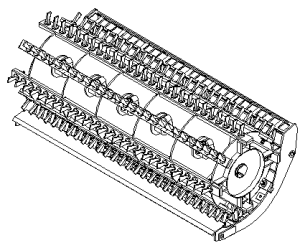

CSX7080 D660 - COMBINE (9/08-)

14.221(01) SPIKE TOOTH CONCAVE 56

сылка	Номер детали	Кол-во	Описание
1	396935	68	TOOTH, RICE, , FOR CSX7040, CSX7050 AND CSX7060 ONLY
1	396935	81	TOOTH, RICE, , FOR CSX7070 AND CSX7080 ONLY
2	399656	2	LATH,
3	399655	2	LATH, , FOR CSX7040, CSX7050 AND CSX7060 ONLY
3	411304	2	PLATE, FIXING, , FOR CSX7070 AND CSX7080 ONLY
4	84452141	1	CONCAVE, , FOR CSX7040, CSX7050 AND CSX7060 ONLY
4	84437361	1	CONCAVE, , FOR CSX7070 AND CSX7080 ONLY
5	394631	64	WASHER, M17 x 34 x 4, HT, , FOR CSX7040, CSX7050 AND CSX7060 ONLY
5	394631	78	WASHER, M17 x 34 x 4, HT, , FOR CSX7070 AND CSX7080 ONLY
6	86000441	68	NUT, M16 x 2, CI 8, , FOR CSX7040, CSX7050 AND CSX7060 ONLY
6	86000441	81	NUT, M16 x 2, CI 8, , FOR CSX7070 AND CSX7080 ONLY
7	333041	4	WASHER, 16.5MM
8	43138	4	BOLT, Hex, M10 x 20, 8.8, Full Thd,
9	140045	4	WASHER, SPRING, Belleville, M10,
10	84038643	2	GRILLE,