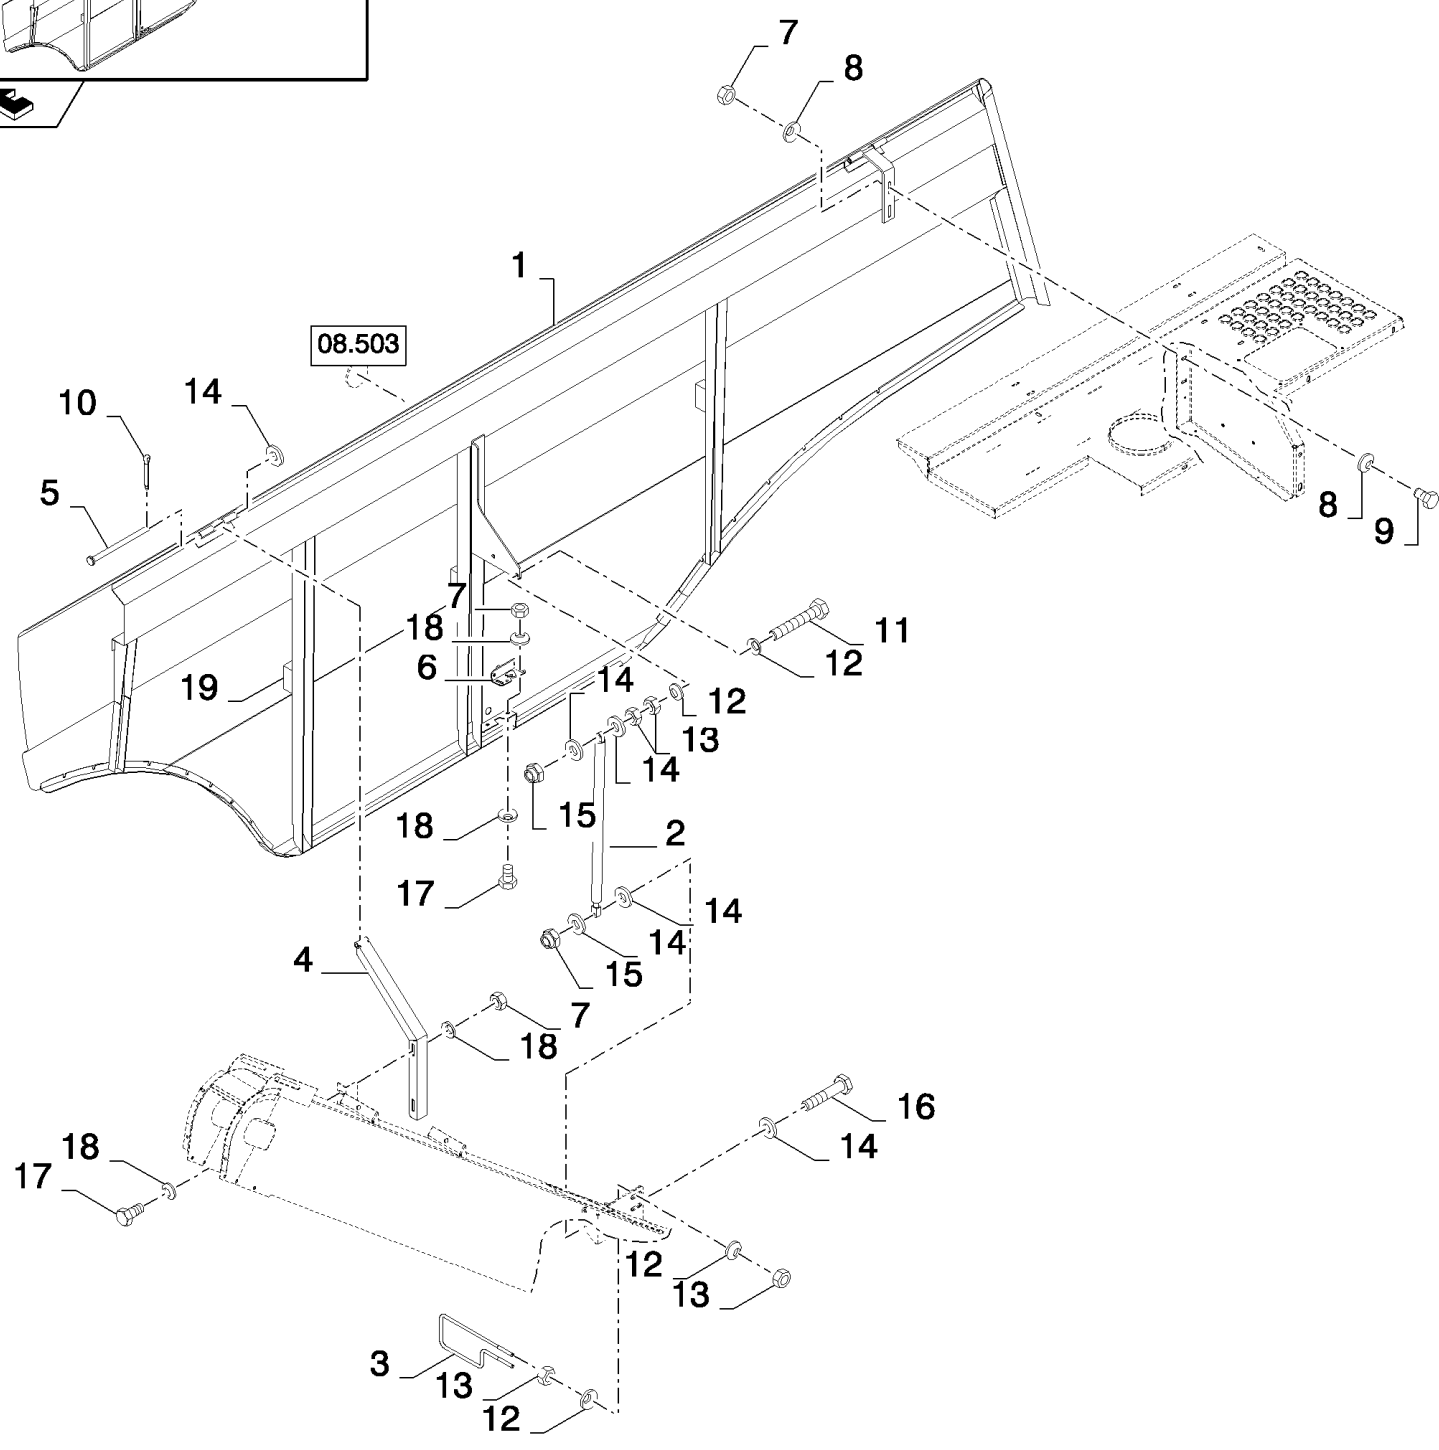

CSX7080 D660 - COMBINE (9/08-)

08.204(01) LOWER SHIELDS, RH

сылка	Номер детали	Кол-во	Описание
1	87344403	1	PANEL, DOOR,
2	87583794	1	, FOR LATERALE ONLY
2	87379454	1	GAS STRUT,
3	87378178	4	BRACKET, , FOR CSX7040, CSX7050, CSX7050 HILLSIDE AND CSX7060 ONLY
3	87344404	4	BRACKET, , FOR CSX7070 AND CSX7080 ONLY
4	87731830	1	HINGE, , FOR CSX7040, CSX7050, CSX7050 HILLSIDE AND CSX7060 ONLY
4	87344407	1	HINGE, , FOR CSX7070 AND CSX7080 ONLY
5	86605626	1	PIN, CLEVIS, M10 x 150,
6	84015292	1	LOCK,
7	9706690	6	NUT, M8, CI 8,
8	412650	4	WASHER, SPRING, Belleville, M8,
9	43127	2	BOLT, Hex, M8 x 25, 8.8,
10	130003	1	PIN, SPLIT (COTTER), M3.2 x 20,
11	86977775	1	BOLT, Hex, M10 x 60, 8.8, Full Thd,
12	140045	6	WASHER, SPRING, Belleville, M10,
13	100016	6	NUT, M10, CI 8,
14	86511323	6	WASHER, M10 x 20 x 2,
15	100037	2	NUT, M10 x 1.5, CI 8,
16	120069	1	BOLT, Hex, M10 x 50, 8.8,
17	120104	4	BOLT, Hex, M8 x 20, 8.8,
18	322358	8	WASHER, SPRING, Belleville, M8,
19	87371936	3	FILLER,