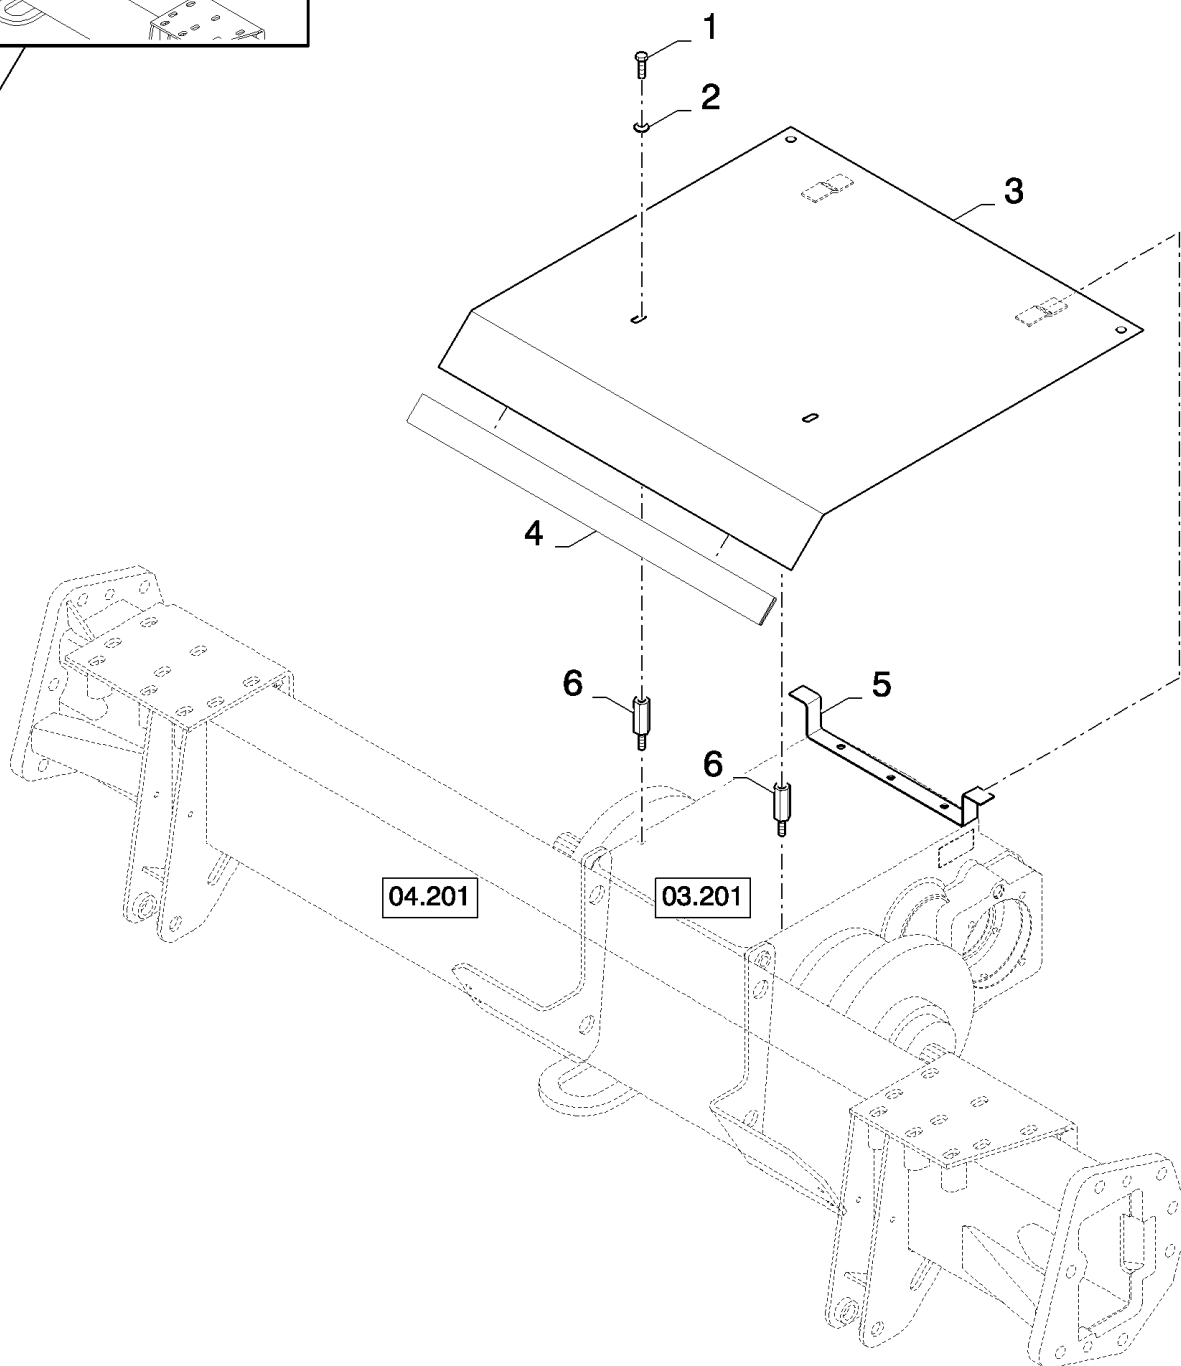

04.203(01) GEARBOX AND BRAKE PROTECTIONS

04.203(01) GEARBOX AND BRAKE PROTECTIONS

сылка	Номер детали	Кол-во	Описание
1	120103	2	BOLT, Hex, M8 x 16, 8.8,
2	412650	2	WASHER, SPRING, Belleville, M8,
3	84433243	1	SHIELD,
4	401311	1	HOSE, PROTECTION, L=0.46M
5	84075330	1	BRACKET,
6	87539097	2	SCREW,