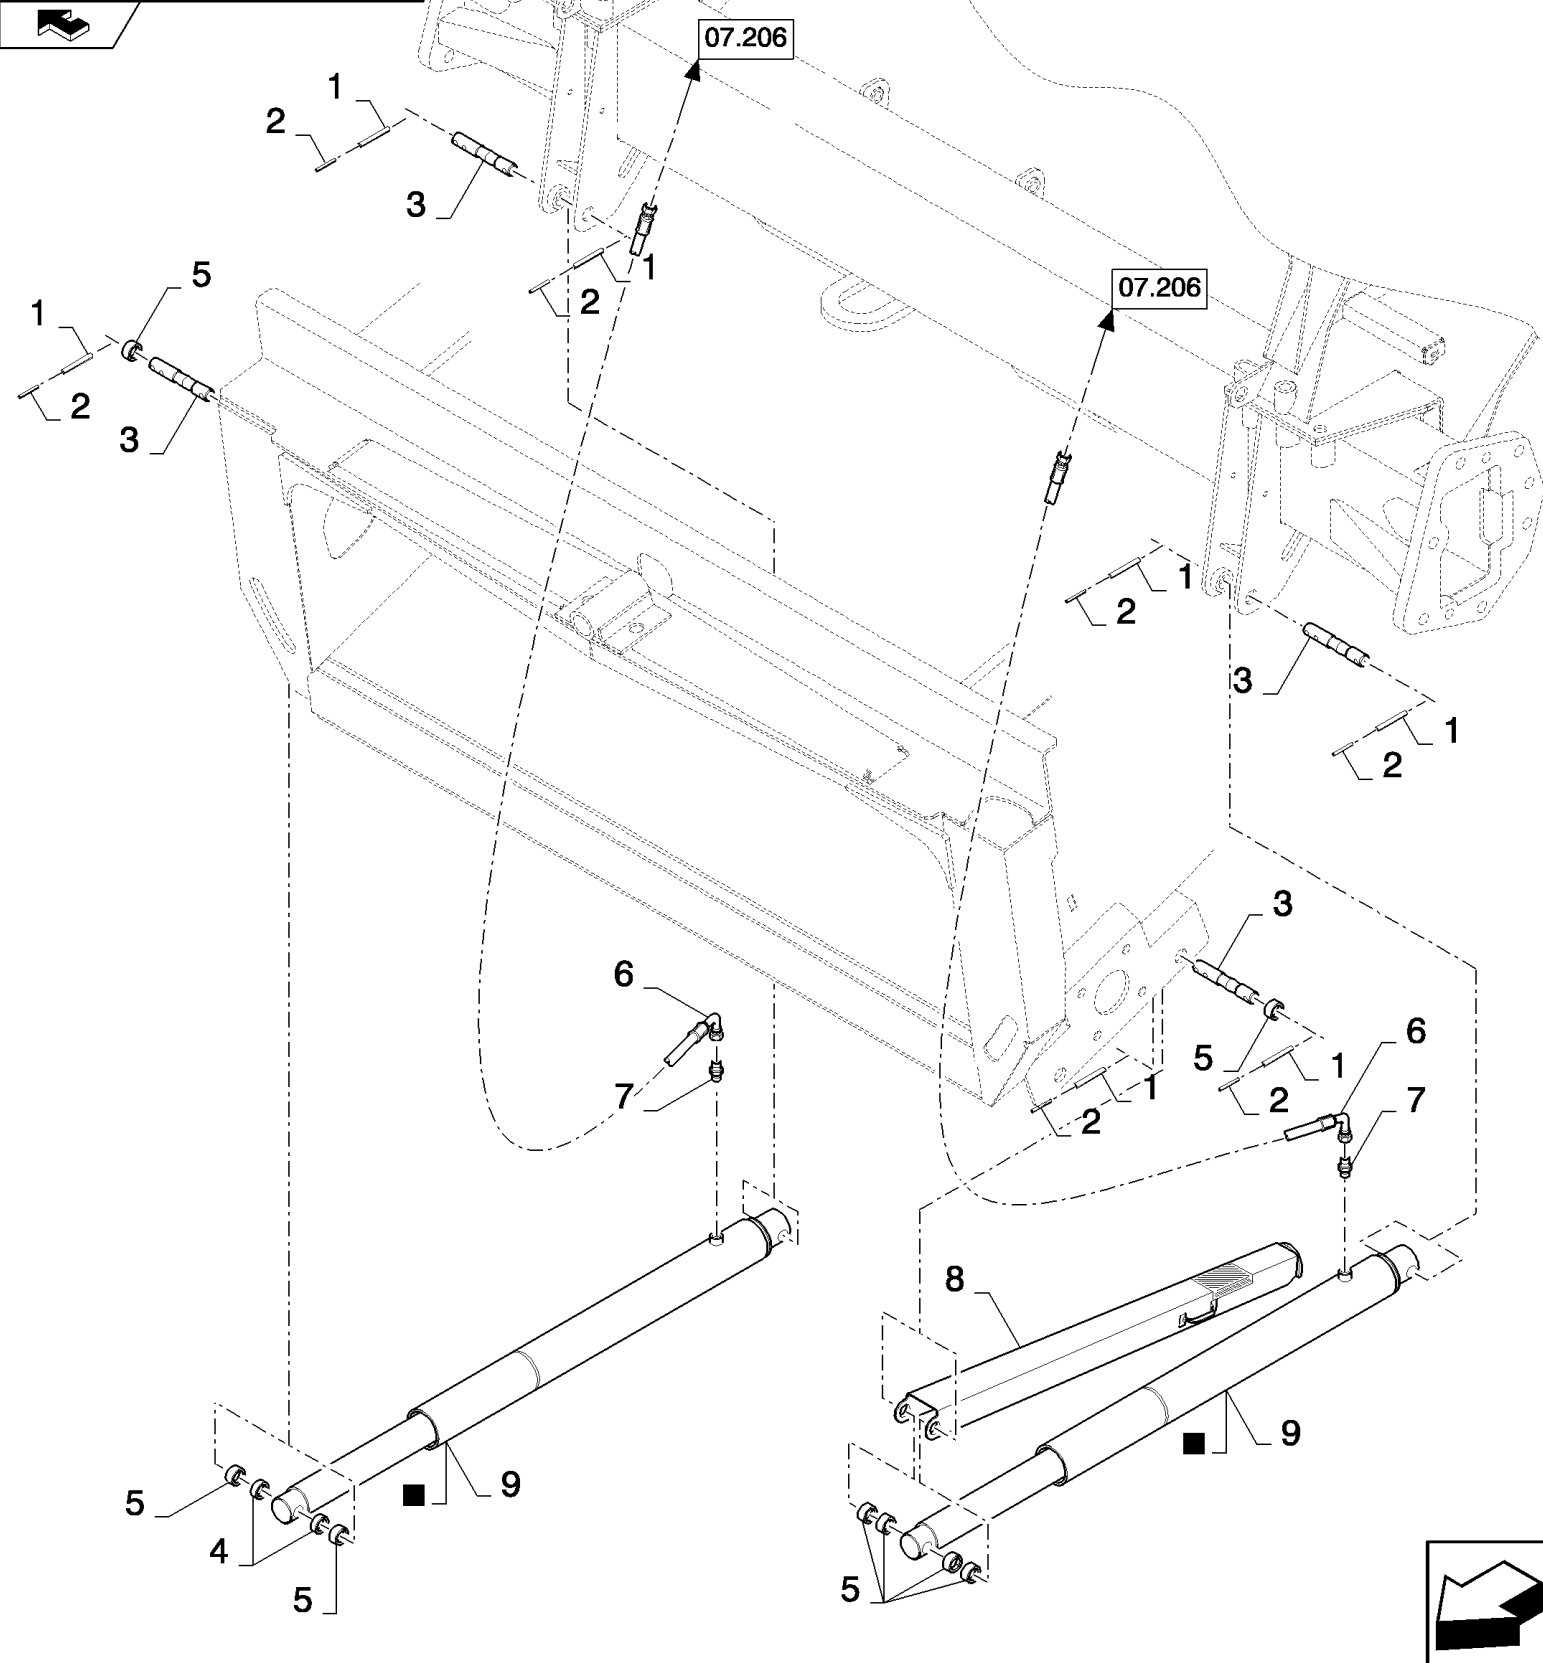

07.205(01) CYLINDERS, STRAW ELEVATOR

CSX7080 D660 - COMBINE (9/08-)

07.205(01) CYLINDERS, STRAW ELEVATOR

сылка	Номер детали	Кол-во	Описание
1	381928	8	PIN, LOCK, M10 x 50, Slotted,
2	333960	8	PIN, LOCK, M6 x 50, Slotted, 11MM
3	87343031	4	PIN,
4	84073733	2	BUSHING, 26MM
5	84071307	10	BUSHING,
6	84989465	2	HOSE, FLEXIBLE,
7	395782	4	CONNECTOR, HYD.,
8	84449016	1	SUPPORT,
9	84444496	2	CYLINDER, (10)
10	84807313	2	KIT, SEALS,