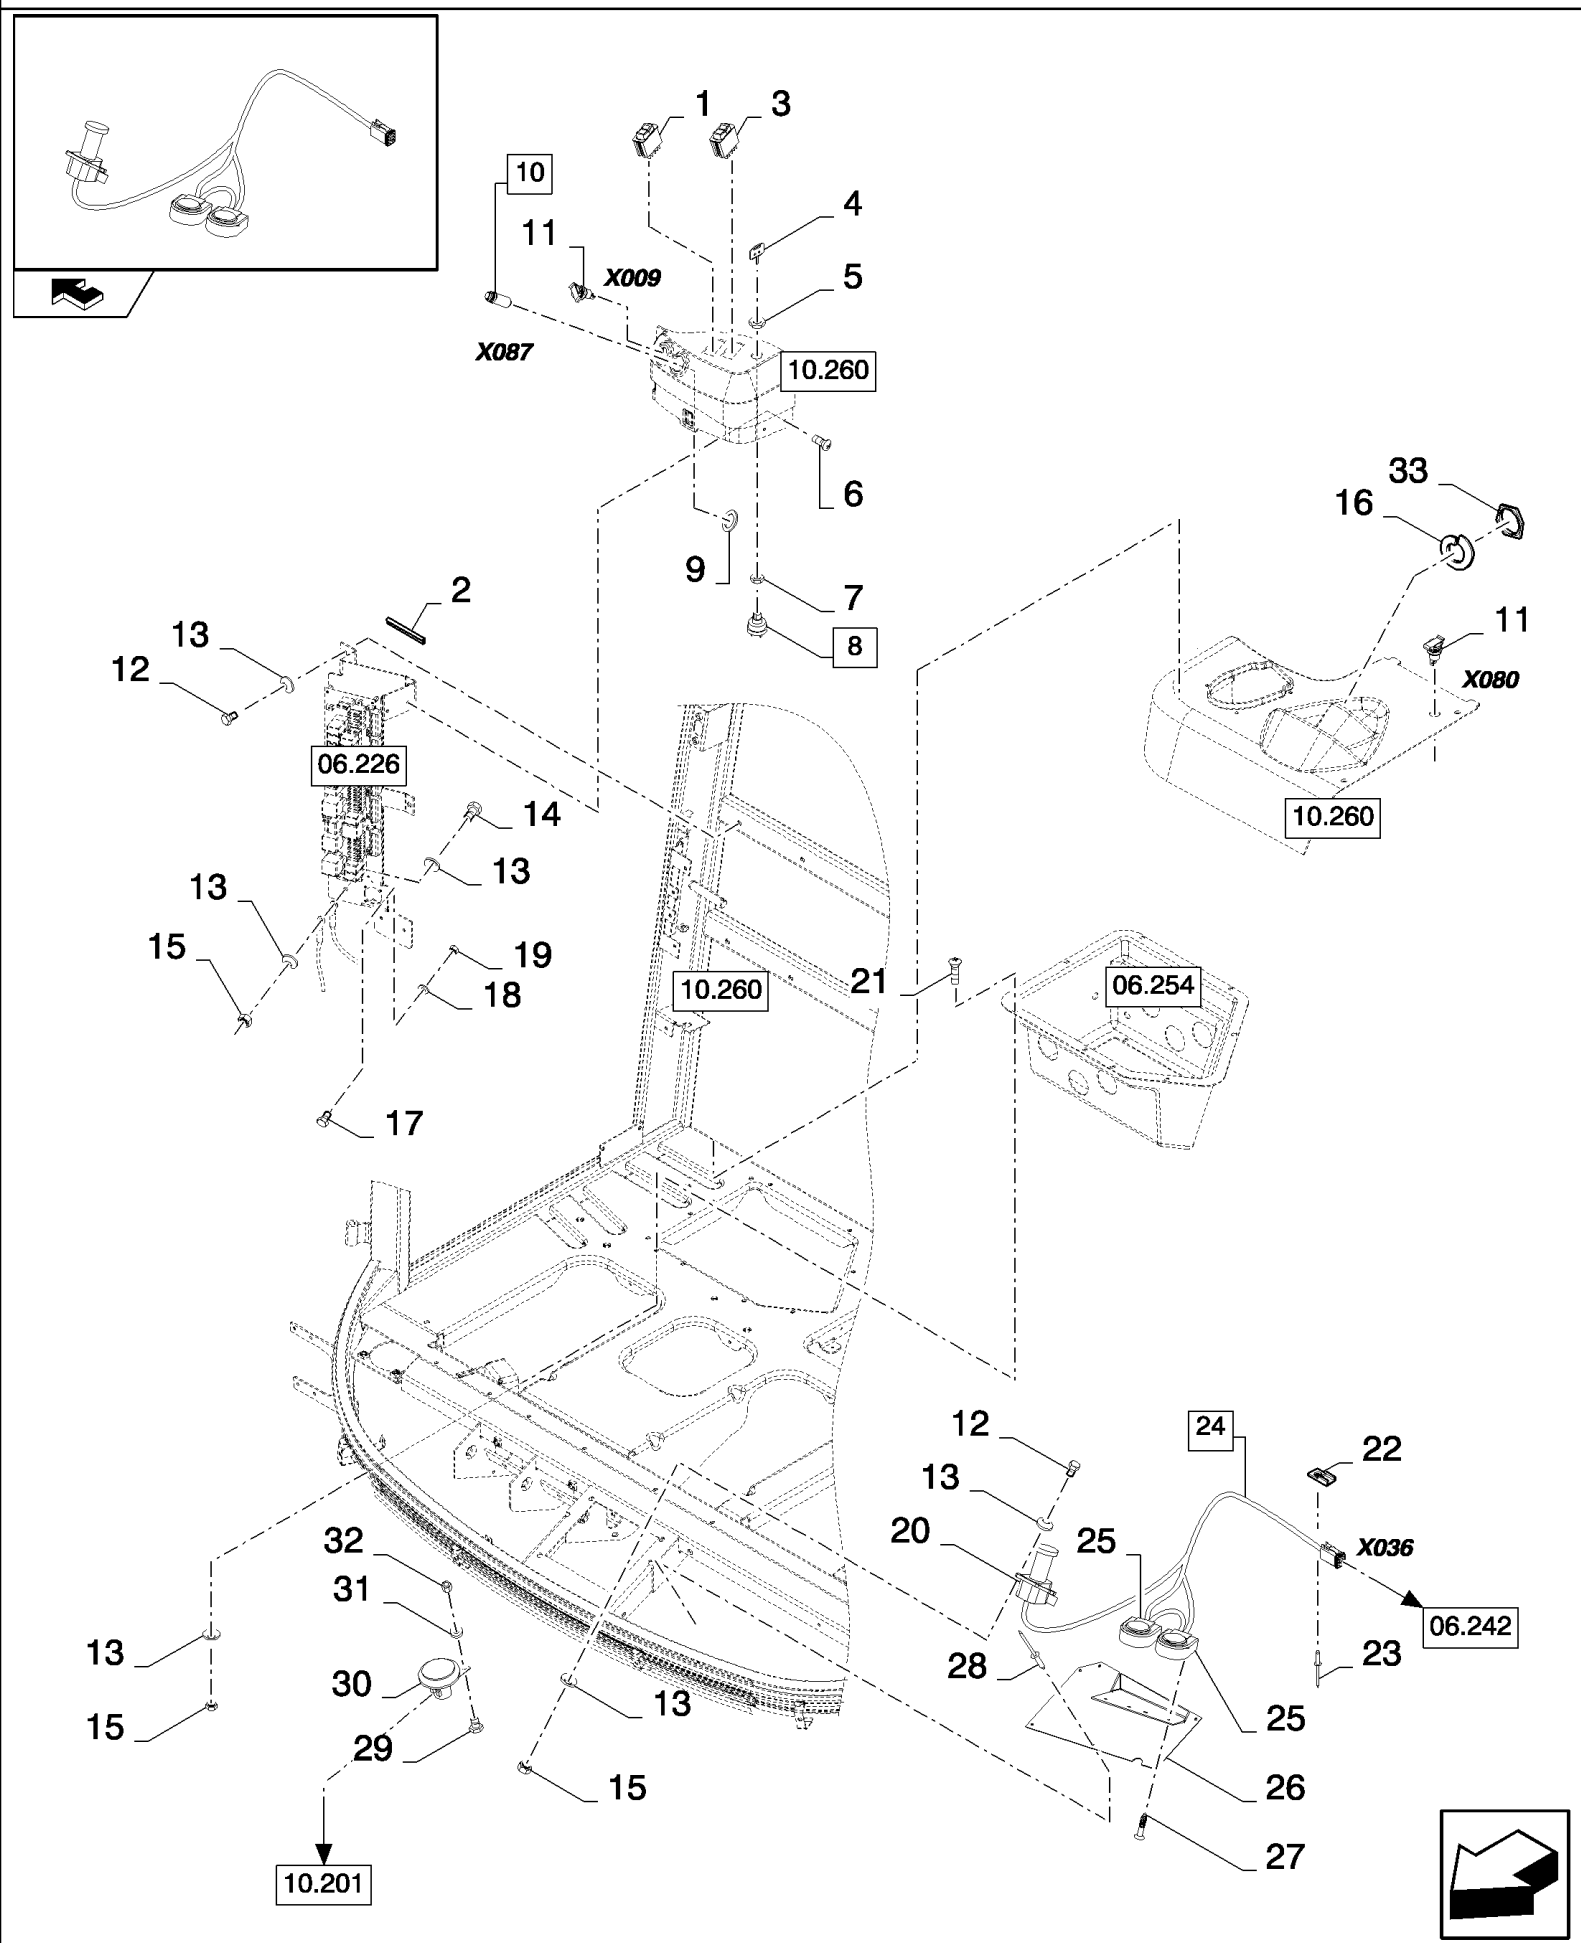

06.224(01) CAB, MAIN WIRING HARNESS

сылка	Номер детали	Кол-во	Описание
1	87378257	1	SWITCH, S82 - THROTTLE SWITCH
2	80401310	1	PROFILE, L=0.47M
3	87381105	1	SWITCH, S19 - KILL STALL SWITCH
4	9995262	2	KEY, IGNITION,
5	NSS	1	NOT SERVICED SEPARATELY,
6	86511042	3	SCREW, Cross Pan Hd, M4 x 16,
7	NSS	1	NOT SERVICED SEPARATELY,
8	3964212	1	SWITCH, S3 - KEYSTART SWITCH (7)
9	NSS	1	NOT SERVICED SEPARATELY,
10	84038796	1	LIGHTER, CIGARETTE, (9)
11	374418	1	SOCKET, POWER,
12	86508568	4	SCREW, Hex, M6 x 16, 8.8,
13	322357	18	WASHER, SPRING, Belleville, M6,
14	120100	1	BOLT, Hex, M6 x 20, 8.8,
15	9706755	10	NUT, M6, CI 8,
16	636665	3	WASHER, LOCK, M43 x 4.75 x 1.575 Thk,
17	86511816	4	SCREW, Cross Pan Hd, M3 x 16,
18	412548	8	WASHER, 4MM
19	86508812	4	NUT, M3, CI 8,
20	84320767	1	SWITCH, S33 - UNLOADING TUBE ENGAGEMENT SWITCH
21	86511829	7	SCREW, Cross Pan Hd, M6 x 16,
22	84058832	1	CLIP,
23	445394	1	RIVET, Pop, M4.8 x 12.7, Rivet
24	84807839	1	PEDAL, (25) REEL, SEE FIGURE 06.701
25	9833626	1	PEDAL, S4 - REEL FORWARD SWITCH
25	9833626	1	PEDAL, S6 - REEL REARWARD SWITCH
26	84807918	1	SUPPORT,
27	87035701	4	SCREW, SELF TAPPING, Hex Wash Hd, #4 x 3/4",
28	425521	6	RIVET,
29	43129	1	BOLT, Hex, M8 x 40, 8.8,
30	354374	1	HORN, B22
31	322358	1	WASHER, SPRING, Belleville, M8,
32	9706690	1	NUT, M8, CI 8,
33	86619907	3	NUT, 1.6875"-18,