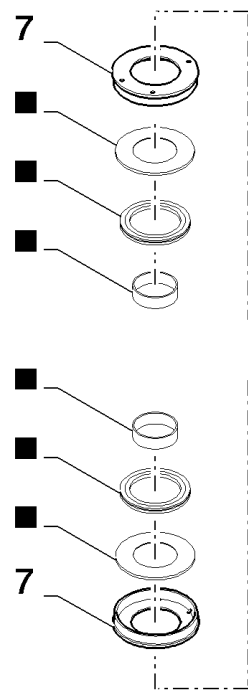

05.214(01) POWERED REAR AXLE : WHEEL MOTOR

05.207

05.214(01) POWERED REAR AXLE : WHEEL MOTOR

сылка	Номер детали	Кол-во	Описание
1	86508097	9	SCREW, Hex Soc Hd, M10 x 25, 12.9,
2	84817895	1	HUB,
3	84800211	1	KIT,
4	84800213	1	KIT, SEALS,
5	84800212	1	KIT, SEALS,
6	9515561	8	SCREW, Hex Soc Hd, M6 x 35, 12.9,
7	84817924	2	COVER,
8	84800194	1	PIN,