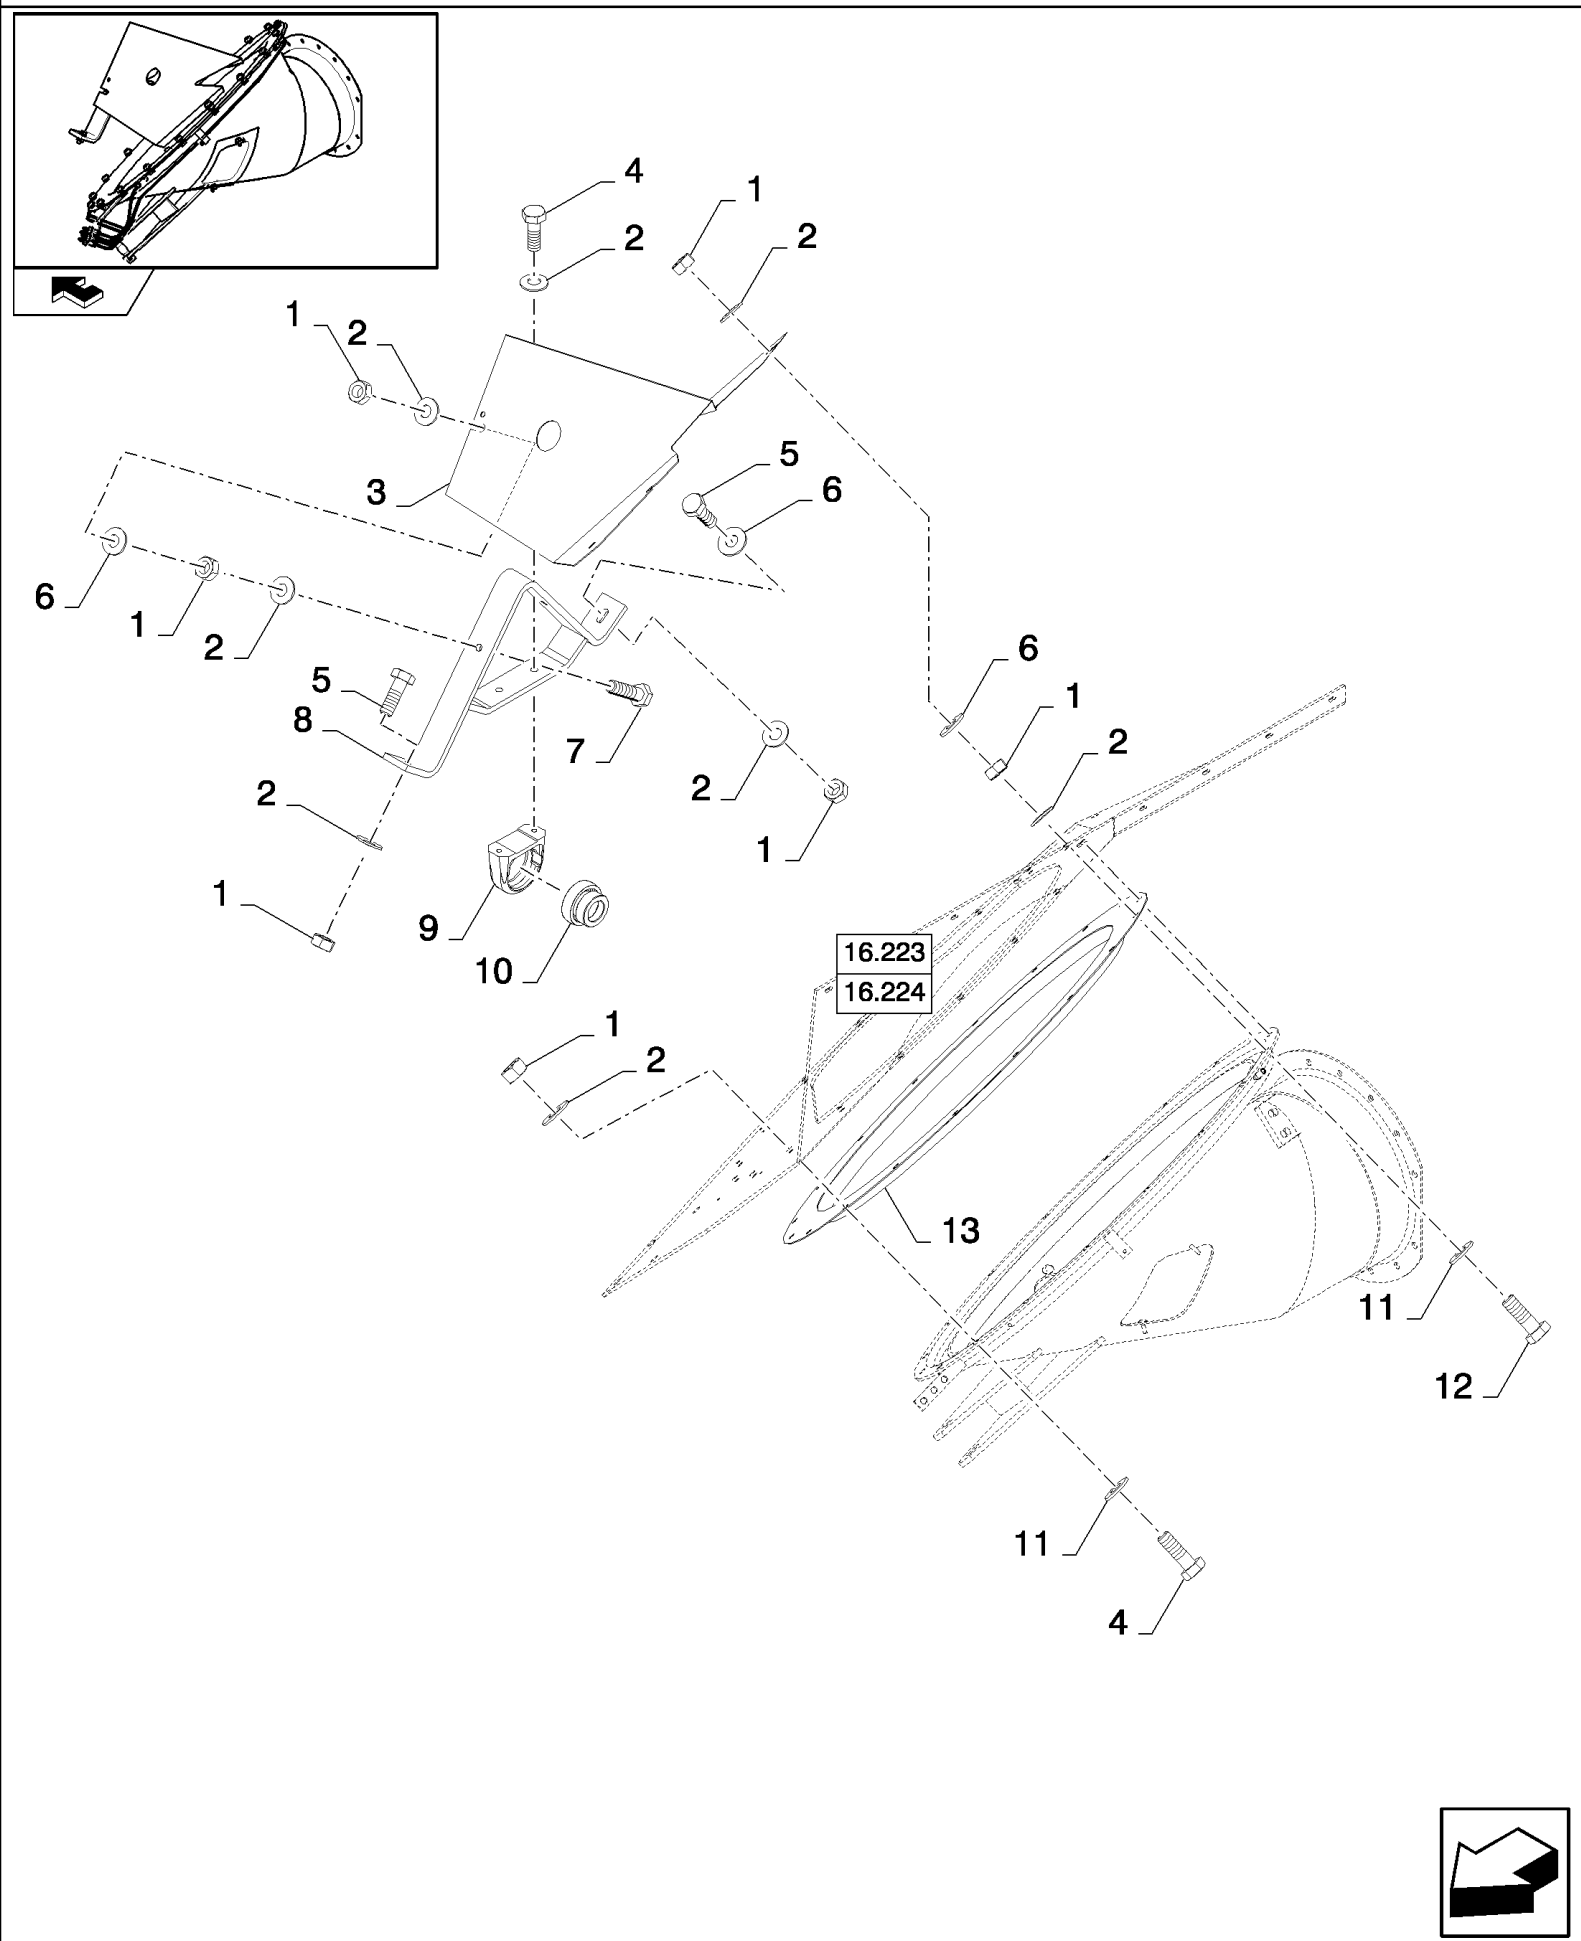

16.213(01) UNLOADING AUGER

CSX7080 D660 - COMBINE (9/08-)

16.213(01) UNLOADING AUGER

сылка	Номер детали	Кол-во	Описание
1	100016	27	NUT, M10, CI 8,
2	140045	30	WASHER, SPRING, Belleville, M10,
3	84980551	1	SHIELD,
4	43139	18	BOLT, Hex, M10 x 25, 8.8, Full Thd,
5	43140	2	BOLT, Hex, M10 x 30, 8.8, Full Thd,
6	378244	5	WASHER, M10 x 24 x 2 Thk,
7	120068	2	BOLT, Hex, M10 x 40, 8.8, Full Thd,
8	84980403	1	SUPPORT,
9	84980436	1	HOUSING, BEARING,
10	84814912	1	BEARING, BALL,
11	140017	18	WASHER, M10 x 20 x 2,
12	120112	2	BOLT, Hex, M10 x 40, 8.8, Full Thd,
13	84814951	1	RING,