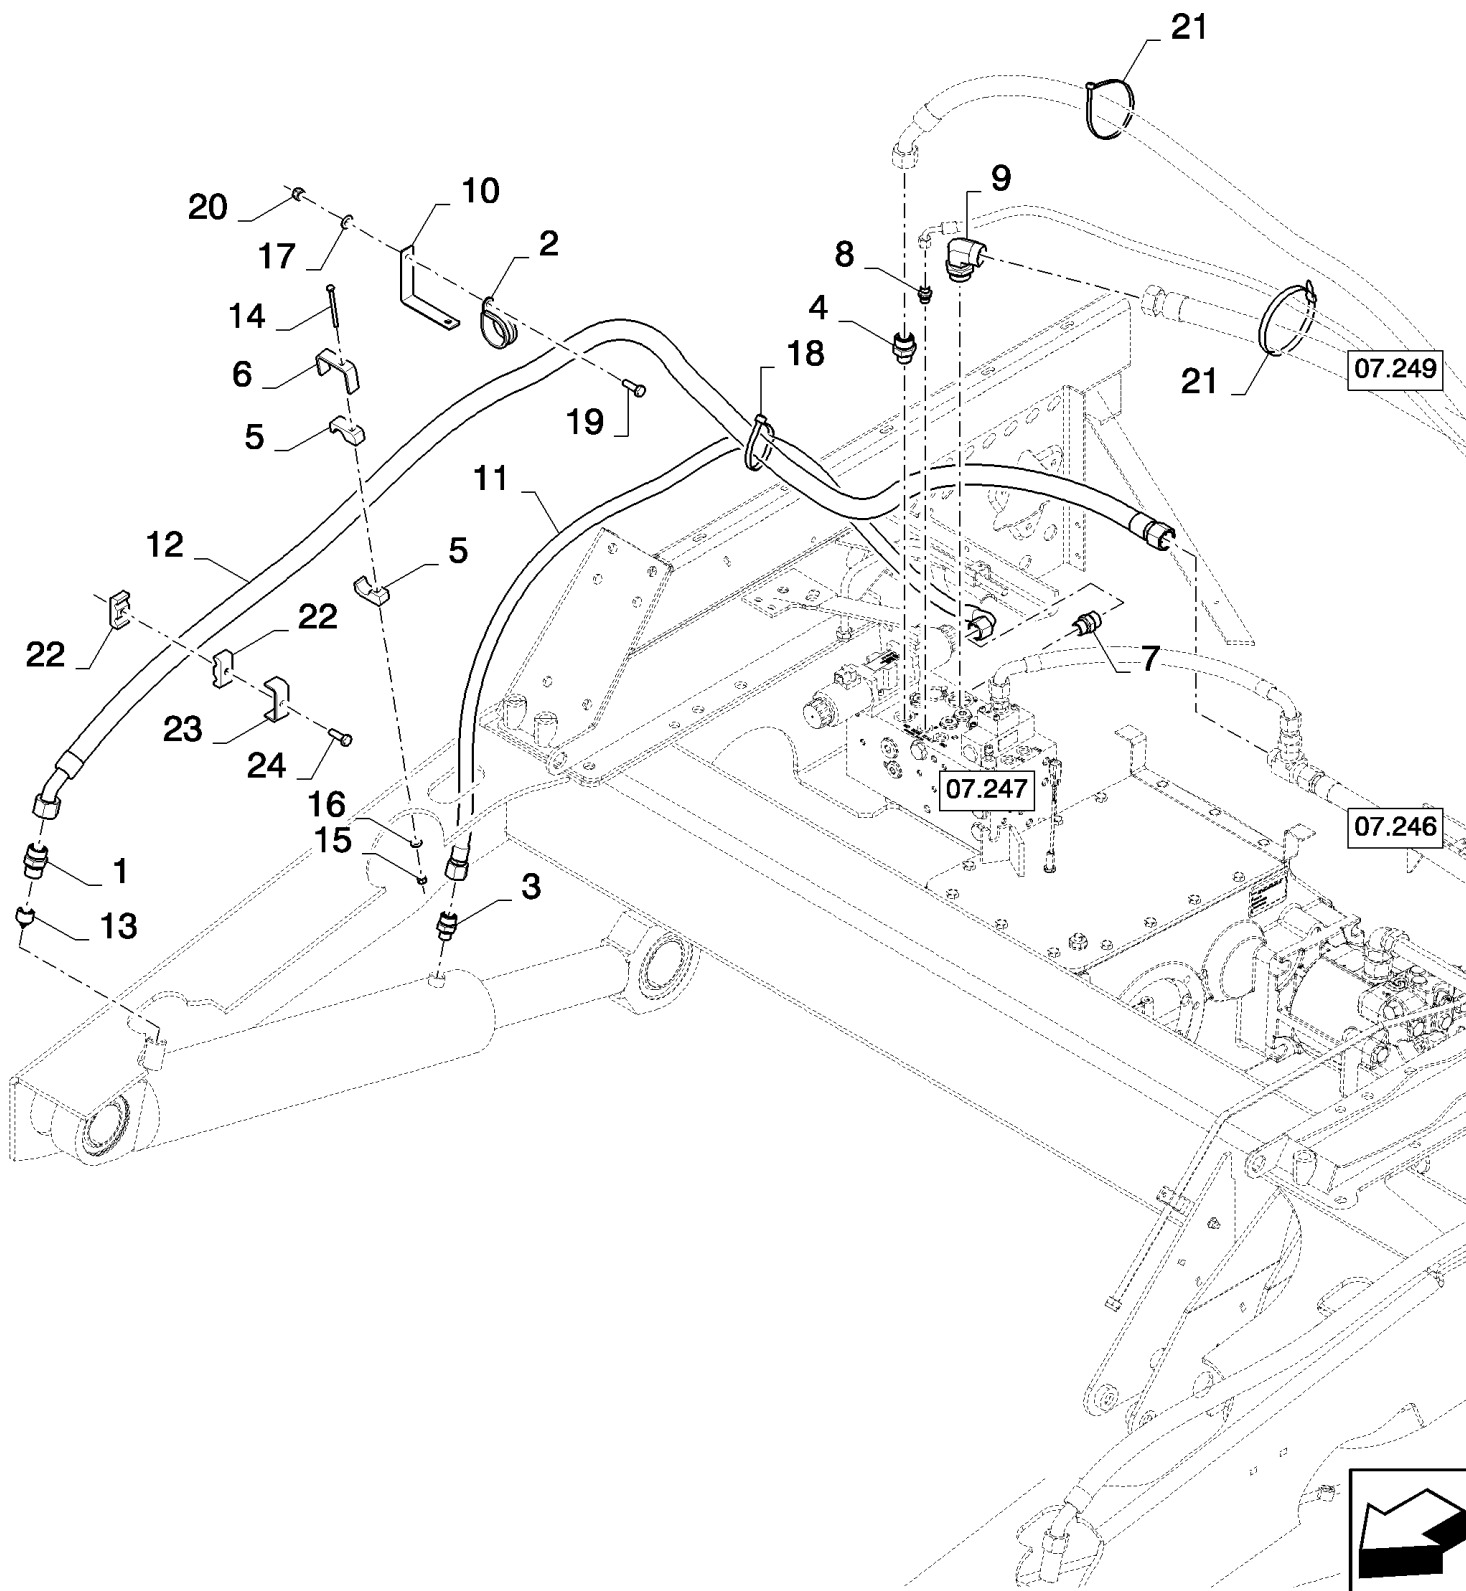

сылка	Номер детали	Кол-во	Описание
1	86579682	1	CONNECTOR, HYD., 1 3/16"-12 ORFS x M27 x 2 ORB,
2	87737323	1	CLAMP,
3	86579679	1	CONNECTOR, HYD., 1"-14 ORFS x M18 x 1.5 ORB,
4	86579681	1	CONNECTOR, HYD., 1 3/16"-12 ORFS x M22 x 1.5 ORB,
5	457546	4	CLAMP,
6	743318	2	SUPPORT,
7	86579680	1	CONNECTOR, HYD., 1"-14 ORFS x M22 x 1.5 ORB,
8	87381134	1	FITTING,
9	87738196	1	ELBOW,
10	87482234	2	PLATE, FIXING,
11	87577527	1	HOSE, FLEXIBLE,
12	87577522	1	HOSE, FLEXIBLE,
13	87708801	1	VALVE, SAFETY,
14	86508570	2	BOLT, Hex, M6 x 80, 8.8,
15	353308	2	NUT, M6 x 1, CI 8,
16	322357	2	WASHER, SPRING, Belleville, M6,
17	322358	2	WASHER, SPRING, Belleville, M8,
18	86566990	1	STRAP, CABLE, M4.8 x 292 L,
19	43127	2	BOLT, Hex, M8 x 25, 8.8,
20	86629542	2	NUT, LOCK, M8 x 1.25, CI 8,
21	86566989	2	STRAP, CABLE, M4.75 x 190.5 L,
22	457547	6	CLAMP,
23	743320	3	SUPPORT,
24	86508569	3	BOLT, Hex, M6 x 70, 8.8,