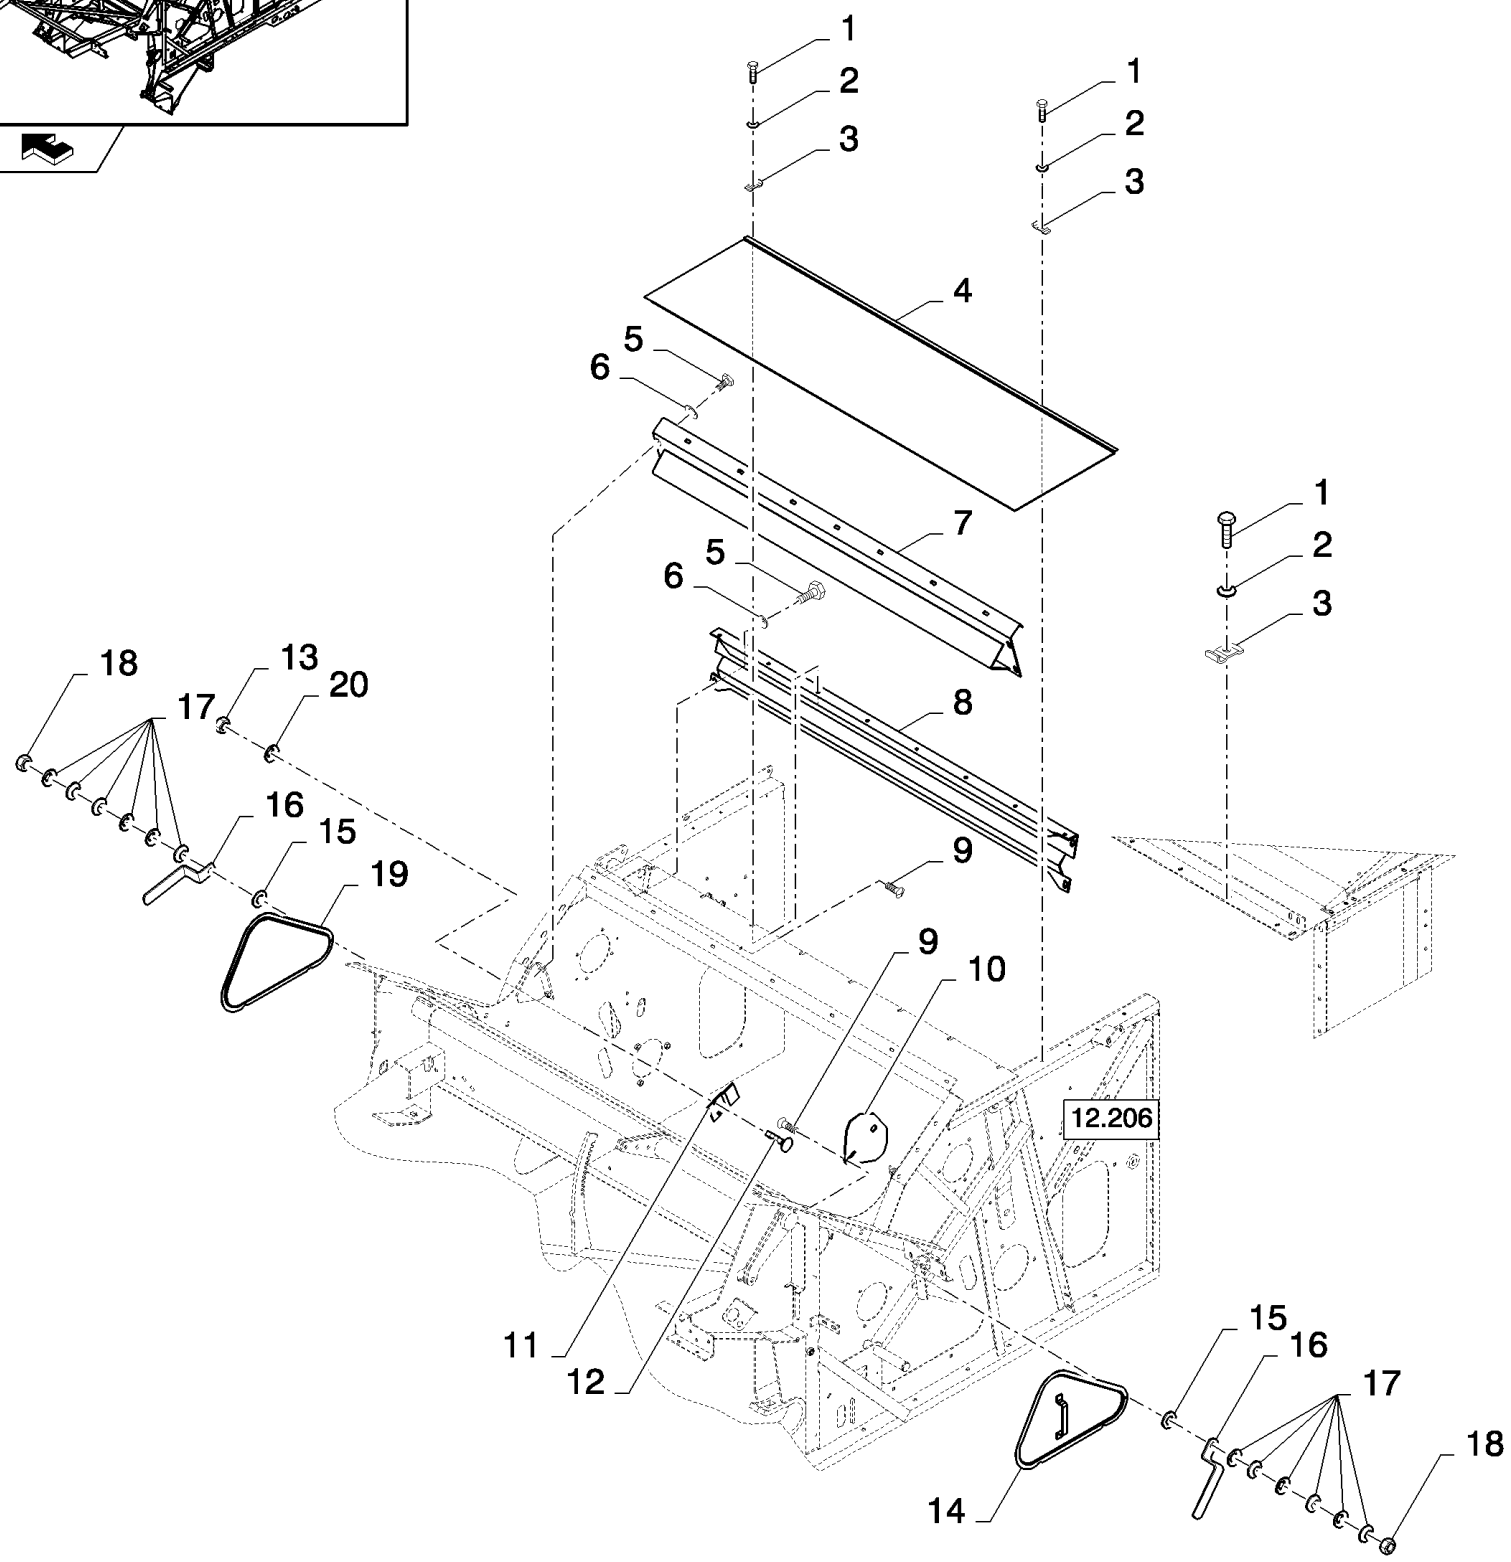

12.207(01) FRAME, THRESHING - WITHOUT ROTARY SEPARATOR

12.207(01) FRAME, THRESHING - WITHOUT ROTARY SEPARATOR

сылка	Номер детали	Кол-во	Описание
1	43128	AR	BOLT, Hex, M8 x 30, 8.8,
2	322358	AR	WASHER, SPRING, Belleville, M8,
3	425093	AR	CLIP,
4	84432487	1	COVER, , FOR CSX7040, CSX7050, CSX7050 HILLSIDE AND CSX7060 ONLY
4	84432488	1	COVER, , FOR CSX7070 AND CSX7080 ONLY
5	43138	6	BOLT, Hex, M10 x 20, 8.8, Full Thd,
6	140045	AR	WASHER, SPRING, Belleville, M10,
7	84432433	1	PLATE, , FOR CSX7040, CSX7050, CSX7050 HILLSIDE AND CSX7060 ONLY
7	84073577	1	PLATE, , FOR CSX7070 AND CSX7080 ONLY
8	84440208	1	PLATE, , FOR CSX7040, CSX7050, CSX7050 HILLSIDE AND CSX7060 ONLY
8	84440223	1	PLATE, , FOR CSX7070 AND CSX7080 ONLY
9	308761	8	BOLT, CARRIAGE, Short NK, M8 x 25, CI8.8, Full Thd,
10	84443839	1	PLATE, COVER,
11	84075668	1	BRACKET,
12	86512439	2	BOLT, CARRIAGE, Short NK, M6 x 16, CI8.8, Full Thd,
13	9706755	2	NUT, M6, CI 8,
14	84073222	1	COVER,
15	378243	8	WASHER, M8,
16	84432243	8	CLIP,
17	300367	48	WASHER, 8MM
18	86629542	8	NUT, LOCK, M8 x 1.25, CI 8,
19	84073225	1	COVER,
20	322357	2	WASHER, SPRING, Belleville, M6,