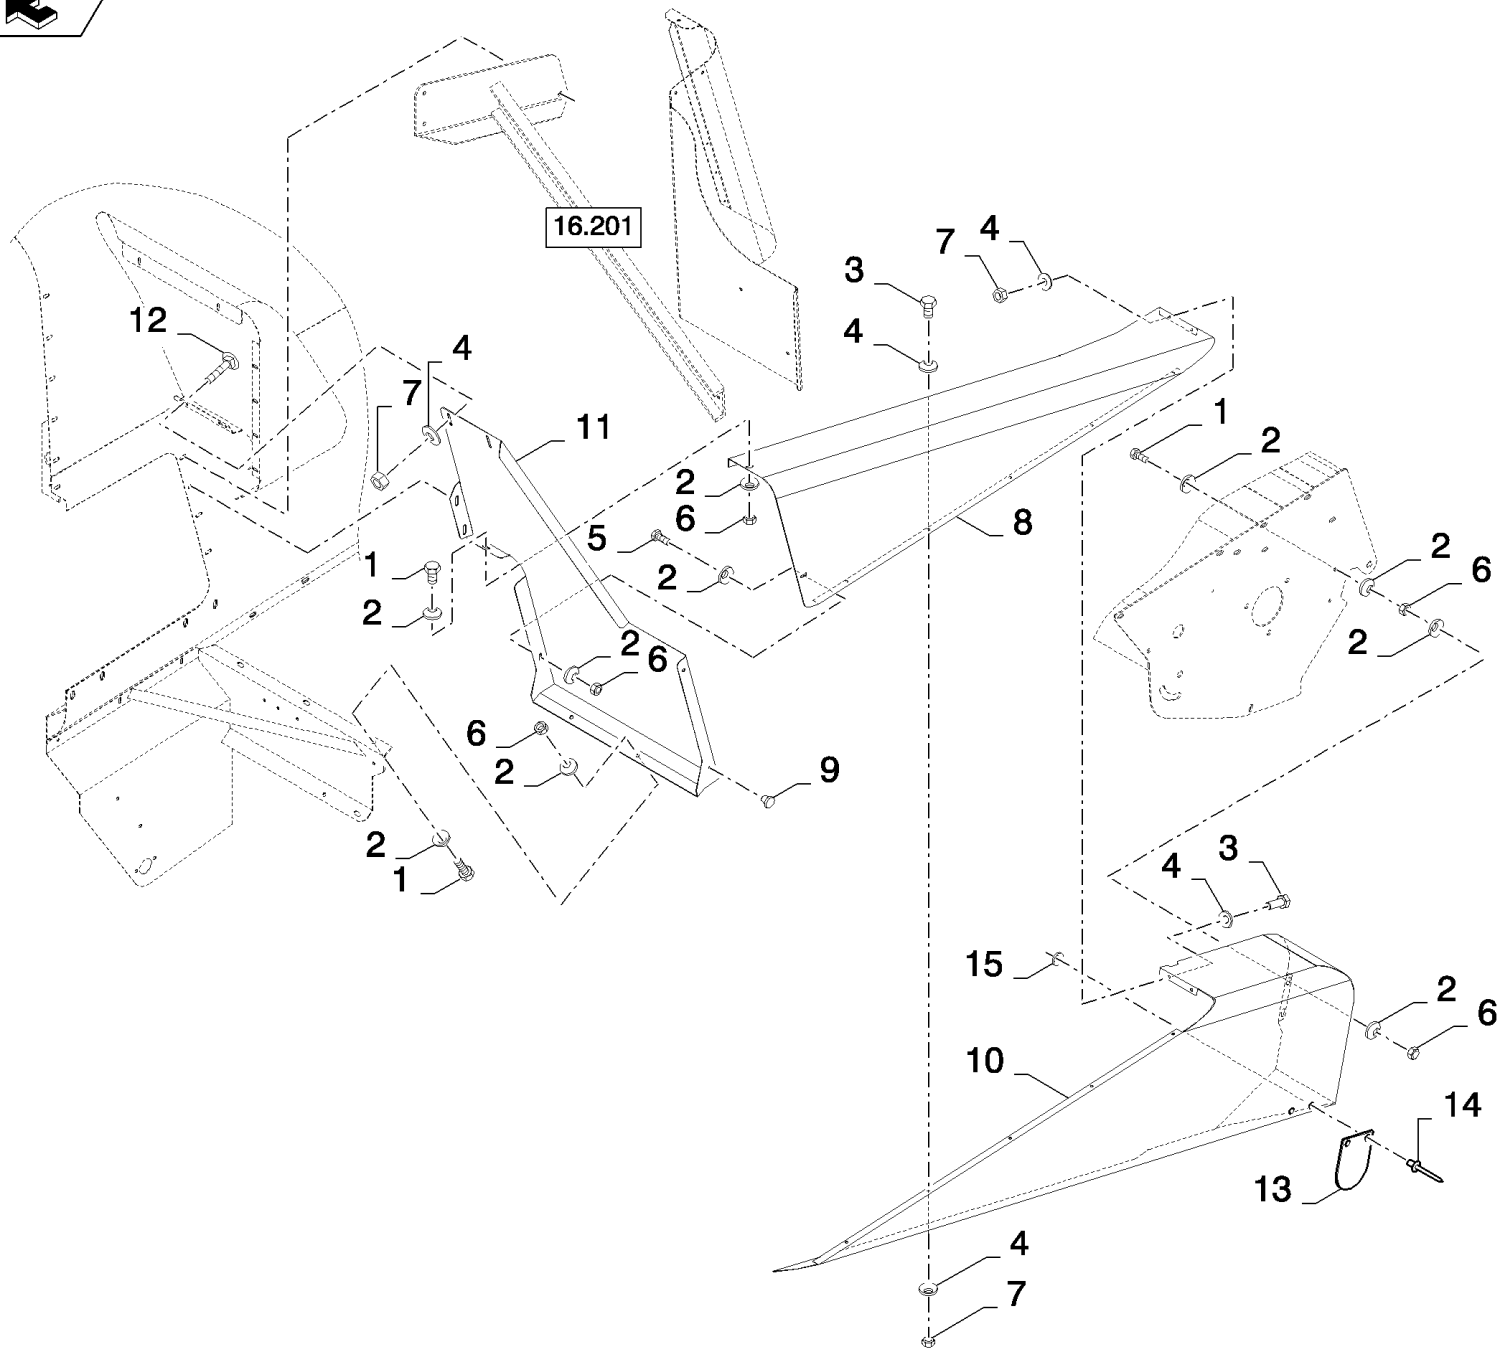

CSX7080 D660 - COMBINE (9/08-)

19.201(01) CHOPPER DRIVE, SHIELDS

сылка	Номер детали	Кол-во	Описание
1	43127	5	BOLT, Hex, M8 x 25, 8.8,
2	412650	16	WASHER, SPRING, Belleville, M8,
3	86508568	7	SCREW, Hex, M6 x 16, 8.8,
4	322357	16	WASHER, SPRING, Belleville, M6,
5	120104	1	BOLT, Hex, M8 x 20, 8.8,
6	9706690	8	NUT, M8, CI 8,
7	9706755	9	NUT, M6, CI 8,
8	87353141	1	SHIELD,
9	331233	2	PLUG,
10	84434189	1	SHIELD,
11	87385620	1	SHIELD, , FOR CSX7040, CSX7050, CSX7050 HILLSIDE AND CSX7060 ONLY
11	87353138	1	SHIELD, , FOR CSX7070 AND CSX7080 ONLY
12	9706703	2	BOLT, CARRIAGE, Short NK, M6 x 20, CI8.8, Full Thd,
13	84446659	1	PLATE,
14	9512968	2	RIVET, , BSN C667
14	445394	2	RIVET, Pop, M4.8 x 12.7, , ASN D668
15	322356	2	WASHER, BELLEVILLE, M5.1 x 12 x 1.85, HDN,