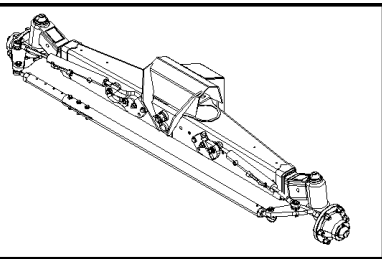

05.203(01) ADJUSTABLE STEERING AXLE AND CYLINDERS

05.203(01) ADJUSTABLE STEERING AXLE AND CYLINDERS

сылка	Номер детали	Кол-во	Описание
1	87015582	4	BOLT, Hex, M16 x 160, 10.9,
2	394631	8	WASHER, M17 x 34 x 4, HT,
3	392530	4	NUT, M16, CI 10,
4	84439012	1	SUPPORT, RH
5	84439011	1	SUPPORT, LH
6	140048	2	WASHER, SPRING, Belleville, M16,
7	120091	2	BOLT, Hex, M16 x 60, 8.8,
8	84440541	4	BALL JOINT, (9,10)
9	NSS	4	NOT SERVICED SEPARATELY,
10	NSS	4	NOT SERVICED SEPARATELY,
11	331209	4	NUT, 13/16"-16, G2,
12	84440415	2	HYDRAULIC CYLINDER, (13)
13	84026019	2	KIT, SEALS,
14	320771	2	NUT, Thin, M20 x 1.5, CI 04,
15	84039559	2	BALL JOINT, (16,17)
16	412103	1	NUT,
17	300595	1	PIN, SPLIT (COTTER), M4 x 40,
18	84439201	1	TRACK ROD ASSY,
19	120073	3	BOLT, Hex, M10 x 80, 8.8,
20	379401	6	CLAMP,
21	412141	3	NUT, LOCK, M10 x 1.5, CI 8,
22	84439211	1	TRACK ROD ASSY,