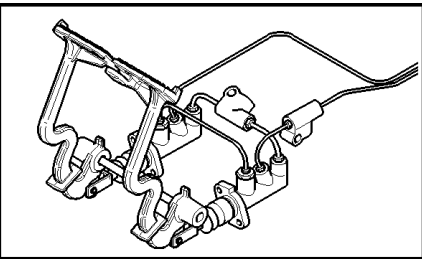

03.227(01) CIRCUIT FOR HYDRAULIC BRAKES

- 03.228
- 03.229
- 03.230
- 03.231