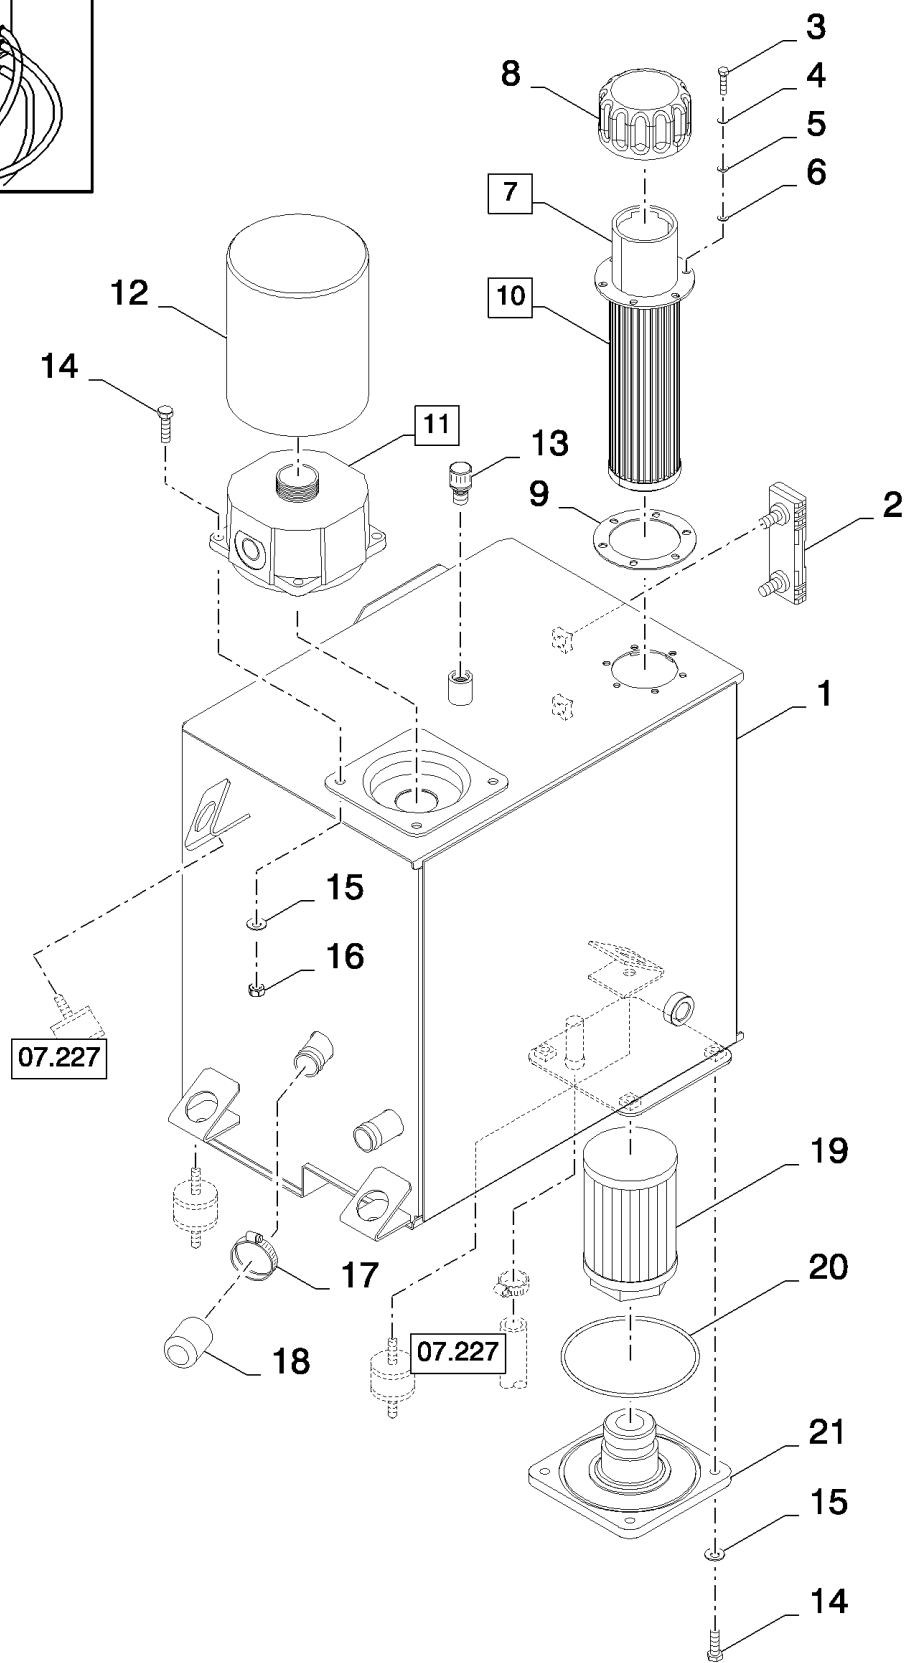

07.228(01) HYDRAULIC TANK

CSX7080 D660 - COMBINE (9/08-)

07.228(01) HYDRAULIC TANK

сылка	Номер детали	Кол-во	Описание
1	84983496	1	RESERVOIR, HYDRAULIC OIL,
2	923011	1	INDICATOR,
3	14304321	6	SCREW, Hex Soc Hd, M5 x 20, 8.8,
4	9824326	6	WASHER, M5,
5	373817	6	ELEMENT, SEALING,
6	446307	6	SEALRING,
7	9508294	1	CAP, FILLER, (8,9)
8	87054106	1	CAP, FILLER,
9	87054107	1	KIT, SEALS,
10	87054105	1	KIT, (9)
11	9811704	1	FILTER, HYDRAULIC OIL, (12)
12	9814477	1	FILTER, ELEMENT,
13	9817518	1	BREATHER,
14	43127	8	BOLT, Hex, M8 x 25, 8.8,
15	322358	8	WASHER, SPRING, Belleville, M8,
16	9706690	4	NUT, M8, CI 8,
17	382527	1	CLAMP, HOSE, M25-40, Worm,
18	84983512	1	CUP, COVER,
19	84031924	1	FILTER, HYDRAULIC OIL,
20	9840056	1	O-RING, -248, 70 Duro, 4.734" ID x .139" Thk,
21	84043513	1	SUPPORT,