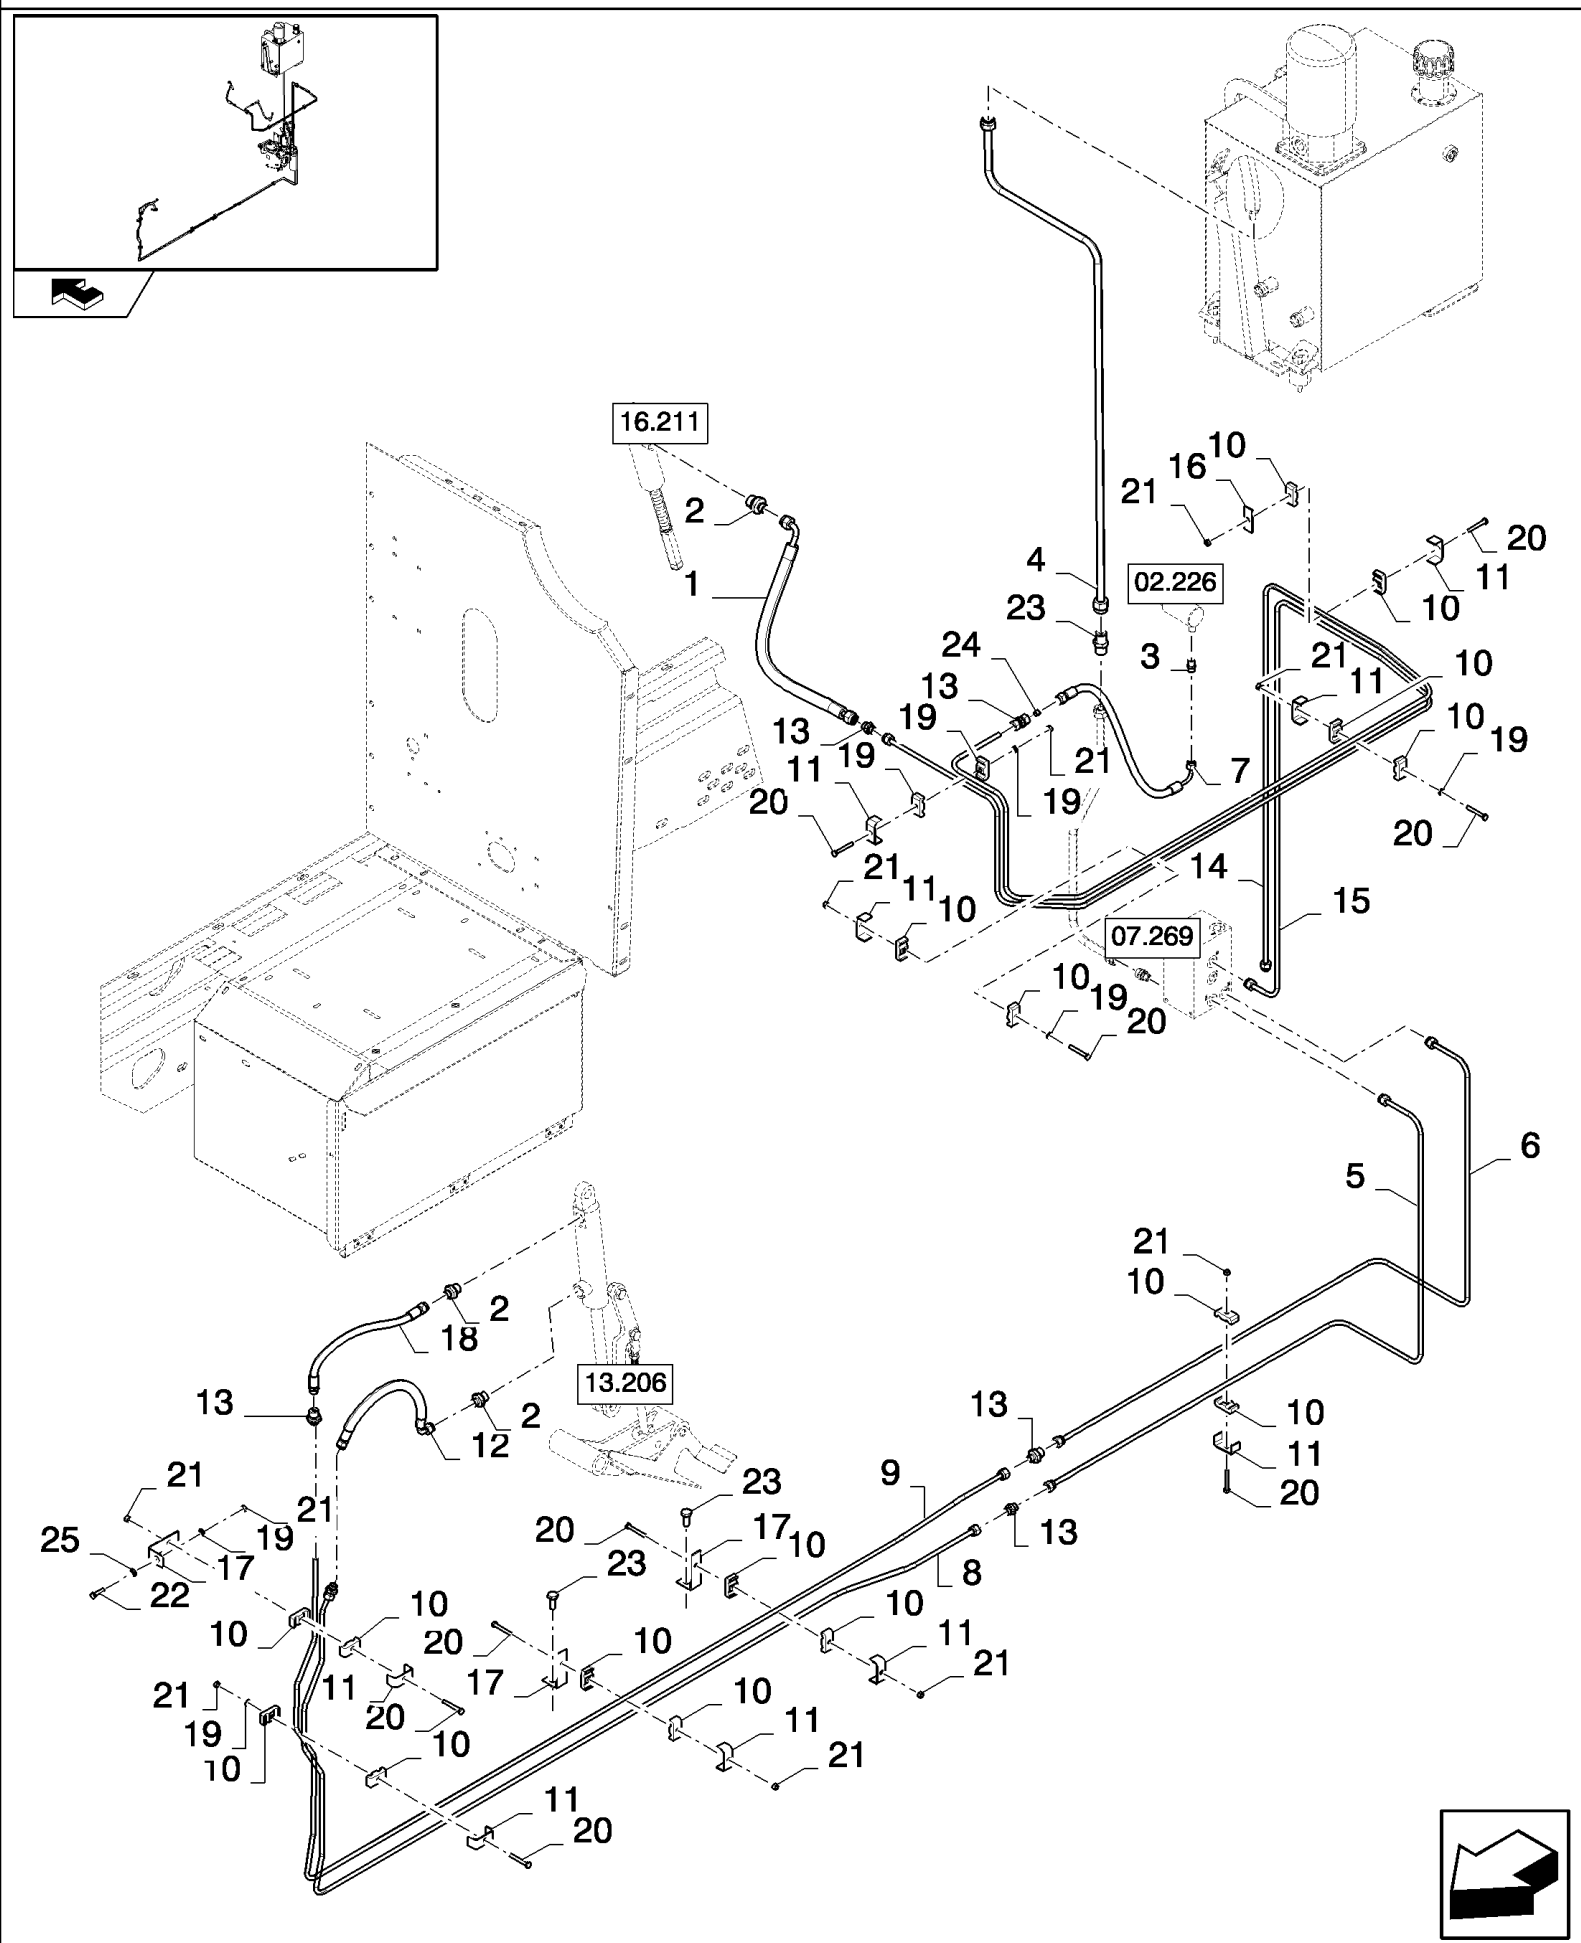

07.268(01) LOW PRESSURE HYDRAULICS

сылка	Номер детали	Кол-во	Описание
1	9839227	2	HOSE, HYDRAULIC,
2	386215	3	CONNECTOR, HYD.,
3	87533859	1	CONNECTOR, HYD.,
4	87364706	1	TUBE, HYD,
5	87364726	1	TUBE, HYD,
6	87364718	1	TUBE, HYD,
7	87752769	1	HOSE, FLEXIBLE,
8	87364714	1	TUBE, HYD,
9	87364716	1	TUBE, HYD,
10	430357	18	CLAMP,
11	431941	9	SUPPORT,
12	322357	1	WASHER, SPRING, Belleville, M6,
13	335172	5	CONNECTOR, HYD., M14 x 1.5,
14	87364704	1	TUBE, HYD,
15	87364702	1	TUBE, HYD,
16	434097	1	BRACKET,
17	87344927	2	BRACKET,
18	424524	1	HOSE, HYDRAULIC,
19	86588450	5	WASHER, M6 x 12 x 1.6 Thk,
20	86977790	9	SCREW, Hex, M6 x 45, 8.8,
21	9706755	10	NUT, M6, CI 8,
22	86977786	1	BOLT, Hex, M6 x 25, 8.8,
23	150018	1	CONNECTOR, HYD., M18 x 1.5 x 28,
24	335136	1	FERRULE,