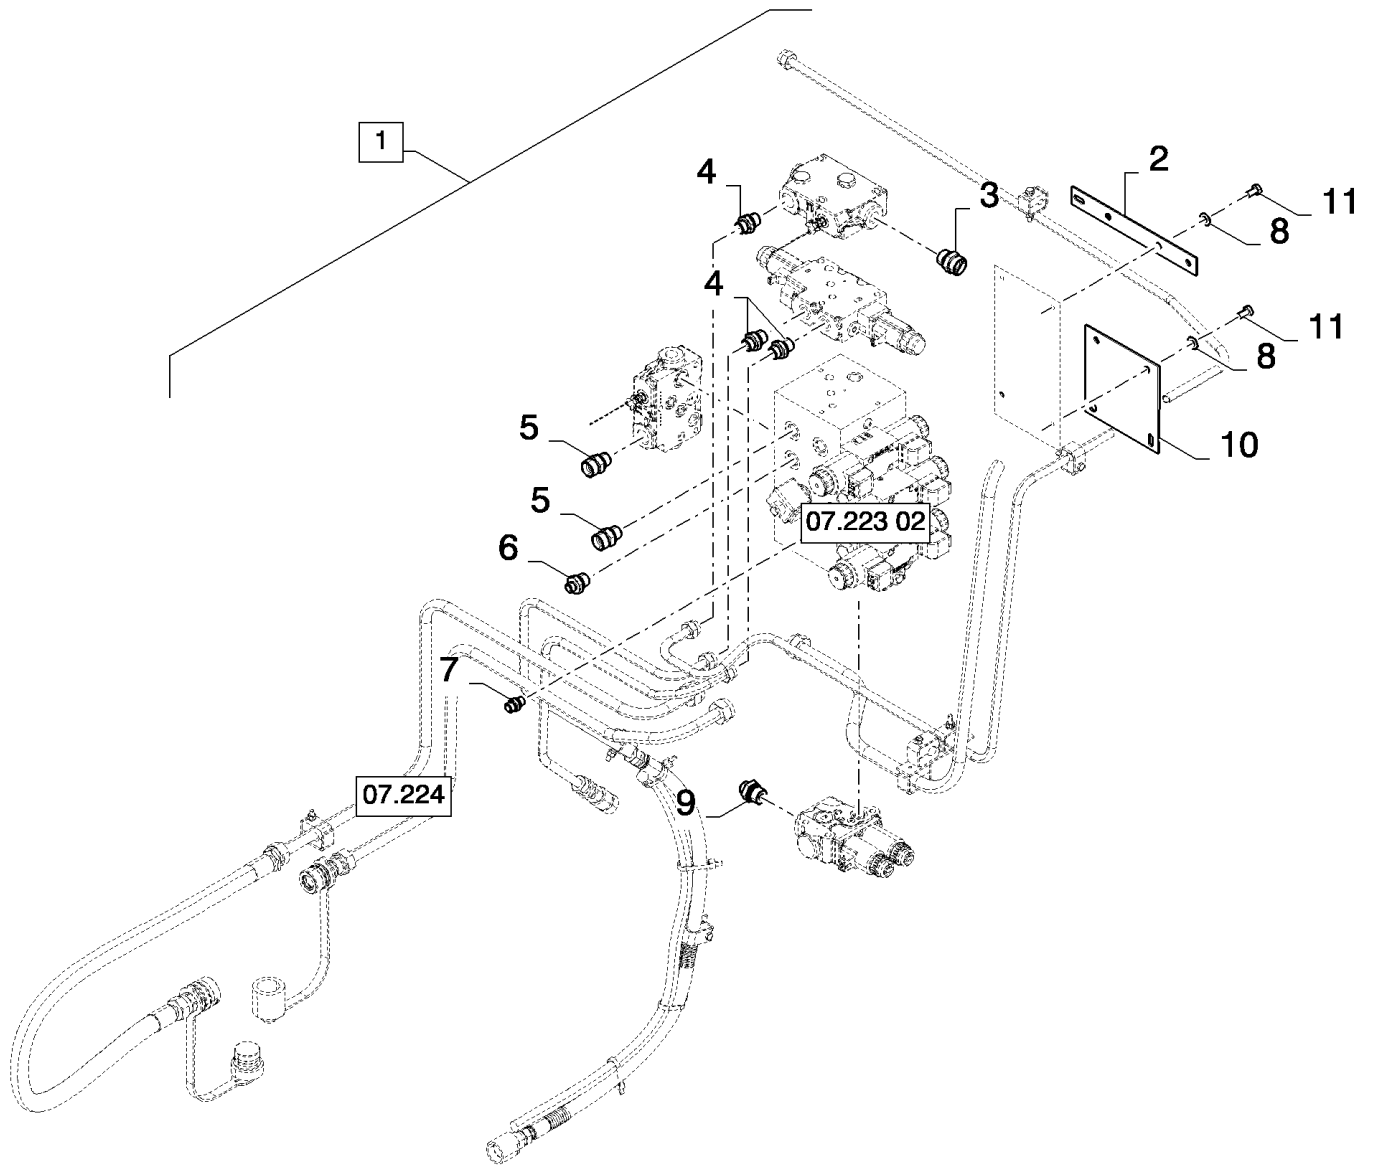

сылка	Номер детали	Кол-во	Описание
1	87563404	1	VALVE, HYDRAULIC, (2 to 11, incl. Fig. 07.223 02)
2	87346038	1	SUPPORT,
3	87343790	1	FITTING,
4	9850317	3	CONNECTOR, HYD.,
5	87343789	3	FITTING,
6	87343788	2	FITTING,
7	9850318	3	CONNECTOR, HYD.,
8	322358	4	WASHER, SPRING, Belleville, M8,
9	84461871	1	FITTING,
10	87346040	1	SUPPORT,
11	120103	4	BOLT, Hex, M8 x 16, 8.8,