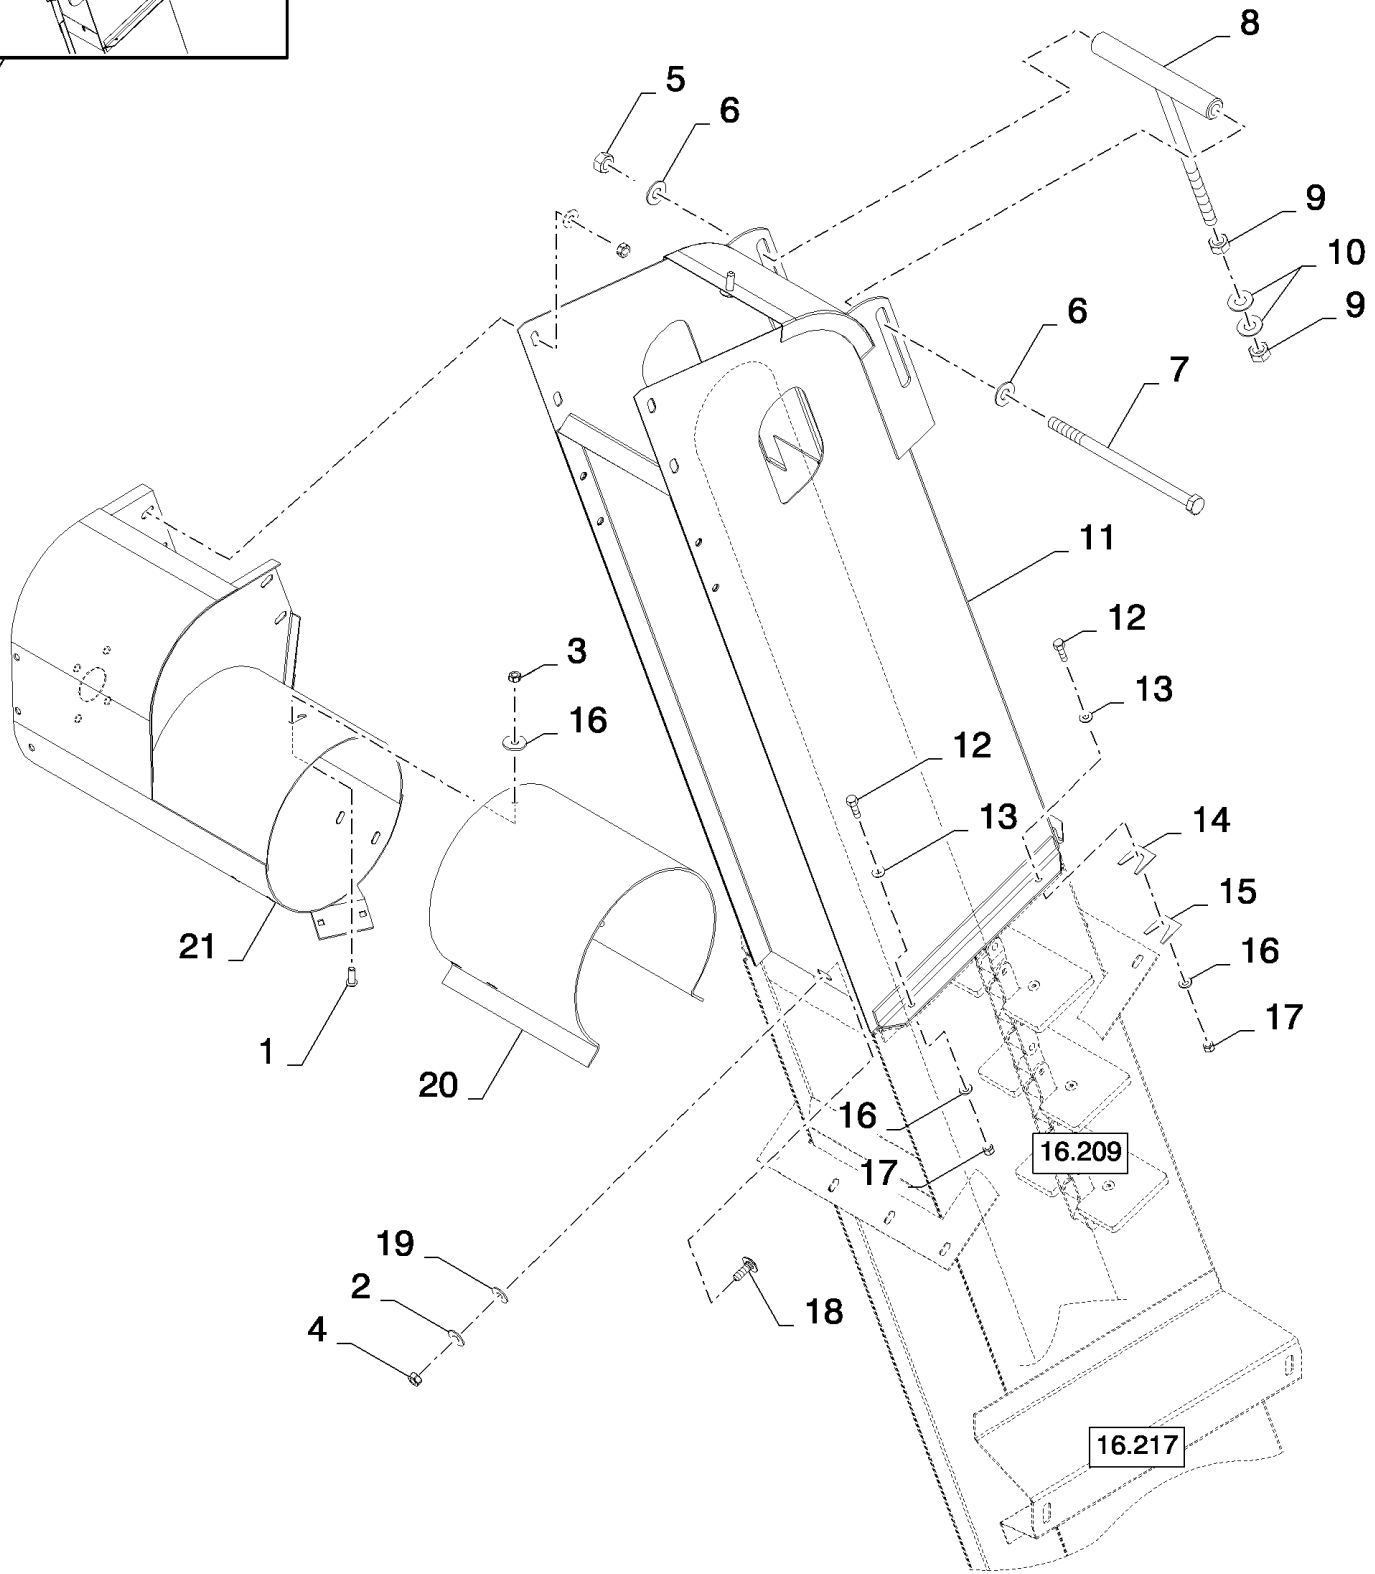

16.208(01) GRAIN ELEVATOR, EXTENSIONS

16.208(01) GRAIN ELEVATOR, EXTENSIONS

сылка	Номер детали	Кол-во	Описание
1	86512439	5	BOLT, CARRIAGE, Short NK, M6 x 16, CI8.8, Full Thd,
2	322358	9	WASHER, SPRING, Belleville, M8,
3	9706755	5	NUT, M6, CI 8,
4	9706690	5	NUT, M8, CI 8,
5	100038	1	NUT, M12 x 1.75, CI 8,
6	140046	2	WASHER, SPRING, Belleville, M12,
7	86571290	1	BOLT, Hex, M12 x 240, 8.8, M12x240
8	84982238	1	TIE-ROD,
9	100020	2	NUT, M16, CI 8,
10	140048	2	WASHER, SPRING, Belleville, M16,
11	84980378	1	ELEVATOR, EXTENSION, , STANDARD
11	84981124	1	ELEVATOR, EXTENSION, , REINFORCED
12	120100	5	BOLT, Hex, M6 x 20, 8.8,
13	86588450	5	WASHER, M6 x 12 x 1.6 Thk,
14	80481491	AR	PLATE, ADJUSTING,
15	481489	AR	PLATE, ADJUSTING,
16	322357	5	WASHER, SPRING, Belleville, M6,
17	353308	5	NUT, M6 x 1, CI 8,
18	86507486	1	BOLT, CARRIAGE, Short NK, M8 x 20, CI8.8, Full Thd,
19	378243	1	WASHER, M8,
20	84453649	1	EXTENSION,
21	87397198	1	TUBE,