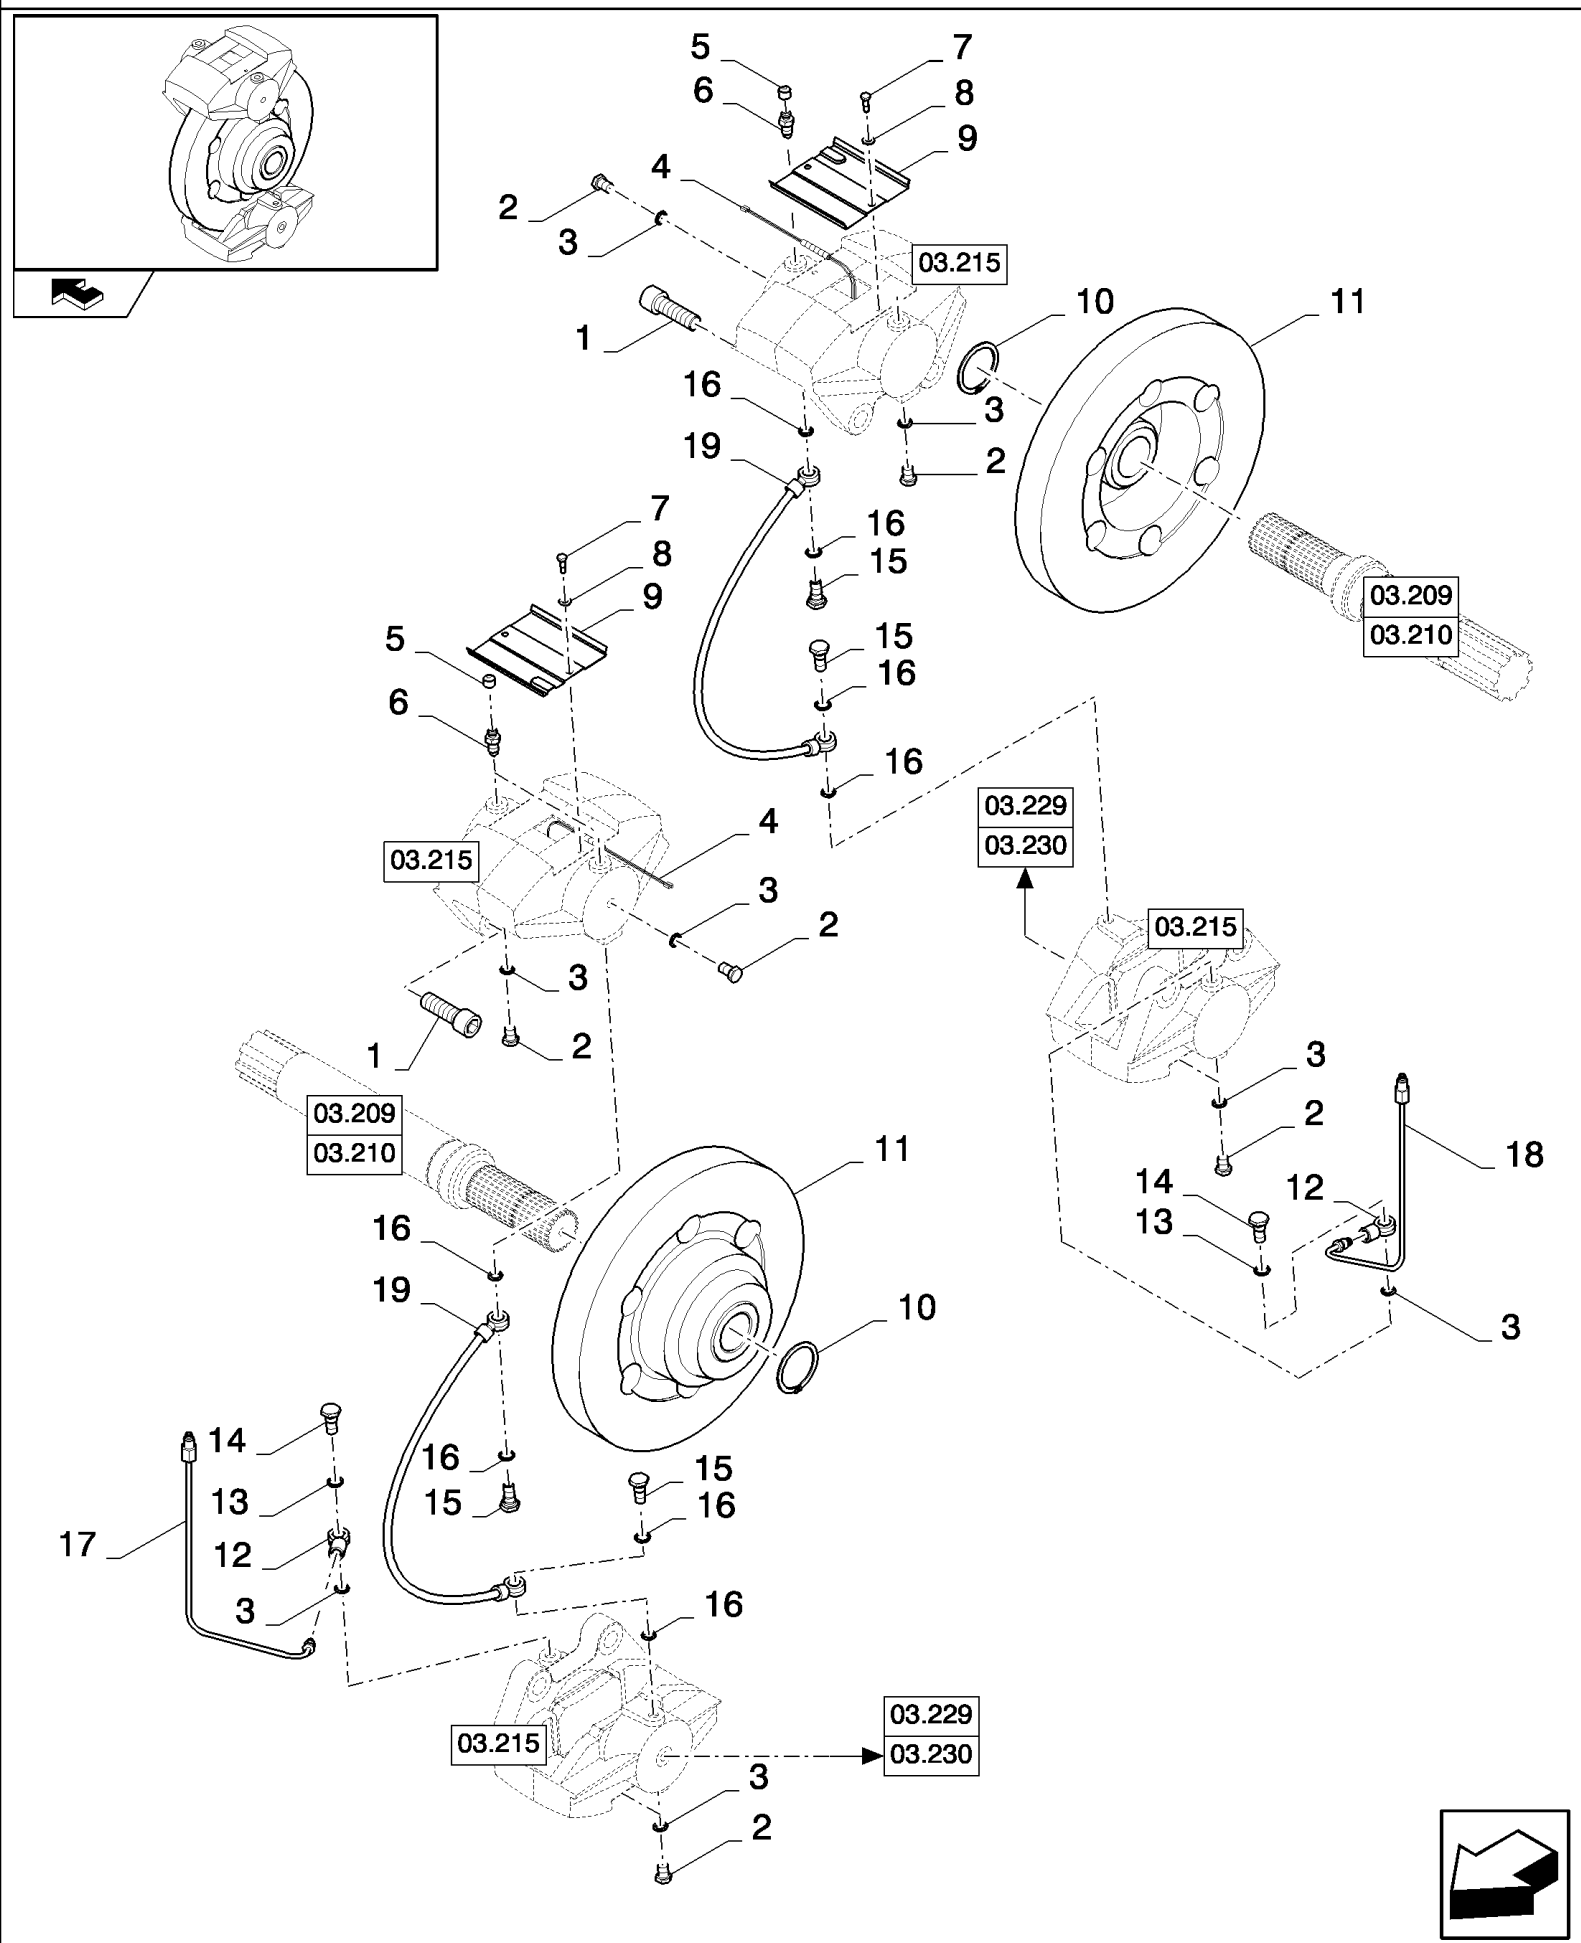

03.214(01) BRAKE DISCS

03.214(01) BRAKE DISCS

сылка	Номер детали	Кол-во	Описание
1	9817243	8	SCREW, Hex Soc Hd, M16 x 50, 12.9,
2	9832307	8	PLUG,
3	84439102	10	WASHER, SEALING,
4	NS	AR	NOT SERVICED, L=0.1M
5	9835349	4	CAP,
6	9832308	4	SCREW, VENTING,
7	300806	4	BOLT, Hex, M5 x 10, 8.8, Full Thd,
8	322356	4	WASHER, BELLEVILLE, M5.1 x 12 x 1.85, HDN,
9	84004317	2	COVER,
10	370007	2	RING, SNAP, M45, Ext,
11	84071143	2	BRAKE DISC,
12	9832303	2	FITTING,
13	355607	2	SEALRING,
14	9832304	2	BOLT, BANJO, M10 x 1 x 19.5,
15	84449205	4	BOLT, BANJO, M10 x 1 x 17,
16	84449206	8	RING,
17	84989946	1	TUBE,
18	84989927	1	TUBE,
19	84447450	2	HOSE, FLEXIBLE,