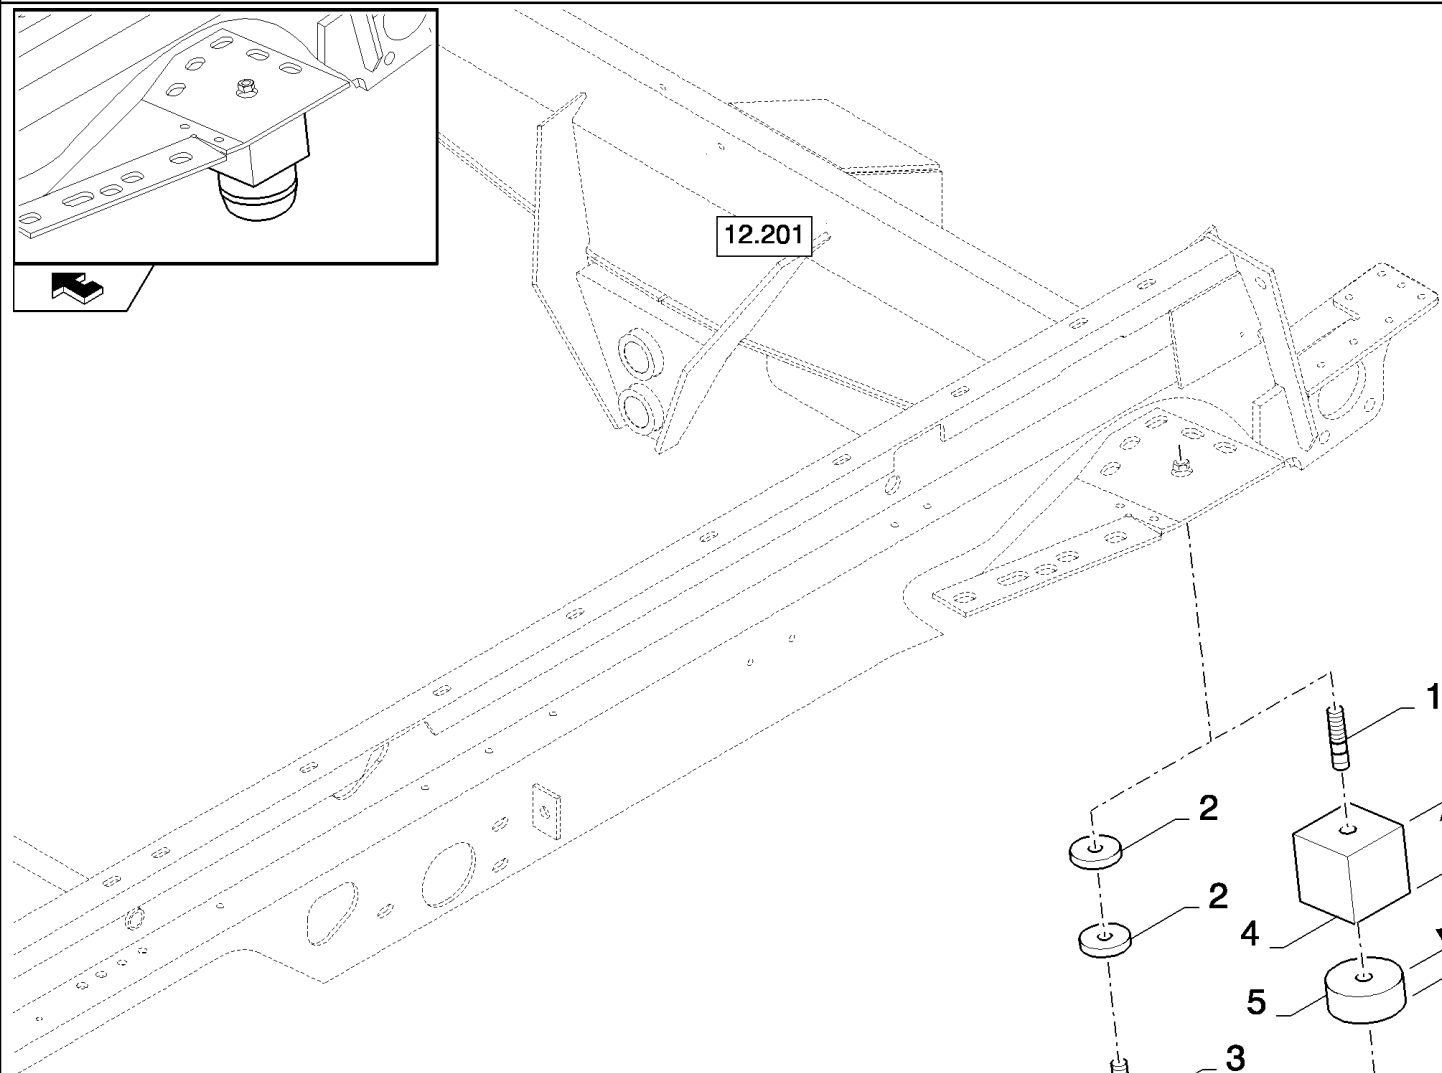

12.201

12.213(01) PIVOTING RESTRICTIONS FOR STEERING VALVE

сылка	Номер детали	Кол-во	Описание
1	412593	2	BOLT,
2	140083	4	WASHER,
3	84440416	2	INSULATOR BLOCK,
4	916866	2	SPACER, A=50MM
5	84018917	2	BUSHING, A=20MM