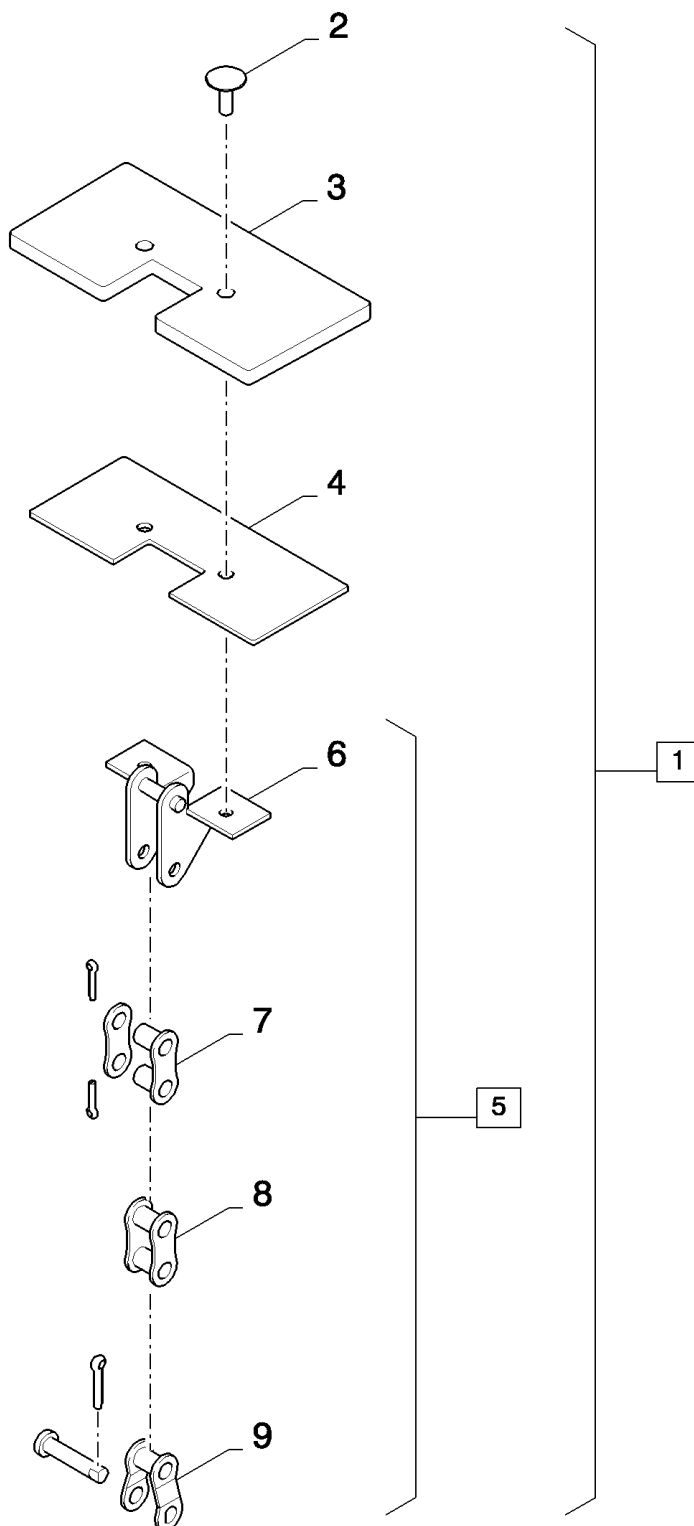

16.209(01) GRAIN ELEVATOR CHAIN

16.209(01) GRAIN ELEVATOR CHAIN

сылка	Номер детали	Кол-во	Описание
1	87756006	1	CHAIN, (2 to 9), FOR CSX7050 HILLSIDE ONLY
1	87756007	1	CHAIN, (2 to 9), FOR CSX7040, CSX7050 AND CSX7060 ONLY
1	87756008	1	CHAIN, (2 to 9), FOR CSX7070 AND CSX7080 ONLY
2	84004839	56	RIVET,
3	9835453	28	FLIGHT, RUBBER,
4	87755617	27	PLATE, MOUNTING, , FOR CSX7050 HILLSIDE ONLY
4	87755617	28	PLATE, MOUNTING, , FOR CSX7040, CSX7050 AND CSX7060 ONLY
4	87755617	41	PLATE, MOUNTING, , FOR CSX7070 AND CSX7080 ONLY
5	87756000	1	CHAIN, (6 to 9), FOR CSX7050 HILLSIDE ONLY
5	87756003	1	CHAIN, (6 to 9), FOR CSX7040, CSX7050 AND CSX7060 ONLY
5	87756004	1	CHAIN, (6 to 9), FOR CSX7070 AND CSX7080 ONLY
6	87756002	27	LINK, CONNECTING, , FOR CSX7050 HILLSIDE ONLY
6	87756002	28	LINK, CONNECTING, , FOR CSX7040, CSX7050 AND CSX7060 ONLY
6	87756002	41	LINK, CONNECTING, , FOR CSX7070 AND CSX7080 ONLY
7	40241	53	LINK, CONNECTING,
8	86595253	81	LINK, CHAIN,
9	40242	3	LINK, OFFSET,