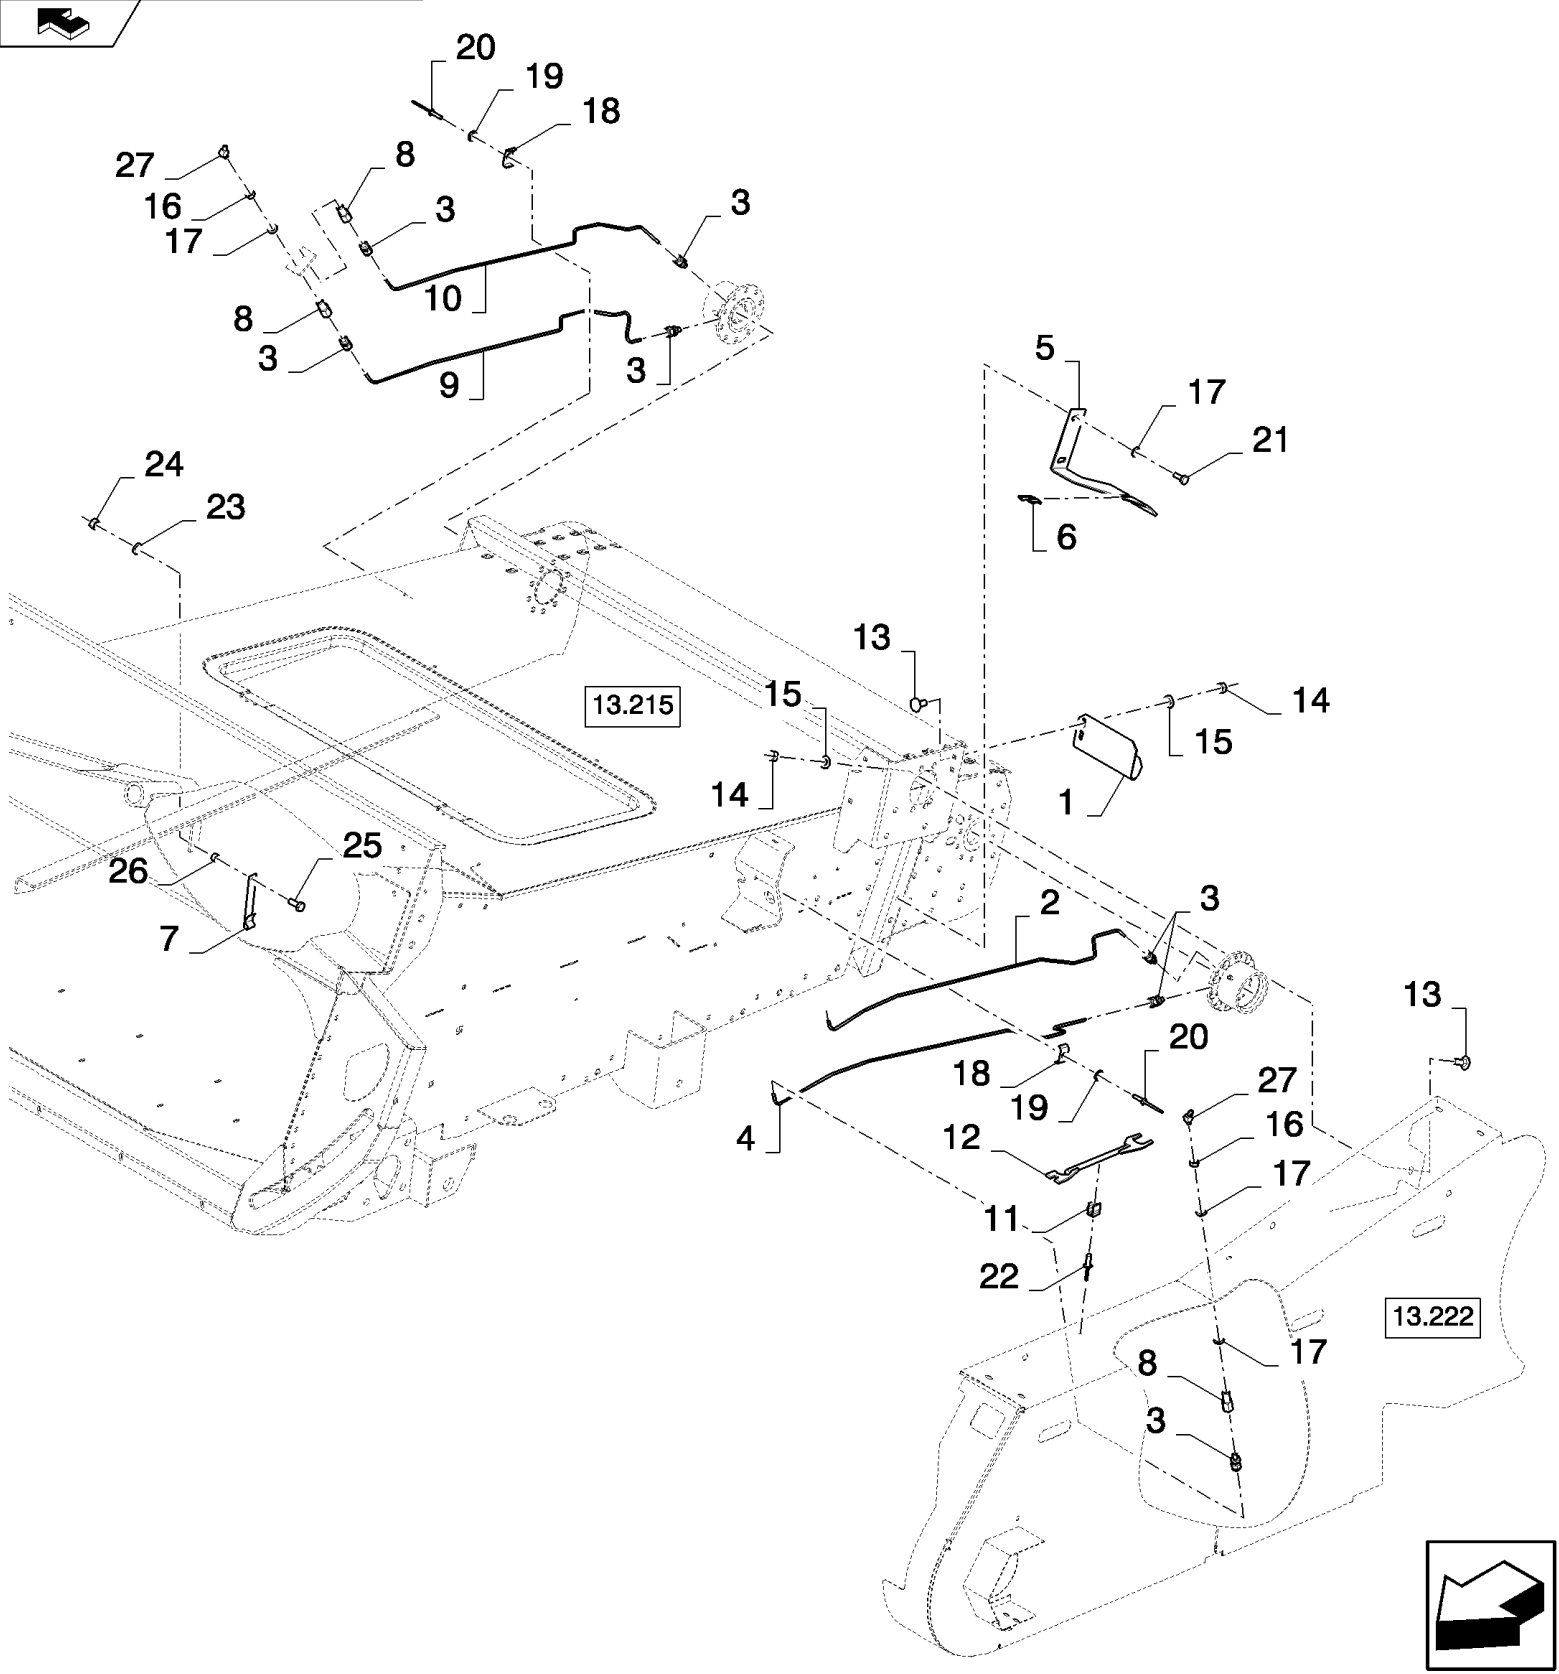

13.223(01) FEEDER SHIELDINGS - FOR LATERALE ONLY

13.223(01) FEEDER SHIELDINGS - FOR LATERALE ONLY

сылка	Номер детали	Кол-во	Описание
1	84982310	1	PLATE,
2	84139236	1	DUCT,
3	159338	8	CONNECTOR, HYD.,
4	84139235	1	DUCT,
5	87541717	1	GUIDE,
6	80401223	1	PROFILE, L=0.10M
7	332672	1	HOOK,
8	84981173	4	CONNECTOR, HYD.,
9	87585014	1	DUCT,
10	87585019	1	DUCT,
11	323307	1	CLAMP,
12	84431038	1	KEY, LOCK,
13	86512420	4	BOLT, CARRIAGE, Short NK, M8 x 20, CI8.8, Full Thd,
14	9706690	2	NUT, M8, CI 8,
15	322358	2	WASHER, SPRING, Belleville, M8,
16	100016	4	NUT, M10, CI 8,
17	140045	8	WASHER, SPRING, Belleville, M10,
18	84814933	2	CLAMP,
19	140014	2	WASHER, M5 x 10 x 1,
20	445395	2	RIVET, Pop, M4.8 x 18.1,
21	43139	2	BOLT, Hex, M10 x 25, 8.8, Full Thd,
22	445394	1	RIVET, Pop, M4.8 x 12.7,
23	322357	1	WASHER, SPRING, Belleville, M6,
24	9706755	1	NUT, M6, CI 8,
25	86977786	1	BOLT, Hex, M6 x 25, 8.8,
26	200202	1	RING,
27	84814929	4	NIPPLE, LUBE,