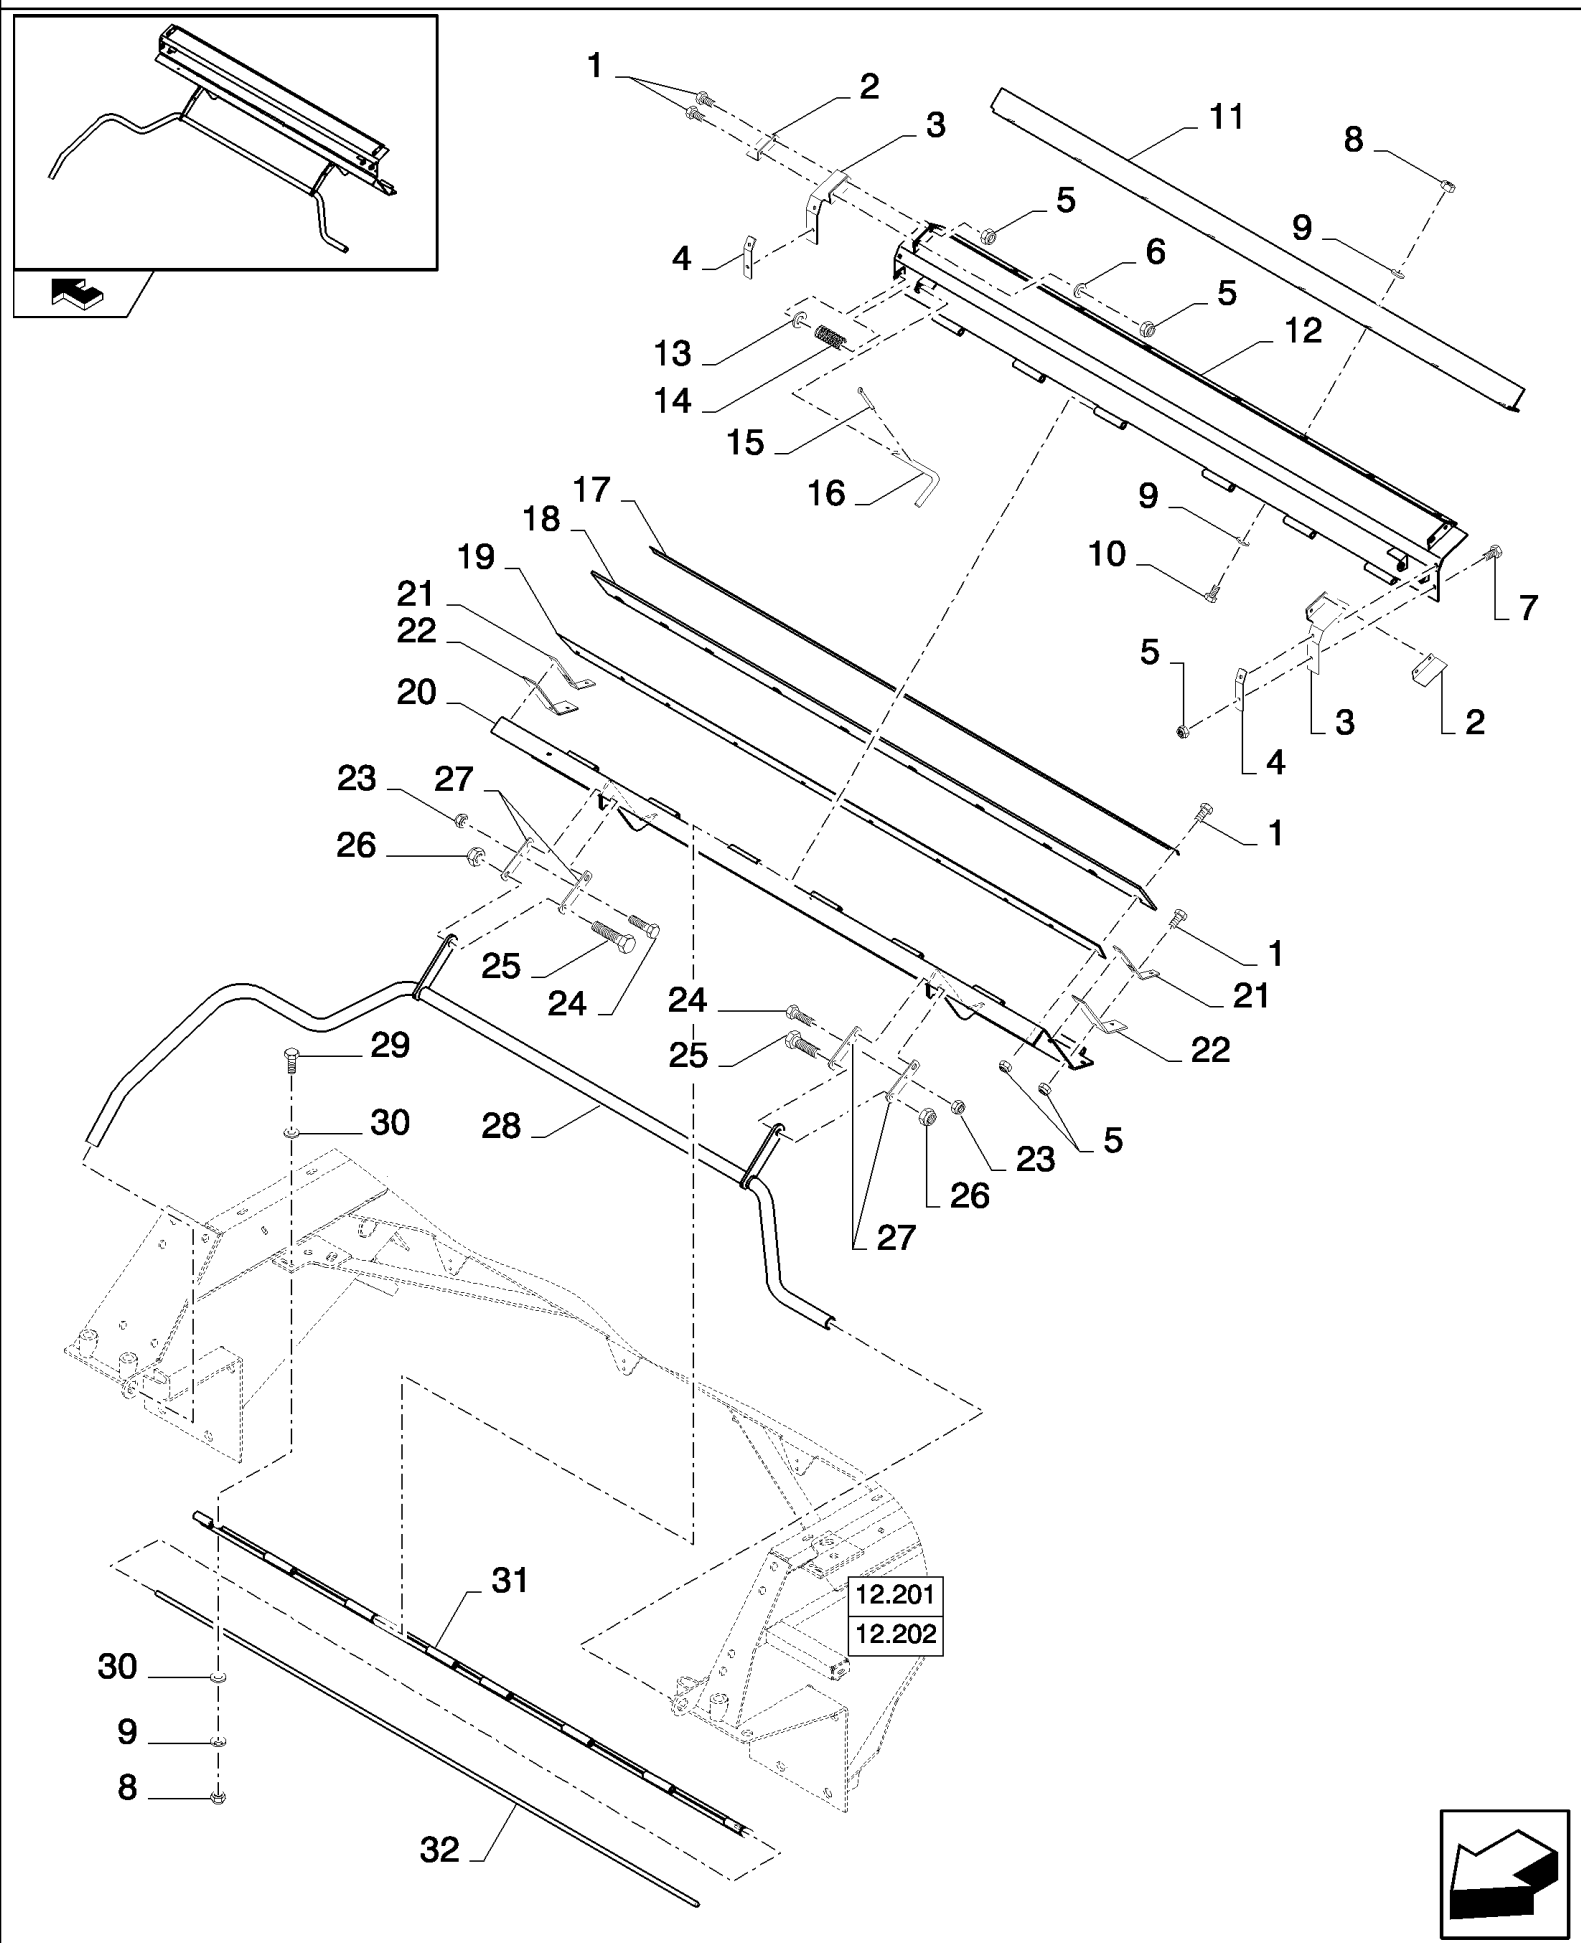

14.210(01) STONE TRAP AND COVER PLATE

14.210(01) STONE TRAP AND COVER PLATE

сылка	Номер детали	Кол-во	Описание
1	120100	AR	BOLT, Hex, M6 x 20, 8.8,
2	84072895	2	BRACKET,
3	84071726	2	CANVAS,
4	84072893	2	BRACKET,
5	353308	AR	NUT, M6 x 1, CI 8,
6	9824259	2	WASHER, M6 x 12 x 1.6,
7	86508568	4	SCREW, Hex, M6 x 16, 8.8,
8	9706690	AR	NUT, M8, CI 8,
9	322358	AR	WASHER, SPRING, Belleville, M8,
10	120104	AR	BOLT, Hex, M8 x 20, 8.8,
11	84077984	1	PLATE, COVER, , FOR CSX7040, CSX7050, CSX7050 HILLSIDE AND CSX7060 ONLY
11	84072889	1	PLATE, COVER, , FOR CSX7070 AND CSX7080 ONLY
12	84334042	1	PLATE, COVER, , FOR CSX7040, CSX7050, CSX7050 HILLSIDE AND CSX7060 ONLY
12	84071741	1	PLATE, COVER, , FOR CSX7070 AND CSX7080 ONLY
13	86588502	2	WASHER, M12 x 25 x 3, 12MM
14	84814911	2	SPRING,
15	130005	2	PIN, SPLIT (COTTER), M3.2 x 32,
16	84072894	2	HANDLE,
17	9815946	1	PLATE, FIXING, , FOR CSX7040, CSX7050, CSX7050 HILLSIDE AND CSX7060 ONLY
17	84000704	1	STRIP, , FOR CSX7070 AND CSX7080 ONLY
18	9813902	1	CANVAS, , FOR CSX7040, CSX7050, CSX7050 HILLSIDE AND CSX7060 ONLY
18	9831017	1	CANVAS, , FOR CSX7070 AND CSX7080 ONLY
19	9813903	1	CANVAS, , FOR CSX7040, CSX7050, CSX7050 HILLSIDE AND CSX7060 ONLY
19	9813936	1	CANVAS, , FOR CSX7070 AND CSX7080 ONLY
20	84334021	1	COVER, , FOR CSX7040, CSX7050, CSX7050 HILLSIDE AND CSX7060 ONLY
20	84072886	1	COVER, , FOR CSX7070 AND CSX7080 ONLY
21	84072891	2	BRACKET,
22	84071813	2	CANVAS,
23	86629542	2	NUT, LOCK, M8 x 1.25, CI 8,
24	43127	2	BOLT, Hex, M8 x 25, 8.8,
25	9706687	4	BOLT, Hex, M12 x 30, 8.8, Full Thd,
26	100038	4	NUT, M12 x 1.75, CI 8,
27	84072935	4	BRACKET,
28	84334023	1	LEVER, , FOR CSX7040, CSX7050, CSX7050 HILLSIDE AND CSX7060 ONLY
28	84072951	1	LEVER, , FOR CSX7070 AND CSX7080 ONLY
28	84127434	1	TUBE, , FOR CSX7050 AND CX7060 LATERALE VERSION ONLY
28	84127960	1	TUBE, , FOR CSX7080 LATERALE ONLY
29	43128	4	BOLT, Hex, M8 x 30, 8.8,
30	140041	8	WASHER, M8 x 28 x 3,
31	84432552	1	HINGE, , FOR CSX7040, CSX7050, CSX7050 HILLSIDE AND CSX7060 ONLY
31	84072892	1	HINGE, , FOR CSX7070 AND CSX7080 ONLY
32	394608	1	ROD, , FOR CSX7040, CSX7050, CSX7050 HILLSIDE AND CSX7060 ONLY
32	390376	1	ROD, , FOR CSX7070 AND CSX7080 ONLY