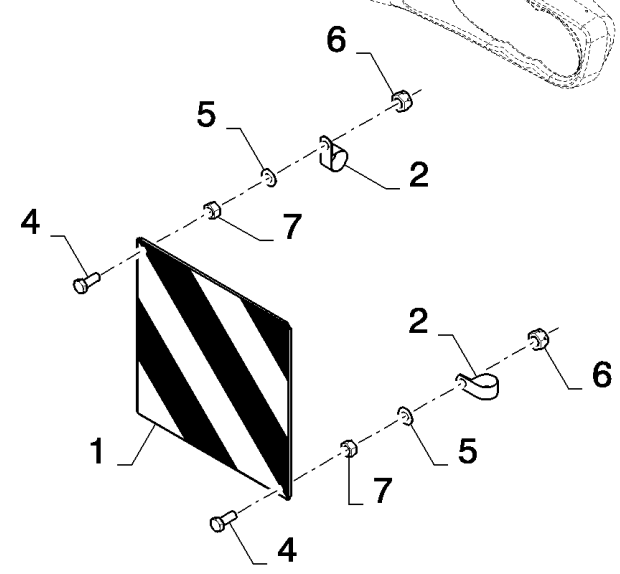

08.226(01) FRONT SIGNAL PLATES

CSX7080 D660 - COMBINE (9/08-)

08.226(01) FRONT SIGNAL PLATES

сылка	Номер детали	Кол-во	Описание
1	84607381	2	PLATE,
2	86637996	3	CLAMP, 1 1/8", Insul, 3/8" Bolt,
3	603022	2	CLAMP, 1 3/4", Insul, 3/8" Bolt,
4	86511831	5	SCREW, Cross Pan Hd, M6 x 25,
5	86588450	5	WASHER, M6 x 12 x 1.6 Thk,
6	353308	5	NUT, M6 x 1, CI 8,
7	86500688	5	NUT, M6, CI 10,