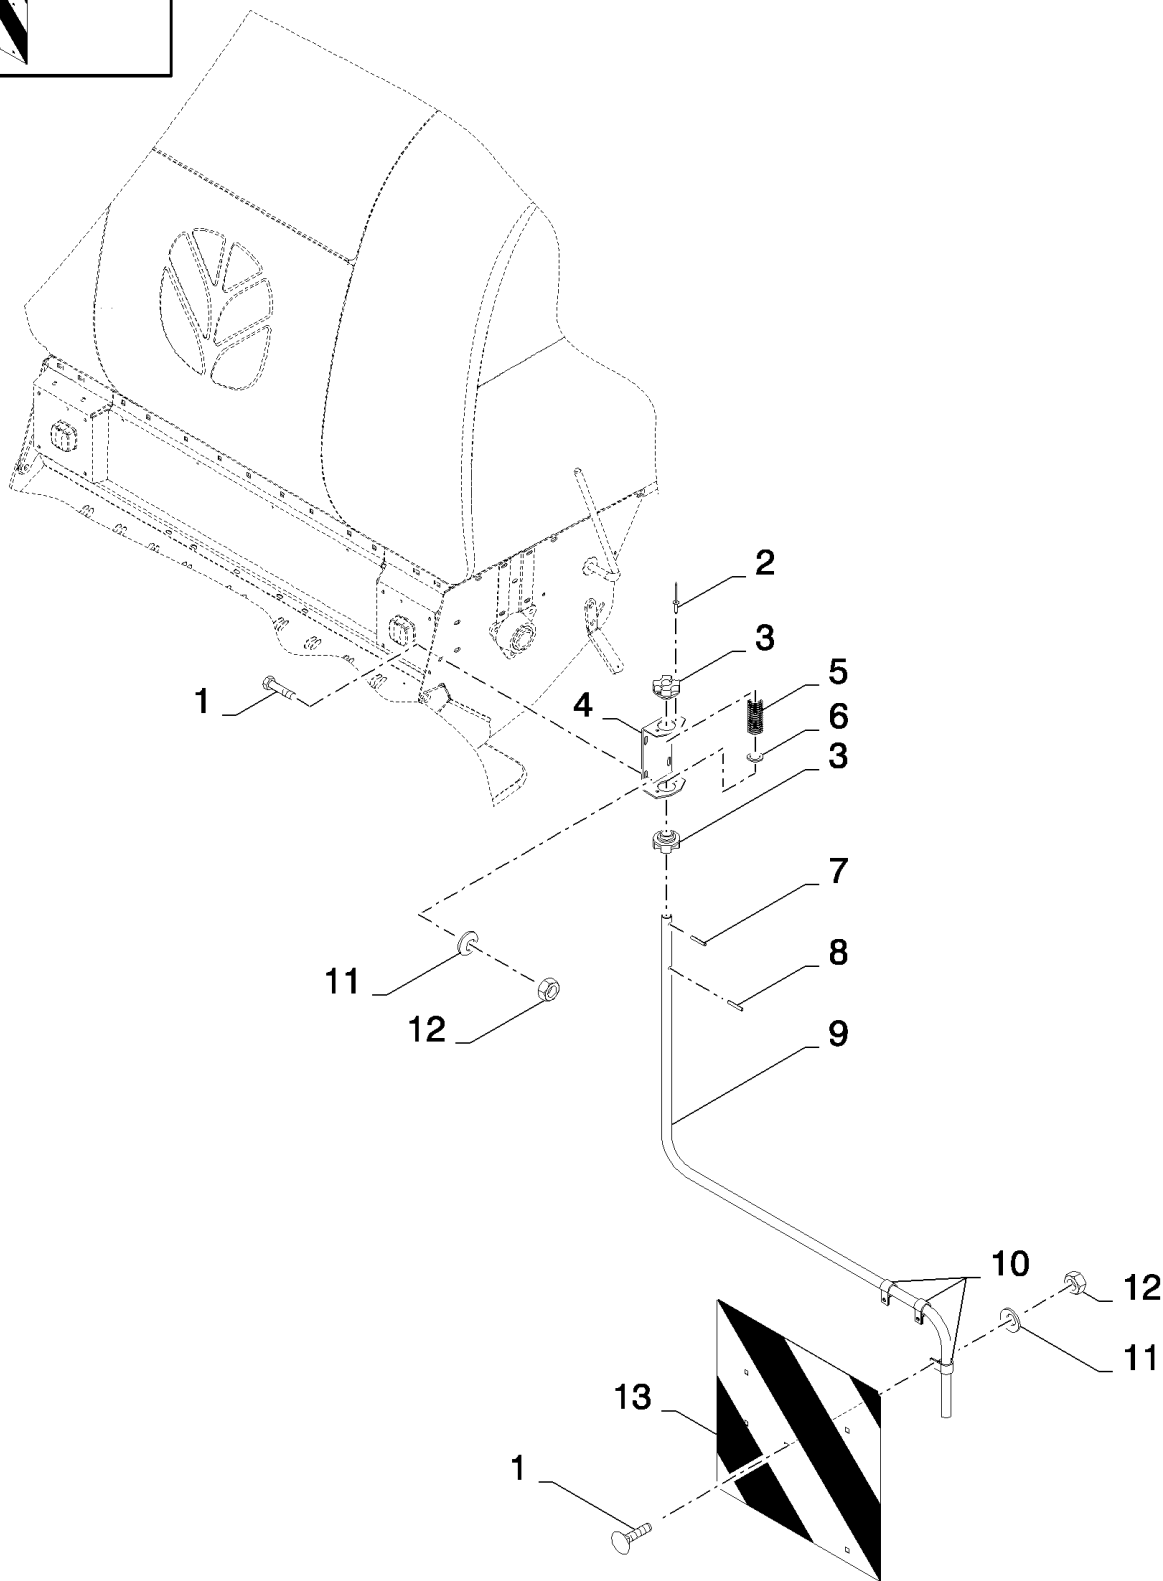

08.225(01) SIGNAL PLATES

08.225(01) SIGNAL PLATES

сылка	Номер детали	Кол-во	Описание
1	120104	14	BOLT, Hex, M8 x 20, 8.8,
2	455959	8	RIVET,
3	921928	4	BUSHING,
4	9814947	2	SUPPORT,
5	435967	2	SPRING,
6	378248	2	WASHER, 24MM
7	84022829	2	PIN,
8	9503523	2	PIN,
9	84447687	1	ARM, SUPPORTING, RH
9	84447654	1	ARM, SUPPORTING, LH
10	418407	6	CLAMP,
11	322358	14	WASHER, SPRING, Belleville, M8,
12	9706690	14	NUT, M8, CI 8,
13	84607381	2	PLATE,