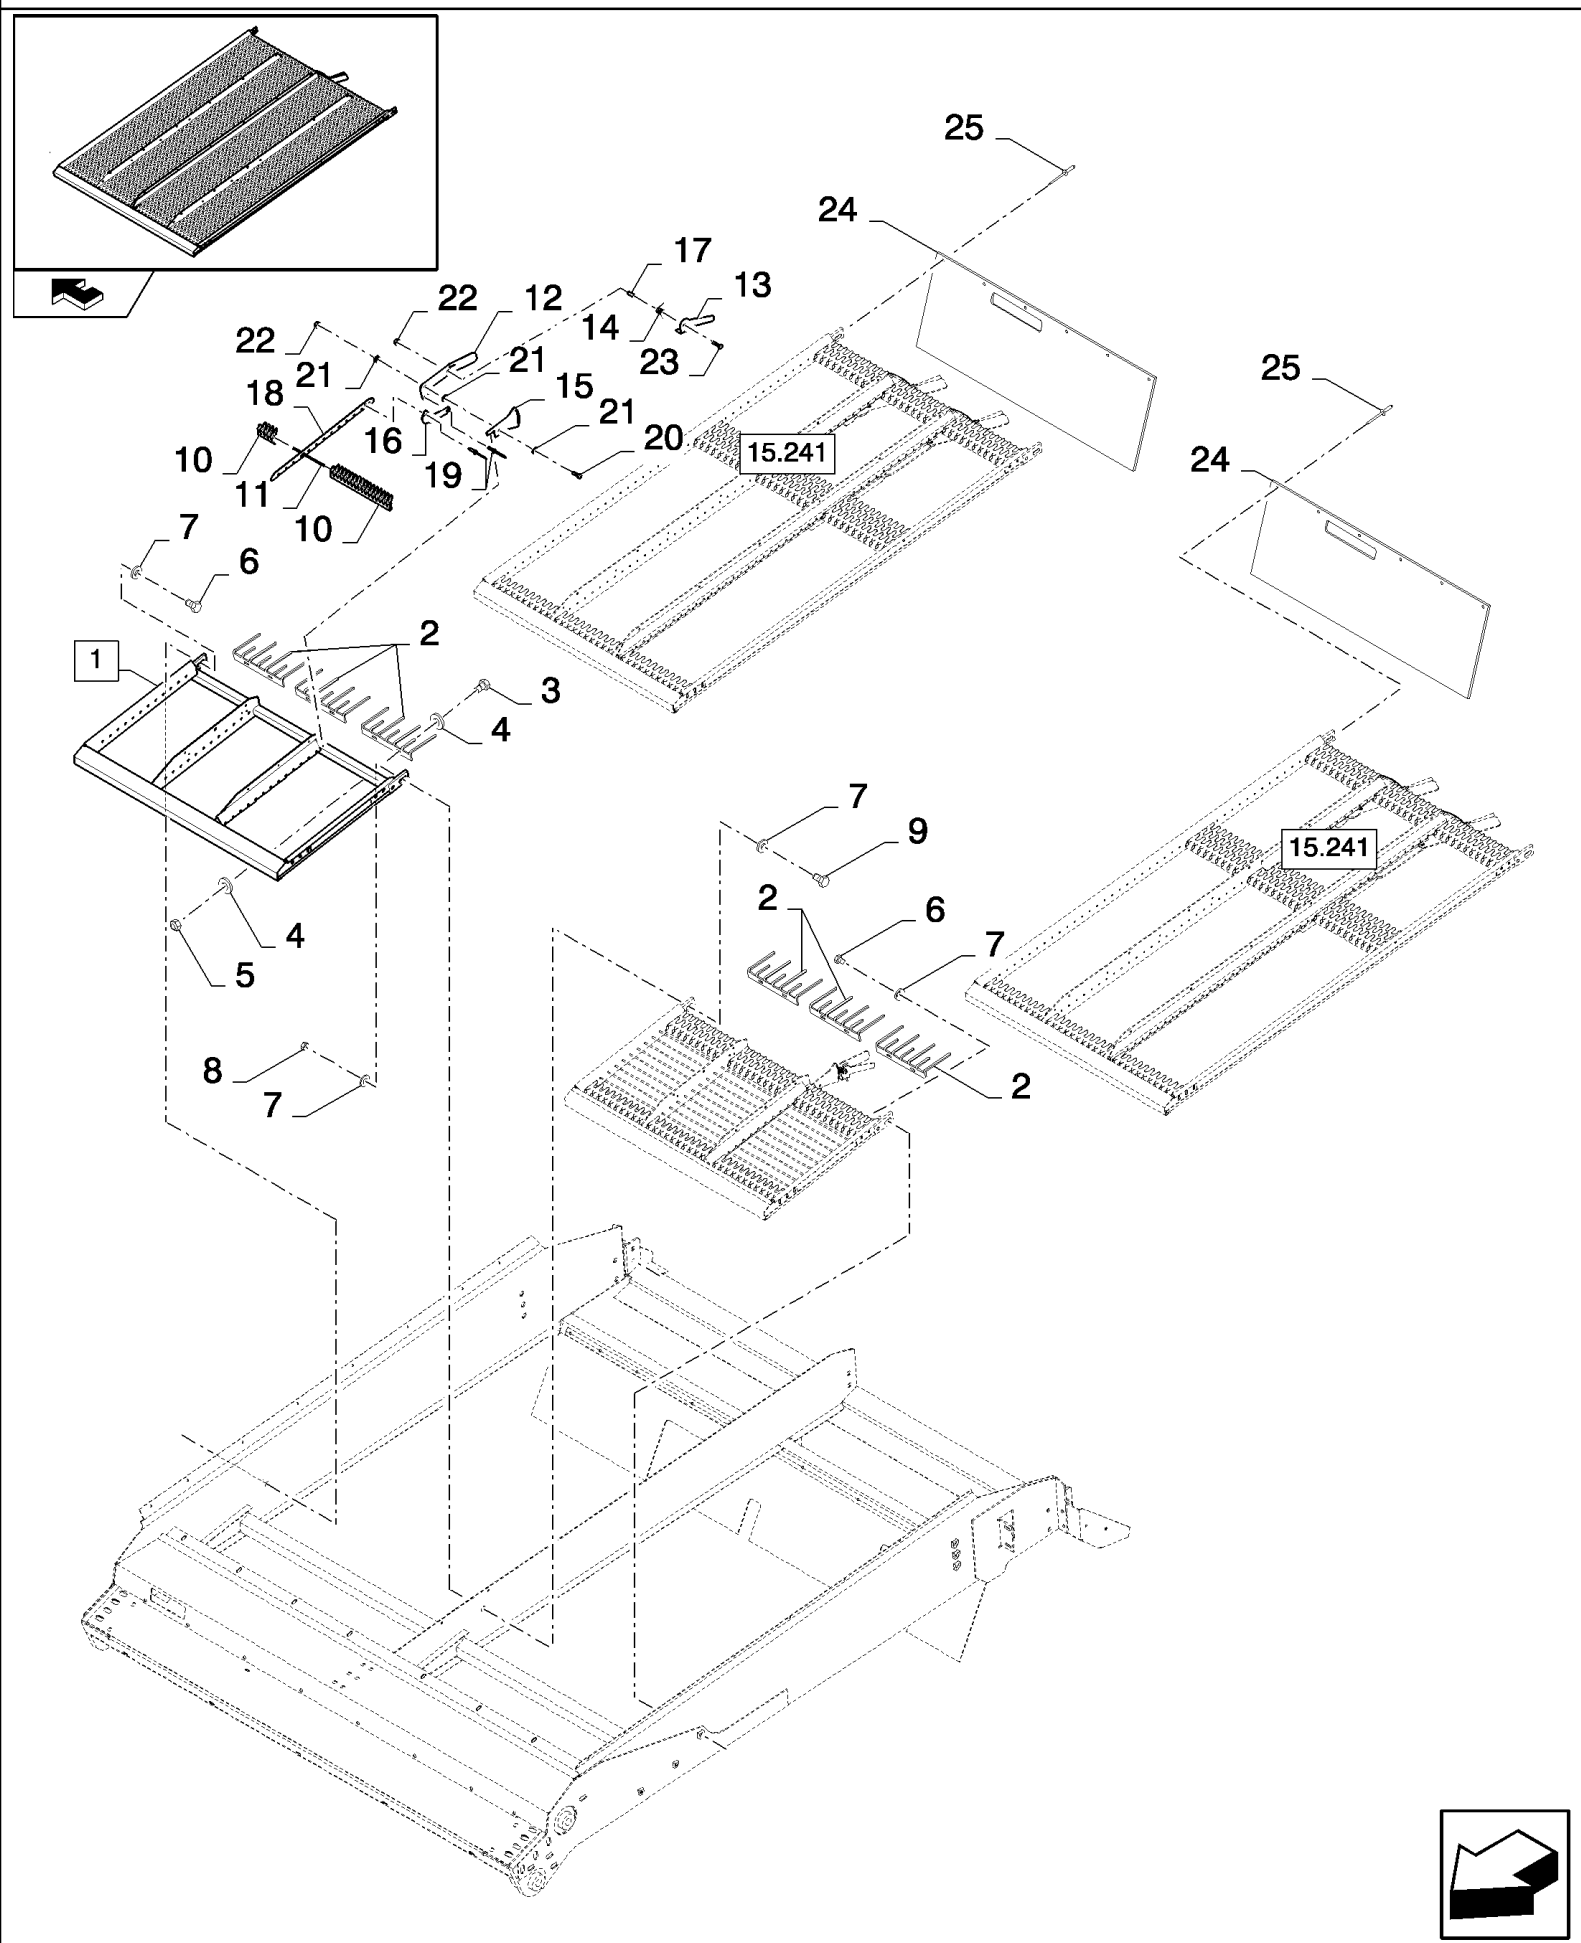

15.238(01) FIXED SHOE, UPPER SIEVES - HC 1 5/8"

CSX7080 D660 - COMBINE (9/08-)

15.238(01) FIXED SHOE, UPPER SIEVES - HC 1 5/8"

сылка	Номер детали	Кол-во	Описание
1	84442346	1	SIEVE, (10 to 23), FOR CSX7040, CSX7050, CSX7050 HILLSIDE AND CSX7060 ONLY
1	84442355	2	SIEVE, (10 to 23), FOR CSX7070 AND CSX7080 ONLY
2	84446427	5	RAKE, , FOR CSX7040, CSX7050, CSX7050 HILLSIDE AND CSX7060 ONLY
2	84446427	6	RAKE, , FOR CSX7070 AND CSX7080 ONLY
3	120102	AR	SCREW, Hex, M6 x 40, 8.8, Full Thd,
4	412649	AR	WASHER, SPRING, Belleville, M6,
5	9706755	AR	NUT, M6, CI 8,
6	43138	2	BOLT, Hex, M10 x 20, 8.8, Full Thd,
7	140045	AR	WASHER, SPRING, Belleville, M10,
8	100016	1	NUT, M10, CI 8, , FOR CSX7070 AND CSX7080 ONLY
9	9706704	1	BOLT, Hex, M10 x 35, 8.8, Full Thd, , FOR CSX7070 AND CSX7080 ONLY
10	396505	45	BAR, , FOR CSX7040, CSX7050, CSX7050 HILLSIDE AND CSX7060 ONLY
10	396505	27	BAR, , FOR CSX7070 AND CSX7080 ONLY
11	394836	9	PROP, , FOR CSX7040, CSX7050, CSX7050 HILLSIDE AND CSX7060 ONLY
11	388354	9	WIRE, RETAINING, , FOR CSX7070 AND CSX7080 ONLY
12	84442030	1	TOOTHED SECTOR,
13	84442029	1	HANDLE,
14	84441976	1	SPRING,
15	84442031	1	PLATE,
16	84442032	1	PLATE,
17	84442028	1	BUSHING,
18	84442252	1	PLATE,
19	281061	2	RIVET, Rd Hd, M6 x 12,
20	120100	1	BOLT, Hex, M6 x 20, 8.8,
21	140040	3	WASHER, M6 x 22 x 2,
22	353308	2	NUT, M6 x 1, CI 8,
23	86512441	1	BOLT, CARRIAGE, Short NK, M6 x 30, CI8.8, Full Thd,
24	87487386	1	PLATE, , FOR CSX7040, CSX7050, CSX7050 HILLSIDE AND CSX7060 ONLY
24	87487227	2	PLATE, , FOR CSX7070 AND CSX7080 ONLY
25	445395	9	RIVET, Pop, M4.8 x 18.1, , FOR CSX7040, CSX7050, CSX7050 HILLSIDE AND CSX7060 ONLY
25	445395	12	RIVET, Pop, M4.8 x 18.1, , FOR CSX7070 AND CSX7080 ONLY