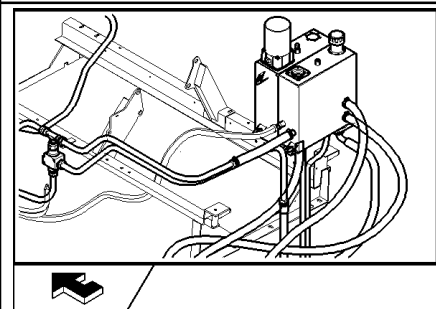

07.228(01) HYDRAULIC TANK

CSX7080 D660 - COMBINE (9/08-)

07.228(01) HYDRAULIC TANK

сылка	Номер детали	Кол-во	Описание
1	84983496	1	RESERVOIR, HYDRAULIC OIL,
2	923011	1	INDICATOR,
3	14304321	6	SCREW, Hex Soc Hd, M5 x 20, 8.8,
4	9824326	6	WASHER, M5,
5	373817	6	ELEMENT, SEALING,
6	446307	6	SEALRING,
7	9508294	1	CAP, FILLER, (8,9)
8	87054106	1	CAP, FILLER,
9	87054107	1	KIT, SEALS,
10	87054105	1	KIT, (9)
11	9811704	1	FILTER, HYDRAULIC OIL, (12)
12	9814477	1	FILTER, ELEMENT,
13	9817518	1	BREATHER,
14	43127	8	BOLT, Hex, M8 x 25, 8.8,
15	322358	8	WASHER, SPRING, Belleville, M8,
16	9706690	4	NUT, M8, CI 8,
17	382527	1	CLAMP, HOSE, M25-40, Worm,
18	84983512	1	CUP, COVER,
19	84031924	1	FILTER, HYDRAULIC OIL,
20	9840056	1	O-RING, -248, 70 Duro, 4.734" ID x .139" Thk,
21	84043513	1	SUPPORT,