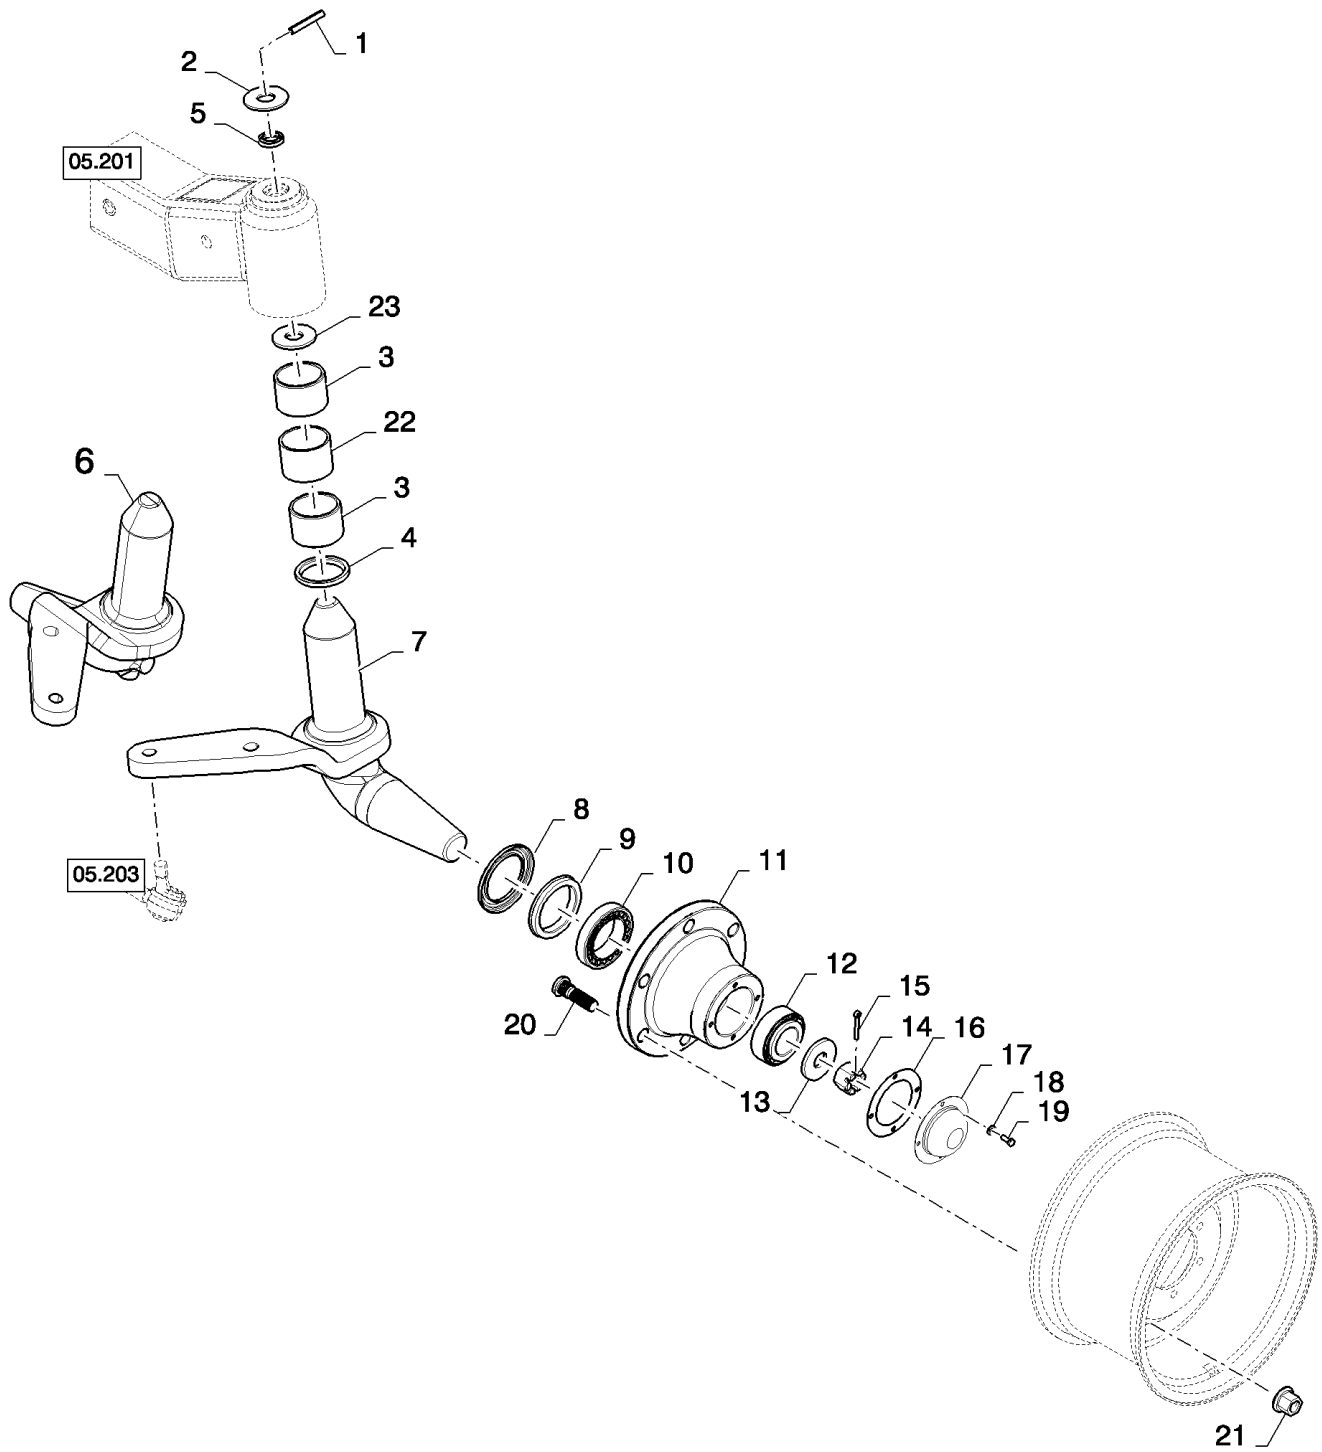

05.202(01) WHEEL HUBS

05.202(01) WHEEL HUBS

сылка	Номер детали	Кол-во	Описание
1	412690	2	PIN, M10 x 65, Slotted,
2	87375314	2	WASHER,
3	87371944	4	BUSHING,
4	87373655	2	SEAL PROTECTION,
5	84801314	2	SEAL PROTECTION,
6	87373139	1	SPINDLE,
7	87373137	1	SPINDLE,
8	87373653	2	CUP, COVER,
9	87373656	2	SEAL PROTECTION,
10	750347	2	BEARING, ROLLER,
11	87373185	2	HUB,
12	9832269	2	BEARING ASSY,
13	87520657	2	WASHER,
14	309090	2	NUT, SLOTTED, M24 x 1.5, CI 8, M24x1.5
15	130011	2	PIN, SPLIT (COTTER), M5 x 40,
16	743583	2	GASKET,
17	743581	2	COVER,
18	322357	8	WASHER, SPRING, Belleville, M6,
19	86508568	8	SCREW, Hex, M6 x 16, 8.8,
20	418817	12	BOLT,
21	748960	12	NUT, M18x1.5
22	87371948	2	INSERT,
23	87371946	2	DISC,