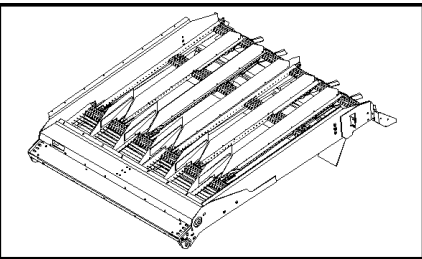

15.229(01) EXTENDED DIVIDERS

15.236
15.237

CSX7080 D660 - COMBINE (9/08-)

15.229(01) EXTENDED DIVIDERS

сылка	Номер детали	Кол-во	Описание
1	84442490	4	DEFLECTOR,
2	322356	72	WASHER, BELLEVILLE, M5.1 x 12 x 1.85, HDN,
3	300806	36	BOLT, Hex, M5 x 10, 8.8, Full Thd,
4	86508813	36	NUT, M5, CI 8,
5	84442195	4	DEFLECTOR,