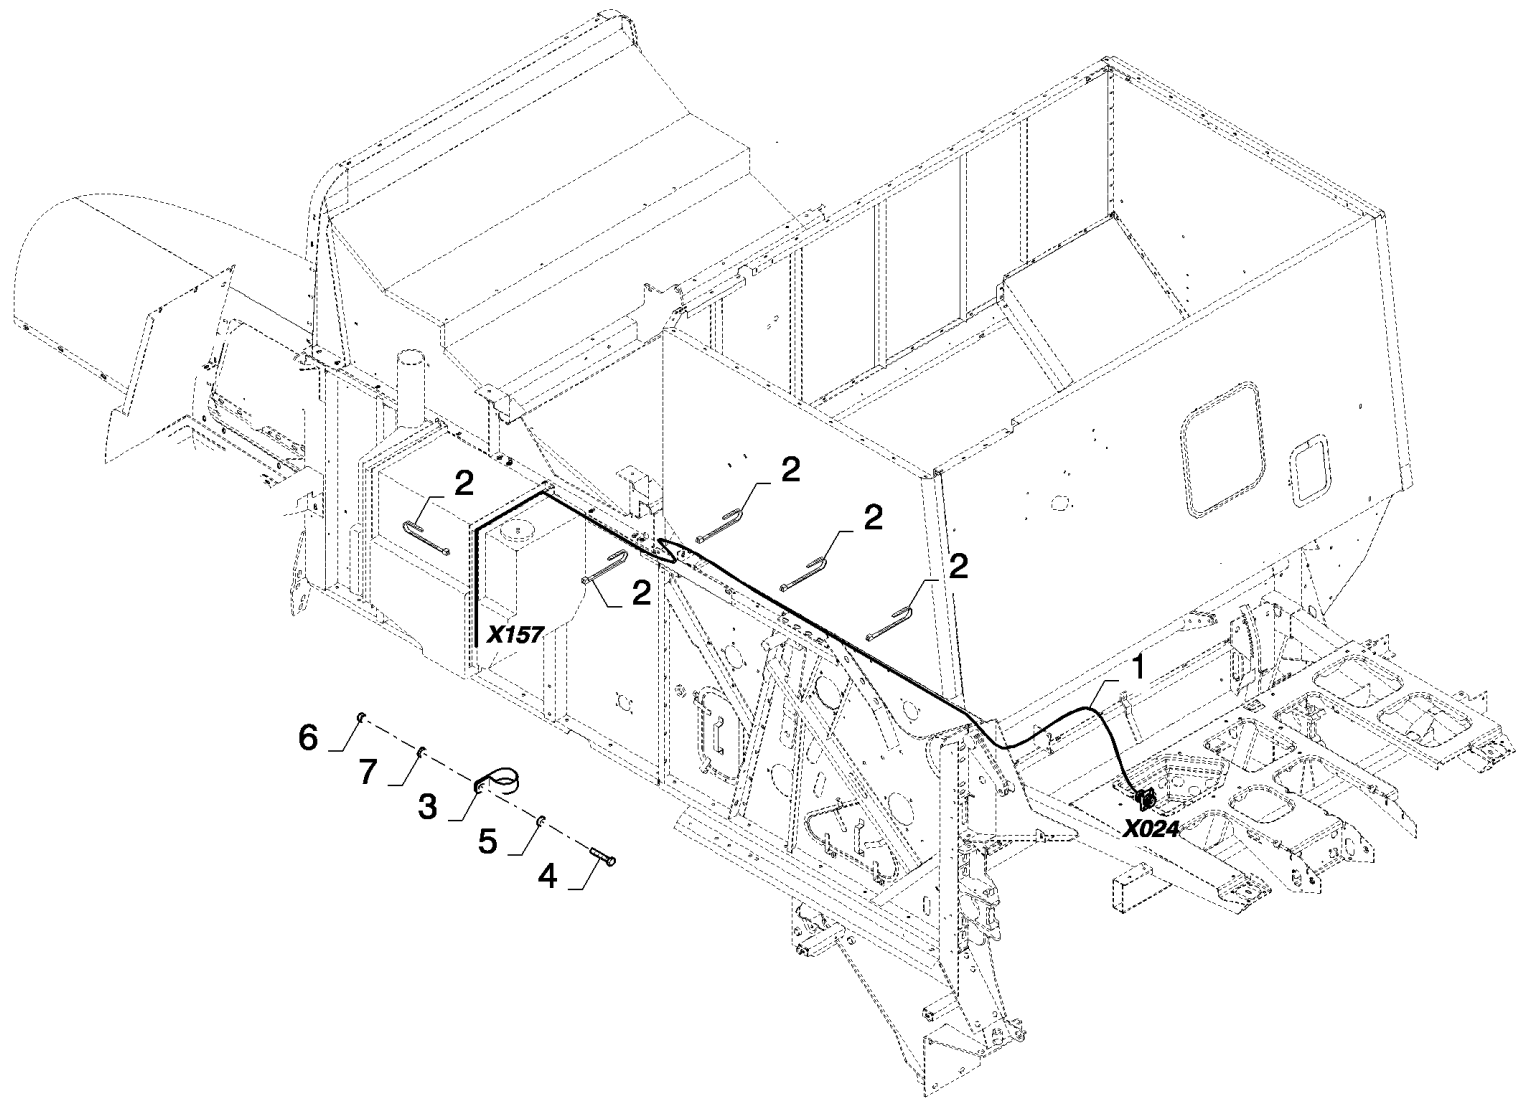

06.220(01) ELECTRICAL EQUIPMENT, STRAW CHOPPER

сылка	Номер детали	Кол-во	Описание
1	9993154	2	ELASTIC STRAP,
2	445394	2	RIVET, Pop, M4.8 x 12.7,
3	84818441	3	CLAMP,
4	9507807	2	CLAMP,
5	322356	2	WASHER, BELLEVILLE, M5.1 x 12 x 1.85, HDN,
6	307016	1	FITTING, PIPE,
7	84437319	1	HARNESS, WIRE, , SEE FIGURE 06.528
8	86512439	4	BOLT, CARRIAGE, Short NK, M6 x 16, CI8.8, Full Thd,
9	322357	6	WASHER, SPRING, Belleville, M6,
10	9706755	6	NUT, M6, CI 8,
11	84441249	1	SUPPORT,
12	86508568	2	SCREW, Hex, M6 x 16, 8.8,
13	84441663	1	HARNESS, WIRE, , SEE FIGURE 06.548
14	89818685	1	SWITCH, S22 - STRAWWALKER PROTECTION SWITCH
15	84058832	2	CLIP,
16	120056	1	BOLT, Hex, M6 x 50, 8.8,
17	84015986	1	HINGE,
18	84005450	1	SPRING,
19	84015983	1	PLATE, COVER,
20	353308	1	NUT, M6 x 1, CI 8,
21	84058861	1	SENSOR, B10 - STRAW CHOPPER SPEED SENSOR, SEE FIGURE 06.701
22	84444723	1	BRACKET,
23	84058860	1	SENSOR, B26 - SWATH PLATE POSITION SENSOR, SEE FIGURE 06.701
24	84444962	1	HARNESS, WIRE, , SEE FIGURE 06.555
25	9512290	5	RIVET, Pop, M4.8 x 18,
26	9512968	3	RIVET,
27	129959	2	GROMMET,
28	84439603	1	SUPPORT,