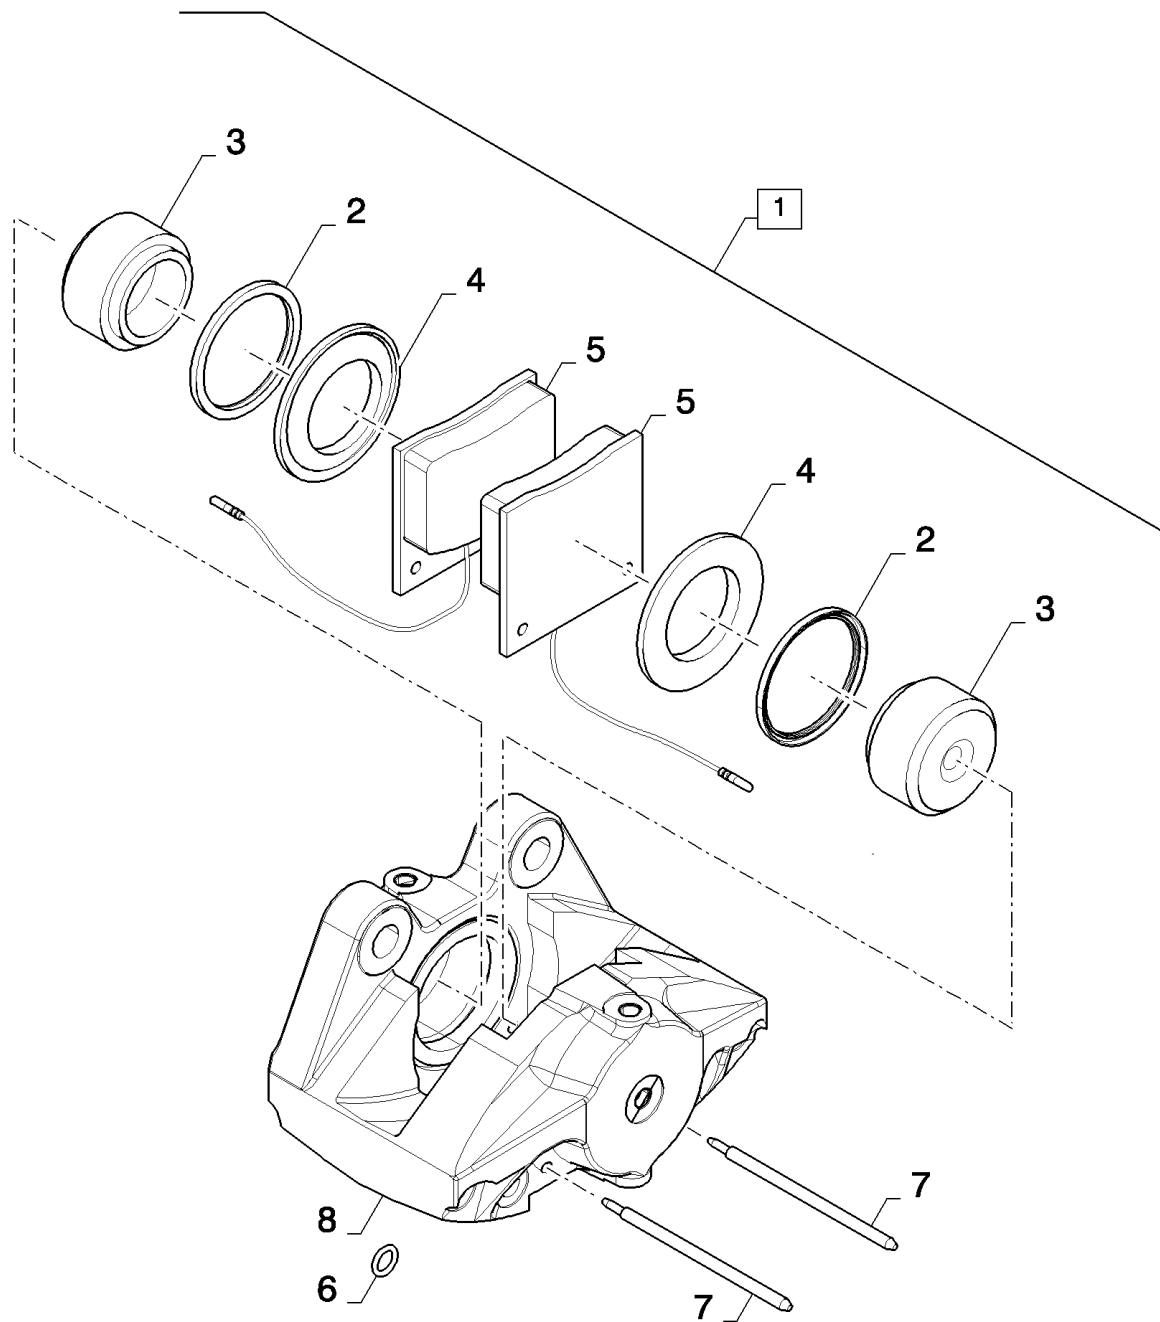

03.215(01) BRAKE CALIPER

03.215(01) BRAKE CALIPER

сылка	Номер детали	Кол-во	Описание
1	84989455	1	BRAKE CALIPER, (2 to 8)
2	9835351	2	GASKET,
3	9850149	2	PISTON,
4	9835350	2	GASKET,
5	9832306	2	BRAKE, PAD,
6	9835353	1	O-RING,
7	9850148	2	PIN,
8	NSS	1	NOT SERVICED SEPARATELY,