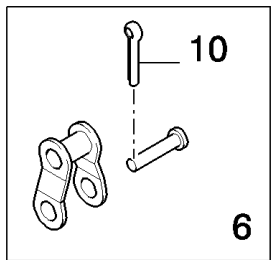

13.217(01) ELEVATOR CHAIN

13.217(01) ELEVATOR CHAIN

сылка	Номер детали	Кол-во	Описание
1	84441580	1	CHAIN, (2 to 10)
2	120104	168	BOLT, Hex, M8 x 20, 8.8,
3	86629542	168	NUT, LOCK, M8 x 1.25, CI 8,
4	84440367	42	BAR,
5	84441578	1	SET OF CHAINS, (6 to 10)
6	40242	AR	LINK, OFFSET,
7	86595253	AR	LINK, CHAIN,
8	40241	AR	LINK, CONNECTING,
9	9835830	AR	LINK, CONNECTING,
10	84058826	AR	PIN, SPLIT (COTTER),
11	84042649	28	BAR, , FOR LATERALE VERSION ONLY