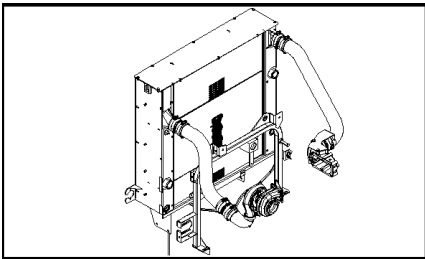

02.215(01) AIR CIRCUIT

02.215(01) AIR CIRCUIT

сылка	Номер детали	Кол-во	Описание
1	84021019	8	CLAMP,
2	87330024	2	HOSE,
3	84458325	1	TUBE,
4	87741125	1	SUPPORT,
5	84455255	1	ELBOW,
6	84448024	1	O-RING, M61.6 ID x 2.62 Thk,
7	84448034	1	STRAP,
8	84458322	1	TUBE,
9	43128	2	BOLT, Hex, M8 x 30, 8.8,
10	43140	2	BOLT, Hex, M10 x 30, 8.8, Full Thd,
11	322358	4	WASHER, SPRING, Belleville, M8,
12	140045	2	WASHER, SPRING, Belleville, M10,
13	86629542	2	NUT, LOCK, M8 x 1.25, CI 8,
14	87714831	1	HOSE,
15	87743389	4	CLAMP,
16	87738848	1	BRACKET,
17	87738437	1	HOSE,