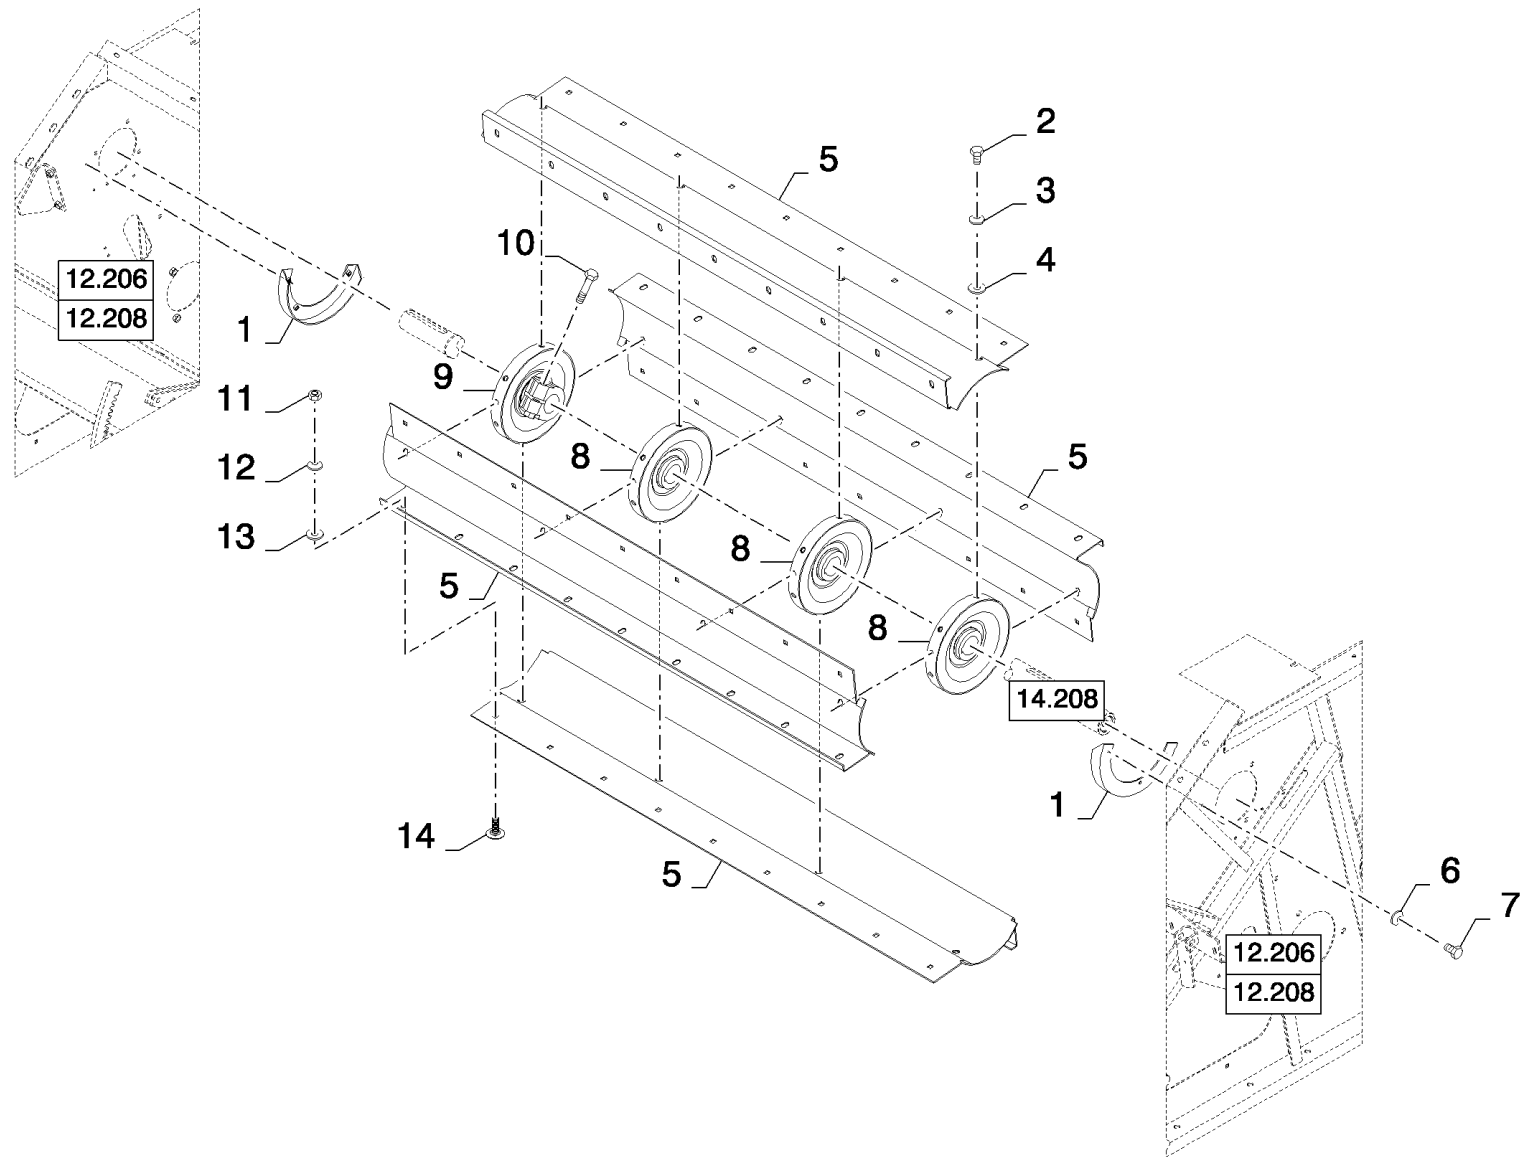

14.202(01) BEATER, FIXED

CSX7080 D660 - COMBINE (9/08-)

14.202(01) BEATER, FIXED

сылка	Номер детали	Кол-во	Описание
1	84435912	2	HALF-RING,
2	9706687	16	BOLT, Hex, M12 x 30, 8.8, Full Thd,
3	140046	16	WASHER, SPRING, Belleville, M12,
4	543043	16	WASHER, M13 x 35 x 2.5 Thk,
5	87707410	4	PLATE, , FOR CSX7040, CSX7050, CSX7050 HILLSIDE AND CSX7060 ONLY
5	87706145	4	PLATE, , FOR CSX7070 AND CSX7080 ONLY
6	322357	6	WASHER, SPRING, Belleville, M6,
7	120100	6	BOLT, Hex, M6 x 20, 8.8,
8	84435802	3	DISC,
9	84435818	1	DISC,
10	350616	4	BOLT, Hex, M16 x 90, 8.8,
11	100016	32	NUT, M10, CI 8, , FOR CSX7040, CSX7050, CSX7050 HILLSIDE AND CSX7060 ONLY
11	100016	36	NUT, M10, CI 8, , FOR CSX7070 AND CSX7080 ONLY
12	140045	32	WASHER, SPRING, Belleville, M10, , FOR CSX7040, CSX7050, CSX7050 HILLSIDE AND CSX7060 ONLY
12	140045	36	WASHER, SPRING, Belleville, M10, , FOR CSX7070 AND CSX7080 ONLY
13	378244	32	WASHER, M10 x 24 x 2 Thk, , FOR CSX7040, CSX7050, CSX7050 HILLSIDE AND CSX7060 ONLY
13	378244	36	WASHER, M10 x 24 x 2 Thk, , FOR CSX7070 AND CSX7080 ONLY
14	120041	32	BOLT, CARRIAGE, Short NK, M10 x 20, CI8.8, Full Thd, , FOR CSX7040, CSX7050, CSX7050 HILLSIDE AND CSX7060 ONLY
14	120041	36	BOLT, CARRIAGE, Short NK, M10 x 20, CI8.8, Full Thd, , FOR CSX7070 AND CSX7080 ONLY