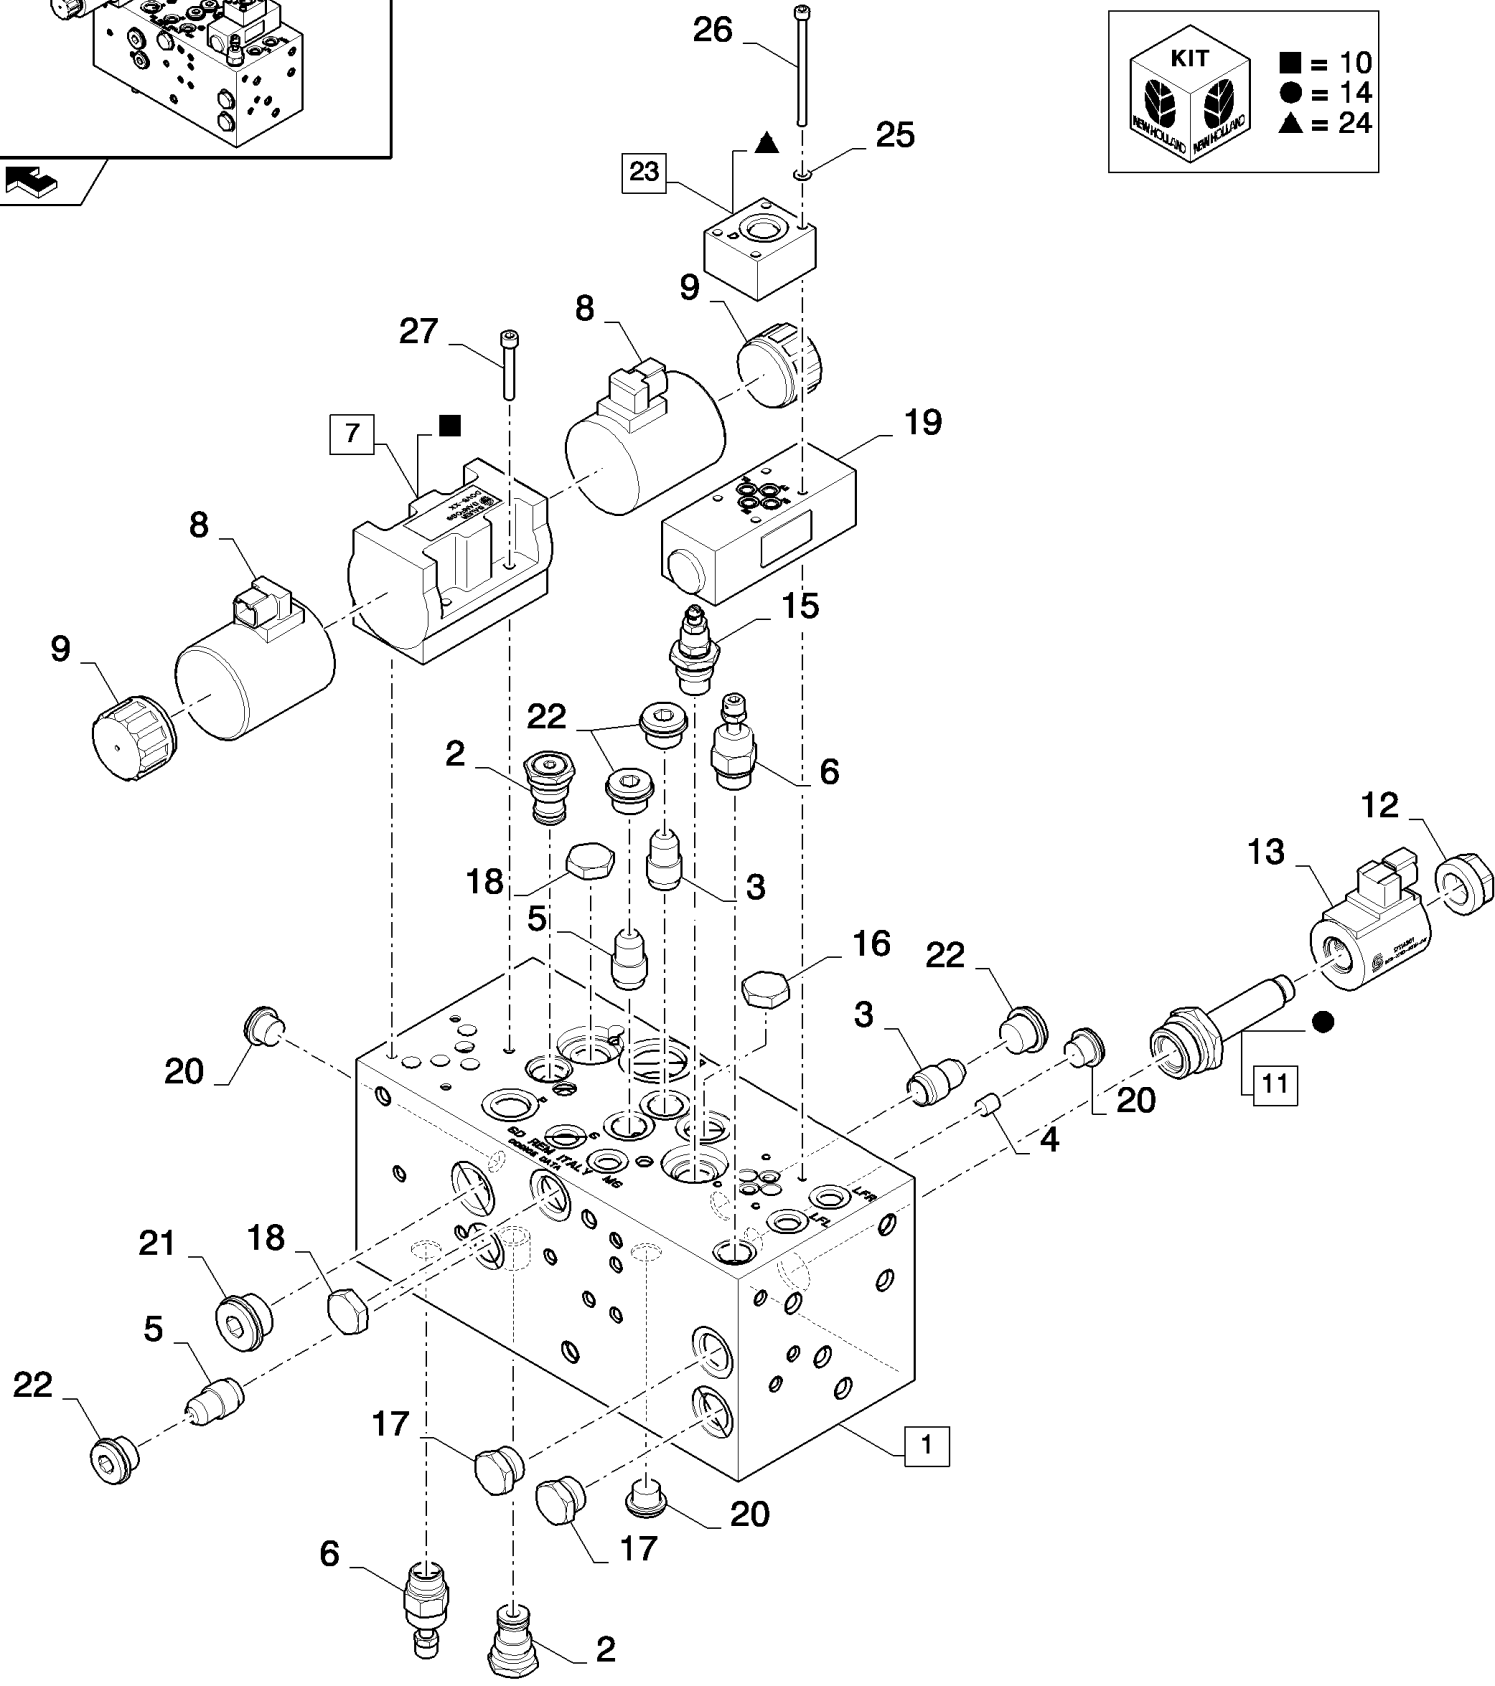

KIT

■	= 10
●	= 14
▲	= 24

сылка	Номер детали	Кол-во	Описание
1	87531670	1	VALVE, HYDRAULIC, (1 to 27)
2	87616622	2	VALVE, CHECK,
3	87718131	2	VALVE, CONTROL,
4	87718132	1	ORIFICE,
5	87718133	2	VALVE, CONTROL,
6	87718134	2	VALVE, PRESSURE RELIEF,
7	87718135	1	ELECTRO-VALVE, (8 to 10)
8	87719582	2	COIL,
9	87719583	2	COIL,
10	87719584	1	KIT, SEALS,
11	87718136	1	ELECTRO-VALVE, (12 to 14)
12	87719607	1	COIL,
13	87719608	1	COIL,
14	87719609	1	KIT, SEALS,
15	87718137	1	VALVE, PILOT,
16	87718138	1	VALVE, CHECK,
17	87718139	2	VALVE, CHECK,
18	87718140	2	VALVE, CHECK,
19	87718141	1	VALVE, CHECK,
20	87616605	3	PLUG,
21	87719164	1	PLUG,
22	87719165	4	PLUG,
23	87719166	1	PORT, (24)
24	87719624	2	KIT, SEALS,
25	87698783	4	WASHER,
26	87698787	4	SCREW,
27	14305831	4	SCREW, Hex Soc Hd, M6 x 40, 10.9,