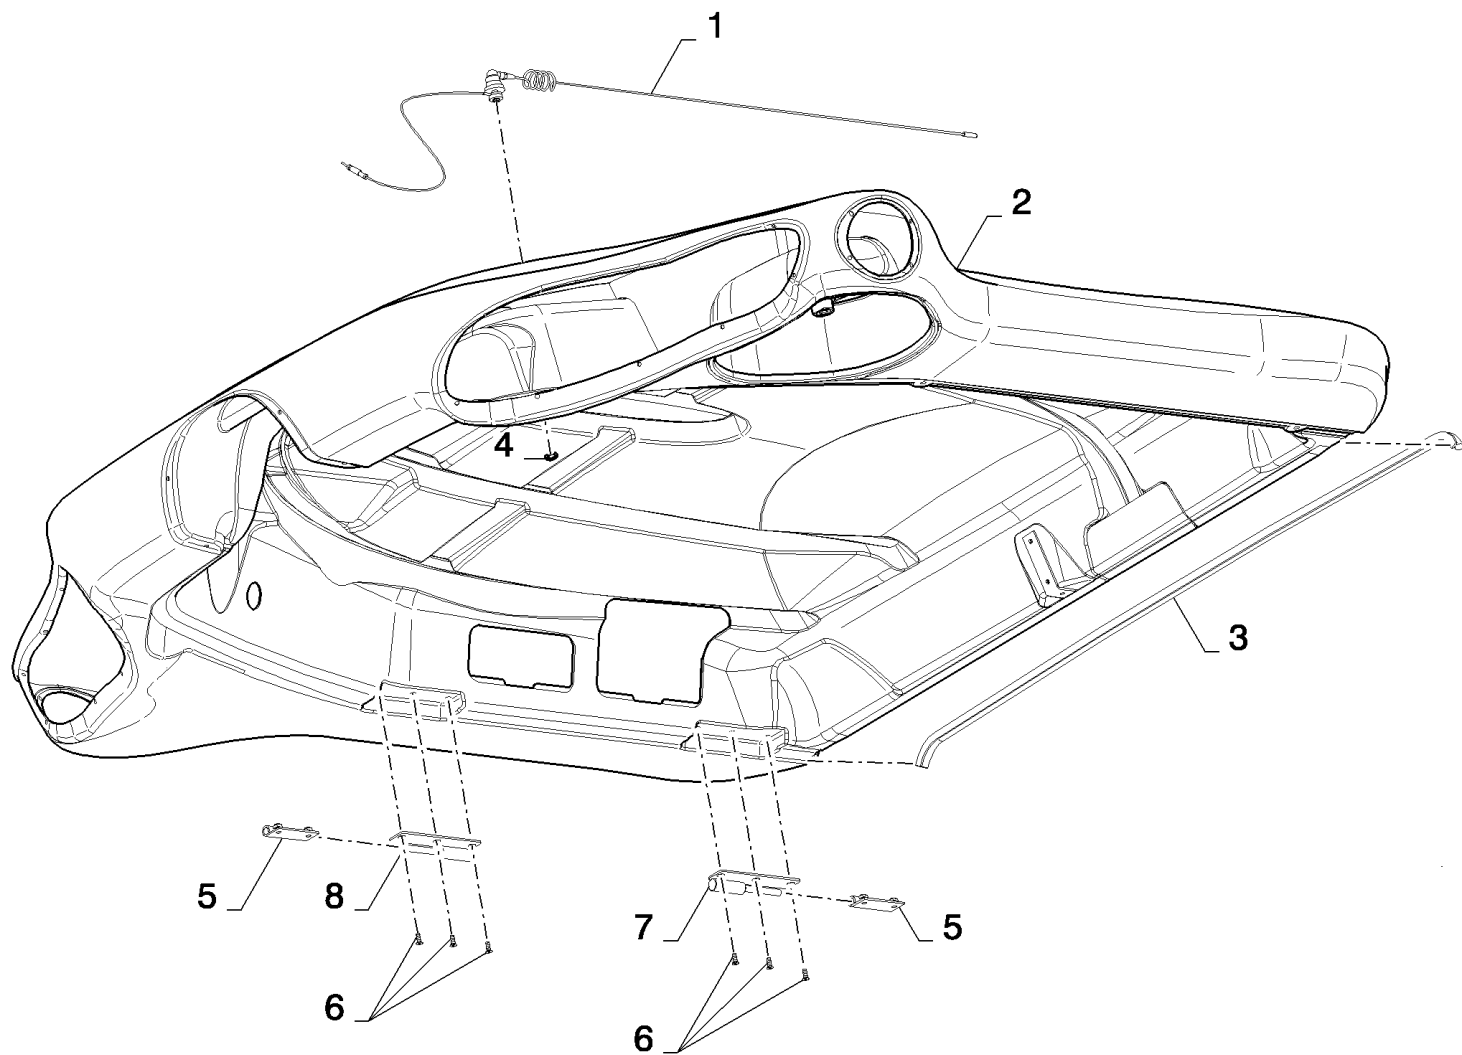

10.254(01) CAB ROOF, OUTER

CSX7080 D660 - COMBINE (9/08-)

10.254(01) CAB ROOF, OUTER

сылка	Номер детали	Кол-во	Описание
1	9846820	1	ANTENNA,
2	84814286	1	ROOF,
3	84607251	1	WEATHERSTRIP, RUBBER, L:1.42M
4	84002421	1	WASHER,
5	84075984	2	HINGE,
6	300580	6	SCREW, Hex Flat Hd, M6 x 16, 4.8, M6x16
7	84075994	1	HINGE,
8	84075990	1	HINGE,