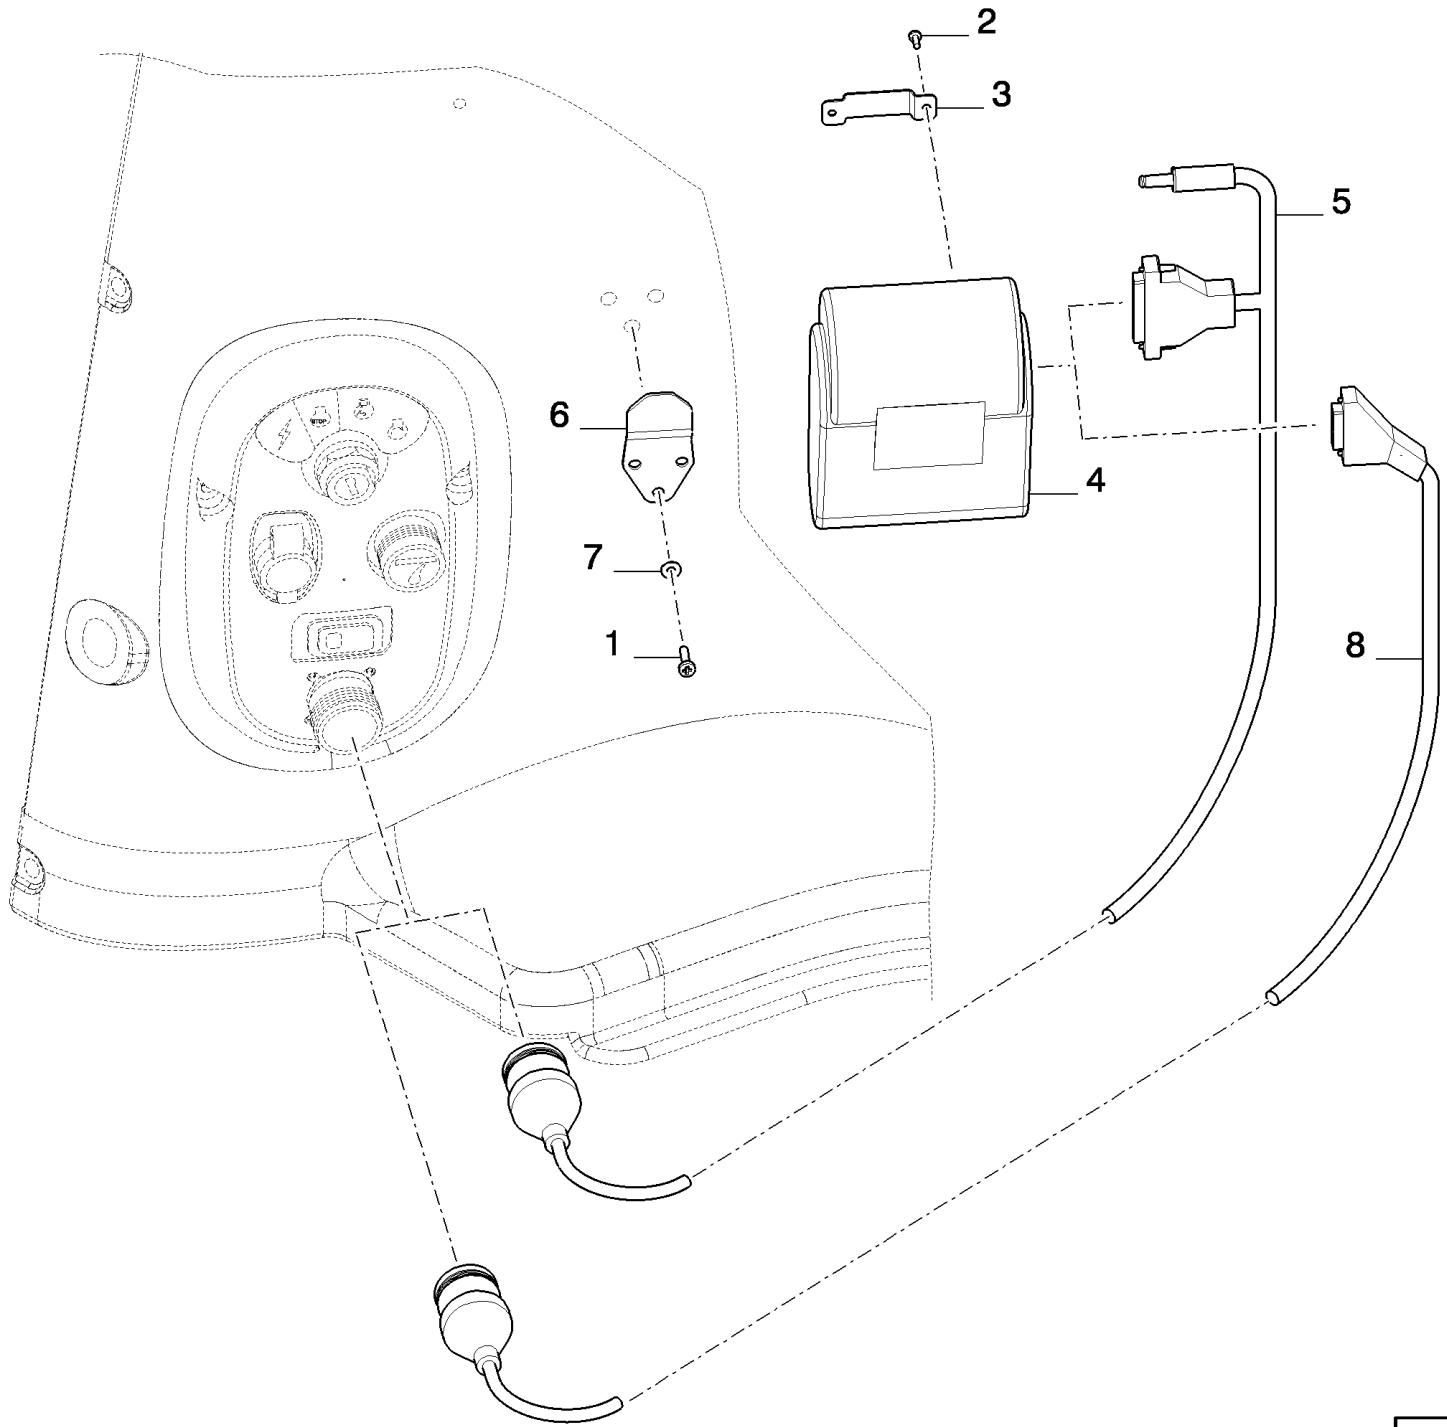

06.263(01) PRINTER

сылка	Номер детали	Кол-во	Описание
1	412475	3	SCREW, Pan Hd, M4 x 16, Cl 4.8, Full Thd,
2	86511815	2	SCREW, Cross Pan Hd, M3 x 8, M3x8
3	84444485	1	SUPPORT,
4	84442607	1	PRINTER,
5	87023084	1	HARNESS, WIRE, , SEE FIGURE 60.569
6	84448373	1	HOOK,
7	89824840	3	WASHER, M4.3 x 9 x 0.8,
8	87473284	1	HARNESS, WIRE, , SEE FIGURE 06.570