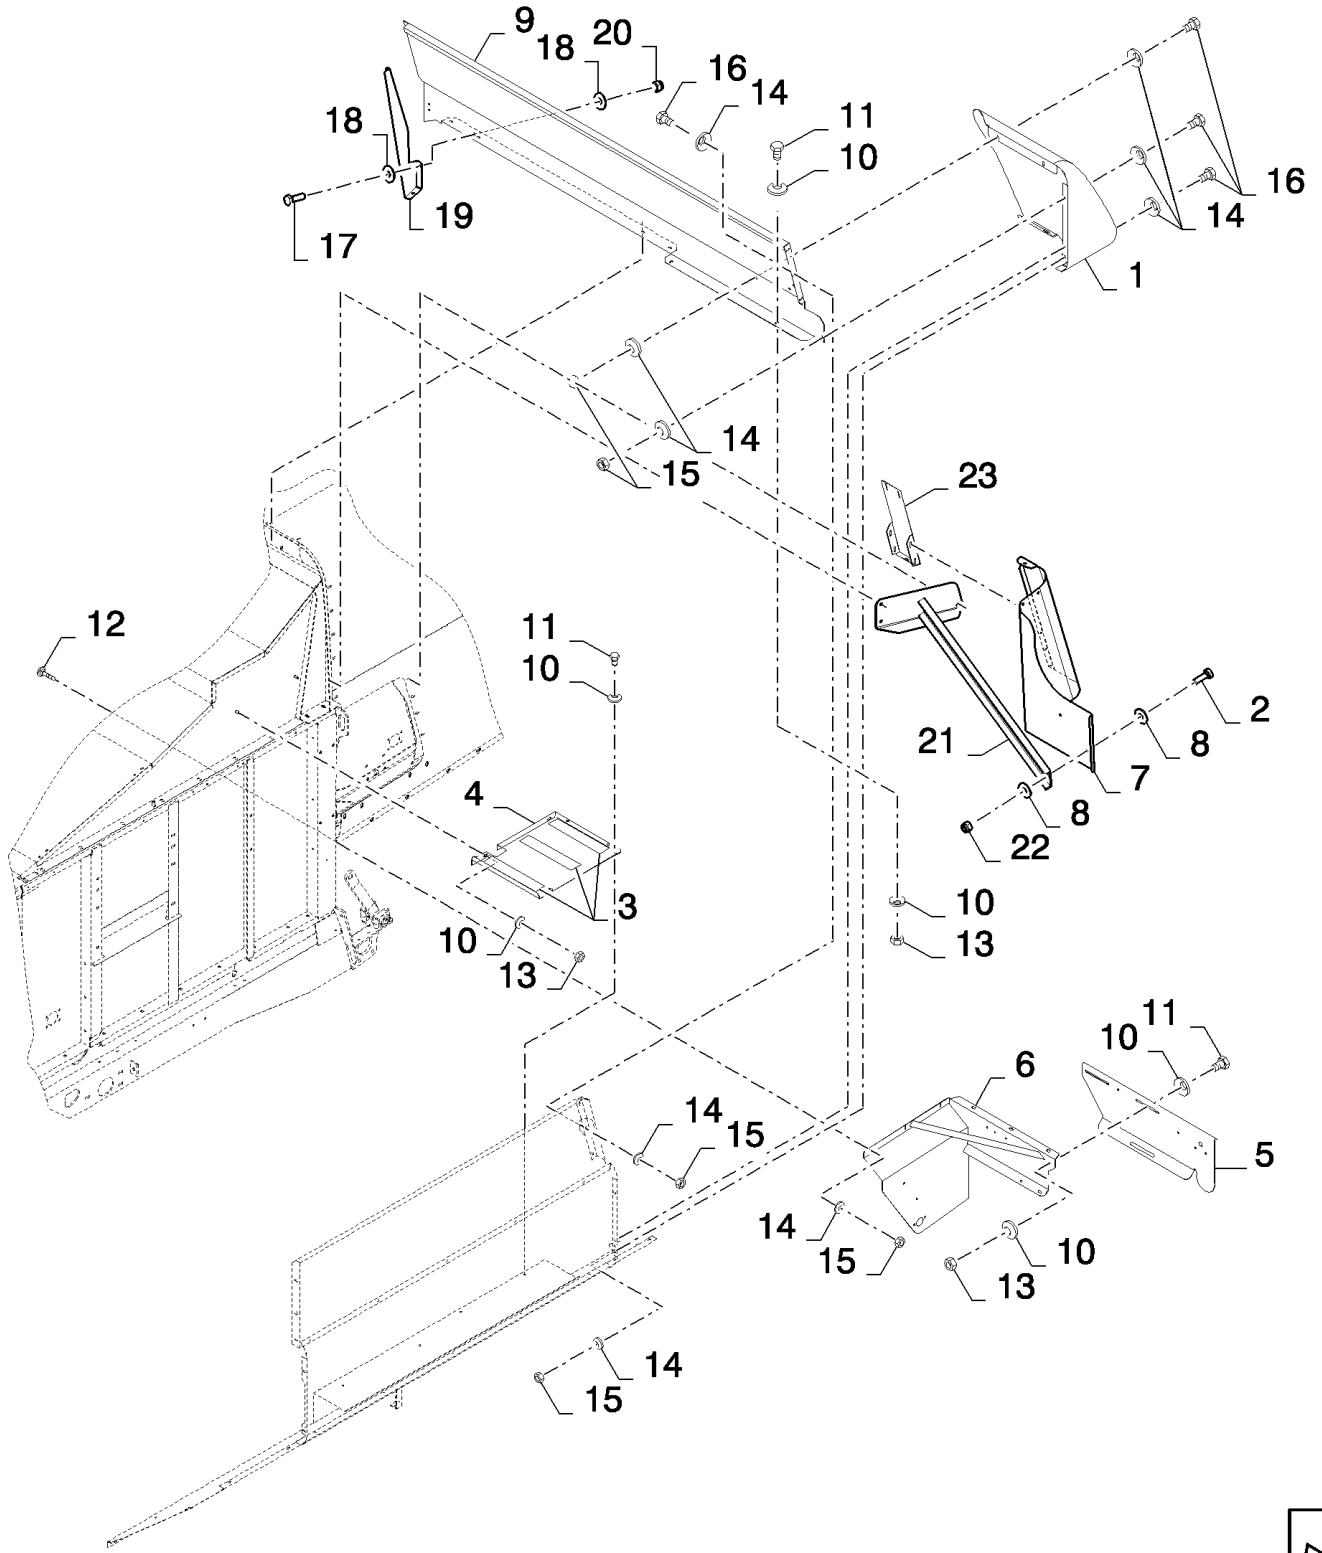

16.201(01) GRAINTANK - SHIELDS, REAR

сылка	Номер детали	Кол-во	Описание
1	84446997	1	SHIELD, , FOR CSX7040, CSX7050, CSX7050 HILLSIDE AND CSX7060 ONLY
1	84446964	1	SHIELD, , FOR CSX7070 AND CSX7080 ONLY
2	84430106	3	SCREW, , FOR CSX7050 HILLSIDE ONLY
3	401502	AR	STRIP, ANTI-SKID, L=1.1M, FOR CSX7040, CSX7050, CSX7050 HILLSIDE AND CSX7060 ONLY
3	401502	AR	STRIP, ANTI-SKID, L=0.9M, FOR CSX7070 AND CSX7080 ONLY
4	84446944	1	PLATE, , FOR CSX7040, CSX7050, CSX7050 HILLSIDE AND CSX7060 ONLY
4	84446623	1	PLATE, , FOR CSX7070 AND CSX7080 ONLY
5	84447282	1	PLATE, , FOR CSX7070 AND CSX7080 ONLY, BSN C667
5	84447282	1	PLATE, , ASN D668
6	87381438	1	PLATE, , FOR CSX7040, CSX7050, CSX7050 HILLSIDE AND CSX7060 ONLY, BSN C667
6	87381448	1	PLATE, , ASN D668
6	87381448	1	PLATE, , FOR CSX7070 AND CSX7080 ONLY
7	84430228	1	PLATE, , FOR CSX7050 HILLSIDE ONLY
8	84430104	6	WASHER, , FOR CSX7050 HILLSIDE ONLY
9	84440579	1	PLATE, , FOR CSX7040, CSX7050, CSX7050 HILLSIDE AND CSX7060 ONLY
9	84440578	1	PLATE, , FOR CSX7070 AND CSX7080 ONLY
10	412650	AR	WASHER, SPRING, Belleville, M8,
11	43127	AR	BOLT, Hex, M8 x 25, 8.8,
12	9706703	3	BOLT, CARRIAGE, Short NK, M6 x 20, CI8.8, Full Thd,
13	9706690	AR	NUT, M8, CI 8,
14	412649	AR	WASHER, SPRING, Belleville, M6,
15	9706755	14	NUT, M6, CI 8,
16	120100	AR	BOLT, Hex, M6 x 20, 8.8,
17	84430161	4	SCREW, , FOR CSX7050 HILLSIDE ONLY
18	84430060	8	WASHER, , FOR CSX7050 HILLSIDE ONLY
19	84430226	1	SUPPORT, , FOR CSX7050 HILLSIDE ONLY
20	84430190	4	NUT, , FOR CSX7050 HILLSIDE ONLY
21	84430227	1	SUPPORT, , FOR CSX7050 HILLSIDE ONLY
22	84430112	3	NUT, , FOR CSX7050 HILLSIDE ONLY
23	84142875	1	PLATE, , FOR CSX7050 HILLSIDE ONLY