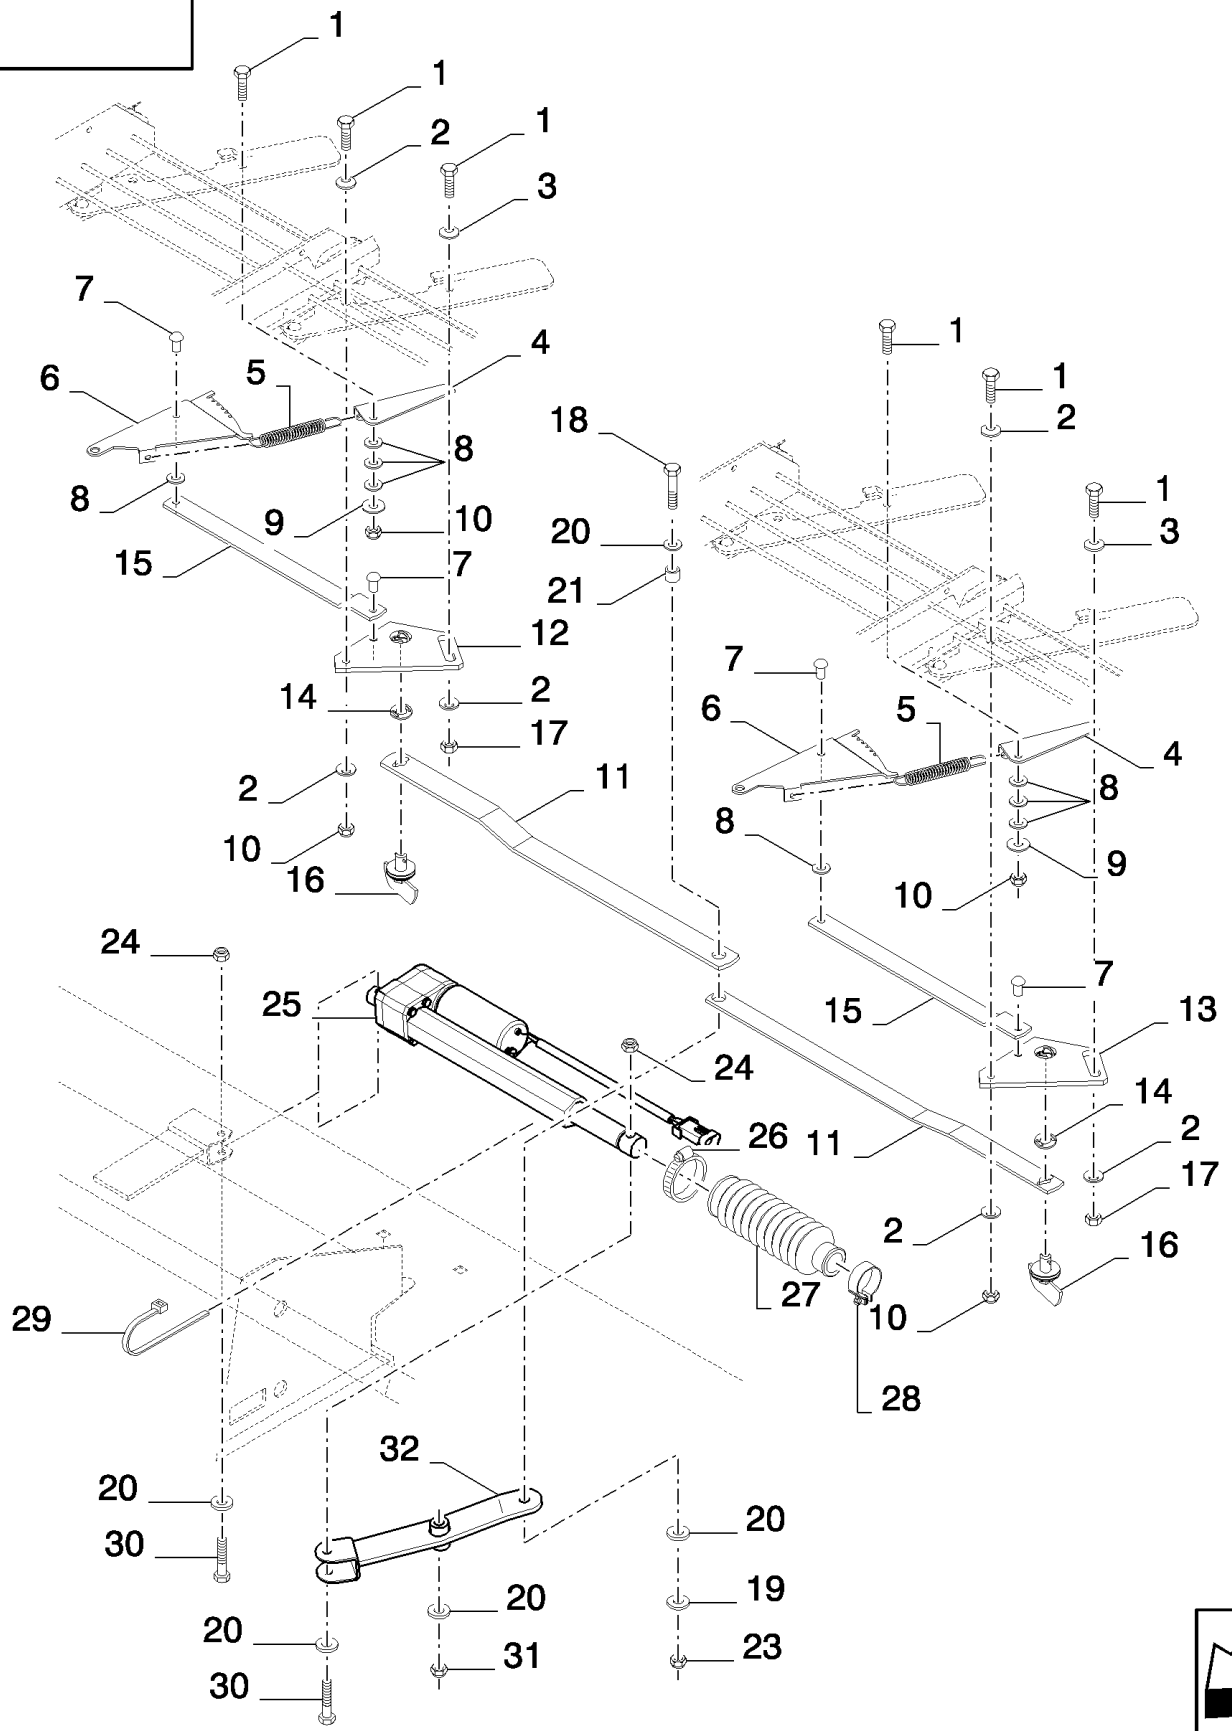

15.251(01) REMOTE UPPER SIEVE ADJUSTMENT

CSX7080 D660 - COMBINE (9/08-)

15.251(01) REMOTE UPPER SIEVE ADJUSTMENT

сылка	Номер детали	Кол-во	Описание
1	120100	AR	BOLT, Hex, M6 x 20, 8.8,
2	412649	AR	WASHER, SPRING, Belleville, M6,
3	322357	AR	WASHER, SPRING, Belleville, M6,
4	84053675	1	PLATE, , FOR CSX7040, CSX7050 AND CSX7060 ONLY
4	84053675	2	PLATE, , FOR CSX7070 AND CSX7080 ONLY
5	449942	1	SPRING, , FOR CSX7040, CSX7050 AND CSX7060 ONLY
5	449942	2	SPRING, , FOR CSX7070 AND CSX7080 ONLY
6	84053678	1	SECTOR, TOOTHED, , FOR CSX7040, CSX7050 AND CSX7060 ONLY
6	84053678	2	SECTOR, TOOTHED, , FOR CSX7070 AND CSX7080 ONLY
7	281061	AR	RIVET, Rd Hd, M6 x 12,
8	86588450	AR	WASHER, M6 x 12 x 1.6 Thk,
9	140040	AR	WASHER, M6 x 22 x 2,
10	353308	AR	NUT, M6 x 1, CI 8,
11	87481999	1	LATH, , FOR CSX7040, CSX7050 AND CSX7060 ONLY
11	87478375	2	LATH, , FOR CSX7070 AND CSX7080 ONLY
12	84053677	1	PLATE,
13	84062611	1	PLATE,
14	9514605	1	WASHER, LOCK, M9.8 x 18.5, , FOR CSX7040, CSX7050 AND CSX7060 ONLY
14	9514605	2	WASHER, LOCK, M9.8 x 18.5, , FOR CSX7070 AND CSX7080 ONLY
15	87479927	1	LATH, , FOR CSX7040, CSX7050 AND CSX7060 ONLY
15	87479927	2	LATH, , FOR CSX7070 AND CSX7080 ONLY
16	9831581	1	LOCK, , FOR CSX7040, CSX7050 AND CSX7060 ONLY
16	9831581	2	LOCK, , FOR CSX7070 AND CSX7080 ONLY
17	9706755	AR	NUT, M6, CI 8,
18	43128	1	BOLT, Hex, M8 x 30, 8.8, , BSN C667
18	308761	1	BOLT, CARRIAGE, Short NK, M8 x 25, CI8.8, Full Thd, , ASN D668
19	322358	1	WASHER, SPRING, Belleville, M8, , BSN C667
19	322358	2	WASHER, SPRING, Belleville, M8, , ASN D668
20	378243	5	WASHER, M8, , BSN C667
20	378243	3	WASHER, M8, , ASN D668
21	84457465	1	BUSHING, , FOR CSX7040, CSX7050 AND CSX7060 ONLY
21	428329	1	RING, , FOR CSX7070 AND CSX7080 ONLY
22	87478831	1	ARM, , BSN C667
22	84138843	1	ARM, , ASN D668
23	9706690	2	NUT, M8, CI 8,
24	280129	2	NUT, LOCK, 1/4"-20, GC,
25	87477922	1	ACTUATOR,
26	382527	1	CLAMP, HOSE, M25-40, Worm,
27	84053431	1	BELLOWS,
28	326082	1	CLAMP,
29	86566990	1	STRAP, CABLE, M4.8 x 292 L,
30	87716	2	BOLT, Hex, 1/4"-20 x 1 1/4", G5,
31	86629542	1	NUT, LOCK, M8 x 1.25, CI 8,
32	84138843	1	ARM, , ASN D668