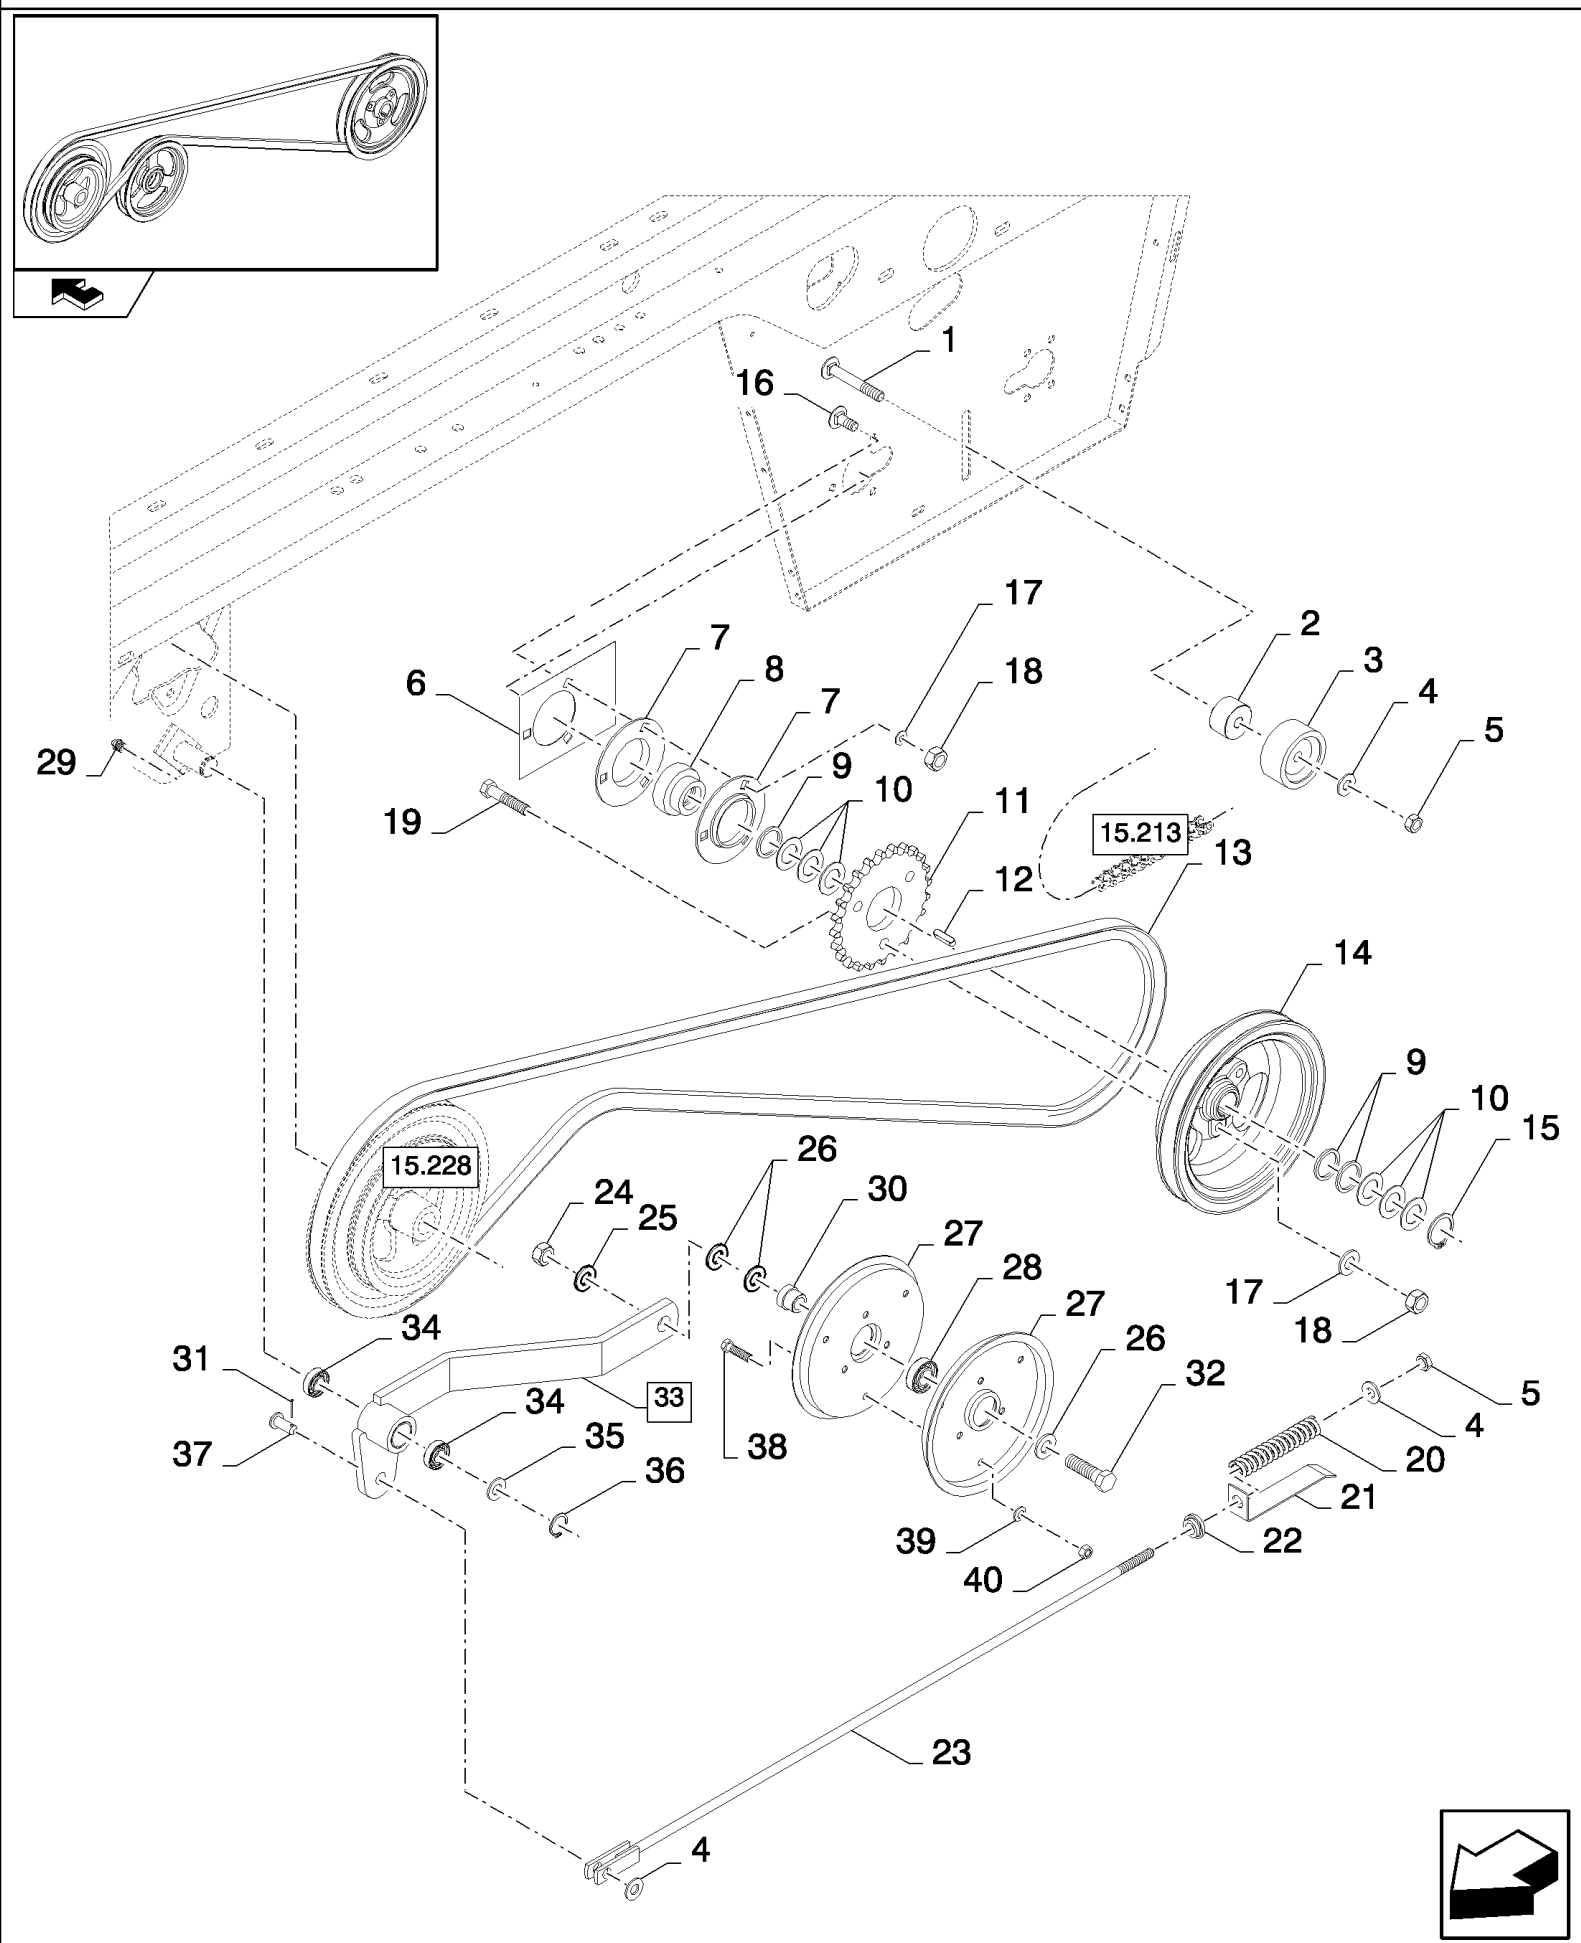

15.233(01) GRAIN ELEVATOR BOTTOM DRIVE

CSX7080 D660 - COMBINE (9/08-)

15.233(01) GRAIN ELEVATOR BOTTOM DRIVE

сылка	Номер детали	Кол-во	Описание
1	300662	1	BOLT, CARRIAGE, Short NK, M12 x 80, CI8.8,
2	84980957	1	BUSHING,
3	334970	1	PINION, IDLER,
4	378245	3	WASHER, M13 x 28 x 2 Thk,
5	412126	2	NUT, LOCK, M12 x 1.75, CI 8,
6	84980956	1	PLATE,
7	40697	2	FLANGE,
8	325106	1	BEARING, BALL,
9	140110	3	WASHER, M31 x 40,
10	140108	6	WASHER, 31MM
11	84981311	1	SPROCKET, DRIVEN,
12	170008	1	KEY, M8 x 7 x 40, Par,
13	80422731	1	BELT, TRANSMISSION,
14	87380138	1	PULLEY,
15	370003	1	RING, SNAP, M30, Ext,
16	86633356	3	BOLT, CARRIAGE, Short NK, M10 x 25, CI8.8, Full Thd,
17	140045	6	WASHER, SPRING, Belleville, M10,
18	100016	6	NUT, M10, CI 8,
19	120070	3	BOLT, Hex, M10 x 60, 8.8,
20	385307	1	SPRING,
21	84980884	1	INDICATOR, , FOR CSX7040, CSX7050, CSX7050 HILLSIDE AND CSX7060 ONLY
21	84057943	1	INDICATOR, , FOR CSX7070 AND CSX7080 ONLY
22	439857	1	BUSHING,
23	84443895	1	ROD,
24	100020	1	NUT, M16, CI 8,
25	140048	1	WASHER, SPRING, Belleville, M16,
26	378246	3	WASHER, M16,
27	434227	2	PULLEY,
28	34439	1	BEARING, BALL,
29	321204	1	NIPPLE, LUBE, M6 x 1, 16mm lg,
30	87525048	1	BUSHING, , FOR CSX7040, CSX7050, CSX7050 HILLSIDE AND CSX7060 ONLY
30	9515145	1	BUSHING, , FOR CSX7070 AND CSX7080 ONLY
31	130003	1	PIN, SPLIT (COTTER), M3.2 x 20,
32	323866	1	BOLT, Hex, M16 x 60, 8.8,
33	87378642	1	LEVER, (34)
34	84057311	2	SLEEVE,
35	338206	1	WASHER, 26MM
36	370002	1	RING, SNAP, M25, Ext,
37	412209	1	PIN, CLEVIS, M12 x 30,
38	120103	6	BOLT, Hex, M8 x 16, 8.8, , FOR CSX7040, CSX7050, CSX7050 HILLSIDE AND CSX7060 ONLY
38	120107	6	BOLT, Hex, M8 x 50, 8.8, Full Thd, , FOR CSX7070 AND CSX7080 ONLY
39	322358	6	WASHER, SPRING, Belleville, M8,
40	9706690	6	NUT, M8, CI 8,