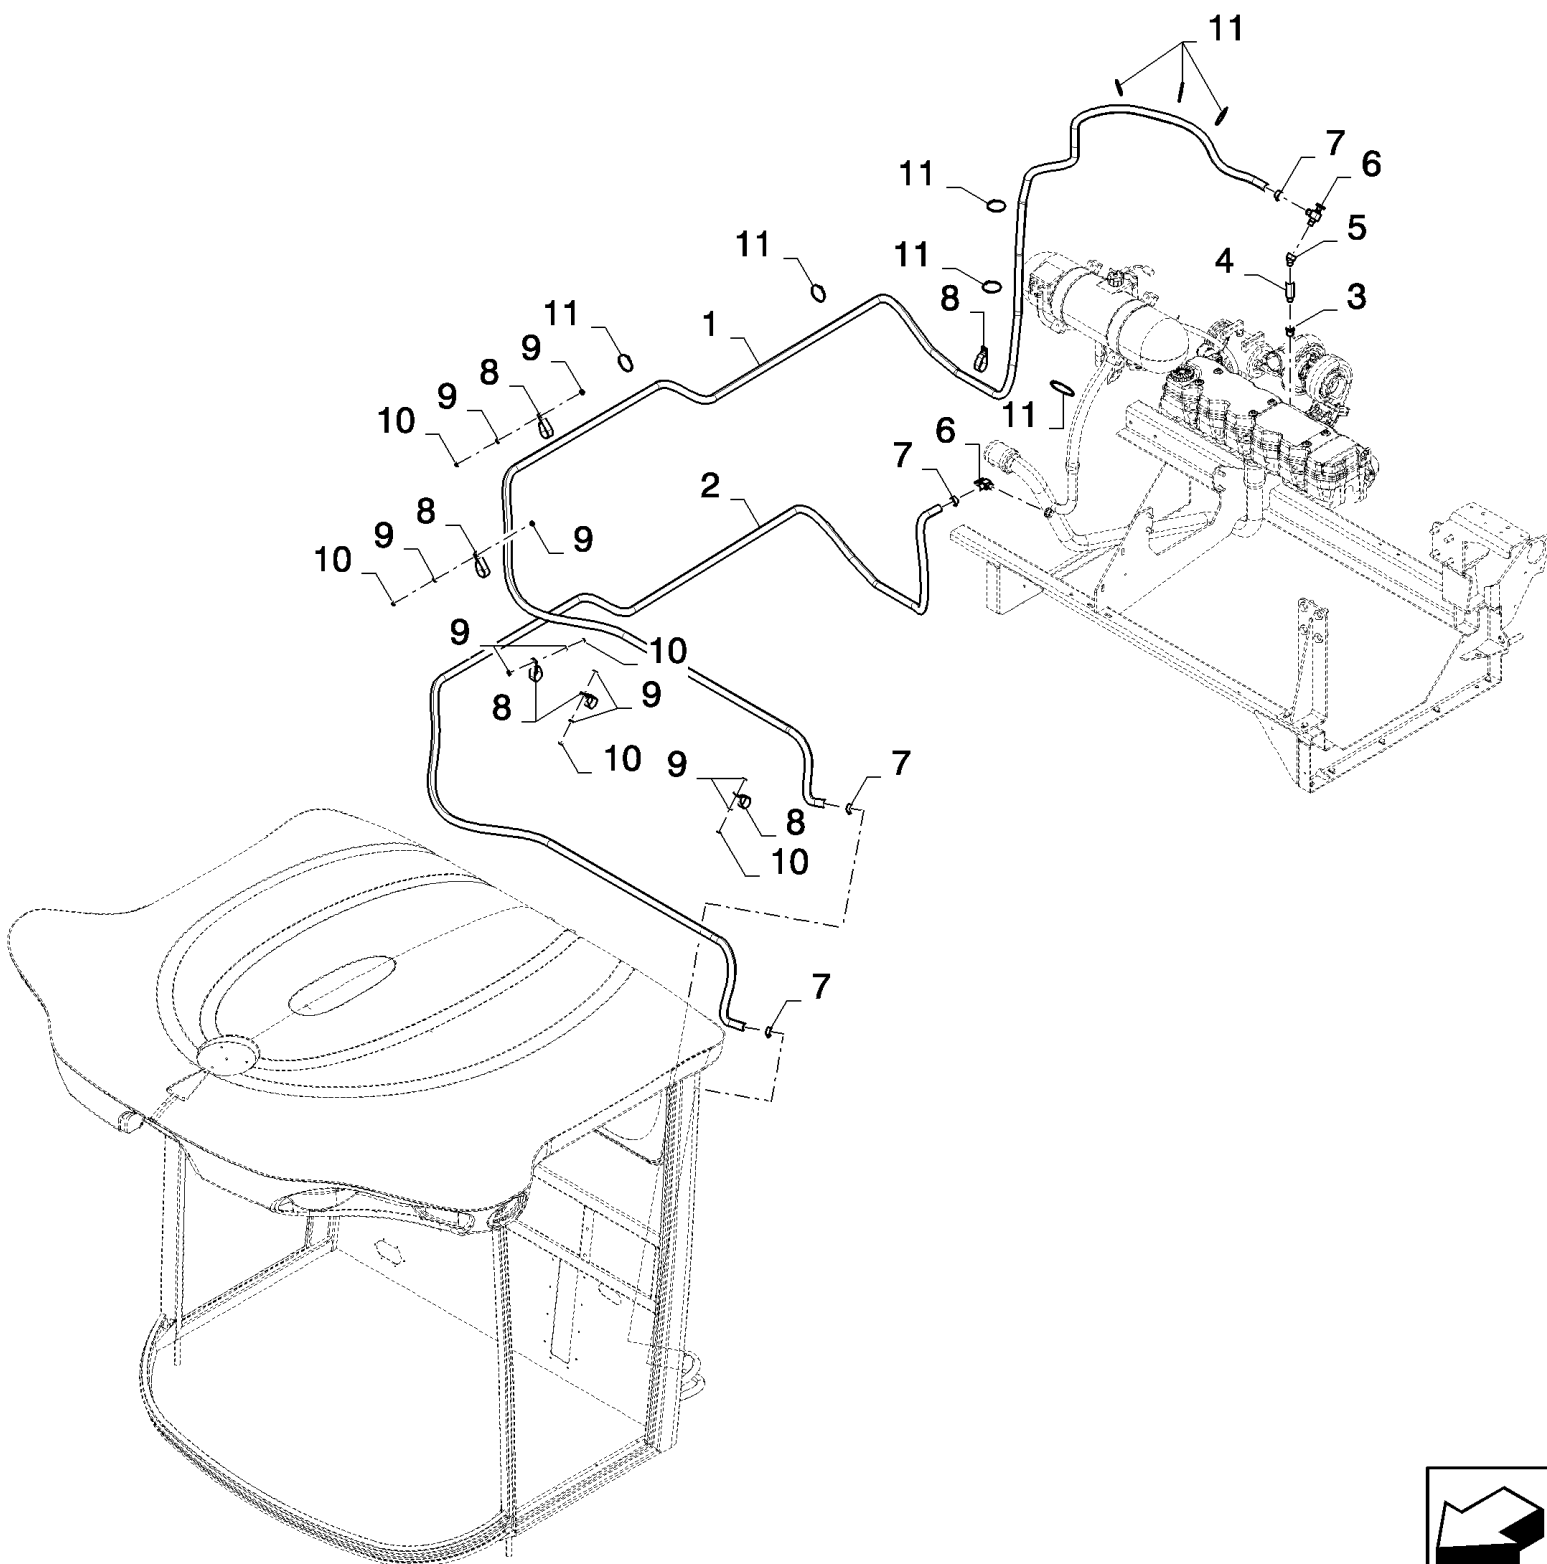

10.242(01) AIR CONDITIONER UNIT : MOUNTING GROUP

10.242(01) AIR CONDITIONER UNIT : MOUNTING GROUP

сылка	Номер детали	Кол-во	Описание
1	84607279	AR	HOSE, L=6.5M
2	84607280	AR	HOSE, L=5M
3	87016923	1	REDUCER, 1/2"-14 NPTF x 3/8"-18 Fem NPTF,
4	84012391	1	JOINT, UNIVERSAL,
5	3905214	1	ELBOW,
6	83961305	2	VALVE, SHUT-OFF,
7	326082	4	CLAMP,
8	9513271	6	CLAMP,
9	322357	10	WASHER, SPRING, Belleville, M6,
10	9706755	5	NUT, M6, CI 8,
11	9994404	8	CLIP, HOSE,