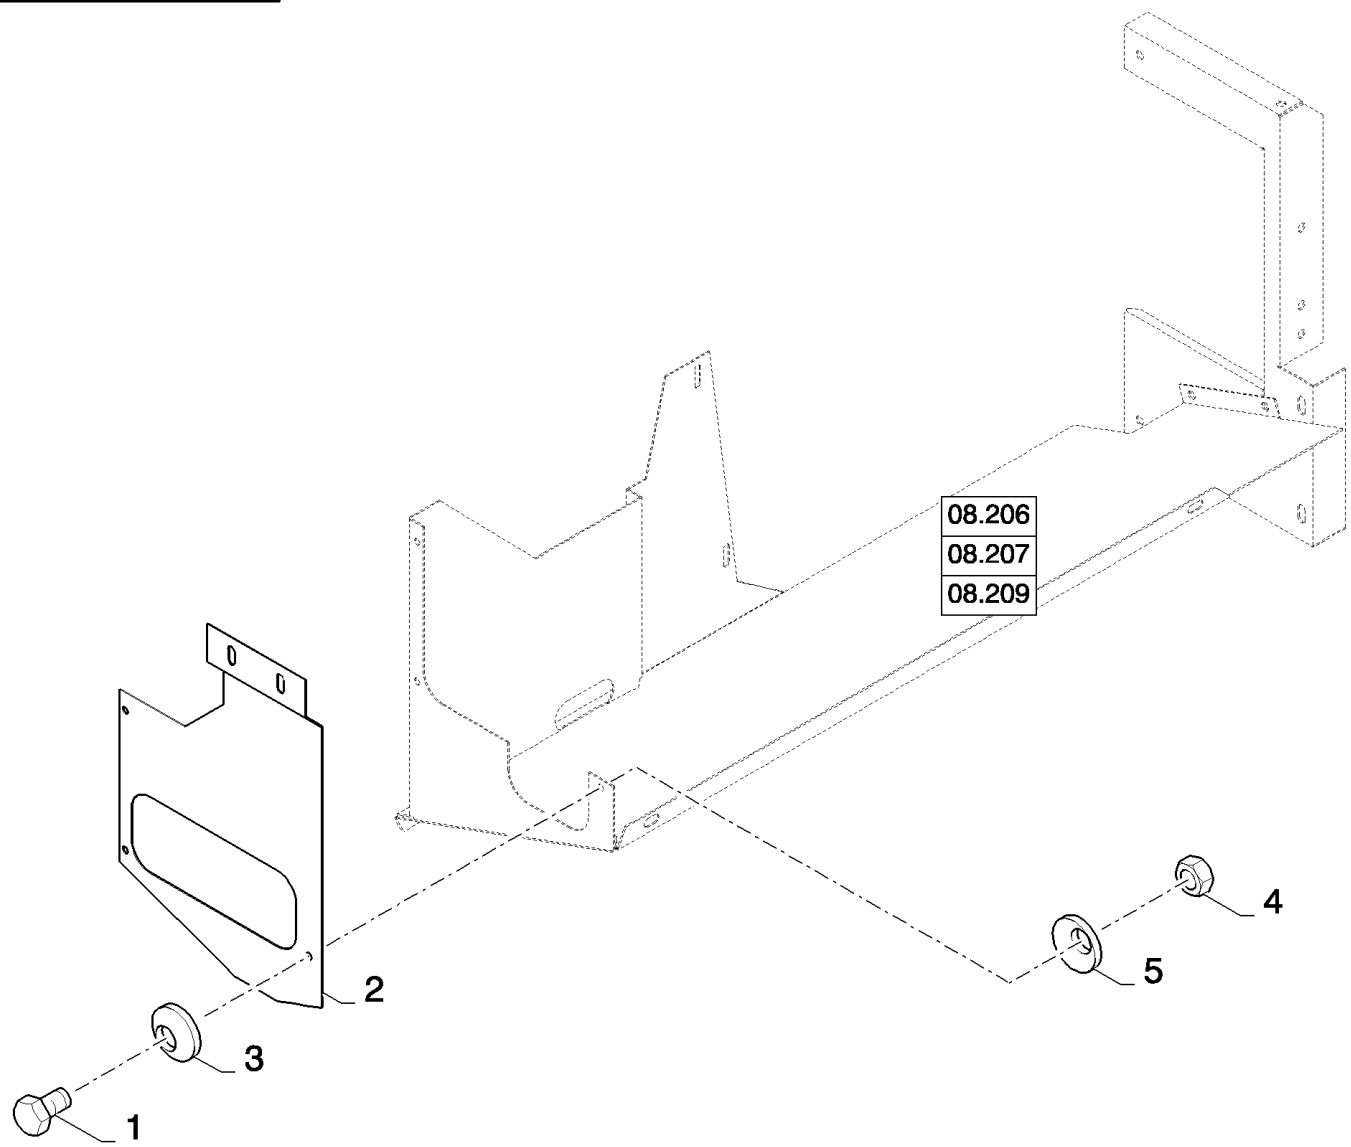

CSX7080 D660 - COMBINE (9/08-)

08.221(01) STRAW HOOD, CANVAS

сылка	Номер детали	Кол-во	Описание
1	308761	28	BOLT, CARRIAGE, Short NK, M8 x 25, CI8.8, Full Thd,
2	140041	28	WASHER, M8 x 28 x 3,
3	412650	34	WASHER, SPRING, Belleville, M8,
4	9706690	31	NUT, M8, CI 8,
5	43127	3	BOLT, Hex, M8 x 25, 8.8,
6	331233	2	PLUG,
7	87386060	1	SHIELD, , FOR CSX7040, CSX7050, CSX7050 HILLSIDE AND CSX7060 ONLY
7	87386053	1	SHIELD, , FOR CSX7070 AND CSX7080 ONLY
8	84434614	2	PLATE, FIXING,
9	84434594	1	CANVAS, , FOR CSX7040, CSX7050, CSX7050 HILLSIDE AND CSX7060 ONLY
9	84434754	1	CANVAS, , FOR CSX7070 AND CSX7080 ONLY
10	84446659	2	PLATE, , BSN C667
10	84137540	2	PLATE, , ASN D668
11	9512968	4	RIVET,
12	84434595	1	ROD, , FOR CSX7040, CSX7050, CSX7050 HILLSIDE AND CSX7060 ONLY
12	84434755	1	ROD, , FOR CSX7070 AND CSX7080 ONLY
13	432067	2	CIRCLIP,