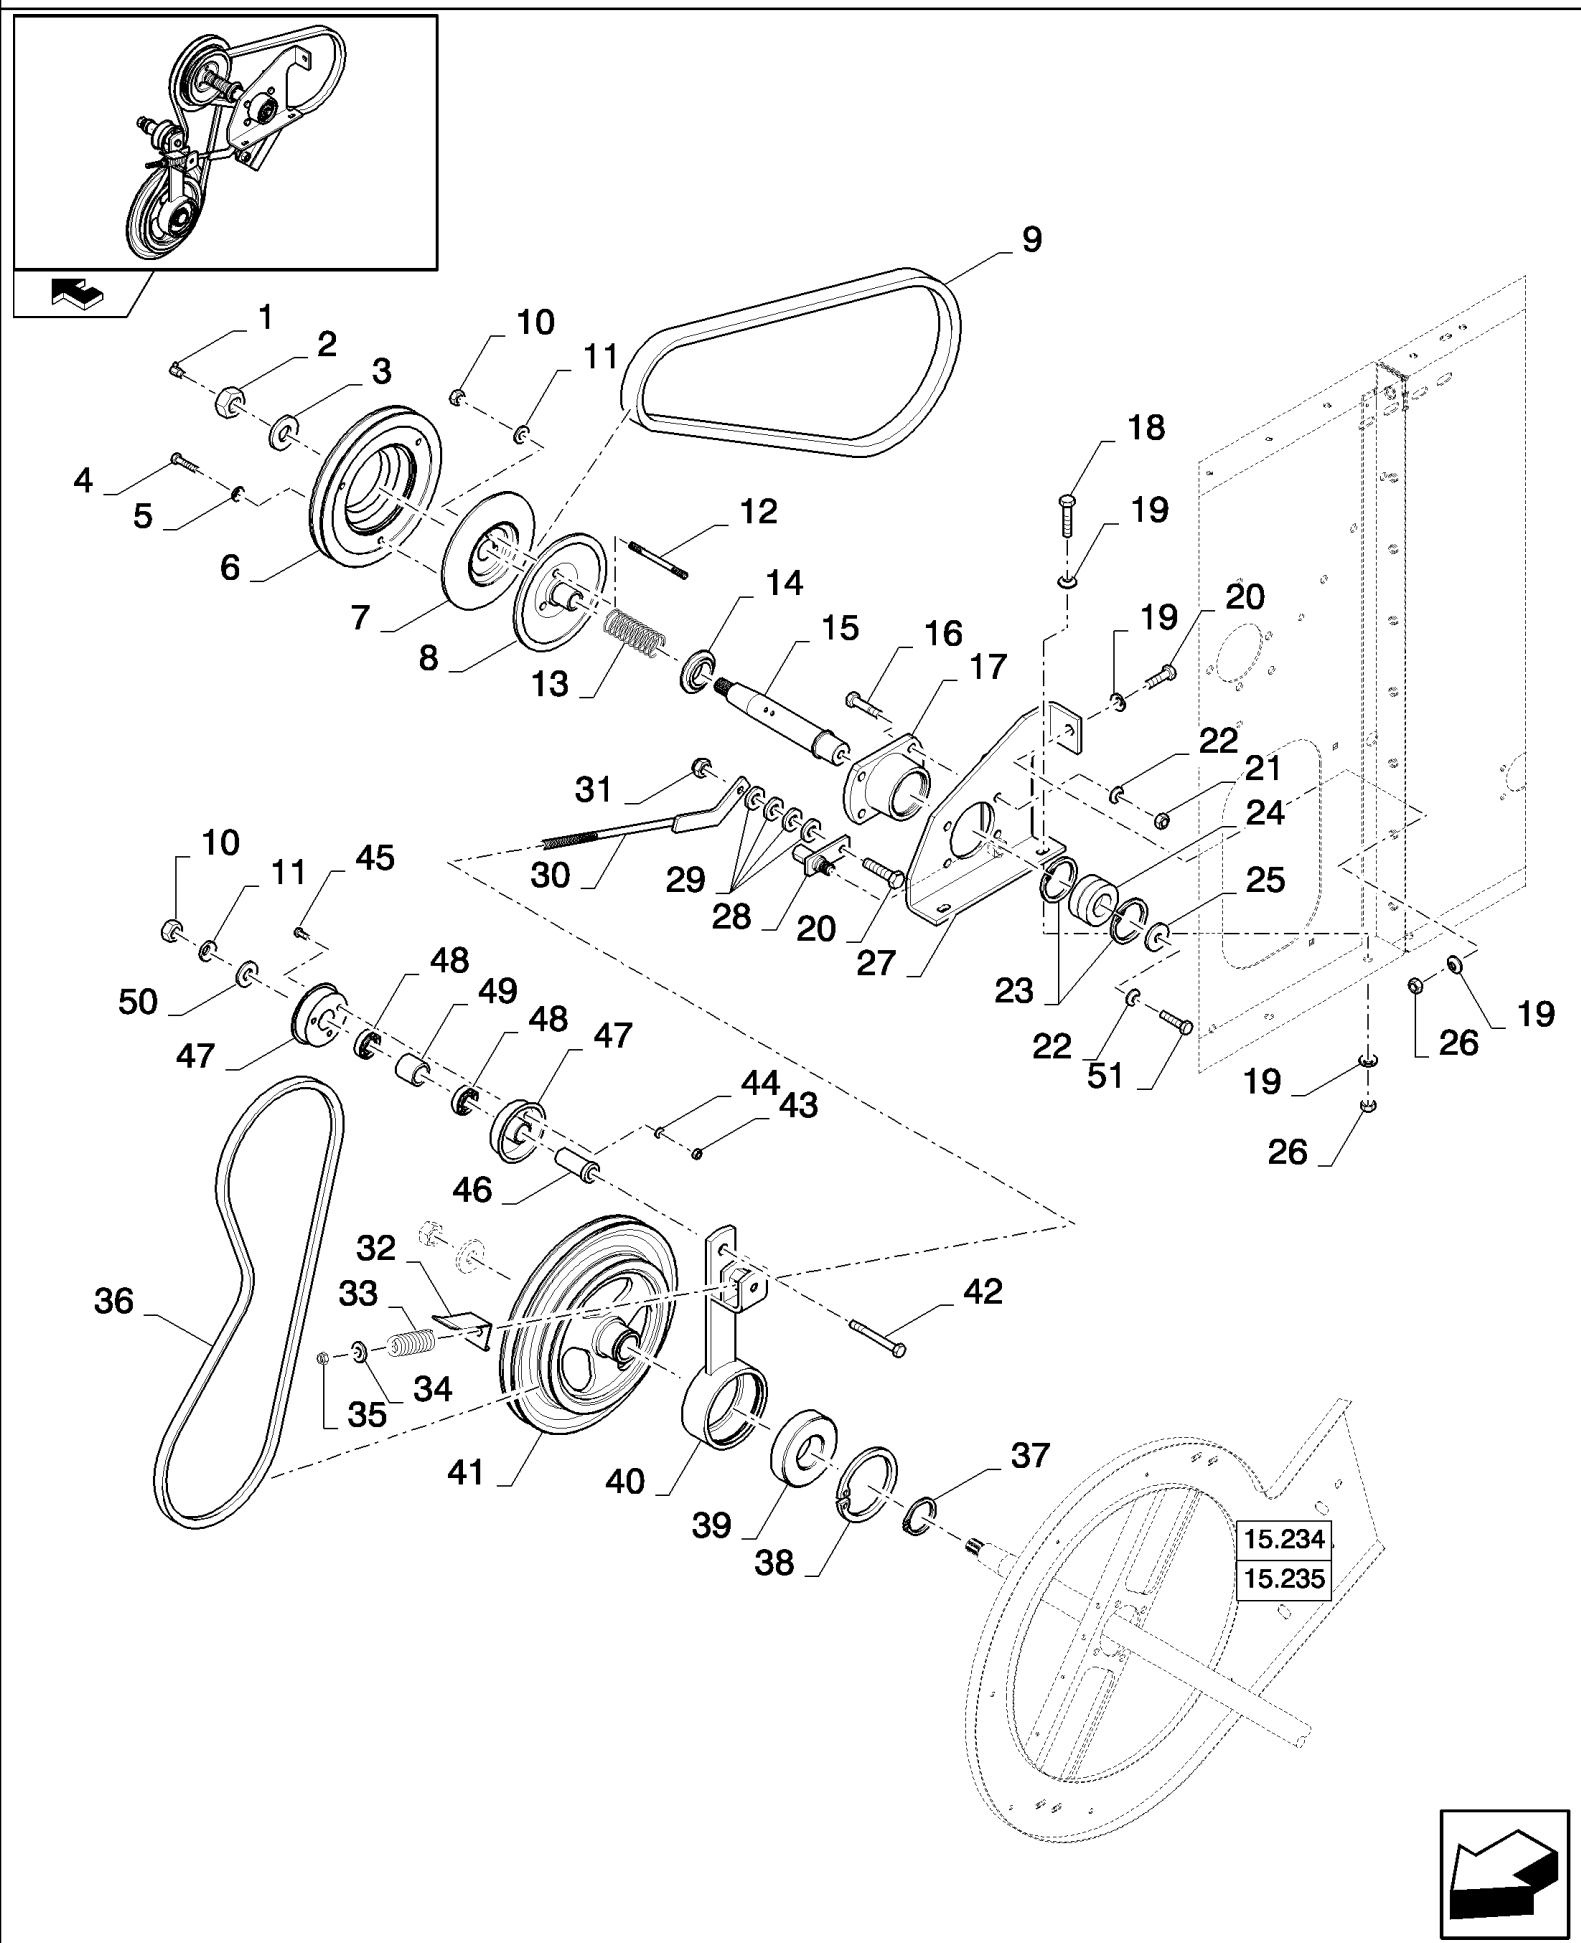

15.246(01) GRASS SEED EQUIPMENT

15.246(01) GRASS SEED EQUIPMENT

сылка	Номер детали	Кол-во	Описание
1	323713	1	NIPPLE, LUBE,
2	100085	1	NUT, M20 x 1.5, CI 8,
3	86592703	1	WASHER, M20 x 50 x 6, HT,
4	43127	3	BOLT, Hex, M8 x 25, 8.8,
5	322358	3	WASHER, SPRING, Belleville, M8,
6	84452186	1	PULLEY,
7	84452219	1	HALF-PULLEY,
8	84334072	1	PULLEY,
9	84452153	1	BELT,
10	100020	4	NUT, M16, CI 8,
11	140048	4	WASHER, SPRING, Belleville, M16,
12	110055	3	STUD,
13	334054	1	SPRING,
14	84452294	1	RING,
15	84452136	1	SPINDLE,
16	300389	4	BOLT, Hex, M12 x 35, 8.8, Full Thd,
17	84452245	1	HOUSING, BEARING,
18	120112	2	BOLT, Hex, M10 x 40, 8.8, Full Thd,
19	140045	6	WASHER, SPRING, Belleville, M10,
20	9706704	2	BOLT, Hex, M10 x 35, 8.8, Full Thd,
21	9706685	4	NUT, M12, CI 8,
22	140046	5	WASHER, SPRING, Belleville, M12,
23	300649	2	RING, SNAP,
24	84452155	1	BEARING ASSY,
25	80395606	1	WASHER,
26	100016	3	NUT, M10, CI 8,
27	87575964	1	SUPPORT,
28	84431514	1	HINGE,
29	378244	4	WASHER, M10 x 24 x 2 Thk,
30	87576322	1	TIE-ROD,
31	100037	1	NUT, M10 x 1.5, CI 8,
32	84452396	1	INDICATOR,
33	440651	1	SPRING,
34	378245	1	WASHER, M13 x 28 x 2 Thk,
35	412126	1	NUT, LOCK, M12 x 1.75, CI 8,
36	84452112	1	BELT,
37	370008	1	RING, SNAP, M50, Ext,
38	301652	1	RING, SNAP, M110, Int,
39	388069	1	BEARING ASSY,
40	84452357	1	LEVER, IDLER,
41	84452194	1	PULLEY,
42	374889	1	BOLT, Hex, M16 x 100, 8.8,
43	15896221	3	NUT, M6, CI 10,
44	322357	3	WASHER, SPRING, Belleville, M6,
45	86508568	3	SCREW, Hex, M6 x 16, 8.8,