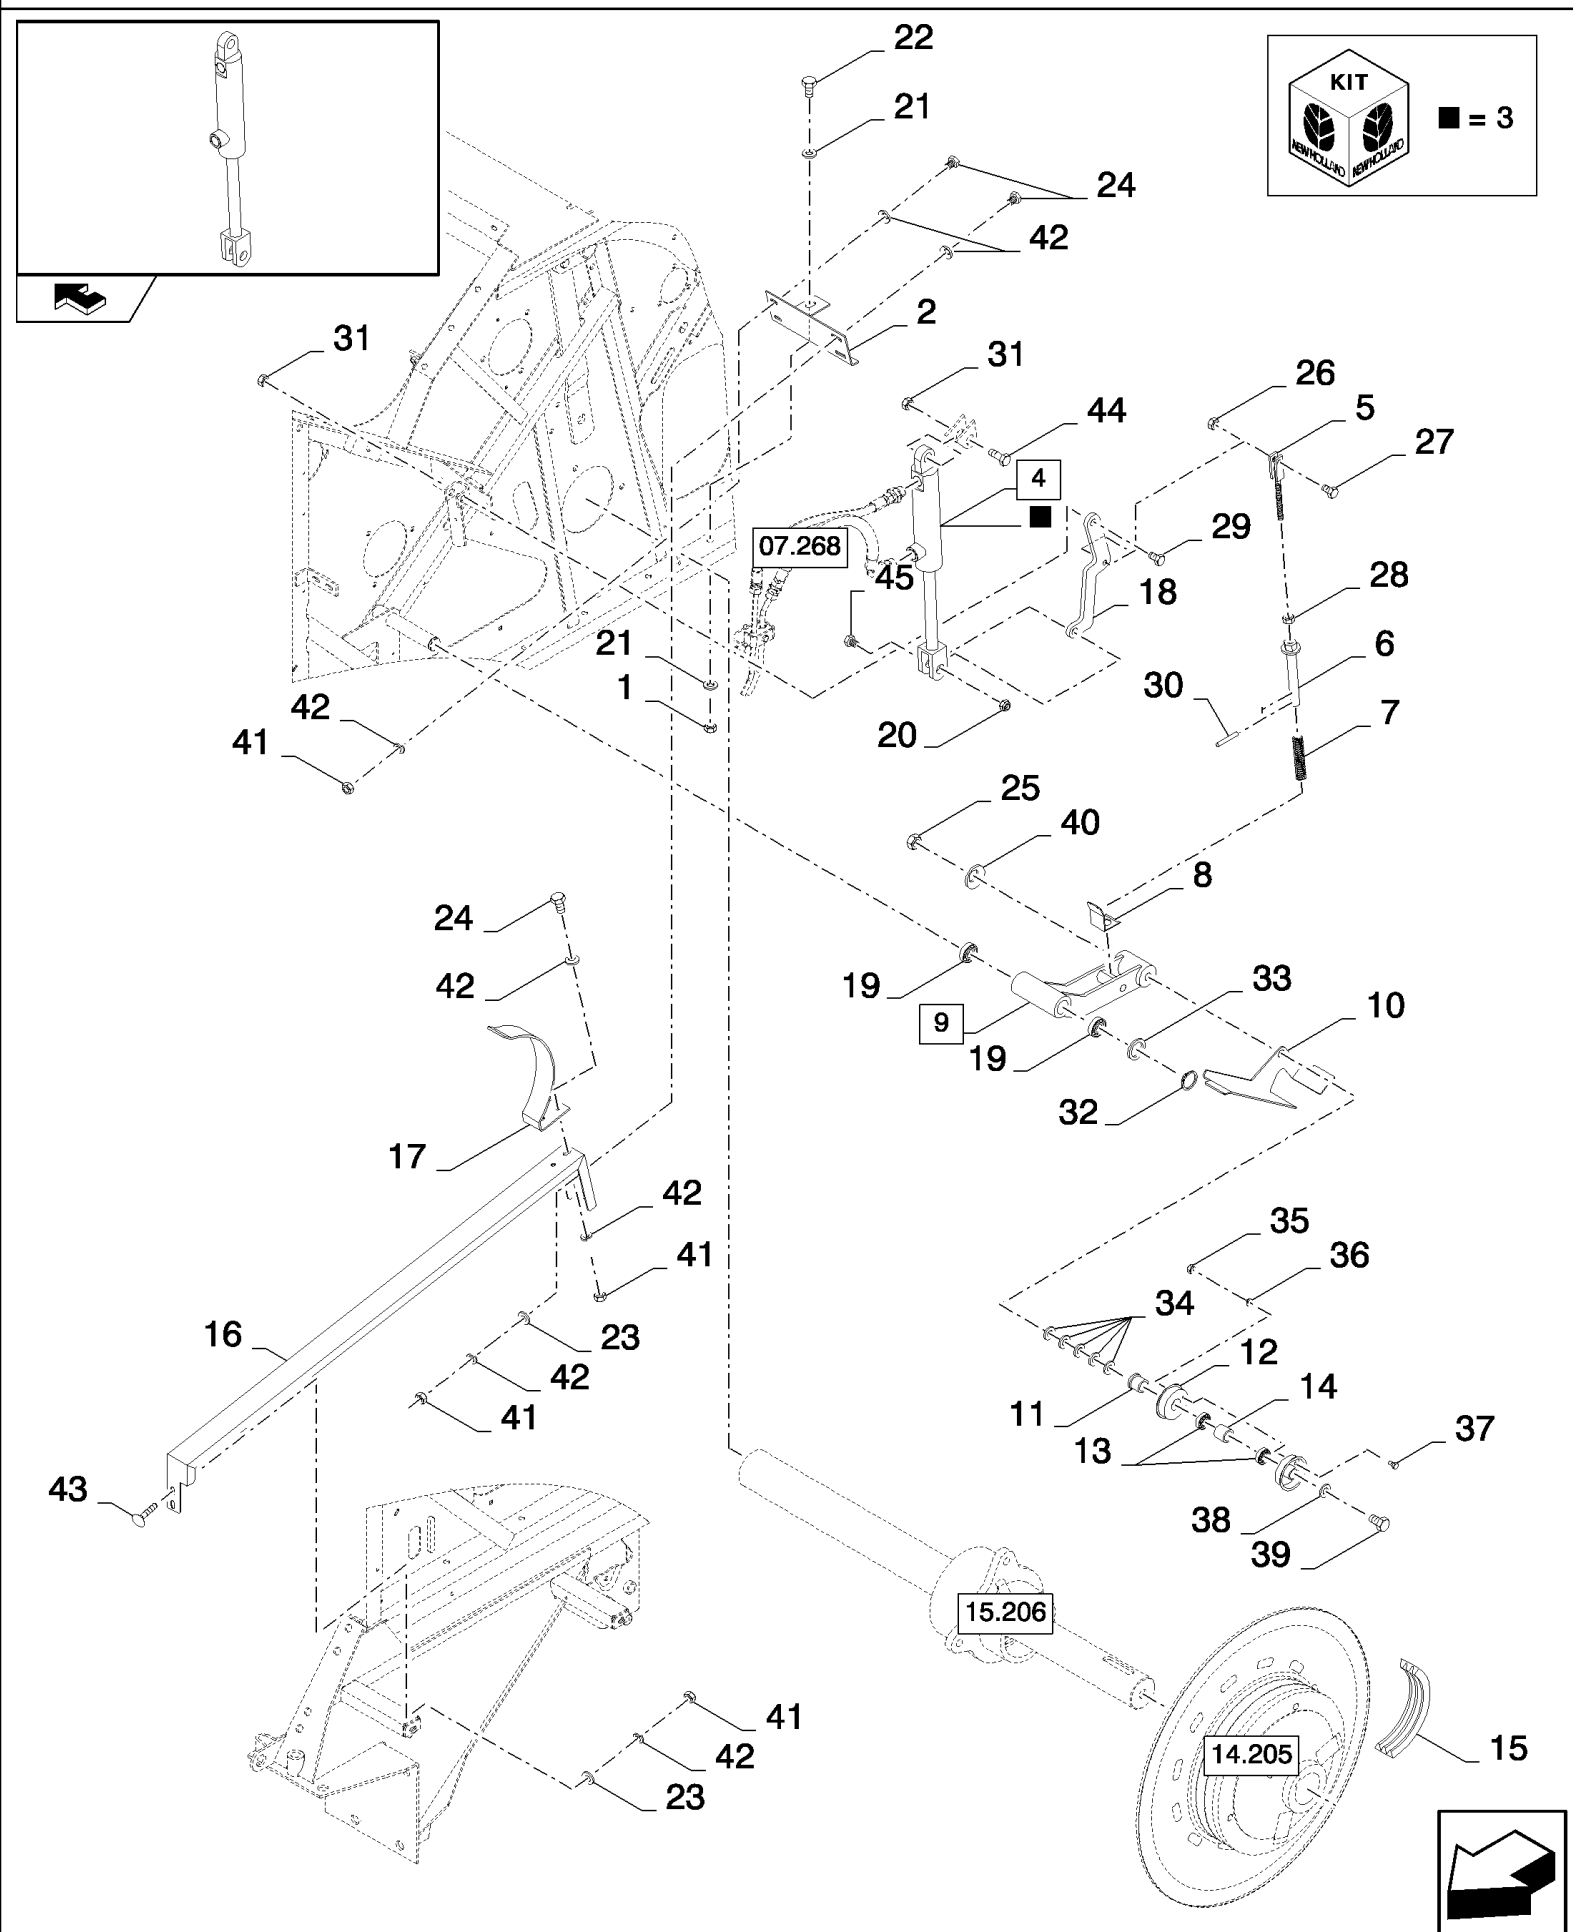

13.206(01) HEADER DRIVE ENGAGING IDLER

13.206(01) HEADER DRIVE ENGAGING IDLER

сылка	Номер детали	Кол-во	Описание
1	100016	1	NUT, M10, CI 8,
2	84072926	1	SUPPORT,
3	87341219	1	
4	87338235	1	HYDRAULIC CYLINDER, (3)
5	84072638	1	YOKE,
6	84446689	1	REGULATOR,
7	84446704	1	SPRING, , FOR 2HB ONLY
7	84446705	1	SPRING, , FOR 3HB ONLY
8	84446619	1	INDICATOR,
9	87364418	1	LEVER, (19)
10	84983455	1	PLATE,
11	427248	1	BUSHING,
12	84441735	1	HALF-PULLEY,
13	443898	1	BEARING, BALL,
14	430235	1	SPACER,
15	84446792	1	BELT, TRANSMISSION, , FOR 2HB ONLY
15	9817374	1	BELT, , FOR 3HB ONLY
16	84072929	1	GUIDE,
17	84989940	1	GUIDE,
18	84462788	1	LEVER,
19	420434	2	BUSHING,
20	100038	1	NUT, M12 x 1.75, CI 8,
21	140045	2	WASHER, SPRING, Belleville, M10,
22	43140	1	BOLT, Hex, M10 x 30, 8.8, Full Thd,
23	378243	4	WASHER, M8,
24	120104	6	BOLT, Hex, M8 x 20, 8.8,
25	100020	1	NUT, M16, CI 8,
26	100037	1	NUT, M10 x 1.5, CI 8,
27	9706704	1	BOLT, Hex, M10 x 35, 8.8, Full Thd,
28	9706685	1	NUT, M12, CI 8,
29	120092	1	BOLT, Hex, M16 x 70, 8.8,
30	300872	2	PIN, LOCK, M8 x 36, Slotted,
31	86000441	2	NUT, M16 x 2, CI 8,
32	370003	1	RING, SNAP, M30, Ext,
33	140108	1	WASHER,
34	140090	AR	WASHER,
35	9706755	3	NUT, M6, CI 8,
36	322357	3	WASHER, SPRING, Belleville, M6,
37	86508568	3	SCREW, Hex, M6 x 16, 8.8,
38	140093	1	WASHER,
39	84435244	1	BOLT, Hex, M16 x 180, 8.8,
40	140048	1	WASHER, SPRING, Belleville, M16,
41	9706690	8	NUT, M8, CI 8,
42	322358	14	WASHER, SPRING, Belleville, M8,
43	86507486	2	BOLT, CARRIAGE, Short NK, M8 x 20, CI8.8, Full Thd,