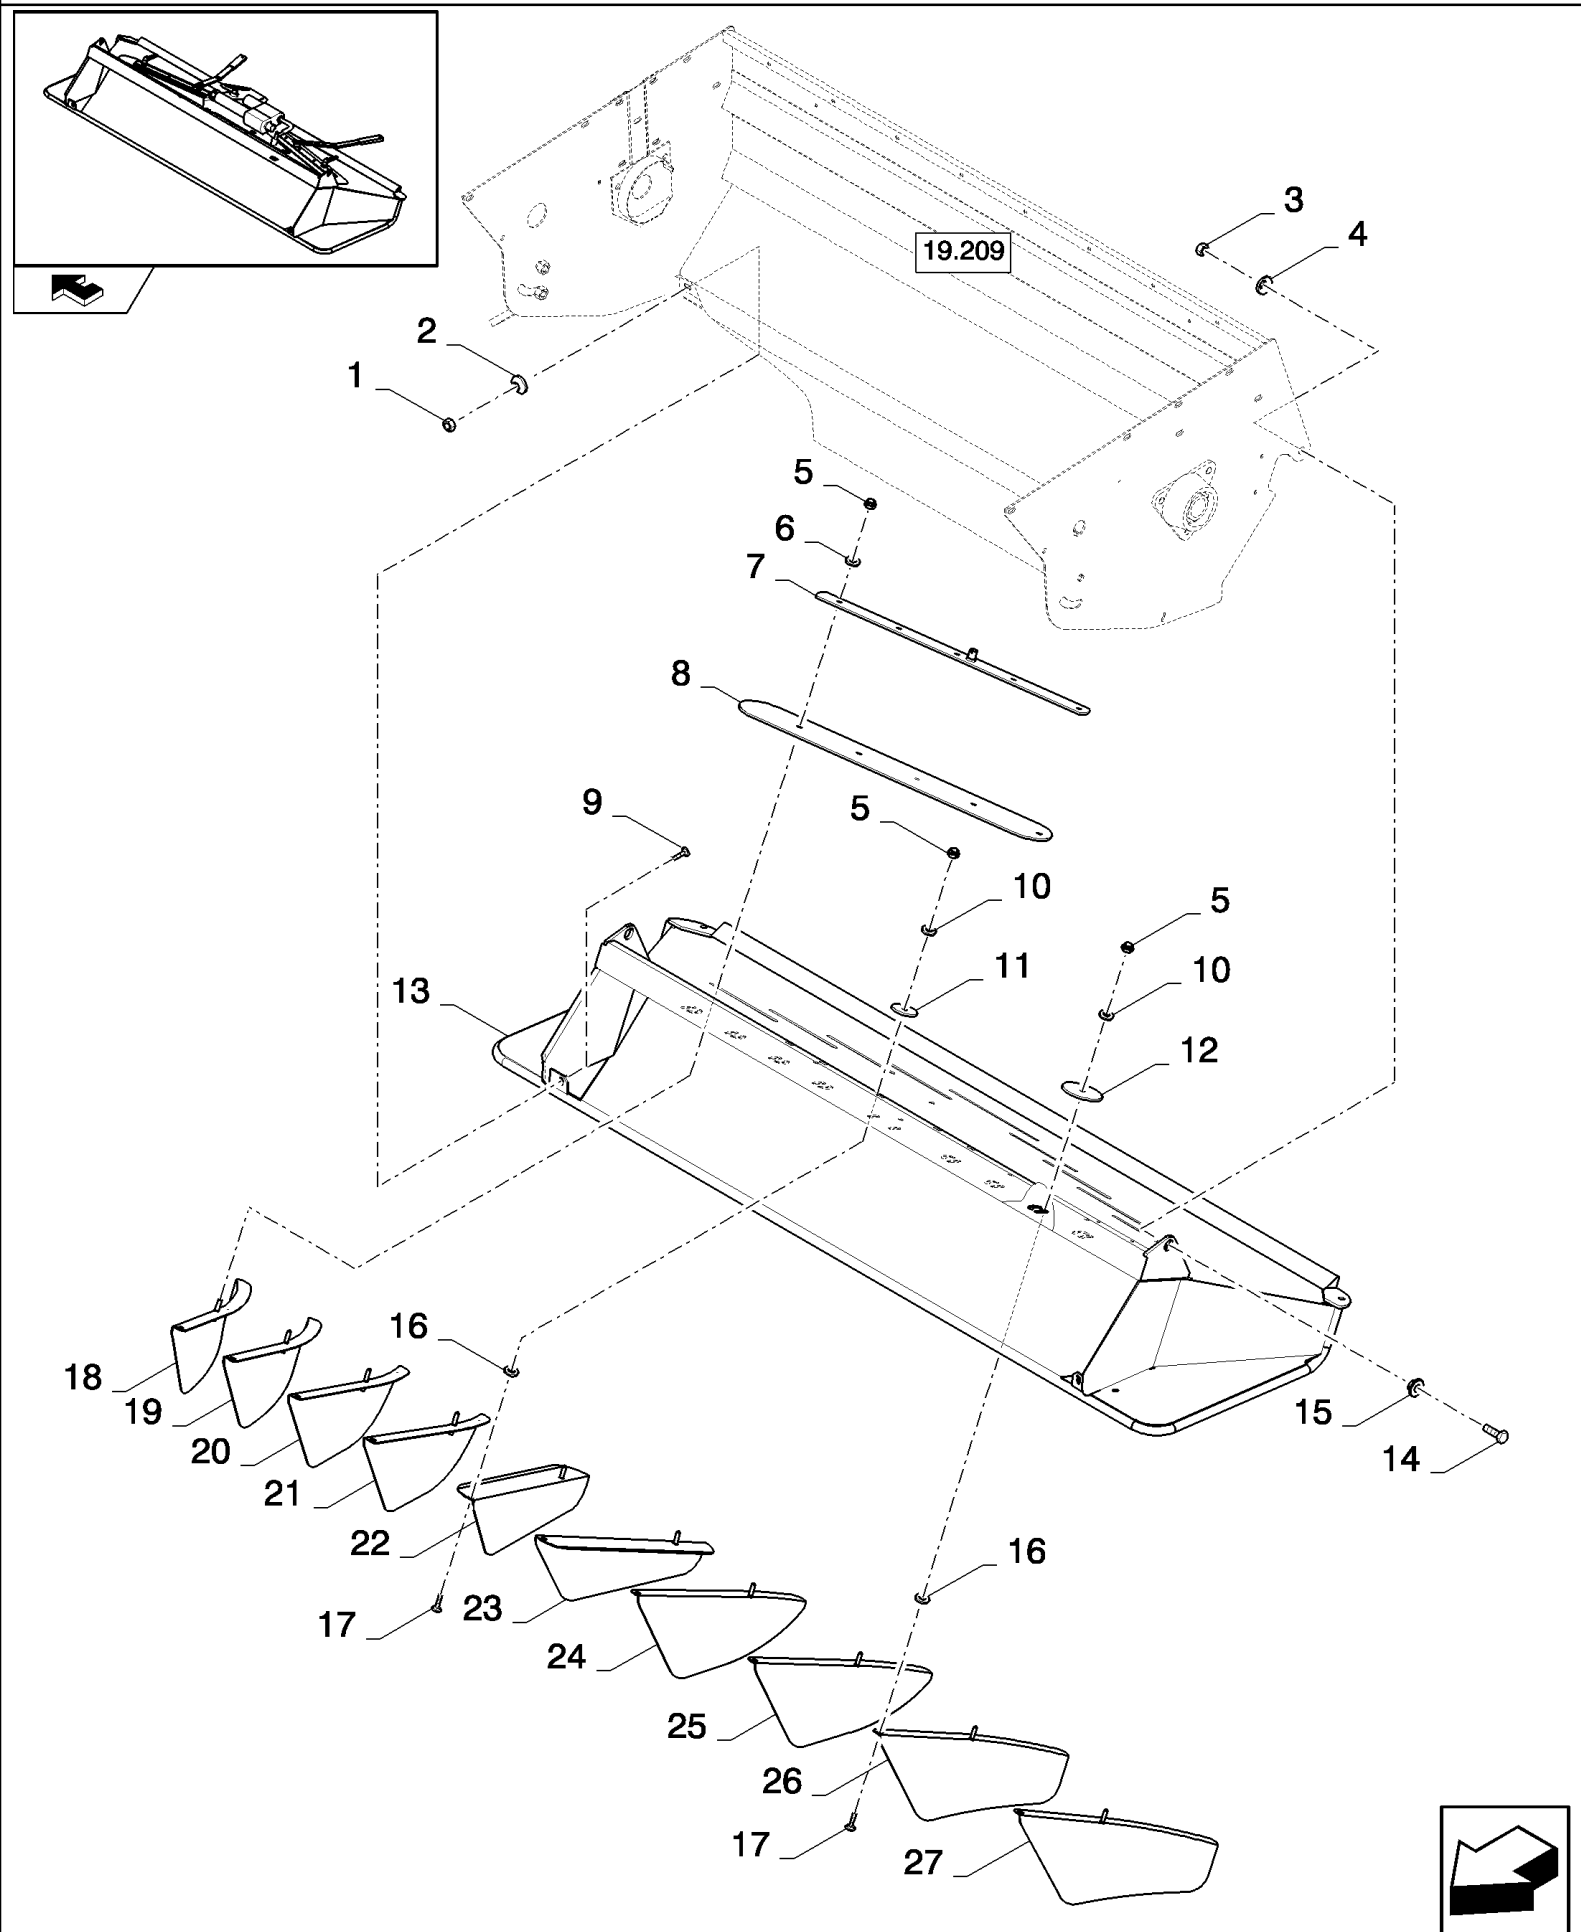

19.207(01) SPREADER HOOD

19.207(01) SPREADER HOOD

сылка	Номер детали	Кол-во	Описание
1	9706690	2	NUT, M8, CI 8,
2	412650	2	WASHER, SPRING, Belleville, M8,
3	100020	2	NUT, M16, CI 8,
4	140048	2	WASHER, SPRING, Belleville, M16,
5	86629542	20	NUT, LOCK, M8 x 1.25, CI 8,
6	140016	10	WASHER, M8 x 16 x 1.6,
7	84435482	2	PAD, SLIDING,
8	84065131	2	PAD, SLIDING,
9	86507486	2	BOLT, CARRIAGE, Short NK, M8 x 20, CI8.8, Full Thd,
10	140041	10	WASHER, M8 x 28 x 3,
11	84435270	2	WASHER,
12	84435269	8	WASHER,
13	84434285	1	FRAME,
14	120090	2	BOLT, Hex, M16 x 50, 8.8,
15	84435443	2	BUSHING,
16	747812	10	WASHER, 15MM
17	308761	10	BOLT, CARRIAGE, Short NK, M8 x 25, CI8.8, Full Thd,
18	84454358	1	DEFLECTOR,
19	84454361	1	DEFLECTOR,
20	84454363	1	DEFLECTOR,
21	84454365	1	DEFLECTOR,
22	84435316	1	DEFLECTOR,
23	84435322	1	DEFLECTOR,
24	84454366	1	DEFLECTOR,
25	84454367	1	DEFLECTOR,
26	84454369	1	DEFLECTOR,
27	84454370	1	DEFLECTOR,