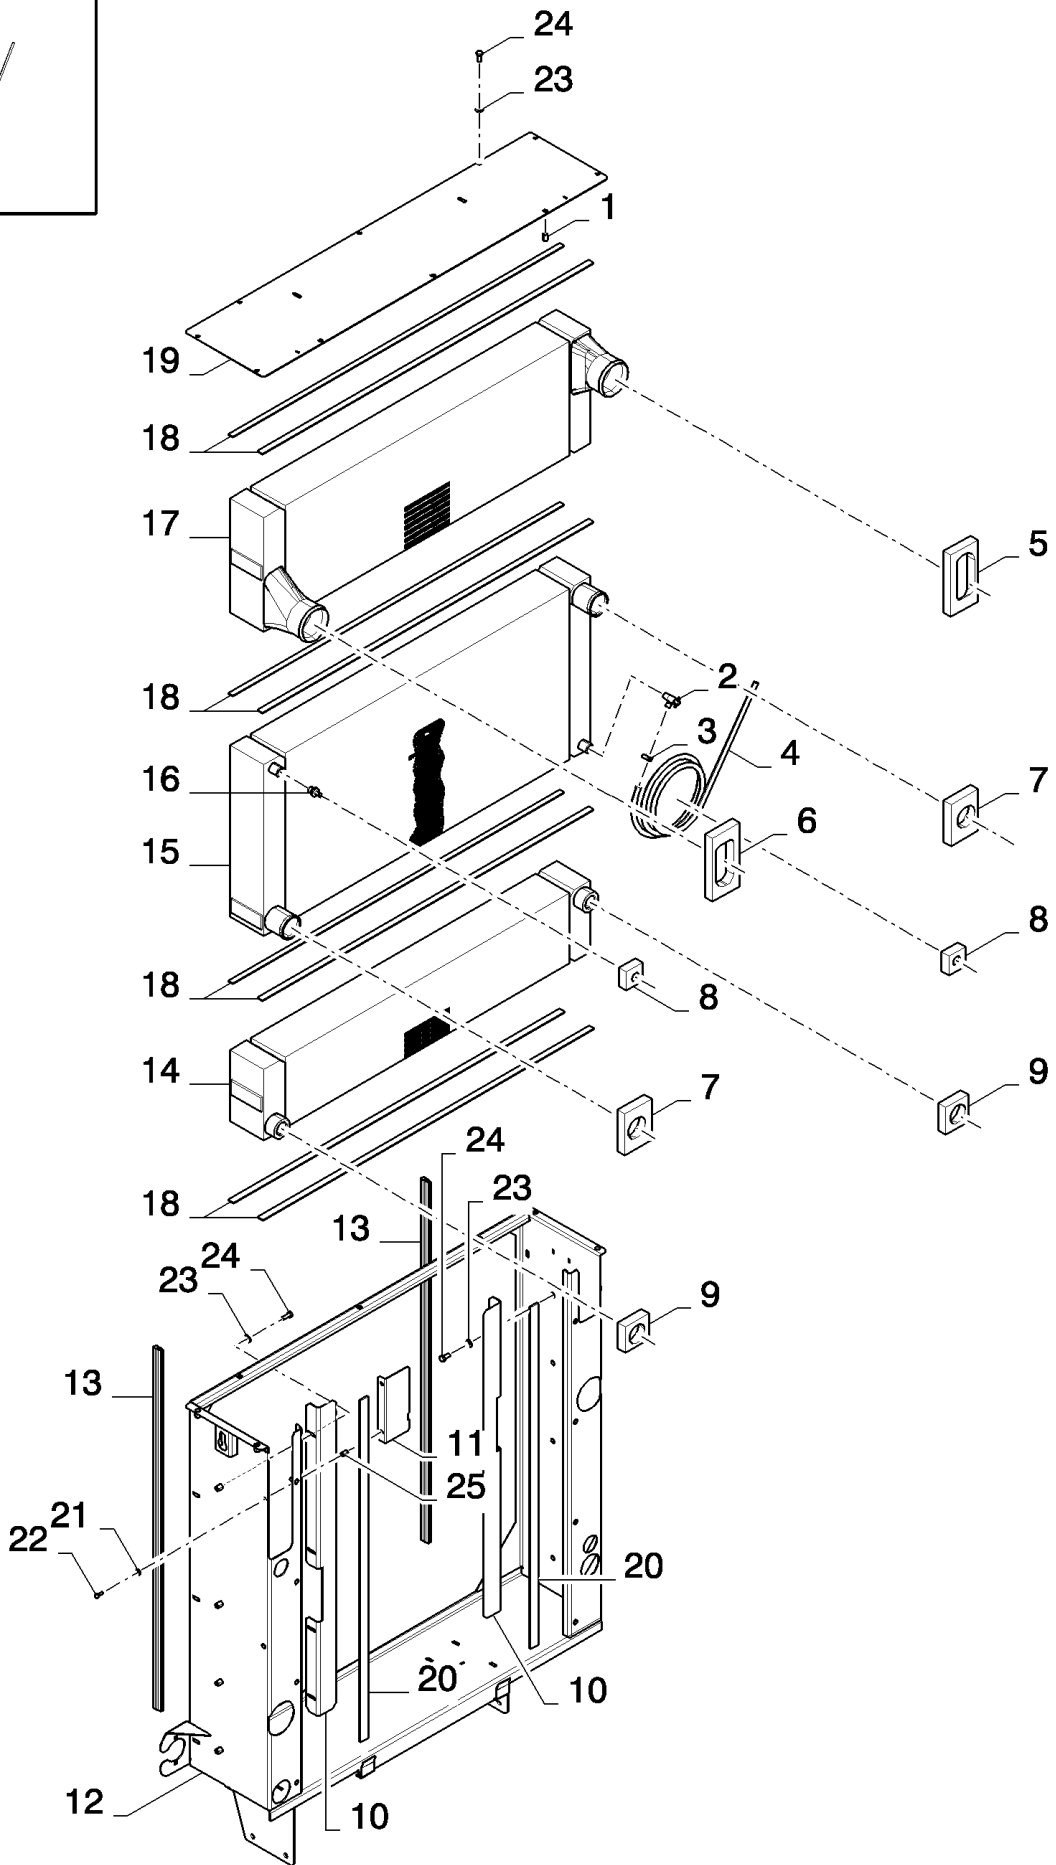

02.213(01) COOLERS

02.213(01) COOLERS

сылка	Номер детали	Кол-во	Описание
1	84983188	27	RIVET,
2	441031	1	DRAINCOCK/TAP, SUPPLY,
3	913888	1	CLAMP, HOSE,
4	400813	AR	HOSE, FLEXIBLE, L=3.5M
5	87318588	1	RUBBER,
6	87318589	1	RUBBER,
7	87318587	2	RUBBER,
8	87318590	2	RUBBER,
9	87318582	2	RUBBER,
10	87324165	2	PLATE,
11	87328773	1	PLATE,
12	87328450	1	FRAME,
13	87324720	AR	SEAL PROTECTION, L=2.08M
14	87331155	1	COOLER, OIL,
15	87328458	1	RADIATOR,
16	395779	1	CONNECTOR, HYD.,
17	87328459	1	INTERCOOLER,
18	400987	AR	SEAL, L=8.8M
19	87328461	1	PLATE,
20	401278	AR	SEAL, L=1.975M
21	322357	2	WASHER, SPRING, Belleville, M6,
22	86508568	2	SCREW, Hex, M6 x 16, 8.8,
23	322358	15	WASHER, SPRING, Belleville, M8,
24	120104	15	BOLT, Hex, M8 x 20, 8.8,
25	84983191	5	RIVET,