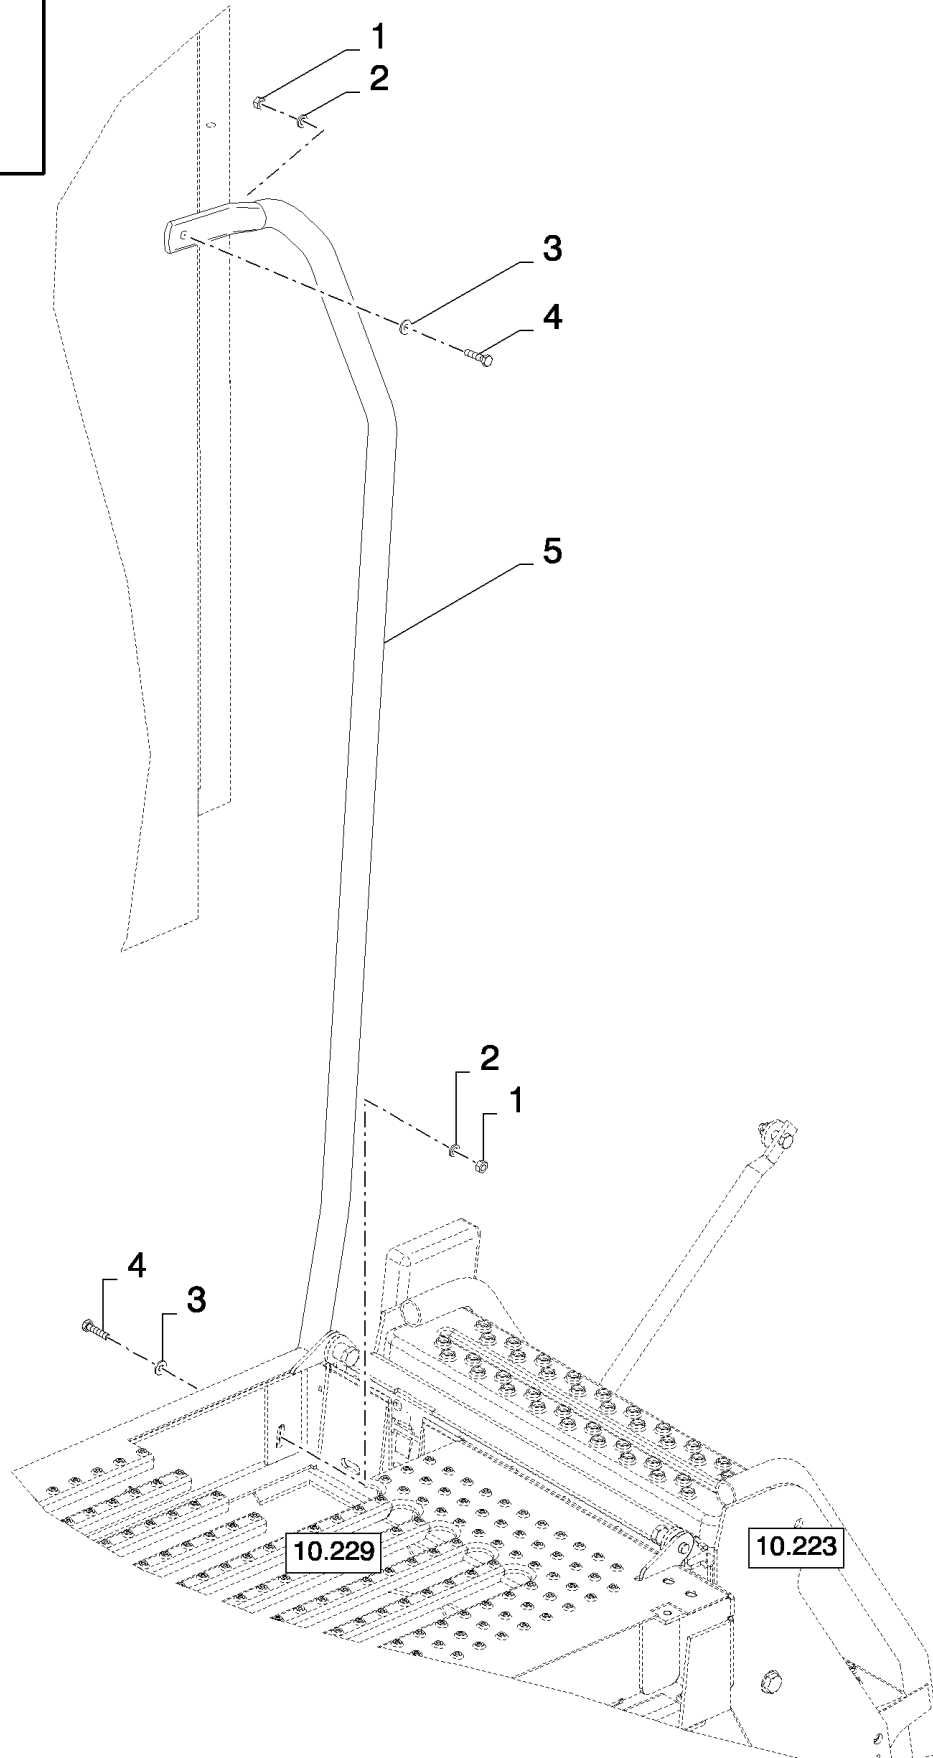

10.232(01) RAIL WITHOUT EXTENSION

CSX7080 D660 - COMBINE (9/08-)

10.232(01) RAIL WITHOUT EXTENSION

сылка	Номер детали	Кол-во	Описание
1	9706755	2	NUT, M6, CI 8,
2	86588499	2	WASHER, M6 x 12 x 1.6, 6MM
3	322357	2	WASHER, SPRING, Belleville, M6,
4	86977786	2	BOLT, Hex, M6 x 25, 8.8,
5	84444204	1	TUBE, , FOR LADDER WITHOUT EXTENSIONS
5	87486873	1	RAIL, SIDE, , FOR NARROW PIVOT LADDER ONLY