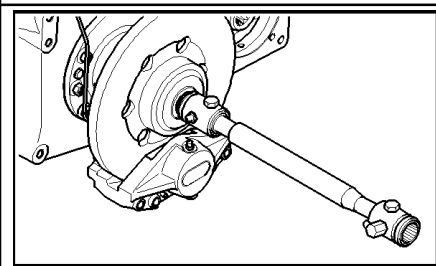

04.202(01) EXTENSIONS

04.202(01) EXTENSIONS

сылка	Номер детали	Кол-во	Описание
1	84449075	1	SHAFT, CONTROL,
2	84449072	1	SHAFT, CONTROL,
3	84448850	16	STUD,
4	84448890	2	EXTENSION,
5	84448920	4	PIN,
6	394632	16	WASHER, M20 x 40 x 4, HT,
7	9847024	16	NUT, M20, CI 10,