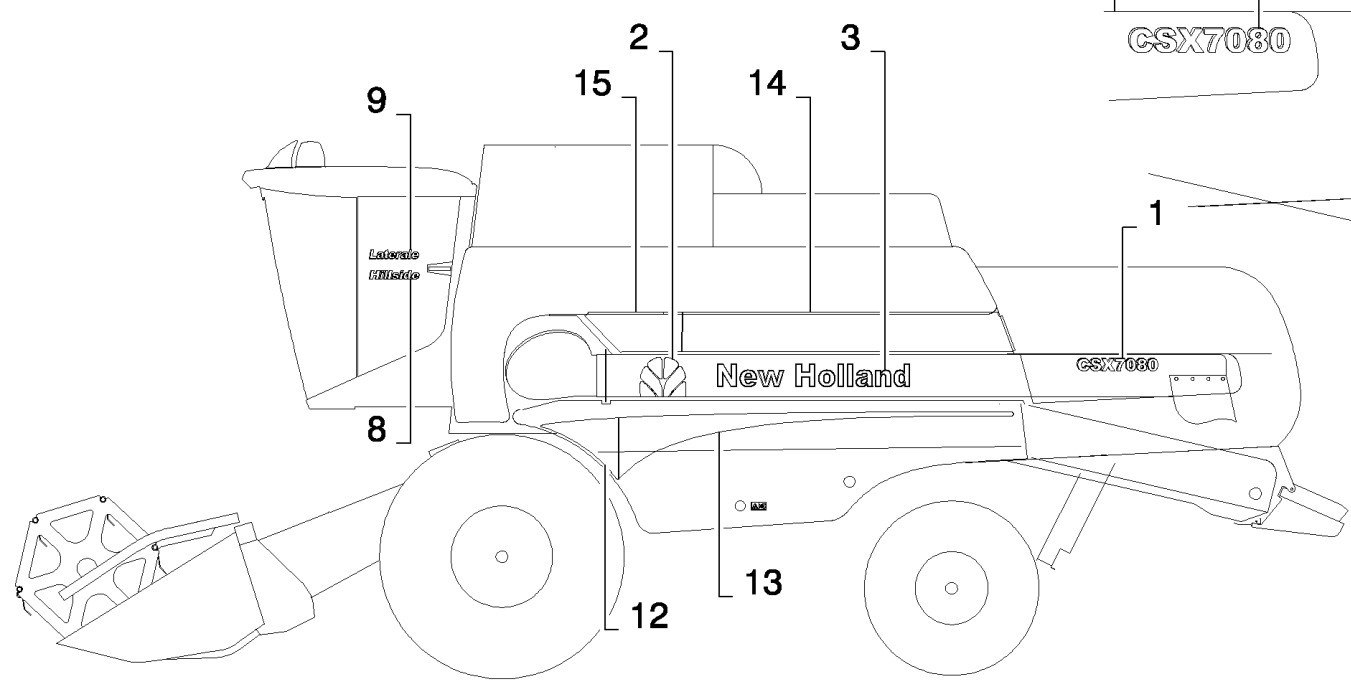

08.501(01) SAFETY AND INSTRUCTION DECALS

	460/70R24	L= 419
	540/65R24	L= 489
	16.5/85x28	L= 483

	0-10%	
	10-15%	
	+15%	

08.501(01) SAFETY AND INSTRUCTION DECALS

сылка	Номер детали	Кол-во	Описание
1	84433266	1	DECAL,
2	84433274	1	DECAL,
3	84433276	1	DECAL,
4	84441614	1	DECAL,
5	84807993	1	DECAL,
6	84434593	1	DECAL,
7	84441879	1	DECAL,
8	84453565	1	DECAL,
9	87319717	2	DECAL,