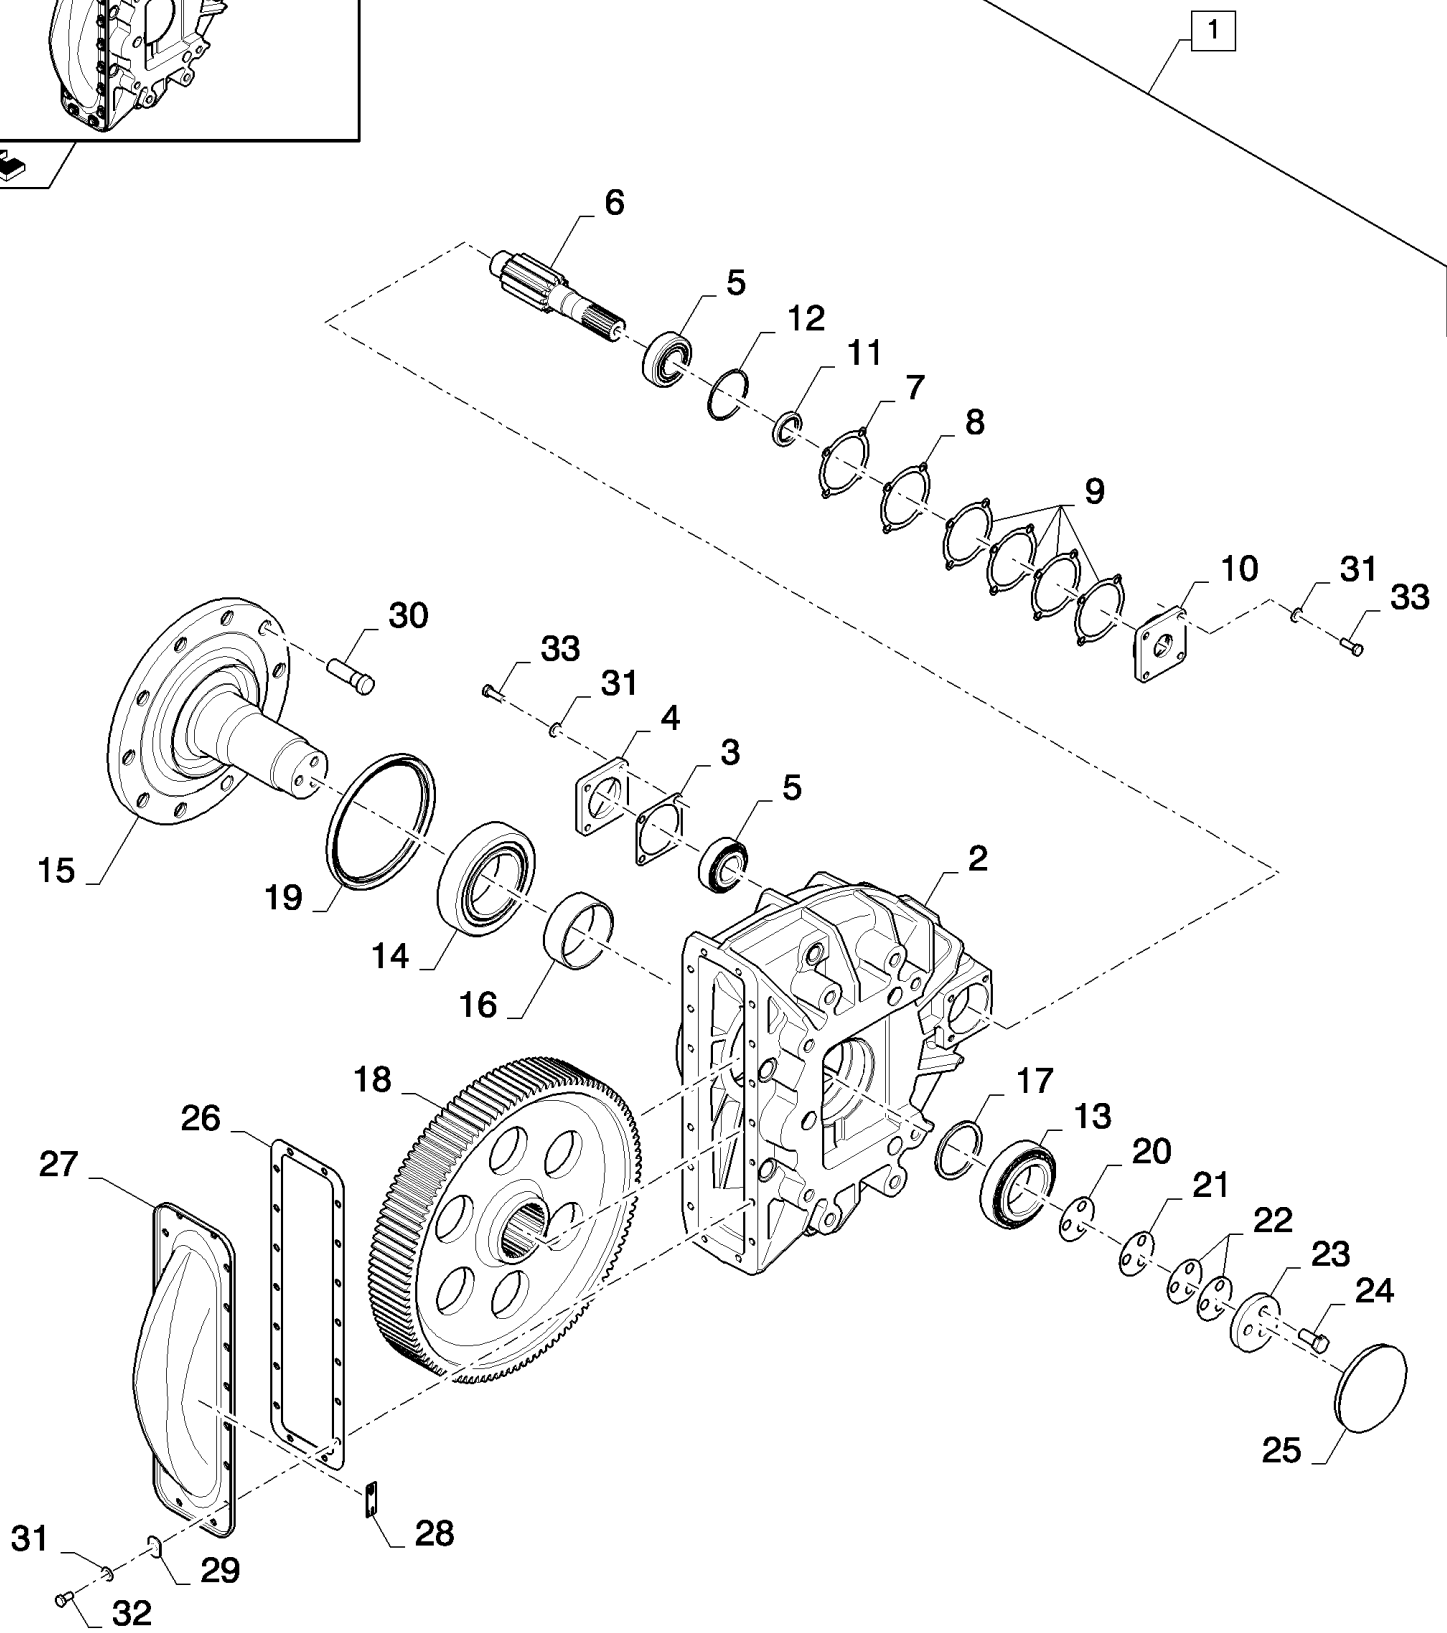

сылка	Номер детали	Кол-во	Описание
1	87558440	1	HOUSING, FINAL DRIVE, (2 to 33)
2	87539683	1	HOUSING, FINAL DRIVE,
3	410920	1	SEAL,
4	613212	1	FLANGE,
5	754567	1	BEARING, ROLLER, TAPERED,
6	84458011	1	GEAR, DRIVING,
7	382950	1	SHIM, 0.5mm Thk,
8	382949	1	SHIM, 0.2mm Thk,
9	382948	4	SHIM, 0.05mm Thk,
10	754516	1	FLANGE,
11	66807	1	SEAL,
12	913107	1	O-RING, -235, 70 Duro, 3.109" ID x .139" Thk,
13	754565	1	BEARING, ROLLER, TAPERED,
14	86975648	1	BEARING, ROLLER, TAPERED,
15	87393056	1	FLANGE,
16	84814999	1	SPACER,
17	613200	1	SPACER,
18	751029	1	GEAR,
19	9832264	1	SEAL,
20	395393	1	SHIM, 0.5mm Thk,
21	395392	1	SHIM, 0.2mm Thk,
22	395391	2	SHIM, 0.05mm Thk,
23	382503	1	FLANGE,
24	84443546	3	SCREW,
25	613201	1	COVER,
26	913369	1	GASKET,
27	84074608	1	COVER,
28	87336072	1	PLATE, IDENTITY,
29	743794	18	WASHER,
30	330291	10	BOLT,
31	140045	26	WASHER, SPRING, Belleville, M10,
32	43138	18	BOLT, Hex, M10 x 20, 8.8, Full Thd,
33	43140	8	BOLT, Hex, M10 x 30, 8.8, Full Thd,