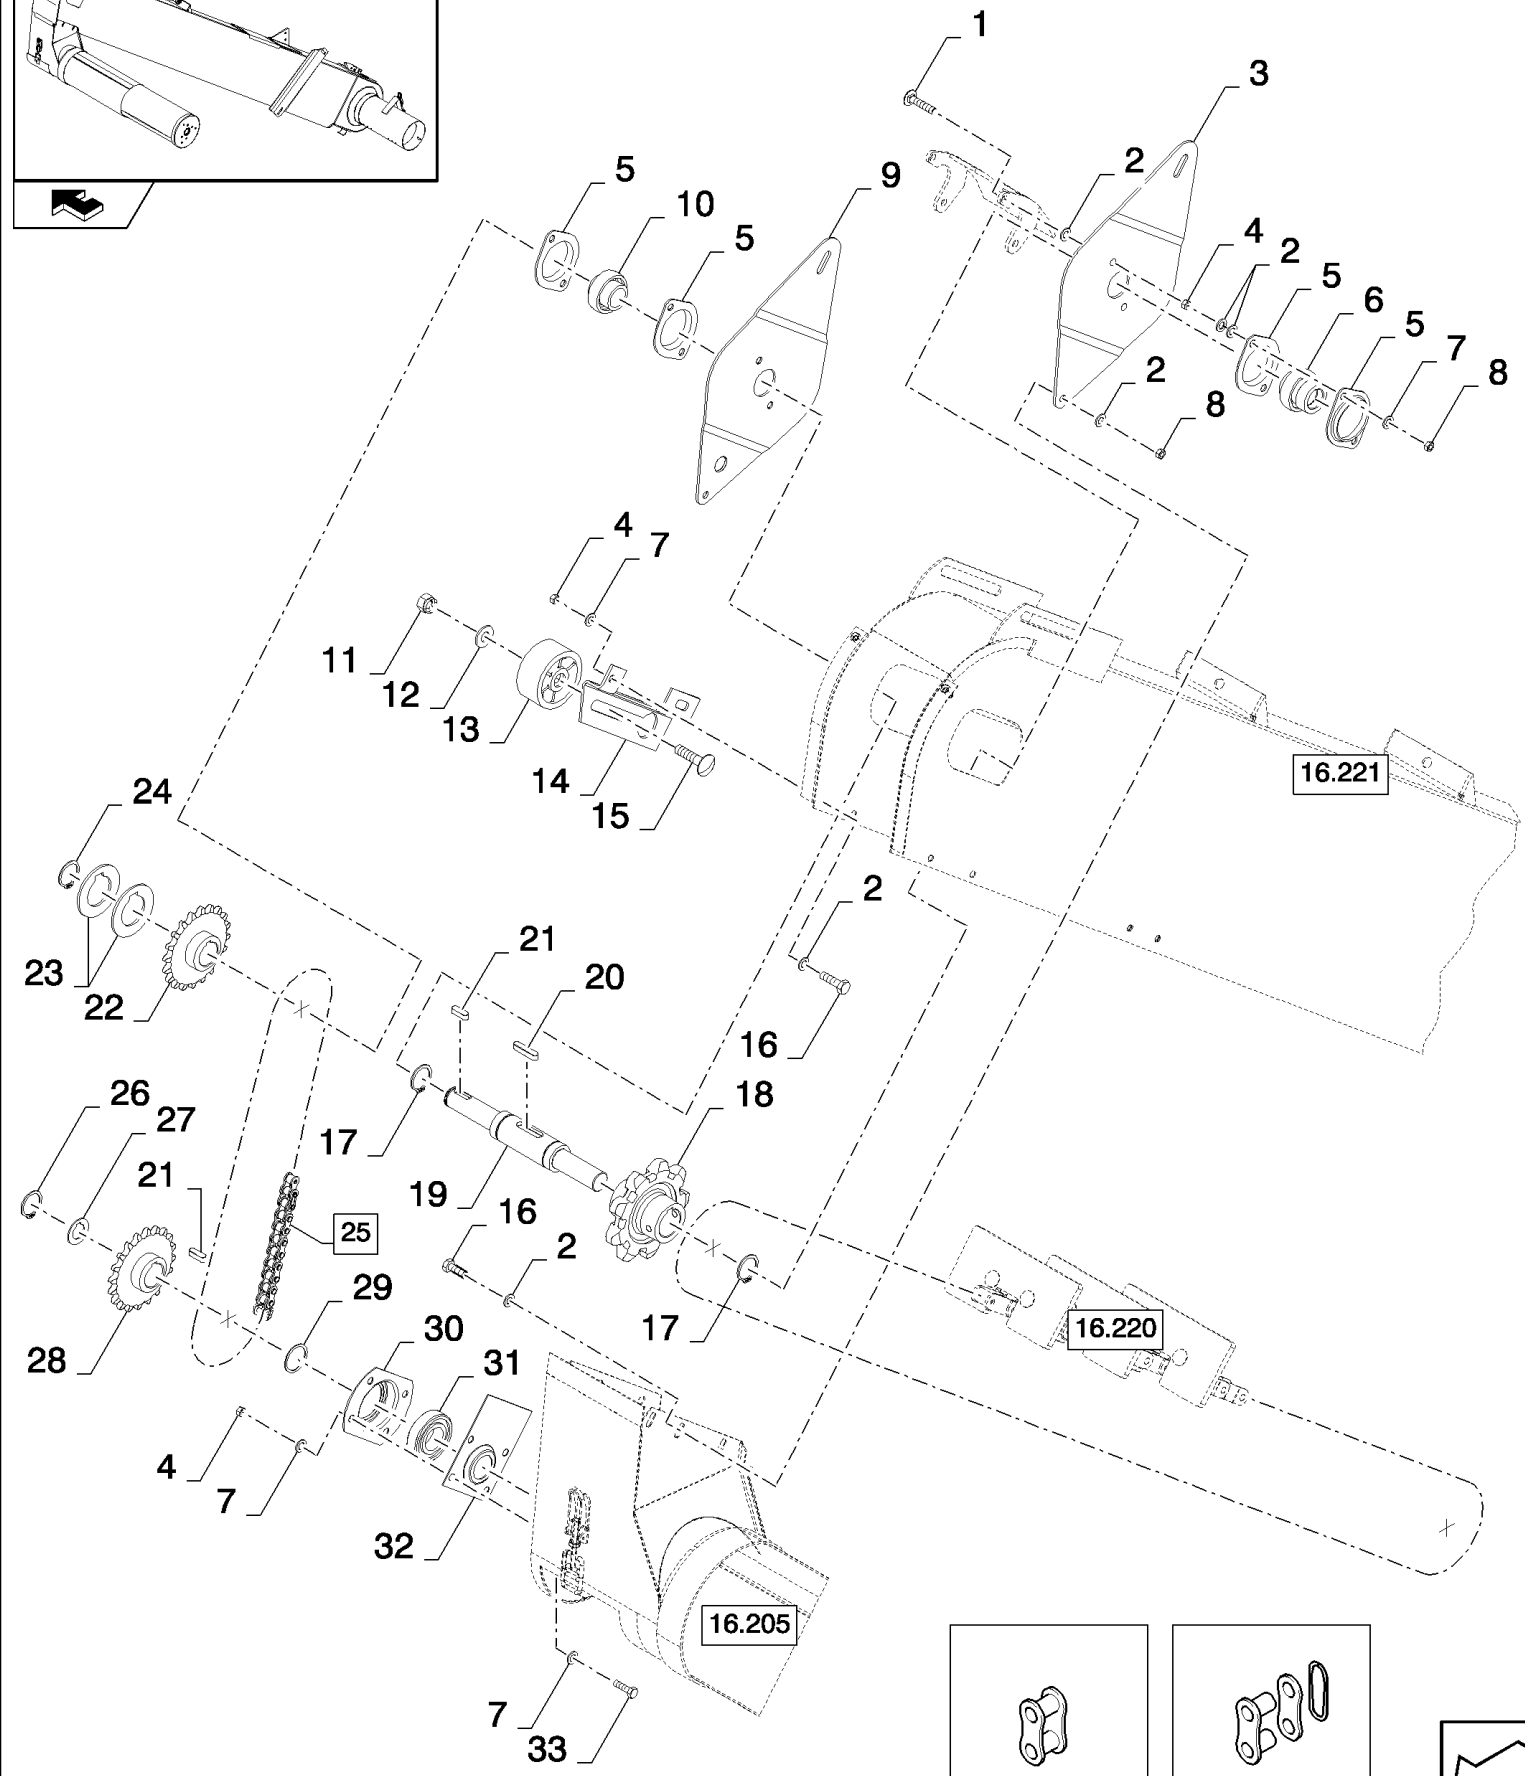

16.219(01) TAILINGS ELEVATORS

16.219(01) TAILINGS ELEVATORS

сылка	Номер детали	Кол-во	Описание
1	86512443	4	BOLT, CARRIAGE, Short NK, M8 x 35, CI8.8, Full Thd, M8x35
2	140016	20	WASHER, M8 x 16 x 1.6,
3	84981025	1	PLATE,
4	9706690	14	NUT, M8, CI 8,
5	86548974	4	FLANGE,
6	84992001	1	BEARING ASSY,
7	322358	16	WASHER, SPRING, Belleville, M8,
8	86629542	6	NUT, LOCK, M8 x 1.25, CI 8,
9	84981356	1	PLATE,
10	84992002	1	BEARING ASSY,
11	412126	1	NUT, LOCK, M12 x 1.75, CI 8,
12	378245	1	WASHER, M13 x 28 x 2 Thk,
13	334970	1	PINION, IDLER,
14	84981208	1	SUPPORT,
15	334682	1	BOLT, CARRIAGE, Short NK, M12 x 50, CI8.8, Full Thd,
16	120104	6	BOLT, Hex, M8 x 20, 8.8,
17	11068376	2	RING, SNAP, M35, Ext x 1.5 Thk,
18	87724884	1	SPROCKET,
19	84981295	1	SHAFT,
20	354775	1	KEY, M10 x 8 x 40, Par,
21	170030	2	KEY, M8 x 7 x 32, Par,
22	84981212	1	SPROCKET, DRIVEN,
23	444976	AR	WASHER, M26 x 45 x 2 Thk,
24	370002	1	RING, SNAP, M25, Ext,
25	216820	1	CHAIN, (34, 35)
26	370003	1	RING, SNAP, M30, Ext,
27	444974	2	WASHER,
28	84981030	1	SPROCKET, DRIVEN,
29	140108	1	WASHER,
30	9511041	1	FLANGE,
31	210043	1	BEARING, BALL,
32	80423768	1	PLATE,
33	120103	4	BOLT, Hex, M8 x 16, 8.8,
34	25805	63	LINK, CONNECTING,
35	25194	1	LINK, CONNECTING,