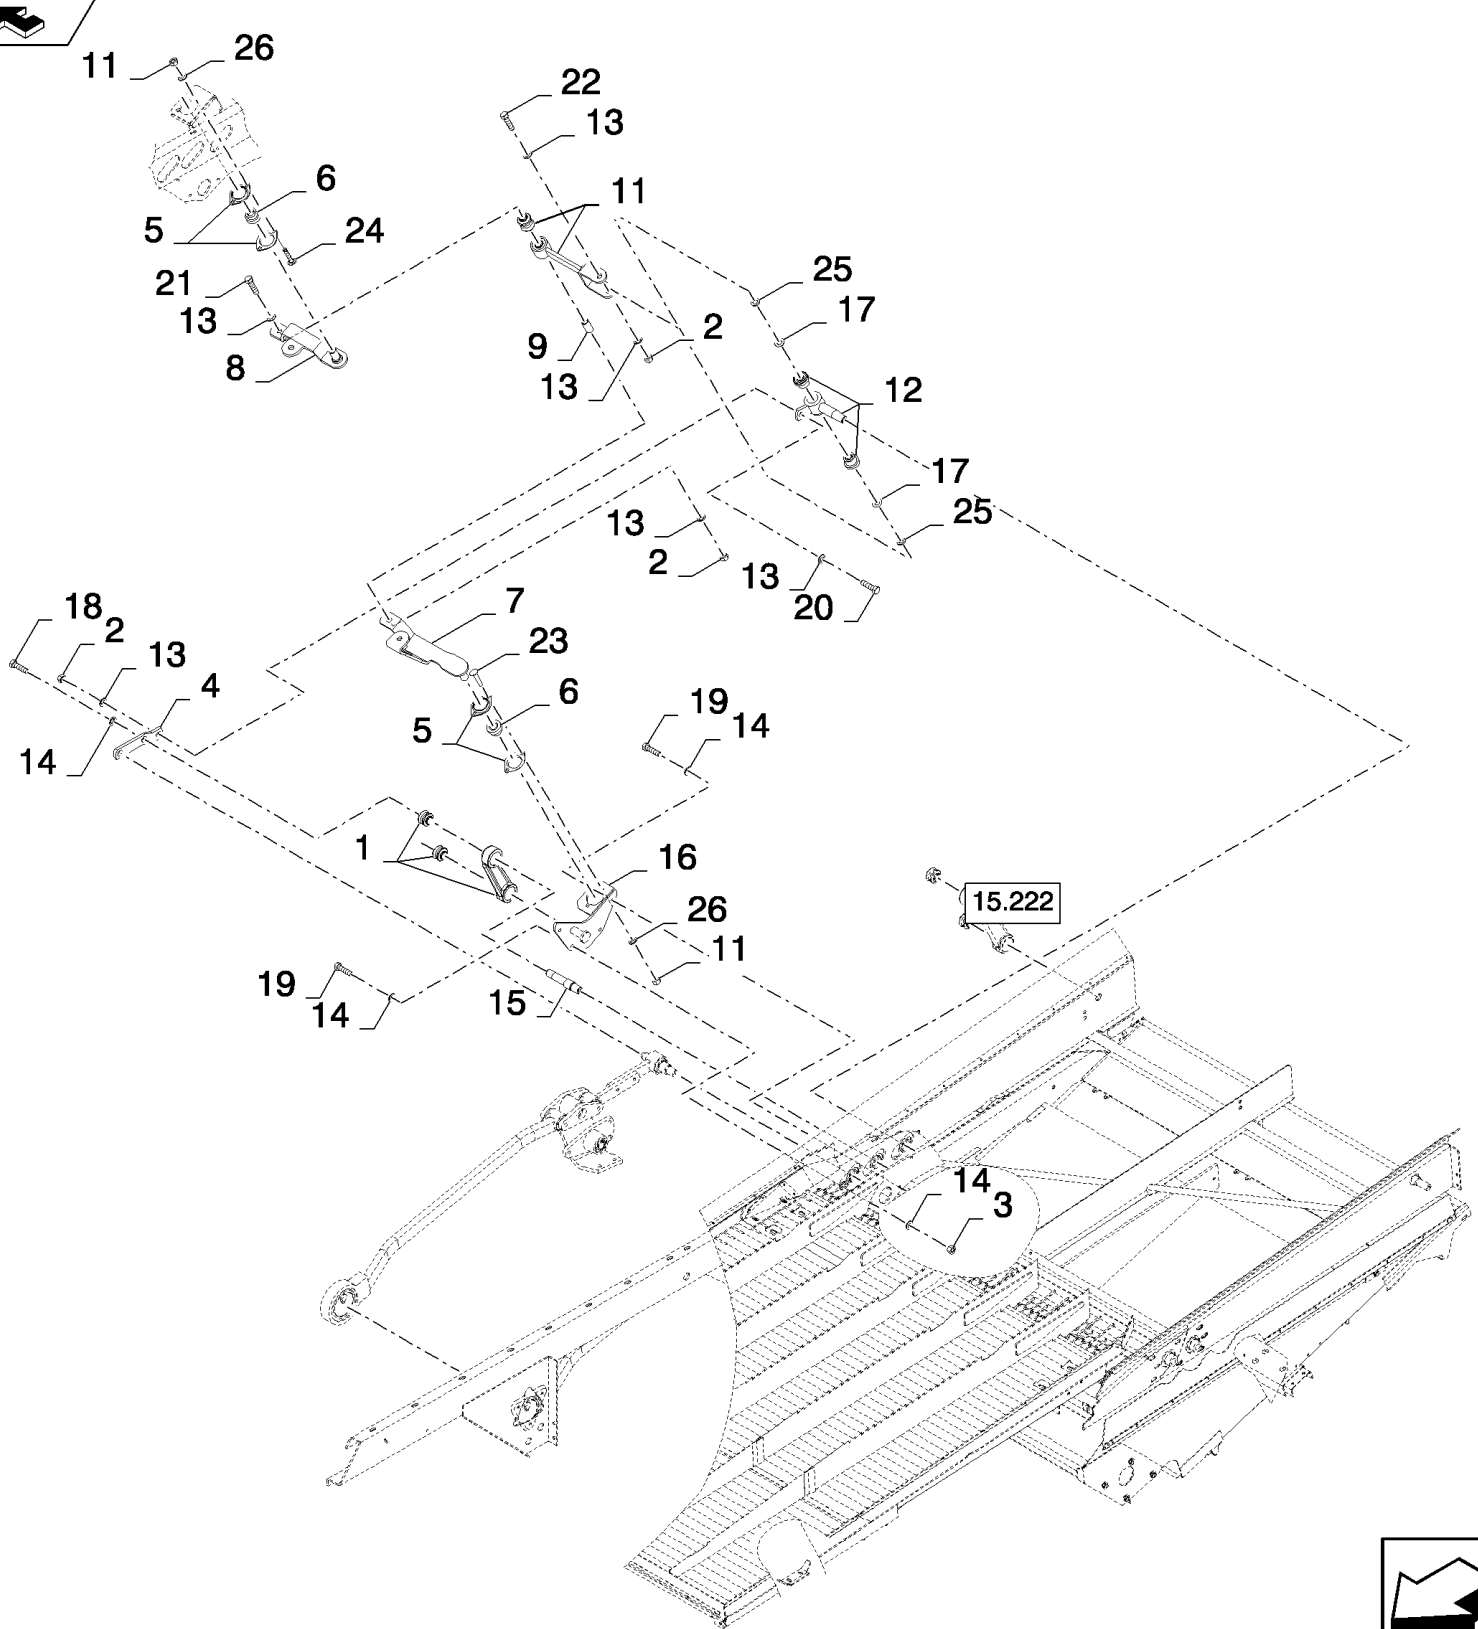

15.224(01) SMART SIEVE

15.224(01) SMART SIEVE

сылка	Номер детали	Кол-во	Описание
1	84459085	1	PIVOTING ARM,
2	100020	3	NUT, M16, CI 8,
3	100016	2	NUT, M10, CI 8,
4	84462974	1	PLATE,
5	86548974	4	FLANGE,
6	325103	2	BEARING, BALL,
7	84462586	1	BRACKET,
8	84462862	1	BRACKET,
9	87387367	1	BUSHING,
10	84459262	1	TIE-ROD,
11	9706690	4	NUT, M8, CI 8,
12	84462894	1	BUSHING, (13, 14)
13	140048	5	WASHER, SPRING, Belleville, M16,
14	140045	8	WASHER, SPRING, Belleville, M10,
15	84462973	1	SHAFT,
16	87399587	1	SUPPORT,
17	9513615	4	WASHER, M16 x 34 x 0.5,
18	43138	1	BOLT, Hex, M10 x 20, 8.8, Full Thd,
19	43140	5	BOLT, Hex, M10 x 30, 8.8, Full Thd,
20	43168	1	BOLT, Hex, M16 x 2 x 40, 8.8, Full Thd,
21	374889	1	BOLT, Hex, M16 x 100, 8.8,
22	321246	1	BOLT, Hex, M16 x 120, 8.8,
23	86507486	2	BOLT, CARRIAGE, Short NK, M8 x 20, CI8.8, Full Thd,
24	308761	2	BOLT, CARRIAGE, Short NK, M8 x 25, CI8.8, Full Thd,
25	140020	2	WASHER, M16 x 30 x 3,
26	322358	4	WASHER, SPRING, Belleville, M8,