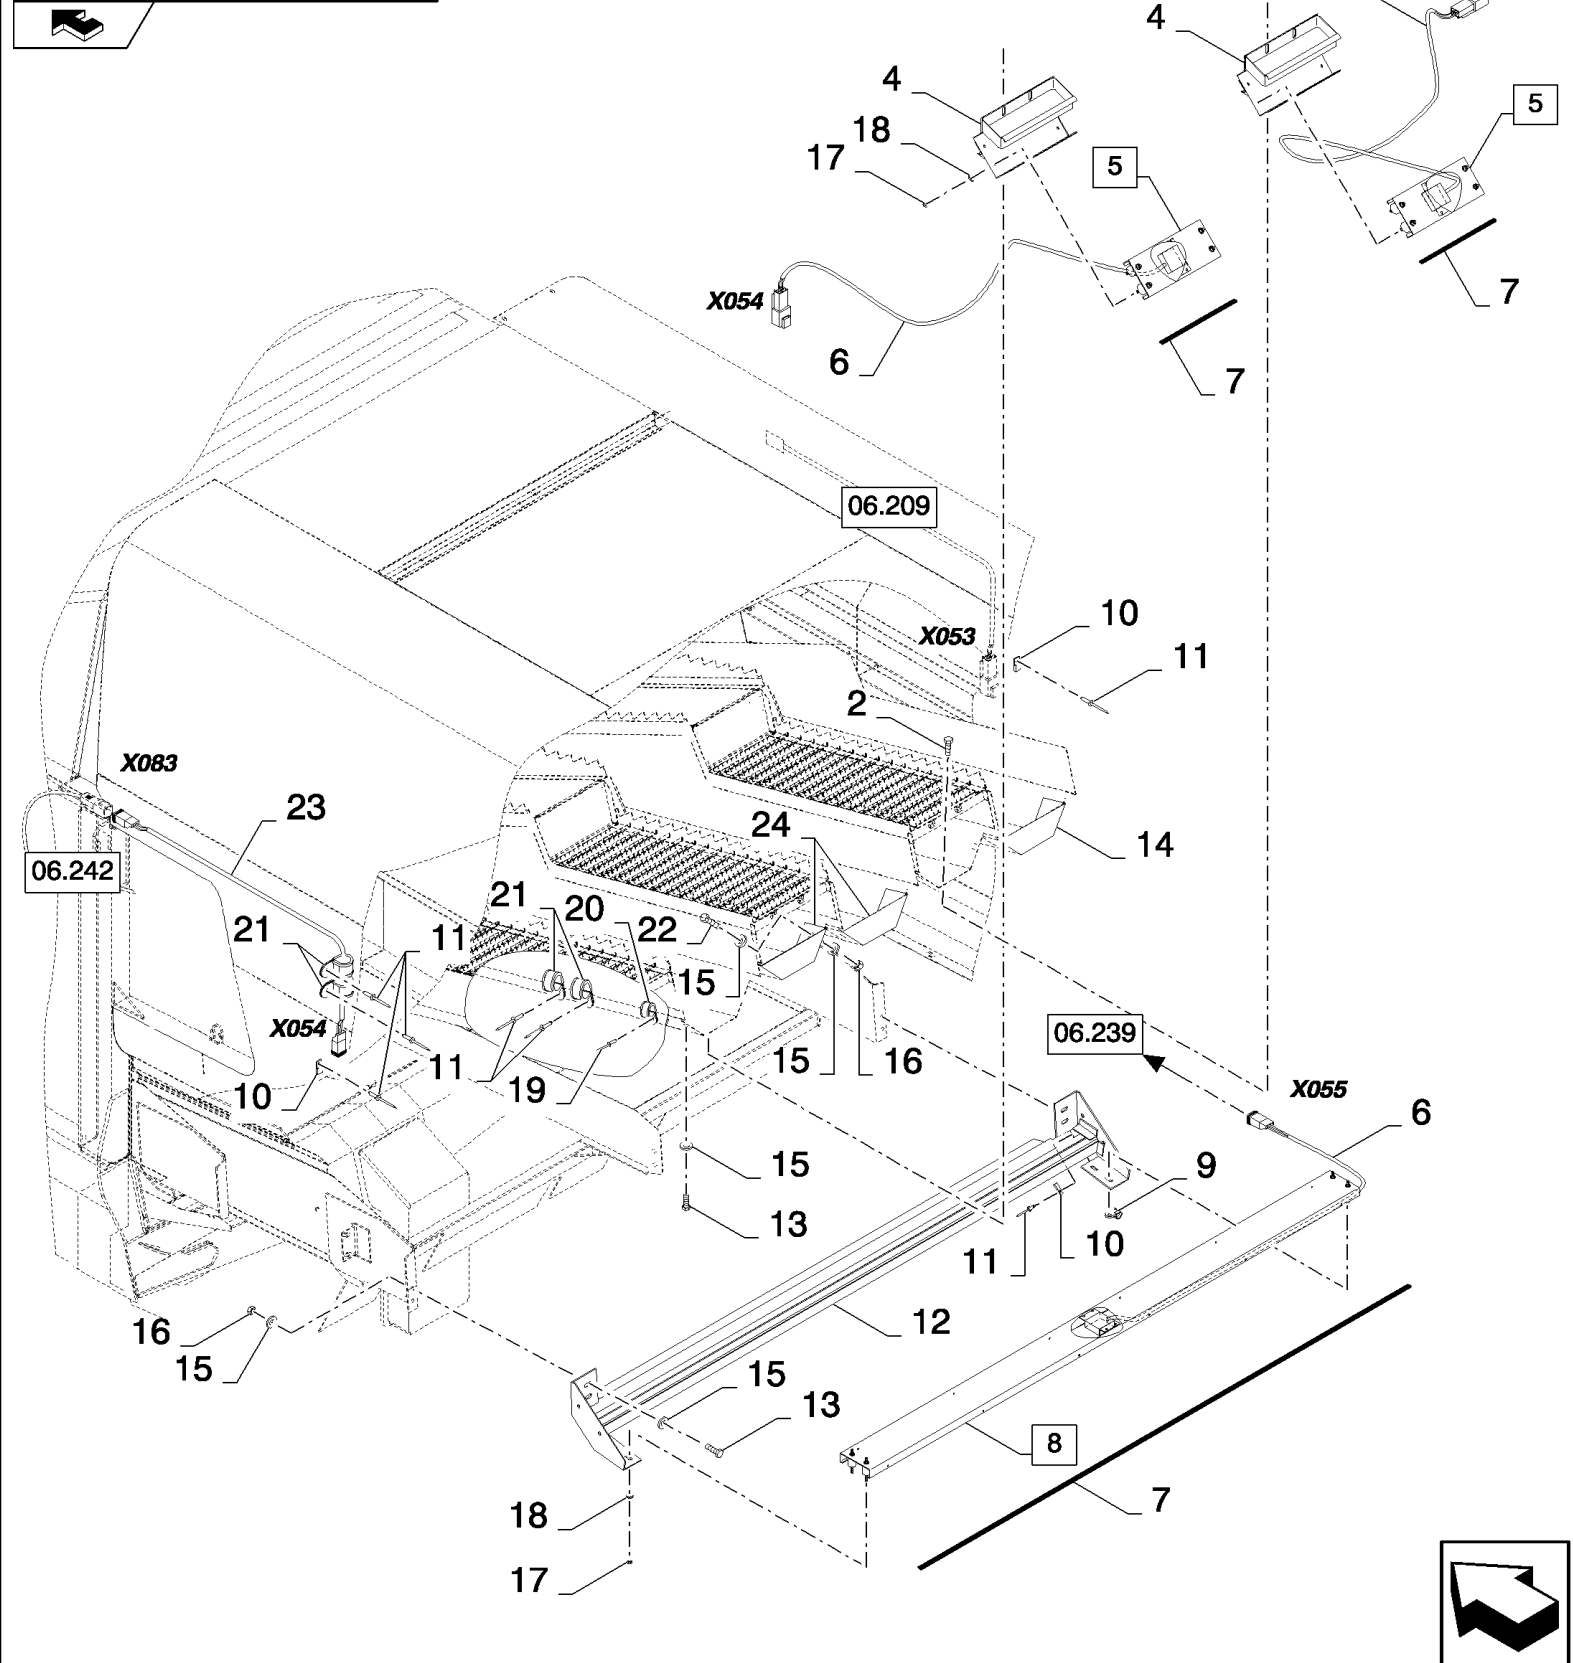

06.238(01) STRAW WALKER DETECTOR

06.238(01) STRAW WALKER DETECTOR

сылка	Номер детали	Кол-во	Описание
1	100012	6	NUT, M4, CI 8,
2	86511042	6	SCREW, Cross Pan Hd, M4 x 16,
3	322355	6	WASHER, Belleville, M4,
4	84017737	2	HOLDER,
5	86579531	1	DETECTOR, B19 - RH STRAW WALKER GRAIN LOSS SENSOR (6)
5	86579531	1	DETECTOR, B20 - LH STRAW WALKER GRAIN LOSS SENSOR (6)
6	84000257	3	SENSOR, , SEE FIGURE 06.701
7	80401278	1	SEAL, L=2.362M
8	86579535	1	DETECTOR, B21 - SIEVES GRAIN LOSS SENSOR (6), FOR CSX7040, CSX7050, CSX7050 HILLSIDE AND CSX7060 ONLY
8	86579534	1	DETECTOR, B21 - SIEVES GRAIN LOSS SENSOR (6), FOR CSX7070 AND CSX7080 ONLY
9	272535	1	CLAMP, 1/8", Insul, 1/4" Bolt,
10	84058832	3	CLIP,
11	445394	11	RIVET, Pop, M4.8 x 12.7, RIVET
12	87482010	1	SUPPORT, , FOR CSX7040, CSX7050, CSX7050 HILLSIDE AND CSX7060 ONLY
12	87479508	1	SUPPORT, , FOR CSX7070 AND CSX7080 ONLY
13	120104	8	BOLT, Hex, M8 x 20, 8.8,
14	84042926	3	PLATE, COVER,
15	322358	24	WASHER, SPRING, Belleville, M8,
16	9706690	10	NUT, M8, CI 8,
17	9706755	12	NUT, M6, CI 8,
18	322357	12	WASHER, SPRING, Belleville, M6,
19	9512290	2	RIVET, Pop, M4.8 x 18,
20	84818442	2	CLAMP,
21	9706748	8	CLAMP, 5/8", Insul, 5/16" Bolt,
22	120103	6	BOLT, Hex, M8 x 16, 8.8,
23	84437262	1	HARNESS, WIRE, , SEE FIGURE 06.522