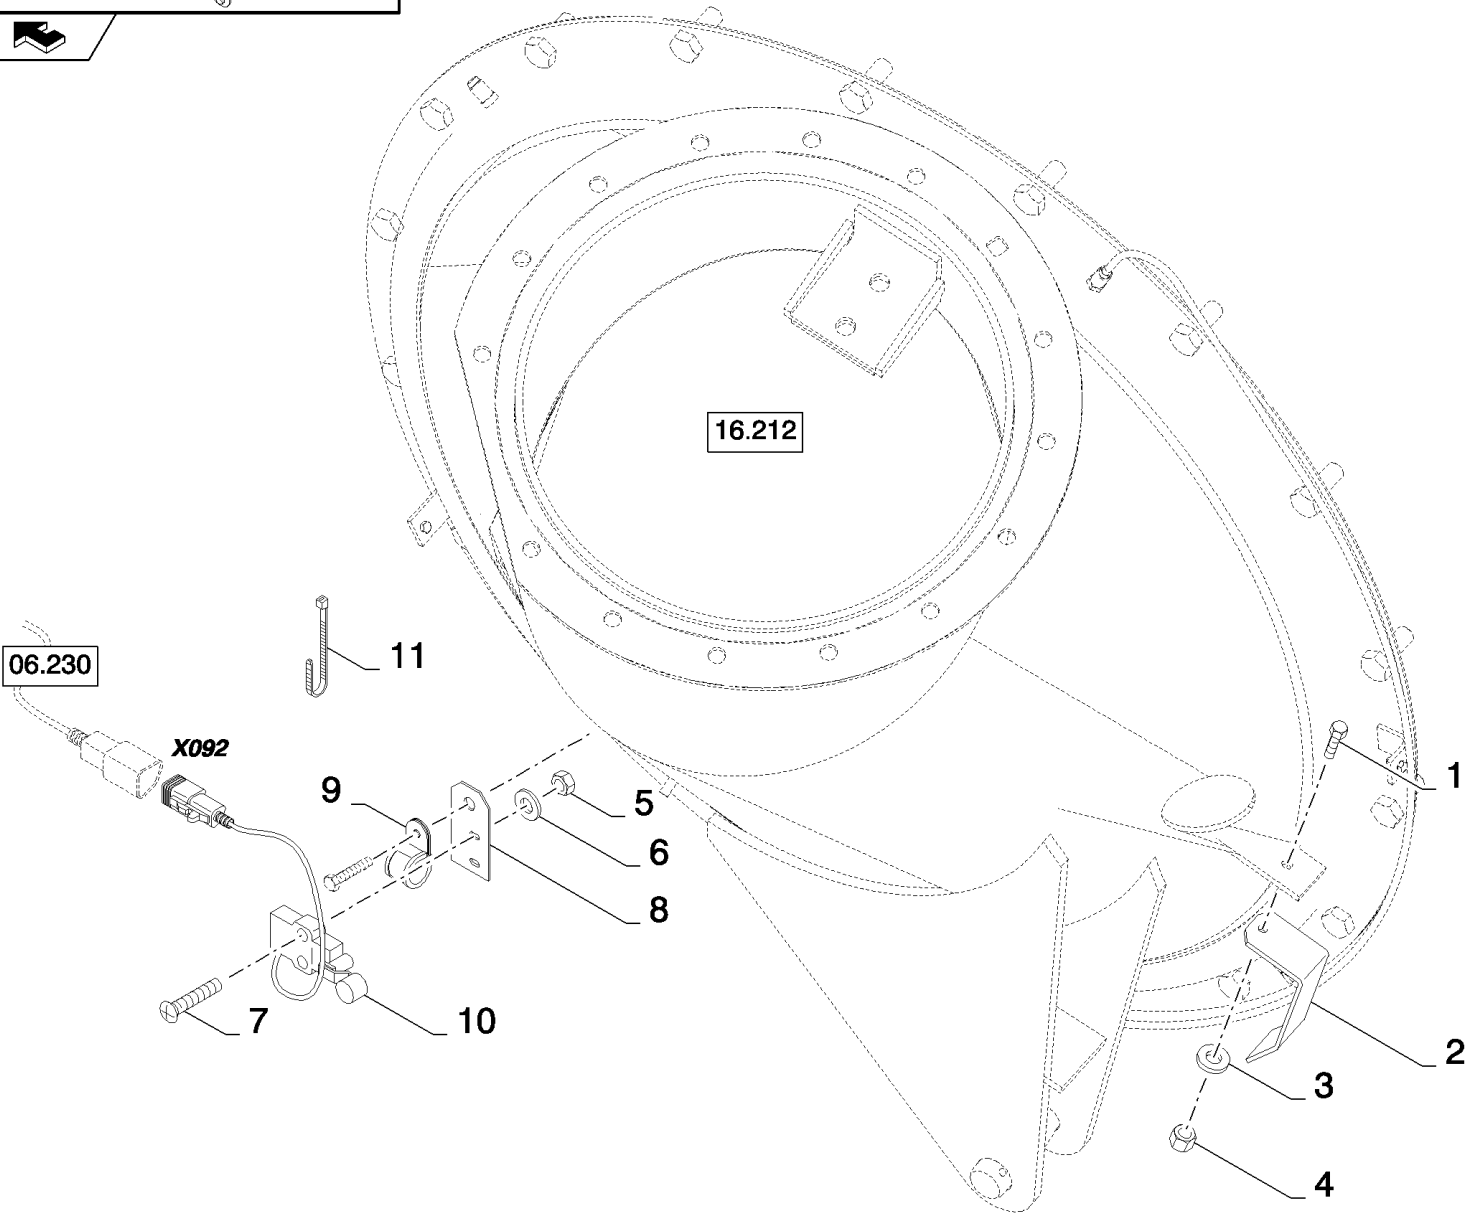

06.245(01) UNLOADING AUGER - SENSOR

CSX7080 D660 - COMBINE (9/08-)

06.245(01) UNLOADING AUGER - SENSOR

сылка	Номер детали	Кол-во	Описание
1	120100	1	BOLT, Hex, M6 x 20, 8.8,
2	84439459	1	BRACKET,
3	322357	1	WASHER, SPRING, Belleville, M6,
4	9706755	1	NUT, M6, CI 8,
5	100012	2	NUT, M4, CI 8,
6	322355	2	WASHER, Belleville, M4,
7	86511824	2	SCREW, Cross Pan Hd, M4 x 20,
8	84439463	1	BRACKET,
9	675162	1	CLAMP, WIRE, M6.3, Insul, 3/8" Bolt,
10	84807307	1	SWITCH, S32 - UNLOADING TUBE PROTECTION SWITCH
11	9993154	1	ELASTIC STRAP,