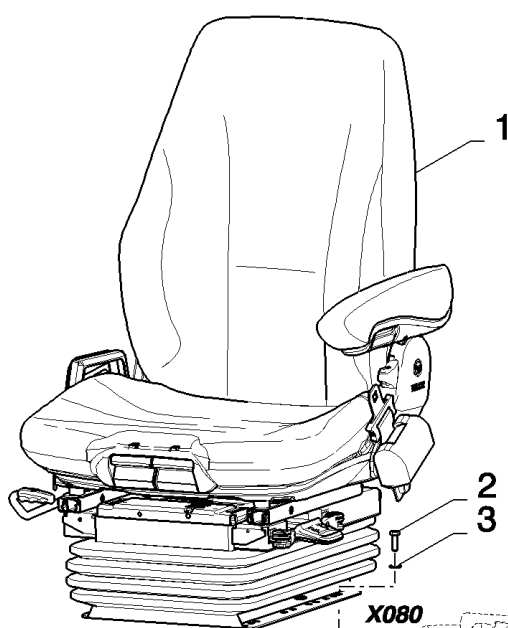

CSX7080 D660 - COMBINE (9/08-)

10.208(01) STANDARD SEAT

сылка	Номер детали	Кол-во	Описание
1	87660561	1	SEAT, DRIVER,
2	412108	4	SCREW, Hex, M8 x 70, 8.8, Full Thd, M8x70
3	322358	4	WASHER, SPRING, Belleville, M8,
4	9594528	1	SUPPORT,
5	84429853	1	SEAT BELT,

SAFETY BELT