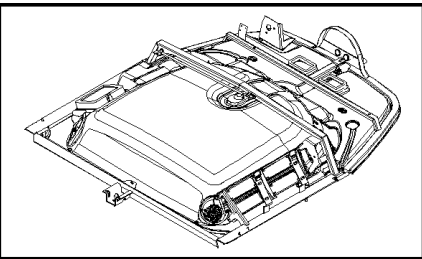

10.252(01) CAB ROOF, INNER

CSX7080 D660 - COMBINE (9/08-)

10.252(01) CAB ROOF, INNER

сылка	Номер детали	Кол-во	Описание
1	84005699	8	CLIP,
2	84100244	3	DUCT, AIR,
3	84400419	1	DUCT, AIR,
4	84320403	1	SUN VISOR,
5	86511042	4	SCREW, Cross Pan Hd, M4 x 16,
6	84607154	1	MESH,
7	84807656	8	CLIP,
8	9835804	16	SCREW,
9	84607018	2	HINGE,
10	84814236	1	SEAL,
11	84320408	1	COVER,
12	84607181	1	LOCK,
13	84400156	1	FASTENER,
14	84607214	1	FILTER, CAB,
15	84431119	1	GRILLE,
16	82014952	2	SPEAKER,
17	9514970	8	SCREW,
18	84073086	2	SCREW, LOCK, Cross, Rd Hd, M6 x 20,
19	86639315	2	WASHER,