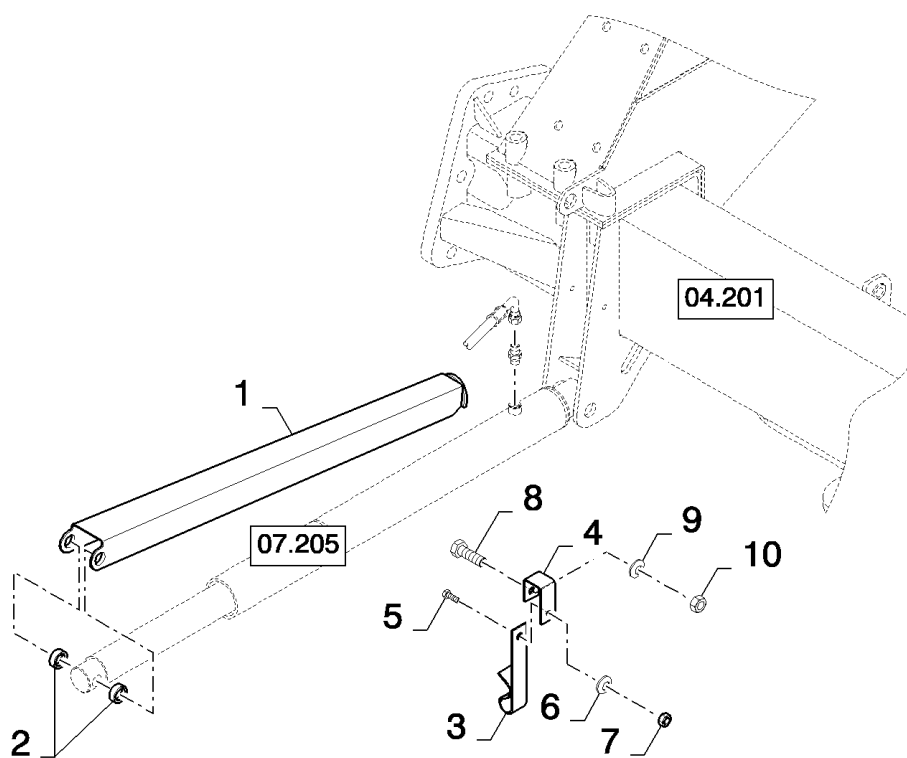

CSX7080 D660 - COMBINE (9/08-)

07.211(01) CYLINDERS, STRAW ELEVATOR - FOR GERMANY

сылка	Номер детали	Кол-во	Описание
1	84449058	1	SUPPORT,
1	84449367	1	SUPPORT, , FOR FLIP-UP CORNHEADER ONLY
2	84071307	2	BUSHING,
3	332672	1	HOOK,
4	84448266	1	SUPPORT,
5	86508568	1	SCREW, Hex, M6 x 16, 8.8,
6	322357	1	WASHER, SPRING, Belleville, M6,
7	9706755	1	NUT, M6, CI 8,
8	43139	1	BOLT, Hex, M10 x 25, 8.8, Full Thd,
9	140045	1	WASHER, SPRING, Belleville, M10,
10	100016	1	NUT, M10, CI 8,