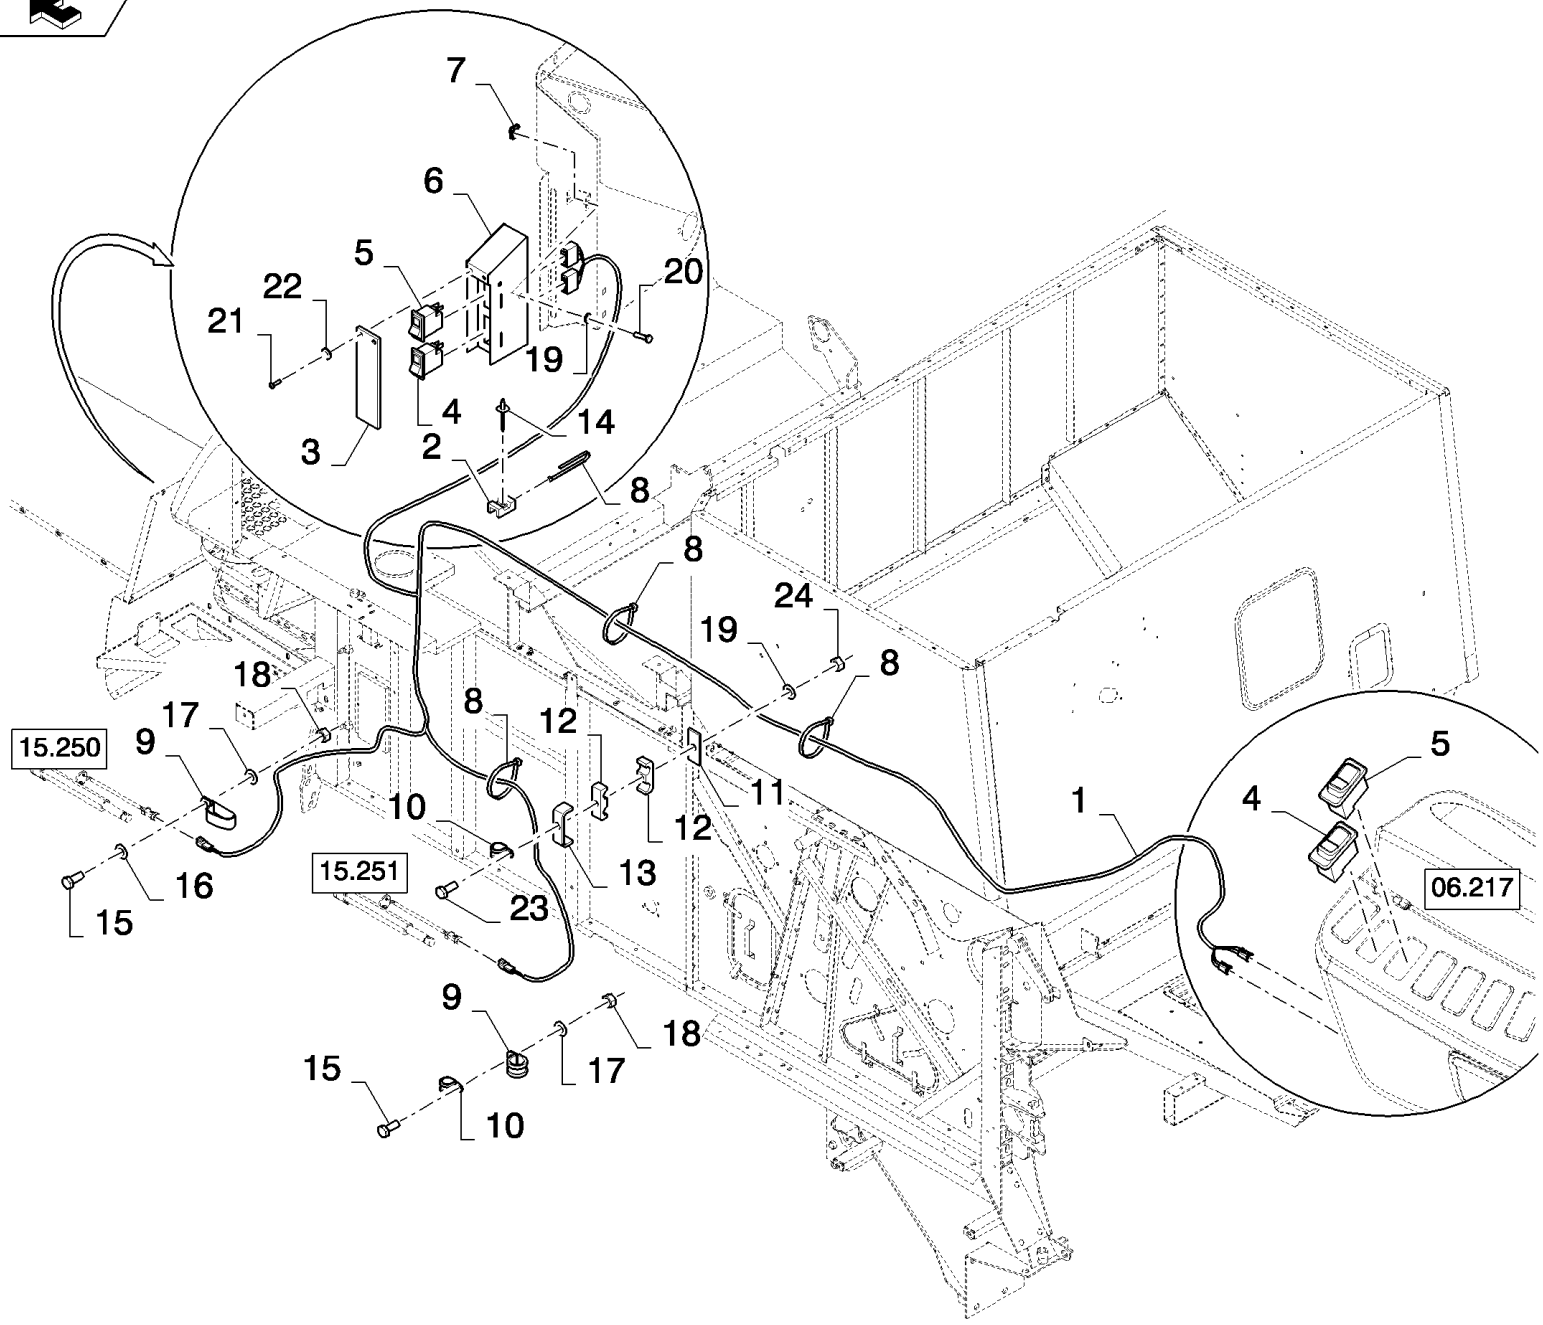

06.266(01) ELECTRIC REMOTE SIEVE ADJUSTMENT

15.250

15.251

06.217

06.266(01) ELECTRIC REMOTE SIEVE ADJUSTMENT

сылка	Номер детали	Кол-во	Описание
1	87472182	1	HARNESS, WIRE, , SEE FIGURE 06.572
2	86590413	2	CLAMP, Base, Wire Tie
3	87011942	1	COVER,
4	87747208	1	SWITCH, S45 - LOWER SIEVE SWITCH
4	87747208	1	SWITCH, S46 - LOWER SIEVE SWITCH
5	87747207	1	SWITCH, S43 - UPPER SIEVE SWITCH
5	87747207	1	SWITCH, S44 - UPPER SIEVE SWITCH
6	87493006	1	HOUSING,
7	86014250	2	NUT, U, M6 ,
8	86566990	44	STRAP, CABLE, M4.8 x 292 L,
9	9837692	5	CLAMP,
10	9839372	3	CLAMP,
11	434097	1	BRACKET,
12	430357	2	CLAMP,
13	431941	1	SUPPORT,
14	445394	2	RIVET, Pop, M4.8 x 12.7,
15	120103	3	BOLT, Hex, M8 x 16, 8.8,
16	86624184	2	WASHER, M8 x 16 x 1.6,
17	322358	3	WASHER, SPRING, Belleville, M8,
18	9706690	3	NUT, M8, CI 8,
19	322357	3	WASHER, SPRING, Belleville, M6,
20	86508568	2	SCREW, Hex, M6 x 16, 8.8,
21	445395	2	RIVET, Pop, M4.8 x 18.1,
22	140182	2	WASHER, M5 x 18 x 2,
23	412559	1	BOLT, Hex, M6 x 50, 8.8, Full Thd,
24	336266	1	NUT, M6, CI 8,