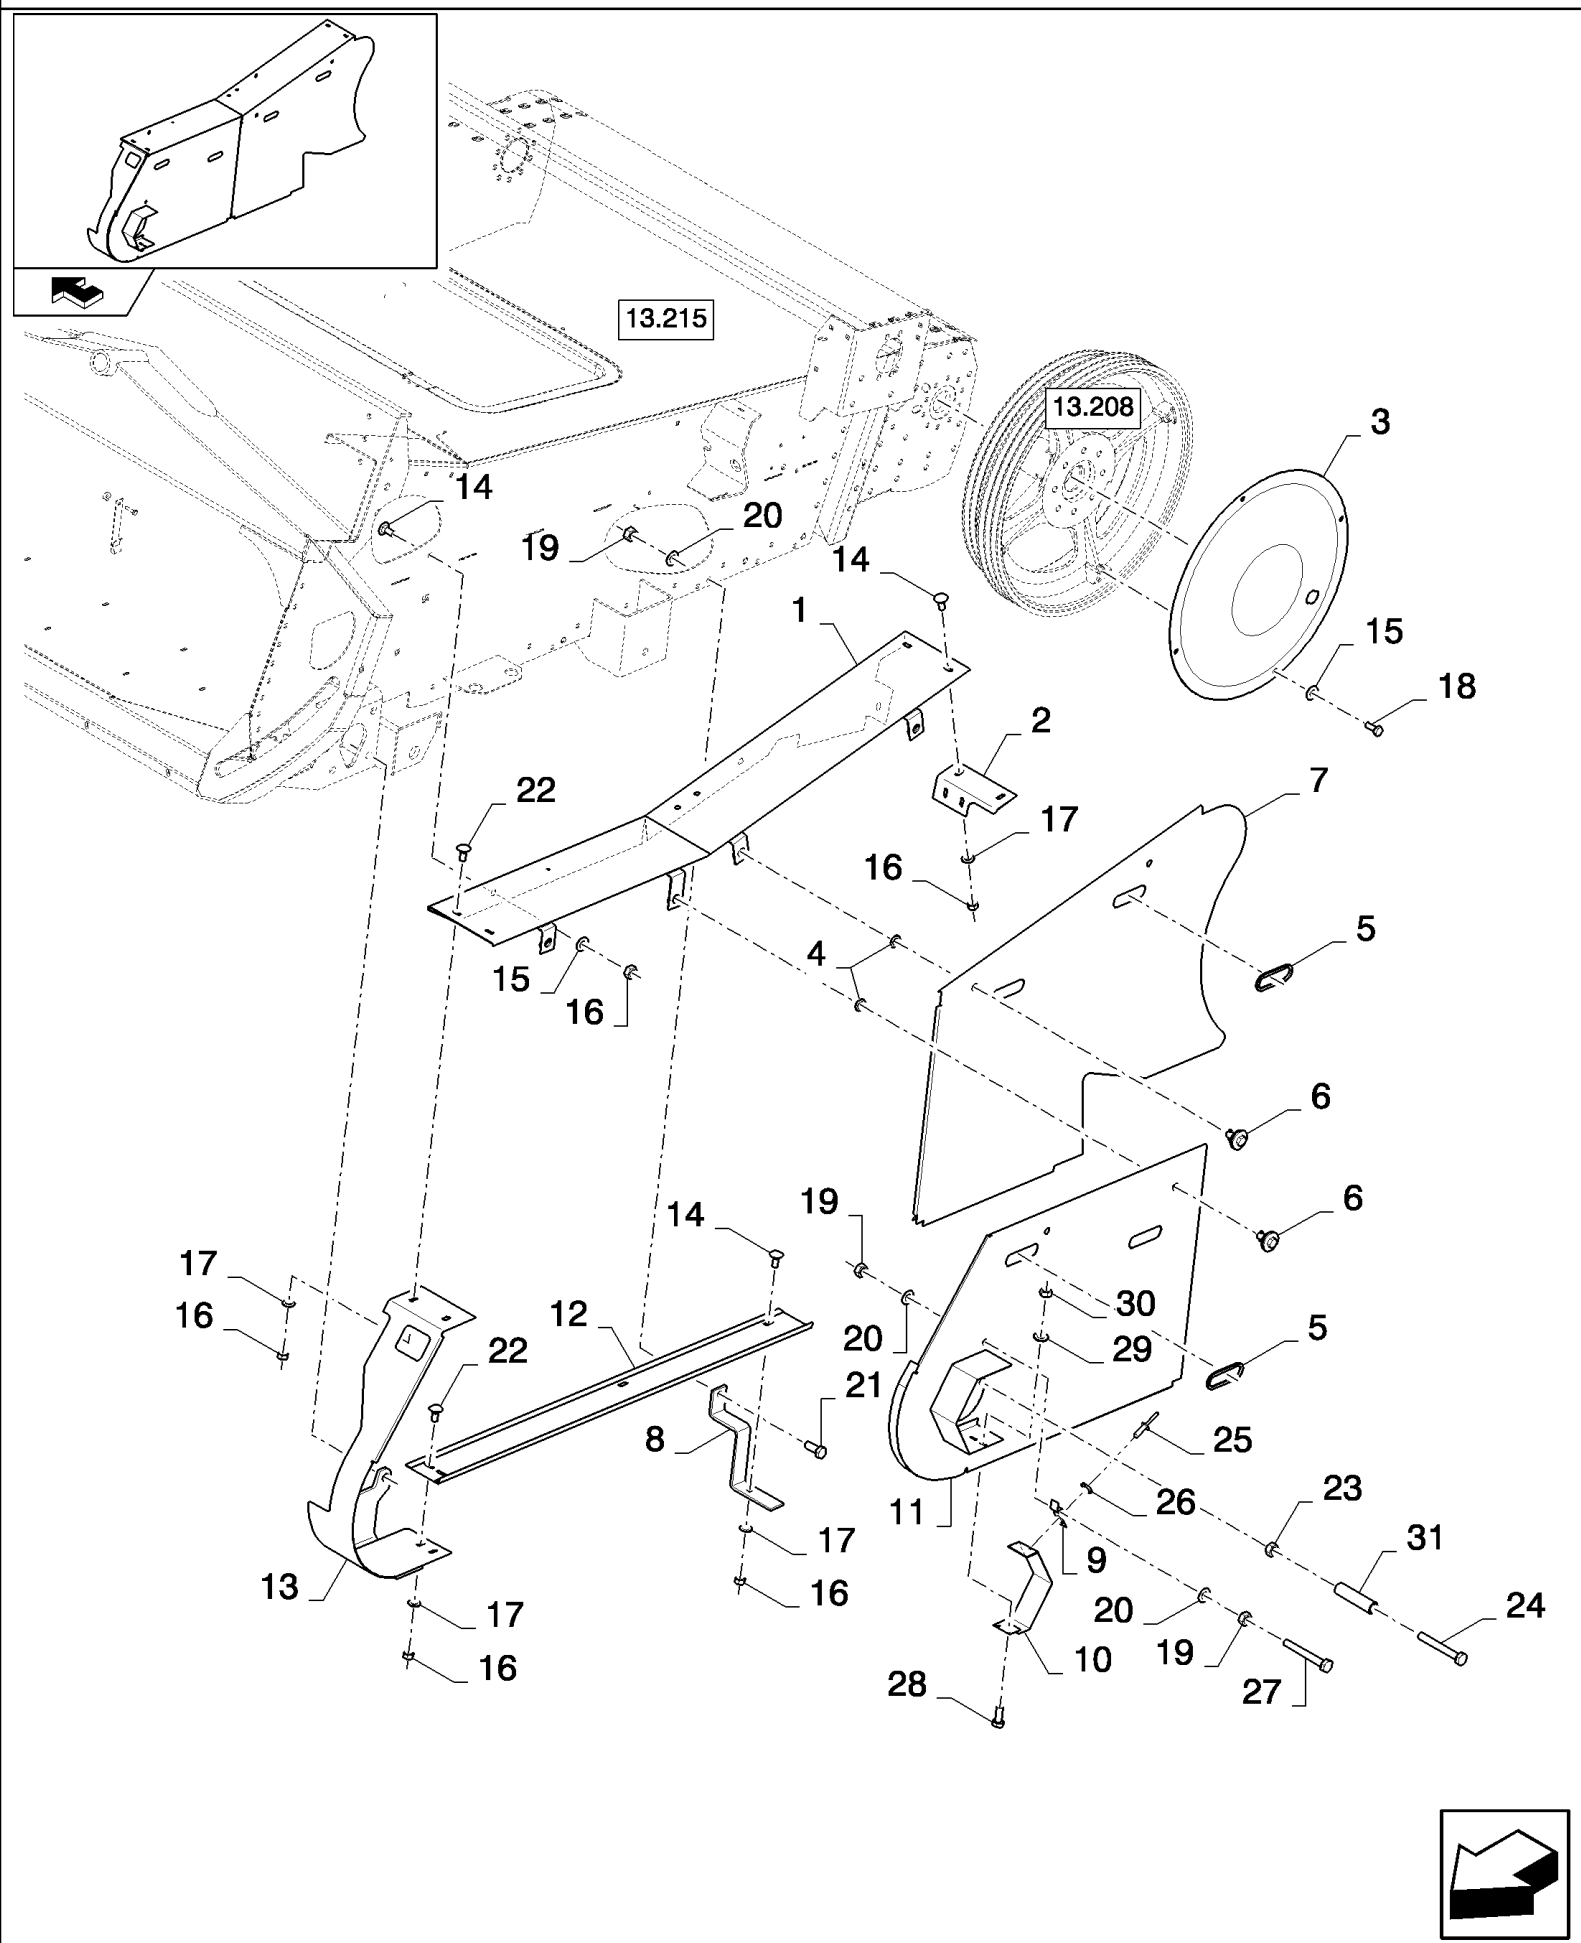

13.222(01) FEEDER SHIELDINGS - FOR LATERALE ONLY

13.222(01) FEEDER SHIELDINGS - FOR LATERALE ONLY

сылка	Номер детали	Кол-во	Описание
1	87624445	1	SHIELD,
2	87627131	1	SUPPORT,
3	84981403	1	SHIELD,
4	9514605	4	WASHER, LOCK, M9.8 x 18.5,
5	80401270	1	PROFILE, L=1.00M
6	9514603	4	LOCK,
7	87624452	1	SHIELD,
8	87537791	2	SUPPORT,
9	9801069	1	LATCH,
10	84981539	1	SHIELD,
11	87624447	1	SHIELD,
12	87629778	1	SHIELD,
13	87624449	1	SHIELD,
14	86512420	7	BOLT, CARRIAGE, Short NK, M8 x 20, CI8.8, Full Thd,
15	412650	6	WASHER, SPRING, Belleville, M8,
16	9706690	13	NUT, M8, CI 8,
17	322358	11	WASHER, SPRING, Belleville, M8,
18	120104	4	BOLT, Hex, M8 x 20, 8.8,
19	100016	4	NUT, M10, CI 8,
20	140045	4	WASHER, SPRING, Belleville, M10,
21	43139	2	BOLT, Hex, M10 x 25, 8.8, Full Thd,
22	86619060	4	BOLT, CARRIAGE, Short NK, M8 x 16, CI8.8, Full Thd,
23	100016	1	NUT, M10, CI 8,
24	43144	1	BOLT, Hex, M10 x 70, 8.8,
25	445395	2	RIVET, Pop, M4.8 x 18.1,
26	86588450	2	WASHER, M6 x 12 x 1.6 Thk,
27	120073	1	BOLT, Hex, M10 x 80, 8.8,
28	86508568	2	SCREW, Hex, M6 x 16, 8.8,
29	322357	2	WASHER, SPRING, Belleville, M6,
30	9706755	2	NUT, M6, CI 8,
31	87736136	1	BUSHING,