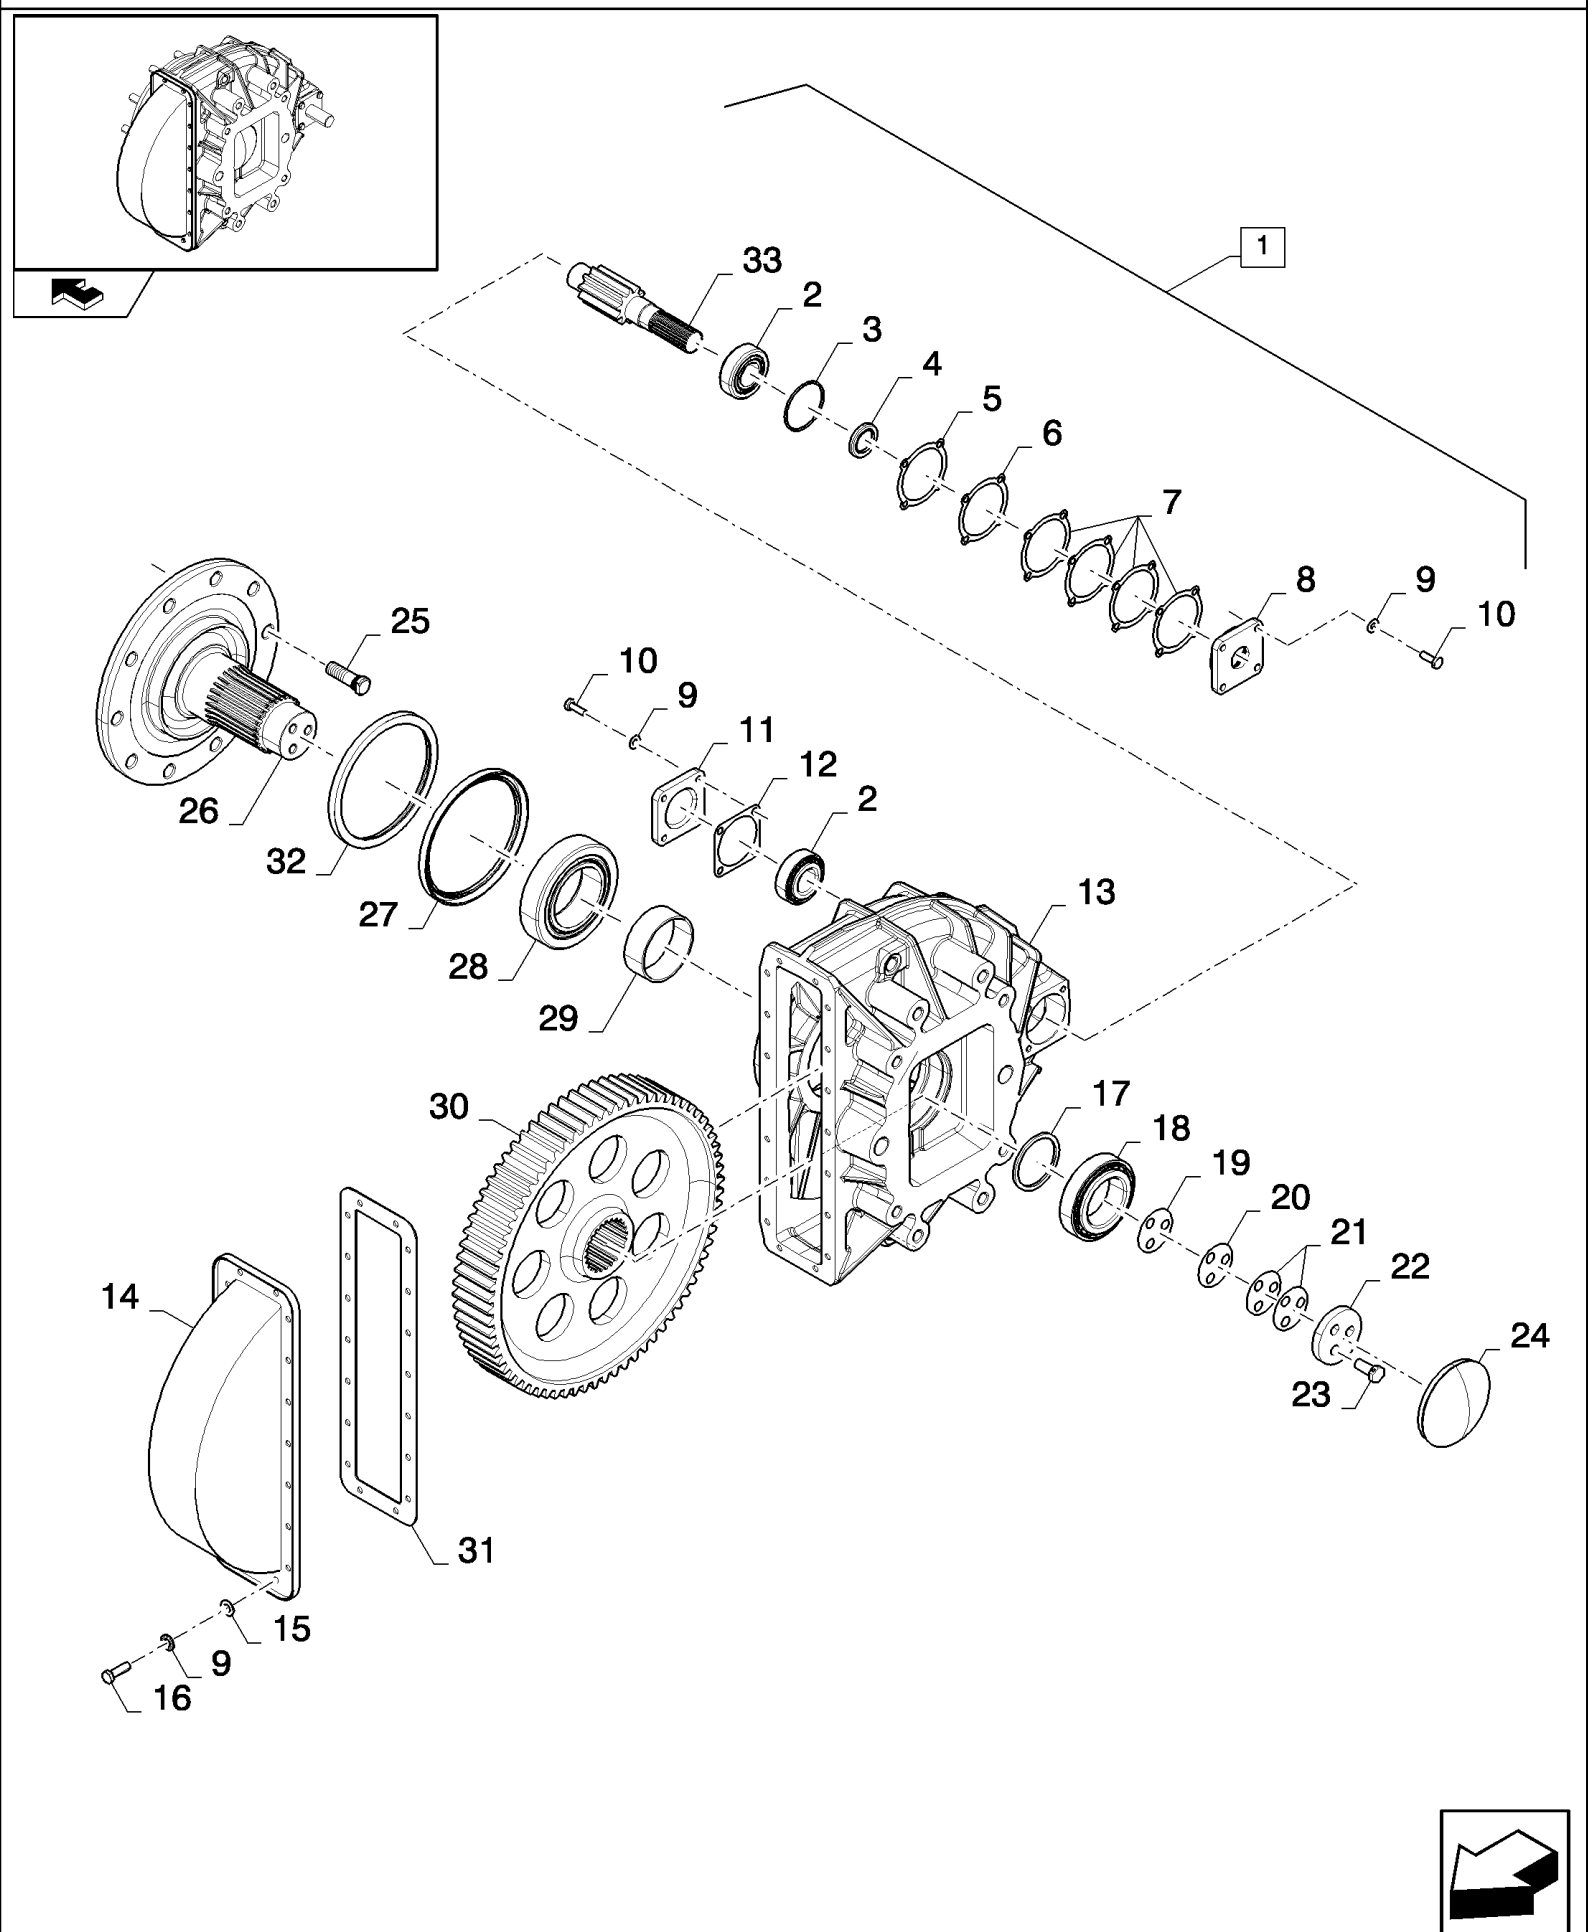

сылка	Номер детали	Кол-во	Описание
1	84817090	1	GEAR REDUCTION UNIT, , STANDARD
1	84817091	1	GEAR REDUCTION UNIT, , FOR MUDDY CONDITIONS ONLY
2	754567	2	BEARING, ROLLER, TAPERED,
3	913107	1	O-RING, -235, 70 Duro, 3.109" ID x .139" Thk,
4	66807	1	SEAL,
5	382950	1	SHIM, 0.5mm Thk,
6	382949	1	SHIM, 0.2mm Thk,
7	382948	4	SHIM, 0.05mm Thk,
8	754516	1	FLANGE,
9	140045	26	WASHER, SPRING, Belleville, M10,
10	43140	8	BOLT, Hex, M10 x 30, 8.8, Full Thd,
11	613212	1	FLANGE,
12	410920	1	SEAL,
13	84442023	1	HOUSING, FINAL DRIVE, , STANDARD
13	84442133	1	HOUSING, FINAL DRIVE, , FOR MUDDY CONDITIONS ONLY
14	84074608	1	COVER,
15	743794	18	WASHER,
16	43138	18	BOLT, Hex, M10 x 20, 8.8, Full Thd,
17	613200	1	SPACER,
18	754565	1	BEARING, ROLLER, TAPERED,
19	395393	1	SHIM, 0.5mm Thk,
20	395392	1	SHIM, 0.2mm Thk,
21	395391	2	SHIM, 0.05mm Thk,
22	382503	1	FLANGE,
23	84443546	3	SCREW, M16x35
24	613201	1	COVER,
25	330291	10	BOLT,
26	87393056	1	FLANGE, , STANDARD
26	87393064	1	FLANGE, , FOR MUDDY CONDITIONS ONLY
27	9832264	1	SEAL, , STANDARD
27	9818670	1	RING, , FOR MUDDY CONDITIONS ONLY
28	86975648	1	BEARING, ROLLER, TAPERED,
29	84814999	1	SPACER,
30	751029	1	GEAR,
31	913369	1	GASKET,
32	9509555	1	SEAL, RUBBER, , FOR MUDDY CONDITIONS ONLY
33	751030	1	SHAFT,