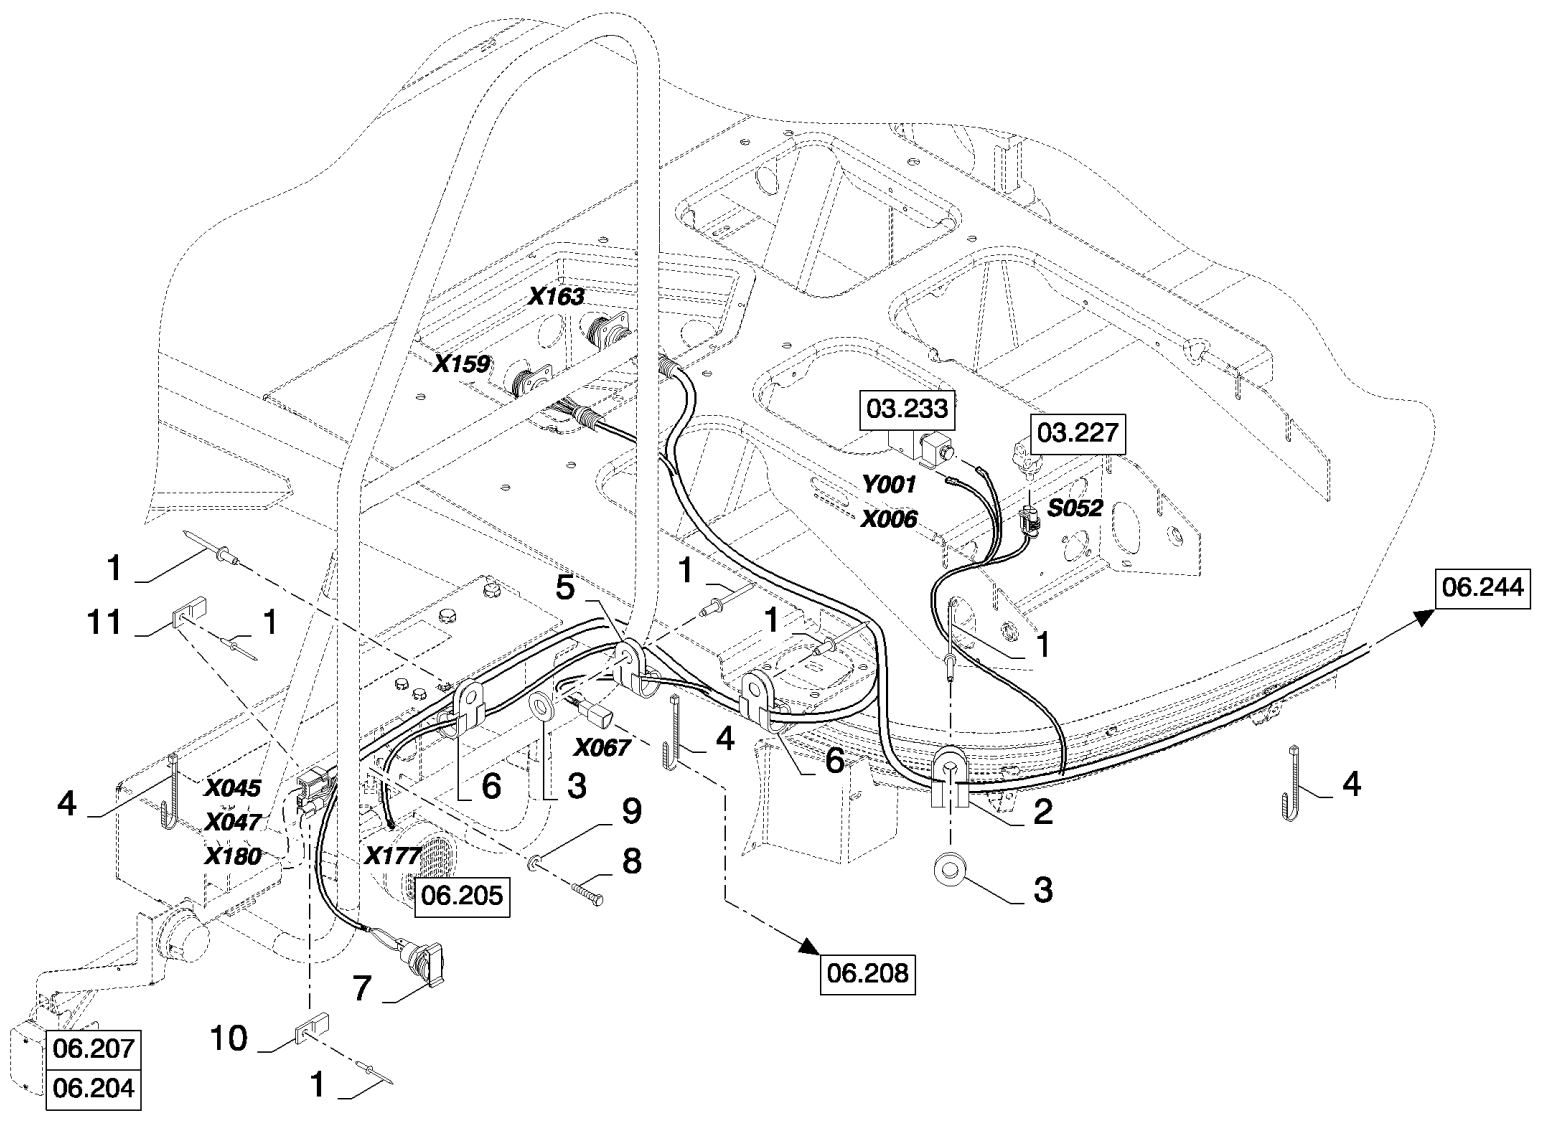

06.243(01) WIRING HARNESS, FRONT LIGHTS

06.243(01) WIRING HARNESS, FRONT LIGHTS

сылка	Номер детали	Кол-во	Описание
1	NS	AR	NOT SERVICED, RIVET
2	86628564	1	CLAMP, 1 1/4", Insul, 3/8" Bolt,
3	322356	2	WASHER, BELLEVILLE, M5.1 x 12 x 1.85, HDN,
4	9993154	8	ELASTIC STRAP,
5	84818444	1	CLAMP,
6	84818443	4	CLAMP,
7	374418	1	SOCKET, POWER,
8	120100	1	BOLT, Hex, M6 x 20, 8.8,
9	322357	1	WASHER, SPRING, Belleville, M6,
10	84058832	1	CLIP,
11	84807267	1	CONNECTOR, WIRE,