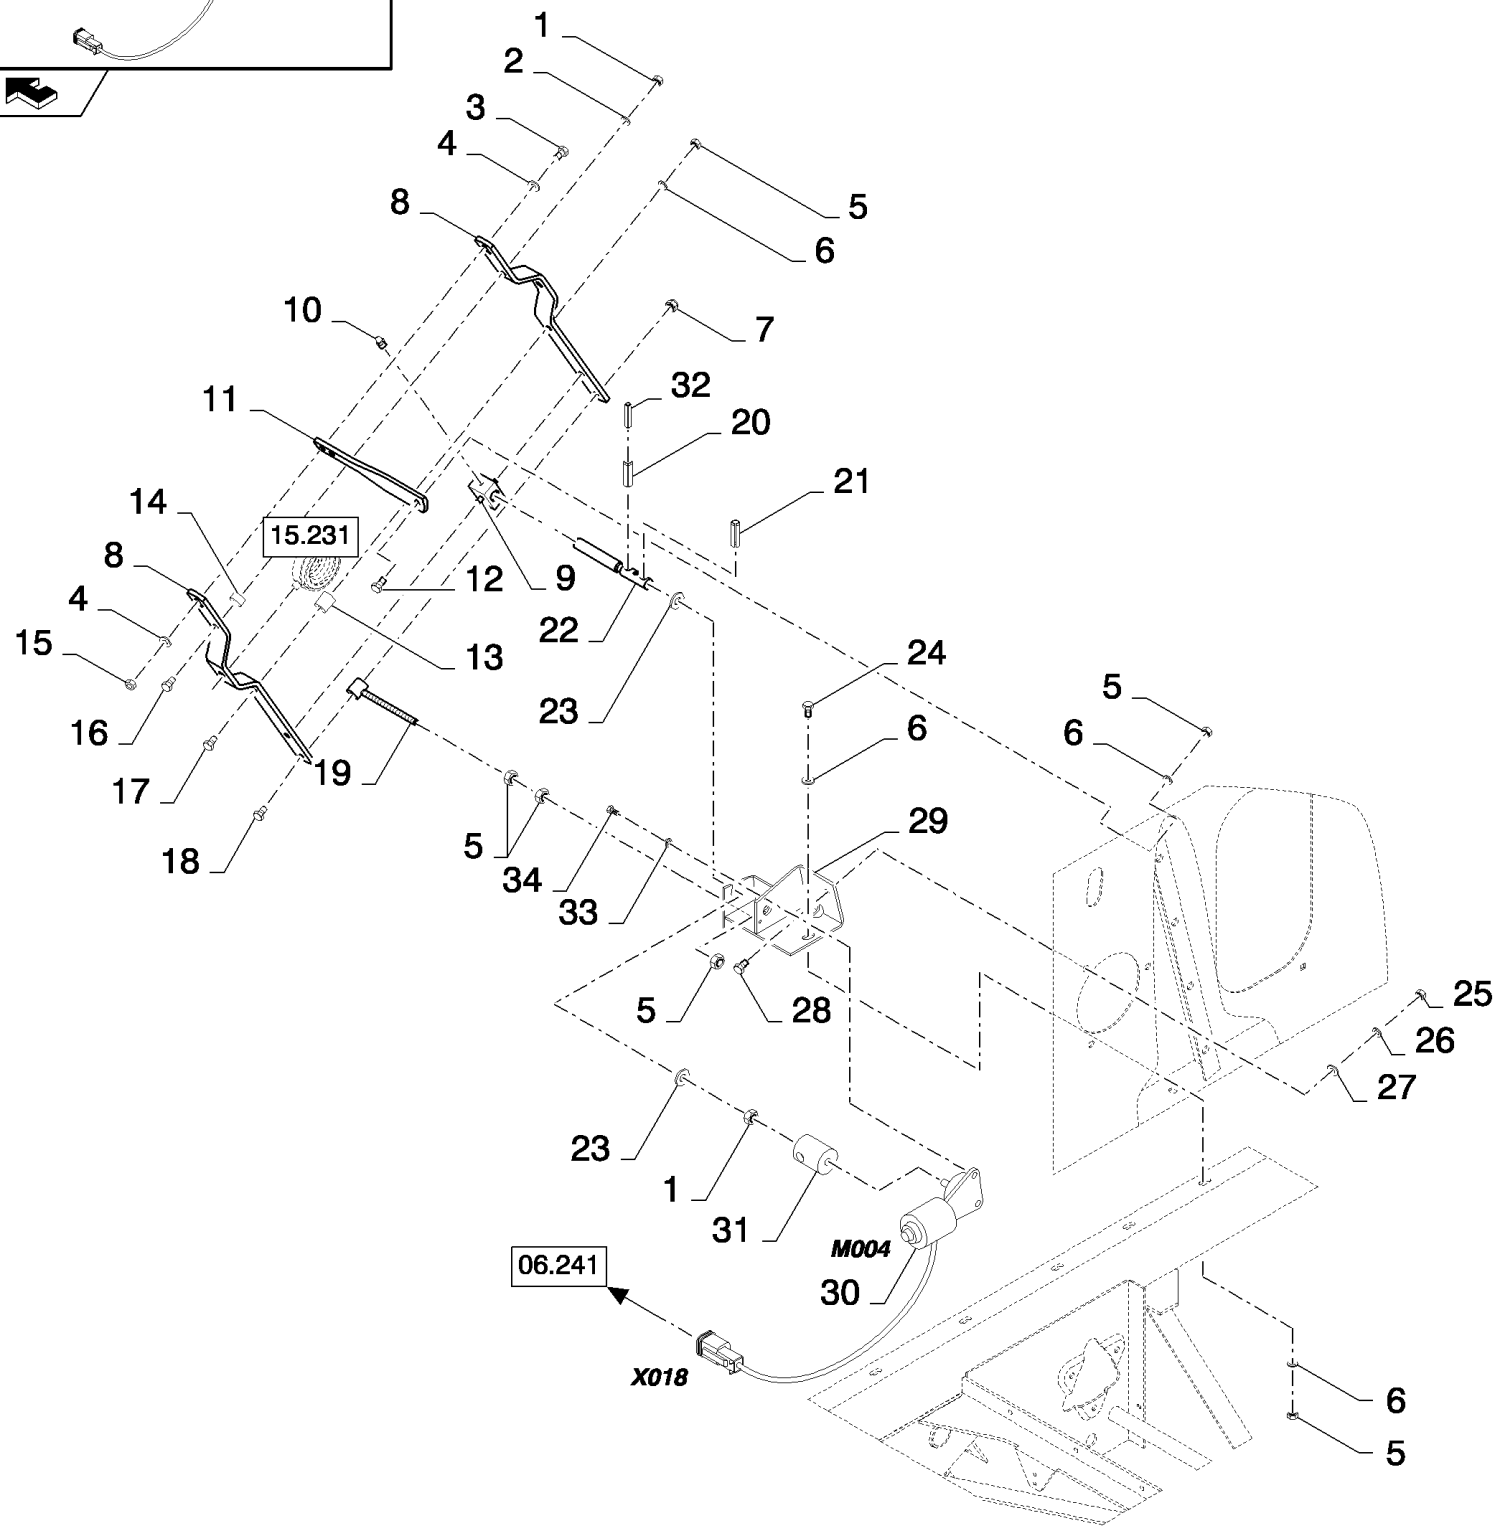

15.230(01) FAN VARI-DRIVE

сылка	Номер детали	Кол-во	Описание
1	9706690	2	NUT, M8, CI 8,
2	322358	1	WASHER, SPRING, Belleville, M8,
3	120069	1	BOLT, Hex, M10 x 50, 8.8,
4	378244	2	WASHER, M10 x 24 x 2 Thk,
5	100016	7	NUT, M10, CI 8,
6	140045	4	WASHER, SPRING, Belleville, M10,
7	86629542	1	NUT, LOCK, M8 x 1.25, CI 8,
8	84076709	2	ARM,
9	84453114	1	ADJUSTER,
10	323713	1	NIPPLE, LUBE, 6MM
11	84076718	1	ARM,
12	43140	1	BOLT, Hex, M10 x 30, 8.8, Full Thd,
13	84439930	1	BUSHING,
14	334055	1	SPACER,
15	100037	1	NUT, M10 x 1.5, CI 8,
16	43129	1	BOLT, Hex, M8 x 40, 8.8,
17	412217	1	BOLT, Hex, M10 x 55, 8.8, Full Thd,
18	43130	1	BOLT, Hex, M8 x 50, 8.8,
19	84076788	1	ROD,
20	86548577	2	PIN, M8 x 40, Slotted,
21	300872	1	PIN, LOCK, M8 x 36, Slotted,
22	87368039	1	SHAFT,
23	86592703	2	WASHER, M20 x 50 x 6, HT,
24	9706704	1	BOLT, Hex, M10 x 35, 8.8, Full Thd,
25	9706685	1	NUT, M12, CI 8,
26	140046	1	WASHER, SPRING, Belleville, M12,
27	378245	1	WASHER, M13 x 28 x 2 Thk,
28	9706687	1	BOLT, Hex, M12 x 30, 8.8, Full Thd,
29	87331052	1	MOUNT, ENGINE,
30	86579537	1	MOTOR, ELECTRIC,
31	89831501	1	BUSHING,
32	86977792	2	PIN, SPLIT (COTTER), M5 x 40, Slotted,
33	322357	3	WASHER, SPRING, Belleville, M6,
34	86508568	3	SCREW, Hex, M6 x 16, 8.8,