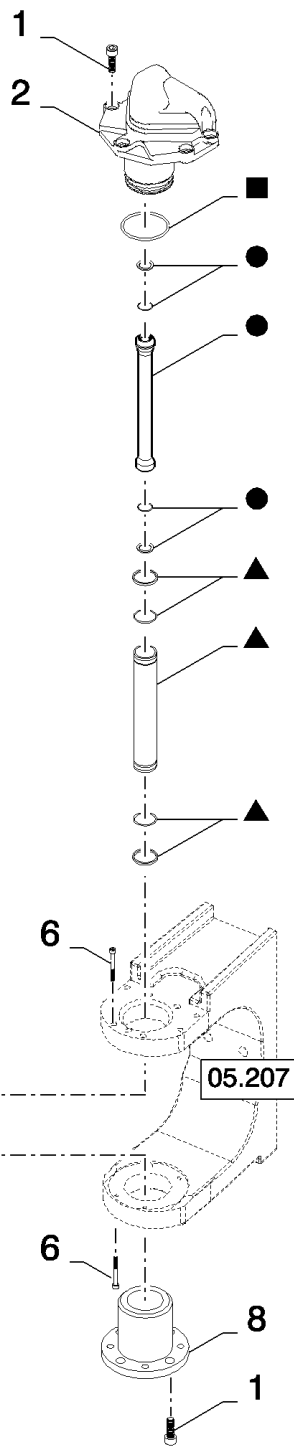

05.214(01) POWERED REAR AXLE : WHEEL MOTOR

05.207

05.214(01) POWERED REAR AXLE : WHEEL MOTOR

сылка	Номер детали	Кол-во	Описание
1	86508097	9	SCREW, Hex Soc Hd, M10 x 25, 12.9,
2	84817895	1	HUB,
3	84800211	1	KIT,
4	84800213	1	KIT, SEALS,
5	84800212	1	KIT, SEALS,
6	9515561	8	SCREW, Hex Soc Hd, M6 x 35, 12.9,
7	84817924	2	COVER,
8	84800194	1	PIN,