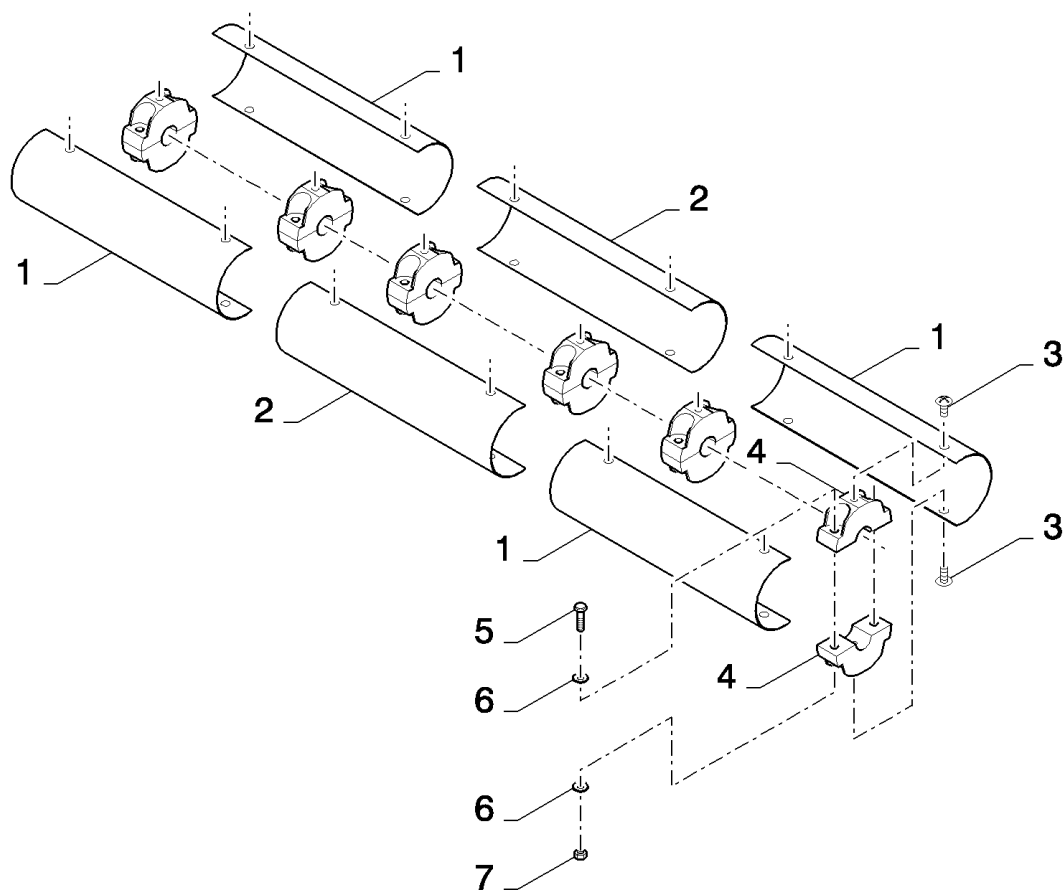

13.227(01) ANTIWRAP SHIELDS

CSX7080 D660 - COMBINE (9/08-)

13.227(01) ANTIWRAP SHIELDS

сылка	Номер детали	Кол-во	Описание
1	84022121	4	SHIELD, , FOR CSX7070 AND CSX7080 ONLY
1	449977	4	SHIELD, , FOR CSX7040, CSX7050 AND CSX7060 ONLY
2	84449037	2	SHIELD, , FOR CSX7070 AND CSX7080 ONLY
3	62087	12	SCREW, M8x20, FOR CSX7070 AND CSX7080 ONLY
3	62087	8	SCREW, , FOR CSX7040, CSX7050 AND CSX7060 ONLY
4	9513095	12	CLAMP, , FOR CSX7070 AND CSX7080 ONLY
4	9513095	8	CLAMP, , FOR CSX7040, CSX7050 AND CSX7060 ONLY
5	386045	12	SCREW, Hex, M8 x 45, 8.8, , FOR CSX7070 AND CSX7080 ONLY
5	386045	8	SCREW, Hex, M8 x 45, 8.8, , FOR CSX7040, CSX7050 AND CSX7060 ONLY
6	86511315	24	WASHER, M8 x 16 x 1.6, , FOR CSX7070 AND CSX7080 ONLY
6	86511315	16	WASHER, M8 x 16 x 1.6, , FOR CSX7040, CSX7050 AND CSX7060 ONLY
7	86629542	12	NUT, LOCK, M8 x 1.25, CI 8, , FOR CSX7070 AND CSX7080 ONLY
7	86629542	8	NUT, LOCK, M8 x 1.25, CI 8, , FOR CSX7040, CSX7050 AND CSX7060 ONLY