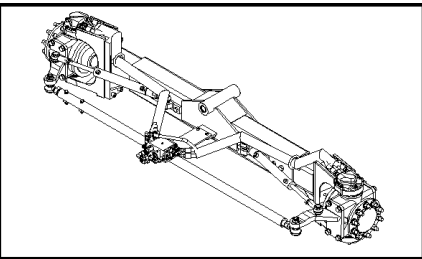

05.210(01) ADDITIONAL PARTS, POWERED

сылка	Номер детали	Кол-во	Описание
1	84800191	1	HOSE, L=61"
2	84800190	4	HOSE, L=51"
3	84800193	2	BEARING, NYLON,
4	86977691	4	BOLT, Hex, 3/8"-16 x 1 1/2", G8,
5	140045	2	WASHER, SPRING, Belleville, M10,
6	84800186	1	BRACKET,
7	NS	2	NOT SERVICED,
8	322894	1	ELBOW, 90є, 1 1/16"-12, 37є x 1 1/16"-12, O-Ring,
9	9512237	1	ELBOW,
10	248974	1	ELBOW, 90є, 3/4"-16, 37є x 3/4"-16, 37є Fem Sw,
11	NS	1	NOT SERVICED,
12	84446931	1	HARNESSE, WIRE, , SEE FIGURE 06.556
13	84441308	1	HOSE, FLEXIBLE, L=123"
14	84807872	1	HOSE, FLEXIBLE, L=137"
15	84056198	1	HOSE, HYDRAULIC, L=150"
16	NS	28	NOT SERVICED,
17	87361	3	WASHER, 1/4", SAE,
18	84818444	2	CLAMP,
19	322894	2	ELBOW, 90є, 1 1/16"-12, 37є x 1 1/16"-12, O-Ring,
20	455556	1	CLAMP,
21	9507672	1	CONNECTION, 3 WAY,
22	9512230	1	REDUCER,
23	84807864	4	SCREW, M6x60
24	455534	2	SUPPORT,
25	455533	4	CLAMP,
26	412152	4	NUT, LOCK, M6 x 1, CI 8.8,
27	84800192	1	HOSE, L=52"