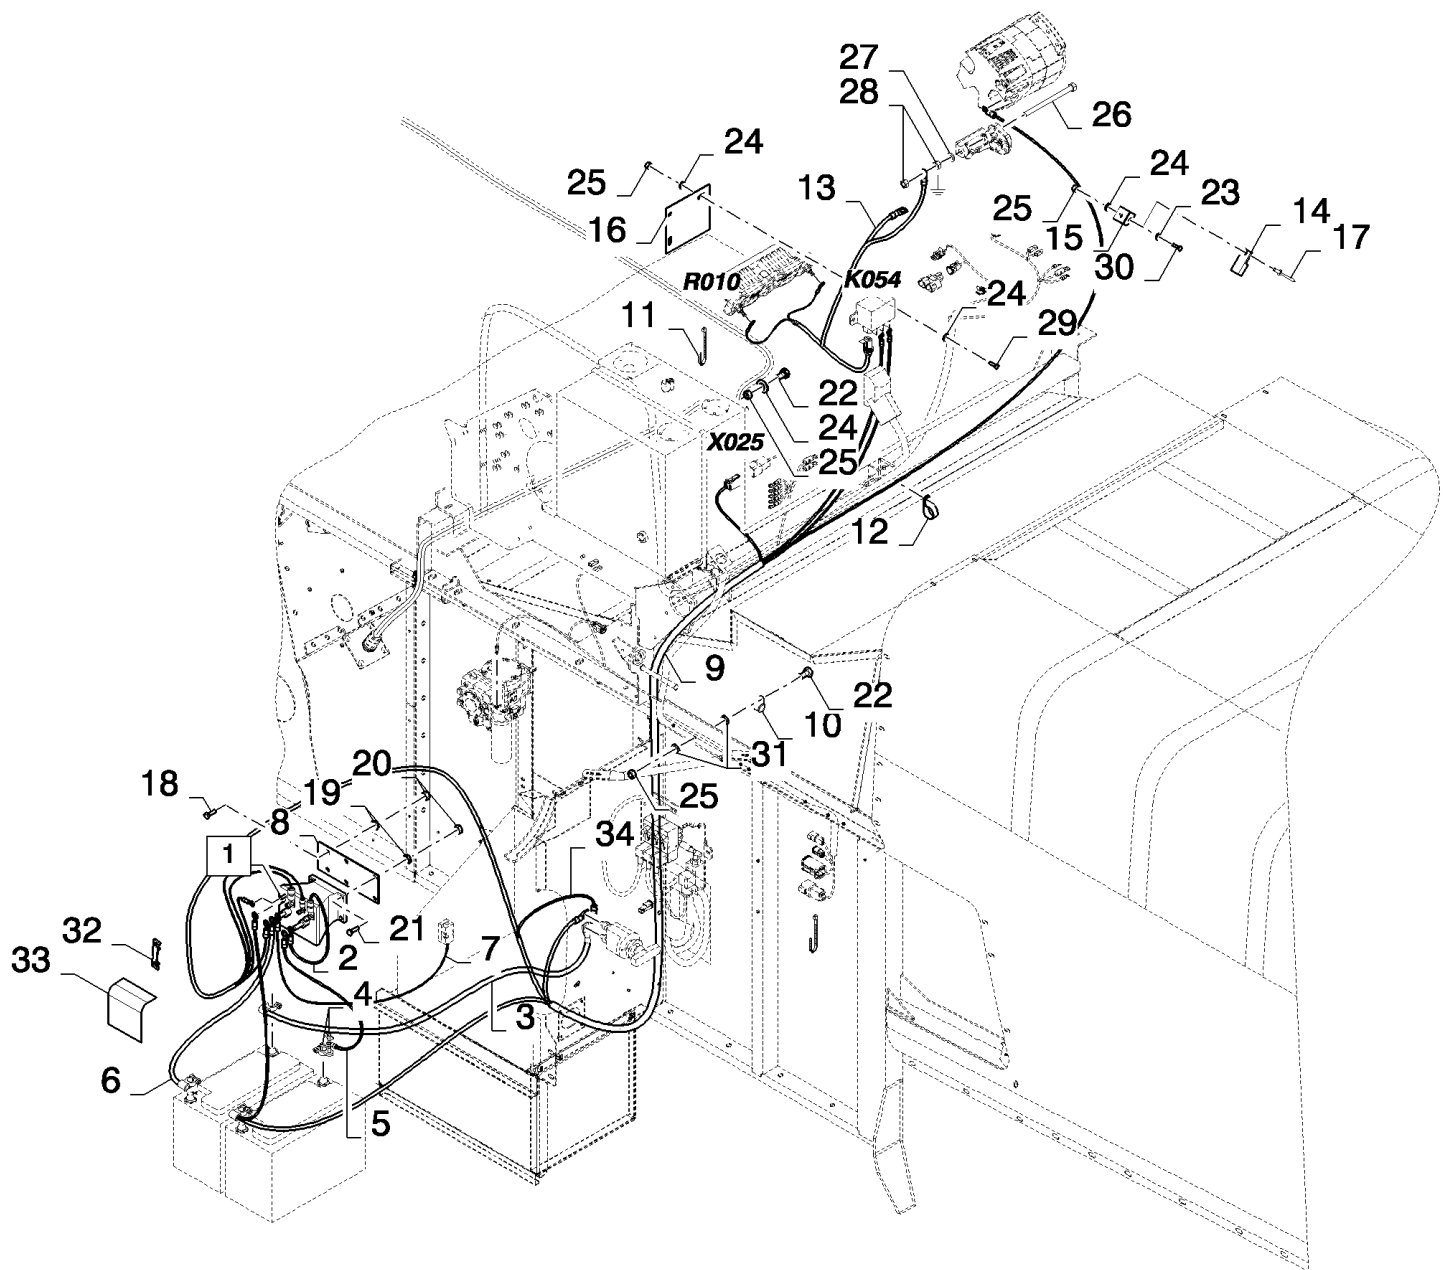

06.260(01) ENGINE ELECTRICITY

сылка	Номер детали	Кол-во	Описание
1	389120	1	RELAY, (32, 33)
2	84461865	1	HARNESS, WIRE, , SEE FIGURE 06.562
3	84461858	1	CABLE, BATTERY (NEG),
4	86606349	2	CONNECTOR, WIRE,
5	84461856	1	CABLE, BATTERY (NEG),
6	84461857	1	CABLE, BATTERY (NEG),
7	84461866	1	HARNESS, WIRE, , SEE FIGURE 06.563
8	87378658	1	SUPPORT,
9	84461750	1	HARNESS, WIRE, , SEE FIGURE 06.564
10	86628564	4	CLAMP, 1 1/4", Insul, 3/8" Bolt,
11	86566989	3	STRAP, CABLE, M4.75 x 190.5 L,
12	700514	1	CLAMP,
13	87516806	1	HARNESS, WIRE, , SEE FIGURE 06.565
14	84058832	1	CLIP,
15	84439595	1	BRACKET,
16	87379485	1	SUPPORT,
17	445394	1	RIVET, Pop, M4.8 x 12.7,
18	120104	2	BOLT, Hex, M8 x 20, 8.8,
19	322358	6	WASHER, SPRING, Belleville, M8,
20	9706690	6	NUT, M8, CI 8,
21	43128	4	BOLT, Hex, M8 x 30, 8.8,
22	120100	4	BOLT, Hex, M6 x 20, 8.8,
23	9824259	1	WASHER, M6 x 12 x 1.6,
24	322357	6	WASHER, SPRING, Belleville, M6,
25	9706755	6	NUT, M6, CI 8,
26	380423	1	BOLT, Hex, M12 x 170, 8.8,
27	140046	1	WASHER, SPRING, Belleville, M12,
28	9706685	2	NUT, M12, CI 8,
29	86508568	1	SCREW, Hex, M6 x 16, 8.8,
30	86977789	1	BOLT, Hex, M6 x 35, 8.8,
31	412649	2	WASHER, SPRING, Belleville, M6,
32	420580	4	PLATE, 80AMP
33	NSS	1	NOT SERVICED SEPARATELY,
34	87732072	1	HARNESS, WIRE, , SEE FIGURE 06.566