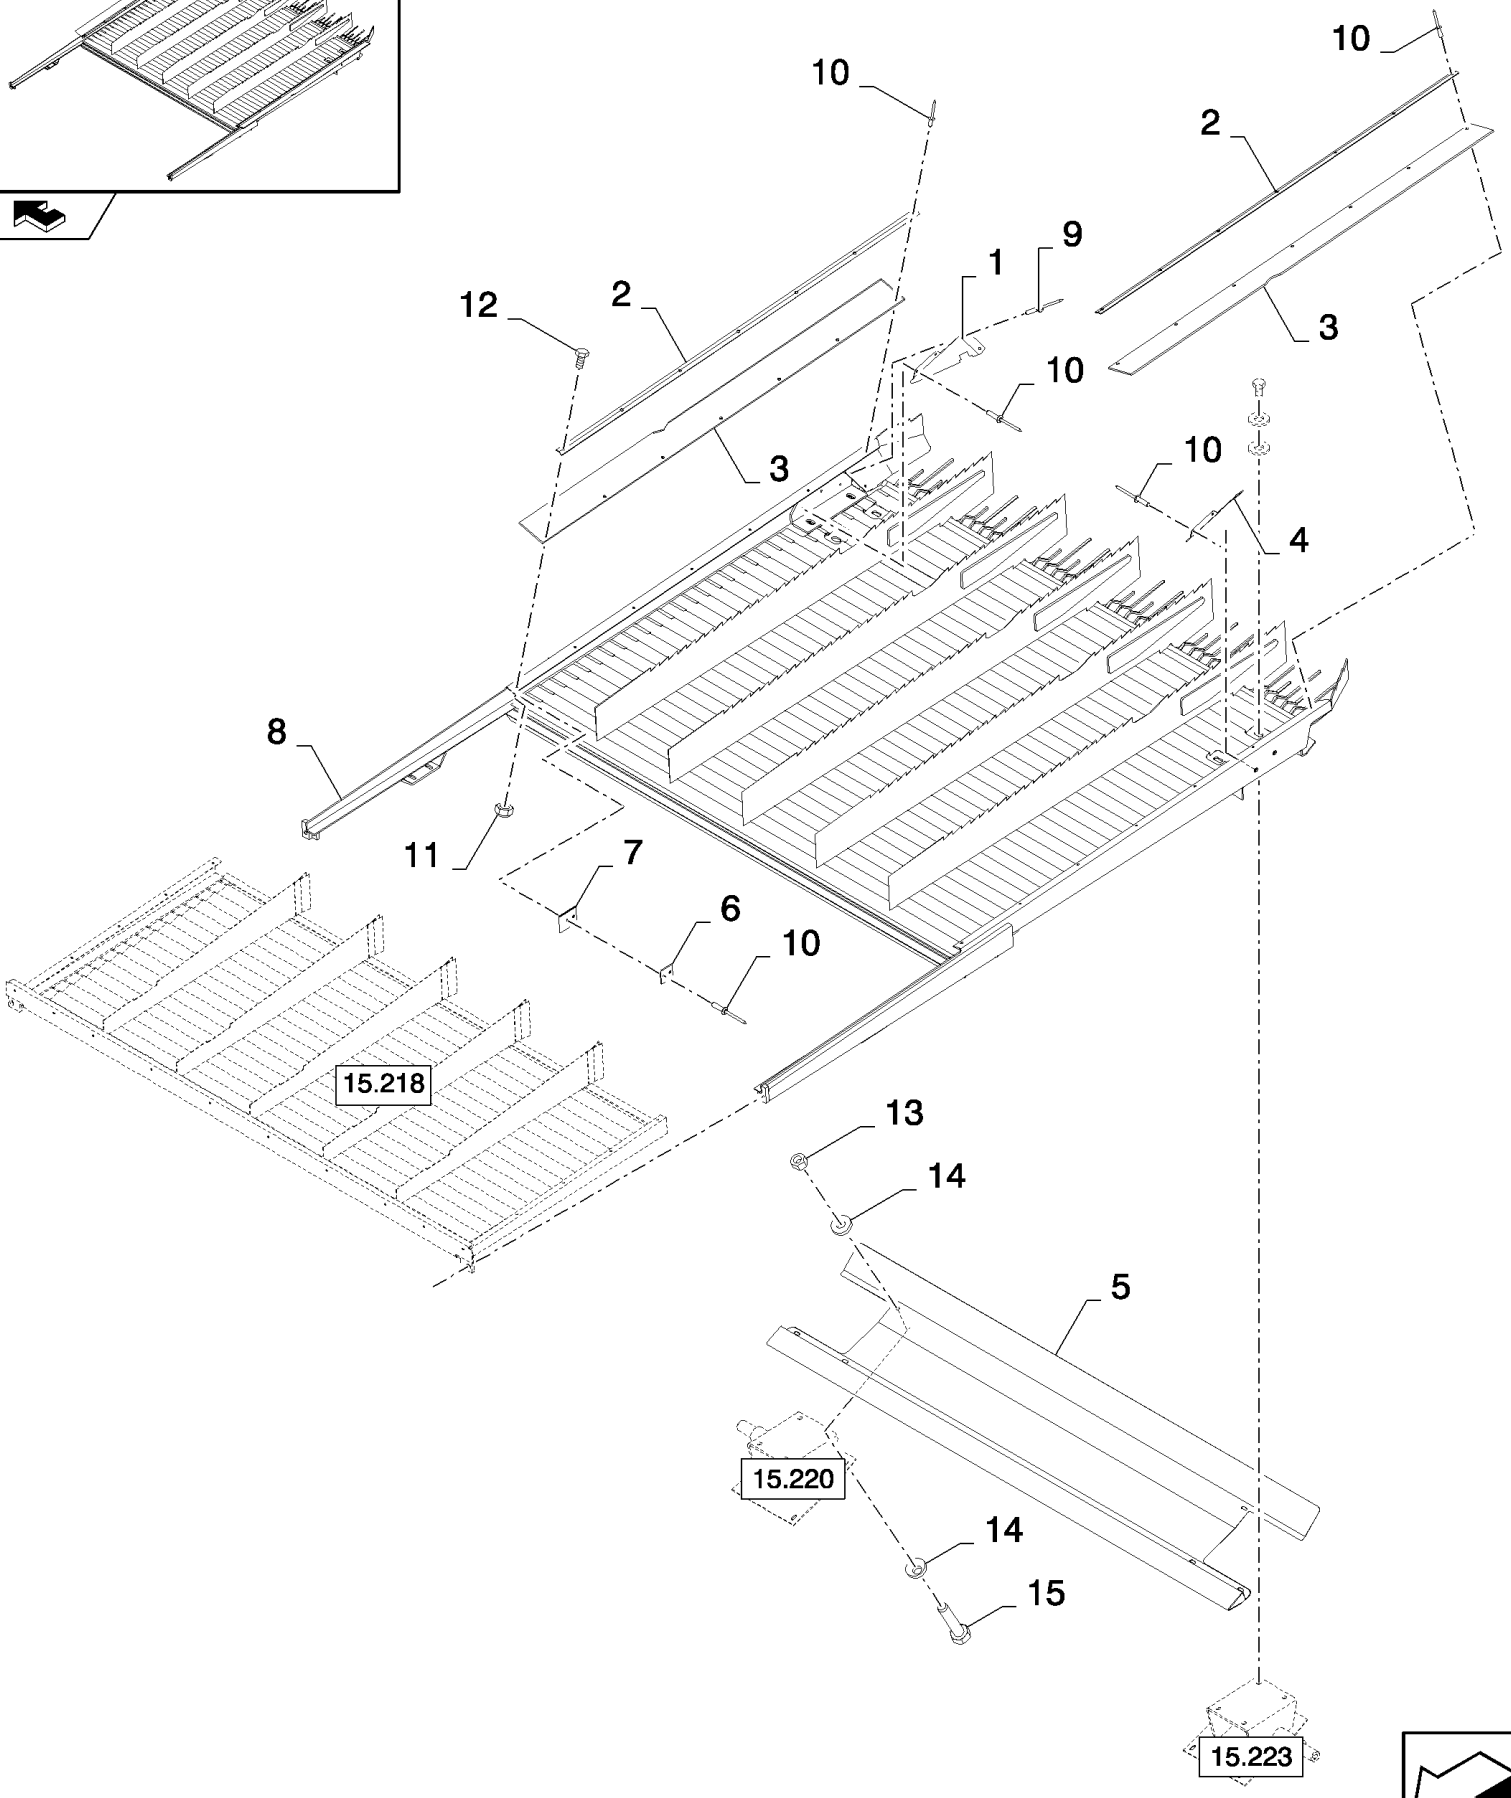

15.216(01) GRAIN PAN, REMOVABLE, 'SMART SIEVE'

CSX7080 D660 - COMBINE (9/08-)

15.216(01) GRAIN PAN, REMOVABLE, 'SMART SIEVE'

сылка	Номер детали	Кол-во	Описание
1	84459232	1	COVER, CAP, RH
2	84072565	2	PLATE, FIXING,
3	84462797	2	CANVAS,
4	84459233	1	COVER, CAP, LH
5	84462765	1	PLATE, SKID, , FOR CSX7040, CSX7050 AND CSX7060 ONLY
5	84462762	1	PLATE, SKID, , FOR CSX7070 AND CSX7080 ONLY
6	84073793	2	PLATE, FIXING,
7	84073720	2	CANVAS,
8	84462754	1	GRAIN PAN, , FOR CSX7040, CSX7050 AND CSX7060 ONLY
8	84462755	1	GRAIN PAN, , FOR CSX7070 AND CSX7080 ONLY
9	445394	4	RIVET, Pop, M4.8 x 12.7,
10	445395	20	RIVET, Pop, M4.8 x 18.1,
11	353308	1	NUT, M6 x 1, CI 8,
12	120100	2	BOLT, Hex, M6 x 20, 8.8,
13	9706755	6	NUT, M6, CI 8,
14	412649	12	WASHER, SPRING, Belleville, M6,
15	86508568	6	SCREW, Hex, M6 x 16, 8.8,