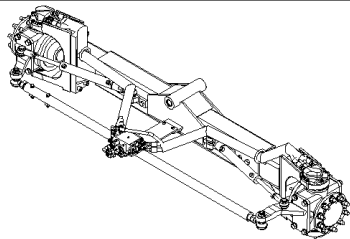

05.208(01) POWERED REAR AXLE : WHEEL DRIVE

сылка	Номер детали	Кол-во	Описание
1	176081	4	CONNECTOR, HYD., 3/4"-16, 37e x 1 1/16"-12, O-Ring,
2	128818	2	CONNECTOR, HYD., 3/4"-16, 37e x 3/4"-16, O-Ring,
3	9512573	16	BOLT, Hex, M20 x 40, 10.9,
4	578092	16	WASHER,
5	84800178	2	PLATE, MOUNTING,
6	9512180	20	NUT, M20
7	84800176	4	PIN,
8	84800179	1	BRACKET, LH
8	84800180	1	BRACKET, RH