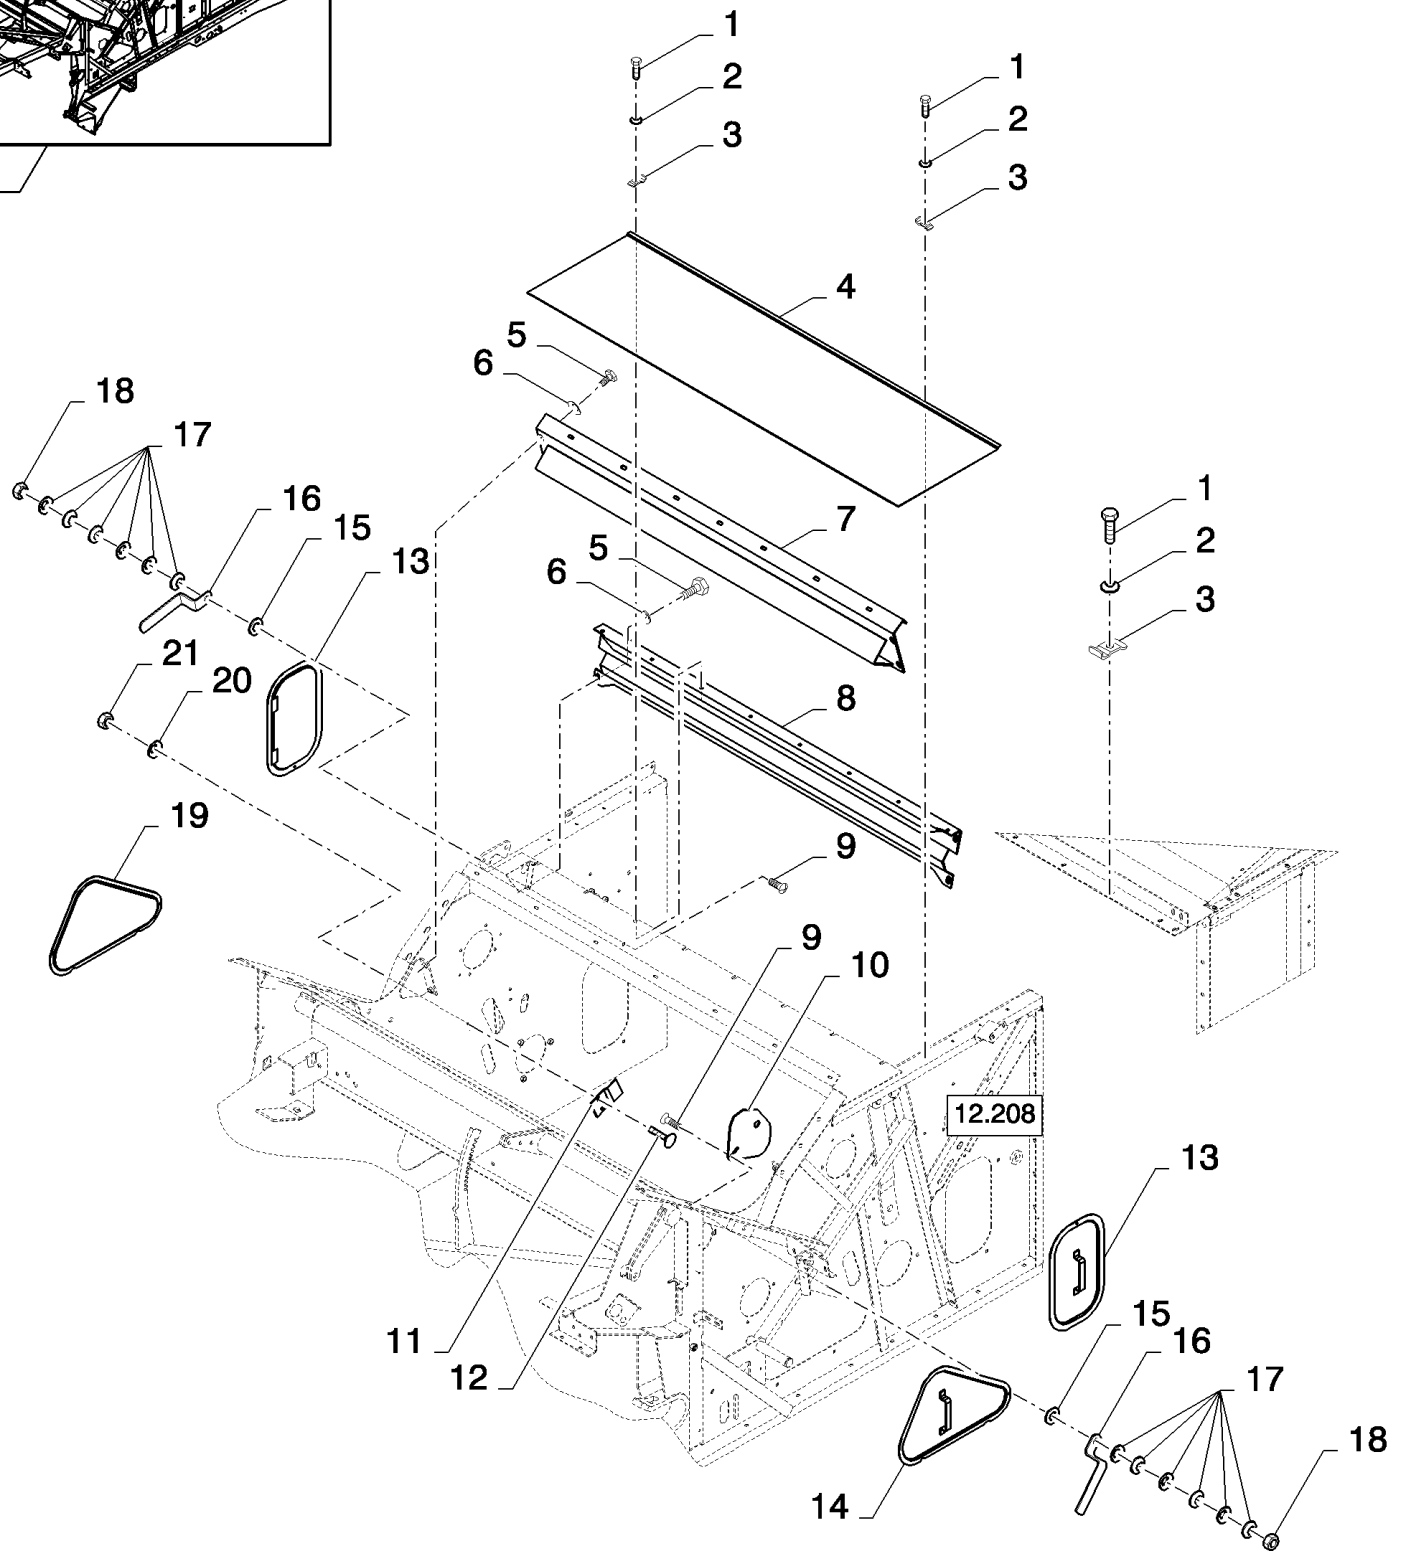

12.209(01) FRAME, THRESHING - WITH ROTARY SEPARATOR

12.209(01) FRAME, THRESHING - WITH ROTARY SEPARATOR

сылка	Номер детали	Кол-во	Описание
1	43128	20	BOLT, Hex, M8 x 30, 8.8,
2	322358	20	WASHER, SPRING, Belleville, M8,
3	425093	20	CLIP,
4	84432487	1	COVER, , FOR CSX7040, CSX7050, CSX7050 HILLSIDE AND CSX7060 ONLY
4	84432488	1	COVER, , FOR CSX7070 AND CSX7080 ONLY
5	43138	8	BOLT, Hex, M10 x 20, 8.8, Full Thd,
6	140045	AR	WASHER, SPRING, Belleville, M10,
7	84432433	1	PLATE, , FOR CSX7040, CSX7050, CSX7050 HILLSIDE AND CSX7060 ONLY
7	84073577	1	PLATE, , FOR CSX7070 AND CSX7080 ONLY
8	84460682	1	PLATE, , FOR CSX7040, CSX7050, CSX7050 HILLSIDE AND CSX7060 ONLY
8	84460679	1	PLATE, , FOR CSX7070 AND CSX7080 ONLY
9	308761	12	BOLT, CARRIAGE, Short NK, M8 x 25, CI8.8, Full Thd,
10	84443839	1	PLATE, COVER,
11	84075668	1	BRACKET,
12	86512439	2	BOLT, CARRIAGE, Short NK, M6 x 16, CI8.8, Full Thd,
13	84073215	2	COVER,
14	84073222	1	COVER,
15	378243	12	WASHER, M8,
16	84432243	12	CLIP,
17	300367	72	WASHER, 8MM
18	86629542	12	NUT, LOCK, M8 x 1.25, CI 8,
19	84073225	1	COVER,
20	322357	2	WASHER, SPRING, Belleville, M6,
21	9706755	2	NUT, M6, CI 8,