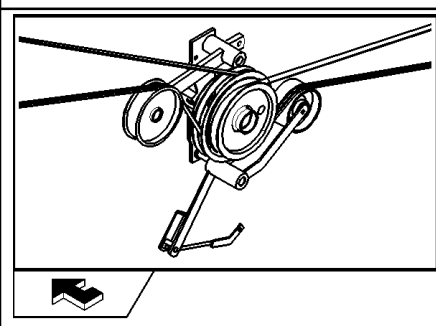

19.202(01) CHOPPER DRIVE

CSX7080 D660 - COMBINE (9/08-)

19.202(01) CHOPPER DRIVE

сылка	Номер детали	Кол-во	Описание
1	84076275	2	BUSHING,
2	370011	3	RING, SNAP, M52, Int,
3	443898	4	BEARING, BALL,
4	84334348	1	PULLEY,
5	84076197	1	BUSHING,
6	84053391	1	BOLT, CARRIAGE, Short NK, M12 x 130, CI8.8,
7	140046	6	WASHER, SPRING, Belleville, M12,
8	9706685	1	NUT, M12, CI 8,
9	84076317	1	LEVER, (10)
10	420434	4	BUSHING,
11	84000011	2	WASHER, 30MM
12	370003	2	RING, SNAP, M30, Ext,
13	100037	2	NUT, M10 x 1.5, CI 8,
14	84431514	1	HINGE,
15	84431503	1	ROD,
16	43139	8	BOLT, Hex, M10 x 25, 8.8, Full Thd,
17	84431388	2	INDICATOR,
18	84814910	2	SPRING,
19	378245	2	WASHER, M13 x 28 x 2 Thk,
20	412126	2	NUT, LOCK, M12 x 1.75, CI 8,
21	412341	1	KEY, M14 x 9 x 80, Par,
22	84441435	1	PULLEY,
23	440997	1	WASHER, 17MM
24	385922	1	BOLT, Hex, M16 x 45, 8.8,
25	9706687	1	BOLT, Hex, M12 x 30, 8.8, Full Thd, M16x1.5
26	327084	1	WASHER, M13 x 52 x 5 Thk,
27	84441521	2	SPACER,
28	913716	2	BEARING, BALL,
29	84441824	1	RING,
30	84453029	1	PULLEY,
31	84444721	1	DISC,
32	87624213	2	BEARING, BALL,
33	84441520	1	SPACER,
34	26538	1	SPRING,
35	84444511	1	PIN,
36	130078	1	PIN, LOCK, M4 x 30, Slotted,
37	84441441	1	PULLEY,
38	84441806	1	RING,
39	300389	4	BOLT, Hex, M12 x 35, 8.8, Full Thd,
40	84441790	1	SUPPORT,
41	100020	1	NUT, M16, CI 8,
42	140048	1	WASHER, SPRING, Belleville, M16,
43	84440599	1	WASHER,
44	390515	1	RING,
45	84440508	1	WHEEL, IDLER,