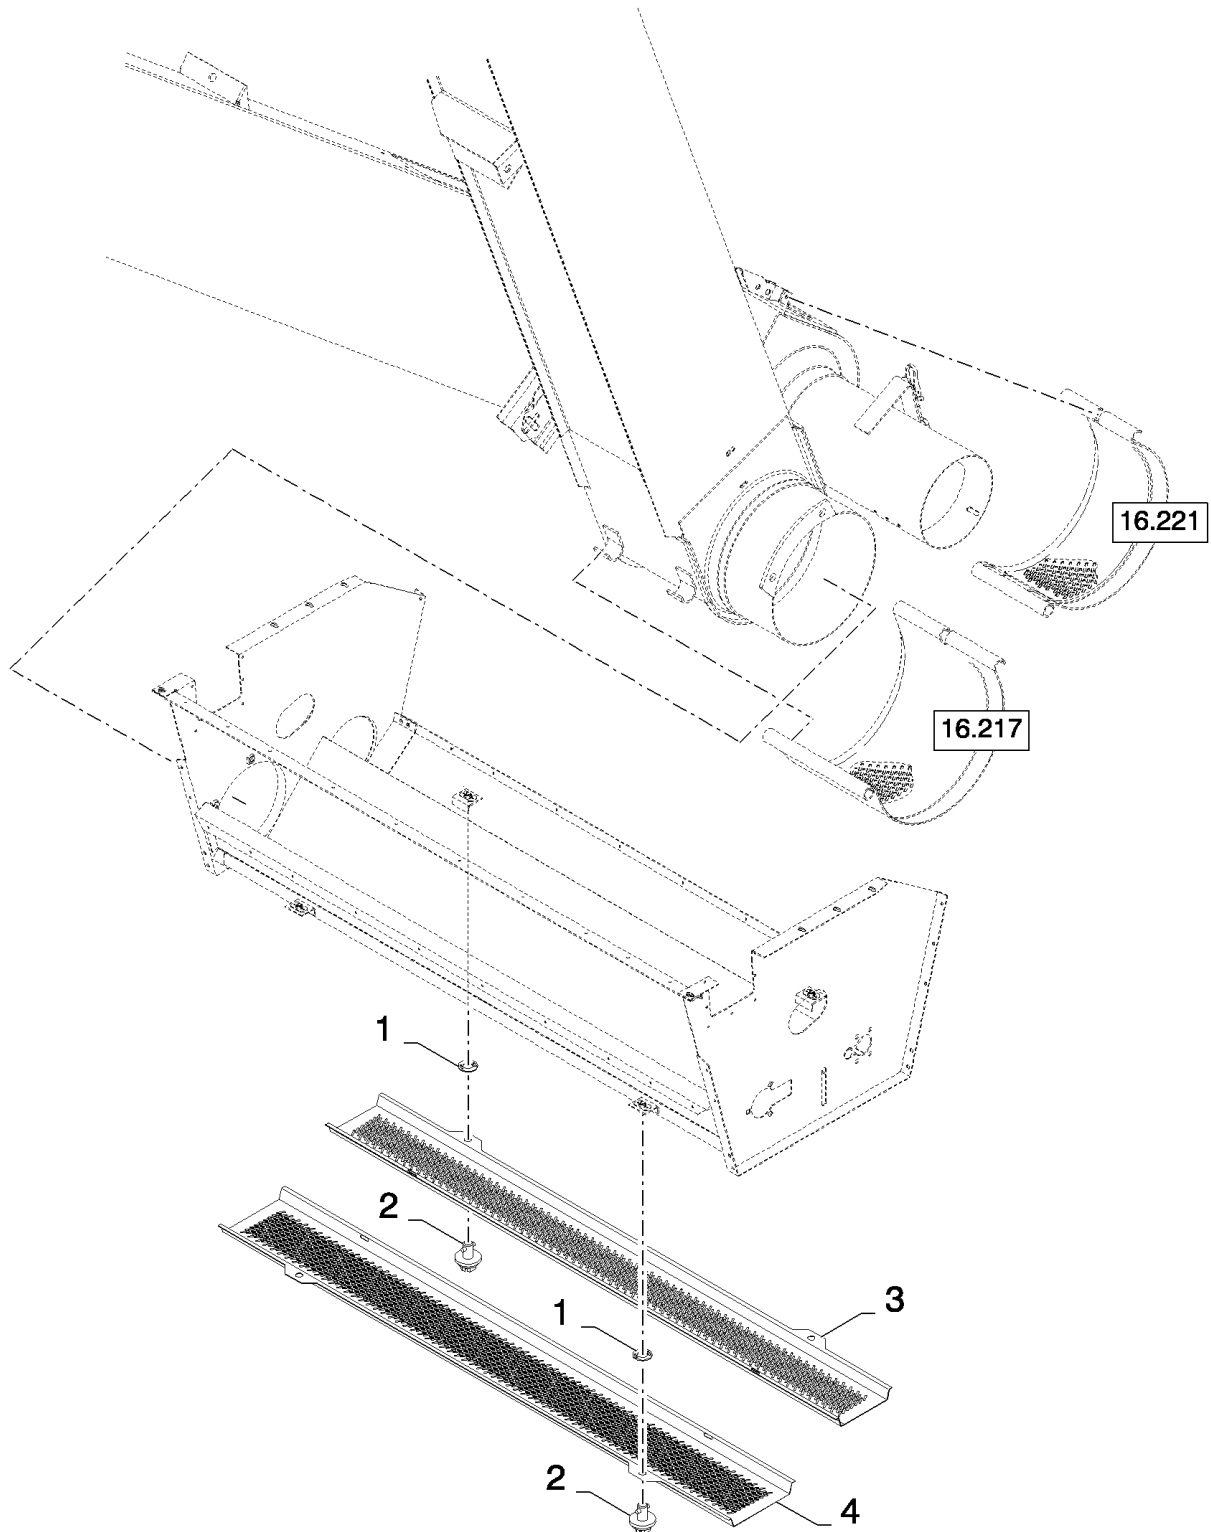

15.208(01) PERFORATED PLATE

CSX7080 D660 - COMBINE (9/08-)

15.208(01) PERFORATED PLATE

сылка	Номер детали	Кол-во	Описание
1	9514605	4	WASHER, LOCK, M9.8 x 18.5,
2	9514603	4	LOCK,
3	84982652	1	GUARD, , FOR CSX7040, CSX7050, CSX7050 HILLSIDE AND CSX7060 ONLY
3	84982659	1	GUARD, , FOR CSX7070 AND CSX7080 ONLY
4	84982654	1	GUARD, , FOR CSX7040, CSX7050, CSX7050 HILLSIDE AND CSX7060 ONLY
4	84982657	1	GUARD, , FOR CSX7070 AND CSX7080 ONLY