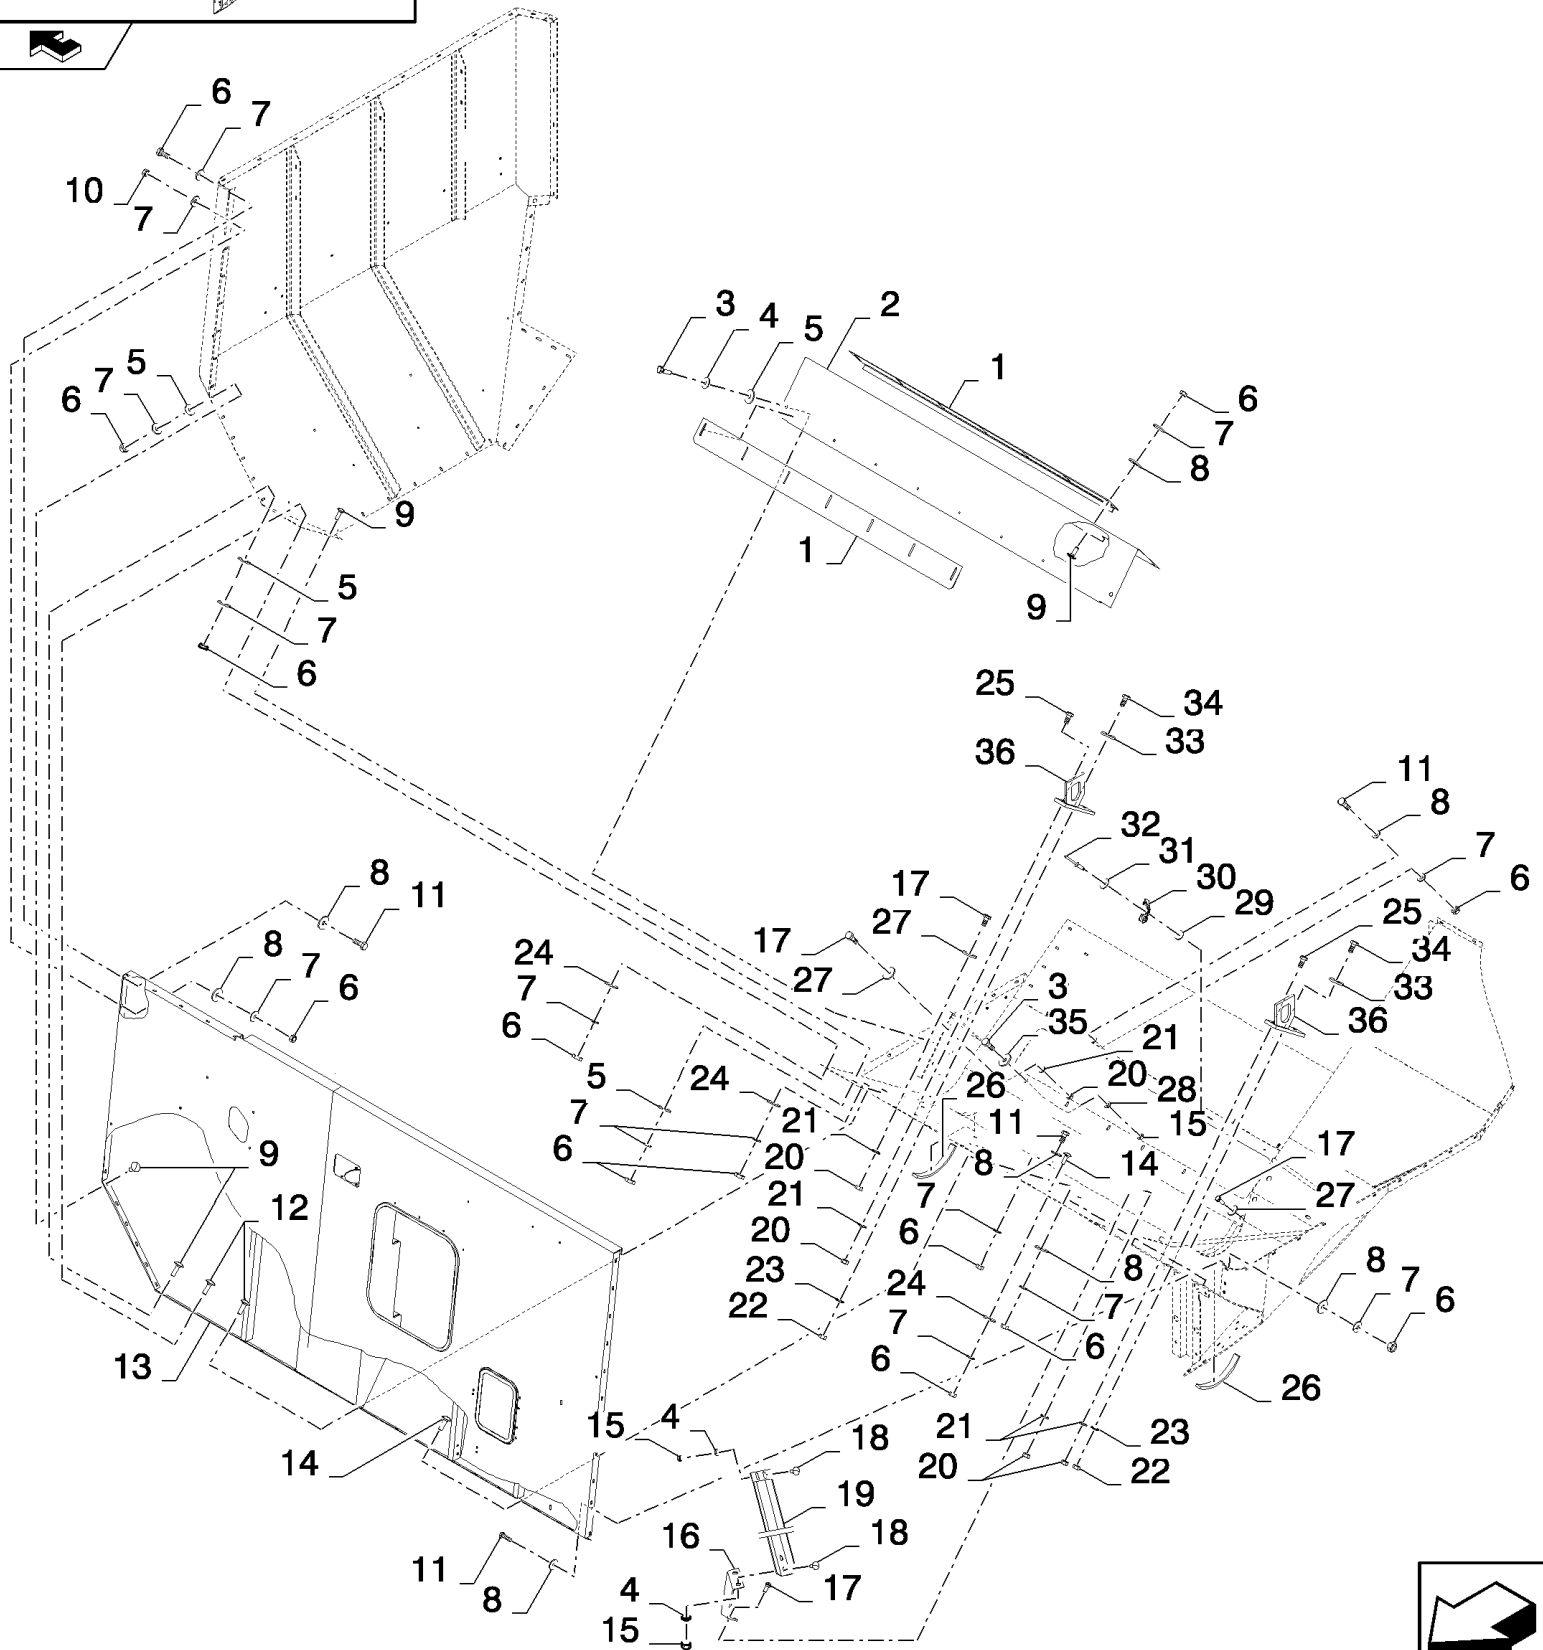

16.222(01) GRAINTANK

сылка	Номер детали	Кол-во	Описание
1	84981932	2	PLATE, , FOR CSX7040, CSX7050 AND CSX7060 ONLY, FOR CSX7050 HILLSIDE AND LATERALE VERSION ONLY
1	84980260	2	PLATE, , FOR CSX7070 AND CSX7080 ONLY
2	84981933	1	PLATE, , FOR CSX7050 HILLSIDE AND LATERALE VERSION ONLY, FOR CSX7040, CSX7050 AND CSX7060 ONLY
2	84980259	1	PLATE, , FOR CSX7070 AND CSX7080 ONLY
3	120104	8	BOLT, Hex, M8 x 20, 8.8,
4	322358	6	WASHER, SPRING, Belleville, M8,
5	140041	14	WASHER, M8 x 28 x 3,
6	9706755	AR	NUT, M6, CI 8,
7	412649	AR	WASHER, SPRING, Belleville, M6,
8	140040	AR	WASHER, M6 x 22 x 2,
9	86512439	26	BOLT, CARRIAGE, Short NK, M6 x 16, CI8.8, Full Thd,
10	86508568	AR	SCREW, Hex, M6 x 16, 8.8,
11	120100	AR	BOLT, Hex, M6 x 20, 8.8,
12	9706703	11	BOLT, CARRIAGE, Short NK, M6 x 20, CI8.8, Full Thd,
13	84981054	1	PLATE, , FOR CSX7050 HILLSIDE ONLY
13	84448331	1	PLATE, , FOR CSX7040 AND CX7050 LATERALE VERSION ONLY
13	87686446	1	PLATE, , FOR CSX7050 AND CSX7060 ONLY
13	84982578	1	PLATE, , FOR CSX7070 ONLY
13	84983285	1	PLATE, , FOR CSX7080 ONLY
14	86512441	5	BOLT, CARRIAGE, Short NK, M6 x 30, CI8.8, Full Thd,
15	9706690	10	NUT, M8, CI 8,
16	87368894	1	SUPPORT, , FOR CSX7050 HILLSIDE AND LATERALE VERSION ONLY, FOR CSX7040, CSX7050 AND CSX7060 ONLY
16	84983469	1	SUPPORT, , FOR CSX7070 AND CSX7080 ONLY
17	9706687	10	BOLT, Hex, M12 x 30, 8.8, Full Thd,
18	86507486	4	BOLT, CARRIAGE, Short NK, M8 x 20, CI8.8, Full Thd,
19	84981056	1	SUPPORT, , FOR CSX7050 HILLSIDE ONLY
19	84980854	1	SUPPORT, , FOR CSX7040 AND CX7050 LATERALE VERSION ONLY, FOR CSX7050 AND CSX7060 ONLY
19	84447960	1	SUPPORT, , FOR CSX7070 AND CSX7080 ONLY
20	9706685	10	NUT, M12, CI 8,
21	140046	10	WASHER, SPRING, Belleville, M12,
22	100020	2	NUT, M16, CI 8,
23	140048	2	WASHER, SPRING, Belleville, M16,
24	140016	13	WASHER, M8 x 16 x 1.6,
25	86629541	3	BOLT, Hex, M12 x 40, 8.8, Full Thd,
26	400908	AR	SEAL, L=0.4M
27	84014353	9	WASHER, LOCK,
28	412650	6	WASHER, SPRING, Belleville, M8,
29	335872	5	WASHER, M4 x 15 x 2 Thk,
30	362786	5	FASTENER,
31	362785	5	WASHER, BELLEVILLE, M5.5 x 15 x 0.5 Thk,
32	446453	5	RIVET,