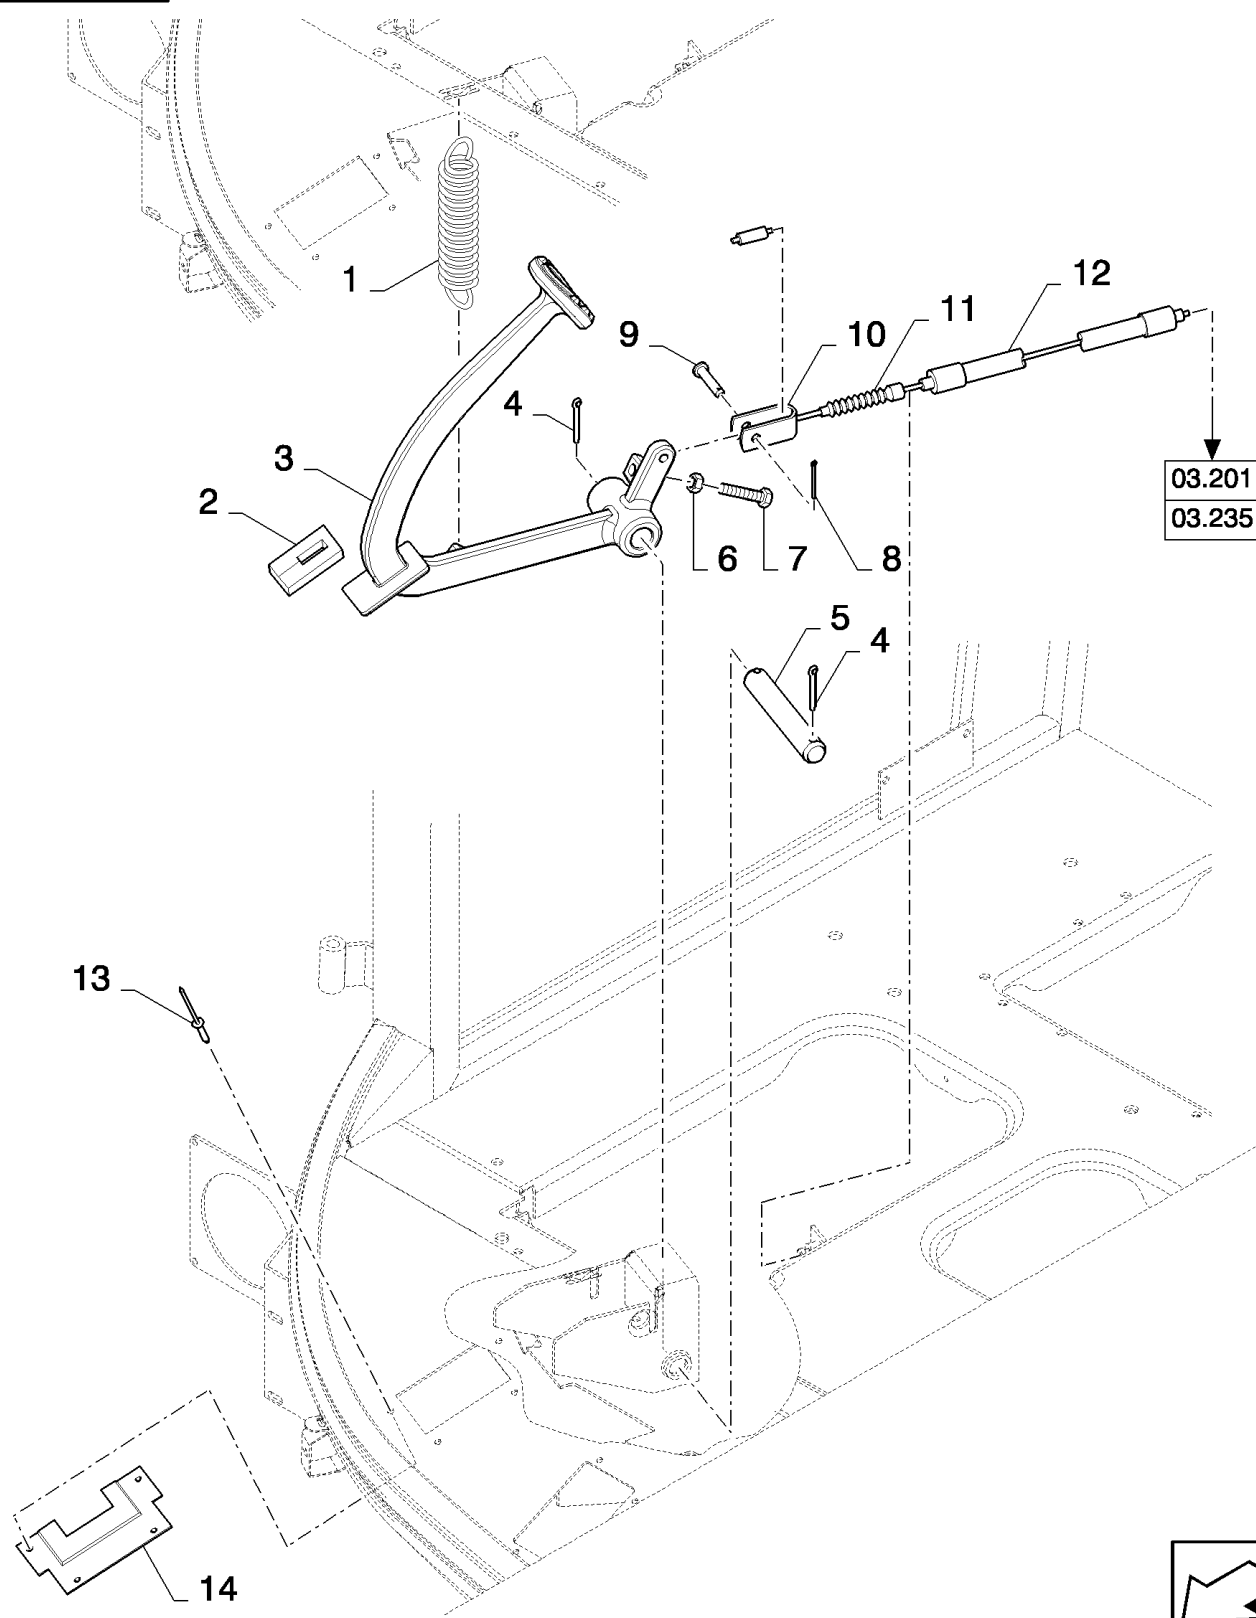

03.234(01) DIFFERENTIAL LOCK CONTROL

03.201
03.235

03.234(01) DIFFERENTIAL LOCK CONTROL

сылка	Номер детали	Кол-во	Описание
1	9811656	1	SPRING,
2	89839853	1	ELEMENT, SEALING,
3	84807196	1	PEDAL,
4	412685	2	PIN, SPLIT (COTTER), M4 x 32,
5	390066	1	PIN,
6	9706690	1	NUT, M8, CI 8,
7	43128	1	BOLT, Hex, M8 x 30, 8.8,
8	86977785	1	PIN, SPLIT (COTTER), M1.6 x 20,
9	376876	1	PIN, CLEVIS, M6 x 30,
10	388340	1	YOKE,
11	427705	1	COVER,
12	9503174	1	CABLE,
13	425519	4	RIVET, Pop, M4 x 8.6,
14	9819825	1	COVER,