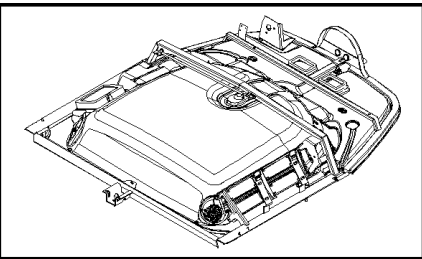

10.255(01) CAB ROOF

10.255(01) CAB ROOF

сылка	Номер детали	Кол-во	Описание
1	322357	19	WASHER, SPRING, Belleville, M6,
2	86508568	4	SCREW, Hex, M6 x 16, 8.8,
3	84814199	1	ARM, SUPPORTING,
4	431021	1	WASHER, SPECIAL,
5	84000834	16	PLUG,
6	84989341	1	PLUG,
7	86511831	2	SCREW, Cross Pan Hd, M6 x 25, M6x25
8	9500185	1	HANDLE, (9)
9	NSS	2	NOT SERVICED SEPARATELY,
10	9833239	2	NUT, M6
11	338413	1	BOLT, Hex, M6 x 60, 8.8,
12	84989197	1	SUPPORT,
13	9706755	2	NUT, M6, CI 8,
14	86977786	4	BOLT, Hex, M6 x 25, 8.8,
15	86585711	4	SCREW, Cross Pan Hd, M6 x 10,
16	82036366	AR	SECURING BAND, L=5.61M