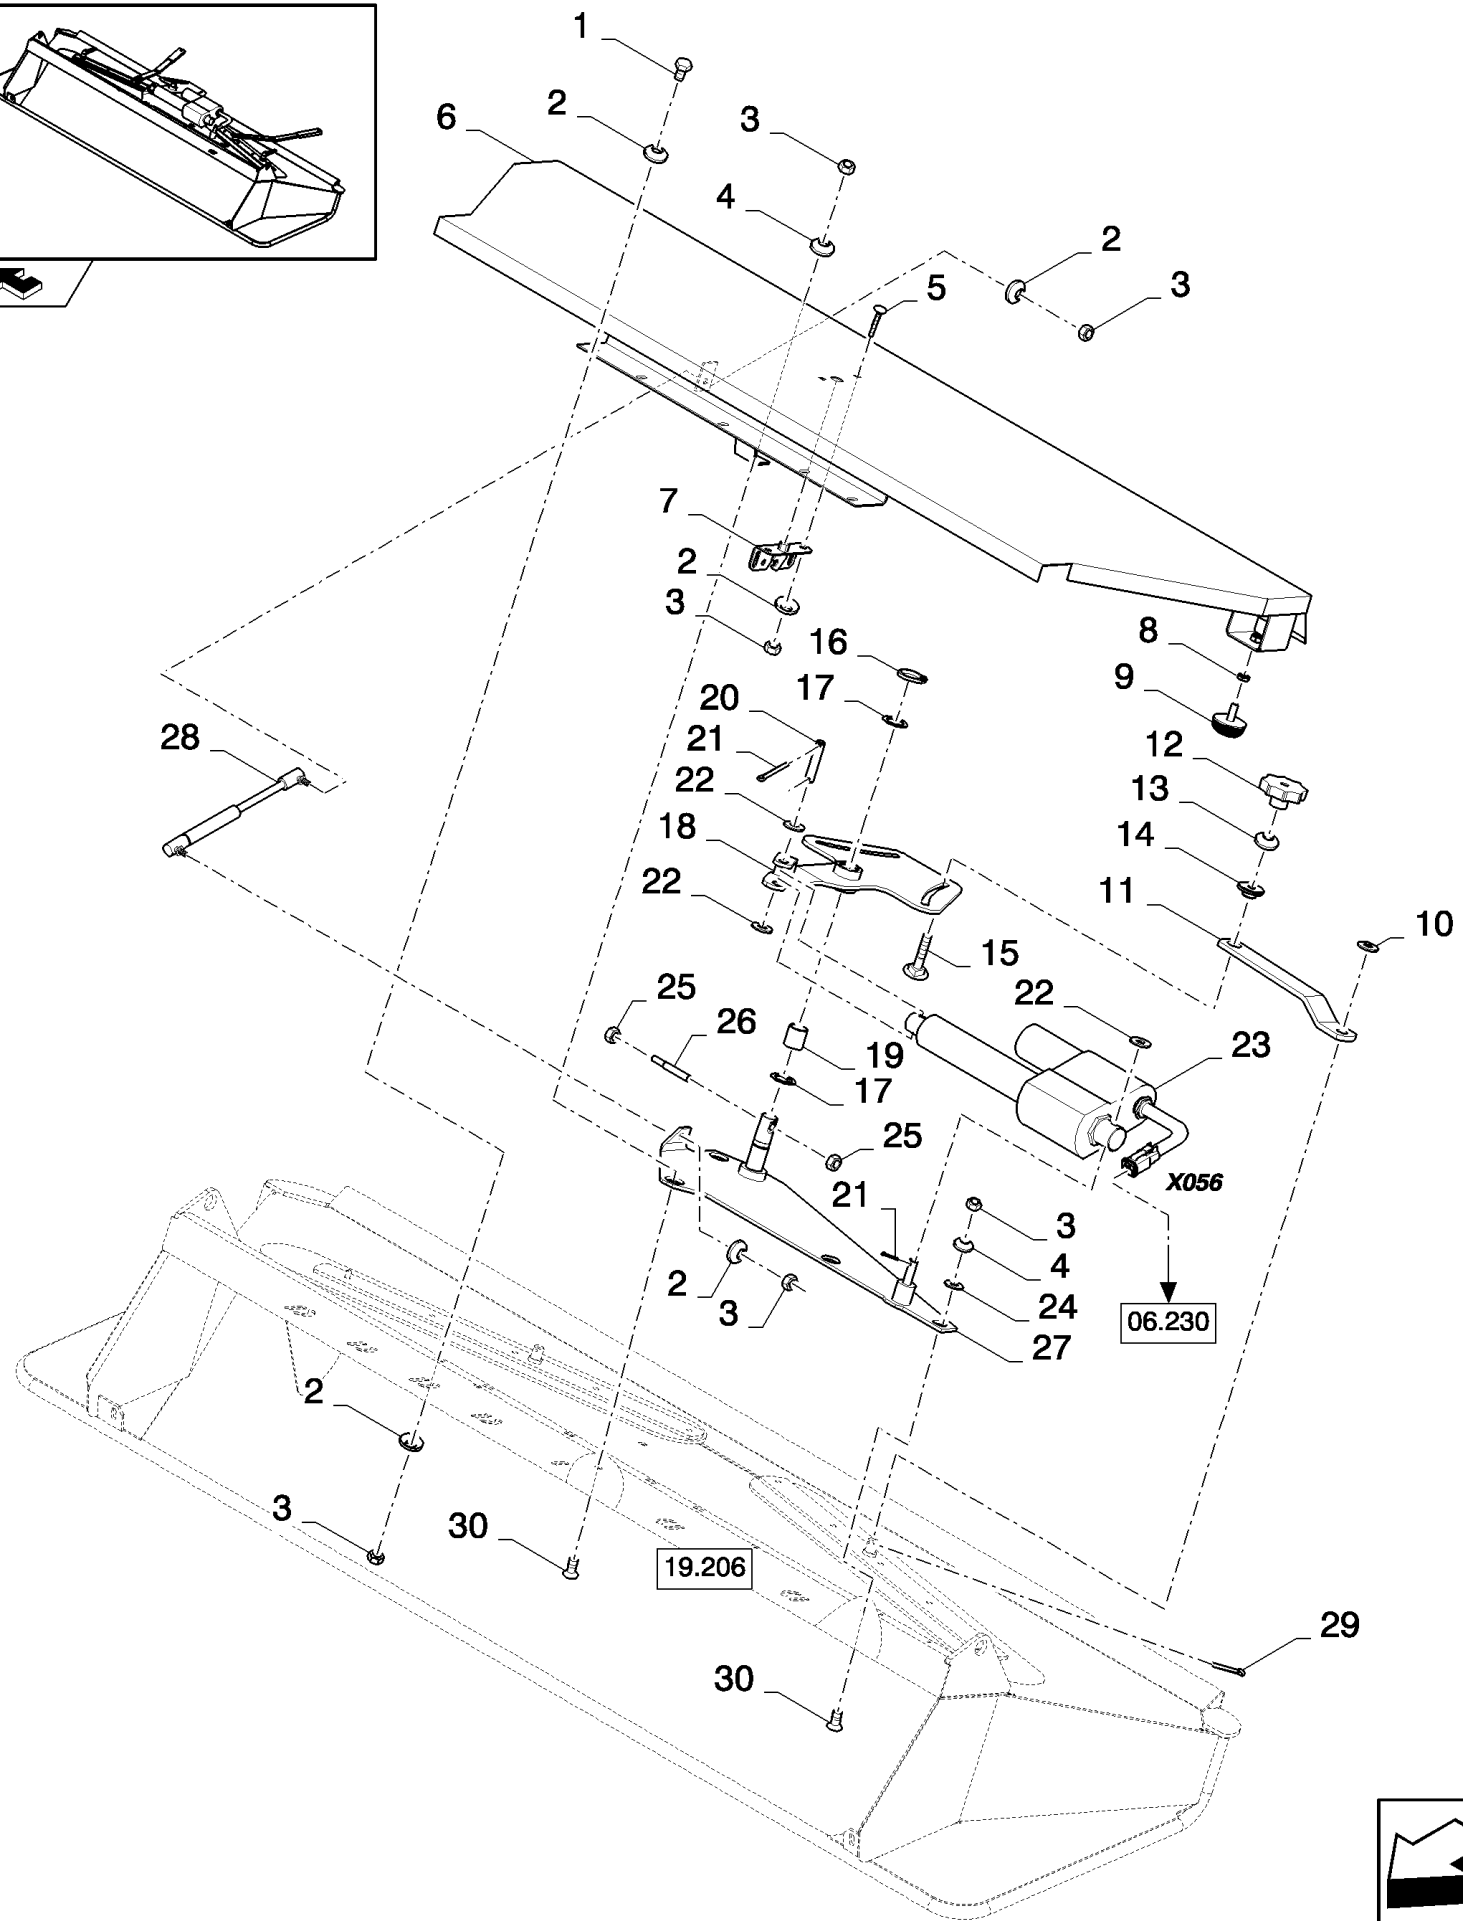

19.205(01) SPREADER HOOD, REMOTE CONTROL

19.205(01) SPREADER HOOD, REMOTE CONTROL

сылка	Номер детали	Кол-во	Описание
1	120104	5	BOLT, Hex, M8 x 20, 8.8,
2	322358	14	WASHER, SPRING, Belleville, M8,
3	9706690	12	NUT, M8, CI 8,
4	412650	3	WASHER, SPRING, Belleville, M8,
5	86507486	2	BOLT, CARRIAGE, Short NK, M8 x 20, CI8.8, Full Thd,
6	84435678	1	COVER,
7	84015292	1	LOCK,
8	84807411	2	NUT, Thin, M10 x 1.5, CI 04,
9	190029	2	INSULATOR BLOCK,
10	378246	2	WASHER, M16,
11	84435480	2	LINKAGE,
12	84440562	2	KNOB,
13	140045	2	WASHER, SPRING, Belleville, M10,
14	84435513	2	BUSHING,
15	350459	2	SCREW, Short NK, M10 x 50, CI8.8, Full Thd,
16	370002	1	RING, SNAP, M25, Ext,
17	140103	2	WASHER, M26 x 38 x 1 Thk,
18	84435495	1	LEVER,
19	80395589	1	SLEEVE,
20	84017216	1	PIN,
21	130003	3	PIN, SPLIT (COTTER), M3.2 x 20,
22	378245	3	WASHER, M13 x 28 x 2 Thk,
23	84018921	1	ACTUATOR, , SEE FIGURE 06.701
24	554195	2	WASHER, 9MM
25	100016	2	NUT, M10, CI 8,
26	84018597	1	ROD, THREADED,
27	84435645	1	SUPPORT,
28	89994348	1	GAS STRUT,
29	130004	2	PIN, SPLIT (COTTER), M3.2 x 25,
30	412495	3	SCREW, Hex Soc Flat Hd, M8 x 20, 8.8, M8x20