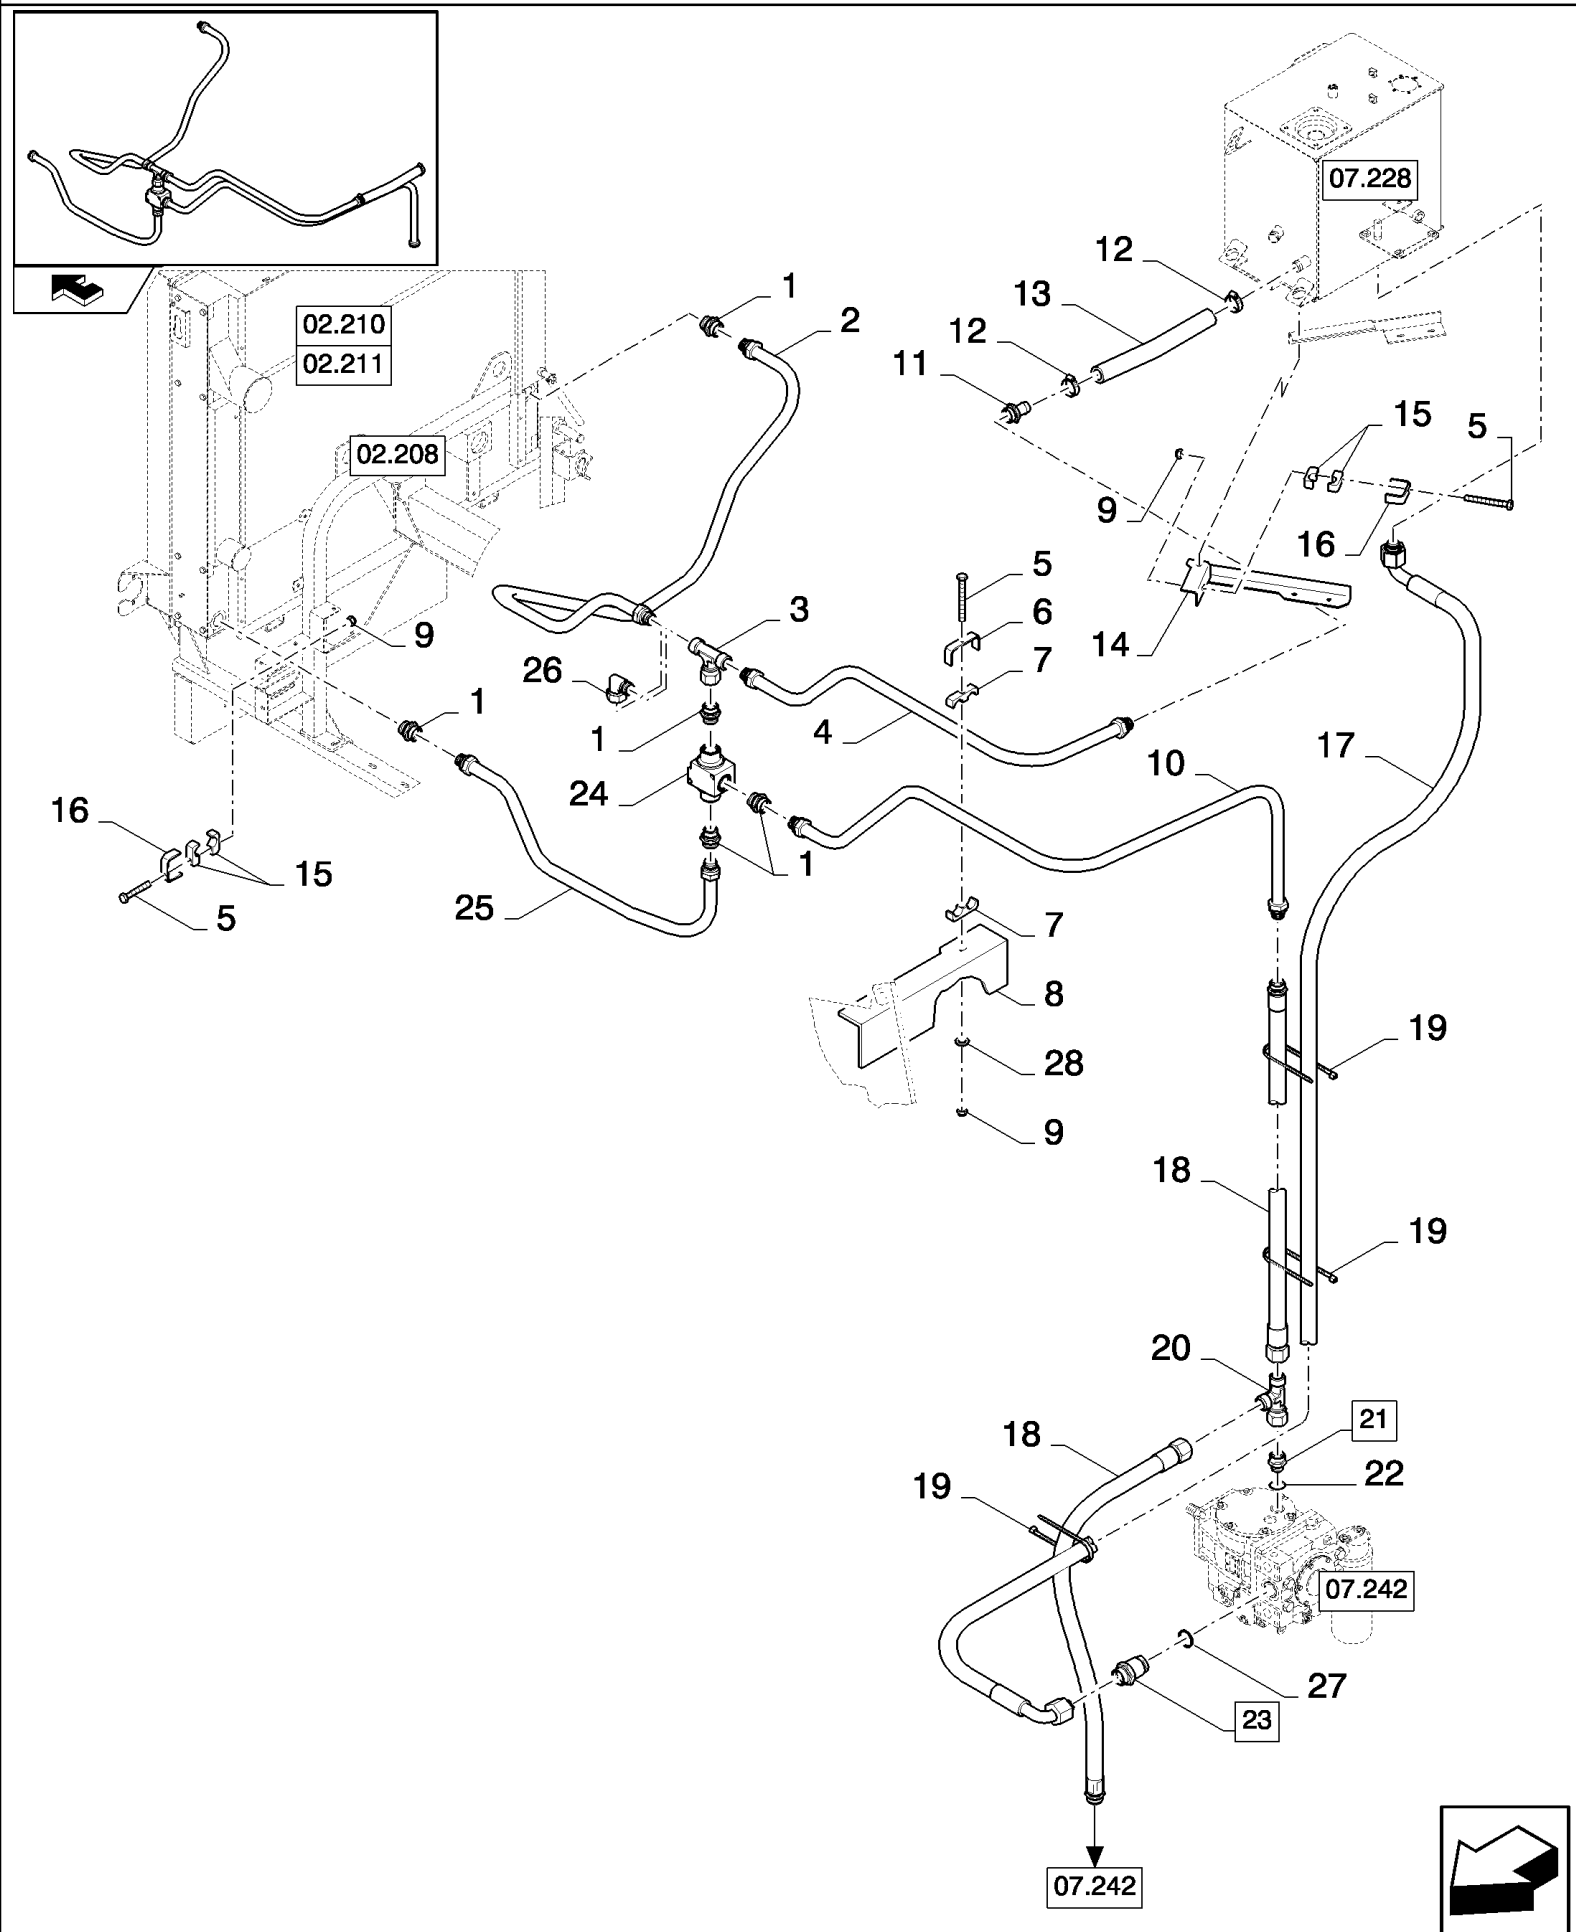

сылка	Номер детали	Кол-во	Описание
1	84435557	1	SUPPORT,
2	9706755	8	NUT, M6, CI 8,
3	322357	9	WASHER, SPRING, Belleville, M6,
4	335021	3	CLAMP,
5	120100	5	BOLT, Hex, M6 x 20, 8.8,
6	87742042	1	PLATE,
7	86629542	3	NUT, LOCK, M8 x 1.25, CI 8,
8	84435979	3	CLAMP,
9	86977784	3	SCREW, Hex, M8 x 60, CI 8.8, Full Thd,
10	84058945	4	WASHER,
11	100020	4	NUT, M16, CI 8,
12	84015554	8	BOLT, Hex, 1/2"-13 x 1 3/4", 12.9,
13	396718	2	STRAP, CABLE,
14	9706685	4	NUT, M12, CI 8,
15	140046	4	WASHER, SPRING, Belleville, M12,
16	401108	1	SHIELD, L=0,48M
17	86592701	4	WASHER, M12 x 35 x 5, HT, 14MM
18	14464080	2	O-RING, -222, 70 Duro, 1.484" ID x .139" Thk,
19	87700223	1	PUMP, HYDROSTATIC,
20	87748507	3	BUSHING,
21	84076895	1	SET SCREW, Hex Soc, M10 x 50,
22	84433228	1	SUPPORT,
23	9850685	3	BOLT, Hex, M6 x 90, 8.8, M6x90
24	86624184	6	WASHER, M8 x 16 x 1.6,
25	84021707	3	CONNECTOR, HYD., 9/16"-18, (26)
26	9617873	1	O-RING, 6-1, 90 Duro, .468" ID x .078" Thk,
27	43127	2	BOLT, Hex, M8 x 25, 8.8,
28	412185	4	BOLT, CARRIAGE, Short NK, M16 x 50, CI8.8, Full Thd,
29	9706690	2	NUT, M8, CI 8,
30	120101	1	BOLT, Hex, M6 x 30, 8.8, Full Thd,
31	89819078	1	LEVER,
32	750157	1	BALL JOINT,
33	353108	2	O-RING, -219, 70 Duro, 1.296" ID x .139" Thk,
34	87714437	1	PIPE, PRESSURE,
35	87714436	1	PIPE, PRESSURE,
36	84015552	8	BOLT, Hex, 7/16"-14 x 1/2", 12.9,
37	87714438	1	TUBE, HYD,
38	457573	1	ELBOW,
39	9511910	1	CONNECTOR, HYD., (40)
40	167266	1	O-RING, 12-1, 90 Duro, .924 ID x .116" Thk,
41	84800587	1	MOTOR, HYDROSTATIC,
42	84071765	1	RING,
43	84818315	4	STUD,