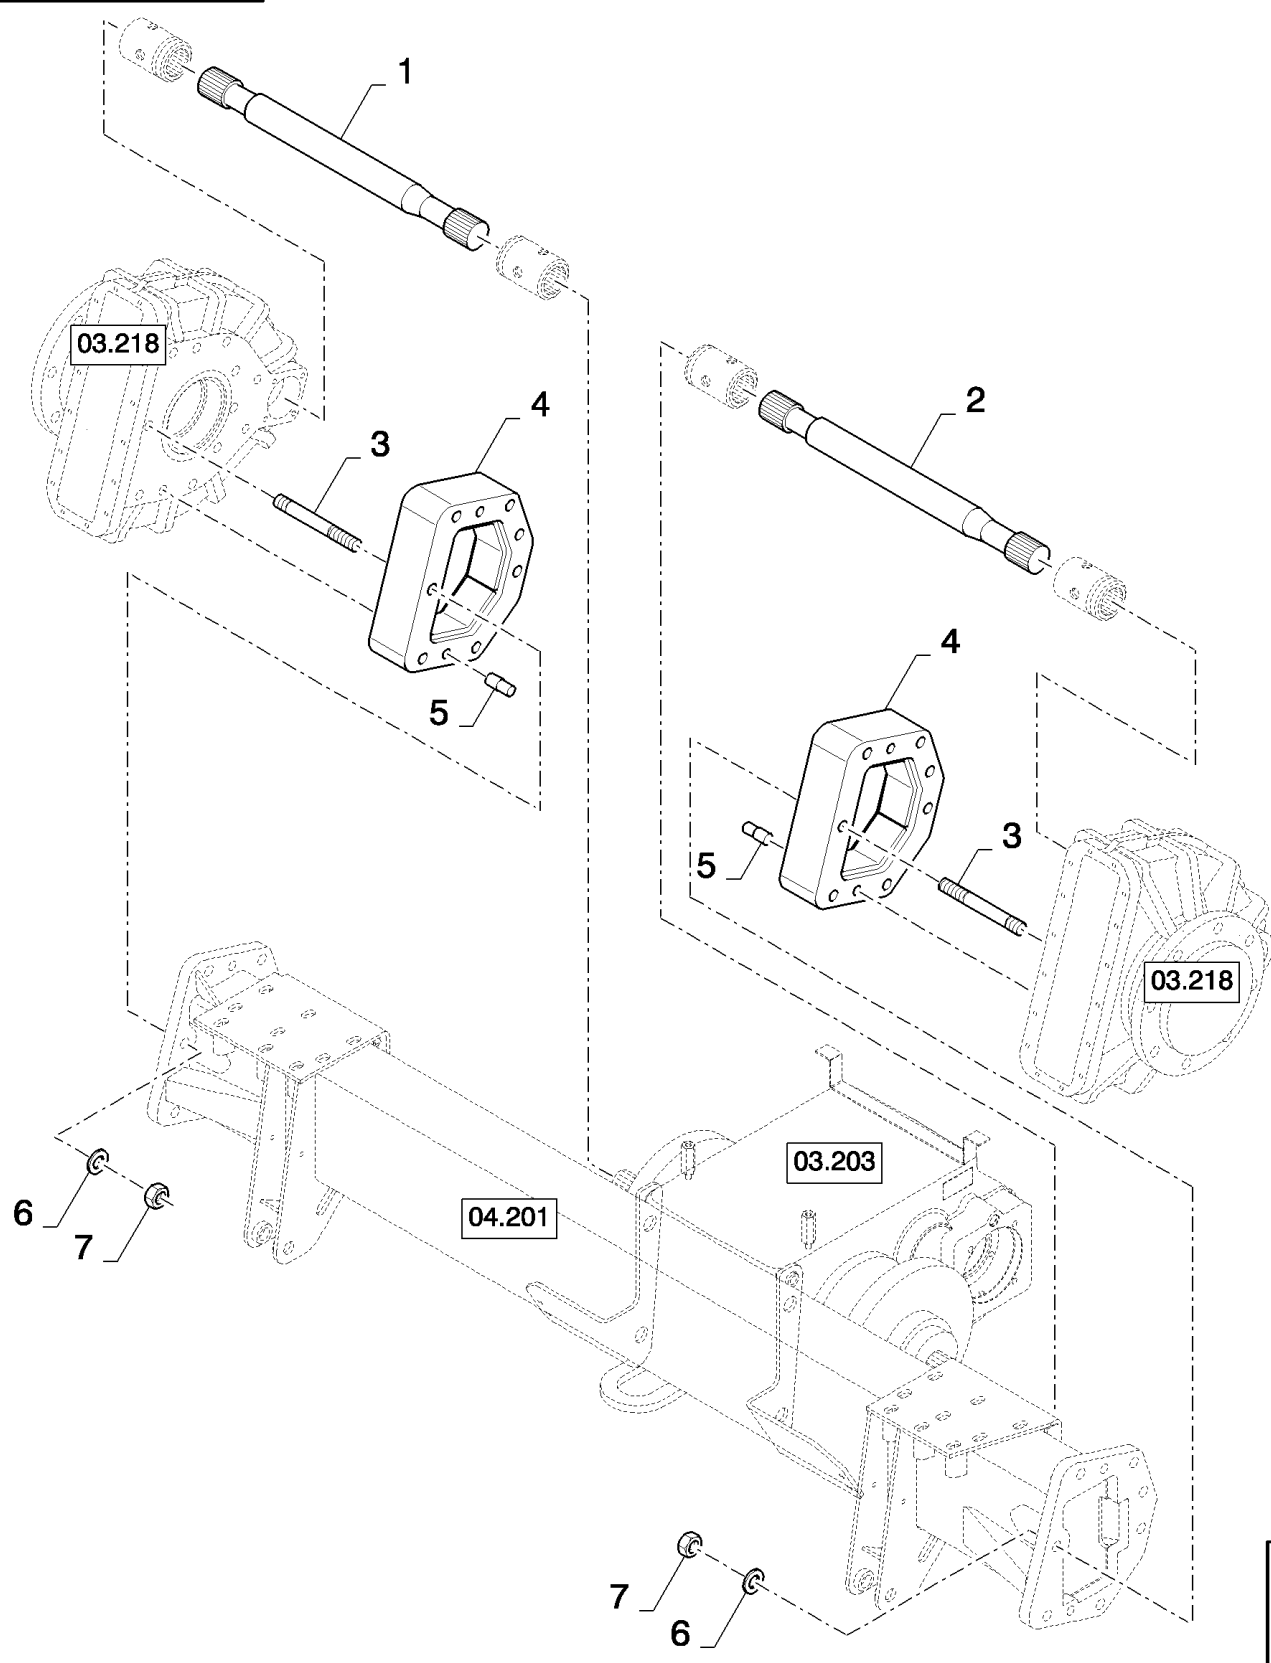

04.202(01) EXTENSIONS

04.202(01) EXTENSIONS

сылка	Номер детали	Кол-во	Описание
1	84449075	1	SHAFT, CONTROL,
2	84449072	1	SHAFT, CONTROL,
3	84448850	16	STUD,
4	84448890	2	EXTENSION,
5	84448920	4	PIN,
6	394632	16	WASHER, M20 x 40 x 4, HT,
7	9847024	16	NUT, M20, CI 10,