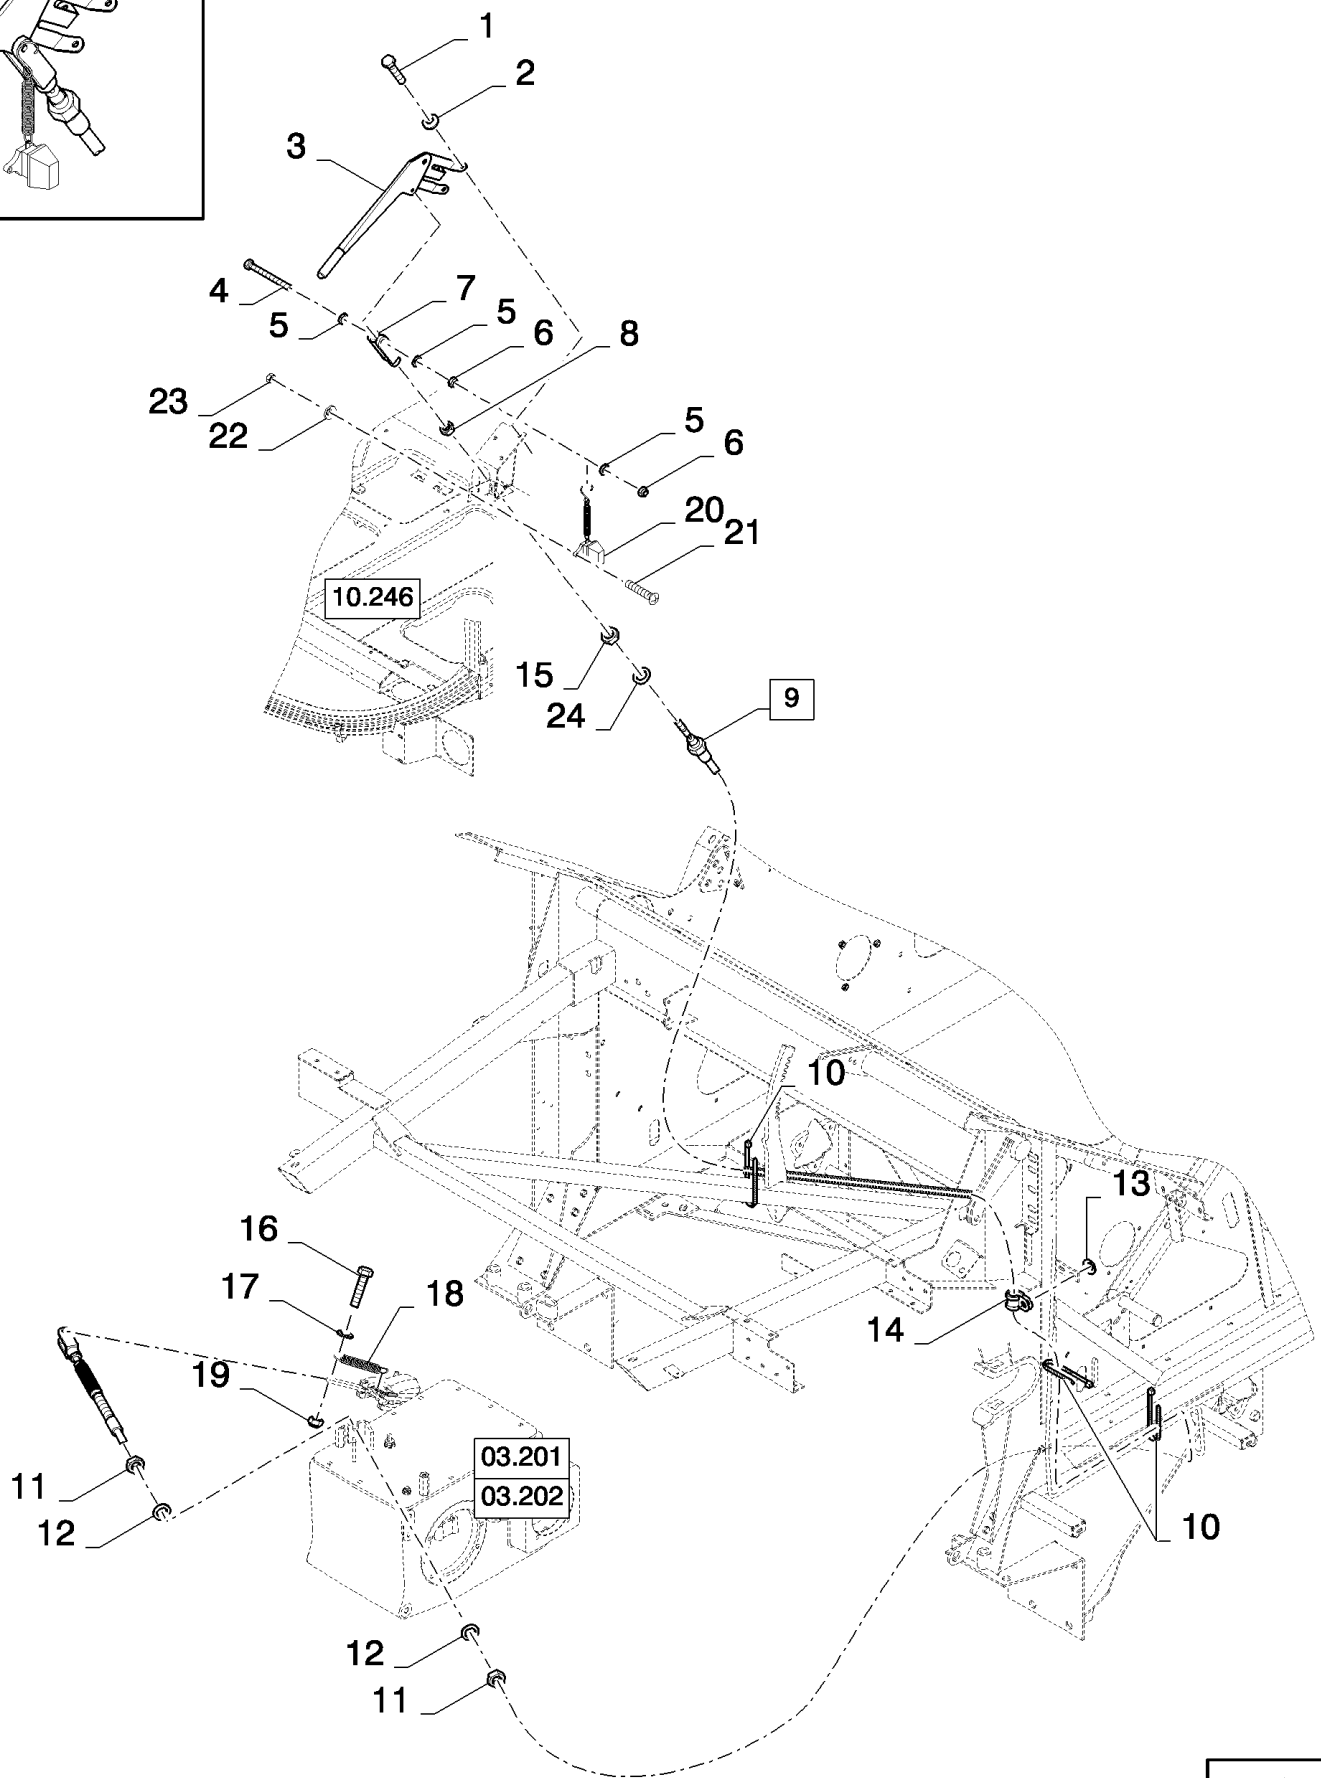

03.238(01) TRANSMISSION HANDBRAKE

03.238(01) TRANSMISSION HANDBRAKE

сылка	Номер детали	Кол-во	Описание
1	120104	3	BOLT, Hex, M8 x 20, 8.8,
2	322358	3	WASHER, SPRING, Belleville, M8,
3	388341	1	BRAKE, HAND,
4	120056	1	BOLT, Hex, M6 x 50, 8.8,
5	140040	3	WASHER, M6 x 22 x 2,
6	353308	2	NUT, M6 x 1, CI 8,
7	89850630	1	CLEVIS,
8	100016	1	NUT, M10, CI 8,
9	84004404	1	CABLE, (25 to 27)
10	9993154	4	ELASTIC STRAP,
11	NSS	2	NOT SERVICED SEPARATELY,
12	NSS	2	NOT SERVICED SEPARATELY,
13	322357	1	WASHER, SPRING, Belleville, M6,
14	335021	1	CLAMP,
15	NSS	1	NOT SERVICED SEPARATELY,
16	120068	1	BOLT, Hex, M10 x 40, 8.8, Full Thd,
17	378244	1	WASHER, M10 x 24 x 2 Thk,
18	29833	1	SPRING,
19	100037	1	NUT, M10 x 1.5, CI 8,
20	470041	1	SWITCH ASSY, S42 - PARKING BRAKE SWITCH
21	86511824	2	SCREW, Cross Pan Hd, M4 x 20,
22	322355	2	WASHER, Belleville, M4,
23	43645	2	SCREW, Hex Flat Hd, M4 x 12, 4.8,
24	140045	1	WASHER, SPRING, Belleville, M10,