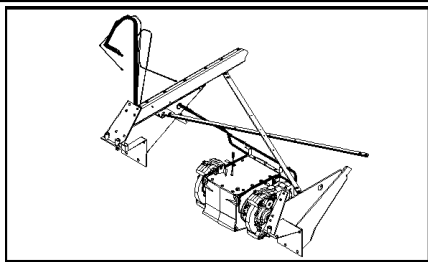

03.230(01) CIRCUIT FOR HYDRAULIC BRAKES

03.230(01) CIRCUIT FOR HYDRAULIC BRAKES

сылка	Номер детали	Кол-во	Описание
1	84814932	4	CLAMP,
2	87387707	1	BRAKE LINE,
3	84062540	6	CONNECTOR, HYD.,
4	87387709	1	BRAKE LINE,
5	84814933	5	CLAMP,
6	84989542	1	BRAKE LINE,
7	84989503	1	BRAKE LINE,
8	84435608	2	BRACKET,
9	425520	4	RIVET,
10	9824840	5	WASHER, M4.3 x 9 x 0.8,
11	425524	5	RIVET, Pop, M2.3 x 17.5,