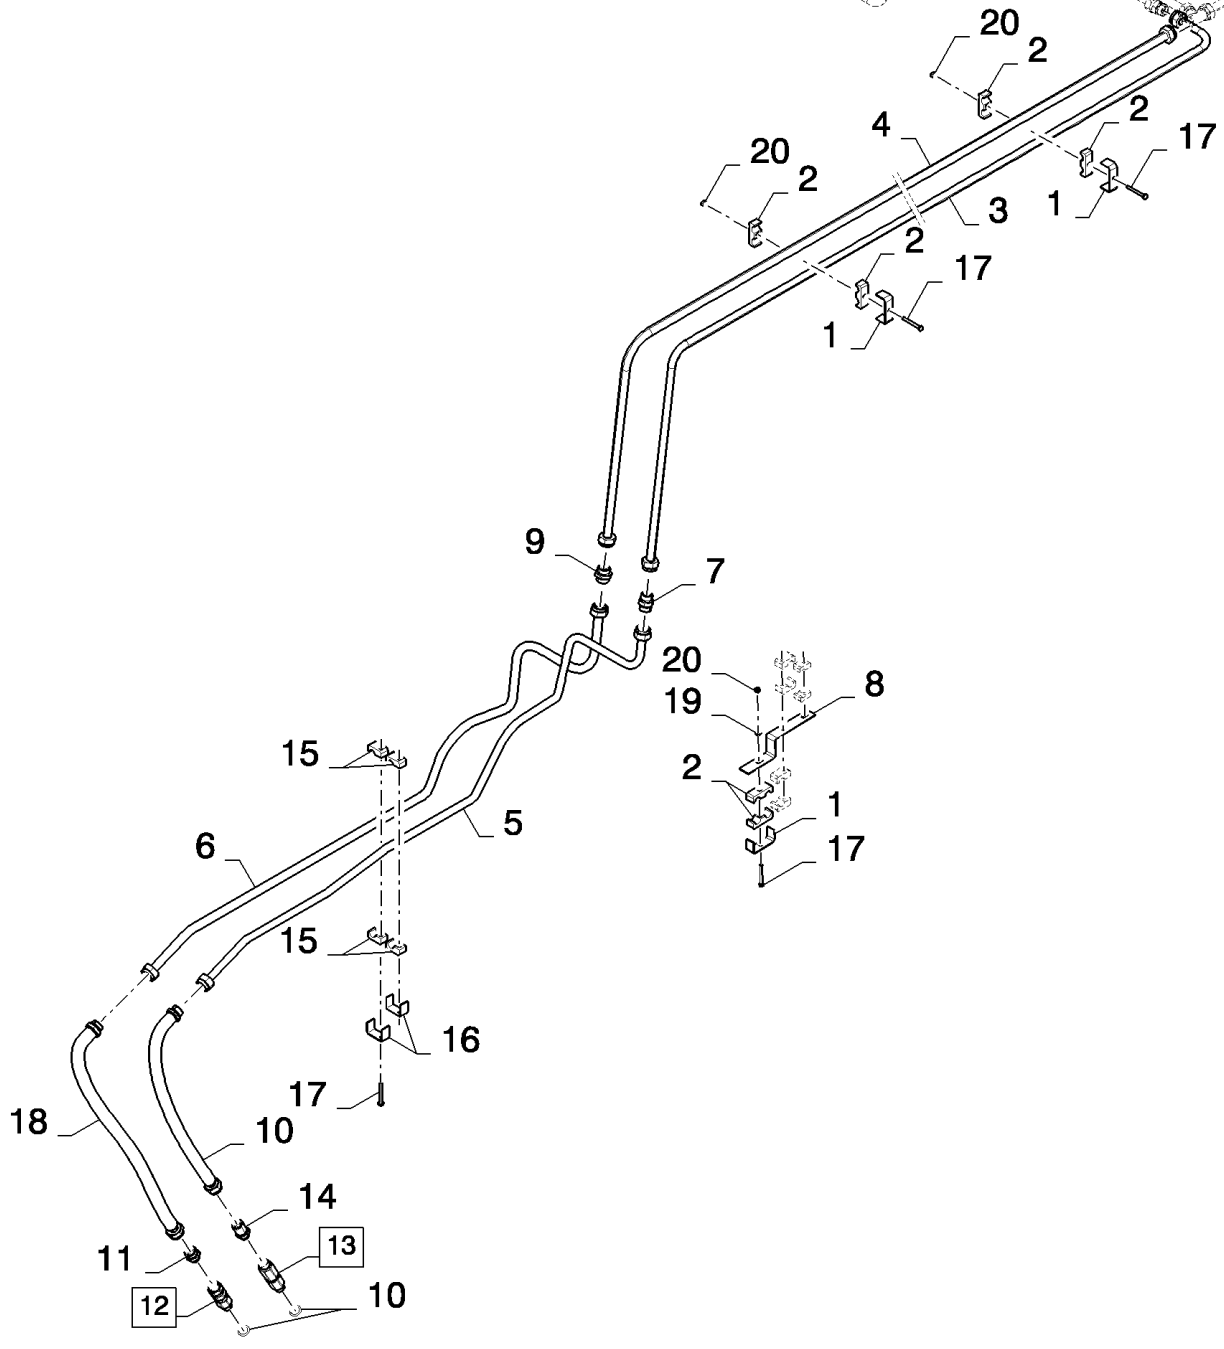

07.273(01) HYDRAULIC REEL DRIVE

CSX7080 D660 - COMBINE (9/08-)

07.273(01) HYDRAULIC REEL DRIVE

сылка	Номер детали	Кол-во	Описание
1	84814948	4	SUPPORT,
2	430356	8	CLAMP,
3	87389995	1	TUBE, HYD,
4	87364734	1	TUBE, HYD,
5	87669604	1	TUBE, HYD,
6	87669602	1	TUBE, HYD,
7	335174	1	CONNECTOR, HYD., M24 x 1.5,
8	87388987	1	BRACKET,
9	335173	1	CONNECTOR, HYD.,
10	87497634	1	HOSE, FLEXIBLE, , FOR LATERALE ONLY, FOR CSX7070 ONLY
10	84433549	1	HOSE, FLEXIBLE, , FOR CSX7040, CSX7050, CSX7060 AND CSX7080 ONLY
11	84437854	1	CONNECTOR, HYD.,
12	84435503	1	CONNECTOR, HYD., (19)
13	84435502	1	CONNECTOR, HYD., (19)
14	9513143	1	CONNECTOR, HYD.,
15	433007	4	CLAMP,
16	433100	2	SUPPORT,
17	120056	5	BOLT, Hex, M6 x 50, 8.8,
18	87497633	1	HOSE, FLEXIBLE, , FOR LATERALE ONLY, FOR CSX7070 ONLY
18	84433494	1	HOSE, FLEXIBLE, , FOR CSX7040, CSX7050, CSX7060 AND CSX7080 ONLY
19	86623898	1	SEAL, M17 OD x 3.2 Thk,
20	353308	3	NUT, M6 x 1, CI 8,