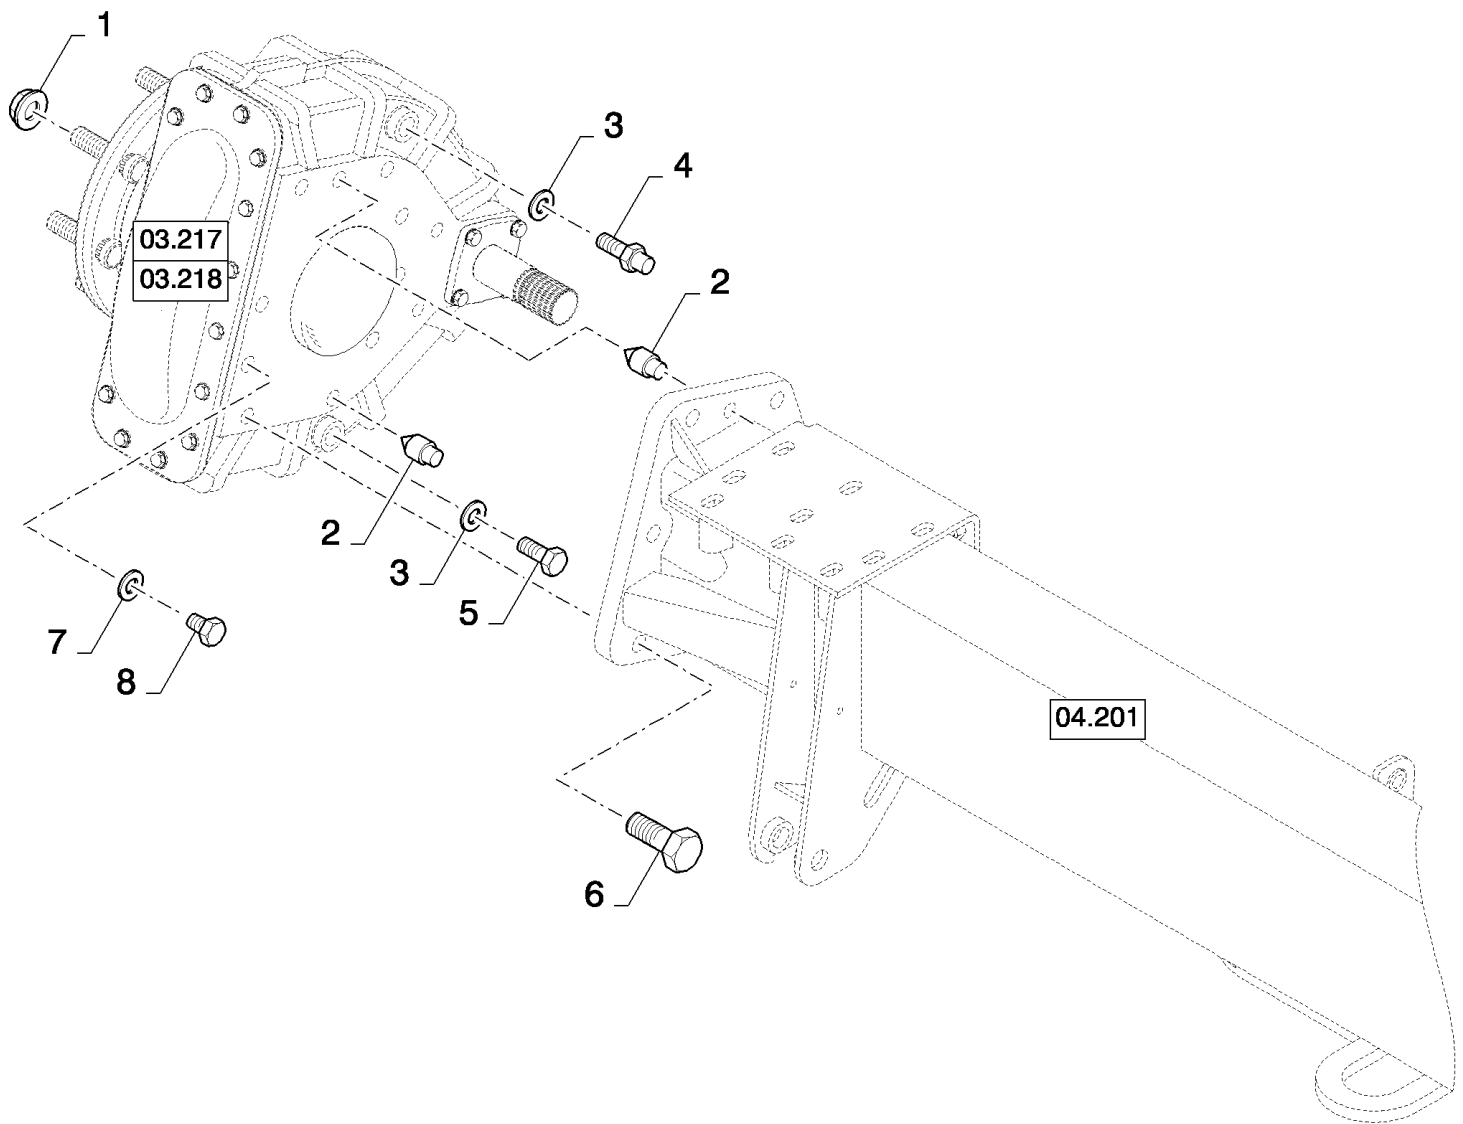

сылка	Номер детали	Кол-во	Описание
1	87558440	1	HOUSING, FINAL DRIVE, (2 to 33)
2	87539683	1	HOUSING, FINAL DRIVE,
3	410920	1	SEAL,
4	613212	1	FLANGE,
5	754567	1	BEARING, ROLLER, TAPERED,
6	84458011	1	GEAR, DRIVING,
7	382950	1	SHIM, 0.5mm Thk,
8	382949	1	SHIM, 0.2mm Thk,
9	382948	4	SHIM, 0.05mm Thk,
10	754516	1	FLANGE,
11	66807	1	SEAL,
12	913107	1	O-RING, -235, 70 Duro, 3.109" ID x .139" Thk,
13	754565	1	BEARING, ROLLER, TAPERED,
14	86975648	1	BEARING, ROLLER, TAPERED,
15	87393056	1	FLANGE,
16	84814999	1	SPACER,
17	613200	1	SPACER,
18	751029	1	GEAR,
19	9832264	1	SEAL,
20	395393	1	SHIM, 0.5mm Thk,
21	395392	1	SHIM, 0.2mm Thk,
22	395391	2	SHIM, 0.05mm Thk,
23	382503	1	FLANGE,
24	84443546	3	SCREW,
25	613201	1	COVER,
26	913369	1	GASKET,
27	84074608	1	COVER,
28	87336072	1	PLATE, IDENTITY,
29	743794	18	WASHER,
30	330291	10	BOLT,
31	140045	26	WASHER, SPRING, Belleville, M10,
32	43138	18	BOLT, Hex, M10 x 20, 8.8, Full Thd,
33	43140	8	BOLT, Hex, M10 x 30, 8.8, Full Thd,