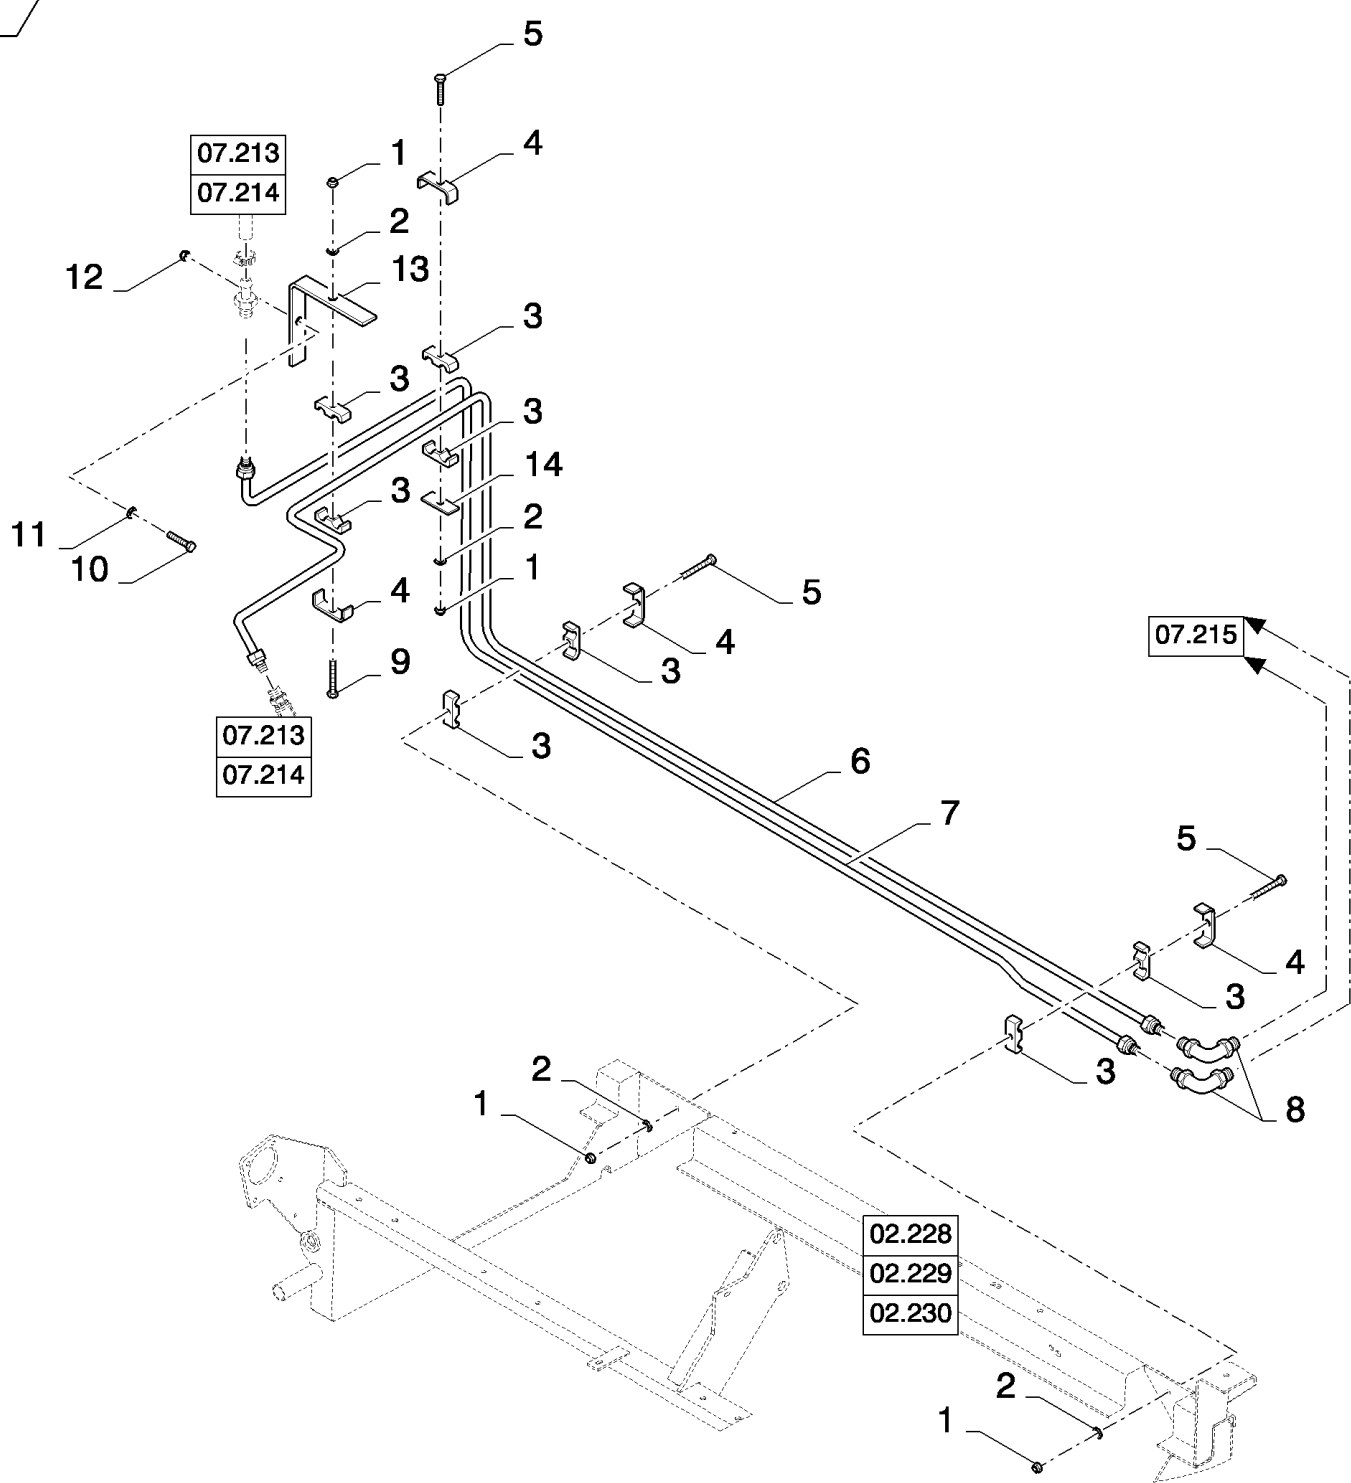

07.212(01) HYDRAULICS FOR ENGINE

CSX7080 D660 - COMBINE (9/08-)

07.212(01) HYDRAULICS FOR ENGINE

сылка	Номер детали	Кол-во	Описание
1	412152	4	NUT, LOCK, M6 x 1, CI 8.8,
2	86588450	4	WASHER, M6 x 12 x 1.6 Thk,
3	430356	8	CLAMP,
4	84814948	4	SUPPORT,
5	120056	2	BOLT, Hex, M6 x 50, 8.8,
6	87354115	1	TUBE, HYD, , FOR CSX7040, CSX7050, CSX7050 HILLSIDE AND CSX7060 ONLY
6	87354108	1	TUBE, HYD, , FOR CSX7070 AND CSX7080 ONLY
7	87378106	1	TUBE, HYD, , FOR CSX7040, CSX7050, CSX7050 HILLSIDE AND CSX7060 ONLY
7	87354097	1	TUBE, HYD, , FOR CSX7070 AND CSX7080 ONLY
8	84439317	2	CONNECTOR, HYD.,
9	338413	1	BOLT, Hex, M6 x 60, 8.8,
10	43140	1	BOLT, Hex, M10 x 30, 8.8, Full Thd,
11	140045	1	WASHER, SPRING, Belleville, M10,
12	100016	1	NUT, M10, CI 8,
13	9813452	1	BRACKET,
14	434103	1	PLATE,