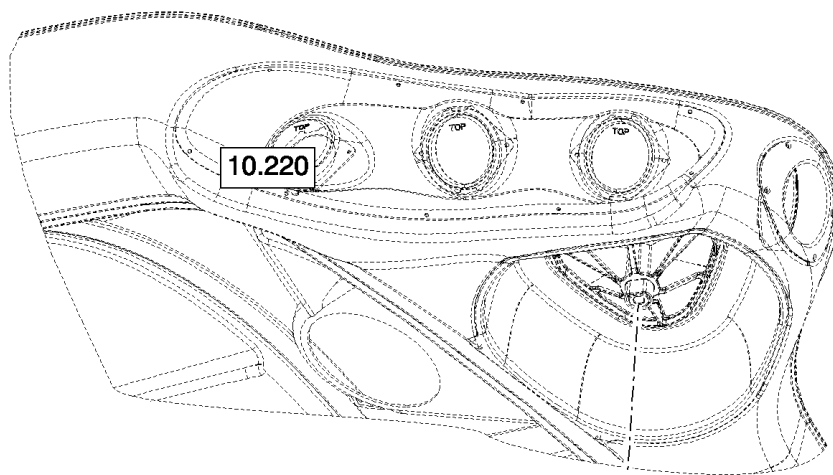

10.261(01) SCREEN WASHER FOR FRONT WINDOW

сылка	Номер детали	Кол-во	Описание
1	9507813	AR	COUPLING, L=3.6M
2	84037518	AR	HOSE, L=4.8M
3	84442498	4	CLIP,
4	84442497	1	NOZZLE, (5)
5	NSS	1	NOT SERVICED SEPARATELY,
6	84818443	2	CLAMP,
7	9512968	2	RIVET, Rivet
8	84037530	1	VALVE, CHECK,
9	87487298	1	RESERVOIR, WINDSH. WASH, (10 to 12)
10	87490073	1	
11	84037531	1	SEAL,
12	84037533	1	PUMP,
13	84002499	1	CLAMP,
14	86977786	2	BOLT, Hex, M6 x 25, 8.8,
15	322357	6	WASHER, SPRING, Belleville, M6,
16	9706755	4	NUT, M6, CI 8,
17	46288	1	GROMMET,
18	87487297	1	CAP,