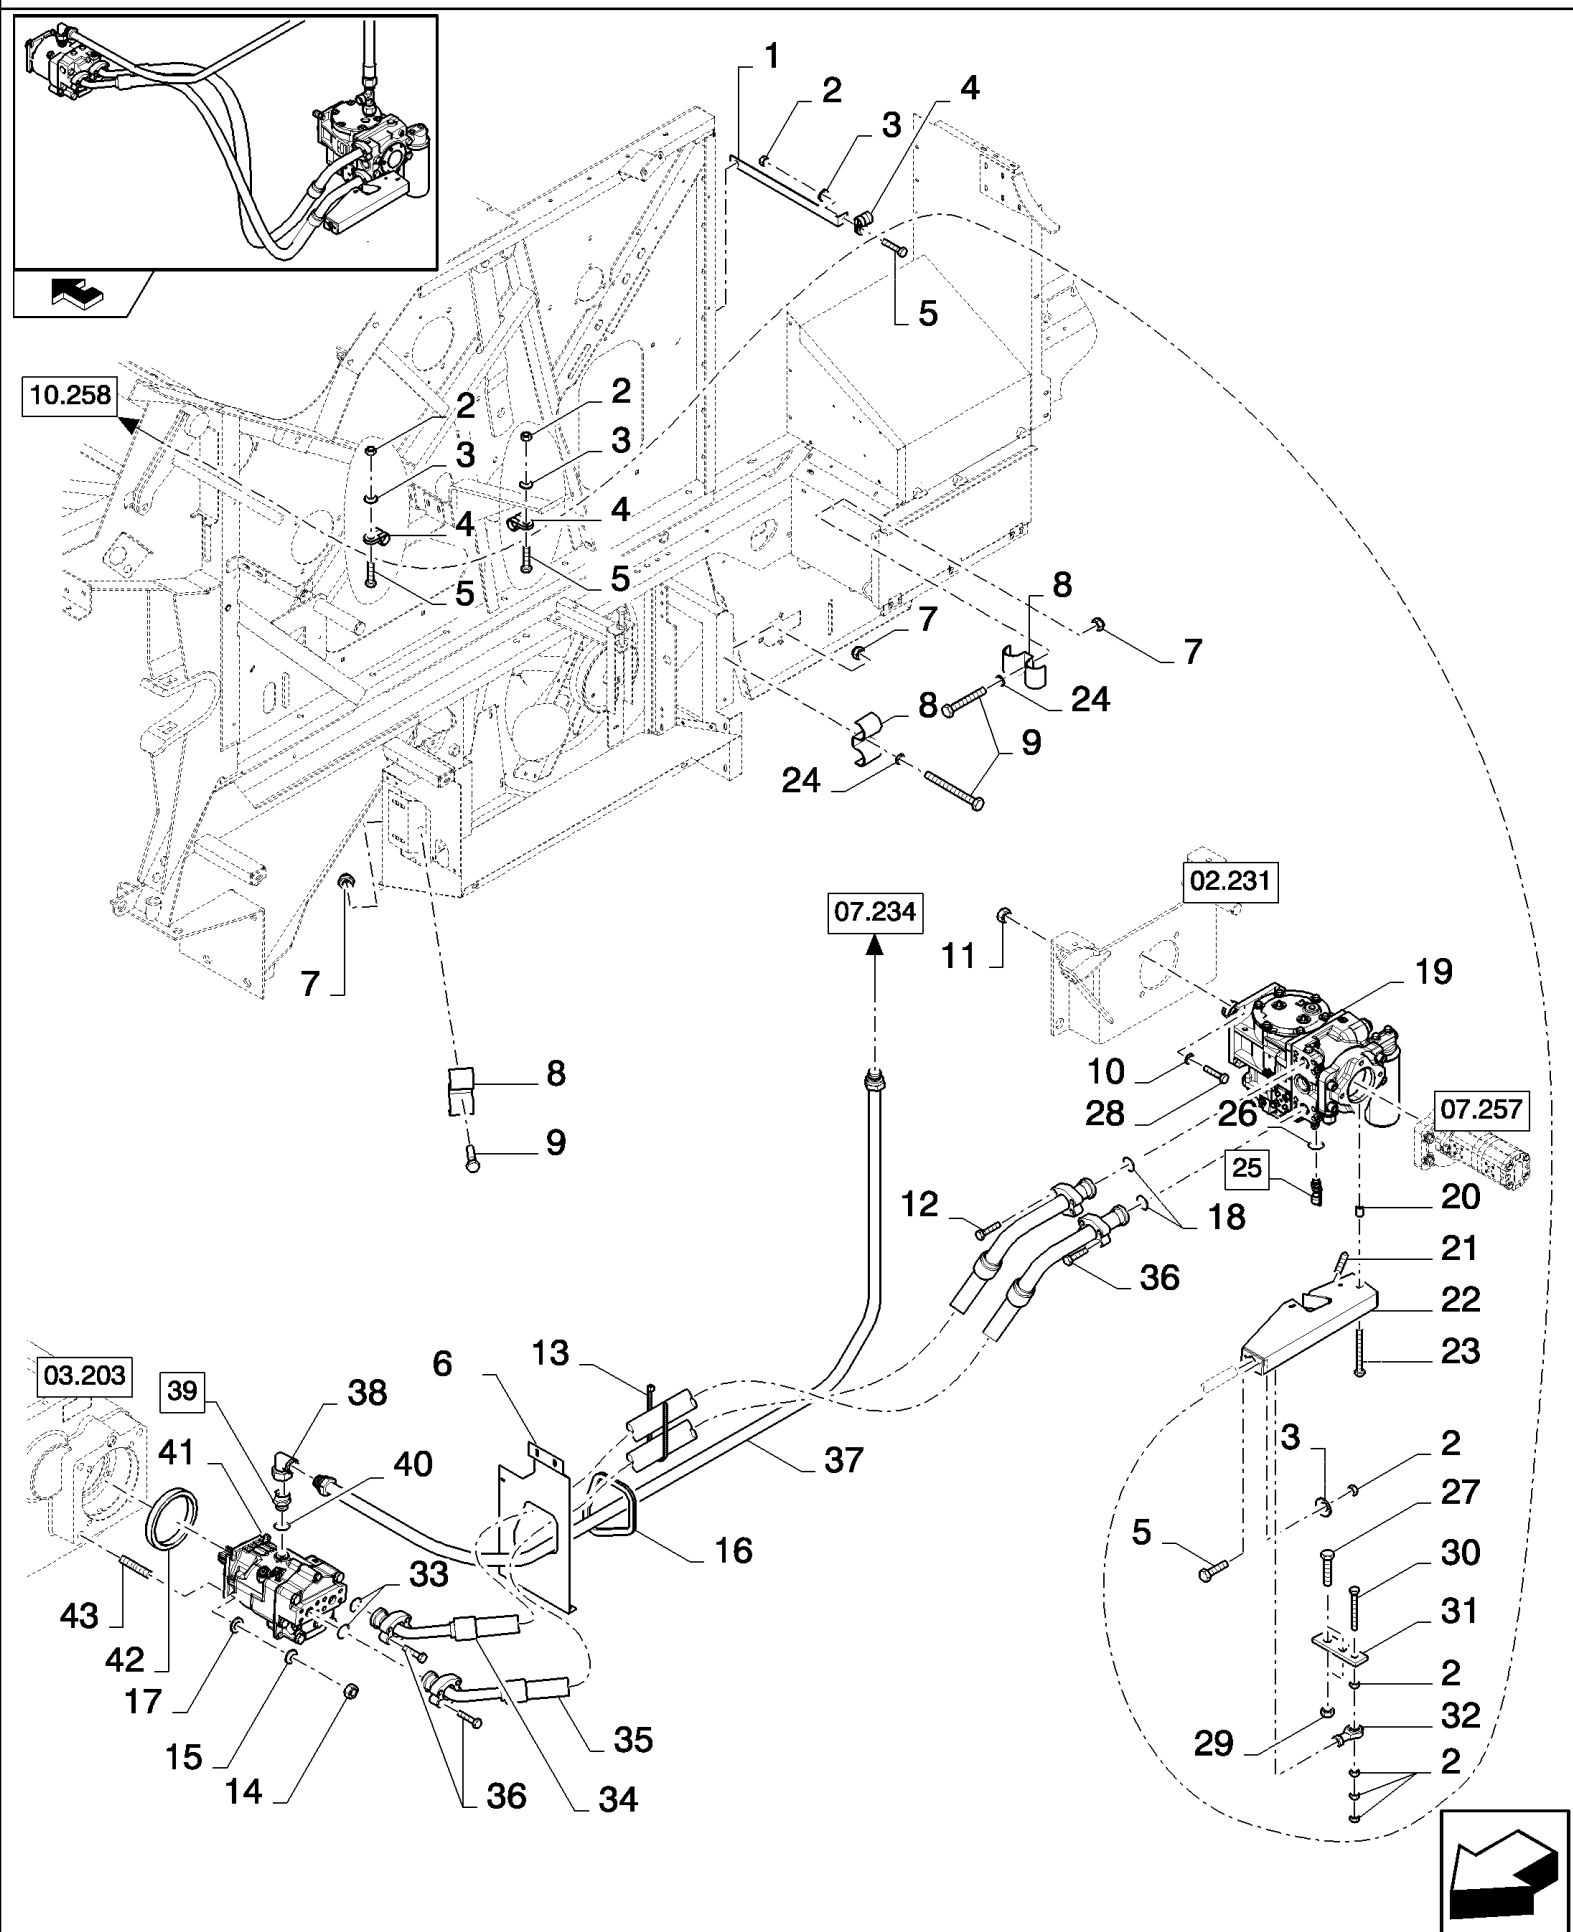

07.237(01) HYDROSTATIC LINES, FOR 130CC - 100CC - FOR LATERALE ONLY

сылка	Номер детали	Кол-во	Описание
1	84435557	1	SUPPORT,
2	9706755	8	NUT, M6, CI 8,
3	322357	9	WASHER, SPRING, Belleville, M6,
4	335021	3	CLAMP,
5	120100	5	BOLT, Hex, M6 x 20, 8.8,
6	87742042	1	PLATE,
7	86629542	3	NUT, LOCK, M8 x 1.25, CI 8,
8	84435979	3	CLAMP,
9	86977784	3	SCREW, Hex, M8 x 60, CI 8.8, Full Thd,
10	84058945	4	WASHER,
11	100020	4	NUT, M16, CI 8,
12	84015554	8	BOLT, Hex, 1/2"-13 x 1 3/4", 12.9,
13	396718	2	STRAP, CABLE,
14	9706685	4	NUT, M12, CI 8,
15	140046	4	WASHER, SPRING, Belleville, M12,
16	401108	1	SHIELD, L=0,48M
17	86592701	4	WASHER, M12 x 35 x 5, HT, 14MM
18	14464080	2	O-RING, -222, 70 Duro, 1.484" ID x .139" Thk,
19	87700223	1	PUMP, HYDROSTATIC,
20	87748507	3	BUSHING,
21	84076895	1	SET SCREW, Hex Soc, M10 x 50,
22	84433228	1	SUPPORT,
23	9850685	3	BOLT, Hex, M6 x 90, 8.8, M6x90
24	86624184	6	WASHER, M8 x 16 x 1.6,
25	84021707	3	CONNECTOR, HYD., 9/16"-18, (26)
26	9617873	1	O-RING, 6-1, 90 Duro, .468" ID x .078" Thk,
27	43127	2	BOLT, Hex, M8 x 25, 8.8,
28	412185	4	BOLT, CARRIAGE, Short NK, M16 x 50, CI8.8, Full Thd,
29	9706690	2	NUT, M8, CI 8,
30	120101	1	BOLT, Hex, M6 x 30, 8.8, Full Thd,
31	89819078	1	LEVER,
32	750157	1	BALL JOINT,
33	353108	2	O-RING, -219, 70 Duro, 1.296" ID x .139" Thk,
34	87714437	1	PIPE, PRESSURE,
35	87714436	1	PIPE, PRESSURE,
36	84015552	8	BOLT, Hex, 7/16"-14 x 1/2", 12.9,
37	87714438	1	TUBE, HYD,
38	457573	1	ELBOW,
39	9511910	1	CONNECTOR, HYD., (40)
40	167266	1	O-RING, 12-1, 90 Duro, .924 ID x .116" Thk,
41	84800587	1	MOTOR, HYDROSTATIC,
42	84071765	1	RING,
43	84818315	4	STUD,