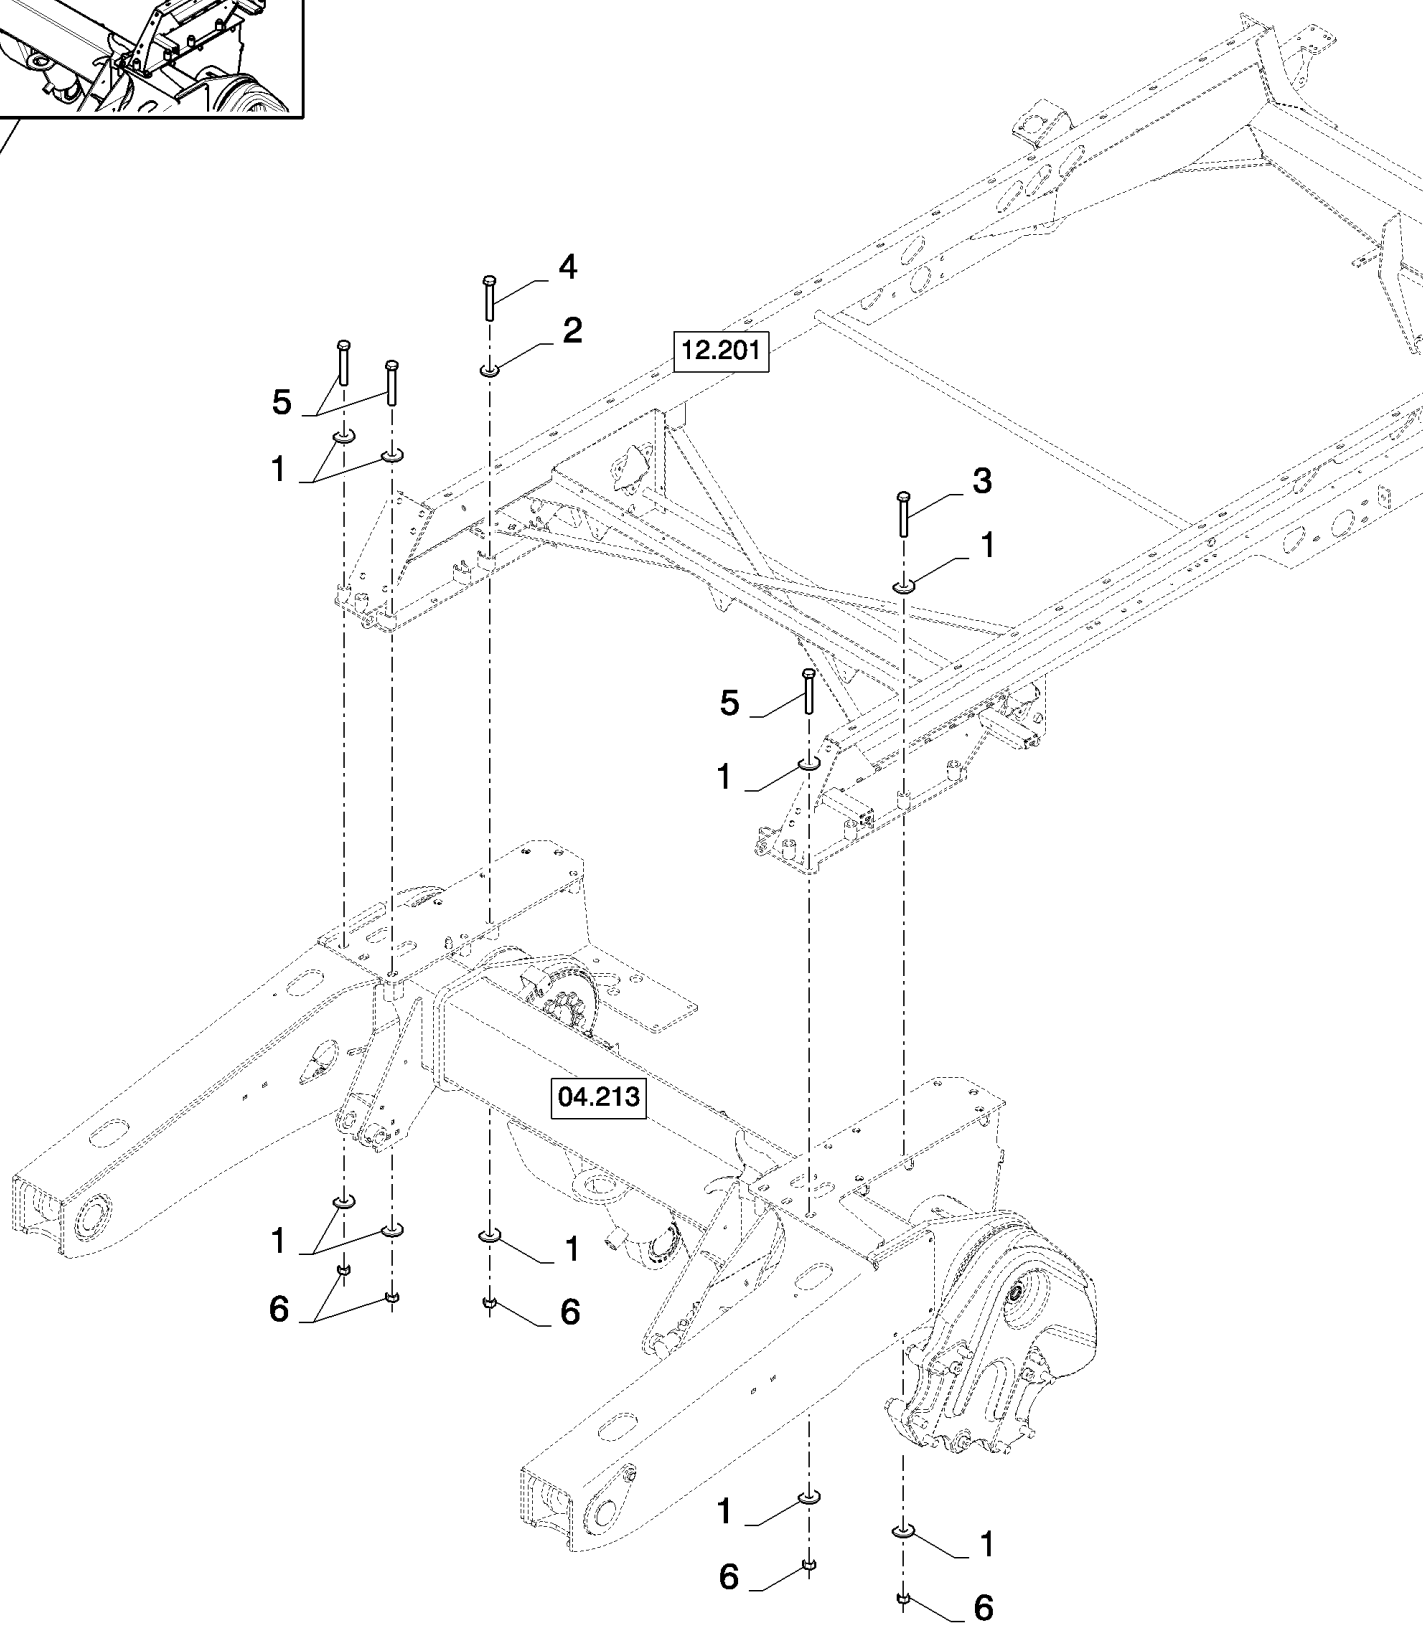

04.212(01) FRONT AXLE - FOR LATERALE ONLY

CSX7080 D660 - COMBINE (9/08-)

04.212(01) FRONT AXLE - FOR LATERALE ONLY

сылка	Номер детали	Кол-во	Описание
1	333041	18	WASHER,
2	84058945	14	WASHER,
3	374889	8	BOLT, Hex, M16 x 100, 8.8,
4	321246	7	BOLT, Hex, M16 x 120, 8.8,
5	362573	5	BOLT, Hex, M16 x 150, 8.8,
6	100020	12	NUT, M16, CI 8,