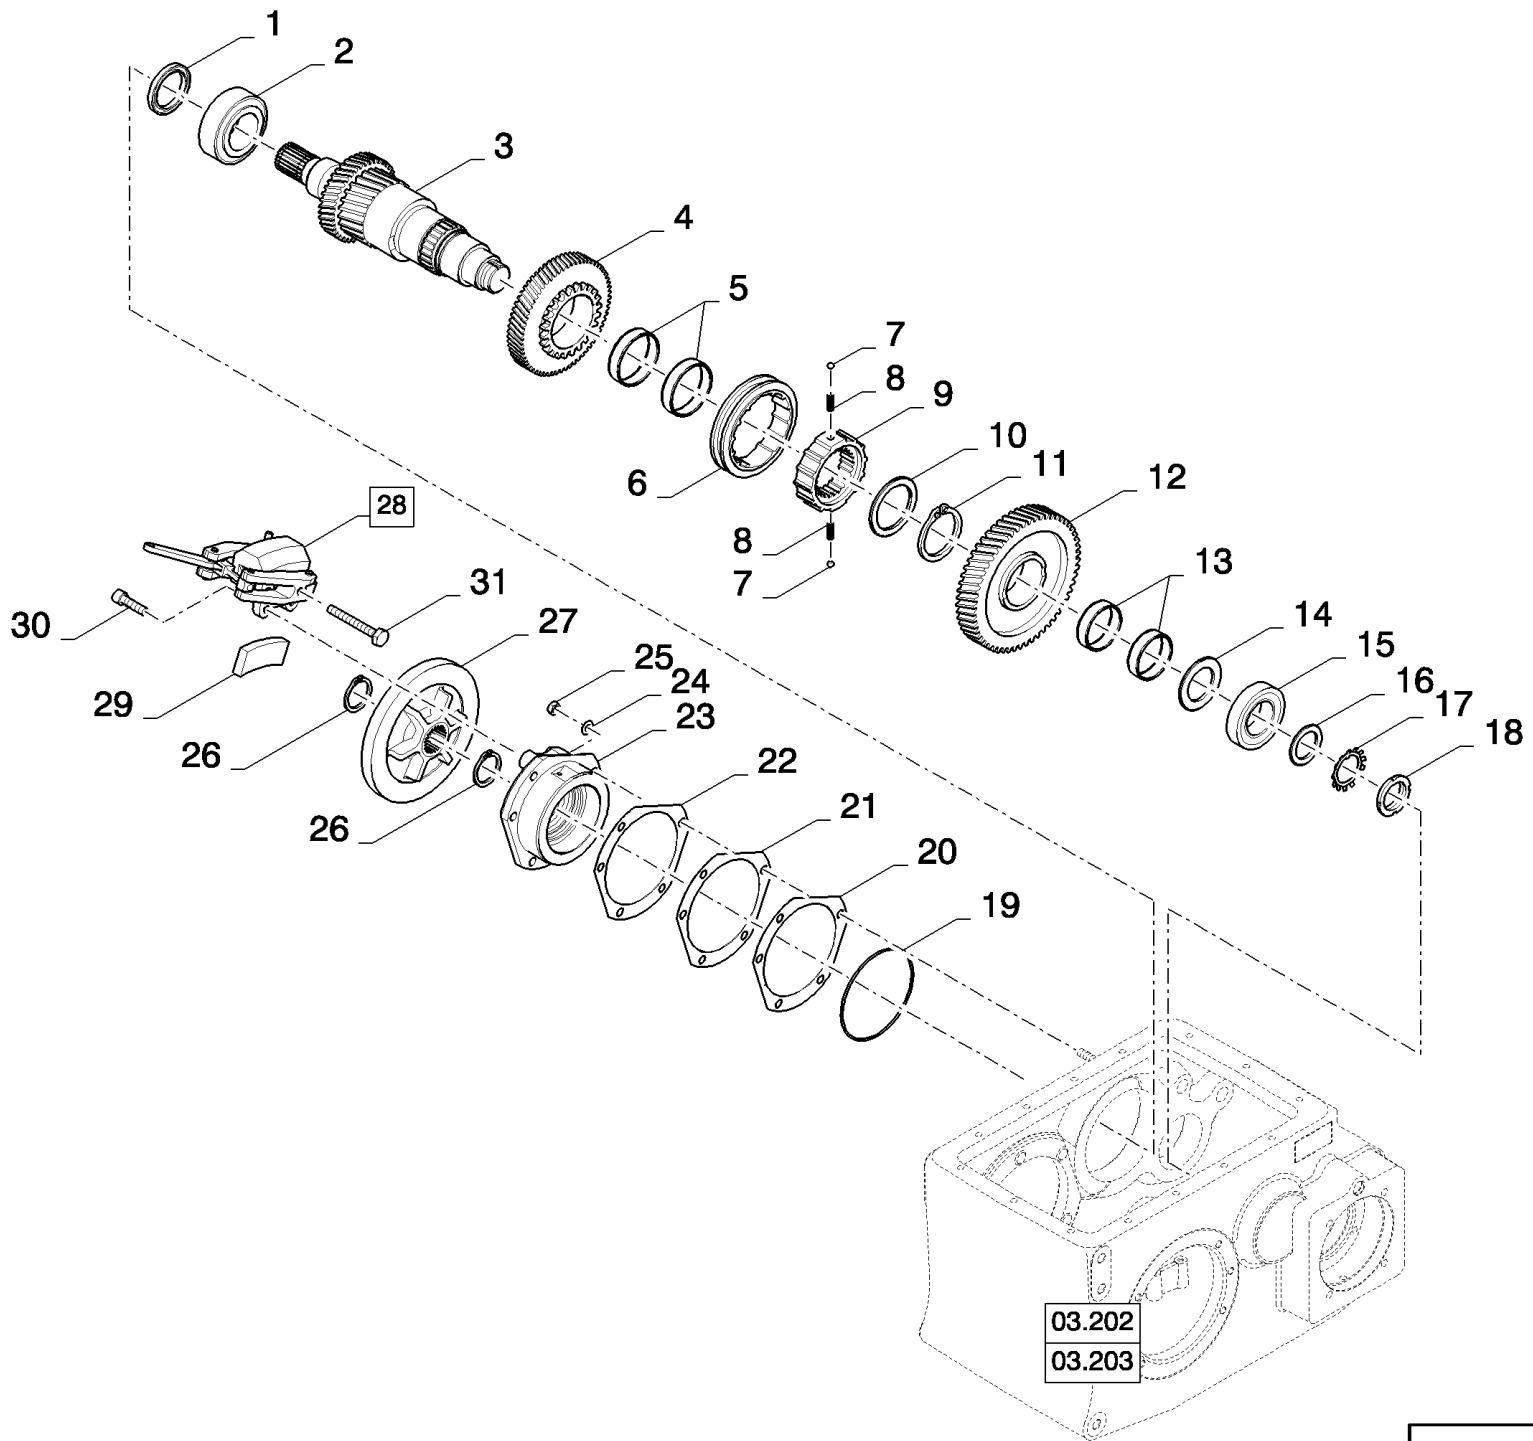

03.206(01) GEARBOX, DRIVE SHAFT

сылка	Номер детали	Кол-во	Описание
1	84017986	1	SEALRING,
2	84074759	1	BEARING, ROLLER, TAPERED,
3	84437033	1	SHAFT, GEAR, 16T
3	84441799	1	SHAFT, GEAR, 18T
4	84433264	1	GEAR,
5	84071622	1	BEARING SET,
6	84433358	1	GEAR,
7	84041521	2	BALL,
8	84041522	2	SPRING,
9	84433352	1	GEAR,
10	84072052	1	WASHER, THRUST,
11	84078051	1	RING, SNAP, M72, Ext,
12	84459182	1	GEAR,
13	87317816	1	BEARING SET,
14	84071394	1	WASHER, THRUST,
15	84320593	1	BEARING, ROLLER, TAPERED,
16	84071395	1	WASHER, THRUST,
17	80410880	1	RING, LOCKING,
18	9615771	1	NUT, LOCK, M45 x 1.5, Bearing,
19	84078052	1	O-RING,
20	84334234	1	SHIM,
21	84334235	AR	SHIM,
22	84334236	AR	SHIM,
23	84432905	1	HOUSING, BEARING,
24	140046	5	WASHER, SPRING, Belleville, M12,
25	9706685	5	NUT, M12, CI 8,
26	370007	2	RING, SNAP, M45, Ext,
27	84432996	1	BRAKE DISC,
28	9819715	1	BRAKE, (29)
29	9819908	2	BRAKE LINING,
30	9832986	2	SCREW, M10x30
31	86642435	1	BOLT, Hex, M12 x 1.25 x 45, 8.8, Full Thd,