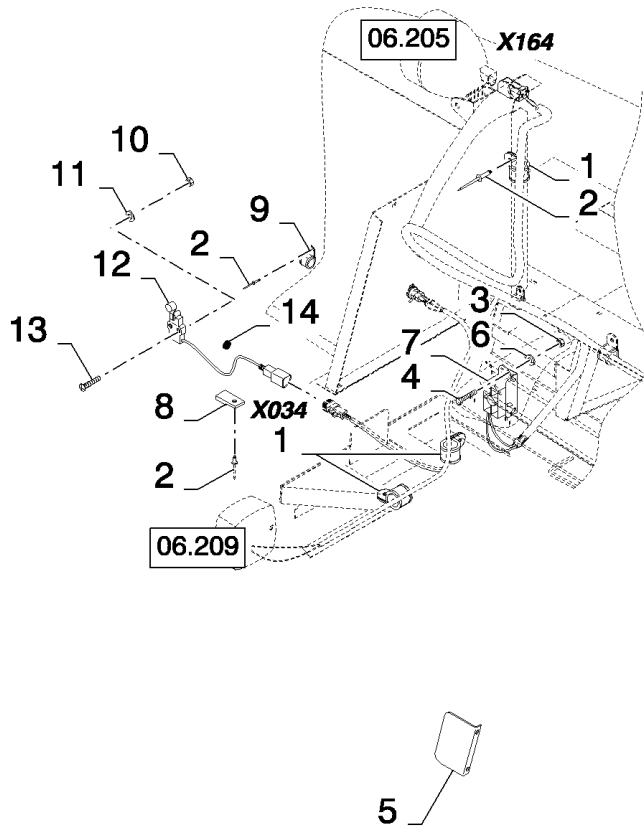

06.239(01) WIRING HARNESS

06.239(01) WIRING HARNESS

сылка	Номер детали	Кол-во	Описание
1	84818443	11	CLAMP,
2	NS	AR	NOT SERVICED, RIVET
3	9706755	3	NUT, M6, CI 8,
4	120100	3	BOLT, Hex, M6 x 20, 8.8,
5	84443836	1	BRACKET,
6	322357	2	WASHER, SPRING, Belleville, M6,
7	87010223	1	BUZZER, B1 - REVERSE DRIVE BUZZER
8	84058832	1	CLIP,
9	9507808	1	CLAMP,
10	86511824	2	SCREW, Cross Pan Hd, M4 x 20,
11	322355	2	WASHER, Belleville, M4,
12	84807307	1	SWITCH, S10 - LADDER SAFETY SWITCH, SEE FIGURE 06.701
13	100012	2	NUT, M4, CI 8,
14	89514935	1	SHOCK ABSORBER,