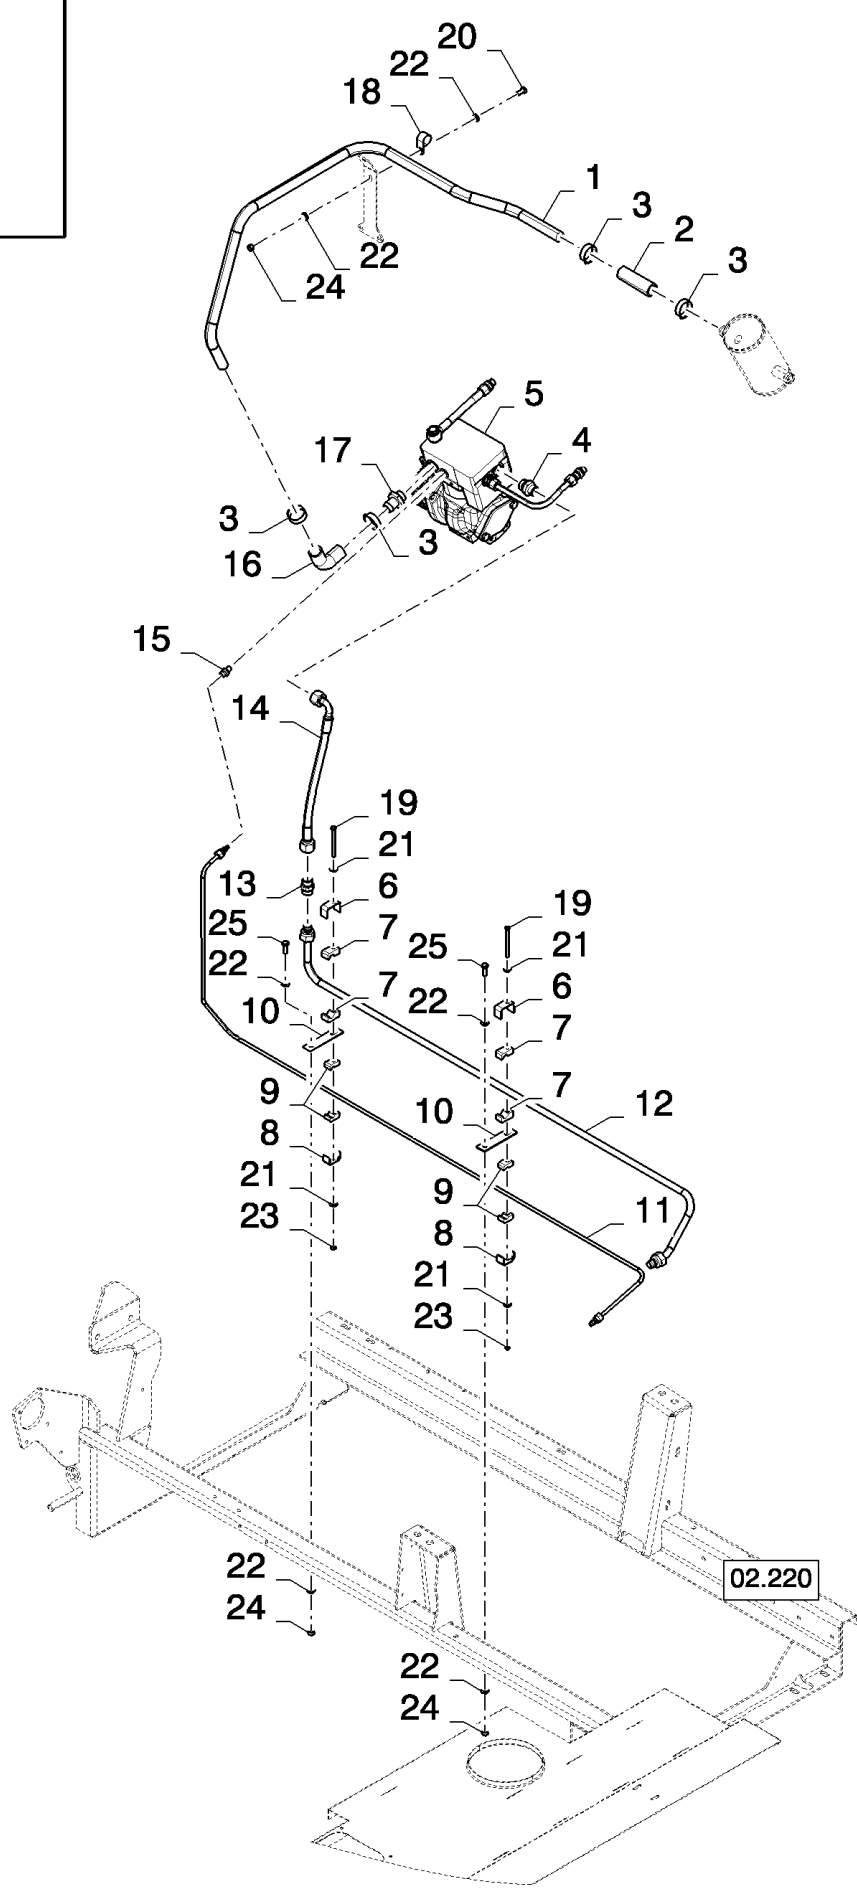

сылка	Номер детали	Кол-во	Описание
1	84460946	1	PIPE, VENTILATION,
2	84334169	1	HOSE,
3	382527	4	CLAMP, HOSE, M25-40, Worm,
4	84435826	1	CONNECTOR, HYD.,
5	87520365	1	COMPRESSOR, AIR,
6	433100	2	SUPPORT,
7	433007	4	CLAMP,
8	433101	2	SUPPORT,
9	433008	4	CLAMP,
10	87523425	2	PLATE,
11	87526153	1	PIPE, VENTILATION,
12	87526151	1	PIPE, VENTILATION,
13	335174	1	CONNECTOR, HYD., M24 x 1.5,
14	87370312	1	TUBE,
15	9513082	1	CONNECTOR, HYD.,
16	84334134	1	HOSE,
17	84036669	1	CONNECTOR, HYD.,
18	9827902	1	CLAMP, 1", Insul, 3/8" Bolt,
19	86508570	1	BOLT, Hex, M6 x 80, 8.8,
20	120104	1	BOLT, Hex, M8 x 20, 8.8,
21	412649	4	WASHER, SPRING, Belleville, M6,
22	322358	6	WASHER, SPRING, Belleville, M8,
23	9706755	2	NUT, M6, CI 8,
24	9706690	3	NUT, M8, CI 8,
25	43127	2	BOLT, Hex, M8 x 25, 8.8,