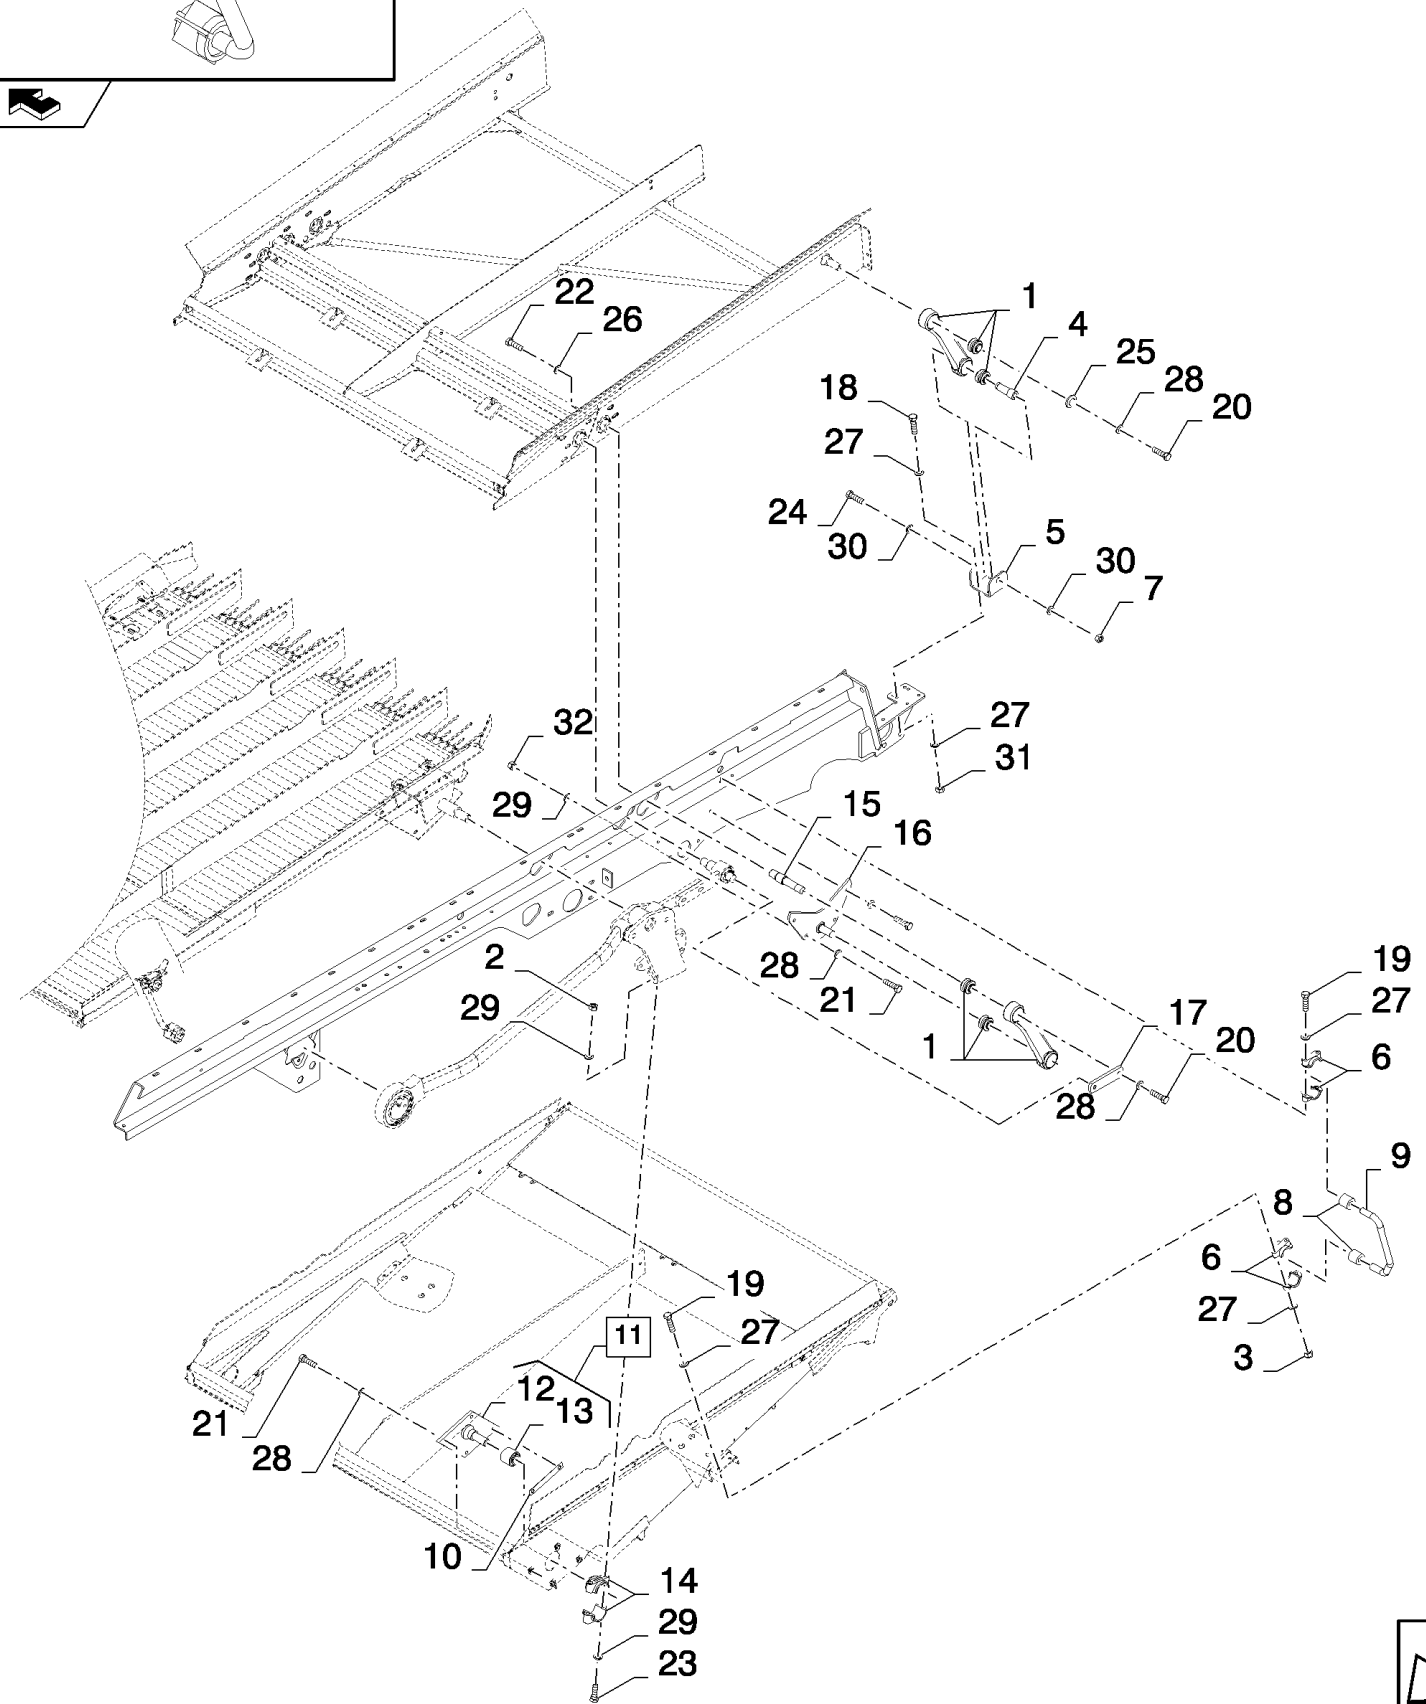

15.221(01) SMART SIEVE

15.221(01) SMART SIEVE

сылка	Номер детали	Кол-во	Описание
1	84459085	3	PIVOTING ARM,
2	100038	2	NUT, M12 x 1.75, CI 8,
3	86629542	4	NUT, LOCK, M8 x 1.25, CI 8,
4	84459175	2	BUSHING,
5	84459137	2	BRACKET,
6	320033	8	HOUSING,
7	100020	2	NUT, M16, CI 8,
8	84000052	2	BUSHING, RUBBER,
9	84434759	1	SUPPORT,
10	84031772	1	SUPPORT,
11	87673305	1	SUPPORT, (12,13)
12	84439805	1	SUPPORT,
13	84459072	1	BUSHING, RUBBER,
14	84446877	2	HOUSING, BEARING,
15	84462973	1	SHAFT,
16	87399589	1	SUPPORT,
17	84462975	1	PLATE,
18	43127	8	BOLT, Hex, M8 x 25, 8.8,
19	120062	8	BOLT, Hex, M8 x 70, 8.8,
20	43138	4	BOLT, Hex, M10 x 20, 8.8, Full Thd,
21	43140	6	BOLT, Hex, M10 x 30, 8.8, Full Thd,
22	9706687	5	BOLT, Hex, M12 x 30, 8.8, Full Thd,
23	374887	2	SCREW, Hex, M12 x 100, 8.8,
24	321246	2	BOLT, Hex, M16 x 120, 8.8,
25	140042	2	WASHER, M10 x 34 x 3,
26	86592701	5	WASHER, M12 x 35 x 5, HT,
27	322358	28	WASHER, SPRING, Belleville, M8,
28	140045	12	WASHER, SPRING, Belleville, M10,
29	140046	4	WASHER, SPRING, Belleville, M12,
30	140048	4	WASHER, SPRING, Belleville, M16,
31	9706690	8	NUT, M8, CI 8,
32	100016	2	NUT, M10, CI 8,