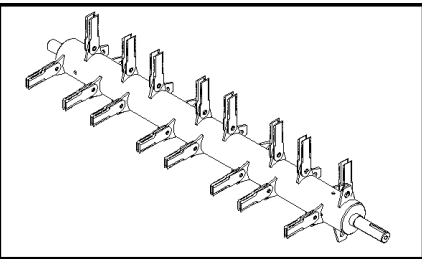

19.203(01) CHOPPER, ROTOR

19.203(01) CHOPPER, ROTOR

сылка	Номер детали	Кол-во	Описание
1	84079093	1	ROTOR, (2 TO 7), FOR CSX7040, CSX7050, CSX7050 HILLSIDE AND CSX7060 ONLY
1	84079088	1	ROTOR, (2 TO 7), FOR CSX7070 AND CSX7080 ONLY
2	84442180	26	BOLT, Hex, M10 x 1.25 x 50, 8.8, , FOR CSX7040, CSX7050, CSX7050 HILLSIDE AND CSX7060 ONLY
2	84442180	32	BOLT, Hex, M10 x 1.25 x 50, 8.8, , FOR CSX7070 AND CSX7080 ONLY
3	84440413	52	WASHER, , FOR CSX7040, CSX7050, CSX7050 HILLSIDE AND CSX7060 ONLY
3	84440413	64	WASHER, , FOR CSX7070 AND CSX7080 ONLY
4	84068444	52	KNIFE, , SERRATED, FOR CSX7040, CSX7050, CSX7050 HILLSIDE AND CSX7060 ONLY
4	84068444	64	KNIFE, , SERRATED, FOR CSX7070 AND CSX7080 ONLY
5	84433270	52	BUSHING, , FOR CSX7040, CSX7050, CSX7050 HILLSIDE AND CSX7060 ONLY
5	84433270	64	BUSHING, , FOR CSX7070 AND CSX7080 ONLY
6	84442175	26	NUT, M10 x 1.25, CI 10, , FOR CSX7040, CSX7050, CSX7050 HILLSIDE AND CSX7060 ONLY
6	84442175	32	NUT, M10 x 1.25, CI 10, , FOR CSX7070 AND CSX7080 ONLY
7	NSS	1	NOT SERVICED SEPARATELY,
8	320999350	52	KNIFE, , FOR DRY CONDITIONS ONLY, FOR CSX7040, CSX7050, CSX7050 HILLSIDE AND CSX7060 ONLY, SMOOTH
8	320999350	64	KNIFE, , SMOOTH, FOR DRY CONDITIONS ONLY, FOR CSX7070 AND CSX7080 ONLY