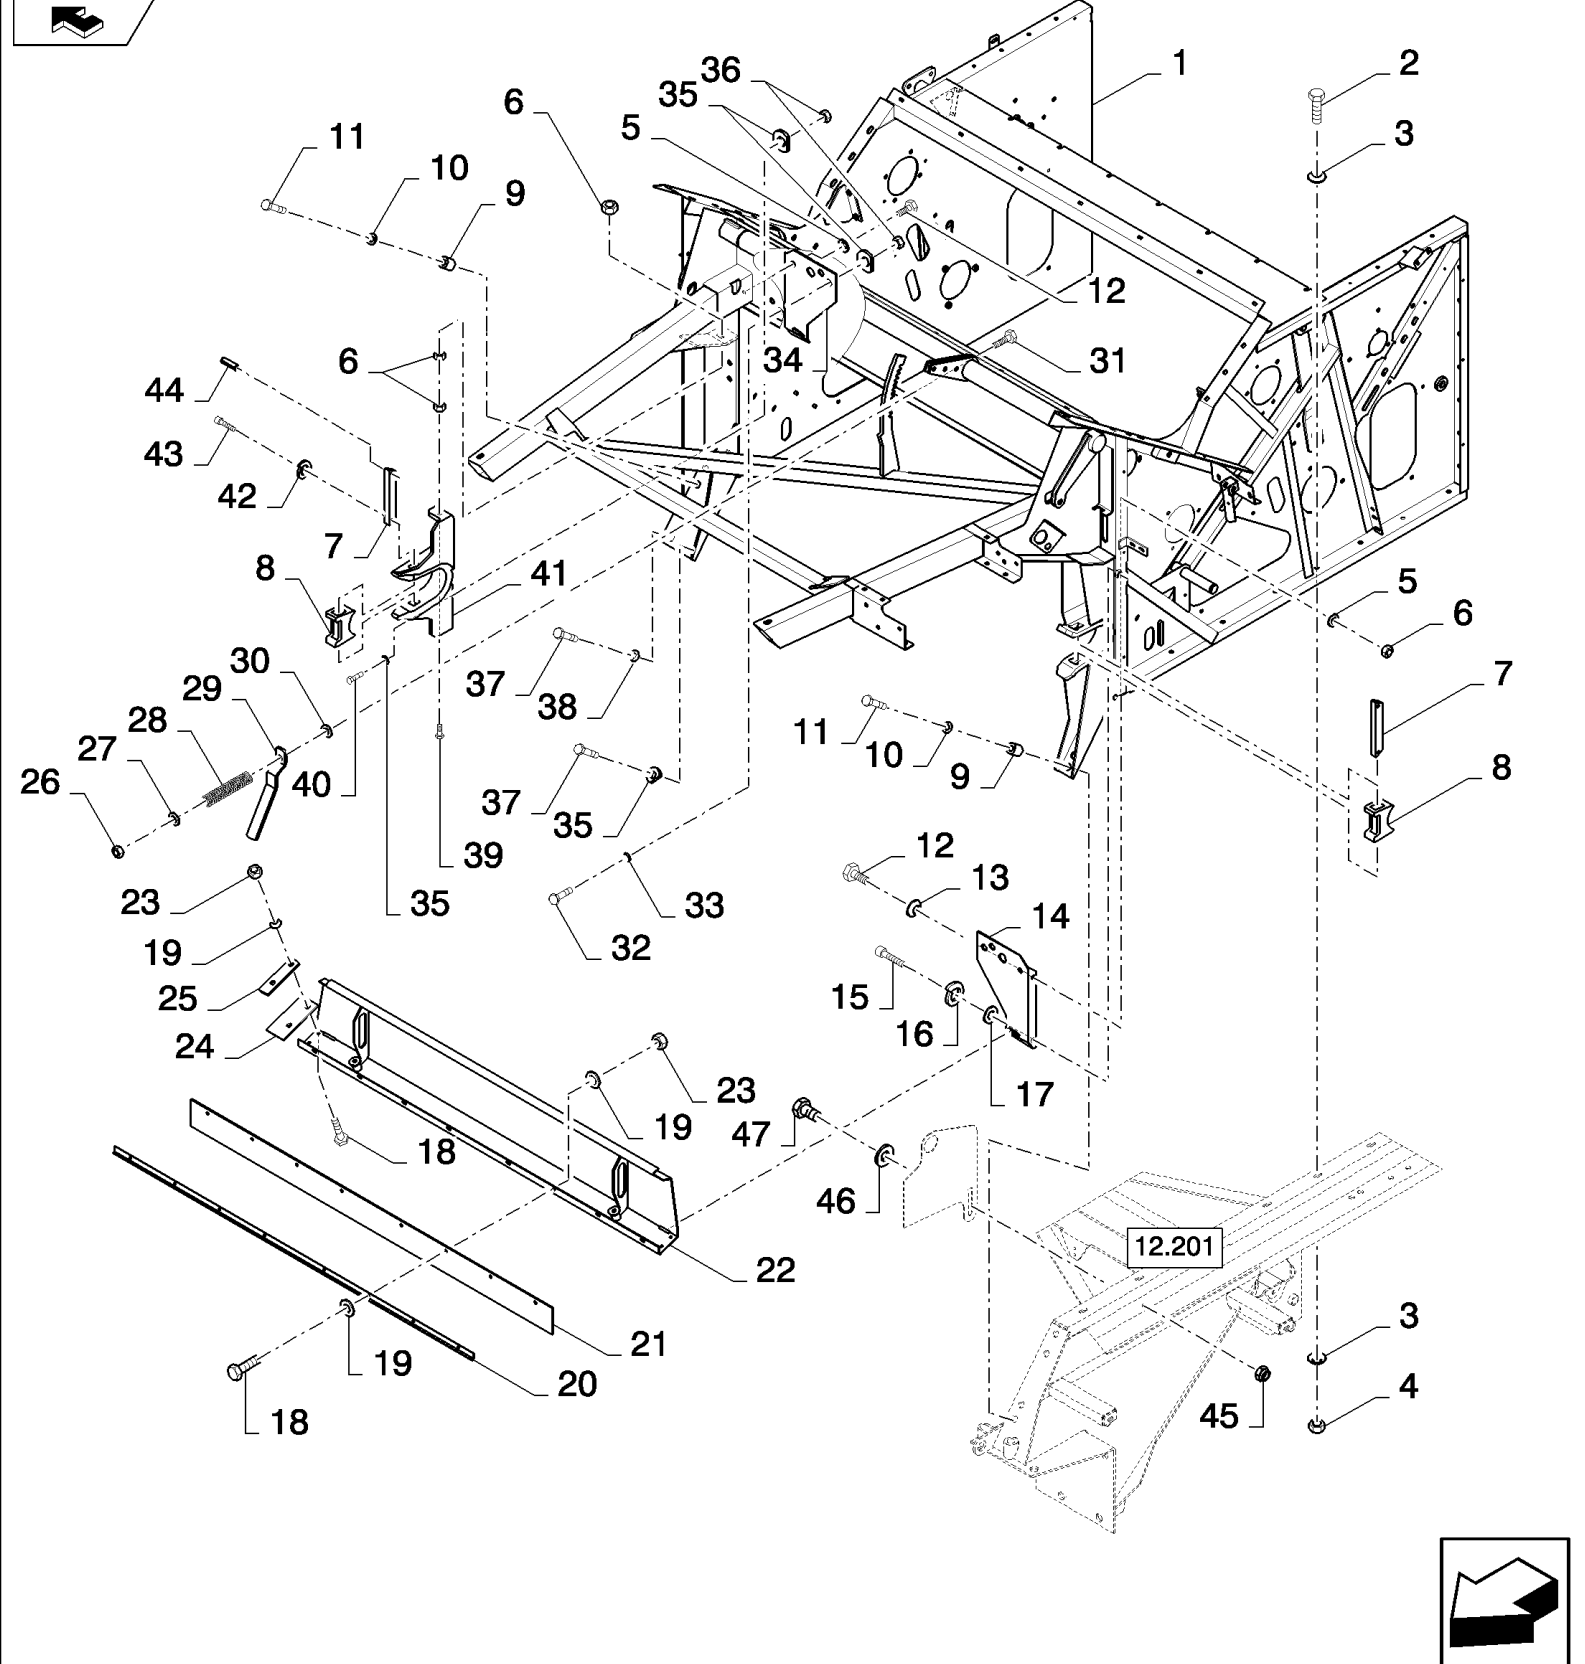

12.206(01) FRAME, THRESHING - WITHOUT ROTARY SEPARATOR

12.206(01) FRAME, THRESHING - WITHOUT ROTARY SEPARATOR

сылка	Номер детали	Кол-во	Описание
1	84431555	1	FRAME, , FOR CSX7040, CSX7050, CSX7050 HILLSIDE AND CSX7060 ONLY
1	84431489	1	FRAME, , FOR CSX7070 AND CSX7080 ONLY
2	43140	12	BOLT, Hex, M10 x 30, 8.8, Full Thd,
3	140045	24	WASHER, SPRING, Belleville, M10,
4	100016	12	NUT, M10, CI 8,
5	140046	4	WASHER, SPRING, Belleville, M12,
6	9706685	5	NUT, M12, CI 8,
7	9509745	2	BRACKET,
8	84100382	2	CLAMP,
9	84073777	8	BUSHING,
10	394631	8	WASHER, M17 x 34 x 4, HT,
11	120093	8	BOLT, Hex, M16 x 80, 8.8,
12	9706687	4	BOLT, Hex, M12 x 30, 8.8, Full Thd,
13	140018	2	WASHER, M12 x 24 x 2.5,
14	84075281	1	PLATE, LH
15	86512143	2	SCREW, Hex Soc Hd, M12 x 70, 12.9, M12x70
16	412123	2	WASHER, M12 x 21 x 2.6 Thk,
17	140084	2	WASHER, 12MM
18	120100	AR	BOLT, Hex, M6 x 20, 8.8,
19	322357	AR	WASHER, SPRING, Belleville, M6,
20	399397	1	SUPPORT, , FOR CSX7040, CSX7050, CSX7050 HILLSIDE AND CSX7060 ONLY
20	390374	1	PLATE, FIXING, , FOR CSX7070 AND CSX7080 ONLY
21	922309	1	CANVAS, , FOR CSX7040, CSX7050, CSX7050 HILLSIDE AND CSX7060 ONLY
21	84818316	1	STRIP, RUBBER, , FOR CSX7070 AND CSX7080 ONLY
22	84432430	1	COVER, , FOR CSX7040, CSX7050, CSX7050 HILLSIDE AND CSX7060 ONLY
22	84075272	1	COVER, , FOR CSX7070 AND CSX7080 ONLY
23	353308	AR	NUT, M6 x 1, CI 8,
24	84075149	2	CANVAS,
25	84075180	2	PLATE, FIXING,
26	412141	3	NUT, LOCK, M10 x 1.5, CI 8,
27	378244	3	WASHER, M10 x 24 x 2 Thk,
28	539991	3	SPRING,
29	84434366	3	LEVER,
30	140042	3	WASHER, M10 x 34 x 3,
31	120073	3	BOLT, Hex, M10 x 80, 8.8,
32	43167	4	BOLT, Hex, M16 x 30, 8.8, Full Thd,
33	140048	4	WASHER, SPRING, Belleville, M16,
34	84075282	1	PLATE, RH
35	333041	11	WASHER, 16MM
36	100020	8	NUT, M16, CI 8,
37	43168	2	BOLT, Hex, M16 x 2 x 40, 8.8, Full Thd,
38	333040	1	WASHER, M16.5 x 49 x 0.3 Thk, HDN,
39	120124	1	BOLT, Hex, M12 x 90, 8.8,
40	120090	4	BOLT, Hex, M16 x 50, 8.8,
41	84073329	1	SUPPORT,