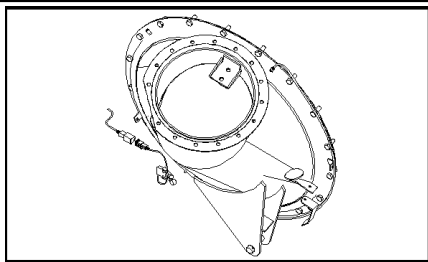

06.245(01) UNLOADING AUGER - SENSOR

CSX7080 D660 - COMBINE (9/08-)

06.245(01) UNLOADING AUGER - SENSOR

сылка	Номер детали	Кол-во	Описание
1	120100	1	BOLT, Hex, M6 x 20, 8.8,
2	84439459	1	BRACKET,
3	322357	1	WASHER, SPRING, Belleville, M6,
4	9706755	1	NUT, M6, CI 8,
5	100012	2	NUT, M4, CI 8,
6	322355	2	WASHER, Belleville, M4,
7	86511824	2	SCREW, Cross Pan Hd, M4 x 20,
8	84439463	1	BRACKET,
9	675162	1	CLAMP, WIRE, M6.3, Insul, 3/8" Bolt,
10	84807307	1	SWITCH, S32 - UNLOADING TUBE PROTECTION SWITCH
11	9993154	1	ELASTIC STRAP,