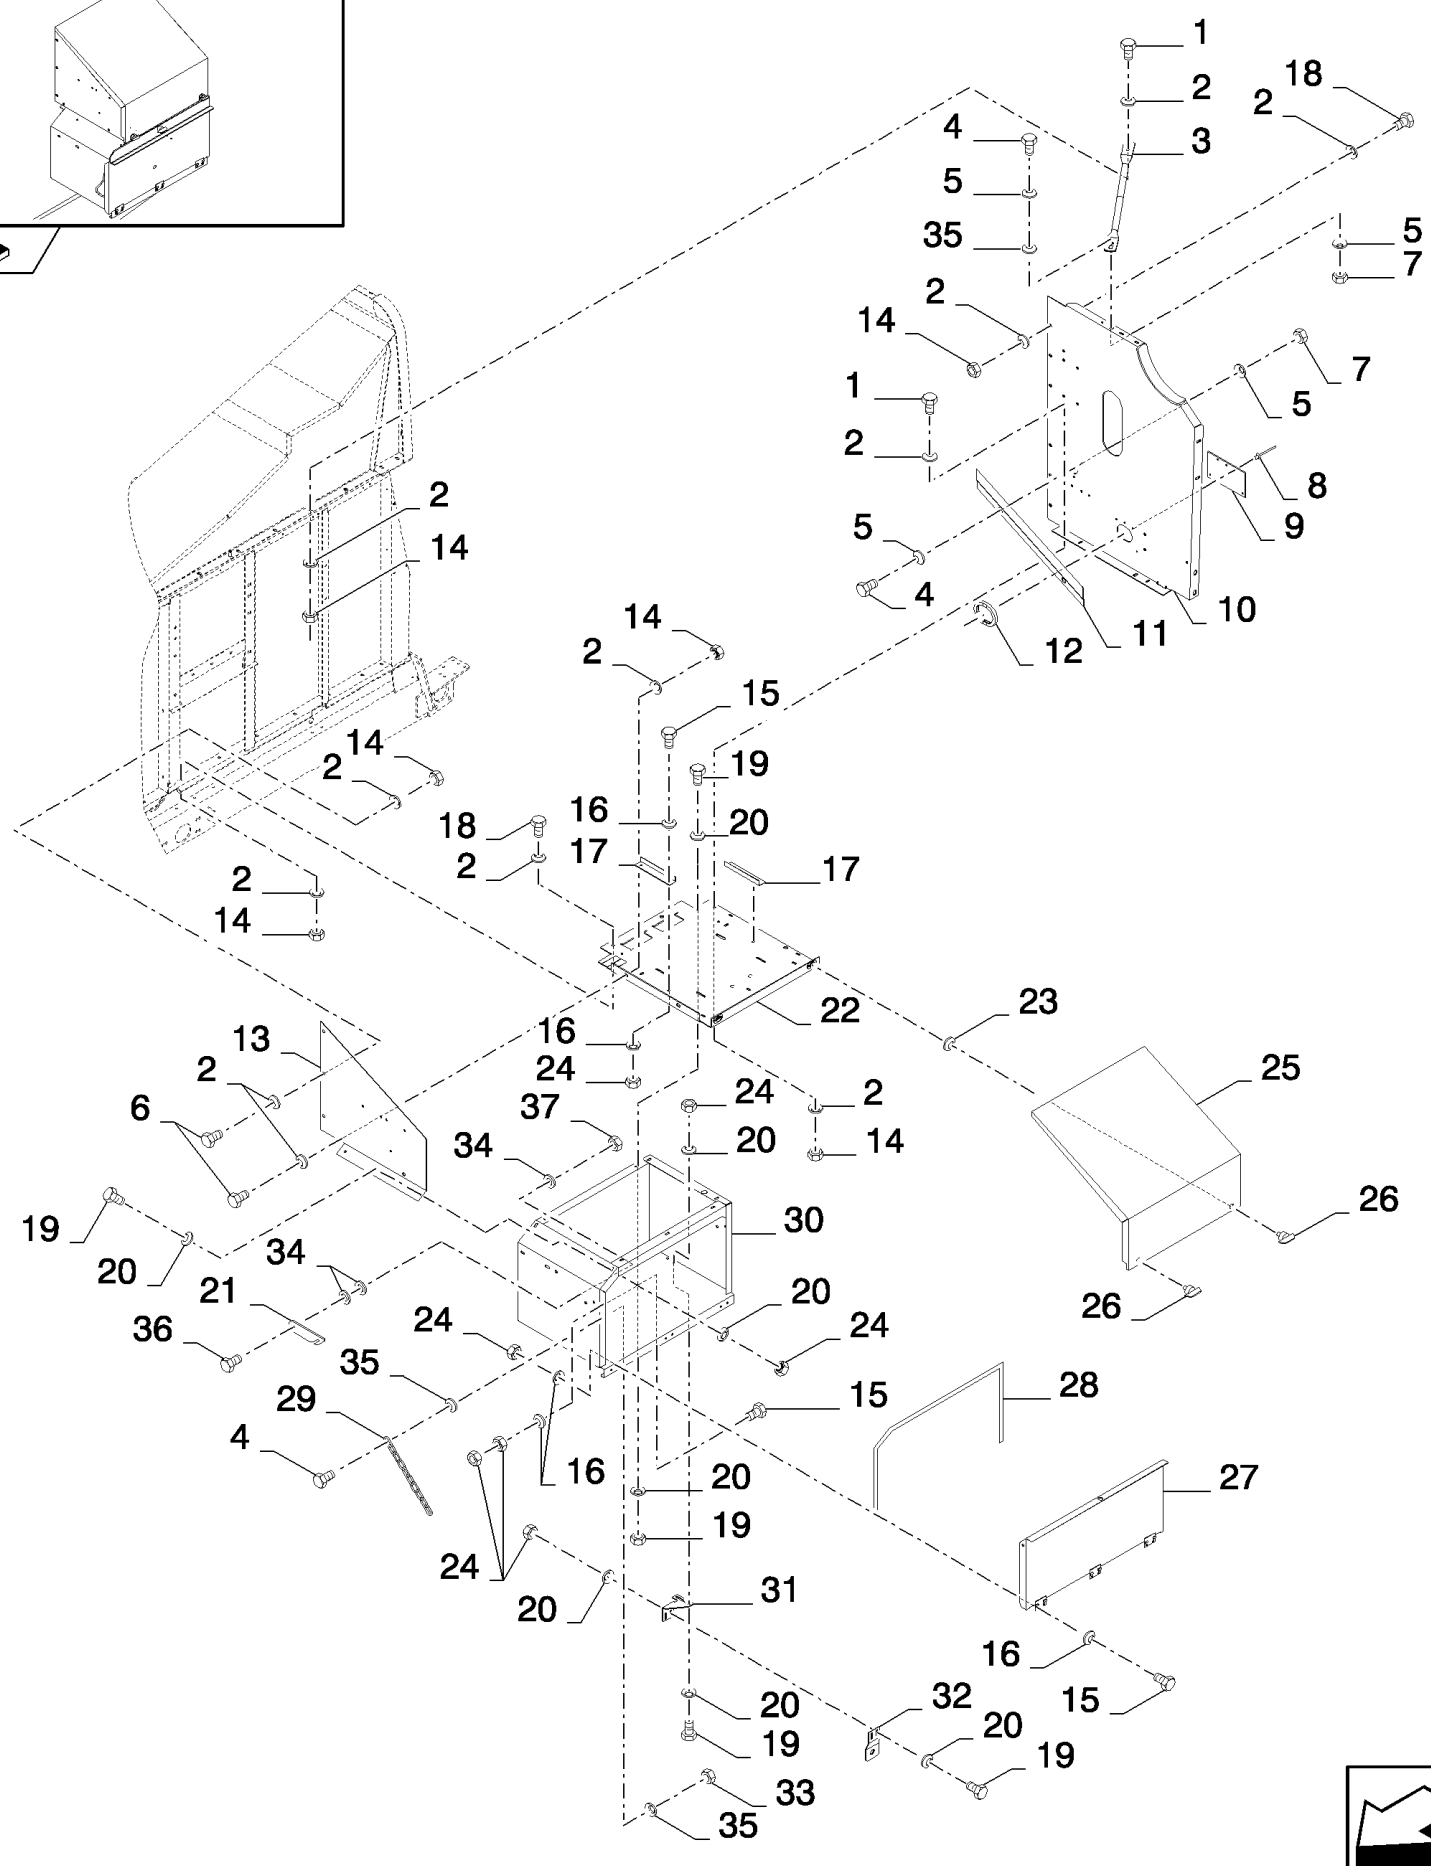

08.205(01) TOOLBOX AND BATTERY SUPPORT

08.205(01) TOOLBOX AND BATTERY SUPPORT

сылка	Номер детали	Кол-во	Описание
1	43139	3	BOLT, Hex, M10 x 25, 8.8, Full Thd,
2	140045	30	WASHER, SPRING, Belleville, M10,
3	84435777	1	SUPPORT,
4	120104	7	BOLT, Hex, M8 x 20, 8.8,
5	322358	6	WASHER, SPRING, Belleville, M8,
6	43138	9	BOLT, Hex, M10 x 20, 8.8, Full Thd,
7	9706690	3	NUT, M8, CI 8,
8	NS	5	NOT SERVICED, Rivet
9	84444207	1	CANVAS,
10	87384481	1	PLATE, , FOR CSX7040, CSX7050, CSX7050 HILLSIDE AND CSX7060 ONLY
10	87348057	1	PLATE, , FOR CSX7070 AND CSX7080 ONLY
11	87391869	1	PLATE,
12	NS	1	NOT SERVICED, L=0.202M
13	87391865	1	PLATE,
14	100016	14	NUT, M10, CI 8,
15	86508568	12	SCREW, Hex, M6 x 16, 8.8,
16	322357	22	WASHER, SPRING, Belleville, M6,
17	84431924	2	BRACKET,
18	43140	4	BOLT, Hex, M10 x 30, 8.8, Full Thd,
19	120100	13	BOLT, Hex, M6 x 20, 8.8,
20	412649	26	WASHER, SPRING, Belleville, M6,
21	84443520	2	HOOK,
22	87392005	1	PLATE,
23	9514605	2	WASHER, LOCK, M9.8 x 18.5,
24	9706755	27	NUT, M6, CI 8,
25	87391860	1	COVER,
26	9831581	2	LOCK,
27	84443561	1	COVER,
28	401209	1	SEAL PROTECTION, L=1.160M
29	84058873	2	CHAIN,
30	87392002	1	TOOL BOX, COMPLETE,
31	84455279	1	SUPPORT, , BSN C667
32	84443563	1	BRACKET, , BSN C667
33	86629542	4	NUT, LOCK, M8 x 1.25, CI 8,
34	140040	6	WASHER, M6 x 22 x 2,
35	140041	9	WASHER, M8 x 28 x 3,
36	9706703	2	BOLT, CARRIAGE, Short NK, M6 x 20, CI8.8, Full Thd,
37	353308	2	NUT, M6 x 1, CI 8,