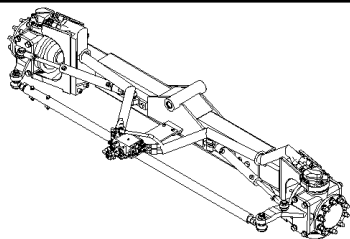

05.212(01) POWERED REAR AXLE - MOUNTING KIT

CSX7080 D660 - COMBINE (9/08-)

05.212(01) POWERED REAR AXLE - MOUNTING KIT

сылка	Номер детали	Кол-во	Описание
1	84045157	2	KIT, , FOR MOUNTING KIT 100CC
1	84053542	2	KIT, , FOR MOUNTING KIT 130CC
2	89512275	4	BOLT, , FOR MOUNTING KIT 100CC
2	9818286	4	BOLT, Hex, 1/2"-13 x 3 1/2", G8, , FOR MOUNTING KIT 130CC
3	9811684	1	ADAPTER, , FOR MOUNTING KIT 100CC
3	9818288	1	ADAPTER, , FOR MOUNTING KIT 130CC
4	353108	1	O-RING, -219, 70 Duro, 1.296" ID x .139" Thk, , FOR MOUNTING KIT 100CC
4	14464080	1	O-RING, -222, 70 Duro, 1.484" ID x .139" Thk, , FOR MOUNTING KIT 130CC