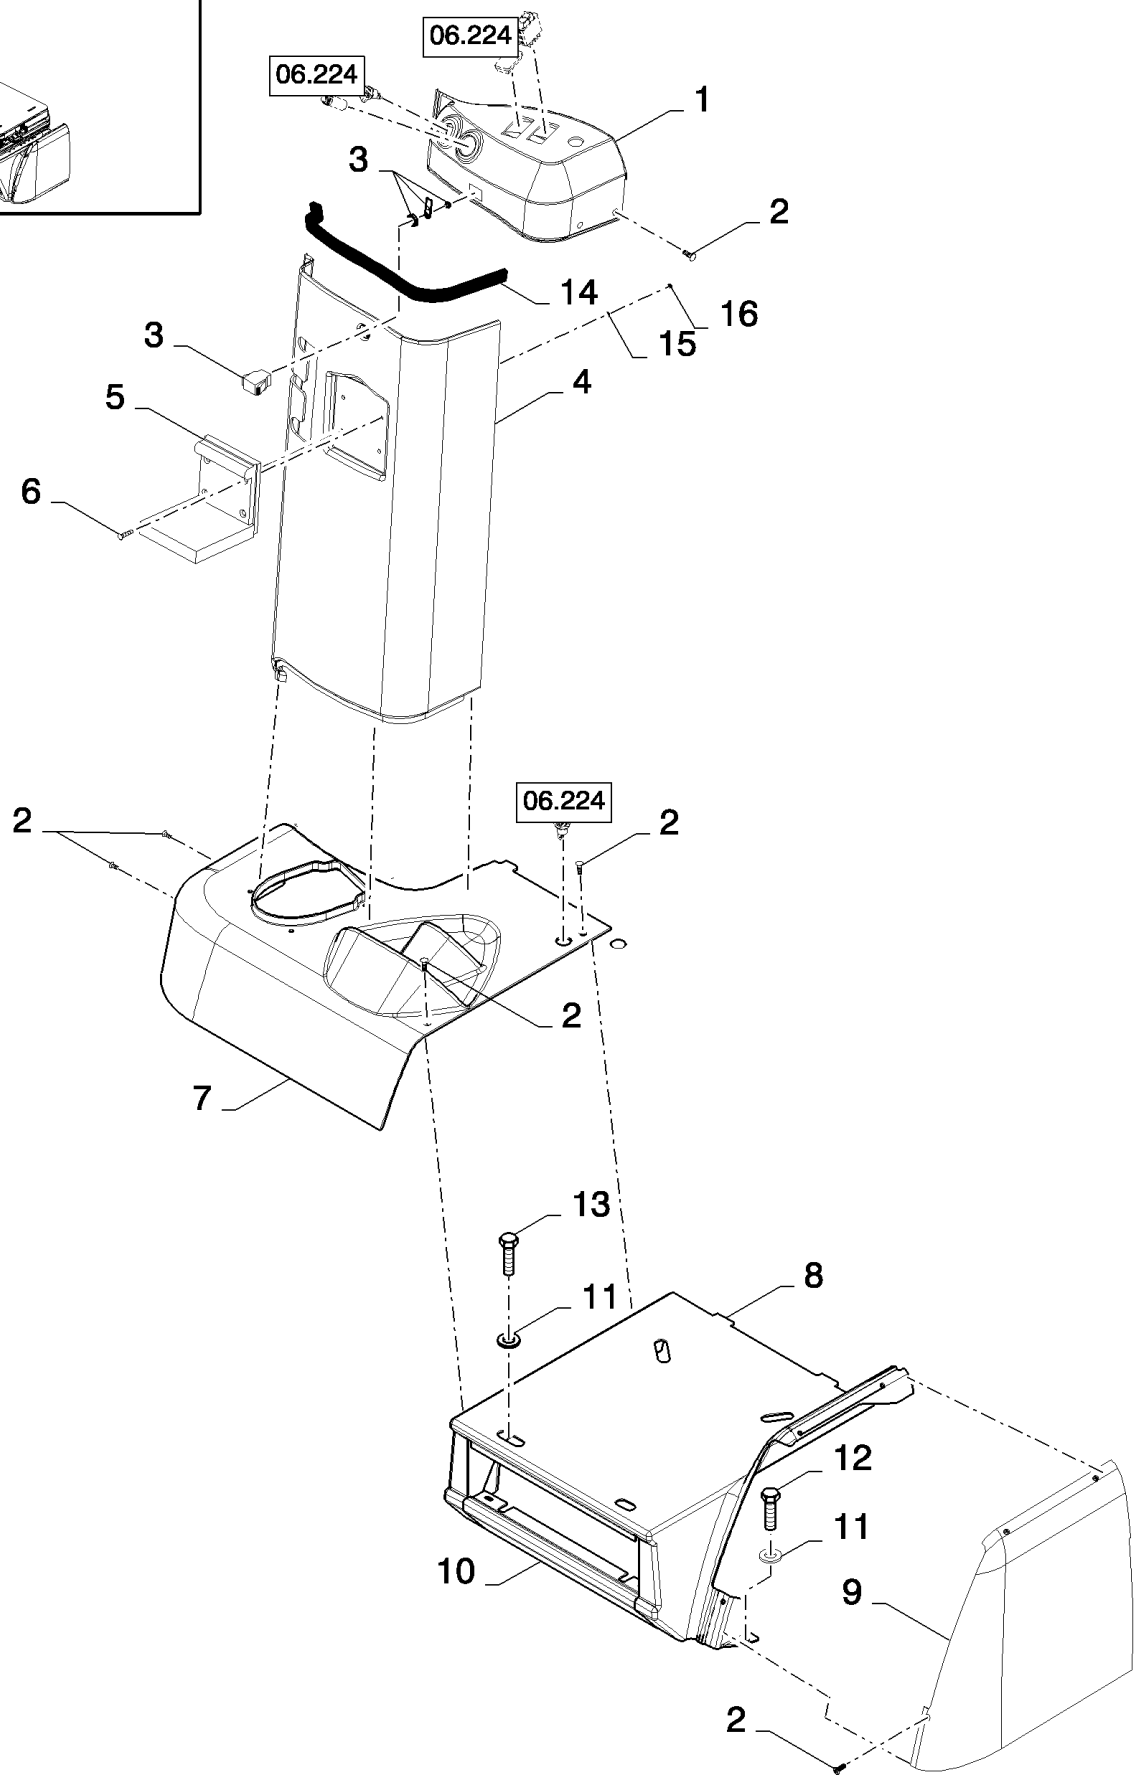

10.260(01) REAR PANEL, LOWER

CSX7080 D660 - COMBINE (9/08-)

10.260(01) REAR PANEL, LOWER

сылка	Номер детали	Кол-во	Описание
1	84320411	1	COVER,
2	9844205	7	SCREW, CSK, Oval Hd, M4 x 14, Full Thd, Cl 4.8,
3	84607181	1	LOCK,
4	87374613	1	CONSOLE,
5	9819041	1	CLAMP,
6	43646	4	SCREW, Hex Flat Hd, M4 x 20, 4.8, M4x20
7	87357903	1	CONSOLE,
8	87325608	1	CONSOLE,
9	84431120	1	CONSOLE,
10	87395979	1	CONSOLE,
11	86511315	2	WASHER, M8 x 16 x 1.6,
12	120104	1	BOLT, Hex, M8 x 20, 8.8,
13	412479	1	BOLT, Hex, M8 x 35, 8.8,
14	402295	1	GASKET, L=0.4M
15	322355	4	WASHER, Belleville, M4,
16	100012	4	NUT, M4, Cl 8,