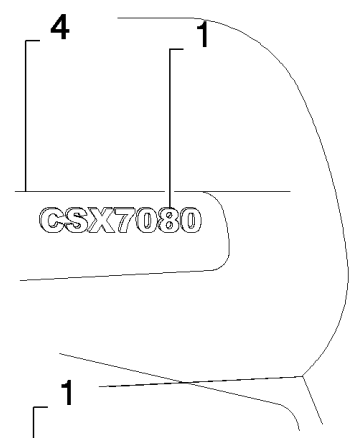

08.501(01) SAFETY AND INSTRUCTION DECALS

	460/70R24	L= 419
	540/65R24	L= 489
	16.5/85x28	L= 483

	0-10%	
	10-15%	
	+15%	

08.501(01) SAFETY AND INSTRUCTION DECALS

сылка	Номер детали	Кол-во	Описание
1	84433266	1	DECAL,
2	84433274	1	DECAL,
3	84433276	1	DECAL,
4	84441614	1	DECAL,
5	84807993	1	DECAL,
6	84434593	1	DECAL,
7	84441879	1	DECAL,
8	84453565	1	DECAL,
9	87319717	2	DECAL,