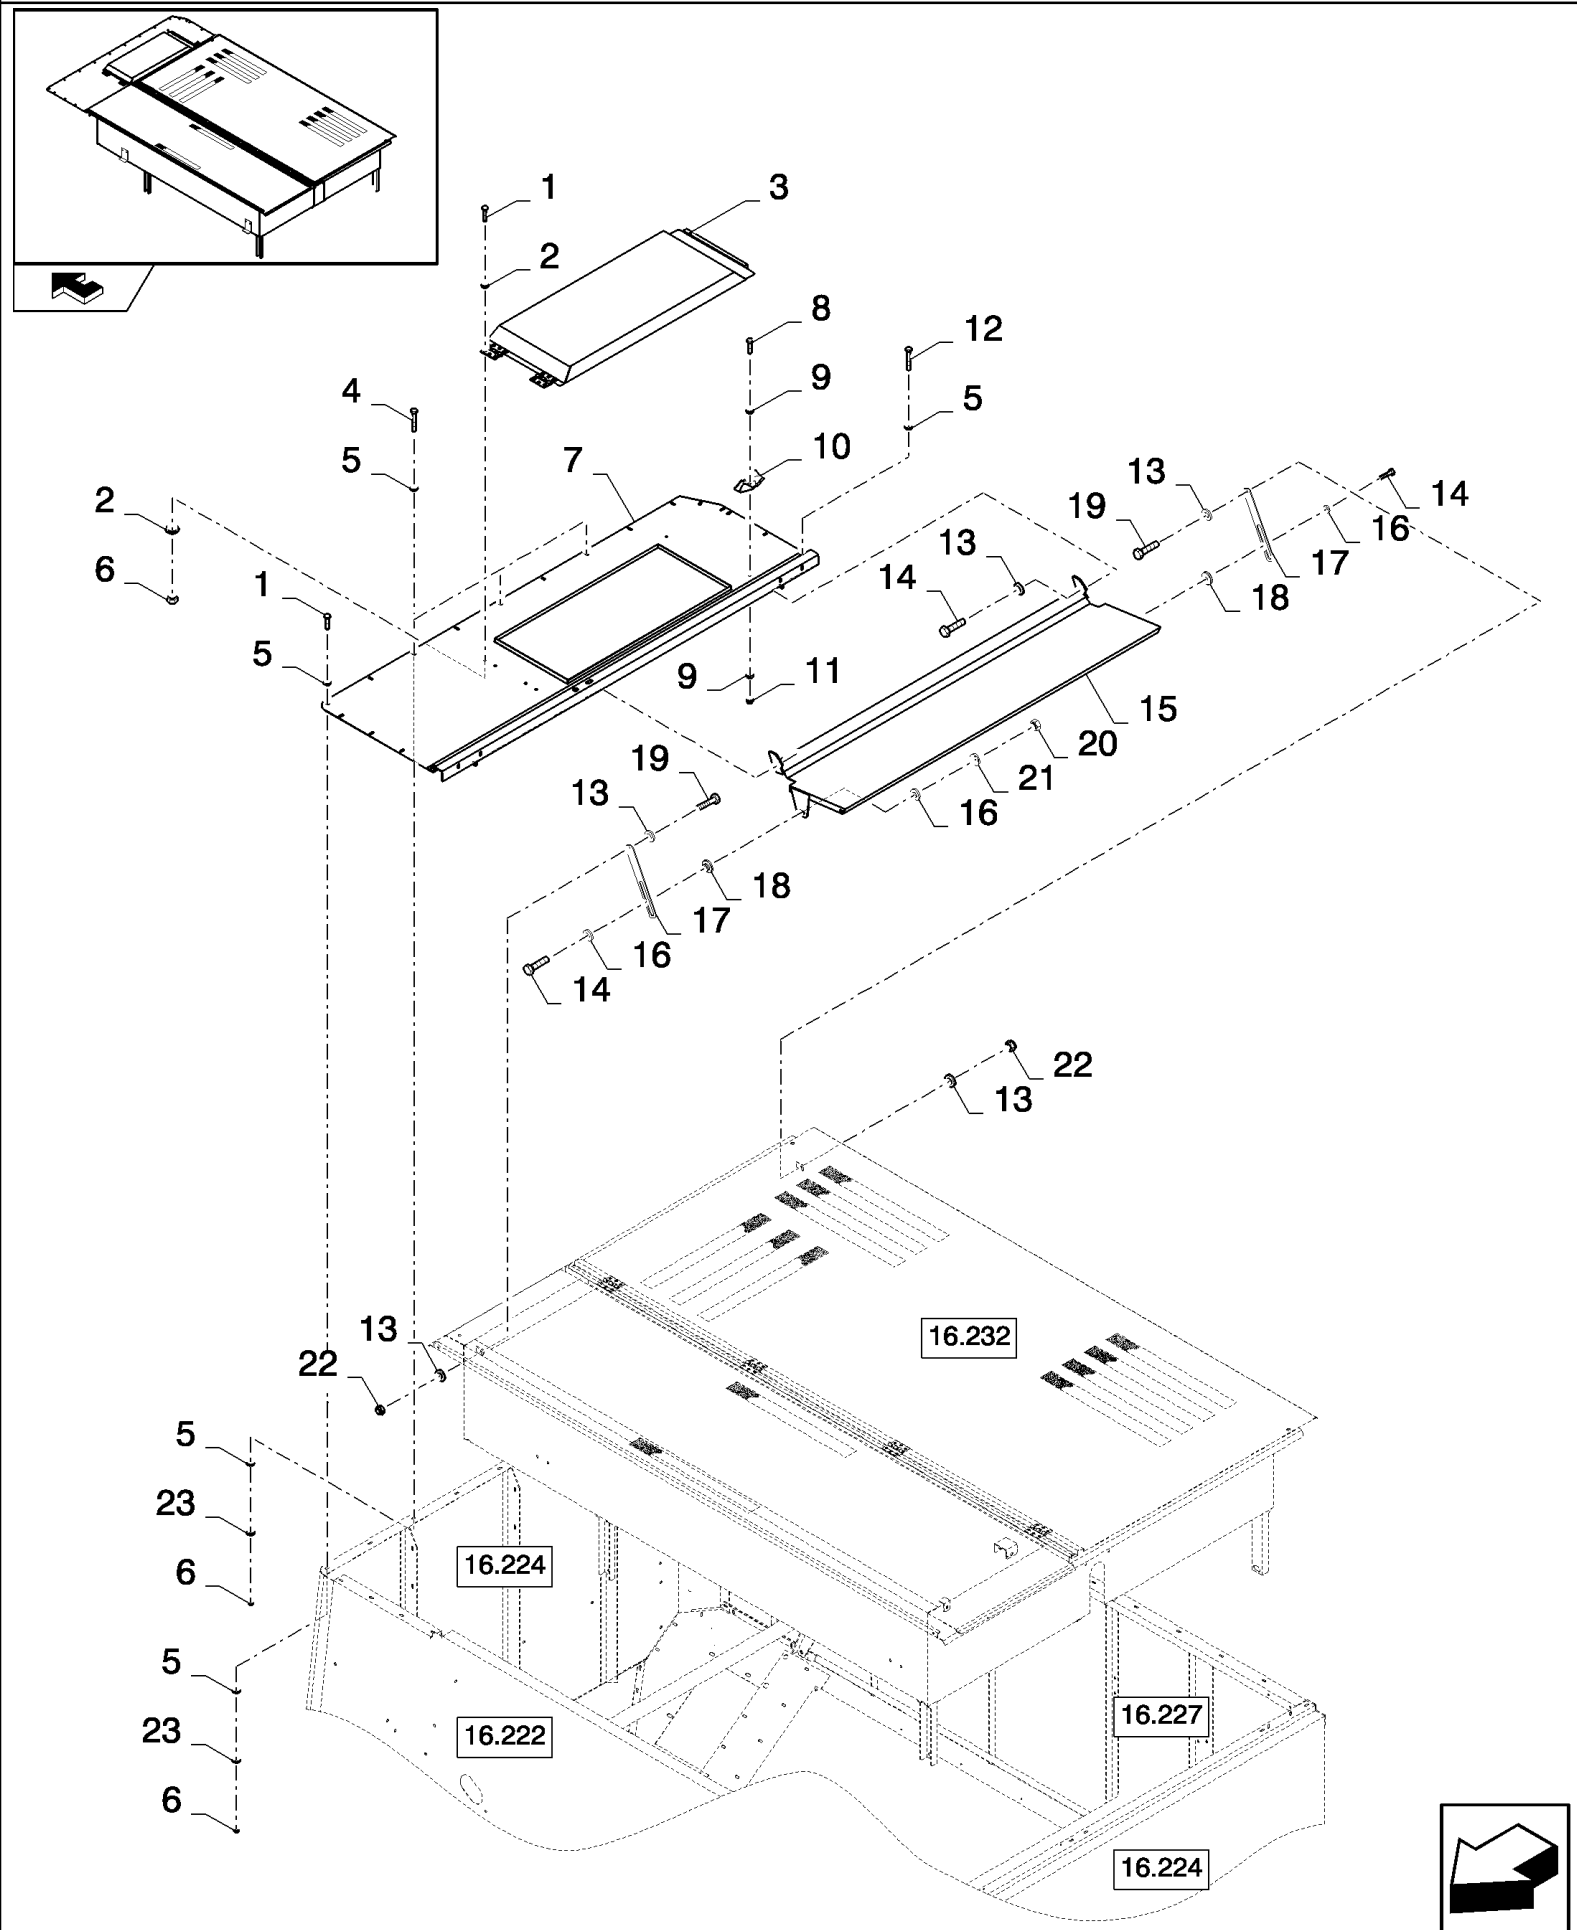

16.233(01) GRAINTANK EXTENSION, COVERS

16.233(01) GRAINTANK EXTENSION, COVERS

сылка	Номер детали	Кол-во	Описание
1	86508568	16	SCREW, Hex, M6 x 16, 8.8,
2	322357	8	WASHER, SPRING, Belleville, M6,
3	87347668	1	COVER,
4	120102	4	SCREW, Hex, M6 x 40, 8.8, Full Thd,
5	140040	36	WASHER, M6 x 22 x 2,
6	9706755	22	NUT, M6, CI 8,
7	84983348	1	PLATE,
8	86511042	2	SCREW, Cross Pan Hd, M4 x 16,
9	362785	4	WASHER, BELLEVILLE, M5.5 x 15 x 0.5 Thk,
10	362786	2	FASTENER,
11	385681	2	NUT, LOCK, M4 x .7, CI 8, M4
12	120100	2	BOLT, Hex, M6 x 20, 8.8,
13	140016	8	WASHER, M8 x 16 x 1.6,
14	43128	4	BOLT, Hex, M8 x 30, 8.8,
15	84983349	1	COVER,
16	140041	4	WASHER, M8 x 28 x 3,
17	84982346	2	PLATE,
18	84444956	2	BUSHING,
19	120104	2	BOLT, Hex, M8 x 20, 8.8,
20	9706690	2	NUT, M8, CI 8,
21	322358	2	WASHER, SPRING, Belleville, M8,
22	86629542	4	NUT, LOCK, M8 x 1.25, CI 8,
23	412649	18	WASHER, SPRING, Belleville, M6,