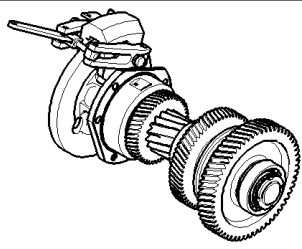

03.206(01) GEARBOX, DRIVE SHAFT

сылка	Номер детали	Кол-во	Описание
1	84017986	1	SEALRING,
2	84074759	1	BEARING, ROLLER, TAPERED,
3	84437033	1	SHAFT, GEAR, 16T
3	84441799	1	SHAFT, GEAR, 18T
4	84433264	1	GEAR,
5	84071622	1	BEARING SET,
6	84433358	1	GEAR,
7	84041521	2	BALL,
8	84041522	2	SPRING,
9	84433352	1	GEAR,
10	84072052	1	WASHER, THRUST,
11	84078051	1	RING, SNAP, M72, Ext,
12	84459182	1	GEAR,
13	87317816	1	BEARING SET,
14	84071394	1	WASHER, THRUST,
15	84320593	1	BEARING, ROLLER, TAPERED,
16	84071395	1	WASHER, THRUST,
17	80410880	1	RING, LOCKING,
18	9615771	1	NUT, LOCK, M45 x 1.5, Bearing,
19	84078052	1	O-RING,
20	84334234	1	SHIM,
21	84334235	AR	SHIM,
22	84334236	AR	SHIM,
23	84432905	1	HOUSING, BEARING,
24	140046	5	WASHER, SPRING, Belleville, M12,
25	9706685	5	NUT, M12, CI 8,
26	370007	2	RING, SNAP, M45, Ext,
27	84432996	1	BRAKE DISC,
28	9819715	1	BRAKE, (29)
29	9819908	2	BRAKE LINING,
30	9832986	2	SCREW, M10x30
31	86642435	1	BOLT, Hex, M12 x 1.25 x 45, 8.8, Full Thd,