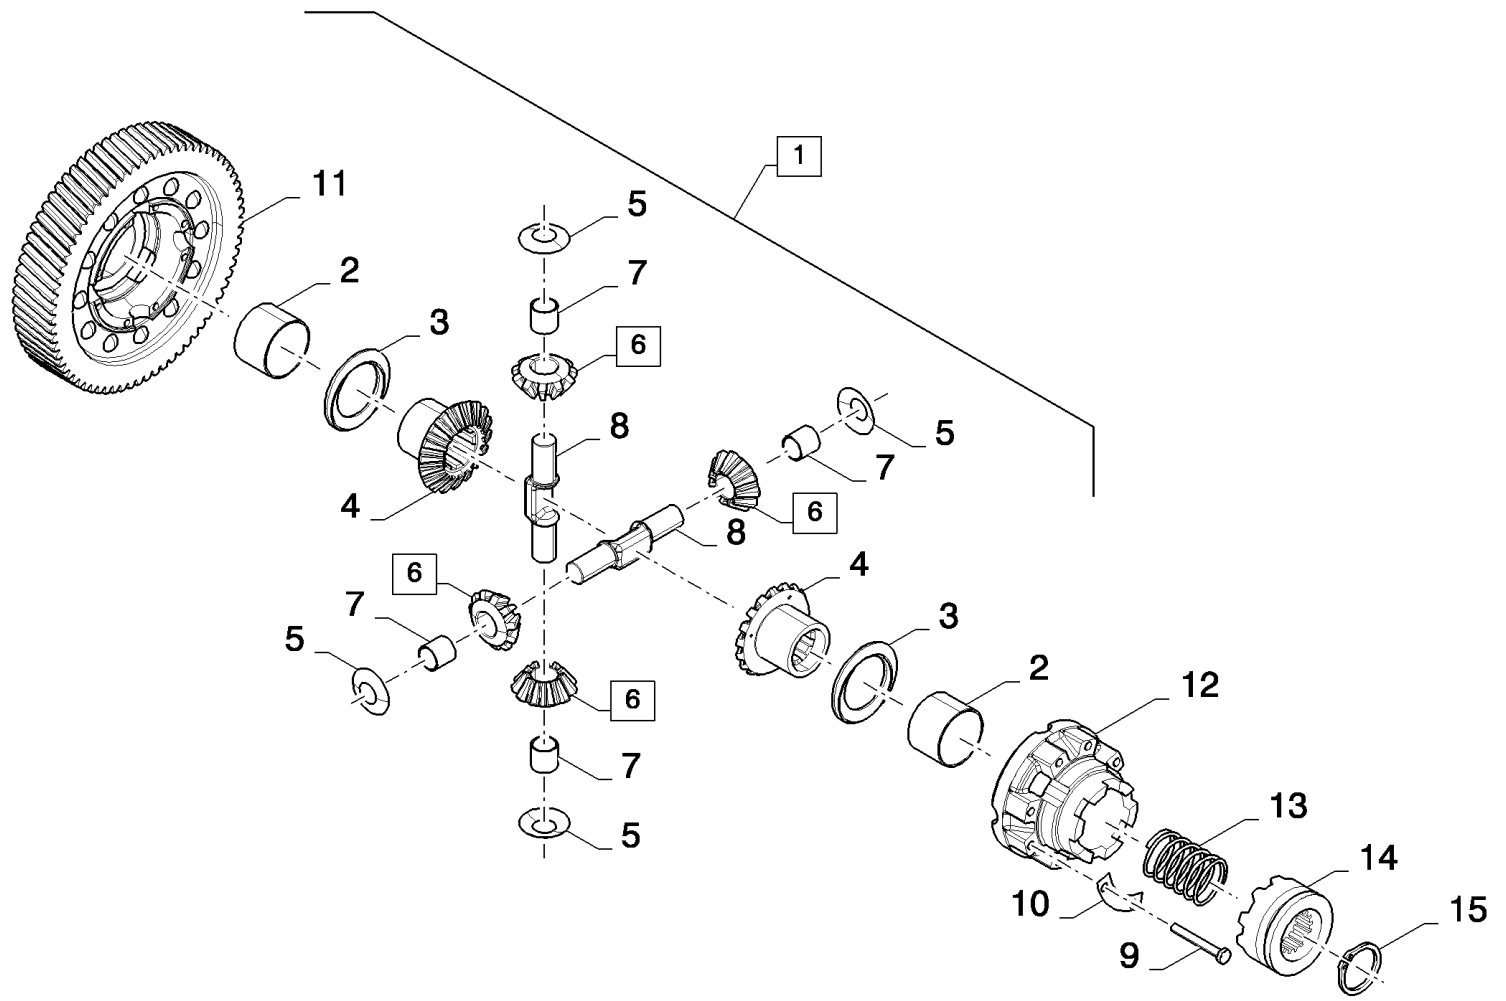

03.212(01) DIFFERENTIAL

03.212(01) DIFFERENTIAL

сылка	Номер детали	Кол-во	Описание
1	84071411	1	DIFFERENTIAL, (2 to 12), STANDARD, FOR CSX7040, CSX7050, CSX7050 HILLSIDE, CSX7060 AND CSX7070 ONLY
1	84071409	1	DIFFERENTIAL, (2 to 12), STANDARD, FOR CSX7080 ONLY
1	84071437	1	DIFFERENTIAL, (2 to 12), FOR CSX7040, CSX7050, CSX7050 HILLSIDE, CSX7060 AND CSX7070 ONLY, WITH DIFF. LOCK
1	84071413	1	DIFFERENTIAL, , WITH DIFF. LOCK, FOR CSX7080 ONLY
2	9514039	2	SLEEVE,
3	210013	2	WASHER, THRUST,
4	9514042	2	SPROCKET, DRIVEN,
5	210014	4	WASHER,
6	9850394	4	GEAR, (7)
7	9514038	1	GEAR,
8	9514041	2	SHAFT,
9	120073	8	BOLT, Hex, M10 x 80, 8.8,
10	331649	4	PLATE, LOCKING,
11	NSS	1	NOT SERVICED SEPARATELY,
12	NSS	1	NOT SERVICED SEPARATELY,
13	455097	1	SPRING, , WITH DIFF. LOCK
14	455094	1	RING, COUPLING, , WITH DIFF. LOCK
15	327911	1	RING, SNAP, M55, Ext, , WITH DIFF. LOCK