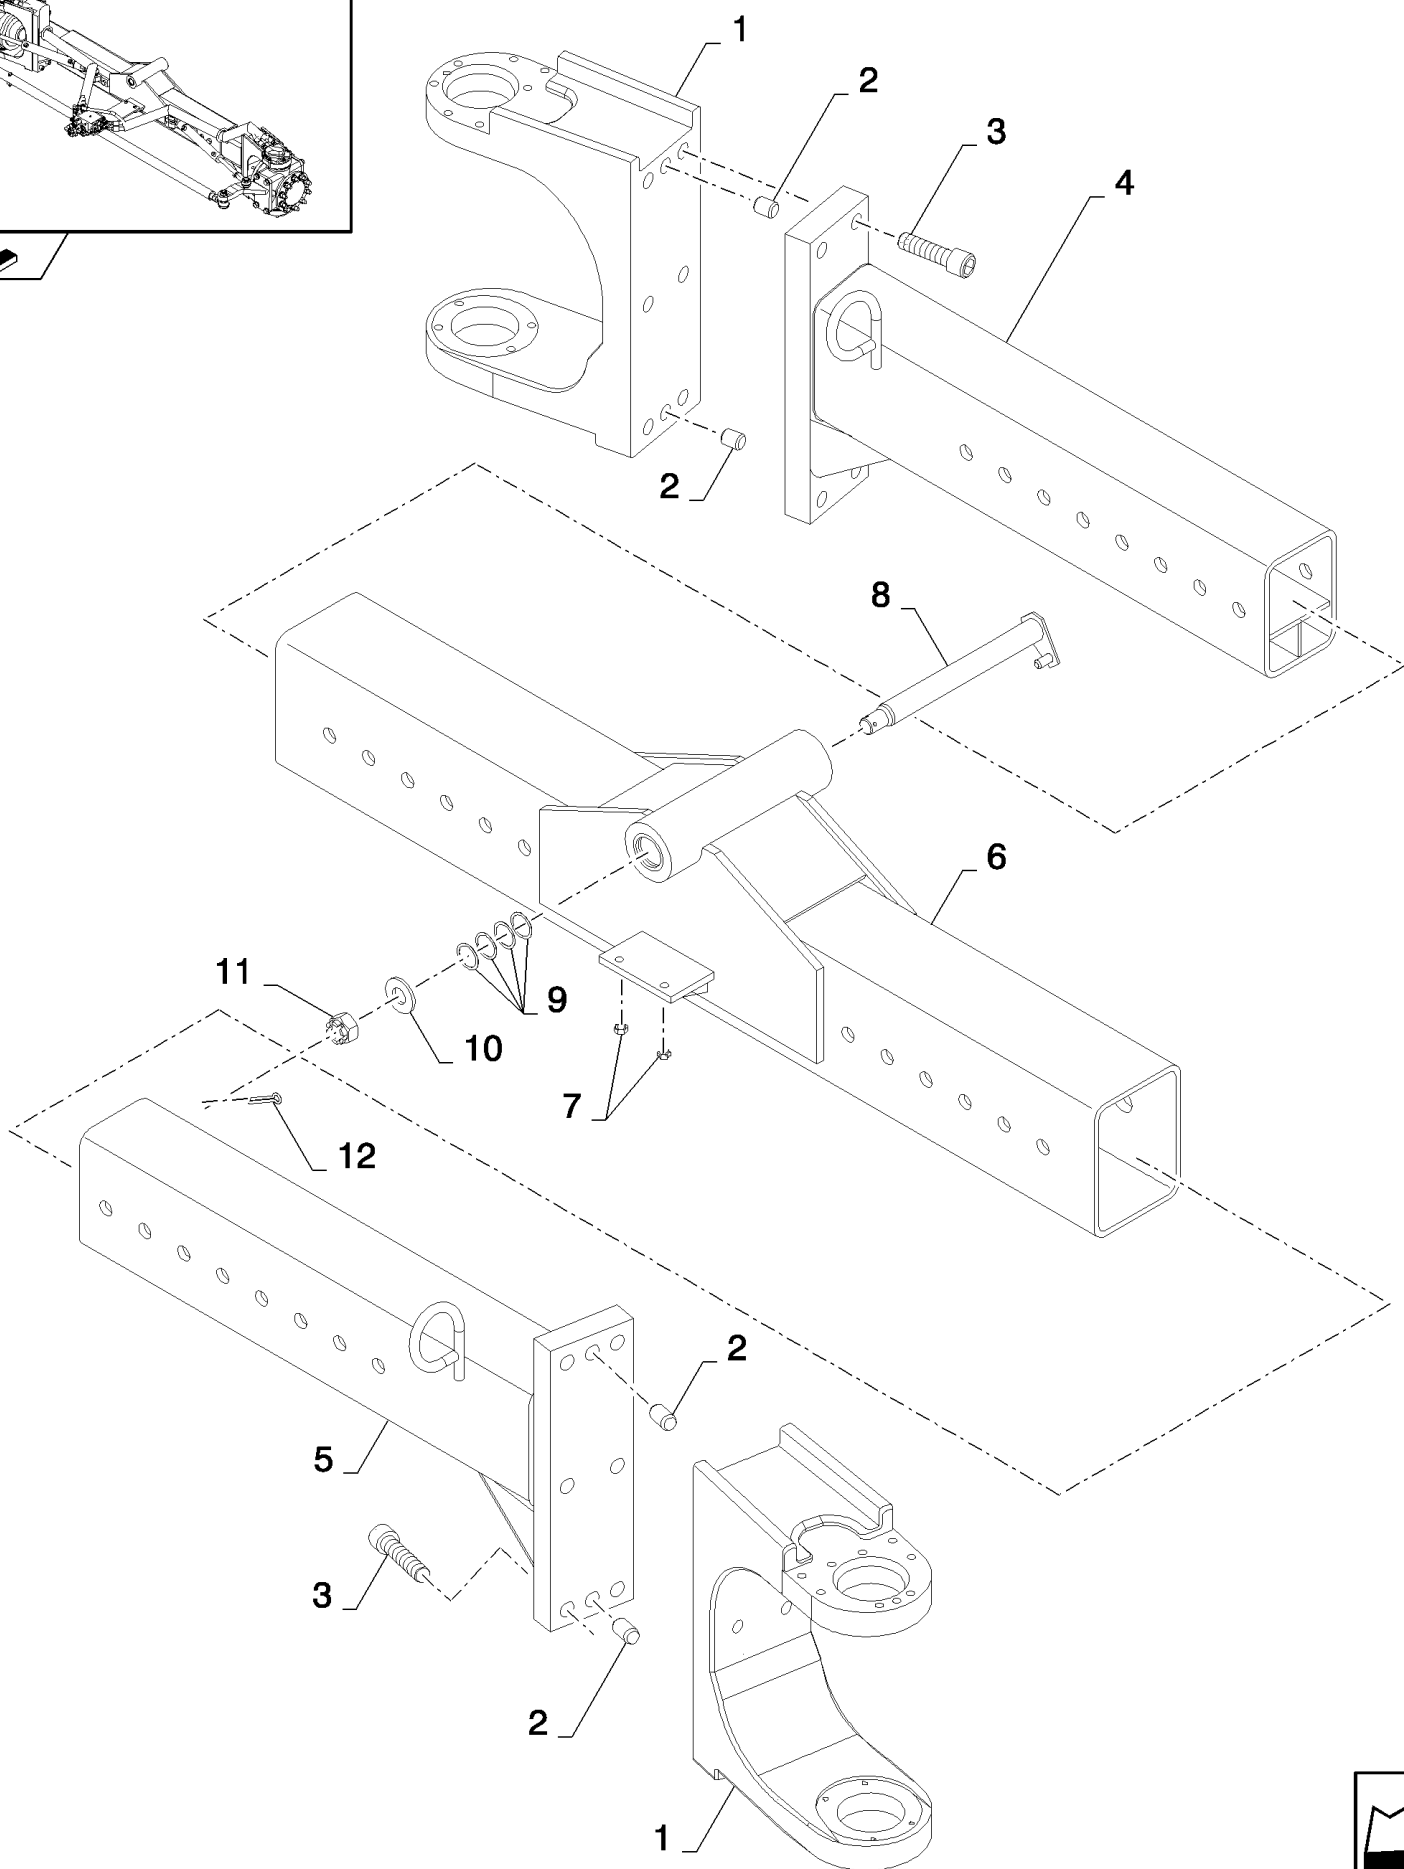

CSX7080 D660 - COMBINE (9/08-)

05.207(01) POWERED REAR AXLE

сылка	Номер детали	Кол-во	Описание
1	84800174	2	FRAME,
2	84800176	4	PIN,
3	87301555	8	SCREW, Hex Soc Hd, M20 x 80, 12.9,
4	84800171	1	AXLE, REAR, RH
5	84800170	1	AXLE, REAR, LH
6	84800169	1	AXLE, REAR,
7	9837692	2	CLAMP,
8	84077850	1	SHAFT,
9	140124	4	SHIM, 0.5mm Thk ,
10	84334054	1	WASHER,
11	390822	1	NUT, SLOTTED, M30 x 1.5, Cl 8,
12	130016	1	PIN, SPLIT (COTTER), M6.3 x 63,