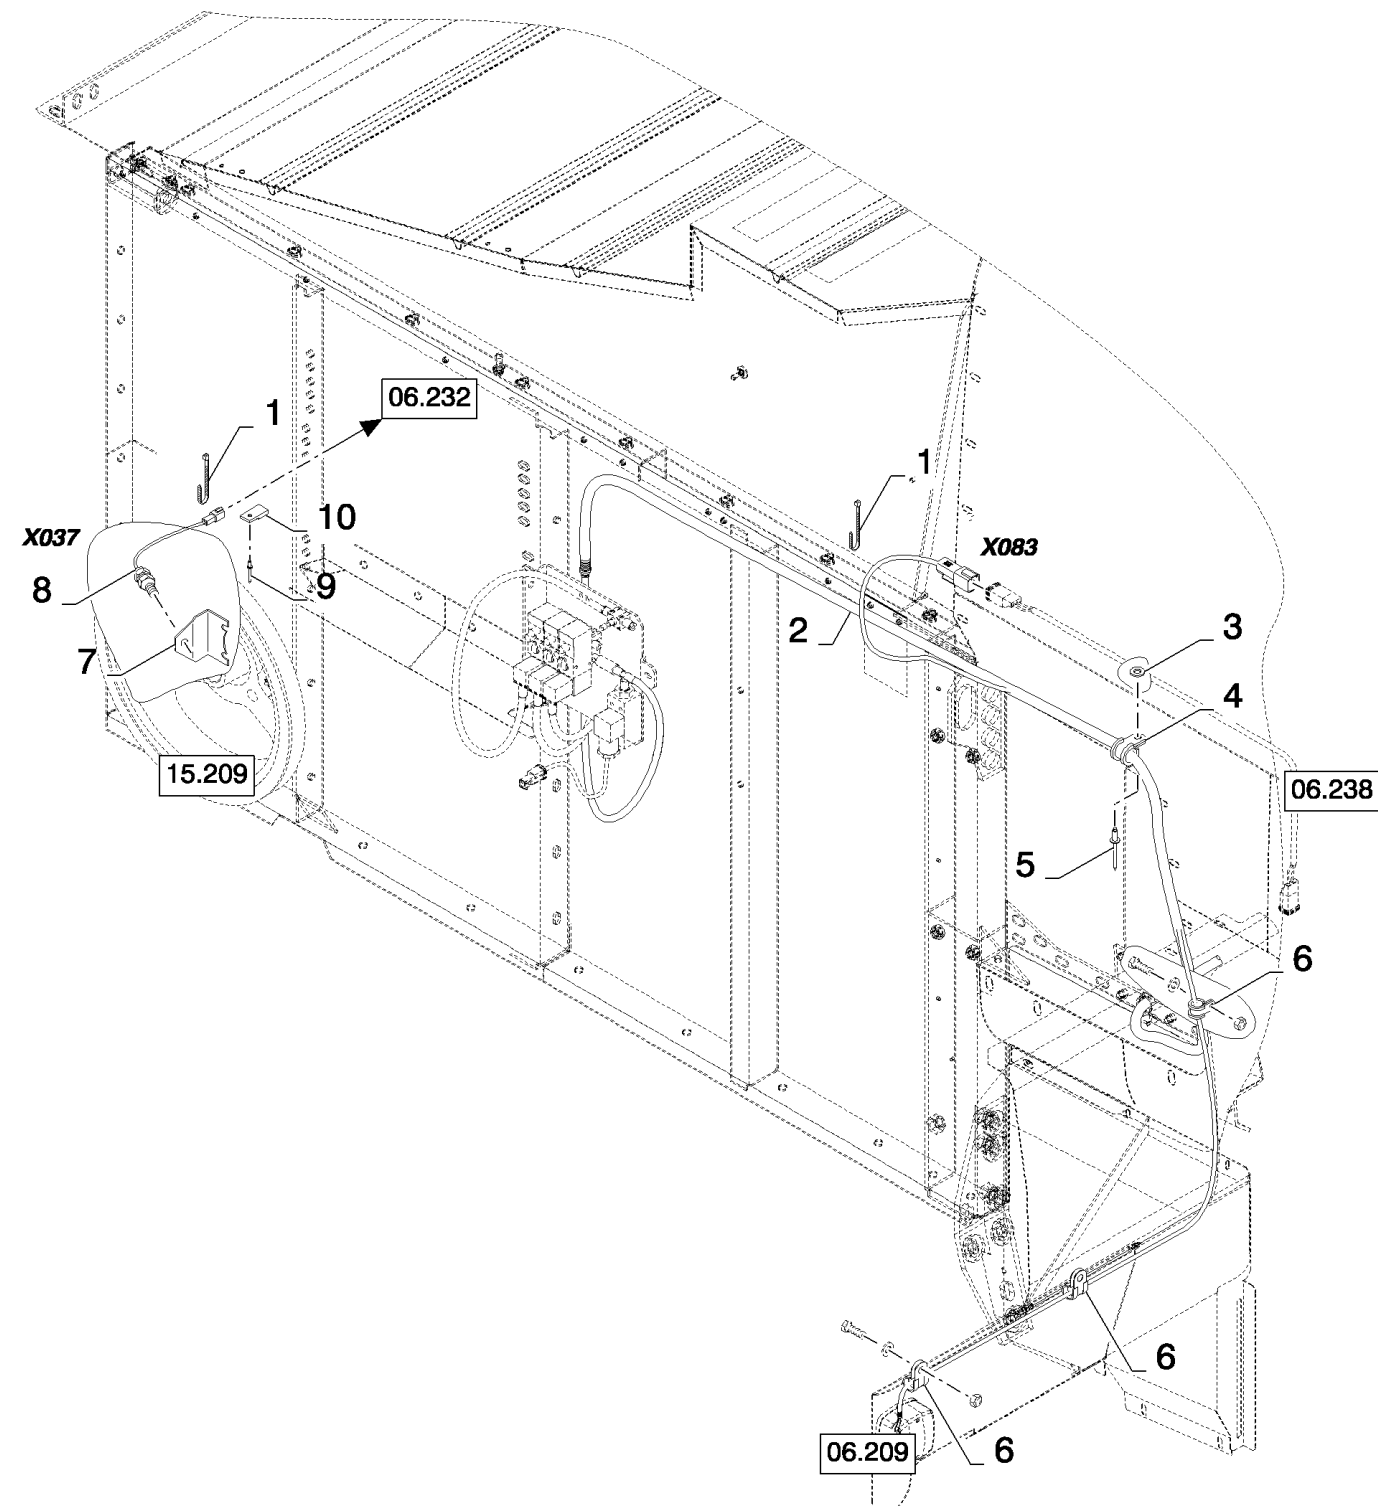

06.242(01) STRAW WALKER FRAME, ELECTRICAL COMPONENTS

CSX7080 D660 - COMBINE (9/08-)

06.242(01) STRAW WALKER FRAME, ELECTRICAL COMPONENTS

сылка	Номер детали	Кол-во	Описание
1	86566990	2	STRAP, CABLE, M4.8 x 292 L,
2	87396120	1	HARNESS, WIRE, , FOR CSX7040, CSX7050, CSX7050 HILLSIDE AND CSX7060 ONLY, SEE FIGURE 06.521
2	87396122	1	HARNESS, WIRE, , SEE FIGURE 06.520, FOR CSX7070 AND CSX7080 ONLY
3	322356	2	WASHER, BELLEVILLE, M5.1 x 12 x 1.85, HDN,
4	84818442	2	CLAMP,
5	9512290	2	RIVET, Pop, M4.8 x 18,
6	86010402	6	CLAMP, 1/2", Insul, 3/8" Bolt,
7	84334107	1	BRACKET,
8	84058861	1	SENSOR, B13 - STRAWWALKER SPEED SENSOR, SEE FIGURE 06.701
9	445394	1	RIVET, Pop, M4.8 x 12.7,
10	84058832	1	CLIP,