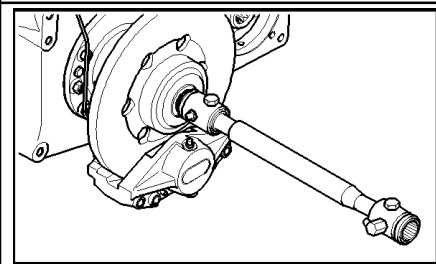

03.222(01) DRIVE SHAFTS WITHOUT EXTENSIONS

CSX7080 D660 - COMBINE (9/08-)

03.222(01) DRIVE SHAFTS WTHOUT EXTENSIONS

сылка	Номер детали	Кол-во	Описание
1	43144	2	BOLT, Hex, M10 x 70, 8.8,
2	84077843	2	BUSHING, SPLINED,
3	100037	4	NUT, M10 x 1.5, Cl 8,
4	323713	2	NIPPLE, LUBE,
5	84437060	1	SHAFT, CONTROL,
6	321204	2	NIPPLE, LUBE, M6 x 1, 16mm lg,
7	84077841	2	BUSHING, SPLINED,
8	120073	2	BOLT, Hex, M10 x 80, 8.8,
9	84437061	1	SHAFT, CONTROL, , FOR CSX7040, CSX7050 AND CSX7060 ONLY
9	84075188	1	SHAFT, CONTROL, , FOR CSX7070 ONLY
9	84441886	1	SHAFT, CONTROL, , FOR CSX7080 ONLY