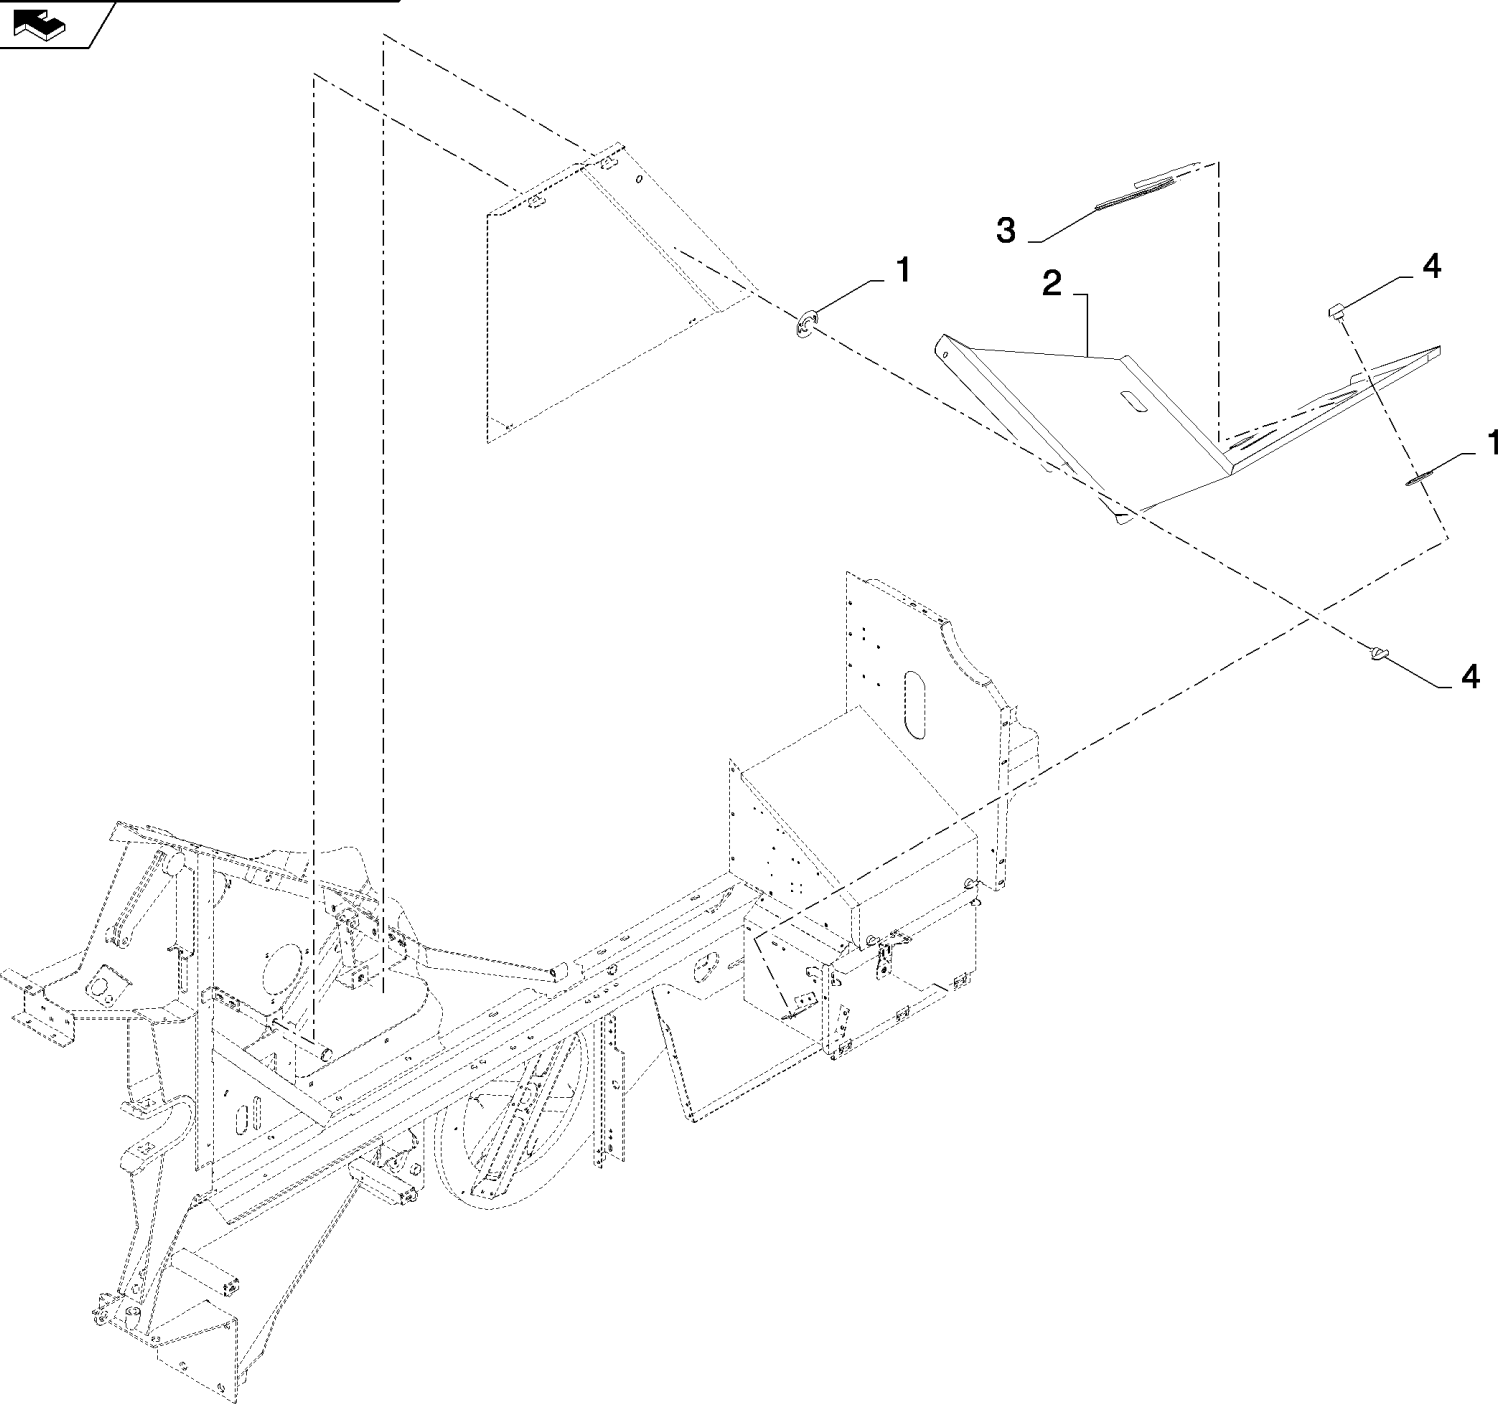

08.208(01) LOWER SHIELDS, LH, FOR POWERED STEERING AXLE

CSX7080 D660 - COMBINE (9/08-)

08.208(01) LOWER SHIELDS, LH, FOR POWERED STEERING AXLE

сылка	Номер детали	Кол-во	Описание
1	9514605	3	WASHER, LOCK, M9.8 x 18.5,
2	87588441	1	PLATE,
3	401108	1	SHIELD, L=0.71M
4	9831581	3	LOCK,