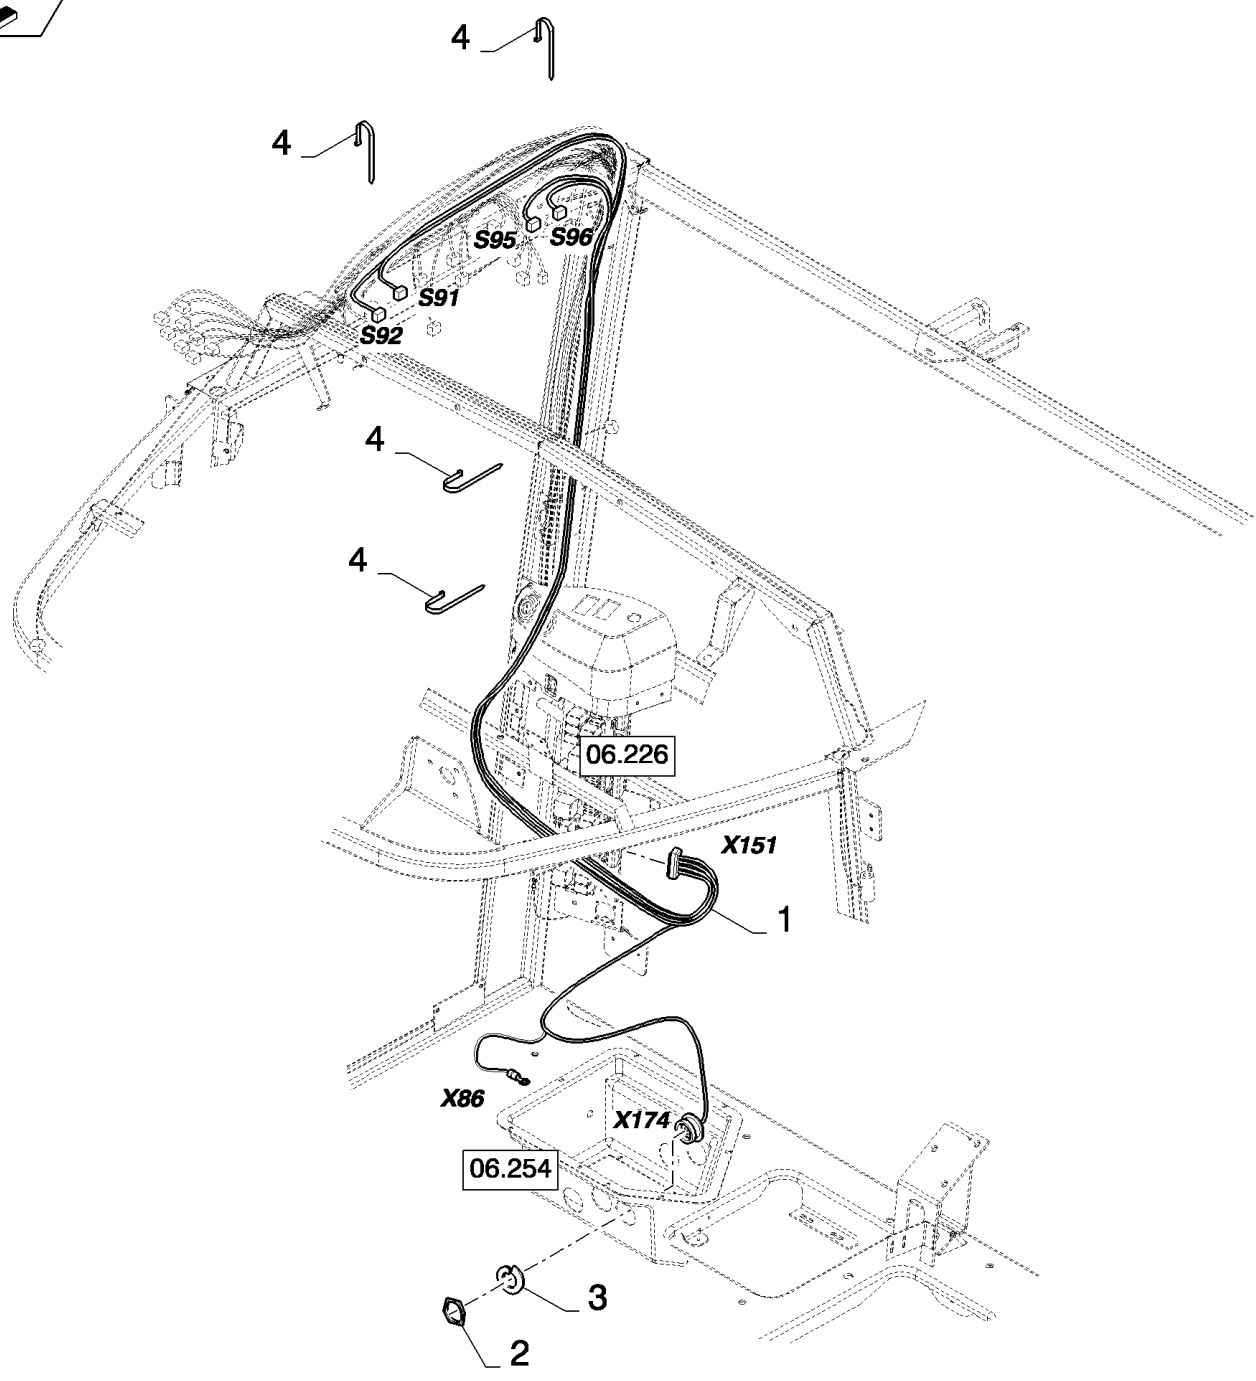

CSX7080 D660 - COMBINE (9/08-)

06.264(01) CAB ELECTRICITY - FOR LATERALE ONLY

сылка	Номер детали	Кол-во	Описание
1	87719676	1	HARNES, WIRE, , SEE FIGURE 06.571
2	9861348	1	NUT, 1 1/2"-18,
3	9861349	1	WASHER, LOCK, M38 x 1.57 Thk,
4	9818147	20	CLAMP,