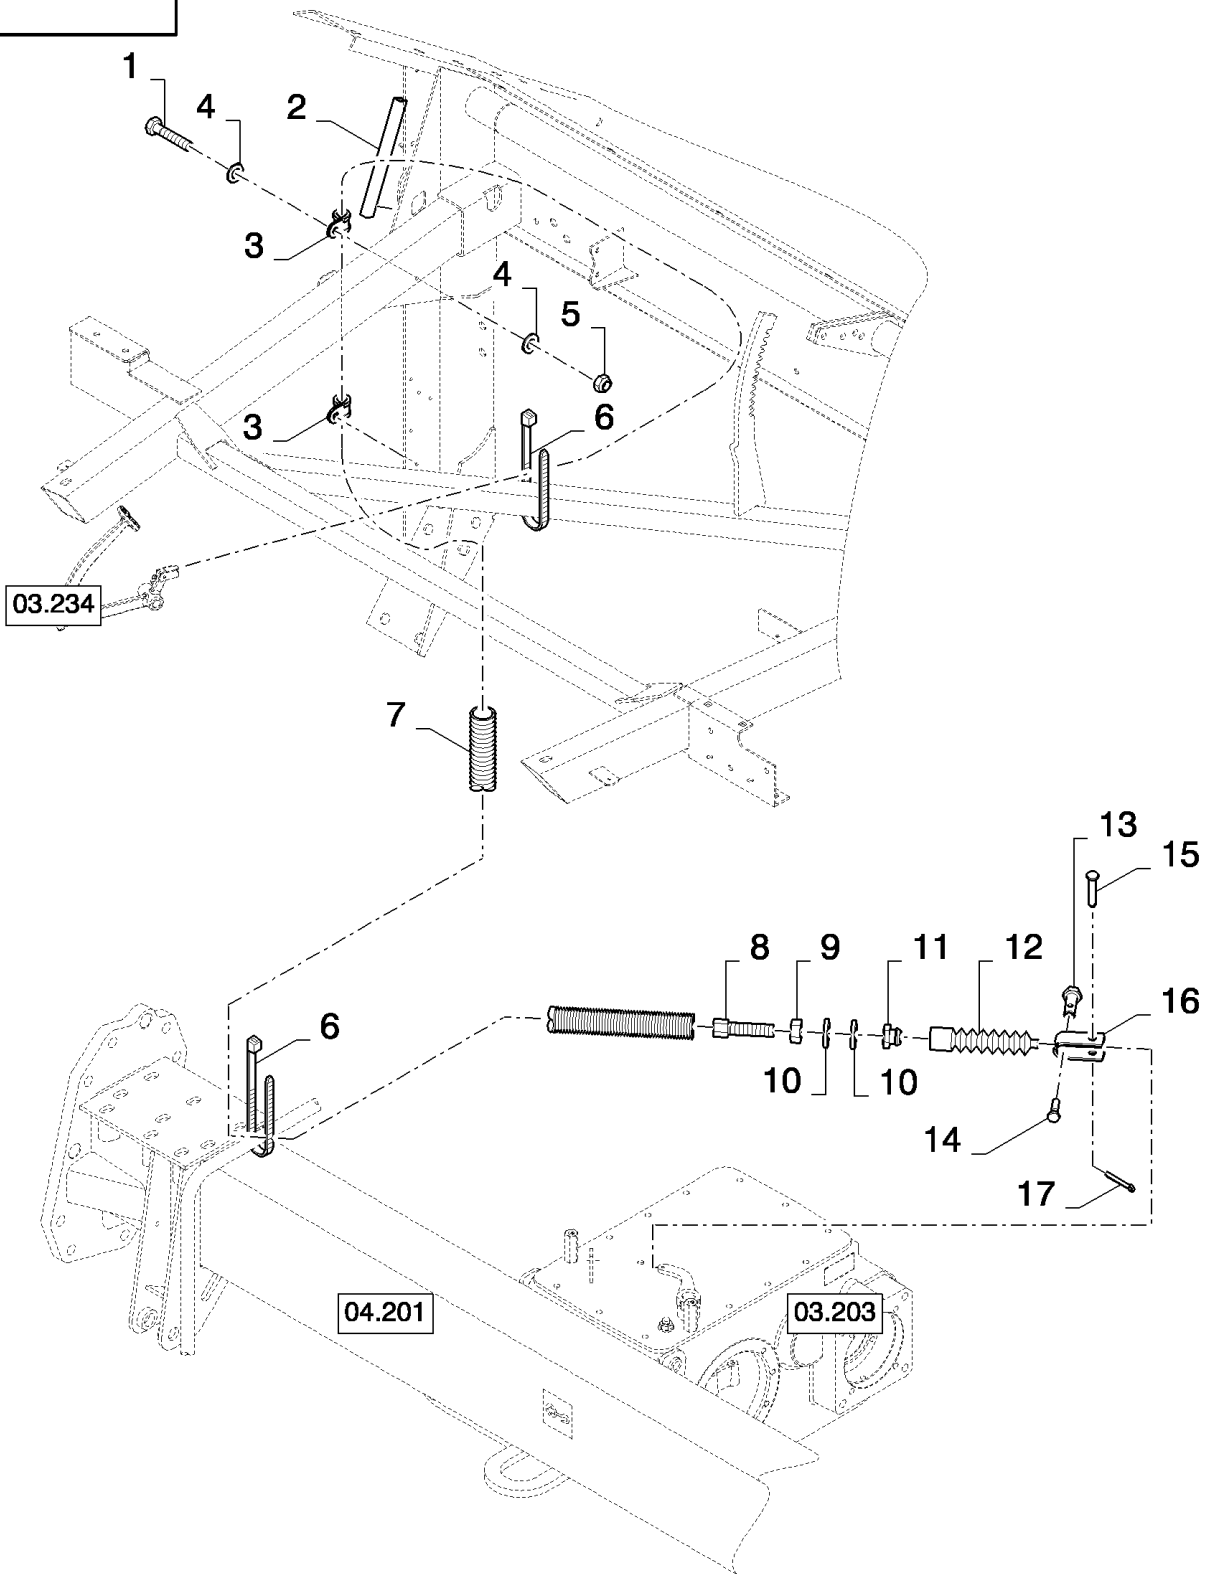

03.235(01) DIFFERENTIAL LOCK CONTROL

03.235(01) DIFFERENTIAL LOCK CONTROL

сылка	Номер детали	Кол-во	Описание
1	43117	2	BOLT, Hex, M6 x 30, 8.8,
2	NS	1	NOT SERVICED, L=0.12M
3	431352	2	CLAMP,
4	140040	2	WASHER, M6 x 22 x 2,
5	412152	2	NUT, LOCK, M6 x 1, CI 8.8,
6	9818147	2	CLAMP,
7	NS	1	NOT SERVICED, L=0.6M
8	449469	1	SCREW, M10 x 38,
9	100016	1	NUT, M10, CI 8,
10	394629	2	WASHER, LOCK, M10.5 x 24 x 0.2, HT,
11	449470	1	NUT,
12	9818291	1	BOOT,
13	381140	1	CLAMP,
14	120100	1	BOLT, Hex, M6 x 20, 8.8,
15	376876	1	PIN, CLEVIS, M6 x 30,
16	388340	1	YOKE,
17	86977785	1	PIN, SPLIT (COTTER), M1.6 x 20,