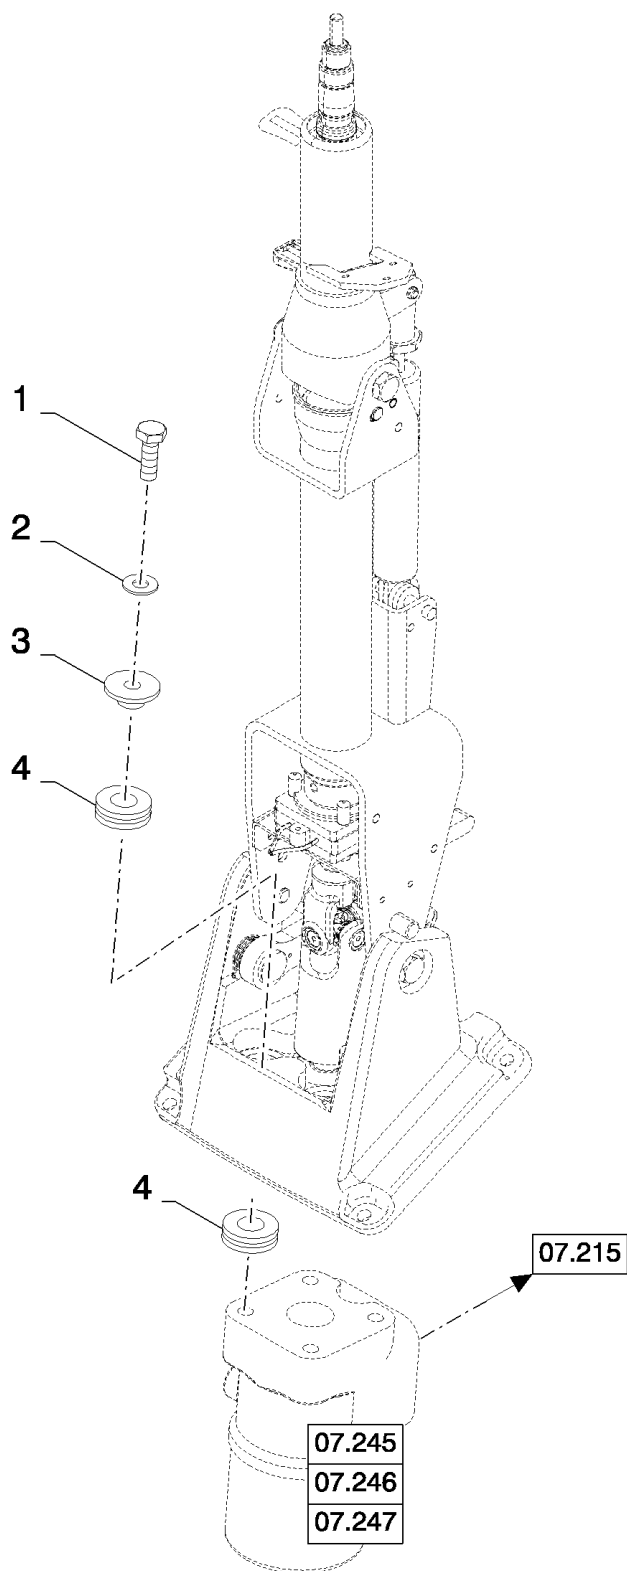

07.244(01) STEERING VALVE - FOR ADJUSTABLE STEERING AXLE

CSX7080 D660 - COMBINE (9/08-)

07.244(01) STEERING VALVE - FOR ADJUSTABLE STEERING AXLE

сылка	Номер детали	Кол-во	Описание
1	9706704	4	BOLT, Hex, M10 x 35, 8.8, Full Thd,
2	140045	4	WASHER, SPRING, Belleville, M10,
3	84819581	4	FLANGE,
4	84819582	8	DAMPER,