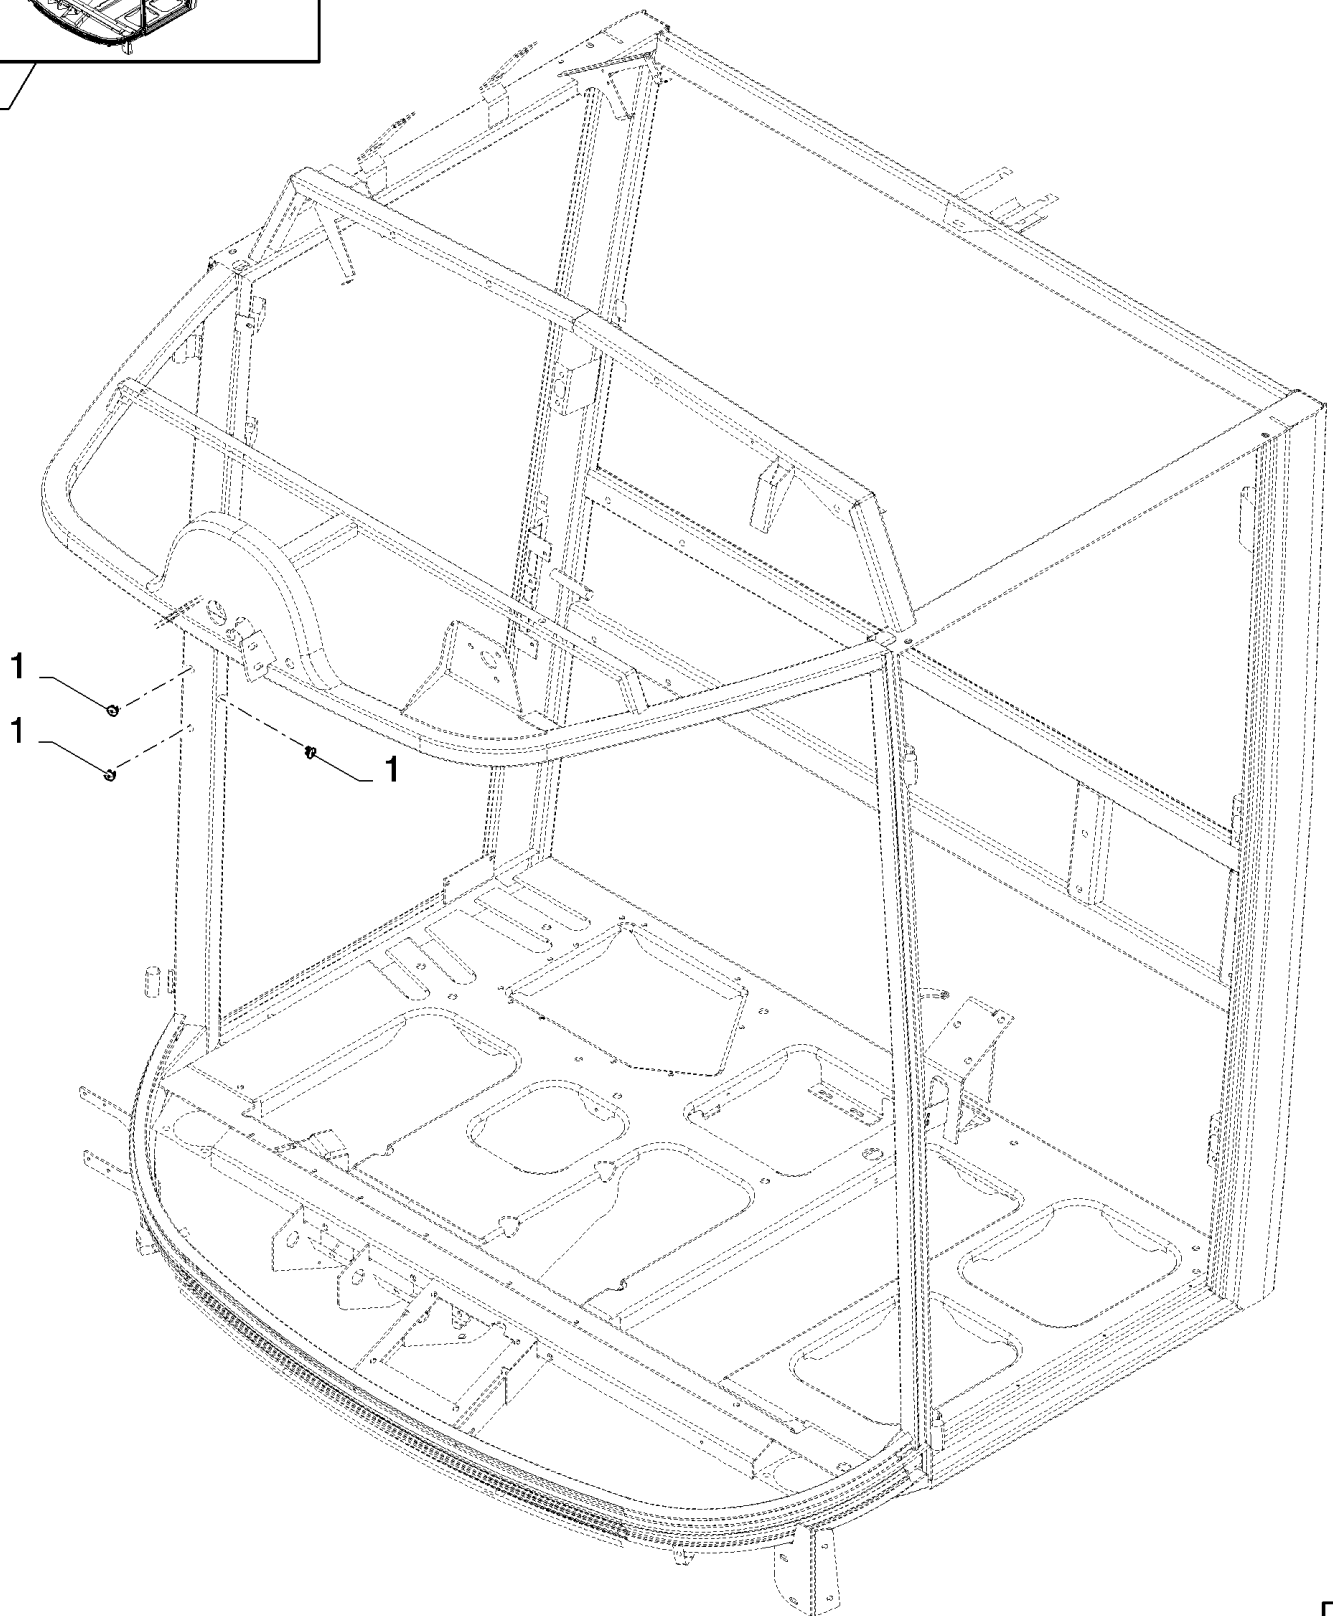

CSX7080 D660 - COMBINE (9/08-)

10.211(01) CAB MOUNTING GROUP

сылка	Номер детали	Кол-во	Описание
1	9706690	6	NUT, M8, CI 8,
2	322358	14	WASHER, SPRING, Belleville, M8,
3	120104	14	BOLT, Hex, M8 x 20, 8.8,
4	140046	3	WASHER, SPRING, Belleville, M12,
5	9706687	3	BOLT, Hex, M12 x 30, 8.8, Full Thd,
6	84053736	3	DAMPER,
7	9512968	8	RIVET,
8	87357728	1	CANVAS,
9	87352135	1	PLATE,
10	86508568	8	SCREW, Hex, M6 x 16, 8.8,
11	84447090	1	SKIRT, LH
12	84447091	1	SKIRT, RH
13	86511042	8	SCREW, Cross Pan Hd, M4 x 16,
14	84447092	1	SKIRT, , FOR CSX7040, CSX7050 AND CSX7060 ONLY
14	84447089	1	SKIRT, , FOR CSX7070 AND CSX7080 ONLY
14	87729648	1	BEZEL, , FOR CSX7050 AND CX7060 LATERALE VERSION ONLY
15	9501985	1	STRIP, RUBBER, L=2M
16	412491	4	SCREW,
17	84447094	1	DECAL,
18	84447093	1	DECAL,
19	84447098	1	MAKERS BADGE,
20	86625060	2	NUT, Self, Threading, 1/4",
21	84447432	1	SEAL,
22	84448480	1	SUPPORT,
23	86511315	6	WASHER, M8 x 16 x 1.6,
24	322357	8	WASHER, SPRING, Belleville, M6,
25	84037659	1	BAND,

10.212(01) CAB FRAME