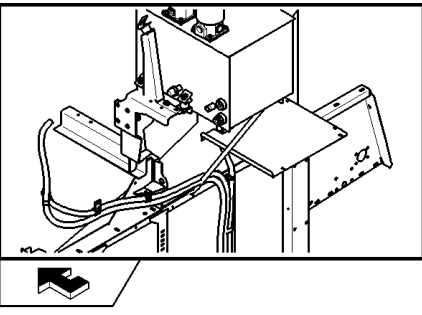

07.229(01) HYDRAULIC TANK - FOR LATERALE & HILLSIDE ONLY

сылка	Номер детали	Кол-во	Описание
1	9833258	5	SHOCK ABSORBER,
2	86624184	3	WASHER, M8 x 16 x 1.6,
3	87646443	1	REINFORCEMENT,
4	418407	4	CLAMP,
5	86588450	1	WASHER, M6 x 12 x 1.6 Thk,
6	417412	2	CLAMP,
7	396718	2	STRAP, CABLE,
8	43140	1	BOLT, Hex, M10 x 30, 8.8, Full Thd,
9	87726564	1	TUBE, HYD,
10	9813452	1	BRACKET,
11	87646439	1	SUPPORT,
12	87646441	1	SUPPORT,
13	322358	16	WASHER, SPRING, Belleville, M8,
14	9706690	16	NUT, M8, CI 8,
15	43127	2	BOLT, Hex, M8 x 25, 8.8,
16	9706755	1	NUT, M6, CI 8,
17	322357	1	WASHER, SPRING, Belleville, M6,
18	86977786	1	BOLT, Hex, M6 x 25, 8.8,
19	43128	3	BOLT, Hex, M8 x 30, 8.8,
20	140045	1	WASHER, SPRING, Belleville, M10,
21	412479	1	BOLT, Hex, M8 x 35, 8.8,