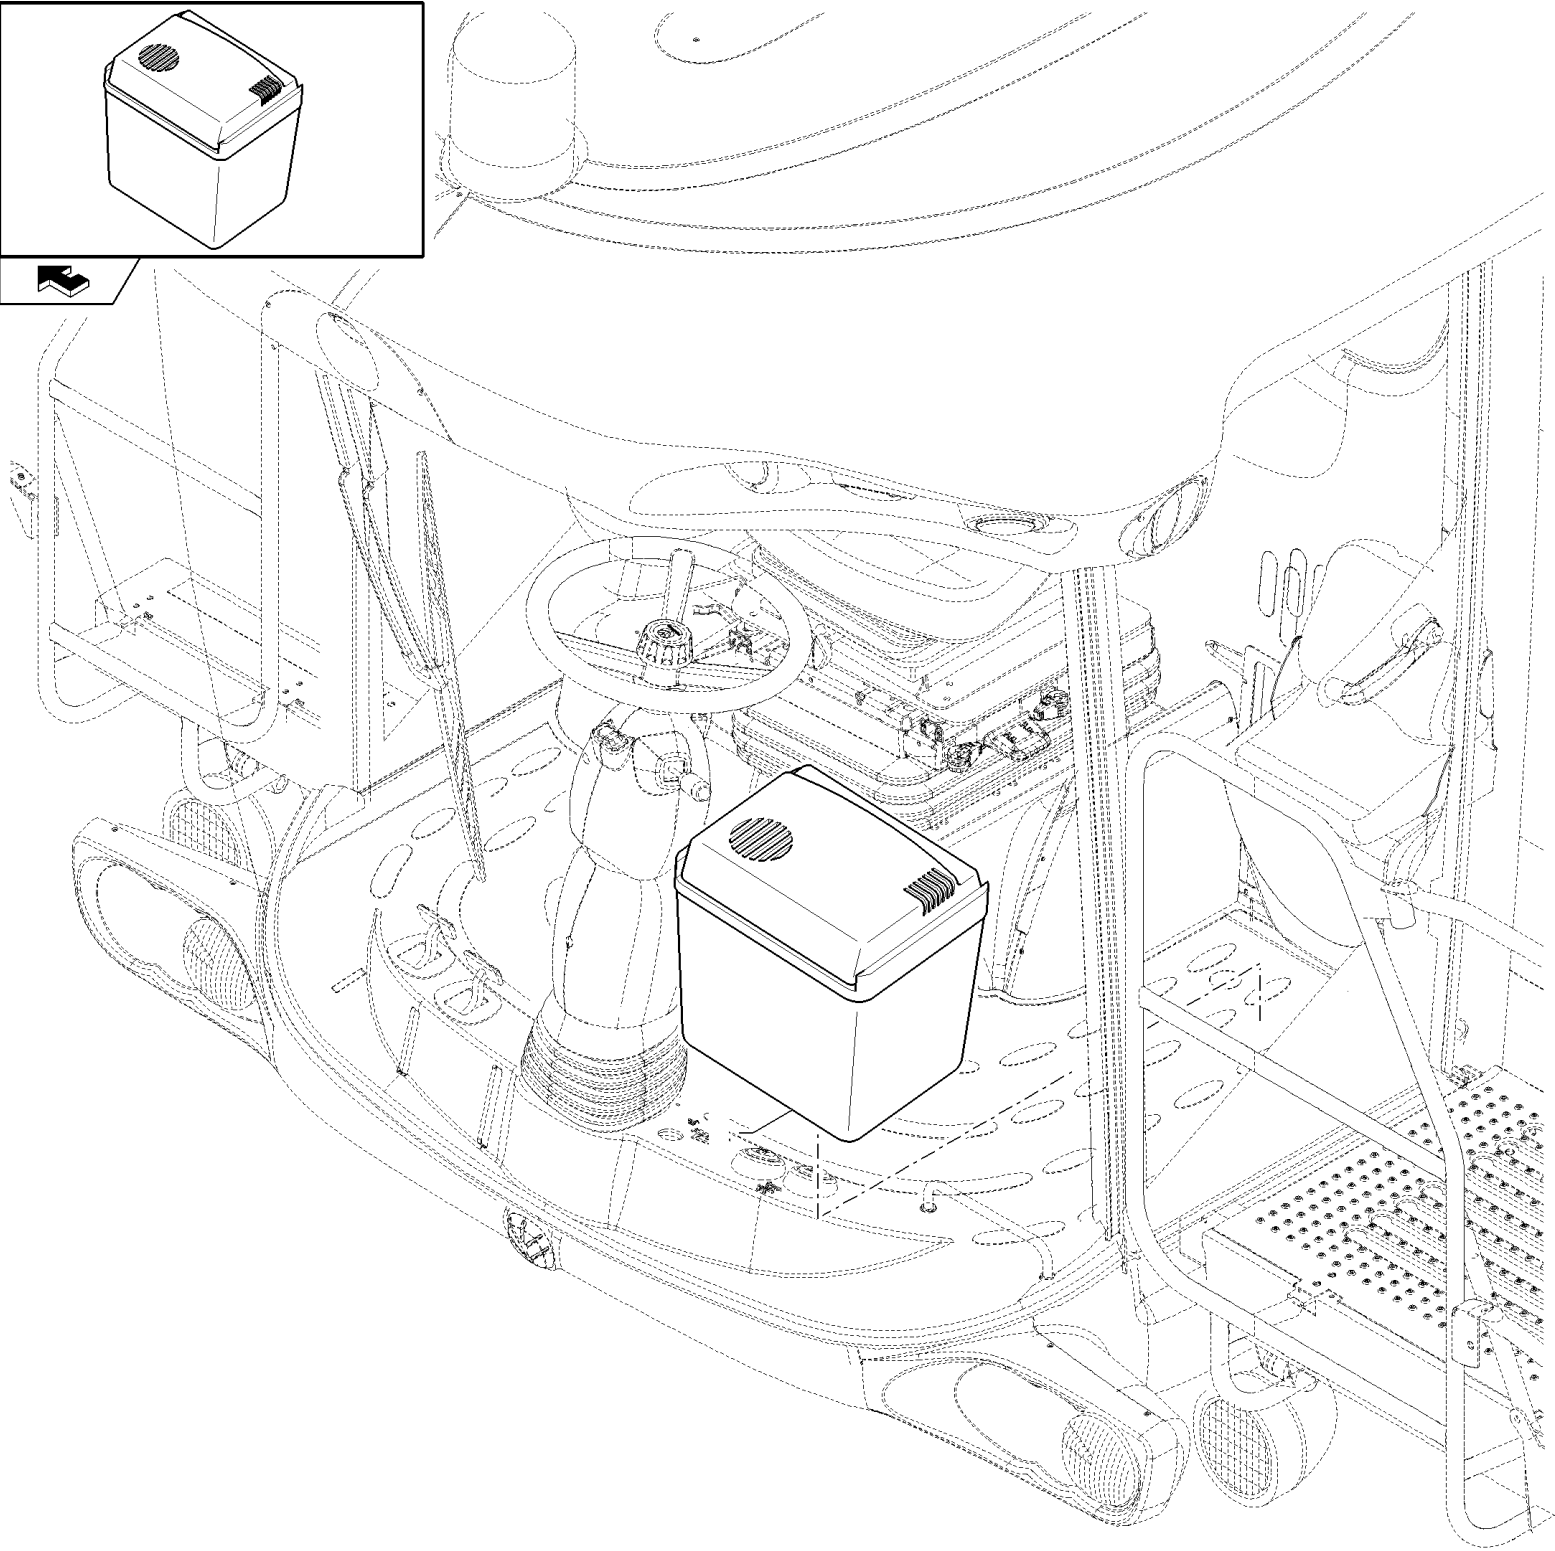

CSX7080 D660 - COMBINE (9/08-)

10.262(01) CAB ROOF, AIR FILTER

сылка	Номер детали	Кол-во	Описание
1	756970	1	NUT,
2	84814123	1	COVER,
3	84814124	1	KNOB,
4	87558895	1	FILTER, CAB, INNER
5	84807659	1	FILTER, CAB, OUTER

10.263(01) COOLBOX