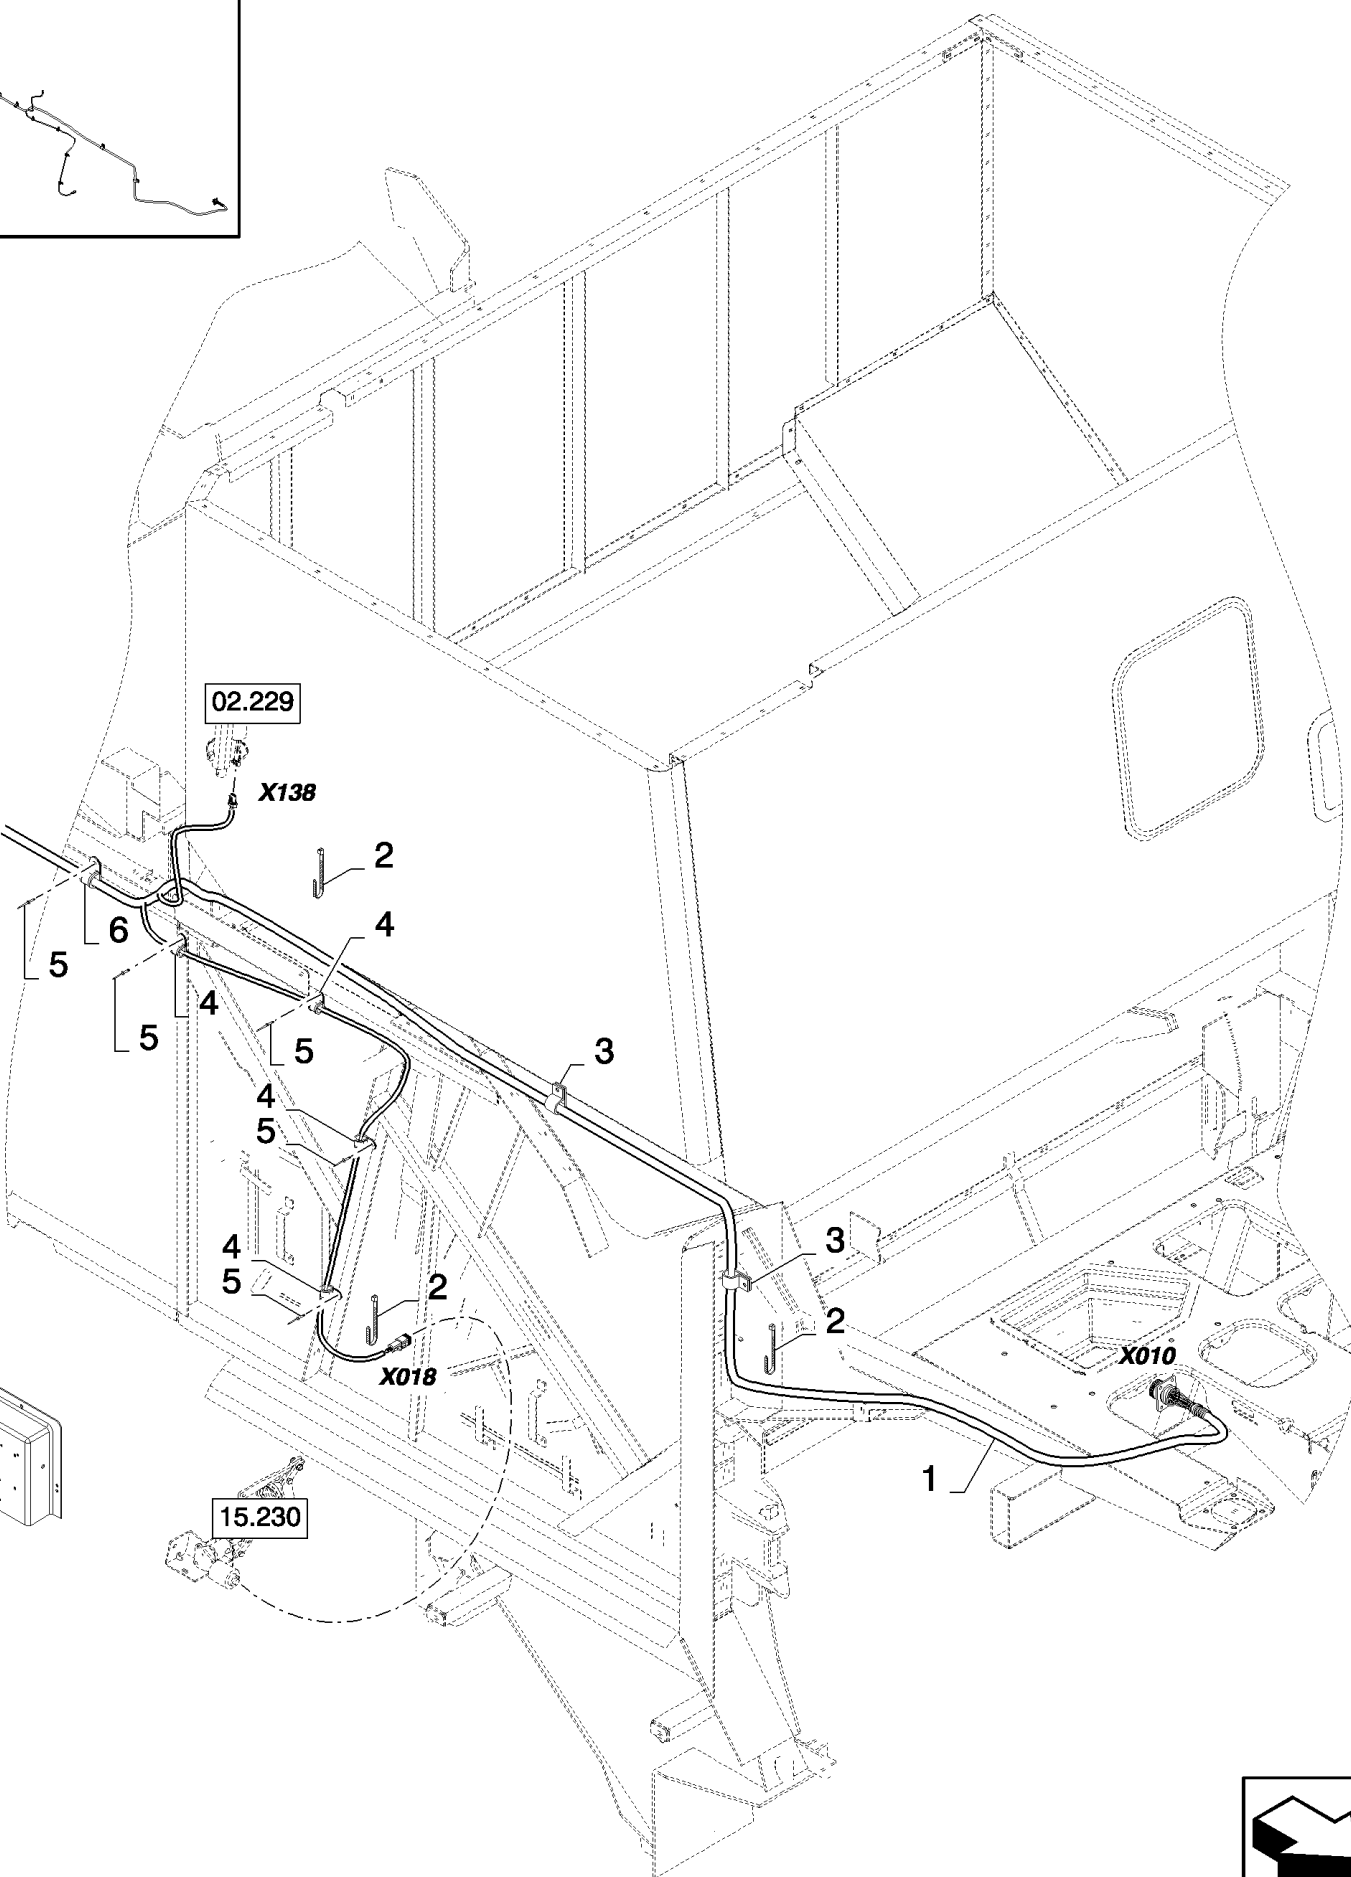

06.241(01) STRAW WALKER FRAME, ELECTRICAL COMPONENTS

CSX7080 D660 - COMBINE (9/08-)

06.241(01) STRAW WALKER FRAME, ELECTRICAL COMPONENTS

сылка	Номер детали	Кол-во	Описание
1	87396442	1	HARNESS, WIRE, (7 to 9), FOR CSX7040, CSX7050, CSX7050 HILLSIDE AND CSX7060 ONLY, SEE FIGURE 06.519
1	87396443	1	HARNESS, WIRE, , FOR CSX7070 AND CSX7080 ONLY, SEE FIGURE 06.518
2	86566990	5	STRAP, CABLE, M4.8 x 292 L,
3	9827902	4	CLAMP, 1", Insul, 3/8" Bolt,
4	84818442	5	CLAMP,
5	9512290	6	RIVET, Pop, M4.8 x 18,
6	84818445	1	CLAMP,
7	445394	3	RIVET, Pop, M4.8 x 12.7,
8	84807267	3	CONNECTOR, WIRE,
9	84320490	1	RELAY,