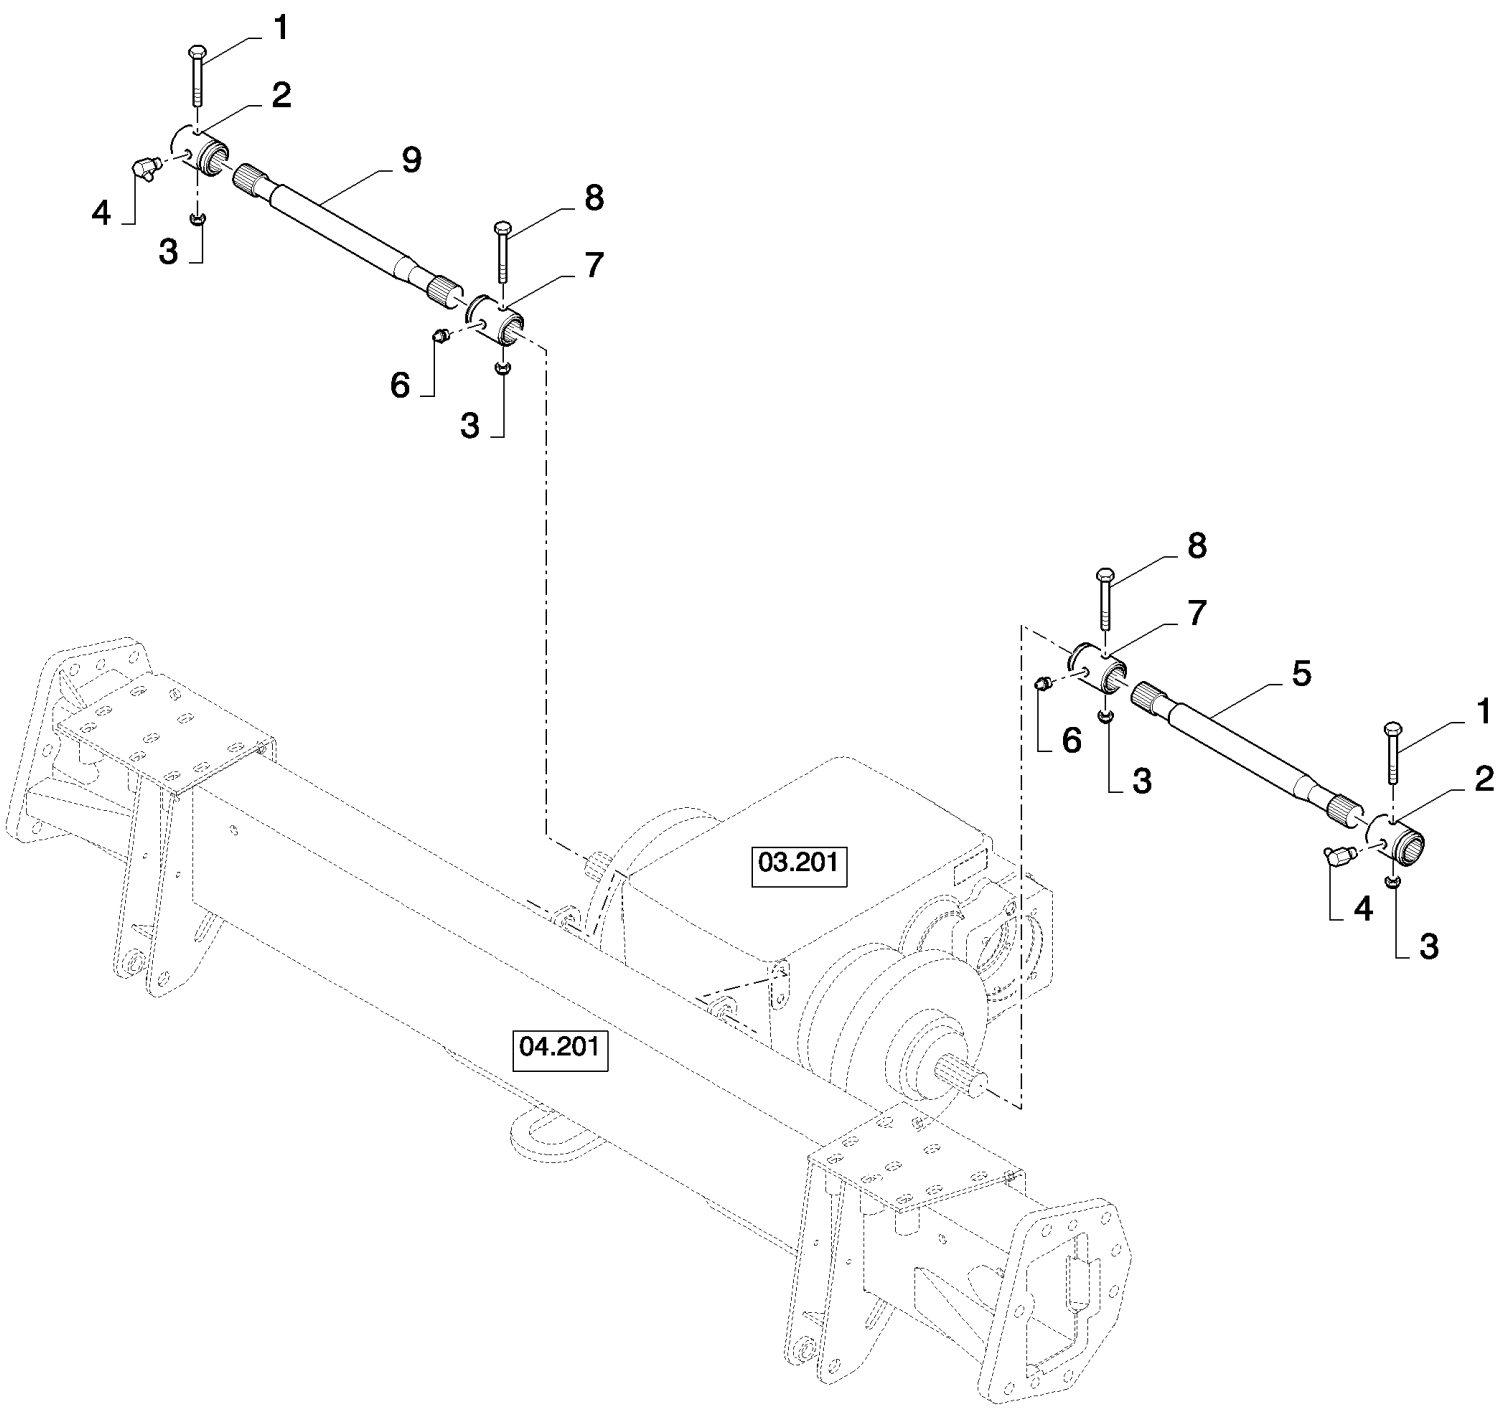

03.222(01) DRIVE SHAFTS WITHOUT EXTENSIONS

CSX7080 D660 - COMBINE (9/08-)

03.222(01) DRIVE SHAFTS WTHOUT EXTENSIONS

сылка	Номер детали	Кол-во	Описание
1	43144	2	BOLT, Hex, M10 x 70, 8.8,
2	84077843	2	BUSHING, SPLINED,
3	100037	4	NUT, M10 x 1.5, Cl 8,
4	323713	2	NIPPLE, LUBE,
5	84437060	1	SHAFT, CONTROL,
6	321204	2	NIPPLE, LUBE, M6 x 1, 16mm lg,
7	84077841	2	BUSHING, SPLINED,
8	120073	2	BOLT, Hex, M10 x 80, 8.8,
9	84437061	1	SHAFT, CONTROL, , FOR CSX7040, CSX7050 AND CSX7060 ONLY
9	84075188	1	SHAFT, CONTROL, , FOR CSX7070 ONLY
9	84441886	1	SHAFT, CONTROL, , FOR CSX7080 ONLY