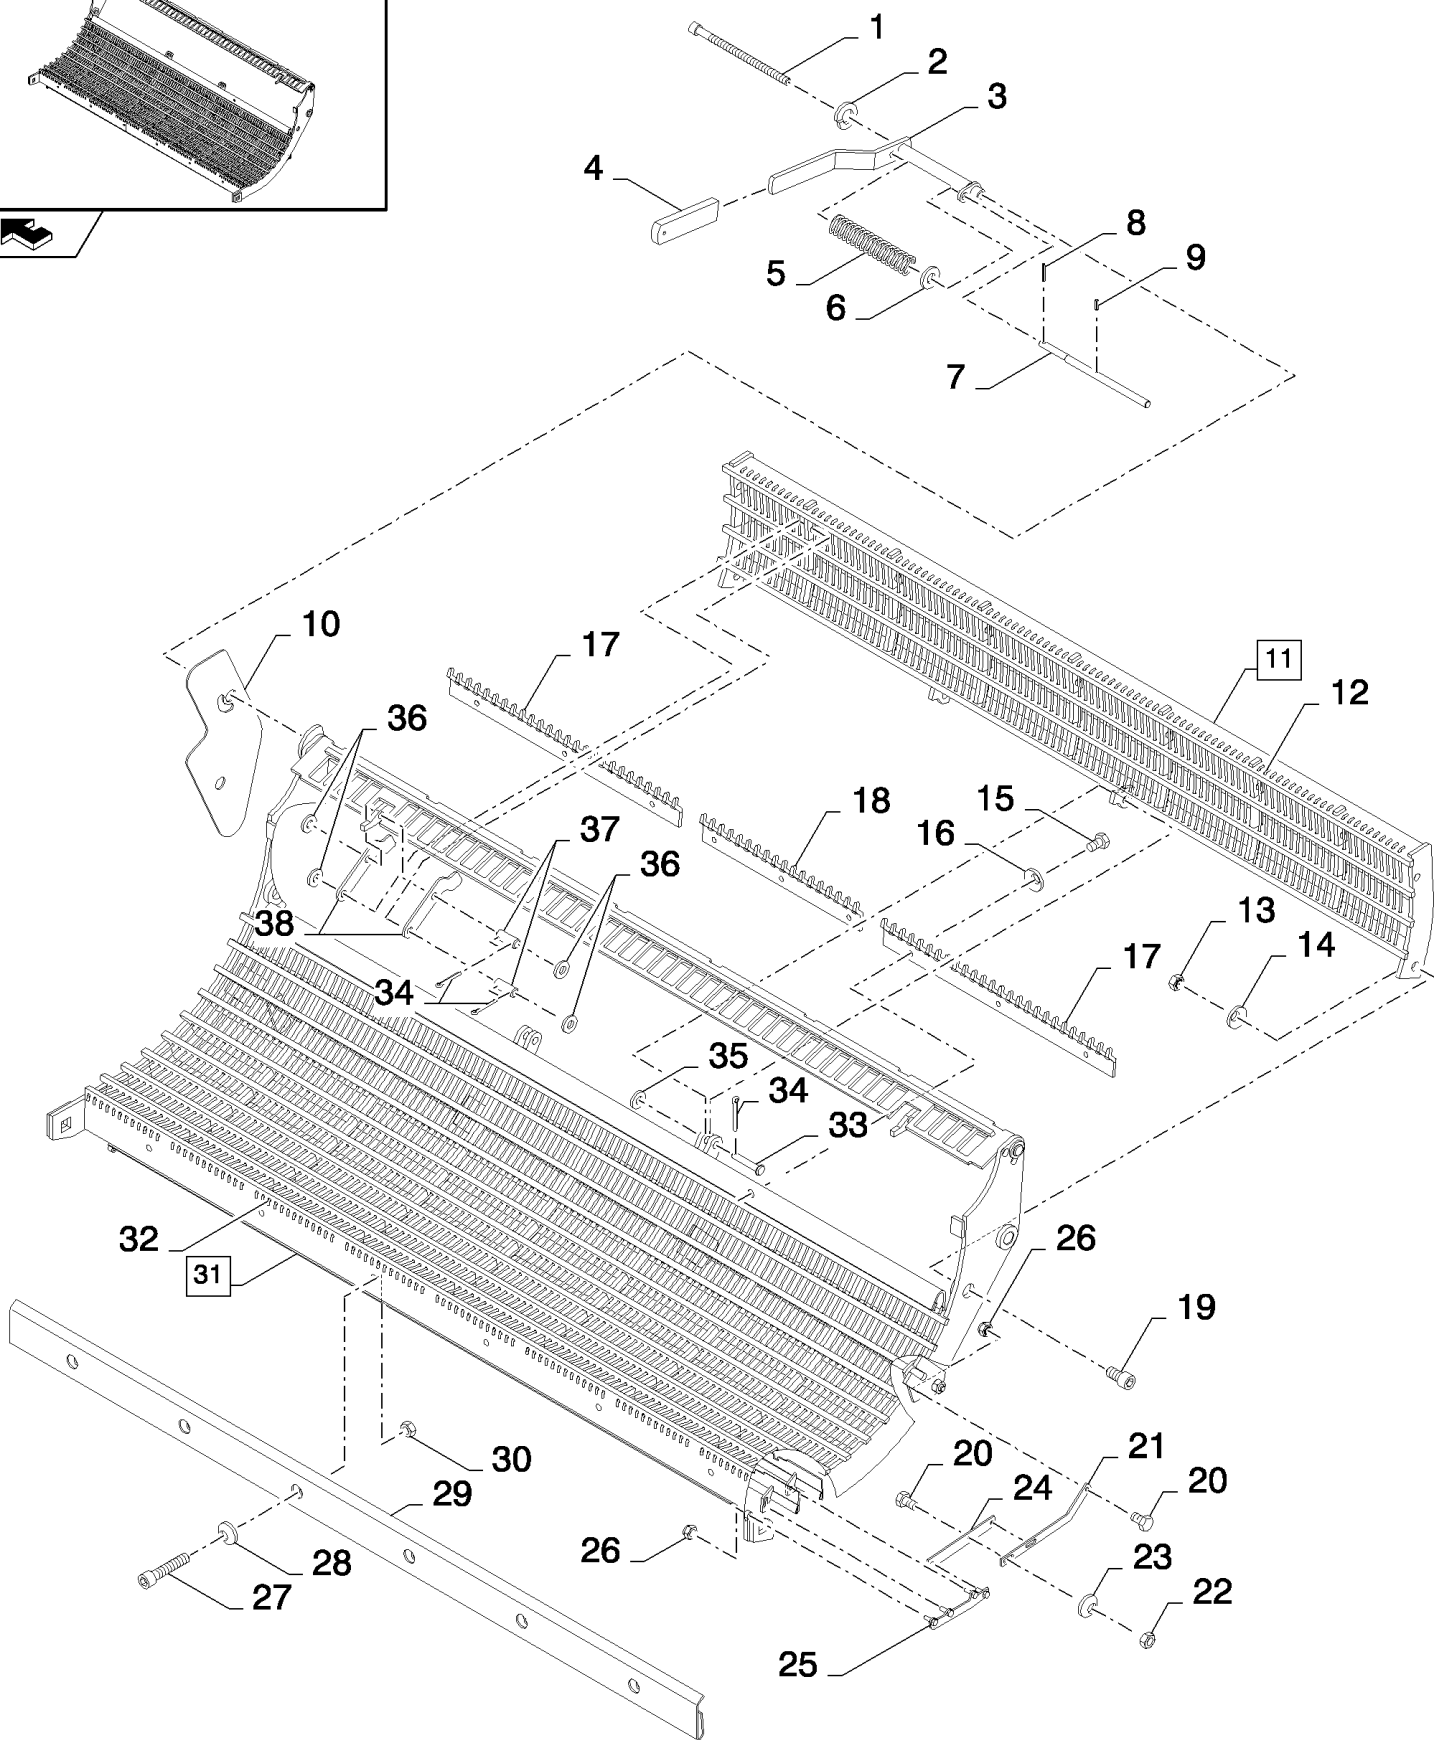

14.213(01) CONCAVE, DRUM - WITHOUT ROTARY SEPARATOR

14.213(01) CONCAVE, DRUM - WITHOUT ROTARY SEPARATOR

сылка	Номер детали	Кол-во	Описание
1	84077695	1	SCREW, M12x200
2	412123	1	WASHER, M12 x 21 x 2.6 Thk,
3	84072041	1	LEVER,
4	84439164	1	HANDLE GRIP,
5	321215	1	SPRING,
6	84439368	1	WASHER, 12.5MM
7	84072023	1	SHAFT,
8	9823343	1	PIN, LOCK, M5 x 65, Slotted,
9	300865	1	PIN, LOCK, M3 x 20, Slotted,
10	84442865	1	PLATE,
10	84431177	1	PLATE, , FOR ROTARY SEPARATOR ONLY
11	84433026	1	CONCAVE, (12), FOR CSX7040, CSX7050, CSX7050 HILLSIDE AND CSX7060 ONLY
11	84071997	1	CONCAVE, (12), FOR CSX7070 AND CSX7080 ONLY
12	84071701	78	WIRE, RETAINING, , FOR CSX7040, CSX7050, CSX7050 HILLSIDE AND CSX7060 ONLY
12	84071701	96	WIRE, RETAINING, , FOR CSX7070 AND CSX7080 ONLY
13	100020	2	NUT, M16, CI 8,
14	140048	2	WASHER, SPRING, Belleville, M16,
15	120104	9	BOLT, Hex, M8 x 20, 8.8,
16	322358	9	WASHER, SPRING, Belleville, M8,
17	84432976	2	RAKE,
18	84433062	1	RAKE, , FOR CSX7040, CSX7050, CSX7050 HILLSIDE AND CSX7060 ONLY
18	84431562	1	RAKE, , FOR CSX7070 AND CSX7080 ONLY
19	84077750	2	SCREW, M16x30
20	120100	6	BOLT, Hex, M6 x 20, 8.8,
21	84443709	2	LEVER,
22	9706755	4	NUT, M6, CI 8,
23	322357	4	WASHER, SPRING, Belleville, M6,
24	84443708	2	LEVER,
25	84443710	2	LEVER,
26	353308	10	NUT, M6 x 1, CI 8,
27	120052	6	SCREW, Hex Soc Hd, M10 x 25, 8.8,
28	140045	6	WASHER, SPRING, Belleville, M10,
29	84432701	1	SHEET, FRONT, , FOR CSX7040, CSX7050, CSX7050 HILLSIDE AND CSX7060 ONLY
29	84072086	1	SHEET, FRONT, , FOR CSX7070 AND CSX7080 ONLY
30	100016	6	NUT, M10, CI 8,
31	84442926	1	CONCAVE, (32), FOR CSX7040, CSX7050, CSX7050 HILLSIDE AND CSX7060 ONLY
31	84432935	1	CONCAVE, , FOR CSX7040, CSX7050, CSX7050 HILLSIDE AND CSX7060 ONLY, FOR ROTARY SEPARATOR ONLY
31	84443560	1	CONCAVE, (32), FOR CSX7070 AND CSX7080 ONLY
31	84072139	1	CONCAVE, , FOR CSX7070 AND CSX7080 ONLY, FOR ROTARY SEPARATOR ONLY
32	84071705	82	WIRE, RETAINING, , FOR CSX7040, CSX7050, CSX7050 HILLSIDE AND CSX7060 ONLY
32	84071705	100	WIRE, RETAINING, , FOR CSX7070 AND CSX7080 ONLY
33	321018	2	PIN, CLEVIS, M12 x 40,
34	130003	10	PIN, SPLIT (COTTER), M3.2 x 20,
35	86511324	2	WASHER, M12 x 24 x 2.5,