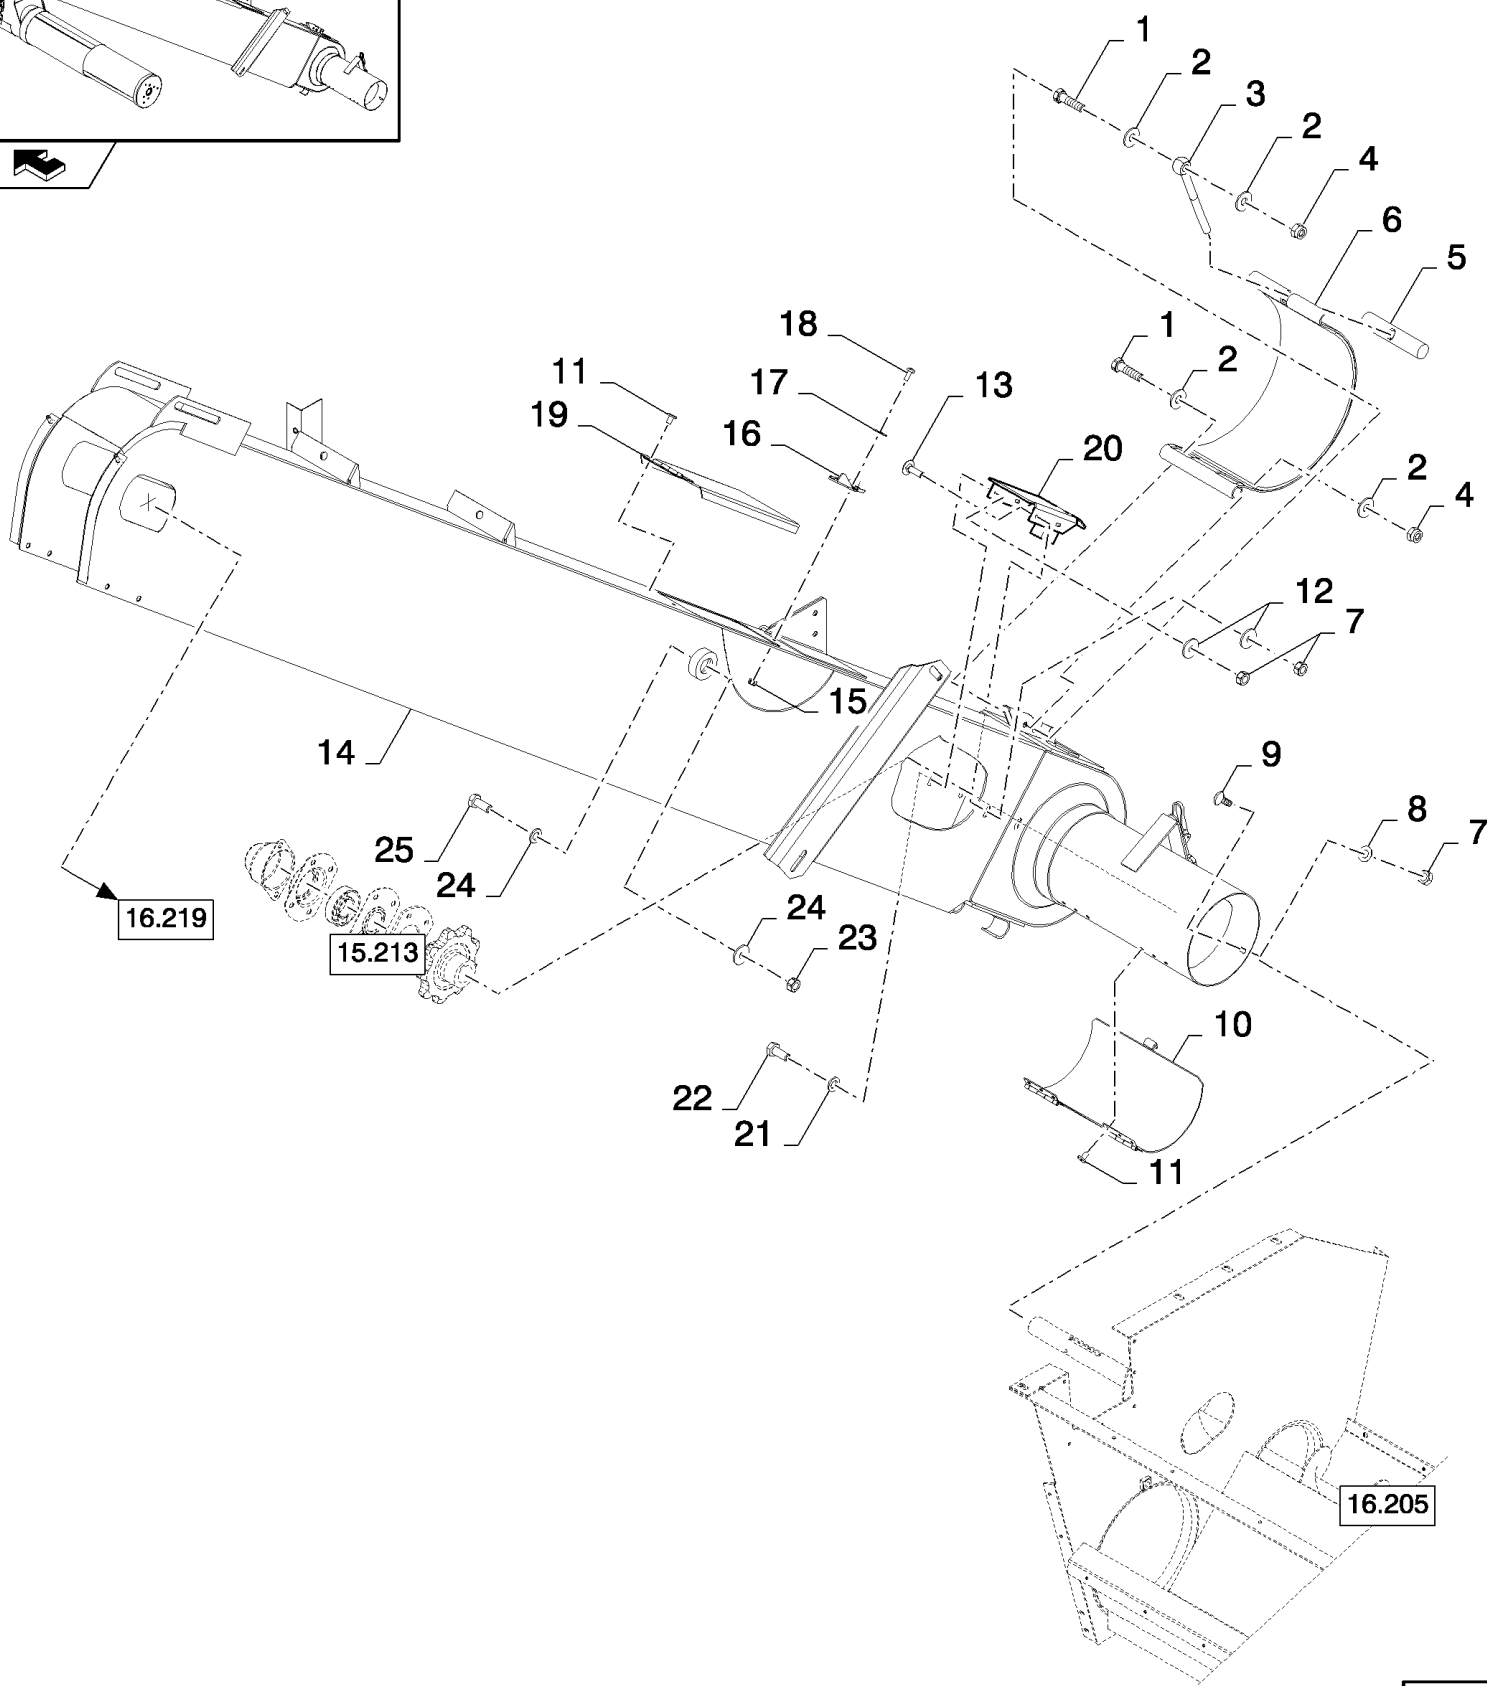

16.221(01) TAILINGS ELEVATORS

CSX7080 D660 - COMBINE (9/08-)

16.221(01) TAILINGS ELEVATORS

сылка	Номер детали	Кол-во	Описание
1	43128	2	BOLT, Hex, M8 x 30, 8.8,
2	86511315	4	WASHER, M8 x 16 x 1.6,
3	9811378	1	EYEBOLT, M8 x 100,
4	86629542	2	NUT, LOCK, M8 x 1.25, CI 8,
5	9811398	1	ROD,
6	84981227	1	COVER,
6	84982640	1	GUARD, , PERFORATED (LONG HOLES)
7	15896221	6	NUT, M6, CI 10,
8	322357	2	WASHER, SPRING, Belleville, M6,
9	86512439	2	BOLT, CARRIAGE, Short NK, M6 x 16, CI8.8, Full Thd,
10	84981226	1	COVER,
11	NSS	8	NOT SERVICED SEPARATELY, Rivet
12	412649	4	WASHER, SPRING, Belleville, M6,
13	9706703	3	BOLT, CARRIAGE, Short NK, M6 x 20, CI8.8, Full Thd,
14	87387264	1	ELEVATOR, , STANDARD, BSN C667
14	84171769	1	ELEVATOR, , STANDARD, ASN D668
14	87387321	1	ELEVATOR, , REINFORCED, FOR CSX7040, CSX7050, CSX7060, CSX7070 AND CSX7080 ONLY, BSN C667
14	84171772	1	ELEVATOR, , FOR CSX7040, CSX7050, CSX7060, CSX7070 AND CSX7080 ONLY, REINFORCED, ASN D668
15	385681	1	NUT, LOCK, M4 x .7, CI 8, M4
16	362786	1	FASTENER,
17	362785	1	WASHER, BELLEVILLE, M5.5 x 15 x 0.5 Thk,
18	86585706	1	SCREW, Cross Pan Hd, M4 x 10,
19	84981225	1	COVER,
20	84980989	1	EXTENSION, , STANDARD
20	84981153	1	EXTENSION, , REINFORCED, FOR CSX7040, CSX7050, CSX7060, CSX7070 AND CSX7080 ONLY
21	140040	1	WASHER, M6 x 22 x 2,
22	86508568	1	SCREW, Hex, M6 x 16, 8.8,
23	9706690	6	NUT, M8, CI 8,
24	140041	4	WASHER, M8 x 28 x 3,
25	84025547	2	SCREW, HEX SOC, M8 x 15.6,