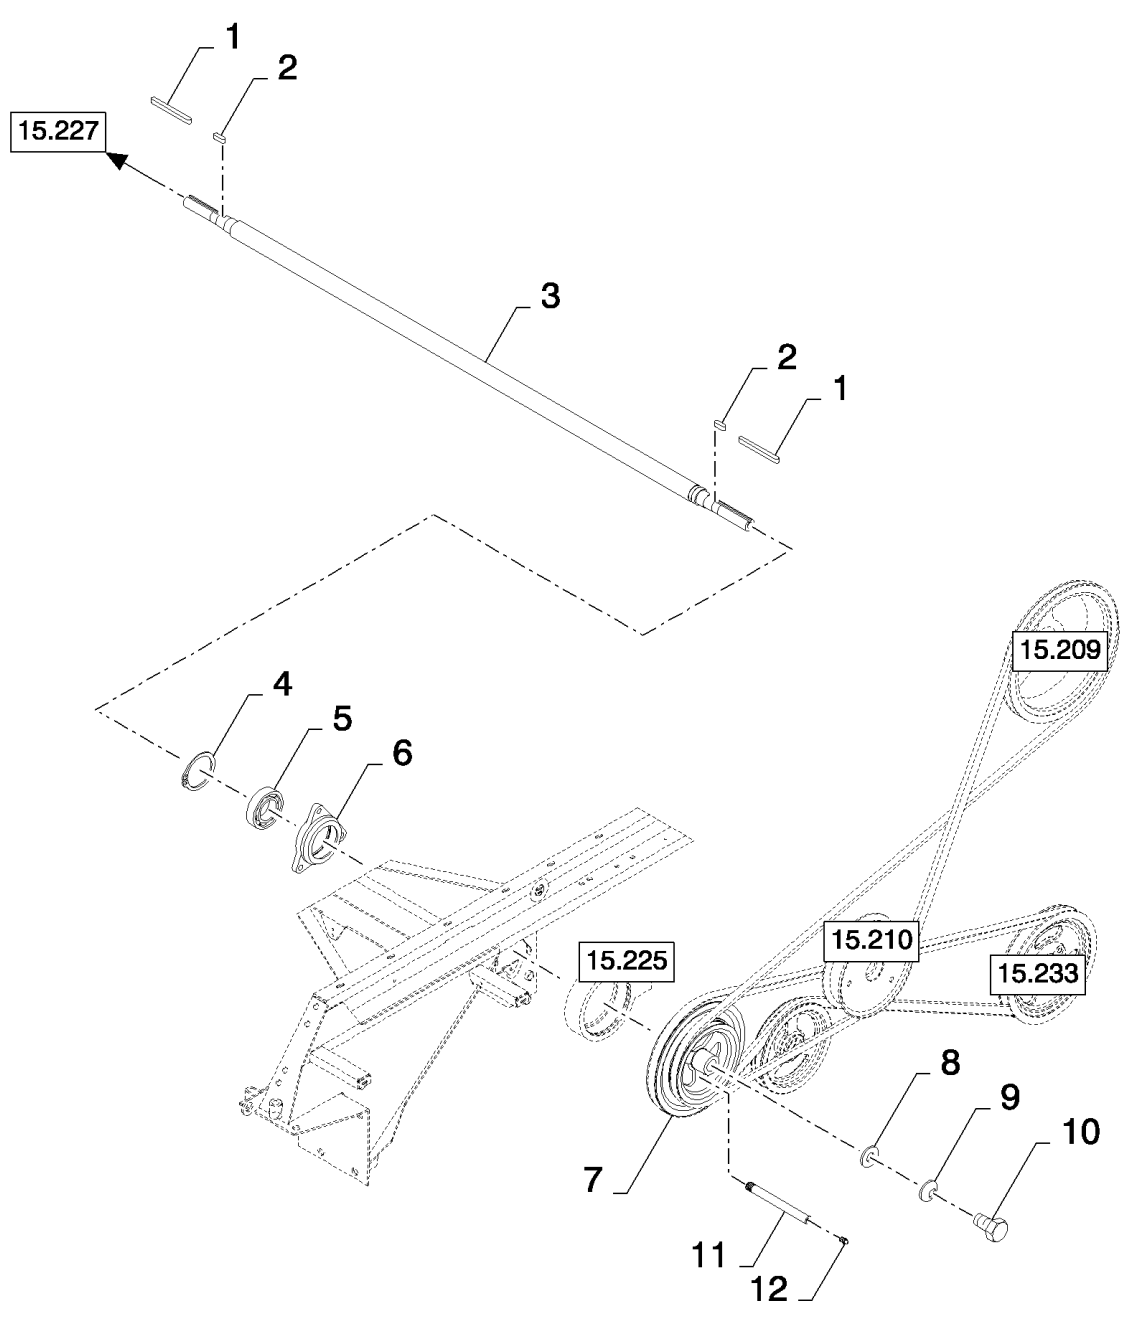

15.228(01) SHAKER SHOE DRIVE

CSX7080 D660 - COMBINE (9/08-)

15.228(01) SHAKER SHOE DRIVE

сылка	Номер детали	Кол-во	Описание
1	170035	2	KEY,
2	170030	2	KEY, M8 x 7 x 32, Par,
3	84432016	1	SHAFT, , FOR CSX7040, CSX7050, CSX7050 HILLSIDE AND CSX7060 ONLY
3	84077978	1	SHAFT, , FOR CSX7070 AND CSX7080 ONLY
4	300633	1	RING, SNAP, M80, Int,
5	320557	1	BEARING ASSY,
6	387566	1	HOUSING,
7	87382302	1	PULLEY,
8	395606	1	WASHER, 12MM
9	140046	1	WASHER, SPRING, Belleville, M12,
10	300388	1	BOLT, Hex, M12 x 25, 8.8,
11	9818440	1	TUBE,
12	321204	1	NIPPLE, LUBE, M6 x 1, 16mm lg,