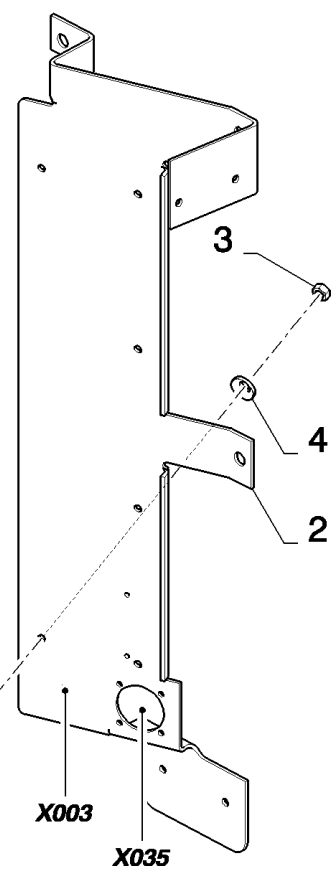

06.226(01) PRINTED CIRCUIT

06.226(01) PRINTED CIRCUIT

сылка	Номер детали	Кол-во	Описание
1	84000651	5	RELAY,
2	84433435	1	SUPPORT,
3	100012	7	NUT, M4, CI 8,
4	322355	14	WASHER, Belleville, M4,
5	84814397	7	BUSHING,
6	86511823	7	SCREW, Cross Pan Hd, M4 x 8, M4x8
7	87394096	1	BOARD, PRINTED CIRCUIT,
8	9811773	3	FUSE, 10 Amp,
9	9504310	3	FUSE, 25A
10	9504308	10	FUSE, 15A
11	84038658	3	FUSE, 40 Amp,
12	86509590	6	RELAY,
13	9813500	1	UNIT, FLASHER,