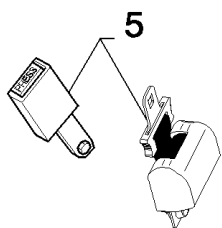

10.208(01) STANDARD SEAT

SAFETY BELT

CSX7080 D660 - COMBINE (9/08-)

10.208(01) STANDARD SEAT

сылка	Номер детали	Кол-во	Описание
1	87660561	1	SEAT, DRIVER,
2	412108	4	SCREW, Hex, M8 x 70, 8.8, Full Thd, M8x70
3	322358	4	WASHER, SPRING, Belleville, M8,
4	9594528	1	SUPPORT,
5	84429853	1	SEAT BELT,