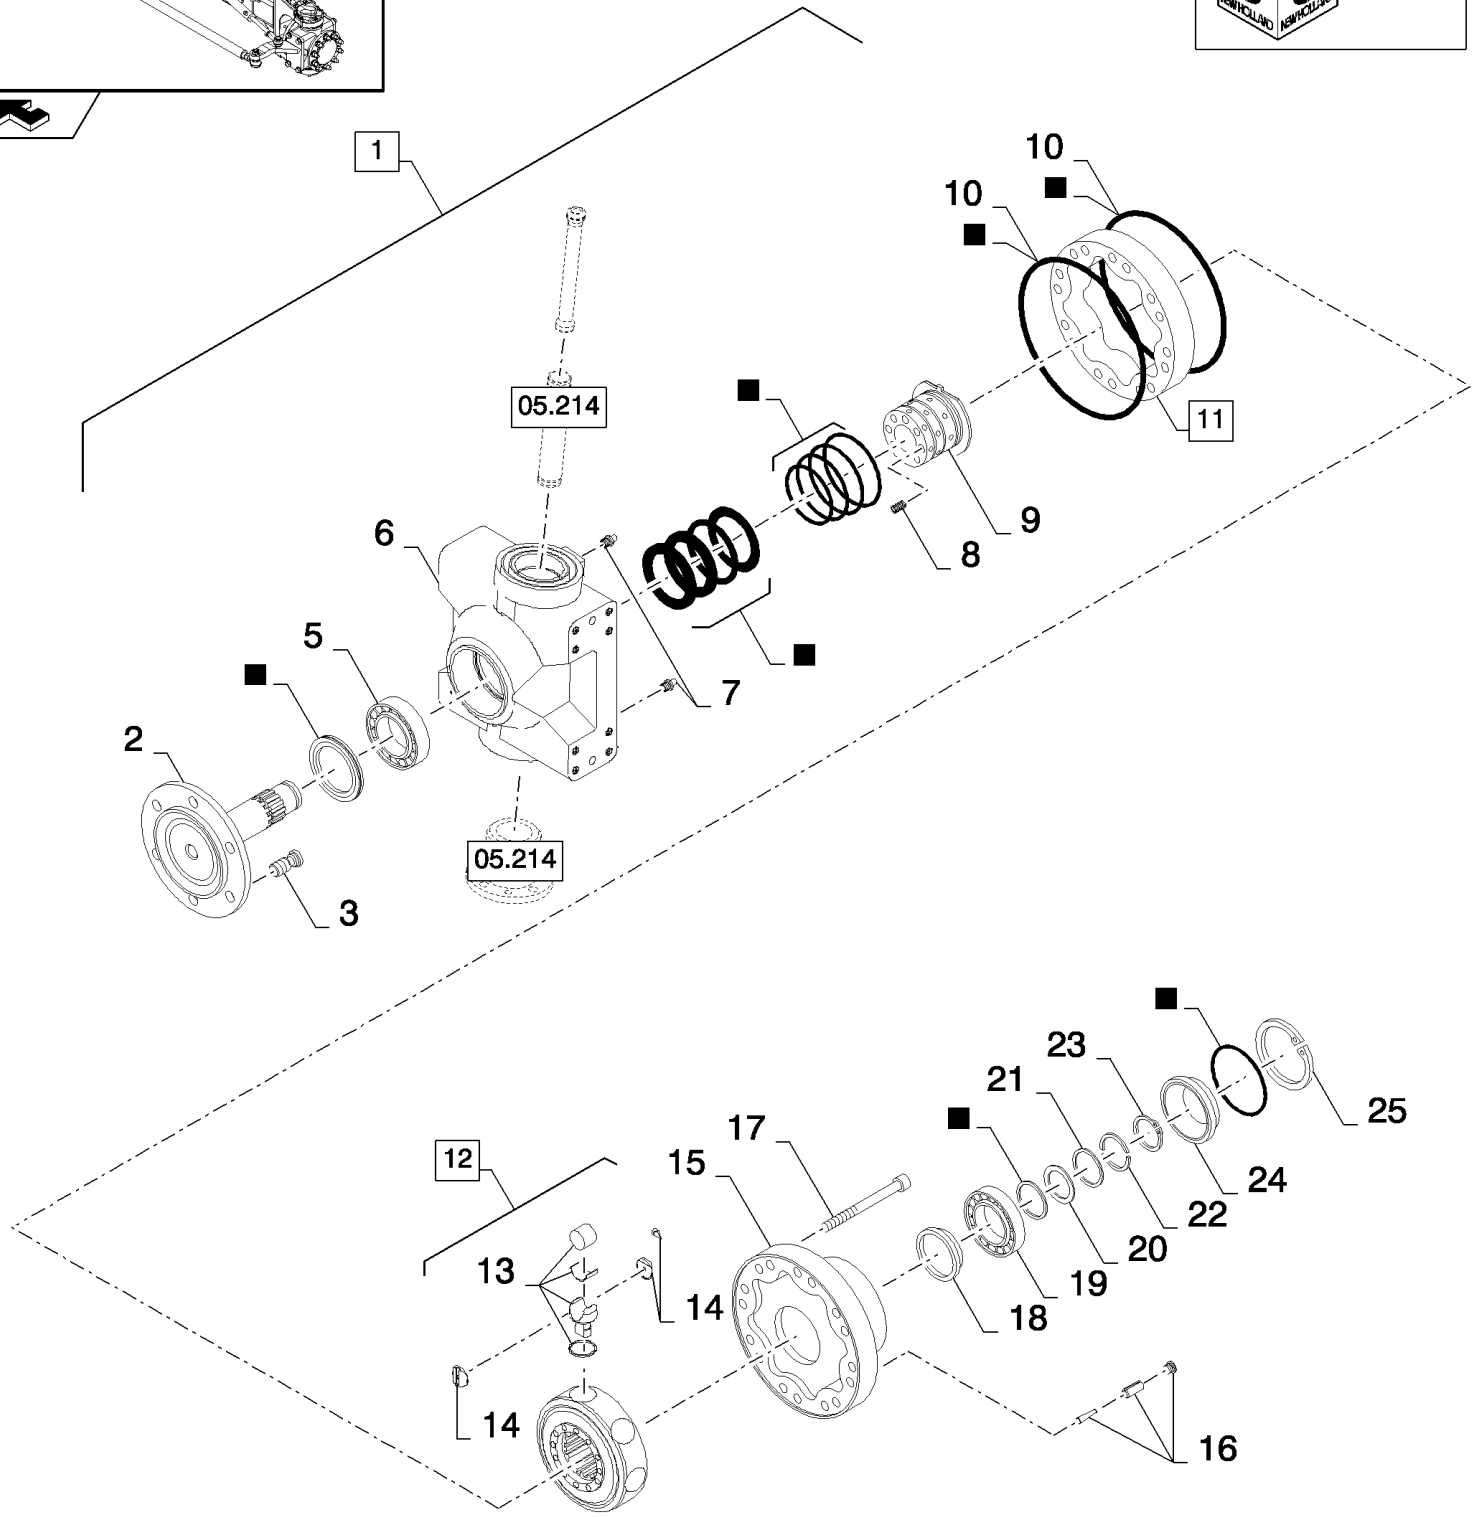

05.213(01) POWERED REAR AXLE : WHEEL MOTOR

05.213(01) POWERED REAR AXLE : WHEEL MOTOR

сылка	Номер детали	Кол-во	Описание
1	84800175	2	MOTOR, HYDRAULIC, (2 to 25), Incl. 05.213, FOR WHEEL MOTOR 935CC
1	84800195	2	MOTOR, HYDRAULIC, (2 to 25), Incl. 05.213, FOR WHEEL MOTOR 1250CC
2	84800204	1	HUB,
3	9512182	10	STUD, M20
4	84817901	1	KIT, SEALS,
5	84018637	1	BEARING, ROLLER,
6	84817919	1	HOUSING,
7	84817929	2	NIPPLE, LUBE,
8	9512195	8	SPRING,
9	9512193	1	DISTRIBUTOR,
10	NS	2	NOT SERVICED,
11	9512192	1	CAM, (10)
12	84018630	1	ROTOR, (13,14), FOR WHEEL MOTOR 935CC
12	84800197	1	ROTOR, (13,14), FOR WHEEL MOTOR 1250CC
13	9512215	10	KIT, , FOR WHEEL MOTOR 935CC
13	84800198	10	KIT, , FOR WHEEL MOTOR 1250CC
14	84018631	1	KIT, , FOR WHEEL MOTOR 935CC
14	84800199	1	KIT, , FOR WHEEL MOTOR 1250CC
15	84817907	1	HOUSING,
16	84800205	2	PIN,
17	84069080	14	SCREW, M12x75
18	84817909	1	SPACER,
19	84817910	1	BEARING ASSY,
20	84817903	1	SPACER,
21	84817912	1	RING,
22	84817911	2	HALF-RING,
23	84817913	1	RING,
24	84817914	1	COVER,
25	84817915	1	CIRCLIP,