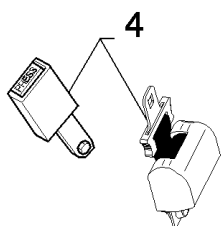

SAFETY BELT