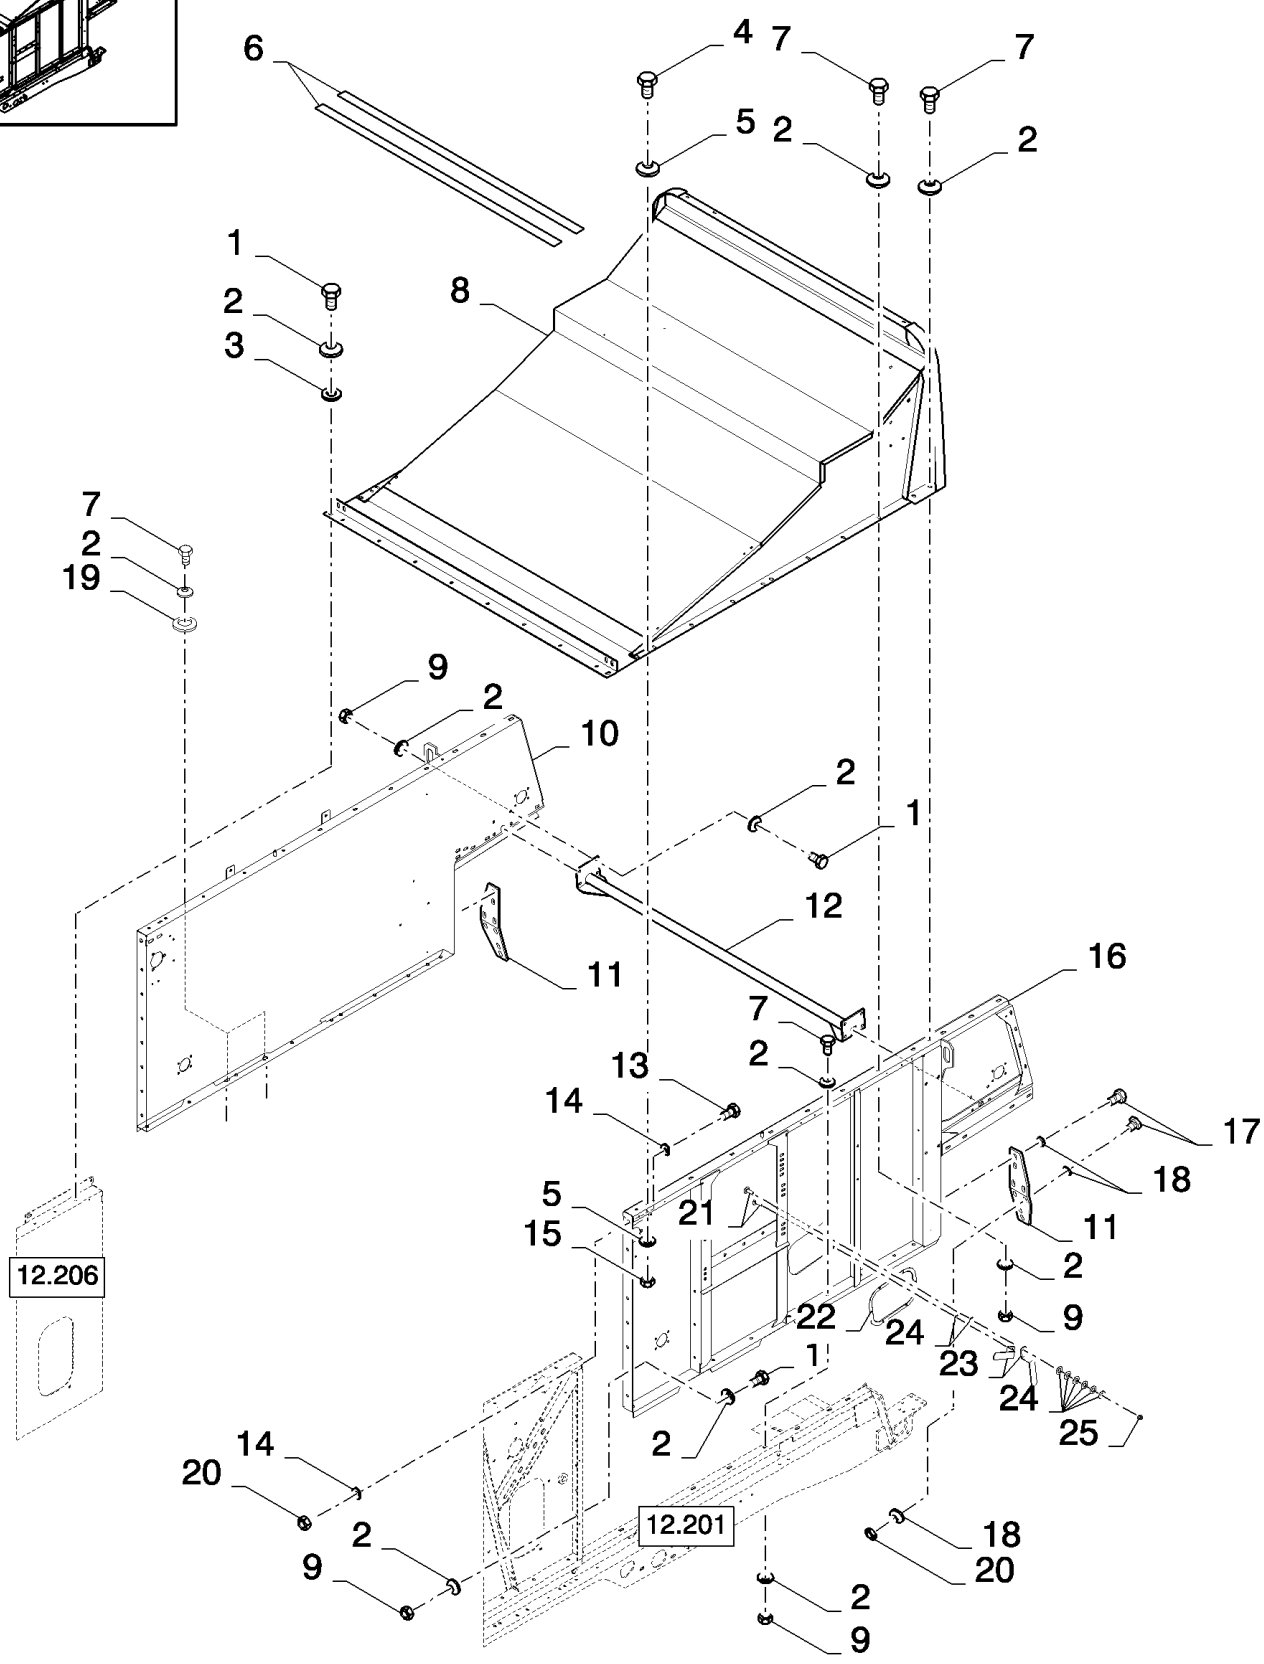

12.204(01) STRAW WALKER, FRAME

CSX7080 D660 - COMBINE (9/08-)

12.204(01) STRAW WALKER, FRAME

сылка	Номер детали	Кол-во	Описание
1	43140	24	BOLT, Hex, M10 x 30, 8.8, Full Thd,
2	140045	92	WASHER, SPRING, Belleville, M10,
3	140042	2	WASHER, M10 x 34 x 3,
4	43127	2	BOLT, Hex, M8 x 25, 8.8,
5	322358	4	WASHER, SPRING, Belleville, M8,
6	401502	2	STRIP, ANTI-SKID, L=2.48M
7	43139	25	BOLT, Hex, M10 x 25, 8.8, Full Thd,
8	84432224	1	FRAME, , FOR CSX7040, CSX7050, CSX7050 HILLSIDE AND CSX7060 ONLY
8	84076858	1	FRAME, , FOR CSX7070 AND CSX7080 ONLY
9	100016	43	NUT, M10, CI 8,
10	87362964	1	PANEL, SIDE,
11	84438859	2	PLATE,
12	84432212	1	SUPPORT, , FOR CSX7040, CSX7050, CSX7050 HILLSIDE AND CSX7060 ONLY
12	84076772	1	SUPPORT, , FOR CSX7070 AND CSX7080 ONLY
13	86508586	2	BOLT, Hex, M16 x 240, 8.8,
14	333041	4	WASHER,
15	9706690	2	NUT, M8, CI 8,
16	87362892	1	PANEL, SIDE,
17	385922	12	BOLT, Hex, M16 x 45, 8.8,
18	86589278	14	WASHER, BELLEVILLE, M17 x 41.5 x 4.5, HT,
19	86592712	2	WASHER,
20	100020	4	NUT, M16, CI 8,
21	308761	2	BOLT, CARRIAGE, Short NK, M8 x 25, CI8.8, Full Thd,
22	84320078	1	COVER,
23	84432243	2	CLIP,
24	300367	14	WASHER,
25	86629542	2	NUT, LOCK, M8 x 1.25, CI 8,