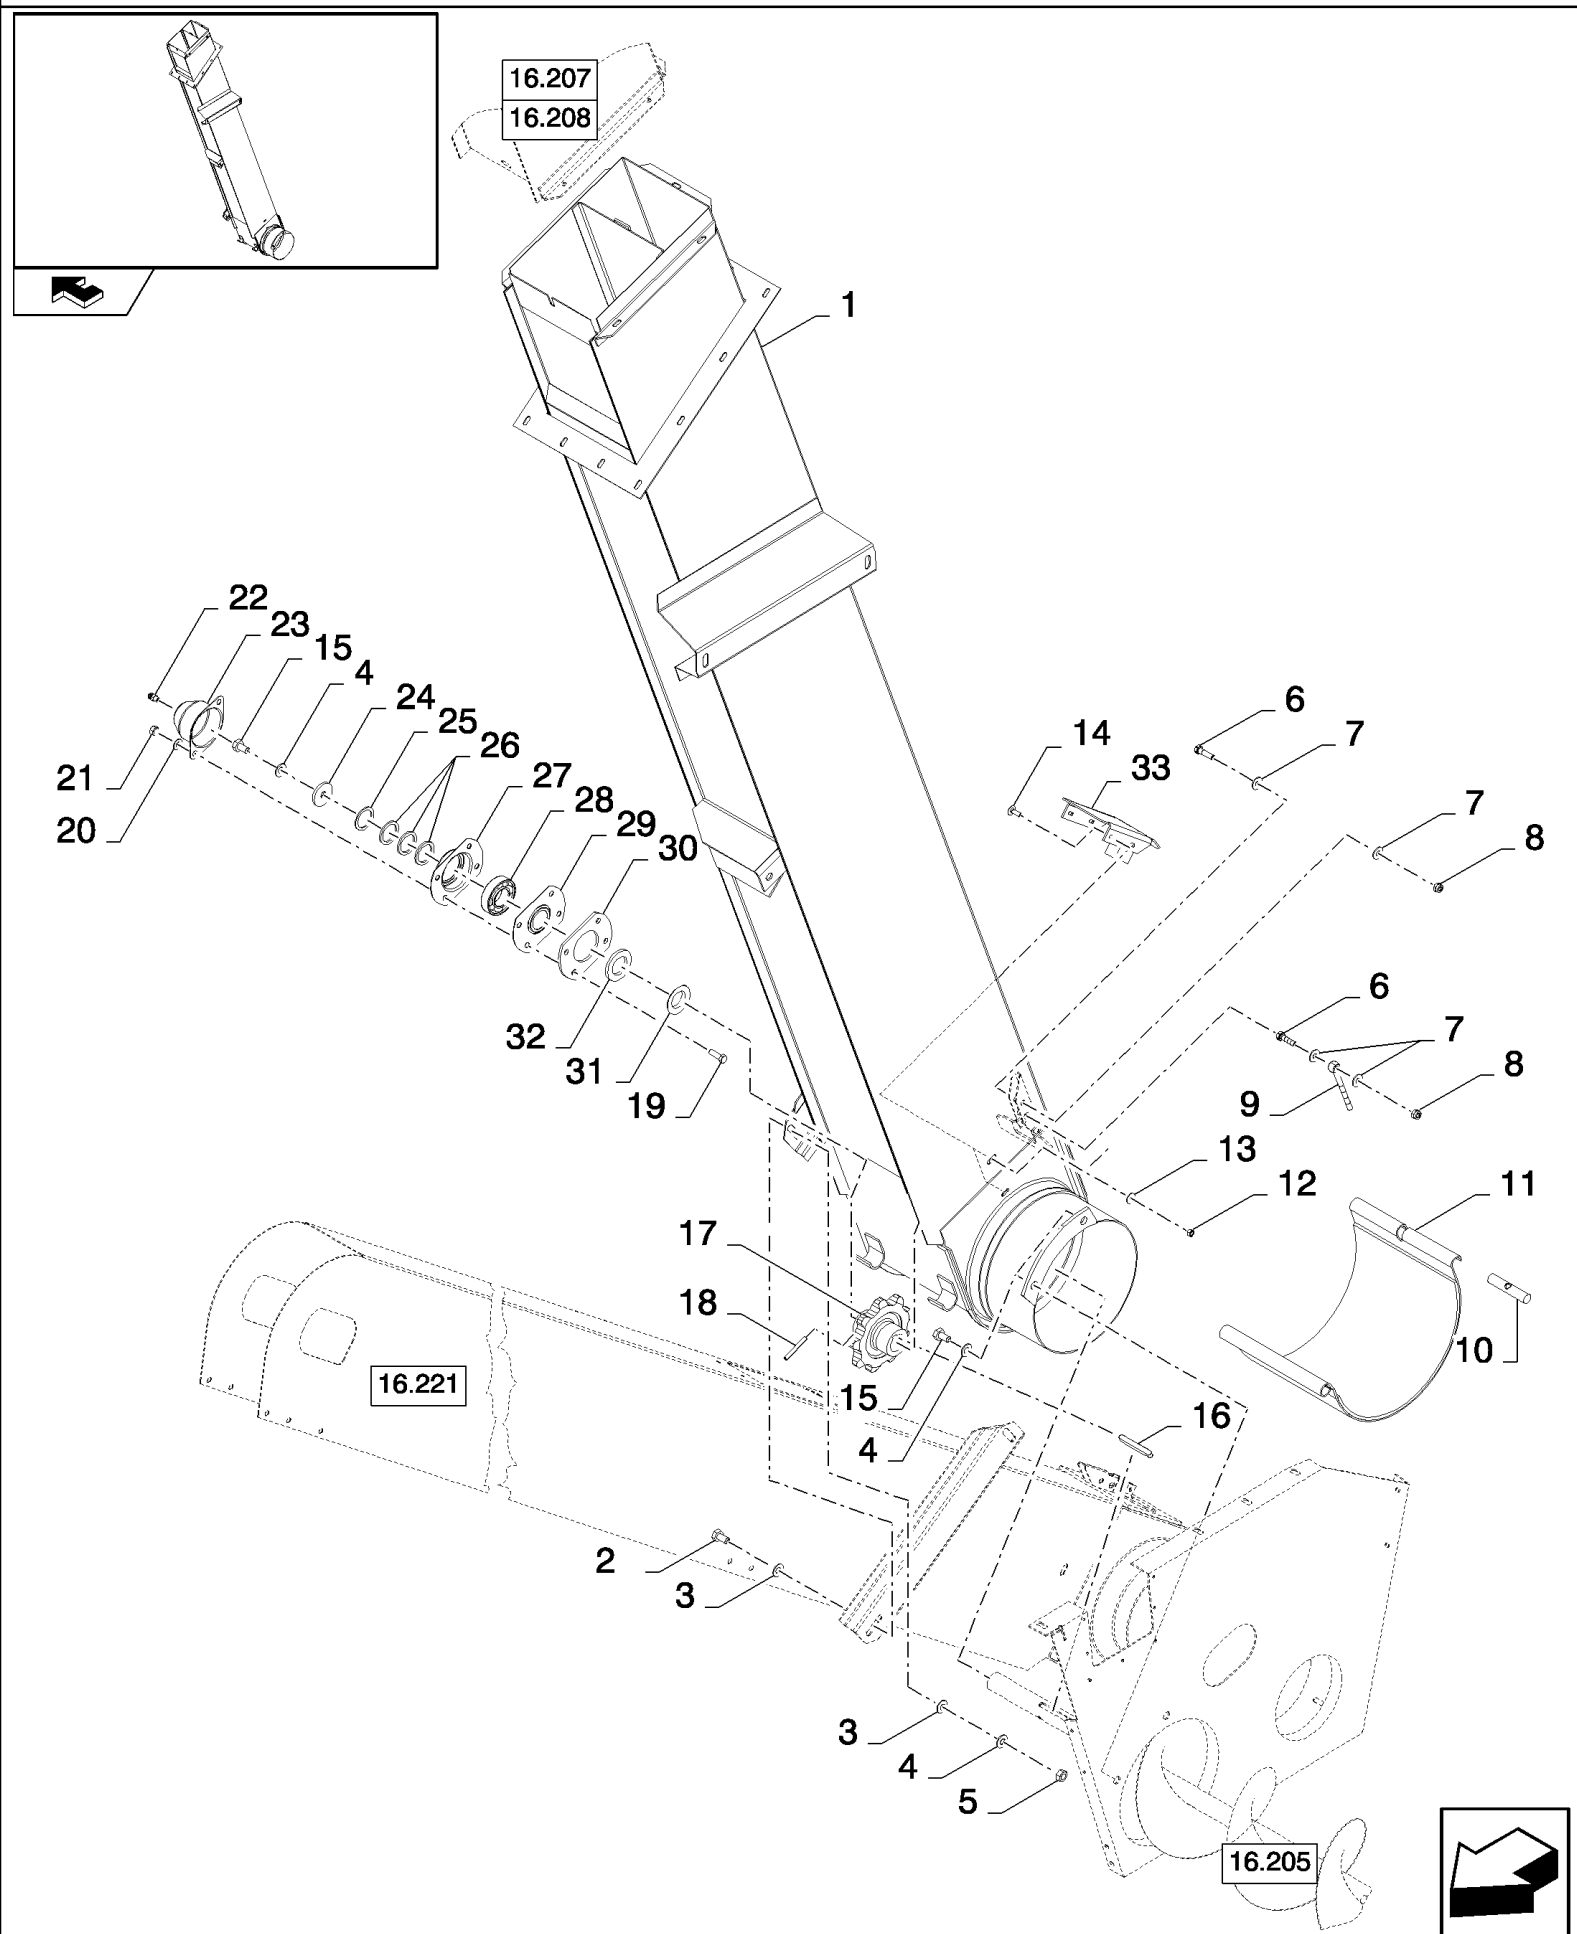

16.217(01) GRAIN ELEVATOR

CSX7080 D660 - COMBINE (9/08-)

16.217(01) GRAIN ELEVATOR

сылка	Номер детали	Кол-во	Описание
1	84449377	1	ELEVATOR, , STANDARD
1	84981132	1	ELEVATOR, , REINFORCED, FOR CSX7040, CSX7050, CSX7060, CSX7070 AND CSX7080 ONLY
2	43139	2	BOLT, Hex, M10 x 25, 8.8, Full Thd,
3	140042	4	WASHER, M10 x 34 x 3,
4	140045	3	WASHER, SPRING, Belleville, M10,
5	100016	2	NUT, M10, CI 8,
6	43128	2	BOLT, Hex, M8 x 30, 8.8,
7	86511315	4	WASHER, M8 x 16 x 1.6,
8	86629542	2	NUT, LOCK, M8 x 1.25, CI 8,
9	9811378	1	EYEBOLT, M8 x 100,
10	9811398	1	ROD,
11	84980514	1	COVER,
11	84982648	1	GUARD, , PERFORATED (LONG HOLES)
12	9706755	4	NUT, M6, CI 8,
13	412649	4	WASHER, SPRING, Belleville, M6,
14	9706703	4	BOLT, CARRIAGE, Short NK, M6 x 20, CI8.8, Full Thd,
15	43138	1	BOLT, Hex, M10 x 20, 8.8, Full Thd,
16	354775	1	KEY, M10 x 8 x 40, Par,
17	87724884	1	SPROCKET,
18	333960	1	PIN, LOCK, M6 x 50, Slotted,
19	43127	4	BOLT, Hex, M8 x 25, 8.8,
20	322358	4	WASHER, SPRING, Belleville, M8,
21	9706690	4	NUT, M8, CI 8,
22	332038	1	NIPPLE, LUBE,
23	310067	1	COVER,
24	140219	1	WASHER, 11MM
25	140109	1	WASHER, 31MM
26	140110	3	WASHER, M31 x 40,
27	9511041	1	FLANGE,
28	210064	1	BEARING ASSY,
29	84814927	1	COVER,
30	84981540	1	FLANGE,
31	310072	1	RING,
32	220062	1	ELEMENT, SEALING,
33	84980686	1	EXTENSION, , STANDARD
33	84981154	1	EXTENSION, , REINFORCED, FOR CSX7040, CSX7050, CSX7060, CSX7070 AND CSX7080 ONLY