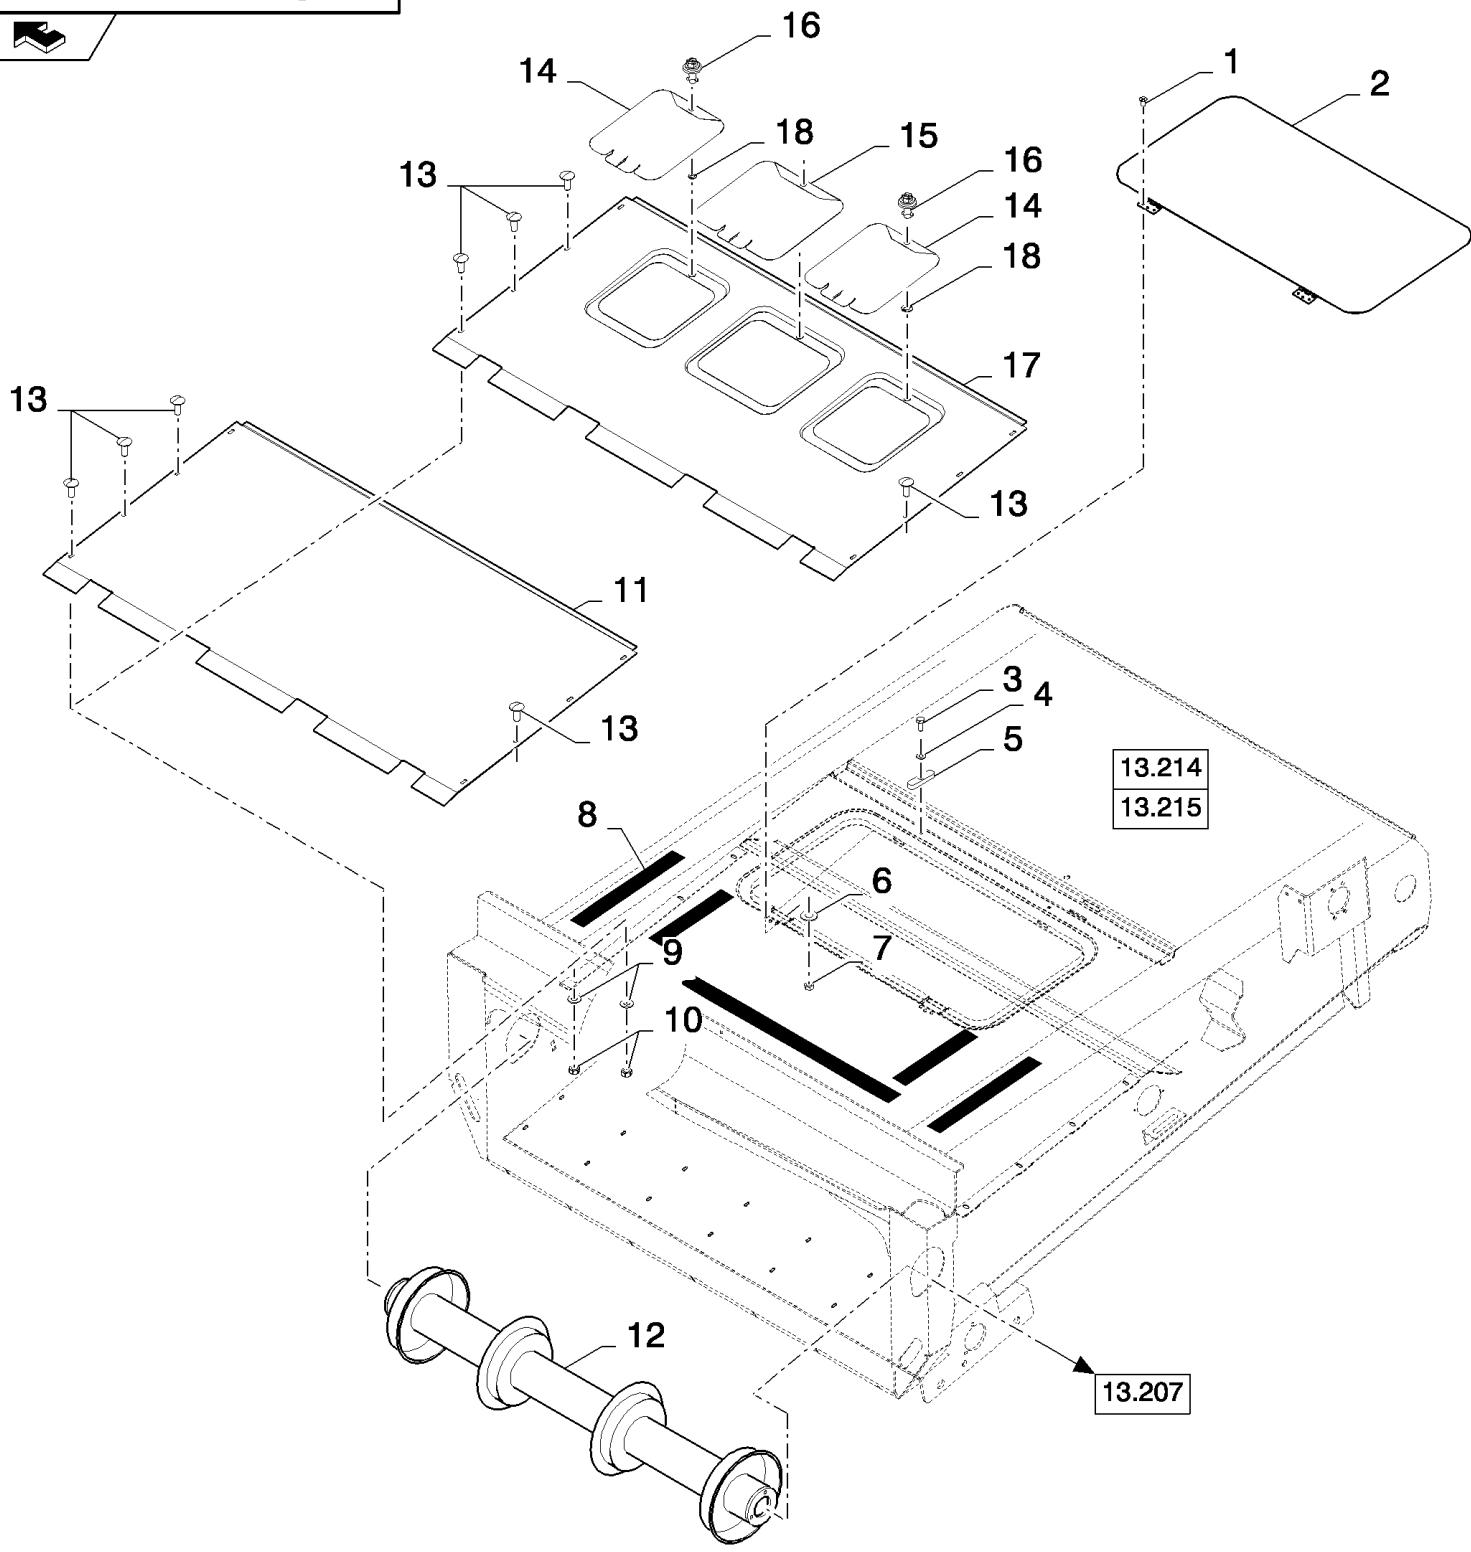

13.220(01) LOWER SHAFT

13.220(01) LOWER SHAFT

сылка	Номер детали	Кол-во	Описание
1	120100	6	BOLT, Hex, M6 x 20, 8.8,
2	84982332	1	COVER, , FOR STANDARD ONLY, FOR SMALL GRAIN ONLY
3	120104	2	BOLT, Hex, M8 x 20, 8.8,
4	378243	2	WASHER, M8,
5	84982331	2	CLIP,
6	322357	6	WASHER, SPRING, Belleville, M6,
7	9706755	6	NUT, M6, CI 8,
8	401502	AR	STRIP, ANTI-SKID, 51mm x 18.3 Roll - Cut to Size - L=1.97M
9	9706690	8	NUT, M8, CI 8,
10	322358	8	WASHER, SPRING, Belleville, M8,
11	87340925	1	SHEET, , FOR SMALL GRAIN ONLY
12	87318775	1	ROLLER, CONVEYOR, , FOR SMALL GRAIN ONLY, FOR STANDARD ONLY
13	86507486	8	BOLT, CARRIAGE, Short NK, M8 x 20, CI8.8, Full Thd,
14	84448921	2	COVER, , FOR STANDARD ONLY, FOR 3HB ONLY
15	84448919	1	COVER, , FOR 3HB ONLY, FOR STANDARD ONLY
16	89514603	3	LOCK,
17	84449007	1	PLATE, , FOR STANDARD ONLY, FOR 3HB ONLY
18	9514605	3	WASHER, LOCK, M9.8 x 18.5,