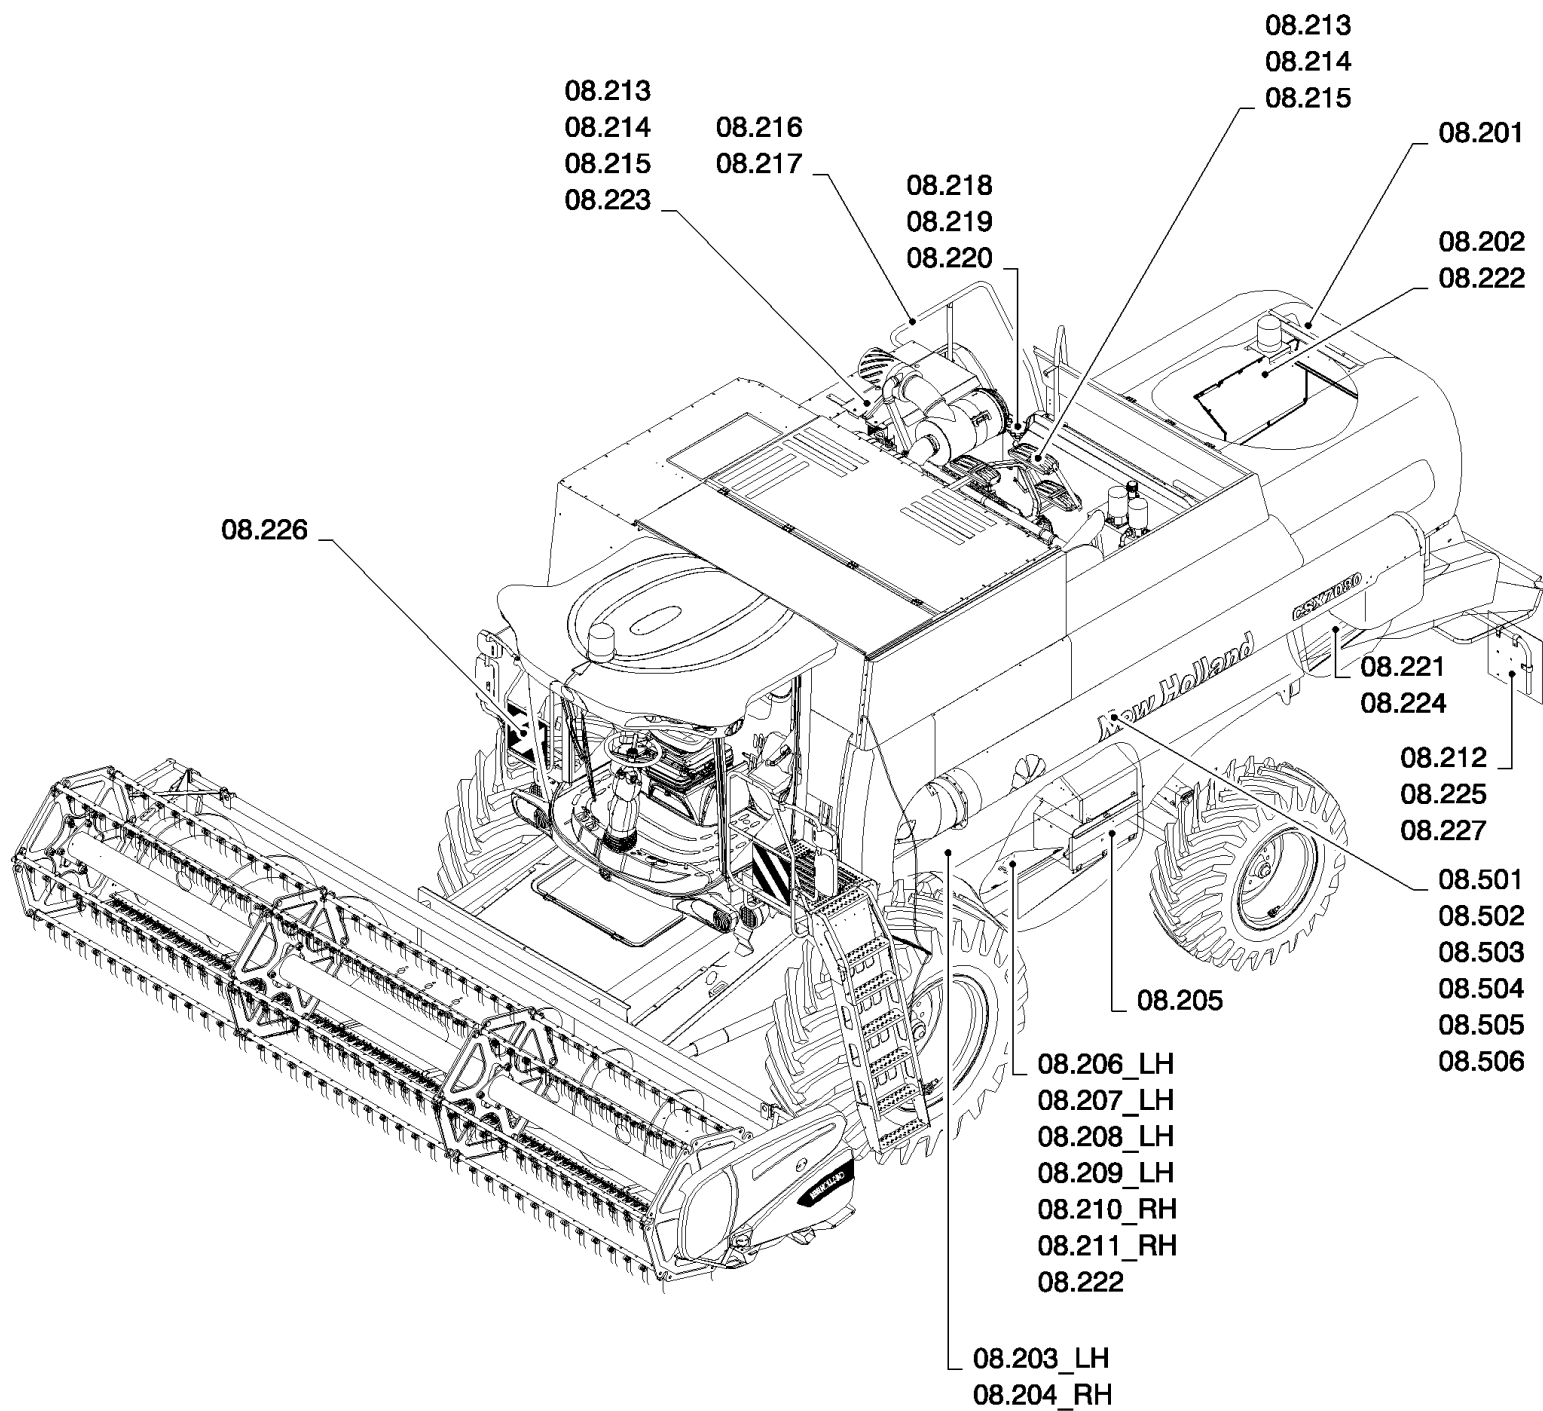

сылка	Номер детали	Кол-во	Описание
1	87671744	1	HOSE, FLEXIBLE,
2	87562542	1	HOSE, FLEXIBLE,
3	447241	1	CONNECTOR, HYD.,
4	87671730	1	HOSE, FLEXIBLE,
5	84037988	1	CONNECTION, 3 WAY,
6	84074173	1	CONNECTOR, HYD.,
7	87631812	1	PUMP, HYDRAULIC,
8	86579682	1	CONNECTOR, HYD., 1 3/16"-12 ORFS x M27 x 2 ORB,
9	87562539	1	HOSE, FLEXIBLE,
10	84435979	3	CLAMP,
11	9706690	3	NUT, M8, CI 8,
12	322358	3	WASHER, SPRING, Belleville, M8,
13	86566990	4	STRAP, CABLE, M4.8 x 292 L,
14	396718	5	STRAP, CABLE,
15	87670	2	BOLT, Hex, 1/2"-13 x 1 1/4", G5, Full Thd,
16	394630	2	WASHER, M13 x 28 x 4, HT,
17	43127	2	BOLT, Hex, M8 x 25, 8.8,
18	86624184	3	WASHER, M8 x 16 x 1.6,
19	43128	1	BOLT, Hex, M8 x 30, 8.8,
20	87343312	1	SEAL,