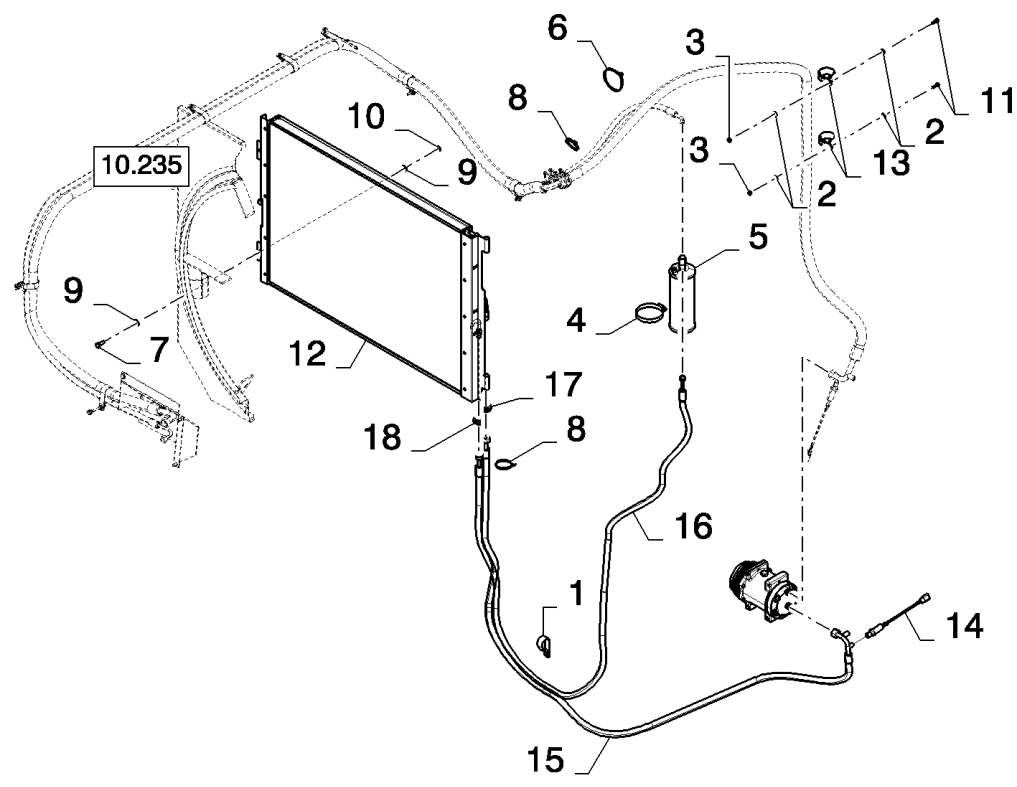

10.239(01) AIR CONDITIONER UNIT : COMPRESSOR, DRYER

10.239(01) AIR CONDITIONER UNIT : COMPRESSOR, DRYER

сылка	Номер детали	Кол-во	Описание
1	9513271	1	CLAMP,
2	322357	4	WASHER, SPRING, Belleville, M6,
3	9706755	2	NUT, M6, CI 8,
4	381144	1	CLAMP, HOSE, #60, 3.31/4.25 Type F Worm,
5	84058791	1	RECEIVER-DRYER,
5	84078487	1	RECEIVER-DRYER, , FOR SWEDEN ONLY
6	86566990	1	STRAP, CABLE, M4.8 x 292 L,
7	43127	2	BOLT, Hex, M8 x 25, 8.8,
8	86566989	2	STRAP, CABLE, M4.75 x 190.5 L,
9	322358	4	WASHER, SPRING, Belleville, M8,
10	9706690	2	NUT, M8, CI 8,
11	86977786	2	BOLT, Hex, M6 x 25, 8.8,
12	87610363	2	CONDENSER,
13	455556	2	CLAMP,
14	87366051	1	SWITCH, A/C HIGH PRESSURE,
15	84448937	1	HOSE, FLEXIBLE,
16	84320640	1	HOSE, FLEXIBLE,
17	102043	2	GROMMET, 3/4" x 1 3/8" x 1 1/16",
18	331242	1	GROMMET,