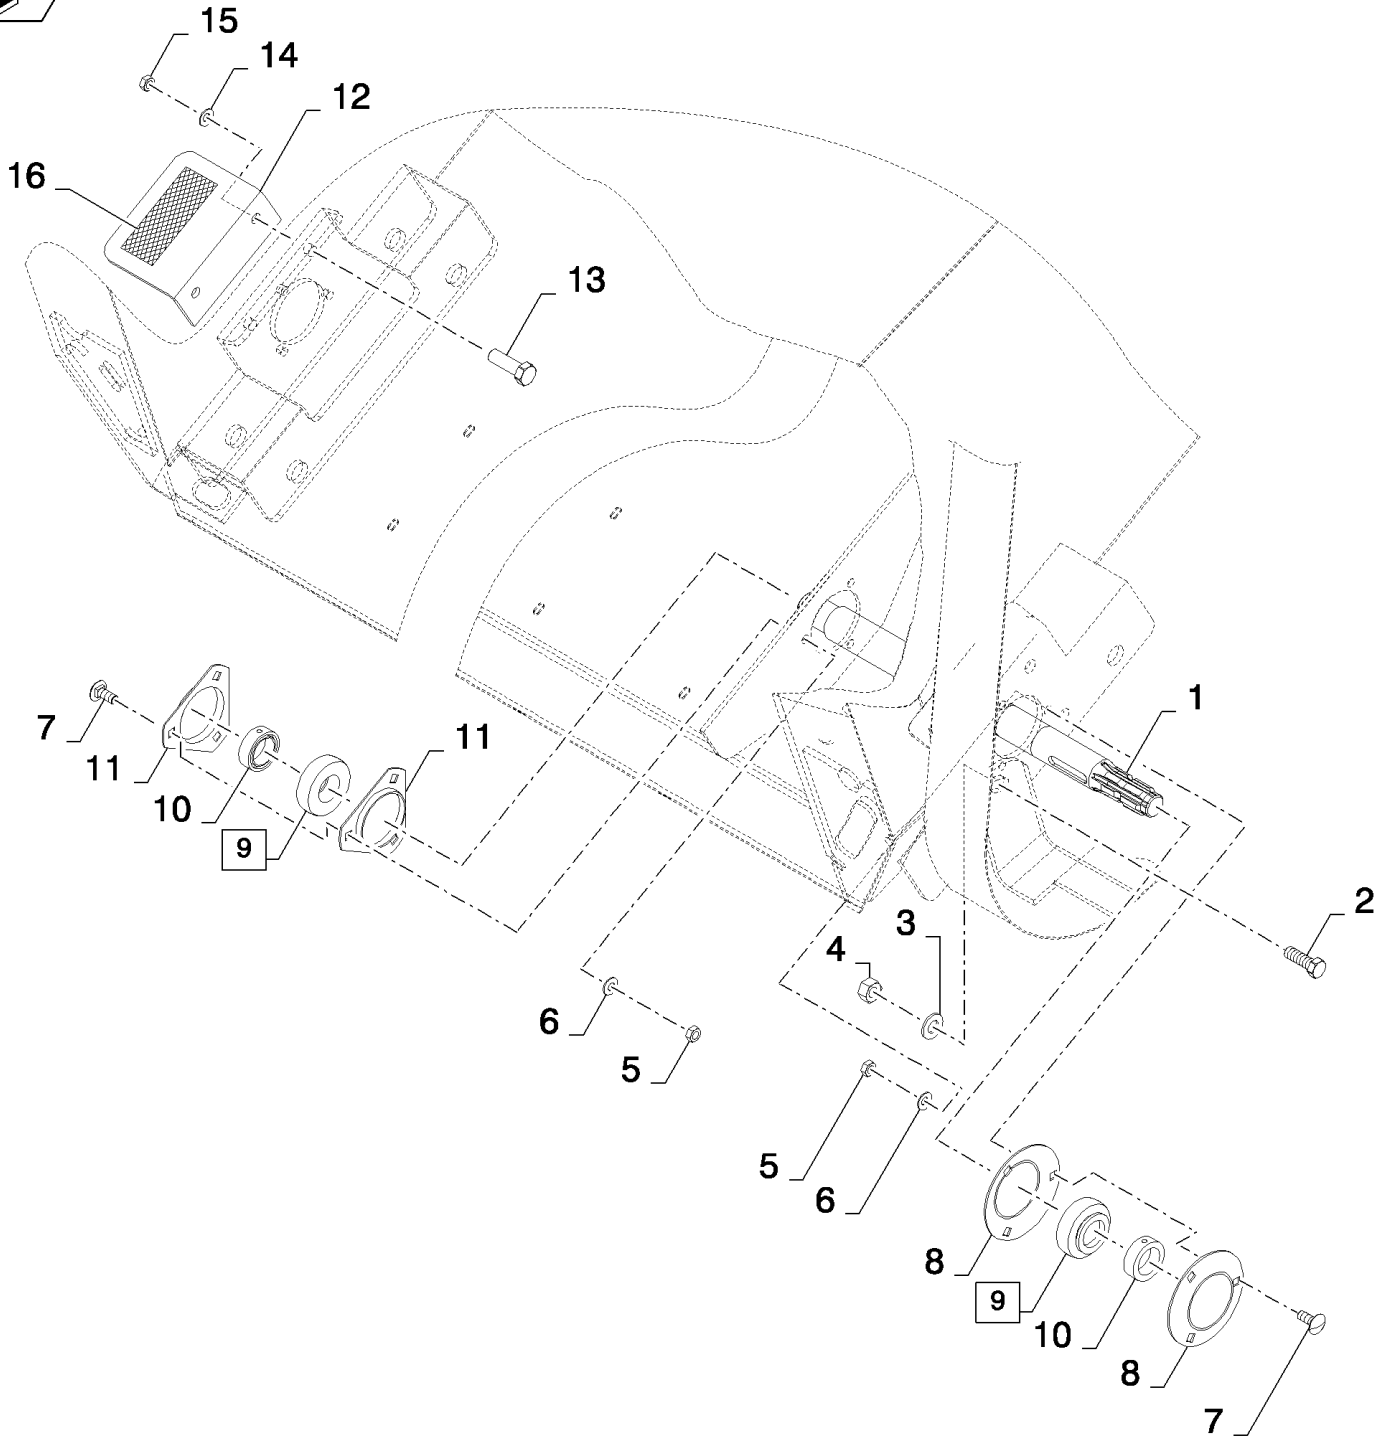

CSX7080 D660 - COMBINE (9/08-)

13.224(01) LOWER SHAFT, 2HB

сылка	Номер детали	Кол-во	Описание
1	84980919	1	SHAFT,
2	120090	2	BOLT, Hex, M16 x 50, 8.8,
3	140048	2	WASHER, SPRING, Belleville, M16,
4	100020	2	NUT, M16, CI 8,
5	100016	6	NUT, M10, CI 8,
6	140045	6	WASHER, SPRING, Belleville, M10,
7	338949	6	BOLT, CARRIAGE, Short NK, M10 x 25, CI8.8, Full Thd,
8	36403	2	FLANGE,
9	322360	2	BEARING, BALL, (10)
10	NSS	2	NOT SERVICED SEPARATELY,
11	86620026	2	FLANGE,
12	84461204	1	PLATE,
13	89706687	2	SCREW, M12x30
14	140046	2	WASHER, SPRING, Belleville, M12,
15	89706685	2	NUT, M12
16	401502	AR	STRIP, ANTI-SKID,