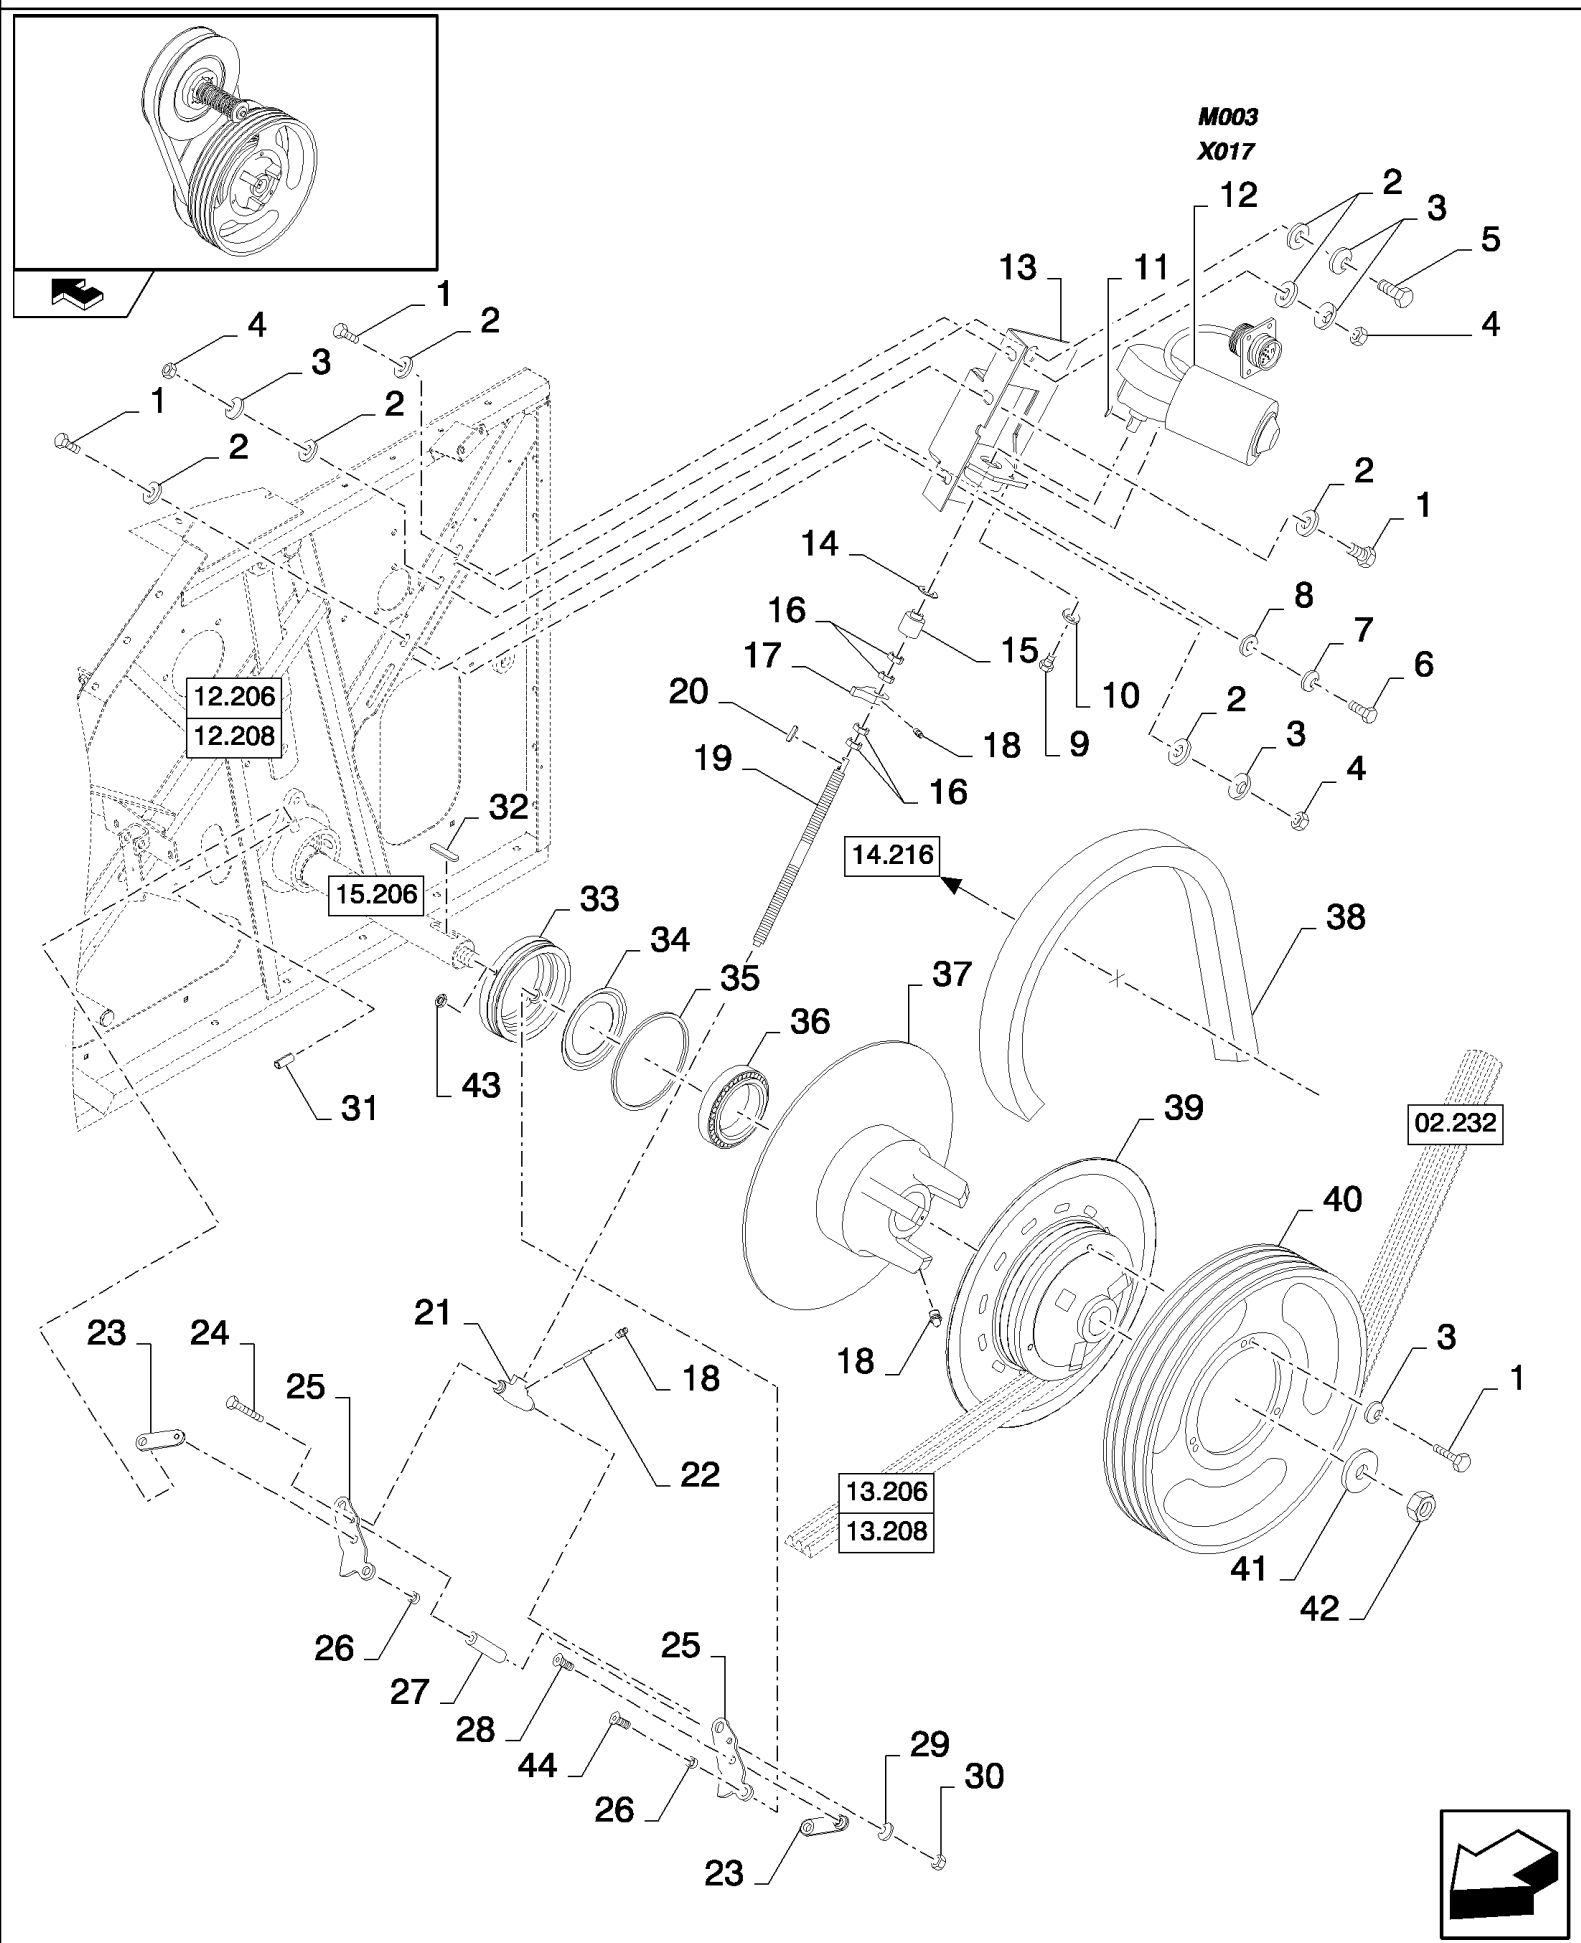

14.205(01) DRUM VARIATOR

14.205(01) DRUM VARIATOR

сылка	Номер детали	Кол-во	Описание
1	9706687	9	BOLT, Hex, M12 x 30, 8.8, Full Thd,
2	378245	7	WASHER, M13 x 28 x 2 Thk,
3	140046	10	WASHER, SPRING, Belleville, M12,
4	9706685	3	NUT, M12, CI 8,
5	43151	1	BOLT, Hex, M12 x 20, 8.8, Full Thd,
6	120104	2	BOLT, Hex, M8 x 20, 8.8,
7	322358	2	WASHER, SPRING, Belleville, M8,
8	378243	2	WASHER, M8,
9	120100	3	BOLT, Hex, M6 x 20, 8.8,
10	322357	3	WASHER, SPRING, Belleville, M6,
11	84041731	1	KEY, WOODRUFF,
12	84041620	1	MOTOR, ELECTRIC, , SEE FIGURE 06.701
13	84334759	1	SUPPORT,
14	84073115	1	WASHER, THRUST, 24MM
15	84334748	1	BUSHING,
16	84073134	4	NUT,
17	84334754	1	BLOCK,
18	321204	4	NIPPLE, LUBE, M6 x 1, 16mm lg,
19	84072854	1	ROD, THREADED,
20	336126	1	KEY,
21	87365354	1	HOUSING, BEARING,
22	89818440	1	TUBE,
23	84069522	2	LINKAGE,
24	331168	1	BOLT, Hex, M10 x 140, 8.8,
25	84334764	2	LEVER,
26	84072865	2	SLEEVE,
27	84334765	1	BUSHING,
28	393698	2	SCREW, Hex Soc Flat Hd, M10 x 25, 8.8,
29	140045	1	WASHER, SPRING, Belleville, M10,
30	100016	1	NUT, M10, CI 8,
31	393871	2	PIN, LOCK, M5 x 30, Slotted,
32	323624	1	KEY, M14 x 9 x 63, Par,
33	87547095	1	HOUSING, BEARING,
34	84072864	1	FLANGE,
35	84072819	1	SEAL,
36	84072818	1	BEARING ASSY,
37	84334396	1	PULLEY,
38	84035748	1	BELT, TRANSMISSION,
39	87548151	1	PULLEY,
40	84334285	1	PULLEY,
41	84433644	1	WASHER,
42	100034	2	NUT, M30 x 1.5, CI 8,
43	100037	2	NUT, M10 x 1.5, CI 8,
44	84334564	2	SCREW, Hex Soc Flat Hd, M10 x 40, 12.9,