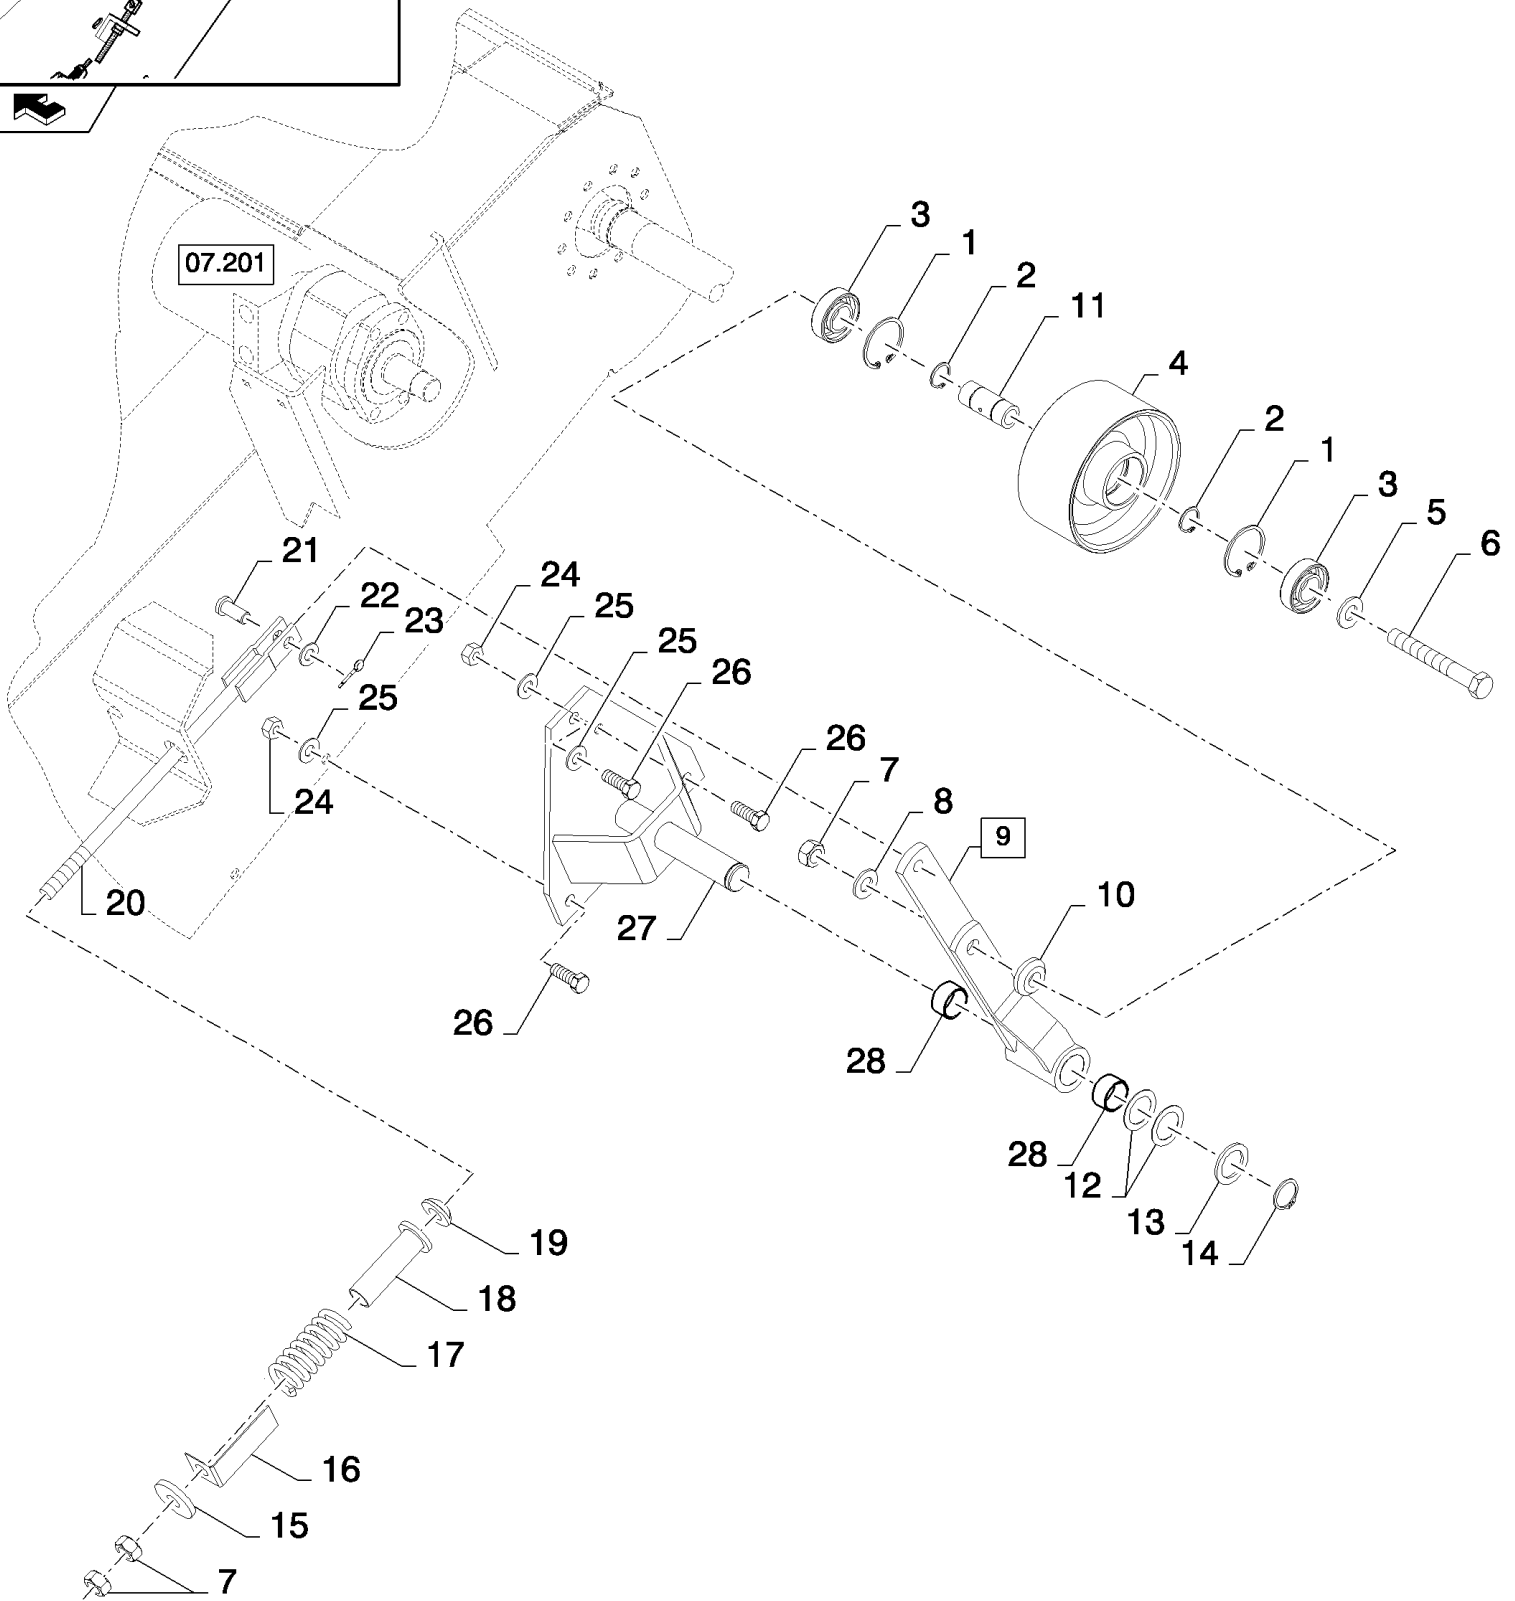

13.210(01) STRAW ELEVATOR DRIVE 3HB AND 2HB, IDLER

13.210(01) STRAW ELEVATOR DRIVE 3HB AND 2HB, IDLER

сылка	Номер детали	Кол-во	Описание
1	370011	2	RING, SNAP, M52, Int,
2	370002	2	RING, SNAP, M25, Ext,
3	443898	2	BEARING, BALL,
4	84980775	1	WHEEL, IDLER,
5	378246	1	WASHER, M16,
6	321246	1	BOLT, Hex, M16 x 120, 8.8,
7	100020	3	NUT, M16, CI 8,
8	140048	1	WASHER, SPRING, Belleville, M16,
9	84980710	1	ARM, (28)
10	84980619	1	BUSHING,
11	84980609	1	BUSHING,
12	441176	2	WASHER, M31 x 45 x 0.8 Thk,
13	84814901	1	WASHER,
14	370003	1	RING, SNAP, M30, Ext,
15	84005115	1	WASHER, M17 x 50,
16	84981593	1	INDICATOR, , FOR 2HB ONLY
16	84981584	1	INDICATOR, , FOR 3HB ONLY, FOR LATERALE VERSION ONLY
17	359641	1	SPRING,
18	84981585	1	TUBE,
19	450869	1	WASHER,
20	84981179	1	ROD,
21	412209	1	PIN, CLEVIS, M12 x 30,
22	140223	1	WASHER, M13 x 25 x 2 Thk,
23	130004	1	PIN, SPLIT (COTTER), M3.2 x 25,
24	9706685	2	NUT, M12, CI 8,
25	140046	3	WASHER, SPRING, Belleville, M12,
26	86629541	3	BOLT, Hex, M12 x 40, 8.8, Full Thd,
27	84980730	1	SUPPORT,
28	420410	2	BUSHING,