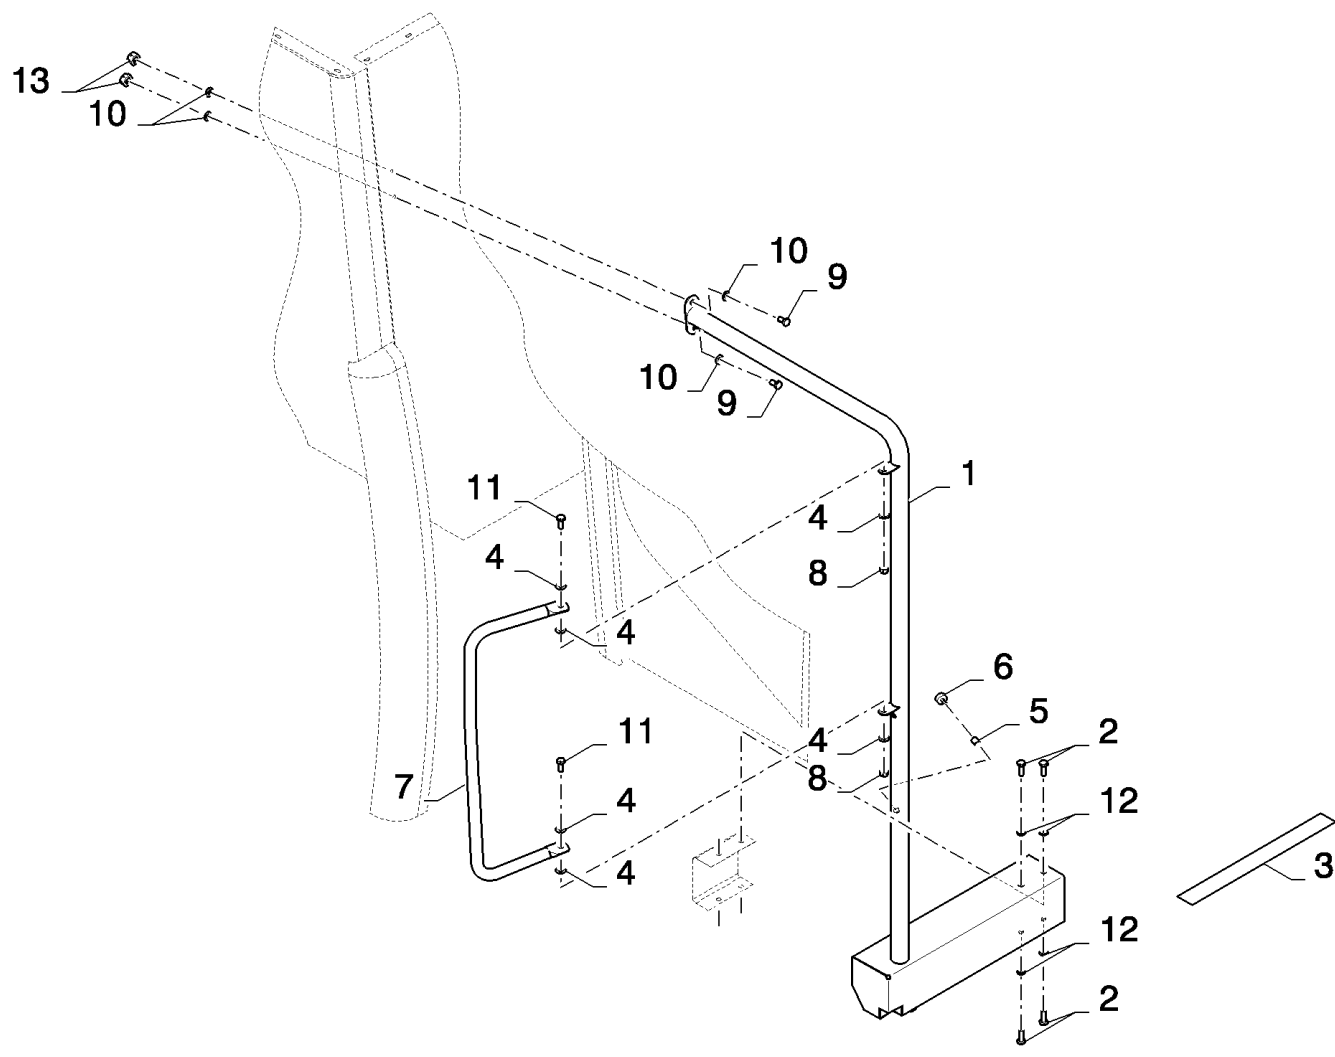

10.228(01) OPERATOR'S PLATFORM, RH

сылка	Номер детали	Кол-во	Описание
1	87713622	1	RAIL, SIDE,
2	43140	4	BOLT, Hex, M10 x 30, 8.8, Full Thd,
3	401502	1	STRIP, ANTI-SKID, L=0.48M
4	378244	6	WASHER, M10 x 24 x 2 Thk,
5	87282347	1	INSERT, THREADED, M8,
6	84000555	1	INSULATOR BLOCK,
7	87656411	1	RAIL, SIDE,
8	100037	2	NUT, M10 x 1.5, CI 8,
9	120104	2	BOLT, Hex, M8 x 20, 8.8,
10	322358	4	WASHER, SPRING, Belleville, M8,
11	43139	2	BOLT, Hex, M10 x 25, 8.8, Full Thd,
12	86511323	4	WASHER, M10 x 20 x 2,
13	43442	2	NUT,