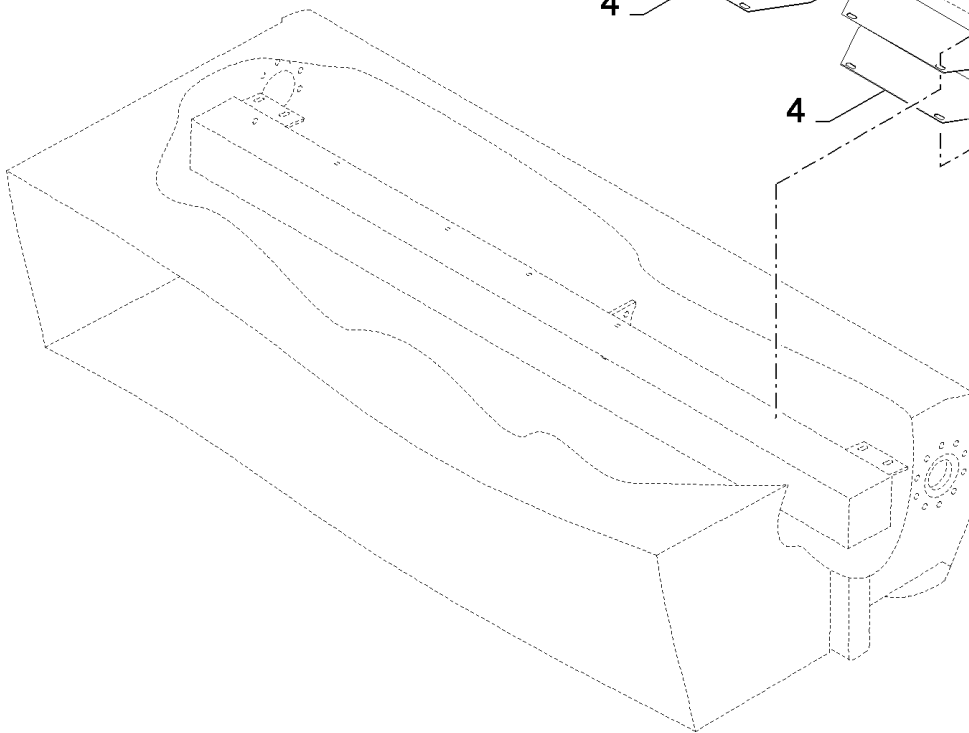

13.226(01) ANTIWRAP SHIELDS

CSX7080 D660 - COMBINE (9/08-)

13.226(01) ANTIWRAP SHIELDS

сылка	Номер детали	Кол-во	Описание
1	86512788	12	SCREW, M8x30
2	412650	12	WASHER, SPRING, Belleville, M8,
3	84072031	3	SHIELD, , FOR CSX7070 AND CSX7080 ONLY
3	84073714	2	SHIELD, , FOR CSX7040, CSX7050 AND CSX7060 ONLY
4	84073716	3	SHIELD, , FOR CSX7070 AND CSX7080 ONLY
4	84073715	2	SHIELD, , FOR CSX7040, CSX7050 AND CSX7060 ONLY