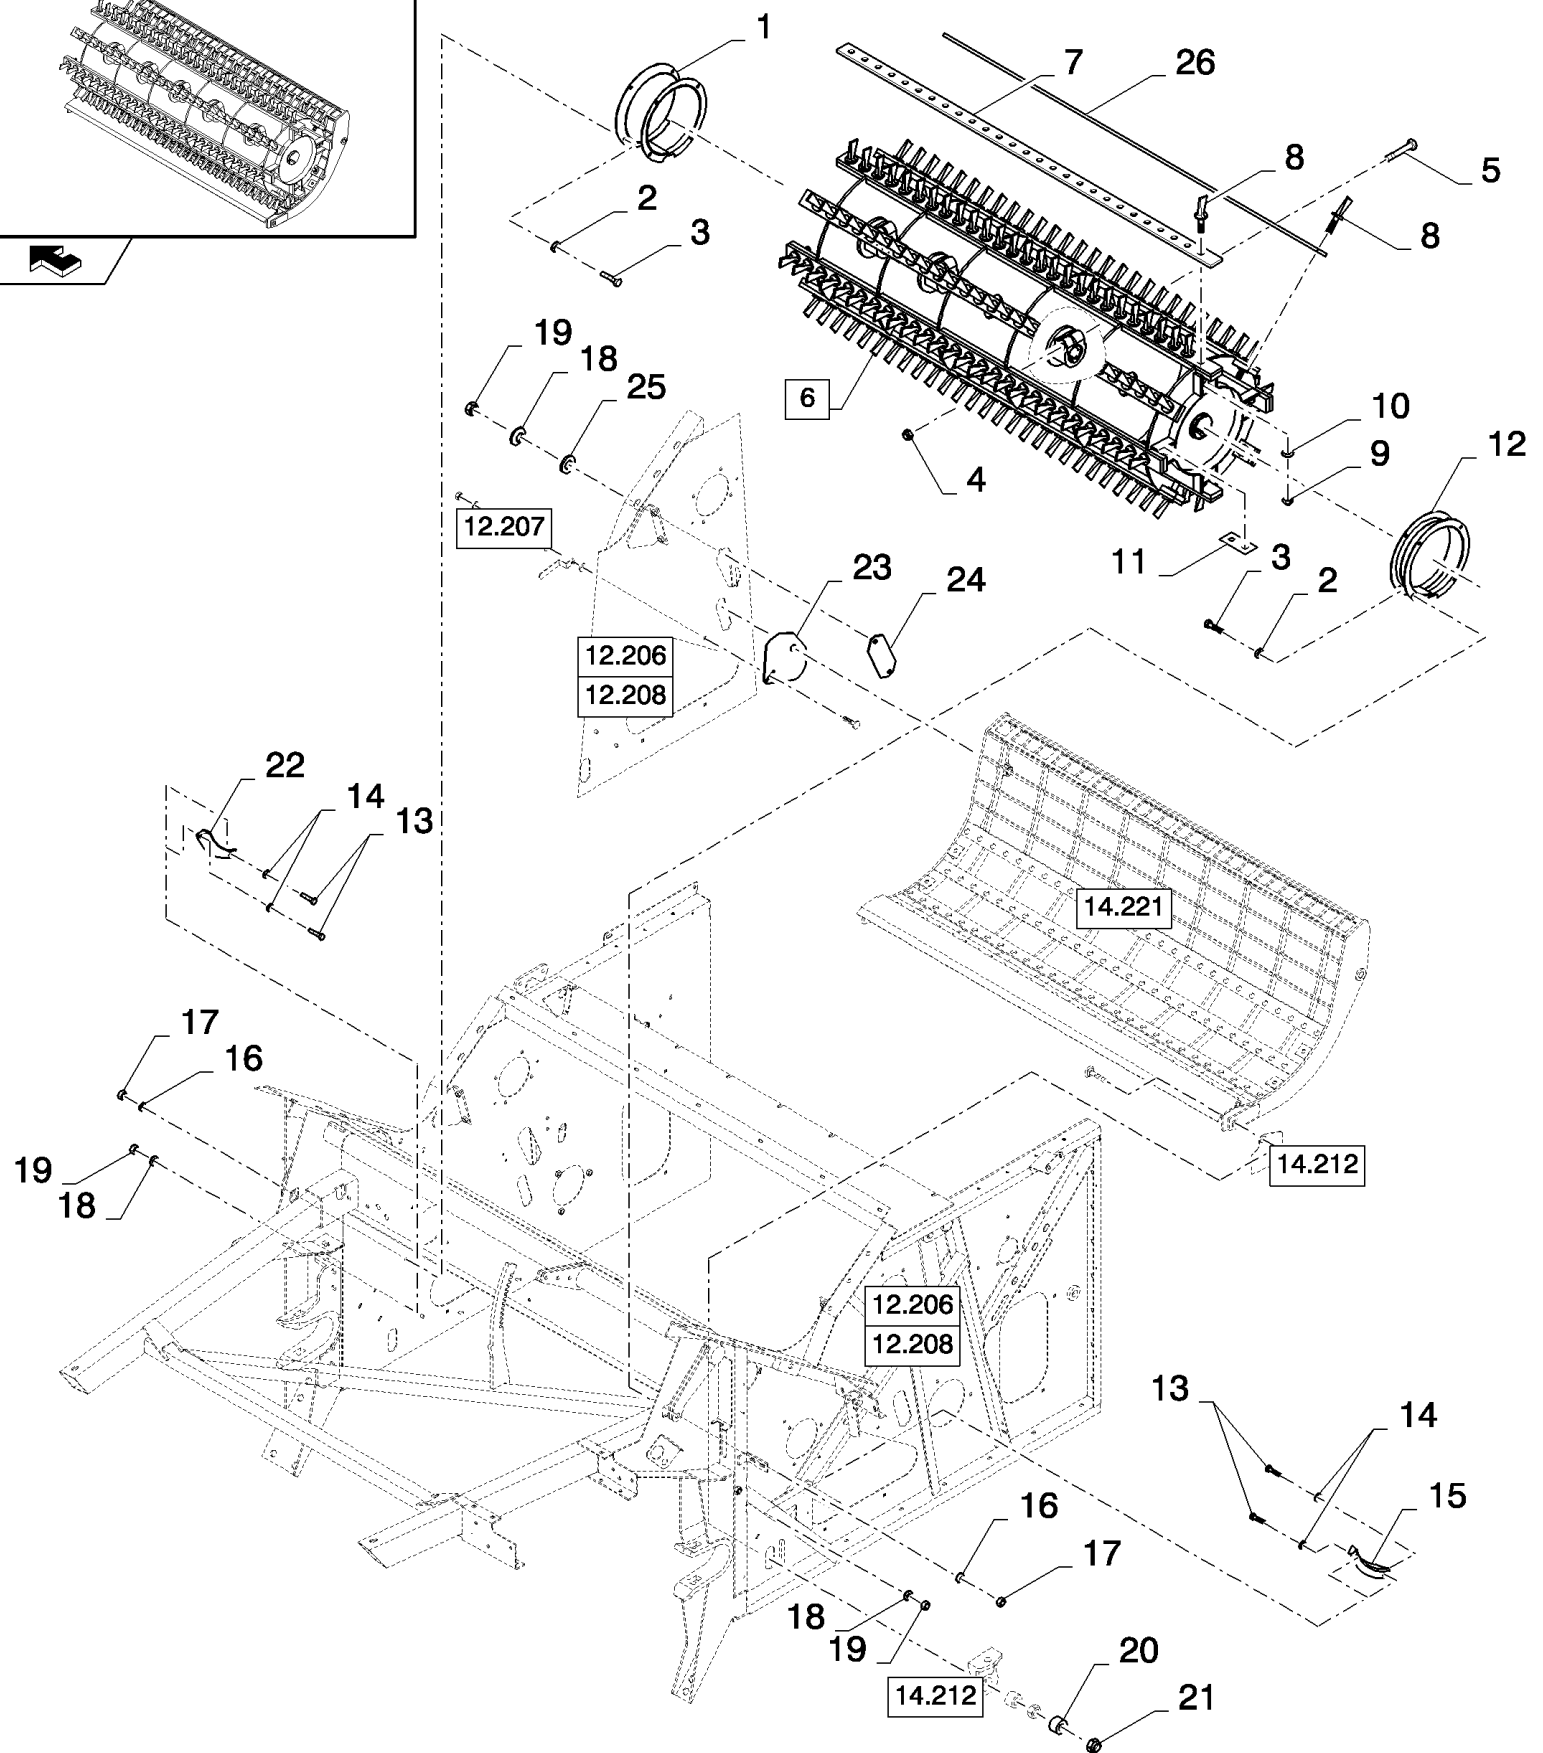

14.220(01) RICE DRUM 56

сылка	Номер детали	Кол-во	Описание
1	424748	1	SHIELD,
2	140016	6	WASHER, M8 x 16 x 1.6,
3	120104	6	BOLT, Hex, M8 x 20, 8.8,
4	86000441	4	NUT, M16 x 2, CI 8,
5	350616	4	BOLT, Hex, M16 x 90, 8.8,
6	84452140	1	DRUM, (7 to 11), FOR CSX7040, CSX7050 AND CSX7060 ONLY
6	84452125	1	DRUM, (7 to 11), FOR CSX7070 AND CSX7080 ONLY
7	80399645	4	BAR, , FOR CSX7040, CSX7050 AND CSX7060 ONLY
7	411043	8	BLOCK, , FOR CSX7070 AND CSX7080 ONLY
8	84432313	180	TOOTH, RICE, , FOR CSX7040, CSX7050 AND CSX7060 ONLY
8	84432313	216	TOOTH, RICE, , FOR CSX7070 AND CSX7080 ONLY
9	86000441	AR	NUT, M16 x 2, CI 8,
10	394631	180	WASHER, M17 x 34 x 4, HT, , FOR CSX7040, CSX7050 AND CSX7060 ONLY
10	394631	216	WASHER, M17 x 34 x 4, HT, , FOR CSX7070 AND CSX7080 ONLY
11	331138	AR	PLATE,
12	84452645	1	PROTECTING COVER,
13	120100	4	BOLT, Hex, M6 x 20, 8.8,
14	412649	4	WASHER, SPRING, Belleville, M6,
15	354592	1	SHIELD,
16	322358	6	WASHER, SPRING, Belleville, M8,
17	9706690	6	NUT, M8, CI 8,
18	322357	6	WASHER, SPRING, Belleville, M6,
19	9706755	6	NUT, M6, CI 8,
20	84007394	2	BUSHING,
21	412180	2	NUT, LOCK, M20 x 2.5, CI 8,
22	354593	1	SHIELD,
23	84443839	1	PLATE, COVER,
24	84443834	1	PLATE, COVER,
25	140040	2	WASHER, M6 x 22 x 2,
26	399657	4	PLATE, RETAINING, , FOR CSX7040, CSX7050 AND CSX7060 ONLY