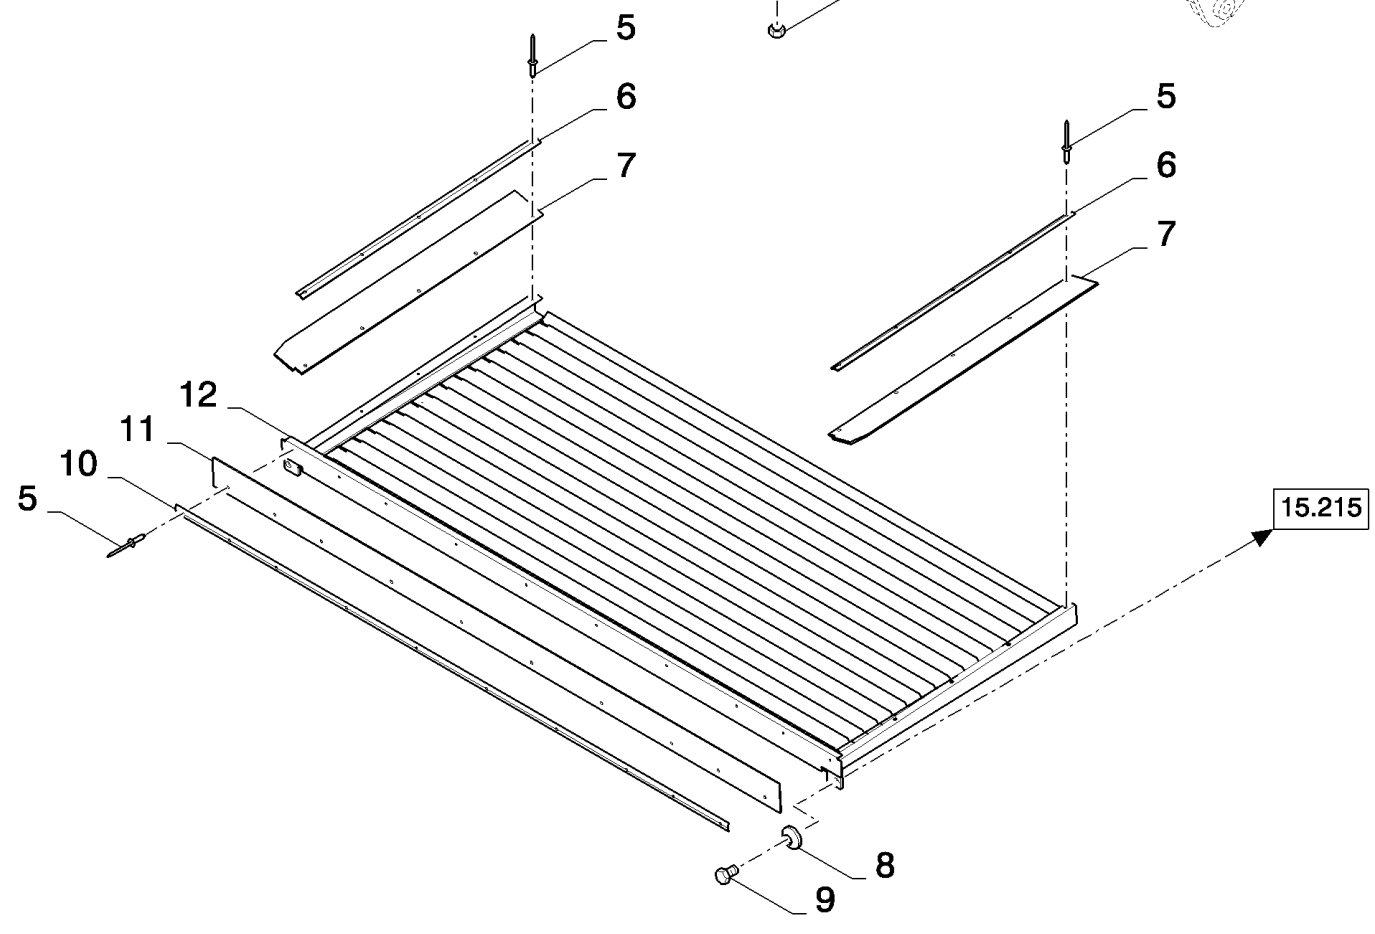

15.217(01) GRAIN PAN, REMOVABLE

CSX7080 D660 - COMBINE (9/08-)

15.217(01) GRAIN PAN, REMOVABLE

сылка	Номер детали	Кол-во	Описание
1	86508568	AR	SCREW, Hex, M6 x 16, 8.8,
2	322357	AR	WASHER, SPRING, Belleville, M6,
3	9706755	AR	NUT, M6, CI 8,
4	84452950	1	RAKE, , FOR CSX7040, CSX7050 AND CSX7060 ONLY
4	84446434	1	RAKE, , FOR CSX7070 AND CSX7080 ONLY
5	445395	AR	RIVET, Pop, M4.8 x 18.1,
6	84072726	2	PLATE, FIXING,
7	84072358	2	CANVAS,
8	140045	2	WASHER, SPRING, Belleville, M10,
9	43140	2	BOLT, Hex, M10 x 30, 8.8, Full Thd,
10	84431049	1	PLATE, FIXING, , FOR CSX7040, CSX7050 AND CSX7060 ONLY
10	84072727	1	PLATE, FIXING, , FOR CSX7070 AND CSX7080 ONLY
11	84431030	1	CANVAS, , FOR CSX7040, CSX7050 AND CSX7060 ONLY
11	84072359	1	CANVAS, , FOR CSX7070 AND CSX7080 ONLY
12	84431181	1	GRAIN PAN, , FOR CSX7040, CSX7050 AND CSX7060 ONLY
12	84431299	1	GRAIN PAN, , FOR CSX7070 AND CSX7080 ONLY