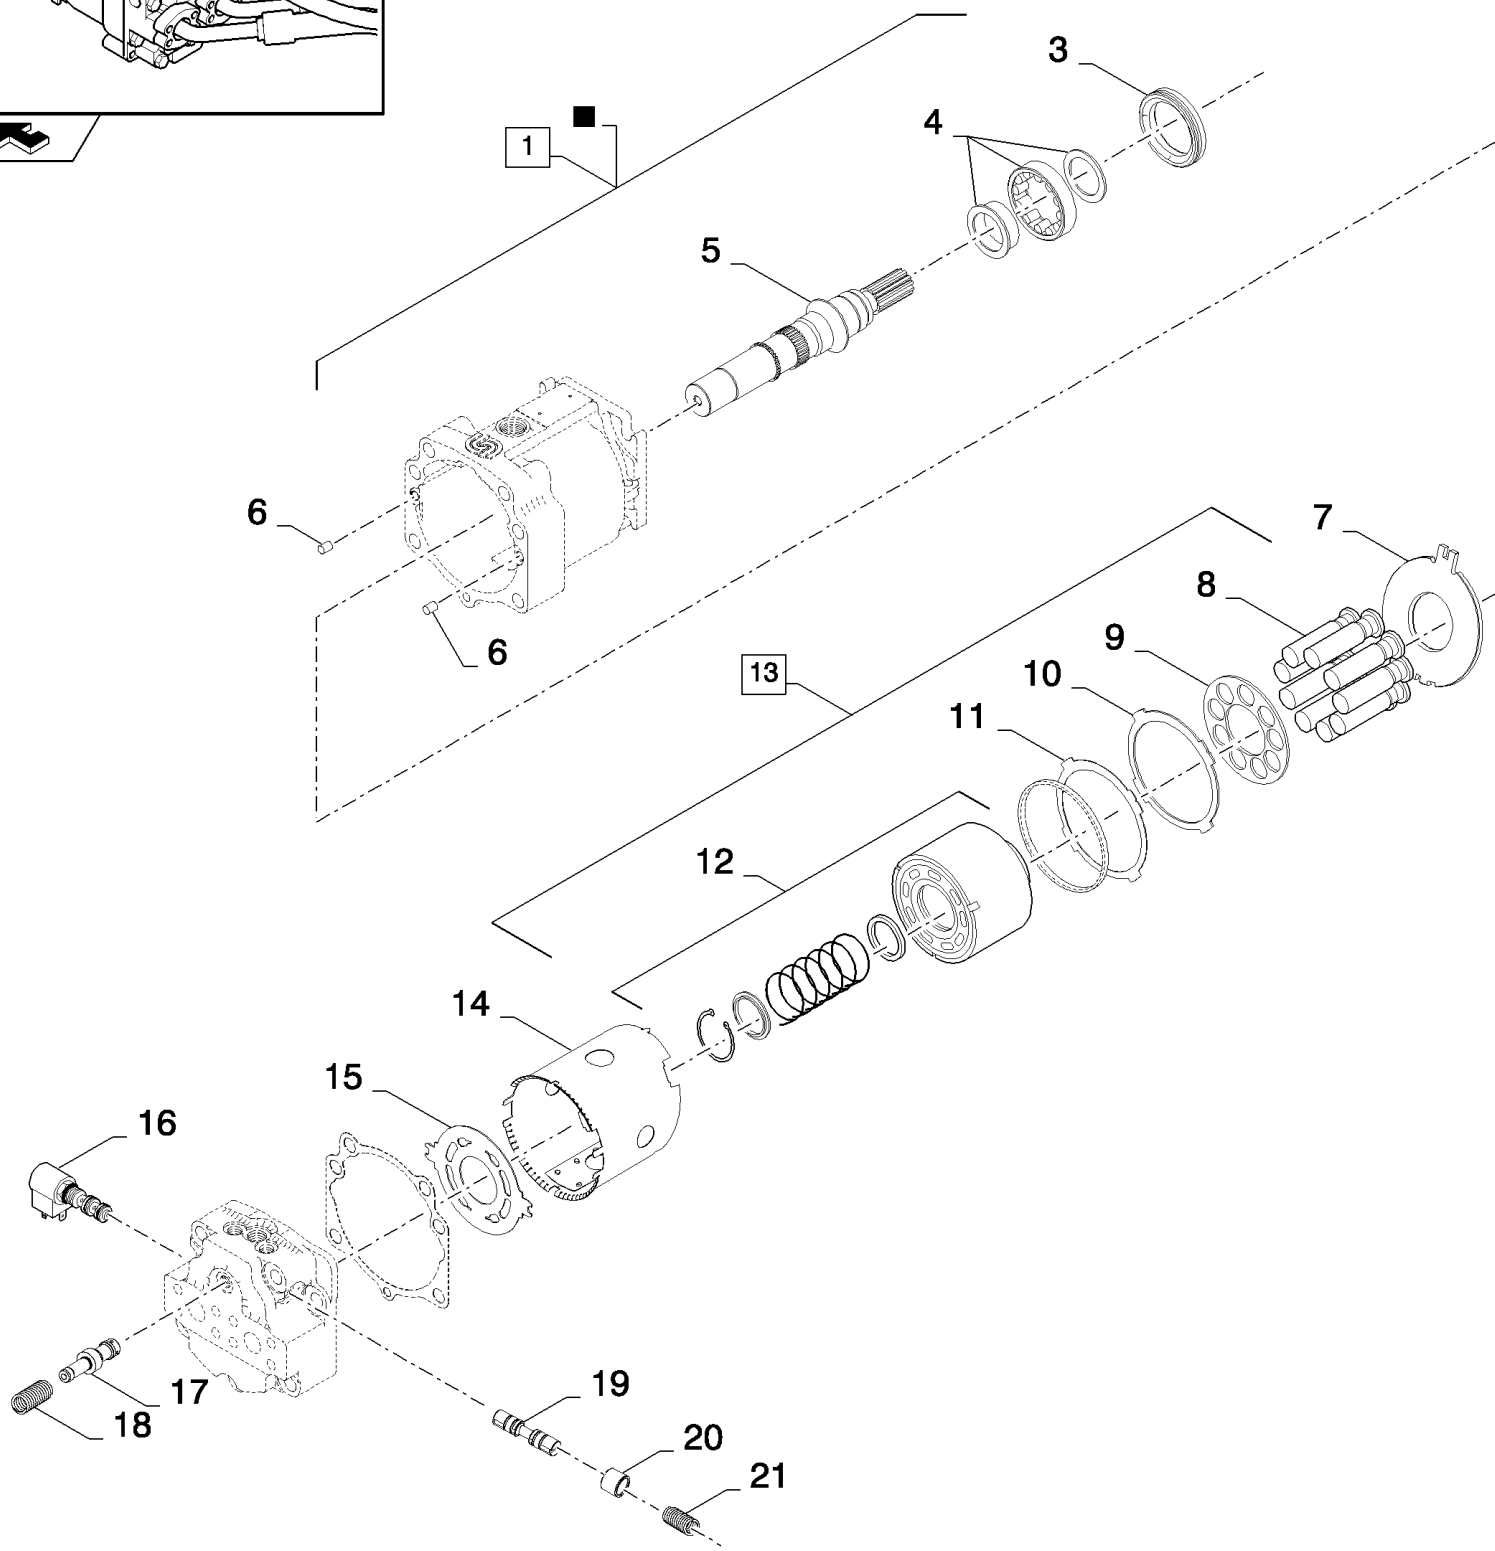

KIT ■ = 2

CSX7080 D660 - COMBINE (9/08-)

07.243(01) HYDROSTATIC MOTOR, 130CC

сылка	Номер детали	Кол-во	Описание
1	84819681	1	MOTOR, HYDROSTATIC, (2 to 21)
2	84806869	1	KIT, SEALS,
3	84042108	1	RING,
4	84042107	1	BEARING ASSY,
5	84806882	1	SHAFT,
6	165179	2	PIN,
7	84806876	1	PLATE, THRUST,
8	84806870	9	PISTON,
9	84806871	1	RETAINER,
10	84806872	1	RING,
11	84806873	1	RING,
12	84042084	1	KIT,
13	84806883	1	KIT, (8 to 12)
14	84806874	1	COVER,
15	84806875	1	PLATE,
16	84807022	1	VALVE, SOLENOID,
17	84806881	1	CONE,
18	84806880	1	SPRING,
19	84449301	1	SPOOL,
20	84806878	2	RING,
21	84806879	2	SPRING,