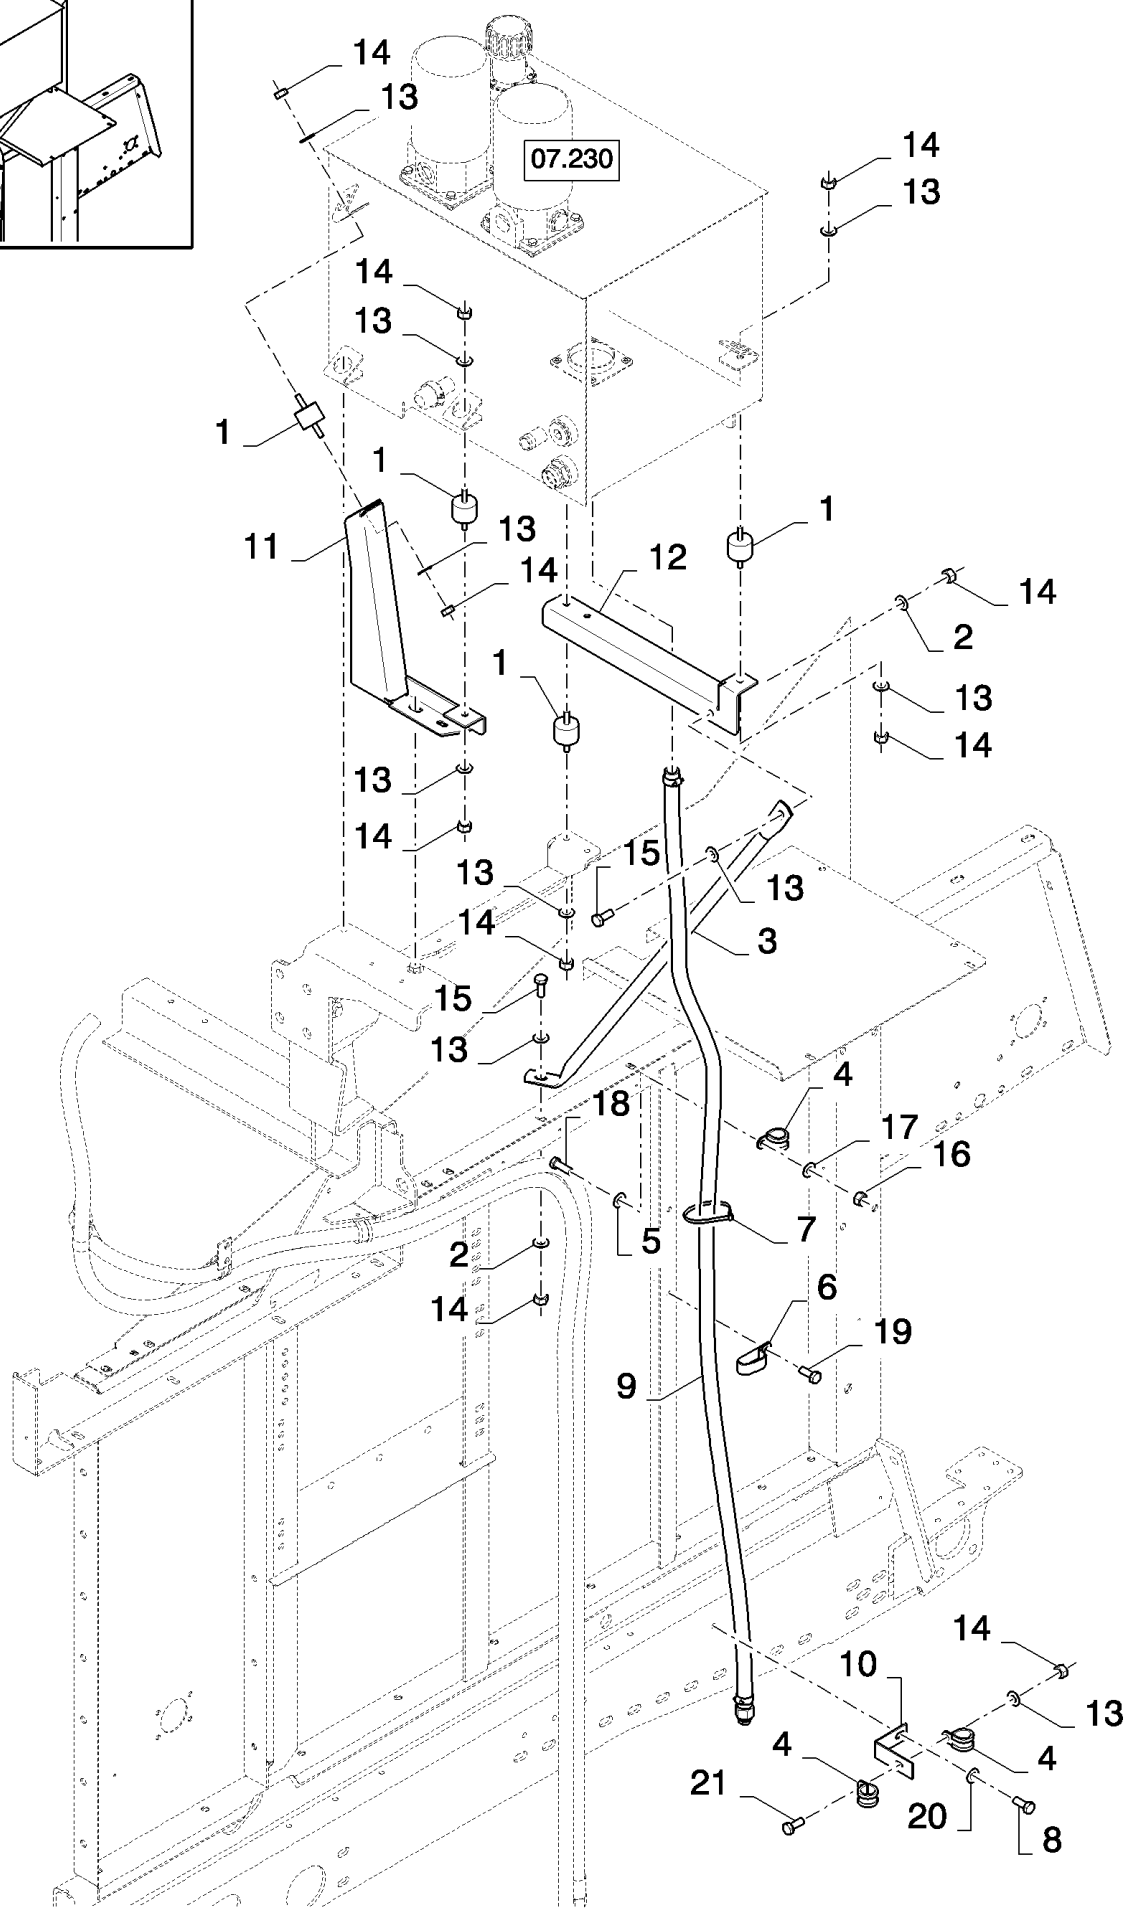

07.229(01) HYDRAULIC TANK - FOR LATERALE & HILLSIDE ONLY

сылка	Номер детали	Кол-во	Описание
1	9833258	5	SHOCK ABSORBER,
2	86624184	3	WASHER, M8 x 16 x 1.6,
3	87646443	1	REINFORCEMENT,
4	418407	4	CLAMP,
5	86588450	1	WASHER, M6 x 12 x 1.6 Thk,
6	417412	2	CLAMP,
7	396718	2	STRAP, CABLE,
8	43140	1	BOLT, Hex, M10 x 30, 8.8, Full Thd,
9	87726564	1	TUBE, HYD,
10	9813452	1	BRACKET,
11	87646439	1	SUPPORT,
12	87646441	1	SUPPORT,
13	322358	16	WASHER, SPRING, Belleville, M8,
14	9706690	16	NUT, M8, CI 8,
15	43127	2	BOLT, Hex, M8 x 25, 8.8,
16	9706755	1	NUT, M6, CI 8,
17	322357	1	WASHER, SPRING, Belleville, M6,
18	86977786	1	BOLT, Hex, M6 x 25, 8.8,
19	43128	3	BOLT, Hex, M8 x 30, 8.8,
20	140045	1	WASHER, SPRING, Belleville, M10,
21	412479	1	BOLT, Hex, M8 x 35, 8.8,