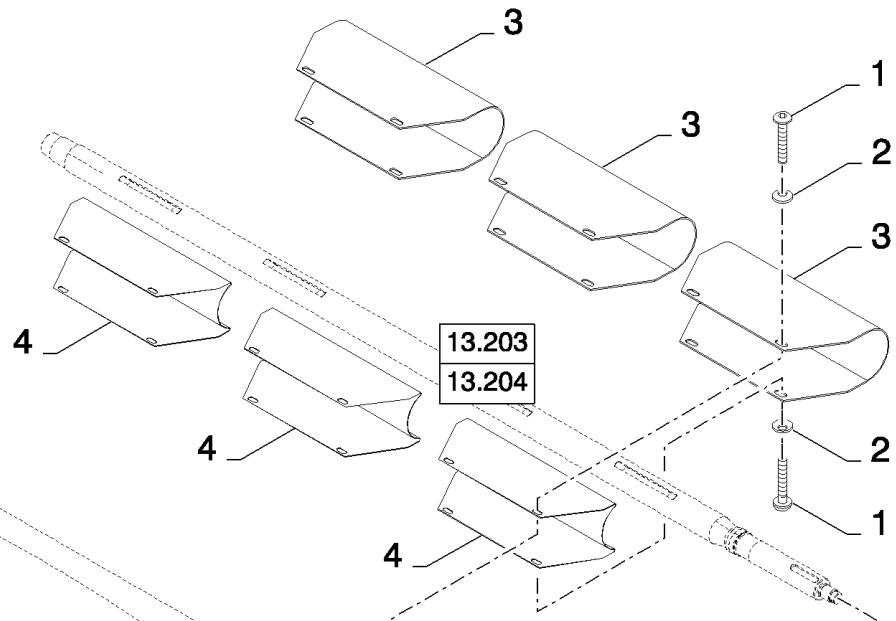

13.226(01) ANTIWRAP SHIELDS

CSX7080 D660 - COMBINE (9/08-)

13.226(01) ANTIWRAP SHIELDS

сылка	Номер детали	Кол-во	Описание
1	86512788	12	SCREW, M8x30
2	412650	12	WASHER, SPRING, Belleville, M8,
3	84072031	3	SHIELD, , FOR CSX7070 AND CSX7080 ONLY
3	84073714	2	SHIELD, , FOR CSX7040, CSX7050 AND CSX7060 ONLY
4	84073716	3	SHIELD, , FOR CSX7070 AND CSX7080 ONLY
4	84073715	2	SHIELD, , FOR CSX7040, CSX7050 AND CSX7060 ONLY