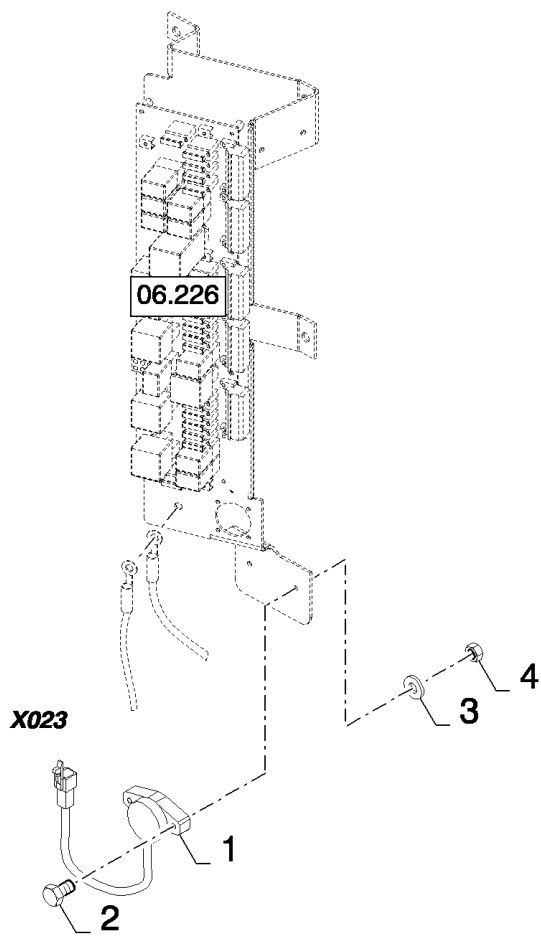

CSX7080 D660 - COMBINE (9/08-)

06.225(01) SENSOR, SELF LEVELING, CAB, SMART SIEVE

сылка	Номер детали	Кол-во	Описание
1	87026294	1	SENSOR,
2	120100	2	BOLT, Hex, M6 x 20, 8.8,
3	322357	2	WASHER, SPRING, Belleville, M6,
4	9706755	2	NUT, M6, CI 8,