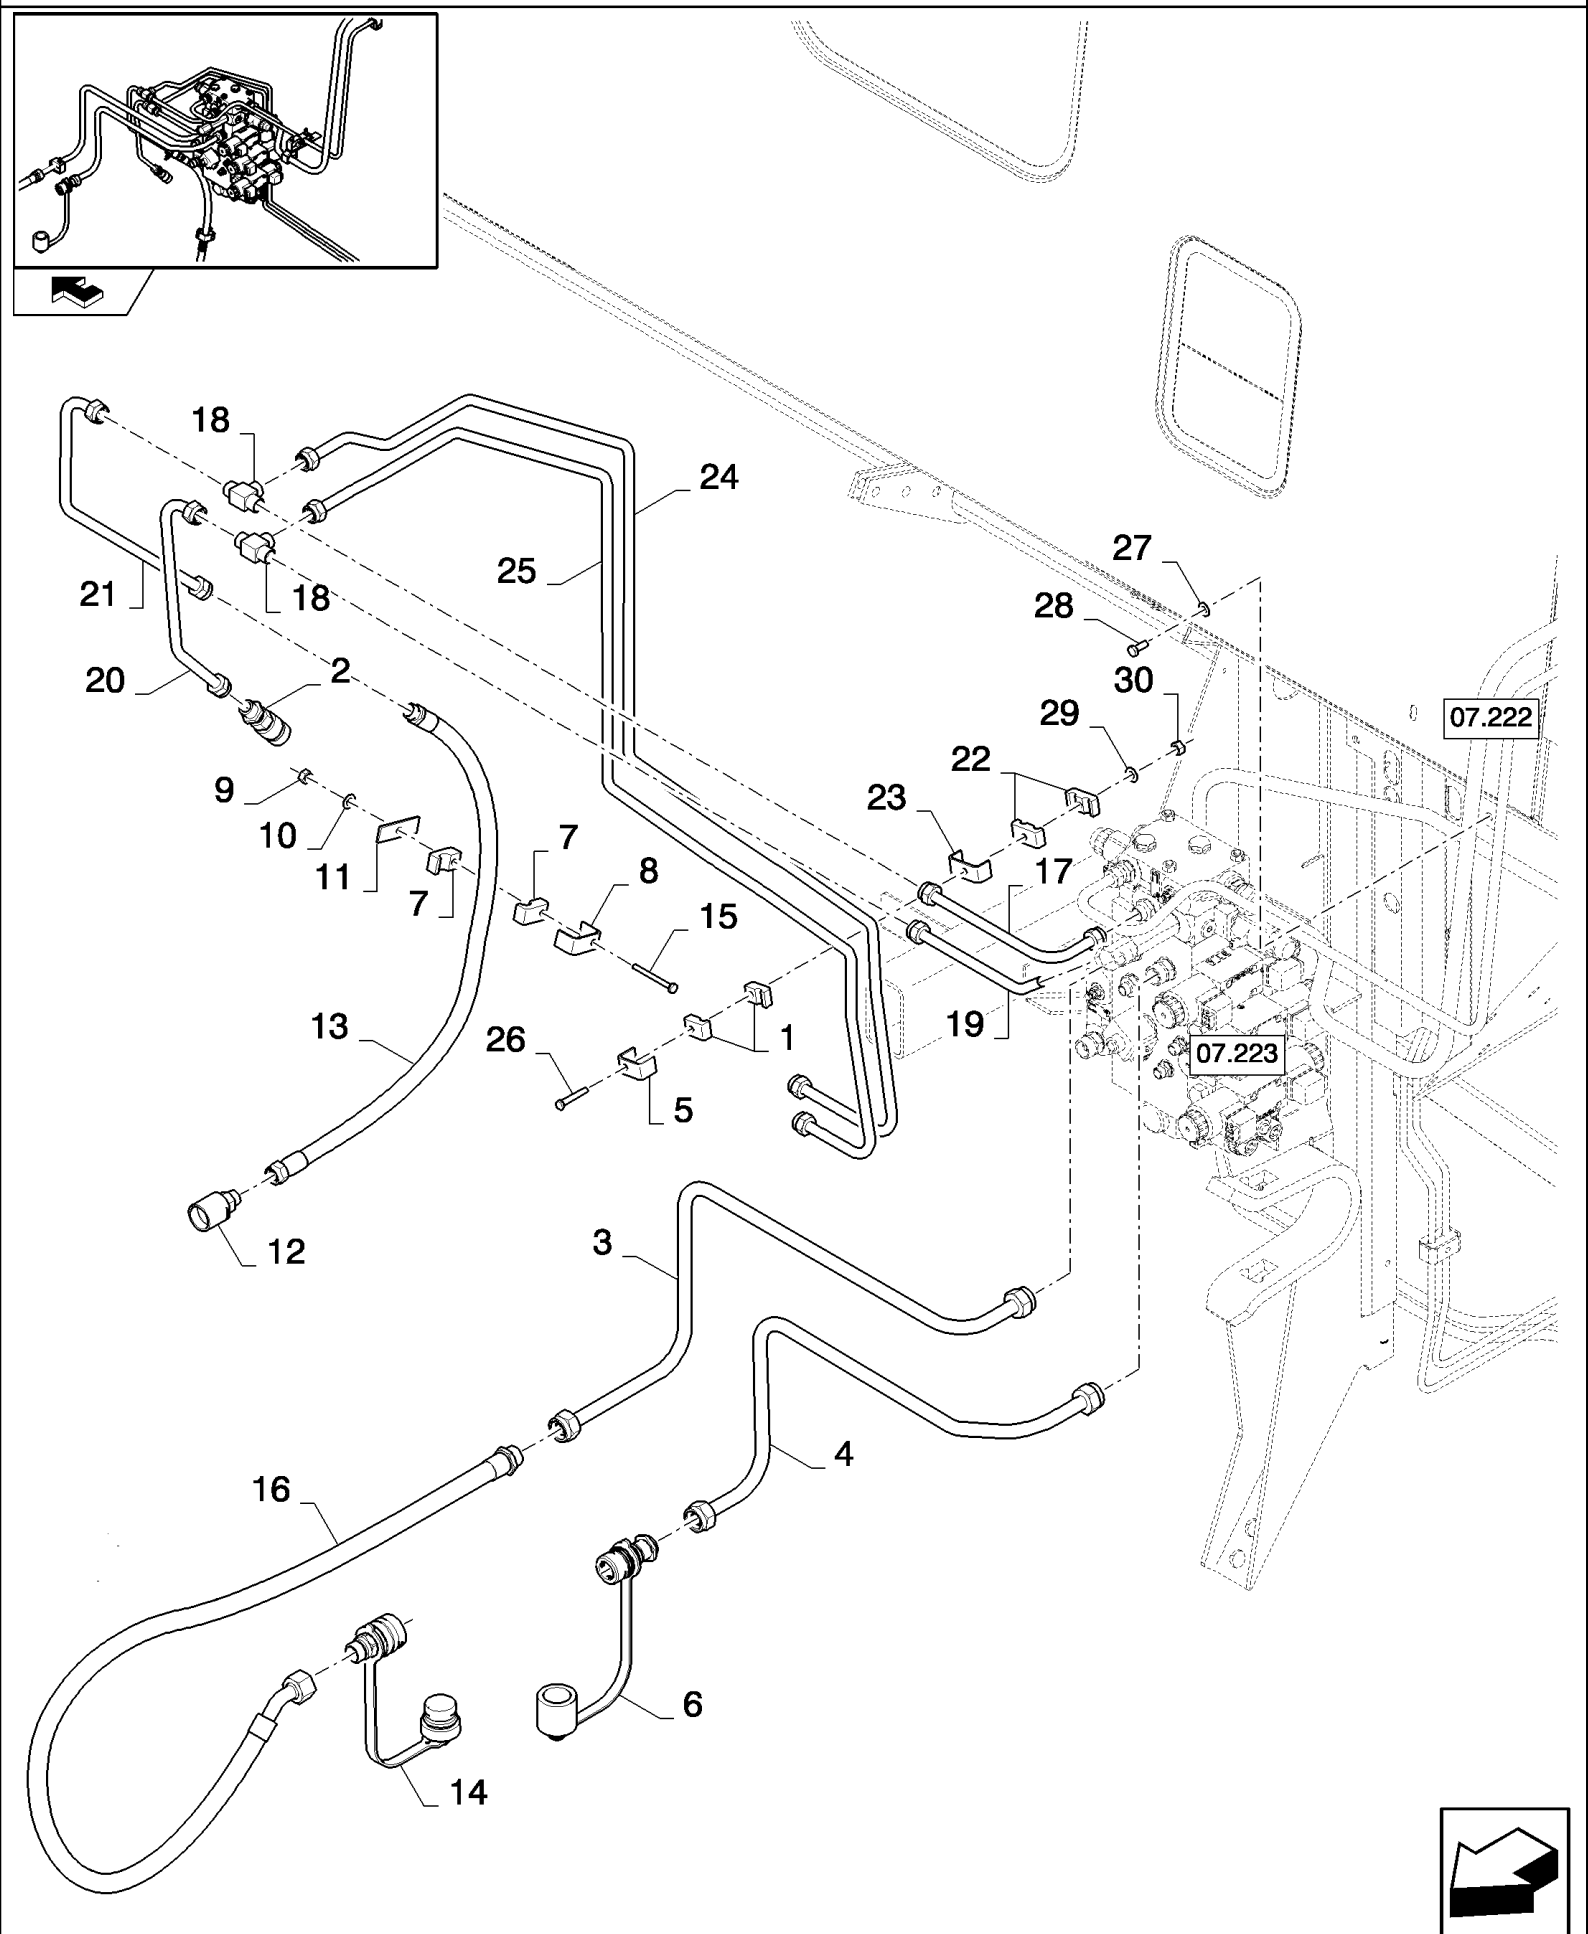

сылка	Номер детали	Кол-во	Описание
1	433008	2	CLAMP,
2	84077513	1	COUPLING, QUICK, MALE,
3	84125596	1	TUBE, HYD,
4	84125594	1	TUBE, HYD,
5	442340	1	SUPPORT,
6	457449	1	COUPLING, PUSH-PULL,
7	433007	2	CLAMP,
8	433100	1	SUPPORT,
9	412152	1	NUT, LOCK, M6 x 1, CI 8.8,
10	86588450	1	WASHER, M6 x 12 x 1.6 Thk,
11	434103	1	PLATE,
12	84077512	1	COUPLING, QUICK, MALE,
13	84448307	1	HOSE, FLEXIBLE,
14	457420	1	COUPLING, PUSH-PULL,
15	338413	1	BOLT, Hex, M6 x 60, 8.8,
16	87682505	1	HOSE, FLEXIBLE,
17	87707740	1	TUBE, HYD, , FOR CSX7050 AND CSX7060 ONLY
17	87707736	1	TUBE, HYD, , FOR CSX7080 ONLY
18	150019	2	CONNECTION, 3 WAY,
19	87707783	1	TUBE, HYD, , FOR CSX7050 AND CSX7060 ONLY
19	87707732	1	TUBE, HYD, , FOR CSX7080 ONLY
20	87707734	1	TUBE, HYD,
21	87707738	1	TUBE, HYD,
22	430357	2	CLAMP,
23	431941	1	SUPPORT,
24	87707785	1	TUBE, HYD,
25	87707787	1	TUBE, HYD,
26	397985	1	BOLT, Hex, M6 x 70, 8.8, Full Thd,
27	322358	4	WASHER, SPRING, Belleville, M8,
28	120104	4	BOLT, Hex, M8 x 20, 8.8,
29	322357	1	WASHER, SPRING, Belleville, M6,
30	353308	1	NUT, M6 x 1, CI 8,