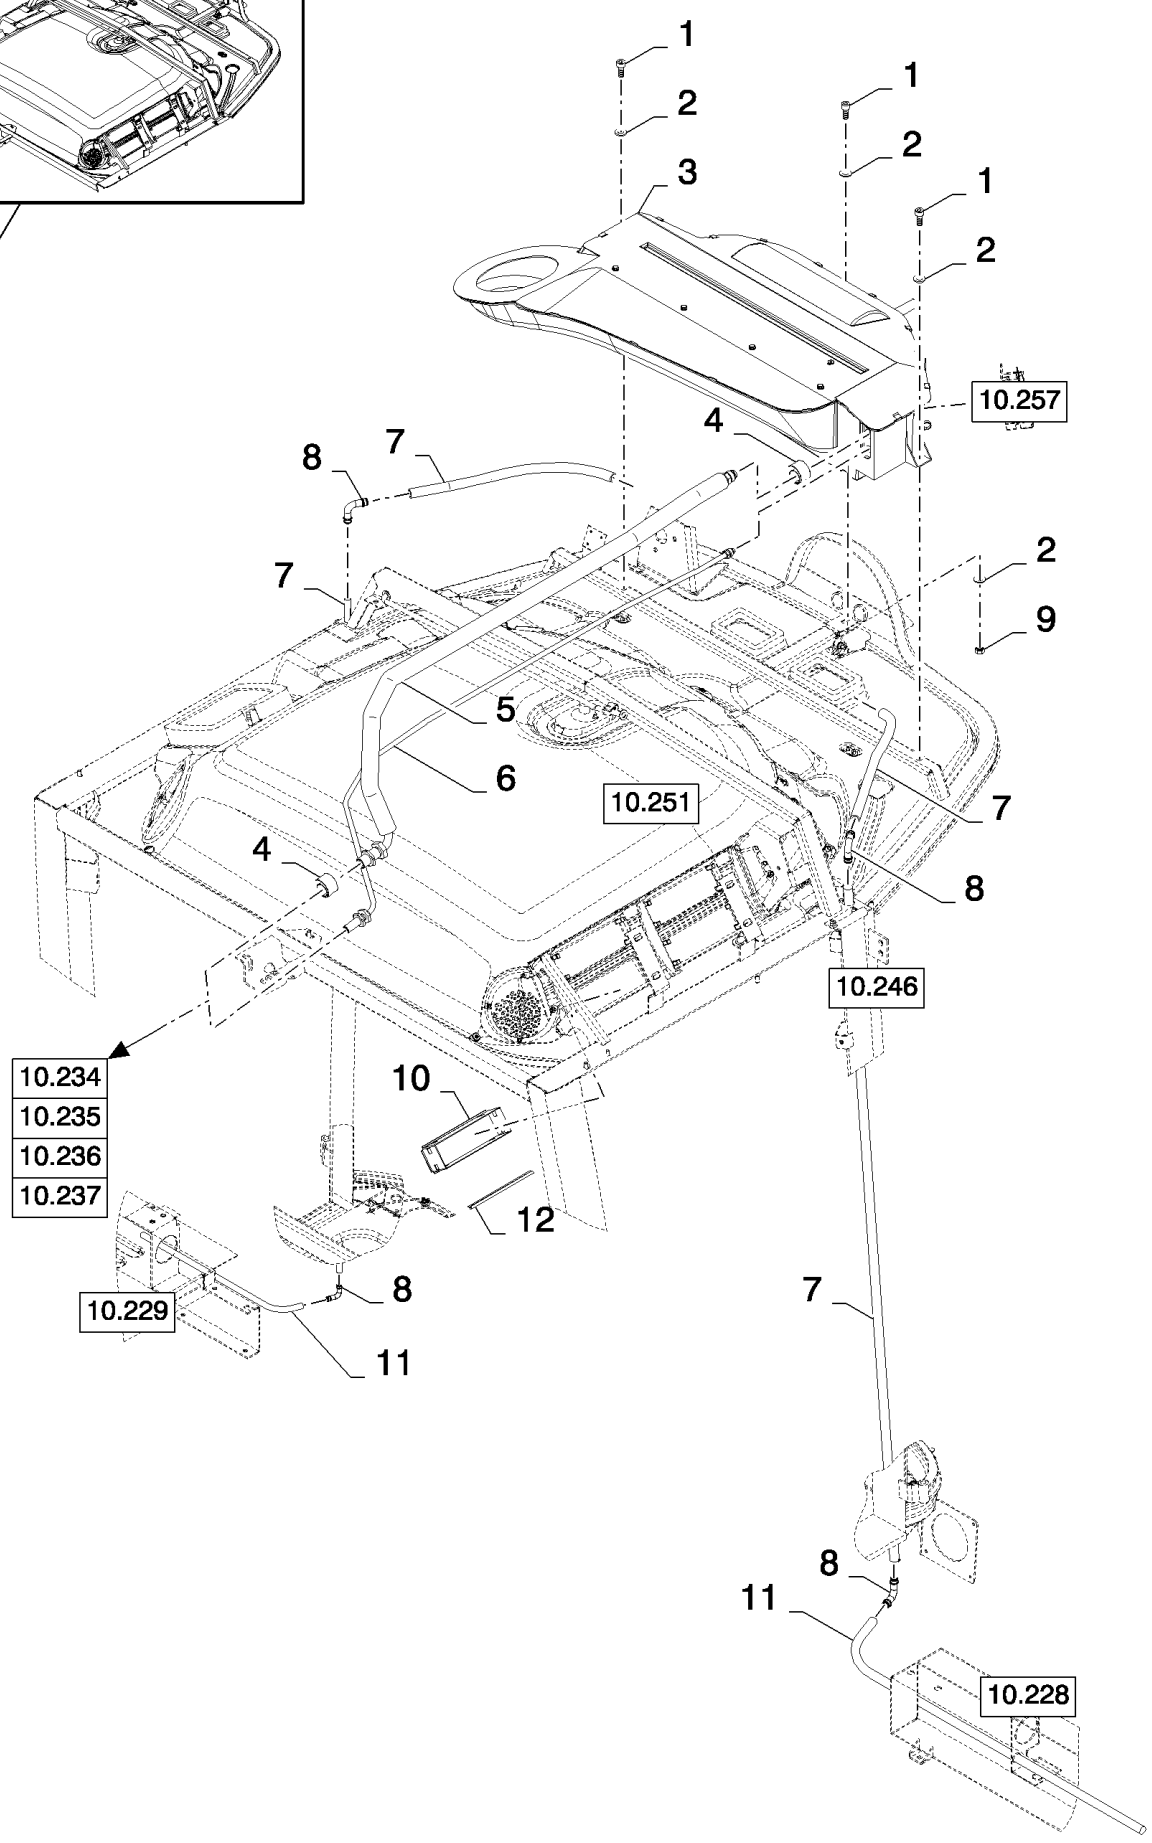

10.256(01) AIR CONDITIONER

CSX7080 D660 - COMBINE (9/08-)

10.256(01) AIR CONDITIONER

сылка	Номер детали	Кол-во	Описание
1	84012852	3	SCREW, Hex Soc Hd, M8 x 16, 8.8, M8x16
2	86511315	4	WASHER, M8 x 16 x 1.6,
3	84100128	1	AIR CONDITIONER,
4	84320230	2	TAPE, ADHESIVE, L=0.5M
5	84320643	1	TUBE,
6	84320642	1	TUBE,
7	84814472	2	HOSE, FLEXIBLE, L=4.015M
8	87728730	4	ELBOW,
9	9706690	1	NUT, M8, CI 8,
10	87371969	1	SUPPORT,
11	84814601	2	DUCT,
12	400987	1	SEAL, L=0.35M