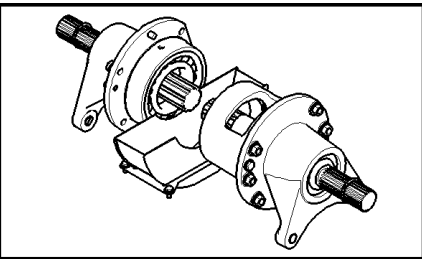

03.210(01) GEARBOX, DRIVEN SHAFT - FOR LATERALE ONLY

03.210(01) GEARBOX, DRIVEN SHAFT - FOR LATERALE ONLY

сылка	Номер детали	Кол-во	Описание
1	84069687	1	SHAFT,
2	84045429	2	SEALRING,
3	370013	2	RING, SNAP, M90, Int,
4	9825886	2	BEARING, BALL,
5	9706685	10	NUT, M12, CI 8,
6	140046	10	WASHER, SPRING, Belleville, M12,
7	9837786	2	SCREW, Hex Soc Hd, M12 x 20, 8.8,
8	327911	2	RING, SNAP, M55, Ext,
9	86512298	4	BOLT, Hex, M10 x 12, 8.8, Full Thd,
10	140045	4	WASHER, SPRING, Belleville, M10,
11	84071109	1	FLANGE,
12	210046	1	BEARING, BALL,
13	9815655	2	O-RING,
14	84069822	1	SHAFT,
15	84071206	1	FLANGE,
16	418831	1	BEARING, BALL,
17	84435237	1	SHIELD,
18	322358	4	WASHER, SPRING, Belleville, M8,
19	120103	4	BOLT, Hex, M8 x 16, 8.8,