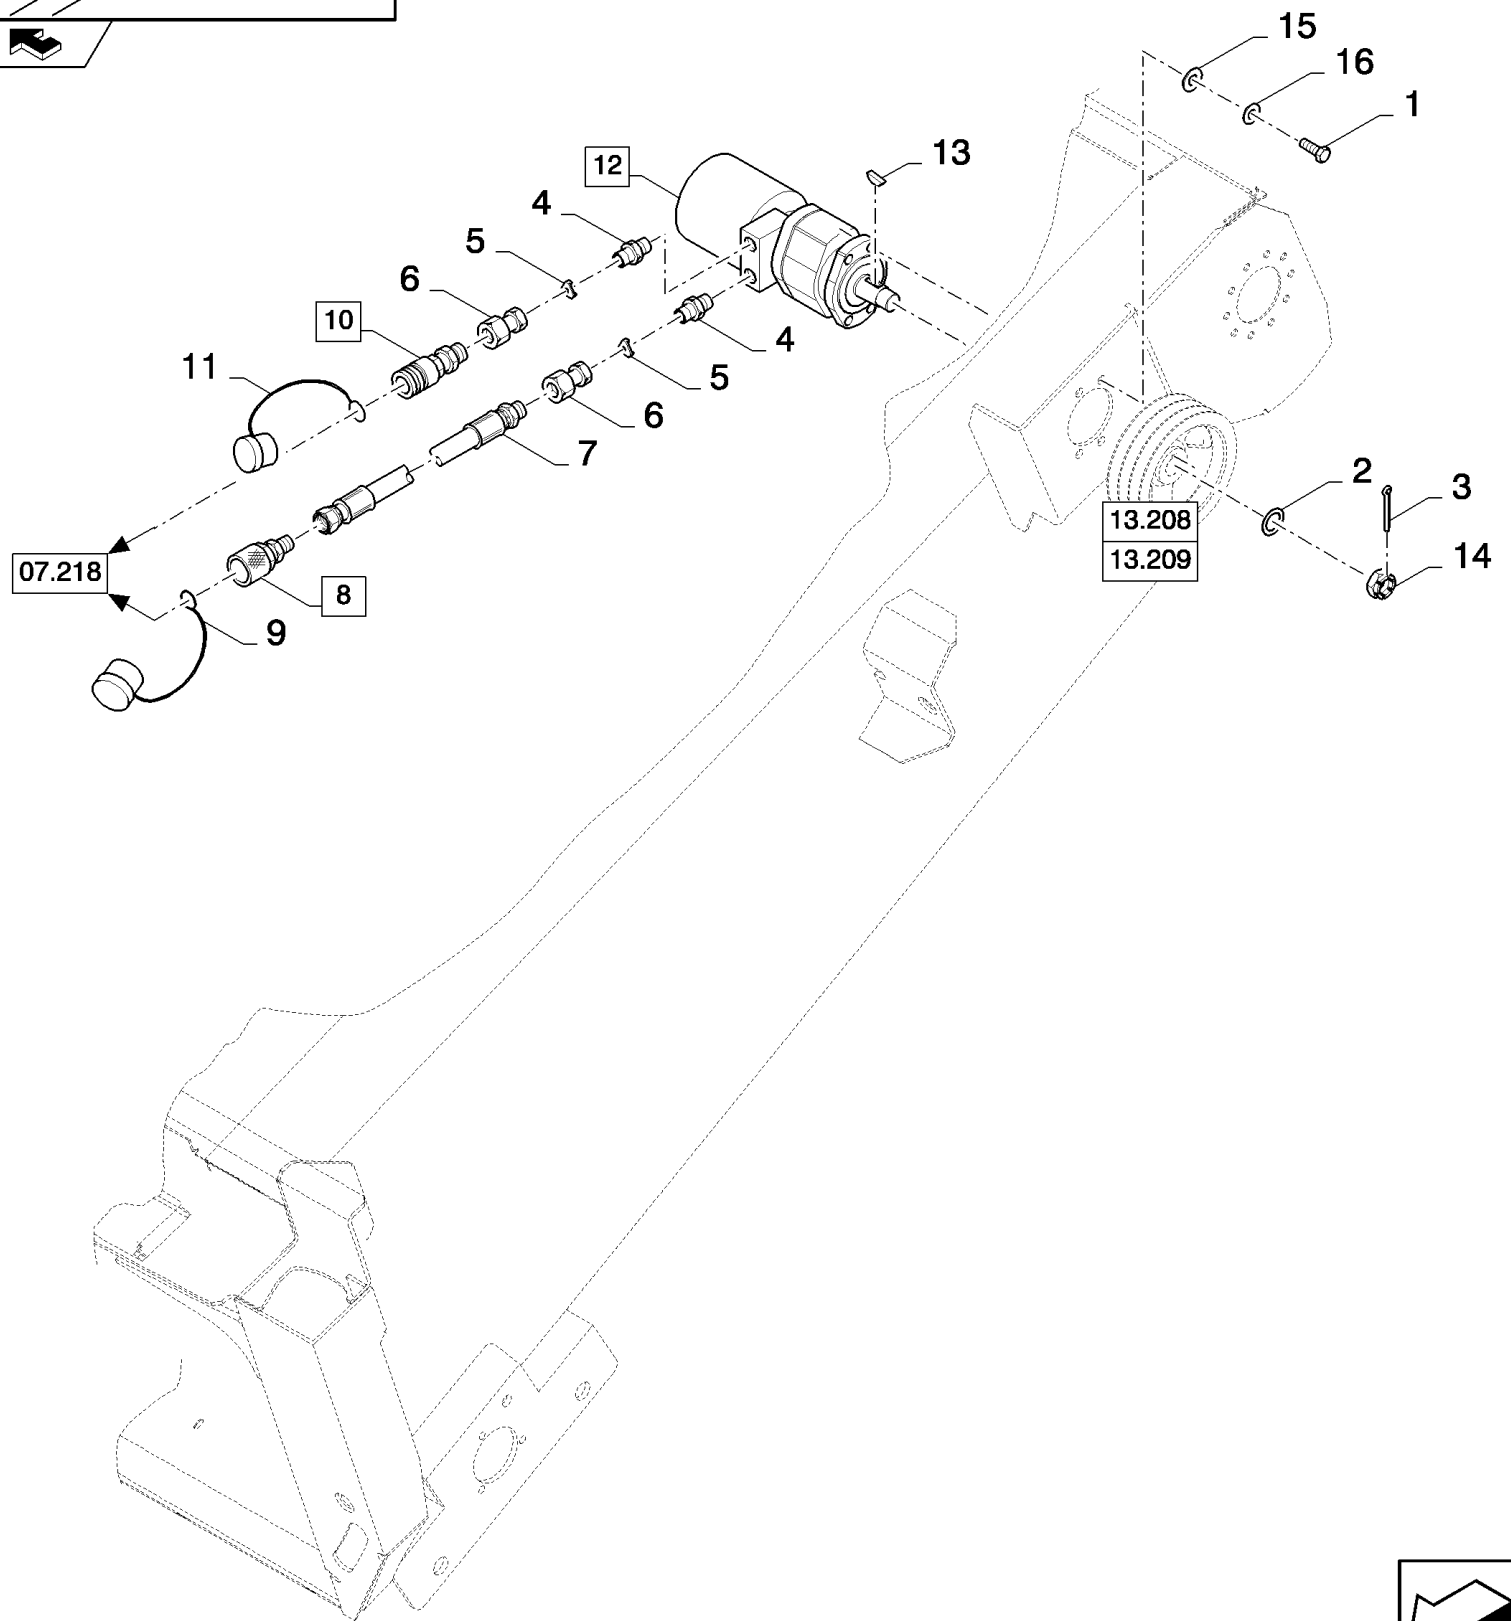

07.201(01) HYDRAULIC DRIVEN REVERSING SYSTEM

07.201(01) HYDRAULIC DRIVEN REVERSING SYSTEM

сылка	Номер детали	Кол-во	Описание
1	87909	4	BOLT, Hex, 1/2"-13 x 1", G5, Full Thd,
2	26402	1	WASHER, M25 x 38 x 1.5 Thk,
3	300416	1	PIN, SPLIT (COTTER), M4 x 50,
4	84437540	2	CONNECTOR, HYD.,
5	80420815	2	VALVE, RESTRICTOR,
6	84433372	2	CONNECTOR, HYD.,
7	87682203	1	HOSE, FLEXIBLE,
8	457420	1	COUPLING, PUSH-PULL, (11)
9	9508643	1	CAP,
10	457449	1	COUPLING, PUSH-PULL, (9)
11	9508639	1	CAP,
12	84444687	1	REVERSER, (13,14)
13	NSS	1	NOT SERVICED SEPARATELY,
14	NSS	1	NOT SERVICED SEPARATELY,
15	140223	4	WASHER, M13 x 25 x 2 Thk,
16	281038	4	WASHER, LOCK, Ext Tooth, 1/2",