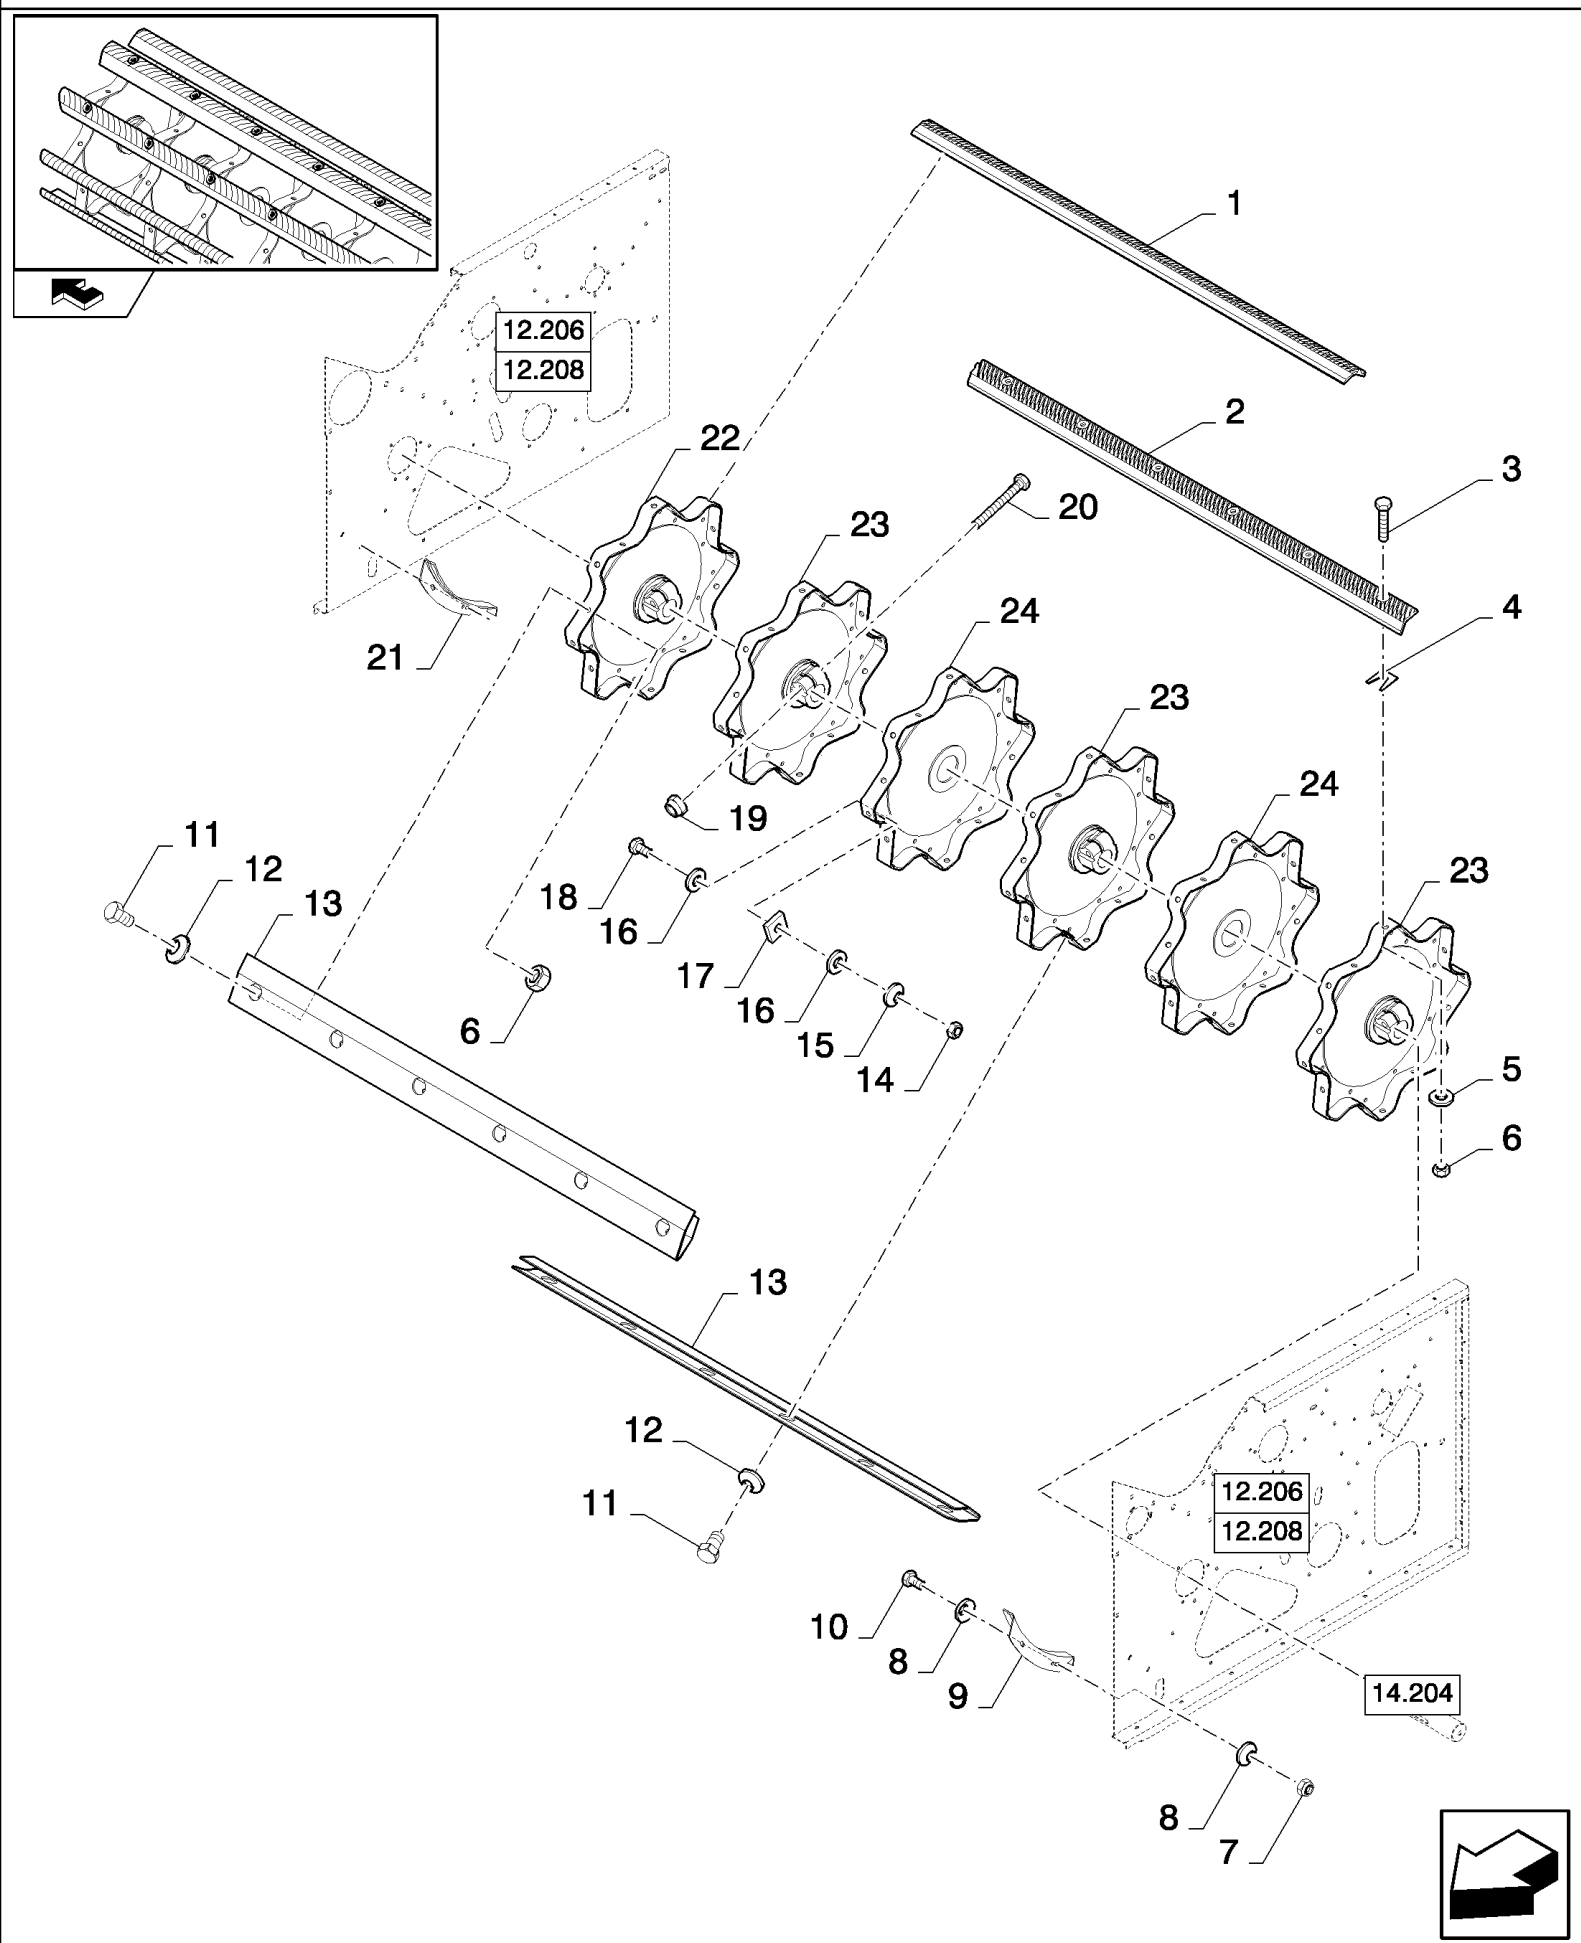

14.203(01) DRUM, STANDARD

14.203(01) DRUM, STANDARD

сылка	Номер детали	Кол-во	Описание
1	84438639	2	RASP BAR SET, LH, FOR CSX7040, CSX7050, CSX7050 HILLSIDE AND CSX7060 ONLY
1	84438637	2	RASP BAR SET, LH, FOR CSX7070 AND CSX7080 ONLY
2	84438640	2	RASP BAR SET, RH, FOR CSX7040, CSX7050, CSX7050 HILLSIDE AND CSX7060 ONLY
2	84438638	2	RASP BAR SET, RH, FOR CSX7070 AND CSX7080 ONLY
3	385376	40	SCREW, M12x30
4	80481491	20	PLATE, ADJUSTING,
5	394630	40	WASHER, M13 x 28 x 4, HT,
6	9706685	70	NUT, M12, CI 8,
7	353308	4	NUT, M6 x 1, CI 8,
8	322357	8	WASHER, SPRING, Belleville, M6,
9	333222	1	ANGLE BAR,
10	120100	4	BOLT, Hex, M6 x 20, 8.8,
11	300388	40	BOLT, Hex, M12 x 25, 8.8,
12	140046	40	WASHER, SPRING, Belleville, M12,
13	84442081	8	COVER, , FOR CSX7040, CSX7050, CSX7050 HILLSIDE AND CSX7060 ONLY
13	84440498	8	COVER, , FOR CSX7070 AND CSX7080 ONLY
14	9706690	6	NUT, M8, CI 8,
15	322358	6	WASHER, SPRING, Belleville, M8,
16	140041	12	WASHER, M8 x 28 x 3,
17	351518	6	PLATE, ADJUSTING,
18	43128	6	BOLT, Hex, M8 x 30, 8.8,
19	86000441	4	NUT, M16 x 2, CI 8,
20	350616	4	BOLT, Hex, M16 x 90, 8.8,
21	335307	1	ANGLE BAR,
22	84440736	1	DISC,
23	84440731	3	DISC,
24	394487	1	DISC,