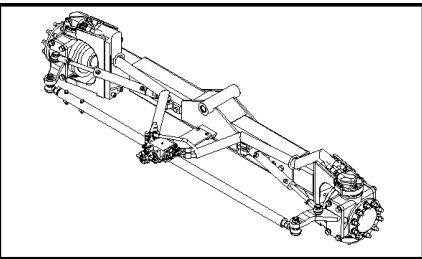

05.213(01) POWERED REAR AXLE : WHEEL MOTOR

05.213(01) POWERED REAR AXLE : WHEEL MOTOR

сылка	Номер детали	Кол-во	Описание
1	84800175	2	MOTOR, HYDRAULIC, (2 to 25), Incl. 05.213, FOR WHEEL MOTOR 935CC
1	84800195	2	MOTOR, HYDRAULIC, (2 to 25), Incl. 05.213, FOR WHEEL MOTOR 1250CC
2	84800204	1	HUB,
3	9512182	10	STUD, M20
4	84817901	1	KIT, SEALS,
5	84018637	1	BEARING, ROLLER,
6	84817919	1	HOUSING,
7	84817929	2	NIPPLE, LUBE,
8	9512195	8	SPRING,
9	9512193	1	DISTRIBUTOR,
10	NS	2	NOT SERVICED,
11	9512192	1	CAM, (10)
12	84018630	1	ROTOR, (13,14), FOR WHEEL MOTOR 935CC
12	84800197	1	ROTOR, (13,14), FOR WHEEL MOTOR 1250CC
13	9512215	10	KIT, , FOR WHEEL MOTOR 935CC
13	84800198	10	KIT, , FOR WHEEL MOTOR 1250CC
14	84018631	1	KIT, , FOR WHEEL MOTOR 935CC
14	84800199	1	KIT, , FOR WHEEL MOTOR 1250CC
15	84817907	1	HOUSING,
16	84800205	2	PIN,
17	84069080	14	SCREW, M12x75
18	84817909	1	SPACER,
19	84817910	1	BEARING ASSY,
20	84817903	1	SPACER,
21	84817912	1	RING,
22	84817911	2	HALF-RING,
23	84817913	1	RING,
24	84817914	1	COVER,
25	84817915	1	CIRCLIP,