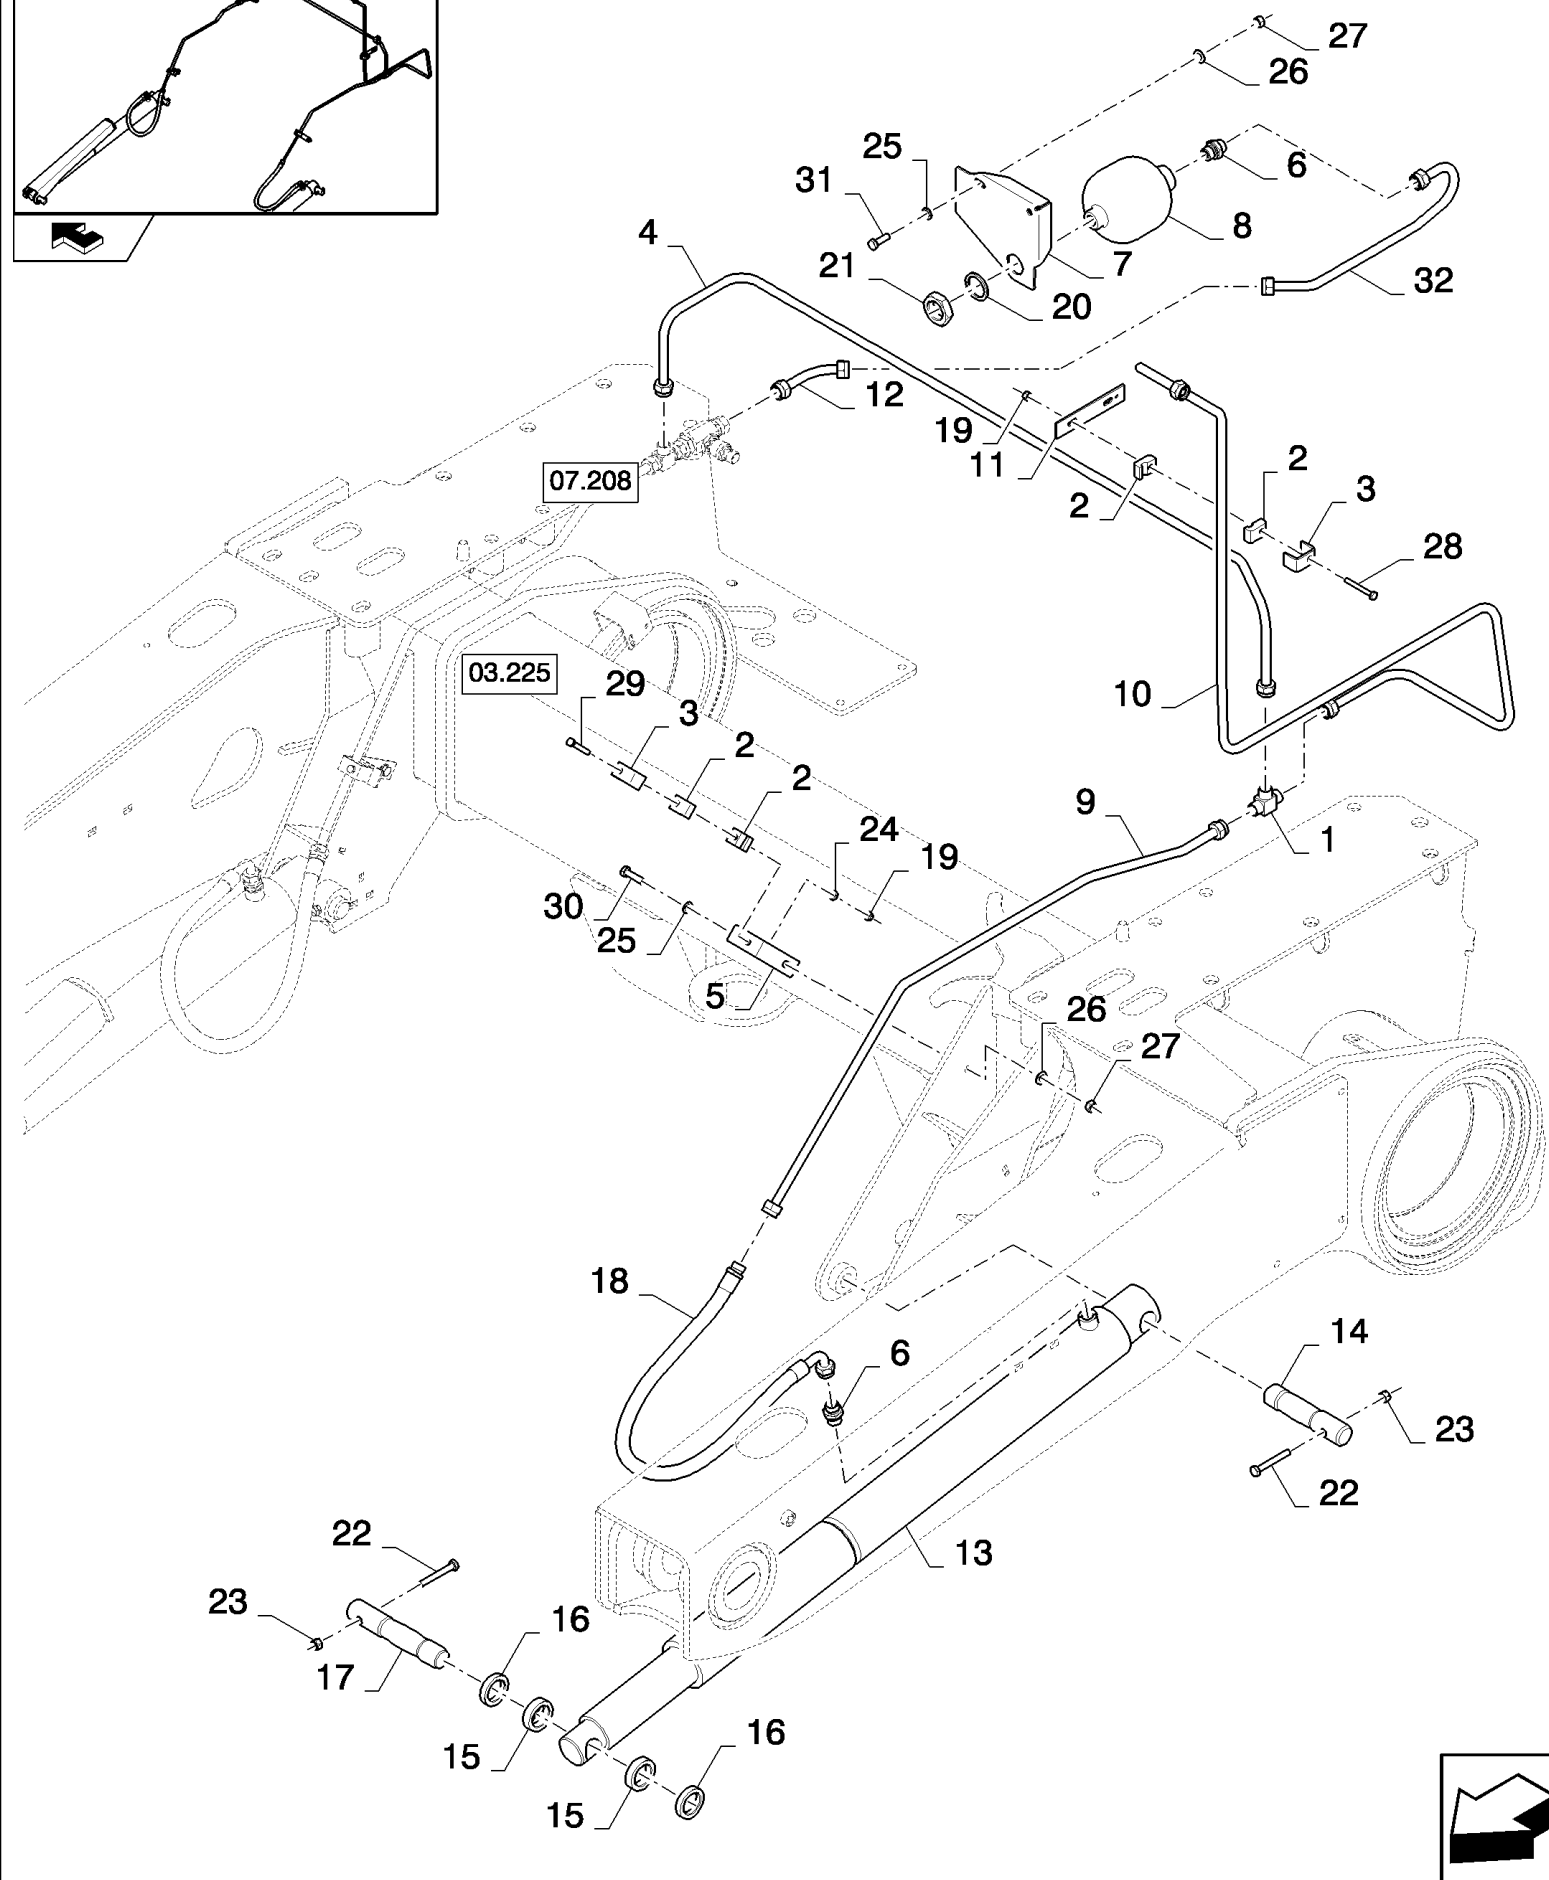

07.209(01) FRAME HYDRAULICS - FOR LATERALE ONLY

сылка	Номер детали	Кол-во	Описание
1	120019	1	SCREW, Cross Pan Hd, M8 x 20,
2	433008	4	CLAMP,
3	442340	2	SUPPORT,
4	87717148	1	TUBE, HYD, , FOR CSX7050 AND CSX7060 ONLY
4	87746794	1	TUBE, HYD, , FOR CSX7080 ONLY
5	87724404	1	SUPPORT,
6	395782	2	CONNECTOR, HYD.,
7	87745854	1	SUPPORT,
8	84018325	1	ACCUMULATOR,
9	87717144	1	TUBE, HYD,
10	87717150	1	TUBE, HYD, , FOR CSX7050 AND CSX7060 ONLY
10	87746792	1	TUBE, HYD, , FOR CSX7080 ONLY
11	919316	1	SUPPORT,
12	9508529	1	ELBOW,
13	87528228	1	HYDRAULIC CYLINDER,
14	87618820	1	PIN,
15	84073733	2	BUSHING,
16	84071307	2	BUSHING,
17	87619174	1	PIN,
18	87669738	2	HOSE, FLEXIBLE,
19	353308	2	NUT, M6 x 1, CI 8,
20	140110	1	WASHER, M31 x 40,
21	308823	1	NUT, M28 x 1.5, CI 8,
22	120071	2	BOLT, Hex, M10 x 65, 8.8,
23	100037	2	NUT, M10 x 1.5, CI 8,
24	86588450	1	WASHER, M6 x 12 x 1.6 Thk,
25	86624184	3	WASHER, M8 x 16 x 1.6,
26	322358	3	WASHER, SPRING, Belleville, M8,
27	9706690	3	NUT, M8, CI 8,
28	120056	1	BOLT, Hex, M6 x 50, 8.8,
29	86977790	1	SCREW, Hex, M6 x 45, 8.8,
30	43128	1	BOLT, Hex, M8 x 30, 8.8,
31	43127	2	BOLT, Hex, M8 x 25, 8.8,
32	87486962	1	TUBE, HYD,