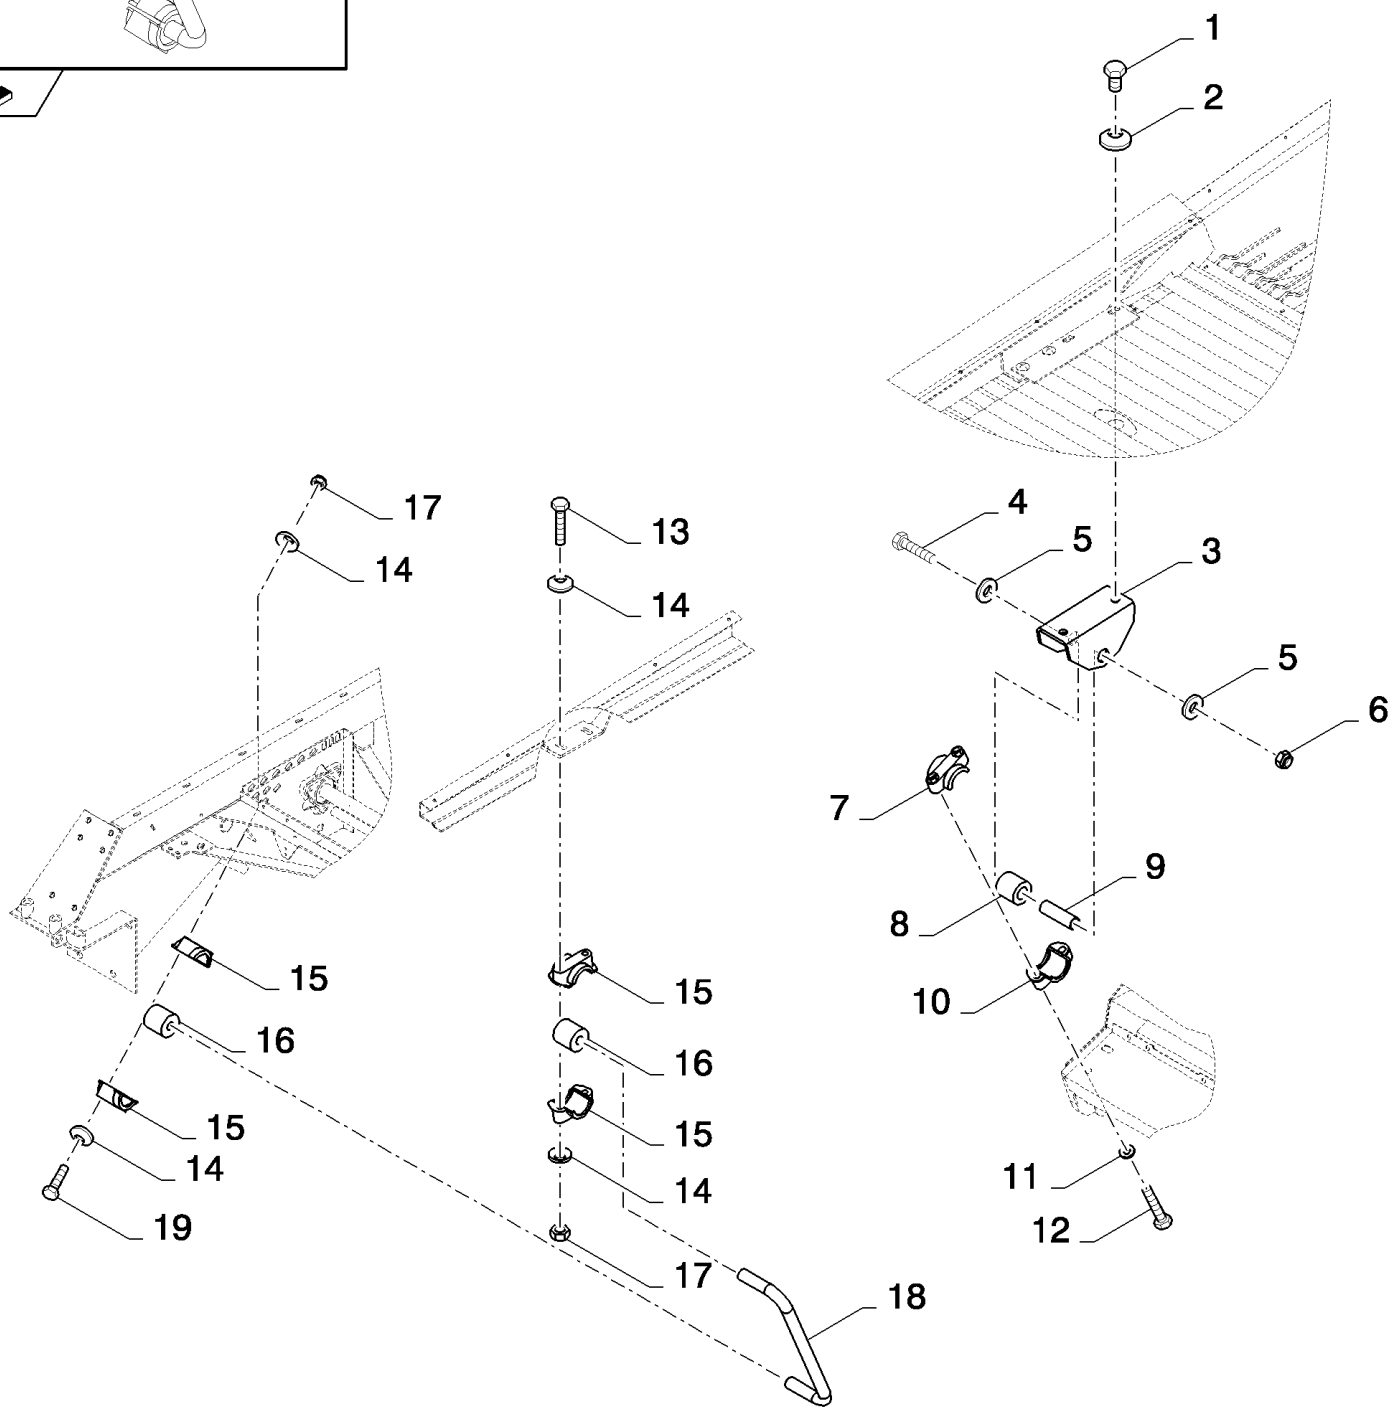

15.219(01) SHAKER SHOE

15.219(01) SHAKER SHOE

сылка	Номер детали	Кол-во	Описание
1	43140	4	BOLT, Hex, M10 x 30, 8.8, Full Thd,
2	140045	4	WASHER, SPRING, Belleville, M10,
3	9512004	2	SUPPORT,
4	43874	2	SCREW, Hex, M16 x 110, 8.8,
5	86592702	4	WASHER, M16 x 45 x 6, HT, 16MM
6	86000441	2	NUT, M16 x 2, CI 8,
7	9510495	2	HOUSING,
8	338222	2	BUSHING, RUBBER,
9	9511999	2	GUARD,
10	387449	2	HALF-FLANGE,
11	394629	4	WASHER, LOCK, M10.5 x 24 x 0.2, HT,
12	355788	4	BOLT, Hex, M10 x 70, 10.9,
13	120108	4	BOLT, Hex, M8 x 80, 8.8, Full Thd, M8x70
14	322358	16	WASHER, SPRING, Belleville, M8,
15	320033	8	HOUSING,
16	84000052	4	BUSHING, RUBBER,
17	86629542	8	NUT, LOCK, M8 x 1.25, CI 8,
18	9504173	2	SUPPORT,
19	120062	4	BOLT, Hex, M8 x 70, 8.8,