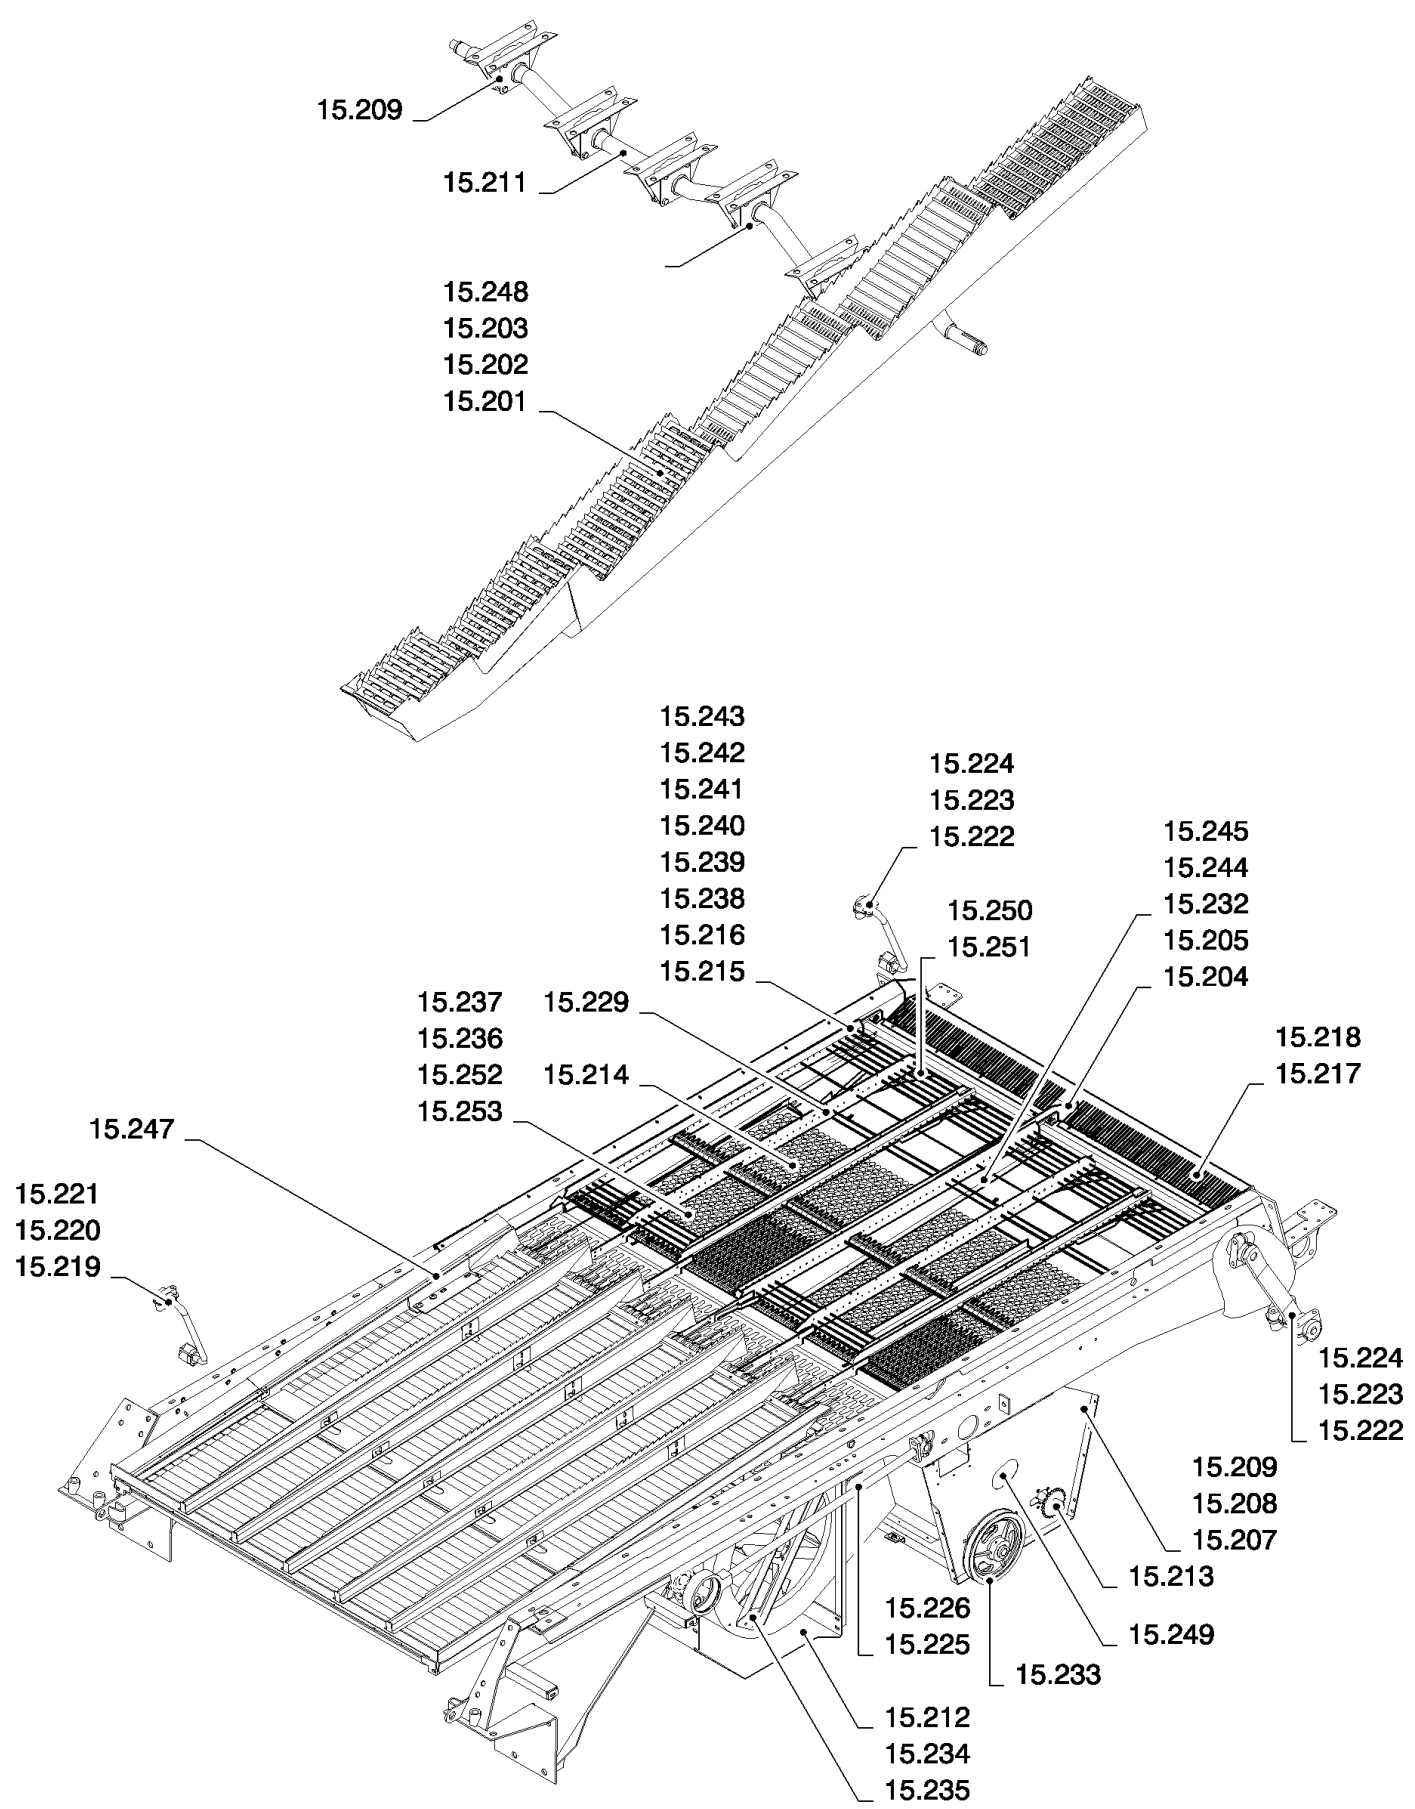

14.226(01) ADDITIONAL PARTS WITHOUT STRAWFLOW BEATER

сылка	Номер детали	Кол-во	Описание
1	87516422	2	PLATE, COVER,
2	322358	12	WASHER, SPRING, Belleville, M8,
3	120103	6	BOLT, Hex, M8 x 16, 8.8,
4	9706690	6	NUT, M8, CI 8,