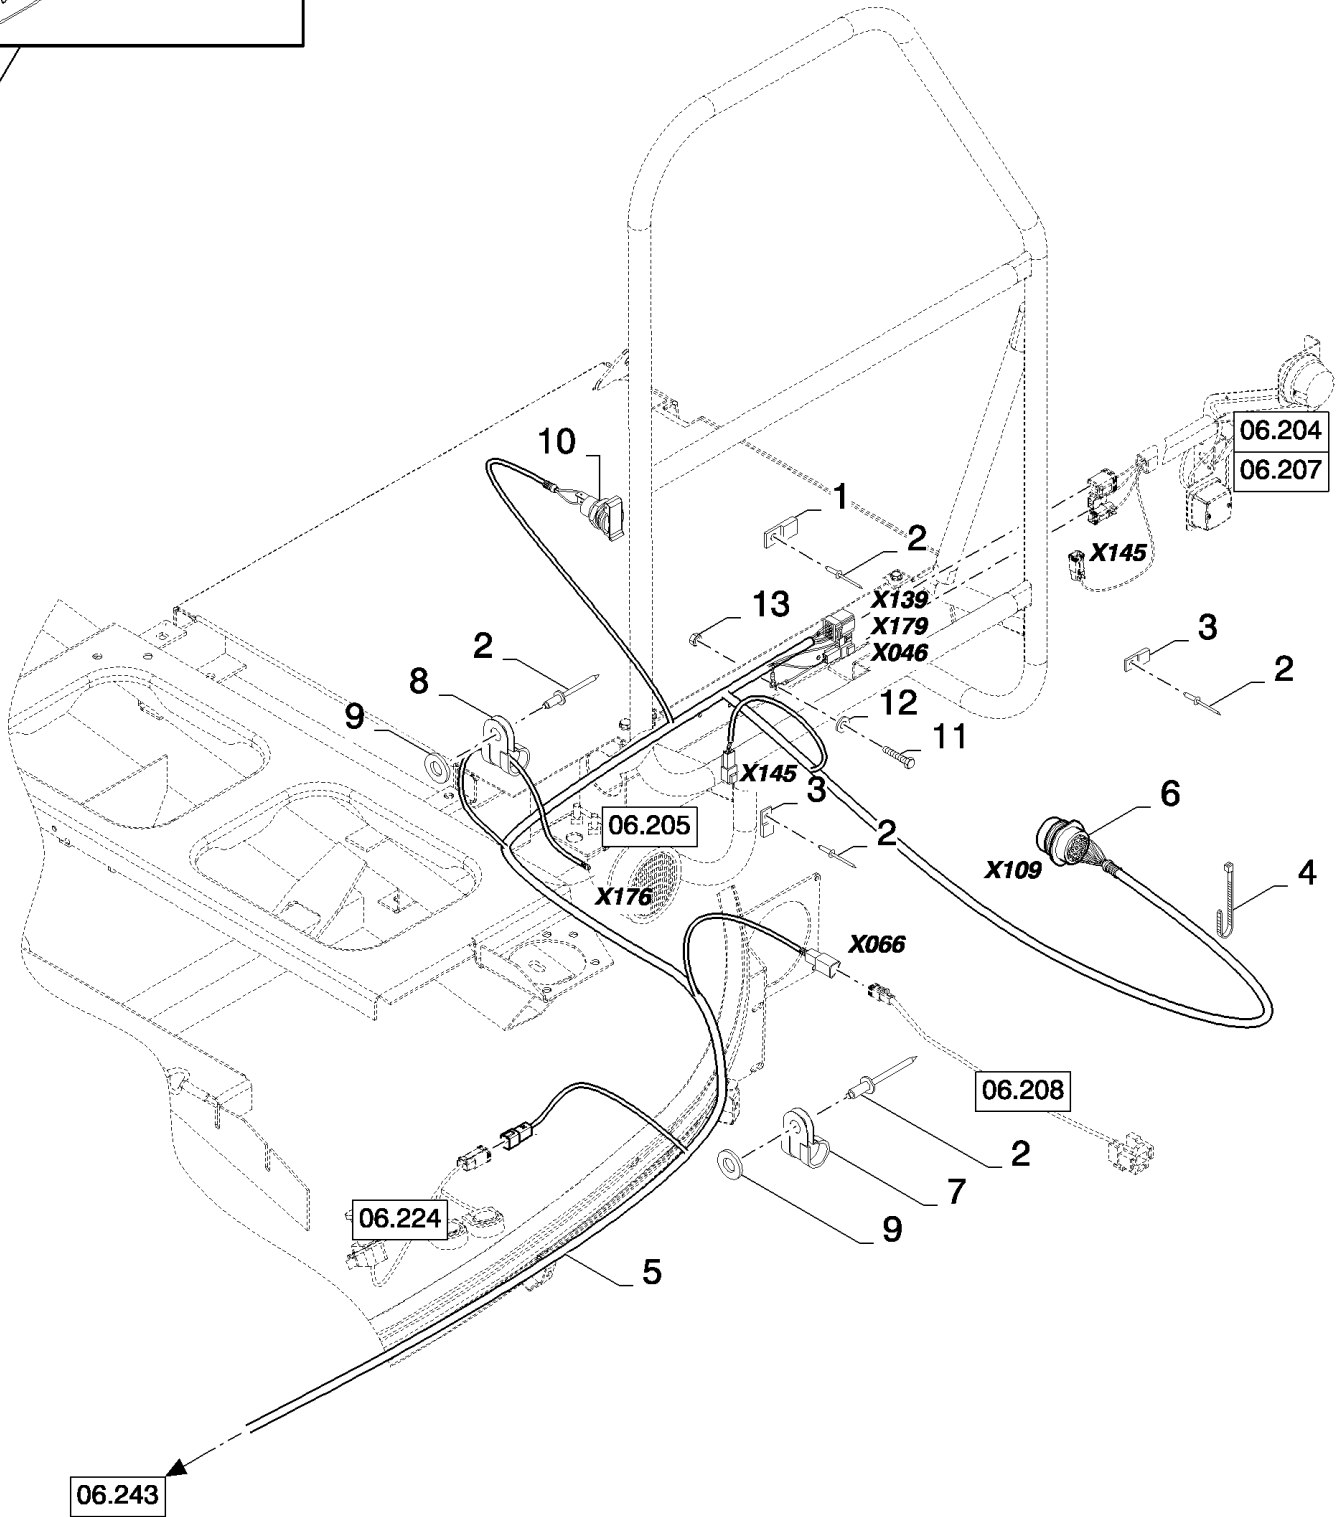

06.244(01) WIRING HARNESS, FRONT LIGHTS

CSX7080 D660 - COMBINE (9/08-)

06.244(01) WIRING HARNESS, FRONT LIGHTS

сылка	Номер детали	Кол-во	Описание
1	84807267	1	CONNECTOR, WIRE,
2	NS	AR	NOT SERVICED, RIVET
3	84058832	2	CLIP,
4	9993154	9	ELASTIC STRAP,
5	87472180	1	HARNESS, WIRE, , FOR CSX7040, CSX7050, CSX7060, CSX7070 AND CSX7080 ONLY, SEE FIGURE 06.511
5	87472181	1	HARNESS, WIRE, , FOR CSX7050 HILLSIDE AND LATERALE VERSION ONLY
6	87105683	1	CAP,
7	84818445	1	CLAMP,
8	84818443	1	CLAMP,
9	322356	2	WASHER, BELLEVILLE, M5.1 x 12 x 1.85, HDN,
10	374418	1	SOCKET, POWER,
11	120100	1	BOLT, Hex, M6 x 20, 8.8,
12	322357	1	WASHER, SPRING, Belleville, M6,
13	9706755	1	NUT, M6, CI 8,