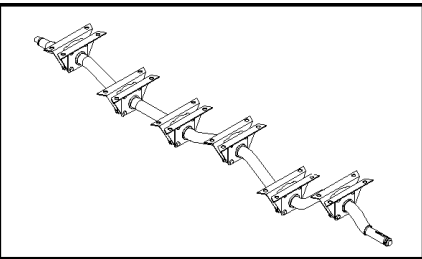

15.210(01) STRAW WALKER DRIVE

CSX7080 D660 - COMBINE (9/08-)

15.210(01) STRAW WALKER DRIVE

сылка	Номер детали	Кол-во	Описание
1	378244	2	WASHER, M10 x 24 x 2 Thk,
2	140045	2	WASHER, SPRING, Belleville, M10,
3	100016	2	NUT, M10, CI 8,
4	43140	2	BOLT, Hex, M10 x 30, 8.8, Full Thd,
5	9837937	1	BOLT, Hex, M12 x 100, 8.8, Full Thd,
6	9706685	1	NUT, M12, CI 8,
7	84459371	1	SUPPORT,
8	84989830	1	BRACKET,
9	320246	1	BOLT, Hex, M16 x 70, 8.8, Full Thd,
10	87521887	1	BELT,
11	378246	1	WASHER, M16,
12	200072	1	BUSHING,
13	86508568	3	SCREW, Hex, M6 x 16, 8.8,
14	330737	1	HALF-PULLEY,
15	443898	1	BEARING, BALL,
16	290122	1	HALF-PULLEY,
17	322357	3	WASHER, SPRING, Belleville, M6,
18	9706755	3	NUT, M6, CI 8,
19	140048	2	WASHER, SPRING, Belleville, M16,
20	100020	1	NUT, M16, CI 8,