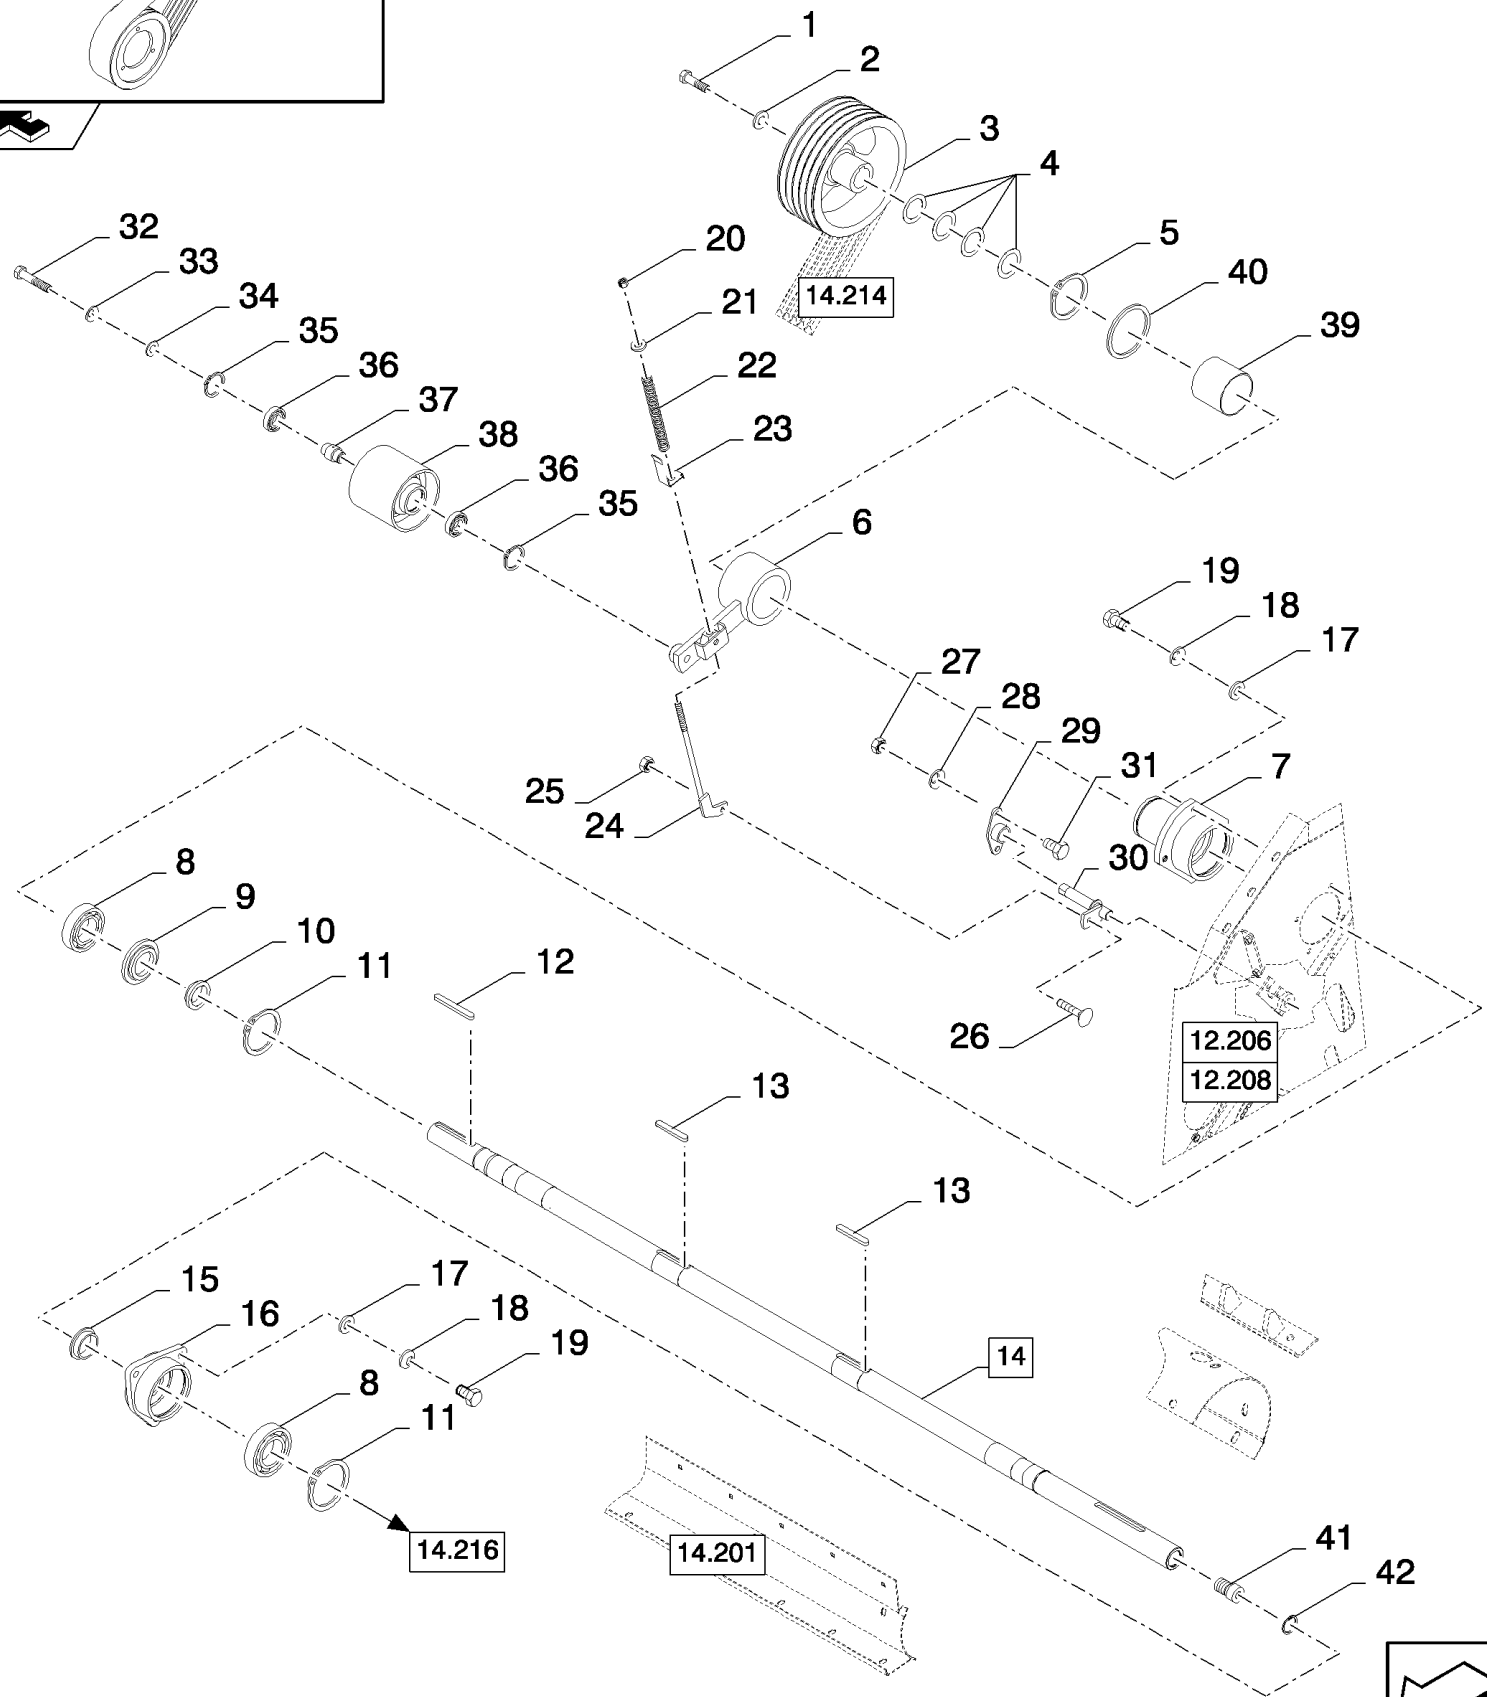

14.208(01) BEATER SHAFT

CSX7080 D660 - COMBINE (9/08-)

14.208(01) BEATER SHAFT

сылка	Номер детали	Кол-во	Описание
1	86508583	1	BOLT, Hex, M16 x 35, 8.8,
2	84435349	1	WASHER,
3	84334166	1	PULLEY,
4	84072616	4	RING,
5	300639	1	RING, SNAP, M90, Ext,
6	84444199	1	LEVER,
7	84072250	1	HOUSING, BEARING,
8	87615924	2	BEARING, BALL, , FOR CSX7040, CSX7050, CSX7050 HILLSIDE AND CSX7060 ONLY
8	388069	2	BEARING ASSY, , FOR CSX7070 AND CSX7080 ONLY
9	388937	1	RING,
10	84032287	1	RING,
11	301652	2	RING, SNAP, M110, Int,
12	84072875	1	KEY,
13	434640	2	KEY,
14	84432463	1	SHAFT, (41,42), FOR CSX7040, CSX7050, CSX7050 HILLSIDE AND CSX7060 ONLY
14	84432471	1	SHAFT, (41,42), FOR CSX7070 AND CSX7080 ONLY
15	388669	1	RING,
16	439605	1	HOUSING, BEARING,
17	378244	7	WASHER, M10 x 24 x 2 Thk,
18	140045	7	WASHER, SPRING, Belleville, M10,
19	9706704	7	BOLT, Hex, M10 x 35, 8.8, Full Thd,
20	412126	1	NUT, LOCK, M12 x 1.75, Cl 8,
21	378245	1	WASHER, M13 x 28 x 2 Thk,
22	84814910	1	SPRING,
23	84077288	1	INDICATOR,
24	84077226	1	TIE-ROD,
25	100037	1	NUT, M10 x 1.5, Cl 8,
26	338949	1	BOLT, CARRIAGE, Short NK, M10 x 25, Cl8.8, Full Thd,
27	9706690	2	NUT, M8, Cl 8,
28	322358	2	WASHER, SPRING, Belleville, M8,
29	338712	1	FLANGE,
30	84077232	1	SPINDLE,
31	120104	2	BOLT, Hex, M8 x 20, 8.8,
32	43874	1	SCREW, Hex, M16 x 110, 8.8,
33	140048	1	WASHER, SPRING, Belleville, M16,
34	378246	1	WASHER, M16,
35	370011	2	RING, SNAP, M52, Int,
36	443898	2	BEARING, BALL,
37	9819056	1	BUSHING,
38	84437587	1	WHEEL, IDLER,
39	84444179	1	SLEEVE,
40	442413	1	SPACER,
41	84072845	1	BUSHING,
42	300642	1	RING, SNAP, M35, Int,