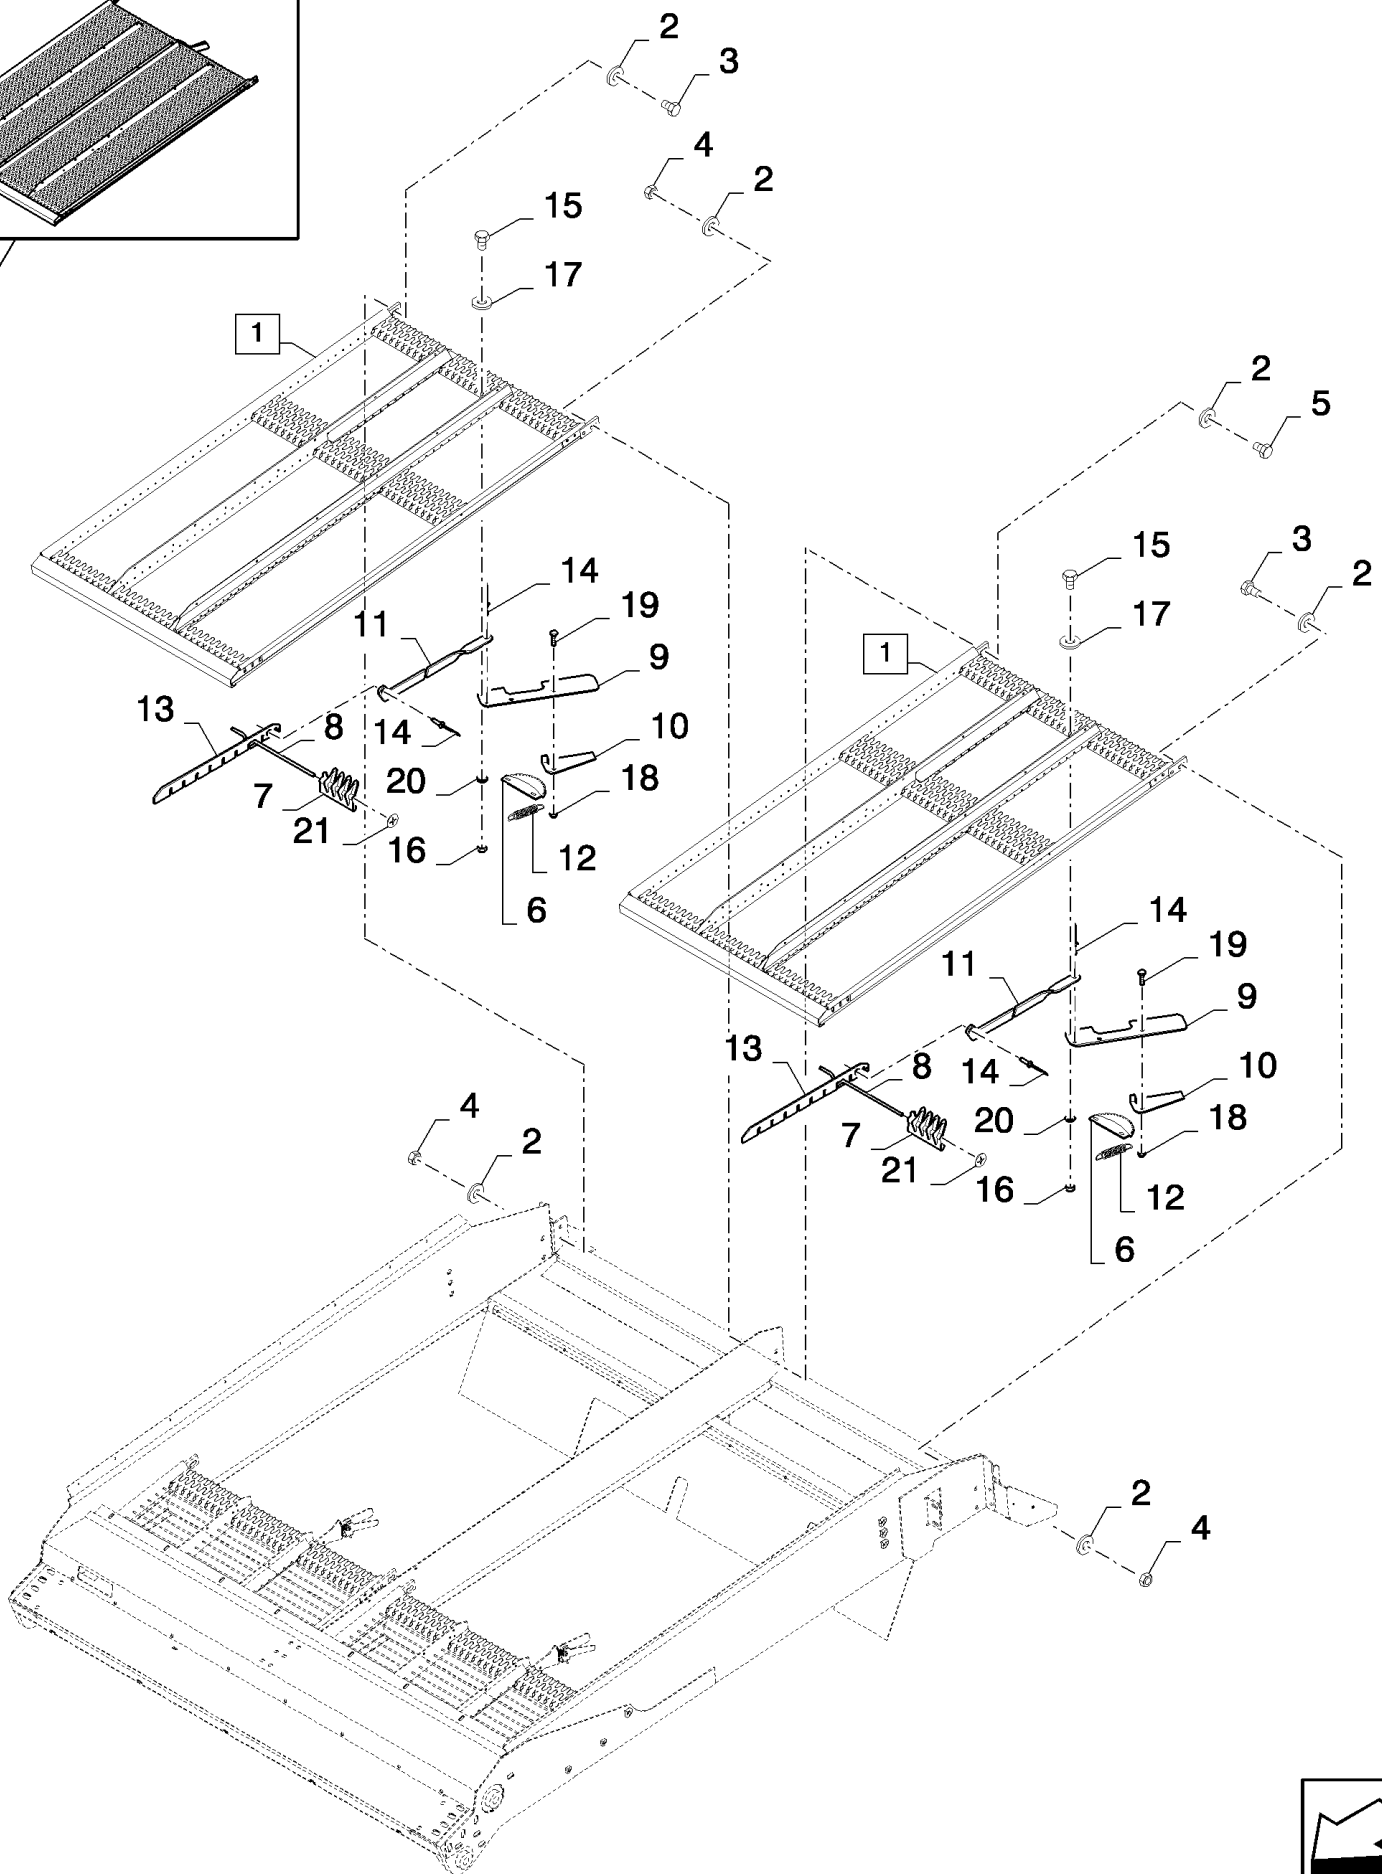

15.241(01) FIXED SHOE, UPPER SIEVES - HC 1 5/8"

CSX7080 D660 - COMBINE (9/08-)

15.241(01) FIXED SHOE, UPPER SIEVES - HC 1 5/8"

сылка	Номер детали	Кол-во	Описание
1	84098300	1	SIEVE, (6 to 21), FOR CSX7040, CSX7050, CSX7050 HILLSIDE AND CSX7060 ONLY
1	84097915	2	SIEVE, (6 to 21), FOR CSX7070 AND CSX7080 ONLY
2	140045	AR	WASHER, SPRING, Belleville, M10,
3	43140	2	BOLT, Hex, M10 x 30, 8.8, Full Thd,
4	100016	AR	NUT, M10, CI 8,
5	9706704	1	BOLT, Hex, M10 x 35, 8.8, Full Thd, , FOR CSX7070 AND CSX7080 ONLY
6	426565	1	QUADRANT,
7	396505	155	BAR, , FOR CSX7040, CSX7050, CSX7050 HILLSIDE AND CSX7060 ONLY
7	396505	93	BAR, , FOR CSX7070 AND CSX7080 ONLY
8	394836	31	PROP, , FOR CSX7040, CSX7050, CSX7050 HILLSIDE AND CSX7060 ONLY
8	388354	31	WIRE, RETAINING, , FOR CSX7070 AND CSX7080 ONLY
9	9817781	1	HANDLE,
10	432187	1	HANDLE,
11	84097908	1	PLATE,
12	449942	1	SPRING,
13	84097922	1	PLATE,
14	281061	2	RIVET, Rd Hd, M6 x 12,
15	412117	1	BOLT,
16	86629542	1	NUT, LOCK, M8 x 1.25, CI 8,
17	331171	1	WASHER,
18	353308	1	NUT, M6 x 1, CI 8,
19	86508568	1	SCREW, Hex, M6 x 16, 8.8,
20	300367	1	WASHER,
21	398561	6	CLIP,