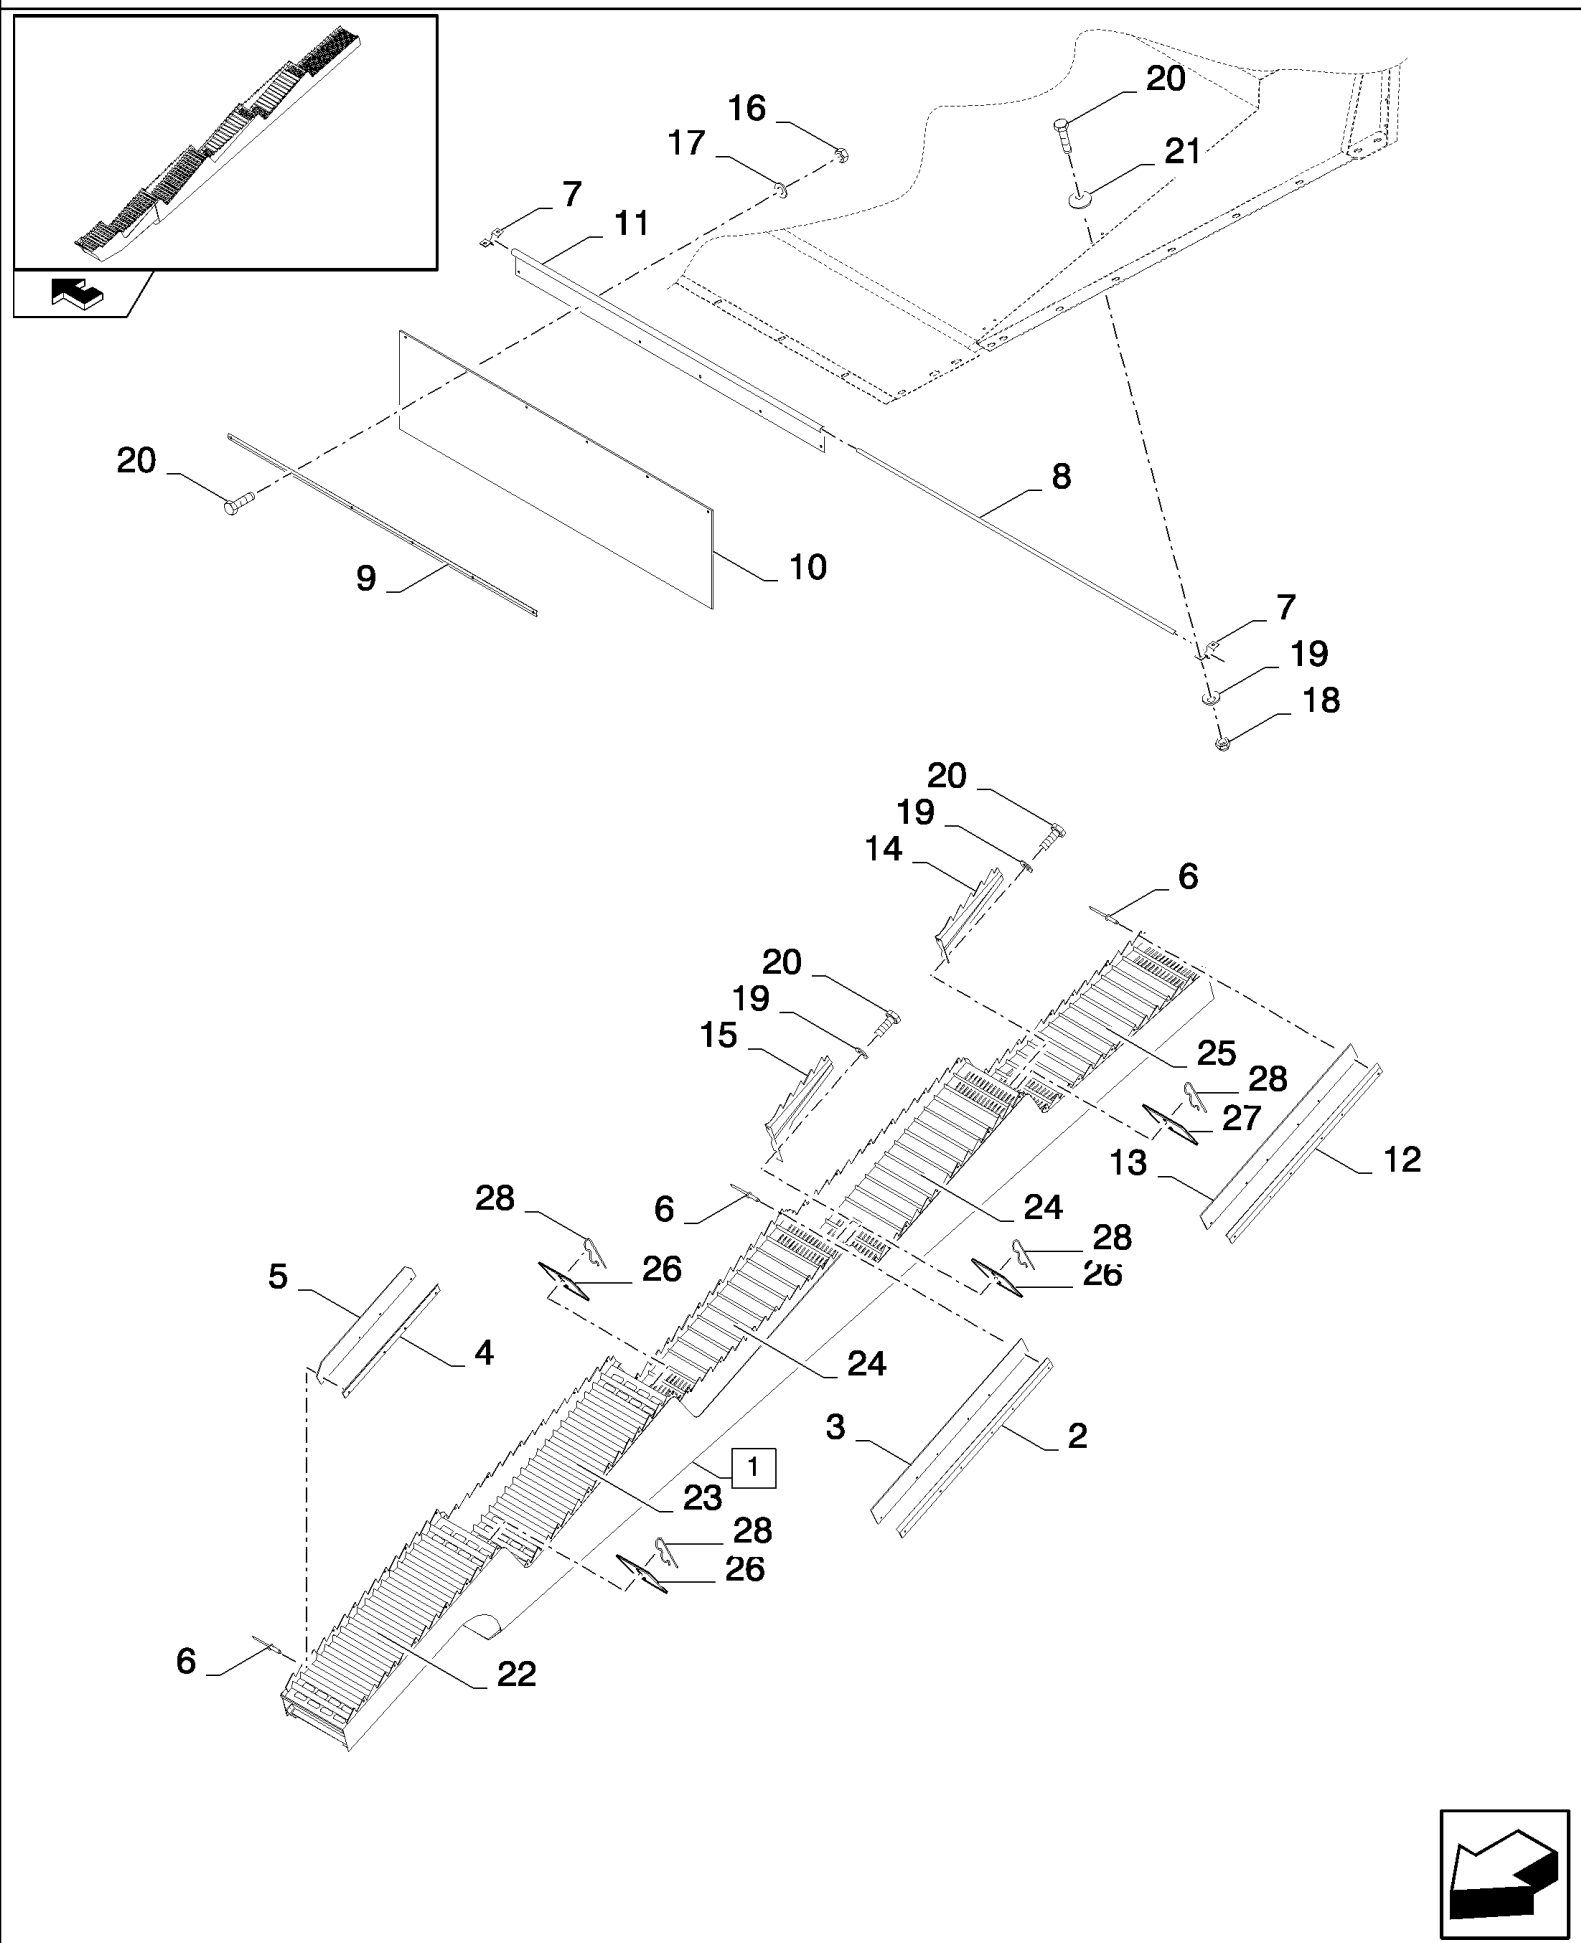

15.203(01) STRAW WALKERS AND COVER PLATES WITH ROTARY SEPARATOR

15.203(01) STRAW WALKERS AND COVER PLATES WITH ROTARY SEPARATOR

сылка	Номер детали	Кол-во	Описание
1	87357957	6	STRAW WALKER, (22 to 25)
2	84057552	6	PLATE, FIXING,
3	84434206	6	CANVAS,
4	84065041	2	PLATE, FIXING,
5	84065042	2	CANVAS,
6	446453	54	RIVET,
7	84058757	2	COLLAR, RETAINER,
8	84058867	1	SHAFT,
9	84058869	1	PLATE, FIXING,
10	84058875	1	CANVAS,
11	84453137	1	HINGE,
12	84431464	2	PLATE, FIXING,
13	84431465	2	CANVAS,
14	84446407	6	RAKE,
15	84446428	6	RAKE,
16	353308	7	NUT, M6 x 1, CI 8,
17	140040	7	WASHER, M6 x 22 x 2,
18	9706755	4	NUT, M6, CI 8,
19	322357	28	WASHER, SPRING, Belleville, M6,
20	86508568	35	SCREW, Hex, M6 x 16, 8.8,
21	412649	4	WASHER, SPRING, Belleville, M6,
22	87655157	1	LINER, METAL,
23	87655156	1	LINER, METAL,
24	84062225	2	LINER, METAL,
25	84072766	1	LINER, METAL,
26	309623	6	COVER,
27	397862	18	PLATE, STEEL,
28	180042	24	PIN, SPLIT (COTTER), Hex, 1/4"-20 x 1 3/4", G5,