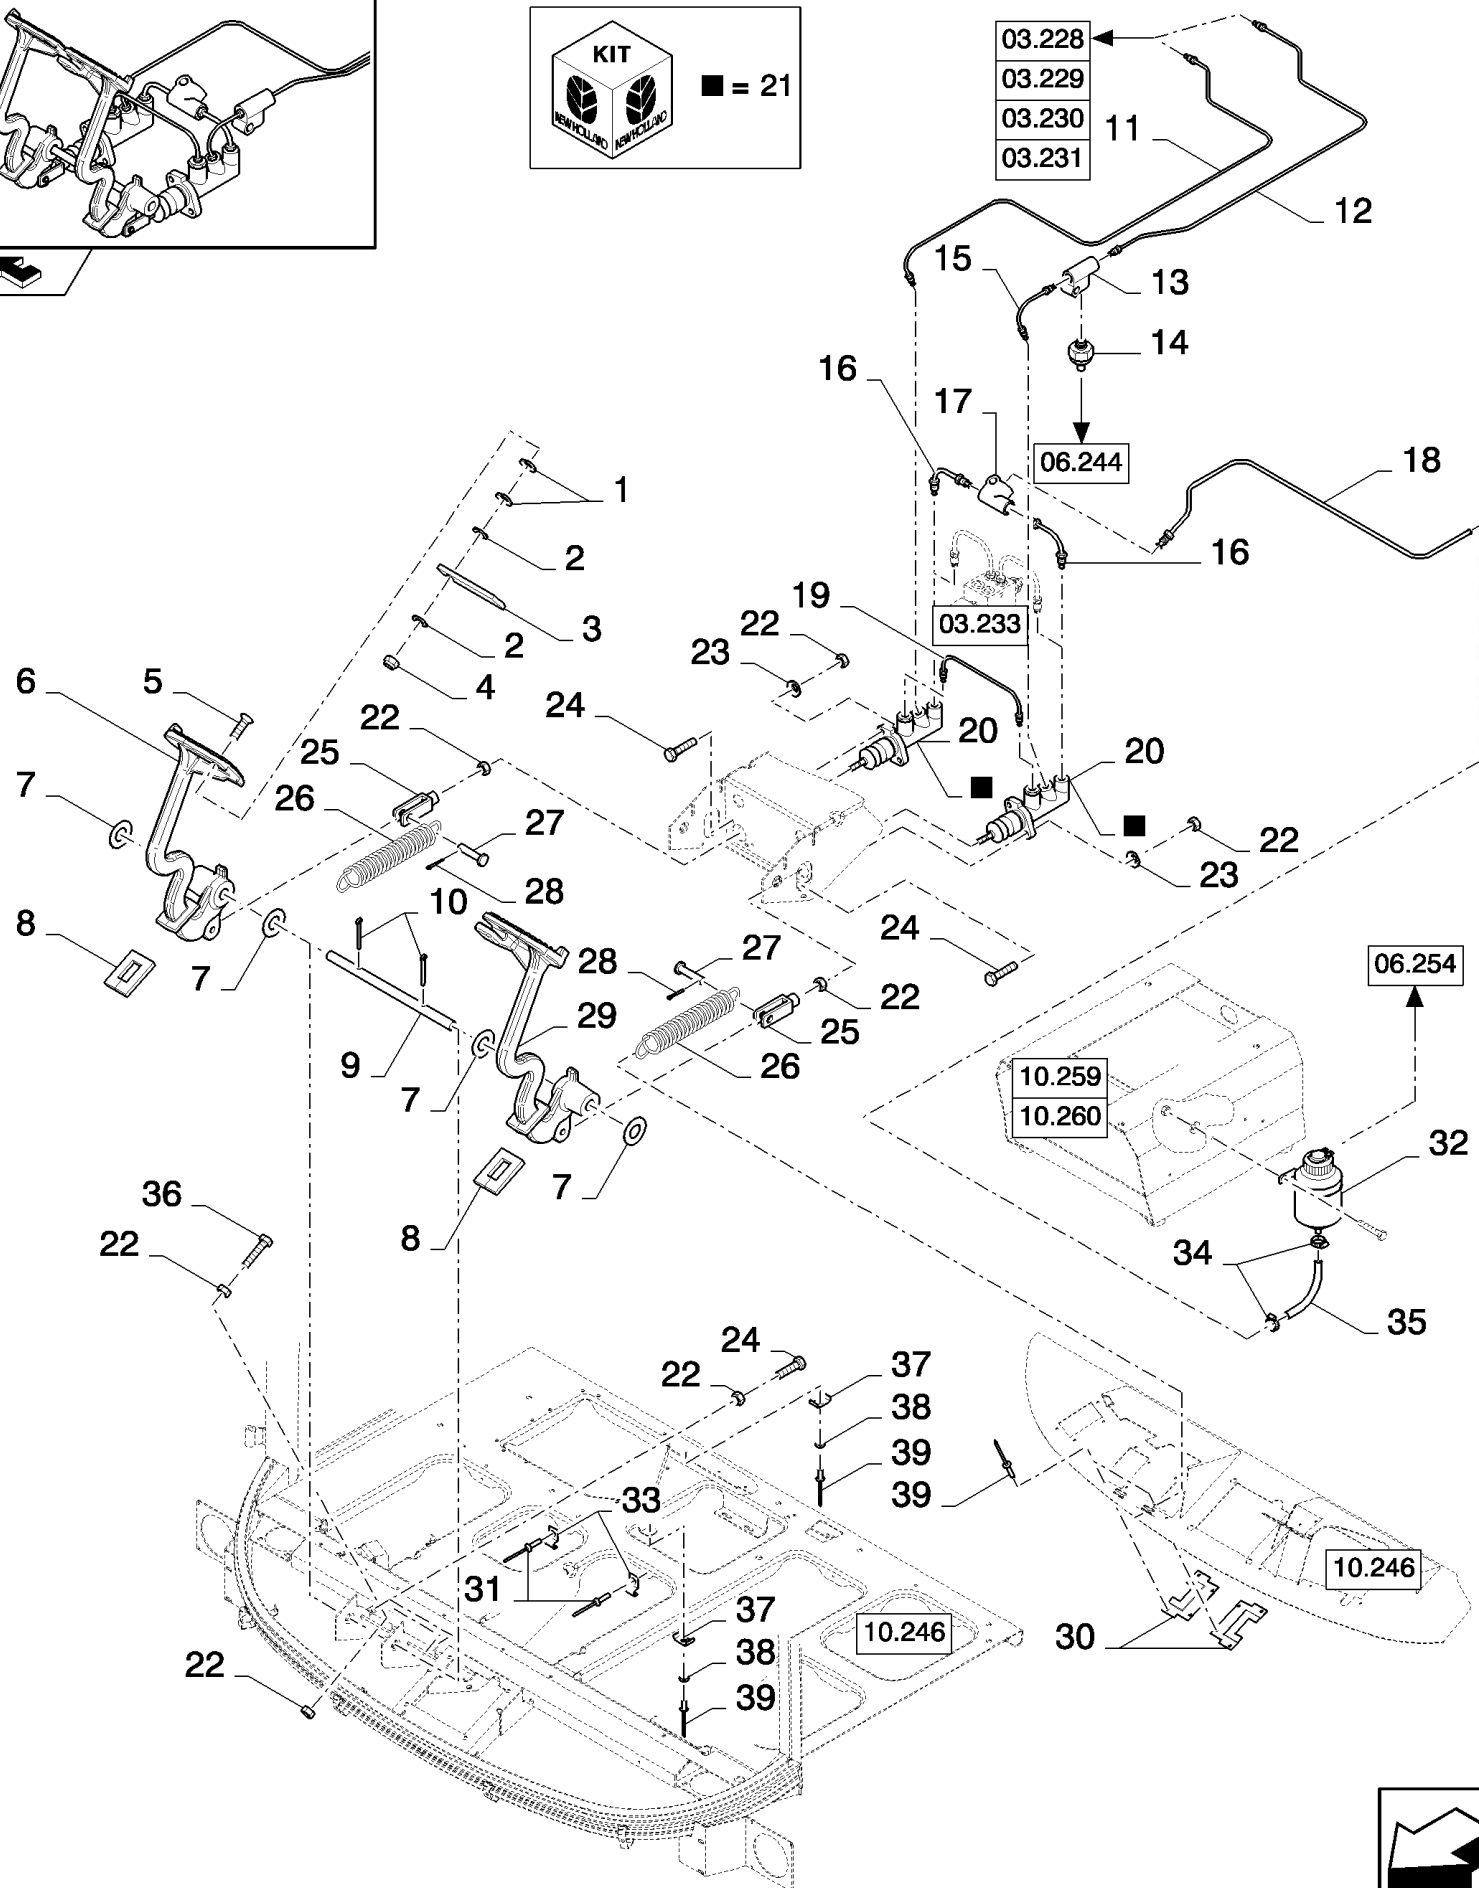

03.227(01) CIRCUIT FOR HYDRAULIC BRAKES

- 03.228
- 03.229
- 03.230
- 03.231

03.227(01) CIRCUIT FOR HYDRAULIC BRAKES

сылка	Номер детали	Кол-во	Описание
1	397881	2	WASHER, SPRING,
2	84012127	2	WASHER, LOCK, 8MM
3	449009	1	PLATE,
4	9991588	1	NUT, LOCK, M8 x 1.25, CI 8,
5	87037492	1	SCREW, Hex Soc Flat Hd, M8 x 35, 8.8,
6	84435250	1	PEDAL,
7	9513615	4	WASHER, M16 x 34 x 0.5,
8	9819826	2	SEAL,
9	9819905	1	SHAFT,
10	130007	2	PIN, SPLIT (COTTER), M4 x 25,
11	84814246	1	BRAKE LINE,
12	84814244	1	BRAKE LINE,
13	9505391	1	TEE,
14	354372	1	SWITCH, PRESSURE, S52 - BRAKE LIGHTS SWITCH
15	84817526	1	BRAKE LINE,
16	84817530	2	BRAKE LINE,
17	919855	1	TEE,
18	84432419	1	BRAKE LINE,
19	84817528	1	BRAKE LINE,
20	84062326	2	MASTER CYLINDER, (21), FOR CSX7040 ONLY
20	9509901	2	MASTER CYLINDER, (21), FOR CSX7050, CSX7050 HILLSIDE, CSX7060, CSX7070 AND CSX7080 ONLY
21	84429169	2	KIT, REPAIR, , FOR CSX7040 ONLY
21	9817544	2	KIT, REPAIR, , FOR CSX7050, CSX7050 HILLSIDE, CSX7060, CSX7070 AND CSX7080 ONLY
22	9706690	12	NUT, M8, CI 8,
23	322358	4	WASHER, SPRING, Belleville, M8,
24	43128	6	BOLT, Hex, M8 x 30, 8.8,
25	921491	2	YOKE,
26	9811656	2	SPRING,
27	412414	2	PIN, CLEVIS, M8 x 35,
28	9512667	2	PIN, SPLIT (COTTER), M2 x 20,
29	84435249	1	PEDAL,
30	9819825	2	COVER,
31	425520	2	RIVET,
32	9819520	1	RESERVOIR, BRAKE FLUID, S41 - BRAKE-OIL LEVEL SWITCH
33	412089	2	CLAMP,
34	913888	2	CLAMP, HOSE,
35	410970	1	HOSE,
36	120106	2	BOLT, Hex, M8 x 40, 8.8, Full Thd,
37	84814933	2	CLAMP,
38	9824840	2	WASHER, M4.3 x 9 x 0.8,
39	425523	10	RIVET,