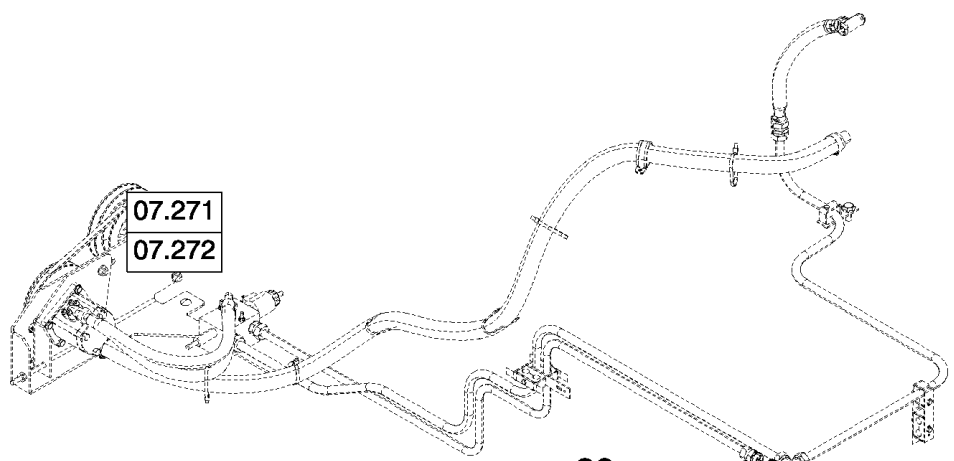

07.273(01) HYDRAULIC REEL DRIVE

CSX7080 D660 - COMBINE (9/08-)

07.273(01) HYDRAULIC REEL DRIVE

сылка	Номер детали	Кол-во	Описание
1	84814948	4	SUPPORT,
2	430356	8	CLAMP,
3	87389995	1	TUBE, HYD,
4	87364734	1	TUBE, HYD,
5	87669604	1	TUBE, HYD,
6	87669602	1	TUBE, HYD,
7	335174	1	CONNECTOR, HYD., M24 x 1.5,
8	87388987	1	BRACKET,
9	335173	1	CONNECTOR, HYD.,
10	87497634	1	HOSE, FLEXIBLE, , FOR LATERALE ONLY, FOR CSX7070 ONLY
10	84433549	1	HOSE, FLEXIBLE, , FOR CSX7040, CSX7050, CSX7060 AND CSX7080 ONLY
11	84437854	1	CONNECTOR, HYD.,
12	84435503	1	CONNECTOR, HYD., (19)
13	84435502	1	CONNECTOR, HYD., (19)
14	9513143	1	CONNECTOR, HYD.,
15	433007	4	CLAMP,
16	433100	2	SUPPORT,
17	120056	5	BOLT, Hex, M6 x 50, 8.8,
18	87497633	1	HOSE, FLEXIBLE, , FOR LATERALE ONLY, FOR CSX7070 ONLY
18	84433494	1	HOSE, FLEXIBLE, , FOR CSX7040, CSX7050, CSX7060 AND CSX7080 ONLY
19	86623898	1	SEAL, M17 OD x 3.2 Thk,
20	353308	3	NUT, M6 x 1, CI 8,