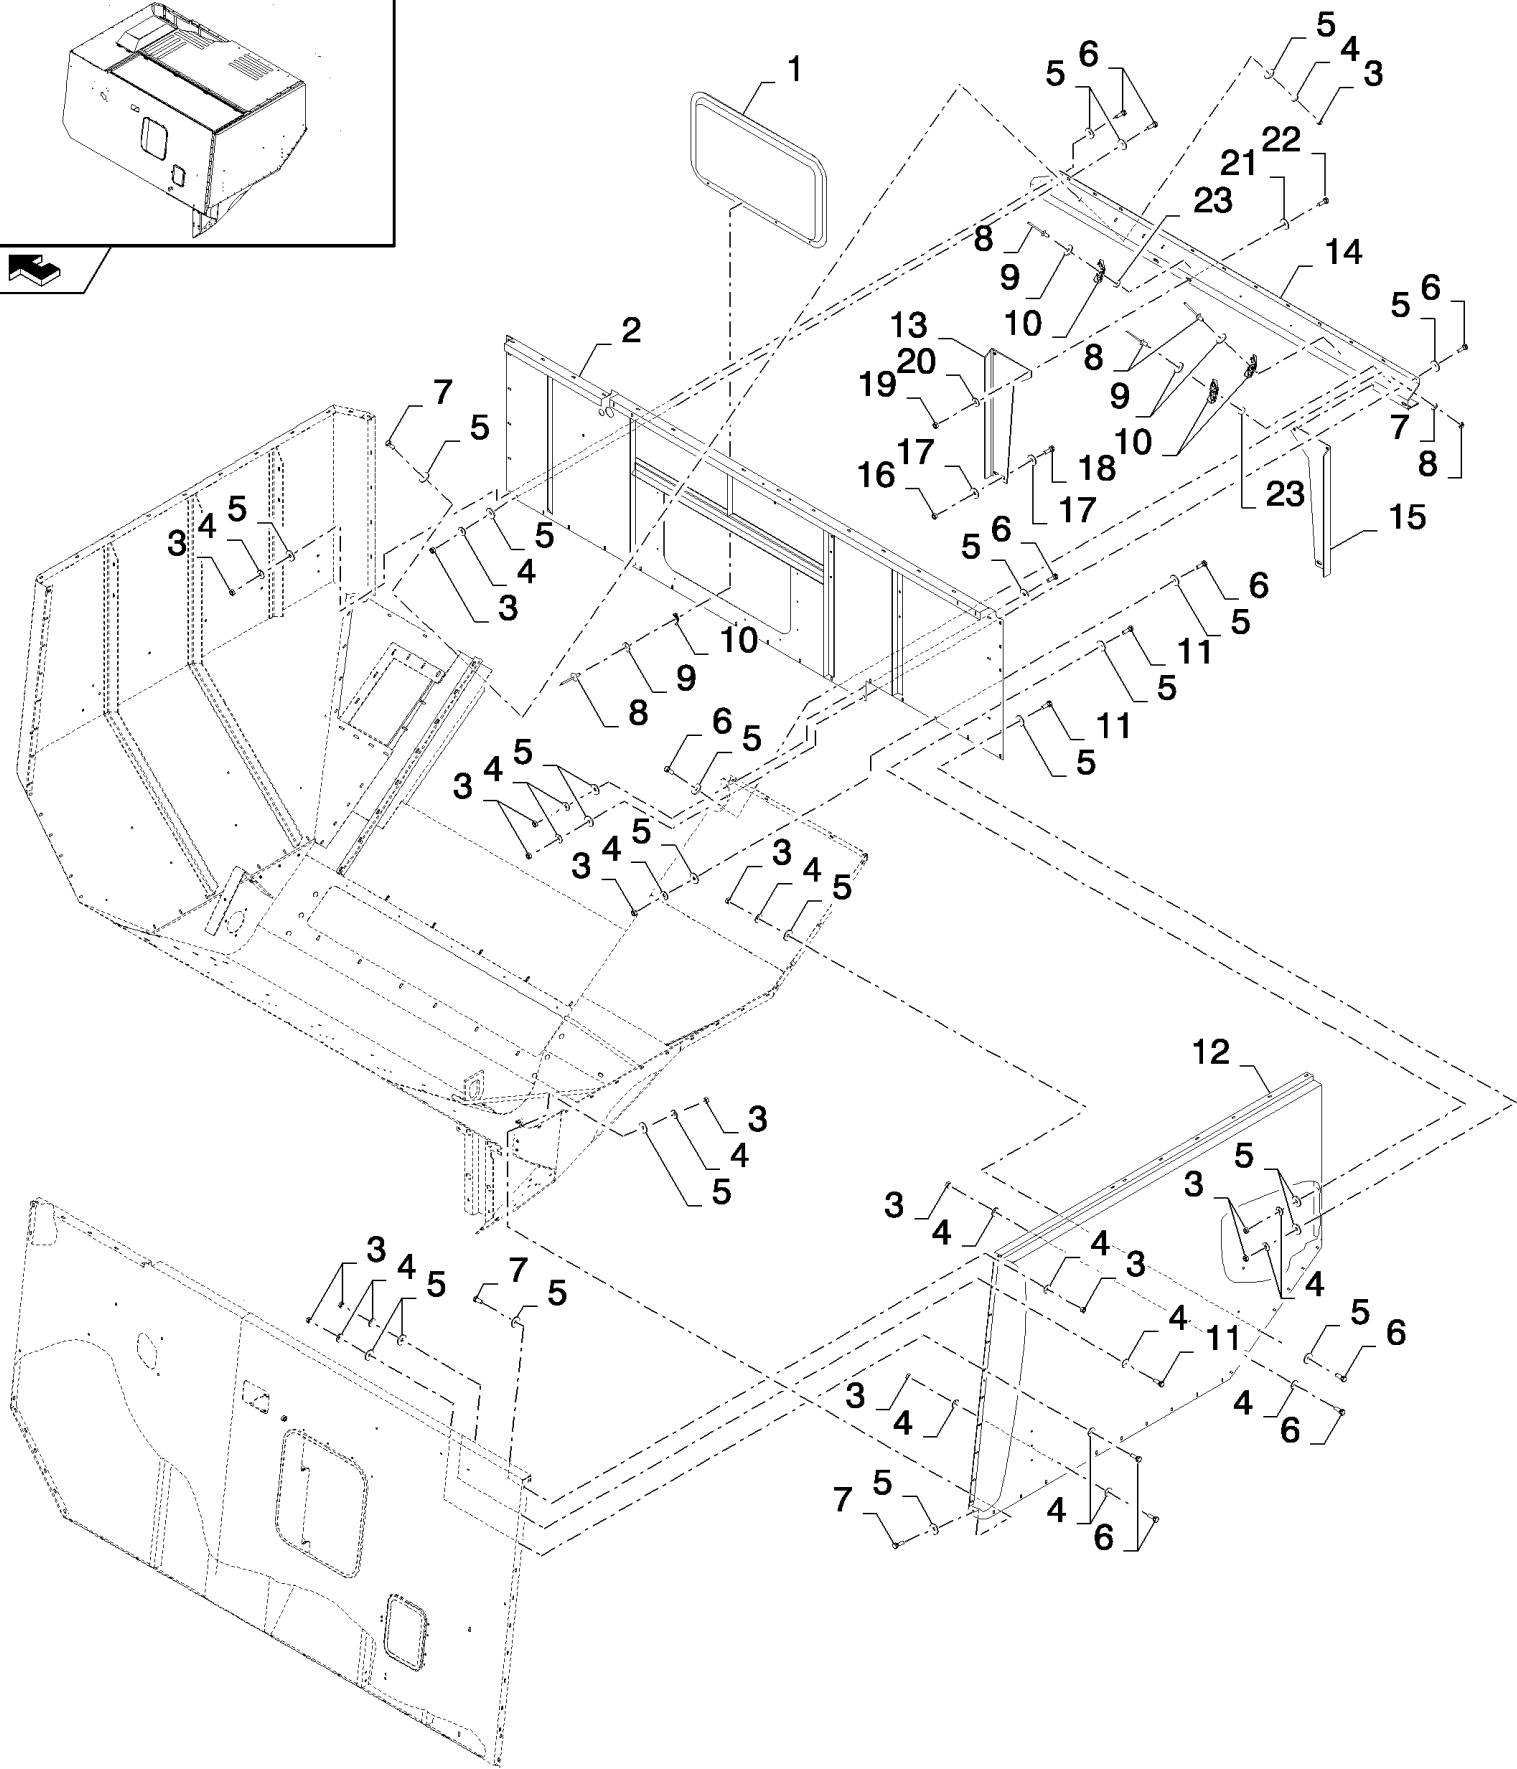

16.227(01) GRAINTANK

CSX7080 D660 - COMBINE (9/08-)

16.227(01) GRAINTANK

сылка	Номер детали	Кол-во	Описание
1	87517156	1	COVER, , FOR CSX7080 ONLY
1	87367447	1	COVER, , FOR CSX7070 ONLY
2	87368280	1	PLATE, , FOR CSX7080 ONLY
2	87368279	1	PLATE, , FOR CSX7070 ONLY
3	9706755	45	NUT, M6, CI 8,
4	412649	63	WASHER, SPRING, Belleville, M6,
5	140040	67	WASHER, M6 x 22 x 2,
6	86508568	23	SCREW, Hex, M6 x 16, 8.8,
7	120100	16	BOLT, Hex, M6 x 20, 8.8,
8	446453	16	RIVET,
9	362785	16	WASHER, BELLEVILLE, M5.5 x 15 x 0.5 Thk,
10	362786	16	FASTENER,
11	86977786	9	BOLT, Hex, M6 x 25, 8.8,
12	84983284	1	PANEL, SIDE, LH, FOR CSX7080 ONLY
12	84982576	1	PANEL, SIDE, LH, FOR CSX7070 ONLY
13	84980256	1	SUPPORT,
14	87540942	1	SUPPORT, , FOR CSX7080 ONLY
14	84980250	1	SUPPORT, , FOR CSX7070 ONLY
15	84980255	1	SUPPORT,
16	9706685	4	NUT, M12, CI 8,
17	394630	8	WASHER, M13 x 28 x 4, HT,
18	300389	4	BOLT, Hex, M12 x 35, 8.8, Full Thd,
19	140045	4	WASHER, SPRING, Belleville, M10,
20	100016	4	NUT, M10, CI 8,
21	140045	4	WASHER, SPRING, Belleville, M10,
22	43140	4	BOLT, Hex, M10 x 30, 8.8, Full Thd,
23	335872	4	WASHER, M4 x 15 x 2 Thk,