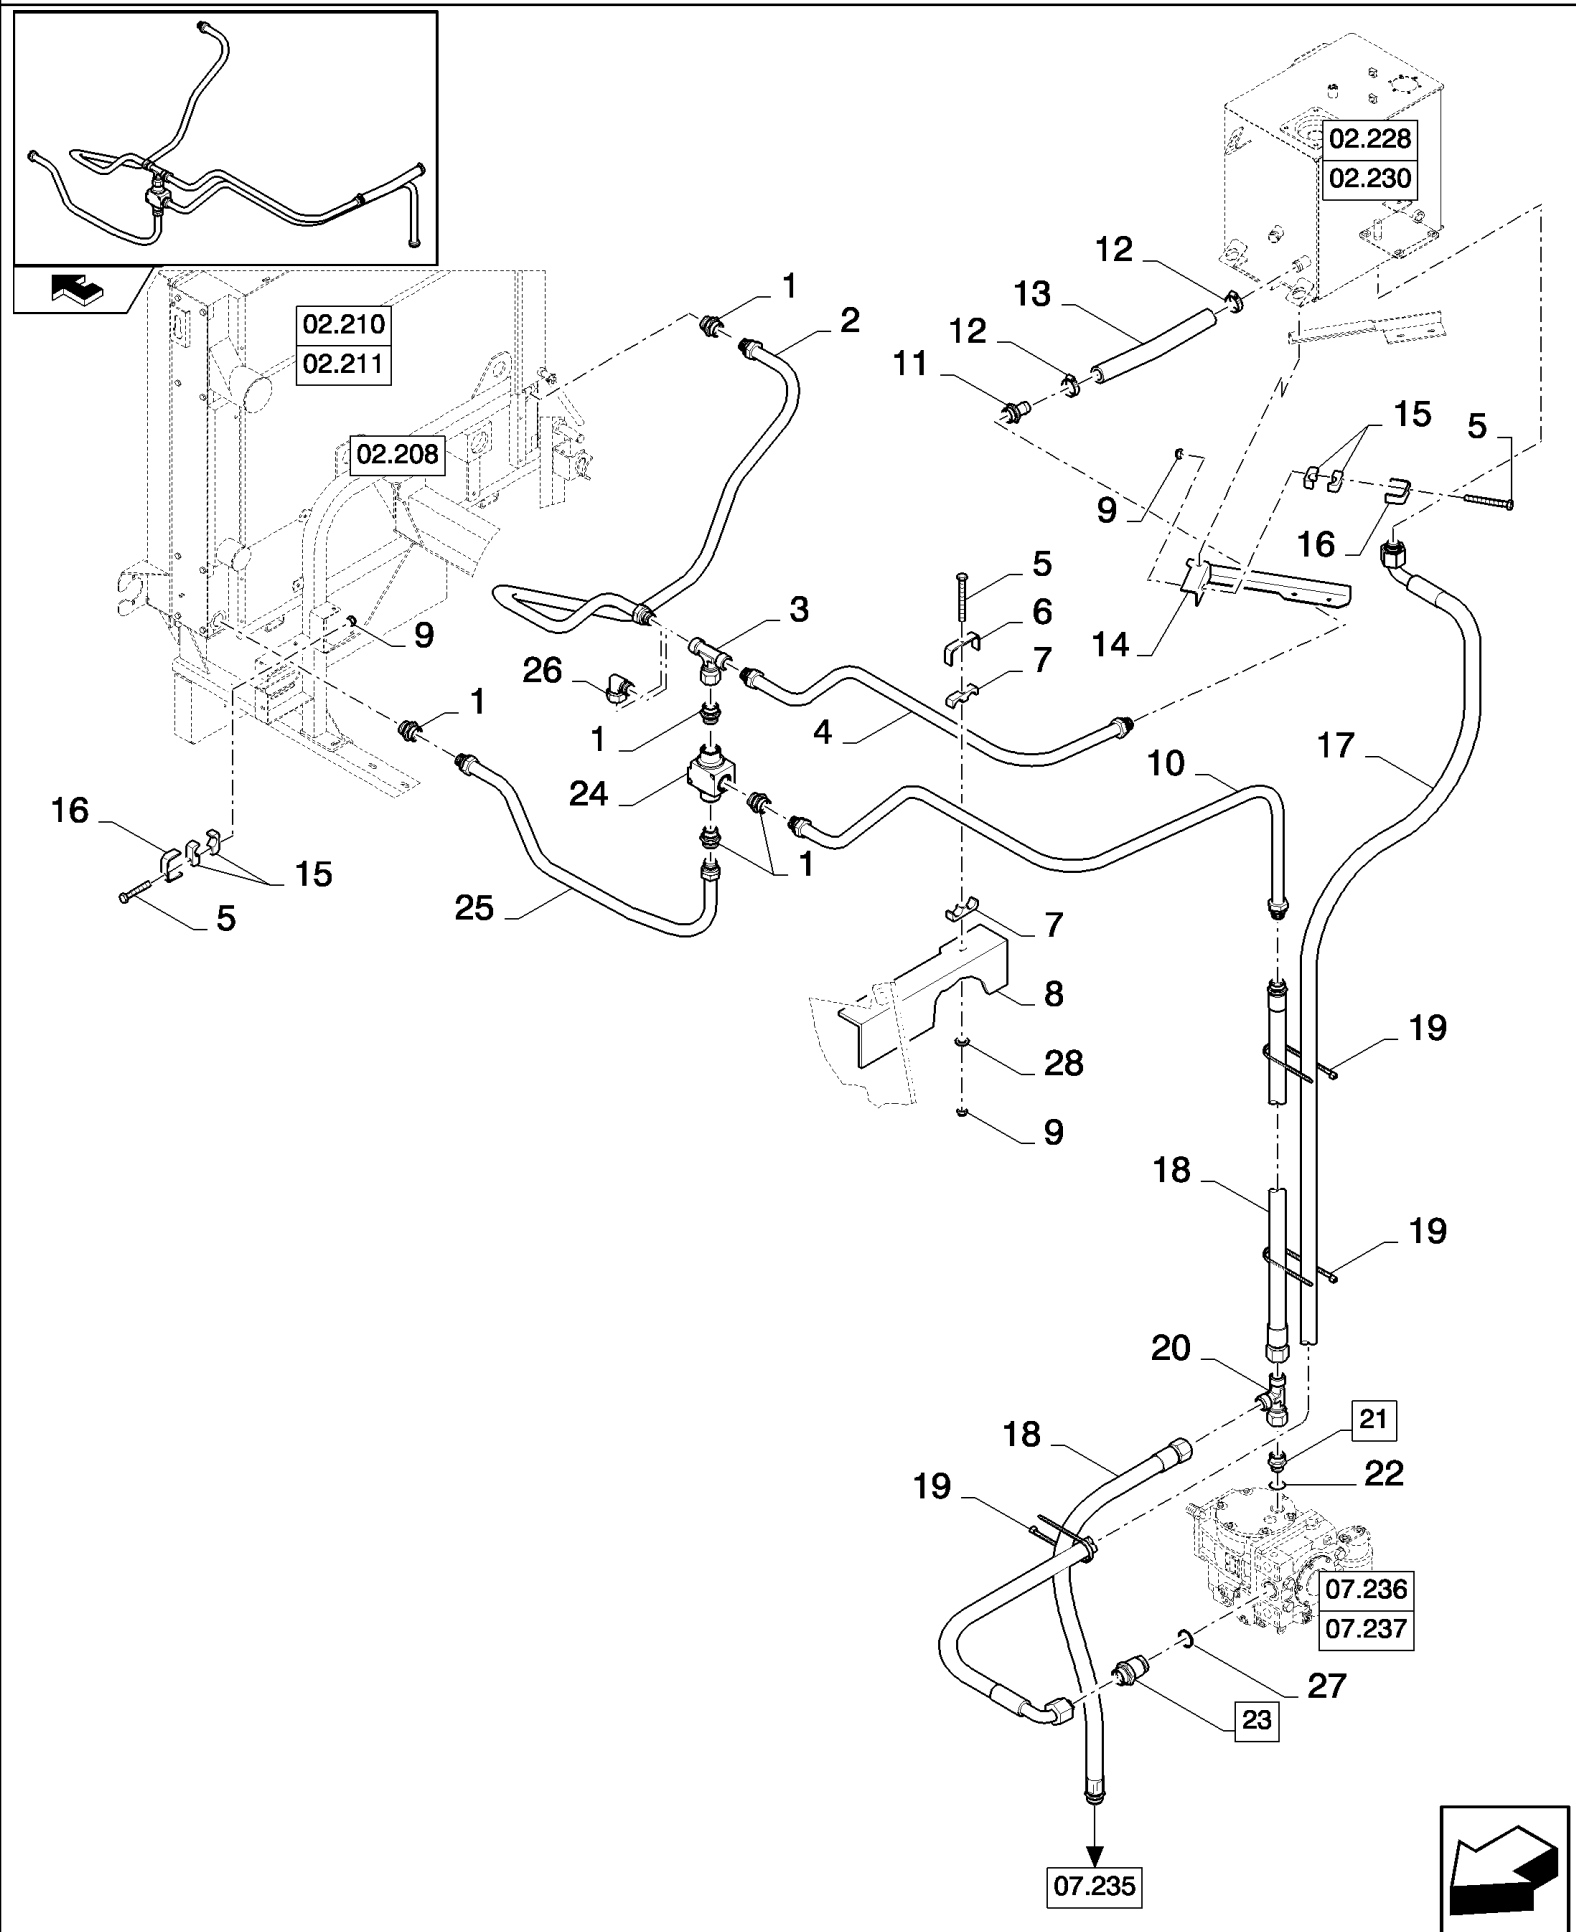

07.231(01) HYDRAULICS TO STRAW ELEVATOR, QUICK COUPLER

07.231(01) HYDRAULICS TO STRAW ELEVATOR, QUICK COUPLER

сылка	Номер детали	Кол-во	Описание
1	9706690	2	NUT, M8, CI 8, , BSN C675
2	322358	2	WASHER, SPRING, Belleville, M8, , BSN C675
3	43127	2	BOLT, Hex, M8 x 25, 8.8, , BSN C675
4	84459469	1	BRACKET, , BSN C675
5	84077400	3	CONNECTOR, HYD., (6)
6	9617873	3	O-RING, 6-1, 90 Duro, .468" ID x .078" Thk,
7	84435011	1	COUPLING, QUICK, MALE, (8, 9)
8	84435504	3	CONNECTOR, HYD.,
9	86623900	1	KIT, REPAIR,