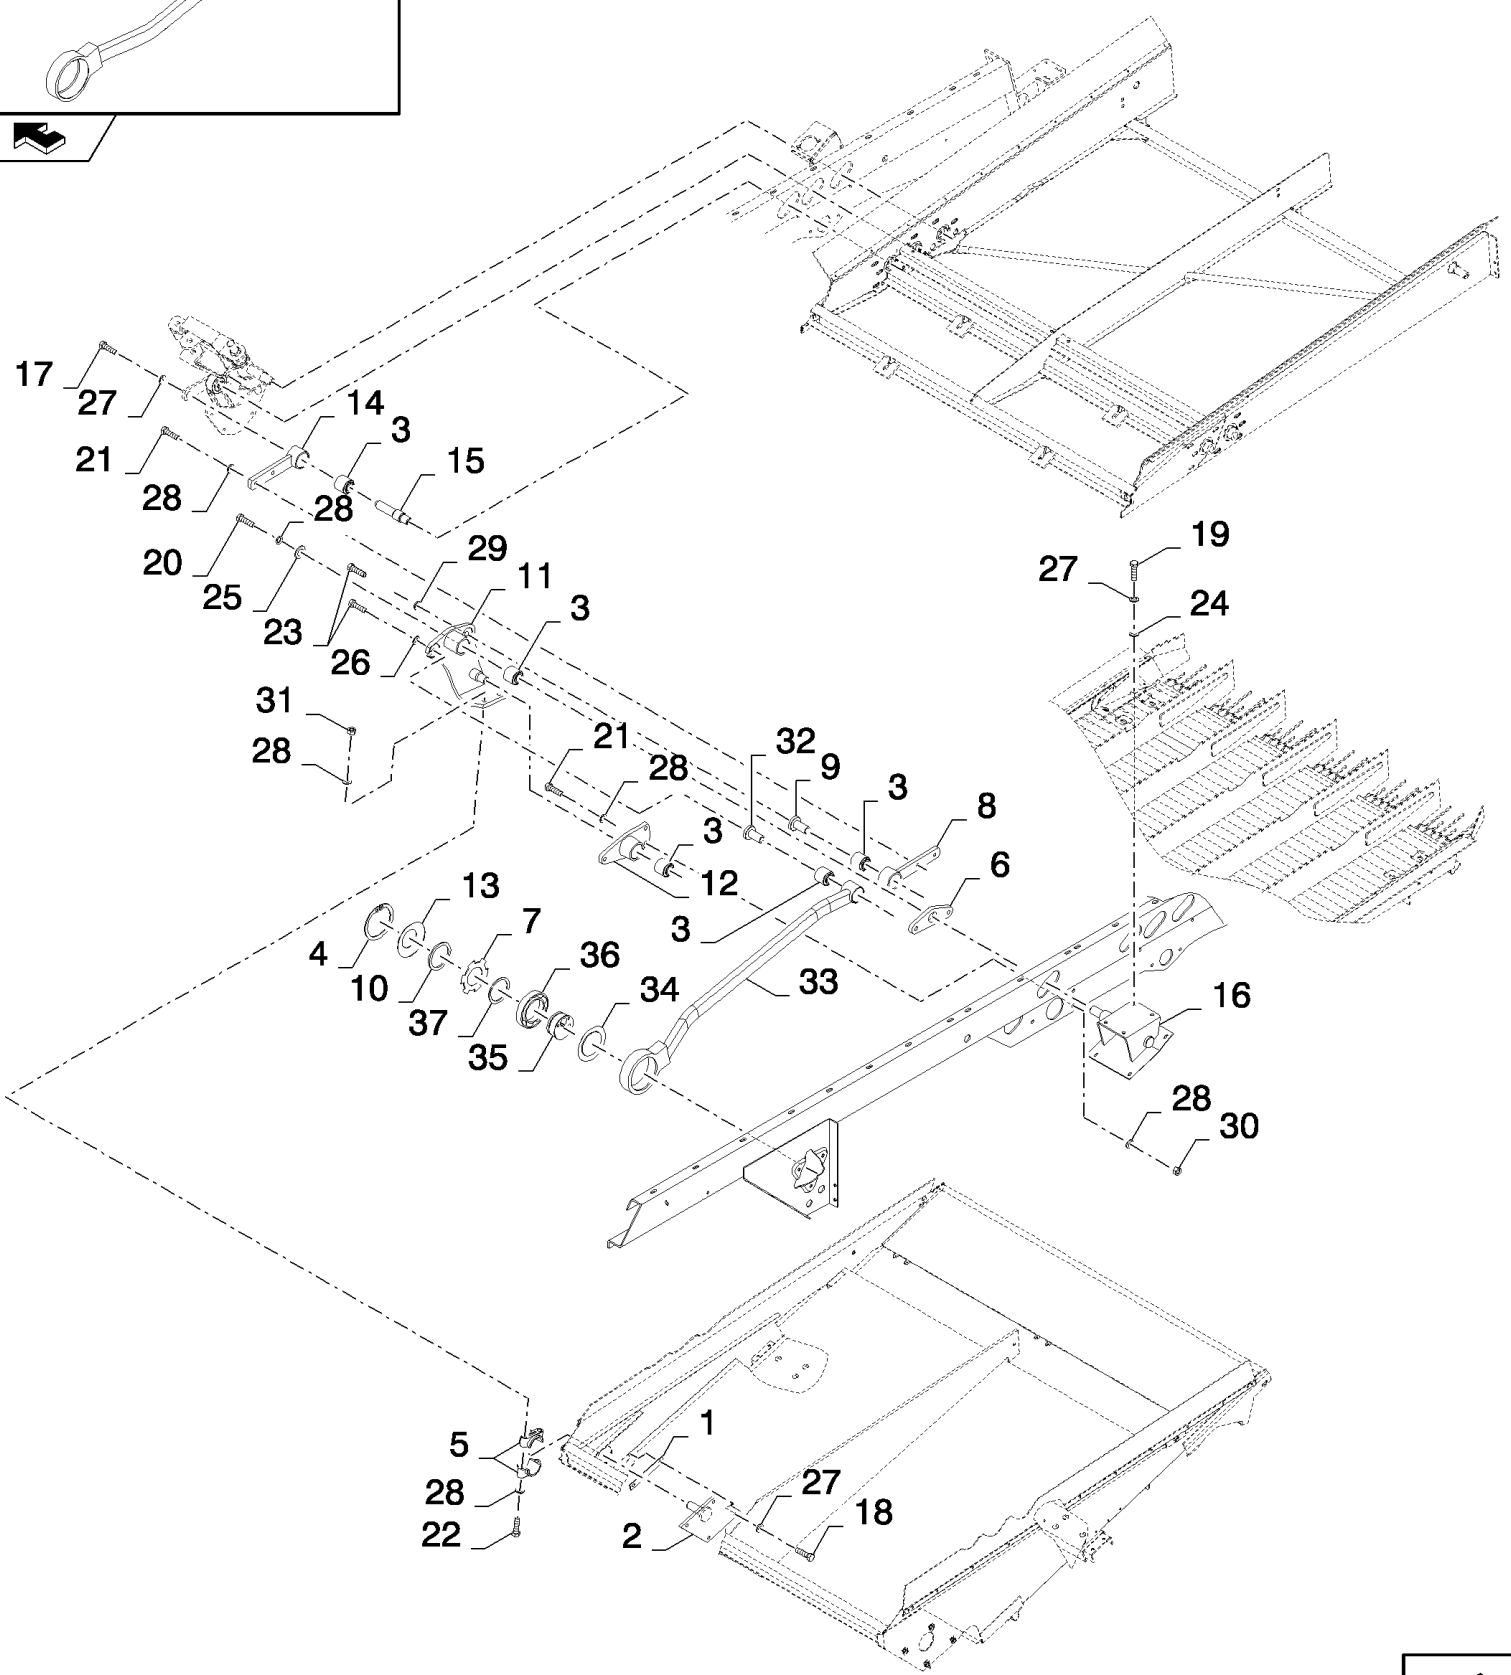

15.223(01) SMART SIEVE

15.223(01) SMART SIEVE

сылка	Номер детали	Кол-во	Описание
1	84031772	1	SUPPORT,
2	87673306	1	SUPPORT,
3	84462954	2	BUSHING, RUBBER,
4	370014	1	RING, SNAP, M130, Int,
5	84446877	2	HOUSING, BEARING,
6	84459125	1	PLATE,
7	9831118	1	FLANGE,
8	84462722	1	ARM,
9	87390319	1	SHAFT,
10	448736	1	SEALRING,
11	84462567	1	ARM,
12	84334522	1	HOUSING, BEARING,
13	9832769	1	FLANGE,
14	84460854	1	ARM,
15	84462973	1	SHAFT,
16	87542455	1	SUPPORT,
17	43138	1	BOLT, Hex, M10 x 20, 8.8, Full Thd,
18	43140	2	BOLT, Hex, M10 x 30, 8.8, Full Thd,
19	9706704	4	BOLT, Hex, M10 x 35, 8.8, Full Thd,
20	9706687	1	BOLT, Hex, M12 x 30, 8.8, Full Thd,
21	86629541	5	BOLT, Hex, M12 x 40, 8.8, Full Thd,
22	374887	2	SCREW, Hex, M12 x 100, 8.8,
23	374889	2	BOLT, Hex, M16 x 100, 8.8,
24	140042	4	WASHER, M10 x 34 x 3,
25	86592701	1	WASHER, M12 x 35 x 5, HT,
26	86592702	1	WASHER, M16 x 45 x 6, HT,
27	140045	7	WASHER, SPRING, Belleville, M10,
28	140046	13	WASHER, SPRING, Belleville, M12,
29	140048	1	WASHER, SPRING, Belleville, M16,
30	9706685	3	NUT, M12, CI 8,
31	100038	2	NUT, M12 x 1.75, CI 8,
32	84459240	1	SHAFT,
33	84462897	1	, BSN C675
33	84123011	1	, ASN D676
34	9832772	1	RING,
35	84458922	1	ECCENTRIC,
36	9833081	1	BEARING, BALL,
37	9832771	1	RING, SNAP, M82,