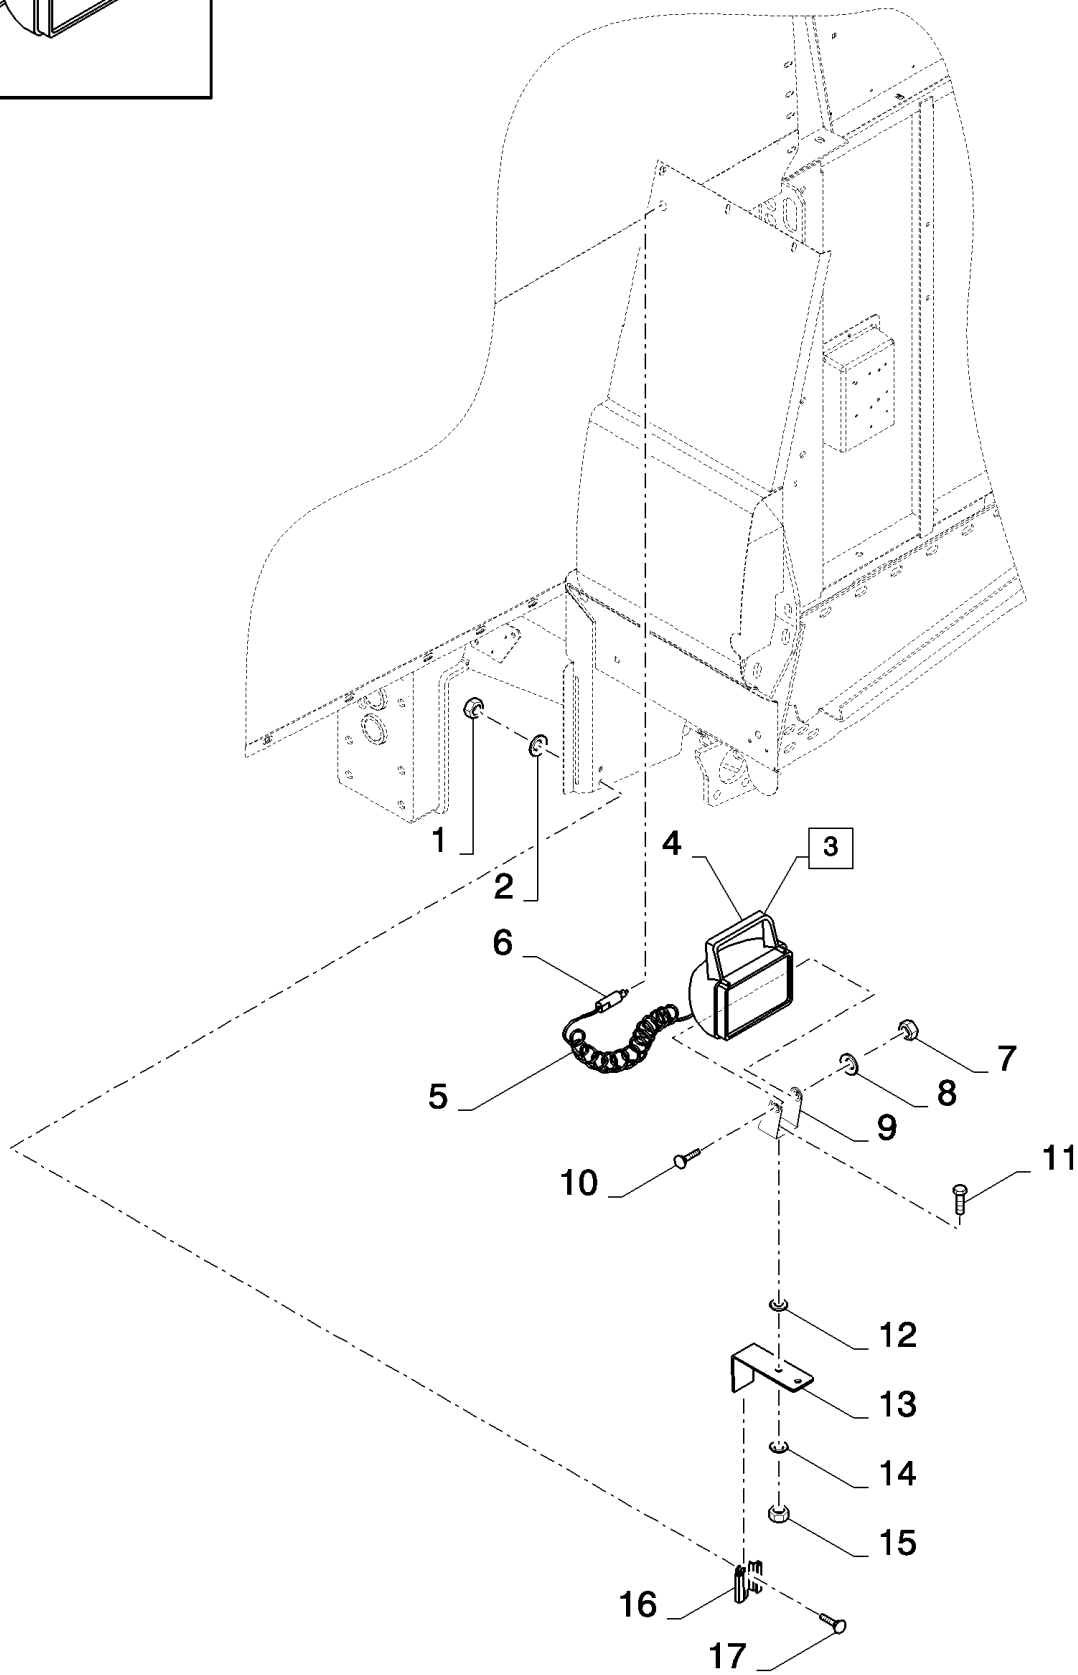

06.222(01) WORK LIGHTS

06.222(01) WORK LIGHTS

сылка	Номер детали	Кол-во	Описание
1	9706690	4	NUT, M8, CI 8,
2	322358	4	WASHER, SPRING, Belleville, M8,
3	84004176	1	LAMP, WORK, (4 to 12), SEE FIGURE 06.701
4	9837140	1	LAMP,
5	264517	1	HARNESS, WIRE, , SEE FIGURE 06.501
6	353969	1	CONNECTOR, ELEC,
7	NSS	1	NOT SERVICED SEPARATELY,
8	NSS	1	NOT SERVICED SEPARATELY,
9	NSS	1	NOT SERVICED SEPARATELY,
10	NSS	1	NOT SERVICED SEPARATELY,
11	NSS	1	NOT SERVICED SEPARATELY,
12	NSS	1	NOT SERVICED SEPARATELY,
13	9813909	1	SUPPORT,
14	140045	1	WASHER, SPRING, Belleville, M10,
15	100016	1	NUT, M10, CI 8,
16	9837606	2	CLIP,
17	86619060	4	BOLT, CARRIAGE, Short NK, M8 x 16, CI8.8, Full Thd,