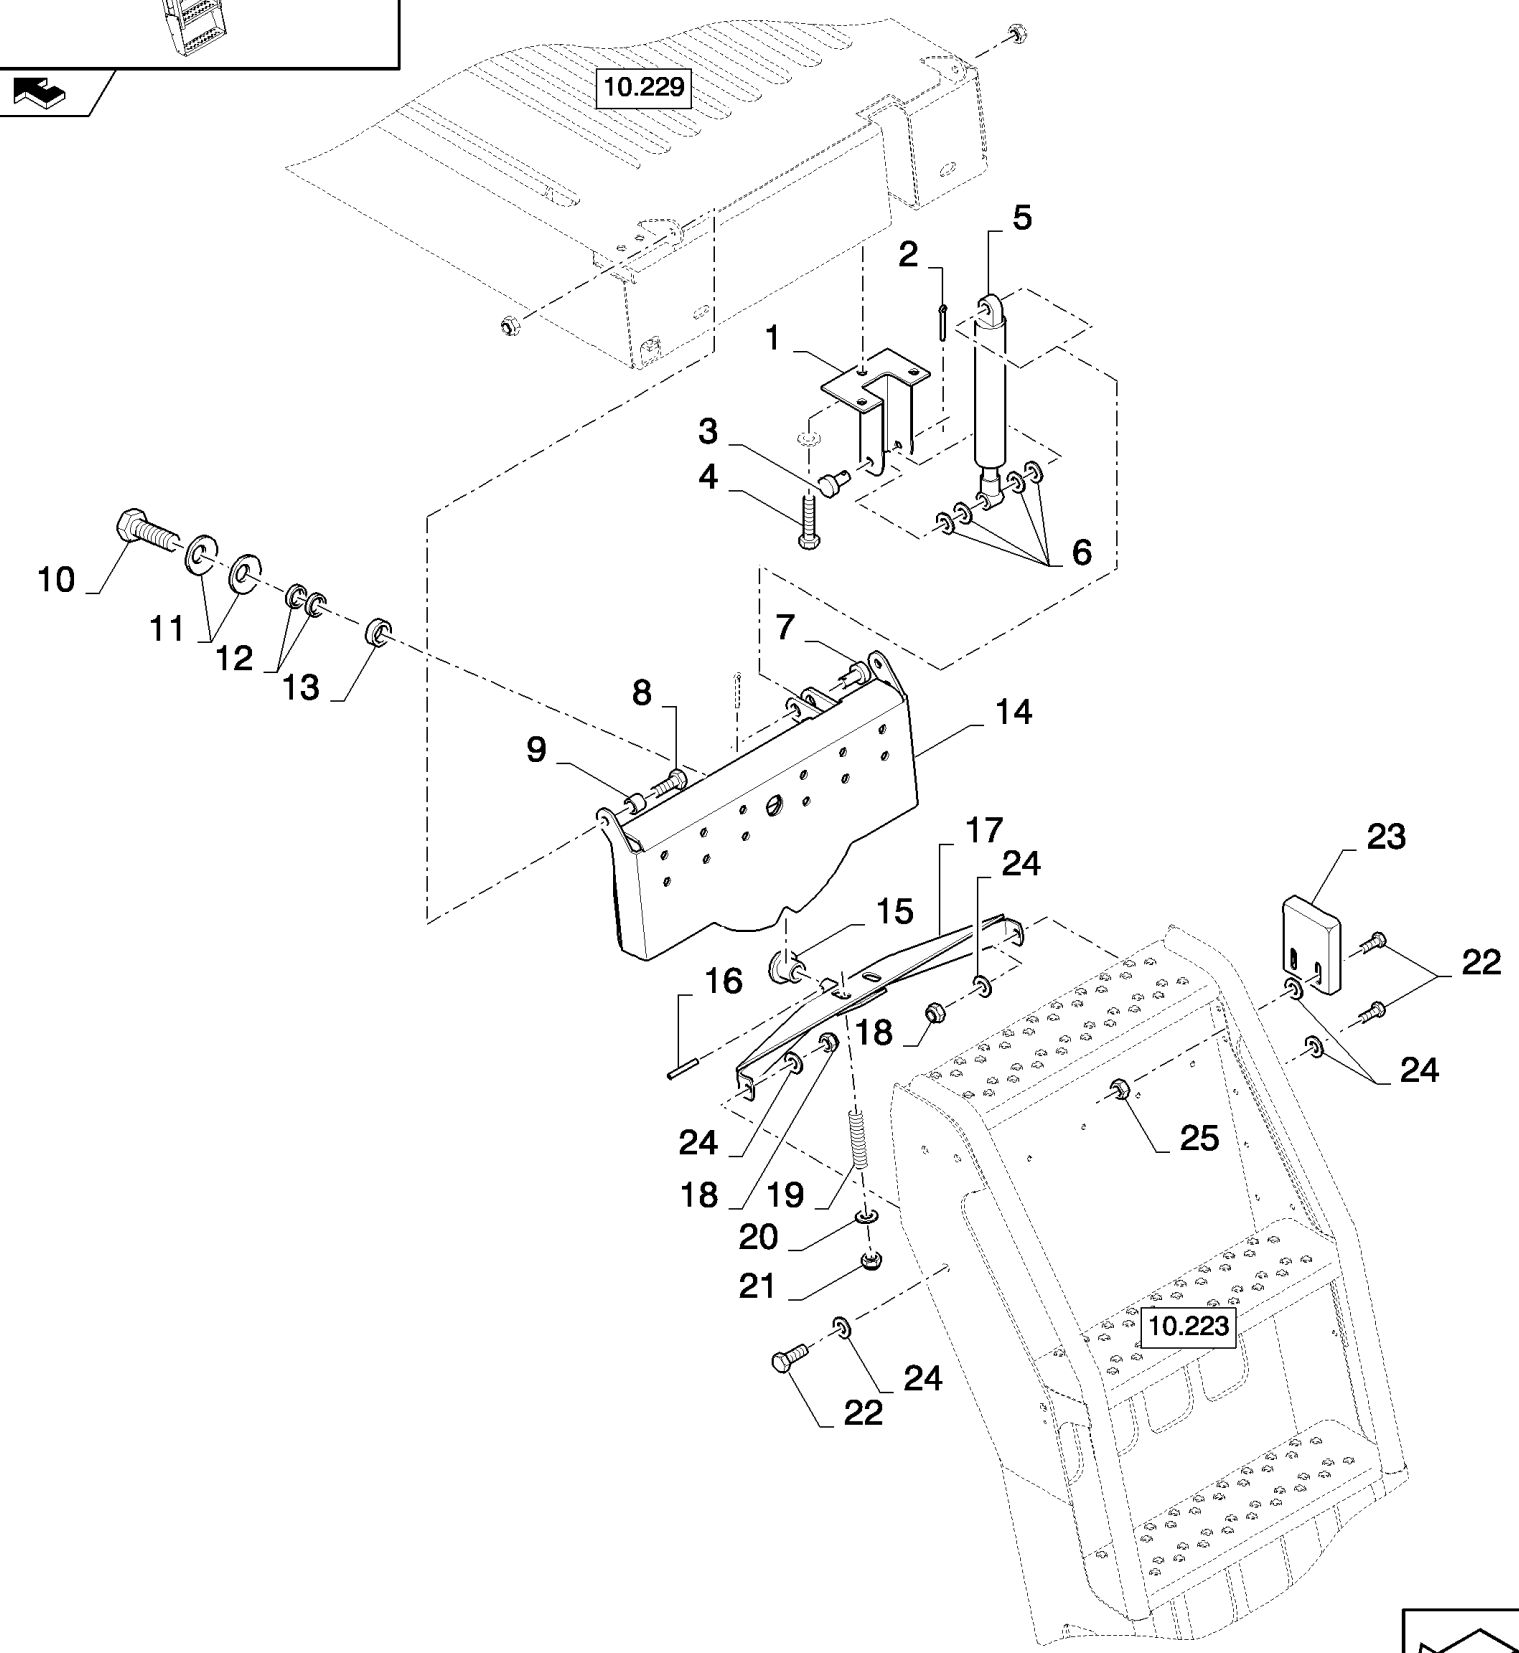

10.224(01) OPERATOR'S PLATFORM LADDER

10.224(01) OPERATOR'S PLATFORM LADDER

сылка	Номер детали	Кол-во	Описание
1	84439212	1	SUPPORT,
2	130003	2	PIN, SPLIT (COTTER), M3.2 x 20,
3	379547	1	PIN, CLEVIS, M10 x 60,
4	120112	3	BOLT, Hex, M10 x 40, 8.8, Full Thd,
5	89818978	1	SHOCK ABSORBER,
6	140079	4	WASHER,
7	390040	1	PIN, CLEVIS, M10 x 35,
8	43140	2	BOLT, Hex, M10 x 30, 8.8, Full Thd,
9	9838548	2	BUSHING,
10	120090	1	BOLT, Hex, M16 x 50, 8.8,
11	325594	2	WASHER, M17 x 40 x 5 Thk,
12	748217	2	PLATE, ADJUSTING,
13	458871	1	BUSHING,
14	84807538	1	SUPPORT,
15	913654	1	BUSHING,
16	9510330	1	PIN, ROLL,
17	84807536	1	SUPPORT,
18	100037	4	NUT, M10 x 1.5, CI 8,
19	9509233	2	SPRING,
20	140042	2	WASHER, M10 x 34 x 3,
21	412141	2	NUT, LOCK, M10 x 1.5, CI 8,
22	43138	4	BOLT, Hex, M10 x 20, 8.8, Full Thd,
23	84807534	1	SUPPORT,
24	140045	13	WASHER, SPRING, Belleville, M10,
25	100016	5	NUT, M10, CI 8,