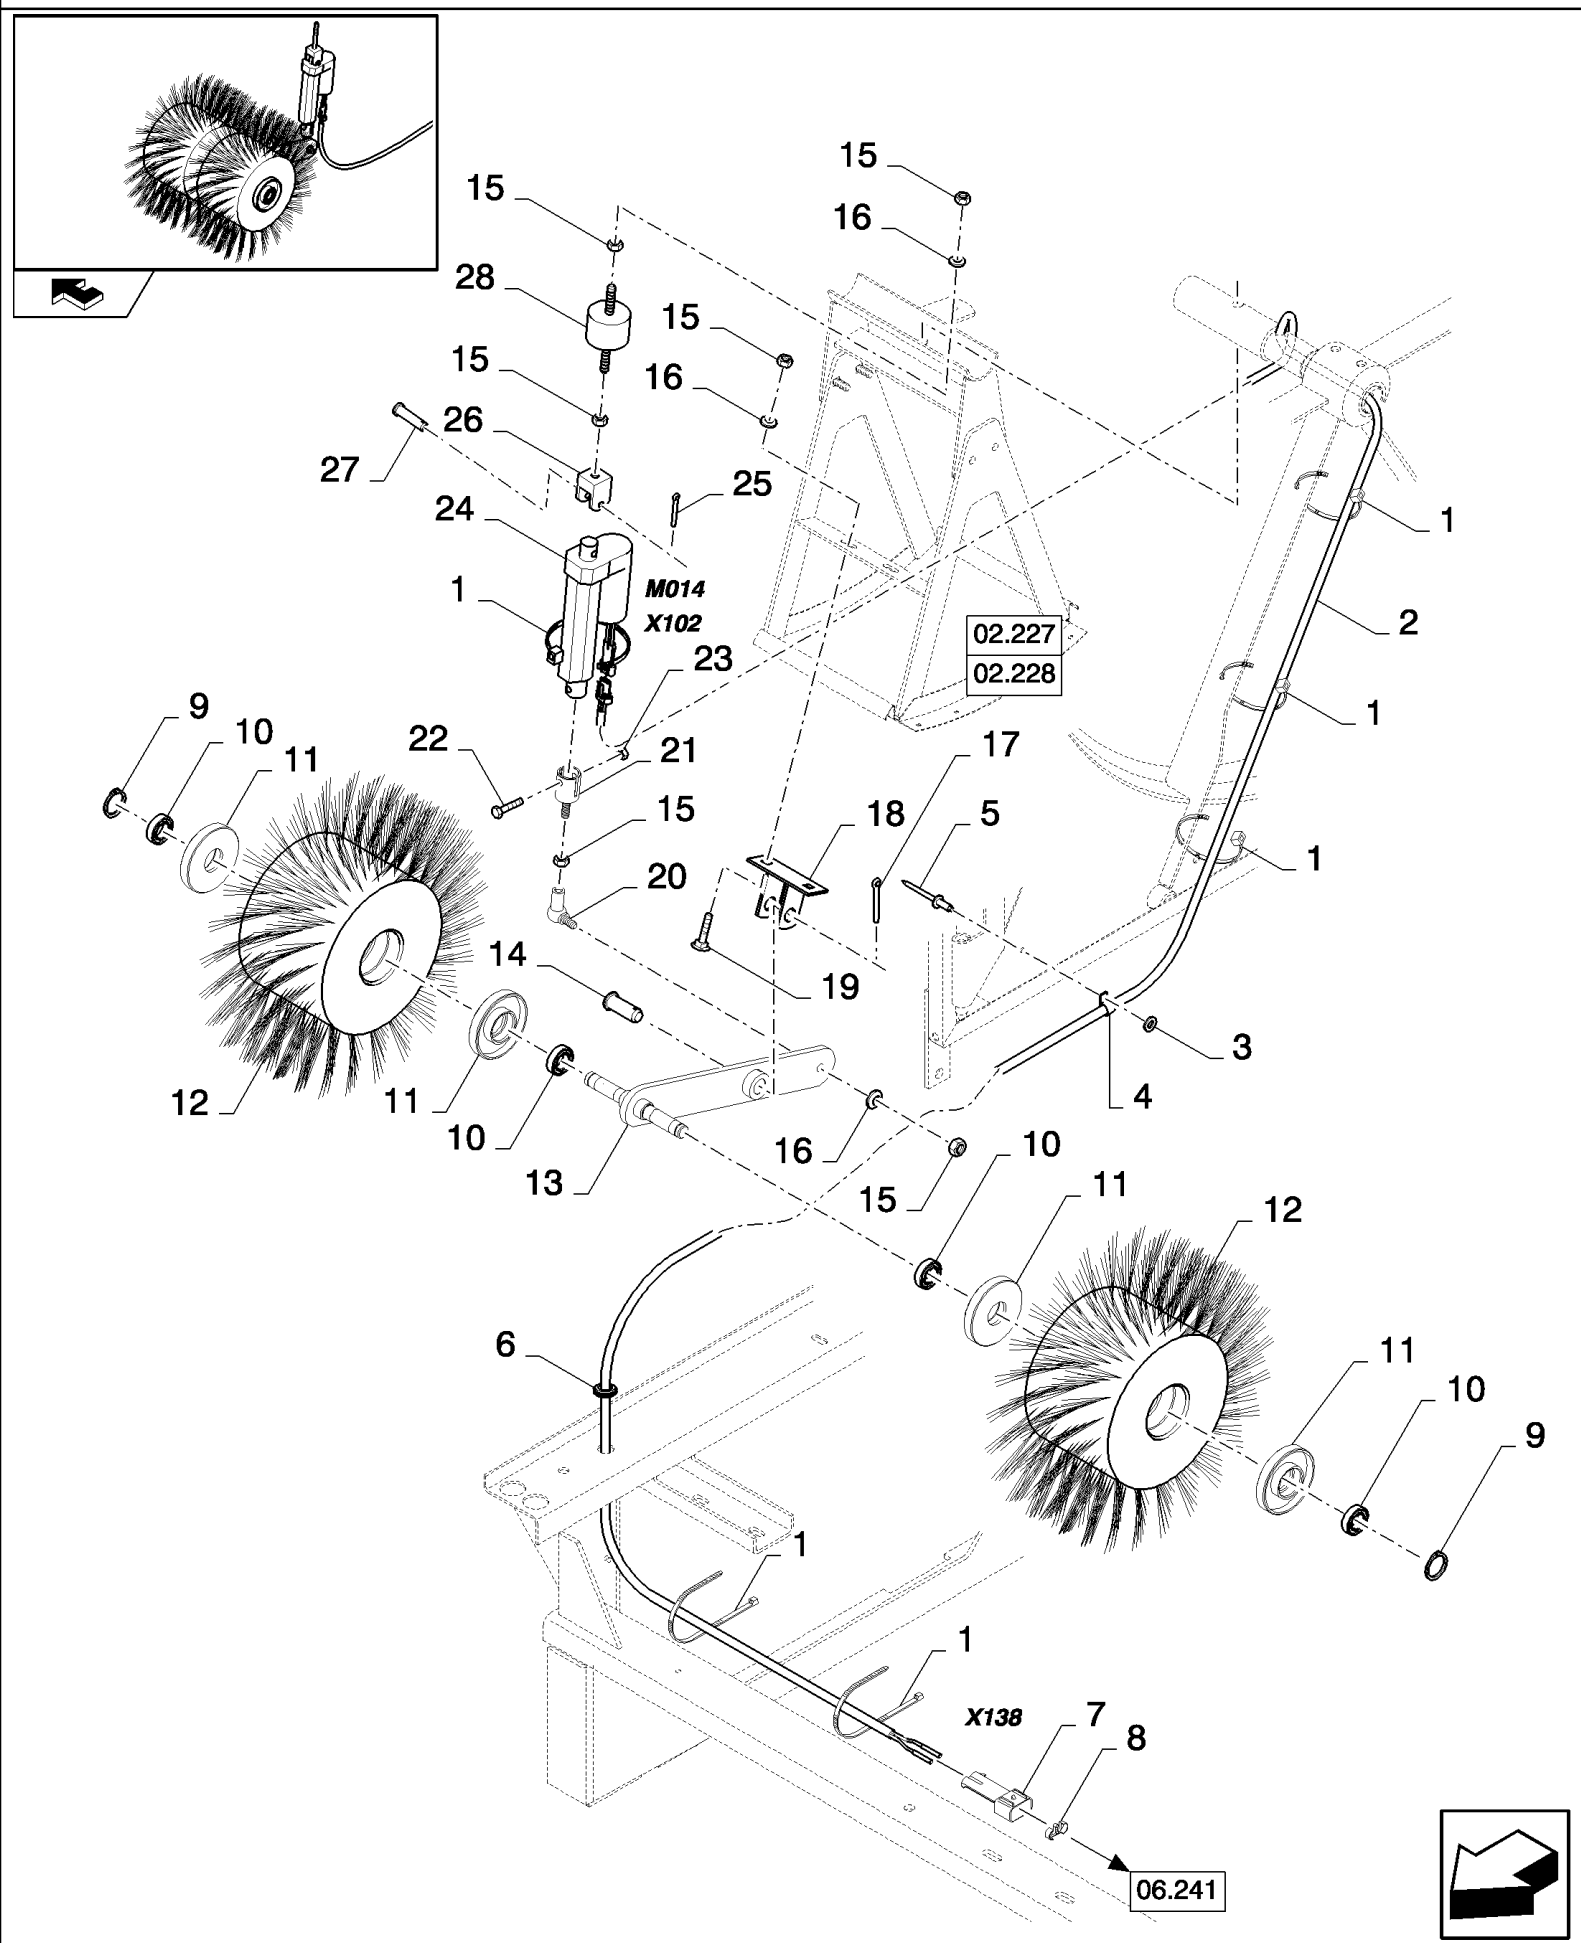

02.229(01) BRUSH IN DUST SCREEN

сылка	Номер детали	Кол-во	Описание
1	86566989	6	STRAP, CABLE, M4.75 x 190.5 L,
2	84437301	1	HARNESS, WIRE, , SEE FIGURE 06.526
3	9824326	1	WASHER, M5, 5MM
4	9507807	1	CLAMP,
5	9512290	1	RIVET, Pop, M4.8 x 18,
6	411809	1	GROMMET,
7	84074630	1	CONNECTOR, WIRE,
8	86500166	1	PLUG,
9	301615	2	RING, SNAP,
10	9815813	4	BEARING ASSY,
11	84437302	4	HOUSING, BEARING,
12	84449076	2	BRUSH,
13	84449090	1	LEVER,
14	84072127	1	PIN,
15	9706690	7	NUT, M8, CI 8,
16	322358	4	WASHER, SPRING, Belleville, M8,
17	130007	1	PIN, SPLIT (COTTER), M4 x 25,
18	84071754	1	SUPPORT,
19	86507486	2	BOLT, CARRIAGE, Short NK, M8 x 20, CI8.8, Full Thd,
20	412439	1	BALL JOINT,
21	84071712	1	CLEVIS,
22	86977789	1	BOLT, Hex, M6 x 35, 8.8,
23	353308	1	NUT, M6 x 1, CI 8,
24	84440048	1	ACTUATOR, , SEE FIGURE 06.701
25	86977785	1	PIN, SPLIT (COTTER), M1.6 x 20,
26	84026054	1	SUPPORT,
27	376876	1	PIN, CLEVIS, M6 x 30,
28	393802	1	DAMPER,