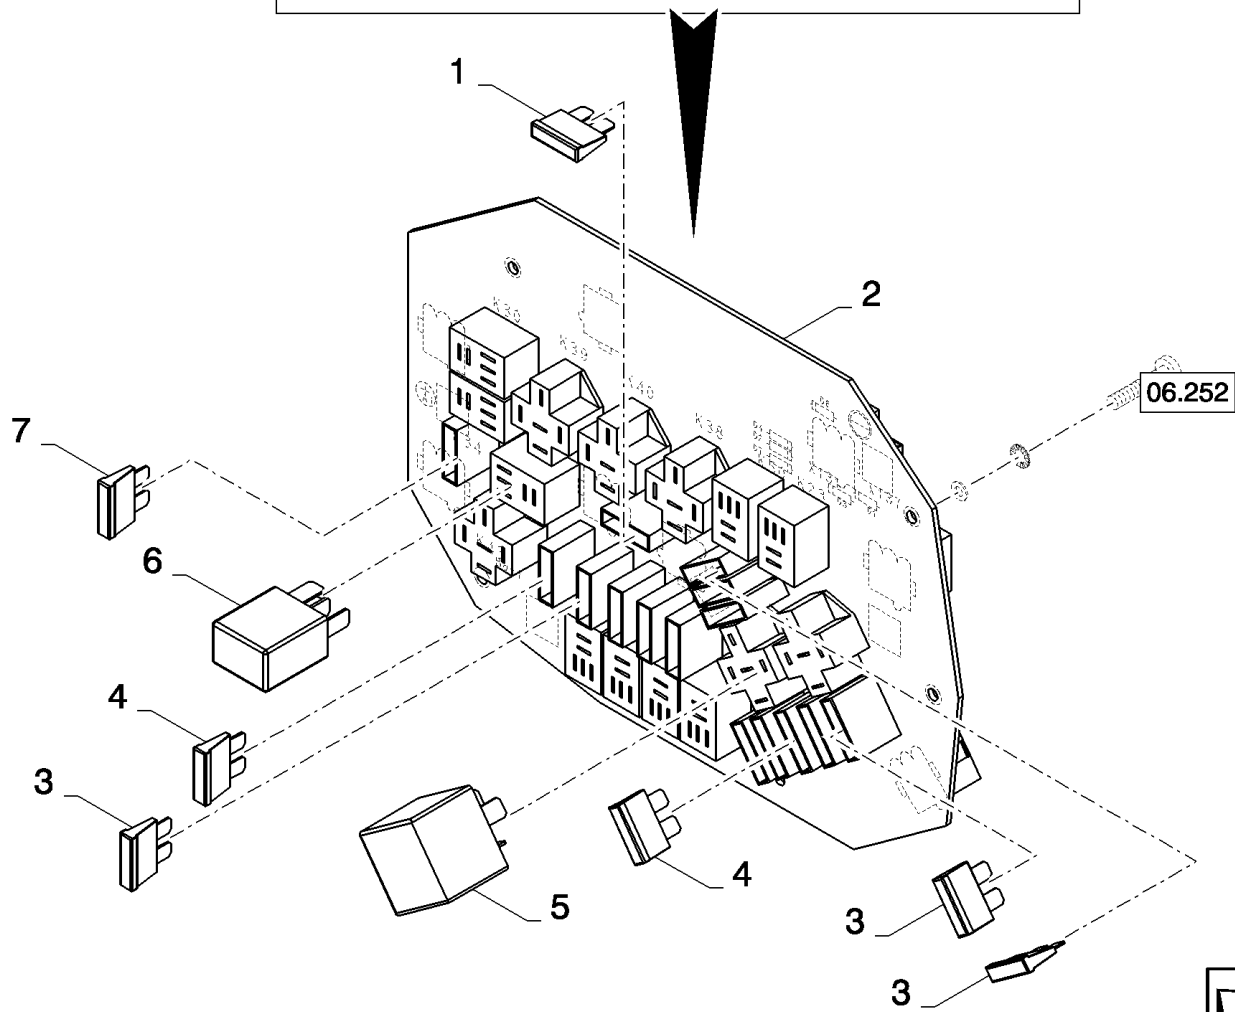

06.236(01) PRINTED CIRCUIT

06.236(01) PRINTED CIRCUIT

сылка	Номер детали	Кол-во	Описание
1	84032356	1	FUSE,
2	84441163	1	BOARD, PRINTED CIRCUIT,
3	9504308	9	FUSE,
4	9811773	1	FUSE, 10 Amp,
5	86529089	6	RELAY,
6	86509590	7	RELAY,
7	9504310	2	FUSE,