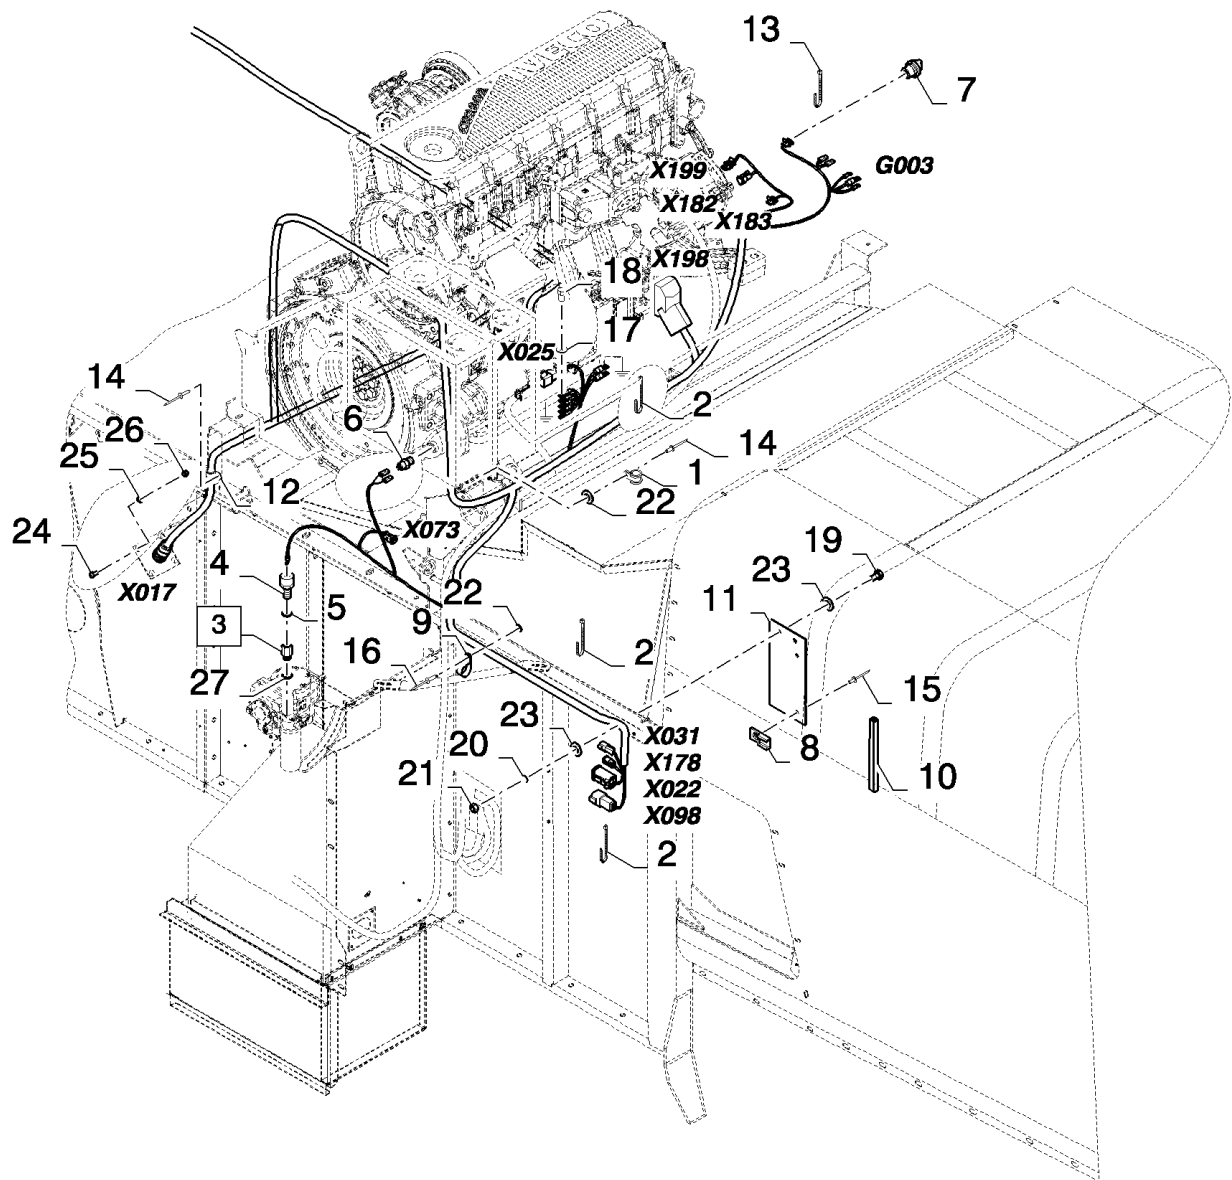

сылка	Номер детали	Кол-во	Описание
1	86628564	2	CLAMP, 1 1/4", Insul, 3/8" Bolt,
2	86566989	20	STRAP, CABLE, M4.75 x 190.5 L,
3	9811374	1	CONNECTOR, HYD., (27)
4	434529	1	SENDER UNIT, B16 - HYDROSTATIC OIL PRESSURE CONTACT
5	220049	1	WASHER, SEALING,
6	84021678	1	SENDER UNIT, B17 - HYDROSTATIC OIL TEMPERATURE CONTACT
7	84043184	1	SENSOR, B15 - ENGINE AIR FILTER RESTRICTION CONTACT
8	84058832	2	CLIP,
9	84818443	2	CLAMP,
10	401266	1	STRIP-GASKET, L=240MM
11	84441311	1	PLATE,
12	84818442	2	CLAMP,
13	86566990	2	STRAP, CABLE, M4.8 x 292 L,
14	9512290	4	RIVET, Pop, M4.8 x 18,
15	445394	2	RIVET, Pop, M4.8 x 12.7,
16	89512289	2	RIVET,
17	322358	1	WASHER, SPRING, Belleville, M8,
18	43128	1	BOLT, Hex, M8 x 30, 8.8,
19	120100	2	BOLT, Hex, M6 x 20, 8.8,
20	322357	2	WASHER, SPRING, Belleville, M6,
21	9706755	2	NUT, M6, CI 8,
22	322356	4	WASHER, BELLEVILLE, M5.1 x 12 x 1.85, HDN,
23	140016	4	WASHER, M8 x 16 x 1.6,
24	86511816	4	SCREW, Cross Pan Hd, M3 x 16,
25	412547	4	WASHER, Serr, M3,
26	86508812	4	NUT, M3, CI 8,
27	9617873	1	O-RING, 6-1, 90 Duro, .468" ID x .078" Thk,