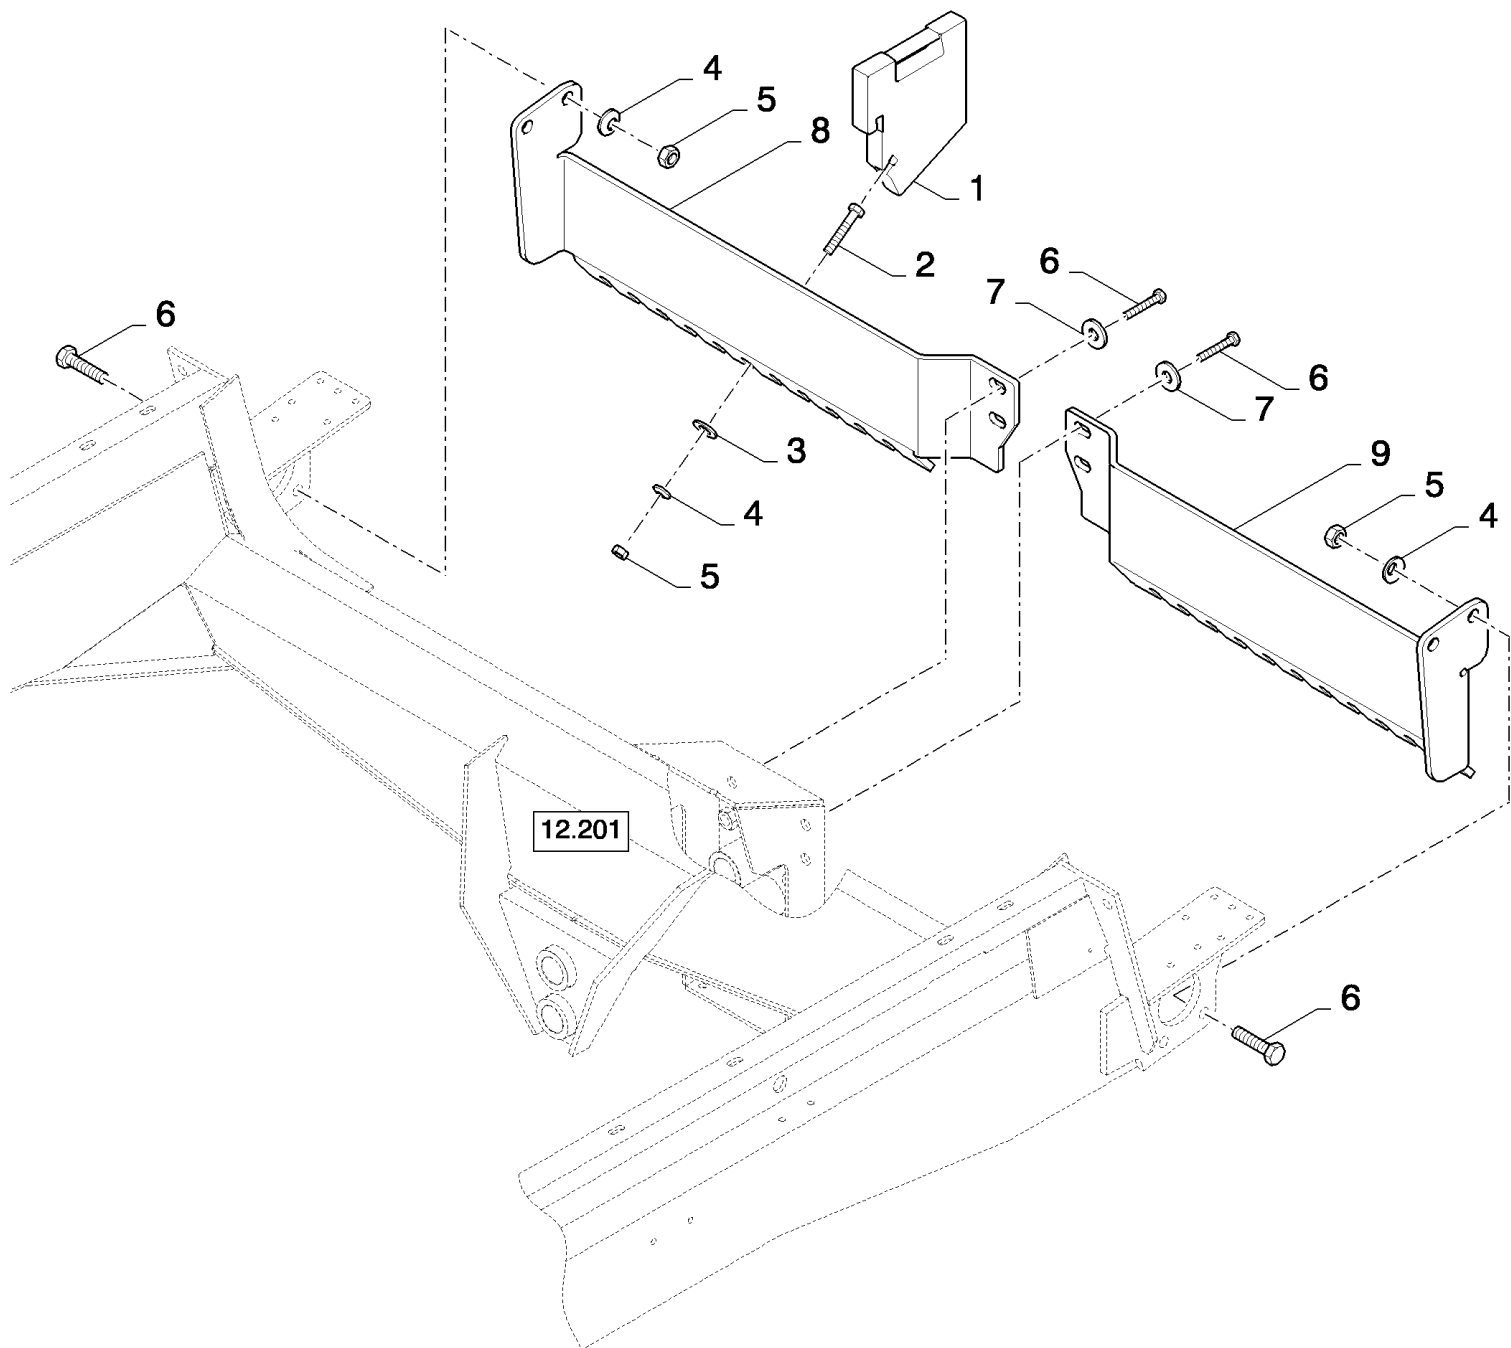

12.203(01) COUNTERWEIGHTS, SUPPORT

CSX7080 D660 - COMBINE (9/08-)

12.203(01) COUNTERWEIGHTS, SUPPORT

сылка	Номер детали	Кол-во	Описание
1	84435924	AR	WEIGHT, ADVANCE DEVICE,
2	120092	AR	BOLT, Hex, M16 x 70, 8.8,
3	451743	AR	WASHER, 16MM
4	140048	AR	WASHER, SPRING, Belleville, M16,
5	100020	AR	NUT, M16, CI 8,
6	385922	8	BOLT, Hex, M16 x 45, 8.8,
7	394631	4	WASHER, M17 x 34 x 4, HT,
8	84438697	1	SUPPORT, , FOR CSX7040, CSX7050 AND CSX7060 ONLY
8	84438689	1	SUPPORT, , FOR CSX7070 AND CSX7080 ONLY
9	84438695	1	SUPPORT, , FOR CSX7040, CSX7050 AND CSX7060 ONLY
9	84437767	1	SUPPORT, , FOR CSX7070 AND CSX7080 ONLY