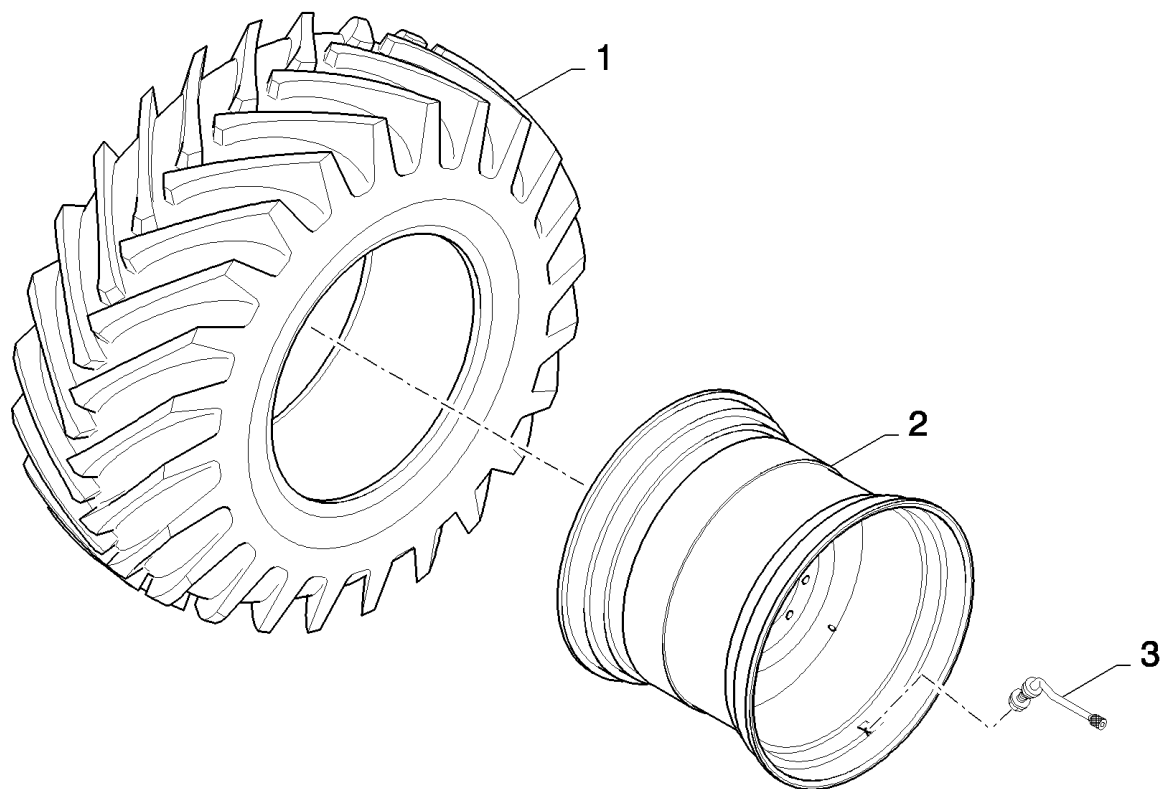

CSX7080 D660 - COMBINE (9/08-)

11.207(01) TRACTION WHEELS : 800/65R32 - 172A8 - DT822 (42)

сылка	Номер детали	Кол-во	Описание
1	84078790	2	TYRE/TIRE,
2	84429203	2	RIM,
3	84460168	2	VALVE STEM,