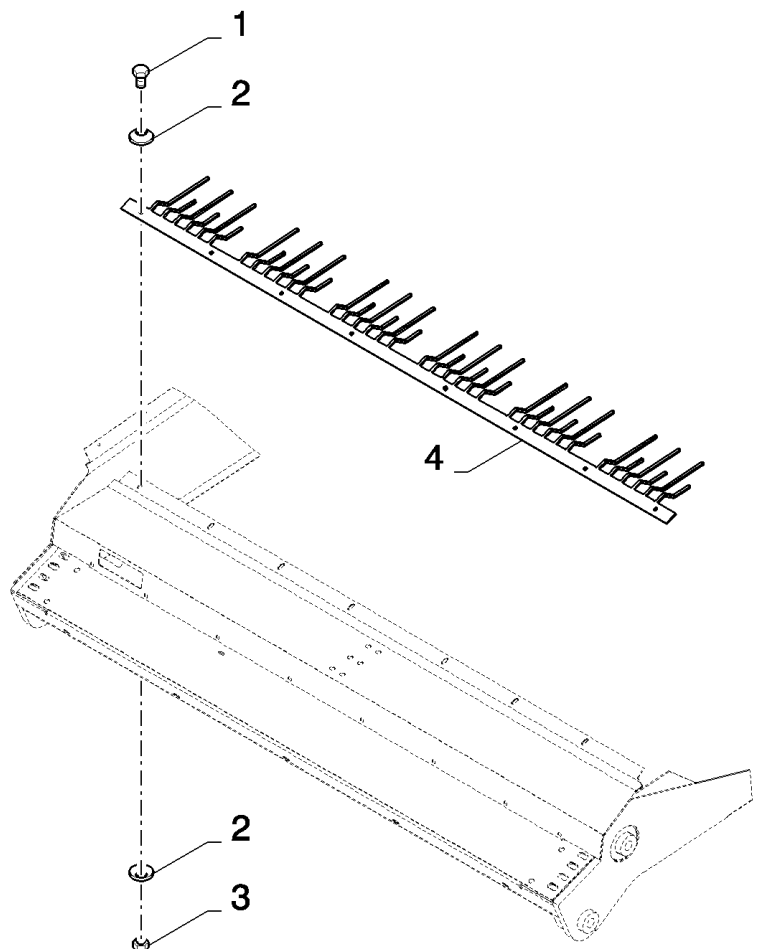

15.217(01) GRAIN PAN, REMOVABLE

CSX7080 D660 - COMBINE (9/08-)

15.217(01) GRAIN PAN, REMOVABLE

сылка	Номер детали	Кол-во	Описание
1	86508568	AR	SCREW, Hex, M6 x 16, 8.8,
2	322357	AR	WASHER, SPRING, Belleville, M6,
3	9706755	AR	NUT, M6, CI 8,
4	84452950	1	RAKE, , FOR CSX7040, CSX7050 AND CSX7060 ONLY
4	84446434	1	RAKE, , FOR CSX7070 AND CSX7080 ONLY
5	445395	AR	RIVET, Pop, M4.8 x 18.1,
6	84072726	2	PLATE, FIXING,
7	84072358	2	CANVAS,
8	140045	2	WASHER, SPRING, Belleville, M10,
9	43140	2	BOLT, Hex, M10 x 30, 8.8, Full Thd,
10	84431049	1	PLATE, FIXING, , FOR CSX7040, CSX7050 AND CSX7060 ONLY
10	84072727	1	PLATE, FIXING, , FOR CSX7070 AND CSX7080 ONLY
11	84431030	1	CANVAS, , FOR CSX7040, CSX7050 AND CSX7060 ONLY
11	84072359	1	CANVAS, , FOR CSX7070 AND CSX7080 ONLY
12	84431181	1	GRAIN PAN, , FOR CSX7040, CSX7050 AND CSX7060 ONLY
12	84431299	1	GRAIN PAN, , FOR CSX7070 AND CSX7080 ONLY