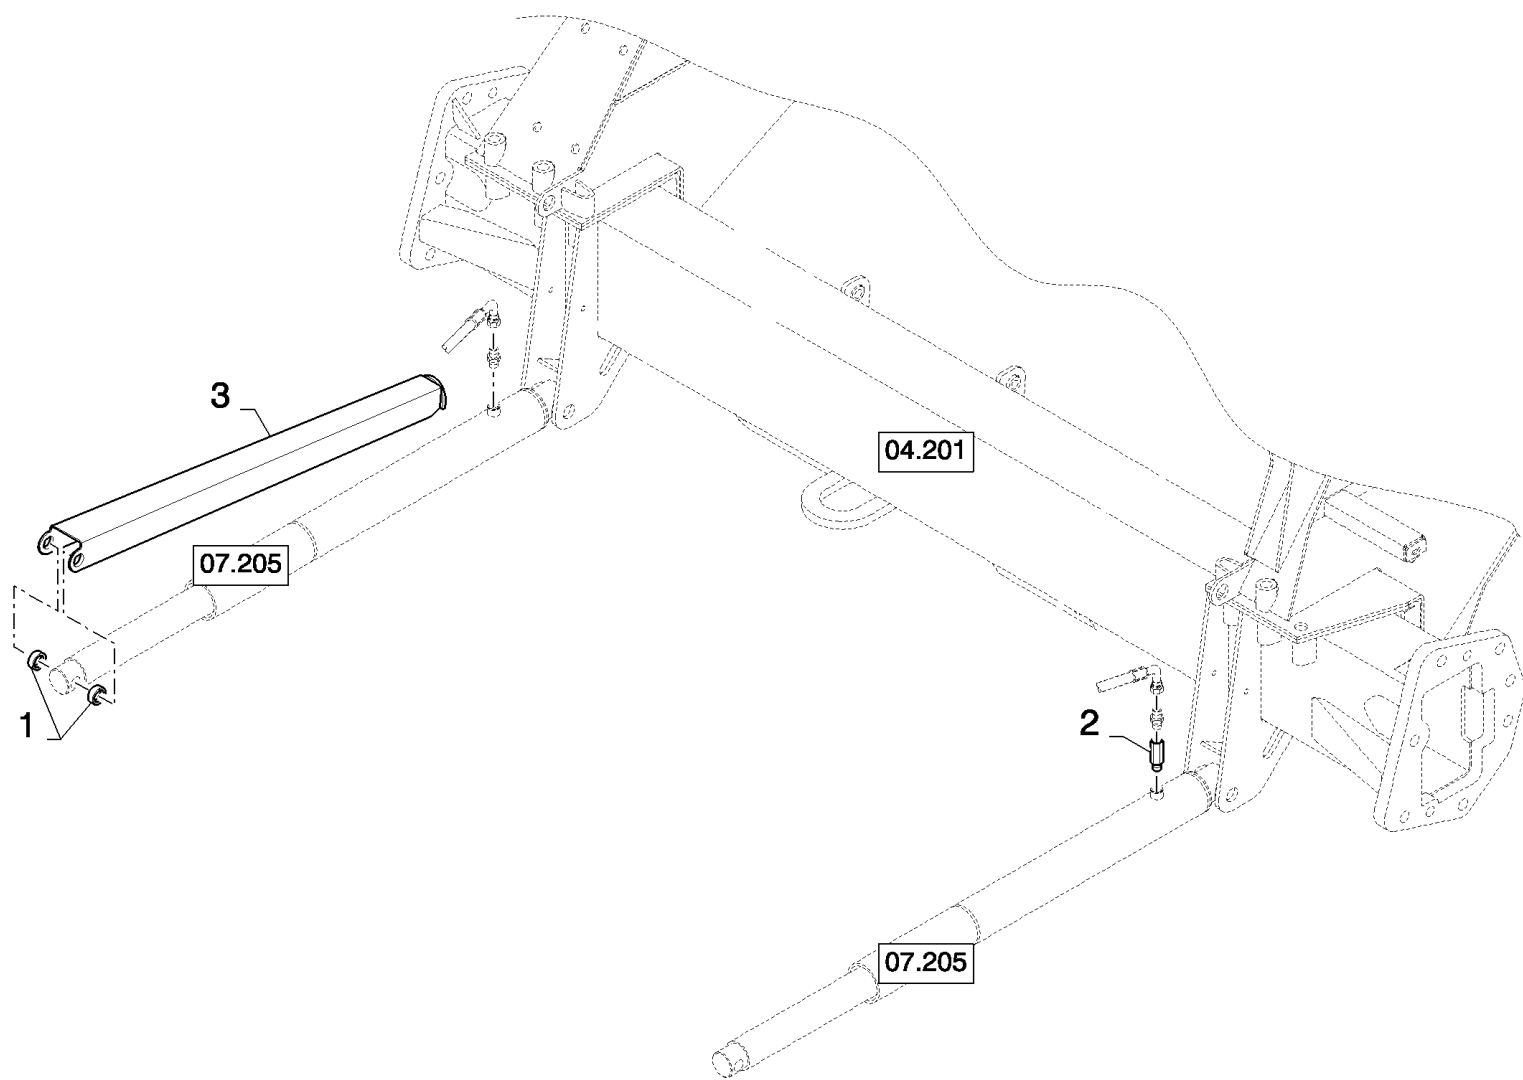

CSX7080 D660 - COMBINE (9/08-)

07.210(01) CYLINDERS, STRAW ELEVATOR, FOR ITALY

сылка	Номер детали	Кол-во	Описание
1	84071307	2	BUSHING,
2	84446999	1	VALVE, CHECK, , FOR FLIP-UP CORNHEADER ONLY
3	84073733	1	BUSHING,