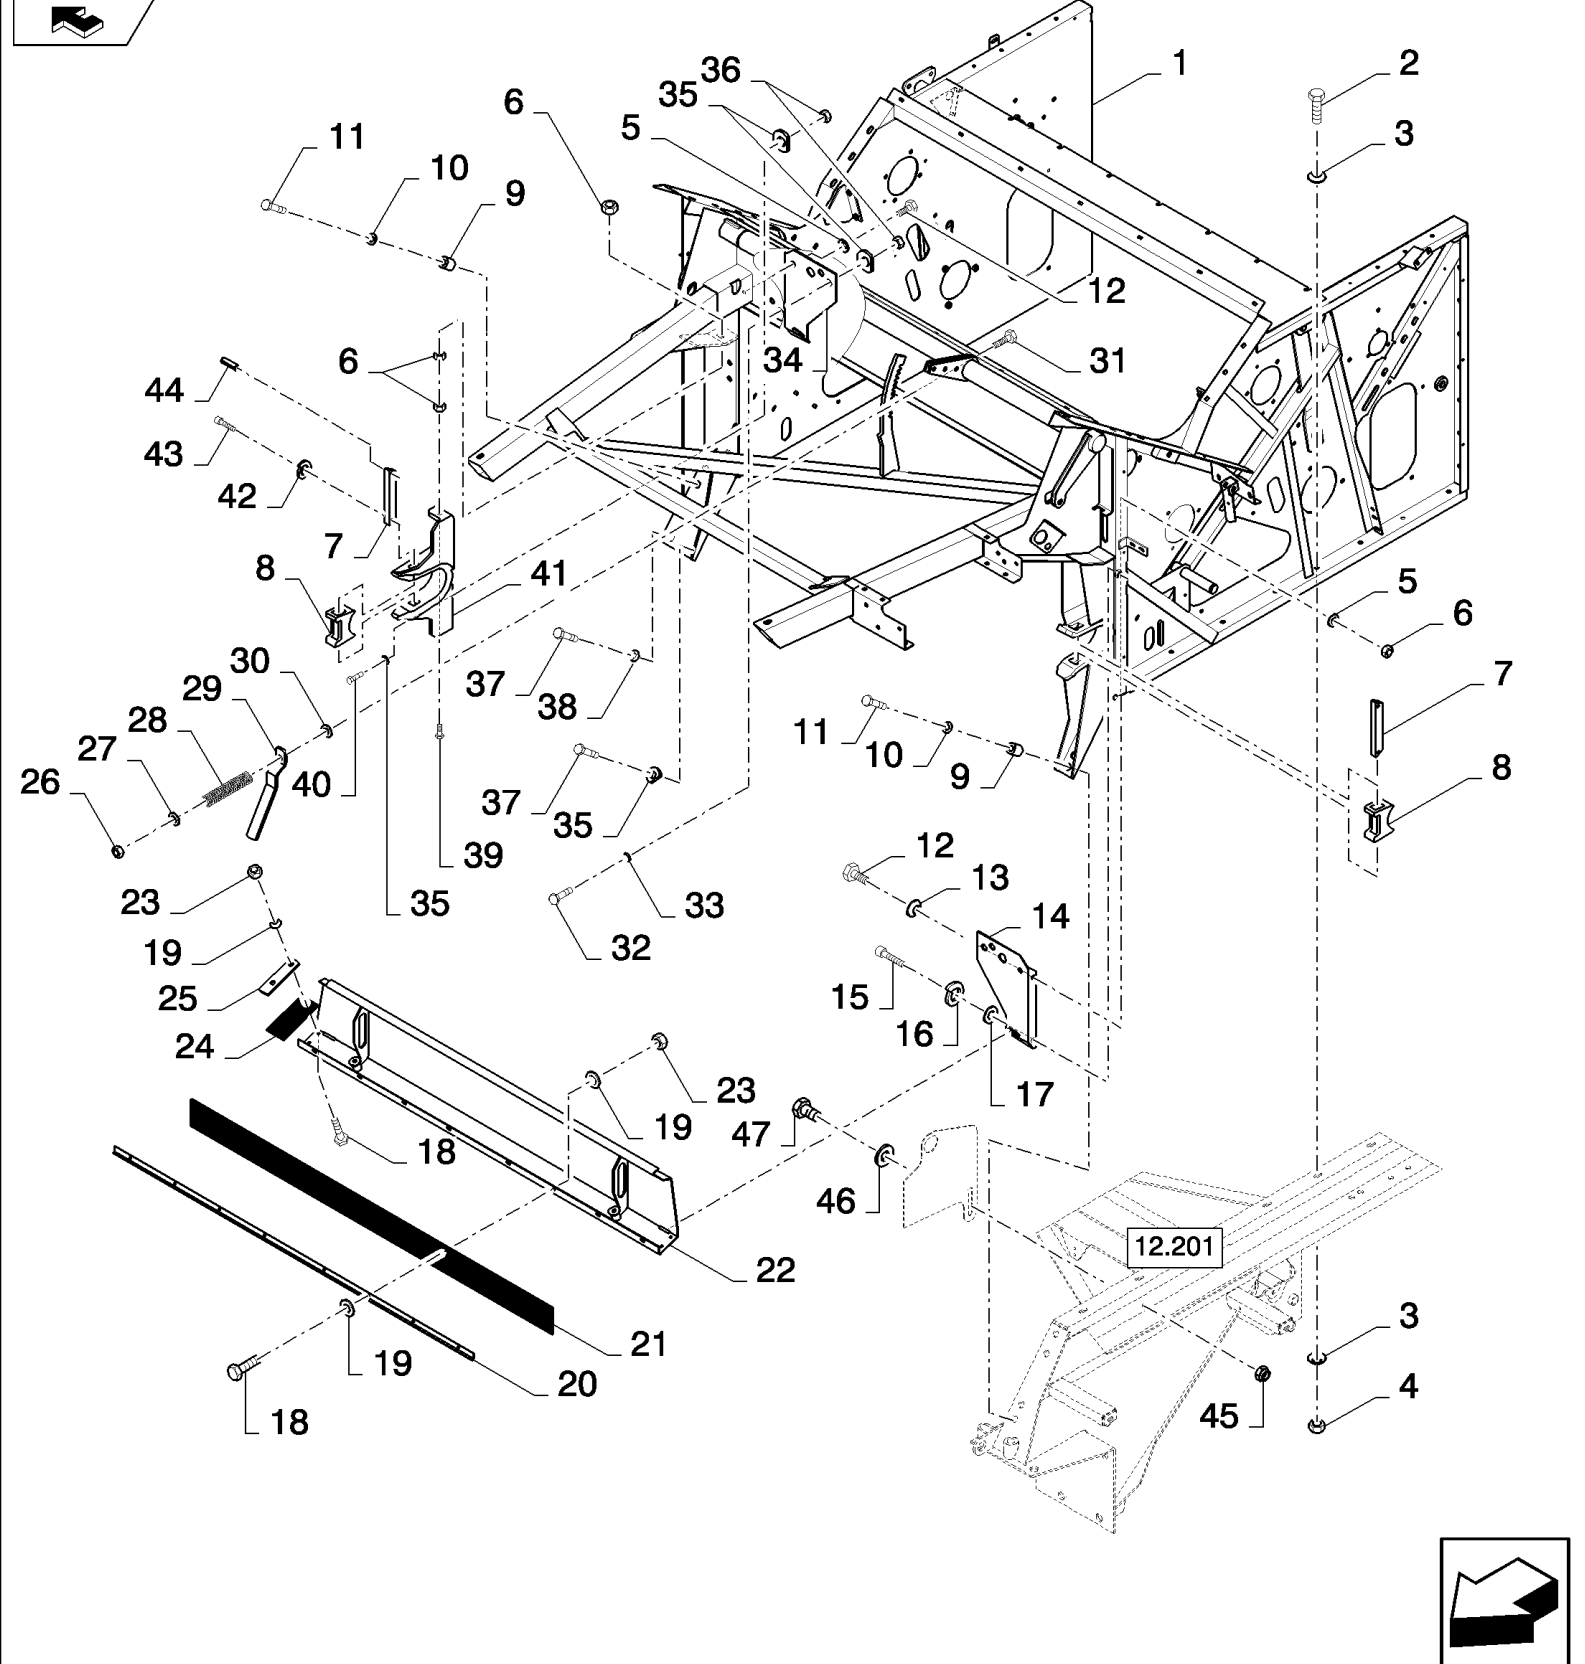

12.208(01) FRAME, THRESHING - WITH ROTARY SEPARATOR

12.208(01) FRAME, THRESHING - WITH ROTARY SEPARATOR

сылка	Номер детали	Кол-во	Описание
1	84431554	1	FRAME, , FOR CSX7040, CSX7050, CSX7050 HILLSIDE AND CSX7060 ONLY, BSN C663
1	84076484	1	FRAME, , FOR CSX7070 AND CSX7080 ONLY, BSN C663
1	87710569	1	FRAME, , WITH ROTARY SEPARATOR, FOR CSX7040, CSX7050, CSX7050 HILLSIDE AND CSX7060 ONLY, ASN D664
1	87710566	1	FRAME, , FOR CSX7070 AND CSX7080 ONLY, WITHOUT ROTARY SEPARATOR, ASN D664
1	87710518	1	FRAME, , FOR CSX7070 AND CSX7080 ONLY, WITH ROTARY SEPARATOR, ASN D664
1	87710571	1	FRAME, , WITHOUT ROTARY SEPARATOR, FOR CSX7040, CSX7050, CSX7050 HILLSIDE AND CSX7060 ONLY, ASN D664
2	43140	12	BOLT, Hex, M10 x 30, 8.8, Full Thd,
3	140045	24	WASHER, SPRING, Belleville, M10,
4	100016	12	NUT, M10, CI 8,
5	140046	4	WASHER, SPRING, Belleville, M12,
6	9706685	5	NUT, M12, CI 8,
7	9509745	2	BRACKET,
8	84100382	2	CLAMP,
9	84073777	8	BUSHING,
10	394631	8	WASHER, M17 x 34 x 4, HT,
11	120093	8	BOLT, Hex, M16 x 80, 8.8,
12	9706687	4	BOLT, Hex, M12 x 30, 8.8, Full Thd,
13	140018	2	WASHER, M12 x 24 x 2.5,
14	84075281	1	PLATE, LH
15	86512143	2	SCREW, Hex Soc Hd, M12 x 70, 12.9, M12x70
16	412123	2	WASHER, M12 x 21 x 2.6 Thk,
17	140084	2	WASHER, 12MM
18	120100	11	BOLT, Hex, M6 x 20, 8.8,
19	322357	20	WASHER, SPRING, Belleville, M6,
20	399397	1	SUPPORT, , FOR CSX7040, CSX7050, CSX7050 HILLSIDE AND CSX7060 ONLY
20	390374	1	PLATE, FIXING, , FOR CSX7070 AND CSX7080 ONLY
21	922309	1	CANVAS, , FOR CSX7040, CSX7050, CSX7050 HILLSIDE AND CSX7060 ONLY
21	84818316	1	STRIP, RUBBER, , FOR CSX7070 AND CSX7080 ONLY
22	84432430	1	COVER, , FOR CSX7040, CSX7050, CSX7050 HILLSIDE AND CSX7060 ONLY
22	84075272	1	COVER, , FOR CSX7070 AND CSX7080 ONLY
23	353308	11	NUT, M6 x 1, CI 8,
24	84075149	2	CANVAS,
25	84075180	2	PLATE, FIXING,
26	412141	3	NUT, LOCK, M10 x 1.5, CI 8,
27	378244	3	WASHER, M10 x 24 x 2 Thk,
28	539991	3	SPRING,
29	84434366	3	LEVER,
30	140042	3	WASHER, M10 x 34 x 3,
31	120073	3	BOLT, Hex, M10 x 80, 8.8,
32	43167	4	BOLT, Hex, M16 x 30, 8.8, Full Thd,
33	140048	4	WASHER, SPRING, Belleville, M16,
34	84075282	1	PLATE, RH
35	333041	13	WASHER, 16MM