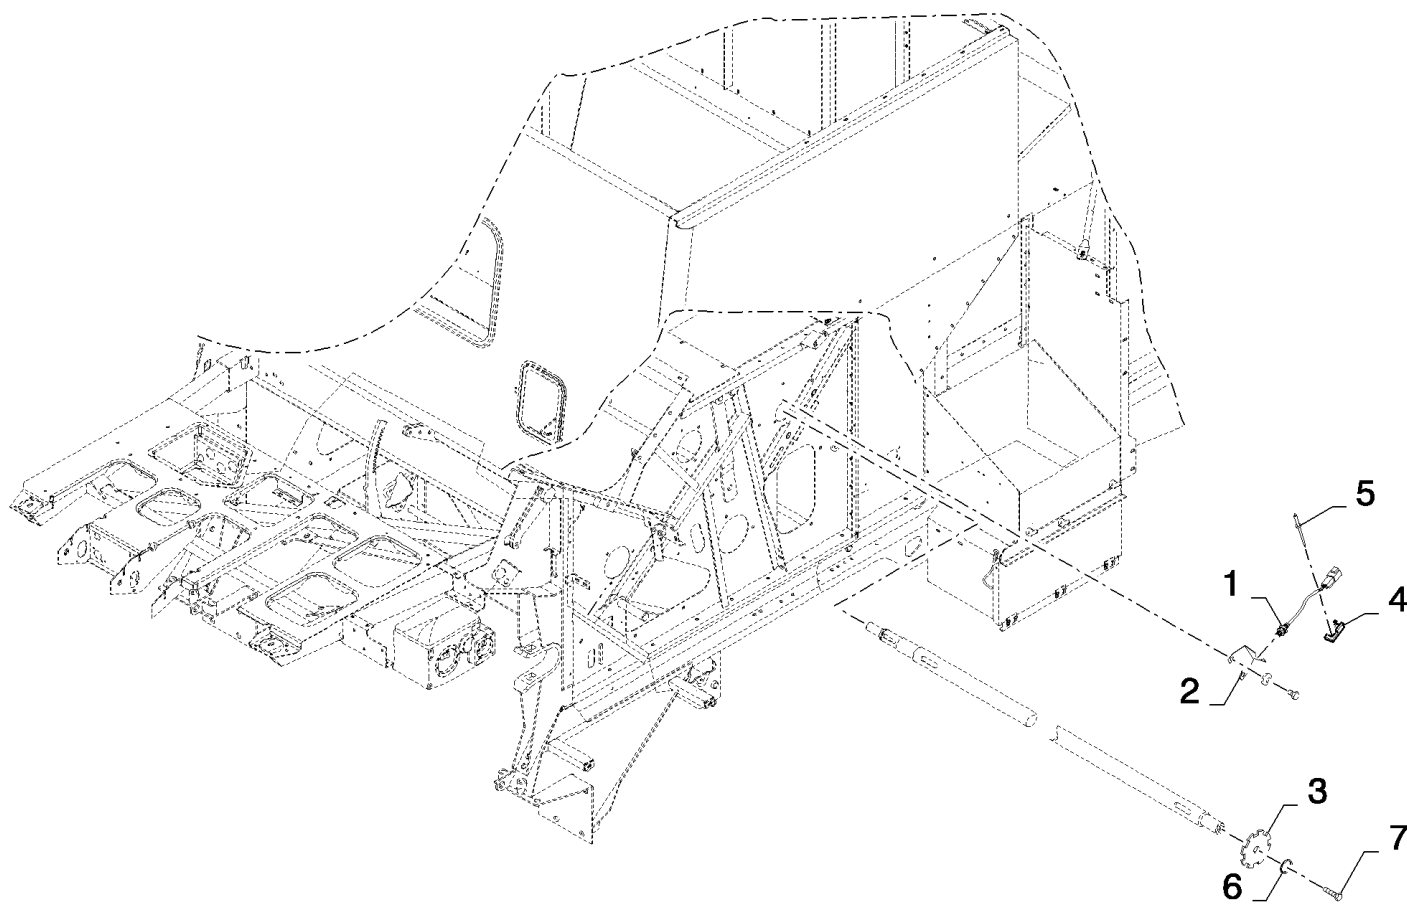

CSX7080 D660 - COMBINE (9/08-)

06.234(01) ROTARY SEPARATOR - SENSOR

сылка	Номер детали	Кол-во	Описание
1	84058861	1	SENSOR, B11 - ROTARY SEPARATOR SPEED SENSOR
2	84077974	1	SUPPORT,
3	84077929	1	DISC,
4	84058832	1	CLIP,
5	445394	1	RIVET, Pop, M4.8 x 12.7,
6	140045	1	WASHER, SPRING, Belleville, M10,
7	43138	1	BOLT, Hex, M10 x 20, 8.8, Full Thd,