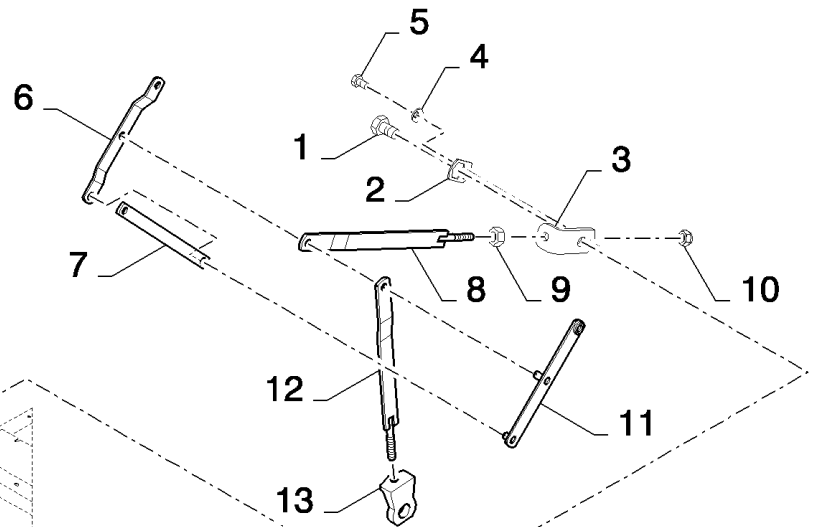

14.212(01) CONCAVE, ADJUSTMENT

14.213
14.219

14.212(01) CONCAVE, ADJUSTMENT

сылка	Номер детали	Кол-во	Описание
1	382101	2	BOLT, Hex, M20 x 80, 8.8,
2	434568	2	PLATE, LOCKING,
3	87515310	1	BRACKET,
4	378056	2	BOLT, Hex, M6 x 10, 8.8, Full Thd,
5	322357	2	WASHER, SPRING, Belleville, M6,
6	80450358	2	TIE-ROD,
7	84073937	2	LEVER,
8	84073915	1	LEVER,
9	100020	4	NUT, M16, CI 8,
10	412066	4	NUT, LOCK, M16 x 2, CI 8,
11	84073630	2	LEVER,
12	84073647	2	LEVER,
13	748975	2	SUPPORT,
14	120090	2	BOLT, Hex, M16 x 50, 8.8,
15	87515304	1	LEVER,
16	84431035	1	LEVER,
17	86000441	2	NUT, M16 x 2, CI 8,
18	9706694	4	NUT, M20, CI 8,
19	322359	2	WASHER, SPRING, Belleville, M20,
20	84072025	2	BUSHING,
21	140090	2	WASHER, 17MM
22	130007	6	PIN, SPLIT (COTTER), M4 x 25,
23	84807740	1	BELLOWS,
24	84431052	2	PLATE,
25	300865	1	PIN, LOCK, M3 x 20, Slotted,
26	380840	2	PIN, CLEVIS, M16 x 30,
27	84007392	2	BOLT, CARRIAGE, Short NK, M20 x 100, CI8.8, M20x100
28	332749	1	HANDLE GRIP,
29	129979	1	O-RING, -115, 70 Duro, .674" ID x .103" Thk,
30	9818347	1	PUSH BUTTON,
31	9706690	1	NUT, M8, CI 8,
32	84441780	1	SPRING,
33	84441758	1	WASHER,
34	84075496	1	LEVER,
35	140016	1	WASHER, M8 x 16 x 1.6,
36	140046	3	WASHER, SPRING, Belleville, M12,
37	9706685	3	NUT, M12, CI 8,
38	86629541	3	BOLT, Hex, M12 x 40, 8.8, Full Thd,
39	140018	3	WASHER, M12 x 24 x 2.5,
40	84075419	1	ROD,