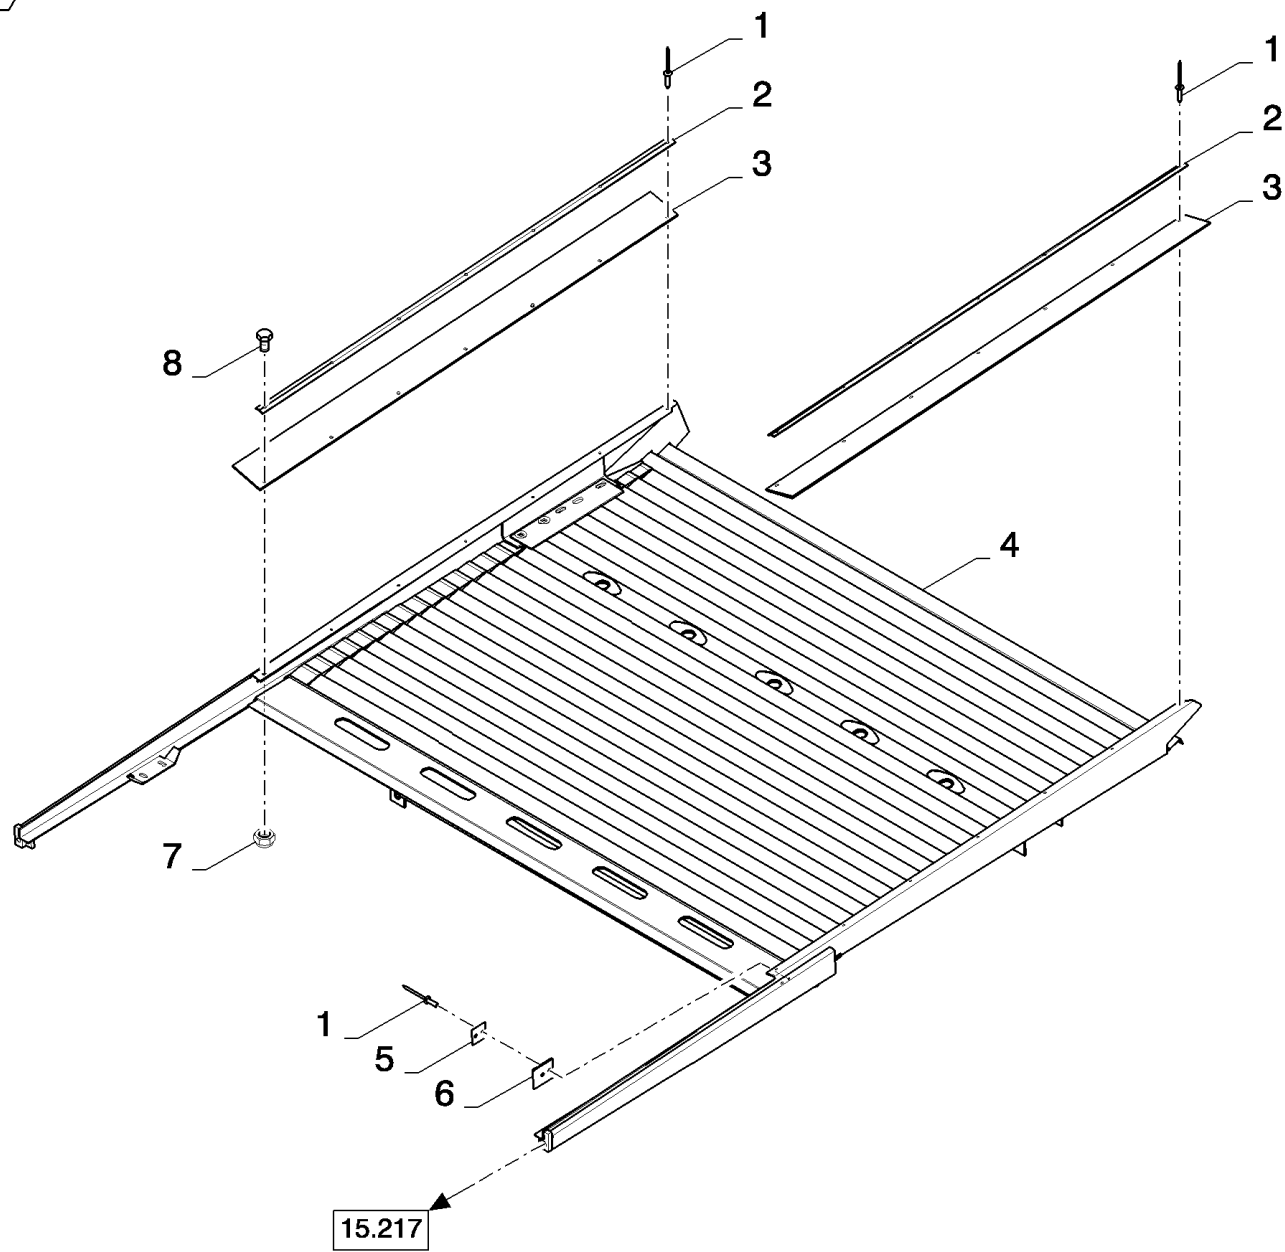

15.215(01) GRAIN PAN, REMOVABLE

CSX7080 D660 - COMBINE (9/08-)

15.215(01) GRAIN PAN, REMOVABLE

сылка	Номер детали	Кол-во	Описание
1	445395	AR	RIVET, Pop, M4.8 x 18.1,
2	84072565	2	PLATE, FIXING,
3	84072563	2	CANVAS,
4	84989783	1	GRAIN PAN, , FOR CSX7040, CSX7050 AND CSX7060 ONLY
4	84989727	1	GRAIN PAN, , FOR CSX7070 AND CSX7080 ONLY
5	84073793	2	PLATE, FIXING,
6	84073720	2	CANVAS,
7	353308	2	NUT, M6 x 1, CI 8,
8	120100	2	BOLT, Hex, M6 x 20, 8.8,