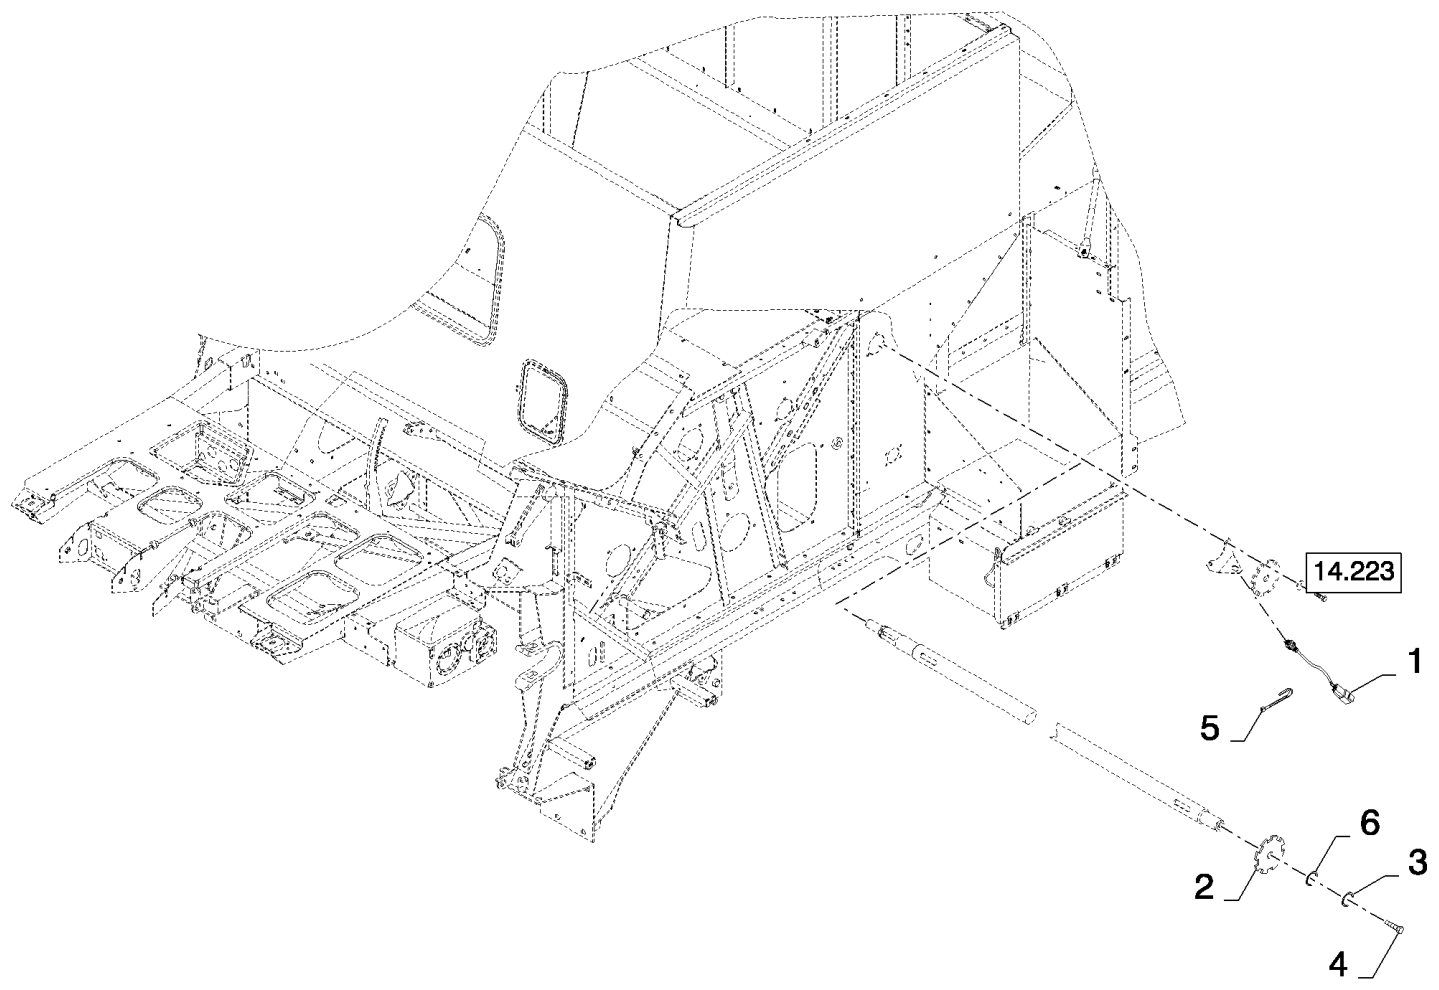

CSX7080 D660 - COMBINE (9/08-)

06.235(01) STRAW FLOW BEATER

сылка	Номер детали	Кол-во	Описание
1	84058861	1	SENSOR, B11 - STRAW FLOW BEATER SENSOR
2	84077929	1	DISC,
3	140045	1	WASHER, SPRING, Belleville, M10,
4	43138	1	BOLT, Hex, M10 x 20, 8.8, Full Thd,
5	86566990	2	STRAP, CABLE, M4.8 x 292 L,
6	140042	1	WASHER, M10 x 34 x 3,