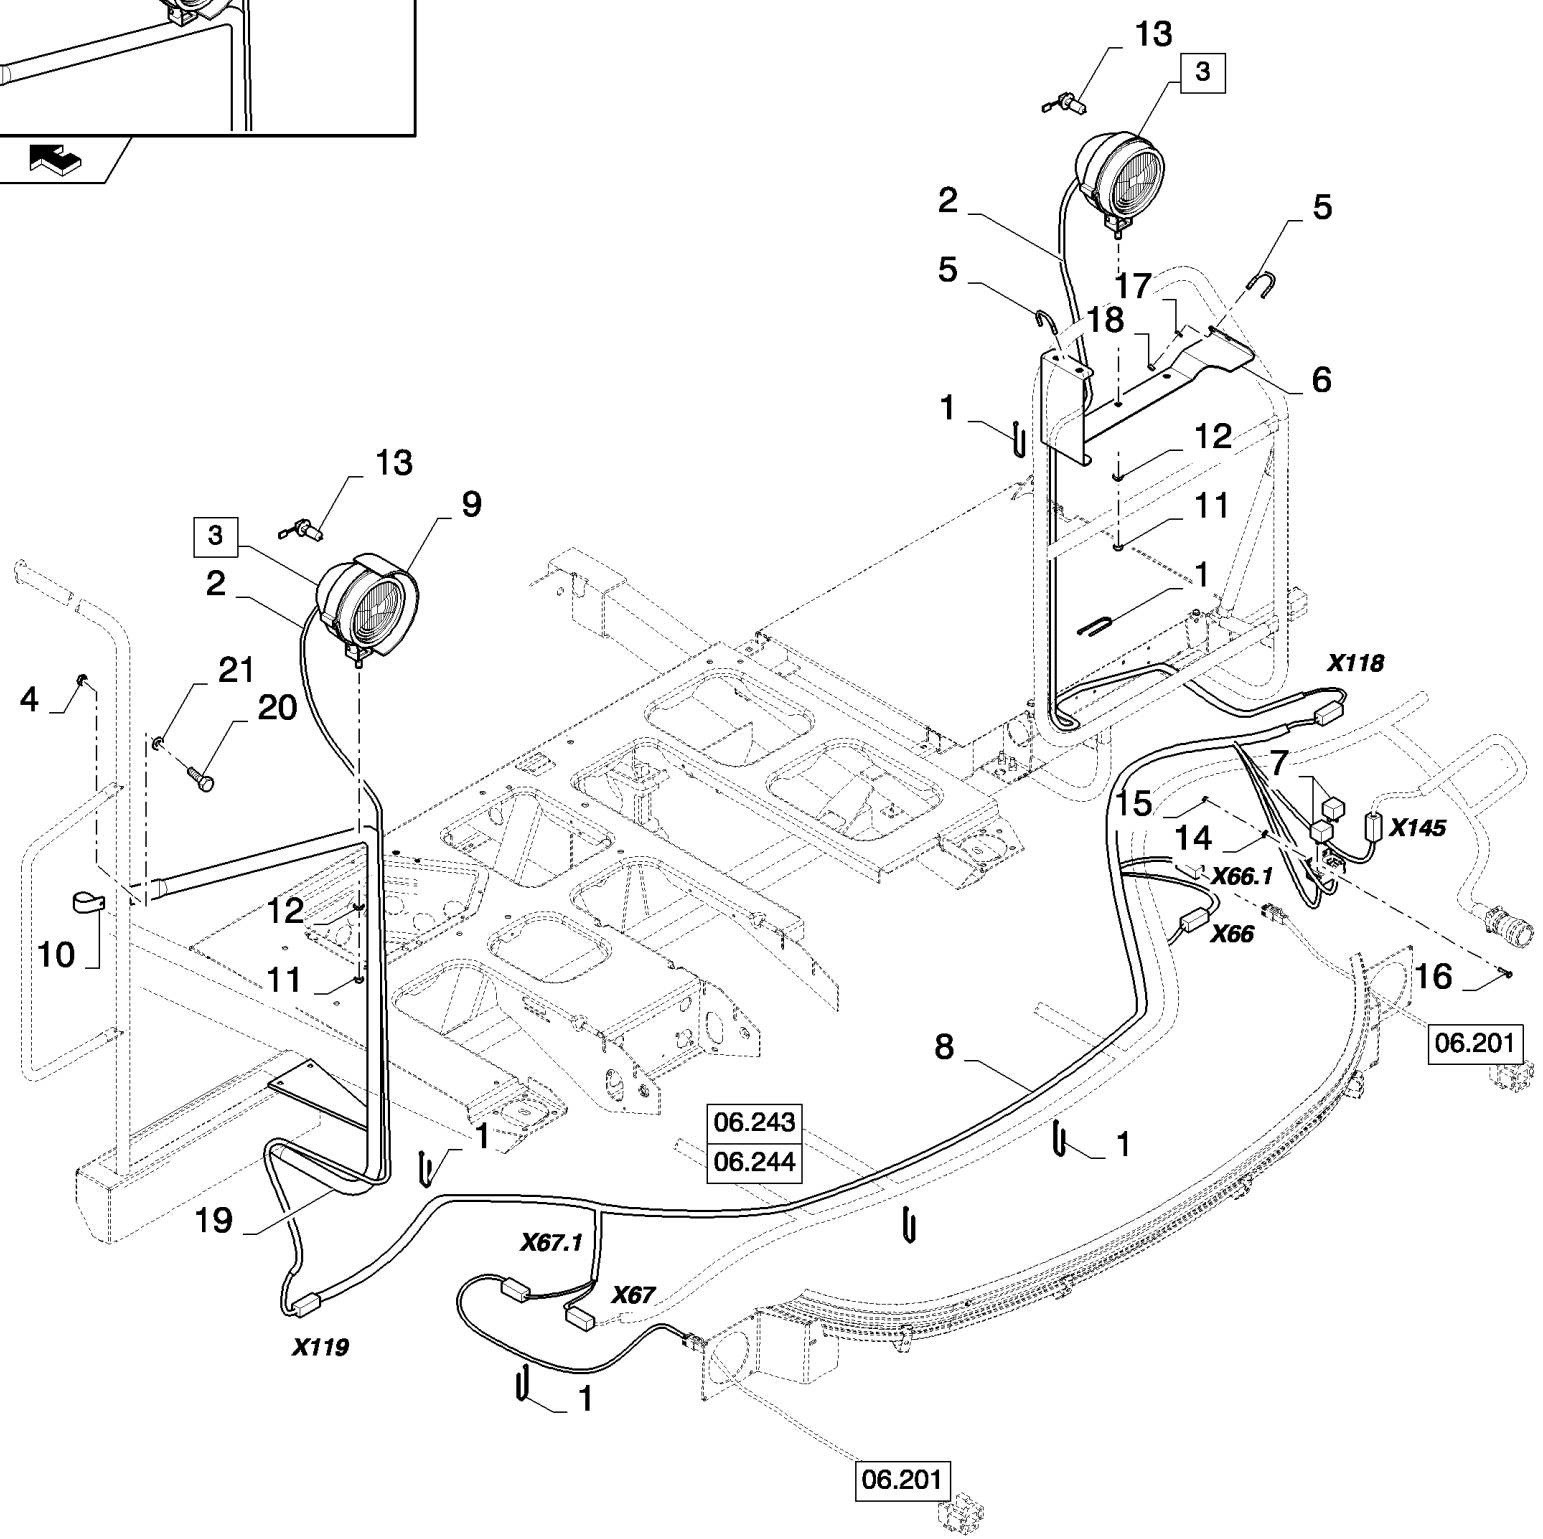

06.208(01) ADDITIONAL LIGHTS FOR MAIZE HEADER - FOR LATERALE ONLY

06.208(01) ADDITIONAL LIGHTS FOR MAIZE HEADER - FOR LATERALE ONLY

сылка	Номер детали	Кол-во	Описание
1	86566990	18	STRAP, CABLE, M4.8 x 292 L,
2	84448631	2	HARNESS, WIRE, , SEE FIGURE 06.547/06.549
3	418863	2	LAMP, (11 to 13)
4	9628098	1	NUT, LOCK, M8 x 1.25, CI 10,
5	84448555	2	U-BOLT,
6	84127358	1	SUPPORT, , FOR PIVOTING LADDER ONLY
6	84448518	1	SUPPORT,
7	84000651	2	RELAY,
8	84448868	1	HARNESS, WIRE, , SEE FIGURE 06.545
9	84039151	1	PLATE, COVER,
10	9513271	1	CLAMP,
11	NS	2	NOT SERVICED,
12	NS	2	NOT SERVICED,
13	446592	2	BULB, H4, 12V, 60/55W,
14	322356	2	WASHER, BELLEVILLE, M5.1 x 12 x 1.85, HDN,
15	86508813	2	NUT, M5, CI 8,
16	120098	2	BOLT, Hex, M5 x 20, 8.8, Full Thd,
17	322357	4	WASHER, SPRING, Belleville, M6,
18	9706755	4	NUT, M6, CI 8,
19	87516453	1	SUPPORT,
20	120104	1	BOLT, Hex, M8 x 20, 8.8,
21	378243	1	WASHER, M8,