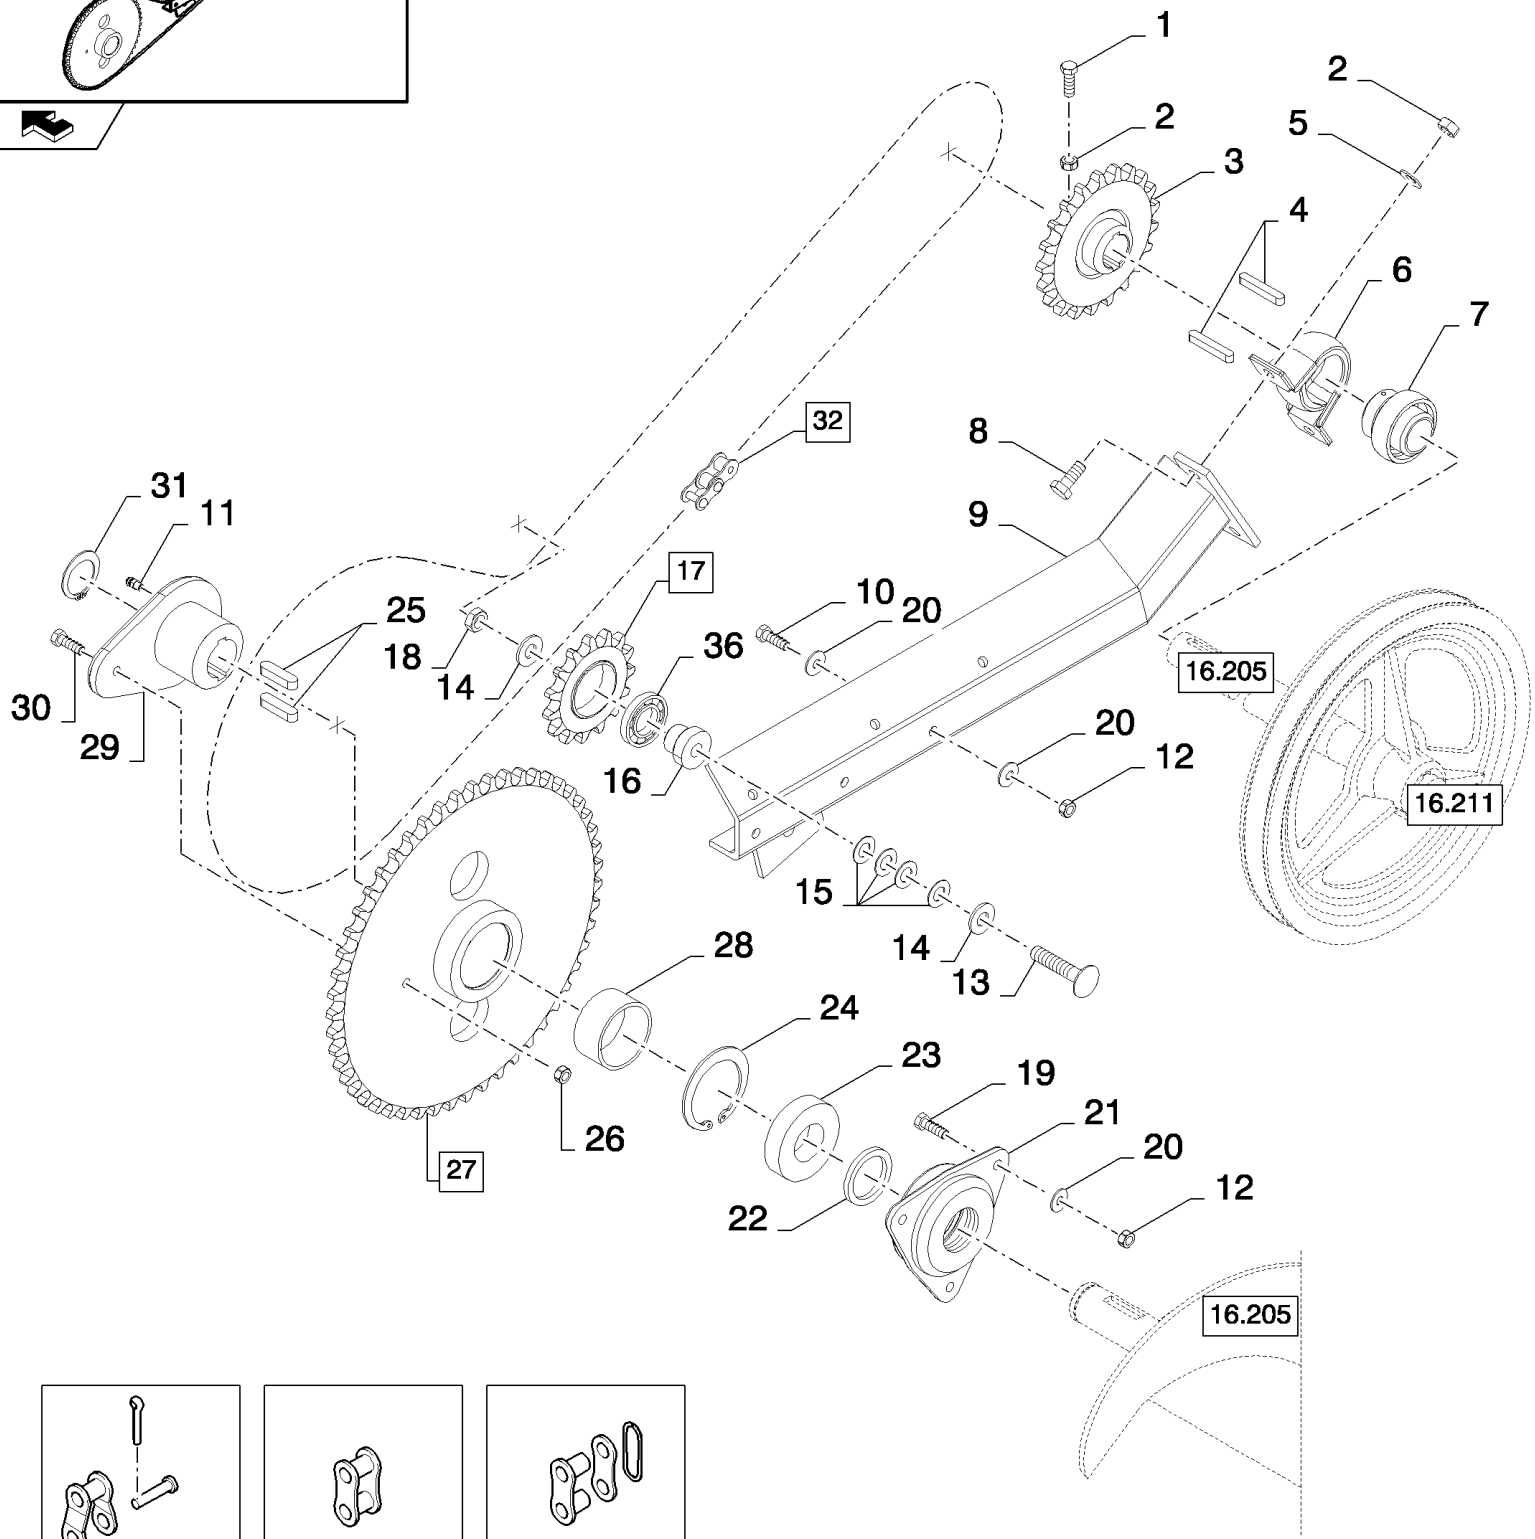

16.214(01) UNLOADING AUGER

CSX7080 D660 - COMBINE (9/08-)

16.214(01) UNLOADING AUGER

сылка	Номер детали	Кол-во	Описание
1	43138	1	BOLT, Hex, M10 x 20, 8.8, Full Thd,
2	100016	3	NUT, M10, CI 8,
3	84981078	1	SPROCKET, DRIVEN,
4	170010	2	KEY,
5	140045	2	WASHER, SPRING, Belleville, M10,
6	80399605	1	HOUSING,
7	84069440	1	BEARING, BALL,
8	43139	2	BOLT, Hex, M10 x 25, 8.8, Full Thd,
9	84980406	1	SUPPORT,
10	120104	3	BOLT, Hex, M8 x 20, 8.8,
11	321204	1	NIPPLE, LUBE, M6 x 1, 16mm lg,
12	9706690	6	NUT, M8, CI 8,
13	412097	1	BOLT, CARRIAGE, Short NK, M12 x 60, CI8.8,
14	378245	2	WASHER, M13 x 28 x 2 Thk,
15	140175	4	WASHER, 13MM
16	84071951	1	BUSHING,
17	84980926	1	SPROCKET, (36)
18	412126	1	NUT, LOCK, M12 x 1.75, CI 8,
19	43127	3	BOLT, Hex, M8 x 25, 8.8,
20	322358	9	WASHER, SPRING, Belleville, M8,
21	84980468	1	HOUSING, BEARING,
22	220011	1	SEAL,
23	84438926	1	BEARING, BALL,
24	370018	1	RING, SNAP, M72, Int,
25	354775	2	KEY, M10 x 8 x 40, Par,
26	412250	6	NUT, LOCK, M8 x 1.25, CI 8,
27	84981079	1	SPROCKET, DRIVEN, (28)
28	9819016	1	BUSHING,
29	84980558	1	HUB,
30	43129	6	BOLT, Hex, M8 x 40, 8.8,
31	370004	1	RING, SNAP, M35, Ext,
32	84981073	1	CHAIN, (33 to 35)
33	86595275	1	LINK, OFFSET,
34	86595251	113	LINK, CHAIN,
35	165590	1	LINK, CONNECTING,
36	34439	1	BEARING, BALL,