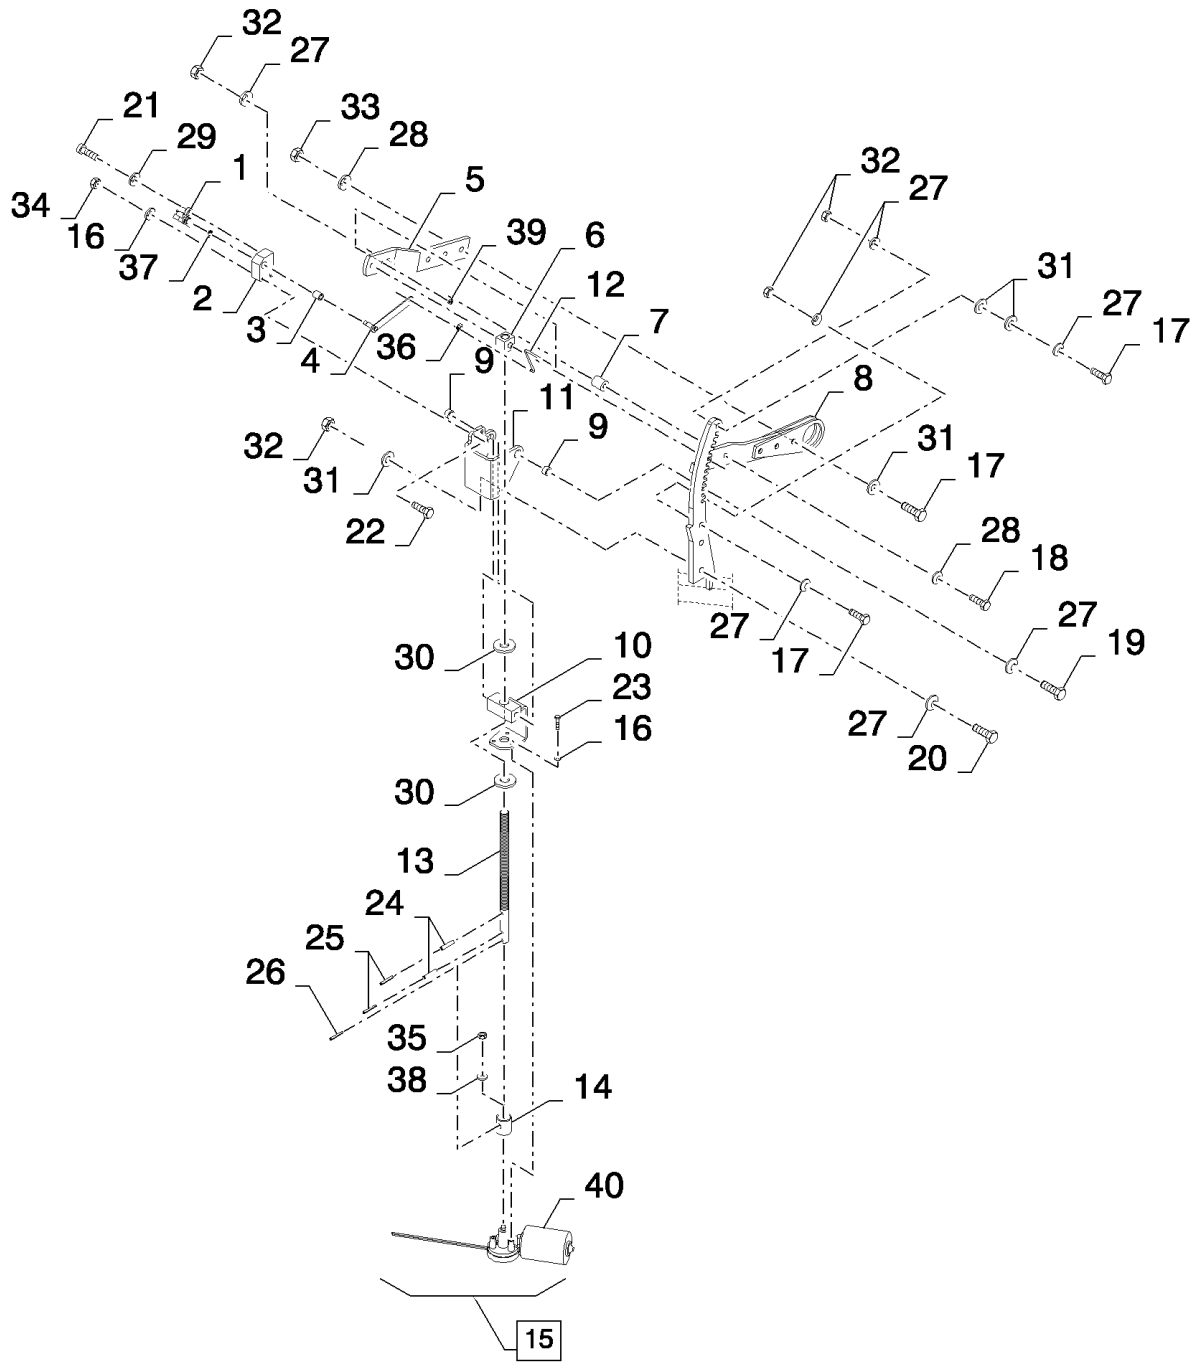

14.225(01) CONCAVE, ELECTRICAL CONTROL

14.225(01) CONCAVE, ELECTRICAL CONTROL

сылка	Номер детали	Кол-во	Описание
1	86977396	1	POTENTIOMETER,
2	84457806	1	BRACKET,
3	86516740	1	BUSHING,
4	84462875	1	ARM,
5	84462828	1	REINFORCEMENT,
6	84462953	1	LINK BLOCK,
7	84439930	1	BUSHING,
8	84462826	1	REINFORCEMENT,
9	84015622	2	BUSHING,
10	84462822	1	SUPPORT,
11	84462824	1	BRACKET,
12	84462876	1	ROD,
13	84462951	1	SHAFT,
14	9831501	1	BUSHING,
15	86579537	1	MOTOR, ELECTRIC, (40)
16	322357	5	WASHER, SPRING, Belleville, M6,
17	9706702	5	BOLT, Hex, M12 x 50, 8.8,
18	120071	1	BOLT, Hex, M10 x 65, 8.8,
19	300388	2	BOLT, Hex, M12 x 25, 8.8,
20	300389	2	BOLT, Hex, M12 x 35, 8.8, Full Thd,
21	86511042	2	SCREW, Cross Pan Hd, M4 x 16,
22	43118	2	BOLT, Hex, M6 x 40, 8.8,
23	86508568	3	SCREW, Hex, M6 x 16, 8.8,
24	86548577	2	PIN, M8 x 40, Slotted,
25	86977792	2	PIN, SPLIT (COTTER), M5 x 40, Slotted,
26	300872	1	PIN, LOCK, M8 x 36, Slotted,
27	140046	13	WASHER, SPRING, Belleville, M12,
28	140045	2	WASHER, SPRING, Belleville, M10,
29	322355	2	WASHER, Belleville, M4,
30	86592703	2	WASHER, M20 x 50 x 6, HT,
31	140018	5	WASHER, M12 x 24 x 2.5,
32	9706685	7	NUT, M12, CI 8,
33	100016	1	NUT, M10, CI 8,
34	9706755	2	NUT, M6, CI 8,
35	9706690	1	NUT, M8, CI 8,
36	9821714	1	CLIP,
37	86000439	1	RING, SNAP, #37, Ext,
38	322358	1	WASHER, SPRING, Belleville, M8,
39	398561	1	CLIP,
40	410448	1	MOTOR, ELECTRIC,