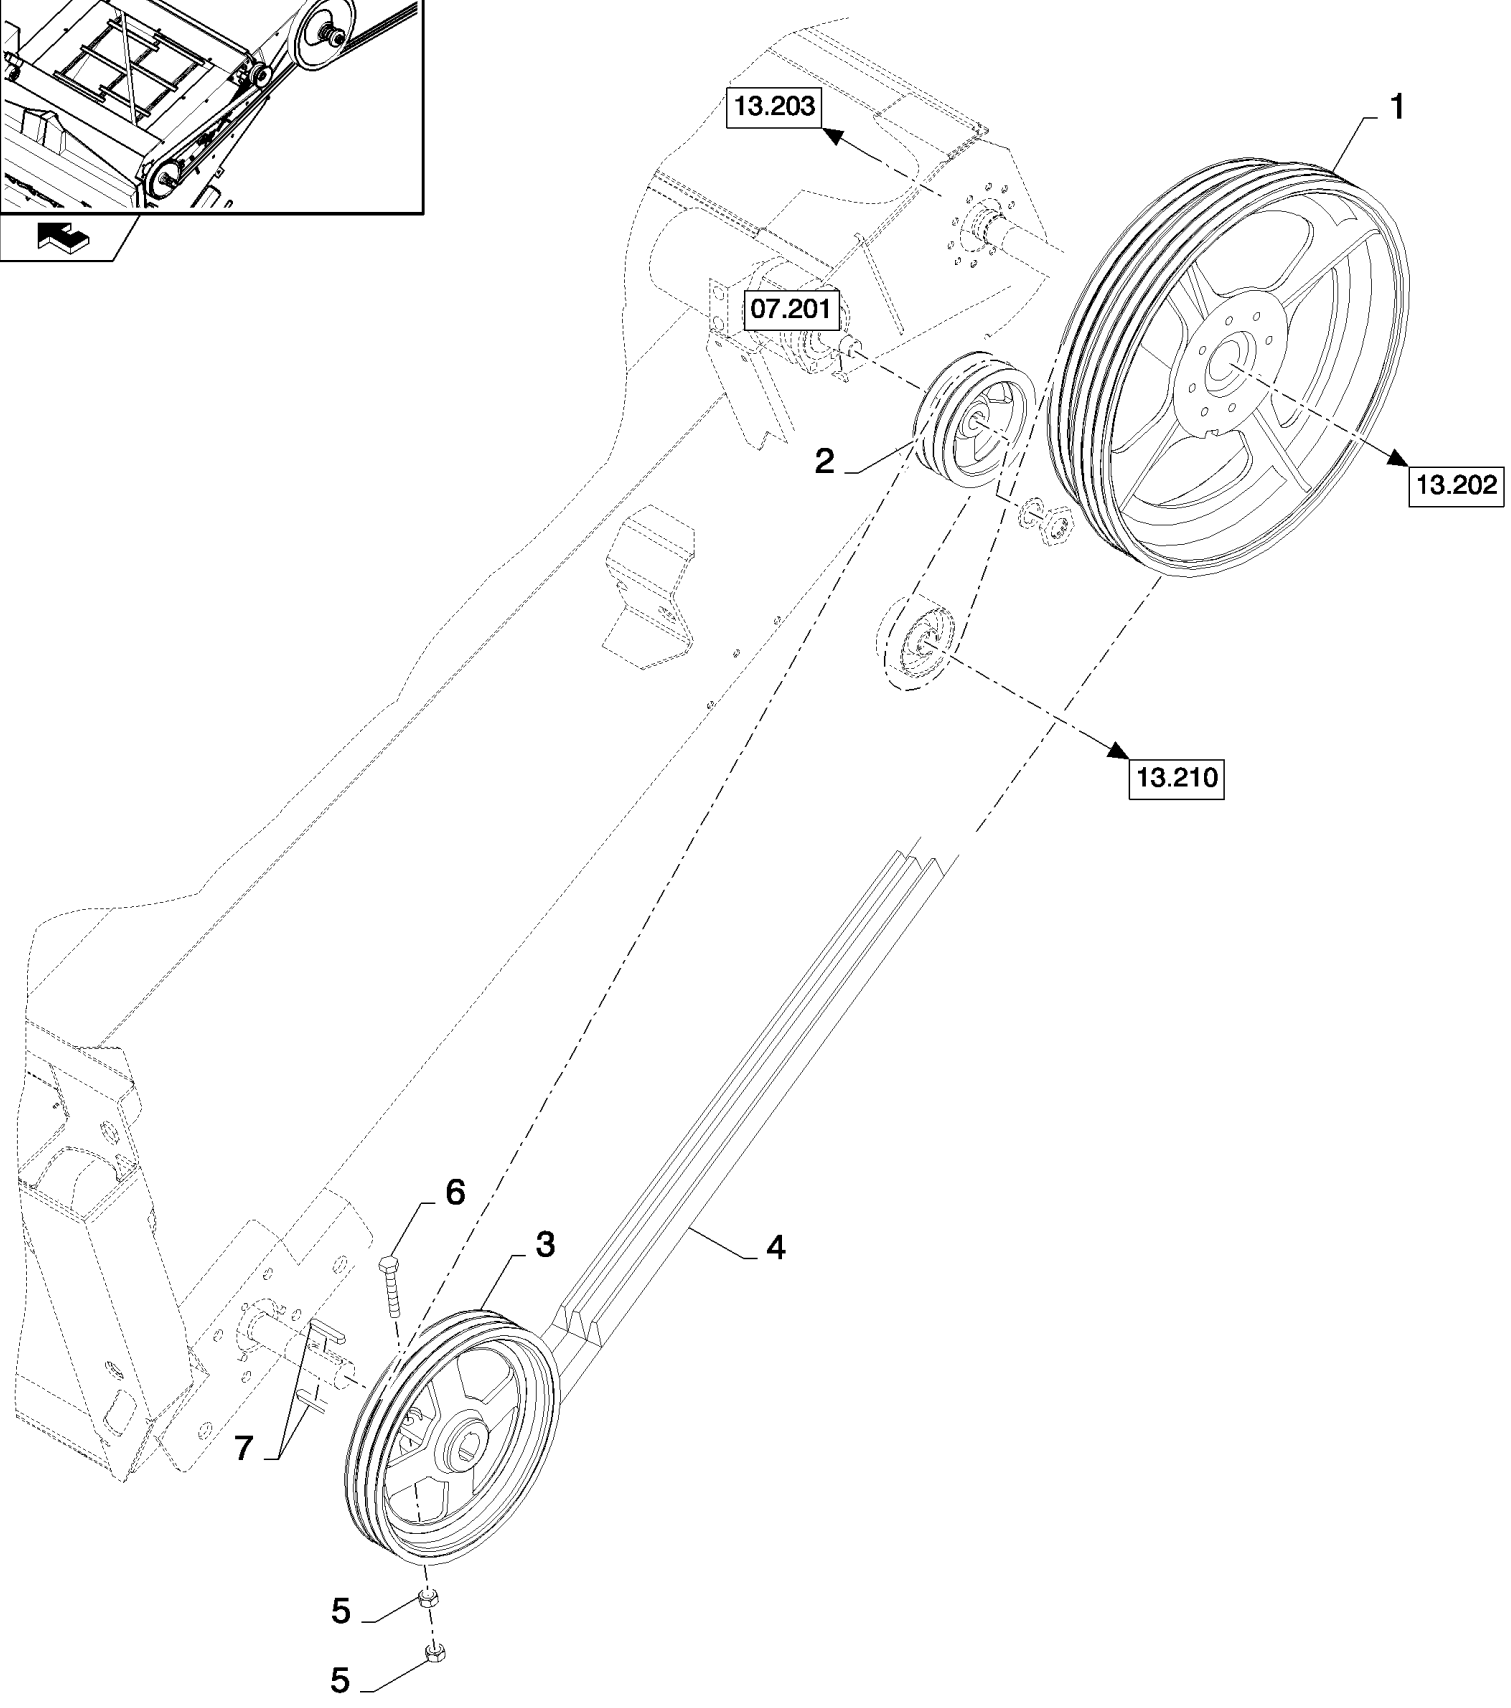

13.208(01) STRAW ELEVATOR DRIVE 3HB AND 2HB

13.208(01) STRAW ELEVATOR DRIVE 3HB AND 2HB

сылка	Номер детали	Кол-во	Описание
1	84981563	1	PULLEY, , FOR 2HB ONLY
1	84980479	1	PULLEY, , FOR 3HB ONLY
2	84981404	1	PULLEY, , FOR 2HB ONLY
2	84980478	1	PULLEY, , FOR 3HB ONLY
3	84982392	1	PULLEY, , FOR 2HB ONLY
3	84980424	1	PULLEY, , FOR 3HB ONLY
4	84981586	1	BELT, TRANSMISSION, , FOR 2HB ONLY
4	84991234	1	BELT, TRANSMISSION, , FOR 3HB ONLY
5	100020	2	NUT, M16, CI 8,
6	350616	1	BOLT, Hex, M16 x 90, 8.8,
7	323190	1	KEY, M10 x 8 x 63, Par, , FOR 2HB ONLY
7	320607	2	KEY, , FOR 3HB ONLY