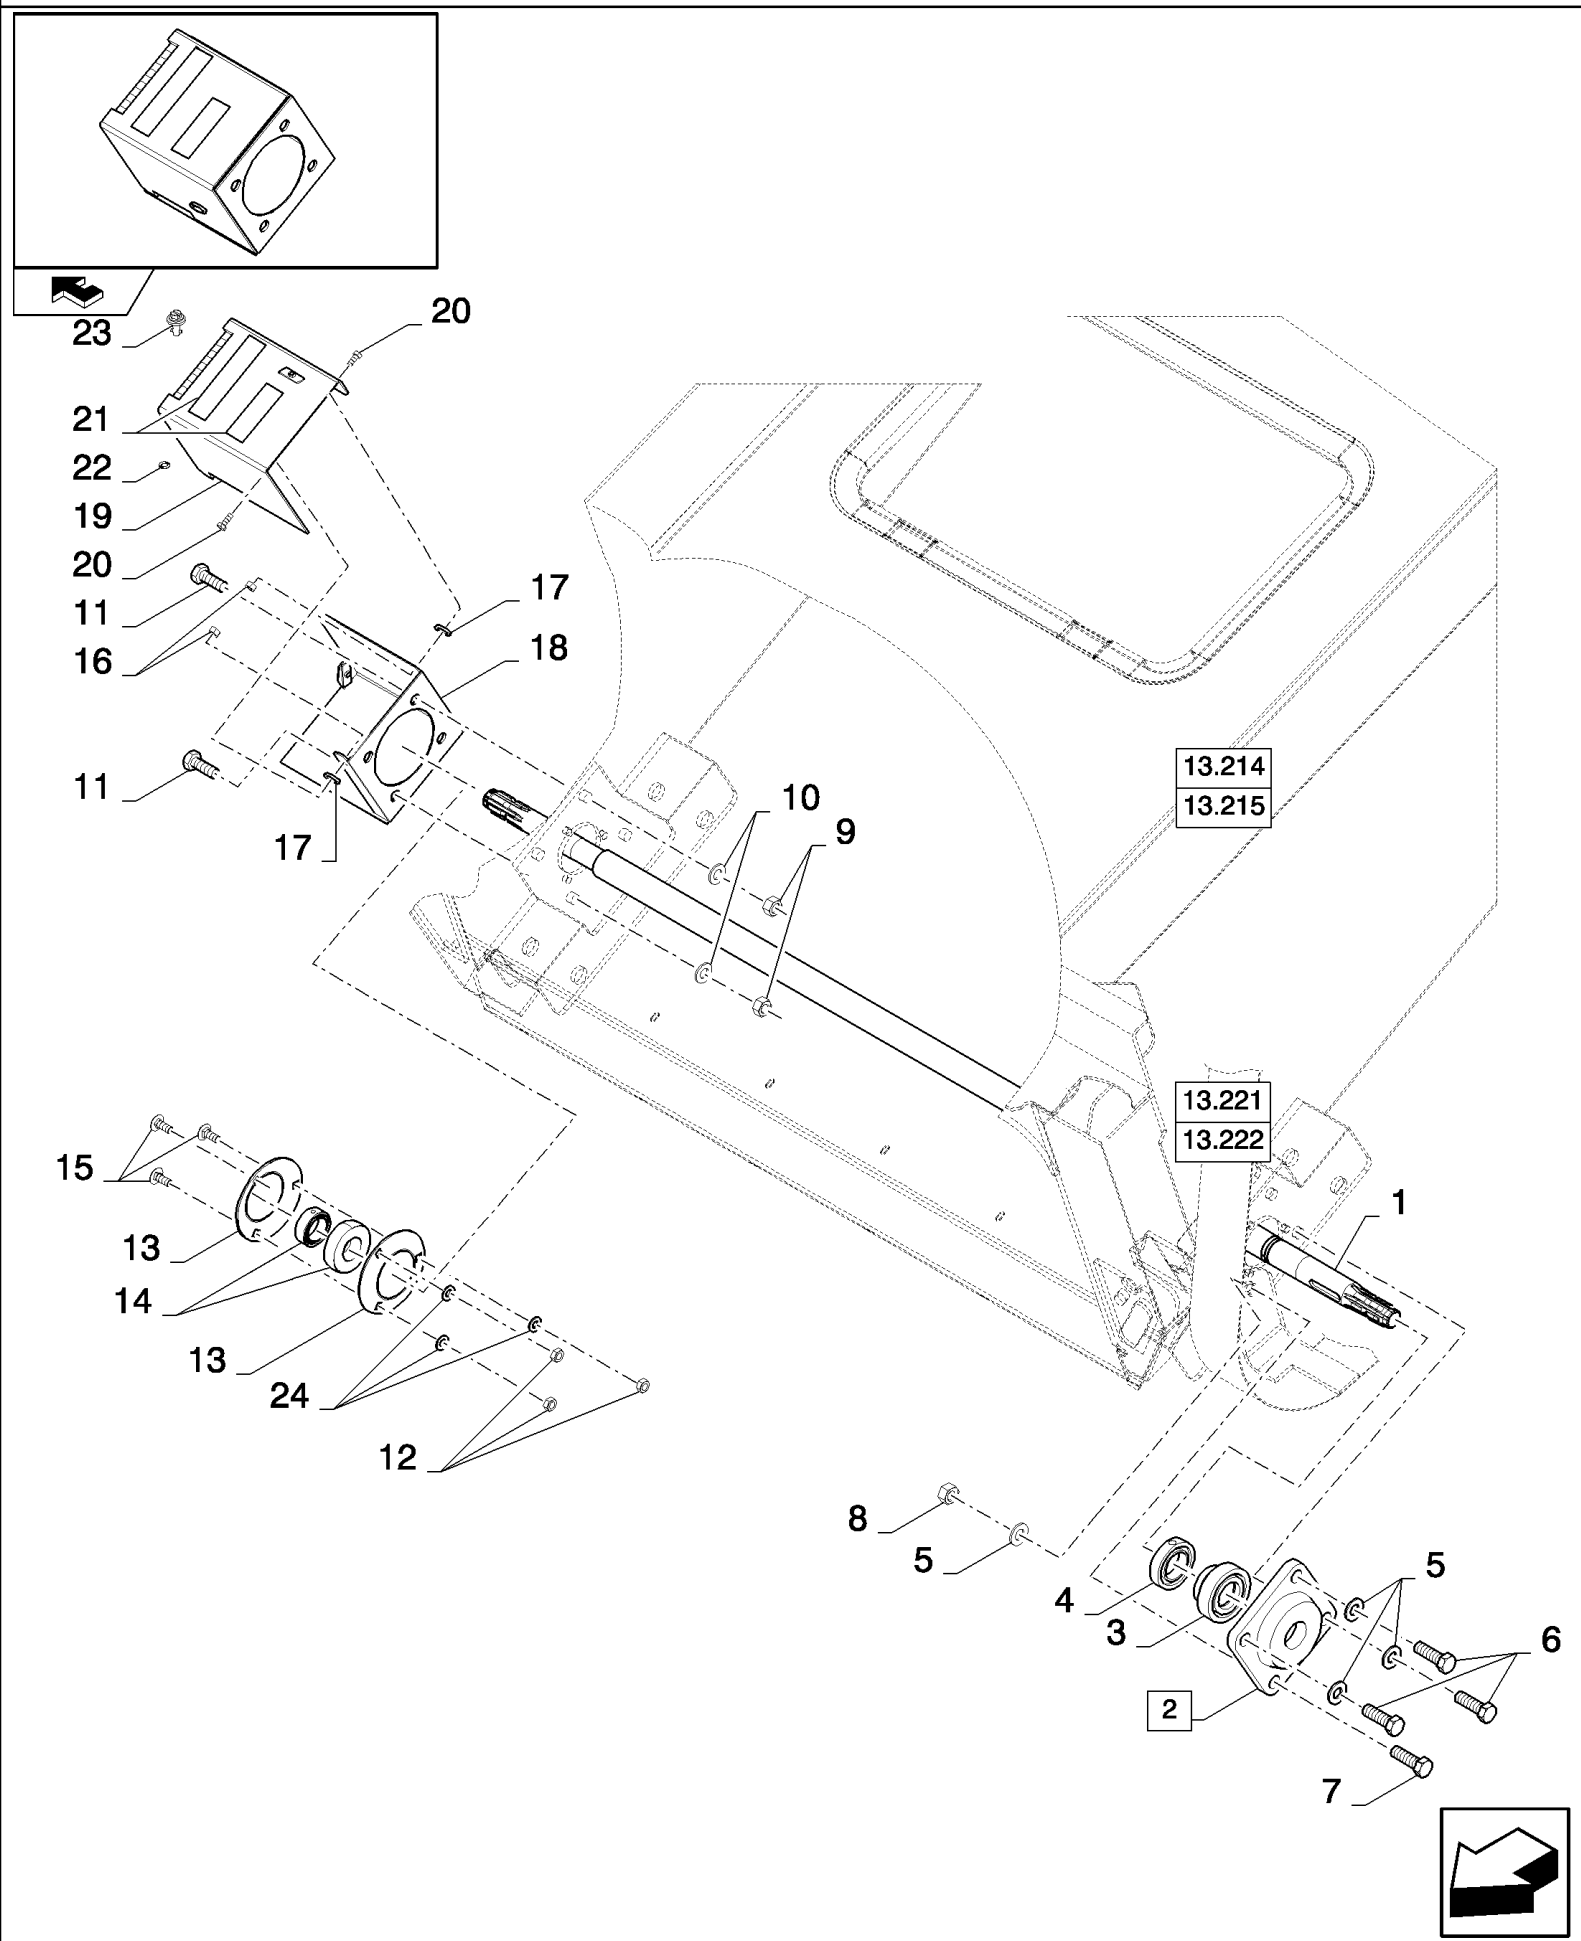

13.211(01) LOWER SHAFT, 3HB

CSX7080 D660 - COMBINE (9/08-)

13.211(01) LOWER SHAFT, 3HB

сылка	Номер детали	Кол-во	Описание
1	84981300	1	SHAFT, , FOR CSX7040, CSX7050 AND CSX7060 ONLY
1	84980405	1	SHAFT, , FOR CSX7070 AND CSX7080 ONLY
2	89814384	1	BEARING ASSY, (3,4)
3	NSS	1	NOT SERVICED SEPARATELY,
4	563733	1	COLLAR,
5	140048	4	WASHER, SPRING, Belleville, M16,
6	120090	2	BOLT, Hex, M16 x 50, 8.8,
7	120091	2	BOLT, Hex, M16 x 60, 8.8,
8	100020	2	NUT, M16, CI 8,
9	9706685	4	NUT, M12, CI 8,
10	140046	4	WASHER, SPRING, Belleville, M12,
11	9706687	4	BOLT, Hex, M12 x 30, 8.8, Full Thd,
12	100016	3	NUT, M10, CI 8,
13	36403	2	FLANGE,
14	322360	1	BEARING, BALL,
15	338949	3	BOLT, CARRIAGE, Short NK, M10 x 25, CI8.8, Full Thd,
16	412152	2	NUT, LOCK, M6 x 1, CI 8.8,
17	140015	6	WASHER, M6,
18	84981803	1	SHIELD,
19	84981804	1	SHIELD,
20	120100	2	BOLT, Hex, M6 x 20, 8.8,
21	401502	1	STRIP, ANTI-SKID, 51mm x 18.3 Roll - Cut to Size
22	9514605	1	WASHER, LOCK, M9.8 x 18.5,
23	89514603	1	LOCK,
24	140045	3	WASHER, SPRING, Belleville, M10,