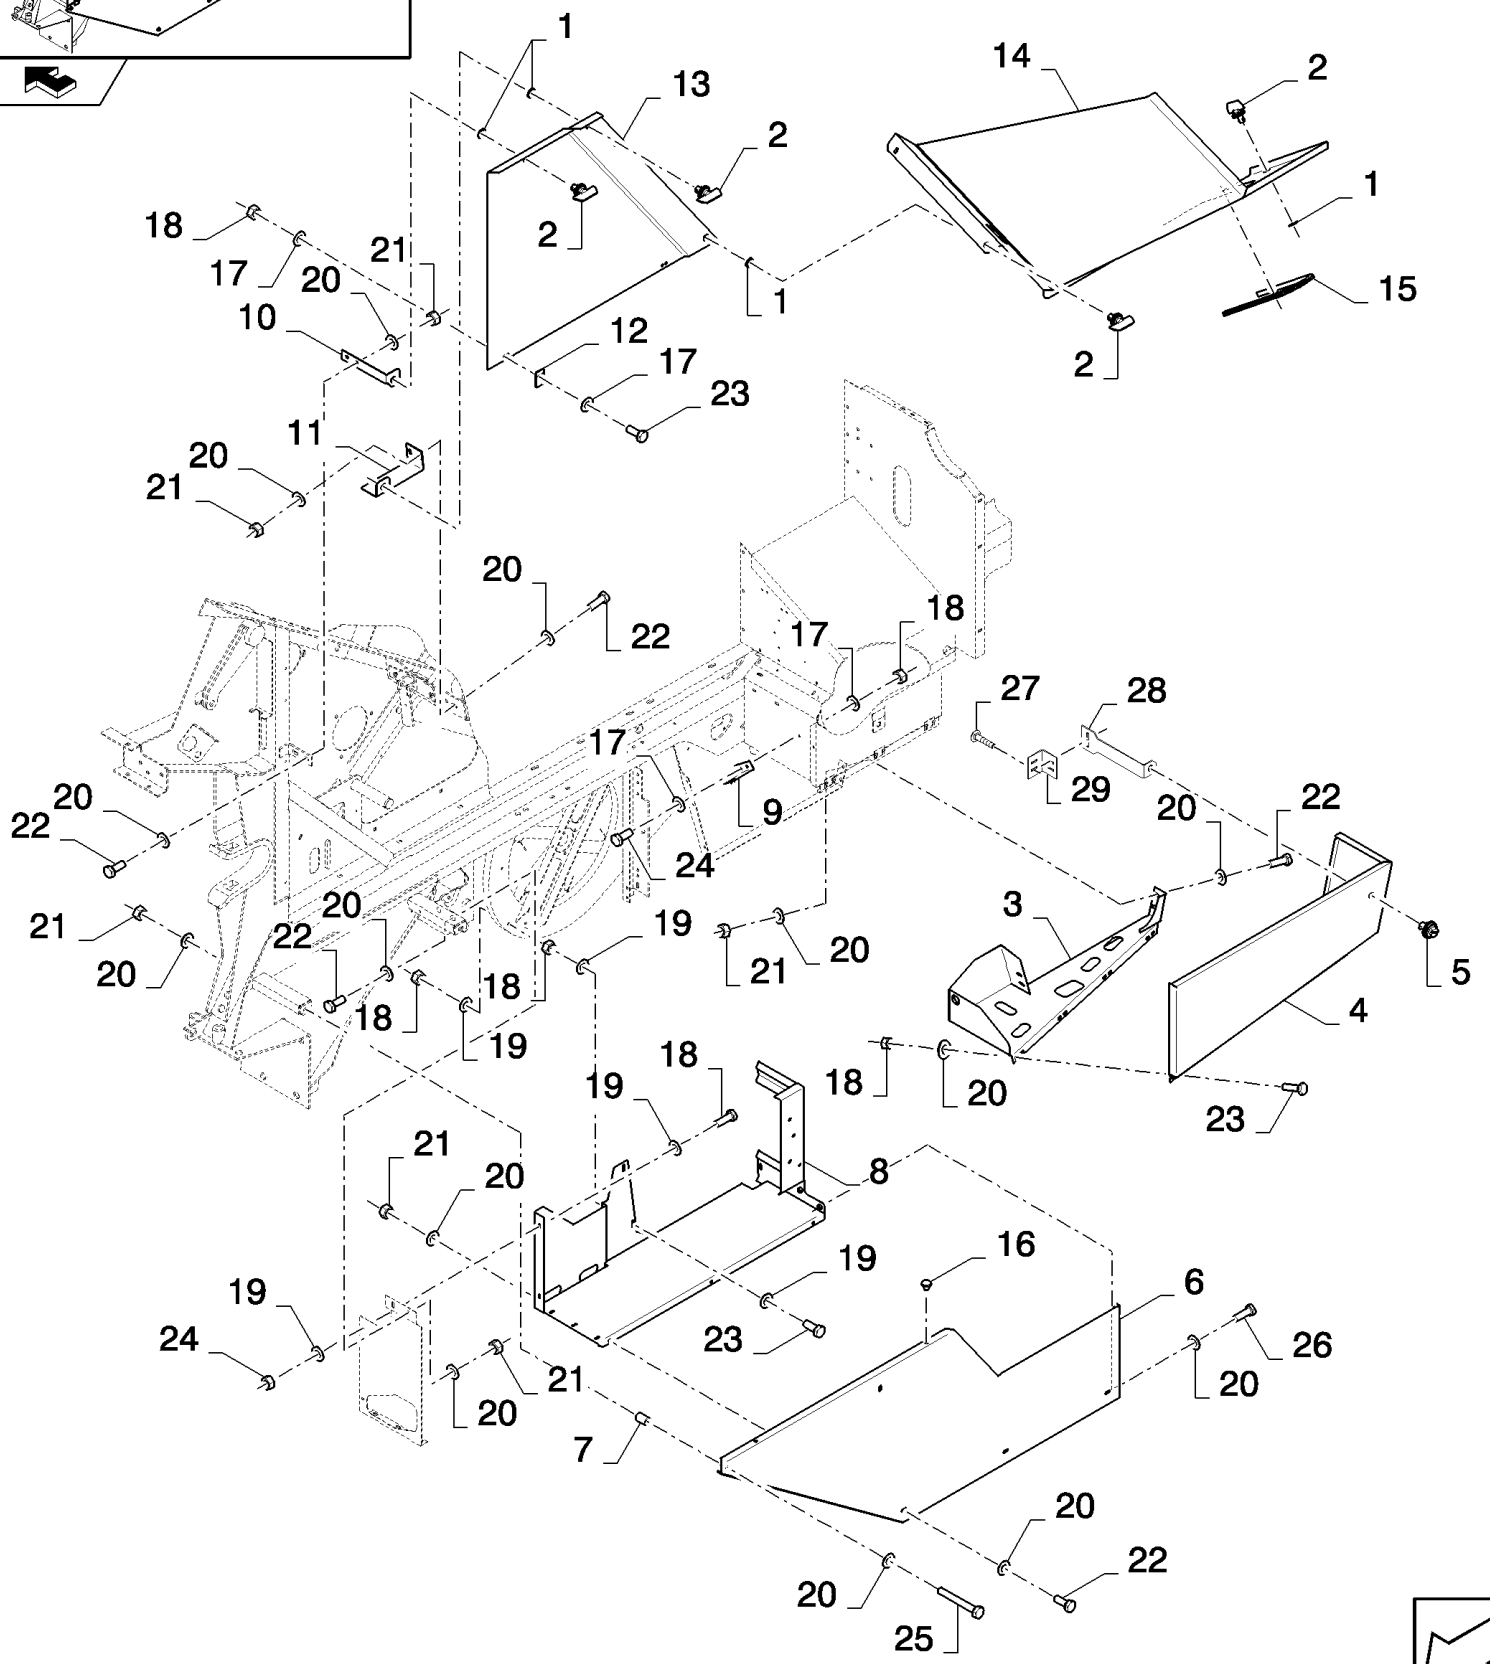

сылка	Номер детали	Кол-во	Описание
1	9514605	6	WASHER, LOCK, M9.8 x 18.5,
2	9831581	5	LOCK,
3	87719134	1	SHIELD, , BSN C667
3	84124908	1	PLATE, , ASN D668
4	84989591	1	SHIELD,
5	9514603	1	LOCK,
6	87732168	1	PLATE,
7	84458653	2	BUSHING, SPLINED,
8	87695585	1	SHIELD,
9	84462928	1	PLATE,
10	84334691	1	SUPPORT,
11	84334692	1	SUPPORT,
12	84334503	2	PLATE, PLASTIC,
13	87738075	1	SHIELD,
14	87675857	1	PLATE,
15	401108	1	SHIELD, L=0.71M, BSN C663
15	291186	1	PROTECTION, L=1,01M, ASN D664
16	331233	2	PLUG,
17	322357	12	WASHER, SPRING, Belleville, M6,
18	9706755	23	NUT, M6, CI 8,
19	412649	18	WASHER, SPRING, Belleville, M6,
20	322358	38	WASHER, SPRING, Belleville, M8,
21	9706690	14	NUT, M8, CI 8,
22	120104	12	BOLT, Hex, M8 x 20, 8.8,
23	120100	14	BOLT, Hex, M6 x 20, 8.8,
24	86508568	7	SCREW, Hex, M6 x 16, 8.8,
25	120061	2	BOLT, Hex, M8 x 60, 8.8,
26	120103	2	BOLT, Hex, M8 x 16, 8.8,
27	86512439	2	BOLT, CARRIAGE, Short NK, M6 x 16, CI8.8, Full Thd, , ASN D668
28	84128217	1	BRACKET, , ASN D668
29	84128218	1	BRACKET, , ASN D668