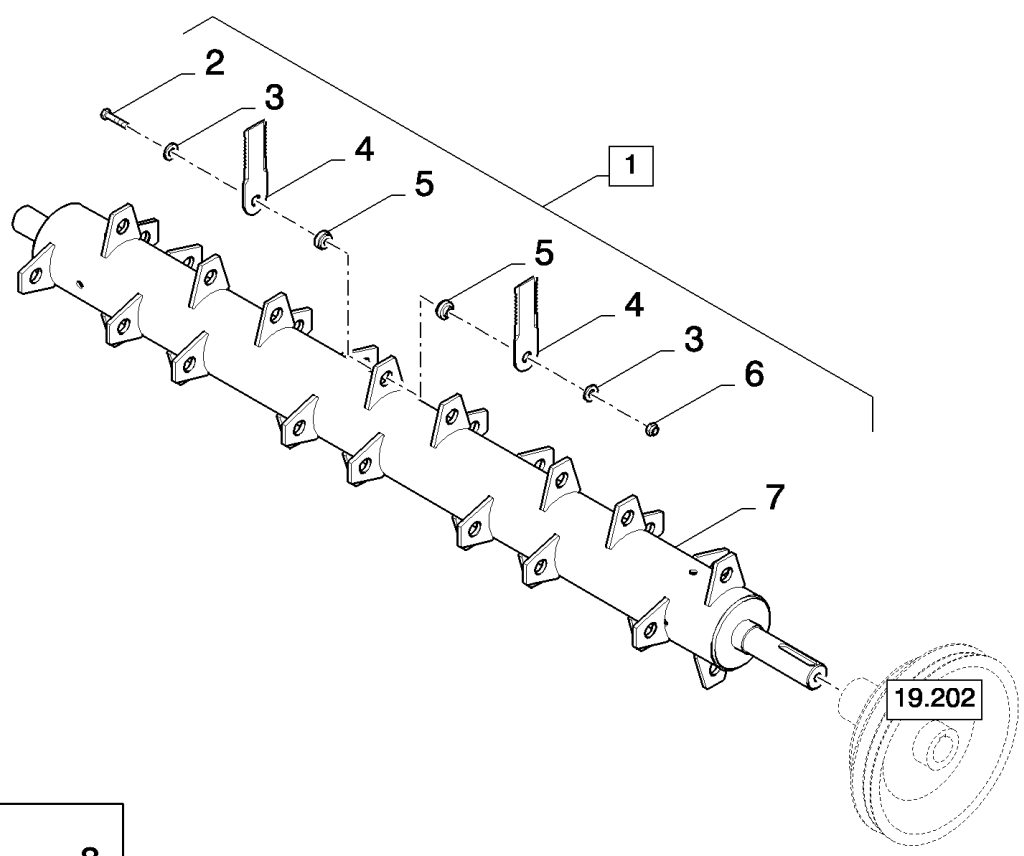

19.203(01) CHOPPER, ROTOR

19.203(01) CHOPPER, ROTOR

сылка	Номер детали	Кол-во	Описание
1	84079093	1	ROTOR, (2 TO 7), FOR CSX7040, CSX7050, CSX7050 HILLSIDE AND CSX7060 ONLY
1	84079088	1	ROTOR, (2 TO 7), FOR CSX7070 AND CSX7080 ONLY
2	84442180	26	BOLT, Hex, M10 x 1.25 x 50, 8.8, , FOR CSX7040, CSX7050, CSX7050 HILLSIDE AND CSX7060 ONLY
2	84442180	32	BOLT, Hex, M10 x 1.25 x 50, 8.8, , FOR CSX7070 AND CSX7080 ONLY
3	84440413	52	WASHER, , FOR CSX7040, CSX7050, CSX7050 HILLSIDE AND CSX7060 ONLY
3	84440413	64	WASHER, , FOR CSX7070 AND CSX7080 ONLY
4	84068444	52	KNIFE, , SERRATED, FOR CSX7040, CSX7050, CSX7050 HILLSIDE AND CSX7060 ONLY
4	84068444	64	KNIFE, , SERRATED, FOR CSX7070 AND CSX7080 ONLY
5	84433270	52	BUSHING, , FOR CSX7040, CSX7050, CSX7050 HILLSIDE AND CSX7060 ONLY
5	84433270	64	BUSHING, , FOR CSX7070 AND CSX7080 ONLY
6	84442175	26	NUT, M10 x 1.25, CI 10, , FOR CSX7040, CSX7050, CSX7050 HILLSIDE AND CSX7060 ONLY
6	84442175	32	NUT, M10 x 1.25, CI 10, , FOR CSX7070 AND CSX7080 ONLY
7	NSS	1	NOT SERVICED SEPARATELY,
8	320999350	52	KNIFE, , FOR DRY CONDITIONS ONLY, FOR CSX7040, CSX7050, CSX7050 HILLSIDE AND CSX7060 ONLY, SMOOTH
8	320999350	64	KNIFE, , SMOOTH, FOR DRY CONDITIONS ONLY, FOR CSX7070 AND CSX7080 ONLY