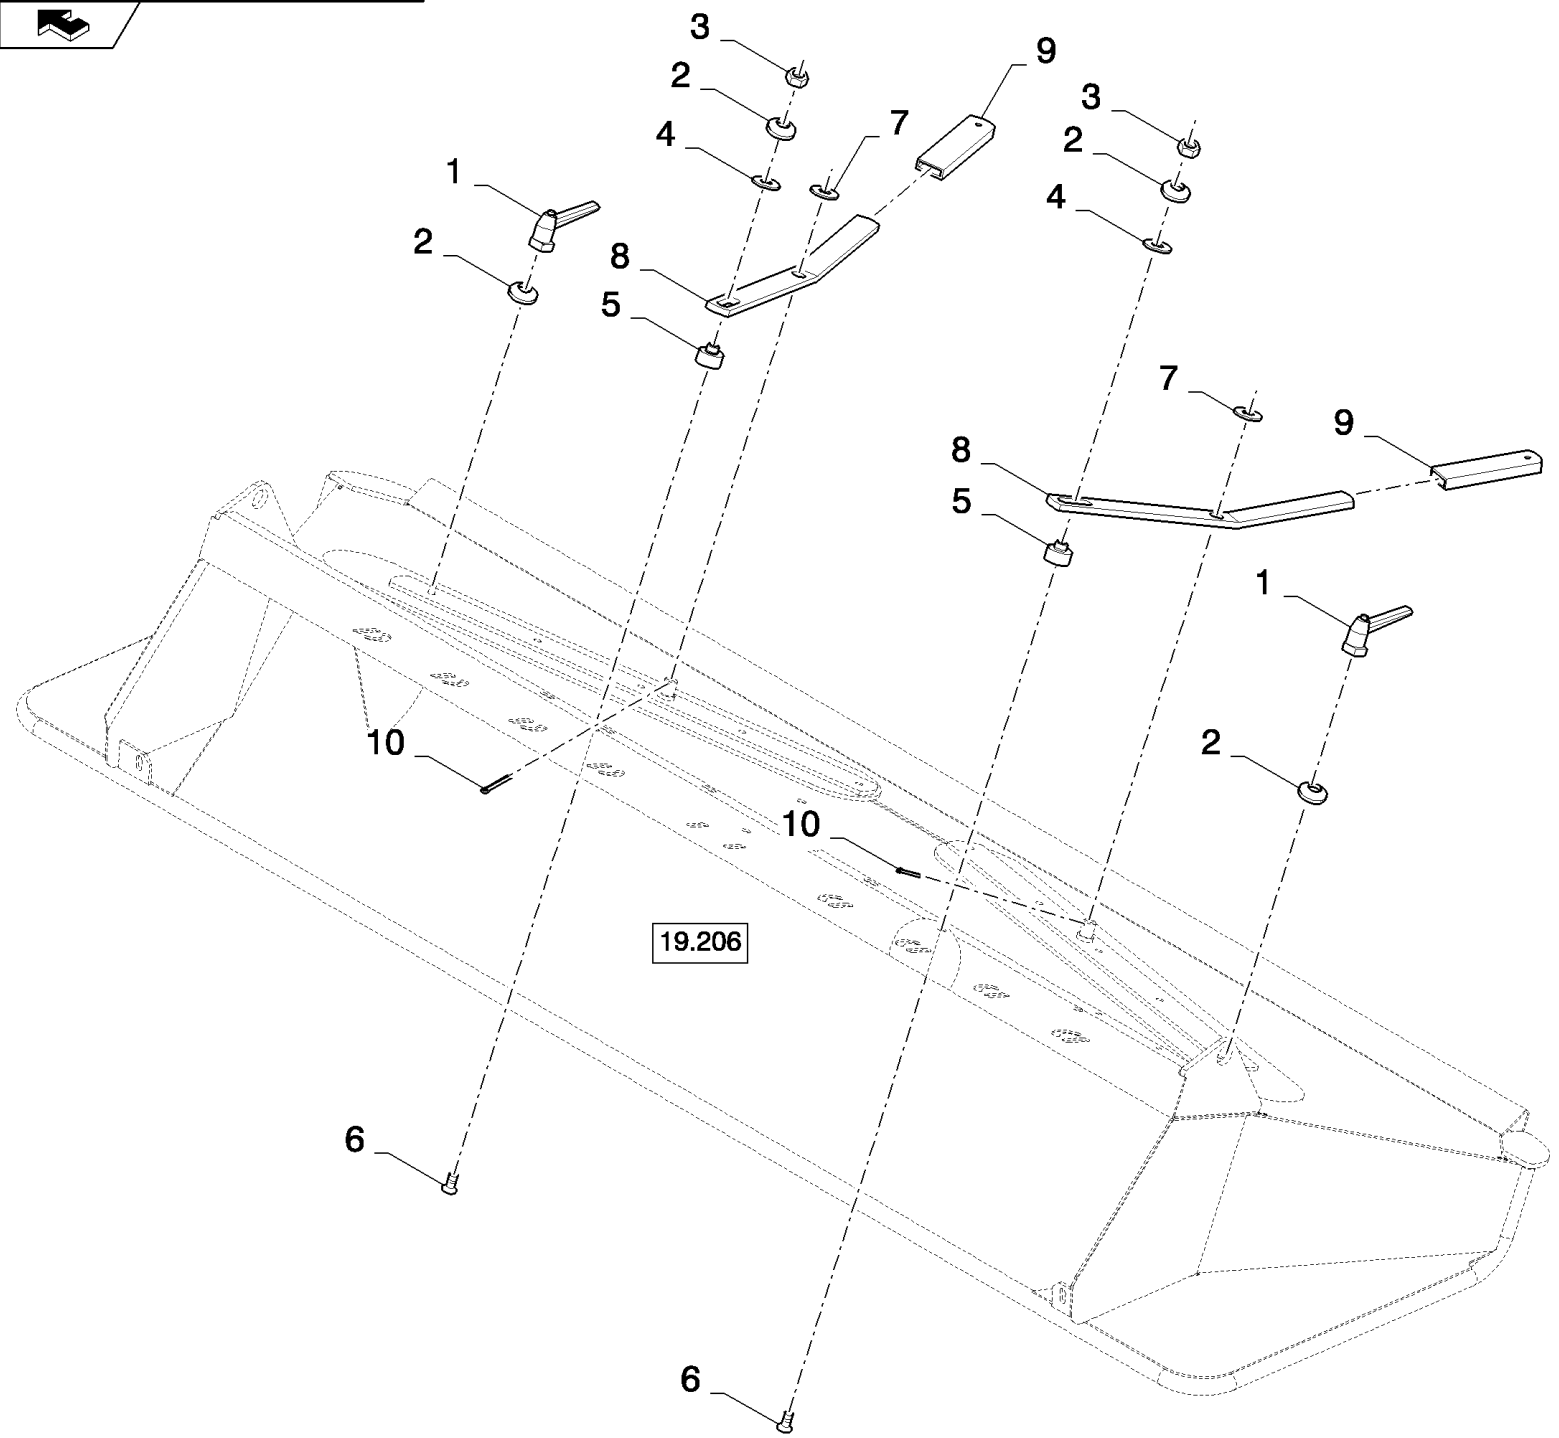

19.204(01) MANUAL ADJUSTABLE DEFLECTORS

19.206

19.204(01) MANUAL ADJUSTABLE DEFLECTORS

сылка	Номер детали	Кол-во	Описание
1	84435462	2	HANDLE,
2	322358	4	WASHER, SPRING, Belleville, M8,
3	9706690	2	NUT, M8, CI 8,
4	140041	2	WASHER, M8 x 28 x 3,
5	84434297	2	BUSHING,
6	84069530	2	SCREW, Hex Soc Flat Hd, M8 x 40, 8.8,
7	378246	2	WASHER, M16,
8	84435478	2	LEVER,
9	84439164	2	HANDLE GRIP,
10	130004	2	PIN, SPLIT (COTTER), M3.2 x 25,