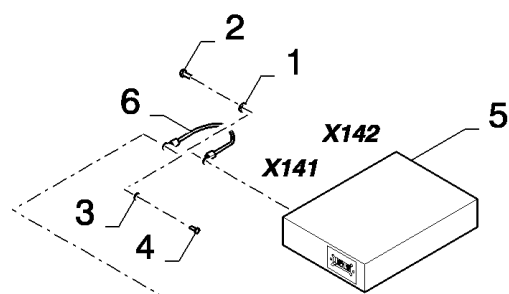

сылка	Номер детали	Кол-во	Описание
1	86508568	1	SCREW, Hex, M6 x 16, 8.8,
2	322357	6	WASHER, SPRING, Belleville, M6,
3	120104	1	BOLT, Hex, M8 x 20, 8.8,
4	322358	4	WASHER, SPRING, Belleville, M8,
5	87394169	1	MODULE,
6	84441529	1	HARNESS, WIRE, , SEE FIGURE 06.545
7	9706755	1	NUT, M6, CI 8,
8	412491	3	SCREW, M12x70
9	448889	3	WASHER, M6 x 14 x 1.6 Thk,
10	87474471	1	MONITOR, CONTROL, (11 to 22)
11	84137310	1	CONSOLE,
12	84137330	1	HARNESS, WIRE,
13	84137330	1	HARNESS, WIRE,
14	84137320	1	DISPLAY MATERIAL, BUZZER
15	84455610	2	CABLE,
16	84455611	1	CABLE,
17	84137318	1	DISPLAY MATERIAL, HEADER HEIGHT
18	84455613	1	BOARD, PRINTED CIRCUIT, GRAINLOSS
19	84137315	1	DISPLAY MATERIAL, ALARM-DISPLAY
20	84137321	1	MODULE, MONITOR CPU
21	84137326	1	KNOB,
22	87352617	1	DECAL,
23	87532299	1	SUPPORT,
24	87703363	1	MONITOR, CONTROL,
24	87665214	1	DISPLAY,
24	87703363	1	MONITOR, CONTROL,
25	87563291	3	INSERT, THREADED,
26	378243	3	WASHER, M8,
27	280279	1	WASHER, LOCK, Ext Tooth, 1/4",
28	86512134	4	SCREW, Hex Soc Hd, M6 x 16, 12.9,
29	43127	3	BOLT, Hex, M8 x 25, 8.8,
30	86566990	1	STRAP, CABLE, M4.8 x 292 L,
31	458639	3	CAP, Nut, M8,