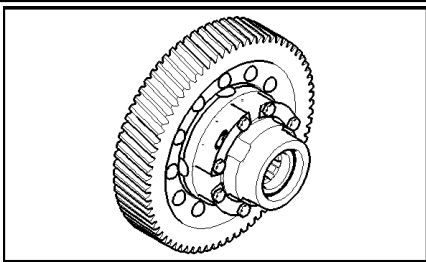

03.212(01) DIFFERENTIAL

03.212(01) DIFFERENTIAL

сылка	Номер детали	Кол-во	Описание
1	84071411	1	DIFFERENTIAL, (2 to 12), STANDARD, FOR CSX7040, CSX7050, CSX7050 HILLSIDE, CSX7060 AND CSX7070 ONLY
1	84071409	1	DIFFERENTIAL, (2 to 12), STANDARD, FOR CSX7080 ONLY
1	84071437	1	DIFFERENTIAL, (2 to 12), FOR CSX7040, CSX7050, CSX7050 HILLSIDE, CSX7060 AND CSX7070 ONLY, WITH DIFF. LOCK
1	84071413	1	DIFFERENTIAL, , WITH DIFF. LOCK, FOR CSX7080 ONLY
2	9514039	2	SLEEVE,
3	210013	2	WASHER, THRUST,
4	9514042	2	SPROCKET, DRIVEN,
5	210014	4	WASHER,
6	9850394	4	GEAR, (7)
7	9514038	1	GEAR,
8	9514041	2	SHAFT,
9	120073	8	BOLT, Hex, M10 x 80, 8.8,
10	331649	4	PLATE, LOCKING,
11	NSS	1	NOT SERVICED SEPARATELY,
12	NSS	1	NOT SERVICED SEPARATELY,
13	455097	1	SPRING, , WITH DIFF. LOCK
14	455094	1	RING, COUPLING, , WITH DIFF. LOCK
15	327911	1	RING, SNAP, M55, Ext, , WITH DIFF. LOCK