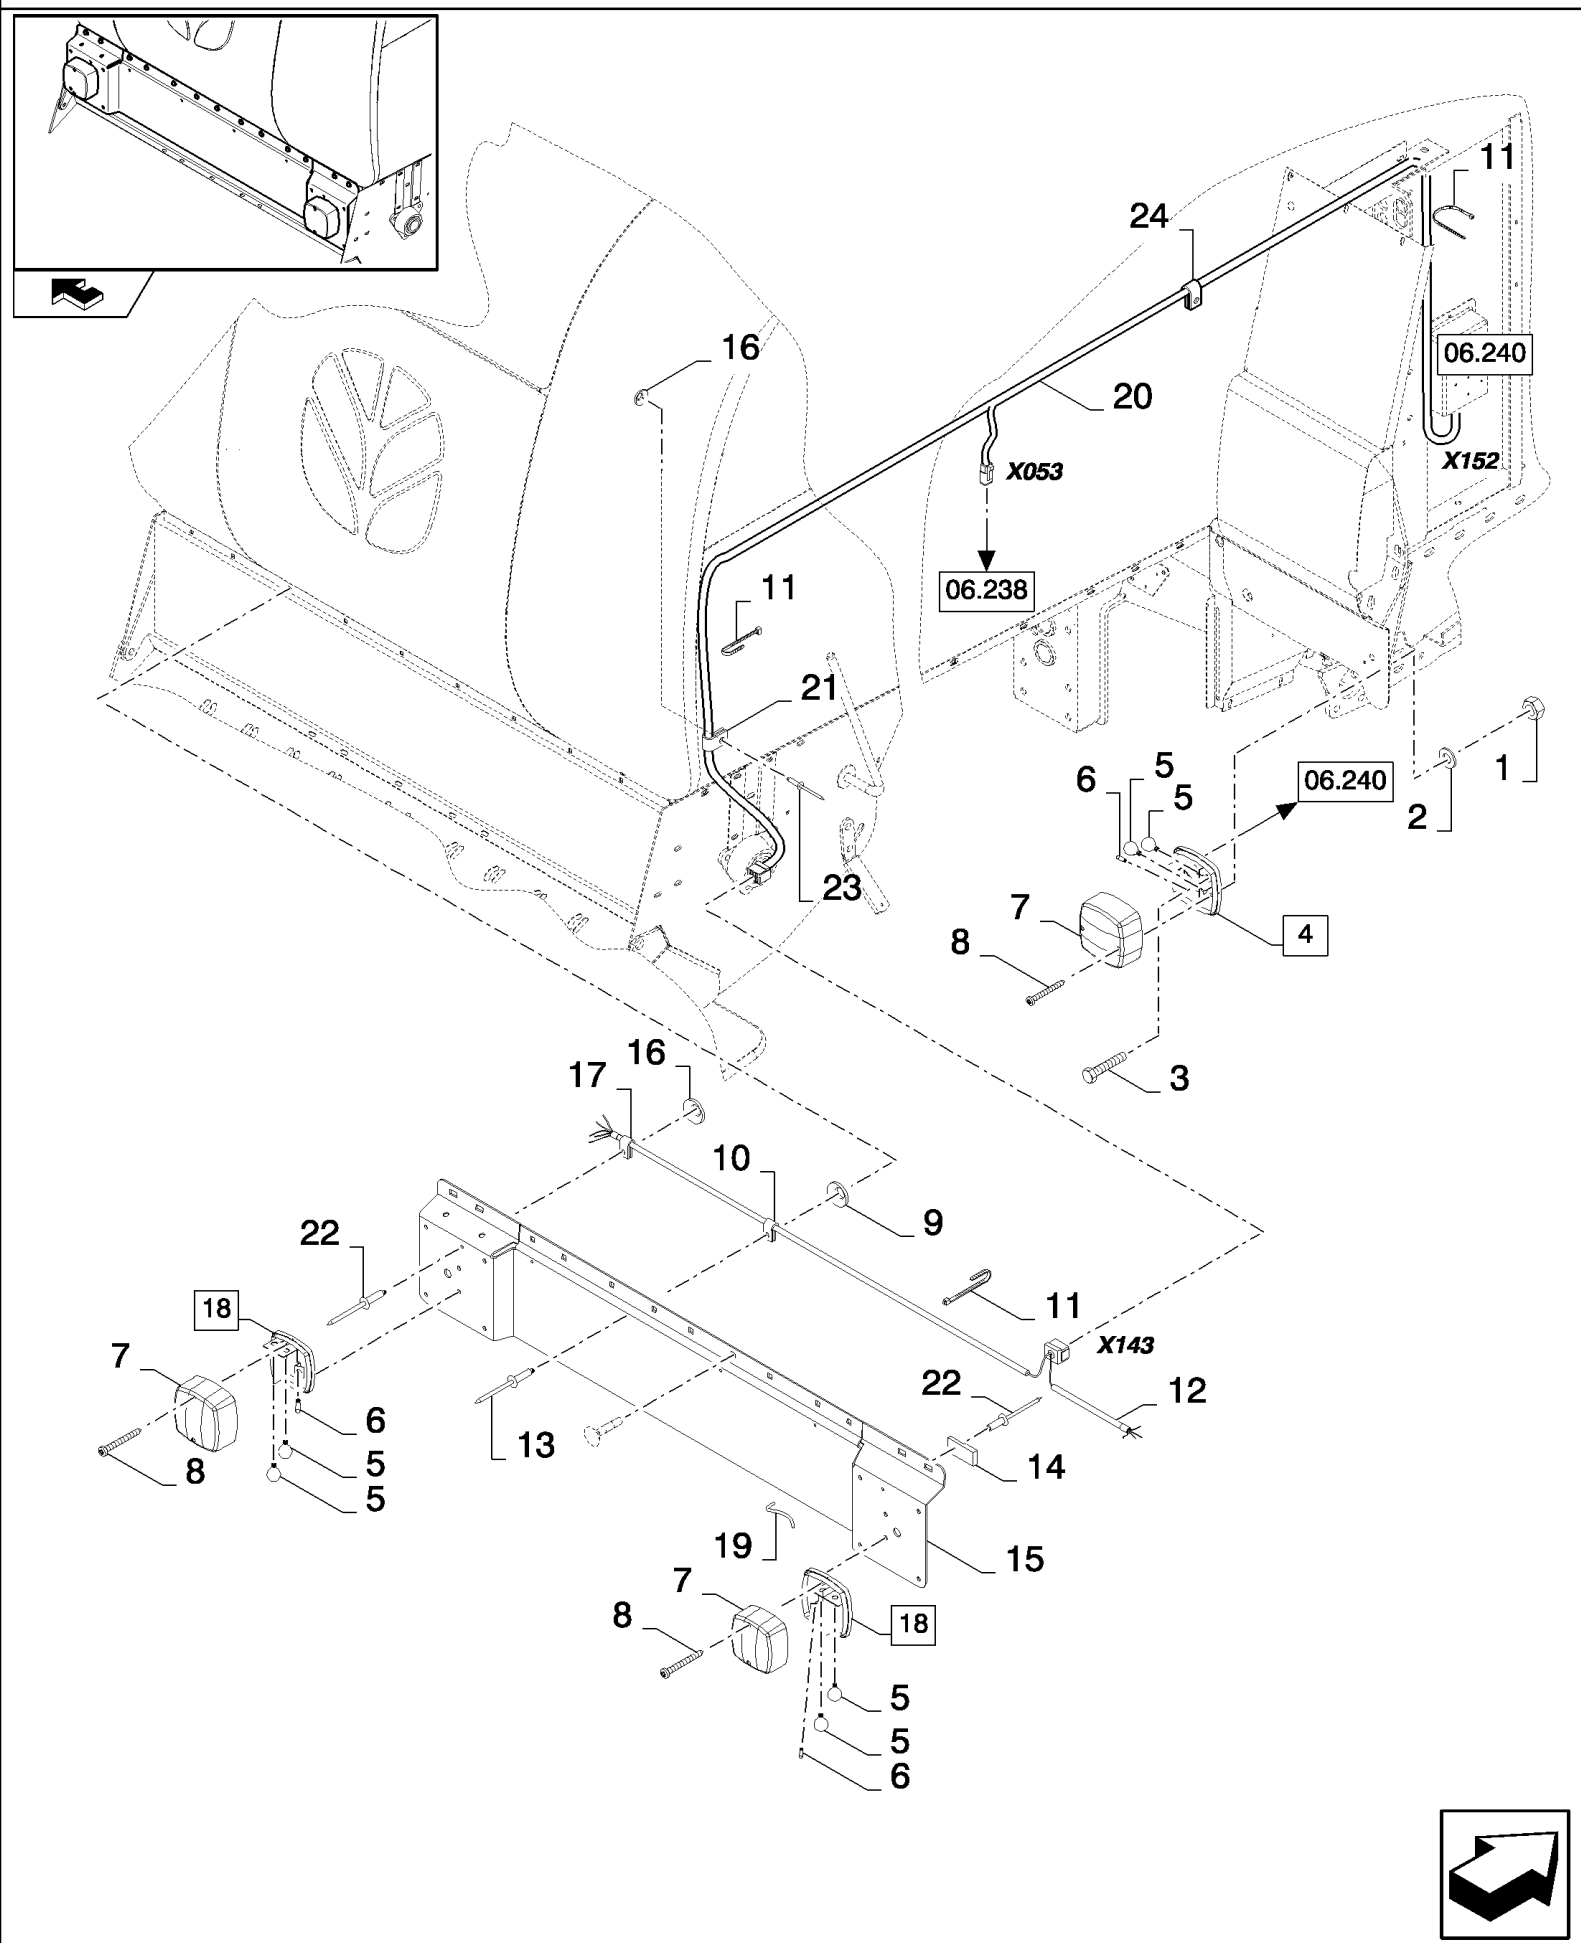

06.209(01) STANDARD LIGHTS, REAR

06.209(01) STANDARD LIGHTS, REAR

сылка	Номер детали	Кол-во	Описание
1	412152	8	NUT, LOCK, M6 x 1, CI 8.8,
2	86588450	8	WASHER, M6 x 12 x 1.6 Thk,
3	86511830	8	SCREW, Cross Pan Hd, M6 x 20,
4	84037090	2	LAMP, TAIL, (5 to 8)
5	398877	8	BULB, 12V, 21W,
6	418870	4	BULB,
7	NSS	AR	NOT SERVICED SEPARATELY,
8	NSS	AR	NOT SERVICED SEPARATELY,
9	322355	4	WASHER, Belleville, M4,
10	332401	4	CLAMP, WIRE,
11	9993154	6	ELASTIC STRAP,
12	84447791	1	HARNESS, WIRE, , SEE FIGURE 06.554
13	425520	4	RIVET,
14	84807267	1	CONNECTOR, WIRE,
15	84447433	1	PLATE,
16	322356	2	WASHER, BELLEVILLE, M5.1 x 12 x 1.85, HDN,
17	9507807	1	CLAMP,
18	84037093	2	LAMP, (5 to 8)
18	84037090	2	LAMP, TAIL, (5 to 8), FOR GERMANY AND HUNGARY ONLY
19	350674	12	CONNECTOR, WIRE,
20	84437263	1	HARNESS, WIRE, , SEE FIGURE 06.523
21	84818443	1	CLAMP,
22	445394	2	RIVET, Pop, M4.8 x 12.7,
23	9512290	1	RIVET, Pop, M4.8 x 18,
24	9706748	1	CLAMP, 5/8", Insul, 5/16" Bolt,