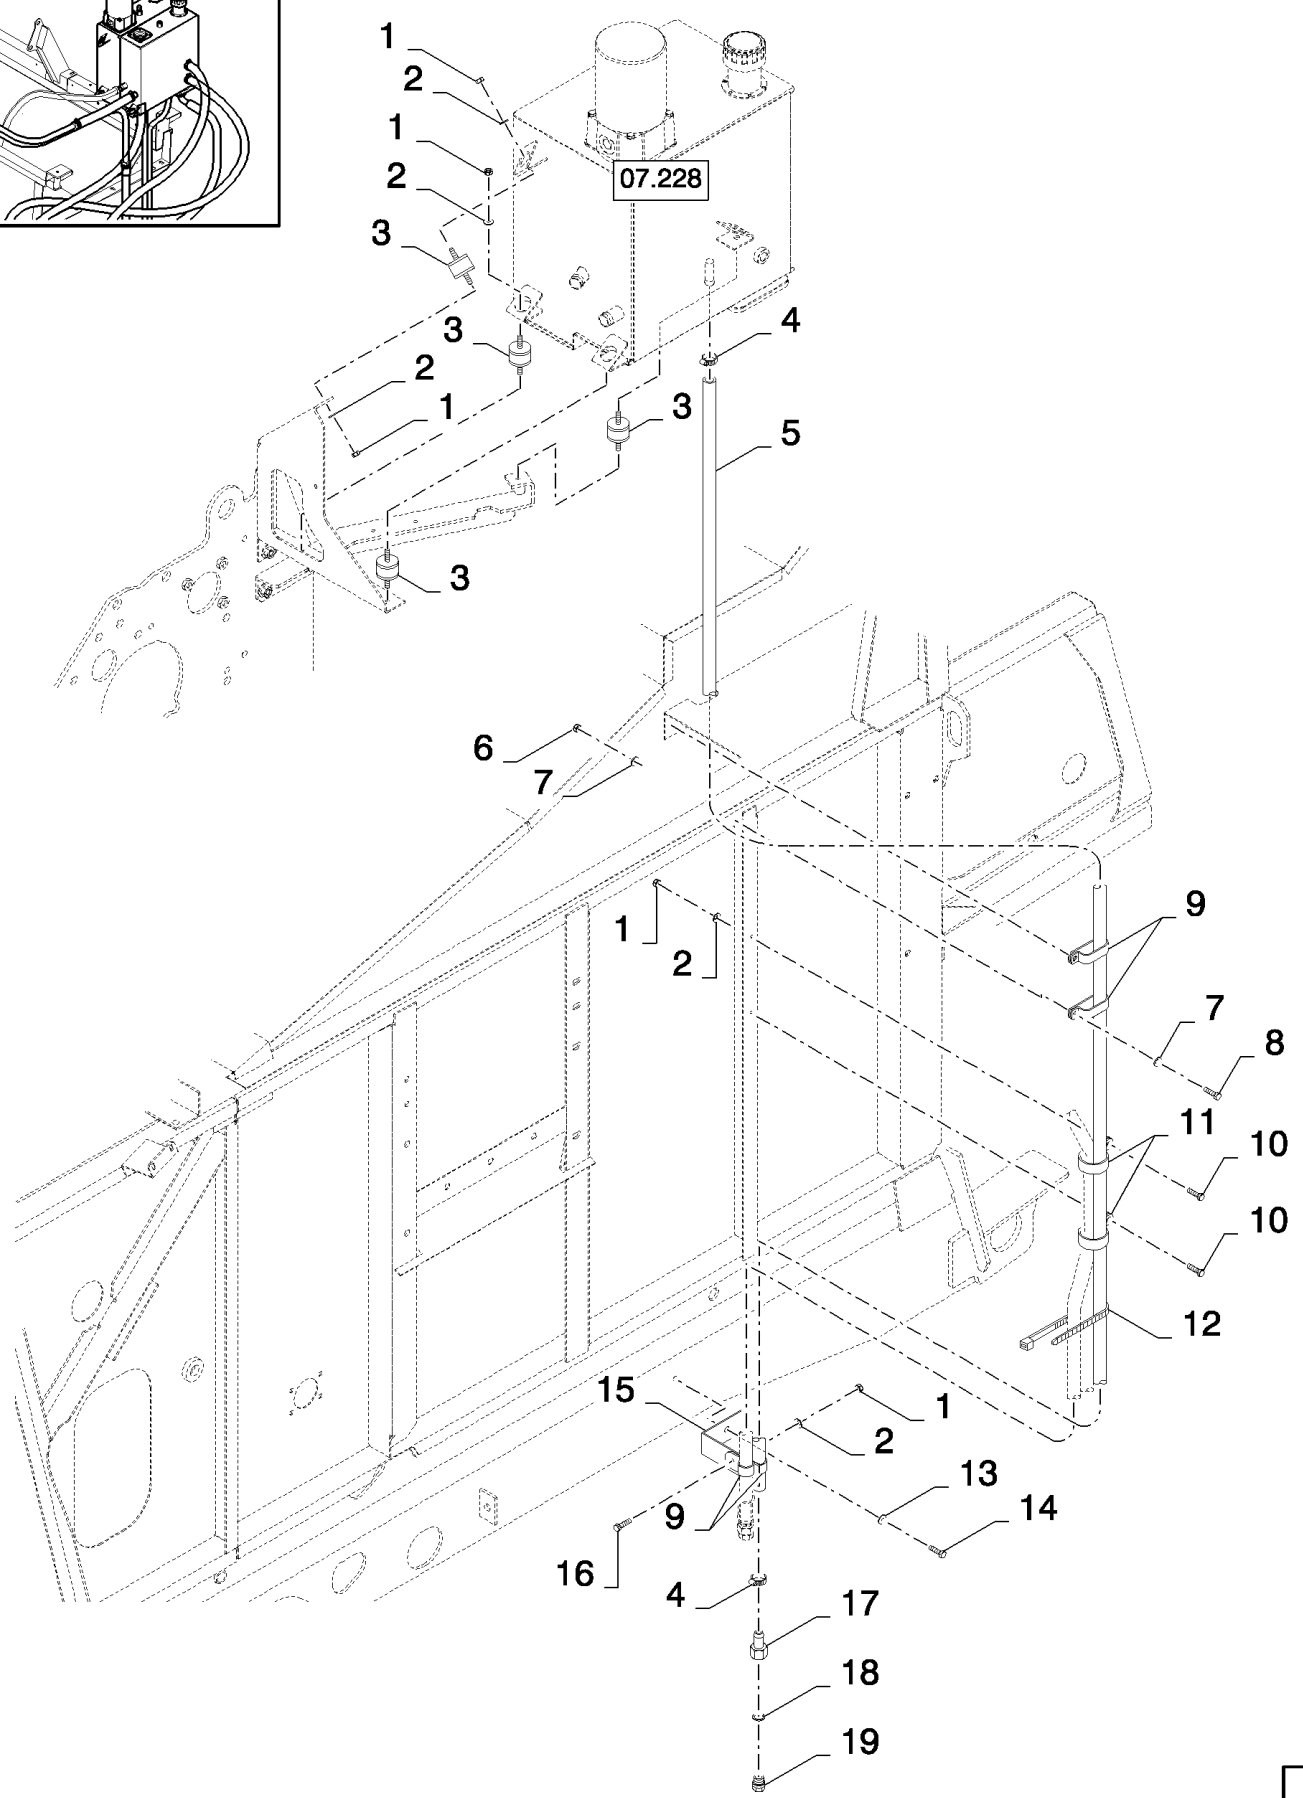

07.227(01) HYDRAULIC TANK

CSX7080 D660 - COMBINE (9/08-)

07.227(01) HYDRAULIC TANK

сылка	Номер детали	Кол-во	Описание
1	9706690	11	NUT, M8, CI 8,
2	322358	11	WASHER, SPRING, Belleville, M8,
3	9833258	4	SHOCK ABSORBER,
4	326082	2	CLAMP,
5	84441444	1	HOSE,
6	9706755	1	NUT, M6, CI 8,
7	86588450	2	WASHER, M6 x 12 x 1.6 Thk,
8	86977786	1	BOLT, Hex, M6 x 25, 8.8,
9	418407	4	CLAMP,
10	43128	2	BOLT, Hex, M8 x 30, 8.8,
11	417412	2	CLAMP,
12	396718	2	STRAP, CABLE,
13	140045	1	WASHER, SPRING, Belleville, M10,
14	43140	1	BOLT, Hex, M10 x 30, 8.8, Full Thd,
15	9813452	1	BRACKET,
16	412479	1	BOLT, Hex, M8 x 35, 8.8,
17	326079	1	NIPPLE,
18	9511034	1	GASKET,
19	150060	1	PLUG,