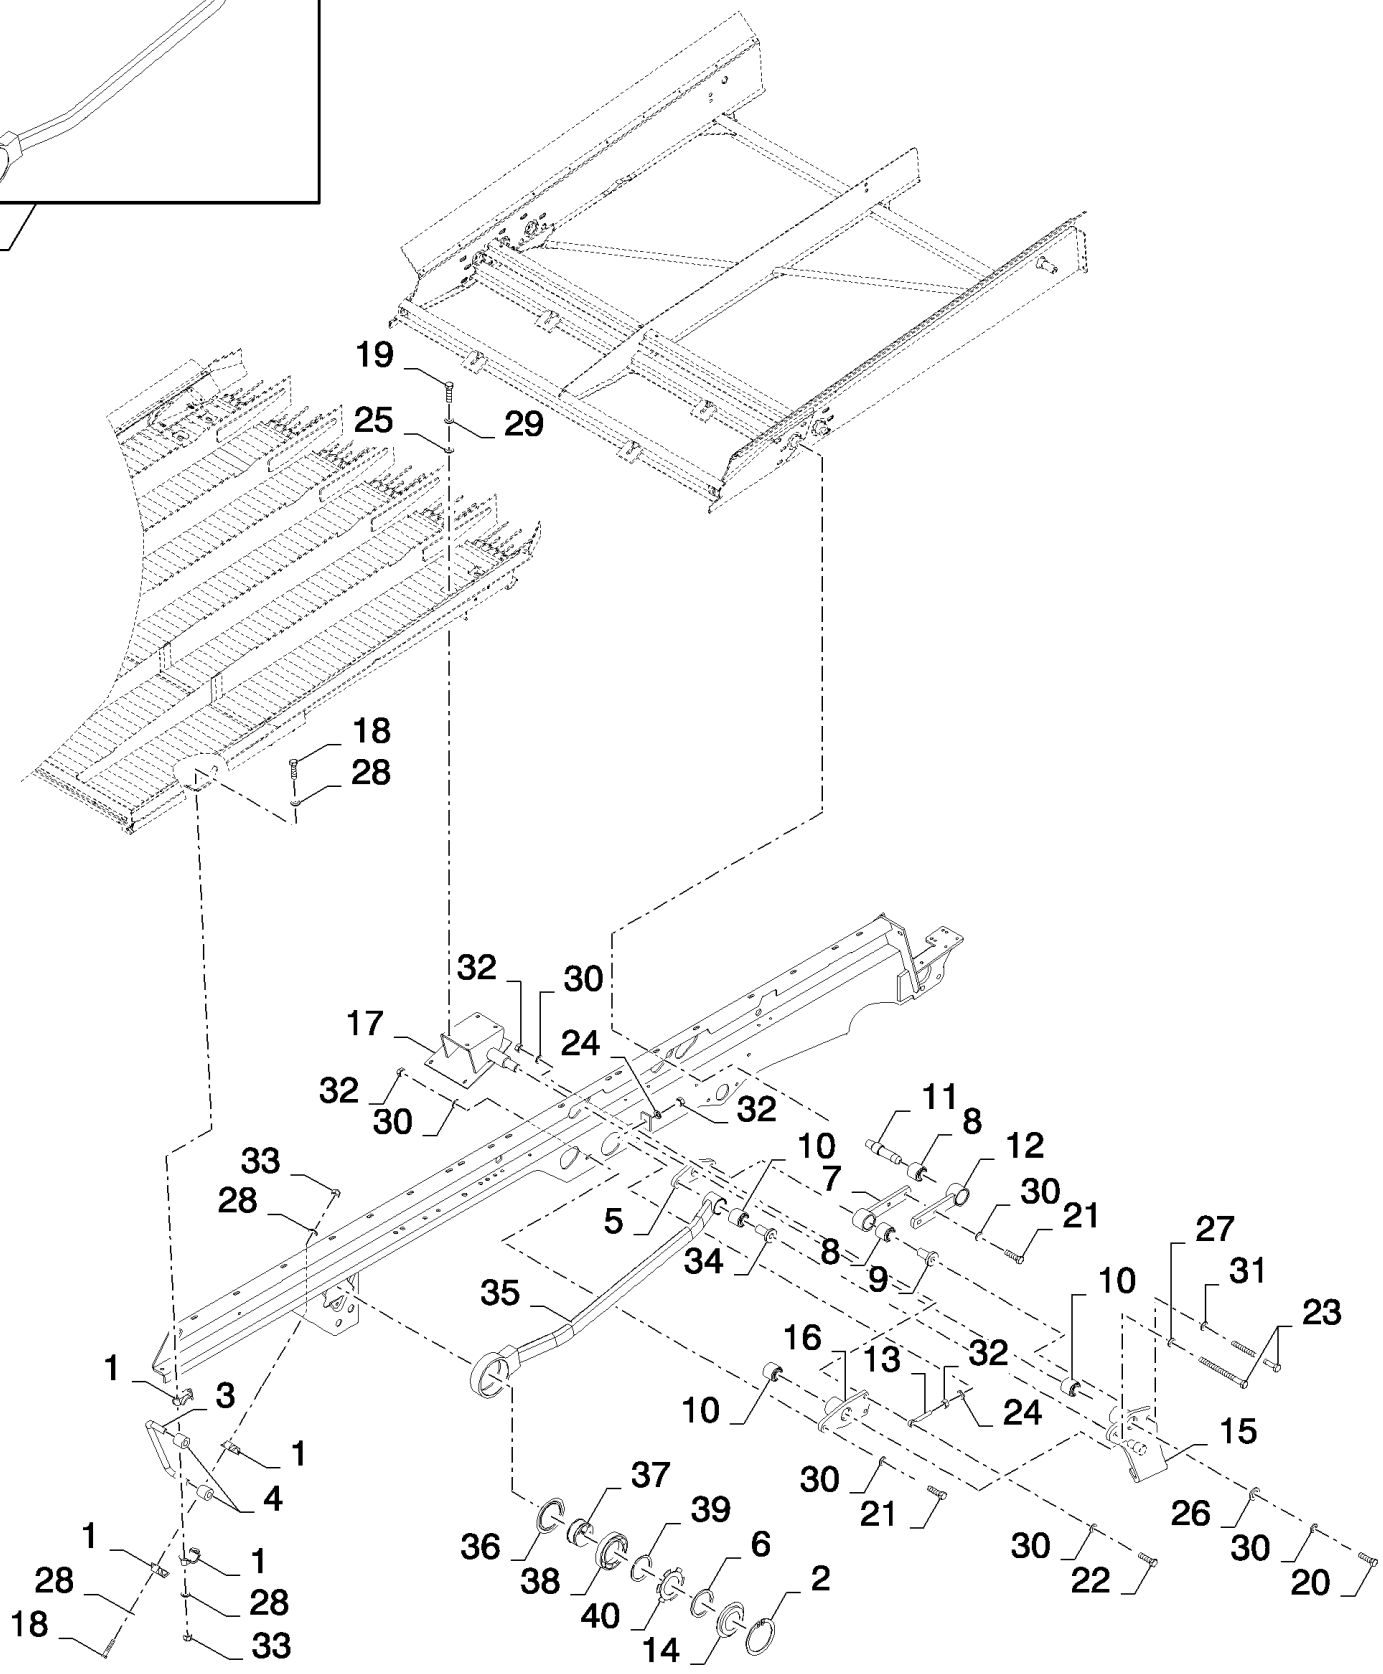

15.220(01) SMART SIEVE

15.220(01) SMART SIEVE

сылка	Номер детали	Кол-во	Описание
1	320033	8	HOUSING,
2	370014	1	RING, SNAP, M130, Int,
3	9504173	1	SUPPORT,
4	84000052	2	BUSHING, RUBBER,
5	84459125	1	PLATE,
6	448736	1	SEALRING,
7	84462722	1	ARM,
8	84462954	2	BUSHING, RUBBER,
9	87390319	1	SHAFT,
10	84459072	3	BUSHING, RUBBER,
11	84462973	1	SHAFT,
12	84460849	1	ARM,
13	330413	1	BOLT, BANJO,
14	9832769	1	FLANGE,
15	84462568	1	ARM,
16	84334522	1	HOUSING, BEARING,
17	87542454	1	SUPPORT,
18	120062	8	BOLT, Hex, M8 x 70, 8.8,
19	9706704	4	BOLT, Hex, M10 x 35, 8.8, Full Thd,
20	9706687	1	BOLT, Hex, M12 x 30, 8.8, Full Thd,
21	86629541	4	BOLT, Hex, M12 x 40, 8.8, Full Thd,
22	9706702	1	BOLT, Hex, M12 x 50, 8.8,
23	374889	2	BOLT, Hex, M16 x 100, 8.8,
24	140018	2	WASHER, M12 x 24 x 2.5,
25	140042	4	WASHER, M10 x 34 x 3,
26	86592701	1	WASHER, M12 x 35 x 5, HT,
27	86592702	1	WASHER, M16 x 45 x 6, HT,
28	322358	16	WASHER, SPRING, Belleville, M8,
29	140045	4	WASHER, SPRING, Belleville, M10,
30	140046	9	WASHER, SPRING, Belleville, M12,
31	140048	1	WASHER, SPRING, Belleville, M16,
32	9706685	5	NUT, M12, CI 8,
33	86629542	8	NUT, LOCK, M8 x 1.25, CI 8,
34	84459240	1	SHAFT,
35	84462896	1	, BSN C675
35	84123010	1	, ASN D676
36	9832772	1	RING,
37	84458922	1	ECCENTRIC,
38	9833081	1	BEARING, BALL,
39	9832771	1	RING, SNAP, M82,
40	9831118	1	FLANGE,