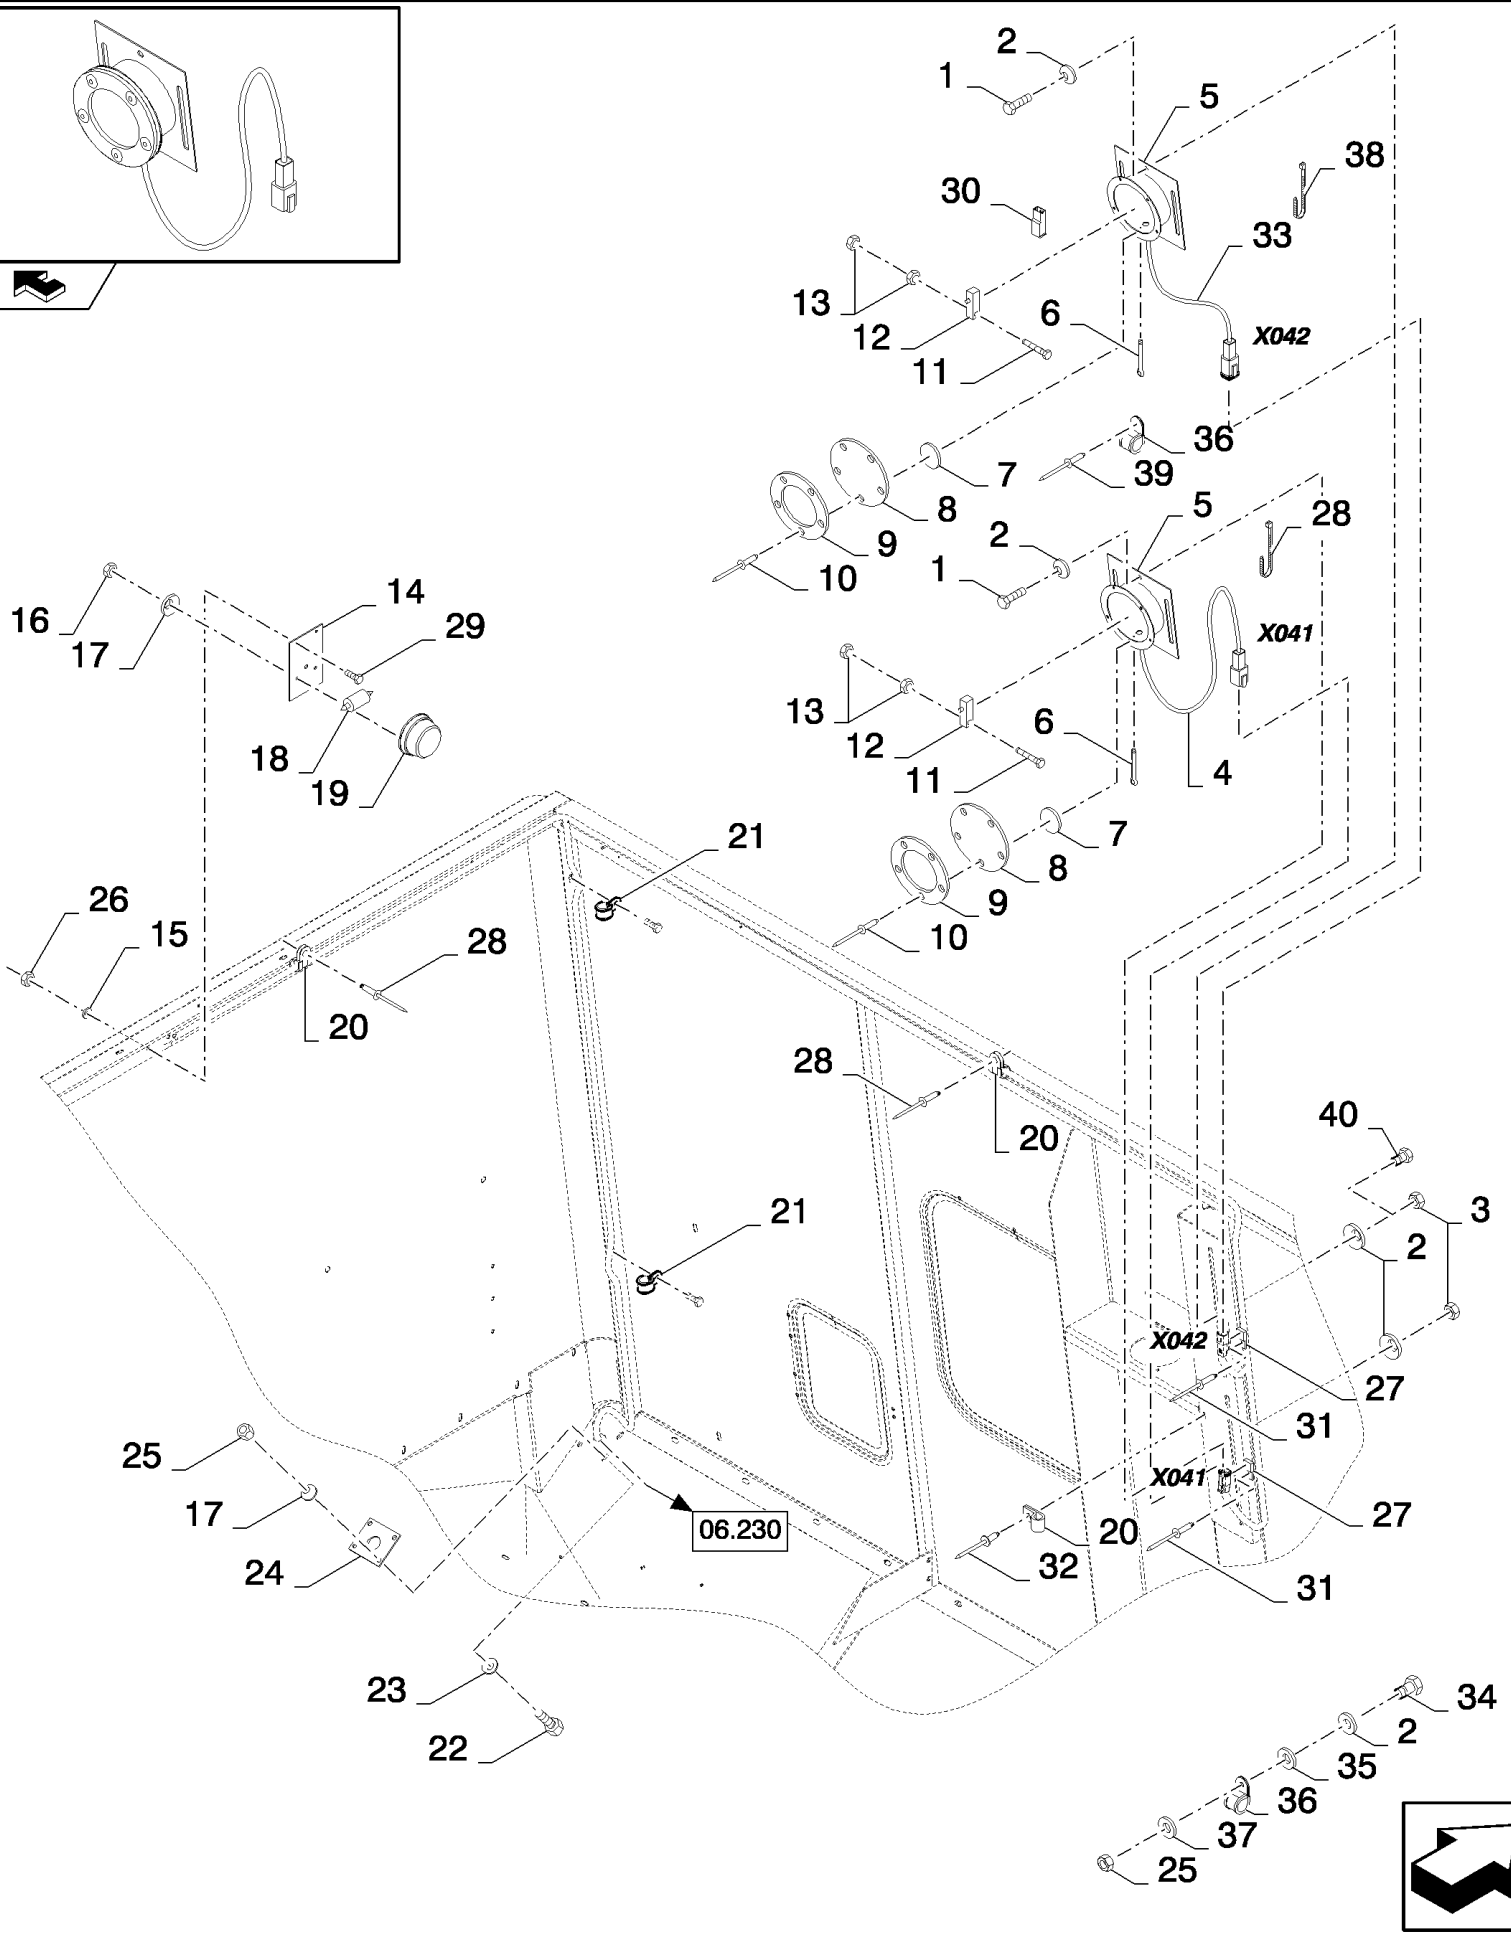

06.229(01) GRAINTANK, LEVEL INDICATOR

сылка	Номер детали	Кол-во	Описание
1	120104	4	BOLT, Hex, M8 x 20, 8.8,
2	322358	8	WASHER, SPRING, Belleville, M8,
3	9706690	4	NUT, M8, CI 8,
4	84441356	1	HARNESS, WIRE, , SEE FIGURE 06.540
5	87701176	2	SWITCH,
6	9512667	2	PIN, SPLIT (COTTER), M2 x 20,
7	250244	2	WASHER,
8	435233	2	CANVAS,
9	457556	2	RING,
10	425520	10	RIVET,
11	301571	4	SCREW, M3x25
12	399159	1	SWITCH, S35 - GRAIN TANK LEVEL 1 SWITCH
12	399159	1	SWITCH, S36 - GRAIN TANK LEVEL 2 SWITCH
13	86508812	8	NUT, M3, CI 8,
14	84032147	1	BRACKET,
15	322355	2	WASHER, Belleville, M4,
16	86508813	2	NUT, M5, CI 8,
17	322357	AR	WASHER, SPRING, Belleville, M6,
18	470016	1	BULB,
19	336483	1	LIGHT, TAIL,
20	84818442	11	CLAMP,
21	86566990	AR	STRAP, CABLE, M4.8 x 292 L,
22	86508568	4	SCREW, Hex, M6 x 16, 8.8,
23	9824259	4	WASHER, M6 x 12 x 1.6,
24	9507860	2	PLATE,
25	9706755	AR	NUT, M6, CI 8,
26	100012	2	NUT, M4, CI 8,
27	84058832	2	CLIP,
28	9512290	AR	RIVET, Pop, M4.8 x 18,
29	412064	2	SCREW, Hex, M4 x 16, 8.8, Full Thd,
30	441159	4	CONNECTOR, WIRE,
31	445394	2	RIVET, Pop, M4.8 x 12.7,
32	9512968	AR	RIVET,
33	84449919	1	HARNESS, WIRE, , SEE FIGURE 06.543
34	120100	1	BOLT, Hex, M6 x 20, 8.8,
35	140040	2	WASHER, M6 x 22 x 2,
36	9507809	1	CLAMP,
37	322356	1	WASHER, BELLEVILLE, M5.1 x 12 x 1.85, HDN,
38	9993154	2	ELASTIC STRAP,
39	9512290	1	RIVET, Pop, M4.8 x 18,
40	120103	2	BOLT, Hex, M8 x 16, 8.8,