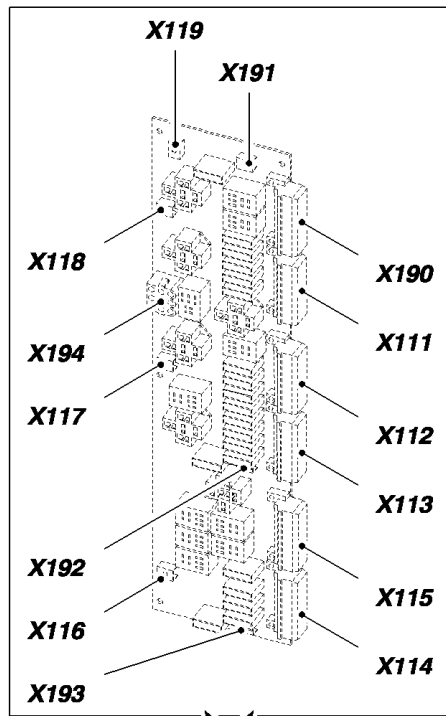

06.226(01) PRINTED CIRCUIT

06.226(01) PRINTED CIRCUIT

сылка	Номер детали	Кол-во	Описание
1	84000651	5	RELAY,
2	84433435	1	SUPPORT,
3	100012	7	NUT, M4, CI 8,
4	322355	14	WASHER, Belleville, M4,
5	84814397	7	BUSHING,
6	86511823	7	SCREW, Cross Pan Hd, M4 x 8, M4x8
7	87394096	1	BOARD, PRINTED CIRCUIT,
8	9811773	3	FUSE, 10 Amp,
9	9504310	3	FUSE, 25A
10	9504308	10	FUSE, 15A
11	84038658	3	FUSE, 40 Amp,
12	86509590	6	RELAY,
13	9813500	1	UNIT, FLASHER,