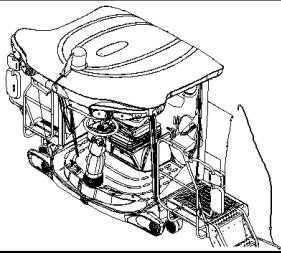

10.261(01) SCREEN WASHER FOR FRONT WINDOW

сылка	Номер детали	Кол-во	Описание
1	9507813	AR	COUPLING, L=3.6M
2	84037518	AR	HOSE, L=4.8M
3	84442498	4	CLIP,
4	84442497	1	NOZZLE, (5)
5	NSS	1	NOT SERVICED SEPARATELY,
6	84818443	2	CLAMP,
7	9512968	2	RIVET, Rivet
8	84037530	1	VALVE, CHECK,
9	87487298	1	RESERVOIR, WINDSH. WASH, (10 to 12)
10	87490073	1	
11	84037531	1	SEAL,
12	84037533	1	PUMP,
13	84002499	1	CLAMP,
14	86977786	2	BOLT, Hex, M6 x 25, 8.8,
15	322357	6	WASHER, SPRING, Belleville, M6,
16	9706755	4	NUT, M6, CI 8,
17	46288	1	GROMMET,
18	87487297	1	CAP,