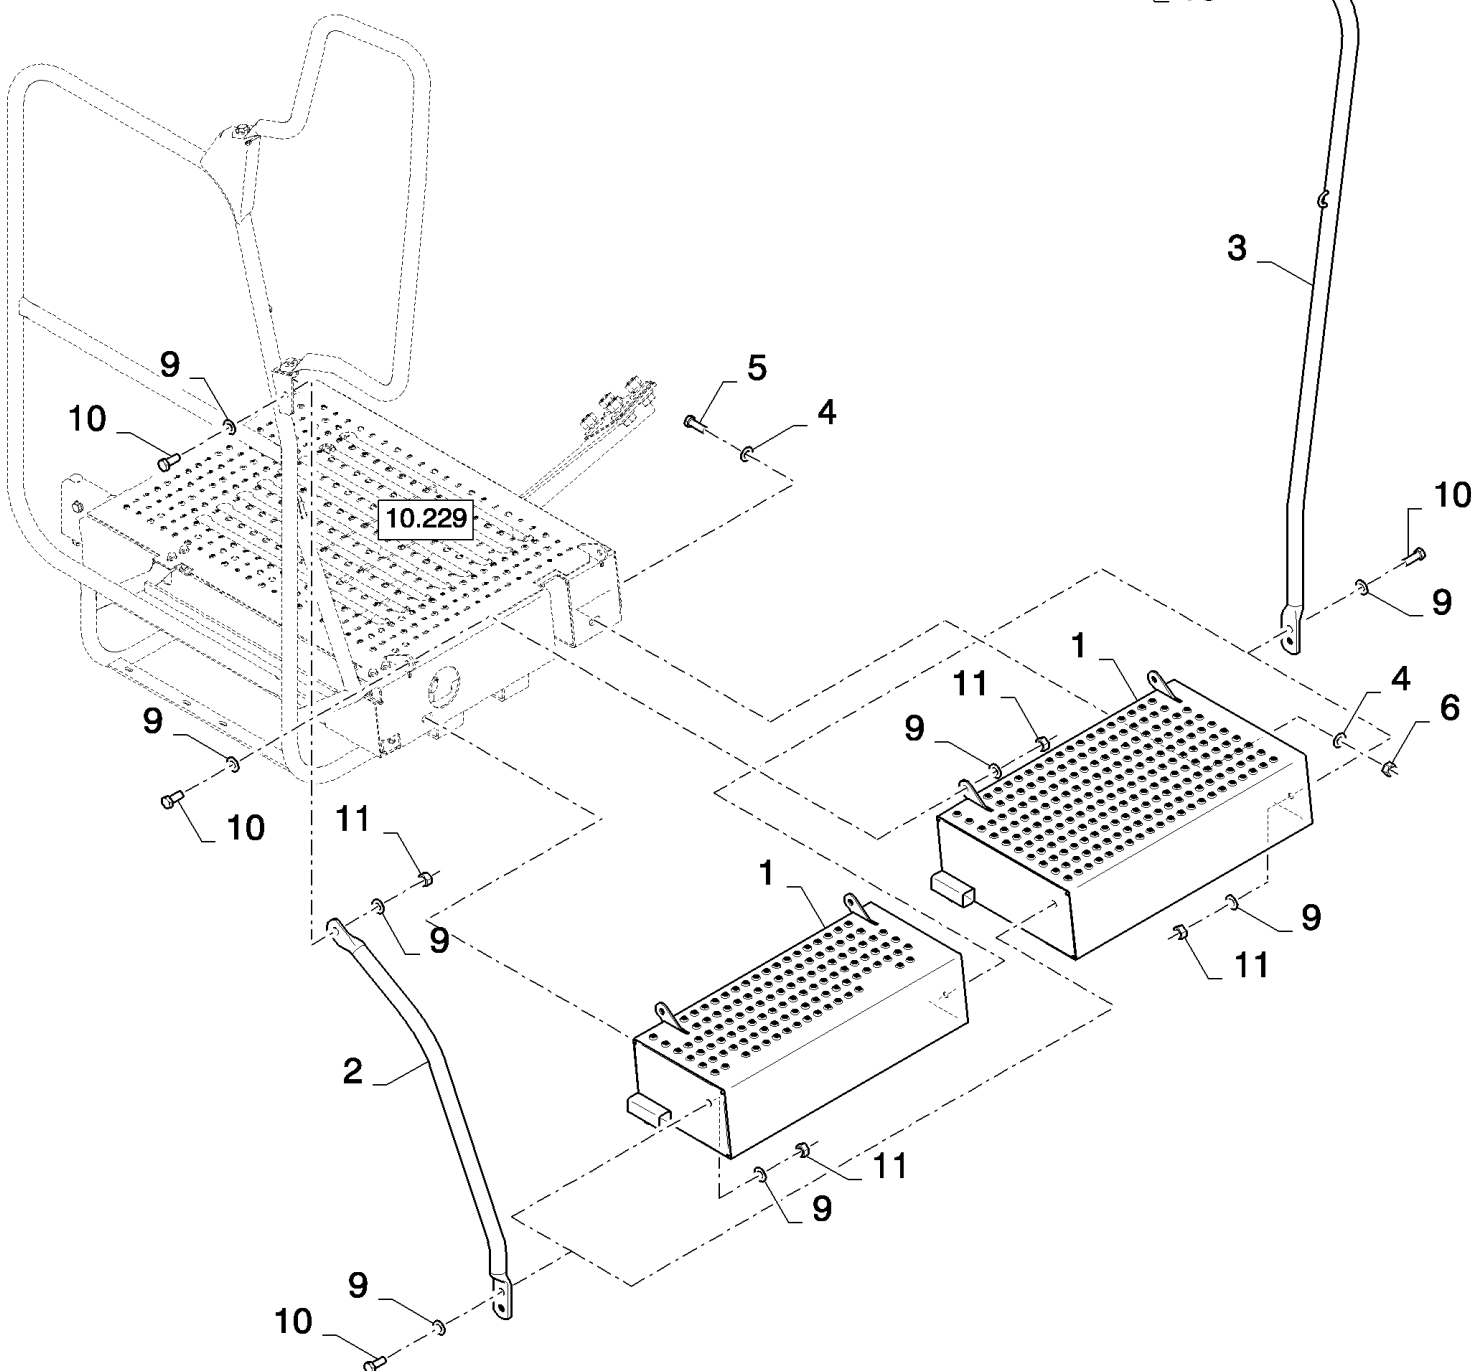

10.231(01) OPERATOR'S PLATFORM, EXTENSIONS

10.231(01) OPERATOR'S PLATFORM, EXTENSIONS

сылка	Номер детали	Кол-во	Описание
1	87697090	1	EXTENSION, , EXTENSIONS 220MM
1	87721935	1	EXTENSION, , EXTENSIONS 320MM
1	87494531	1	EXTENSION, , EXTENSIONS 100MM
2	87723131	1	RAIL, SIDE,
3	87723129	1	RAIL, SIDE,
4	322358	4	WASHER, SPRING, Belleville, M8,
5	43128	2	BOLT, Hex, M8 x 30, 8.8,
6	9706690	2	NUT, M8, CI 8,
7	12644301	1	WASHER, M10 x 35 x 3,
8	12626201	1	WASHER, M10 x 25 x 3,
9	140045	AR	WASHER, SPRING, Belleville, M10,
10	43139	AR	BOLT, Hex, M10 x 25, 8.8, Full Thd,
11	100016	AR	NUT, M10, CI 8,