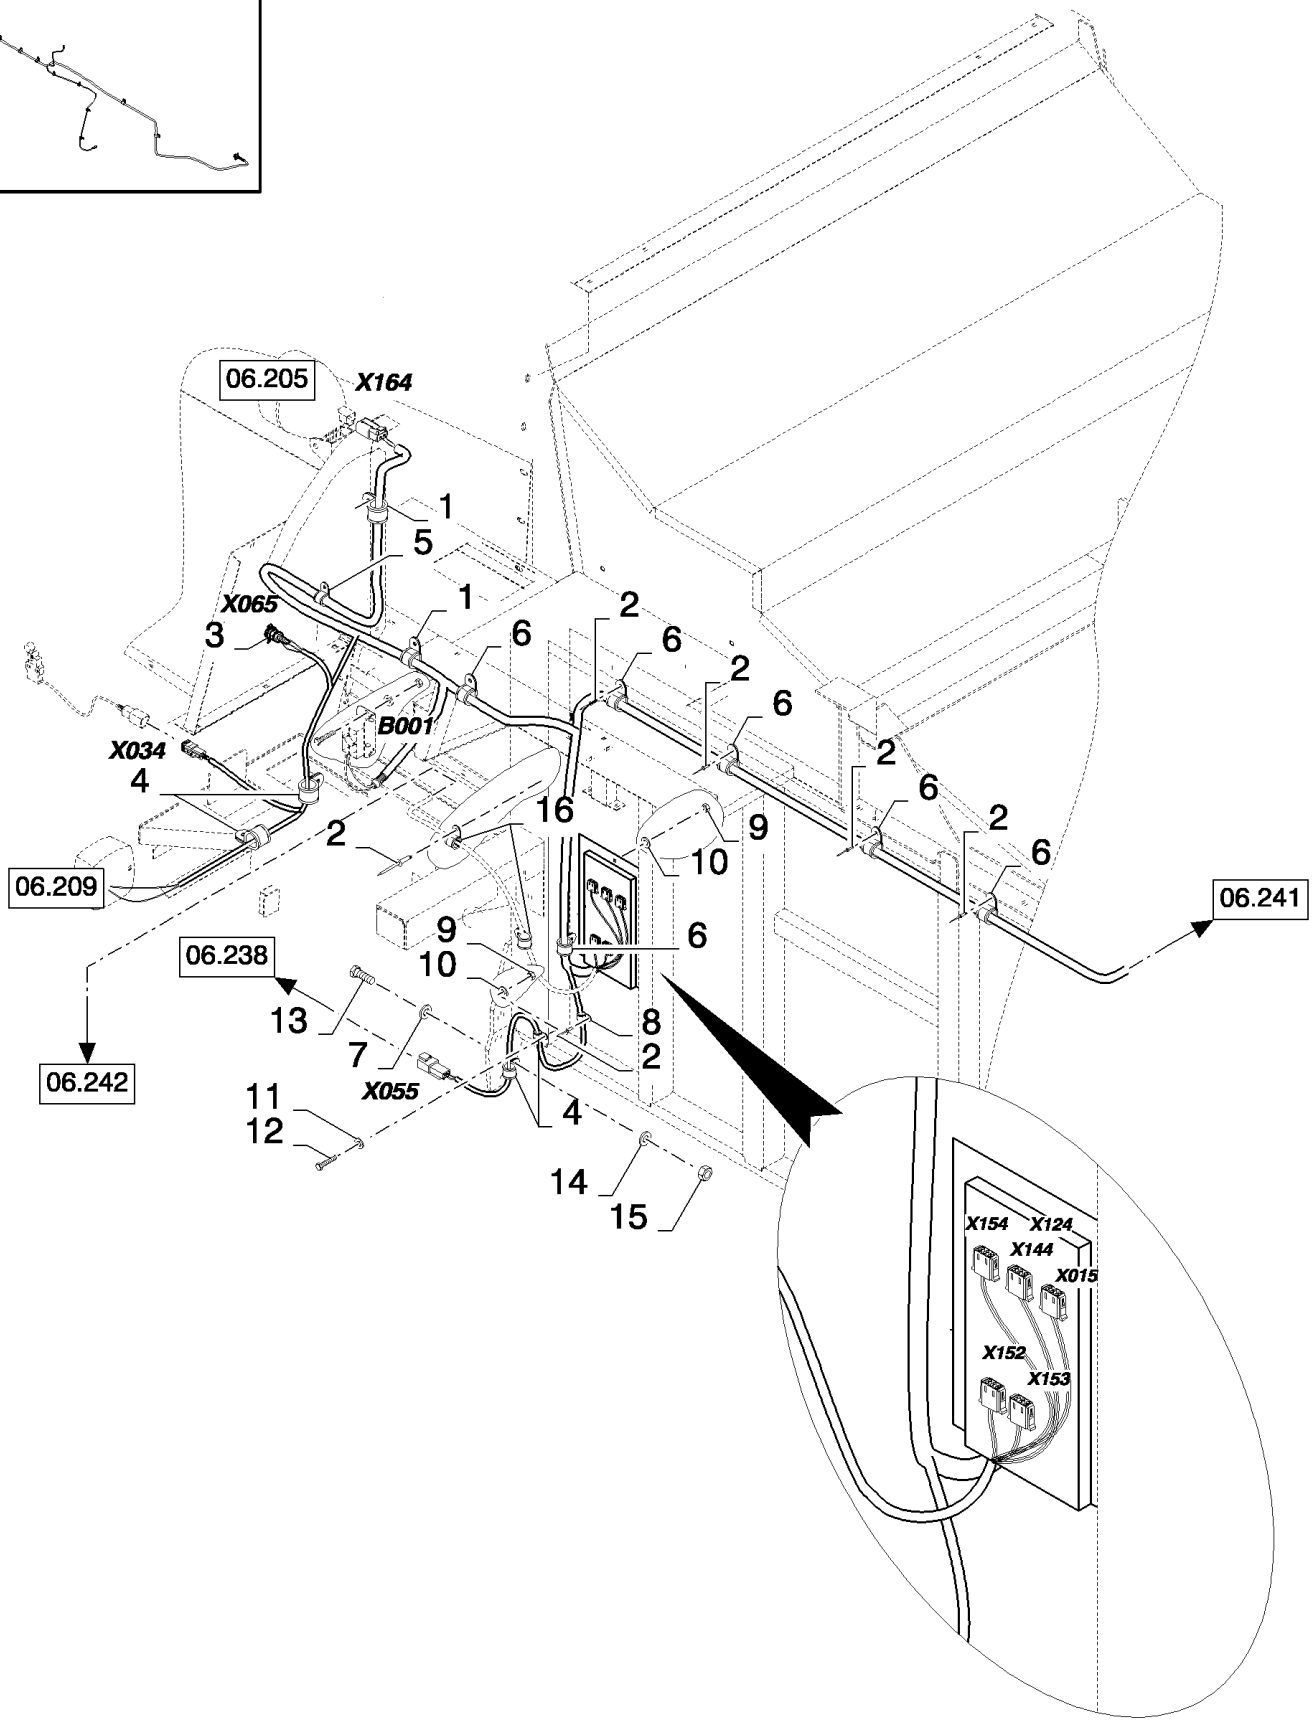

06.240(01) STRAW WALKER FRAME, ELECTRICAL COMPONENTS

06.240(01) STRAW WALKER FRAME, ELECTRICAL COMPONENTS

сылка	Номер детали	Кол-во	Описание
1	9706748	4	CLAMP, 5/8", Insul, 5/16" Bolt,
2	9512290	AR	RIVET, Pop, M4.8 x 18,
3	374418	1	SOCKET, POWER,
4	9837692	7	CLAMP,
5	84818443	1	CLAMP,
6	84818445	7	CLAMP,
7	140016	2	WASHER, M8 x 16 x 1.6,
8	84818441	2	CLAMP,
9	9706755	5	NUT, M6, CI 8,
10	412649	5	WASHER, SPRING, Belleville, M6,
11	86588450	2	WASHER, M6 x 12 x 1.6 Thk,
12	120100	2	BOLT, Hex, M6 x 20, 8.8,
13	120103	2	BOLT, Hex, M8 x 16, 8.8,
14	322358	2	WASHER, SPRING, Belleville, M8,
15	9706690	2	NUT, M8, CI 8,
16	84818442	11	CLAMP,