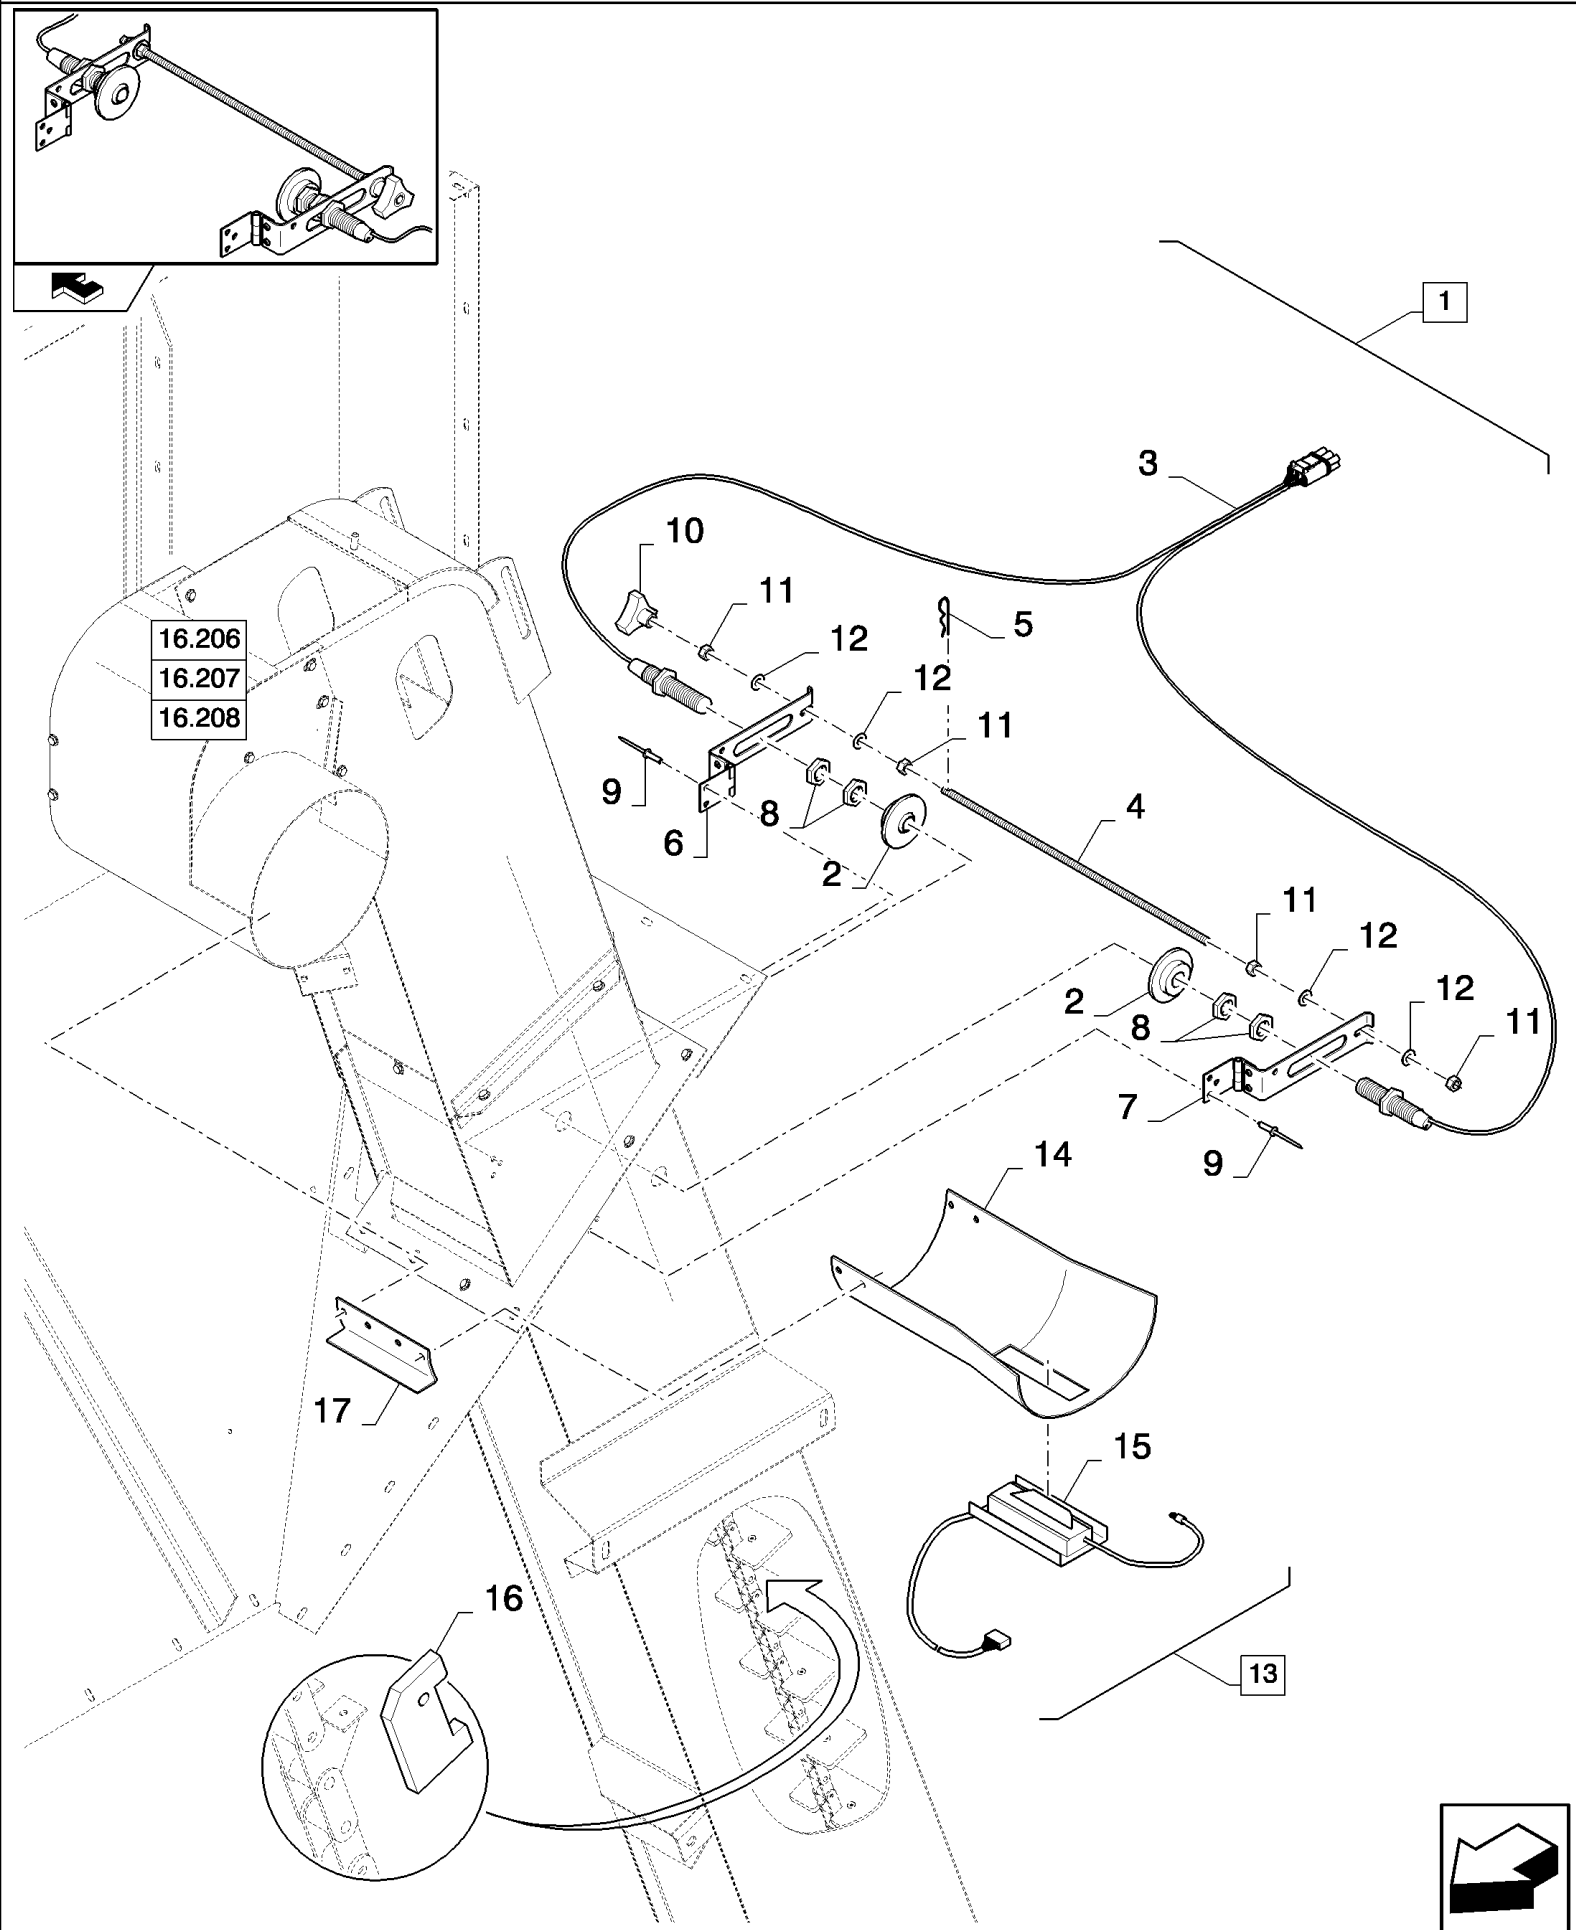

06.251(01) YIELD MONITOR - MOISTURE SENSOR AND OPTICAL YIELD SENSORS

06.251(01) YIELD MONITOR - MOISTURE SENSOR AND OPTICAL YIELD SENSORS

сылка	Номер детали	Кол-во	Описание
1	87623971	1	(2 to 12)
2	87623972	2	
3	87623973	1	
4	NSS	1	NOT SERVICED SEPARATELY,
5	NSS	1	NOT SERVICED SEPARATELY,
6	NSS	1	NOT SERVICED SEPARATELY,
7	NSS	1	NOT SERVICED SEPARATELY,
8	NSS	4	NOT SERVICED SEPARATELY,
9	NSS	6	NOT SERVICED SEPARATELY,
10	NSS	1	NOT SERVICED SEPARATELY,
11	NSS	6	NOT SERVICED SEPARATELY,
12	NSS	6	NOT SERVICED SEPARATELY,
13	87626193	1	(14, 15)
14	87626194	1	
15	87626191	1	
16	87623975	1	
17	84128901	1