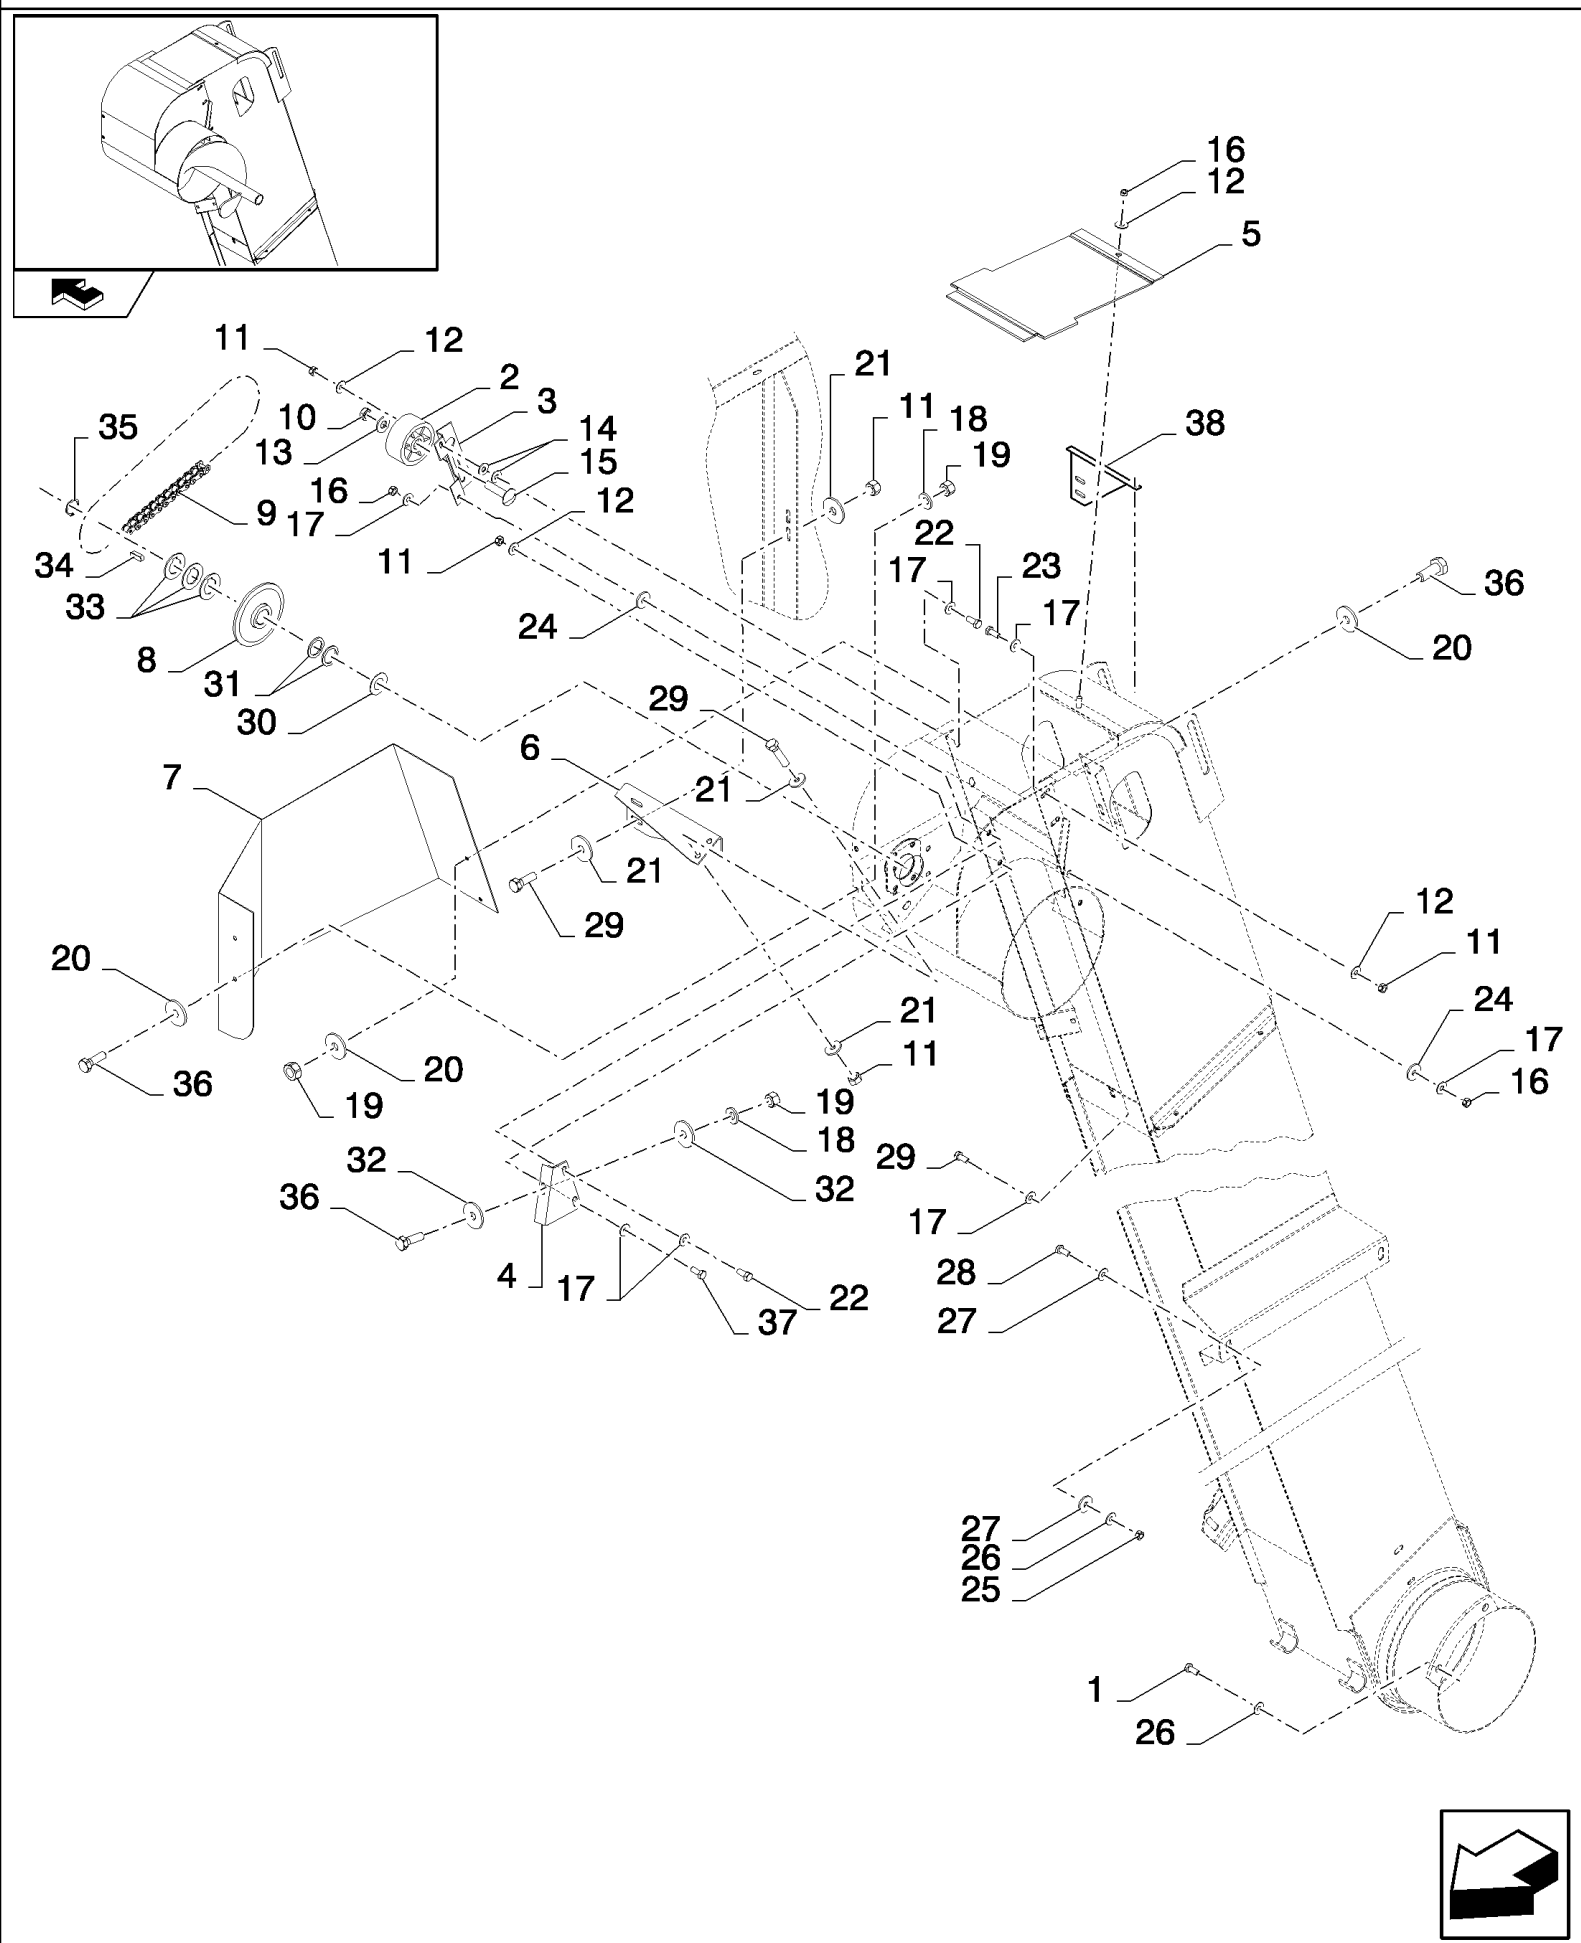

16.206(01) GRAIN ELEVATOR - UPPER DRIVE

CSX7080 D660 - COMBINE (9/08-)

16.206(01) GRAIN ELEVATOR - UPPER DRIVE

сылка	Номер детали	Кол-во	Описание
1	43138	2	BOLT, Hex, M10 x 20, 8.8, Full Thd,
2	334970	1	PINION, IDLER,
3	84981355	1	SUPPORT, , FOR CSX7040, CSX7050, CSX7050 HILLSIDE AND CSX7060 ONLY
3	87724432	1	SUPPORT, , FOR CSX7070 AND CSX7080 ONLY
4	87520701	1	PLATE,
5	84980404	1	COVER,
6	87520702	1	SUPPORT, , FOR CSX7040, CSX7050, CSX7050 HILLSIDE AND CSX7060 ONLY
6	87520700	1	SUPPORT, , FOR CSX7070 AND CSX7080 ONLY
7	87533951	1	PLATE, , FOR CSX7040, CSX7050, CSX7050 HILLSIDE AND CSX7060 ONLY, BSN C667
7	84122729	1	PLATE, , FOR CSX7040, CSX7050, CSX7050 HILLSIDE AND CSX7060 ONLY, ASN D668
7	87520699	1	PLATE, , FOR CSX7070 AND CSX7080 ONLY, BSN C667
7	84122643	1	PLATE, , FOR CSX7070 AND CSX7080 ONLY, ASN D668
8	84981030	1	SPROCKET, DRIVEN,
9	592010	1	CHAIN,
10	412126	1	NUT, LOCK, M12 x 1.75, CI 8,
11	9706690	9	NUT, M8, CI 8,
12	322358	6	WASHER, SPRING, Belleville, M8,
13	378245	1	WASHER, M13 x 28 x 2 Thk,
14	378243	2	WASHER, M8,
15	334682	1	BOLT, CARRIAGE, Short NK, M12 x 50, CI8.8, Full Thd, BOLT, CARRIAGE, Short NK, M12 x 50, CI8.8, Full Thd
16	86629542	3	NUT, LOCK, M8 x 1.25, CI 8,
17	140016	9	WASHER, M8 x 16 x 1.6,
18	322357	3	WASHER, SPRING, Belleville, M6,
19	353308	5	NUT, M6 x 1, CI 8,
20	412649	6	WASHER, SPRING, Belleville, M6,
21	412650	8	WASHER, SPRING, Belleville, M8,
22	43128	2	BOLT, Hex, M8 x 30, 8.8,
23	120103	3	BOLT, Hex, M8 x 16, 8.8,
24	140041	2	WASHER, M8 x 28 x 3,
25	100016	2	NUT, M10, CI 8,
26	140045	4	WASHER, SPRING, Belleville, M10,
27	140042	4	WASHER, M10 x 34 x 3,
28	43139	2	BOLT, Hex, M10 x 25, 8.8, Full Thd,
29	120104	5	BOLT, Hex, M8 x 20, 8.8,
30	140110	1	WASHER, M31 x 40,
31	140108	2	WASHER,
32	86588450	2	WASHER, M6 x 12 x 1.6 Thk,
33	444974	3	WASHER,
34	170030	1	KEY, M8 x 7 x 32, Par,
35	370003	1	RING, SNAP, M30, Ext,
36	86508568	5	SCREW, Hex, M6 x 16, 8.8,
37	43127	1	BOLT, Hex, M8 x 25, 8.8,
38	84122224	1	SUPPORT, , FOR CSX7040, CSX7050, CSX7050 HILLSIDE AND CSX7060 ONLY, ASN D668
38	84122211	1	SUPPORT, , FOR CSX7070 AND CSX7080 ONLY, ASN D668