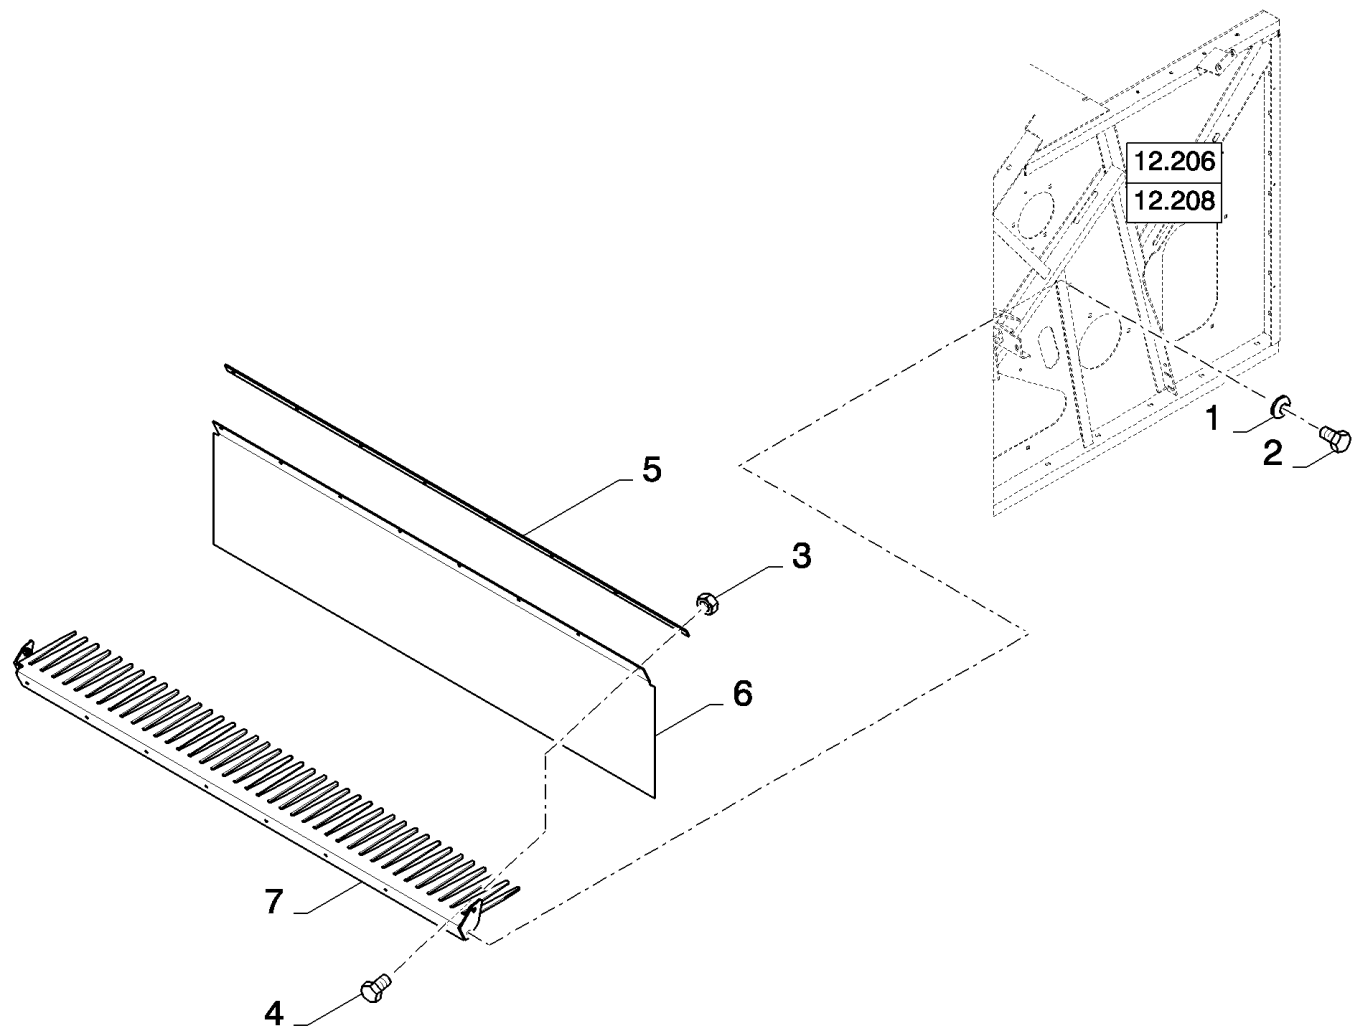

14.218(01) RAKE UNDER BEATER

CSX7080 D660 - COMBINE (9/08-)

14.218(01) RAKE UNDER BEATER

сылка	Номер детали	Кол-во	Описание
1	140045	4	WASHER, SPRING, Belleville, M10,
2	43138	4	BOLT, Hex, M10 x 20, 8.8, Full Thd,
3	353308	AR	NUT, M6 x 1, CI 8,
4	120100	AR	BOLT, Hex, M6 x 20, 8.8,
5	84431271	1	PLATE, FIXING, , FOR CSX7040, CSX7050 AND CSX7050 HILLSIDE ONLY
5	84073695	1	PLATE, FIXING, , FOR CSX7070 AND CSX7080 LATERALE VERSION ONLY
6	84431263	1	CANVAS, , FOR CSX7040, CSX7050 AND CSX7050 HILLSIDE ONLY
6	84073686	1	CANVAS, , FOR CSX7070 AND CSX7080 LATERALE VERSION ONLY
7	84432674	1	GRATE, , FOR CSX7040, CSX7050 AND CSX7050 HILLSIDE ONLY
7	84072244	1	GRATE, , FOR CSX7070 AND CSX7080 LATERALE VERSION ONLY