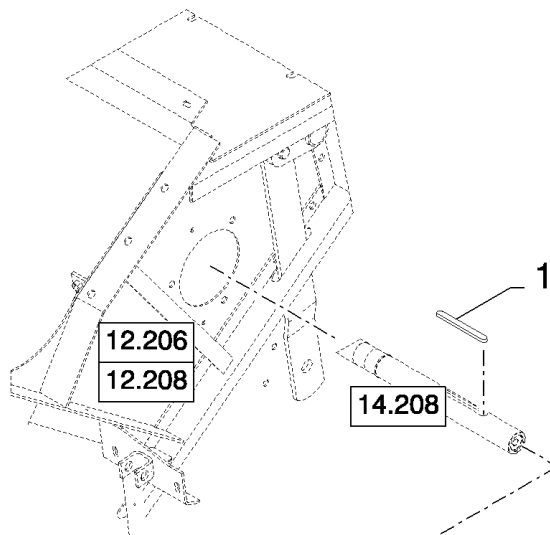

14.216(01) DRUM VARIATOR

14.216(01) DRUM VARIATOR

сылка	Номер детали	Кол-во	Описание
1	444889	1	KEY,
2	120068	6	BOLT, Hex, M10 x 40, 8.8, Full Thd,
3	84072287	1	HUB,
4	84334199	1	DISC,
5	140045	12	WASHER, SPRING, Belleville, M10,
6	86588450	6	WASHER, M6 x 12 x 1.6 Thk,
7	43117	6	BOLT, Hex, M6 x 30, 8.8,
8	86588450	6	WASHER, M6 x 12 x 1.6 Thk,
9	84072684	2	CAM,
10	353308	6	NUT, M6 x 1, Cl 8,
11	84334439	1	HUB,
12	84814929	1	NIPPLE, LUBE,
13	84072991	2	RING,
14	84334197	1	DISC,
15	43140	6	BOLT, Hex, M10 x 30, 8.8, Full Thd,
16	84431523	1	SPRING,
17	84334193	1	RING, PRESSURE,
18	84058945	1	WASHER,
19	84072773	1	BOLT, Hex, M16 x 240, 8.8, Full Thd, M16x240