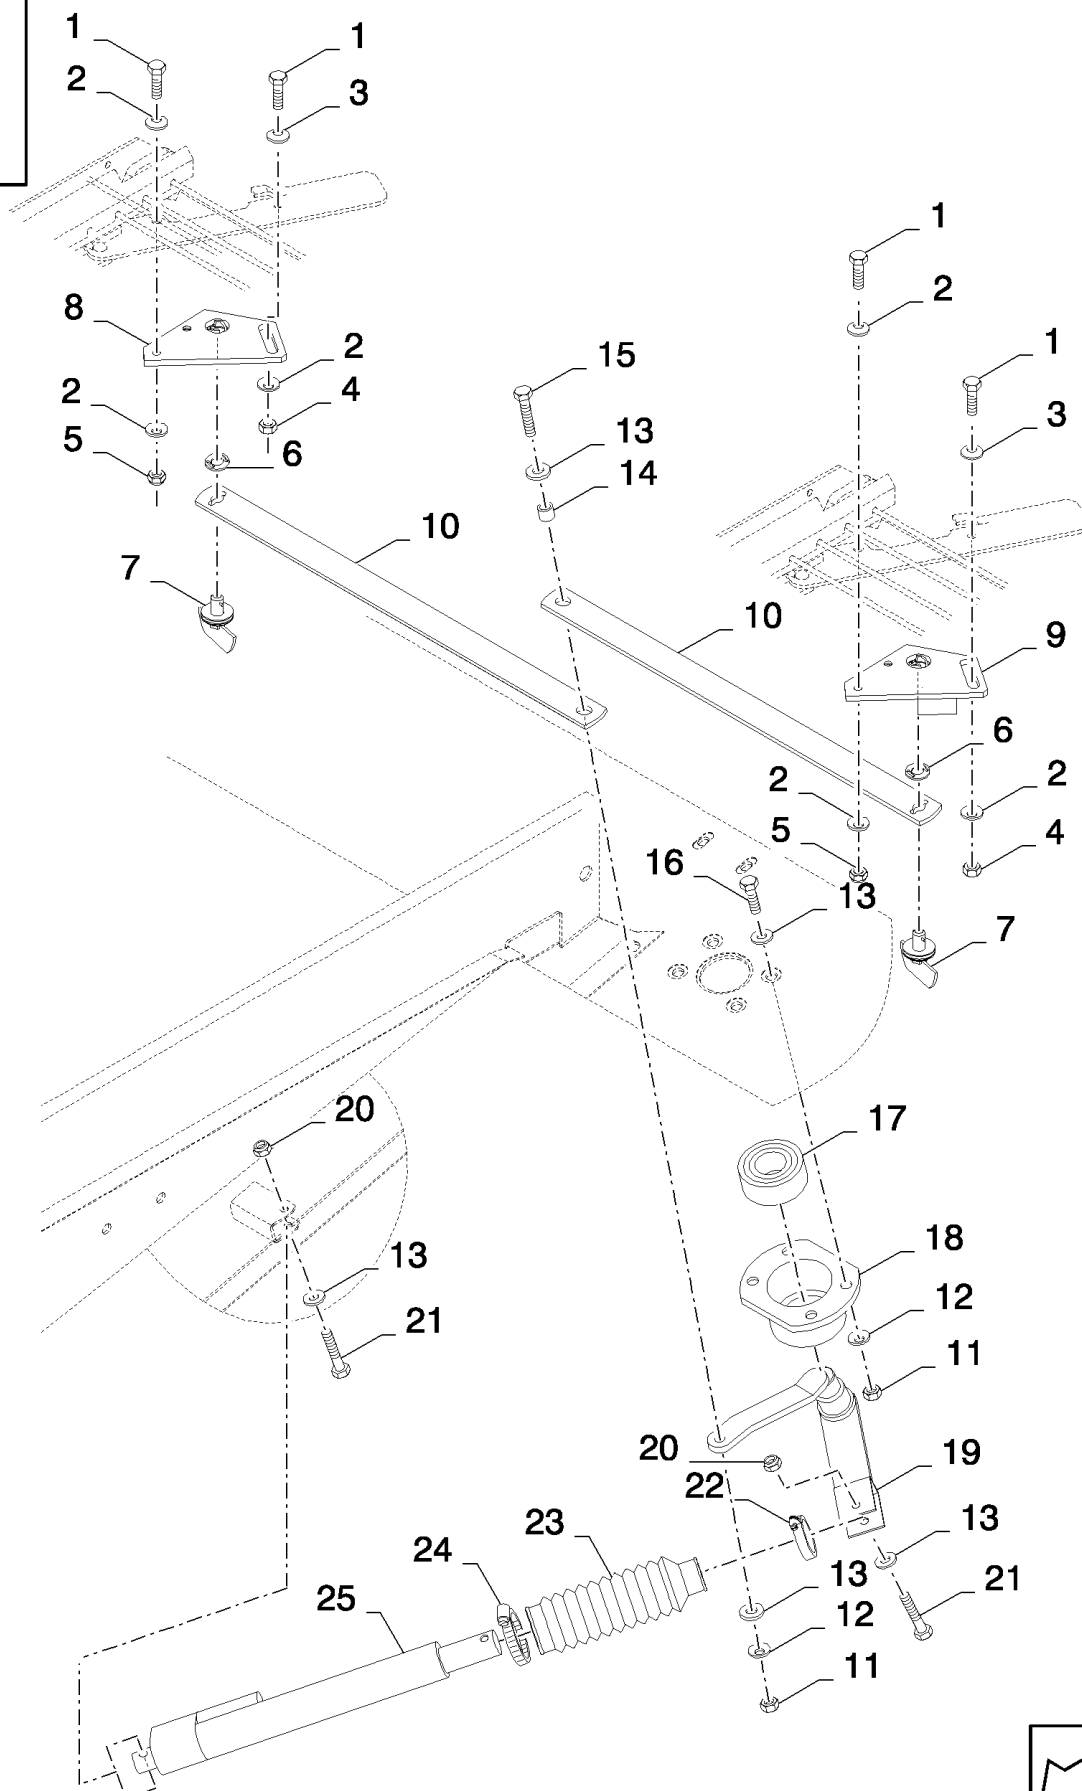

15.250(01) REMOTE LOWER SIEVE ADJUSTMENT

CSX7080 D660 - COMBINE (9/08-)

15.250(01) REMOTE LOWER SIEVE ADJUSTMENT

сылка	Номер детали	Кол-во	Описание
1	120100	AR	BOLT, Hex, M6 x 20, 8.8,
2	412649	AR	WASHER, SPRING, Belleville, M6,
3	322357	AR	WASHER, SPRING, Belleville, M6,
4	9706755	AR	NUT, M6, CI 8,
5	353308	AR	NUT, M6 x 1, CI 8,
6	9514605	AR	WASHER, LOCK, M9.8 x 18.5,
7	9831581	1	LOCK, , FOR CSX7040, CSX7050 AND CSX7060 ONLY
7	9831581	2	LOCK, , FOR CSX7070 AND CSX7080 ONLY
8	84053677	1	PLATE,
9	84062611	1	PLATE, , FOR CSX7070 AND CSX7080 ONLY
10	87484563	1	PLATE, , FOR CSX7040, CSX7050 AND CSX7060 ONLY, BSN C667
10	84142214	1	PLATE, , FOR CSX7040, CSX7050 AND CSX7060 ONLY, ASN D668
10	87484563	2	PLATE, , FOR CSX7070 AND CSX7080 ONLY, BSN C667
10	84142214	2	PLATE, , FOR CSX7070 AND CSX7080 ONLY, ASN D668
11	89706690	5	NUT, M8, CI 8,
12	322358	5	WASHER, SPRING, Belleville, M8,
13	378243	8	WASHER, M8,
14	84457465	1	BUSHING,
14	428329	1	RING,
15	43128	1	BOLT, Hex, M8 x 30, 8.8,
16	120103	4	BOLT, Hex, M8 x 16, 8.8,
17	34439	1	BEARING, BALL,
18	87526988	1	COVER,
19	87477382	1	ARM, , BSN C667
19	84141433	1	ARM, , ASN D668
20	280129	2	NUT, LOCK, 1/4"-20, GC,
21	87716	2	BOLT, Hex, 1/4"-20 x 1 1/4", G5,
22	326082	1	CLAMP,
23	84053431	1	BELLOWS,
24	382527	1	CLAMP, HOSE, M25-40, Worm,
25	87477922	1	ACTUATOR,