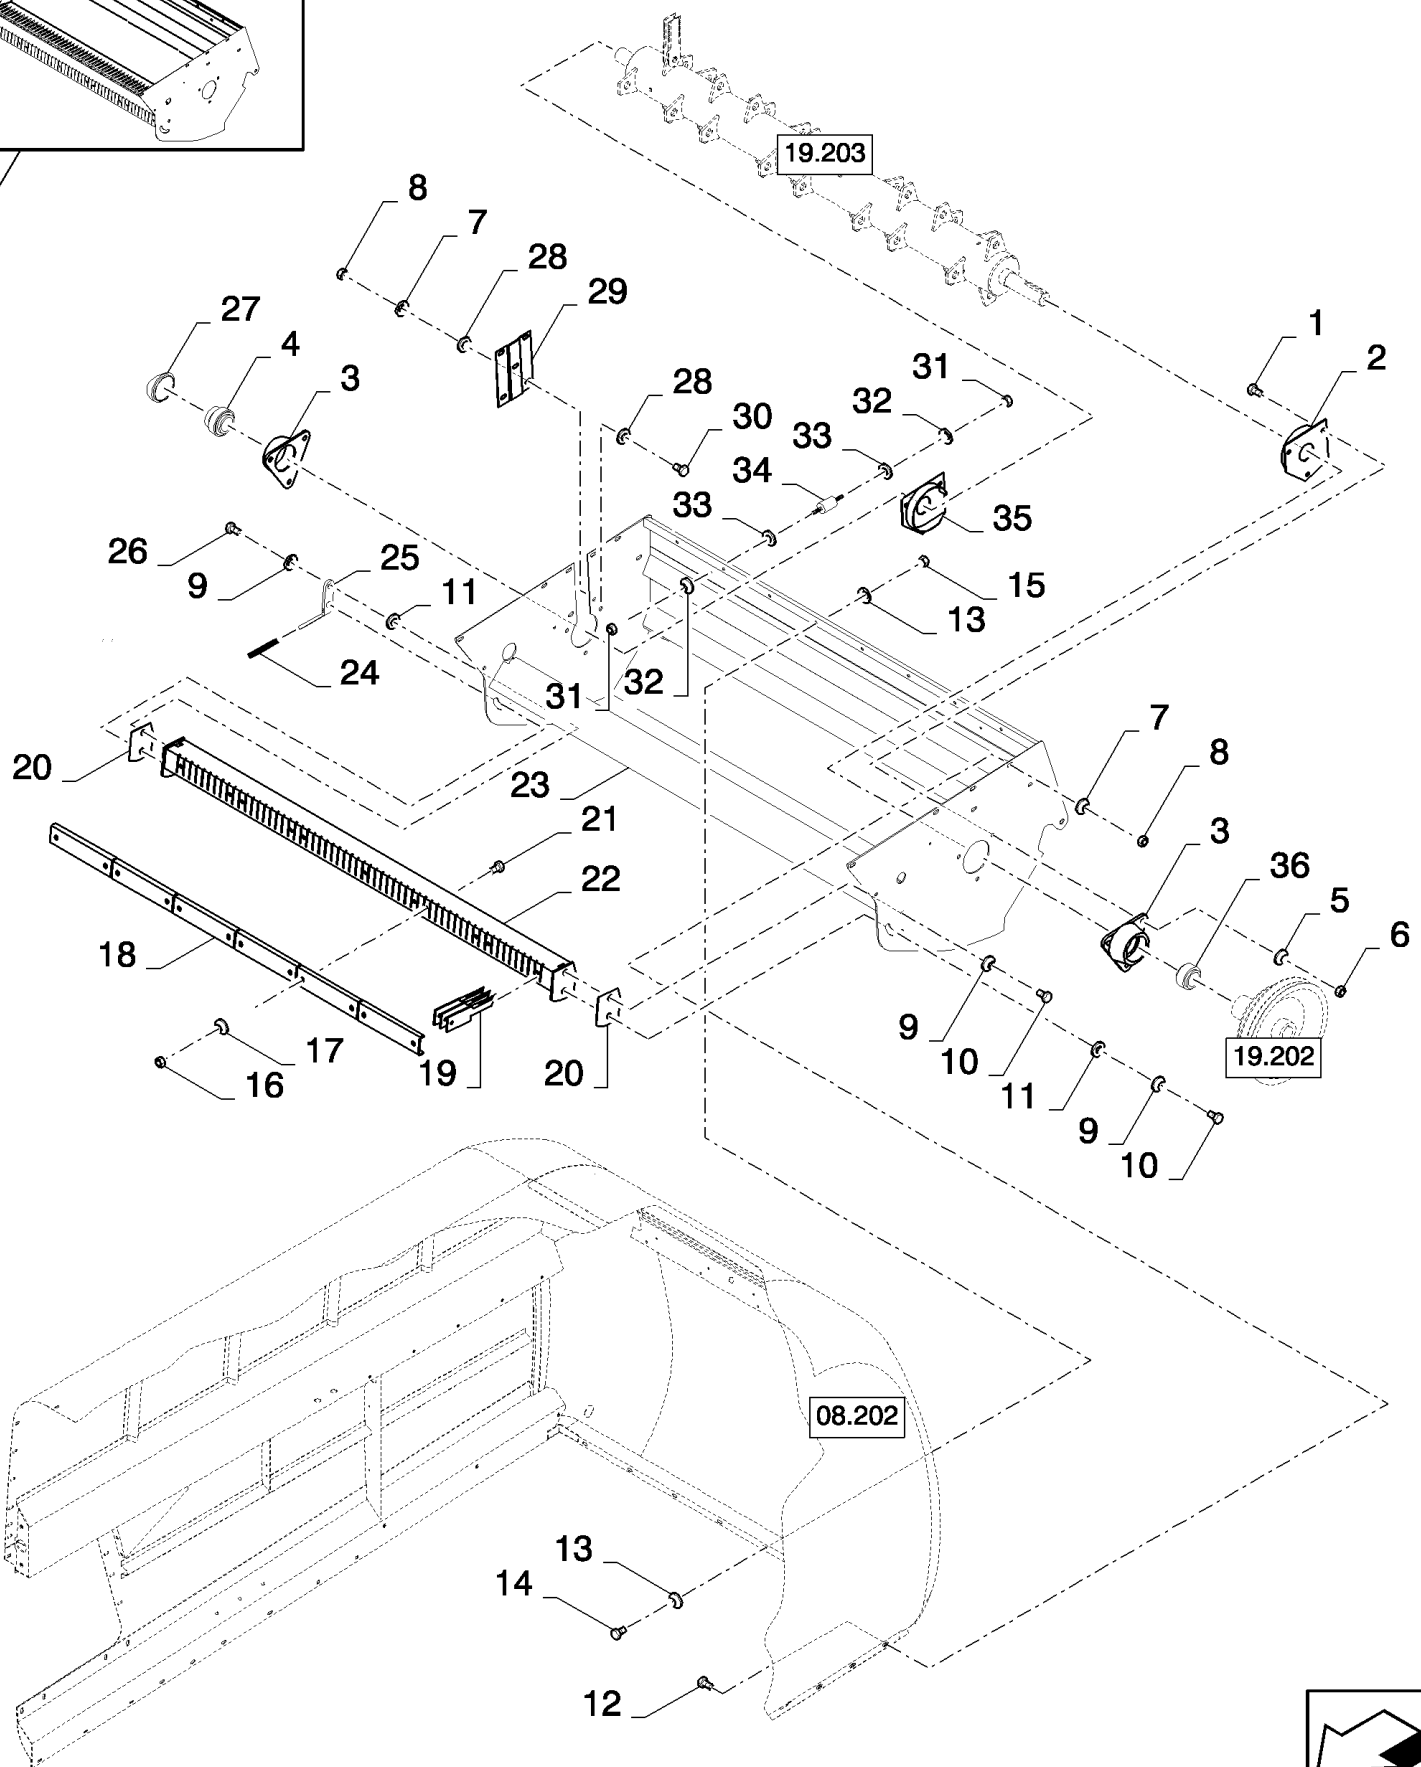

19.208(01) CHOPPER, ROTOR FRAME

CSX7080 D660 - COMBINE (9/08-)

19.208(01) CHOPPER, ROTOR FRAME

сылка	Номер детали	Кол-во	Описание
1	300389	6	BOLT, Hex, M12 x 35, 8.8, Full Thd,
2	84434806	1	GUARD,
3	84334208	2	HOUSING, BEARING,
4	385424	1	BEARING ASSY,
5	140046	6	WASHER, SPRING, Belleville, M12,
6	9706685	6	NUT, M12, CI 8,
7	140045	9	WASHER, SPRING, Belleville, M10,
8	100016	9	NUT, M10, CI 8,
9	140048	4	WASHER, SPRING, Belleville, M16,
10	43167	2	BOLT, Hex, M16 x 30, 8.8, Full Thd,
11	140020	3	WASHER, M16 x 30 x 3,
12	338949	7	BOLT, CARRIAGE, Short NK, M10 x 25, CI8.8, Full Thd,
13	322358	14	WASHER, SPRING, Belleville, M8,
14	120104	7	BOLT, Hex, M8 x 20, 8.8,
15	9706690	7	NUT, M8, CI 8,
16	86629542	10	NUT, LOCK, M8 x 1.25, CI 8,
17	140041	10	WASHER, M8 x 28 x 3,
18	84434026	5	RETAINER,
19	9516450	50	KNIFE,
20	84434200	AR	SHIM,
21	86528166	10	BOLT, Hex, M8 x 120, 8.8, M8x120
22	84440055	1	SUPPORT, , FOR CSX7040, CSX7050, CSX7050 HILLSIDE AND CSX7060 ONLY
22	84440064	1	SUPPORT, , FOR CSX7070 AND CSX7080 ONLY
23	87373173	1	FRAME, , FOR CSX7040, CSX7050, CSX7050 HILLSIDE AND CSX7060 ONLY
23	87373172	1	FRAME, , FOR CSX7070 AND CSX7080 ONLY
24	84439164	1	HANDLE GRIP,
25	84434209	1	LEVER,
26	43168	2	BOLT, Hex, M16 x 2 x 40, 8.8, Full Thd,
27	137395	1	DUST CAP,
28	140042	4	WASHER, M10 x 34 x 3,
29	84440375	1	PLATE,
30	43139	2	BOLT, Hex, M10 x 25, 8.8, Full Thd,
31	9706755	8	NUT, M6, CI 8,
32	322357	8	WASHER, SPRING, Belleville, M6,
33	448516	8	SPACER,
34	9513734	4	SILENTBLOC,
35	84434825	1	GUARD,
36	84453848	1	BEARING, BALL,