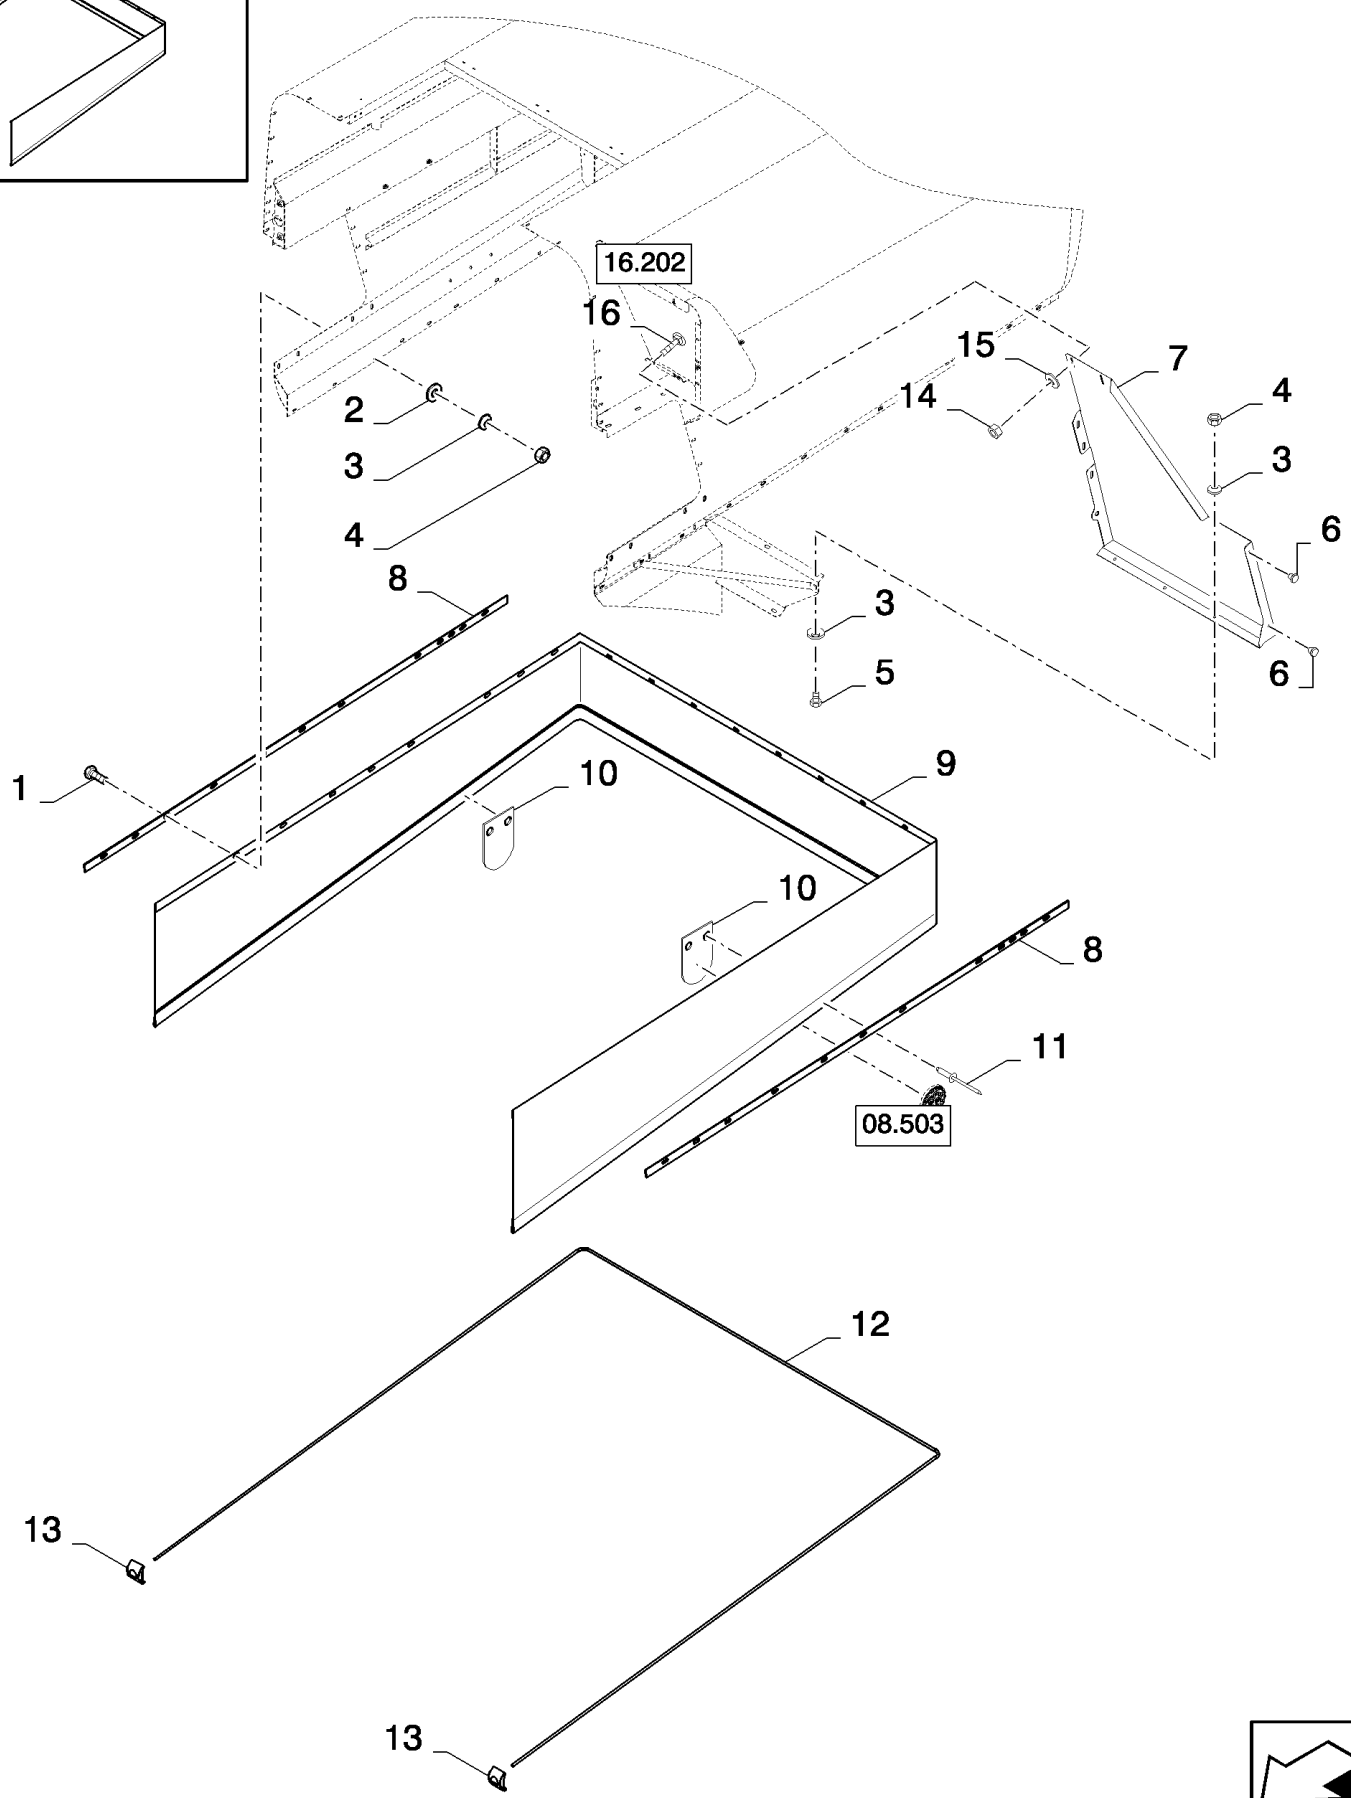

CSX7080 D660 - COMBINE (9/08-)

08.221(01) STRAW HOOD, CANVAS

сылка	Номер детали	Кол-во	Описание
1	308761	28	BOLT, CARRIAGE, Short NK, M8 x 25, CI8.8, Full Thd,
2	140041	28	WASHER, M8 x 28 x 3,
3	412650	34	WASHER, SPRING, Belleville, M8,
4	9706690	31	NUT, M8, CI 8,
5	43127	3	BOLT, Hex, M8 x 25, 8.8,
6	331233	2	PLUG,
7	87386060	1	SHIELD, , FOR CSX7040, CSX7050, CSX7050 HILLSIDE AND CSX7060 ONLY
7	87386053	1	SHIELD, , FOR CSX7070 AND CSX7080 ONLY
8	84434614	2	PLATE, FIXING,
9	84434594	1	CANVAS, , FOR CSX7040, CSX7050, CSX7050 HILLSIDE AND CSX7060 ONLY
9	84434754	1	CANVAS, , FOR CSX7070 AND CSX7080 ONLY
10	84446659	2	PLATE, , BSN C667
10	84137540	2	PLATE, , ASN D668
11	9512968	4	RIVET,
12	84434595	1	ROD, , FOR CSX7040, CSX7050, CSX7050 HILLSIDE AND CSX7060 ONLY
12	84434755	1	ROD, , FOR CSX7070 AND CSX7080 ONLY
13	432067	2	CIRCLIP,