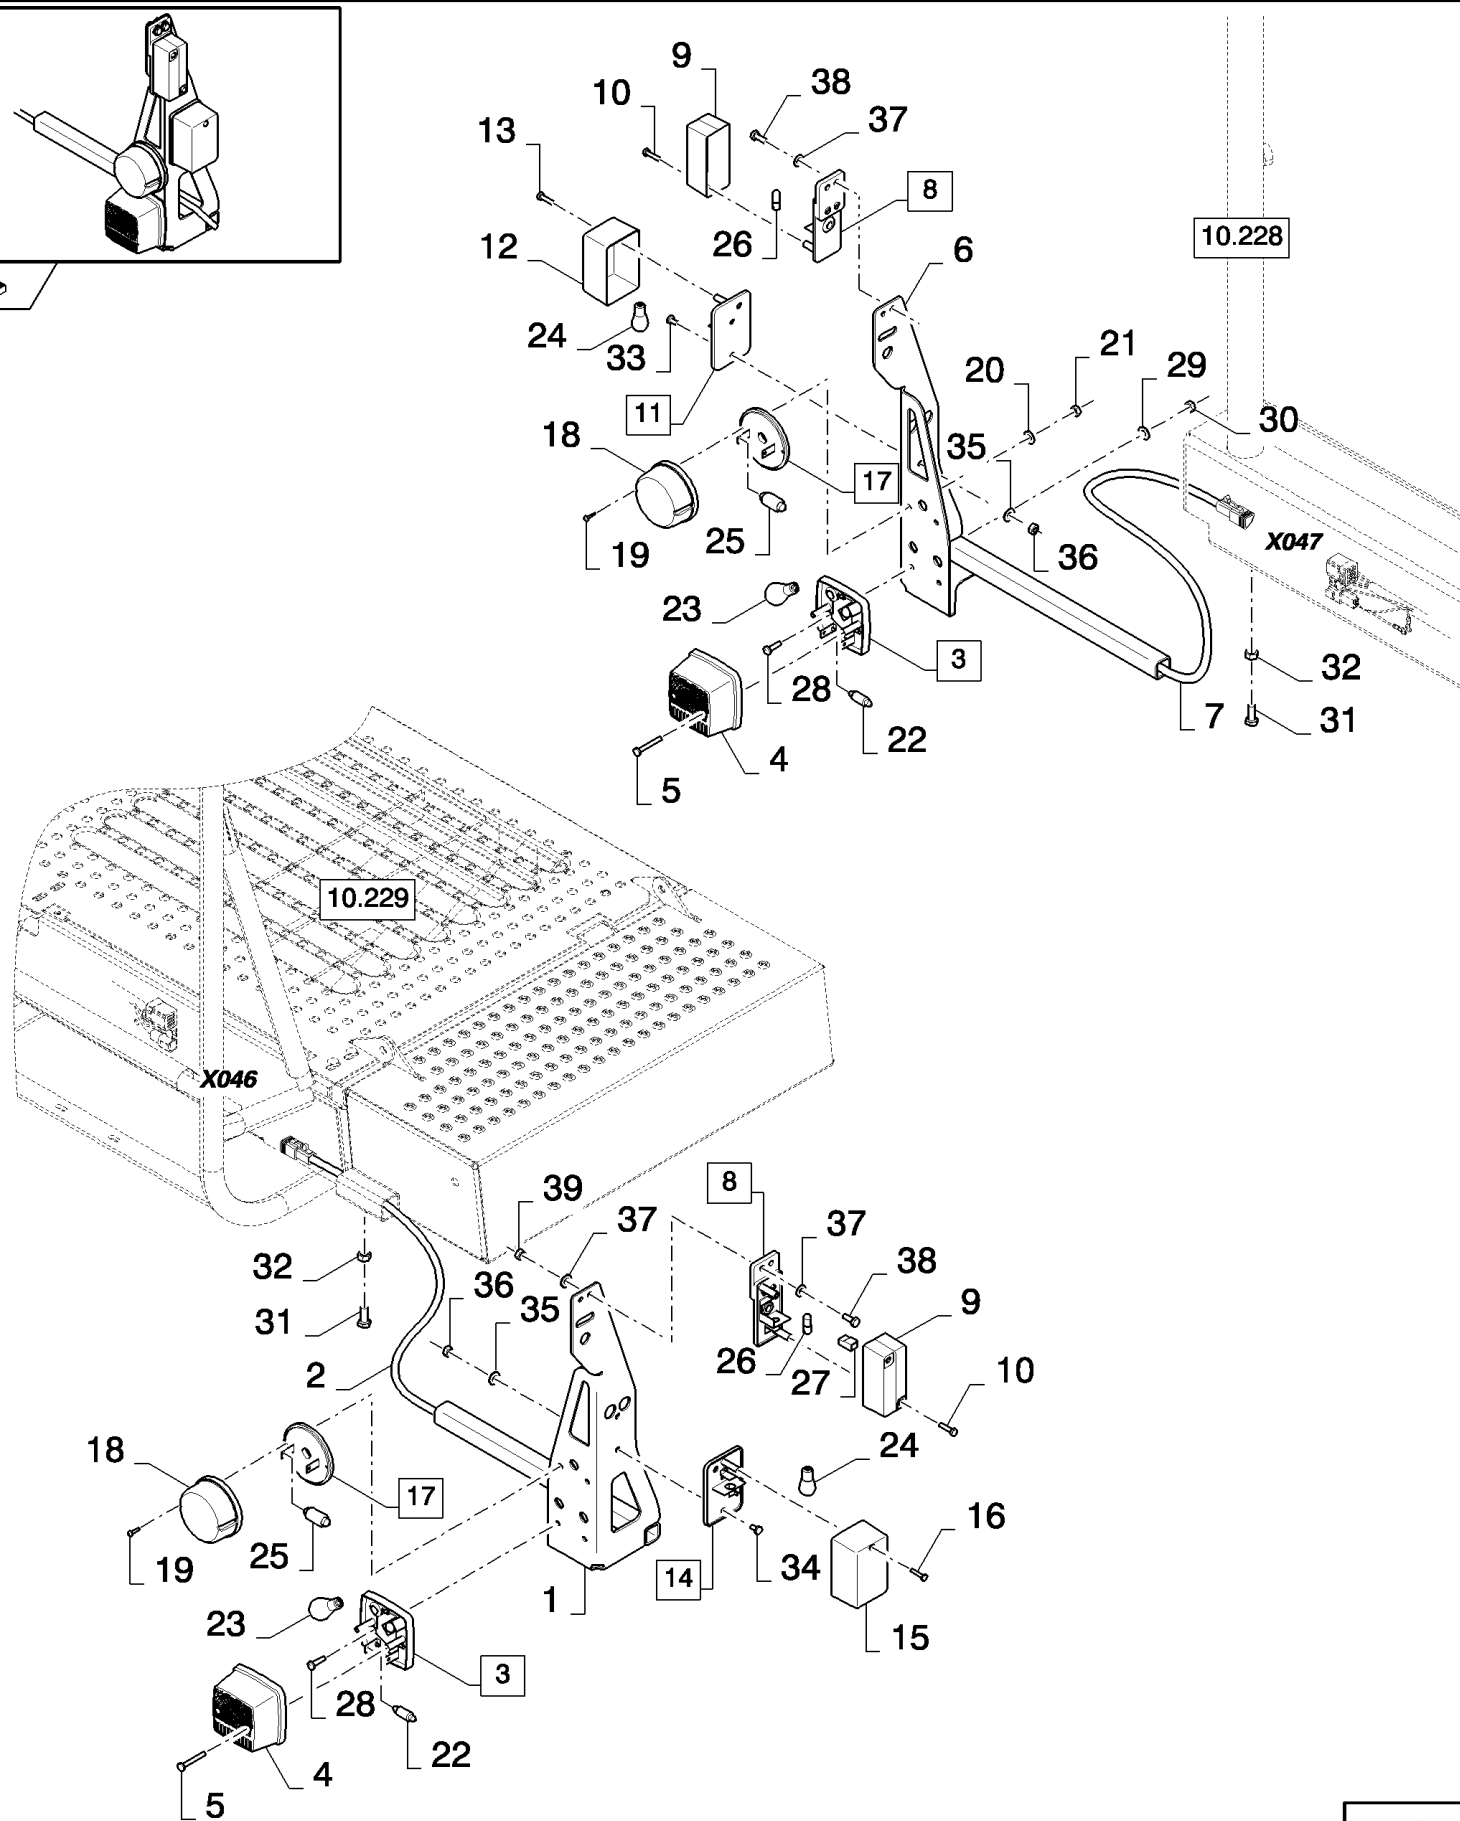

06.204(01) STANDARD HEADLIGHTS, FRONT

06.204(01) STANDARD HEADLIGHTS, FRONT

сылка	Номер детали	Кол-во	Описание
1	87724803	1	SUPPORT,
2	84448037	1	HARNESS, WIRE, , BSN C663
2	84126616	1	HARNESS, WIRE, , ASN D664
2	87732955	1	HARNESS, WIRE, , FOR AUSTRIA ONLY
3	418871	2	LAMP, (4,5)
4	NS	1	NOT SERVICED,
5	NS	1	NOT SERVICED,
6	87729643	1	SUPPORT,
7	84448038	1	HARNESS, WIRE, , SEE FIGURE 06.550, BSN C663
7	84126618	1	HARNESS, WIRE, , SEE FIGURE 06.557, ASN D664
7	87732956	1	HARNESS, WIRE, , SEE FIGURE 06.558, FOR AUSTRIA ONLY
8	449531	2	LAMP, (9, 10)
9	NS	1	NOT SERVICED,
10	NS	1	NOT SERVICED,
11	84011216	1	LAMP ASSY, SIDE, (12, 13)
12	NS	1	NOT SERVICED,
13	NS	1	NOT SERVICED,
14	84011215	1	LAMP ASSY, SIDE, (15, 16)
15	NS	1	NOT SERVICED,
16	NS	1	NOT SERVICED,
17	336483	2	LIGHT, TAIL, (18 to 21), FOR AUSTRIA ONLY
18	NS	1	NOT SERVICED, , FOR AUSTRIA ONLY
19	NS	1	NOT SERVICED, , FOR AUSTRIA ONLY
20	NS	1	NOT SERVICED, , FOR AUSTRIA ONLY
21	NS	1	NOT SERVICED, , FOR AUSTRIA ONLY
22	470017	2	BULB,
23	398877	2	BULB, 12V, 21W,
24	418870	2	BULB,
25	353078	2	BULB, , FOR AUSTRIA ONLY
26	470016	2	BULB,
27	441159	12	CONNECTOR, WIRE,
28	86511042	4	SCREW, Cross Pan Hd, M4 x 16,
29	322355	4	WASHER, Belleville, M4,
30	100012	4	NUT, M4, CI 8,
31	120104	2	BOLT, Hex, M8 x 20, 8.8,
32	9706690	2	NUT, M8, CI 8,
33	120098	2	BOLT, Hex, M5 x 20, 8.8, Full Thd,
34	86585709	2	SCREW, Cross Pan Hd, M5 x 10,
35	322356	4	WASHER, BELLEVILLE, M5.1 x 12 x 1.85, HDN,
36	86508813	4	NUT, M5, CI 8,
37	322357	8	WASHER, SPRING, Belleville, M6,
38	86508568	4	SCREW, Hex, M6 x 16, 8.8,
39	353308	4	NUT, M6 x 1, CI 8,