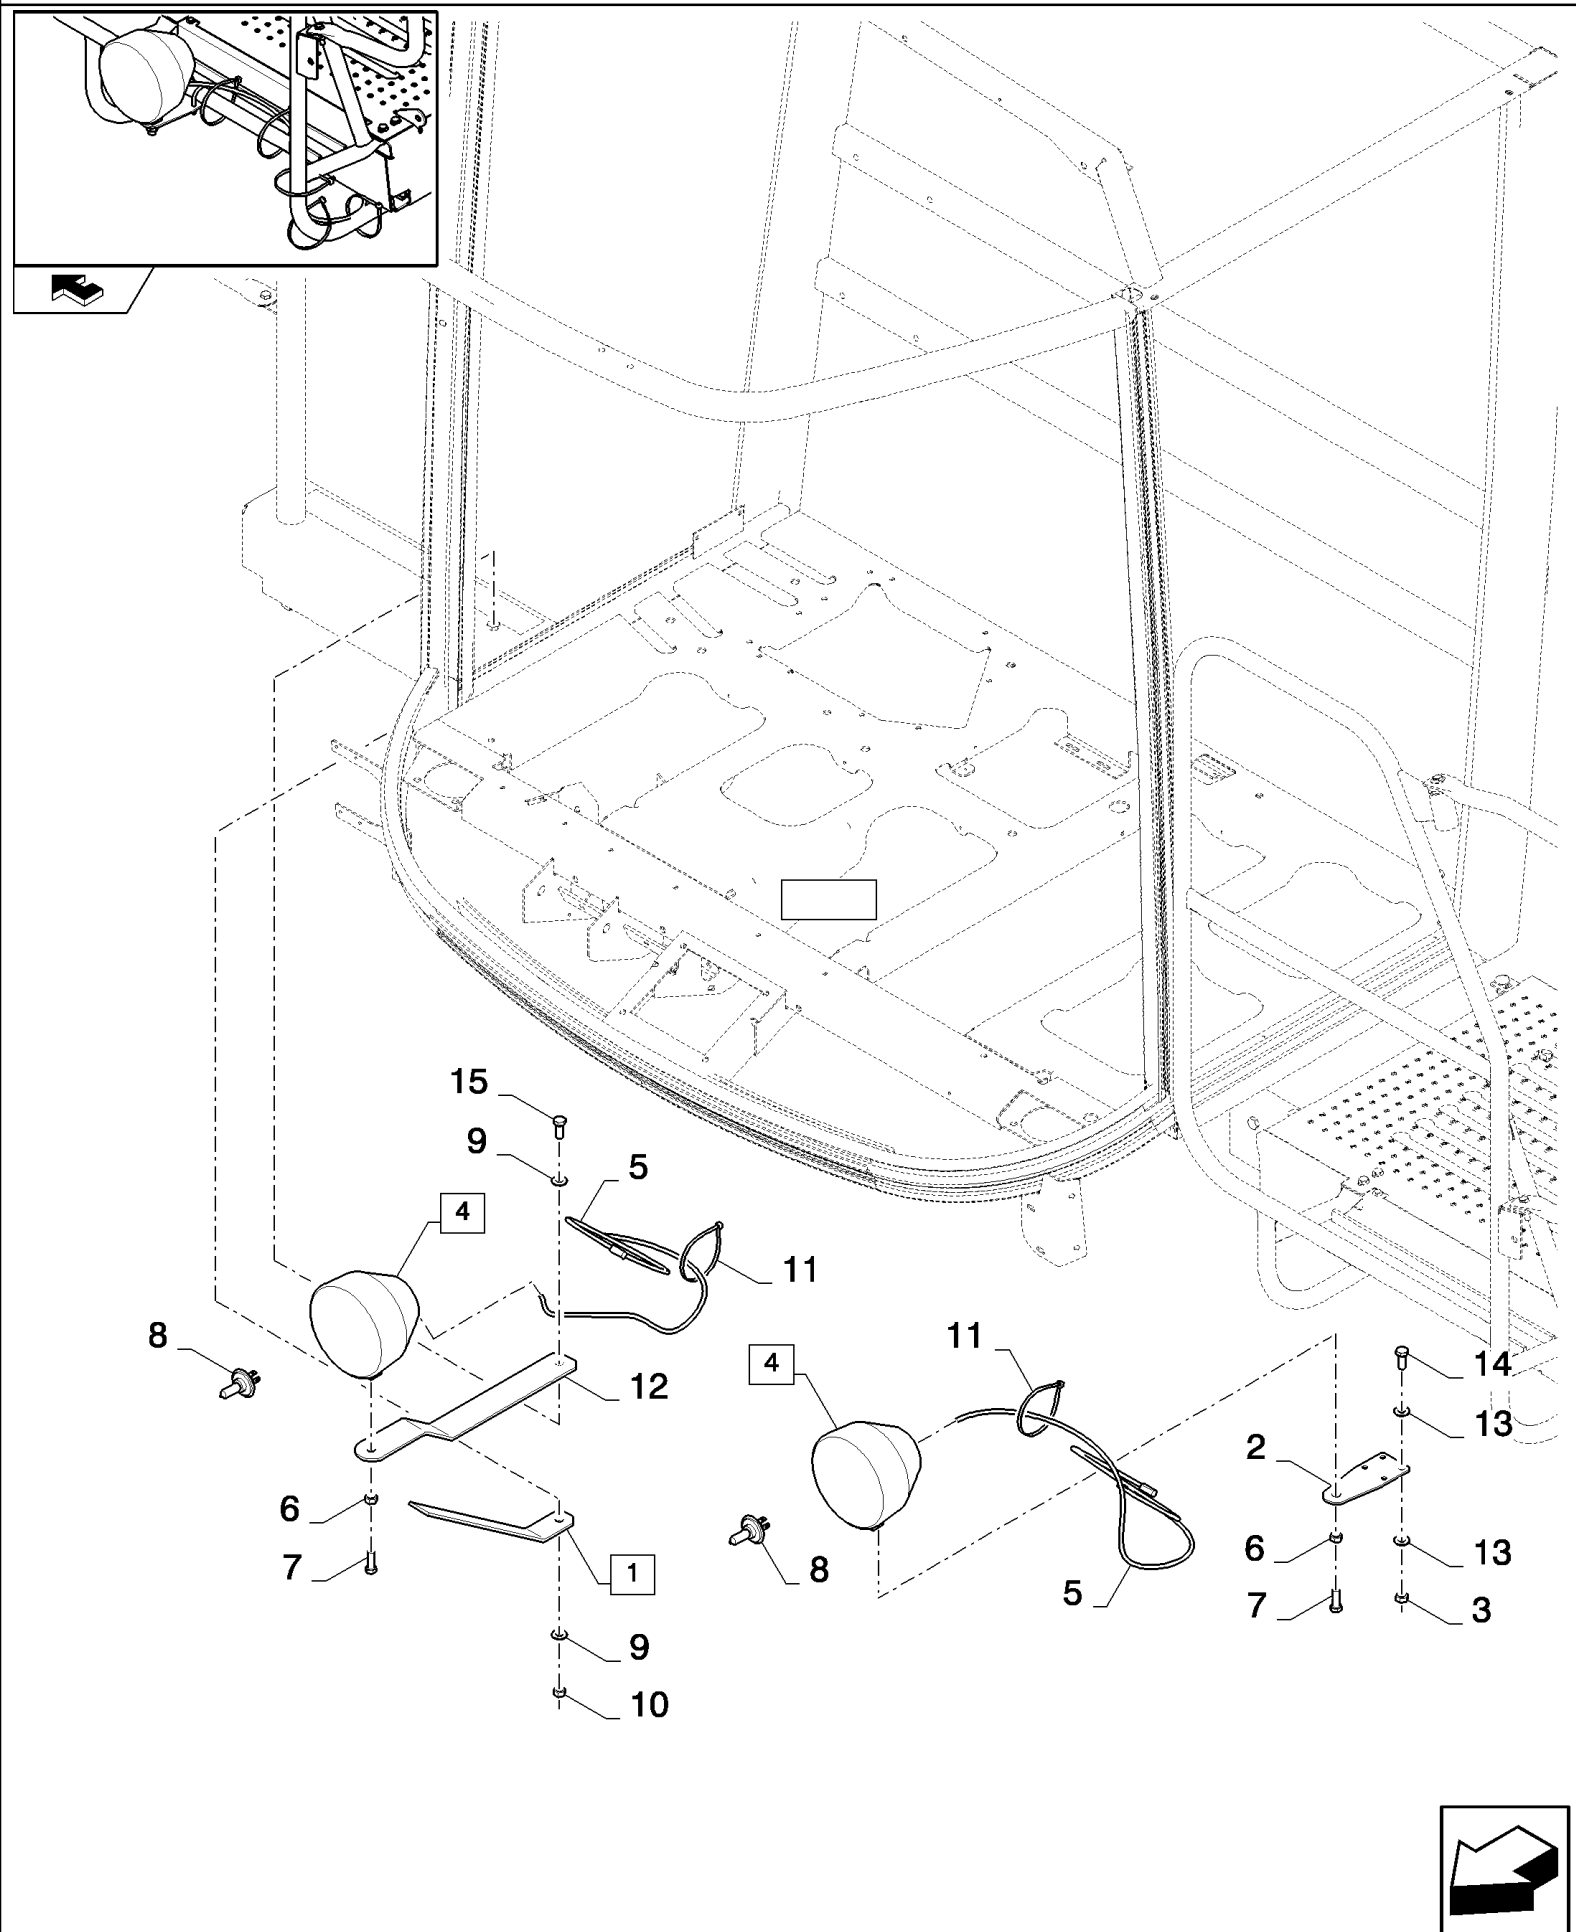

06.203(01) STANDARD HEADLIGHTS, FRONT

06.203(01) STANDARD HEADLIGHTS, FRONT

сылка	Номер детали	Кол-во	Описание
1	87709825	1	SUPPORT, (12)
2	84122624	1	SUPPORT,
3	9706690	1	NUT, M8, CI 8,
4	418863	2	LAMP, (6, 7)
5	84448631	2	HARNESS, WIRE, , SEE FIGURE 06.547/06.549
6	NSS	1	NOT SERVICED SEPARATELY,
7	NSS	1	NOT SERVICED SEPARATELY,
8	446592	1	BULB, H4, 12V, 60/55W,
9	140045	4	WASHER, SPRING, Belleville, M10,
10	100016	2	NUT, M10, CI 8,
11	86566990	9	STRAP, CABLE, M4.8 x 292 L,
12	NSS	1	NOT SERVICED SEPARATELY,
13	322358	2	WASHER, SPRING, Belleville, M8,
14	43128	1	BOLT, Hex, M8 x 30, 8.8,
15	43140	2	BOLT, Hex, M10 x 30, 8.8, Full Thd,