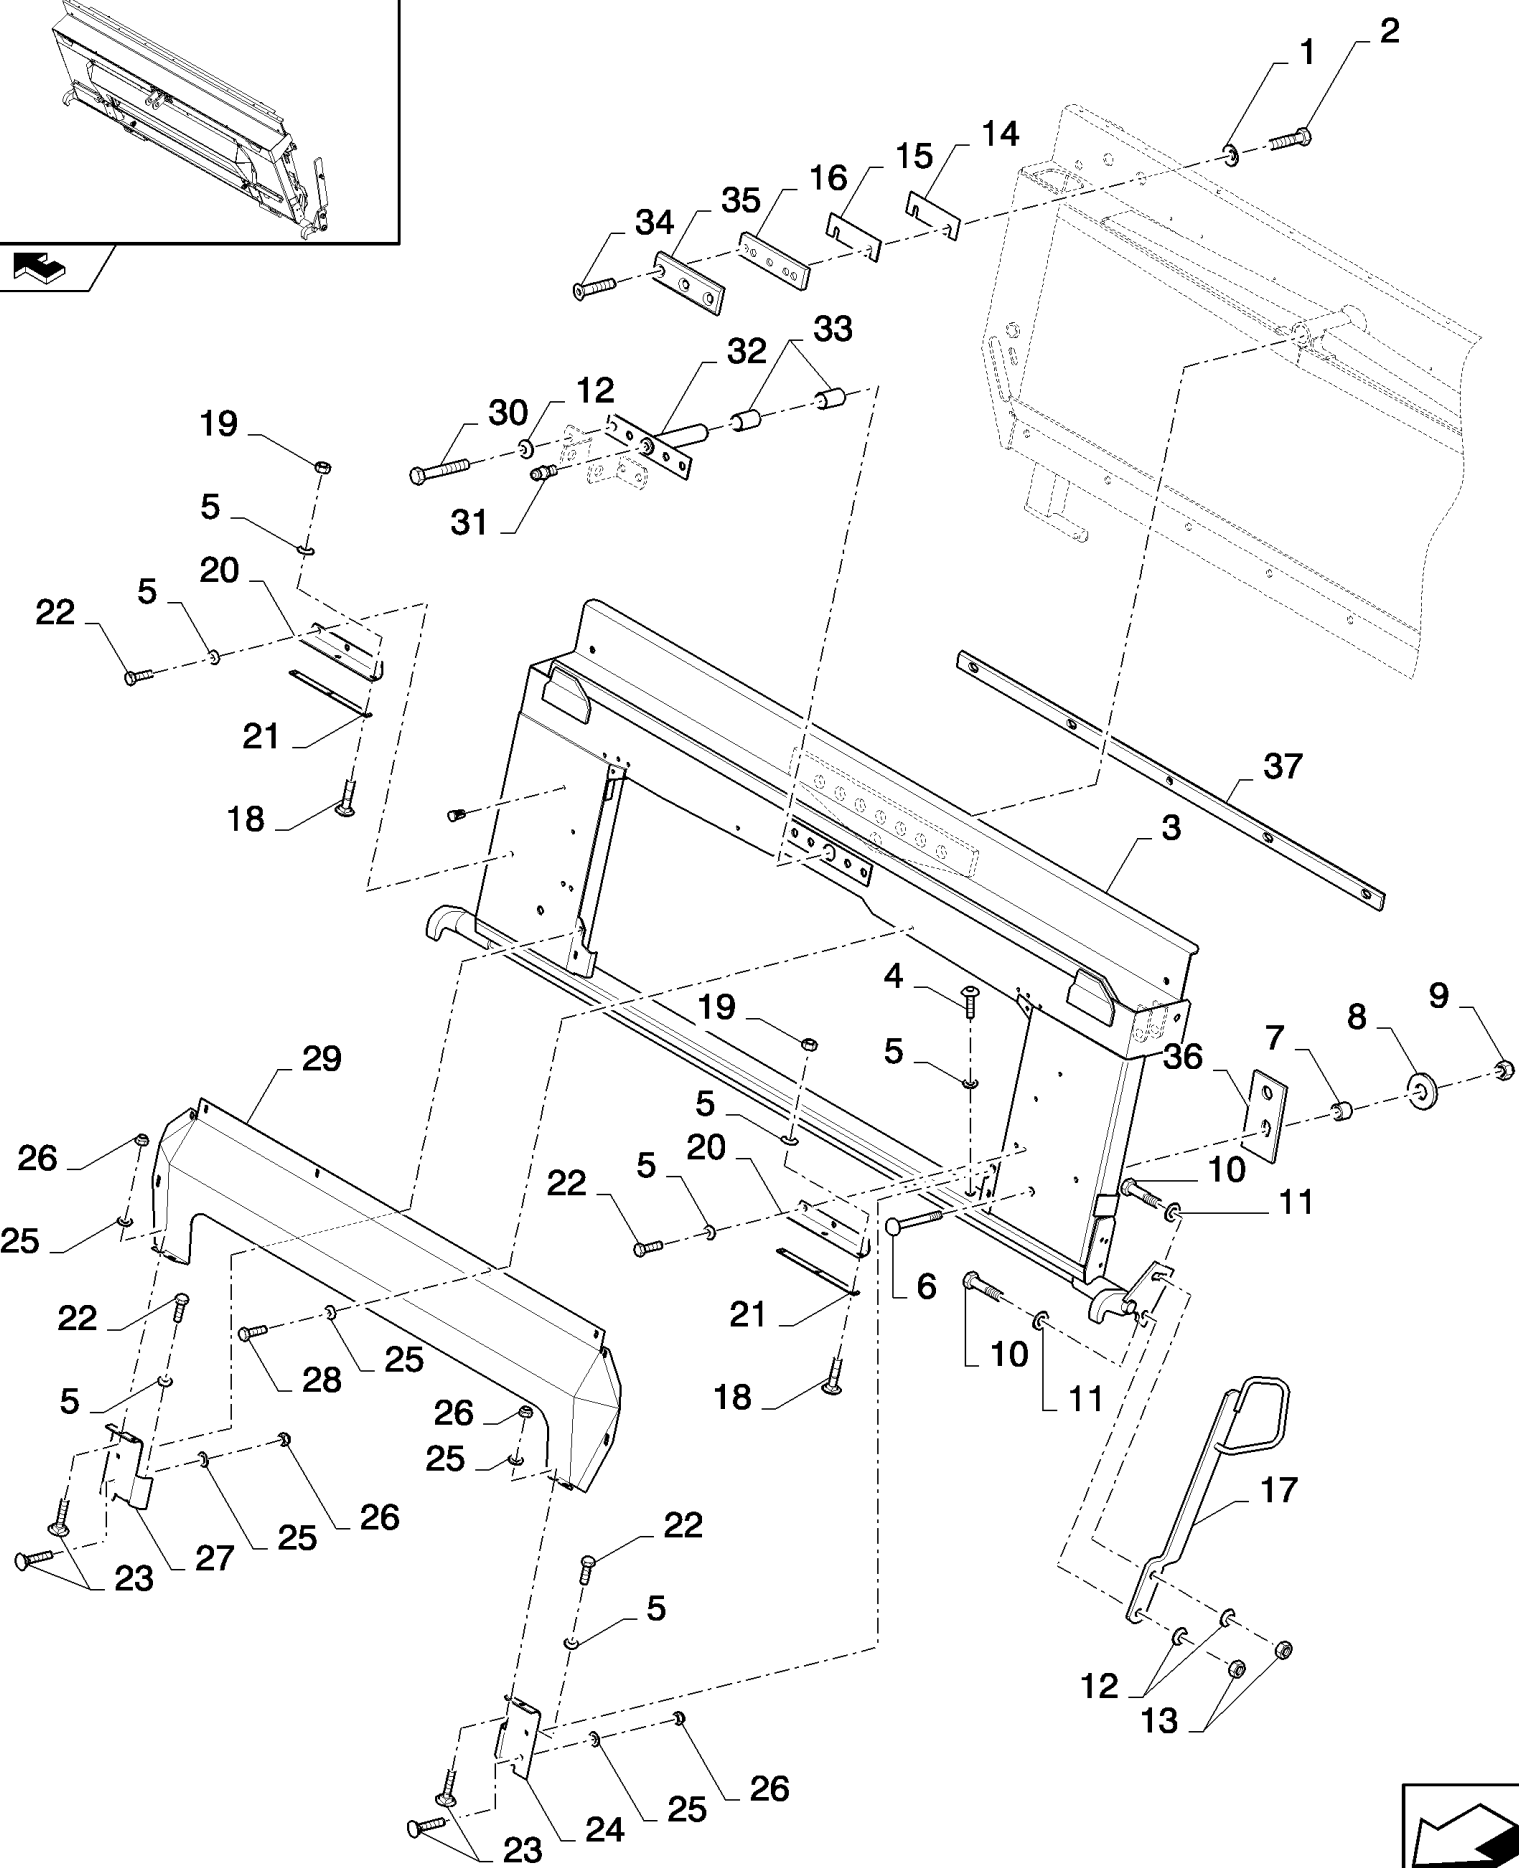

13.212(01) BALANCE FRAME STRAW ELEVATOR

13.212(01) BALANCE FRAME STRAW ELEVATOR

сылка	Номер детали	Кол-во	Описание
1	140045	4	WASHER, SPRING, Belleville, M10,
2	43139	4	BOLT, Hex, M10 x 25, 8.8, Full Thd,
3	87547819	1	FRAME, , FOR CSX7040, CSX7050 AND CSX7060 ONLY
3	87547821	1	FRAME, , FOR CSX7070 AND CSX7080 ONLY
4	86512788	2	SCREW,
5	322358	12	WASHER, SPRING, Belleville, M8,
6	300663	2	BOLT, CARRIAGE, Short NK, M16 x 120, CI8.8, M16x120
7	87547698	2	SPACER,
8	913347	2	WASHER, M17 x 56 x 11 Thk,
9	412066	2	NUT, LOCK, M16 x 2, CI 8,
10	43168	2	BOLT, Hex, M16 x 2 x 40, 8.8, Full Thd,
11	378246	2	WASHER, M16,
12	140048	4	WASHER, SPRING, Belleville, M16,
13	100020	2	NUT, M16, CI 8,
14	84989343	2	PLATE, ADJUSTING,
15	84989342	2	PLATE, ADJUSTING,
16	84989344	2	PLATE,
17	87025578	1	LEVER,
18	86507486	4	BOLT, CARRIAGE, Short NK, M8 x 20, CI8.8, Full Thd,
19	9706690	4	NUT, M8, CI 8,
20	84069753	2	ANGLE, , FOR CSX7040, CSX7050 AND CSX7060 ONLY
20	84439654	2	ANGLE, , FOR CSX7070 AND CSX7080 ONLY
21	84437512	2	PLATE, , FOR CSX7040, CSX7050 AND CSX7060 ONLY
21	84437508	2	PLATE, , FOR CSX7070 AND CSX7080 ONLY
22	120104	6	BOLT, Hex, M8 x 20, 8.8,
23	86512439	8	BOLT, CARRIAGE, Short NK, M6 x 16, CI8.8, Full Thd,
24	9500852	1	PLATE, SKID,
25	412649	16	WASHER, SPRING, Belleville, M6,
26	353308	8	NUT, M6 x 1, CI 8,
27	9500851	1	PLATE, SKID,
28	120100	8	BOLT, Hex, M6 x 20, 8.8,
29	84071456	1	PLATE, , FOR CSX7040, CSX7050 AND CSX7060 ONLY
29	84071457	1	PLATE, , FOR CSX7070 AND CSX7080 ONLY
30	385922	2	BOLT, Hex, M16 x 45, 8.8,
31	321204	1	NIPPLE, LUBE, M6 x 1, 16mm lg,
32	84454379	1	PIN,
33	412365	2	SLEEVE,
34	393698	6	SCREW, Hex Soc Flat Hd, M10 x 25, 8.8,
35	84045488	2	SEAL PROTECTION,
36	87367412	2	STRIP,
37	87628223	1	STRIP, , FOR CSX7040, CSX7050 AND CSX7060 ONLY
37	87628224	1	WEAR STRIP, , FOR CSX7070 AND CSX7080 ONLY