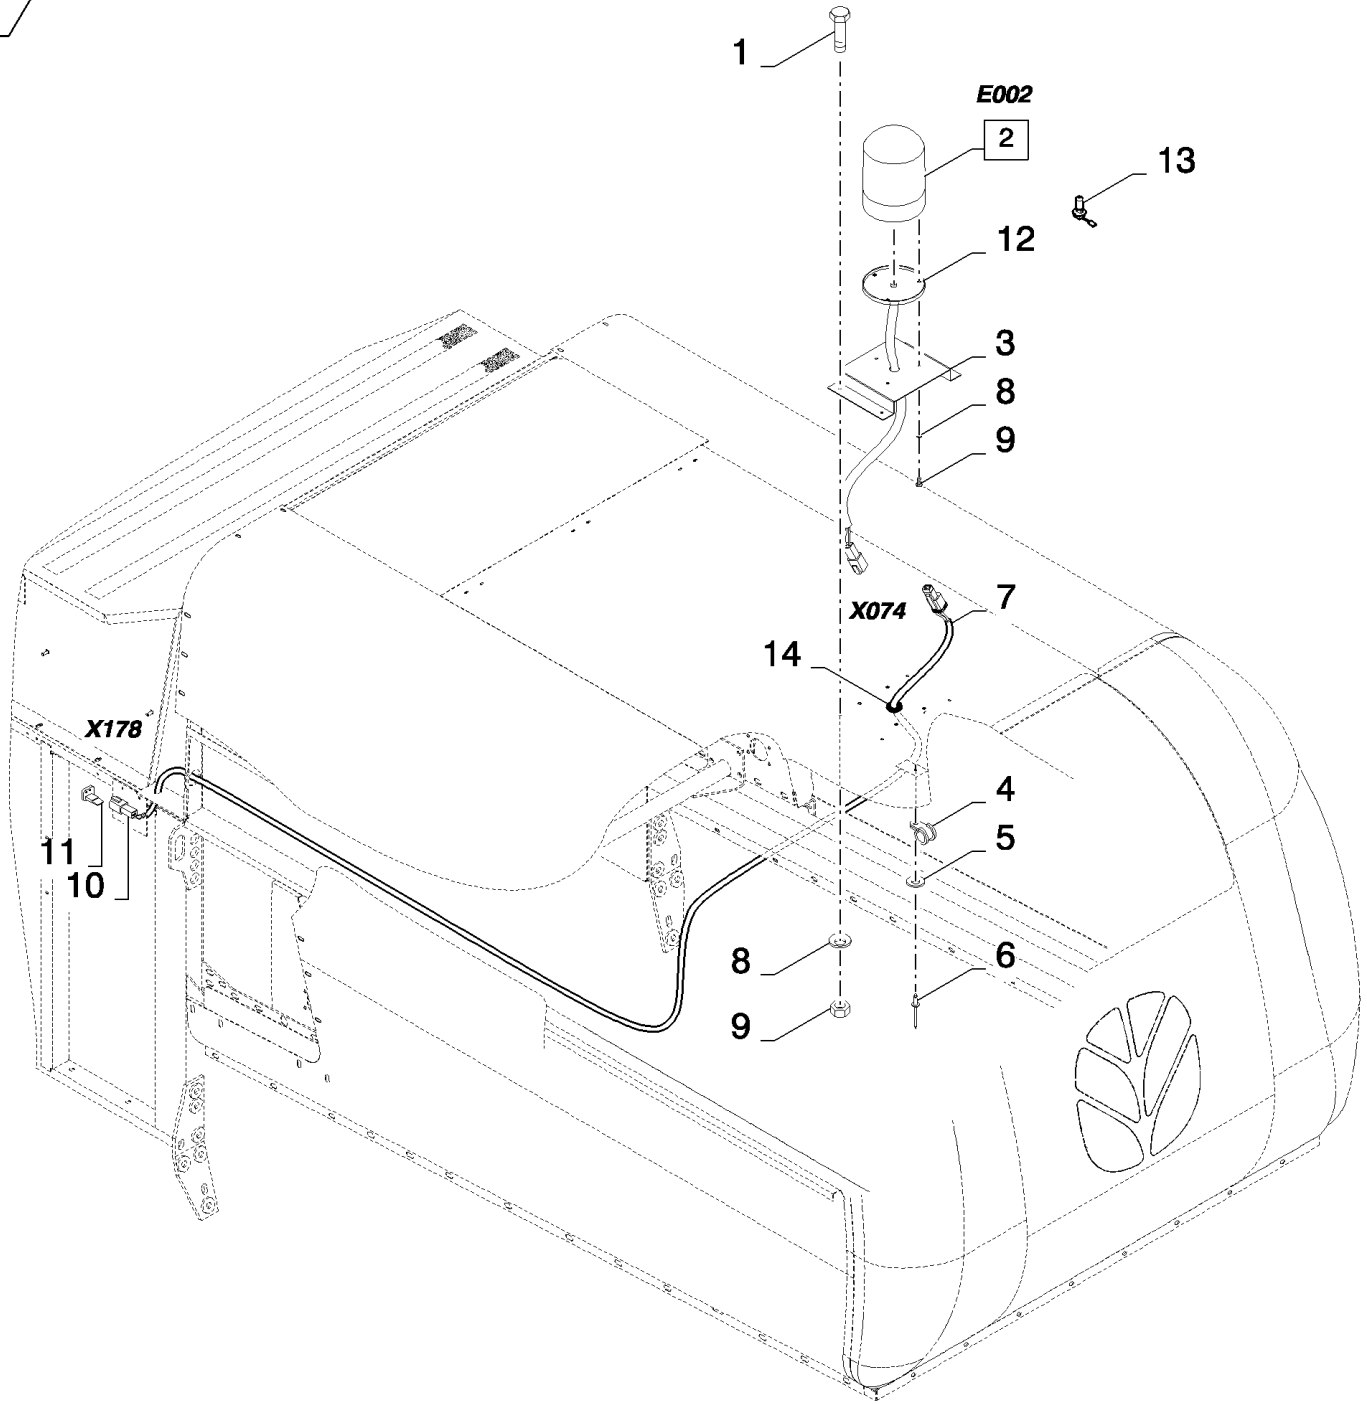

06.215(01) REAR BEACON LIGHT

CSX7080 D660 - COMBINE (9/08-)

06.215(01) REAR BEACON LIGHT

сылка	Номер детали	Кол-во	Описание
1	120100	4	BOLT, Hex, M6 x 20, 8.8,
2	87050694	1	BEACON, (12,13,15), SEE FIGURE 06.701
3	84439613	1	SUPPORT,
4	9507807	1	CLAMP,
5	322356	1	WASHER, BELLEVILLE, M5.1 x 12 x 1.85, HDN,
6	89512289	1	RIVET,
7	84437323	1	HARNESS, WIRE, , SEE FIGURE 06.529
8	322357	7	WASHER, SPRING, Belleville, M6,
9	9706755	7	NUT, M6, CI 8,
10	84074630	1	CONNECTOR, WIRE,
11	86500166	1	PLUG,
12	NSS	1	NOT SERVICED SEPARATELY, SEAL
13	86616248	1	BULB, #HI, 55w,
14	336152	1	GROMMET,
15	87746025	1	GLASS,