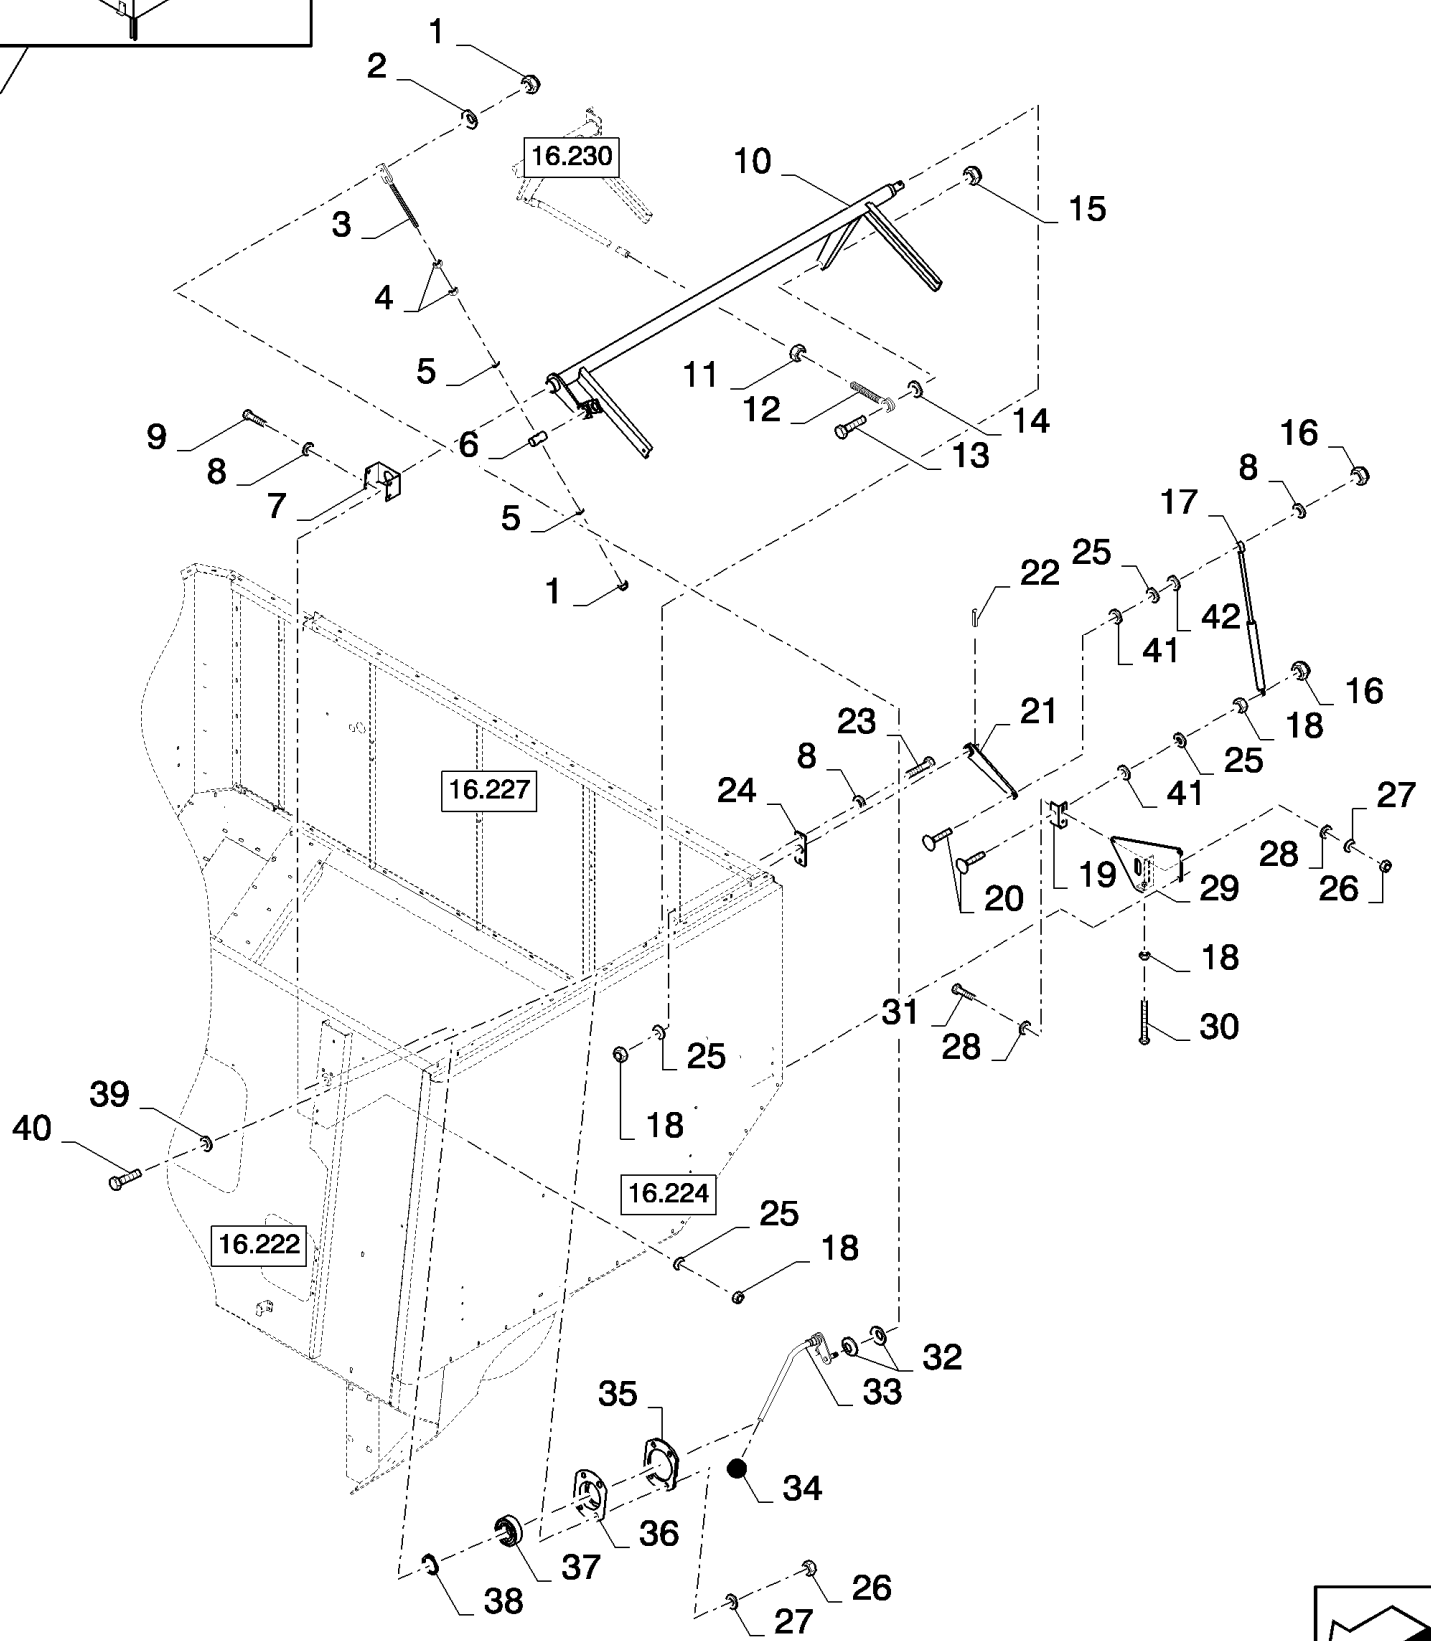

16.231(01) GRAINTANK EXTENSION, COVERS

16.231(01) GRAINTANK EXTENSION, COVERS

сылка	Номер детали	Кол-во	Описание
1	86000441	2	NUT, M16 x 2, CI 8,
2	140048	1	WASHER, SPRING, Belleville, M16,
3	84447692	1	ROD, CONNECTING,
4	100020	2	NUT, M16, CI 8,
5	450869	2	WASHER,
6	84447689	1	SHAFT,
7	84447695	1	SUPPORT,
8	86511323	7	WASHER, M10 x 20 x 2,
9	43138	4	BOLT, Hex, M10 x 20, 8.8, Full Thd,
10	84446194	1	LEVER,
11	9706685	1	NUT, M12, CI 8,
12	330413	1	BOLT, BANJO,
13	9706687	1	BOLT, Hex, M12 x 30, 8.8, Full Thd,
14	378245	1	WASHER, M13 x 28 x 2 Thk,
15	100038	1	NUT, M12 x 1.75, CI 8,
16	100037	2	NUT, M10 x 1.5, CI 8,
17	84444983	1	SPRING,
18	100016	8	NUT, M10, CI 8,
19	84446093	1	PLATE,
20	84025685	2	SCREW,
21	84446142	1	SUPPORT,
22	80381531	1	PIN, ROLL,
23	43139	2	BOLT, Hex, M10 x 25, 8.8, Full Thd,
24	84446111	1	PLATE,
25	140045	8	WASHER, SPRING, Belleville, M10,
26	9706690	6	NUT, M8, CI 8,
27	322358	6	WASHER, SPRING, Belleville, M8,
28	378243	4	WASHER, M8,
29	84448661	1	SUPPORT,
30	538885	1	BOLT, Hex, M10 x 90, 8.8, Full Thd, M10x90
31	120104	2	BOLT, Hex, M8 x 20, 8.8,
32	86589278	2	WASHER, BELLEVILLE, M17 x 41.5 x 4.5, HT,
33	84447693	1	HANDLE,
34	84056709	1	KNOB,
35	84447691	1	PLATE,
36	87526988	1	COVER,
37	80034439	1	BEARING ASSY,
38	370002	1	RING, SNAP, M25, Ext,
39	140016	4	WASHER, M8 x 16 x 1.6,
40	43127	4	BOLT, Hex, M8 x 25, 8.8,
41	922429	2	WASHER,
42	354720	1	NUT, Thin, M10 x 1.5, CI 04,