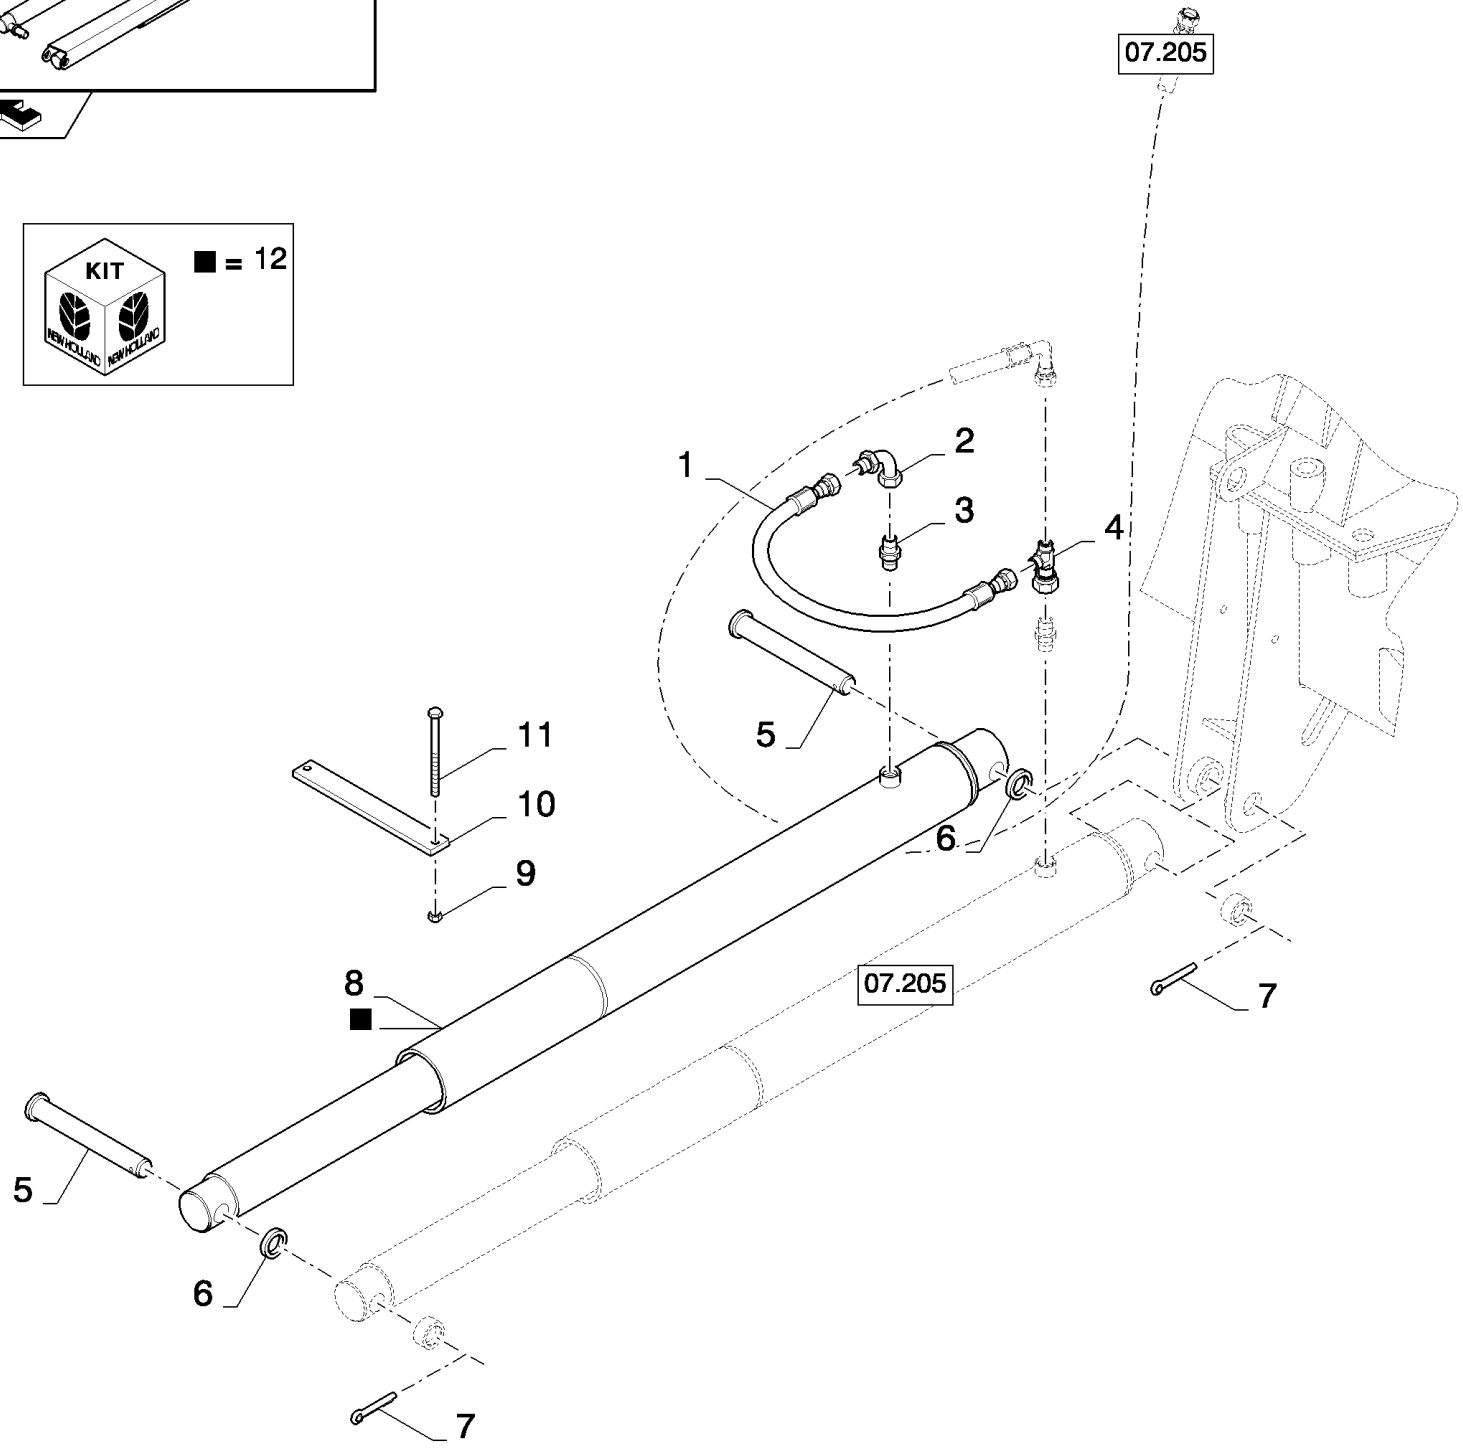

2	84053469	1	KIT, SEALS,
---	----------	---	-------------

07.248(01) ADDITIONAL CYLINDER, STRAW ELEVATOR

сылка	Номер детали	Кол-во	Описание
1	9833953	1	HOSE,
2	9508529	1	ELBOW,
3	395782	1	CONNECTOR, HYD.,
4	84455036	1	CONNECTION, 3 WAY,
5	84440399	2	PIN,
6	84071288	2	WASHER,
7	300423	2	PIN, SPLIT (COTTER), M6.3 x 50,
8	84444496	1	CYLINDER, (12)
9	100037	2	NUT, M10 x 1.5, CI 8,
10	84440400	2	BRACKET,
11	86508573	2	SCREW, Hex, M10 x 110, 8.8, M10x110
12	84807313	1	KIT, SEALS,