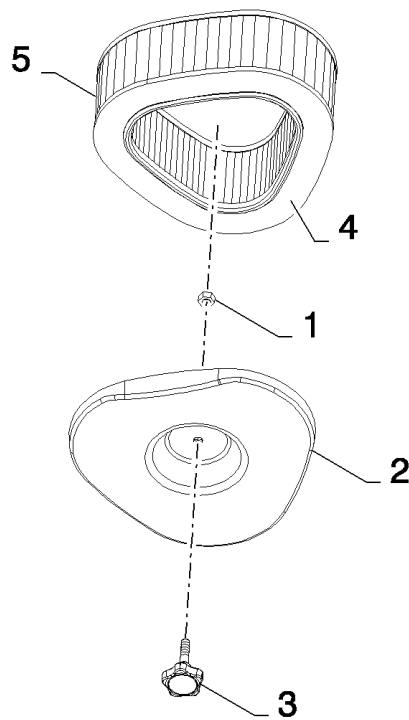

10.261(01) SCREEN WASHER FOR FRONT WINDOW

сылка	Номер детали	Кол-во	Описание
1	9507813	AR	COUPLING, L=3.6M
2	84037518	AR	HOSE, L=4.8M
3	84442498	4	CLIP,
4	84442497	1	NOZZLE, (5)
5	NSS	1	NOT SERVICED SEPARATELY,
6	84818443	2	CLAMP,
7	9512968	2	RIVET, Rivet
8	84037530	1	VALVE, CHECK,
9	87487298	1	RESERVOIR, WINDSH. WASH, (10 to 12)
10	87490073	1	
11	84037531	1	SEAL,
12	84037533	1	PUMP,
13	84002499	1	CLAMP,
14	86977786	2	BOLT, Hex, M6 x 25, 8.8,
15	322357	6	WASHER, SPRING, Belleville, M6,
16	9706755	4	NUT, M6, CI 8,
17	46288	1	GROMMET,
18	87487297	1	CAP,