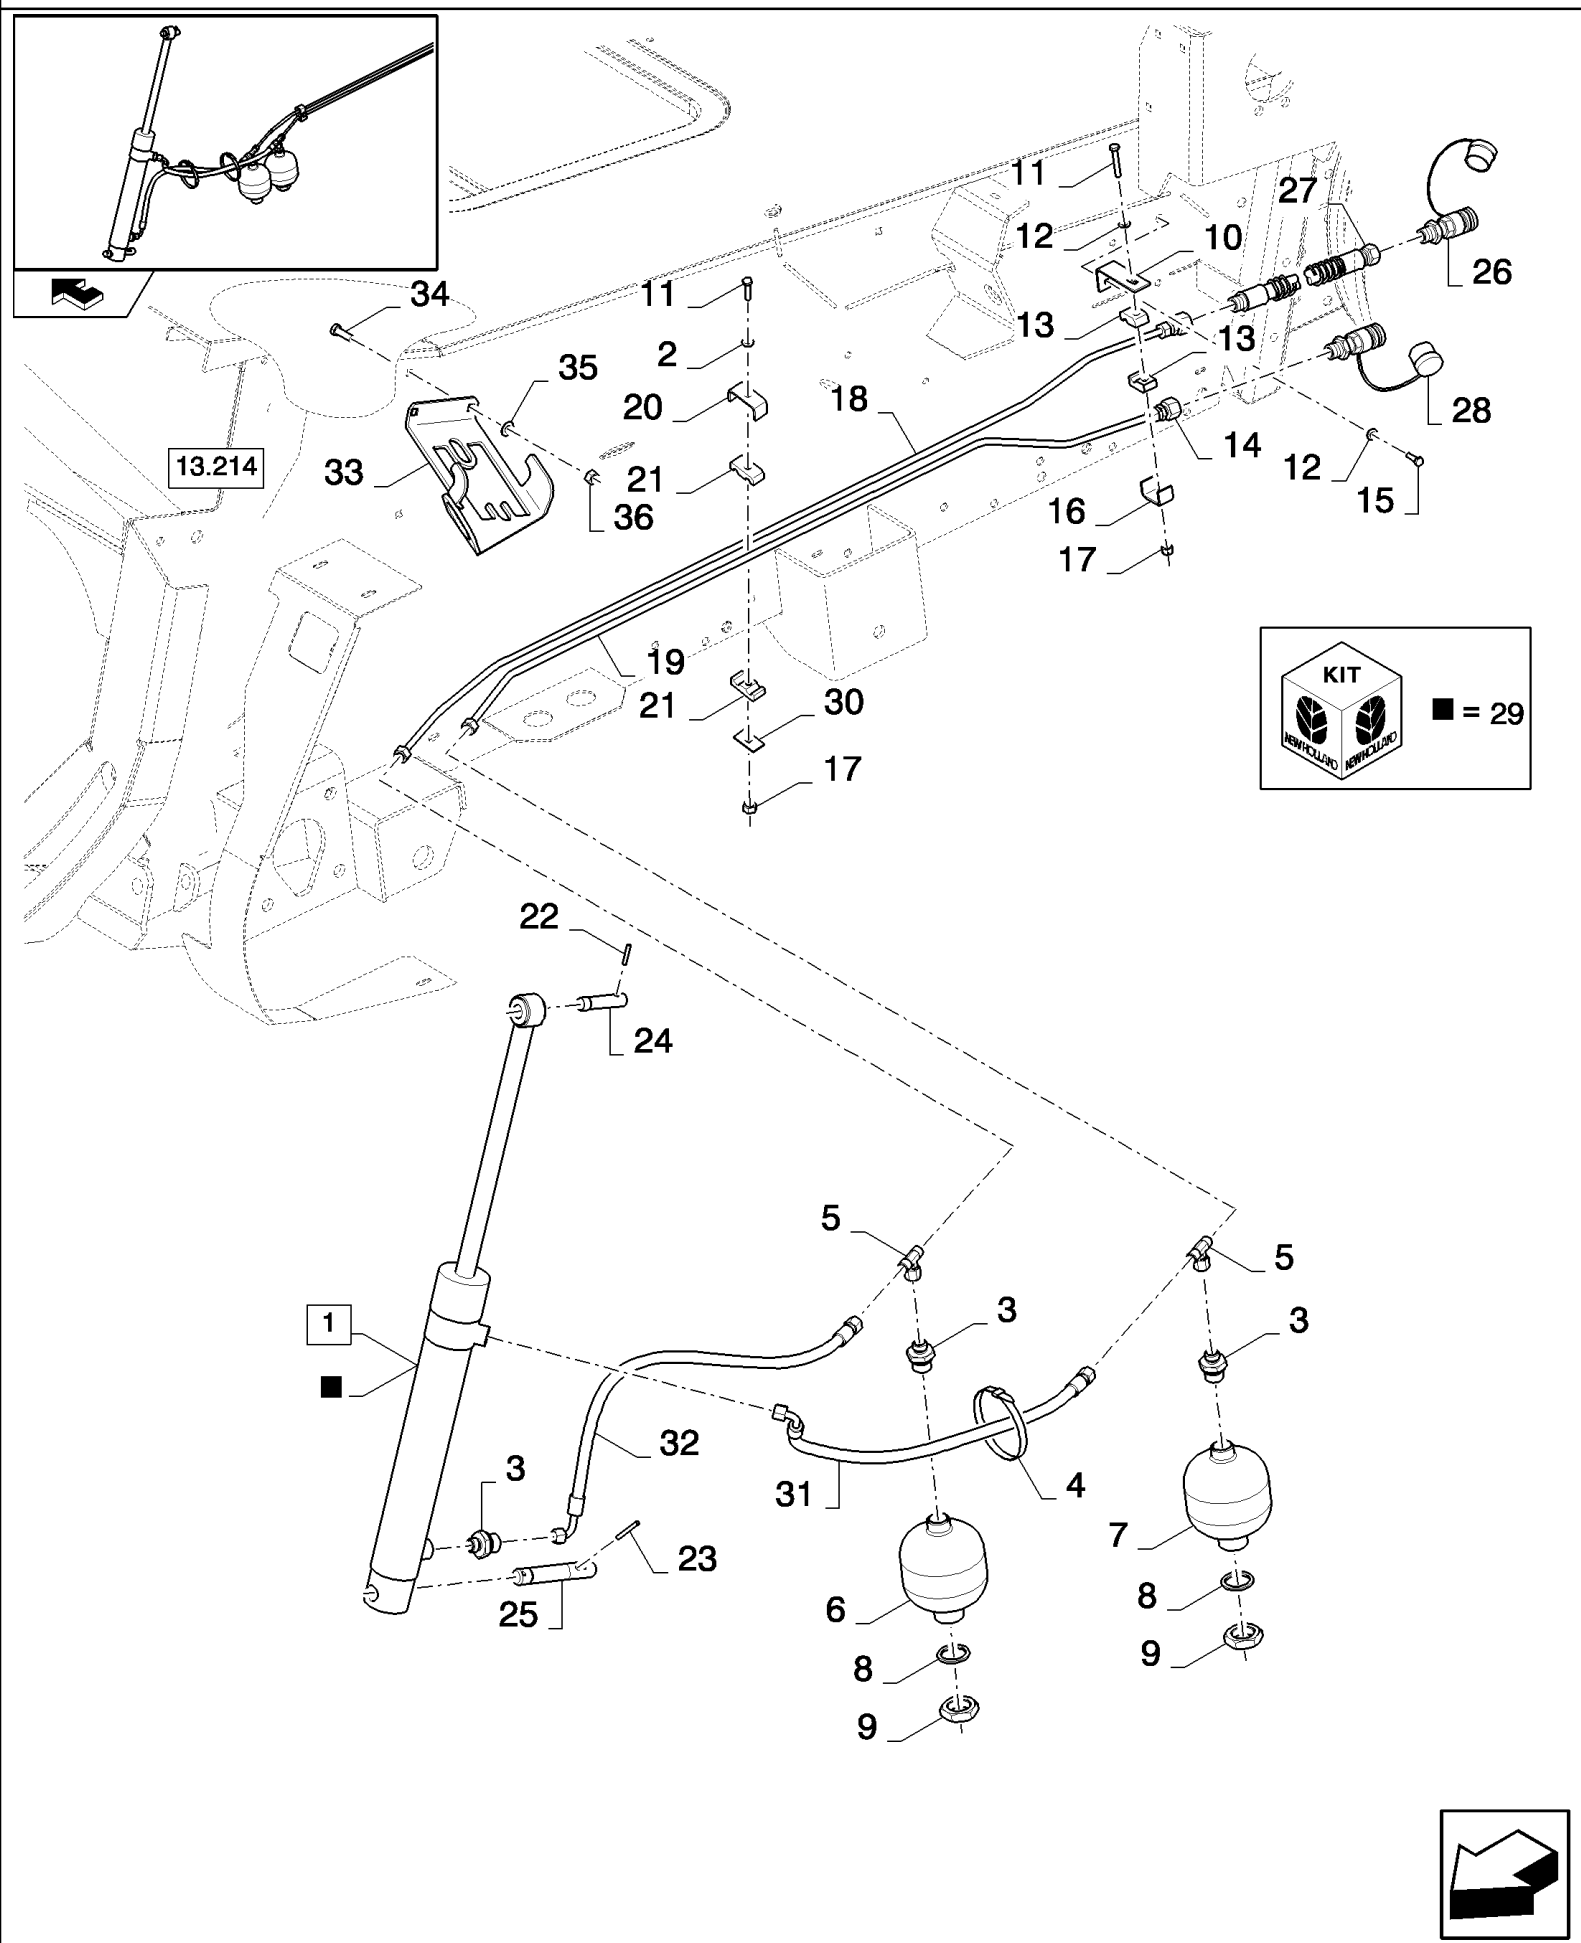

07.202(01) STRAW ELEVATOR HYDRAULICS WITH LATERAL FLOTATION

07.202(01) STRAW ELEVATOR HYDRAULICS WITH LATERAL FLOTATION

сылка	Номер детали	Кол-во	Описание
1	84098946	1	HYDRAULIC CYLINDER, (29)
2	86588450	1	WASHER, M6 x 12 x 1.6 Thk,
3	386215	4	CONNECTOR, HYD.,
4	396718	2	STRAP, CABLE,
5	84064562	2	CONNECTOR, HYD.,
6	84018365	1	ACCUMULATOR,
7	84017606	1	ACCUMULATOR,
8	140110	2	WASHER, M31 x 40,
9	308823	2	NUT, M28 x 1.5, CI 8,
10	87732892	1	PLATE, FIXING,
11	120056	2	BOLT, Hex, M6 x 50, 8.8,
12	412649	2	WASHER, SPRING, Belleville, M6,
13	433008	2	CLAMP,
14	84077636	2	CONNECTOR, HYD.,
15	120100	1	BOLT, Hex, M6 x 20, 8.8,
16	442340	1	SUPPORT,
17	412152	1	NUT, LOCK, M6 x 1, CI 8.8,
18	84137359	1	TUBE, HYD,
19	84137361	1	TUBE, HYD,
20	431941	2	SUPPORT,
21	430357	4	CLAMP,
22	130012	2	PIN, SPLIT (COTTER), M5 x 50,
23	412686	2	PIN, SPLIT (COTTER), M5 x 32,
24	9500923	1	PIN,
25	9593306	1	PIN,
26	84077512	1	COUPLING, QUICK, MALE,
27	84448308	1	HOSE, FLEXIBLE,
28	84077513	1	COUPLING, QUICK, MALE,
29	84026075	1	KIT, SEALS,
30	434097	2	BRACKET,
31	84140762	1	HOSE, HYDRAULIC,
32	84140758	2	HOSE, HYDRAULIC,
33	84459469	1	BRACKET, , ASN D668
34	86507486	2	BOLT, CARRIAGE, Short NK, M8 x 20, CI8.8, Full Thd, , ASN D668
35	322358	2	WASHER, SPRING, Belleville, M8, , ASN D668
36	9706690	2	NUT, M8, CI 8, , ASN D668