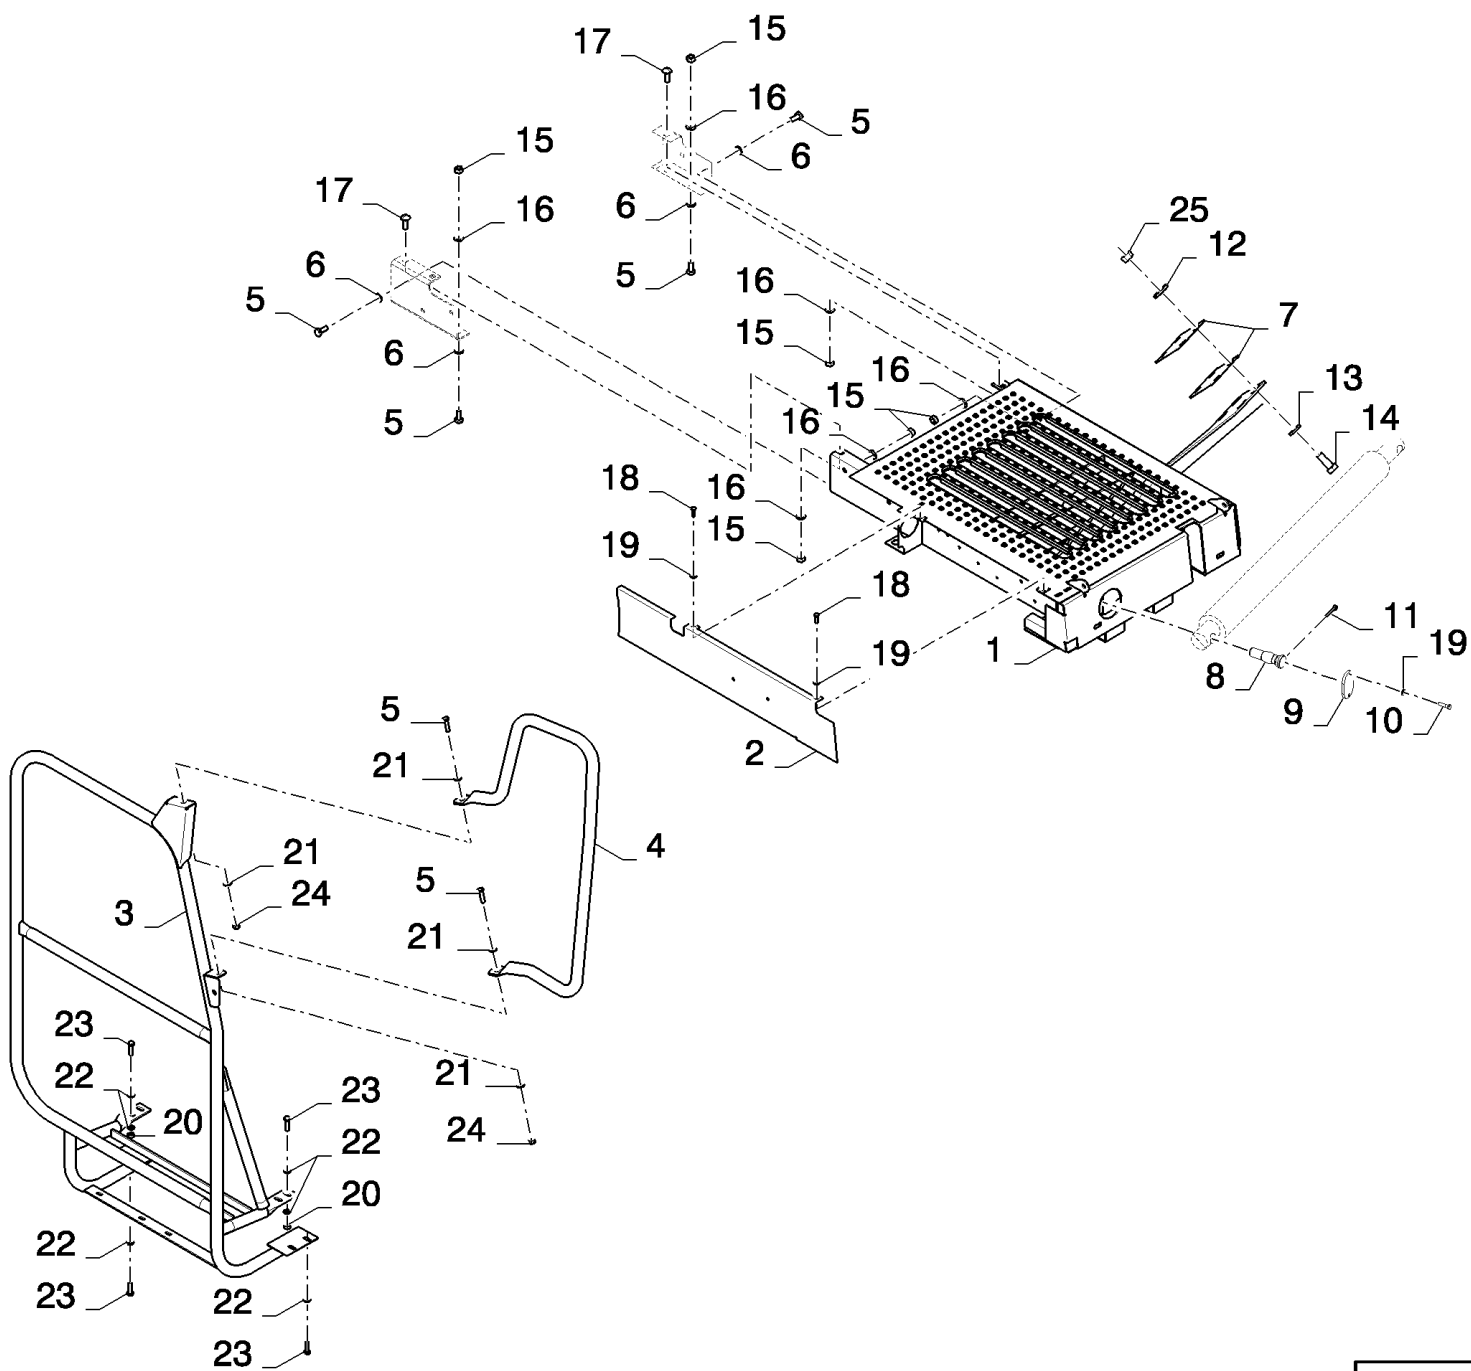

10.229(01) OPERATOR'S PLATFORM, LH

10.229(01) OPERATOR'S PLATFORM, LH

сылка	Номер детали	Кол-во	Описание
1	87607359	1	PLATFORM,
2	84807980	1	PLATE,
3	87656413	1	RAIL, SIDE,
4	87656412	1	RAIL, SIDE,
5	43139	11	BOLT, Hex, M10 x 25, 8.8, Full Thd,
6	86511323	9	WASHER, M10 x 20 x 2,
7	87555446	2	SHIM,
8	84122626	1	PIN,
9	84127356	1	PLATE, COVER,
10	86977786	2	BOLT, Hex, M6 x 25, 8.8,
11	130011	2	PIN, SPLIT (COTTER), M5 x 40,
12	86589278	4	WASHER, BELLEVILLE, M17 x 41.5 x 4.5, HT,
13	394631	4	WASHER, M17 x 34 x 4, HT,
14	43168	4	BOLT, Hex, M16 x 2 x 40, 8.8, Full Thd,
15	100016	11	NUT, M10, CI 8,
16	140045	11	WASHER, SPRING, Belleville, M10,
17	86512446	3	BOLT, CARRIAGE, Short NK, M10 x 30, CI8.8, Full Thd,
18	120100	2	BOLT, Hex, M6 x 20, 8.8,
19	322357	4	WASHER, SPRING, Belleville, M6,
20	9706690	4	NUT, M8, CI 8,
21	378244	6	WASHER, M10 x 24 x 2 Thk,
22	86511315	12	WASHER, M8 x 16 x 1.6,
23	43128	8	BOLT, Hex, M8 x 30, 8.8,
24	100037	2	NUT, M10 x 1.5, CI 8,
25	100020	4	NUT, M16, CI 8,