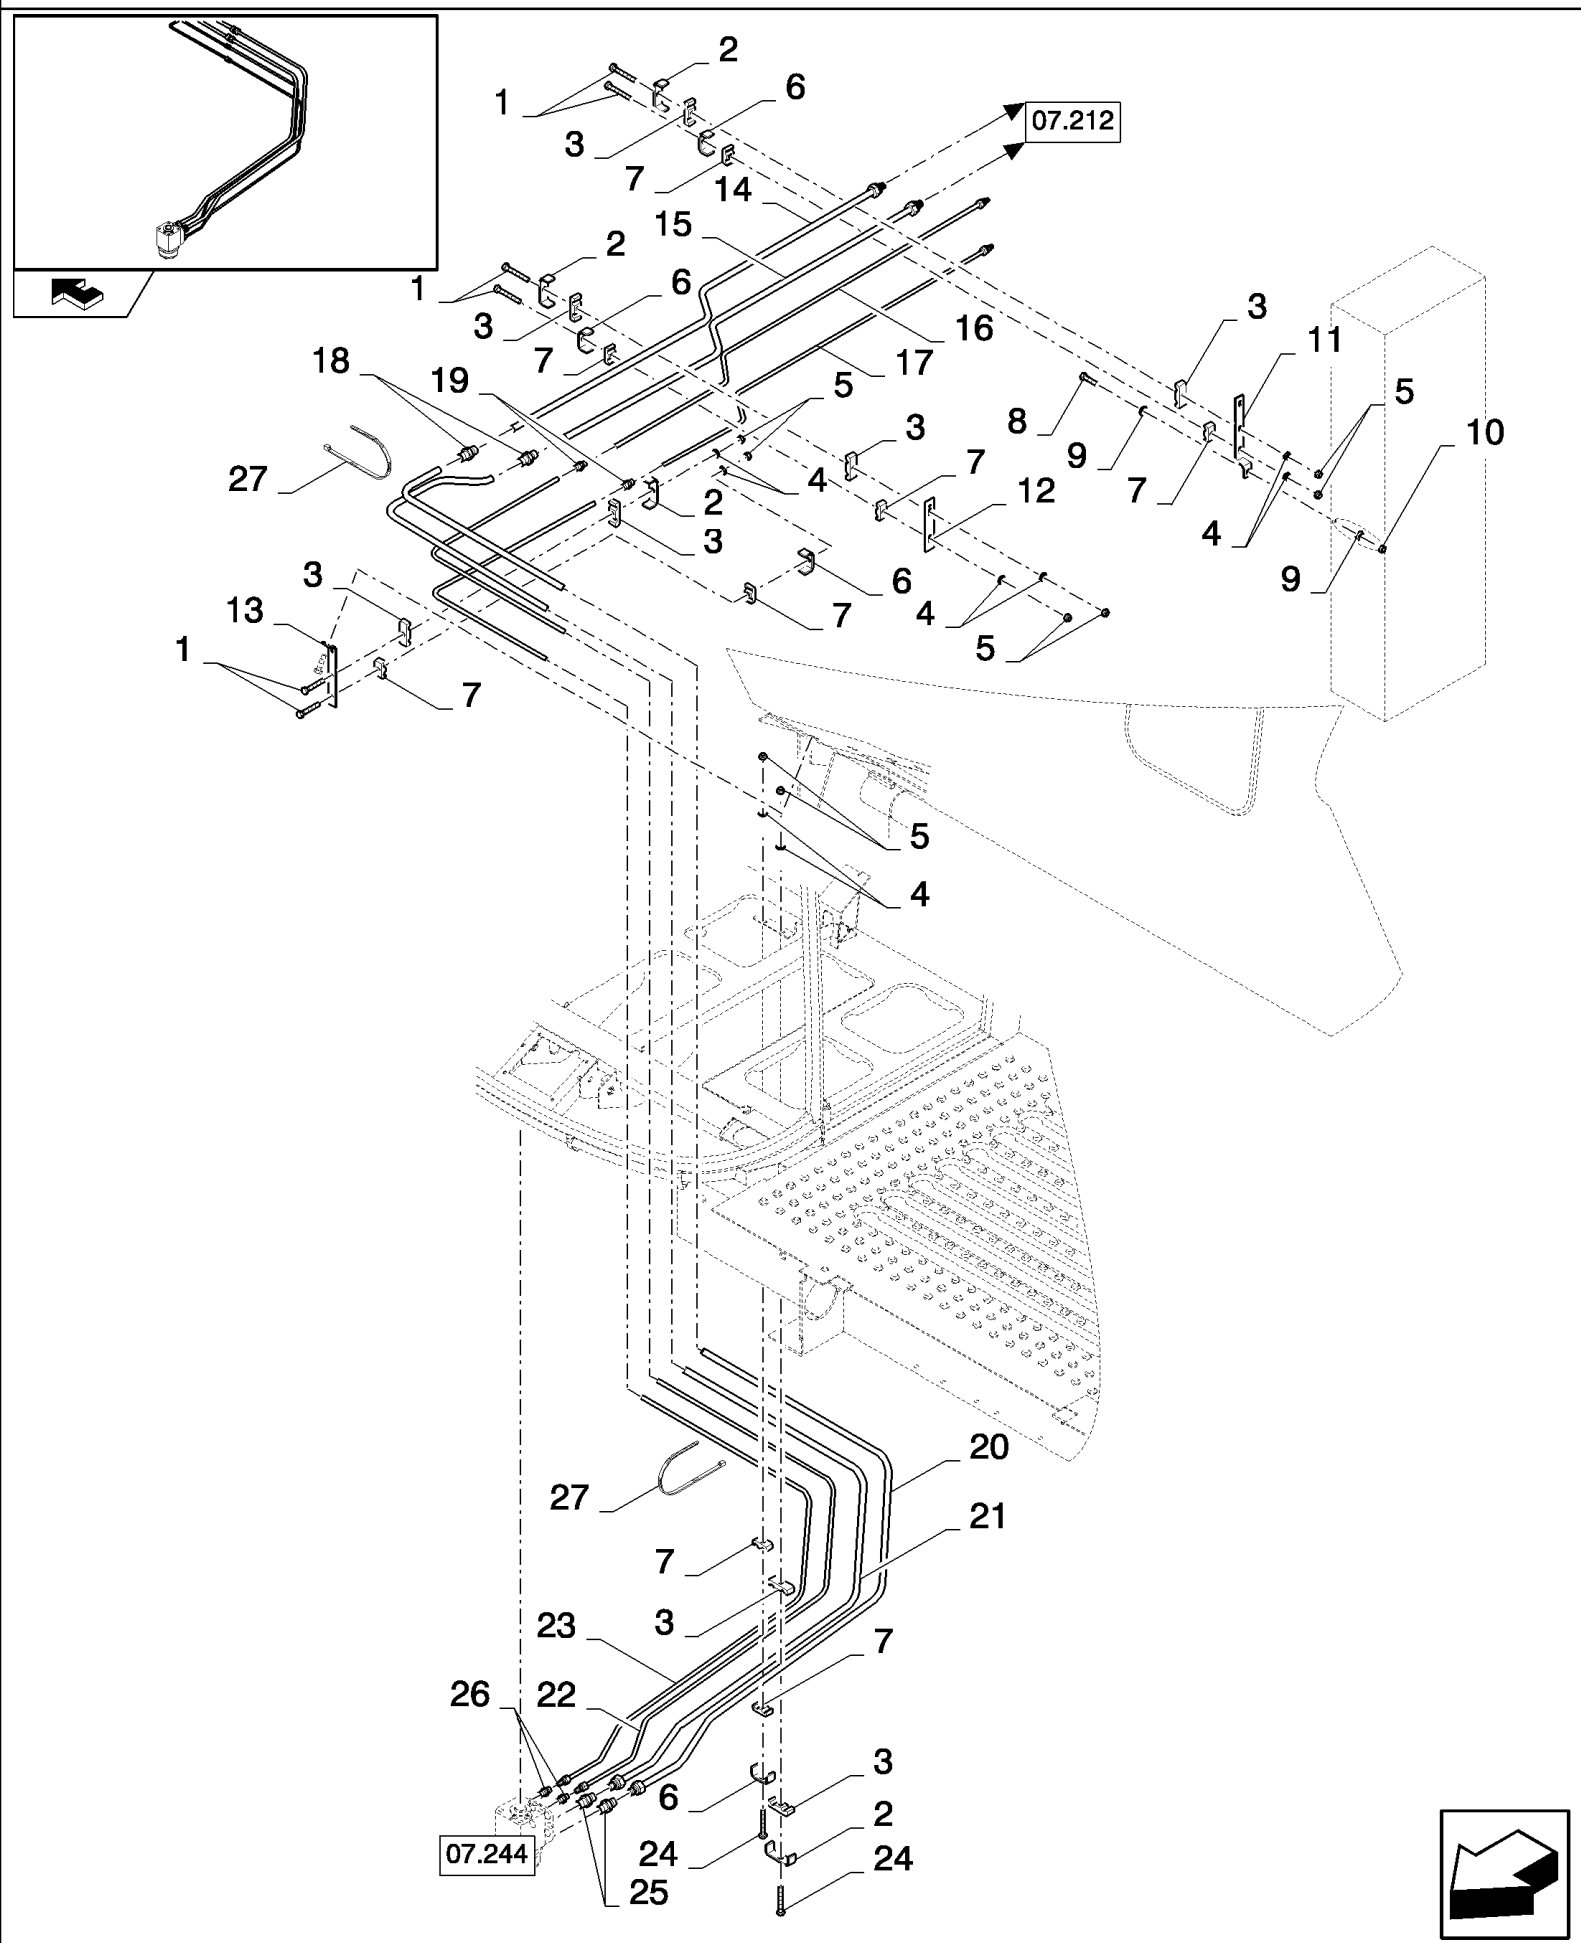

07.215(01) HYDRAULIC LINES FOR STEERING VALVE

CSX7080 D660 - COMBINE (9/08-)

07.215(01) HYDRAULIC LINES FOR STEERING VALVE

сылка	Номер детали	Кол-во	Описание
1	120056	6	BOLT, Hex, M6 x 50, 8.8,
2	84814948	4	SUPPORT,
3	430356	8	CLAMP,
4	86588450	8	WASHER, M6 x 12 x 1.6 Thk,
5	412152	8	NUT, LOCK, M6 x 1, CI 8.8,
6	431941	4	SUPPORT,
7	430357	8	CLAMP,
8	120100	1	BOLT, Hex, M6 x 20, 8.8,
9	322357	2	WASHER, SPRING, Belleville, M6,
10	9706755	1	NUT, M6, CI 8,
11	84434499	1	SUPPORT,
12	919316	1	SUPPORT,
13	84434480	1	SUPPORT,
14	84440861	1	TUBE, HYD,
15	84440859	1	TUBE, HYD,
16	84441089	1	TUBE, HYD,
17	87354756	1	TUBE, HYD,
18	335174	2	CONNECTOR, HYD., M24 x 1.5,
19	150017	2	CONNECTOR, HYD.,
20	84435709	1	TUBE, HYD, , FOR CSX7070 AND CSX7080 ONLY
20	84440170	1	TUBE, HYD, , FOR CSX7040, CSX7050 AND CSX7060 ONLY
21	84460667	1	HOSE,
22	84437976	1	TUBE, HYD, , FOR CSX7070 AND CSX7080 ONLY
22	84438546	1	TUBE, HYD, , FOR CSX7040, CSX7050 AND CSX7060 ONLY
23	84437985	1	TUBE, HYD, , FOR CSX7070 AND CSX7080 ONLY
23	84440164	1	TUBE, HYD, , FOR CSX7040, CSX7050 AND CSX7060 ONLY
24	86977790	2	SCREW, Hex, M6 x 45, 8.8,
25	394372	2	CONNECTOR, HYD.,
26	395019	2	CONNECTOR, HYD.,
27	86566989	10	STRAP, CABLE, M4.75 x 190.5 L,