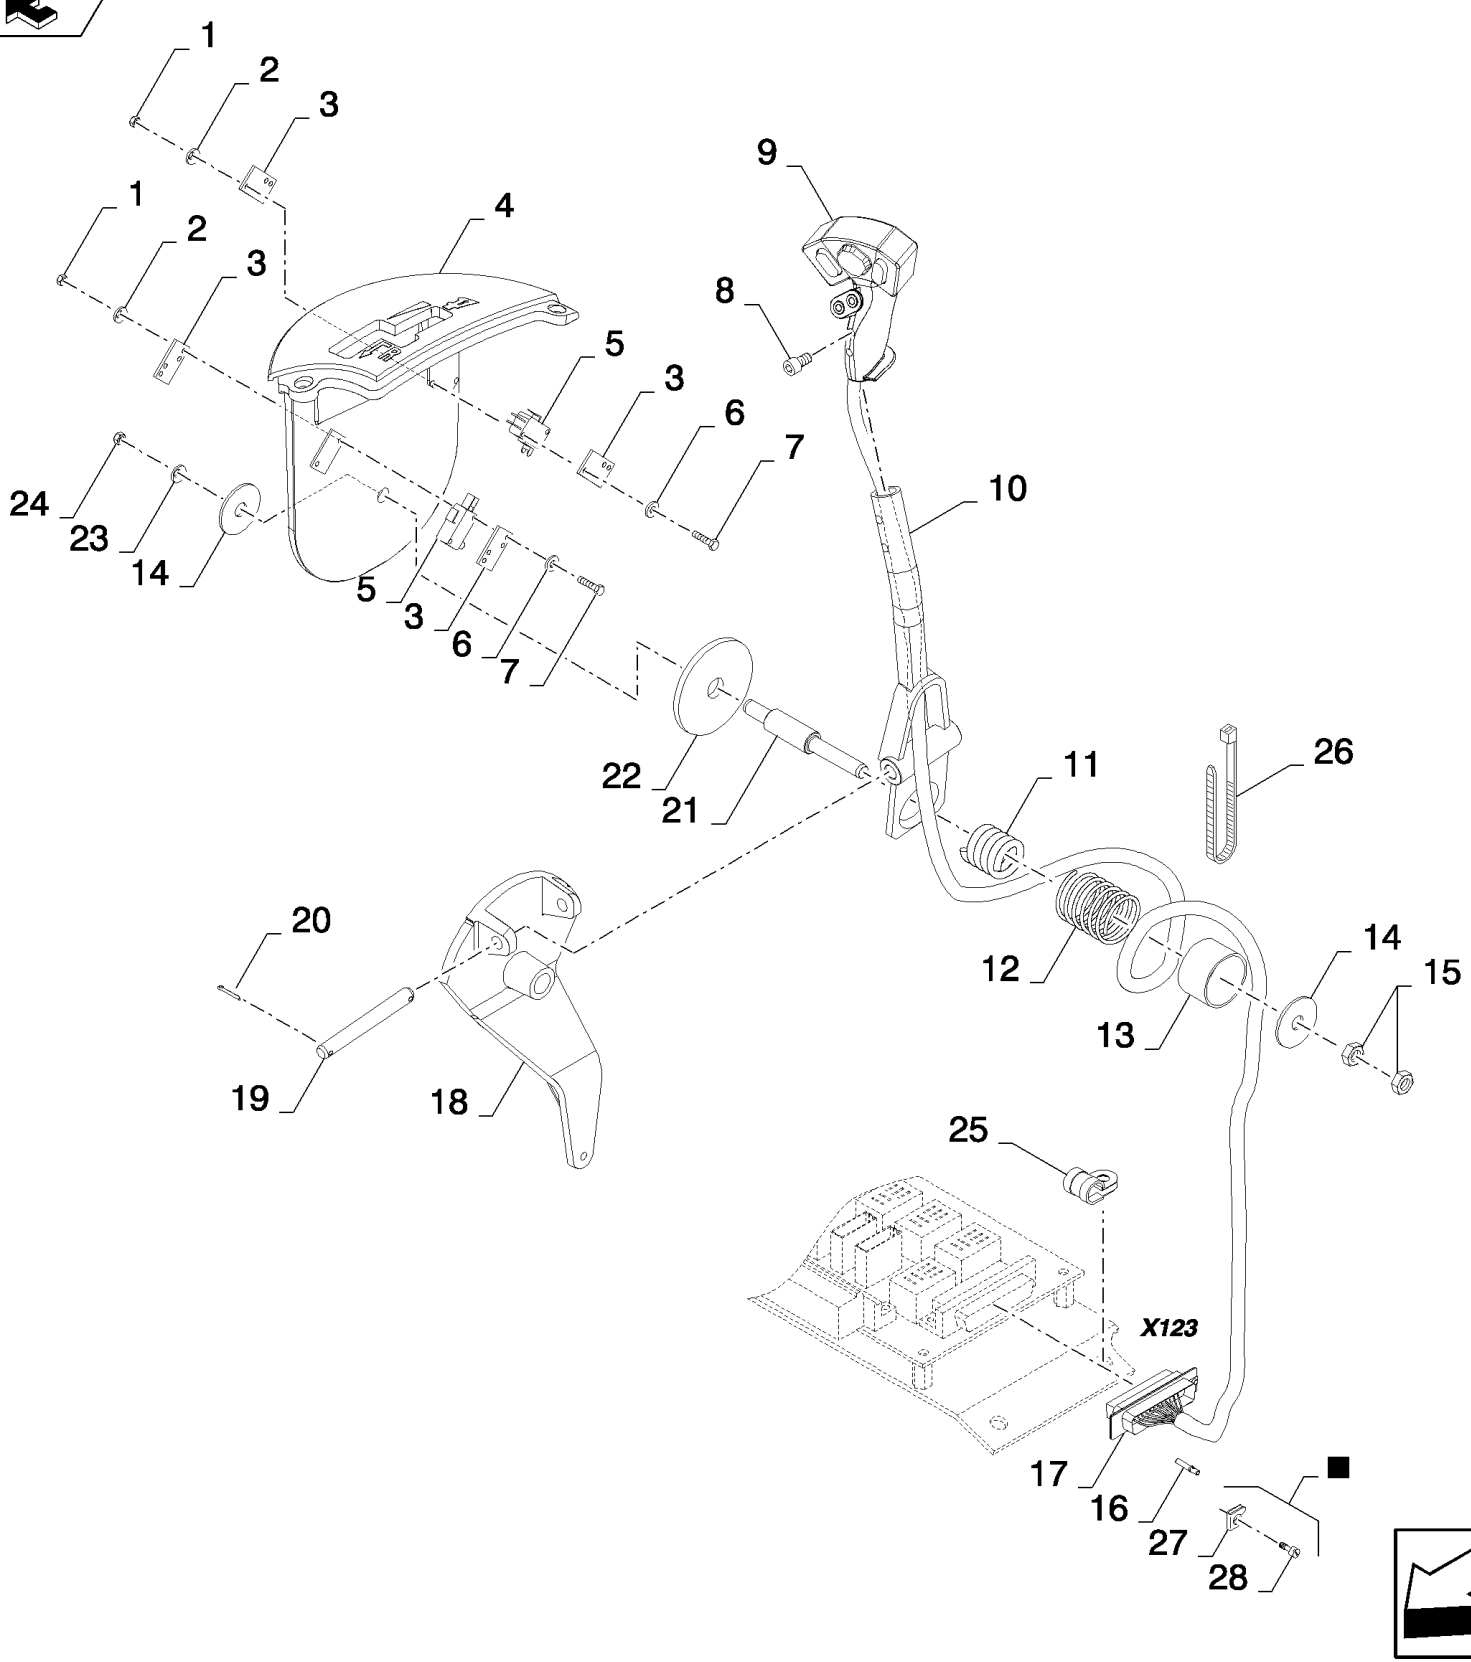

06.216(01) RIGHT HAND CONSOLE

CSX7080 D660 - COMBINE (9/08-)

06.216(01) RIGHT HAND CONSOLE

сылка	Номер детали	Кол-во	Описание
1	86508812	4	NUT, M3, CI 8,
2	412547	4	WASHER, Serr, M3, 3MM
3	84002065	4	PLATE,
4	84320424	1	COVER,
5	399159	2	SWITCH, S2 - MULTI FUNCTION HANDLE NEUTRAL SWITCH
5	399159	2	SWITCH, S5 - REVERSE DRIVE BUZZER SWITCH
6	412548	4	WASHER, 3MM
7	9839301	4	SCREW, Cross Pan Hd, M3 x 35,
8	89819756	2	SCREW, M4x8
9	84100239	1	HANDLE,
10	84814235	1	HANDLE,
11	320502	1	SPRING,
12	750881	1	SPRING,
13	84007406	1	BUSHING,
14	140219	2	WASHER,
15	84807411	2	NUT, Thin, M10 x 1.5, CI 04,
16	84018300	20	CONNECTOR, HYD.,
17	84018301	1	BLOCK, CONNECTING,
18	84400377	1	CONNECTION, SWIVEL,
19	412102	1	PIN,
20	130003	2	PIN, SPLIT (COTTER), M3.2 x 20,
21	9819970	1	SHAFT,
22	84056641	1	DISC,
23	140045	1	WASHER, SPRING, Belleville, M10,
24	100016	1	NUT, M10, CI 8,
25	9507809	1	CLAMP,
26	323597	1	STRAP, CABLE, M9 x 165 or M5 x 197,
27	NSS	1	NOT SERVICED SEPARATELY,
28	NSS	1	NOT SERVICED SEPARATELY,
29	84018302	1	KIT, (27, 28)