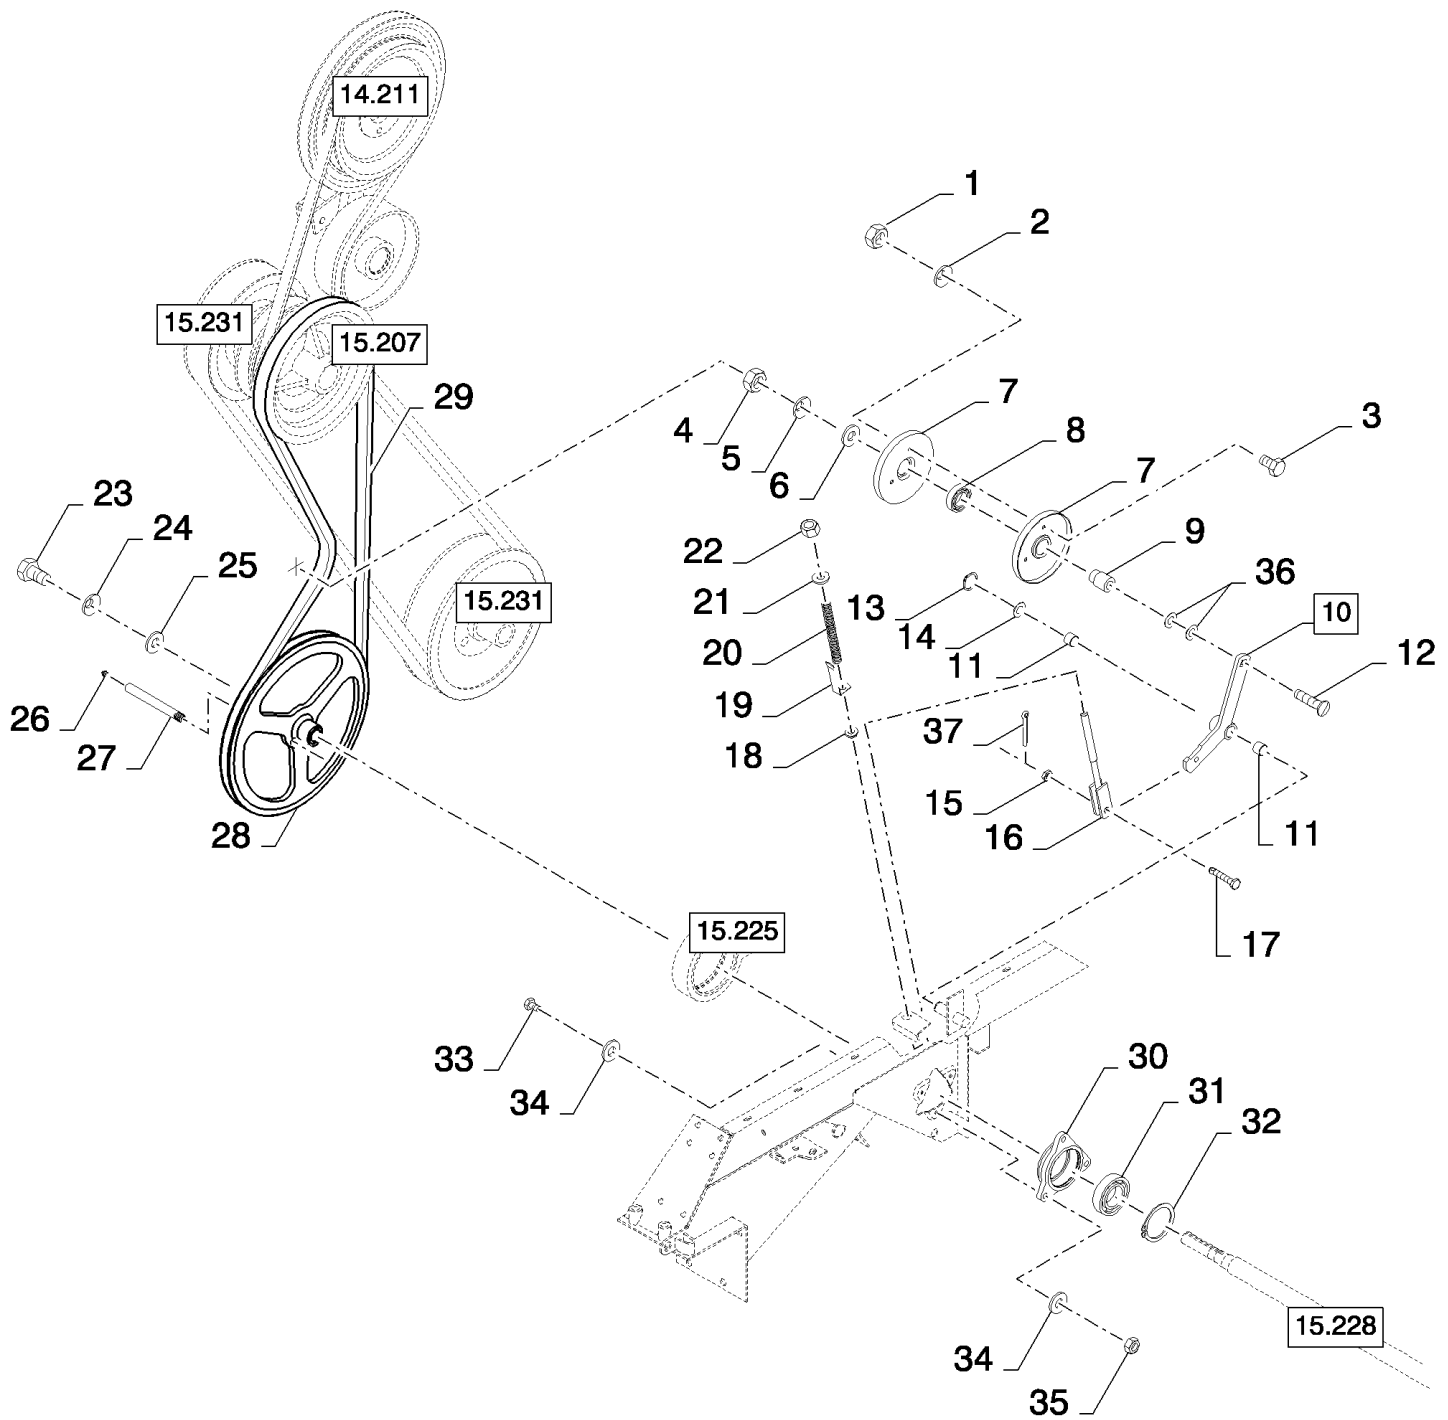

15.227(01) SHAKER SHOE DRIVE

CSX7080 D660 - COMBINE (9/08-)

15.227(01) SHAKER SHOE DRIVE

сылка	Номер детали	Кол-во	Описание
1	9706690	3	NUT, M8, CI 8,
2	322358	3	WASHER, SPRING, Belleville, M8,
3	120103	3	BOLT, Hex, M8 x 16, 8.8,
4	100020	1	NUT, M16, CI 8,
5	140048	1	WASHER, SPRING, Belleville, M16,
6	378246	1	WASHER, M16,
7	84334051	2	HALF-PULLEY,
8	443898	1	BEARING, BALL,
9	395278	1	RING,
10	84444152	1	LEVER, (11)
11	84057311	2	SLEEVE,
12	120048	1	BOLT, CARRIAGE, Short NK, M16 x 80, CI8.8,
13	370002	1	RING, SNAP, M25, Ext,
14	140103	1	WASHER, M26 x 38 x 1 Thk,
15	140016	1	WASHER, M8 x 16 x 1.6,
16	84443958	1	ROD,
17	335040	1	PIN, CLEVIS, M8 x 28,
18	439857	1	BUSHING,
19	84057943	1	INDICATOR,
20	337829	1	SPRING,
21	378245	1	WASHER, M13 x 28 x 2 Thk,
22	412126	1	NUT, LOCK, M12 x 1.75, CI 8,
23	300388	1	BOLT, Hex, M12 x 25, 8.8,
24	140046	1	WASHER, SPRING, Belleville, M12,
25	395606	1	WASHER, 12MM
26	321204	1	NIPPLE, LUBE, M6 x 1, 16mm lg,
27	9818440	1	TUBE,
28	84077988	1	PULLEY,
29	84817635	1	BELT, TRANSMISSION,
30	387566	1	HOUSING,
31	320557	1	BEARING ASSY,
32	300633	1	RING, SNAP, M80, Int,
33	9706704	3	BOLT, Hex, M10 x 35, 8.8, Full Thd,
34	394629	6	WASHER, LOCK, M10.5 x 24 x 0.2, HT,
35	100037	3	NUT, M10 x 1.5, CI 8,
36	140090	2	WASHER, 17MM
37	9512667	1	PIN, SPLIT (COTTER), M2 x 20,