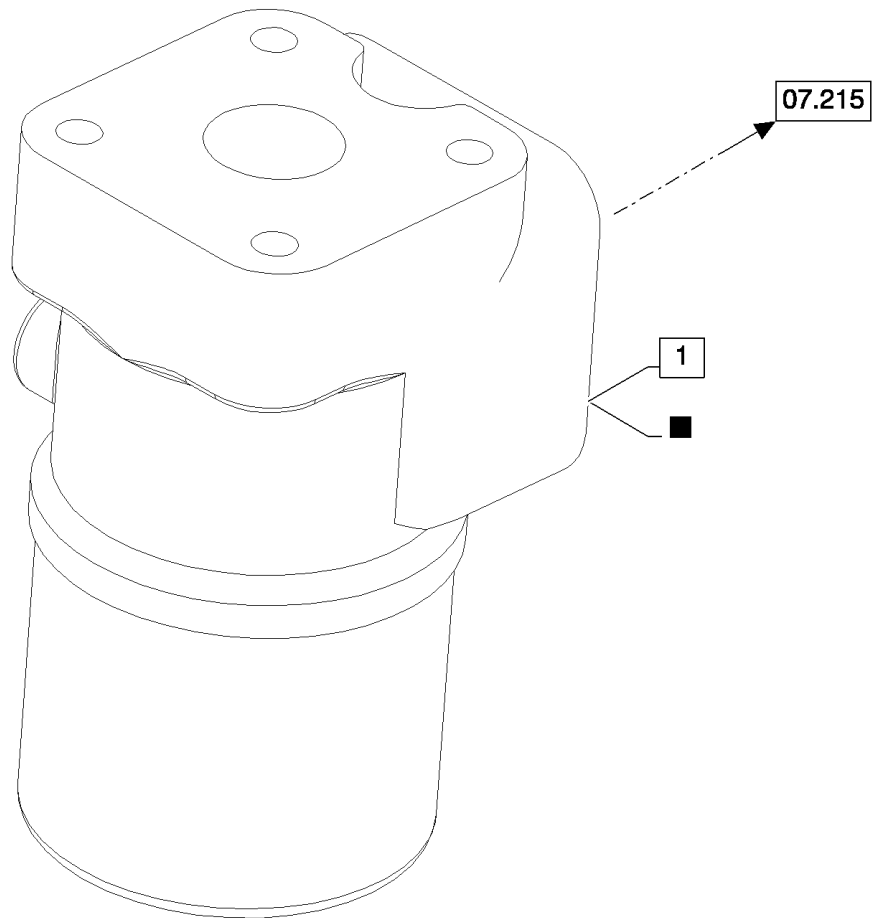

CSX7080 D660 - COMBINE (9/08-)

07.245(01) STEERING VALVE - FOR ADJUSTABLE STEERING AXLE AND ADJUSTABLE STEERING AXLE HIGH CENTER

сылка	Номер детали	Кол-во	Описание
1	84458934	1	VALVE, HYDRAULIC, (2)
2	84053469	1	KIT, SEALS,