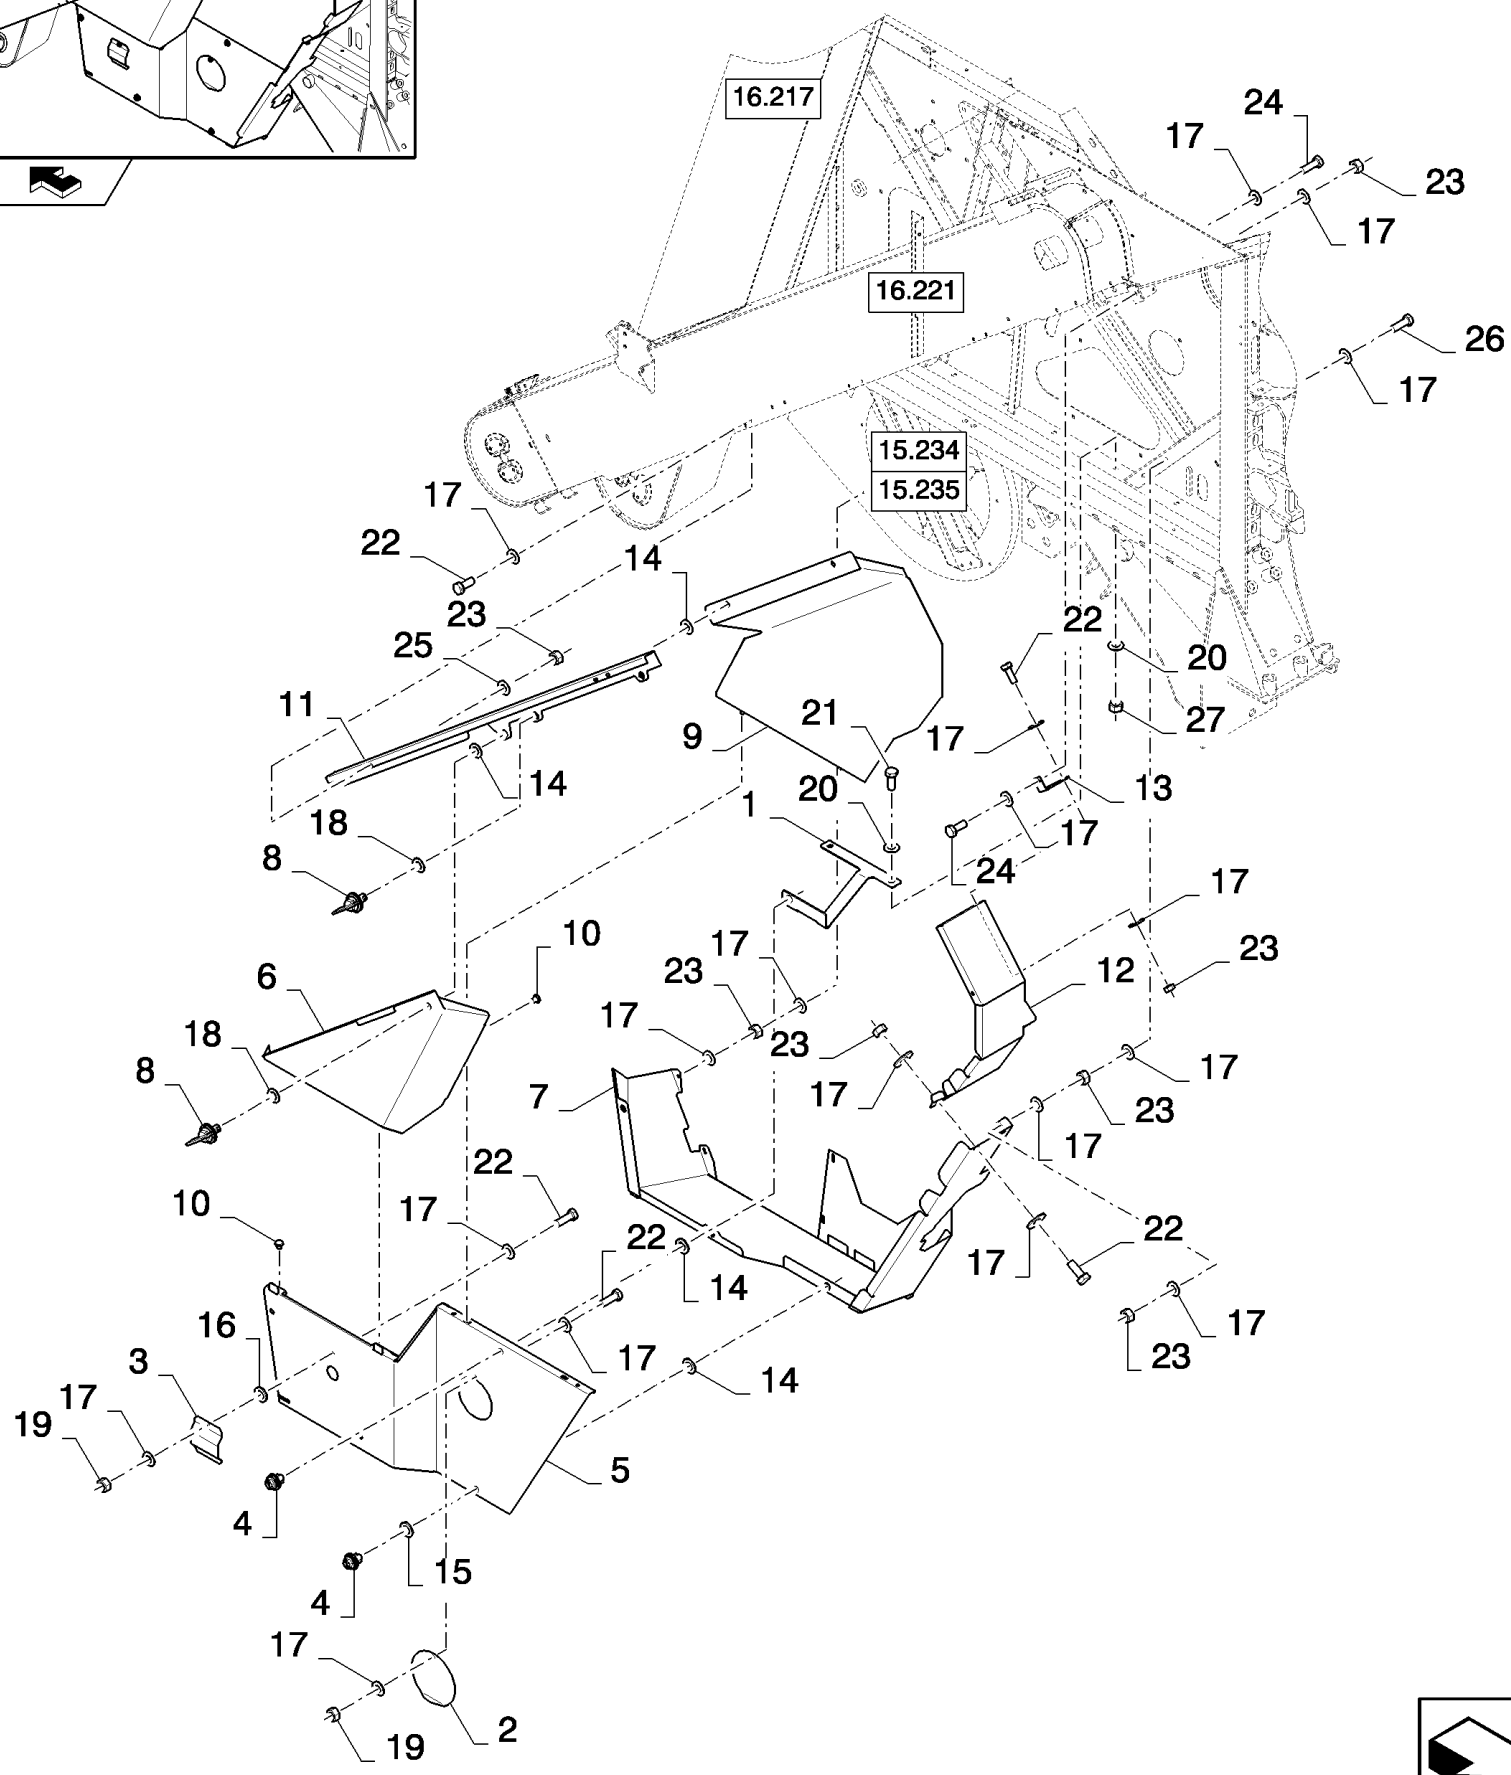

08.211(01) LOWER SHIELDS, RH - FOR LATERALE ONLY

сылка	Номер детали	Кол-во	Описание
1	87719611	1	PLATE, MOUNTING,
2	84437160	1	COVER,
3	84437668	1	COVER,
4	9514603	4	LOCK,
5	87699552	1	PLATE,
6	87699554	1	PLATE,
7	87699547	1	SHIELD,
8	9831581	3	LOCK,
9	87718362	1	PLATE,
10	331233	7	PLUG,
11	87720488	1	PLATE,
12	87720489	1	PLATE,
13	87728125	1	SUPPORT,
14	9514605	7	WASHER, LOCK, M9.8 x 18.5,
15	86511324	3	WASHER, M12 x 24 x 2.5,
16	86588450	2	WASHER, M6 x 12 x 1.6 Thk,
17	412649	40	WASHER, SPRING, Belleville, M6,
18	140223	3	WASHER, M13 x 25 x 2 Thk,
19	353308	2	NUT, M6 x 1, CI 8,
20	140045	4	WASHER, SPRING, Belleville, M10,
21	43140	2	BOLT, Hex, M10 x 30, 8.8, Full Thd,
22	86508568	10	SCREW, Hex, M6 x 16, 8.8,
23	9706755	20	NUT, M6, CI 8,
24	120100	6	BOLT, Hex, M6 x 20, 8.8,
25	322357	4	WASHER, SPRING, Belleville, M6,
26	86977786	1	BOLT, Hex, M6 x 25, 8.8,
27	100016	2	NUT, M10, CI 8,