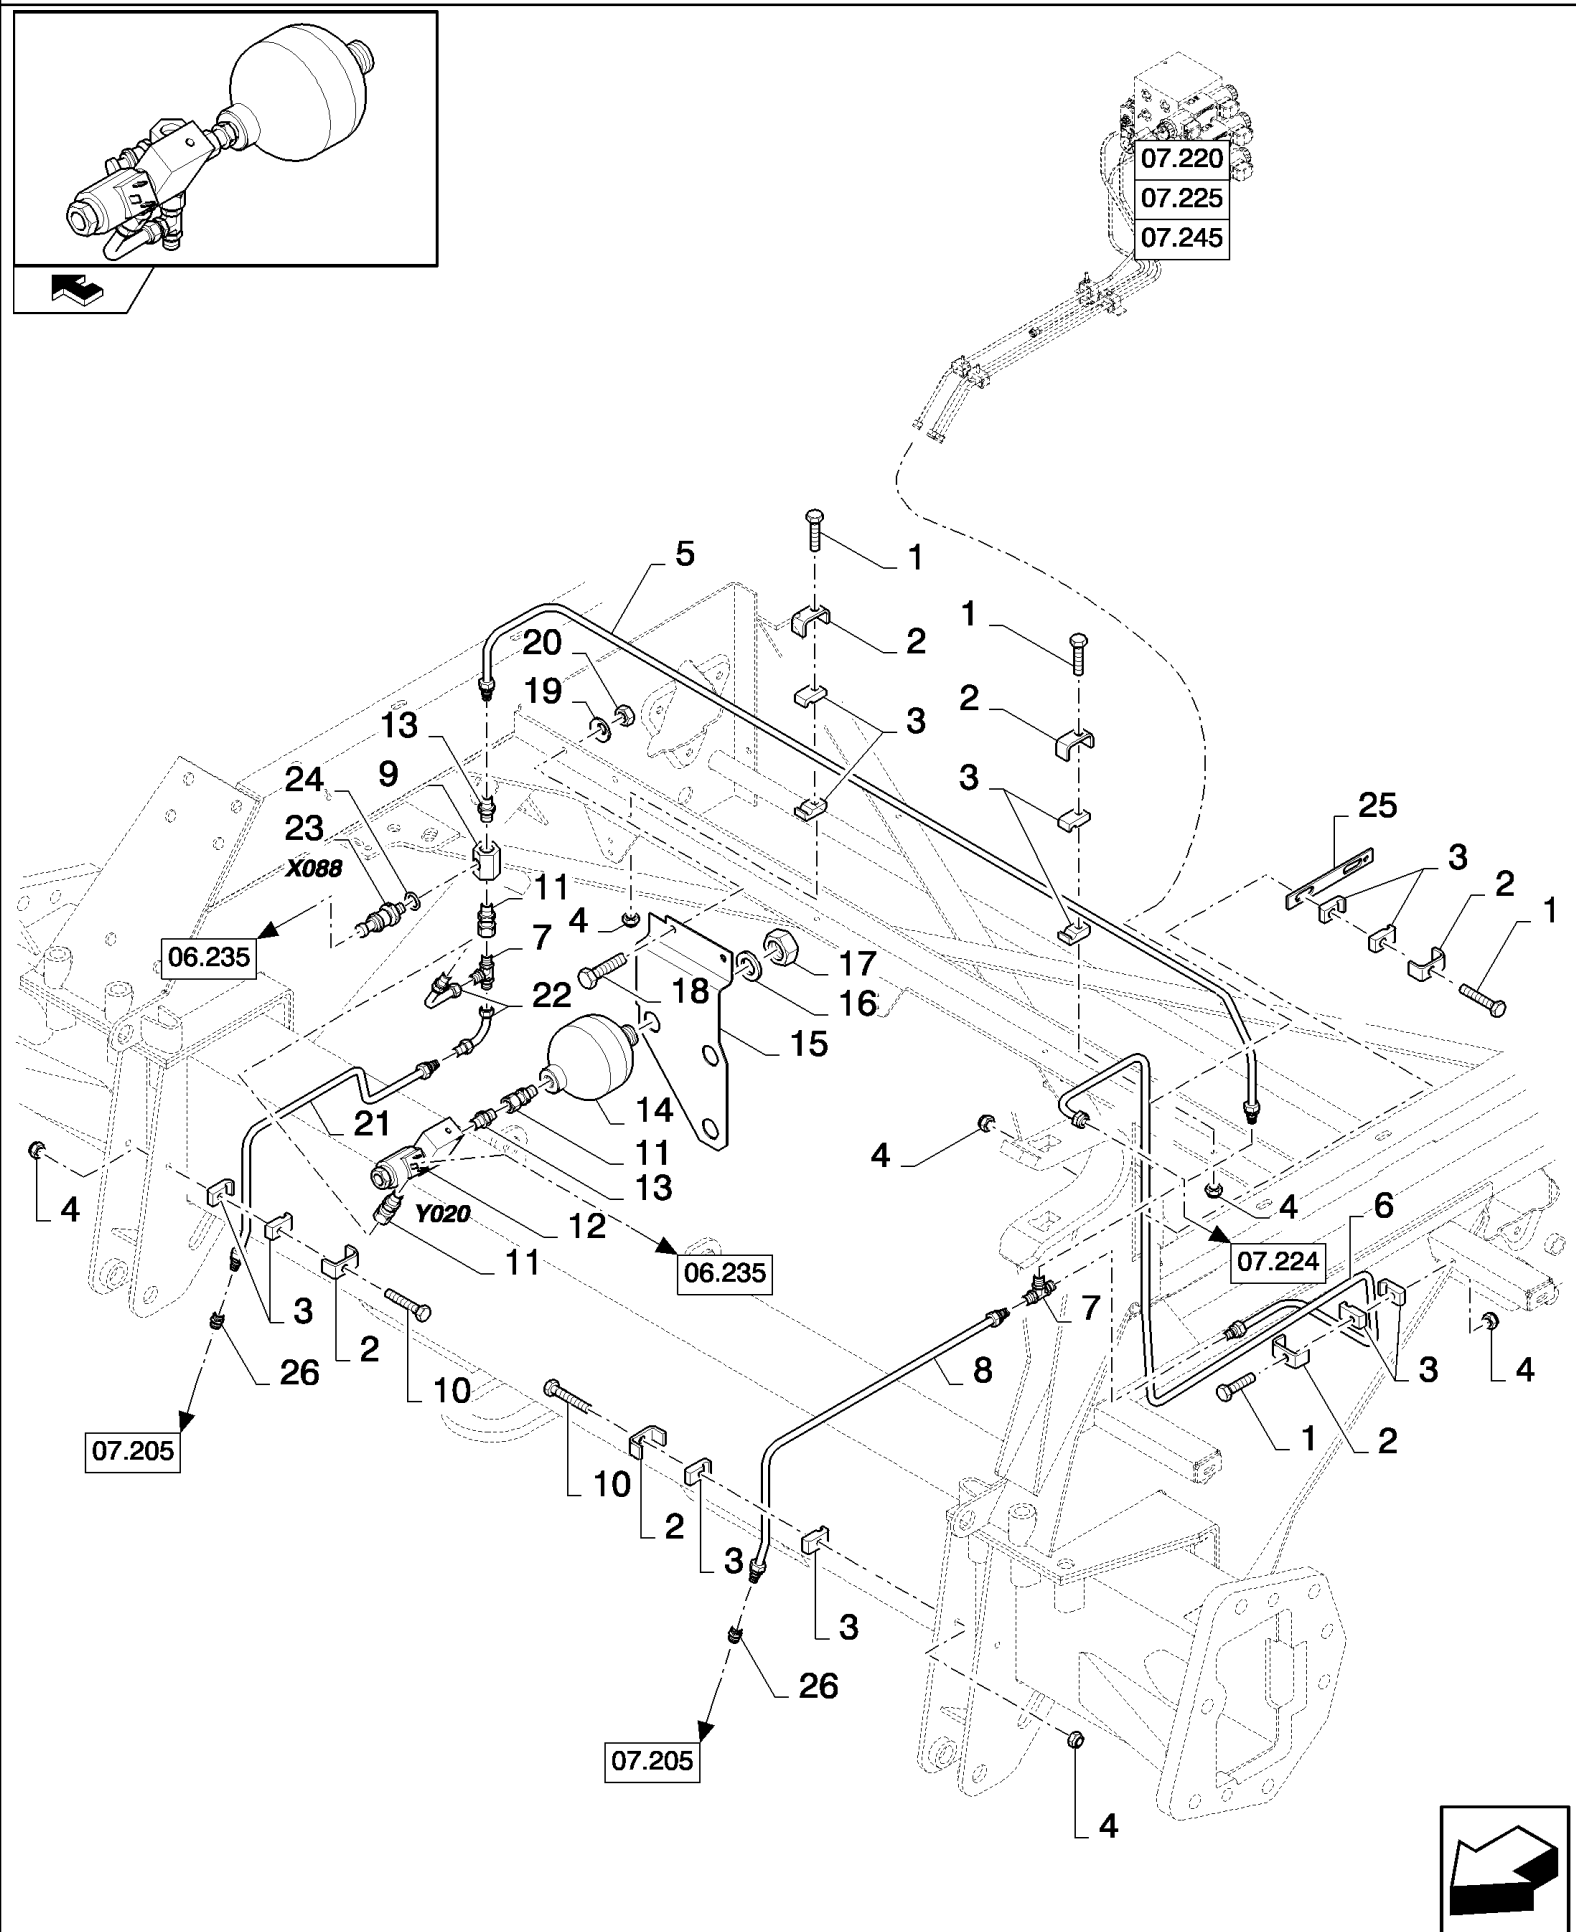

07.206(01) CYLINDERS, STRAW ELEVATOR

сылка	Номер детали	Кол-во	Описание
1	86977790	4	SCREW, Hex, M6 x 45, 8.8,
2	442340	7	SUPPORT,
3	433008	14	CLAMP,
4	412152	7	NUT, LOCK, M6 x 1, CI 8.8,
5	84437934	1	TUBE, HYD, , FOR CSX7040, CSX7050 AND CSX7060 ONLY
5	84437937	1	TUBE, HYD, , FOR CSX7070 AND CSX7080 ONLY
6	87344949	1	TUBE, HYD, , FOR CSX7040, CSX7050 AND CSX7060 ONLY
6	87344951	1	TUBE, HYD, , FOR CSX7070 AND CSX7080 ONLY
7	150019	2	CONNECTION, 3 WAY,
8	84452309	1	TUBE, HYD,
9	84334080	1	CONNECTOR, HYD.,
10	120056	2	BOLT, Hex, M6 x 50, 8.8,
11	84018409	3	CONNECTOR, HYD.,
12	84439576	1	VALVE, HYDRAULIC,
13	395782	4	CONNECTOR, HYD.,
14	84018325	1	ACCUMULATOR,
15	84441047	1	SUPPORT,
16	140110	1	WASHER, M31 x 40,
17	308823	1	NUT, M28 x 1.5, CI 8,
18	43127	2	BOLT, Hex, M8 x 25, 8.8,
19	322358	2	WASHER, SPRING, Belleville, M8,
20	9706690	2	NUT, M8, CI 8,
21	84452311	1	TUBE, HYD,
22	9508529	2	ELBOW,
23	86523197	1	SENSOR, B18 - OIL PRESSURE SENSOR (24)
24	84320139	1	O-RING,
25	919316	1	SUPPORT,
26	150018	2	CONNECTOR, HYD., M18 x 1.5 x 28,