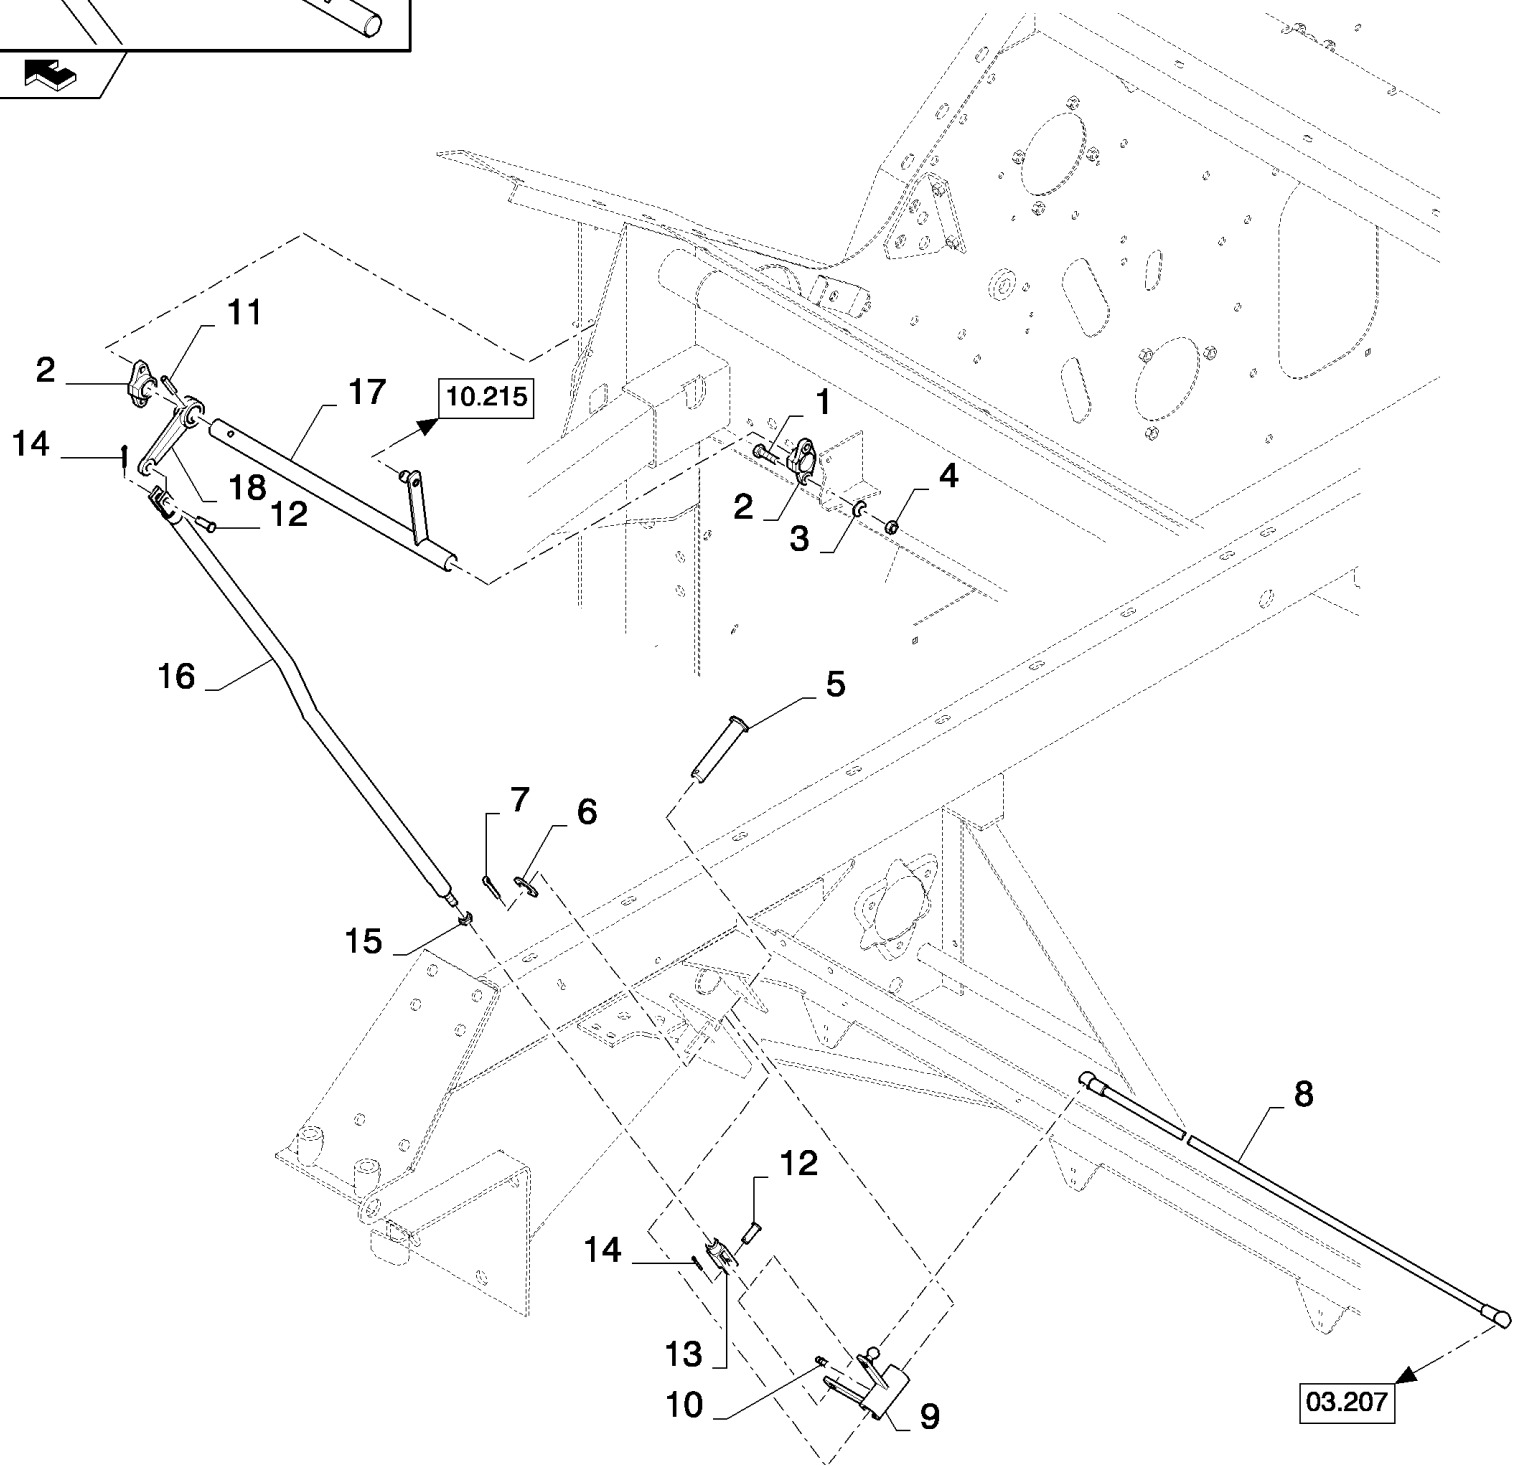

CSX7080 D660 - COMBINE (9/08-)

03.236(01) GEARSHIFT CONTROL

сылка	Номер детали	Кол-во	Описание
1	43127	4	BOLT, Hex, M8 x 25, 8.8,
2	84433018	2	HOUSING, BEARING,
3	322358	4	WASHER, SPRING, Belleville, M8,
4	9706690	4	NUT, M8, CI 8,
5	9501786	1	RING,
6	378247	1	WASHER, M20,
7	130011	1	PIN, SPLIT (COTTER), M5 x 40,
8	84433301	1	ROD, CONNECTING, , FOR CSX7040, CSX7050 AND CSX7060 ONLY
8	84432962	1	ROD, CONNECTING, , FOR CSX7070 AND CSX7080 ONLY
8	87539712	1	ROD, CONNECTING, , FOR LATERALE VERSION ONLY
9	84432985	1	LEVER,
10	323713	1	NIPPLE, LUBE,
11	86548577	1	PIN, M8 x 40, Slotted,
12	322901	2	PIN,
13	412417	1	FORK,
14	130003	2	PIN, SPLIT (COTTER), M3.2 x 20,
15	100016	1	NUT, M10, CI 8,
16	84433000	1	ROD, CONNECTING,
17	84433347	1	SHAFT, , FOR CSX7040, CSX7050 AND CSX7060 ONLY
17	84433015	1	SHAFT, , FOR CSX7070 AND CSX7080 ONLY
18	84433013	1	LEVER,