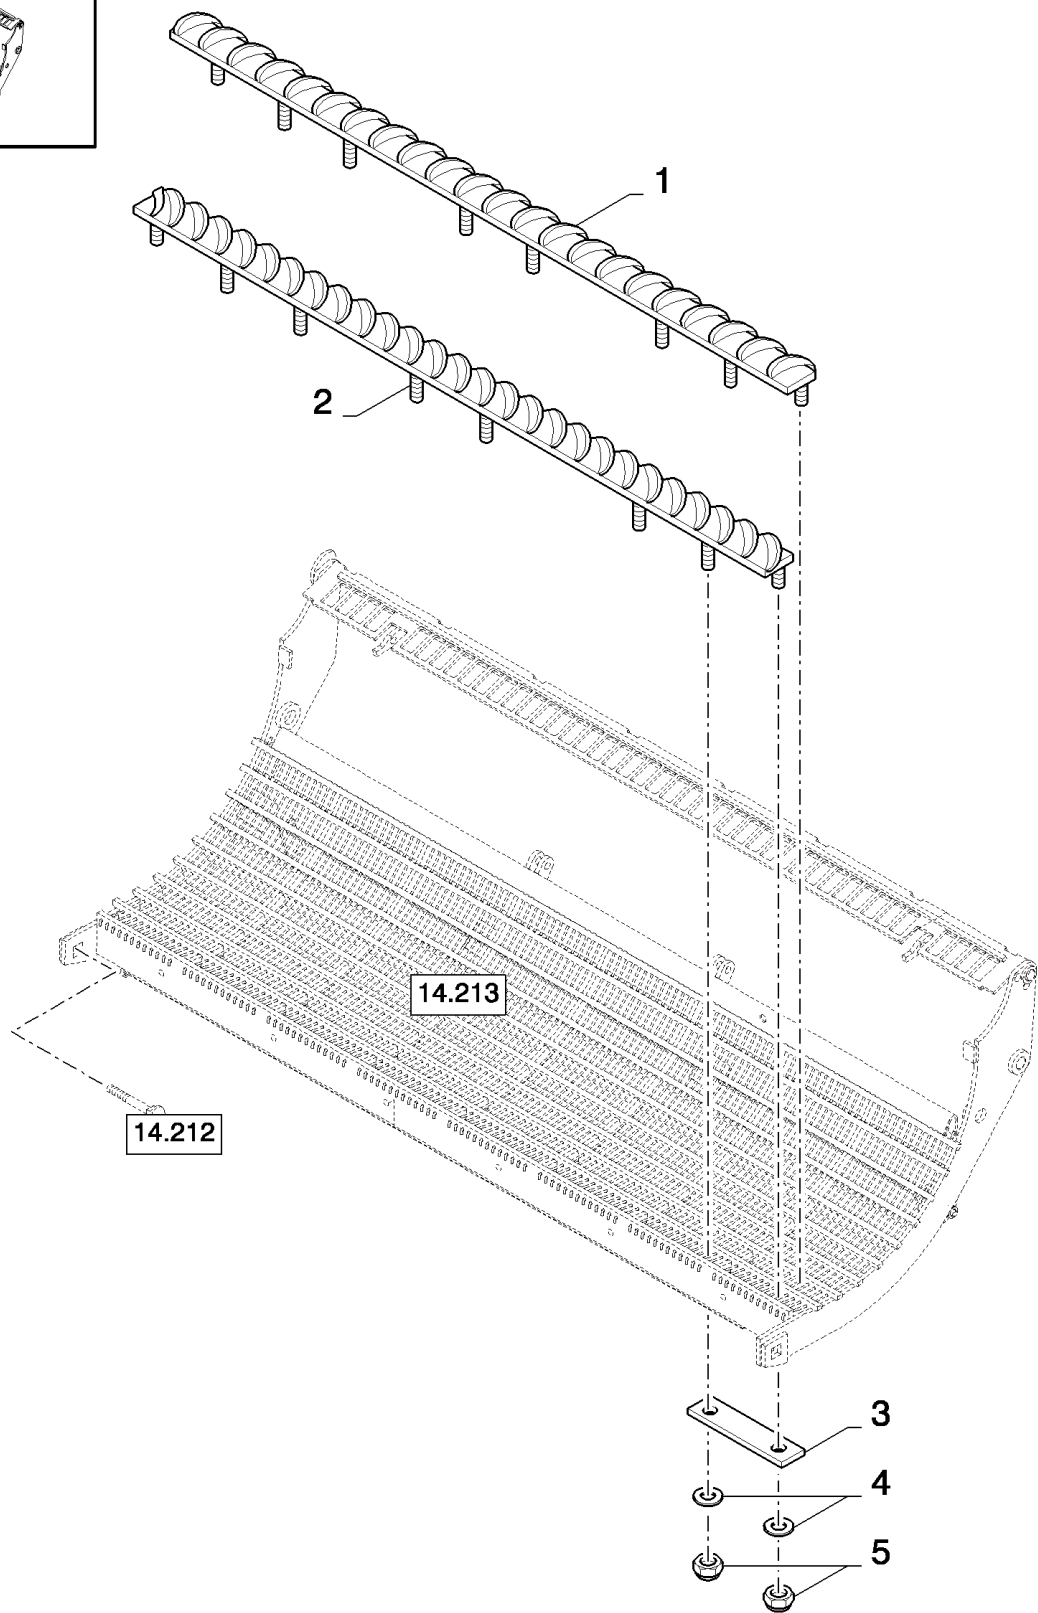

14.215(01) DE-AWNING SLATS

CSX7080 D660 - COMBINE (9/08-)

14.215(01) DE-AWNING SLATS

сылка	Номер детали	Кол-во	Описание
1	84015711	1	DE AWNER, , FOR CSX7040, CSX7050, CSX7050 HILLSIDE AND CSX7060 ONLY
1	84814223	1	DE AWNER, , FOR CSX7070 AND CSX7080 ONLY
2	84015713	1	DE AWNER, , FOR CSX7040, CSX7050, CSX7050 HILLSIDE AND CSX7060 ONLY
2	84814223	1	DE AWNER, , FOR CSX7070 AND CSX7080 ONLY
3	9832998	6	PLATE, FIXING,
4	140041	16	WASHER, M8 x 28 x 3,
5	412250	16	NUT, LOCK, M8 x 1.25, CI 8,