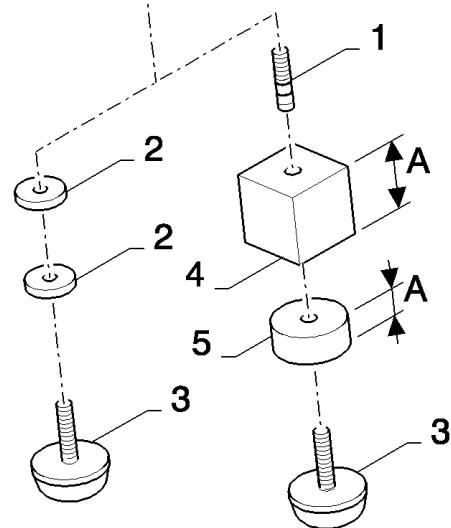

12.213(01) PIVOTING RESTRICTIONS FOR STEERING VALVE

12.201