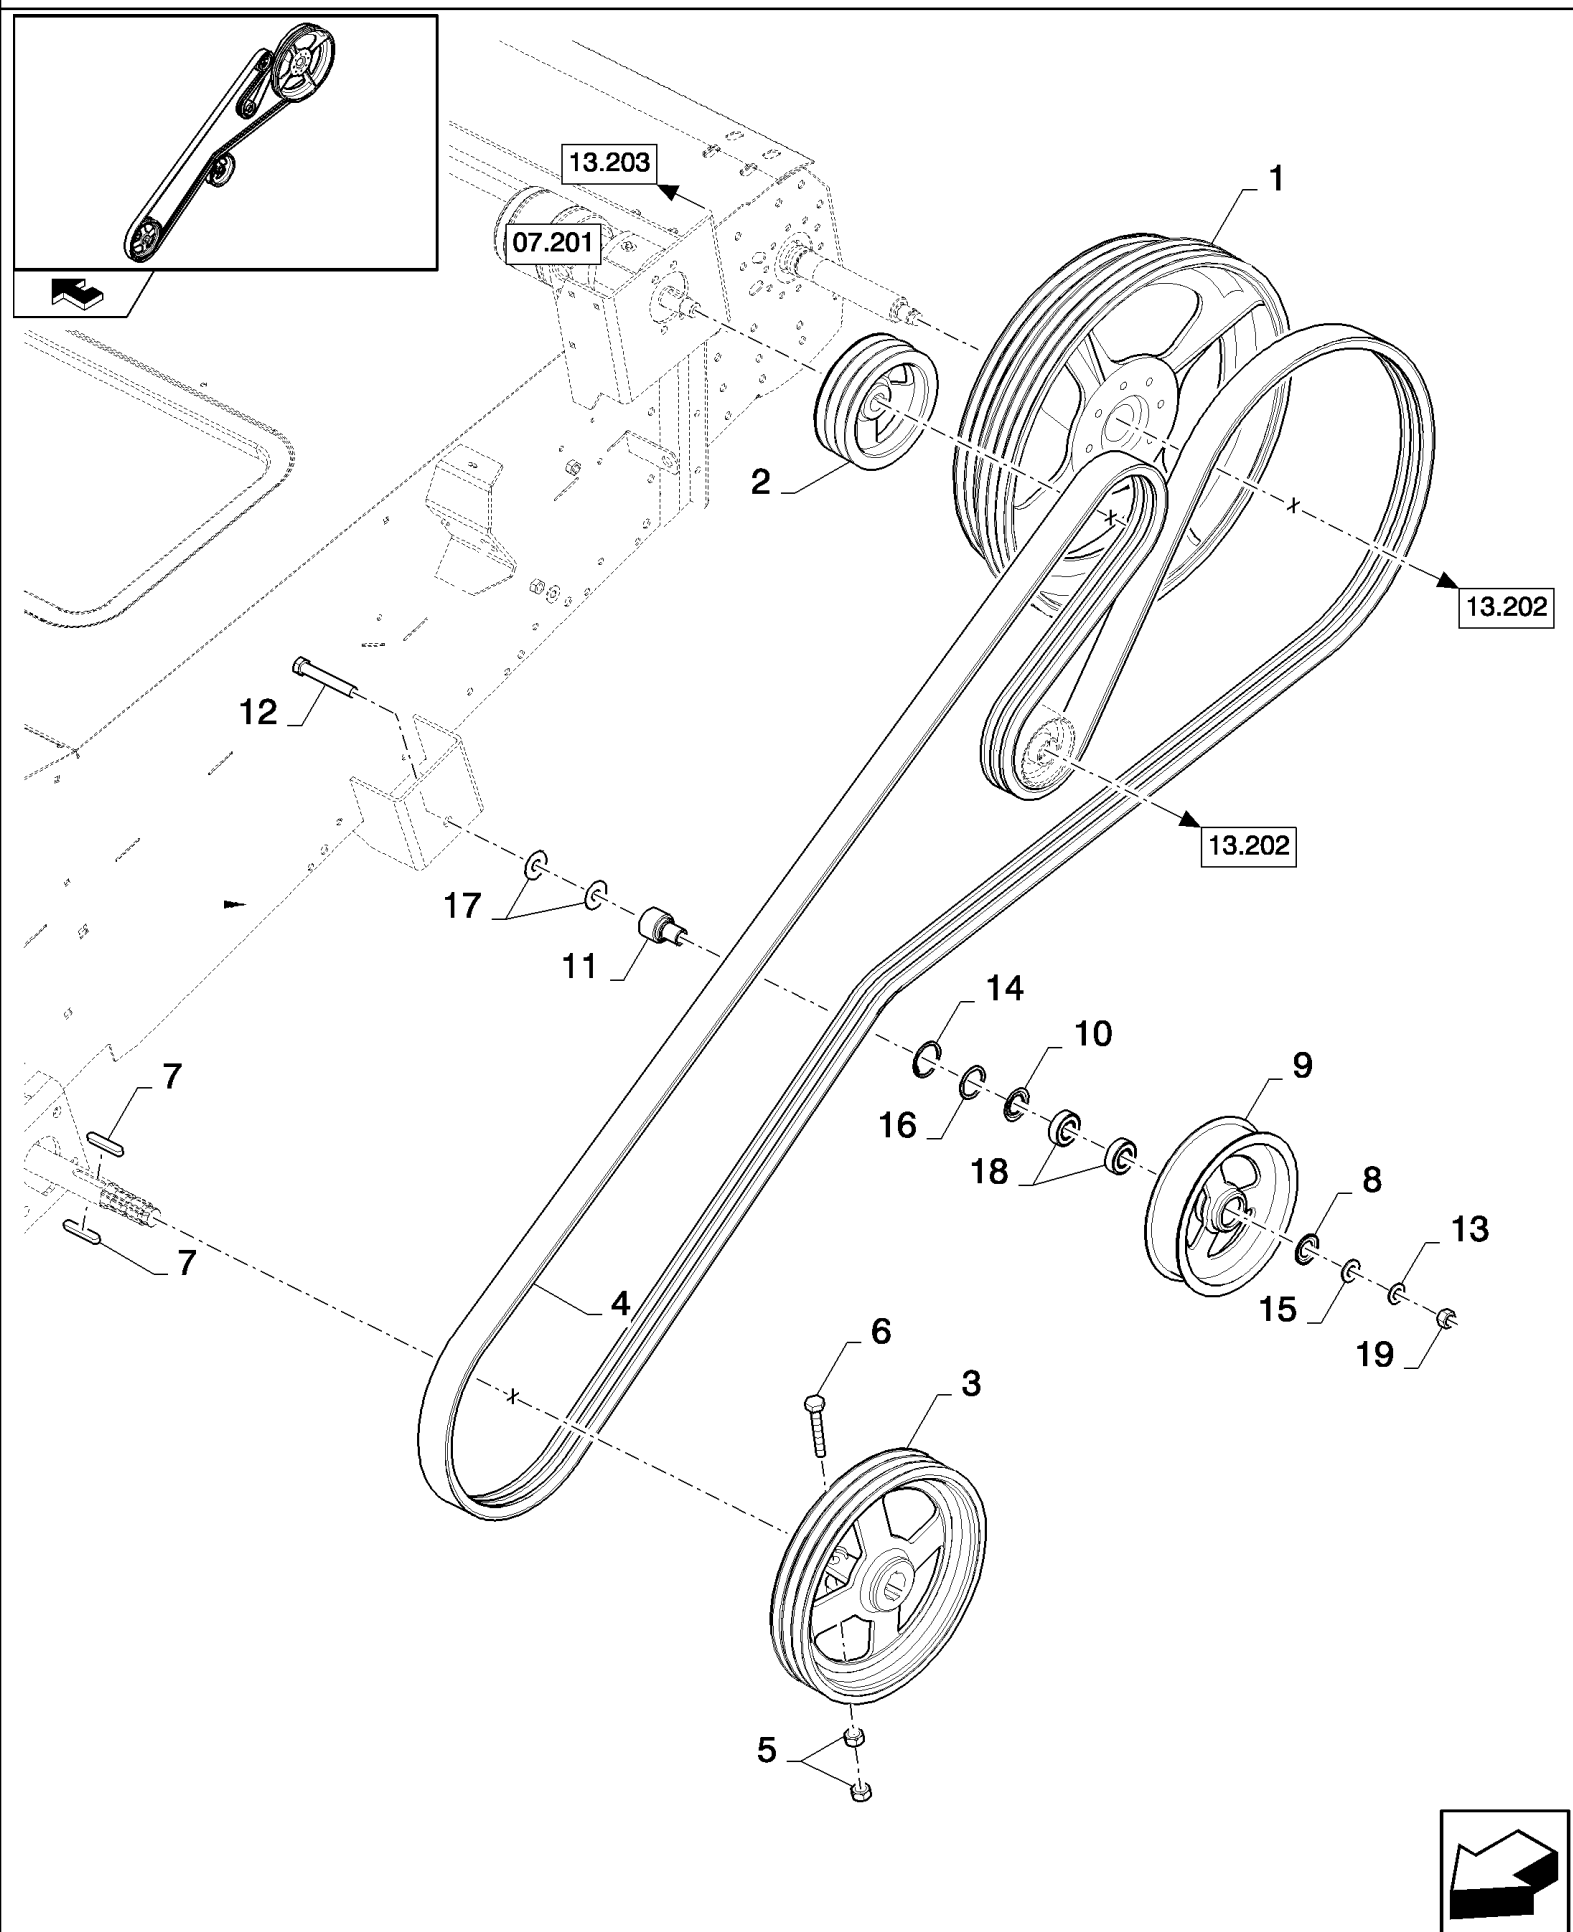

13.209(01) STRAW ELEVATOR DRIVE 3HB - FOR LATERALE ONLY

CSX7080 D660 - COMBINE (9/08-)

13.209(01) STRAW ELEVATOR DRIVE 3HB - FOR LATERALE ONLY

сылка	Номер детали	Кол-во	Описание
1	84980479	1	PULLEY,
2	84980478	1	PULLEY,
3	84980424	1	PULLEY,
4	87527868	1	BELT, TRANSMISSION,
5	100020	3	NUT, M16, CI 8,
6	350616	1	BOLT, Hex, M16 x 90, 8.8,
7	320607	2	KEY,
8	390515	1	RING,
9	87619598	1	WHEEL, IDLER,
10	391120	1	ELEMENT, SEALING,
11	87619531	1	SHAFT,
12	374889	1	BOLT, Hex, M16 x 100, 8.8,
13	140048	1	WASHER, SPRING, Belleville, M16,
14	370011	1	RING, SNAP, M52, Int,
15	84440599	1	WASHER,
16	84991773	1	SHIM,
17	393062	2	WASHER, M17 x 45 x 0.9 Thk,