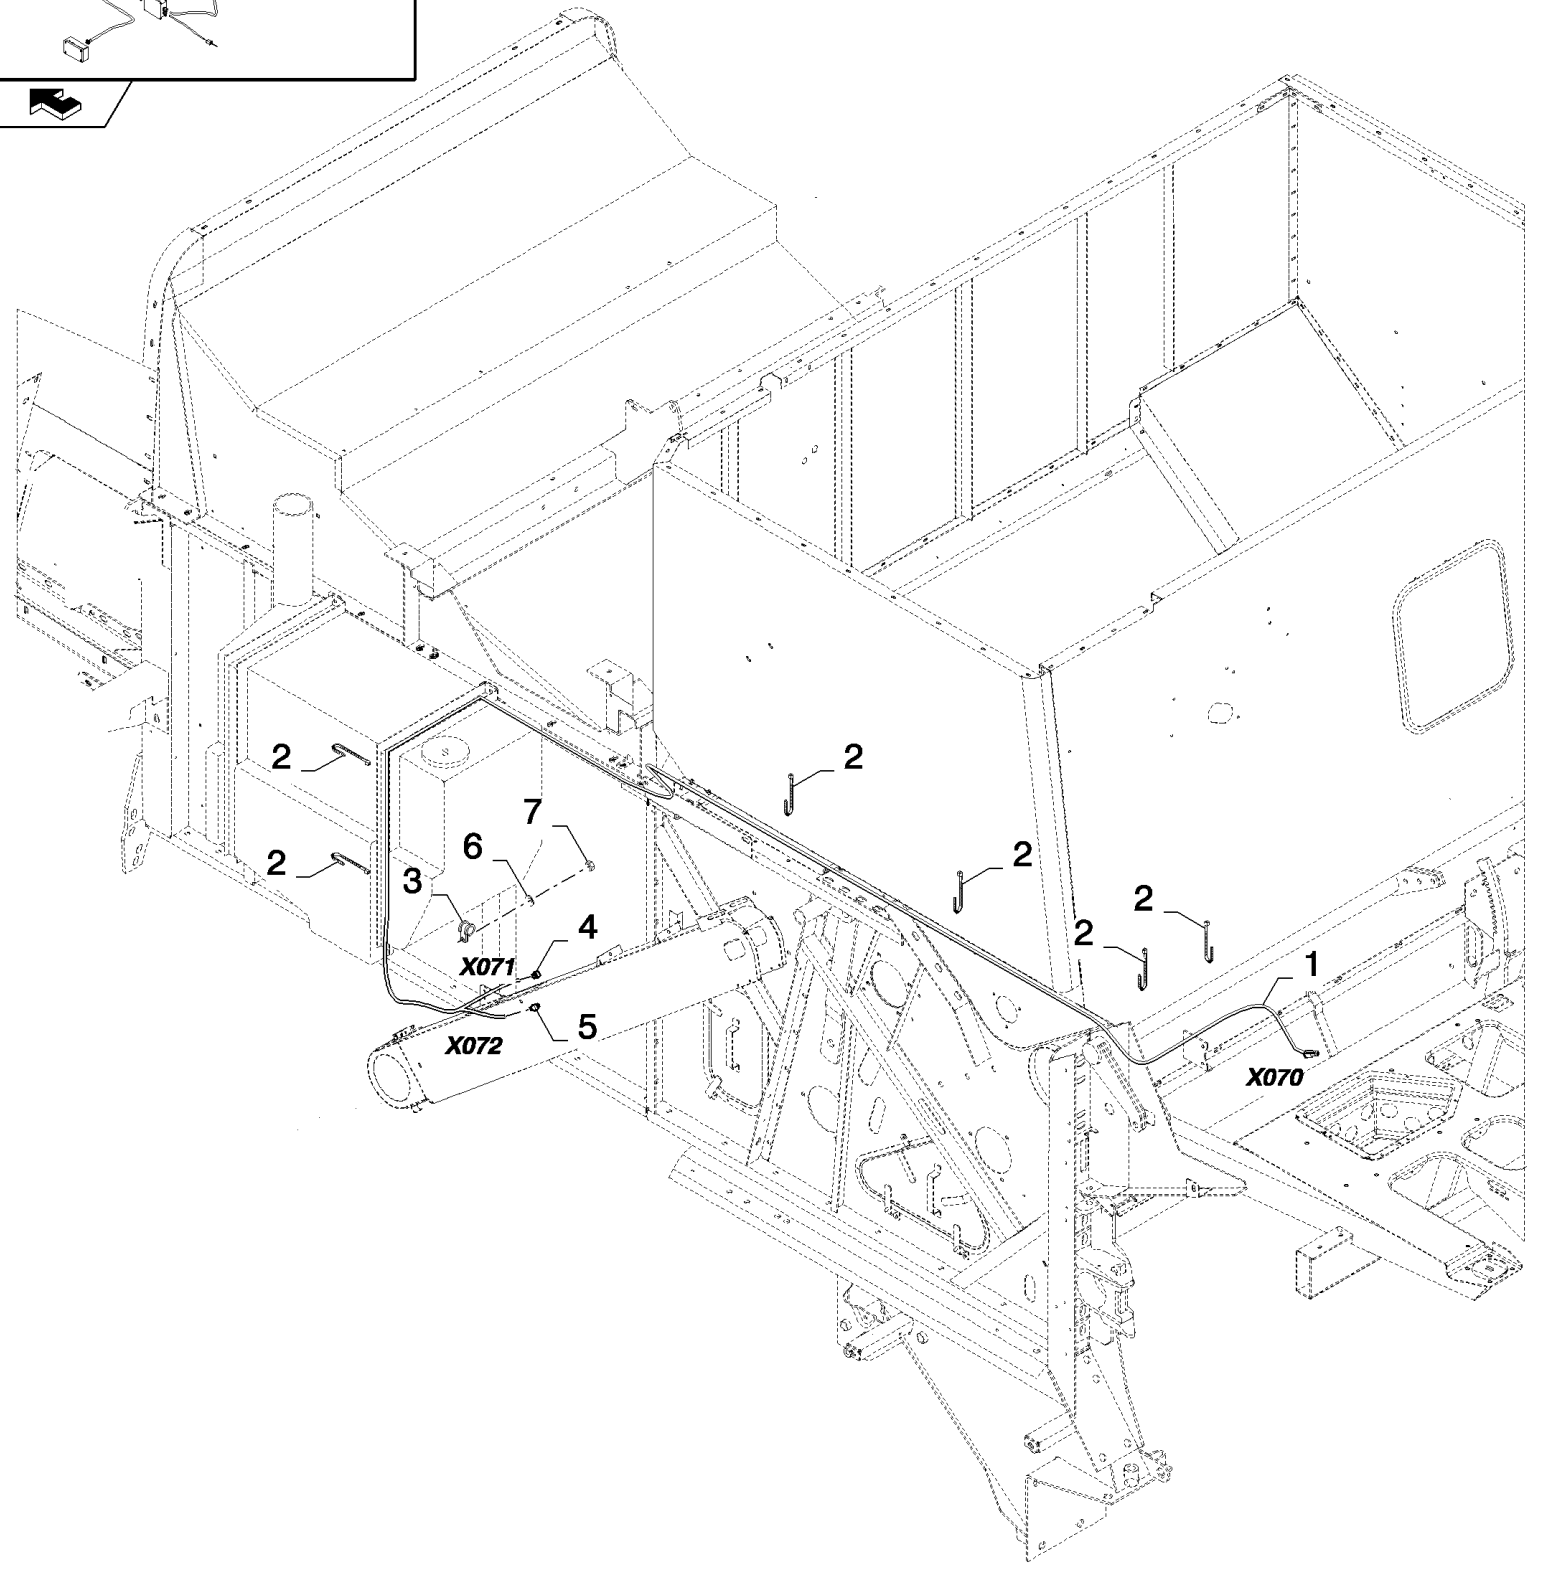

06.248(01) RETURN SENSORS

06.248(01) RETURN SENSORS

сылка	Номер детали	Кол-во	Описание
1	87377154	1	HARNES, WIRE, , SEE FIGURE 06.513
2	86566990	17	STRAP, CABLE, M4.8 x 292 L,
3	86010402	1	CLAMP, 1/2", Insul, 3/8" Bolt,
4	87377156	1	SENSOR, B29 - RETURN ELEVATOR EMITTANT LOSS SENSOR
5	87377161	1	SENSOR, B28 - RETURN ELEVATOR RECEIVER LOSS SENSOR
6	140045	1	WASHER, SPRING, Belleville, M10,
7	100037	1	NUT, M10 x 1.5, CI 8,