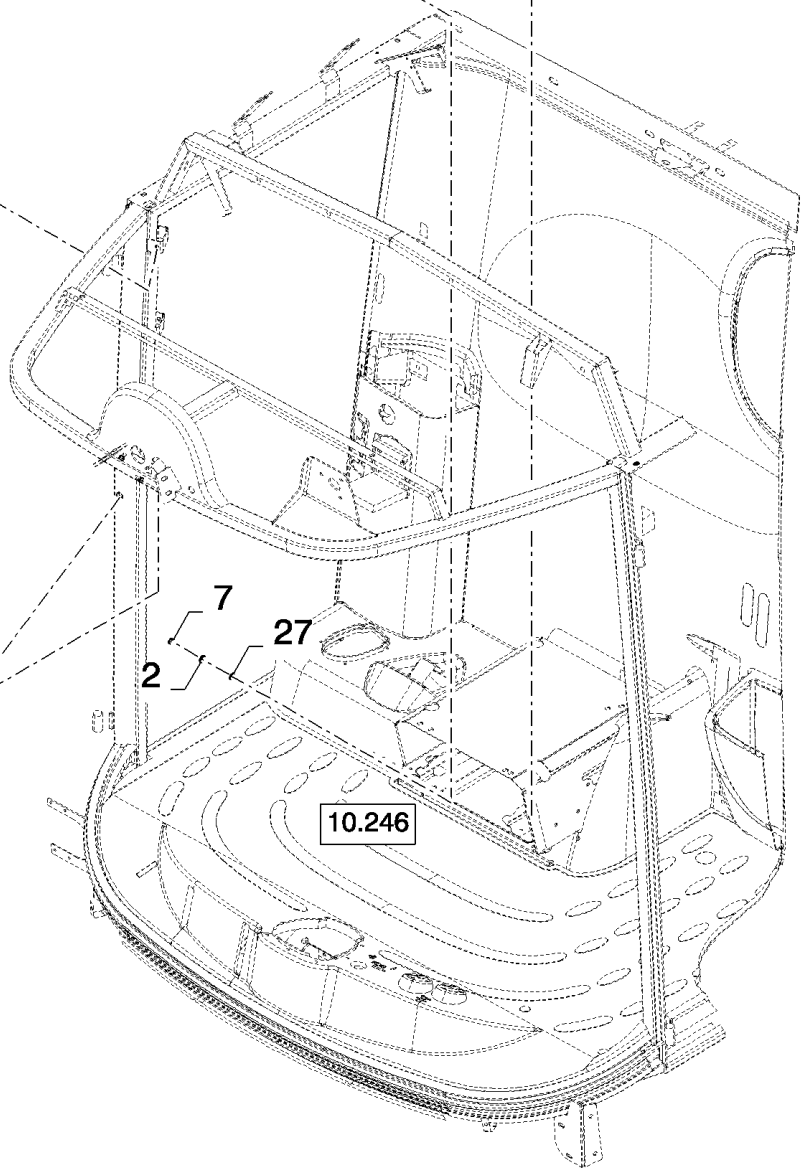

сылка	Номер детали	Кол-во	Описание
1	86508568	1	SCREW, Hex, M6 x 16, 8.8,
2	322357	6	WASHER, SPRING, Belleville, M6,
3	120104	1	BOLT, Hex, M8 x 20, 8.8,
4	322358	4	WASHER, SPRING, Belleville, M8,
5	87394169	1	MODULE,
6	84441529	1	HARNESS, WIRE, , SEE FIGURE 06.545
7	9706755	1	NUT, M6, CI 8,
8	412491	3	SCREW, M12x70
9	448889	3	WASHER, M6 x 14 x 1.6 Thk,
10	87474471	1	MONITOR, CONTROL, (11 to 22)
11	84137310	1	CONSOLE,
12	84137330	1	HARNESS, WIRE,
13	84137330	1	HARNESS, WIRE,
14	84137320	1	DISPLAY MATERIAL, BUZZER
15	84455610	2	CABLE,
16	84455611	1	CABLE,
17	84137318	1	DISPLAY MATERIAL, HEADER HEIGHT
18	84455613	1	BOARD, PRINTED CIRCUIT, GRAINLOSS
19	84137315	1	DISPLAY MATERIAL, ALARM-DISPLAY
20	84137321	1	MODULE, MONITOR CPU
21	84137326	1	KNOB,
22	87352617	1	DECAL,
23	87532299	1	SUPPORT,
24	87703363	1	MONITOR, CONTROL,
24	87665214	1	DISPLAY,
24	87703363	1	MONITOR, CONTROL,
25	87563291	3	INSERT, THREADED,
26	378243	3	WASHER, M8,
27	280279	1	WASHER, LOCK, Ext Tooth, 1/4",
28	86512134	4	SCREW, Hex Soc Hd, M6 x 16, 12.9,
29	43127	3	BOLT, Hex, M8 x 25, 8.8,
30	86566990	1	STRAP, CABLE, M4.8 x 292 L,
31	458639	3	CAP, Nut, M8,