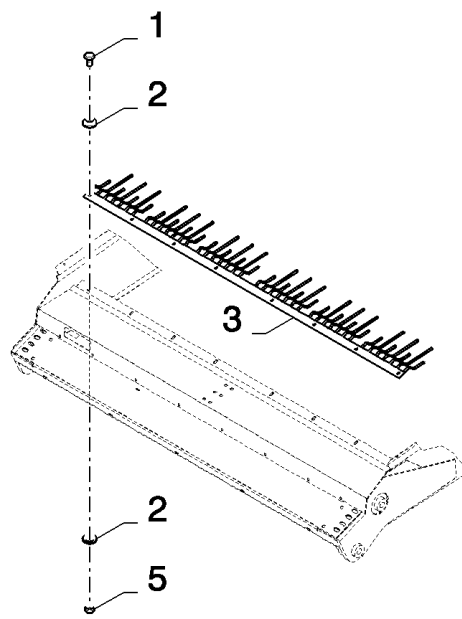

15.247(01) GRAIN PAN, NON REMOVABLE

CSX7080 D660 - COMBINE (9/08-)

15.247(01) GRAIN PAN, NON REMOVABLE

сылка	Номер детали	Кол-во	Описание
1	86508568	AR	SCREW, Hex, M6 x 16, 8.8,
2	322357	AR	WASHER, SPRING, Belleville, M6,
3	84452950	1	RAKE, , FOR CSX7040, CSX7050, CSX7050 HILLSIDE AND CSX7060 ONLY
3	84446434	1	RAKE, , FOR CSX7070 AND CSX7080 ONLY
4	84431030	1	CANVAS, , FOR CSX7040, CSX7050, CSX7050 HILLSIDE AND CSX7060 ONLY
4	84072359	1	CANVAS, , FOR CSX7070 AND CSX7080 ONLY
5	89706755	AR	NUT, M6
6	445395	AR	RIVET, Pop, M4.8 x 18.1,
7	84461322	2	PLATE, FIXING,
8	84461049	2	CANVAS,
9	84461624	1	DEFLECTOR, , FOR CSX7040, CSX7050, CSX7050 HILLSIDE AND CSX7060 ONLY
9	84461623	1	DEFLECTOR, , FOR CSX7070 AND CSX7080 ONLY
10	84431049	1	PLATE, FIXING, , FOR CSX7040, CSX7050, CSX7050 HILLSIDE AND CSX7060 ONLY
10	84072727	1	PLATE, FIXING, , FOR CSX7070 AND CSX7080 ONLY
11	333541	2	PLATE, ADJUSTING,