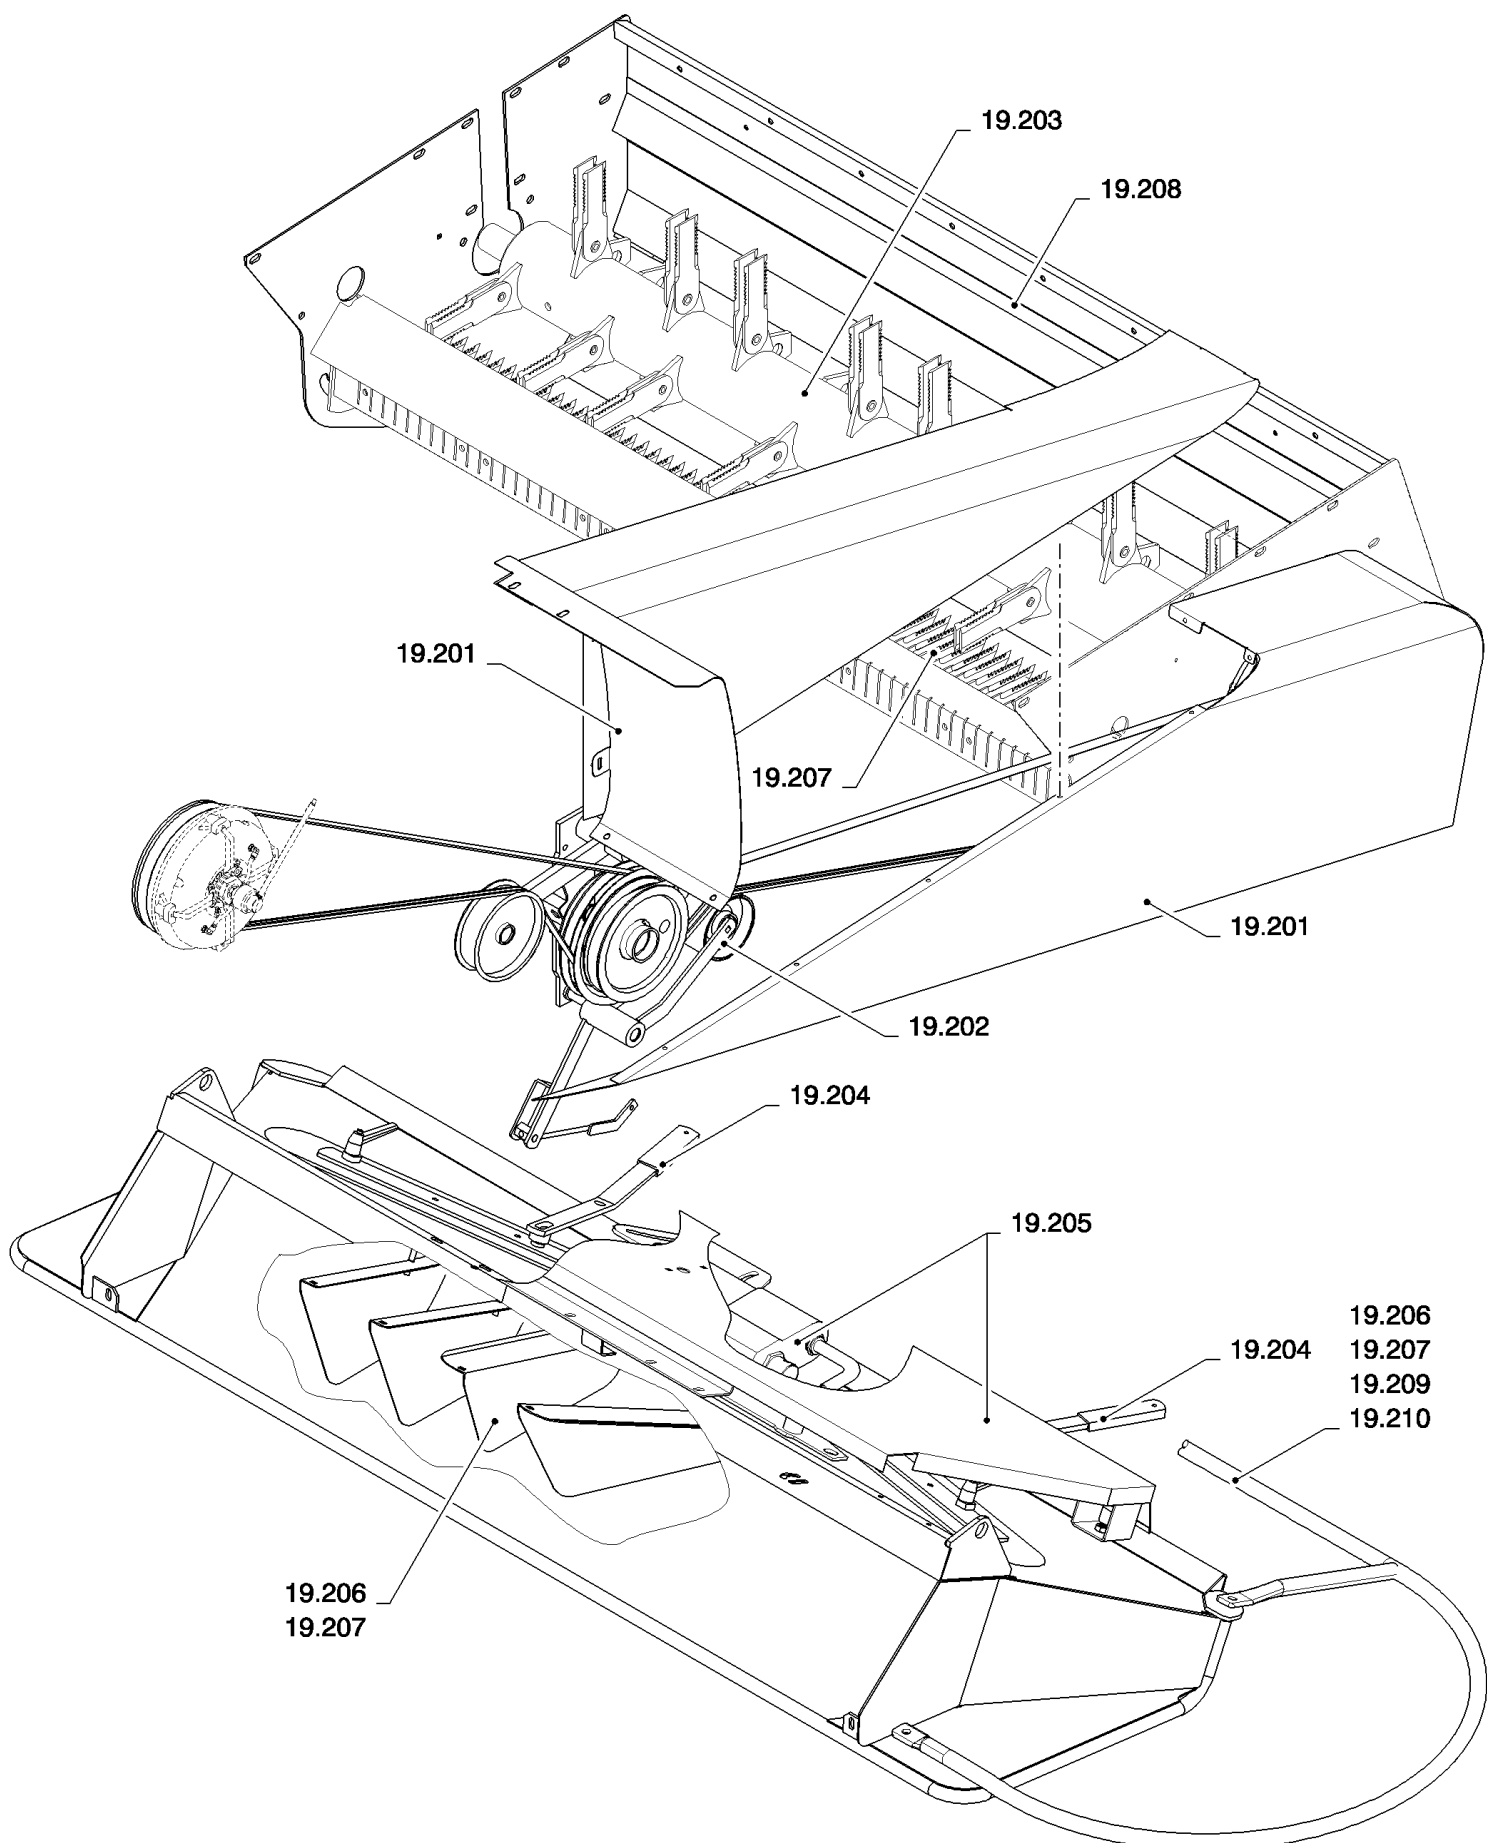

16.233(01) GRAINTANK EXTENSION, COVERS

сылка	Номер детали	Кол-во	Описание
1	86508568	16	SCREW, Hex, M6 x 16, 8.8,
2	322357	8	WASHER, SPRING, Belleville, M6,
3	87347668	1	COVER,
4	120102	4	SCREW, Hex, M6 x 40, 8.8, Full Thd,
5	140040	36	WASHER, M6 x 22 x 2,
6	9706755	22	NUT, M6, CI 8,
7	84983348	1	PLATE,
8	86511042	2	SCREW, Cross Pan Hd, M4 x 16,
9	362785	4	WASHER, BELLEVILLE, M5.5 x 15 x 0.5 Thk,
10	362786	2	FASTENER,
11	385681	2	NUT, LOCK, M4 x .7, CI 8, M4
12	120100	2	BOLT, Hex, M6 x 20, 8.8,
13	140016	8	WASHER, M8 x 16 x 1.6,
14	43128	4	BOLT, Hex, M8 x 30, 8.8,
15	84983349	1	COVER,
16	140041	4	WASHER, M8 x 28 x 3,
17	84982346	2	PLATE,
18	84444956	2	BUSHING,
19	120104	2	BOLT, Hex, M8 x 20, 8.8,
20	9706690	2	NUT, M8, CI 8,
21	322358	2	WASHER, SPRING, Belleville, M8,
22	86629542	4	NUT, LOCK, M8 x 1.25, CI 8,
23	412649	18	WASHER, SPRING, Belleville, M6,