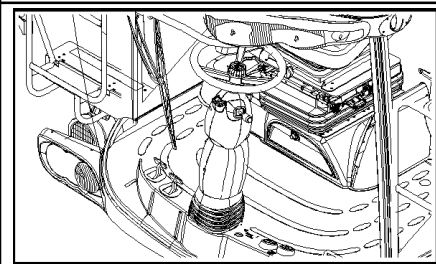

10.203(01) WINDSCREEN WIPER

10.203(01) WINDSCREEN WIPER

сылка	Номер детали	Кол-во	Описание
1	84100260	1	WIPER ARM, (2 to 11)
2	NSS	1	NOT SERVICED SEPARATELY,
3	NSS	1	NOT SERVICED SEPARATELY,
4	NSS	1	NOT SERVICED SEPARATELY,
5	NSS	2	NOT SERVICED SEPARATELY,
6	NSS	2	NOT SERVICED SEPARATELY,
7	NSS	2	NOT SERVICED SEPARATELY,
8	NSS	2	NOT SERVICED SEPARATELY,
9	NSS	2	NOT SERVICED SEPARATELY,
10	NSS	2	NOT SERVICED SEPARATELY,
11	NSS	2	NOT SERVICED SEPARATELY, M8
12	86542153	1	WIPER ARM,
13	84007417	1	WIPER BLADE, (14 to 16)
14	NSS	1	NOT SERVICED SEPARATELY,
15	NSS	2	NOT SERVICED SEPARATELY,
16	NSS	1	NOT SERVICED SEPARATELY,
17	84431950	1	WIPER MOTOR,
18	322357	3	WASHER, SPRING, Belleville, M6,
19	86508568	3	SCREW, Hex, M6 x 16, 8.8,