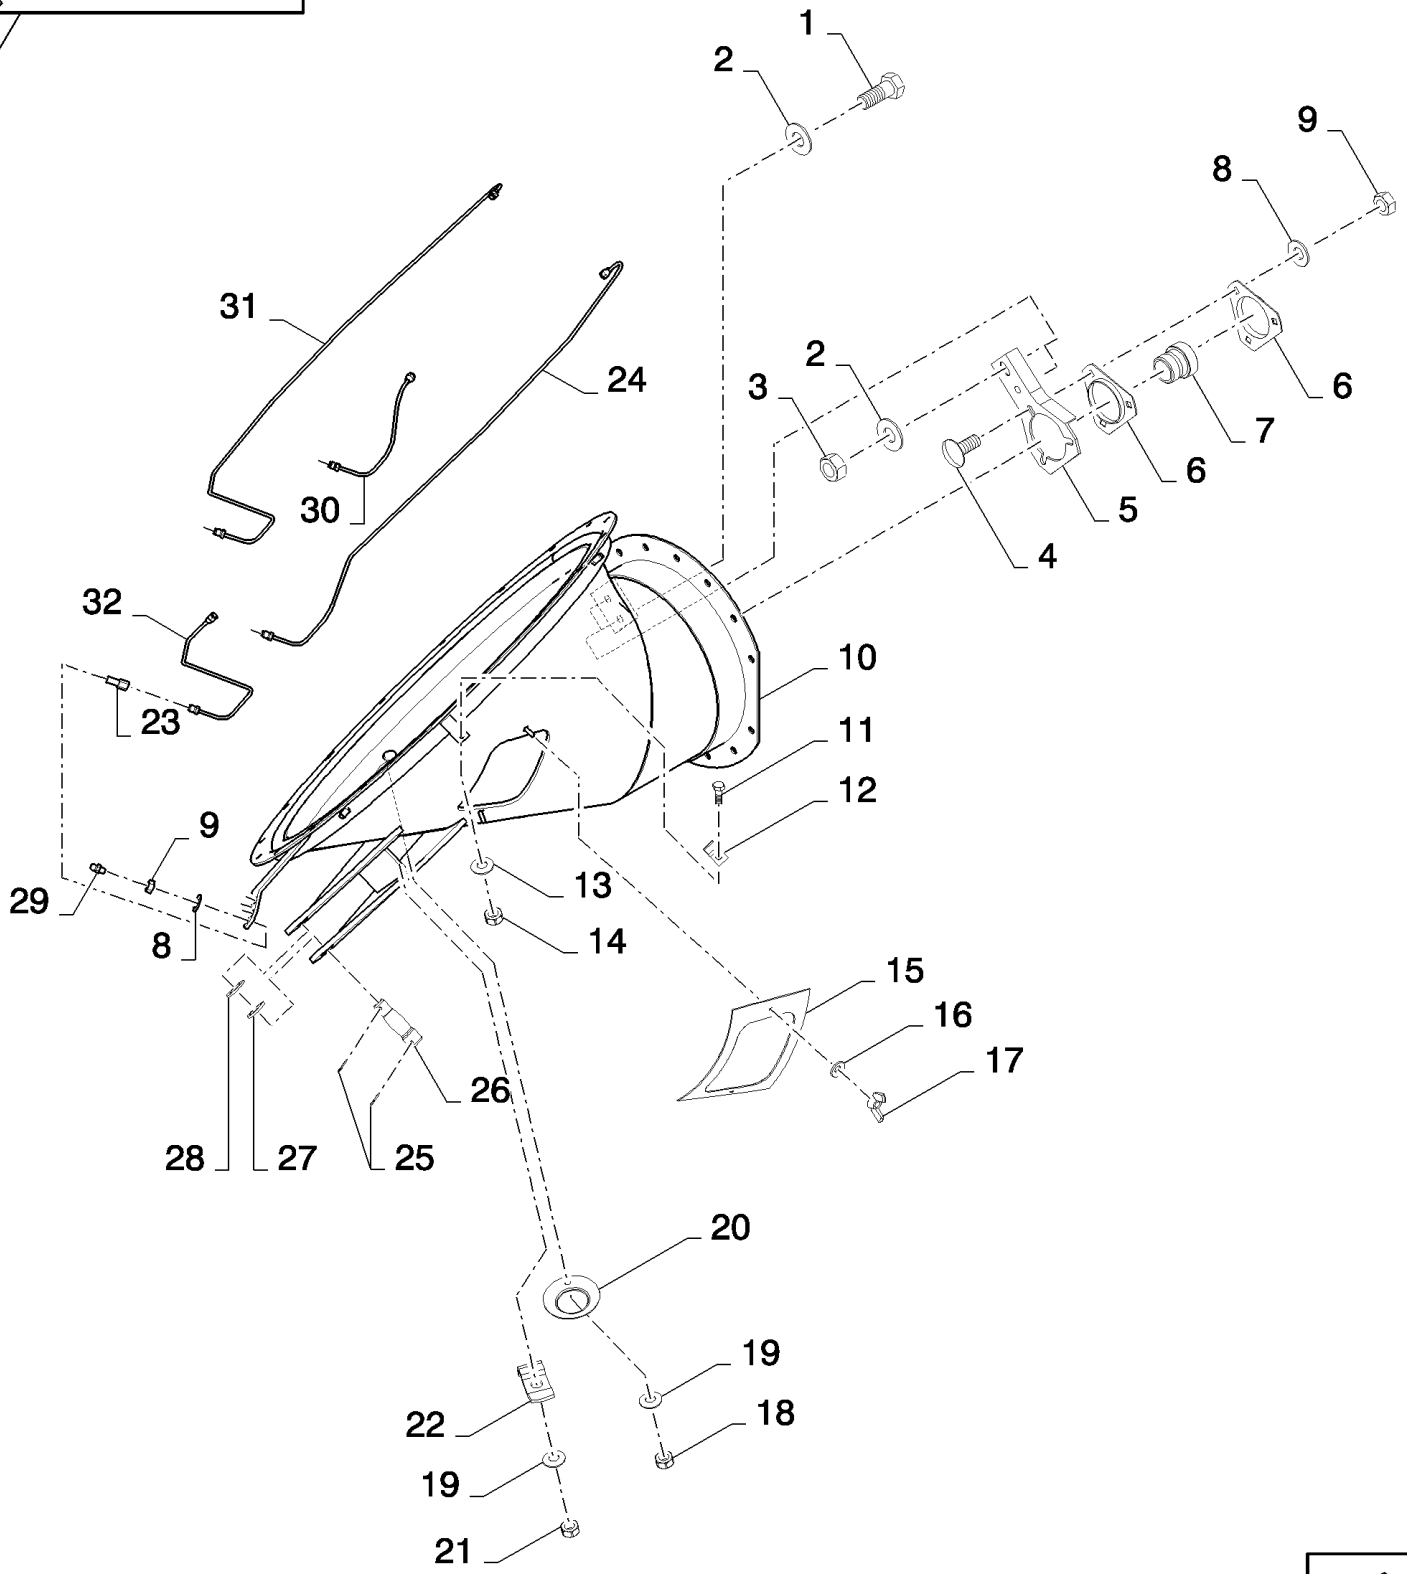

16.212(01) UNLOADING AUGER

16.212(01) UNLOADING AUGER

сылка	Номер детали	Кол-во	Описание
1	300388	2	BOLT, Hex, M12 x 25, 8.8,
2	140046	4	WASHER, SPRING, Belleville, M12,
3	9706685	2	NUT, M12, CI 8,
4	338949	3	BOLT, CARRIAGE, Short NK, M10 x 25, CI8.8, Full Thd,
5	84814936	1	PLATE,
6	84814939	2	FLANGE,
7	84814912	1	BEARING, BALL,
8	140045	6	WASHER, SPRING, Belleville, M10,
9	100016	6	NUT, M10, CI 8,
10	87657393	1	ELBOW,
11	385683	2	BOLT, Hex, M4 x 10, 8.8, Full Thd,
12	84814932	2	CLAMP,
13	322355	2	WASHER, Belleville, M4,
14	100012	2	NUT, M4, CI 8,
15	9812875	1	COVER,
16	322357	2	WASHER, SPRING, Belleville, M6,
17	84814892	2	NUT, WING, M6 x 1,
18	412250	1	NUT, LOCK, M8 x 1.25, CI 8,
19	322358	2	WASHER, SPRING, Belleville, M8,
20	429855	1	COVER,
21	9706690	1	NUT, M8, CI 8,
22	425093	1	CLIP,
23	84817004	4	CONNECTOR, HYD.,
24	87659440	1	DUCT,
25	130011	2	PIN, SPLIT (COTTER), M5 x 40,
26	87555444	1	PIN,
27	916107	1	WASHER, M25.5 x 35 x 4 Thk,
28	140021	1	WASHER, M20 x 37 x 3,
29	321204	4	NIPPLE, LUBE, M6 x 1, 16mm lg,
30	87659442	1	DUCT,
31	87659436	1	DUCT,
32	87659438	1	DUCT,