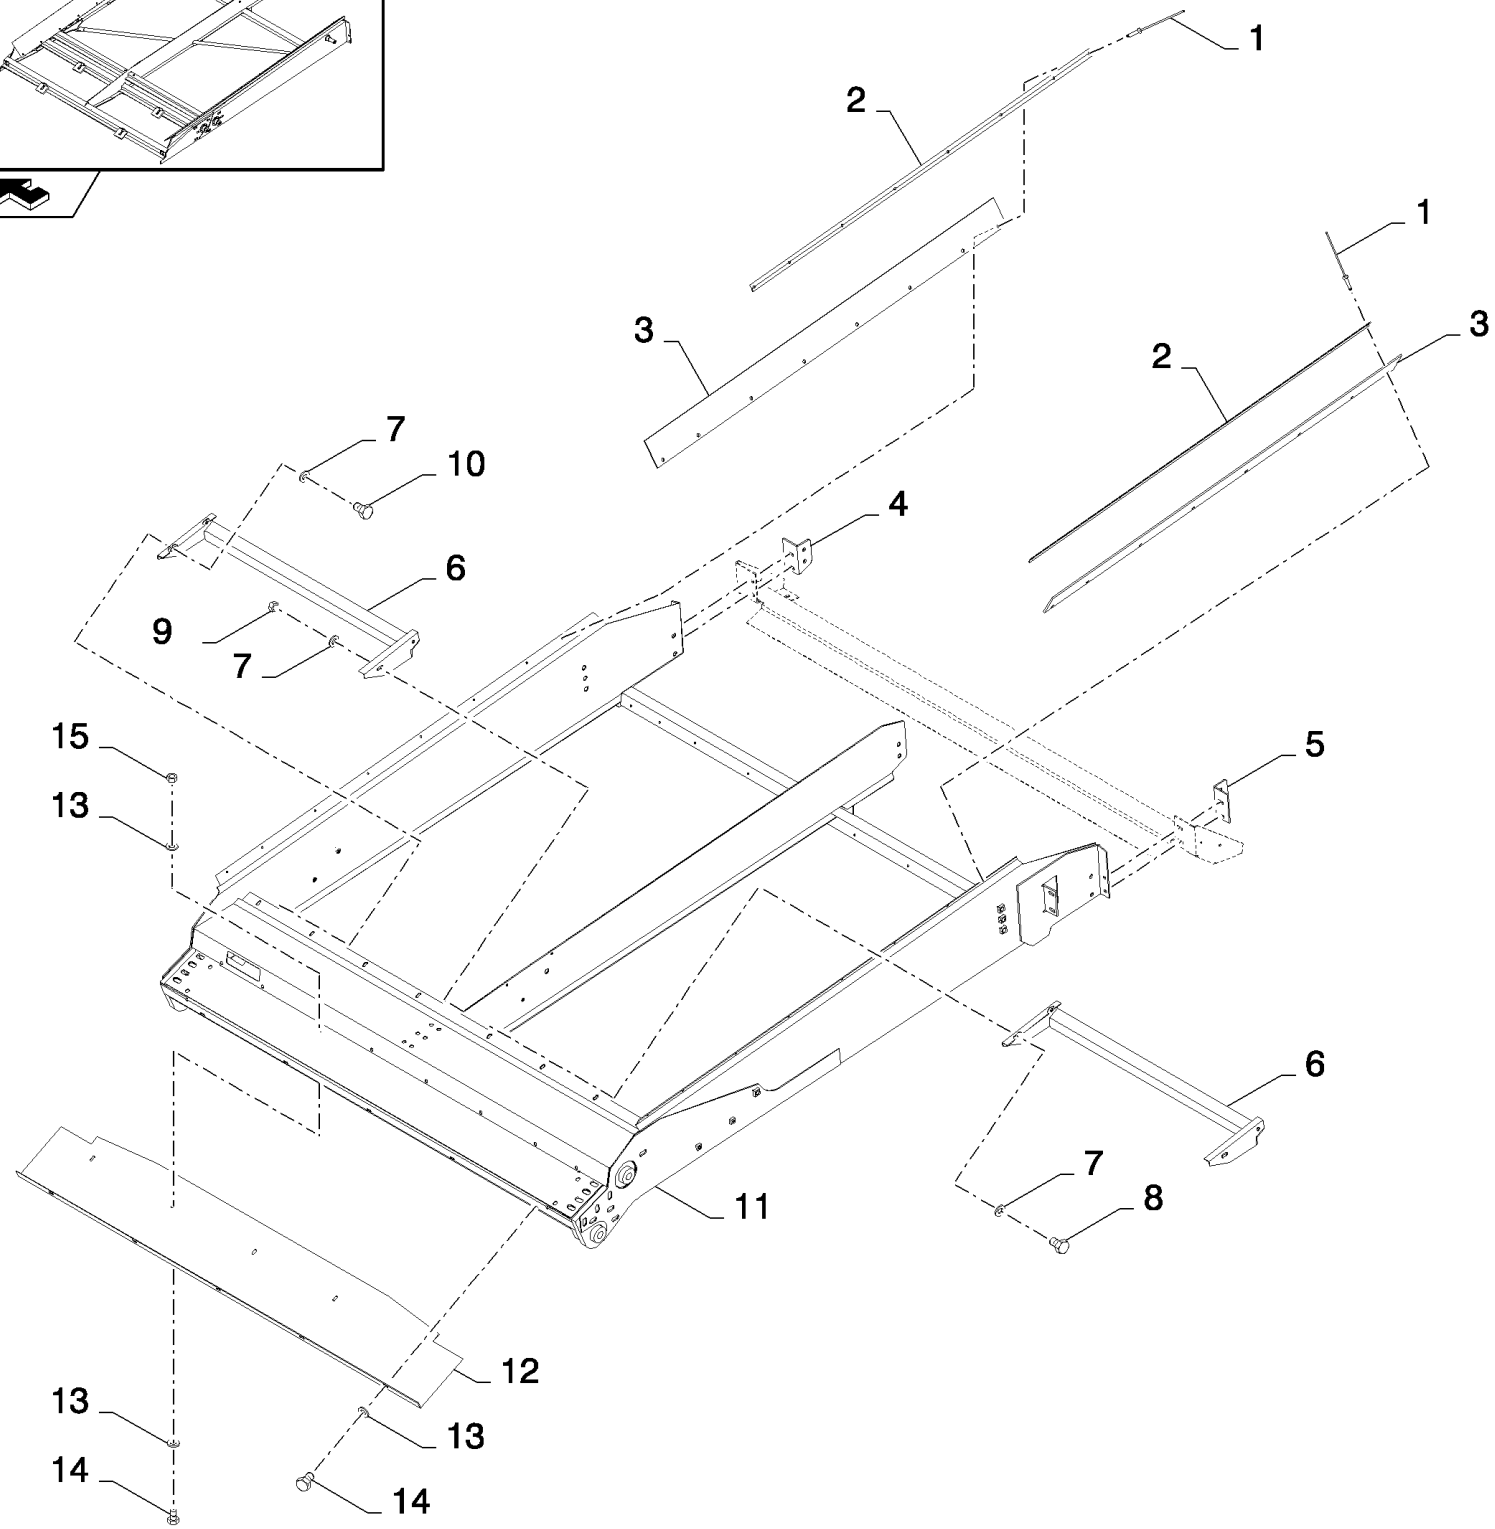

15.204(01) SHAKER SHOE

CSX7080 D660 - COMBINE (9/08-)

15.204(01) SHAKER SHOE

сылка	Номер детали	Кол-во	Описание
1	445395	20	RIVET, Pop, M4.8 x 18.1,
2	87531424	2	PLATE, FIXING,
3	84461979	2	CANVAS,
4	84457087	1	SUPPORT,
5	84441931	1	BRACKET, LH
6	84458018	1	SUPPORT, , FOR CSX7040, CSX7050, CSX7050 HILLSIDE AND CSX7060 ONLY
6	84455992	2	SUPPORT, , FOR CSX7070 AND CSX7080 ONLY
7	322358	AR	WASHER, SPRING, Belleville, M8,
8	120104	2	BOLT, Hex, M8 x 20, 8.8, , FOR CSX7070 AND CSX7080 ONLY
9	9706690	2	NUT, M8, CI 8, , FOR CSX7070 AND CSX7080 ONLY
10	120103	4	BOLT, Hex, M8 x 16, 8.8,
11	87480852	1	SHOE, SHAKER, , FOR CSX7040, CSX7050, CSX7050 HILLSIDE AND CSX7060 ONLY
11	87477805	1	SHOE, SHAKER, , FOR CSX7070 AND CSX7080 ONLY
12	84439701	1	PLATE, , FOR CSX7040, CSX7050, CSX7050 HILLSIDE AND CSX7060 ONLY
12	84439292	1	PLATE, , FOR CSX7070 AND CSX7080 ONLY
13	322357	AR	WASHER, SPRING, Belleville, M6,
14	86508568	AR	SCREW, Hex, M6 x 16, 8.8,
15	9706755	AR	NUT, M6, CI 8,