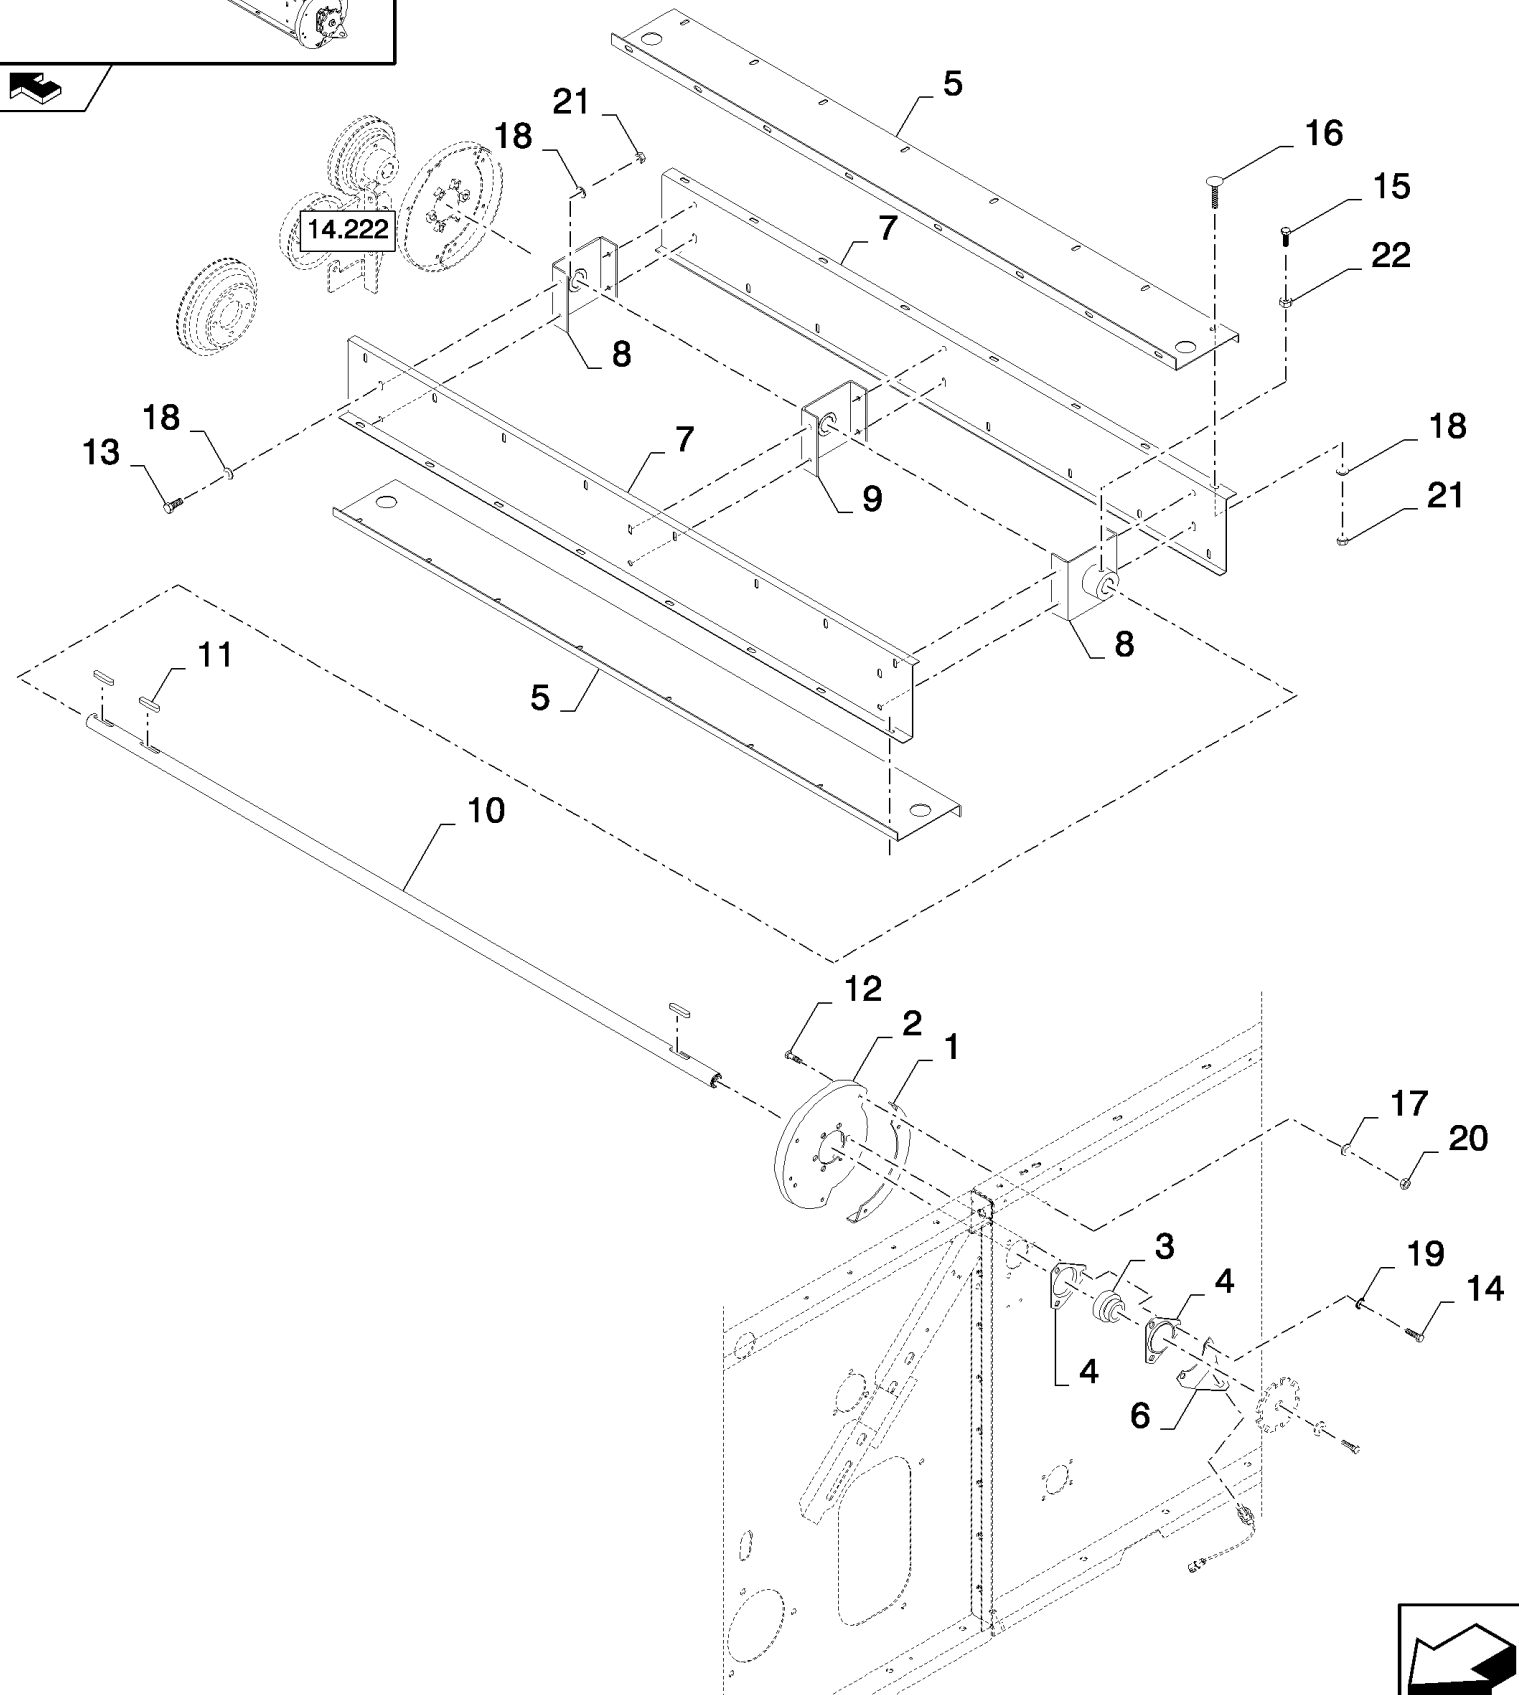

14.223(01) STRAW FLOW BEATER

CSX7080 D660 - COMBINE (9/08-)

14.223(01) STRAW FLOW BEATER

сылка	Номер детали	Кол-во	Описание
1	84455165	1	RING,
2	84454496	1	RING,
3	325106	1	BEARING, BALL,
4	86548970	1	FLANGE,
5	84455990	2	PLATE, , FOR CSX7040, CSX7050 AND CSX7060 ONLY
5	84454497	2	PLATE, , FOR CSX7070 AND CSX7080 ONLY
6	84457479	1	SUPPORT,
7	84455985	2	PLATE, , FOR CSX7040, CSX7050 AND CSX7060 ONLY
7	84455163	2	PLATE, , FOR CSX7070 AND CSX7080 ONLY
8	84454519	2	PLATE,
9	84454516	1	PLATE,
10	84455685	1	SHAFT, , FOR CSX7040, CSX7050 AND CSX7060 ONLY
10	84454524	1	SHAFT, , FOR CSX7070 AND CSX7080 ONLY
11	170012	3	KEY, M10 x 8 x 50, Par,
12	86508568	6	SCREW, Hex, M6 x 16, 8.8,
13	120104	12	BOLT, Hex, M8 x 20, 8.8,
14	43139	3	BOLT, Hex, M10 x 25, 8.8, Full Thd,
15	43140	2	BOLT, Hex, M10 x 30, 8.8, Full Thd,
16	86507486	28	BOLT, CARRIAGE, Short NK, M8 x 20, CI8.8, Full Thd, , FOR CSX7040, CSX7050 AND CSX7060 ONLY
16	86507486	32	BOLT, CARRIAGE, Short NK, M8 x 20, CI8.8, Full Thd, , FOR CSX7070 AND CSX7080 ONLY
17	412649	6	WASHER, SPRING, Belleville, M6,
18	412650	52	WASHER, SPRING, Belleville, M8, , FOR CSX7040, CSX7050 AND CSX7060 ONLY
18	412650	56	WASHER, SPRING, Belleville, M8, , FOR CSX7070 AND CSX7080 ONLY
19	140045	3	WASHER, SPRING, Belleville, M10,
20	9706755	6	NUT, M6, CI 8,
21	9706690	40	NUT, M8, CI 8, , FOR CSX7040, CSX7050 AND CSX7060 ONLY
21	9706690	44	NUT, M8, CI 8, , FOR CSX7070 AND CSX7080 ONLY
22	320648	2	NUT, M10, CI 8,