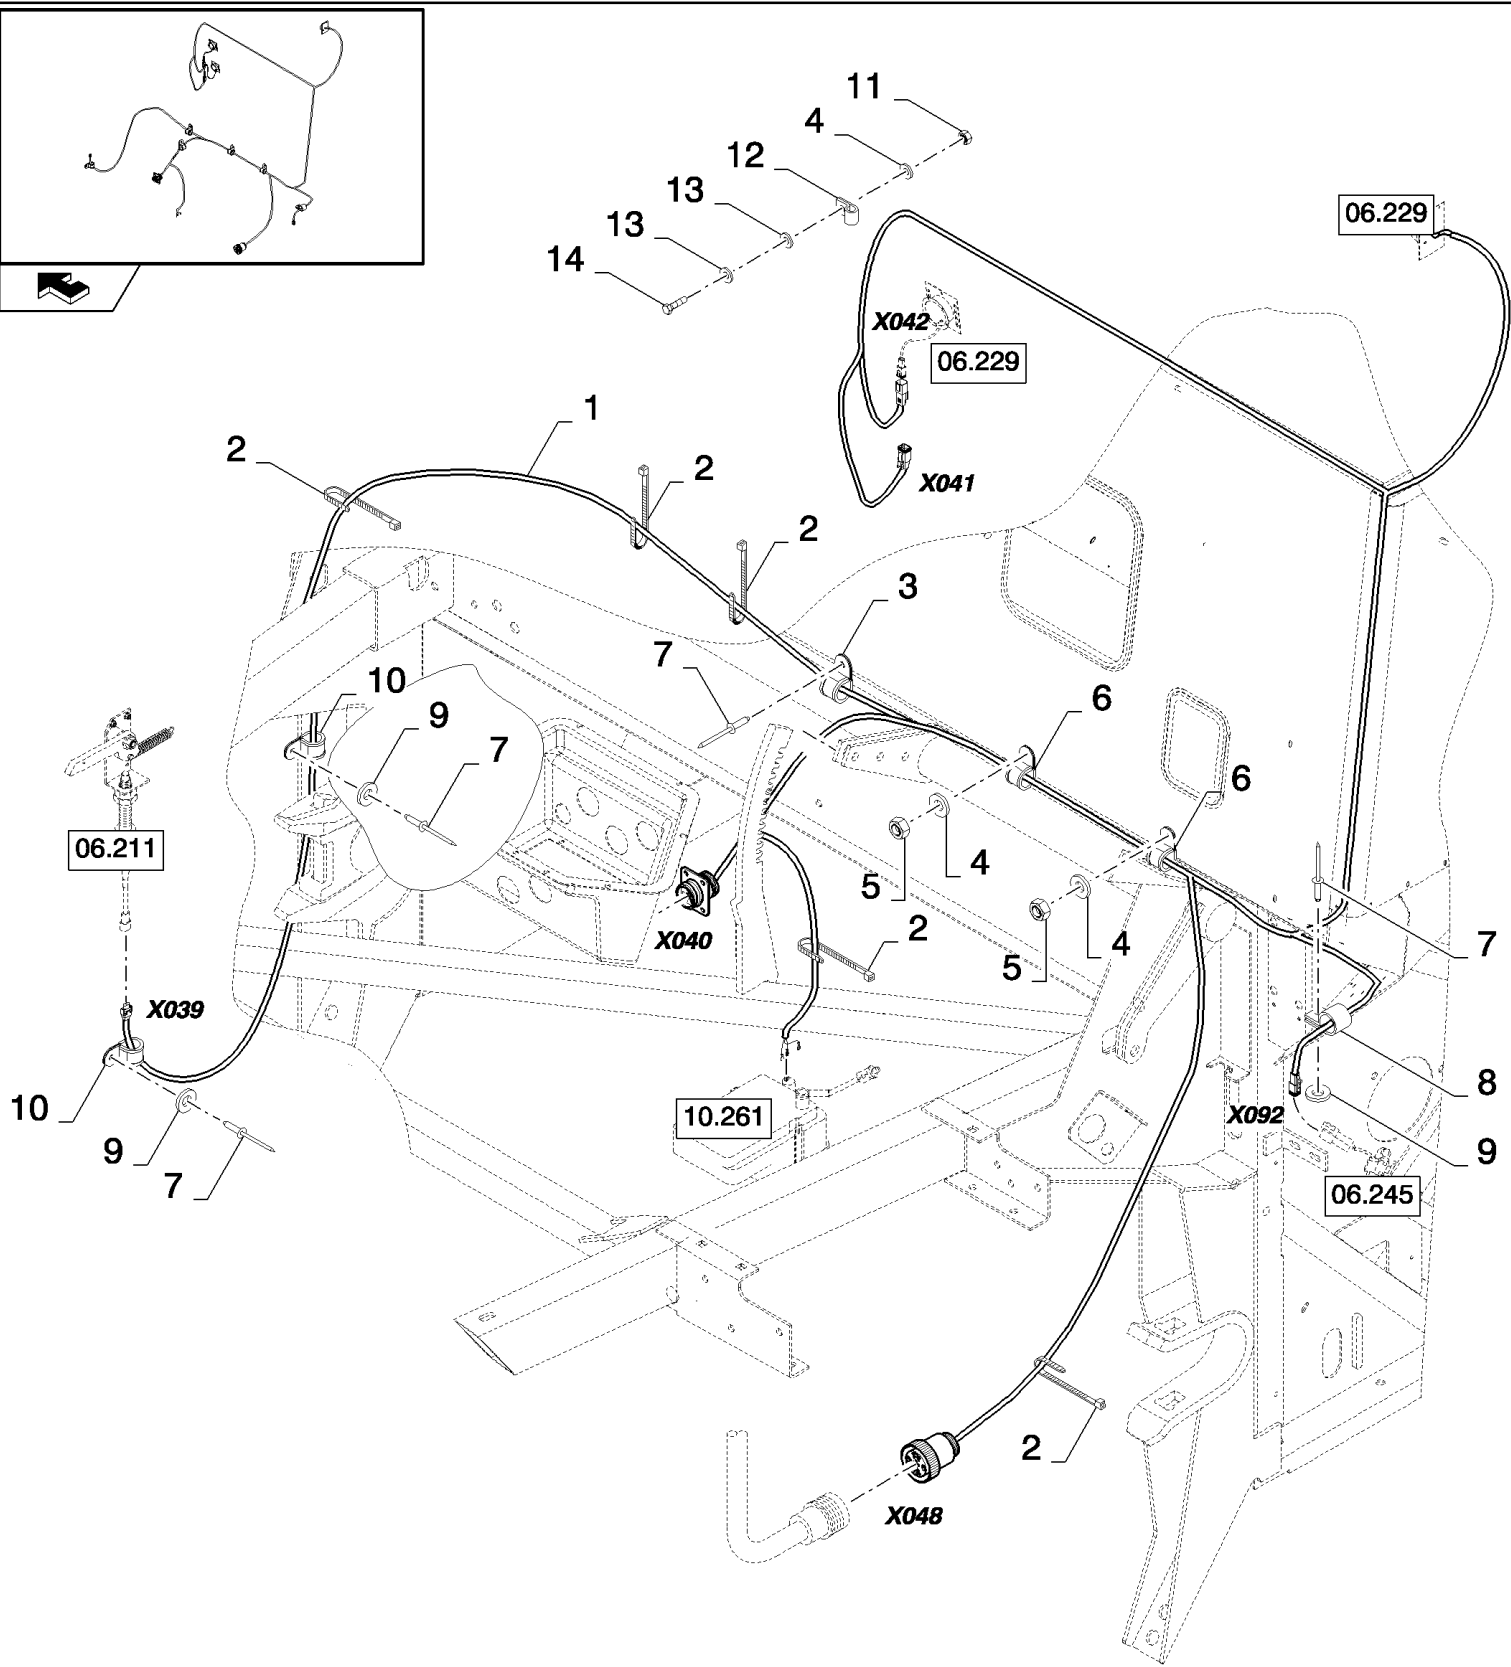

06.230(01) GRAINTANK ELECTRICITY

сылка	Номер детали	Кол-во	Описание
1	87370061	1	HARNESS, WIRE, , SEE FIGURE 06.541, FOR CSX7070 AND CSX7080 ONLY
1	87369441	1	HARNESS, WIRE, , SEE FIGURE 06.542, FOR CSX7040, CSX7050, CSX7050 HILLSIDE AND CSX7060 ONLY
2	86566990	6	STRAP, CABLE, M4.8 x 292 L,
3	84818443	3	CLAMP,
4	322357	3	WASHER, SPRING, Belleville, M6,
5	412152	3	NUT, LOCK, M6 x 1, CI 8.8,
6	9706748	8	CLAMP, 5/8", Insul, 5/16" Bolt,
7	9512290	9	RIVET, Pop, M4.8 x 18,
8	84818442	3	CLAMP,
9	322356	13	WASHER, BELLEVILLE, M5.1 x 12 x 1.85, HDN,
10	84818441	3	CLAMP,
11	9706755	1	NUT, M6, CI 8, , FOR CSX7070 AND CSX7080 ONLY
12	9507809	2	CLAMP, , FOR CSX7070 AND CSX7080 ONLY
13	140040	2	WASHER, M6 x 22 x 2, , FOR CSX7070 AND CSX7080 ONLY
14	120100	1	BOLT, Hex, M6 x 20, 8.8, , FOR CSX7070 AND CSX7080 ONLY