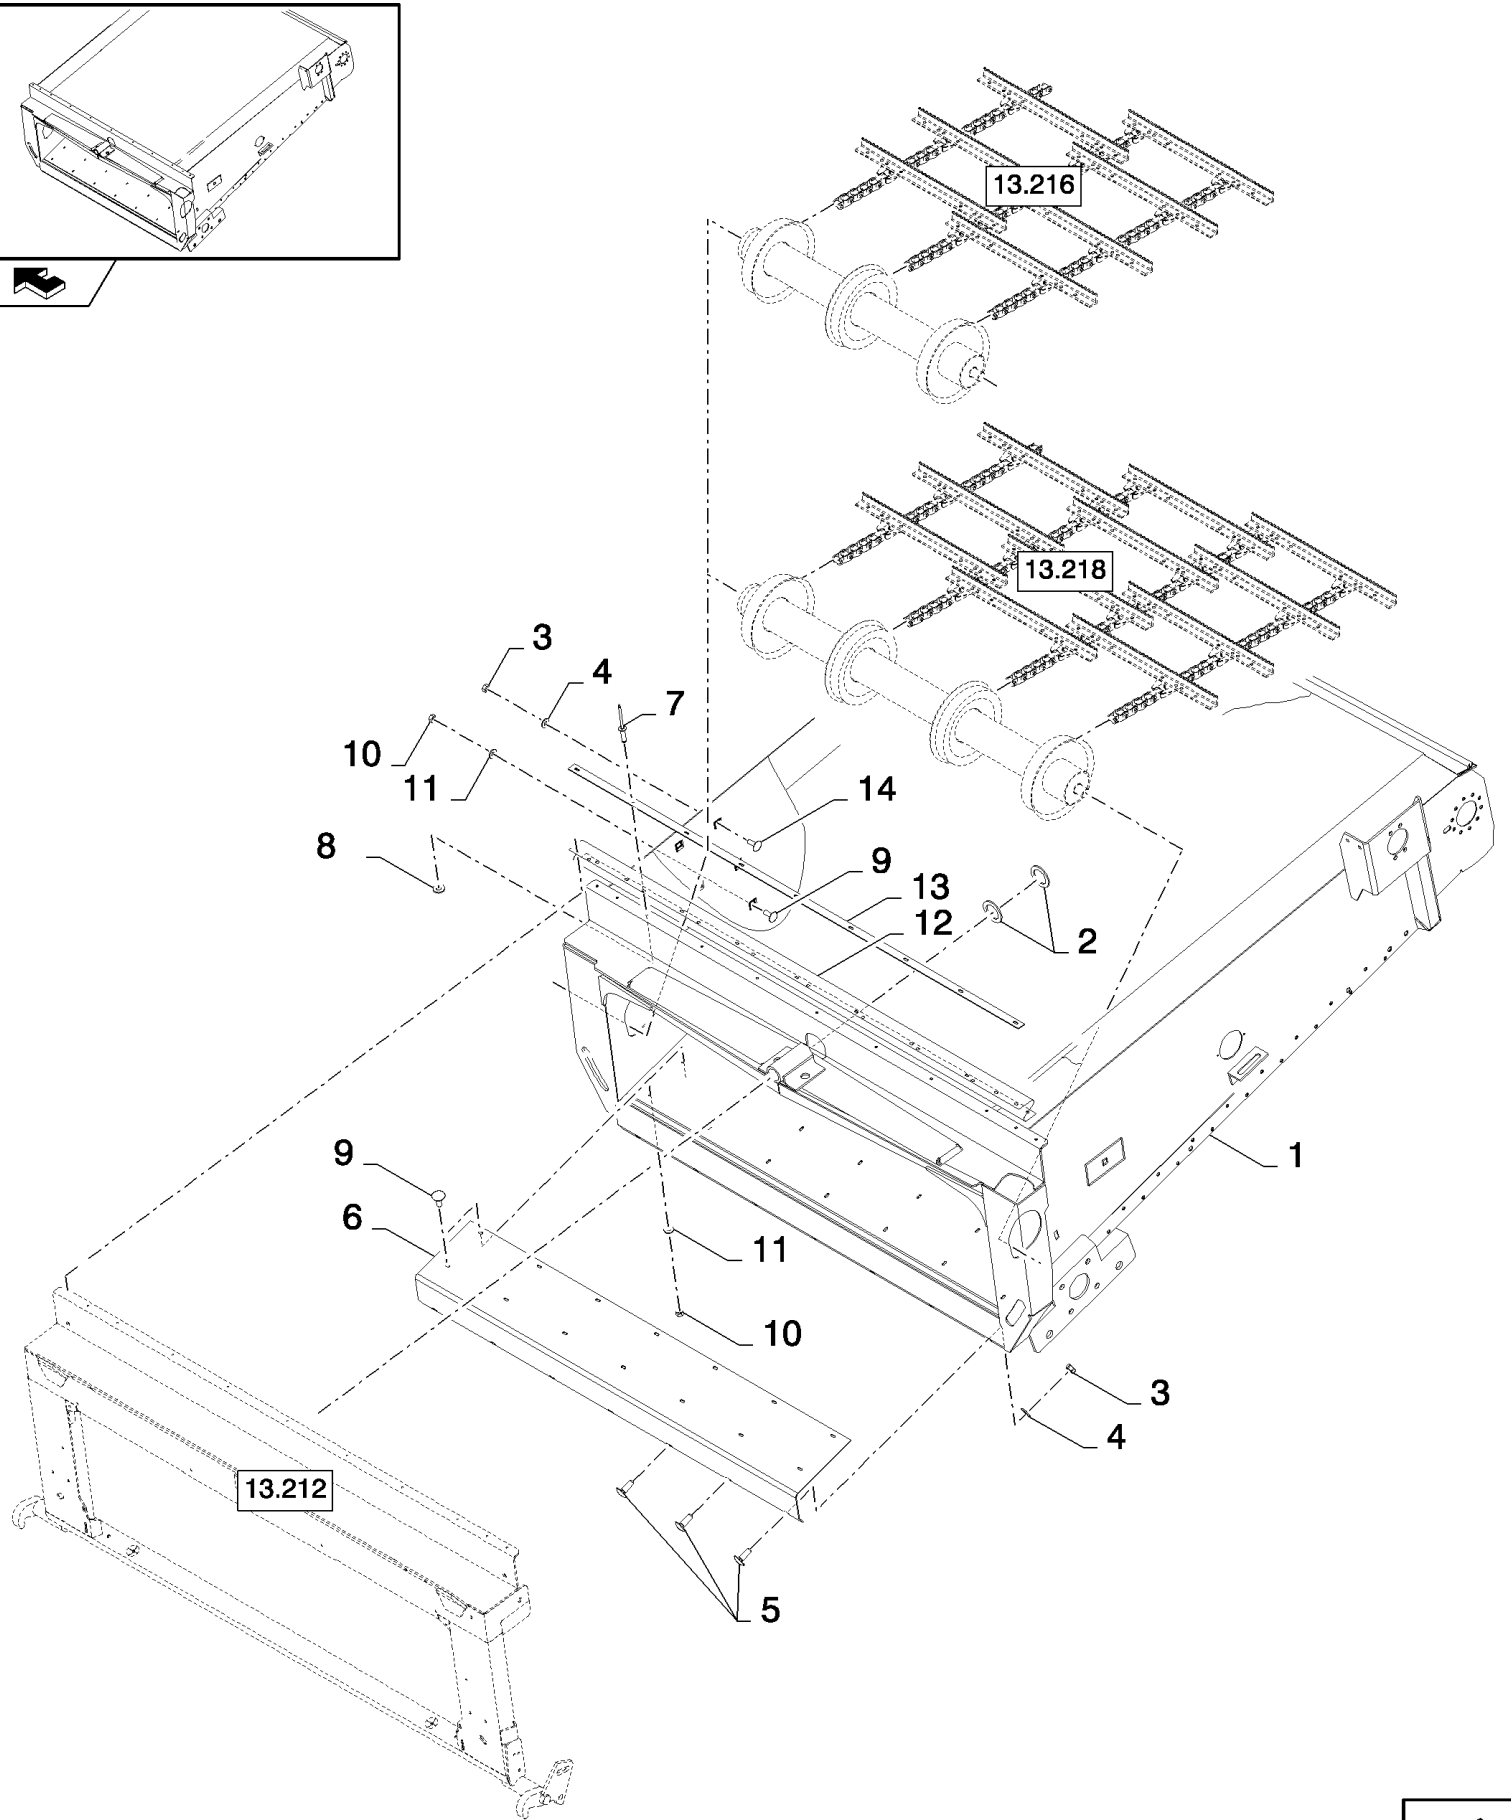

13.214(01) FEEDER FRAME

CSX7080 D660 - COMBINE (9/08-)

13.214(01) FEEDER FRAME

сылка	Номер детали	Кол-во	Описание
1	84126224	1	STRAW ELEVATOR, , FOR CSX7040, CSX7050 AND CSX7060 ONLY
1	84126222	1	STRAW ELEVATOR, , FOR CSX7070 AND CSX7080 ONLY
2	84018313	2	WASHER, 35MM
3	9706690	11	NUT, M8, CI 8,
4	322358	11	WASHER, SPRING, Belleville, M8,
5	86507486	7	BOLT, CARRIAGE, Short NK, M8 x 20, CI8.8, Full Thd,
6	84981268	1	PLATE, , FOR CSX7040, CSX7050 AND CSX7060 ONLY
6	84981304	1	PLATE, , FOR CSX7070 AND CSX7080 ONLY
7	84007558	11	RIVET,
8	9824326	11	WASHER, M5, 5MM
9	86512439	15	BOLT, CARRIAGE, Short NK, M6 x 16, CI8.8, Full Thd,
10	9706755	15	NUT, M6, CI 8,
11	322357	15	WASHER, SPRING, Belleville, M6,
12	84442672	1	CANVAS, , FOR CSX7040, CSX7050 AND CSX7060 ONLY
12	84443712	1	CANVAS, , FOR CSX7070 AND CSX7080 ONLY
13	89593163	1	PLATE, FIXING, , FOR CSX7040, CSX7050 AND CSX7060 ONLY
13	84071233	1	PLATE, FIXING, , FOR CSX7070 AND CSX7080 ONLY
14	120038	4	BOLT, CARRIAGE, Short NK, M8 x 30, CI8.8, Full Thd,