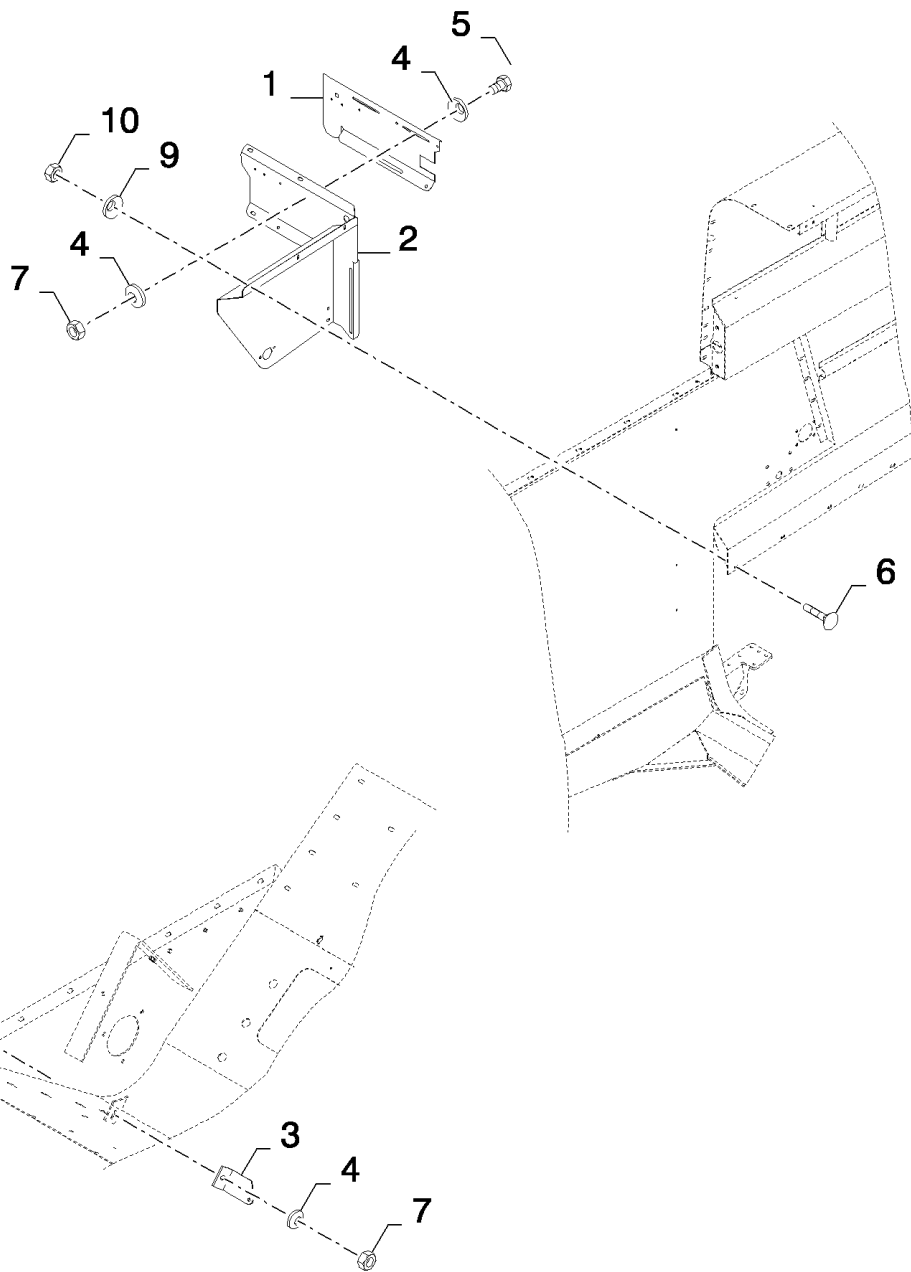

CSX7080 D660 - COMBINE (9/08-)

16.202(01) GRAINTANK - SHIELDS, REAR

сылка	Номер детали	Кол-во	Описание
1	84447300	1	PLATE, , FOR CSX7070 AND CSX7080 ONLY, BSN C667
1	84447300	1	PLATE, , ASN D668
2	87381473	1	PLATE, , FOR CSX7040, CSX7050, CSX7050 HILLSIDE AND CSX7060 ONLY, BSN C667
2	87381473	1	PLATE, , FOR CSX7070 AND CSX7080 ONLY, ASN D668
3	84989098	1	BRACKET,
4	412650	AR	WASHER, SPRING, Belleville, M8,
5	43127	AR	BOLT, Hex, M8 x 25, 8.8,
6	9706703	3	BOLT, CARRIAGE, Short NK, M6 x 20, CI8.8, Full Thd,
7	9706690	AR	NUT, M8, CI 8,
8	120104	1	BOLT, Hex, M8 x 20, 8.8,
9	412649	3	WASHER, SPRING, Belleville, M6,
10	9706755	3	NUT, M6, CI 8,