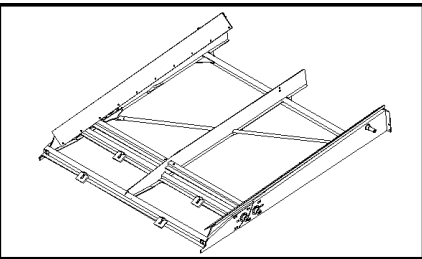

15.205(01) SHAKER SHOE, SELF LEVELLING, 'SMART SIEVE'

CSX7080 D660 - COMBINE (9/08-)

15.205(01) SHAKER SHOE, SELF LEVELLING, 'SMART SIEVE'

сылка	Номер детали	Кол-во	Описание
1	84459136	2	PLATE, FIXING,
2	84458980	2	CANVAS,
3	87491252	1	SHOE, SHAKER, , FOR CSX7040, CSX7050 AND CSX7060 ONLY
3	87491251	1	SHOE, SHAKER, , FOR CSX7070 AND CSX7080 ONLY
4	445395	20	RIVET, Pop, M4.8 x 18.1,