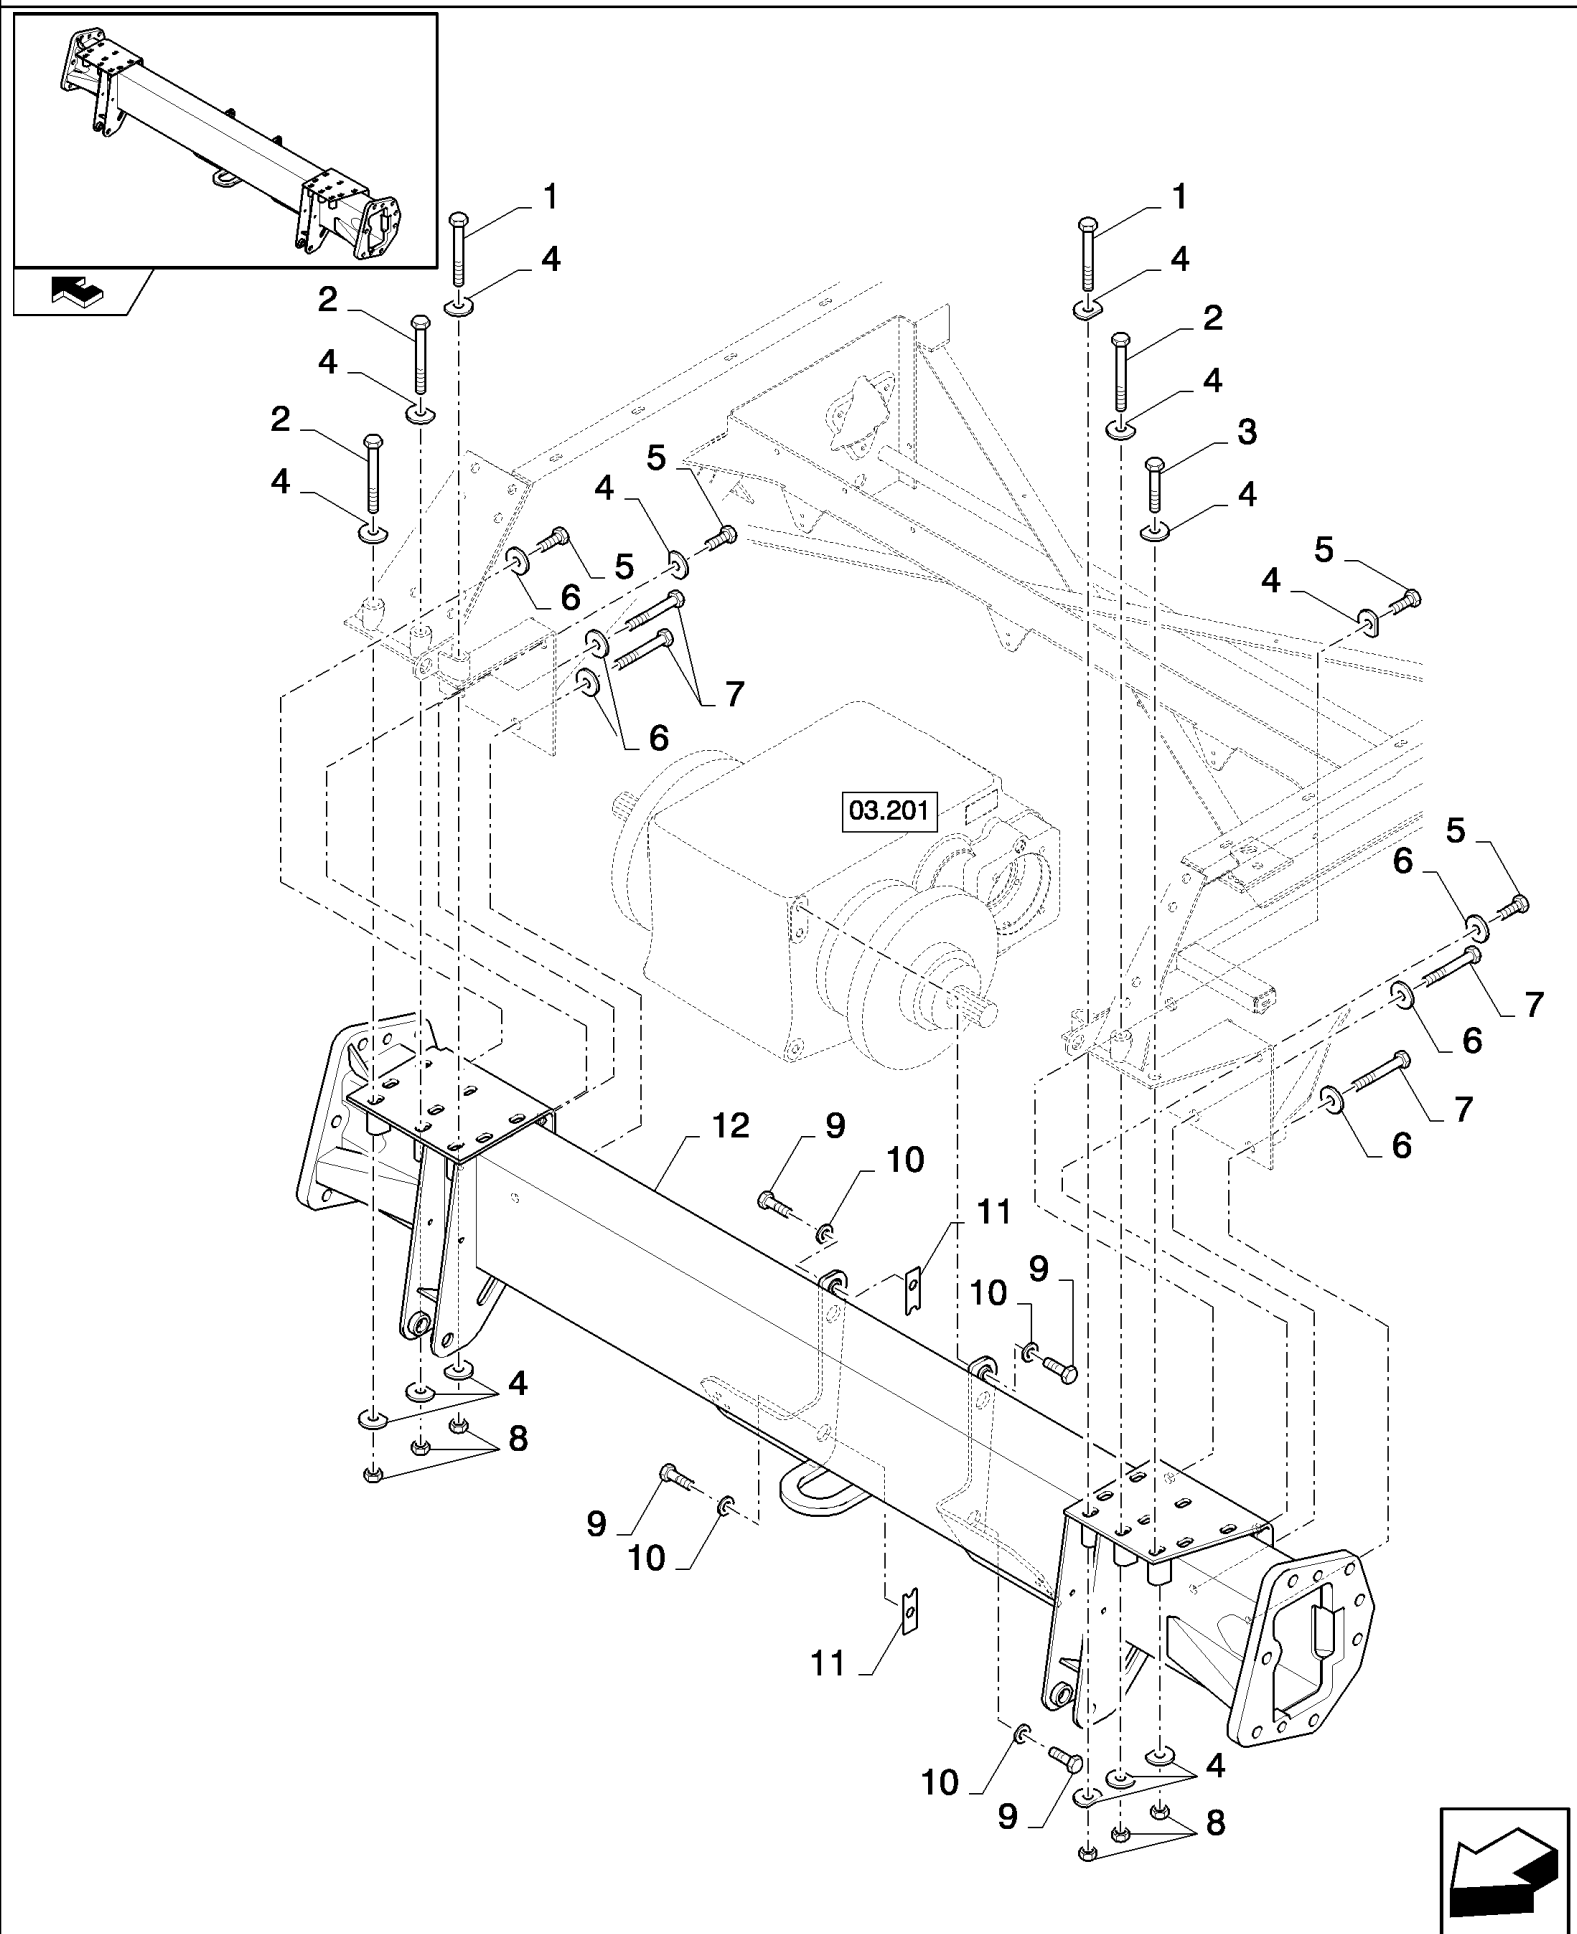

04.201(01) FRONT AXLE

CSX7080 D660 - COMBINE (9/08-)

04.201(01) FRONT AXLE

сылка	Номер детали	Кол-во	Описание
1	334967	2	BOLT, Hex, M16 x 140, 8.8,
2	362573	3	BOLT, Hex, M16 x 150, 8.8,
3	374889	1	BOLT, Hex, M16 x 100, 8.8,
4	333041	14	WASHER,
5	43168	4	BOLT, Hex, M16 x 2 x 40, 8.8, Full Thd,
6	333040	6	WASHER, M16.5 x 49 x 0.3 Thk, HDN,
7	43874	4	SCREW, Hex, M16 x 110, 8.8,
8	100020	6	NUT, M16, CI 8,
9	120090	6	BOLT, Hex, M16 x 50, 8.8,
10	394631	6	WASHER, M17 x 34 x 4, HT,
11	84073986	2	SHIM,
12	84452049	1	CROSSRAIL, , FOR CSX7040, CSX7050 AND CSX7060 ONLY
12	84452047	1	CROSSRAIL, , FOR CSX7070 ONLY
12	84454953	1	AXLE, FRONT, , FOR CSX7080 ONLY