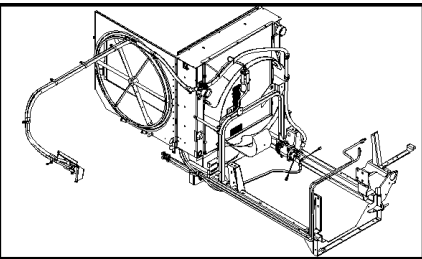

10.239(01) AIR CONDITIONER UNIT : COMPRESSOR, DRYER

10.239(01) AIR CONDITIONER UNIT : COMPRESSOR, DRYER

сылка	Номер детали	Кол-во	Описание
1	9513271	1	CLAMP,
2	322357	4	WASHER, SPRING, Belleville, M6,
3	9706755	2	NUT, M6, CI 8,
4	381144	1	CLAMP, HOSE, #60, 3.31/4.25 Type F Worm,
5	84058791	1	RECEIVER-DRYER,
5	84078487	1	RECEIVER-DRYER, , FOR SWEDEN ONLY
6	86566990	1	STRAP, CABLE, M4.8 x 292 L,
7	43127	2	BOLT, Hex, M8 x 25, 8.8,
8	86566989	2	STRAP, CABLE, M4.75 x 190.5 L,
9	322358	4	WASHER, SPRING, Belleville, M8,
10	9706690	2	NUT, M8, CI 8,
11	86977786	2	BOLT, Hex, M6 x 25, 8.8,
12	87610363	2	CONDENSER,
13	455556	2	CLAMP,
14	87366051	1	SWITCH, A/C HIGH PRESSURE,
15	84448937	1	HOSE, FLEXIBLE,
16	84320640	1	HOSE, FLEXIBLE,
17	102043	2	GROMMET, 3/4" x 1 3/8" x 1 1/16",
18	331242	1	GROMMET,