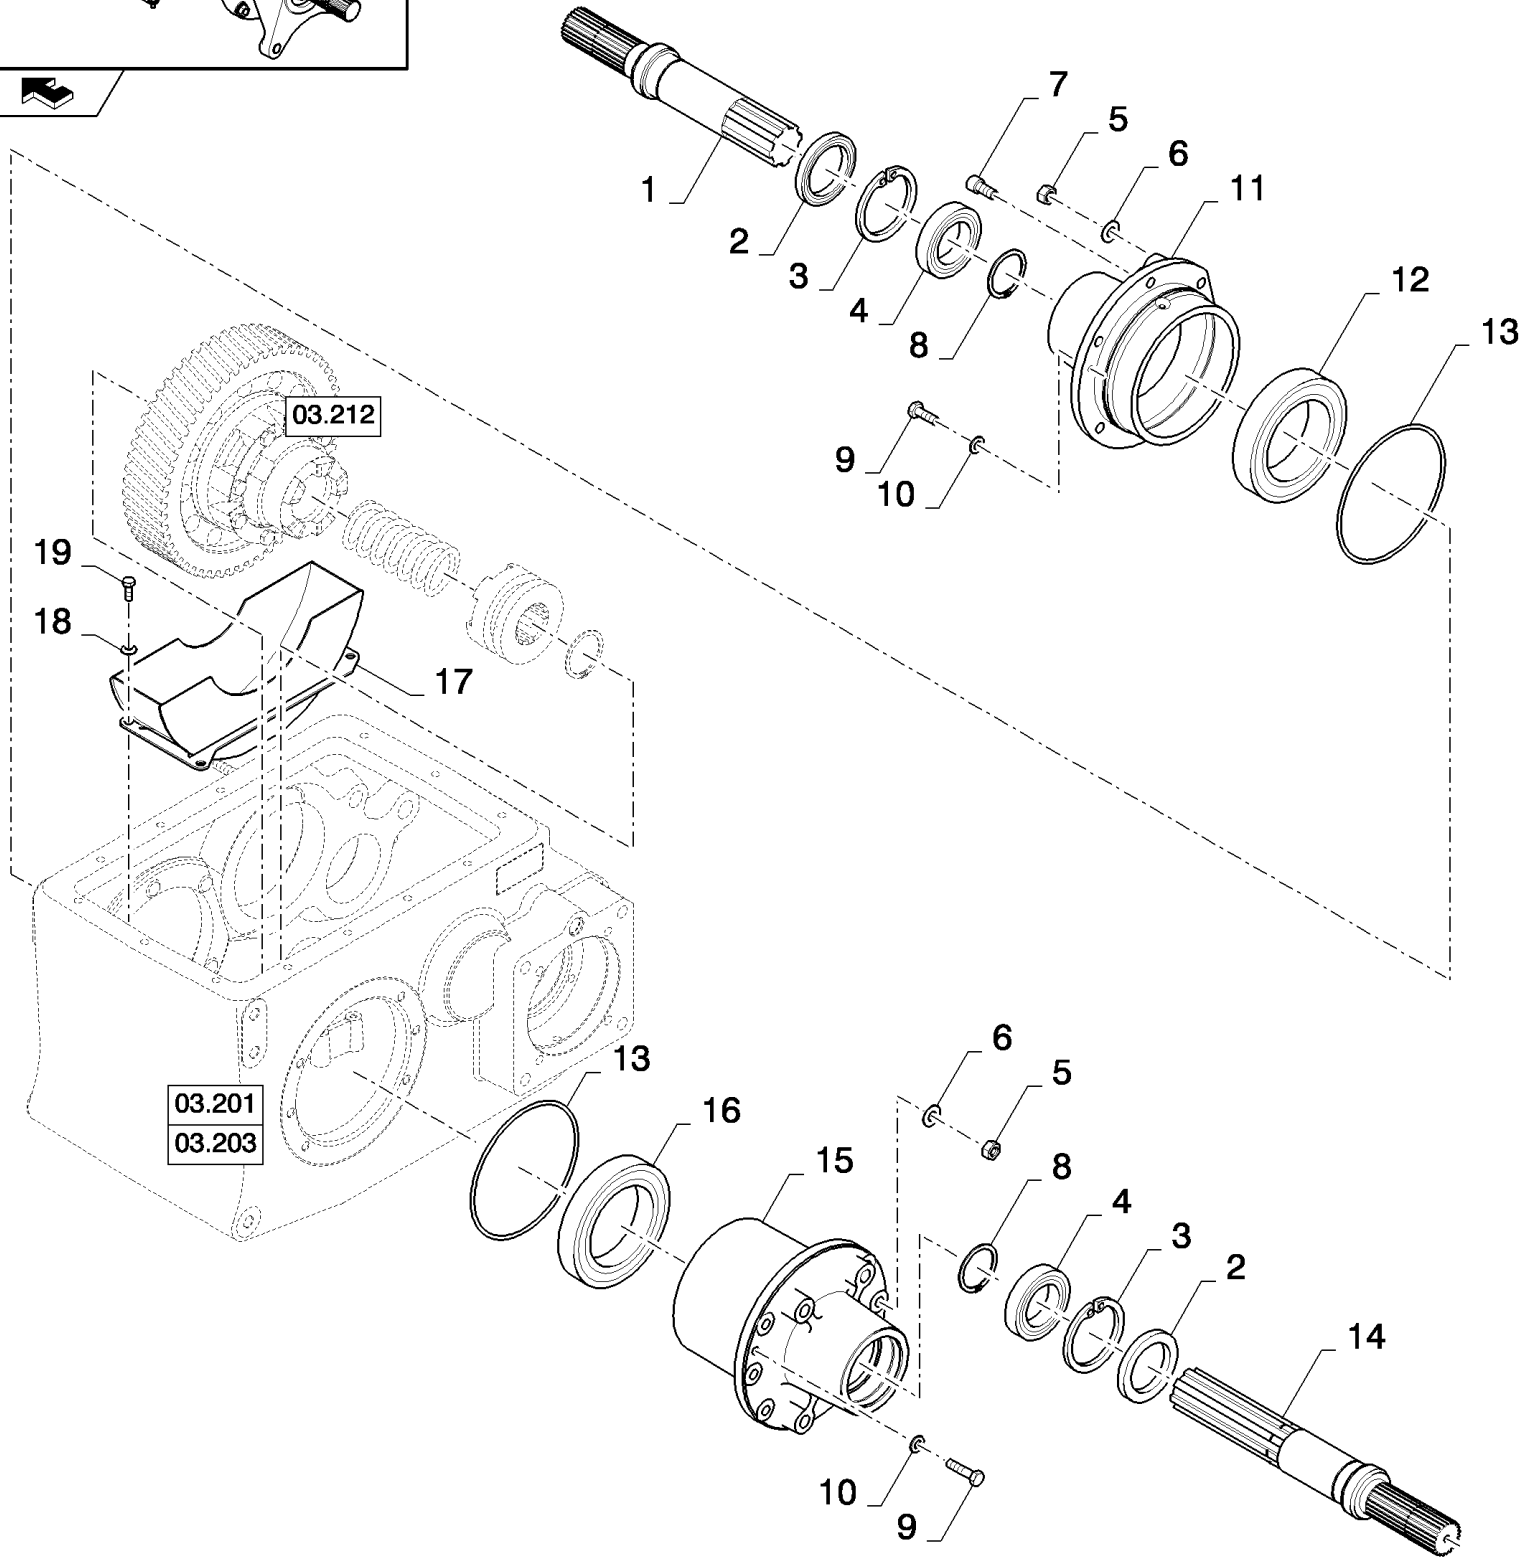

03.210(01) GEARBOX, DRIVEN SHAFT - FOR LATERALE ONLY

03.210(01) GEARBOX, DRIVEN SHAFT - FOR LATERALE ONLY

сылка	Номер детали	Кол-во	Описание
1	84069687	1	SHAFT,
2	84045429	2	SEALRING,
3	370013	2	RING, SNAP, M90, Int,
4	9825886	2	BEARING, BALL,
5	9706685	10	NUT, M12, CI 8,
6	140046	10	WASHER, SPRING, Belleville, M12,
7	9837786	2	SCREW, Hex Soc Hd, M12 x 20, 8.8,
8	327911	2	RING, SNAP, M55, Ext,
9	86512298	4	BOLT, Hex, M10 x 12, 8.8, Full Thd,
10	140045	4	WASHER, SPRING, Belleville, M10,
11	84071109	1	FLANGE,
12	210046	1	BEARING, BALL,
13	9815655	2	O-RING,
14	84069822	1	SHAFT,
15	84071206	1	FLANGE,
16	418831	1	BEARING, BALL,
17	84435237	1	SHIELD,
18	322358	4	WASHER, SPRING, Belleville, M8,
19	120103	4	BOLT, Hex, M8 x 16, 8.8,