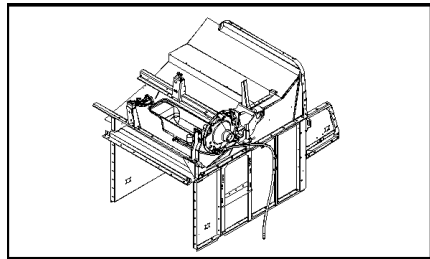

02.220(01) ENGINE SUPPORTS

02.220(01) ENGINE SUPPORTS

сылка	Номер детали	Кол-во	Описание
1	84440909	1	HOSE, HYDRAULIC, (22 to 25)
2	87517197	1	SUPPORT,
3	84462390	1	SUPPORT, , FOR CSX7060 ONLY
3	84458112	1	SUPPORT, , FOR CSX7080 ONLY
4	84458163	1	SUPPORT,
5	84458161	1	SUPPORT,
6	418407	2	CLAMP,
7	9813452	1	BRACKET,
8	120100	2	BOLT, Hex, M6 x 20, 8.8,
9	9706704	12	BOLT, Hex, M10 x 35, 8.8, Full Thd,
10	9706687	4	BOLT, Hex, M12 x 30, 8.8, Full Thd,
11	86508583	8	BOLT, Hex, M16 x 35, 8.8,
12	120093	4	BOLT, Hex, M16 x 80, 8.8,
13	322357	4	WASHER, SPRING, Belleville, M6,
14	140045	18	WASHER, SPRING, Belleville, M10,
15	140046	8	WASHER, SPRING, Belleville, M12,
16	140048	16	WASHER, SPRING, Belleville, M16,
17	332909	10	WASHER, M11 x 28 x 4 Thk,
18	9706755	2	NUT, M6, CI 8,
19	100016	6	NUT, M10, CI 8,
20	9706685	4	NUT, M12, CI 8,
21	100020	4	NUT, M16, CI 8,
22	150060	1	PLUG,
23	9511034	1	GASKET,
24	412156	1	SCREW, HOLLOW,
25	220022	2	SEALRING,