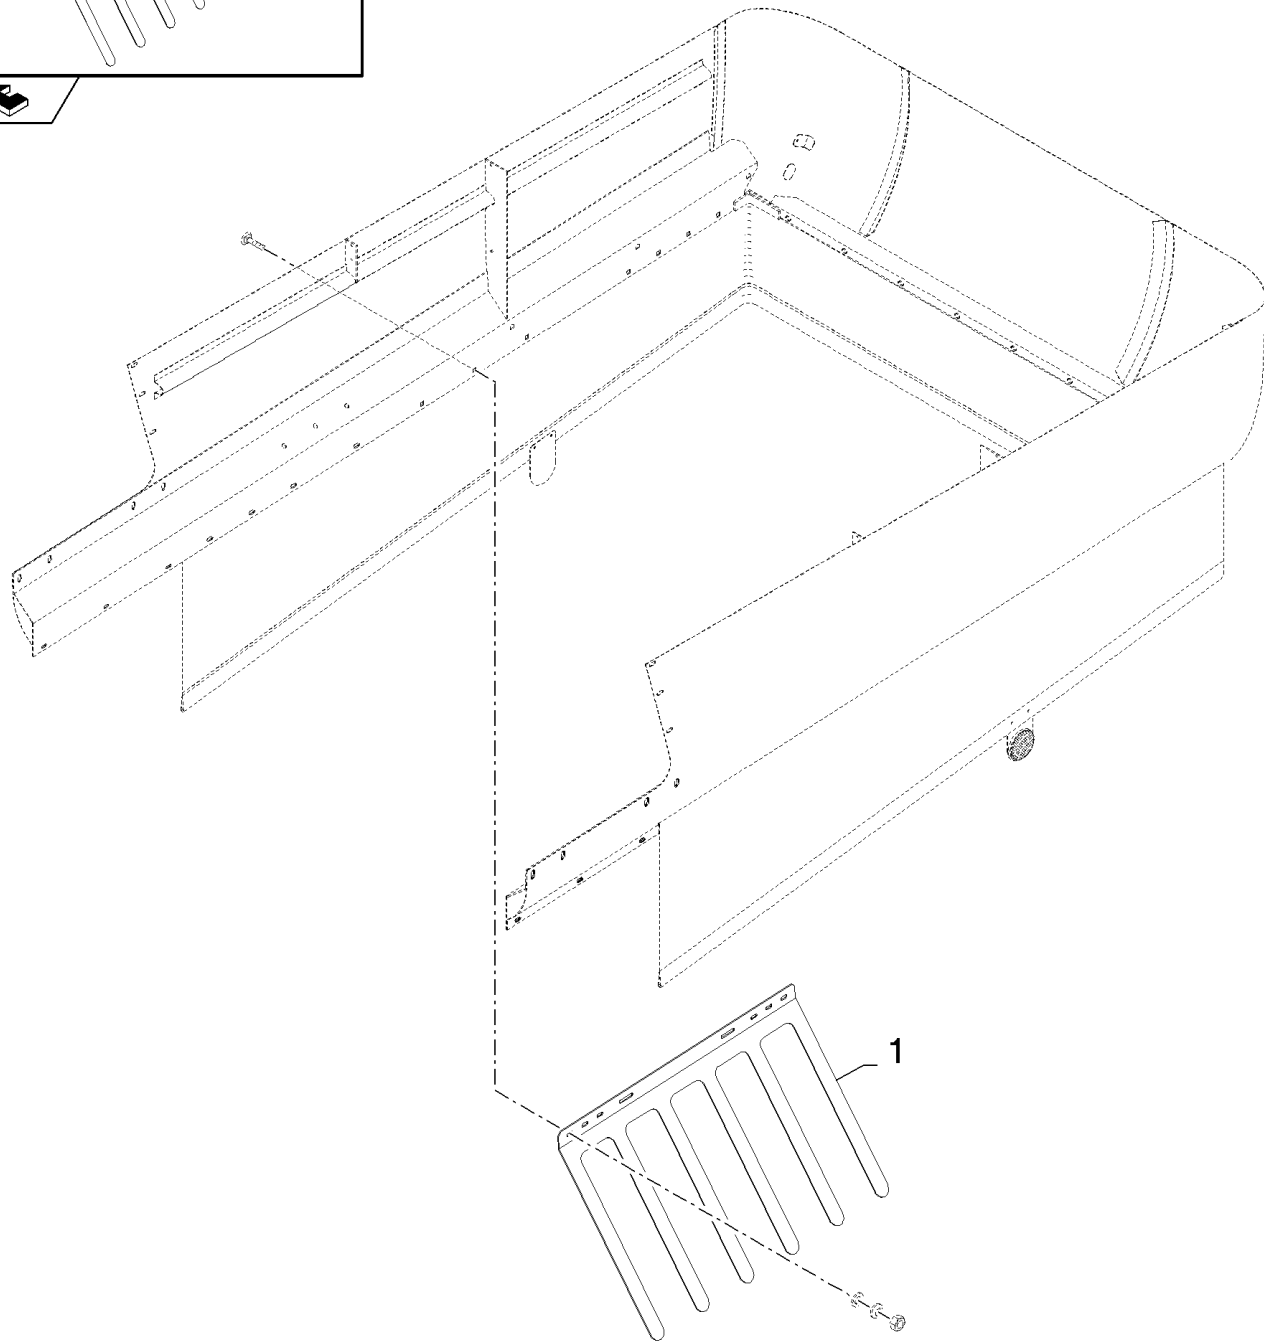

CSX7080 D660 - COMBINE (9/08-)

08.223(01) FAN SHIELDING LHS

сылка	Номер детали	Кол-во	Описание
1	86508568	3	SCREW, Hex, M6 x 16, 8.8,
2	87527285	1	PLATE,
3	322357	6	WASHER, SPRING, Belleville, M6,
4	9706755	3	NUT, M6, CI 8,

08.224(01) DEFLECTOR