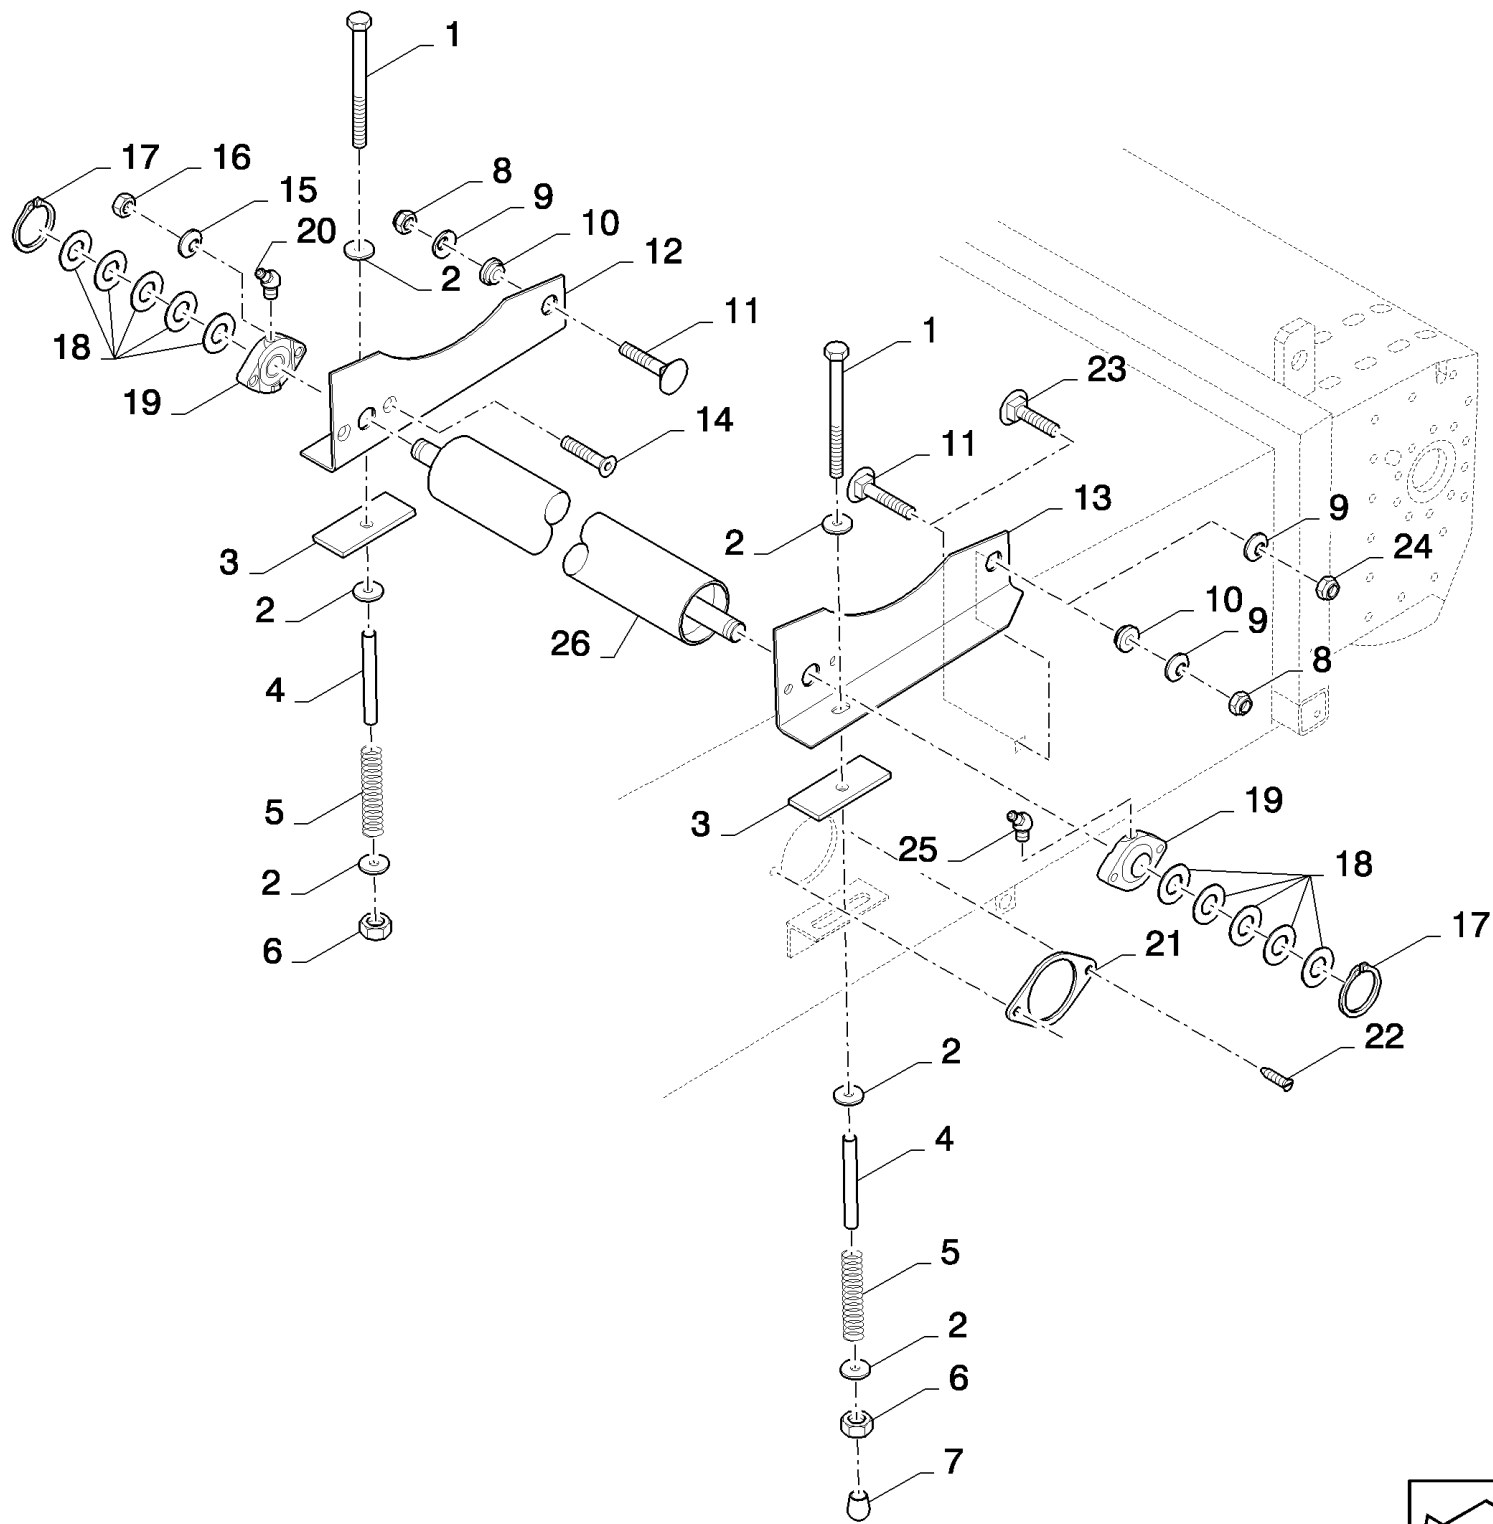

13.225(01) STRAW ELEVATOR, GUIDE ROLL

13.225(01) STRAW ELEVATOR, GUIDE ROLL

сылка	Номер детали	Кол-во	Описание
1	412579	2	BOLT, Hex, M10 x 230, 8.8, M10x230
2	9832748	6	WASHER, 11MM
3	9500474	2	PAD, RUBBER,
4	84334391	2	TUBE,
5	354085	2	SPRING,
6	412141	2	NUT, LOCK, M10 x 1.5, CI 8,
7	84005018	1	PLUG,
8	100038	2	NUT, M12 x 1.75, CI 8,
9	140046	4	WASHER, SPRING, Belleville, M12,
10	9500475	2	BUSHING,
11	120044	2	BOLT, CARRIAGE, Short NK, M12 x 30, CI8.8, Full Thd,
12	84039236	1	SUPPORT, RH
13	84039235	1	SUPPORT, LH
14	412466	4	SCREW, Hex Soc Flat Hd, M10 x 35, 8.8, M10x40
15	140045	4	WASHER, SPRING, Belleville, M10,
16	100016	4	NUT, M10, CI 8,
17	370002	2	RING, SNAP, M25, Ext,
18	140229	AR	WASHER, 26MM
19	9514667	2	BEARING ASSY,
20	84814929	1	NIPPLE, LUBE,
21	378663	2	COVER,
22	331619	4	SCREW,
23	374895	2	BOLT, CARRIAGE, Short NK, M12 x 25, CI8.8, Full Thd,
24	9706685	2	NUT, M12, CI 8,
25	323713	1	NIPPLE, LUBE,
26	87730997	1	ROLLER, CONVEYOR, , FOR CSX7040, CSX7050 AND CSX7060 ONLY
26	87730999	1	ROLLER, CONVEYOR, , FOR CSX7070 AND CSX7080 ONLY