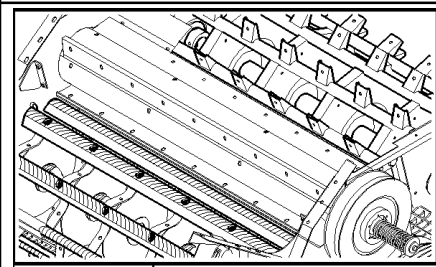

14.202(01) BEATER, FIXED

CSX7080 D660 - COMBINE (9/08-)

14.202(01) BEATER, FIXED

сылка	Номер детали	Кол-во	Описание
1	84435912	2	HALF-RING,
2	9706687	16	BOLT, Hex, M12 x 30, 8.8, Full Thd,
3	140046	16	WASHER, SPRING, Belleville, M12,
4	543043	16	WASHER, M13 x 35 x 2.5 Thk,
5	87707410	4	PLATE, , FOR CSX7040, CSX7050, CSX7050 HILLSIDE AND CSX7060 ONLY
5	87706145	4	PLATE, , FOR CSX7070 AND CSX7080 ONLY
6	322357	6	WASHER, SPRING, Belleville, M6,
7	120100	6	BOLT, Hex, M6 x 20, 8.8,
8	84435802	3	DISC,
9	84435818	1	DISC,
10	350616	4	BOLT, Hex, M16 x 90, 8.8,
11	100016	32	NUT, M10, CI 8, , FOR CSX7040, CSX7050, CSX7050 HILLSIDE AND CSX7060 ONLY
11	100016	36	NUT, M10, CI 8, , FOR CSX7070 AND CSX7080 ONLY
12	140045	32	WASHER, SPRING, Belleville, M10, , FOR CSX7040, CSX7050, CSX7050 HILLSIDE AND CSX7060 ONLY
12	140045	36	WASHER, SPRING, Belleville, M10, , FOR CSX7070 AND CSX7080 ONLY
13	378244	32	WASHER, M10 x 24 x 2 Thk, , FOR CSX7040, CSX7050, CSX7050 HILLSIDE AND CSX7060 ONLY
13	378244	36	WASHER, M10 x 24 x 2 Thk, , FOR CSX7070 AND CSX7080 ONLY
14	120041	32	BOLT, CARRIAGE, Short NK, M10 x 20, CI8.8, Full Thd, , FOR CSX7040, CSX7050, CSX7050 HILLSIDE AND CSX7060 ONLY
14	120041	36	BOLT, CARRIAGE, Short NK, M10 x 20, CI8.8, Full Thd, , FOR CSX7070 AND CSX7080 ONLY