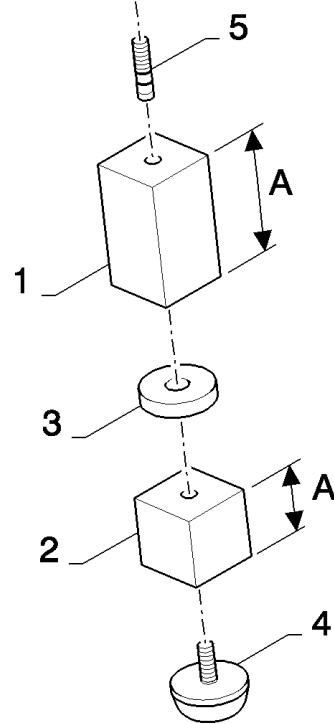

12.219(01) PIVOTING RESTRICTIONS FOR STEERING VALVE

12.202