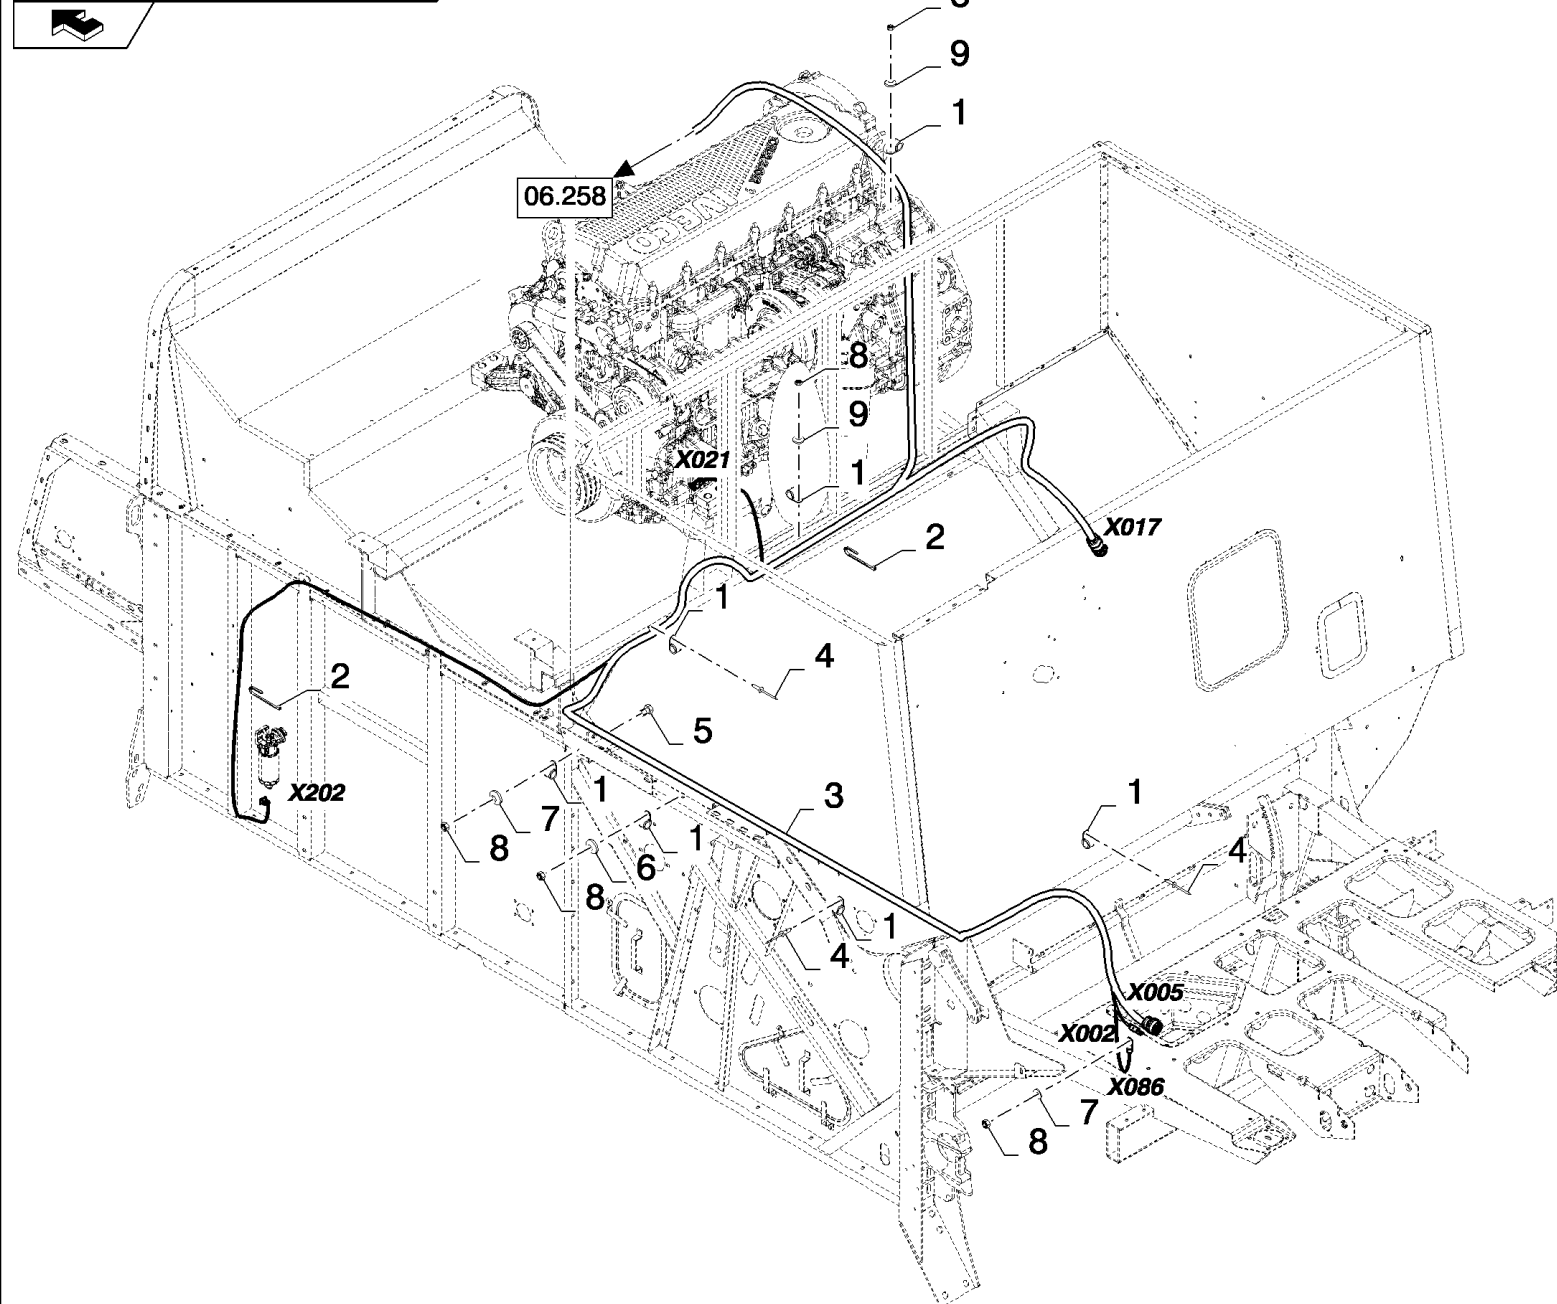

06.254(01) CAB, MAIN WIRING HARNESS

сылка	Номер детали	Кол-во	Описание
1	87742089	1	HARNESS, WIRE, (11 to 22), SEE FIGURE 06.505
2	86977790	1	SCREW, Hex, M6 x 45, 8.8,
3	322357	4	WASHER, SPRING, Belleville, M6,
4	9706755	5	NUT, M6, CI 8,
5	9824259	1	WASHER, M6 x 12 x 1.6,
6	86628564	1	CLAMP, 1 1/4", Insul, 3/8" Bolt,
7	80401310	1	PROFILE, L=0.5M
8	44334	1	SCREW, Cross Pan Hd, M4 x 12,
9	322355	2	WASHER, Belleville, M4,
10	100012	1	NUT, M4, CI 8,
11	87055523	1	JUNCTION BOX,
12	636666	9	NUT, 1 11/16"-18,
13	636665	9	WASHER, LOCK, M43 x 4.75 x 1.575 Thk,
14	412649	5	WASHER, SPRING, Belleville, M6,
15	120101	1	BOLT, Hex, M6 x 30, 8.8, Full Thd,
16	86588450	1	WASHER, M6 x 12 x 1.6 Thk,
17	120102	1	SCREW, Hex, M6 x 40, 8.8, Full Thd,
18	140040	2	WASHER, M6 x 22 x 2,
19	84807744	1	COVER,
20	412064	6	SCREW, Hex, M4 x 16, 8.8, Full Thd,
21	322355	6	WASHER, Belleville, M4,
22	84814233	6	FASTENER,