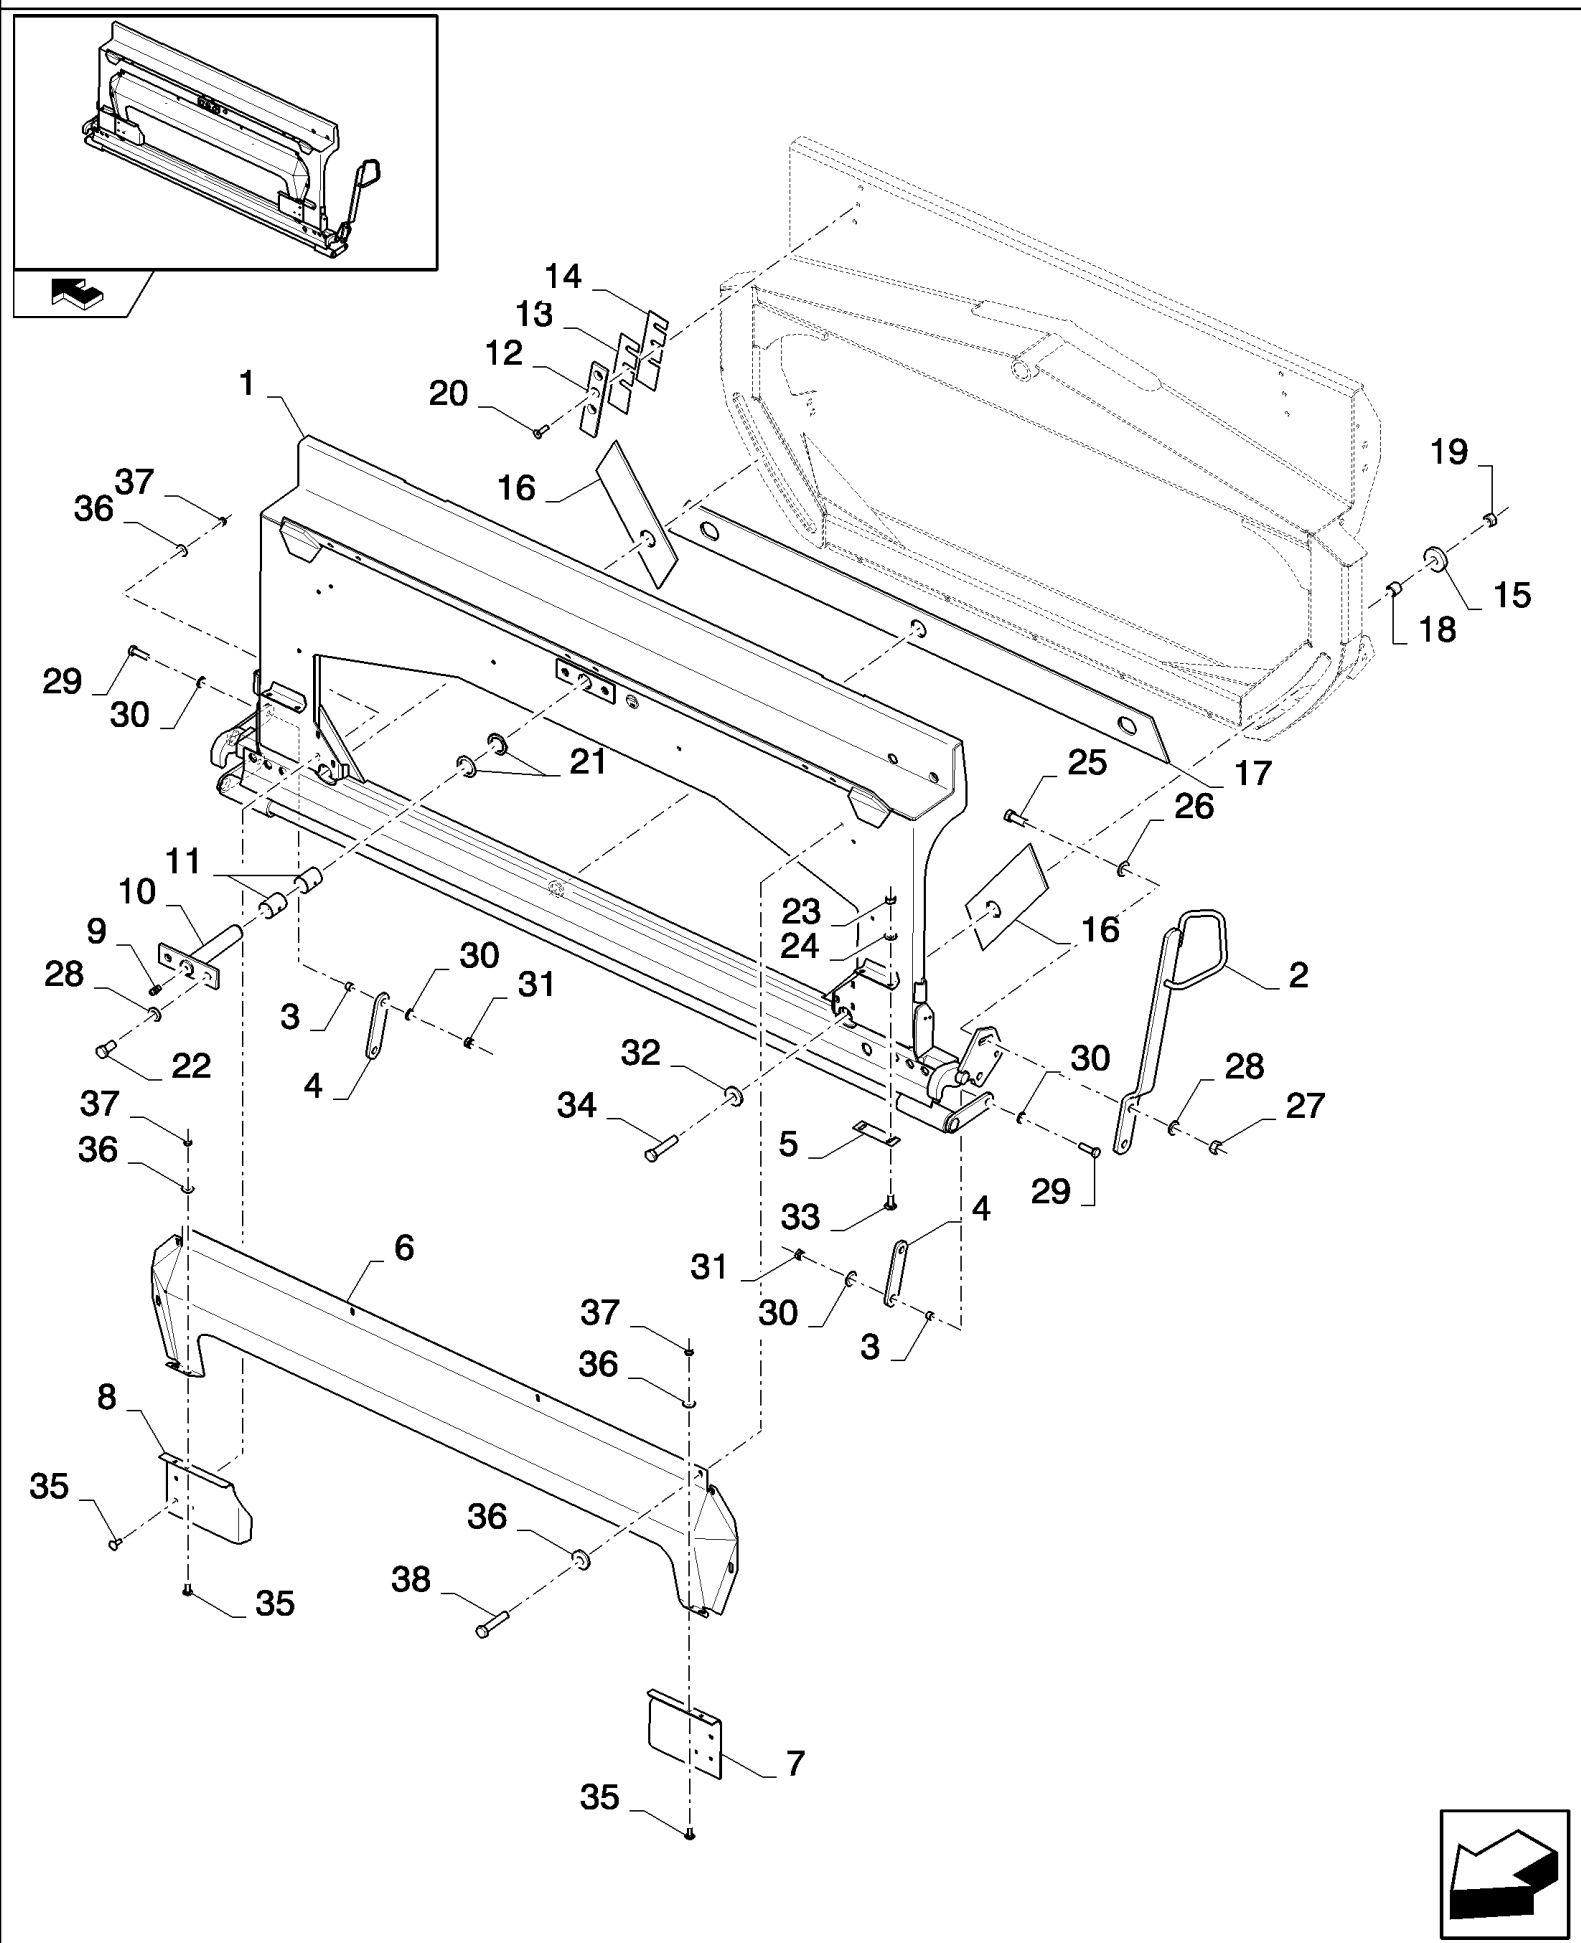

13.213(01) PIVOTING FRAME - FOR LATERALE ONLY

13.213(01) PIVOTING FRAME - FOR LATERALE ONLY

сылка	Номер детали	Кол-во	Описание
1	87528147	1	FRAME, , FOR CSX7050 AND CSX7060 ONLY
1	87522972	1	FRAME, , FOR CSX7080 ONLY
2	87025578	1	LEVER,
3	87646075	4	BUSHING,
4	87539147	2	PLATE,
5	84437512	2	PLATE, , FOR CSX7050 AND CSX7060 ONLY
5	84437508	2	PLATE, , FOR CSX7080 ONLY
6	84071456	1	PLATE, , FOR CSX7050 AND CSX7060 ONLY
6	84071457	1	PLATE, , FOR CSX7080 ONLY
7	87530731	1	PLATE, SKID, , FOR CSX7050 AND CSX7060 ONLY
7	87529869	1	PLATE, SKID, , FOR CSX7080 ONLY
8	87530733	1	PLATE, SKID, , FOR CSX7050 AND CSX7060 ONLY
8	87529867	1	PLATE, SKID, , FOR CSX7080 ONLY
9	321204	1	NIPPLE, LUBE, M6 x 1, 16mm lg,
10	84454379	1	PIN,
11	412365	2	SLEEVE,
12	87536978	2	SEAL PROTECTION,
13	87530798	2	PLATE,
14	87530790	2	PLATE,
15	913347	2	WASHER, M17 x 56 x 11 Thk,
16	87525093	2	WEAR STRIP, , FOR CSX7050 AND CSX7060 ONLY
16	87525096	2	WEAR STRIP, , FOR CSX7080 ONLY
17	87525097	1	WEAR STRIP, , FOR CSX7050 AND CSX7060 ONLY
17	87525095	1	WEAR STRIP, , FOR CSX7080 ONLY
18	84071496	2	SPACER,
19	412066	2	NUT, LOCK, M16 x 2, CI 8,
20	412466	6	SCREW, Hex Soc Flat Hd, M10 x 35, 8.8,
21	84018313	1	WASHER,
22	86508583	2	BOLT, Hex, M16 x 35, 8.8,
23	9706690	4	NUT, M8, CI 8,
24	322358	4	WASHER, SPRING, Belleville, M8,
25	43168	2	BOLT, Hex, M16 x 2 x 40, 8.8, Full Thd,
26	378246	2	WASHER, M16,
27	100020	2	NUT, M16, CI 8,
28	140048	4	WASHER, SPRING, Belleville, M16,
29	86629541	4	BOLT, Hex, M12 x 40, 8.8, Full Thd,
30	86511324	8	WASHER, M12 x 24 x 2.5,
31	100038	4	NUT, M12 x 1.75, CI 8,
32	86592702	2	WASHER, M16 x 45 x 6, HT,
33	86507486	4	BOLT, CARRIAGE, Short NK, M8 x 20, CI8.8, Full Thd,
34	120049	2	BOLT, CARRIAGE, Short NK, M16 x 90, CI8.8,
35	86512439	10	BOLT, CARRIAGE, Short NK, M6 x 16, CI8.8, Full Thd,
36	412649	16	WASHER, SPRING, Belleville, M6,
37	353308	8	NUT, M6 x 1, CI 8,
38	120100	8	BOLT, Hex, M6 x 20, 8.8,