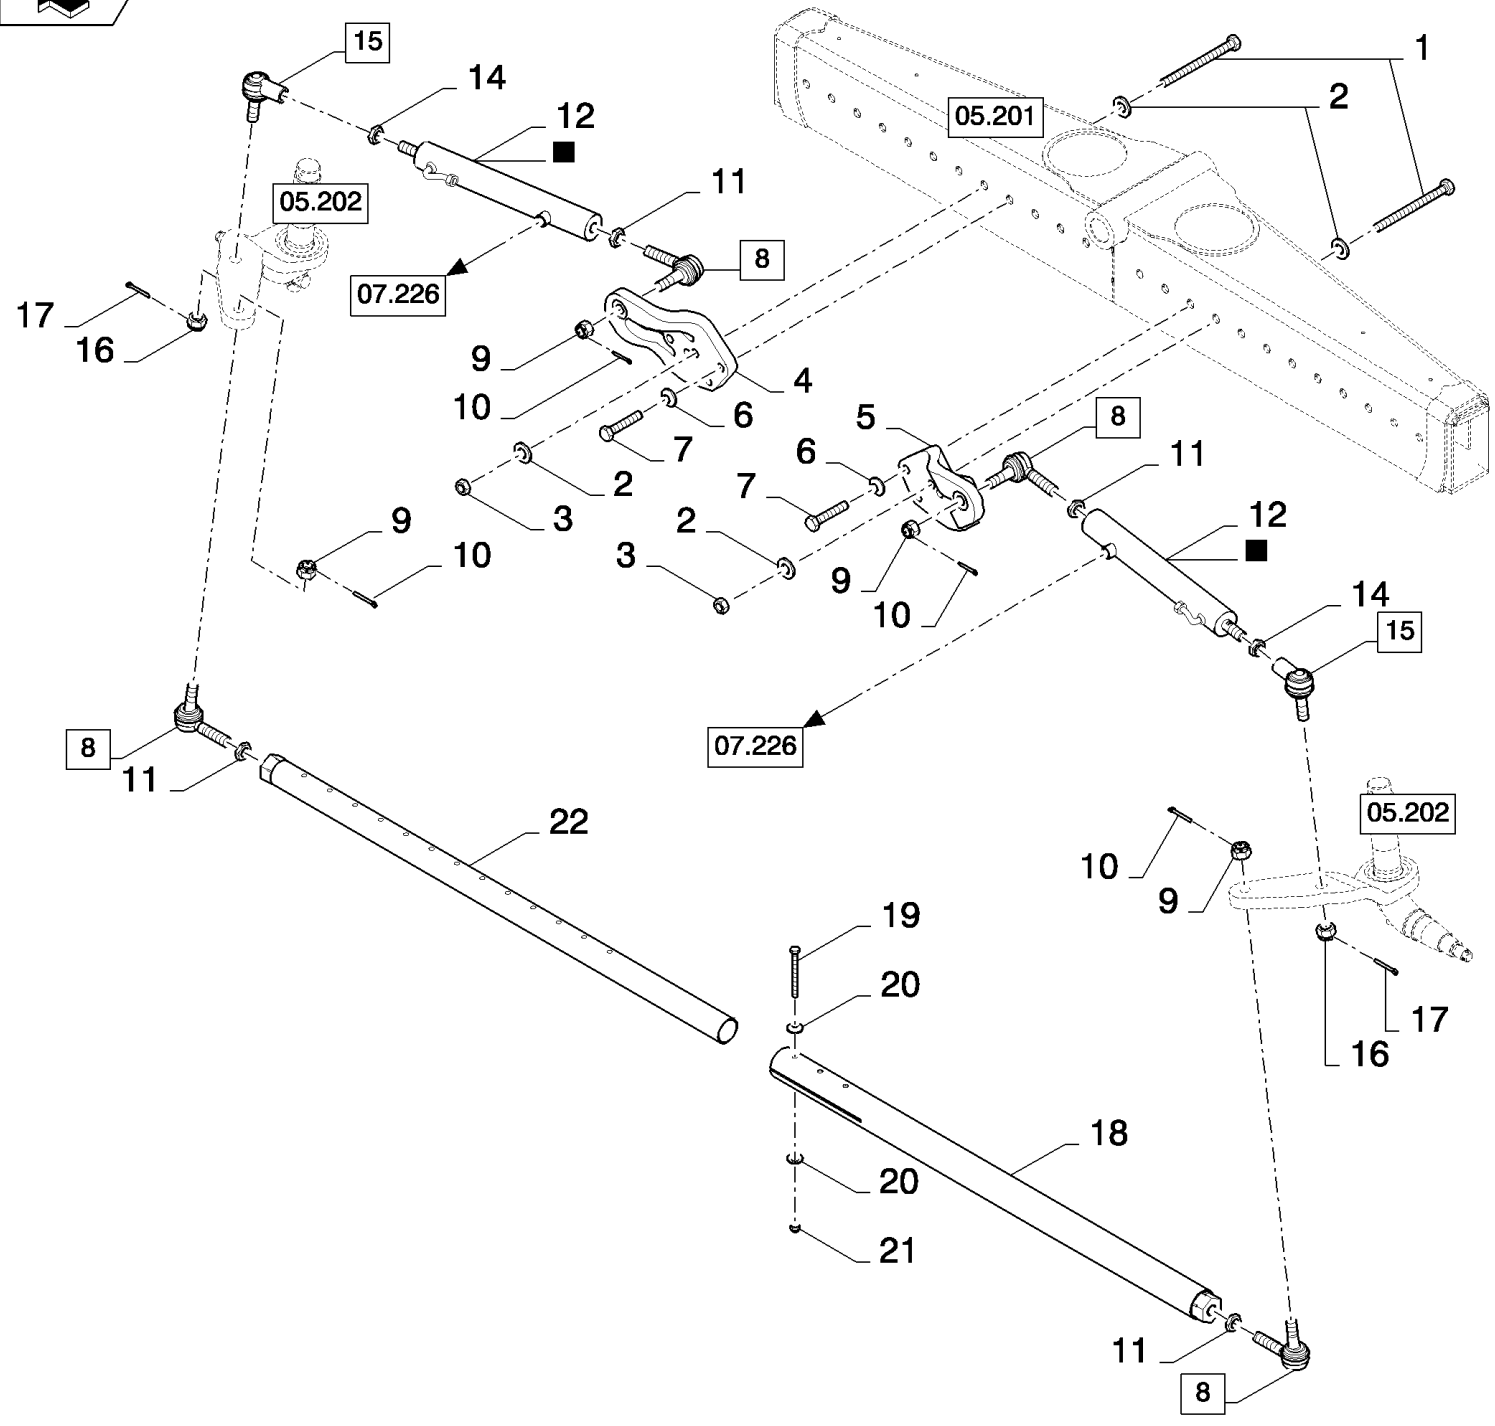

05.203(01) ADJUSTABLE STEERING AXLE AND CYLINDERS

05.203(01) ADJUSTABLE STEERING AXLE AND CYLINDERS

сылка	Номер детали	Кол-во	Описание
1	87015582	4	BOLT, Hex, M16 x 160, 10.9,
2	394631	8	WASHER, M17 x 34 x 4, HT,
3	392530	4	NUT, M16, CI 10,
4	84439012	1	SUPPORT, RH
5	84439011	1	SUPPORT, LH
6	140048	2	WASHER, SPRING, Belleville, M16,
7	120091	2	BOLT, Hex, M16 x 60, 8.8,
8	84440541	4	BALL JOINT, (9,10)
9	NSS	4	NOT SERVICED SEPARATELY,
10	NSS	4	NOT SERVICED SEPARATELY,
11	331209	4	NUT, 13/16"-16, G2,
12	84440415	2	HYDRAULIC CYLINDER, (13)
13	84026019	2	KIT, SEALS,
14	320771	2	NUT, Thin, M20 x 1.5, CI 04,
15	84039559	2	BALL JOINT, (16,17)
16	412103	1	NUT,
17	300595	1	PIN, SPLIT (COTTER), M4 x 40,
18	84439201	1	TRACK ROD ASSY,
19	120073	3	BOLT, Hex, M10 x 80, 8.8,
20	379401	6	CLAMP,
21	412141	3	NUT, LOCK, M10 x 1.5, CI 8,
22	84439211	1	TRACK ROD ASSY,