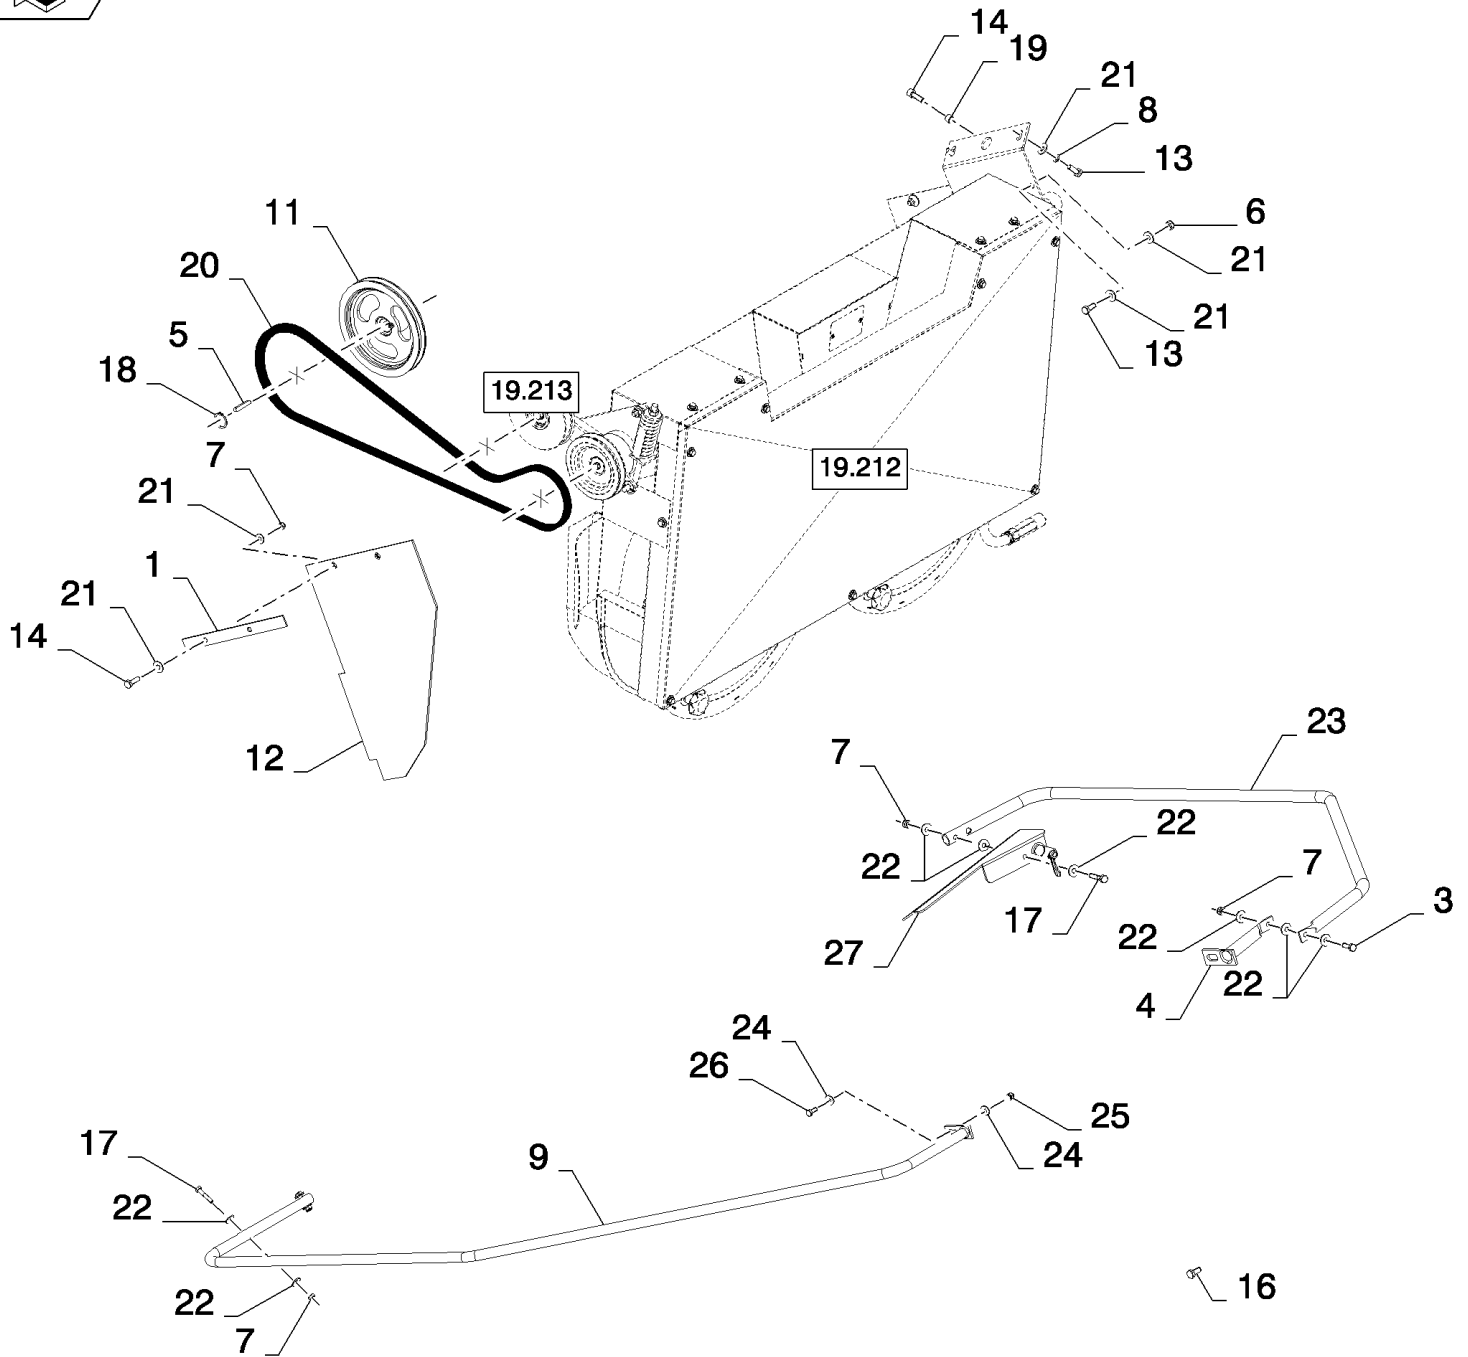

19.211(01) CHAFF SPREADER

19.211(01) CHAFF SPREADER

сылка	Номер детали	Кол-во	Описание
1	84800261	2	BRACKET,
2	NS	4	NOT SERVICED, M8x25
3	NS	1	NOT SERVICED,
4	87731483	1	SUPPORT,
5	170010	1	KEY, M10
6	100037	8	NUT, M10 x 1.5, CI 8, 8M
7	86629542	6	NUT, LOCK, M8 x 1.25, CI 8, 10.2MM
8	140045	2	WASHER, SPRING, Belleville, M10,
9	87705841	1	RAIL, SIDE,
10	87731490	2	RAIL, SIDE,
11	84800265	1	PULLEY,
12	84800266	2	SHIELD,
13	11106231	6	BOLT, Hex, M10 x 25, 10.9, Full Thd, M10x25
14	43140	5	BOLT, Hex, M10 x 30, 8.8, Full Thd,
15	336199	4	BOLT, Hex, M8 x 12, 8.8, Full Thd,
16	120104	2	BOLT, Hex, M8 x 20, 8.8,
17	43129	5	BOLT, Hex, M8 x 40, 8.8,
18	370003	1	RING, SNAP, M30, Ext,
19	84800267	1	SPACER,
20	84790244	1	BELT, TRANSMISSION,
21	378244	18	WASHER, M10 x 24 x 2 Thk,
22	307789	14	WASHER, 8.4MM
23	NS	1	NOT SERVICED,
24	NS	4	NOT SERVICED,
25	NS	2	NOT SERVICED,
26	NS	2	NOT SERVICED,
27	87731481	1	SUPPORT,