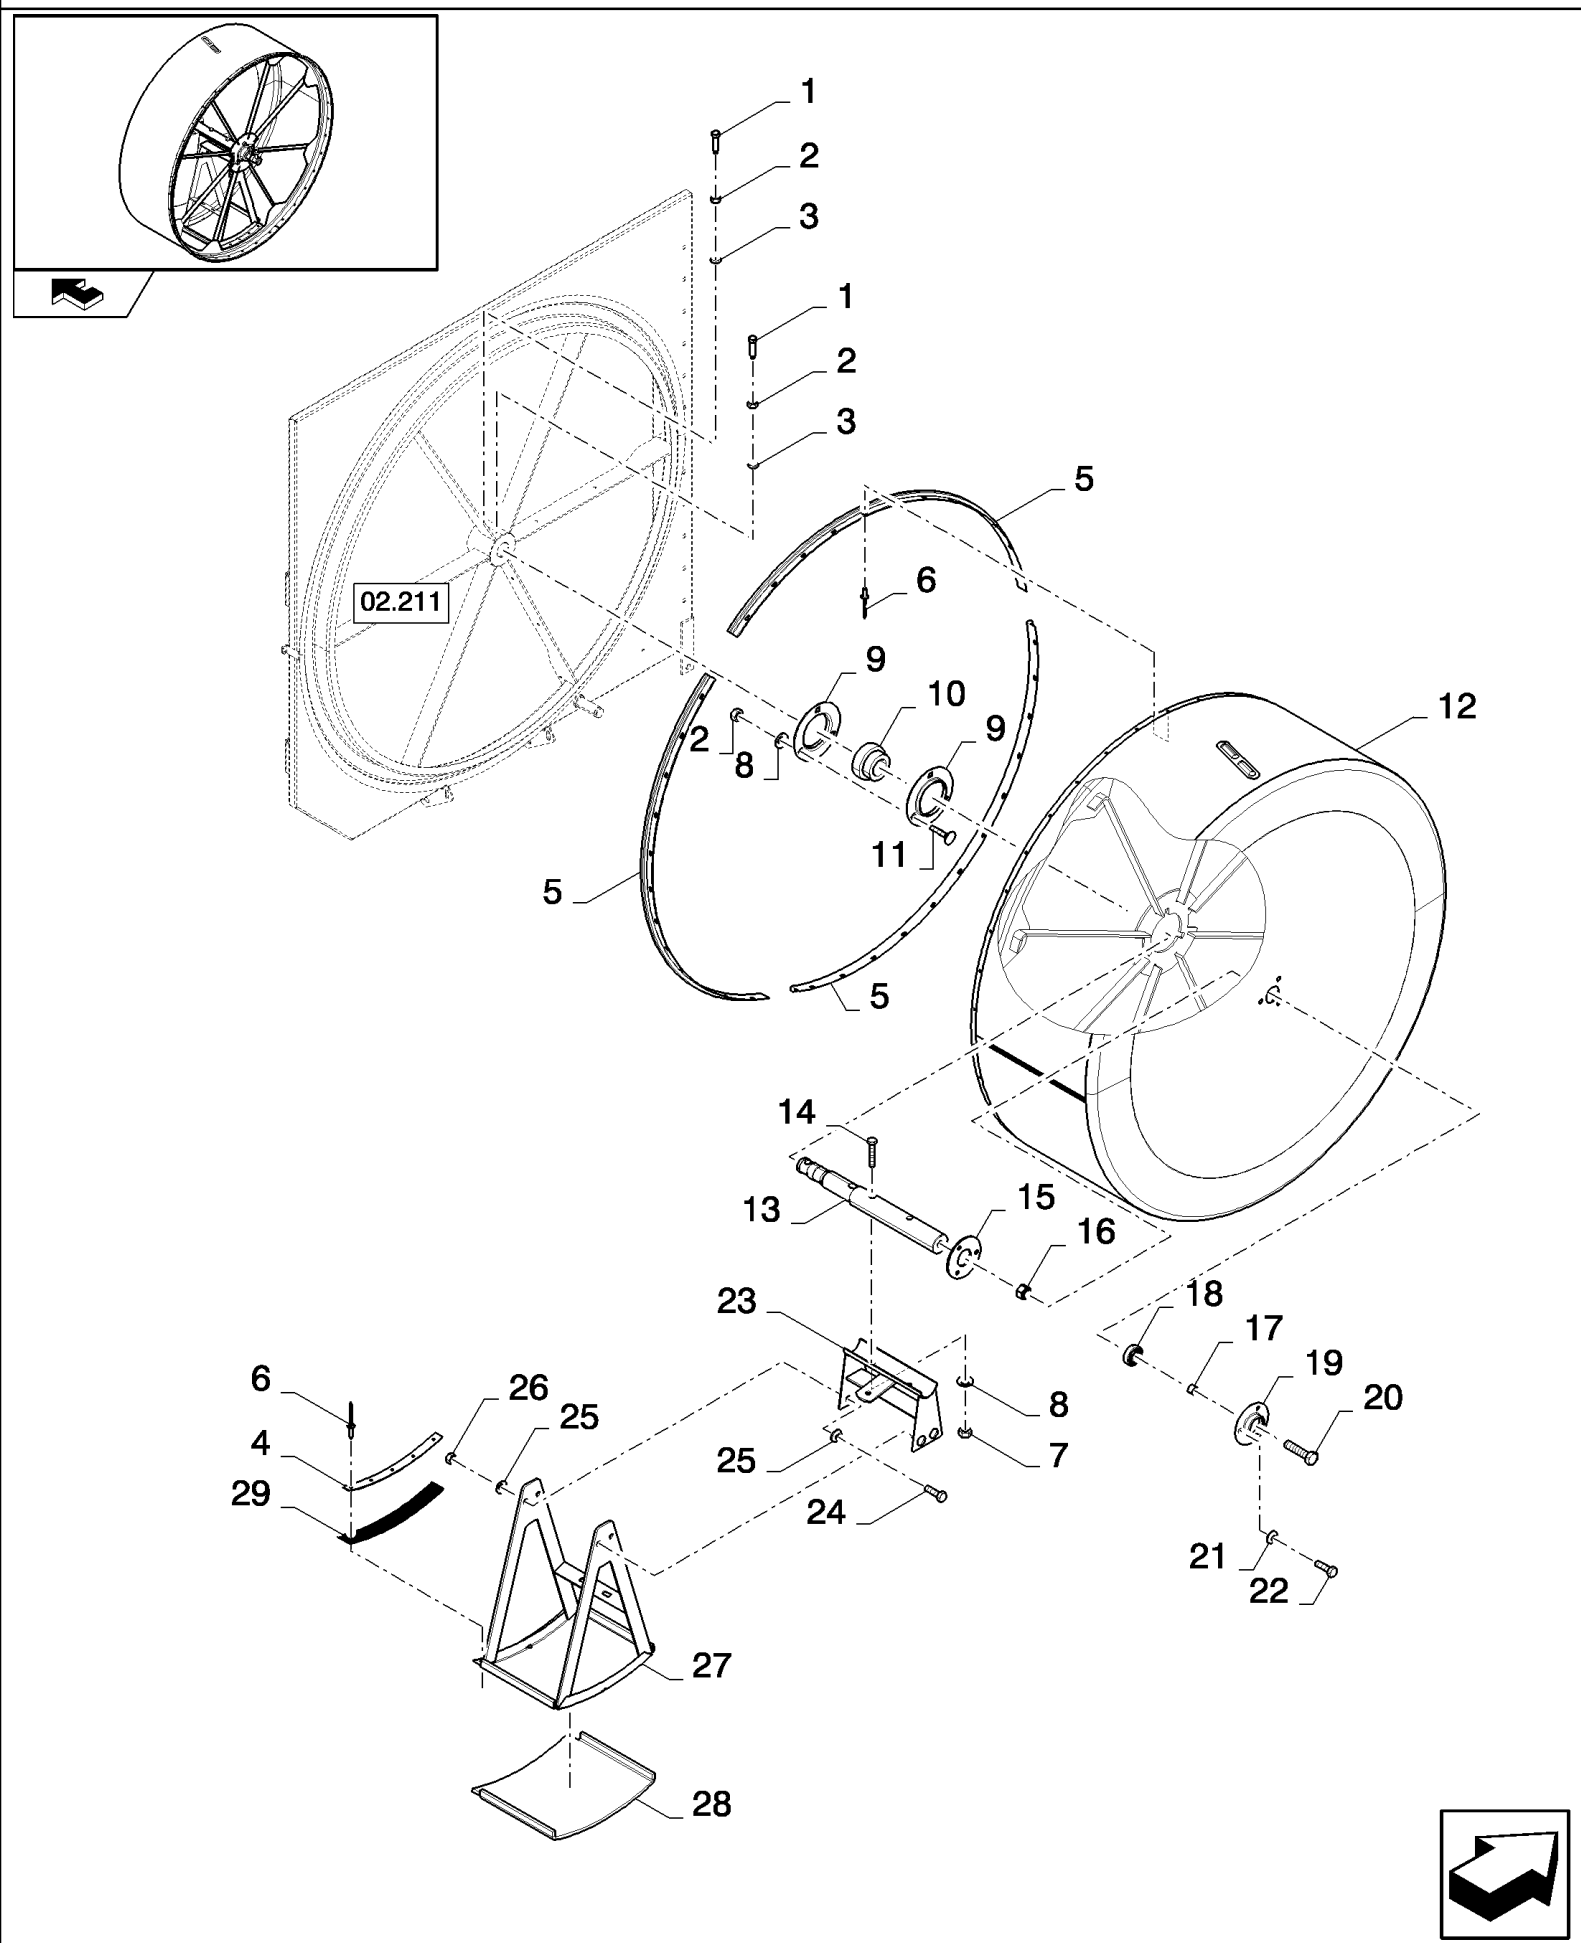

02.228(01) REVOLVING DUST SCREEN

02.228(01) REVOLVING DUST SCREEN

сылка	Номер детали	Кол-во	Описание
1	391136	2	SET SCREW, Hex Soc, M10 x 40,
2	100016	5	NUT, M10, CI 8,
3	86511323	2	WASHER, M10 x 20 x 2,
4	84434286	1	PLATE, FIXING,
5	84057430	3	BRUSH,
6	NS	41	NOT SERVICED, RIVET
7	100037	2	NUT, M10 x 1.5, CI 8,
8	140045	5	WASHER, SPRING, Belleville, M10,
9	36403	2	FLANGE,
10	322360	1	BEARING, BALL,
11	120041	3	BOLT, CARRIAGE, Short NK, M10 x 20, CI8.8, Full Thd,
12	87328503	1	DUST CAP,
13	87329360	1	SHAFT,
14	120070	2	BOLT, Hex, M10 x 60, 8.8,
15	84071581	1	SUPPORT,
16	9706685	1	NUT, M12, CI 8,
17	434182	1	BUSHING,
18	362804	1	BEARING ASSY,
19	365018	1	FLANGE,
20	120122	1	BOLT, Hex, M12 x 50, 8.8, Full Thd,
21	322357	3	WASHER, SPRING, Belleville, M6,
22	86508568	3	SCREW, Hex, M6 x 16, 8.8,
23	84449135	1	SUPPORT,
24	120104	2	BOLT, Hex, M8 x 20, 8.8,
25	322358	6	WASHER, SPRING, Belleville, M8,
26	9706690	4	NUT, M8, CI 8,
27	87331809	1	SUPPORT,
28	87377800	1	INSULATOR,
29	84434055	1	RUBBER BAND,