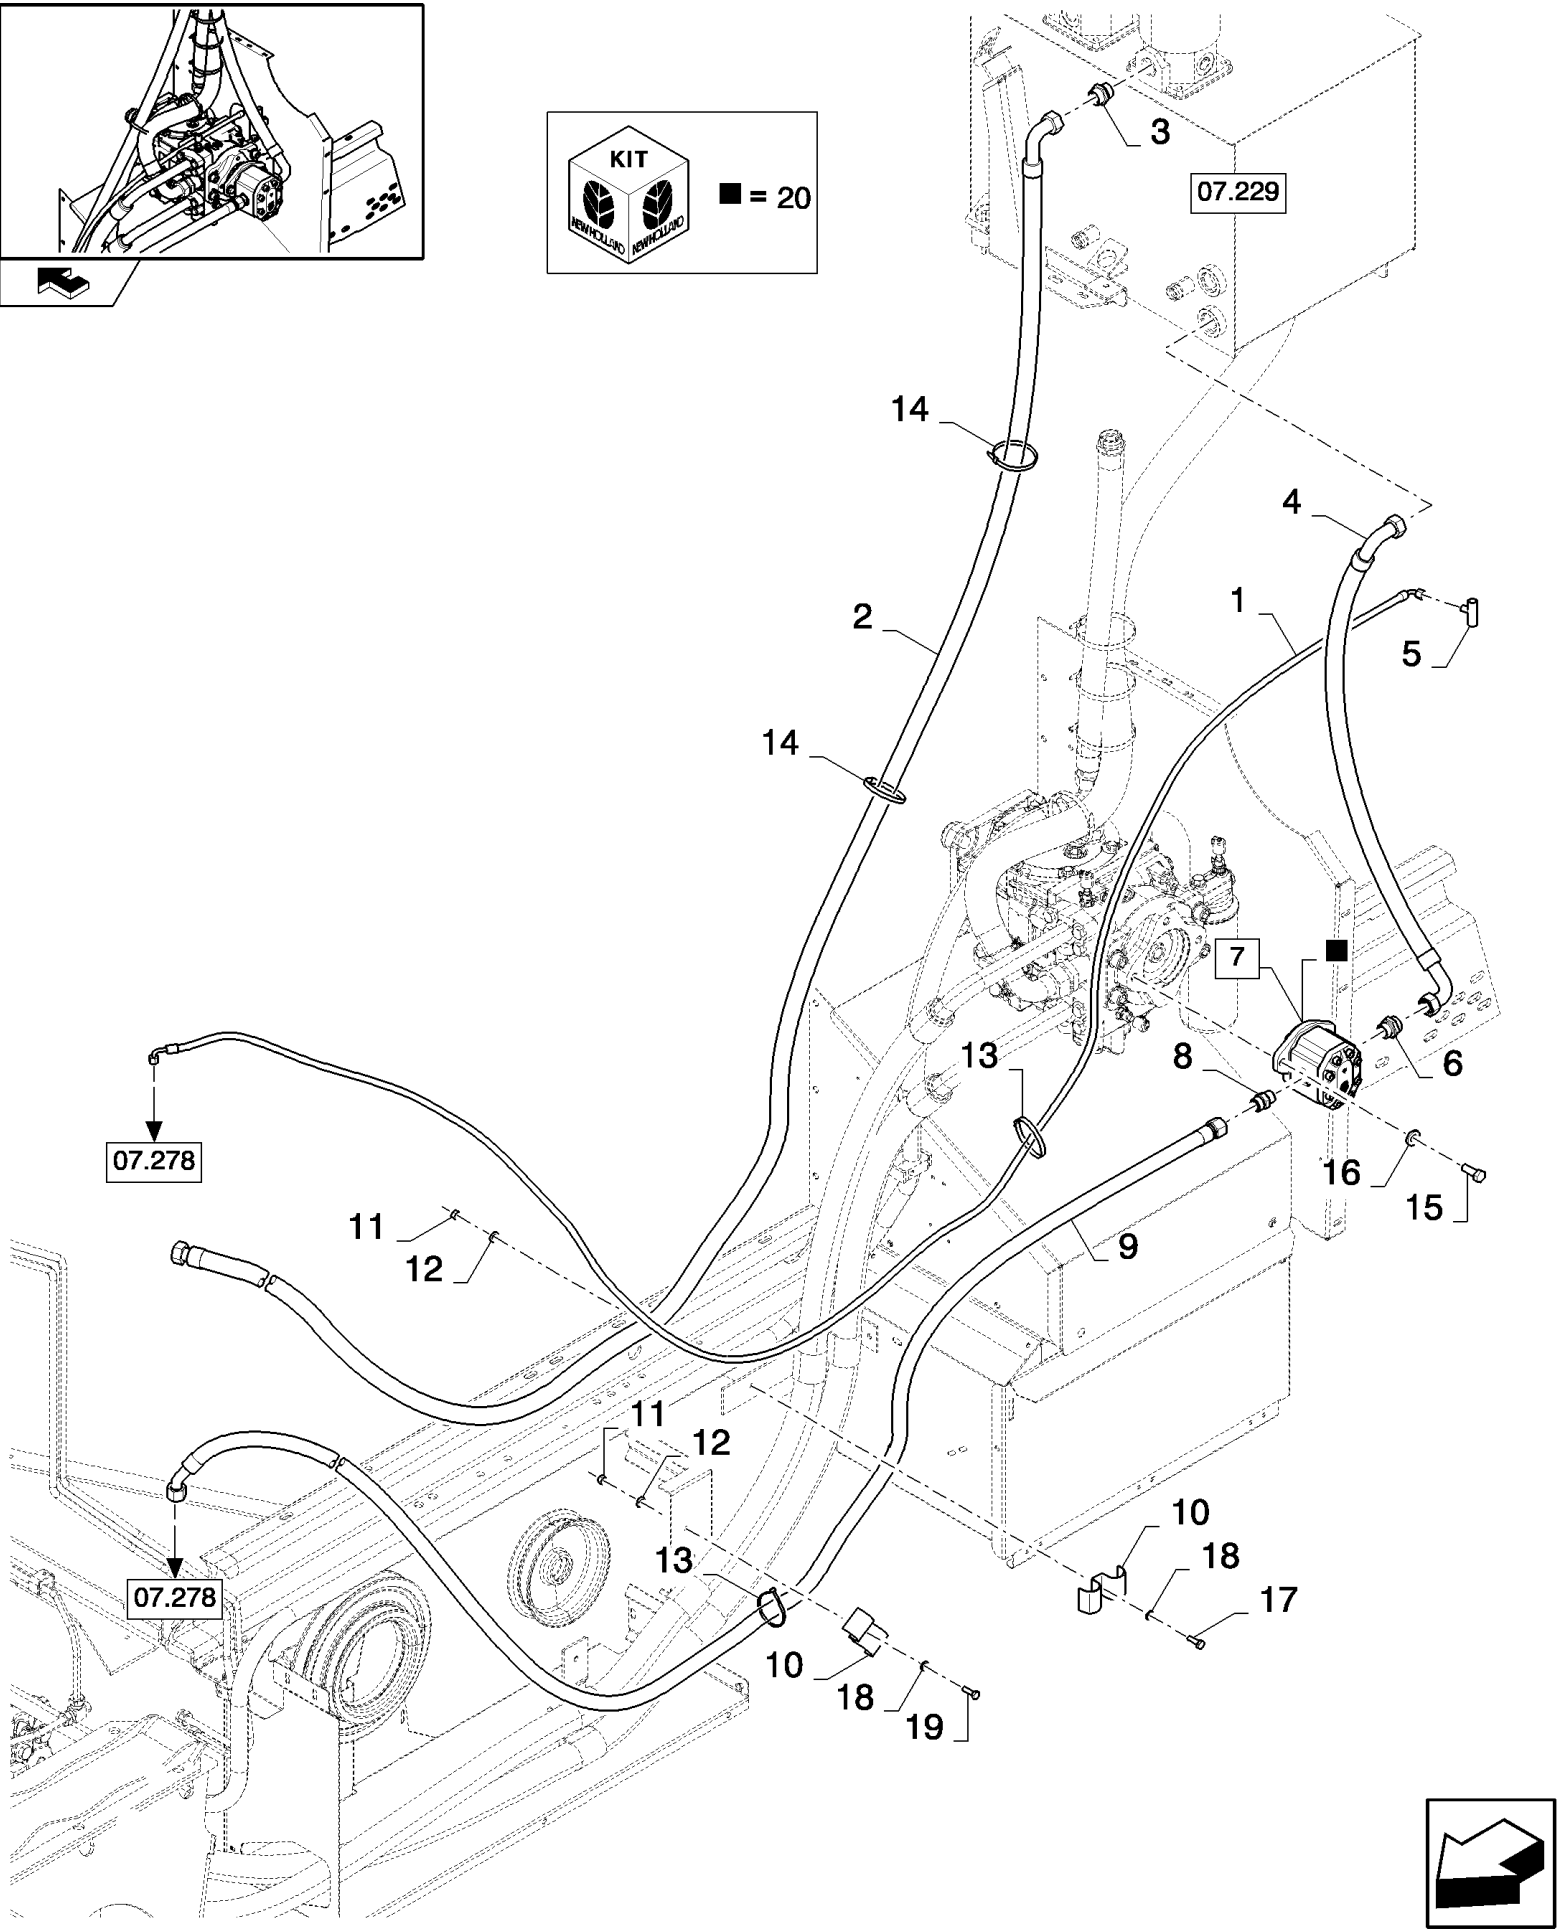

сылка	Номер детали	Кол-во	Описание
1	86579682	1	CONNECTOR, HYD., 1 3/16"-12 ORFS x M27 x 2 ORB,
2	87737323	1	CLAMP,
3	86579679	1	CONNECTOR, HYD., 1"-14 ORFS x M18 x 1.5 ORB,
4	86579681	1	CONNECTOR, HYD., 1 3/16"-12 ORFS x M22 x 1.5 ORB,
5	457546	4	CLAMP,
6	743318	2	SUPPORT,
7	86579680	1	CONNECTOR, HYD., 1"-14 ORFS x M22 x 1.5 ORB,
8	87381134	1	FITTING,
9	87738196	1	ELBOW,
10	87482234	2	PLATE, FIXING,
11	87577527	1	HOSE, FLEXIBLE,
12	87577522	1	HOSE, FLEXIBLE,
13	87708801	1	VALVE, SAFETY,
14	86508570	2	BOLT, Hex, M6 x 80, 8.8,
15	353308	2	NUT, M6 x 1, CI 8,
16	322357	2	WASHER, SPRING, Belleville, M6,
17	322358	2	WASHER, SPRING, Belleville, M8,
18	86566990	1	STRAP, CABLE, M4.8 x 292 L,
19	43127	2	BOLT, Hex, M8 x 25, 8.8,
20	86629542	2	NUT, LOCK, M8 x 1.25, CI 8,
21	86566989	2	STRAP, CABLE, M4.75 x 190.5 L,
22	457547	6	CLAMP,
23	743320	3	SUPPORT,
24	86508569	3	BOLT, Hex, M6 x 70, 8.8,