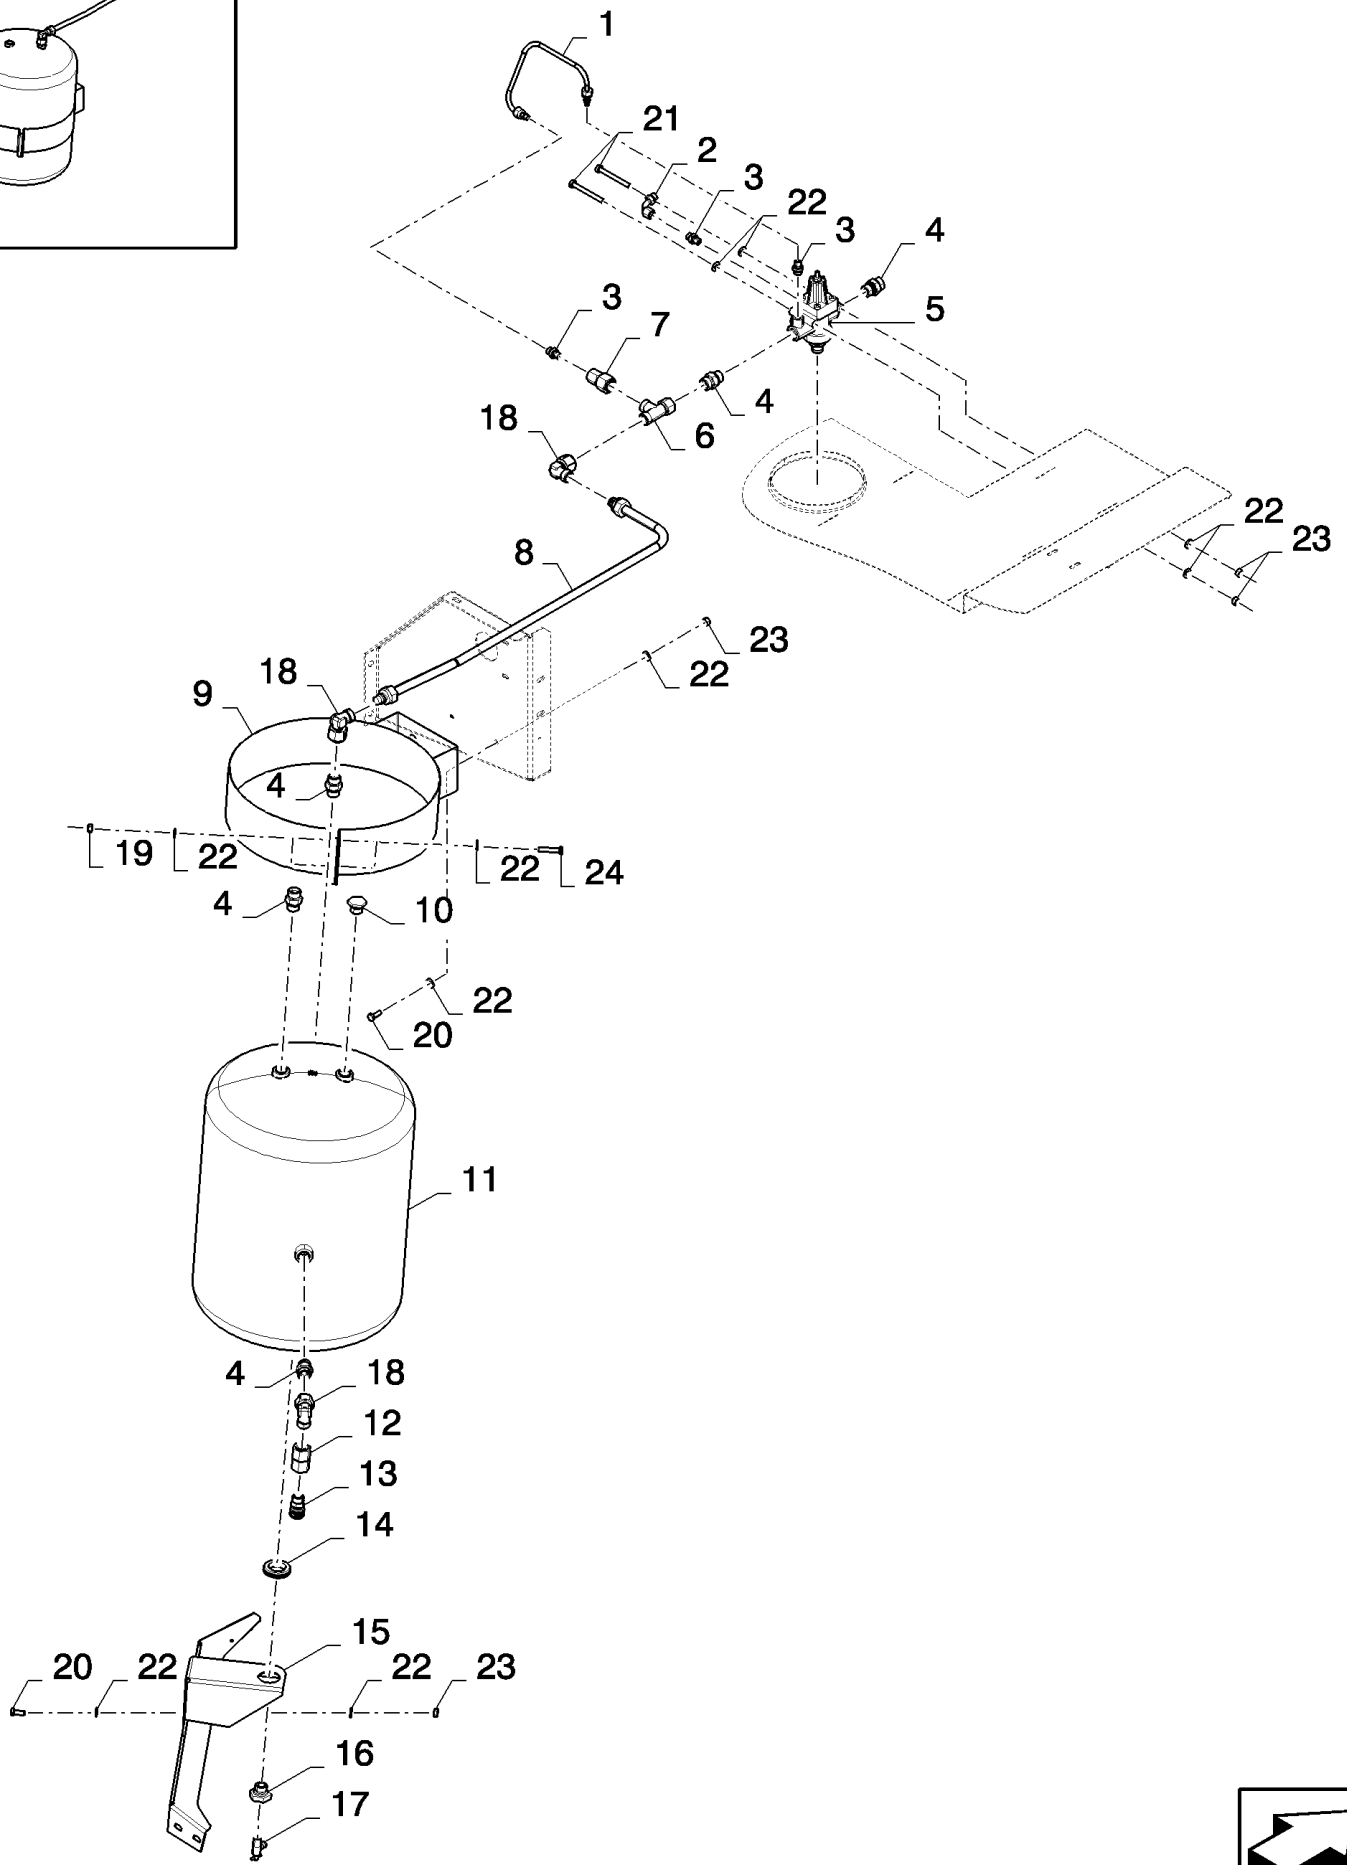

02.240(01) BLOW-OFF SYSTEM, AIR RESERVOIR

сылка	Номер детали	Кол-во	Описание
1	87523412	1	PIPE, VENTILATION,
2	418283	1	ELBOW,
3	9513082	3	CONNECTOR, HYD.,
4	9516263	4	CONNECTOR, HYD.,
5	84440618	1	VALVE, PRESSURE RELIEF,
6	84042903	1	CONNECTOR, HYD.,
7	9838275	1	CONNECTOR, HYD.,
8	87540798	1	PIPE, VENTILATION,
9	87345148	1	SUPPORT,
10	84814963	1	CONNECTOR, HYD.,
11	84019044	1	RESERVOIR, AIR,
12	84433625	1	CONNECTOR, HYD.,
13	84043491	1	COUPLING, QUICK, MALE,
14	129959	1	GROMMET,
15	87542411	1	SUPPORT,
16	84019122	1	CONNECTOR, HYD.,
17	441031	1	DRAINCOCK/TAP, SUPPLY,
18	84440128	3	CONNECTOR, HYD.,
19	86629542	2	NUT, LOCK, M8 x 1.25, CI 8,
20	120104	4	BOLT, Hex, M8 x 20, 8.8,
21	43133	2	BOLT, Hex, M8 x 80, 8.8,
22	322358	16	WASHER, SPRING, Belleville, M8,
23	9706690	6	NUT, M8, CI 8,
24	43129	2	BOLT, Hex, M8 x 40, 8.8,