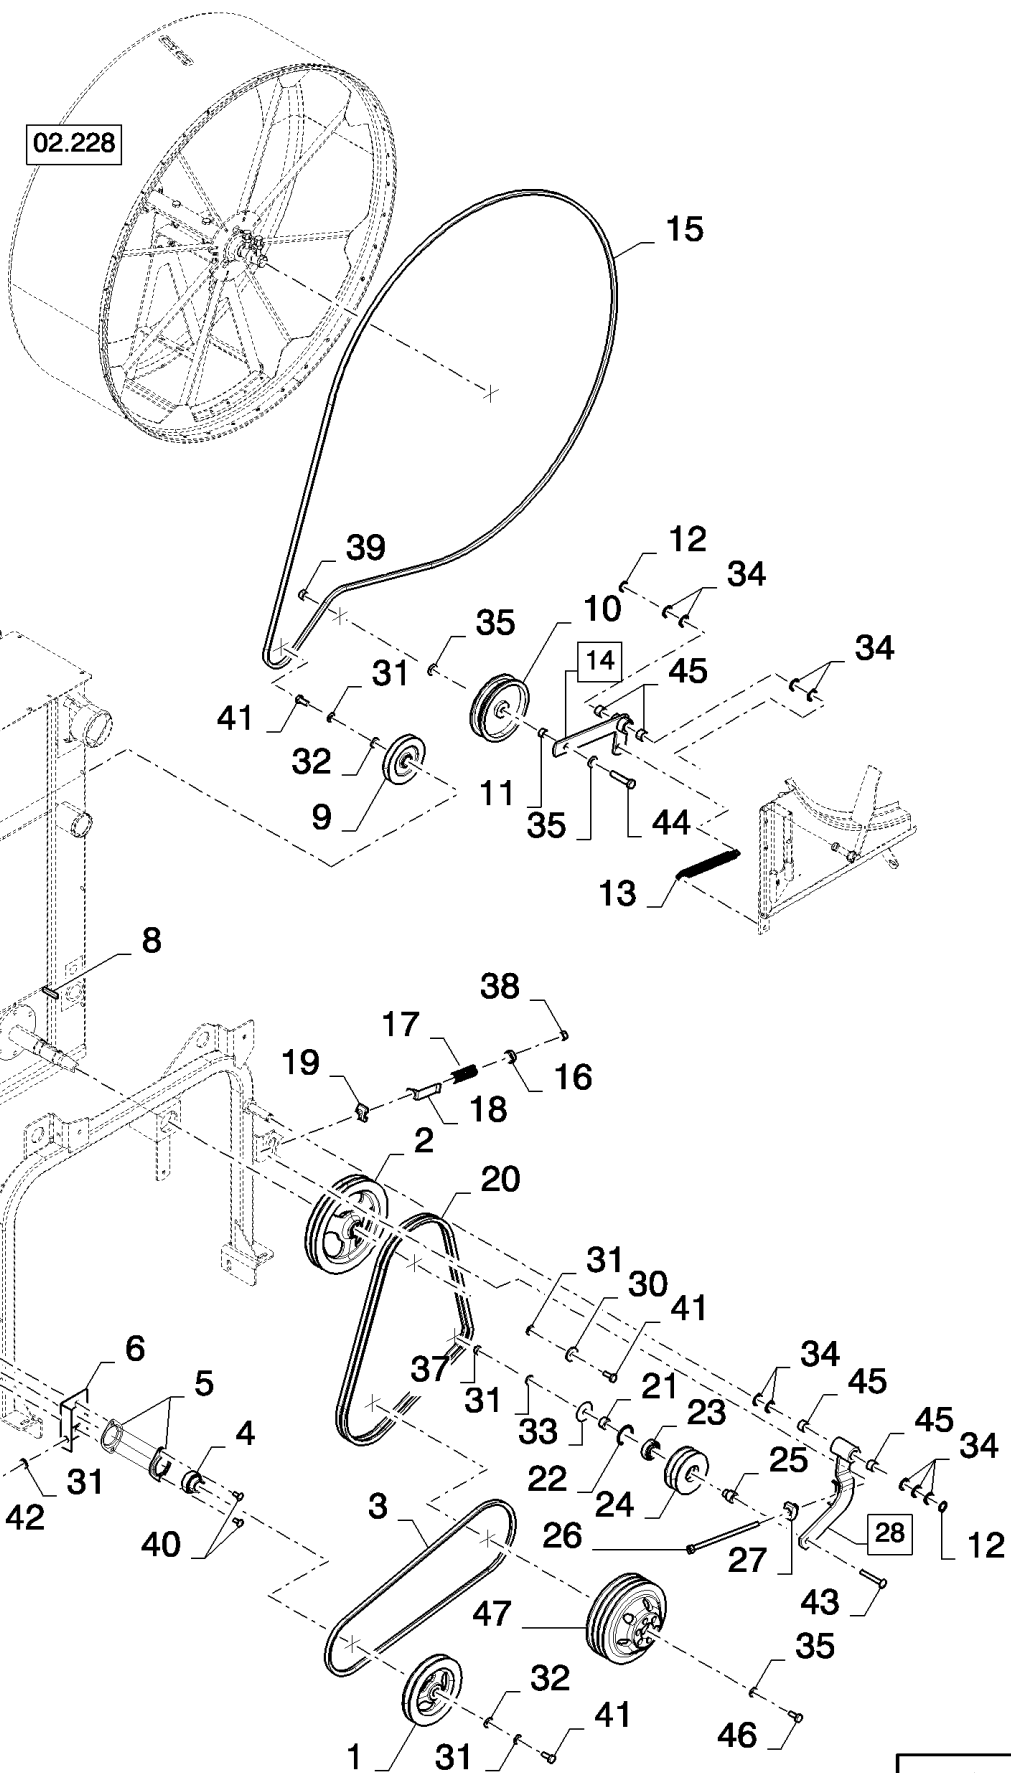

02.222(01) DRIVE, ROTARY SCREEN AND FAN

сылка	Номер детали	Кол-во	Описание
1	84069907	1	PULLEY,
2	84462175	1	PULLEY,
3	84817626	1	BELT, TRANSMISSION,
4	325103	2	BEARING, BALL,
5	86548974	4	FLANGE,
6	84069925	1	PLATE,
7	87329024	1	COUNTERSHAFT,
8	170005	1	KEY, M8 x 7 x 25, Par,
9	84989988	1	PULLEY,
10	84072736	1	PULLEY,
11	84069986	1	BUSHING,
12	370024	2	RING, SNAP, M20, Ext,
13	180039	1	SPRING,
14	84069802	1	LEVER, (45)
15	87374615	1	BELT,
16	356728	1	PROTECTION CAP,
17	9817602	1	SPRING,
18	913108	1	INDICATOR,
19	442398	1	GUIDE,
20	84061463	1	SET OF BELTS,
21	449267	1	BUSHING,
22	300647	1	RING, SNAP, M47, Int,
23	727874	1	BEARING ASSY,
24	84072747	1	PULLEY,
25	84071567	1	SHAFT,
26	9514334	1	ROD,
27	754131	1	GUIDE,
28	84069771	1	LEVER, (45)
29	322358	4	WASHER, SPRING, Belleville, M8,
30	140042	1	WASHER, M10 x 34 x 3,
31	140045	5	WASHER, SPRING, Belleville, M10,
32	378244	2	WASHER, M10 x 24 x 2 Thk,
33	140198	1	WASHER,
34	443434	9	WASHER, M20 x 29 x 1,
35	140046	2	WASHER, SPRING, Belleville, M12,
36	9706690	4	NUT, M8, CI 8,
37	100016	1	NUT, M10, CI 8,
38	412141	1	NUT, LOCK, M10 x 1.5, CI 8,
39	9706685	1	NUT, M12, CI 8,
40	86507486	4	BOLT, CARRIAGE, Short NK, M8 x 20, CI8.8, Full Thd,
41	43139	3	BOLT, Hex, M10 x 25, 8.8, Full Thd,
42	43144	1	BOLT, Hex, M10 x 70, 8.8, , FOR CSX7060 AND CSX7080 ONLY
42	120115	1	BOLT, Hex, M10 x 70, 8.8, Full Thd, , FOR CSX7050, CSX7050 HILLSIDE AND CSX7070 ONLY
43	374894	1	BOLT, CARRIAGE, Short NK, M10 x 70, CI8.8,
44	9706693	1	BOLT, Hex, M12 x 60, 8.8,