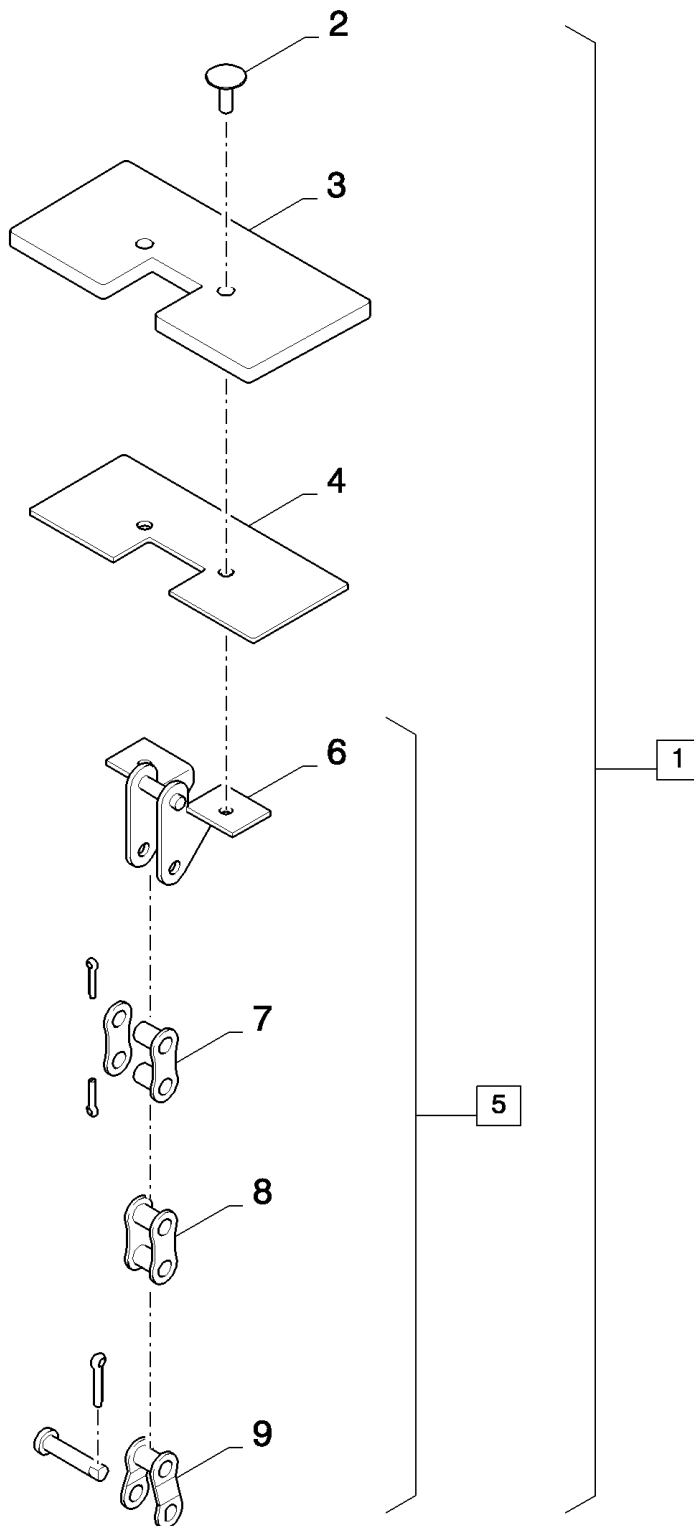

16.219(01) TAILINGS ELEVATORS

сылка	Номер детали	Кол-во	Описание
1	86512443	4	BOLT, CARRIAGE, Short NK, M8 x 35, CI8.8, Full Thd, M8x35
2	140016	20	WASHER, M8 x 16 x 1.6,
3	84981025	1	PLATE,
4	9706690	14	NUT, M8, CI 8,
5	86548974	4	FLANGE,
6	84992001	1	BEARING ASSY,
7	322358	16	WASHER, SPRING, Belleville, M8,
8	86629542	6	NUT, LOCK, M8 x 1.25, CI 8,
9	84981356	1	PLATE,
10	84992002	1	BEARING ASSY,
11	412126	1	NUT, LOCK, M12 x 1.75, CI 8,
12	378245	1	WASHER, M13 x 28 x 2 Thk,
13	334970	1	PINION, IDLER,
14	84981208	1	SUPPORT,
15	334682	1	BOLT, CARRIAGE, Short NK, M12 x 50, CI8.8, Full Thd,
16	120104	6	BOLT, Hex, M8 x 20, 8.8,
17	11068376	2	RING, SNAP, M35, Ext x 1.5 Thk,
18	87724884	1	SPROCKET,
19	84981295	1	SHAFT,
20	354775	1	KEY, M10 x 8 x 40, Par,
21	170030	2	KEY, M8 x 7 x 32, Par,
22	84981212	1	SPROCKET, DRIVEN,
23	444976	AR	WASHER, M26 x 45 x 2 Thk,
24	370002	1	RING, SNAP, M25, Ext,
25	216820	1	CHAIN, (34, 35)
26	370003	1	RING, SNAP, M30, Ext,
27	444974	2	WASHER,
28	84981030	1	SPROCKET, DRIVEN,
29	140108	1	WASHER,
30	9511041	1	FLANGE,
31	210043	1	BEARING, BALL,
32	80423768	1	PLATE,
33	120103	4	BOLT, Hex, M8 x 16, 8.8,
34	25805	63	LINK, CONNECTING,
35	25194	1	LINK, CONNECTING,