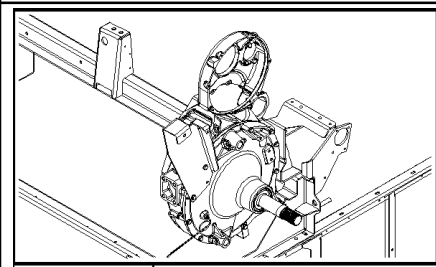

02.234(01) MAIN SHAFT ON ENGINE

02.234(01) MAIN SHAFT ON ENGINE

сылка	Номер детали	Кол-во	Описание
1	84455234	1	DISC,
2	84441185	1	BEARING ASSY,
3	450679	1	COUPLING, FLEXIBLE,
4	84455261	1	SHAFT,
5	84459847	1	TUBE,
6	84457208	1	HOUSING,
7	9513759	5	PLUG,
8	428162	1	BEARING ASSY,
9	433833	1	SEALRING,
10	87319033	1	CONNECTOR, HYD.,
11	84462621	1	TUBE,
12	9837759	1	CLAMP,
13	9512290	1	RIVET, Pop, M4.8 x 18,
14	84814929	1	NIPPLE, LUBE,
15	87333718	1	SUPPORT,
16	84817004	1	CONNECTOR, HYD.,
17	325829	7	BOLT, Hex, M10 x 45, 8.8,
18	43144	2	BOLT, Hex, M10 x 70, 8.8,
19	120074	2	BOLT, Hex, M10 x 90, 8.8,
20	86512142	8	SCREW, Hex Soc Hd, M12 x 30, 12.9,
21	9819596	6	SCREW,
22	140045	13	WASHER, SPRING, Belleville, M10,
23	140046	8	WASHER, SPRING, Belleville, M12,
24	393062	3	WASHER, M17 x 45 x 0.9 Thk,
25	322359	1	WASHER, SPRING, Belleville, M20,
26	100016	1	NUT, M10, CI 8,
27	100020	6	NUT, M16, CI 8,
28	9706694	1	NUT, M20, CI 8,
29	322356	1	WASHER, BELLEVILLE, M5.1 x 12 x 1.85, HDN,