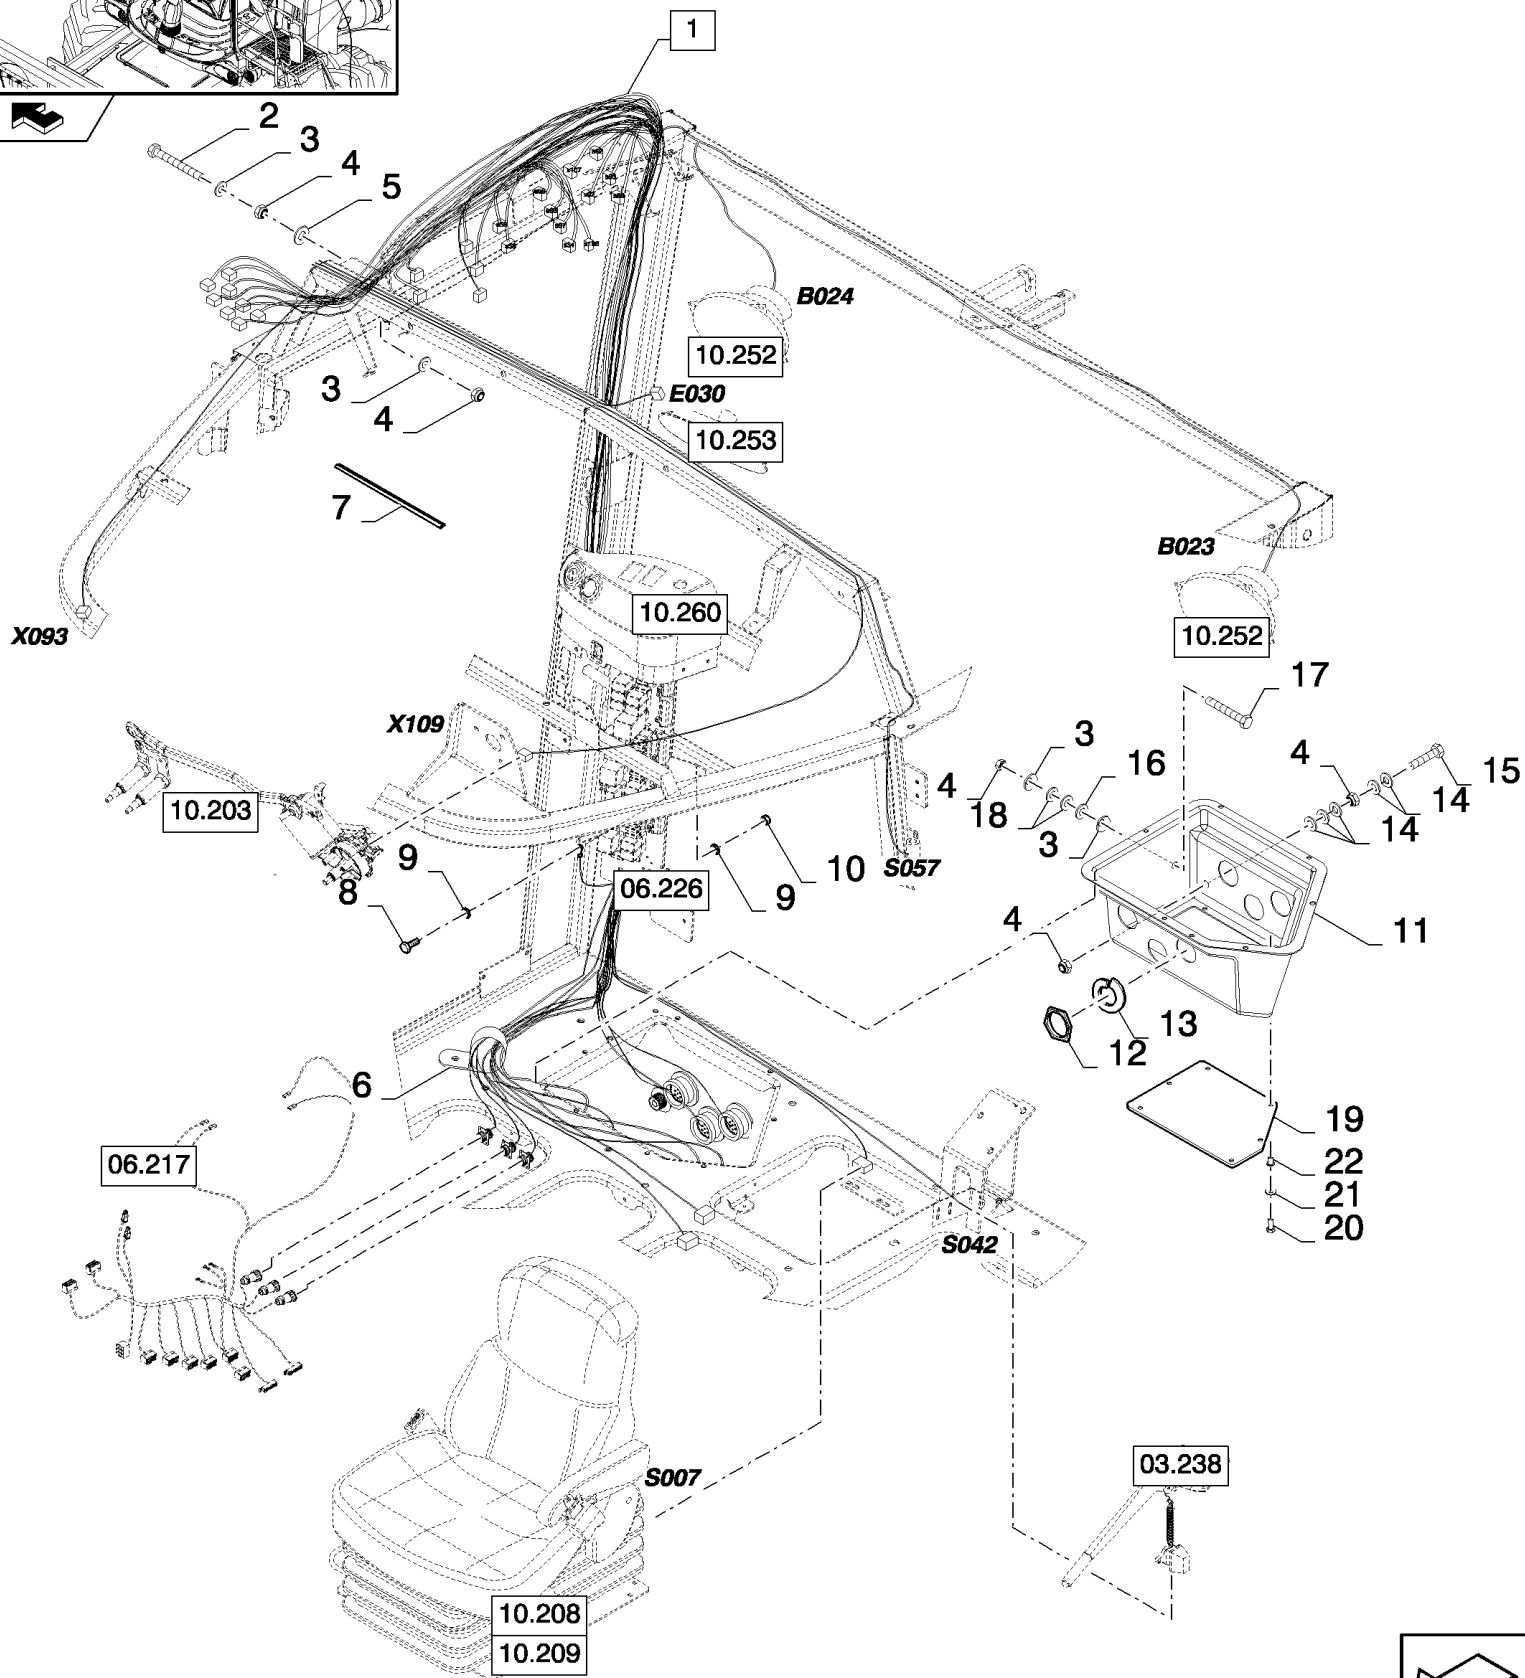

06.254(01) CAB, MAIN WIRING HARNESS

сылка	Номер детали	Кол-во	Описание
1	87742089	1	HARNESS, WIRE, (11 to 22), SEE FIGURE 06.505
2	86977790	1	SCREW, Hex, M6 x 45, 8.8,
3	322357	4	WASHER, SPRING, Belleville, M6,
4	9706755	5	NUT, M6, CI 8,
5	9824259	1	WASHER, M6 x 12 x 1.6,
6	86628564	1	CLAMP, 1 1/4", Insul, 3/8" Bolt,
7	80401310	1	PROFILE, L=0.5M
8	44334	1	SCREW, Cross Pan Hd, M4 x 12,
9	322355	2	WASHER, Belleville, M4,
10	100012	1	NUT, M4, CI 8,
11	87055523	1	JUNCTION BOX,
12	636666	9	NUT, 1 11/16"-18,
13	636665	9	WASHER, LOCK, M43 x 4.75 x 1.575 Thk,
14	412649	5	WASHER, SPRING, Belleville, M6,
15	120101	1	BOLT, Hex, M6 x 30, 8.8, Full Thd,
16	86588450	1	WASHER, M6 x 12 x 1.6 Thk,
17	120102	1	SCREW, Hex, M6 x 40, 8.8, Full Thd,
18	140040	2	WASHER, M6 x 22 x 2,
19	84807744	1	COVER,
20	412064	6	SCREW, Hex, M4 x 16, 8.8, Full Thd,
21	322355	6	WASHER, Belleville, M4,
22	84814233	6	FASTENER,