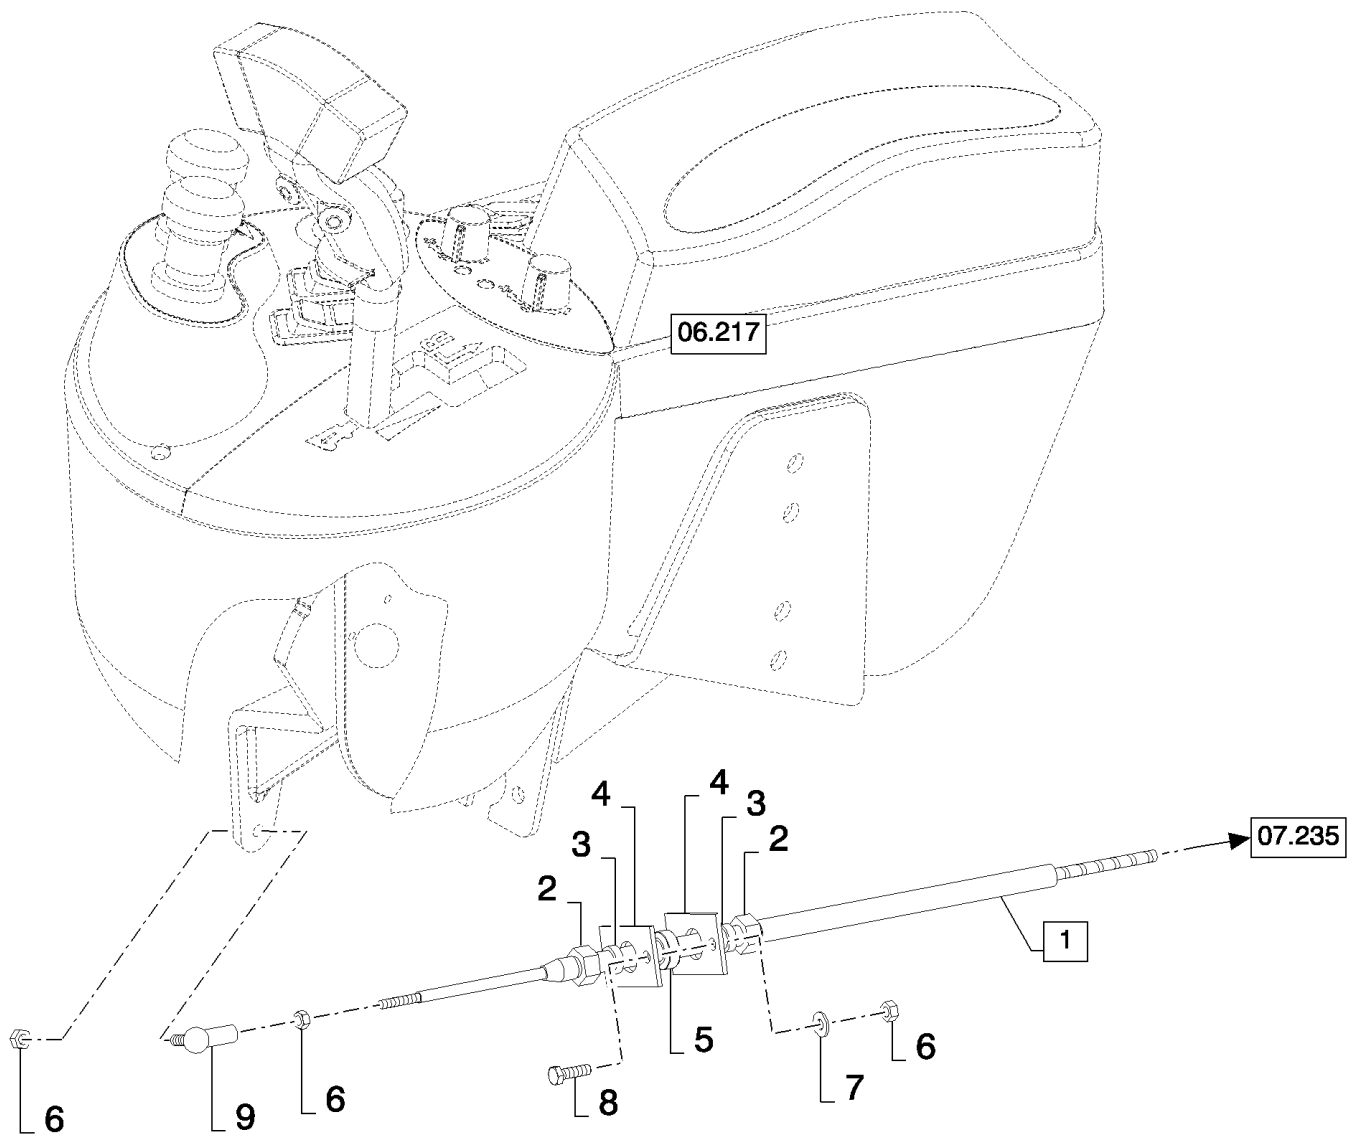

10.258(01) HYDROSTATIC CABLE

CSX7080 D660 - COMBINE (9/08-)

10.258(01) HYDROSTATIC CABLE

сылка	Номер детали	Кол-во	Описание
1	84807922	1	CABLE, (2 to 6)
2	354145	4	NUT, M12x1
3	750159	4	BUSHING,
4	9508941	4	PLATE,
5	750158	2	BALL JOINT,
6	9706755	5	NUT, M6, CI 8,
7	322357	2	WASHER, SPRING, Belleville, M6,
8	120100	2	BOLT, Hex, M6 x 20, 8.8,
9	412531	1	BALL JOINT,