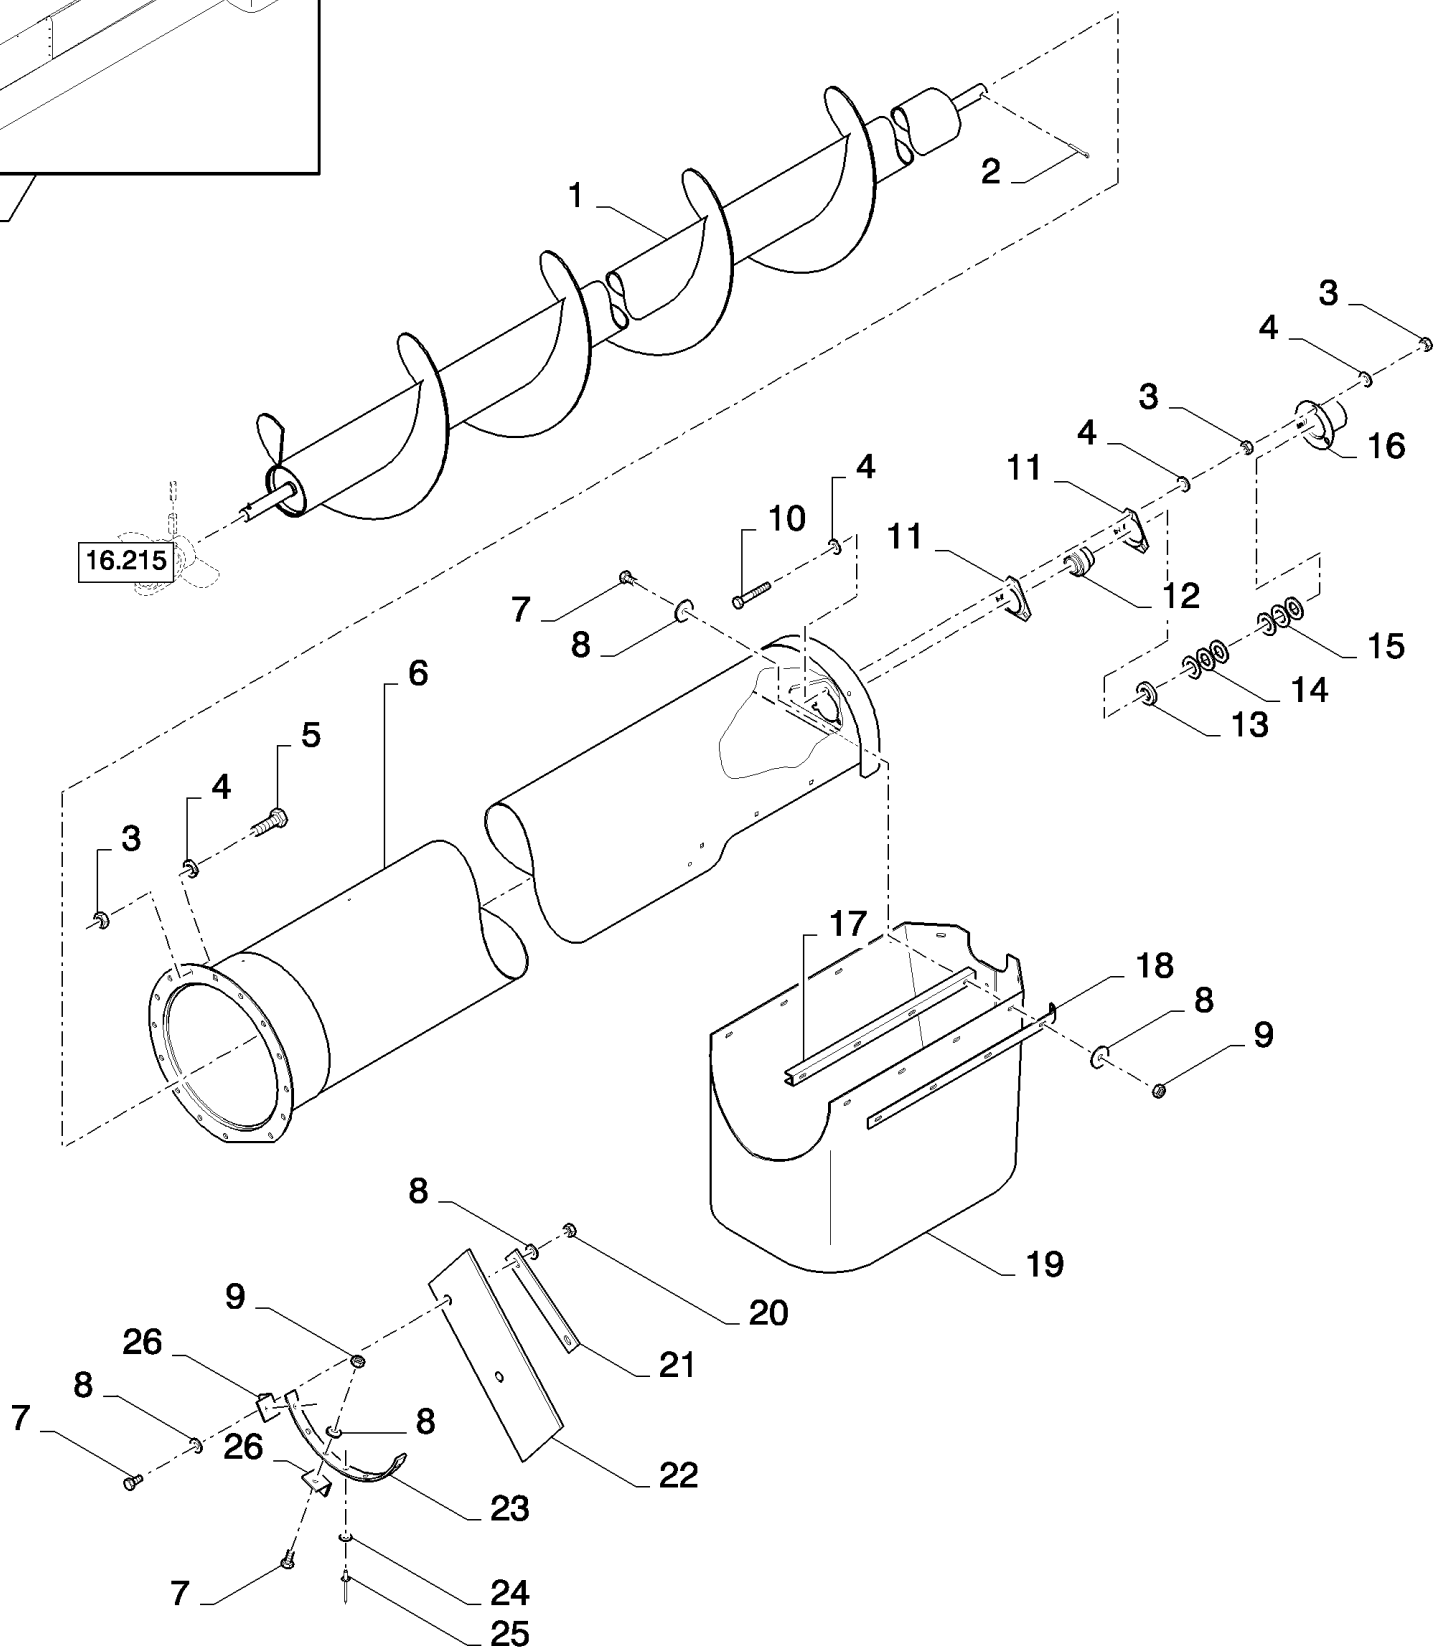

16.216(01) UNLOADING AUGER

16.216(01) UNLOADING AUGER

сылка	Номер детали	Кол-во	Описание
1	84023189	1	AUGER, , FOR 4.65M ONLY
1	84056827	1	AUGER, , FOR 5.20M ONLY
1	84814984	1	AUGER, , FOR 3.85M ONLY
2	14610270	1	PIN, LOCK, M10 x 45, Slotted,
3	100016	21	NUT, M10, CI 8,
4	140045	24	WASHER, SPRING, Belleville, M10,
5	43138	15	BOLT, Hex, M10 x 20, 8.8, Full Thd,
6	87683161	1	TUBE, , FOR 4.65M ONLY
6	87683163	1	TUBE, , FOR 5.20M ONLY
6	87683166	1	TUBE, , FOR 3.85M ONLY
7	120100	15	BOLT, Hex, M6 x 20, 8.8,
8	322357	28	WASHER, SPRING, Belleville, M6,
9	9706755	13	NUT, M6, CI 8,
10	120112	3	BOLT, Hex, M10 x 40, 8.8, Full Thd,
11	86548970	2	FLANGE,
12	325106	1	BEARING, BALL,
13	84814900	1	WASHER,
14	84814901	3	WASHER,
15	441176	3	WASHER, M31 x 45 x 0.8 Thk,
16	84807620	1	COVER,
17	84443764	1	SUPPORT,
18	84814934	2	PLATE, FIXING,
19	87572294	1	CANVAS,
20	353308	2	NUT, M6 x 1, CI 8,
21	84814935	1	PLATE,
22	84814953	1	CANVAS,
23	455862	1	SUPPORT,
24	335872	7	WASHER, M4 x 15 x 2 Thk,
25	NS	7	NOT SERVICED, Rivet
26	84814930	2	BRACKET,