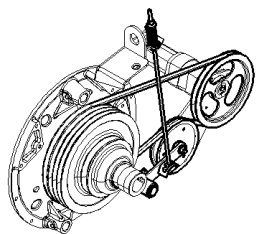

02.230(01) HYDRAULIC PUMP DRIVE

02.230(01) HYDRAULIC PUMP DRIVE

сылка	Номер детали	Кол-во	Описание
1	84980773	1	PULLEY,
2	427456	1	BELT,
3	356728	1	PROTECTION CAP,
4	9817602	1	SPRING,
5	913108	1	INDICATOR,
6	442398	1	GUIDE,
7	9839871	1	HALF-PULLEY,
8	330737	1	HALF-PULLEY,
9	84071951	1	BUSHING,
10	84459029	1	ARM, (24)
11	443898	1	BEARING, BALL,
12	84980749	1	SHAFT,
13	84459088	1	STUD,
14	754131	1	GUIDE,
15	9706685	2	NUT, M12, CI 8,
16	300389	1	BOLT, Hex, M12 x 35, 8.8, Full Thd,
17	412141	1	NUT, LOCK, M10 x 1.5, CI 8,
18	140046	1	WASHER, SPRING, Belleville, M12,
19	370003	1	RING, SNAP, M30, Ext,
20	140110	1	WASHER, M31 x 40,
21	140108	4	WASHER,
22	84000016	1	WASHER, M12 x 30 x 5 Thk,
23	9706693	1	BOLT, Hex, M12 x 60, 8.8,
24	420410	2	BUSHING,
25	86508568	3	SCREW, Hex, M6 x 16, 8.8,
26	322357	3	WASHER, SPRING, Belleville, M6,
27	9706755	3	NUT, M6, CI 8,