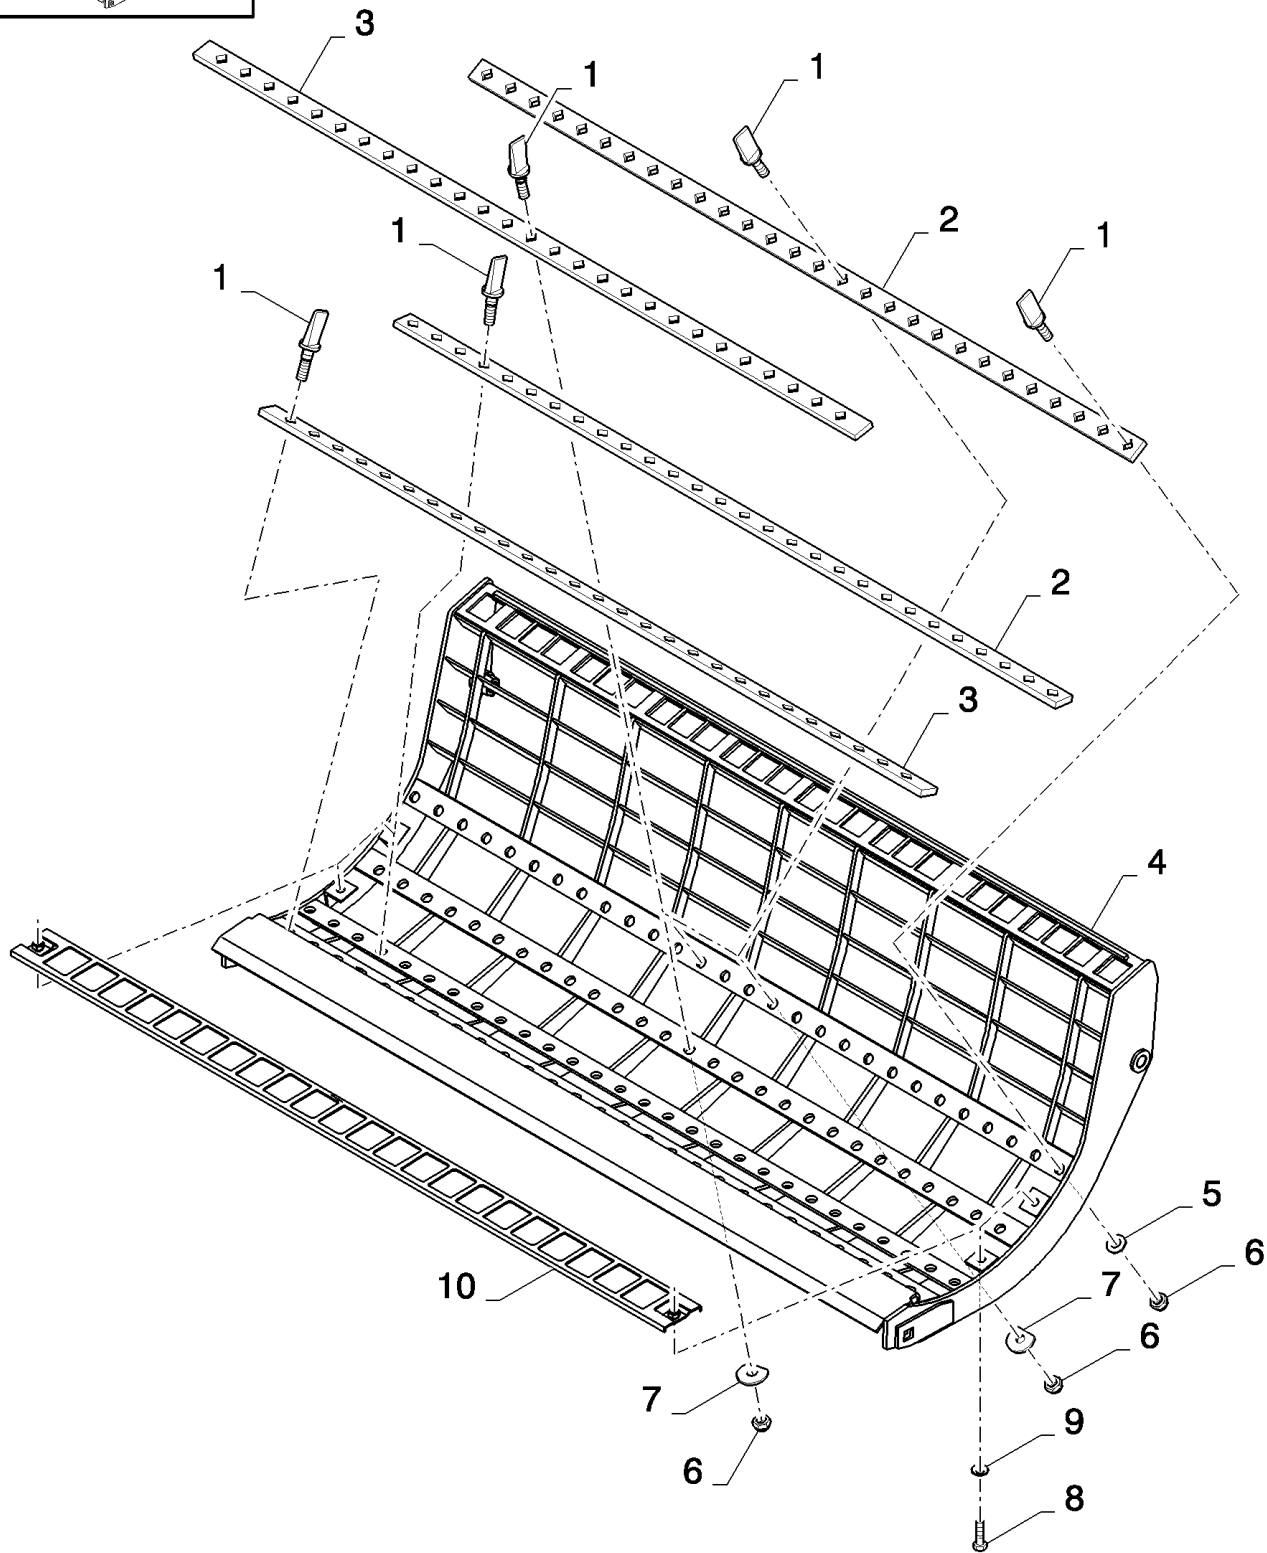

CSX7080 D660 - COMBINE (9/08-)

14.221(01) SPIKE TOOTH CONCAVE 56

сылка	Номер детали	Кол-во	Описание
1	396935	68	TOOTH, RICE, , FOR CSX7040, CSX7050 AND CSX7060 ONLY
1	396935	81	TOOTH, RICE, , FOR CSX7070 AND CSX7080 ONLY
2	399656	2	LATH,
3	399655	2	LATH, , FOR CSX7040, CSX7050 AND CSX7060 ONLY
3	411304	2	PLATE, FIXING, , FOR CSX7070 AND CSX7080 ONLY
4	84452141	1	CONCAVE, , FOR CSX7040, CSX7050 AND CSX7060 ONLY
4	84437361	1	CONCAVE, , FOR CSX7070 AND CSX7080 ONLY
5	394631	64	WASHER, M17 x 34 x 4, HT, , FOR CSX7040, CSX7050 AND CSX7060 ONLY
5	394631	78	WASHER, M17 x 34 x 4, HT, , FOR CSX7070 AND CSX7080 ONLY
6	86000441	68	NUT, M16 x 2, CI 8, , FOR CSX7040, CSX7050 AND CSX7060 ONLY
6	86000441	81	NUT, M16 x 2, CI 8, , FOR CSX7070 AND CSX7080 ONLY
7	333041	4	WASHER, 16.5MM
8	43138	4	BOLT, Hex, M10 x 20, 8.8, Full Thd,
9	140045	4	WASHER, SPRING, Belleville, M10,
10	84038643	2	GRILLE,