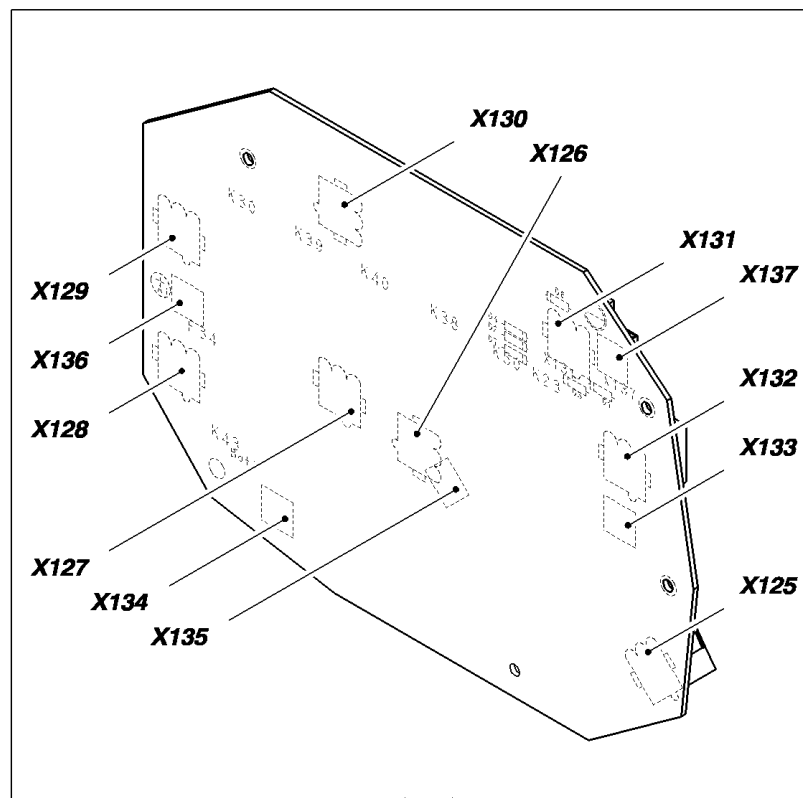

06.236(01) PRINTED CIRCUIT

06.236(01) PRINTED CIRCUIT

сылка	Номер детали	Кол-во	Описание
1	84032356	1	FUSE,
2	84441163	1	BOARD, PRINTED CIRCUIT,
3	9504308	9	FUSE,
4	9811773	1	FUSE, 10 Amp,
5	86529089	6	RELAY,
6	86509590	7	RELAY,
7	9504310	2	FUSE,