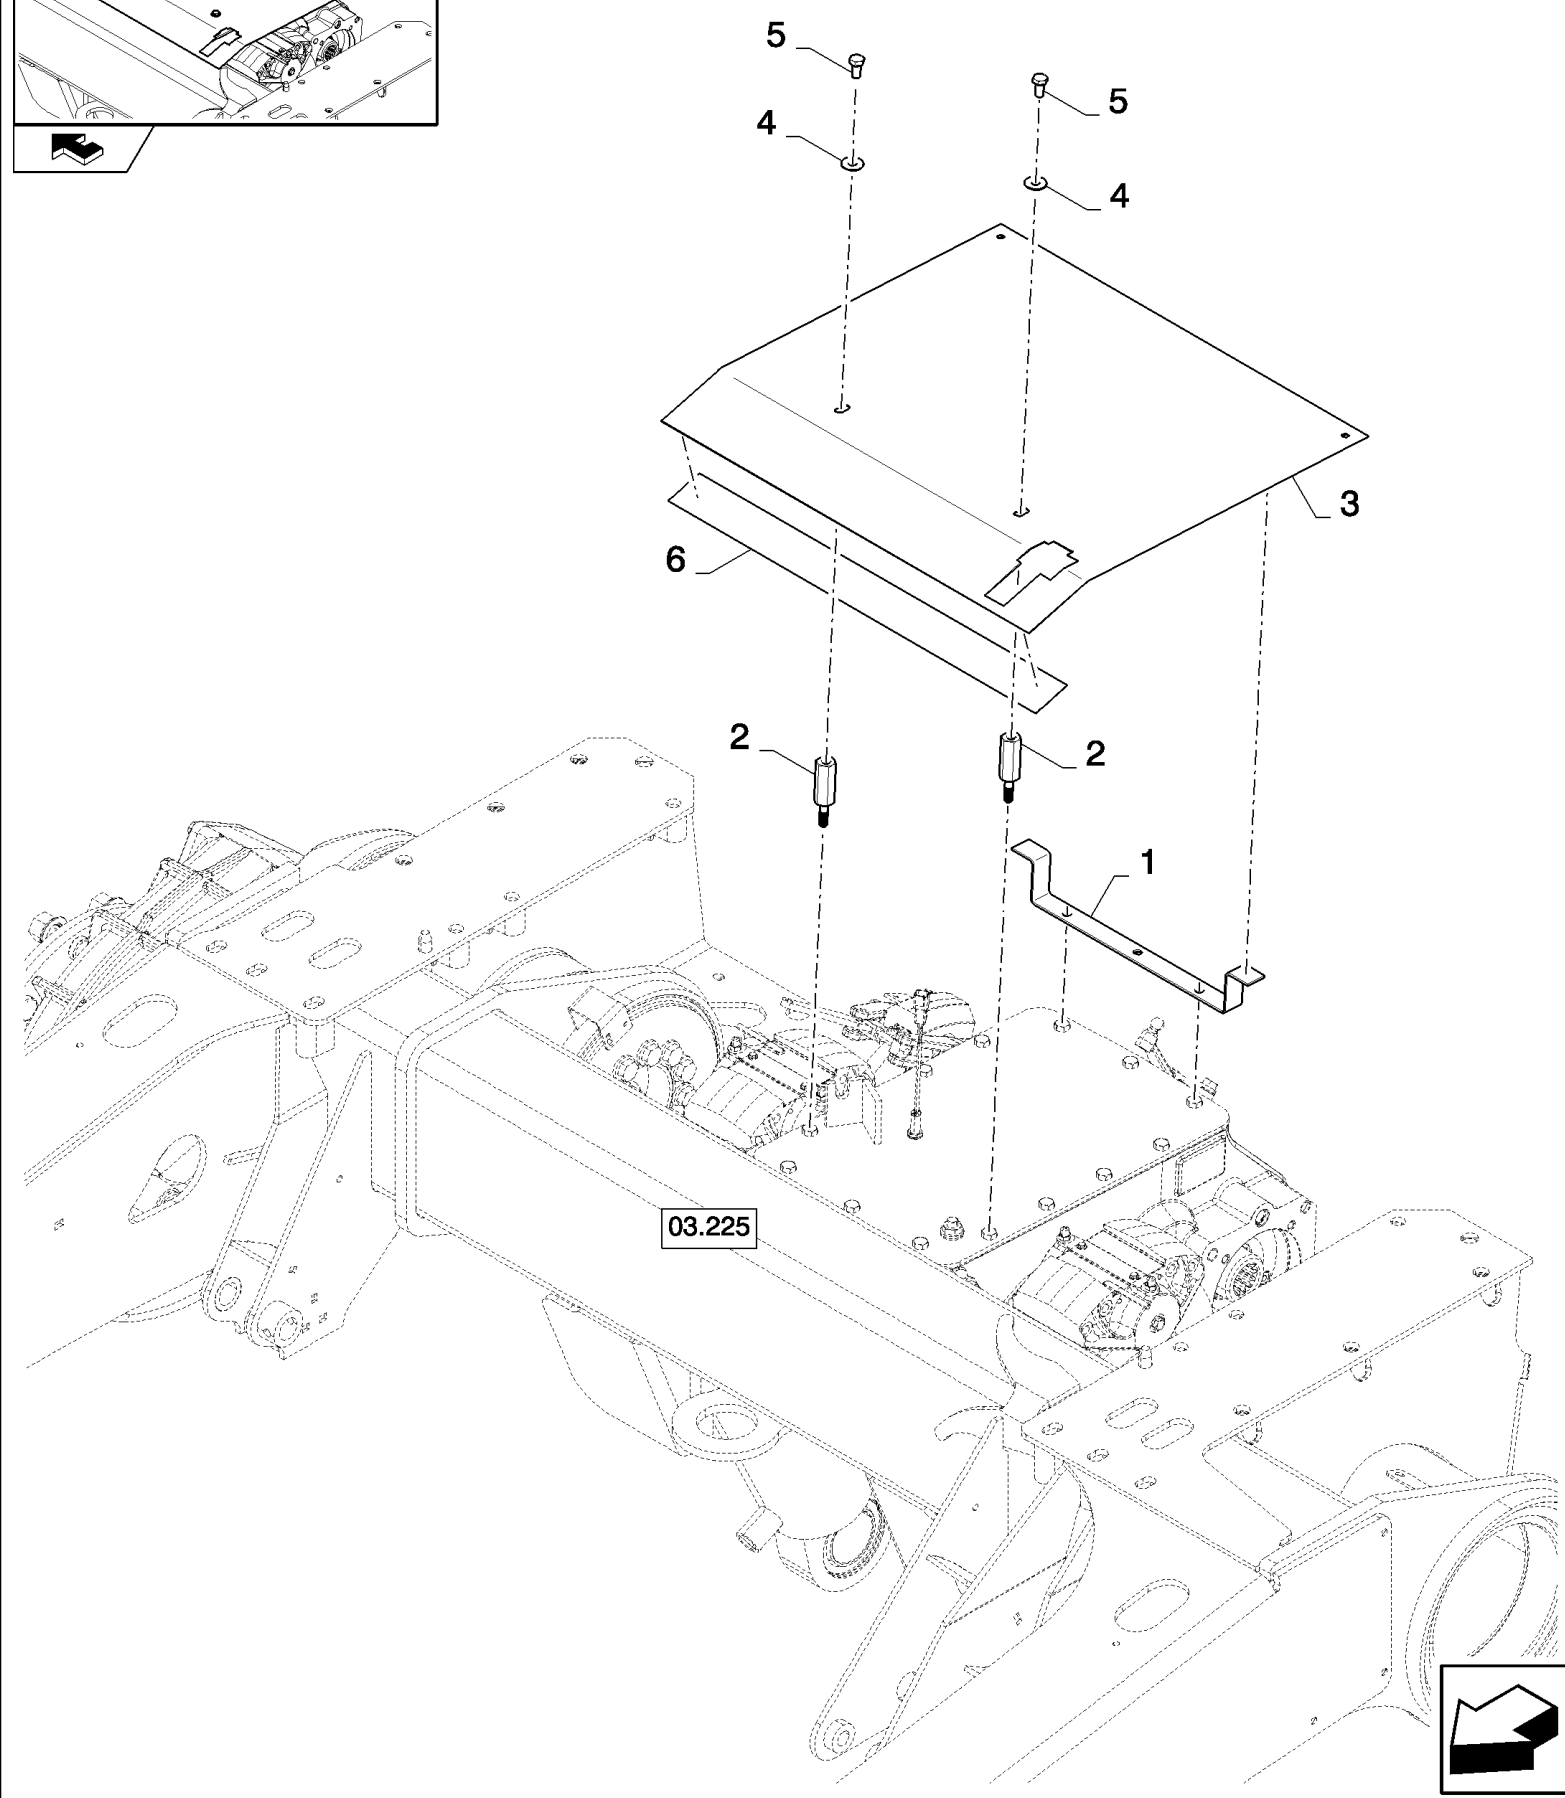

04.204(01) GEARBOX AND BRAKE PROTECTIONS - FOR LATERALE ONLY

04.204(01) GEARBOX AND BRAKE PROTECTIONS - FOR LATERALE ONLY

сылка	Номер детали	Кол-во	Описание
1	84075330	1	BRACKET,
2	84075338	2	SCREW,
3	87585974	1	PROTECTING COVER,
4	412650	2	WASHER, SPRING, Belleville, M8,
5	120103	2	BOLT, Hex, M8 x 16, 8.8,
6	401311	1	HOSE, PROTECTION, L=0.46M