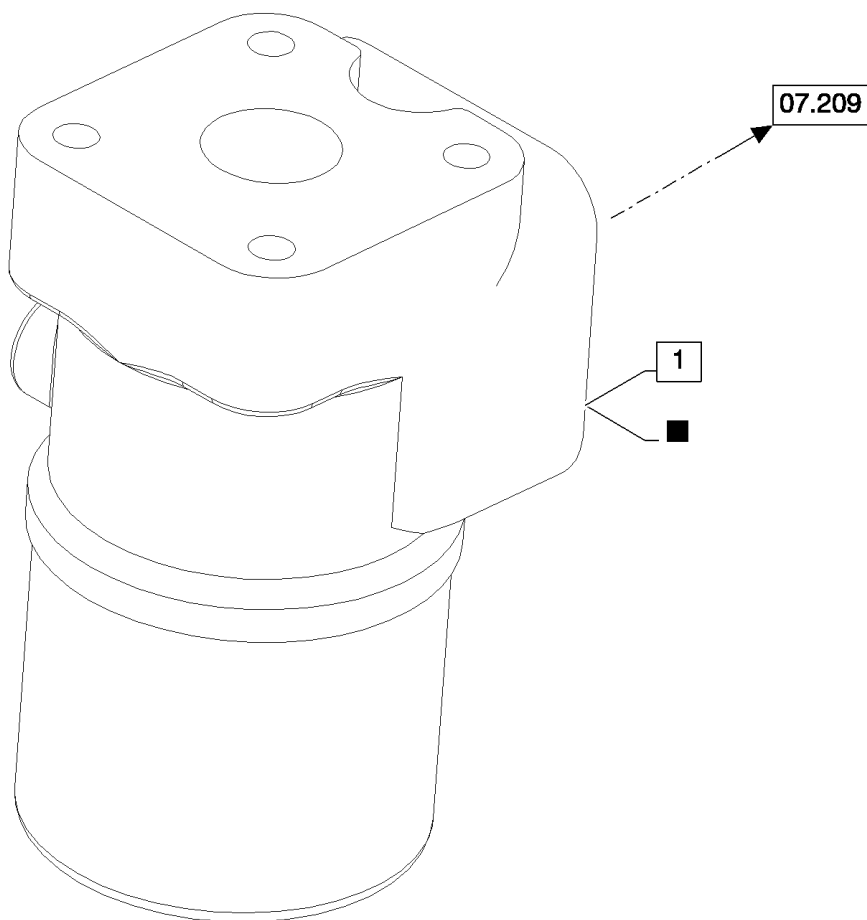

CSX7080 D660 - COMBINE (9/08-)

07.245(01) STEERING VALVE - FOR ADJUSTABLE STEERING AXLE AND ADJUSTABLE STEERING AXLE HIGH CENTER

сылка	Номер детали	Кол-во	Описание
1	84458934	1	VALVE, HYDRAULIC, (2)
2	84053469	1	KIT, SEALS,