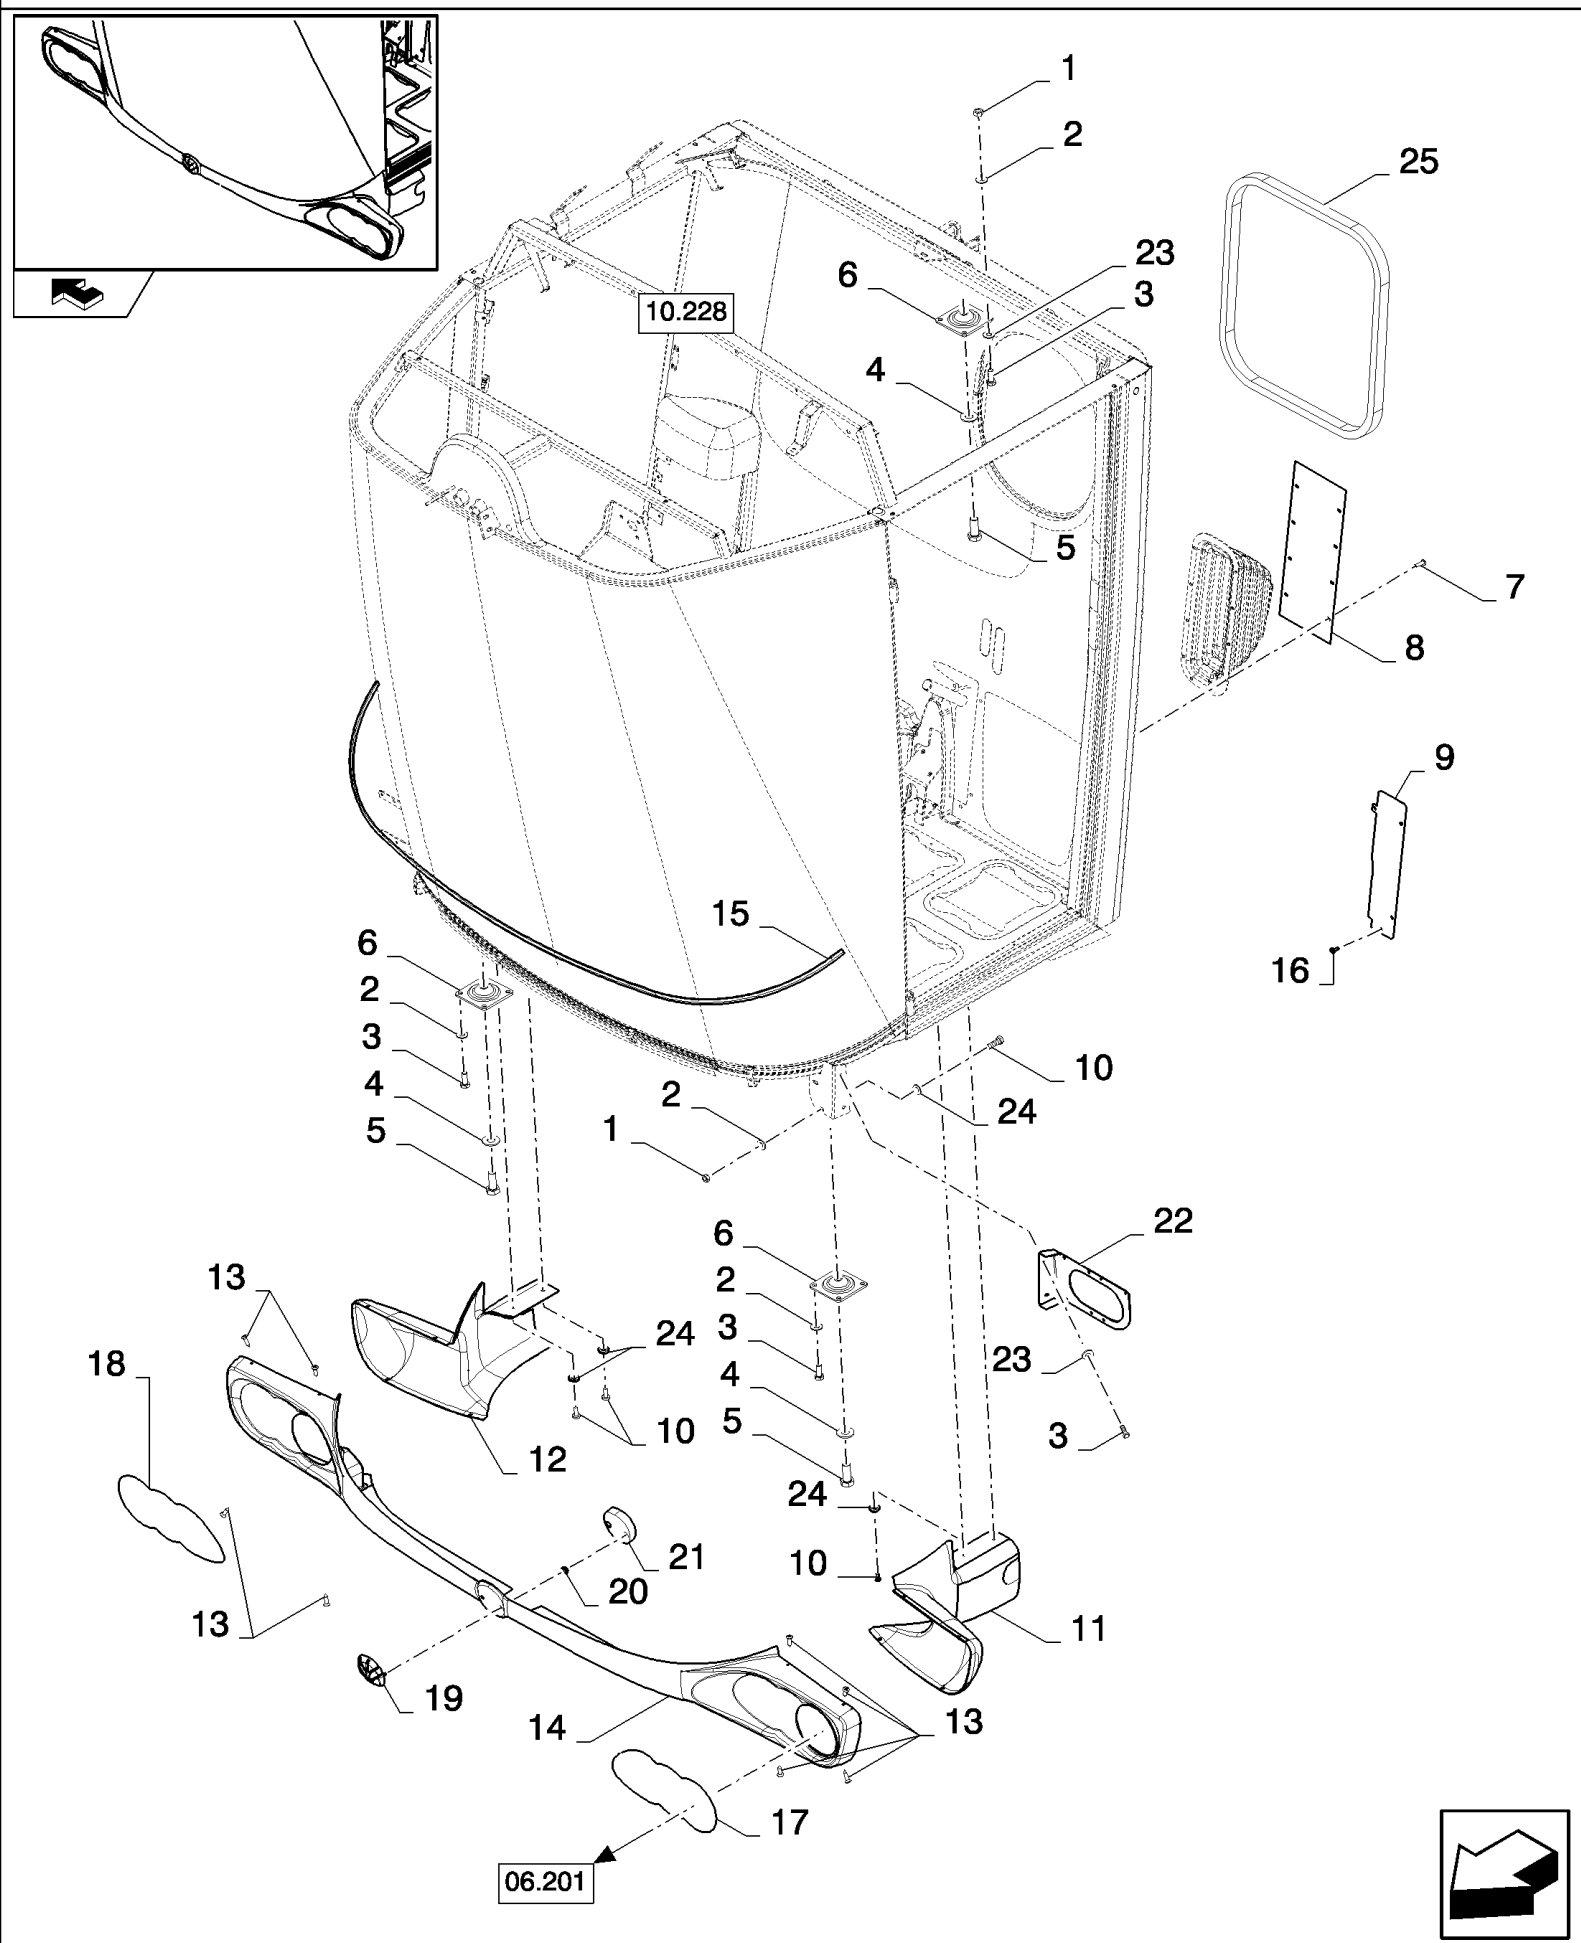

10.211(01) CAB MOUNTING GROUP

CSX7080 D660 - COMBINE (9/08-)

10.211(01) CAB MOUNTING GROUP

сылка	Номер детали	Кол-во	Описание
1	9706690	6	NUT, M8, CI 8,
2	322358	14	WASHER, SPRING, Belleville, M8,
3	120104	14	BOLT, Hex, M8 x 20, 8.8,
4	140046	3	WASHER, SPRING, Belleville, M12,
5	9706687	3	BOLT, Hex, M12 x 30, 8.8, Full Thd,
6	84053736	3	DAMPER,
7	9512968	8	RIVET,
8	87357728	1	CANVAS,
9	87352135	1	PLATE,
10	86508568	8	SCREW, Hex, M6 x 16, 8.8,
11	84447090	1	SKIRT, LH
12	84447091	1	SKIRT, RH
13	86511042	8	SCREW, Cross Pan Hd, M4 x 16,
14	84447092	1	SKIRT, , FOR CSX7040, CSX7050 AND CSX7060 ONLY
14	84447089	1	SKIRT, , FOR CSX7070 AND CSX7080 ONLY
14	87729648	1	BEZEL, , FOR CSX7050 AND CX7060 LATERALE VERSION ONLY
15	9501985	1	STRIP, RUBBER, L=2M
16	412491	4	SCREW,
17	84447094	1	DECAL,
18	84447093	1	DECAL,
19	84447098	1	MAKERS BADGE,
20	86625060	2	NUT, Self, Threading, 1/4",
21	84447432	1	SEAL,
22	84448480	1	SUPPORT,
23	86511315	6	WASHER, M8 x 16 x 1.6,
24	322357	8	WASHER, SPRING, Belleville, M6,
25	84037659	1	BAND,