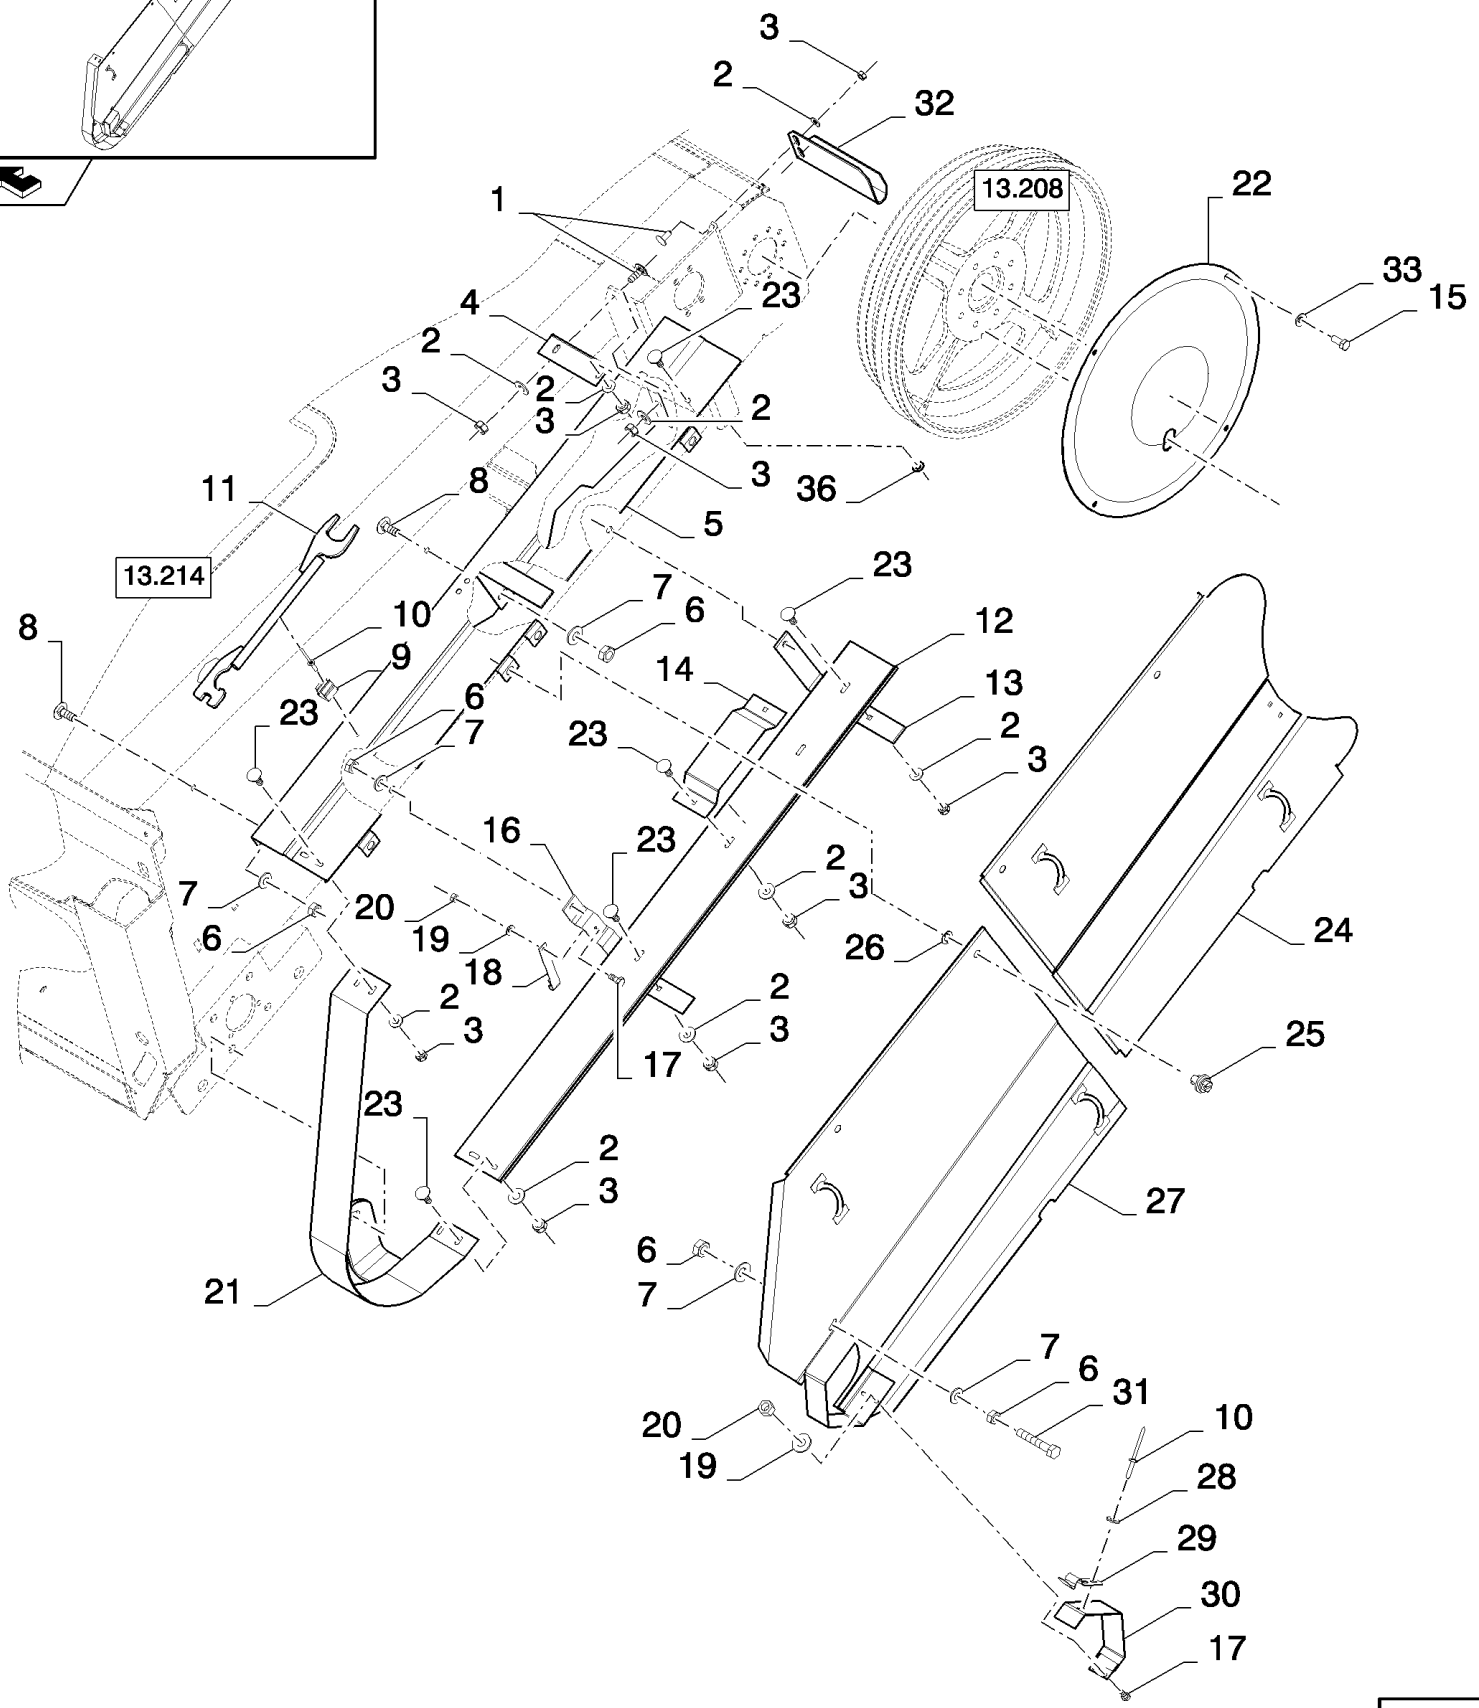

13.221(01) STRAW ELEVATOR , SHIELDS LH

13.221(01) STRAW ELEVATOR , SHIELDS LH

сылка	Номер детали	Кол-во	Описание
1	86512420	5	BOLT, CARRIAGE, Short NK, M8 x 20, CI8.8, Full Thd,
2	322358	15	WASHER, SPRING, Belleville, M8,
3	9706690	15	NUT, M8, CI 8,
4	87627131	1	SUPPORT,
5	87649011	1	SHIELD,
6	100016	10	NUT, M10, CI 8,
7	140045	12	WASHER, SPRING, Belleville, M10,
8	338949	1	BOLT, CARRIAGE, Short NK, M10 x 25, CI8.8, Full Thd,
9	323307	1	CLAMP,
10	445394	3	RIVET, Pop, M4.8 x 12.7,
11	84431038	1	KEY, LOCK,
12	84981513	1	SHIELD,
13	84981515	1	BRACKET,
14	84004143	1	BRACKET,
15	120104	4	BOLT, Hex, M8 x 20, 8.8,
16	84981512	1	BRACKET,
17	86508568	3	SCREW, Hex, M6 x 16, 8.8,
18	84072277	1	HOOK,
19	322357	3	WASHER, SPRING, Belleville, M6,
20	9706755	3	NUT, M6, CI 8,
21	87649028	1	SHIELD,
22	84981403	1	SHIELD,
23	86619060	10	BOLT, CARRIAGE, Short NK, M8 x 16, CI8.8, Full Thd,
24	87655186	1	SHIELD,
25	89514603	4	LOCK,
26	9514605	4	WASHER, LOCK, M9.8 x 18.5,
27	87655188	1	SHIELD,
28	86588450	2	WASHER, M6 x 12 x 1.6 Thk,
29	9801069	1	LATCH,
30	84981539	1	SHIELD,
31	120070	1	BOLT, Hex, M10 x 60, 8.8,
32	84982310	1	PLATE,
33	412650	4	WASHER, SPRING, Belleville, M8,