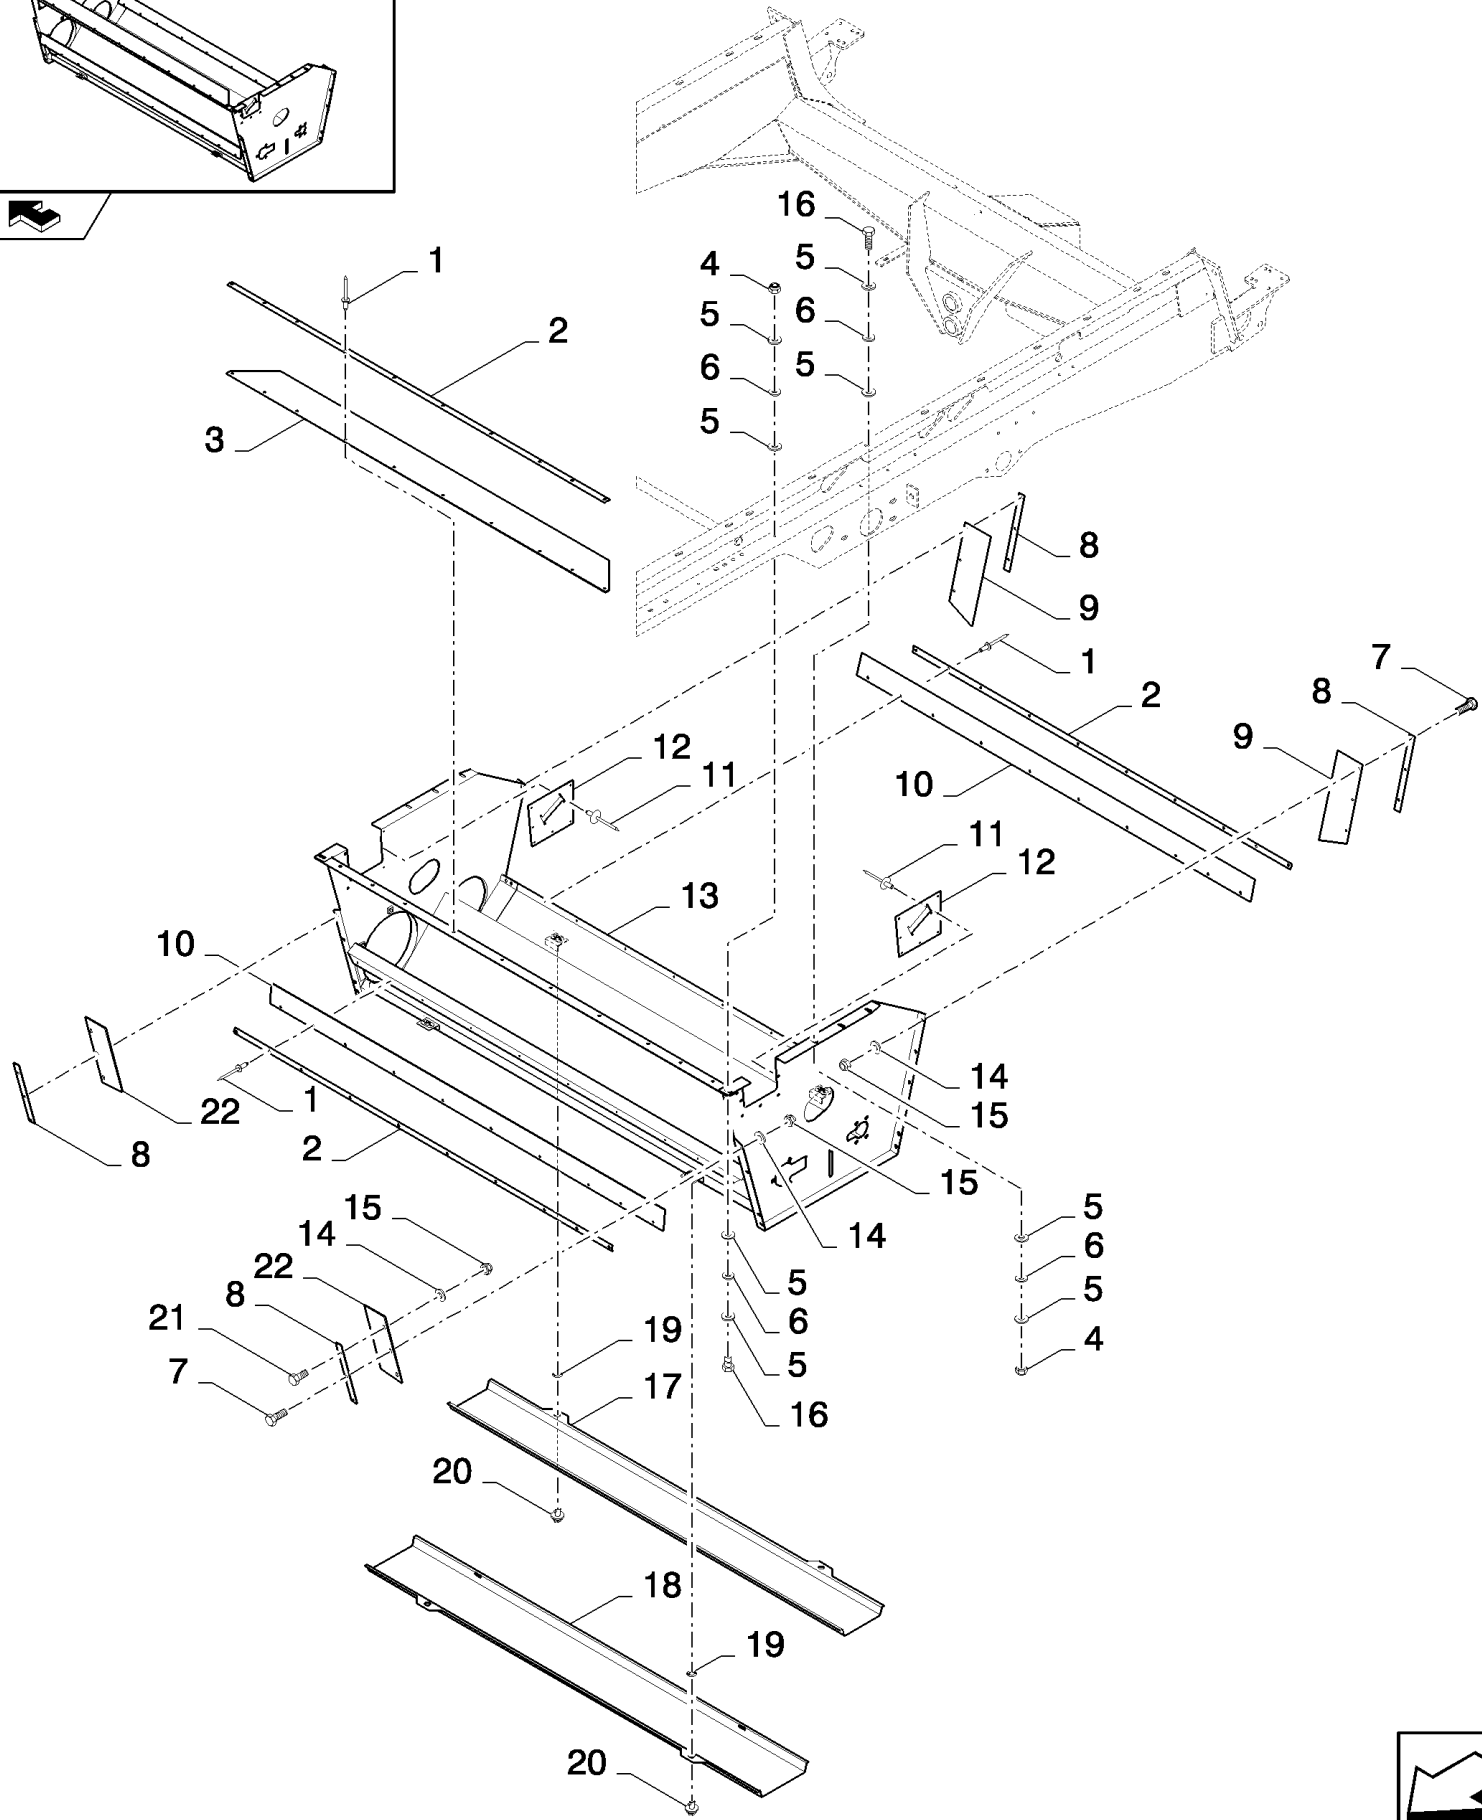

15.207(01) AUGER HOUSING

15.207(01) AUGER HOUSING

сылка	Номер детали	Кол-во	Описание
1	445395	AR	RIVET, Pop, M4.8 x 18.1,
2	9815946	3	PLATE, FIXING, , FOR CSX7040, CSX7050, CSX7050 HILLSIDE AND CSX7060 ONLY
2	84989728	3	PLATE, FIXING, , FOR CSX7070 AND CSX7080 ONLY
3	84989811	1	CANVAS, , FOR CSX7040, CSX7050, CSX7050 HILLSIDE AND CSX7060 ONLY
3	84023434	1	CANVAS, , FOR CSX7070 AND CSX7080 ONLY
4	86629542	8	NUT, LOCK, M8 x 1.25, CI 8,
5	140041	32	WASHER, M8 x 28 x 3,
6	190132	16	WASHER, 9MM
7	120100	AR	BOLT, Hex, M6 x 20, 8.8,
8	9811571	4	MOLDING, , FOR FIXED CLEANING SHOE ONLY
8	87669501	4	SLAT, , FOR SMART SIEVE ONLY
9	87758091	2	CANVAS, , FOR FIXED CLEANING SHOE ONLY
9	87669499	2	SEAL PROTECTION, , FOR SMART SIEVE ONLY
10	918145	2	CANVAS, , FOR CSX7040, CSX7050, CSX7050 HILLSIDE AND CSX7060 ONLY, FOR FIXED CLEANING SHOE ONLY
10	87669497	2	CANVAS, , FOR CSX7040, CSX7050, CSX7050 HILLSIDE AND CSX7060 ONLY, FOR SMART SIEVE ONLY
10	84989681	2	CANVAS, , FOR FIXED CLEANING SHOE ONLY, FOR CSX7070 AND CSX7080 ONLY
10	87669498	2	CANVAS, , FOR CSX7070 AND CSX7080 ONLY, FOR SMART SIEVE ONLY
11	9512968	14	RIVET, , FOR FIXED CLEANING SHOE ONLY
12	9509843	2	CANVAS, , FOR FIXED CLEANING SHOE ONLY
13	84989636	1	HOUSING, , FOR FIXED CLEANING SHOE ONLY, FOR CSX7040, CSX7050, CSX7050 HILLSIDE AND CSX7060 ONLY
13	87667363	1	SHOE, CROSS AUGER, , FOR CSX7040, CSX7050, CSX7050 HILLSIDE AND CSX7060 ONLY, FOR SMART SIEVE ONLY
13	84989577	1	HOUSING, , FOR FIXED CLEANING SHOE ONLY, FOR CSX7070 AND CSX7080 ONLY
13	87667362	1	SHOE, CROSS AUGER, , FOR CSX7070 AND CSX7080 ONLY, FOR SMART SIEVE ONLY
14	9824259	AR	WASHER, M6 x 12 x 1.6,
15	353308	AR	NUT, M6 x 1, CI 8,
16	386045	8	SCREW, Hex, M8 x 45, 8.8,
17	84989674	1	COVER, , FOR CSX7040, CSX7050, CSX7050 HILLSIDE AND CSX7060 ONLY
17	84989666	1	COVER, , FOR CSX7070 AND CSX7080 ONLY
18	84989677	1	COVER, , FOR CSX7040, CSX7050, CSX7050 HILLSIDE AND CSX7060 ONLY
18	84989667	1	COVER, , FOR CSX7070 AND CSX7080 ONLY
19	9514605	4	WASHER, LOCK, M9.8 x 18.5,
20	89514603	4	LOCK,
21	86508568	AR	SCREW, Hex, M6 x 16, 8.8,
22	87758089	2	SEAL PROTECTION, , FOR FIXED CLEANING SHOE ONLY
22	87669500	2	SEAL PROTECTION, , FOR SMART SIEVE ONLY