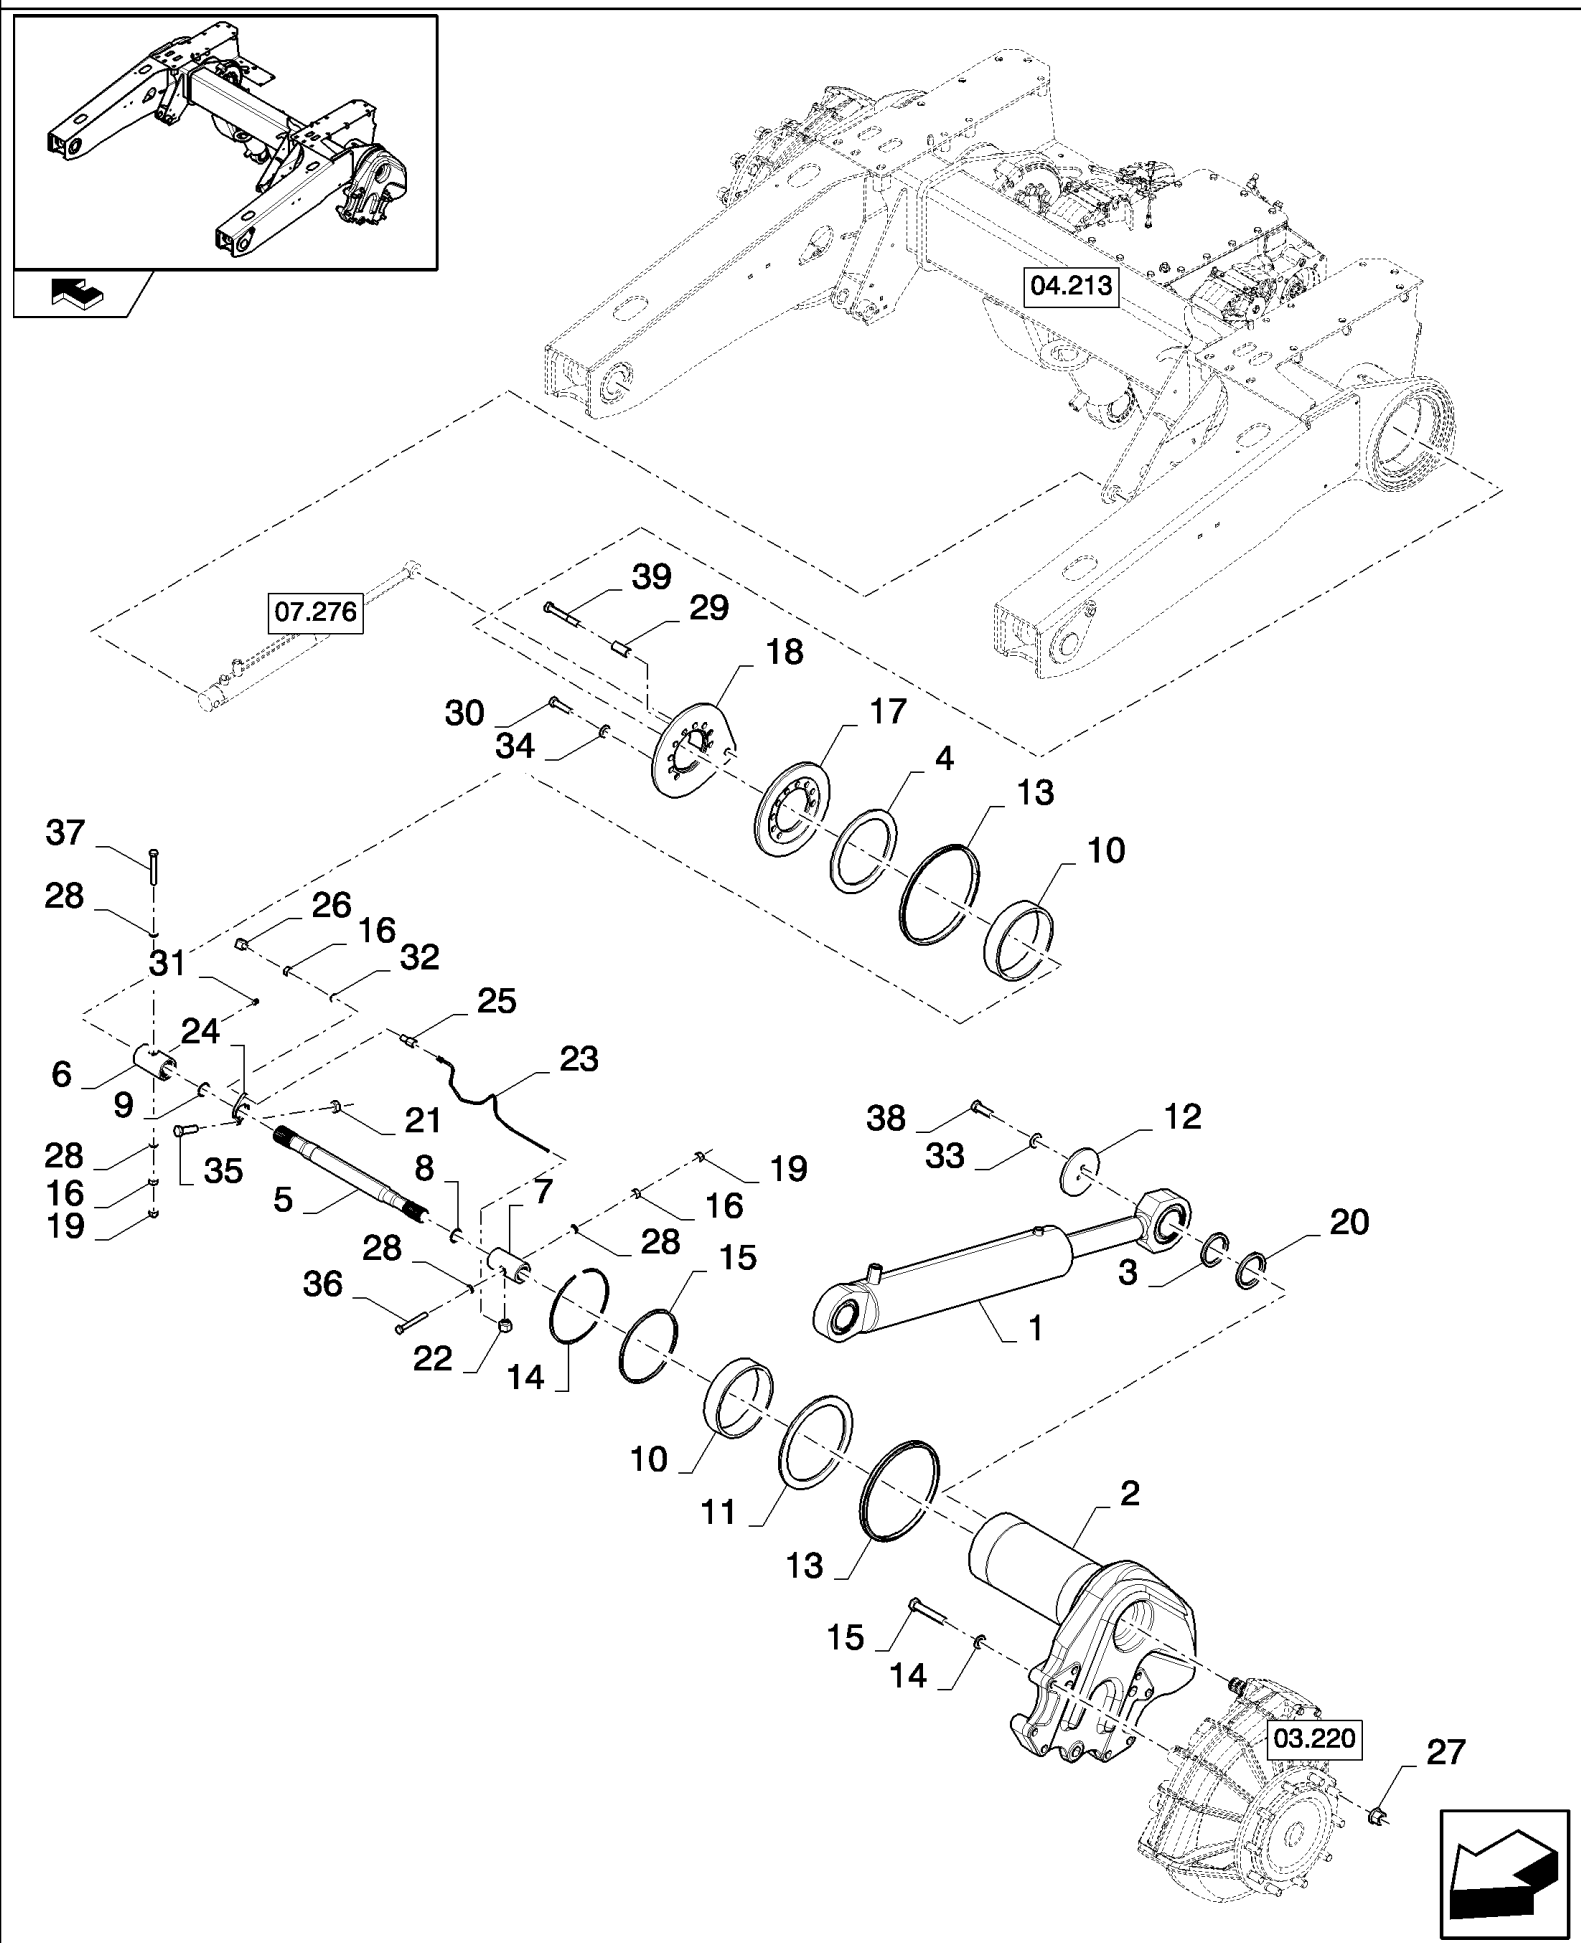

04.214(01) TRACTION BEAM, RH - FOR LATERALE ONLY

сылка	Номер детали	Кол-во	Описание
1	87619132	1	HYDRAULIC CYLINDER,
2	87536910	1	ROCKER ARM,
3	87539689	1	RING,
4	87540766	1	RING,
5	87539693	1	SHAFT, , FOR CSX7050 AND CSX7060 ONLY
5	87539695	1	SHAFT, , FOR CSX7080 ONLY
6	87586665	1	BUSHING, SPLINED,
7	87586667	1	BUSHING, SPLINED,
8	84446911	1	CIRCLIP,
9	84446910	1	RING, SNAP, M40,
10	87540764	2	BUSHING,
11	87540765	1	RING,
12	87539690	1	DISC,
13	87540854	2	SEAL,
14	394632	16	WASHER, M20 x 40 x 4, HT,
15	86508350	16	BOLT, Hex, M20 x 110, 10.9,
16	100016	3	NUT, M10, CI 8,
17	87539686	1	DISC,
18	87539684	1	DISC,
19	100037	2	NUT, M10 x 1.5, CI 8,
20	87539688	1	RING,
21	100012	1	NUT, M4, CI 8,
22	87549913	1	NIPPLE, LUBE,
23	87549909	1	TUBE,
24	87549914	1	PLATE, RETAINING,
25	84817004	1	CONNECTOR, HYD.,
26	323787	1	NIPPLE, LUBE,
27	748961	20	NUT,
28	84439102	4	WASHER, SEALING,
29	87602774	1	BUSHING,
31	312204	1	RING,
32	140045	1	WASHER, SPRING, Belleville, M10,
33	140046	2	WASHER, SPRING, Belleville, M12,
34	394631	10	WASHER, M17 x 34 x 4, HT,
35	412255	1	BOLT, Hex, M4 x 20, 8.8, Full Thd,
36	120073	1	BOLT, Hex, M10 x 80, 8.8,
37	120074	1	BOLT, Hex, M10 x 90, 8.8,
38	300389	2	BOLT, Hex, M12 x 35, 8.8, Full Thd,
39	84036080	3	BOLT, Hex, M16 x 110, 10.9,
30	9828248	7	BOLT, Hex, M16 x 60, 10.9,