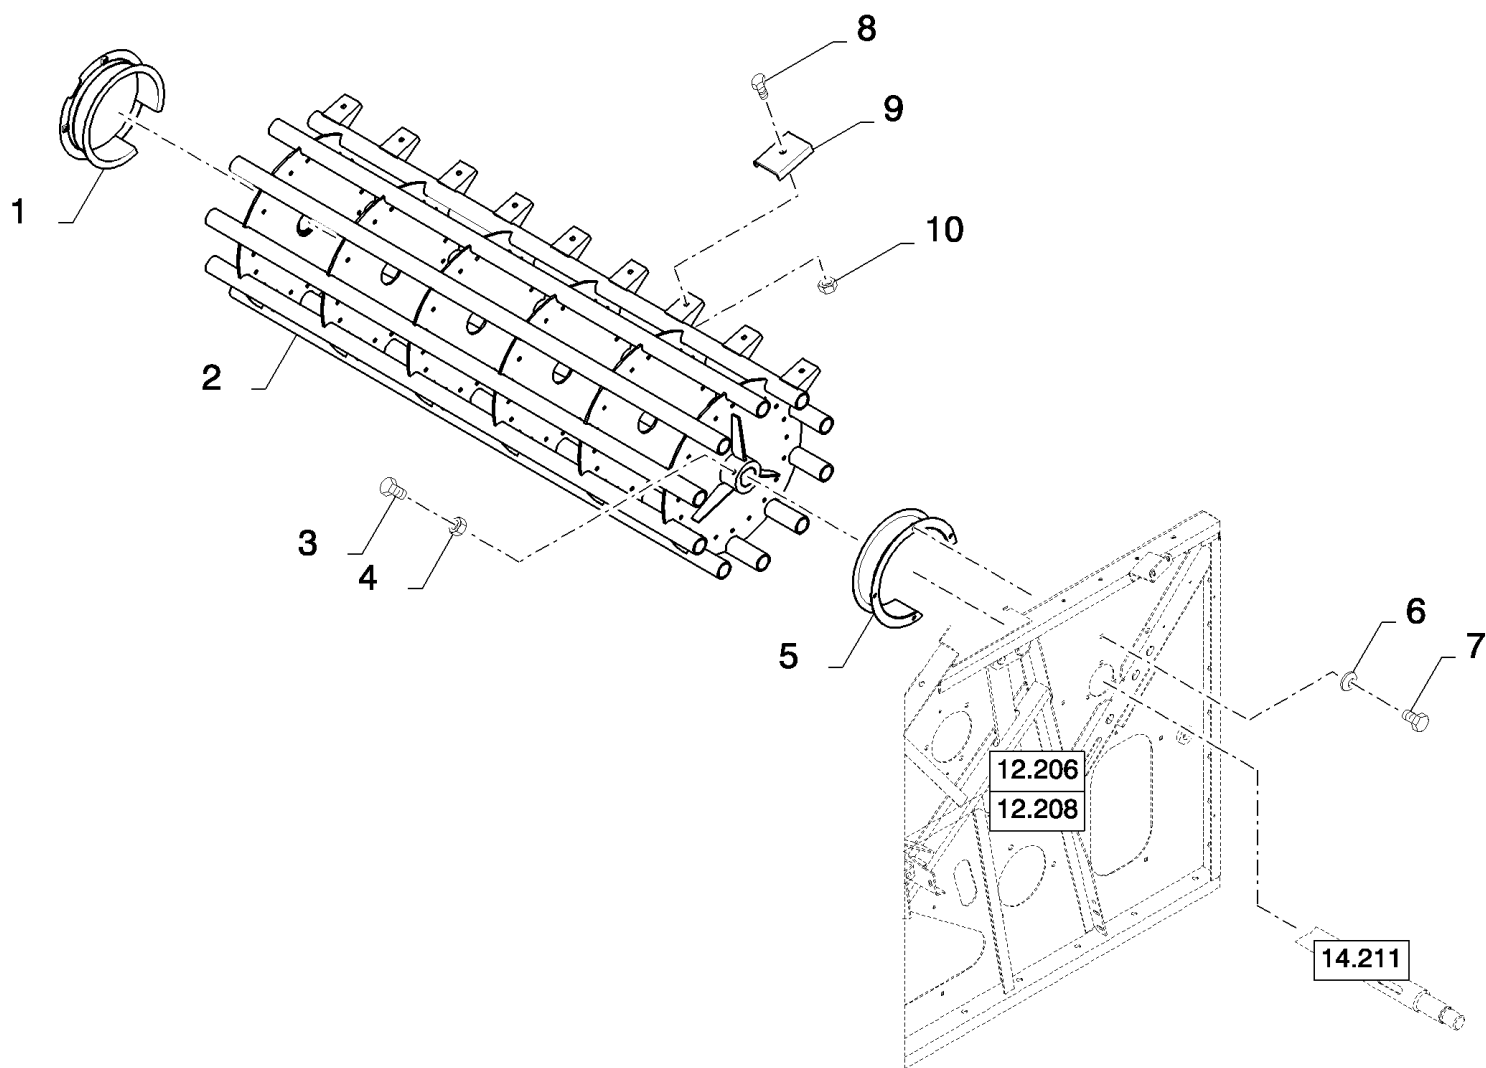

14.206(01) ROTARY SEPARATOR AND WEAR PLATES

14.206(01) ROTARY SEPARATOR AND WEAR PLATES

сылка	Номер детали	Кол-во	Описание
1	9515746	1	PROTECTING COVER,
2	84435329	1	BEATER, , FOR CSX7040, CSX7050, CSX7050 HILLSIDE AND CSX7060 ONLY
2	84435277	1	BEATER, , FOR CSX7070 AND CSX7080 ONLY
3	9706704	2	BOLT, Hex, M10 x 35, 8.8, Full Thd,
4	320648	2	NUT, M10, CI 8,
5	84073709	1	PROTECTING COVER,
6	322358	7	WASHER, SPRING, Belleville, M8,
7	120104	7	BOLT, Hex, M8 x 20, 8.8,
8	120041	70	BOLT, CARRIAGE, Short NK, M10 x 20, CI8.8, Full Thd, , FOR CSX7040, CSX7050, CSX7050 HILLSIDE AND CSX7060 ONLY
8	120041	85	BOLT, CARRIAGE, Short NK, M10 x 20, CI8.8, Full Thd, , FOR CSX7070 AND CSX7080 ONLY
9	9510423	70	PLATE, SKID, , FOR CSX7040, CSX7050, CSX7050 HILLSIDE AND CSX7060 ONLY
9	9510423	85	PLATE, SKID, , FOR CSX7070 AND CSX7080 ONLY
10	100037	70	NUT, M10 x 1.5, CI 8, , FOR CSX7040, CSX7050, CSX7050 HILLSIDE AND CSX7060 ONLY
10	100037	85	NUT, M10 x 1.5, CI 8, , FOR CSX7070 AND CSX7080 ONLY