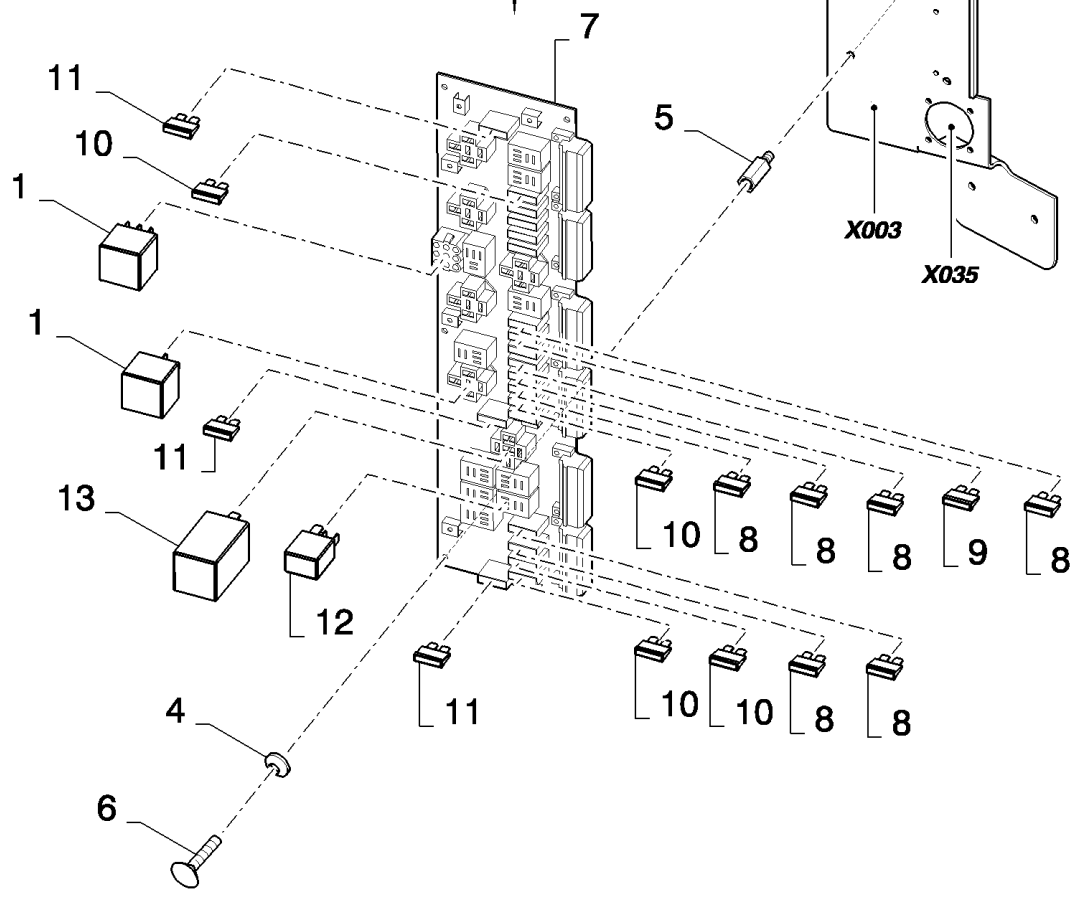

06.226(01) PRINTED CIRCUIT

06.226(01) PRINTED CIRCUIT

сылка	Номер детали	Кол-во	Описание
1	84000651	5	RELAY,
2	84433435	1	SUPPORT,
3	100012	7	NUT, M4, CI 8,
4	322355	14	WASHER, Belleville, M4,
5	84814397	7	BUSHING,
6	86511823	7	SCREW, Cross Pan Hd, M4 x 8, M4x8
7	87394096	1	BOARD, PRINTED CIRCUIT,
8	9811773	3	FUSE, 10 Amp,
9	9504310	3	FUSE, 25A
10	9504308	10	FUSE, 15A
11	84038658	3	FUSE, 40 Amp,
12	86509590	6	RELAY,
13	9813500	1	UNIT, FLASHER,