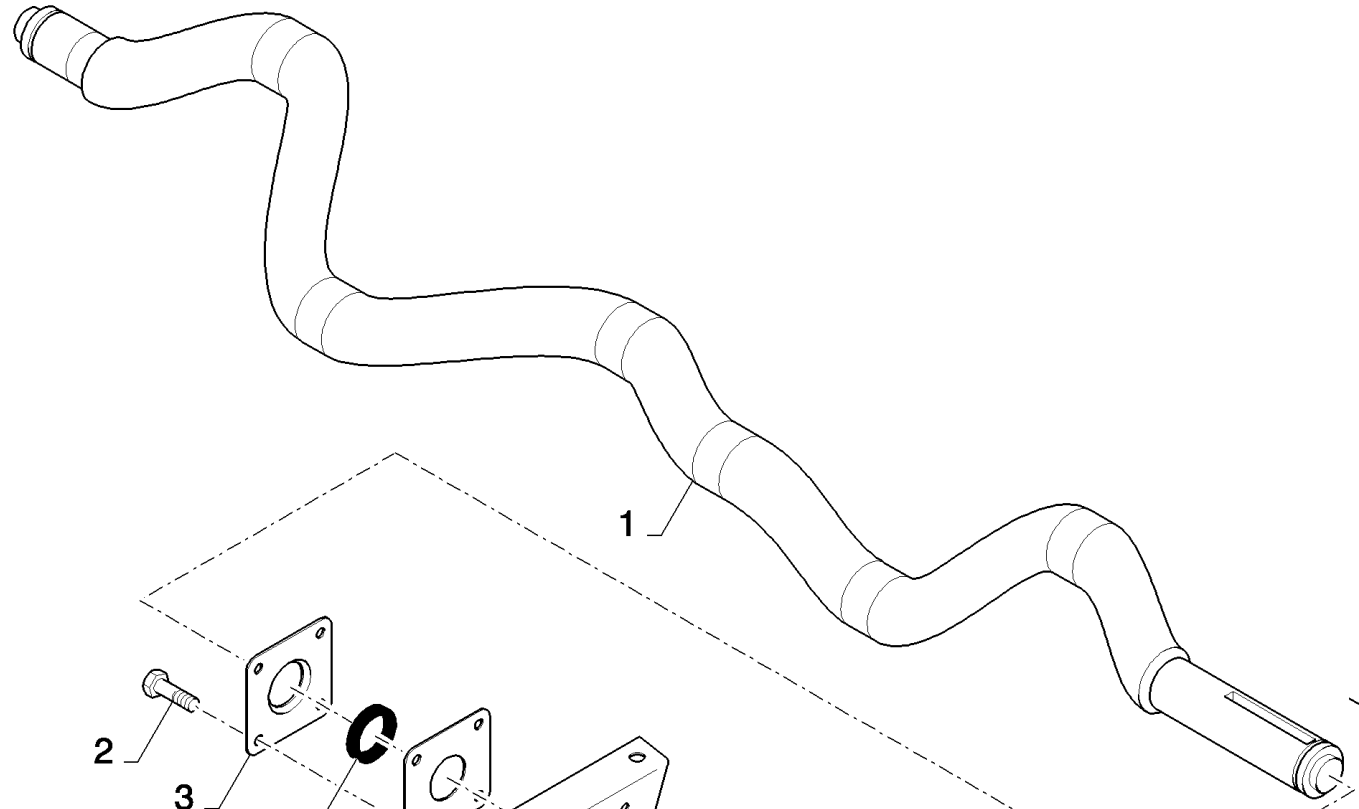

15.211(01) STRAW WALKER SHAFTS

12

CSX7080 D660 - COMBINE (9/08-)

15.211(01) STRAW WALKER SHAFTS

сылка	Номер детали	Кол-во	Описание
1	84454612	1	SHAFT, , FOR CSX7040, CSX7050, CSX7050 HILLSIDE AND CSX7060 ONLY
1	84057292	1	SHAFT, , FOR CSX7070 AND CSX7080 ONLY
2	43129	20	BOLT, Hex, M8 x 40, 8.8, , FOR CSX7040, CSX7050, CSX7050 HILLSIDE AND CSX7060 ONLY
2	43129	24	BOLT, Hex, M8 x 40, 8.8, , FOR CSX7070 AND CSX7080 ONLY
3	9850682	5	FLANGE, , FOR CSX7040, CSX7050, CSX7050 HILLSIDE AND CSX7060 ONLY
3	84072502	6	FLANGE, , FOR CSX7070 AND CSX7080 ONLY
4	9850108	10	RING, , FOR CSX7040, CSX7050, CSX7050 HILLSIDE AND CSX7060 ONLY
4	84057533	12	SEAL, , FOR CSX7070 AND CSX7080 ONLY
5	9850679	5	FLANGE, , FOR CSX7040, CSX7050, CSX7050 HILLSIDE AND CSX7060 ONLY
5	84072504	6	FLANGE, , FOR CSX7070 AND CSX7080 ONLY
6	421876	10	PLATE, , FOR CSX7040, CSX7050, CSX7050 HILLSIDE AND CSX7060 ONLY
6	421876	12	PLATE, , FOR CSX7070 AND CSX7080 ONLY
7	84434854	5	BEARING ASSY, , FOR CSX7040, CSX7050, CSX7050 HILLSIDE AND CSX7060 ONLY
7	84434854	6	BEARING ASSY, , FOR CSX7070 AND CSX7080 ONLY
8	306740	5	BUSHING, SHEAR BOLT, , FOR CSX7040, CSX7050, CSX7050 HILLSIDE AND CSX7060 ONLY
8	84057563	6	BUSHING, , FOR CSX7070 AND CSX7080 ONLY
9	9850681	5	COVER, , FOR CSX7040, CSX7050, CSX7050 HILLSIDE AND CSX7060 ONLY
9	84072507	6	FLANGE, , FOR CSX7070 AND CSX7080 ONLY
10	9850680	5	FLANGE, , FOR CSX7040, CSX7050, CSX7050 HILLSIDE AND CSX7060 ONLY
10	84072506	6	FLANGE, , FOR CSX7070 AND CSX7080 ONLY
11	86629542	20	NUT, LOCK, M8 x 1.25, CI 8, , FOR CSX7040, CSX7050, CSX7050 HILLSIDE AND CSX7060 ONLY
11	86629542	24	NUT, LOCK, M8 x 1.25, CI 8, , FOR CSX7070 AND CSX7080 ONLY
12	84454903	2	SHAFT, (1 to 11), FOR CSX7040, CSX7050, CSX7050 HILLSIDE AND CSX7060 ONLY
12	84072405	2	SHAFT, (1 to 11), FOR CSX7070 AND CSX7080 ONLY