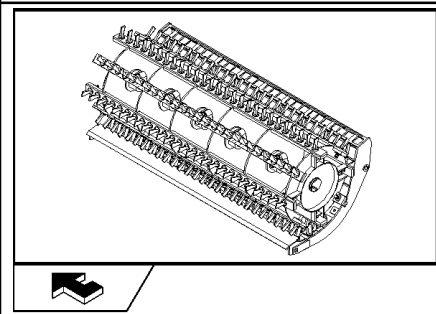

14.220(01) RICE DRUM 56

сылка	Номер детали	Кол-во	Описание
1	424748	1	SHIELD,
2	140016	6	WASHER, M8 x 16 x 1.6,
3	120104	6	BOLT, Hex, M8 x 20, 8.8,
4	86000441	4	NUT, M16 x 2, CI 8,
5	350616	4	BOLT, Hex, M16 x 90, 8.8,
6	84452140	1	DRUM, (7 to 11), FOR CSX7040, CSX7050 AND CSX7060 ONLY
6	84452125	1	DRUM, (7 to 11), FOR CSX7070 AND CSX7080 ONLY
7	80399645	4	BAR, , FOR CSX7040, CSX7050 AND CSX7060 ONLY
7	411043	8	BLOCK, , FOR CSX7070 AND CSX7080 ONLY
8	84432313	180	TOOTH, RICE, , FOR CSX7040, CSX7050 AND CSX7060 ONLY
8	84432313	216	TOOTH, RICE, , FOR CSX7070 AND CSX7080 ONLY
9	86000441	AR	NUT, M16 x 2, CI 8,
10	394631	180	WASHER, M17 x 34 x 4, HT, , FOR CSX7040, CSX7050 AND CSX7060 ONLY
10	394631	216	WASHER, M17 x 34 x 4, HT, , FOR CSX7070 AND CSX7080 ONLY
11	331138	AR	PLATE,
12	84452645	1	PROTECTING COVER,
13	120100	4	BOLT, Hex, M6 x 20, 8.8,
14	412649	4	WASHER, SPRING, Belleville, M6,
15	354592	1	SHIELD,
16	322358	6	WASHER, SPRING, Belleville, M8,
17	9706690	6	NUT, M8, CI 8,
18	322357	6	WASHER, SPRING, Belleville, M6,
19	9706755	6	NUT, M6, CI 8,
20	84007394	2	BUSHING,
21	412180	2	NUT, LOCK, M20 x 2.5, CI 8,
22	354593	1	SHIELD,
23	84443839	1	PLATE, COVER,
24	84443834	1	PLATE, COVER,
25	140040	2	WASHER, M6 x 22 x 2,
26	399657	4	PLATE, RETAINING, , FOR CSX7040, CSX7050 AND CSX7060 ONLY