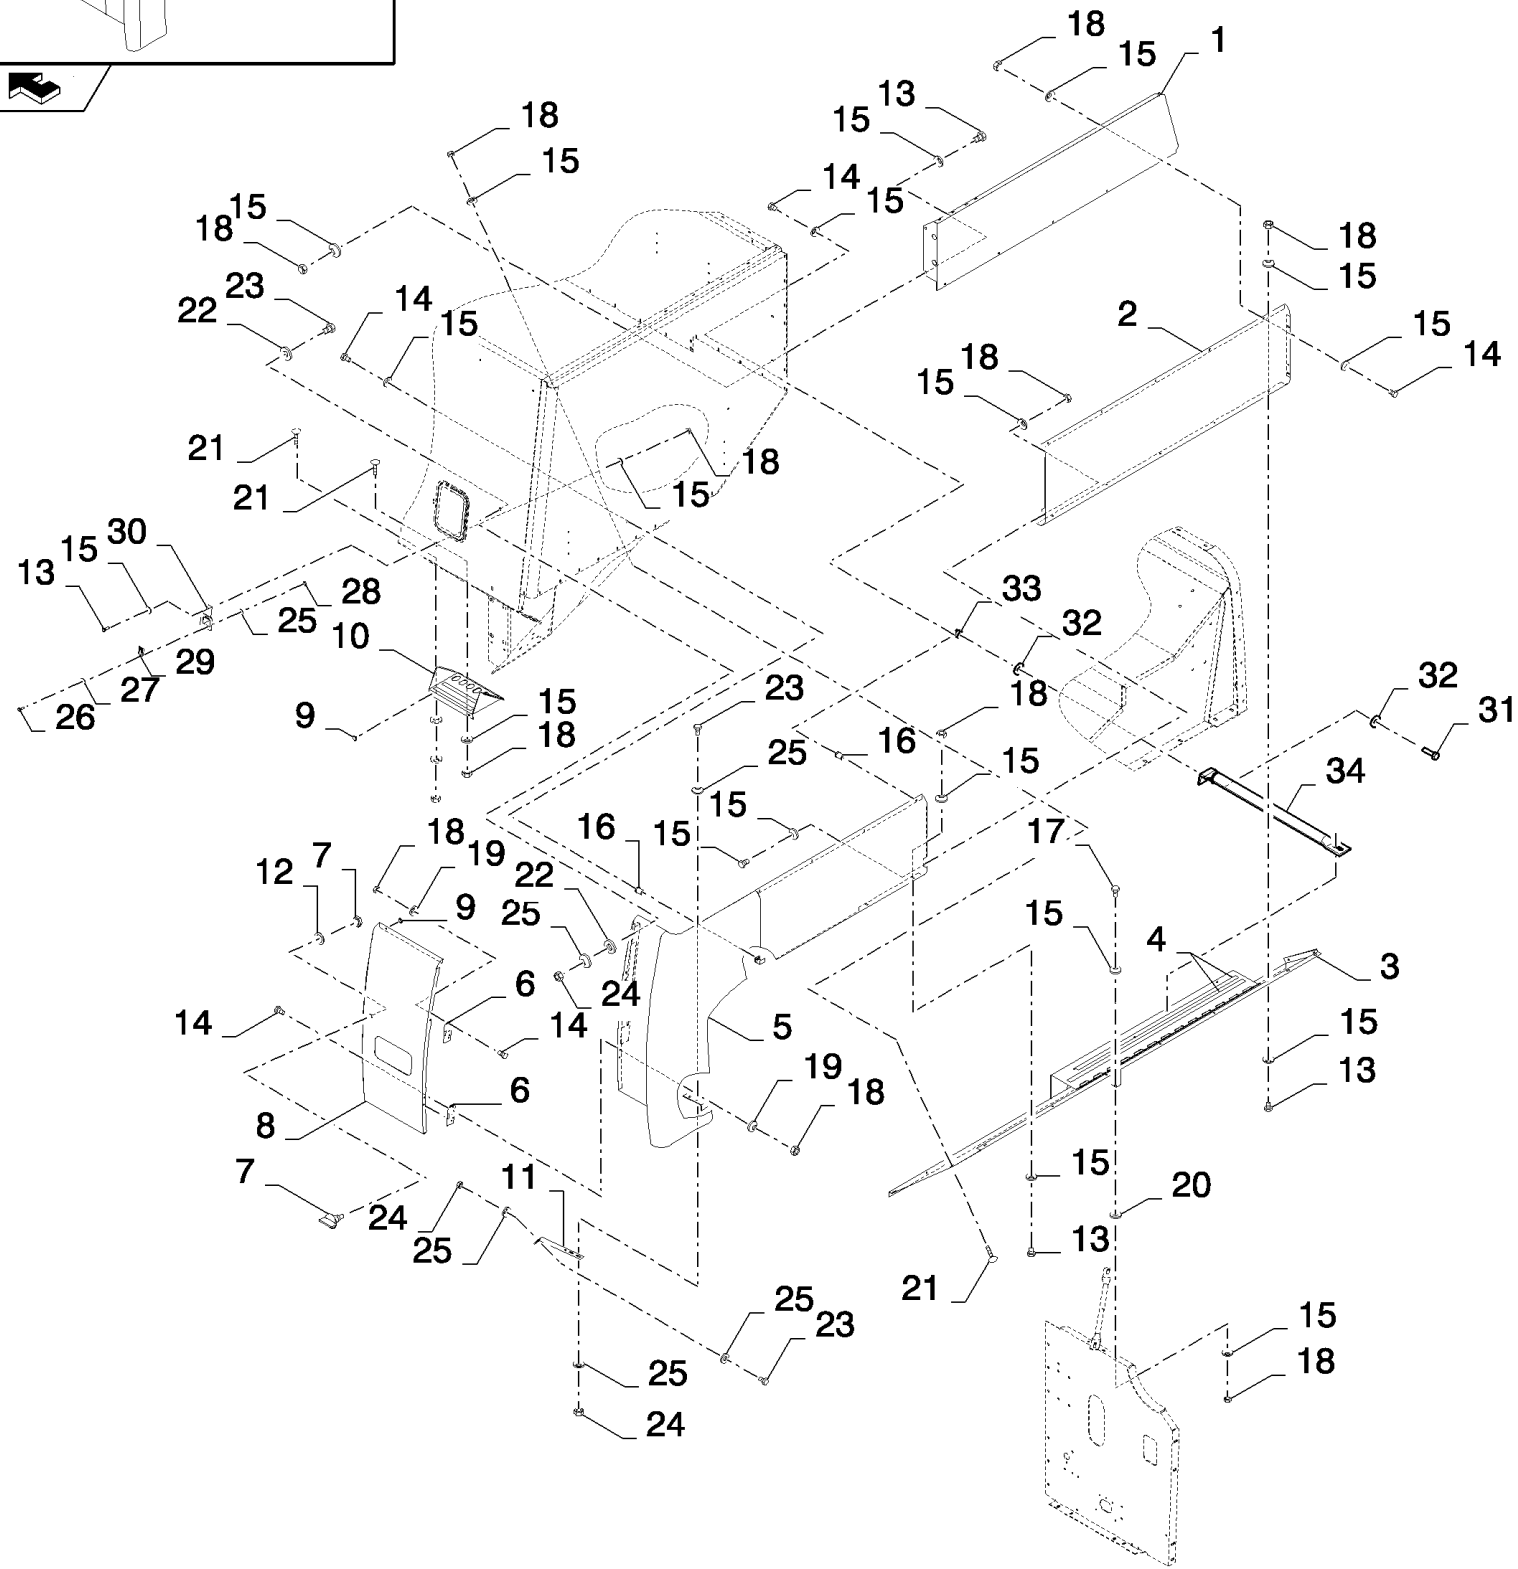

сылка	Номер детали	Кол-во	Описание
1	84448655	1	SHIELD,
2	84446956	1	SHIELD,
3	87686830	1	TUBE, RIGID,
4	401519	AR	STRIP, ANTI-SKID, L=3.06M
5	84444482	1	SHIELD,
5	87584749	1	SHIELD, , FOR LATERALE ONLY
6	84071391	2	HINGE,
7	9705390	1	LATCH,
8	87399753	1	DOOR,
9	331233	2	PLUG,
10	84437563	1	STEP,
11	87675214	1	REINFORCEMENT,
12	20347	1	WASHER, LOCK, Int Tooth, 3/4",
13	86508568	12	SCREW, Hex, M6 x 16, 8.8,
14	120100	18	BOLT, Hex, M6 x 20, 8.8,
15	412649	46	WASHER, SPRING, Belleville, M6,
16	740622	9	NUT,
17	86977786	1	BOLT, Hex, M6 x 25, 8.8,
18	9706755	31	NUT, M6, CI 8,
19	322357	8	WASHER, SPRING, Belleville, M6,
20	9824259	3	WASHER, M6 x 12 x 1.6,
21	374891	5	BOLT, CARRIAGE, Short NK, M6 x 25, CI8.8, Full Thd,
22	86511315	4	WASHER, M8 x 16 x 1.6,
23	120104	5	BOLT, Hex, M8 x 20, 8.8,
24	9706690	5	NUT, M8, CI 8,
25	412650	8	WASHER, SPRING, Belleville, M8,
26	385683	2	BOLT, Hex, M4 x 10, 8.8, Full Thd,
27	322355	4	WASHER, Belleville, M4,
28	100012	2	NUT, M4, CI 8,
29	9840986	1	CLIP,
30	87559589	1	PLATE,
31	84430201	2	SCREW, , FOR CSX7050 HILLSIDE ONLY
32	84430060	4	WASHER, , FOR CSX7050 HILLSIDE ONLY
33	84430190	2	NUT, , FOR CSX7050 HILLSIDE ONLY
34	84430202	1	SUPPORT, , FOR CSX7050 HILLSIDE ONLY