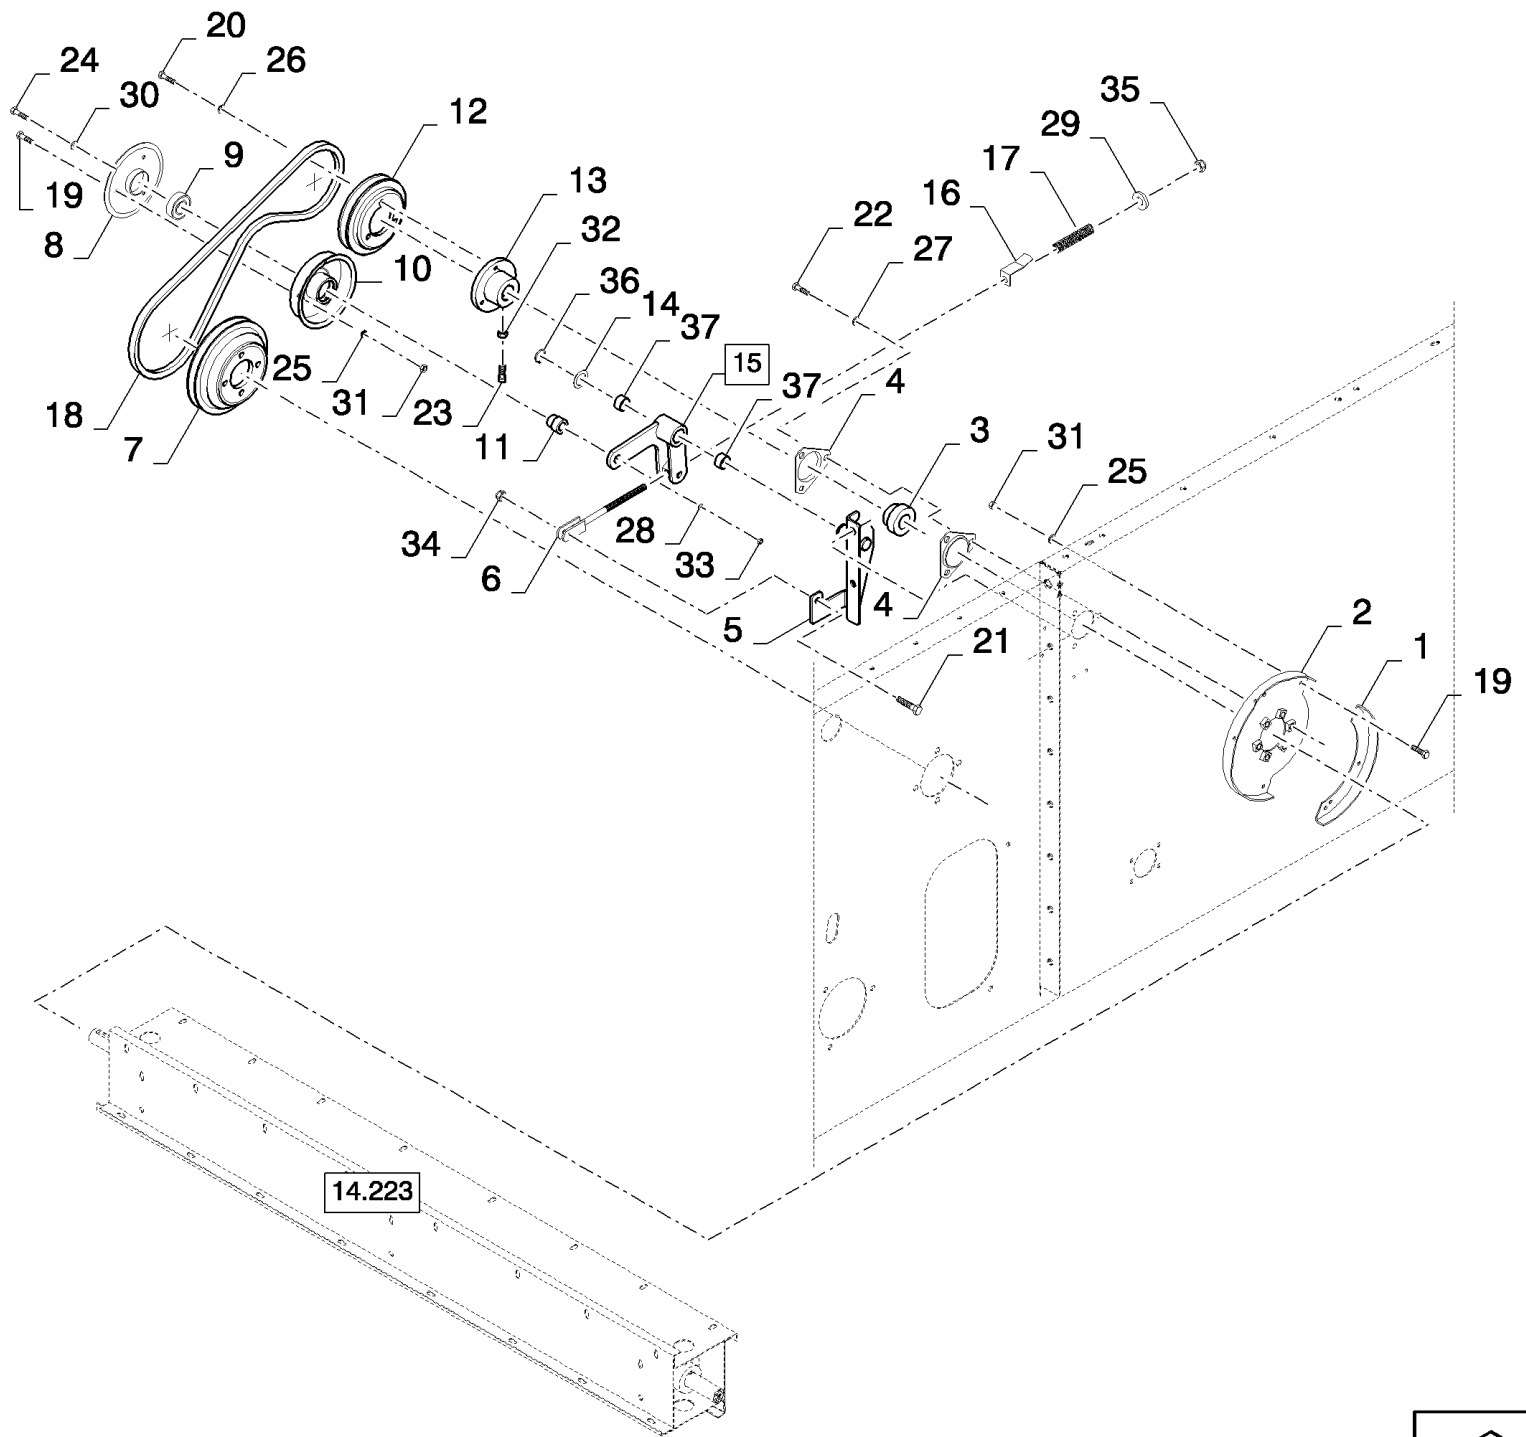

14.222(01) STRAW FLOW BEATER

14.222(01) STRAW FLOW BEATER

сылка	Номер детали	Кол-во	Описание
1	84455165	1	RING,
2	84454496	1	RING,
3	325106	1	BEARING, BALL,
4	86548970	1	FLANGE,
5	84454911	1	SUPPORT,
6	84443958	1	ROD,
7	84455194	1	PULLEY,
8	84441841	1	HALF-PULLEY,
9	443898	1	BEARING, BALL,
10	84441735	1	HALF-PULLEY,
11	9515145	1	BUSHING,
12	84454786	1	PULLEY,
13	84454813	1	FLANGE,
14	140103	1	WASHER, M26 x 38 x 1 Thk,
15	84454919	1	LEVER, (37)
16	84036453	1	INDICATOR,
17	308447	1	SPRING,
18	87739437	1	BELT, TRANSMISSION,
19	86508568	9	SCREW, Hex, M6 x 16, 8.8,
20	43127	3	BOLT, Hex, M8 x 25, 8.8,
21	43128	1	BOLT, Hex, M8 x 30, 8.8,
22	43139	3	BOLT, Hex, M10 x 25, 8.8, Full Thd,
23	397382	1	SET SCREW, M10 x 30,
24	120091	1	BOLT, Hex, M16 x 60, 8.8,
25	412649	9	WASHER, SPRING, Belleville, M6,
26	322358	3	WASHER, SPRING, Belleville, M8,
27	140045	3	WASHER, SPRING, Belleville, M10,
28	140048	1	WASHER, SPRING, Belleville, M16,
29	378245	1	WASHER, M13 x 28 x 2 Thk,
30	140020	1	WASHER, M16 x 30 x 3,
31	9706755	9	NUT, M6, CI 8,
32	100016	1	NUT, M10, CI 8,
33	100020	1	NUT, M16, CI 8,
34	86629542	1	NUT, LOCK, M8 x 1.25, CI 8,
35	412126	1	NUT, LOCK, M12 x 1.75, CI 8,
36	370002	1	RING, SNAP, M25, Ext,
37	382975	2	SLEEVE,