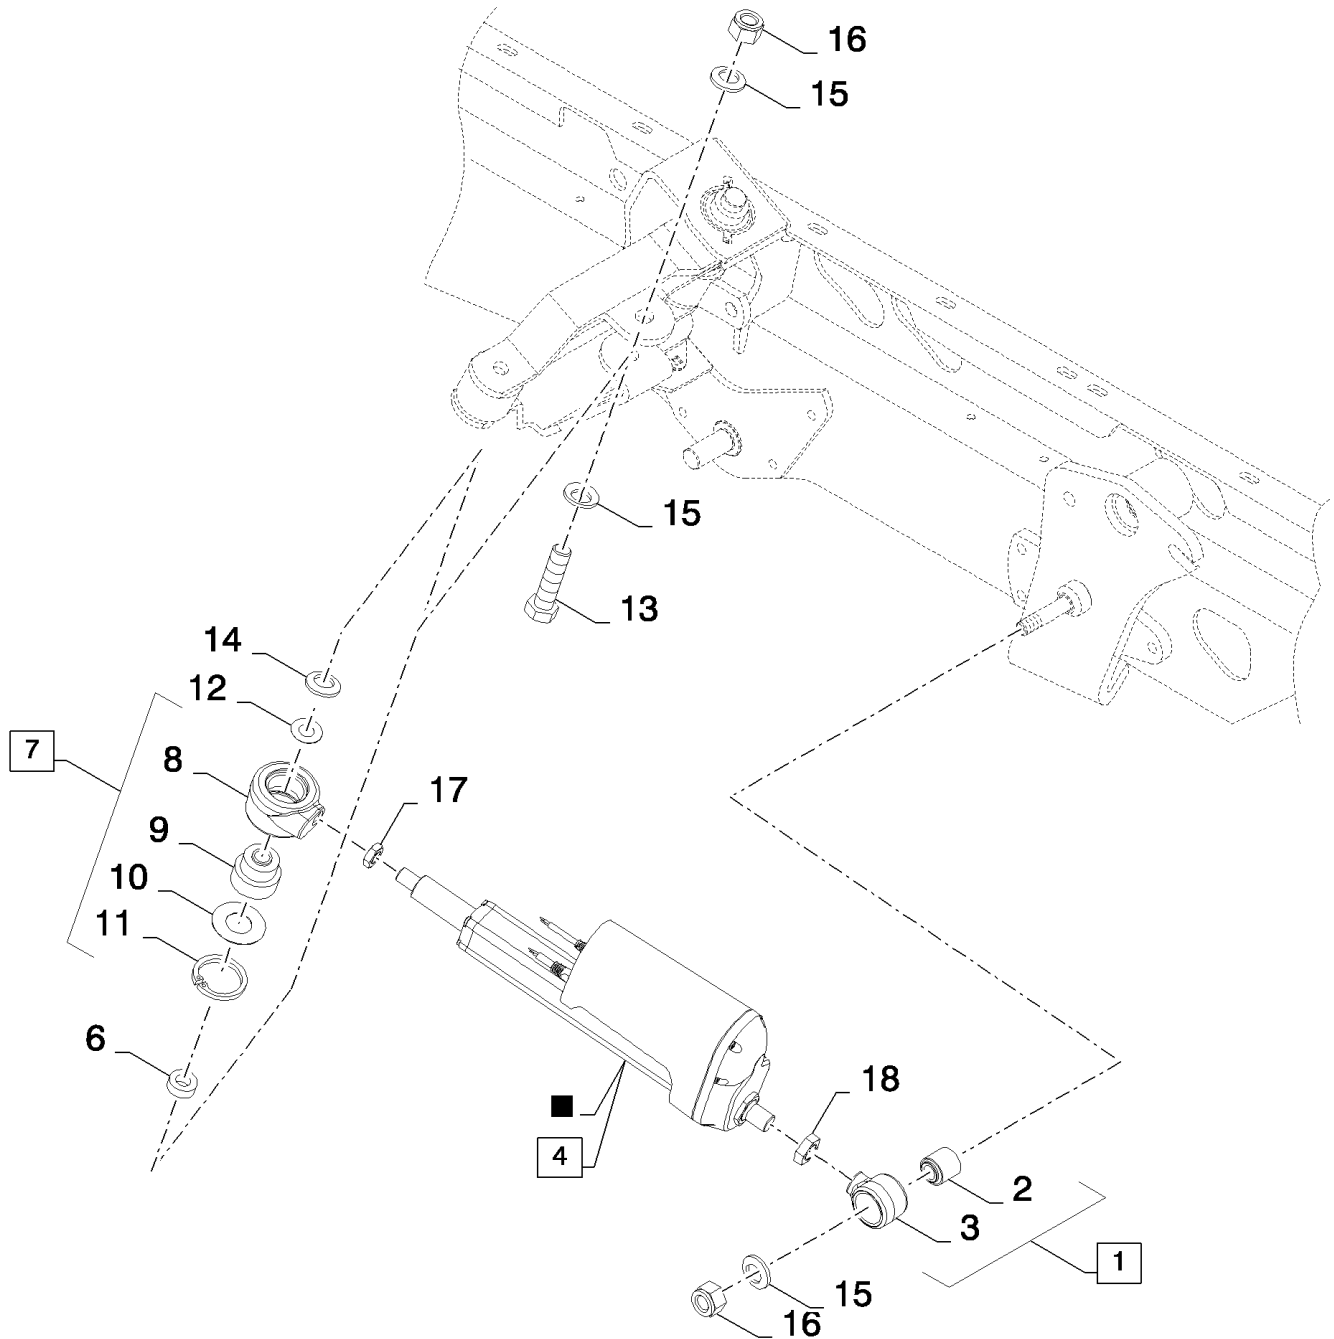

15.226(01) SMART SIEVE

15.226(01) SMART SIEVE

сылка	Номер детали	Кол-во	Описание
1	87390326	1	COUPLING JOINT, (2, 3)
2	84462444	1	BUSHING, RUBBER,
3	NSS	1	NOT SERVICED SEPARATELY,
4	84462576	1	ACTUATOR, (5)
5	87606715	1	
6	84462795	1	BUSHING,
7	84462911	1	PAD, RUBBER, (8 to 11)
8	NSS	1	NOT SERVICED SEPARATELY,
9	NSS	1	NOT SERVICED SEPARATELY,
10	NSS	1	NOT SERVICED SEPARATELY,
11	NSS	1	NOT SERVICED SEPARATELY,
12	9513615	1	WASHER, M16 x 34 x 0.5,
13	350616	1	BOLT, Hex, M16 x 90, 8.8,
14	140020	1	WASHER, M16 x 30 x 3,
15	140048	3	WASHER, SPRING, Belleville, M16,
16	100020	2	NUT, M16, CI 8,
17	364164	1	NUT, Thin, M16 x 1.5, CI 04,
18	320771	1	NUT, Thin, M20 x 1.5, CI 04,