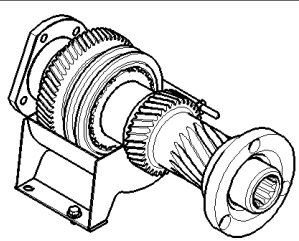

03.205(01) GEARBOX, INPUT SHAFT

03.205(01) GEARBOX, INPUT SHAFT

сылка	Номер детали	Кол-во	Описание
1	9615771	1	NUT, LOCK, M45 x 1.5, Bearing,
2	80410880	1	RING, LOCKING,
3	84071395	1	WASHER, THRUST,
4	853116	1	BEARING, ROLLER, TAPERED,
5	84071394	1	WASHER, THRUST,
6	84433273	1	GEAR,
7	87317816	1	BEARING SET,
8	84078051	1	RING, SNAP, M72, Ext,
9	84072052	1	WASHER, THRUST,
10	84433358	1	GEAR,
11	84041521	2	BALL,
12	84041522	2	SPRING,
13	84433352	1	GEAR,
14	84071392	1	SHAFT,
15	120103	2	BOLT, Hex, M8 x 16, 8.8,
16	322358	2	WASHER, SPRING, Belleville, M8,
17	84435240	1	SHIELD,
18	750347	1	BEARING, ROLLER,
19	84045429	1	SEALRING,
20	84032297	1	O-RING, M100 ID x 2 Thk,
21	84071648	1	HOUSING, BEARING,
22	300442	3	SCREW, Hex Soc Hd, M10 x 30, 8.8,
23	84011379	1	SEALRING,
24	84334964	1	SET SCREW, Hex Soc, M12 x 205,
25	84078053	1	O-RING,
26	84072110	1	SHIM, 0.5mm Thk,
27	84072113	AR	SHIM, 0.2mm Thk,
28	84072114	AR	SHIM, 0.05mm Thk,
29	84071116	1	HOUSING, BEARING,
30	140045	5	WASHER, SPRING, Belleville, M10,
31	100016	5	NUT, M10, CI 8,