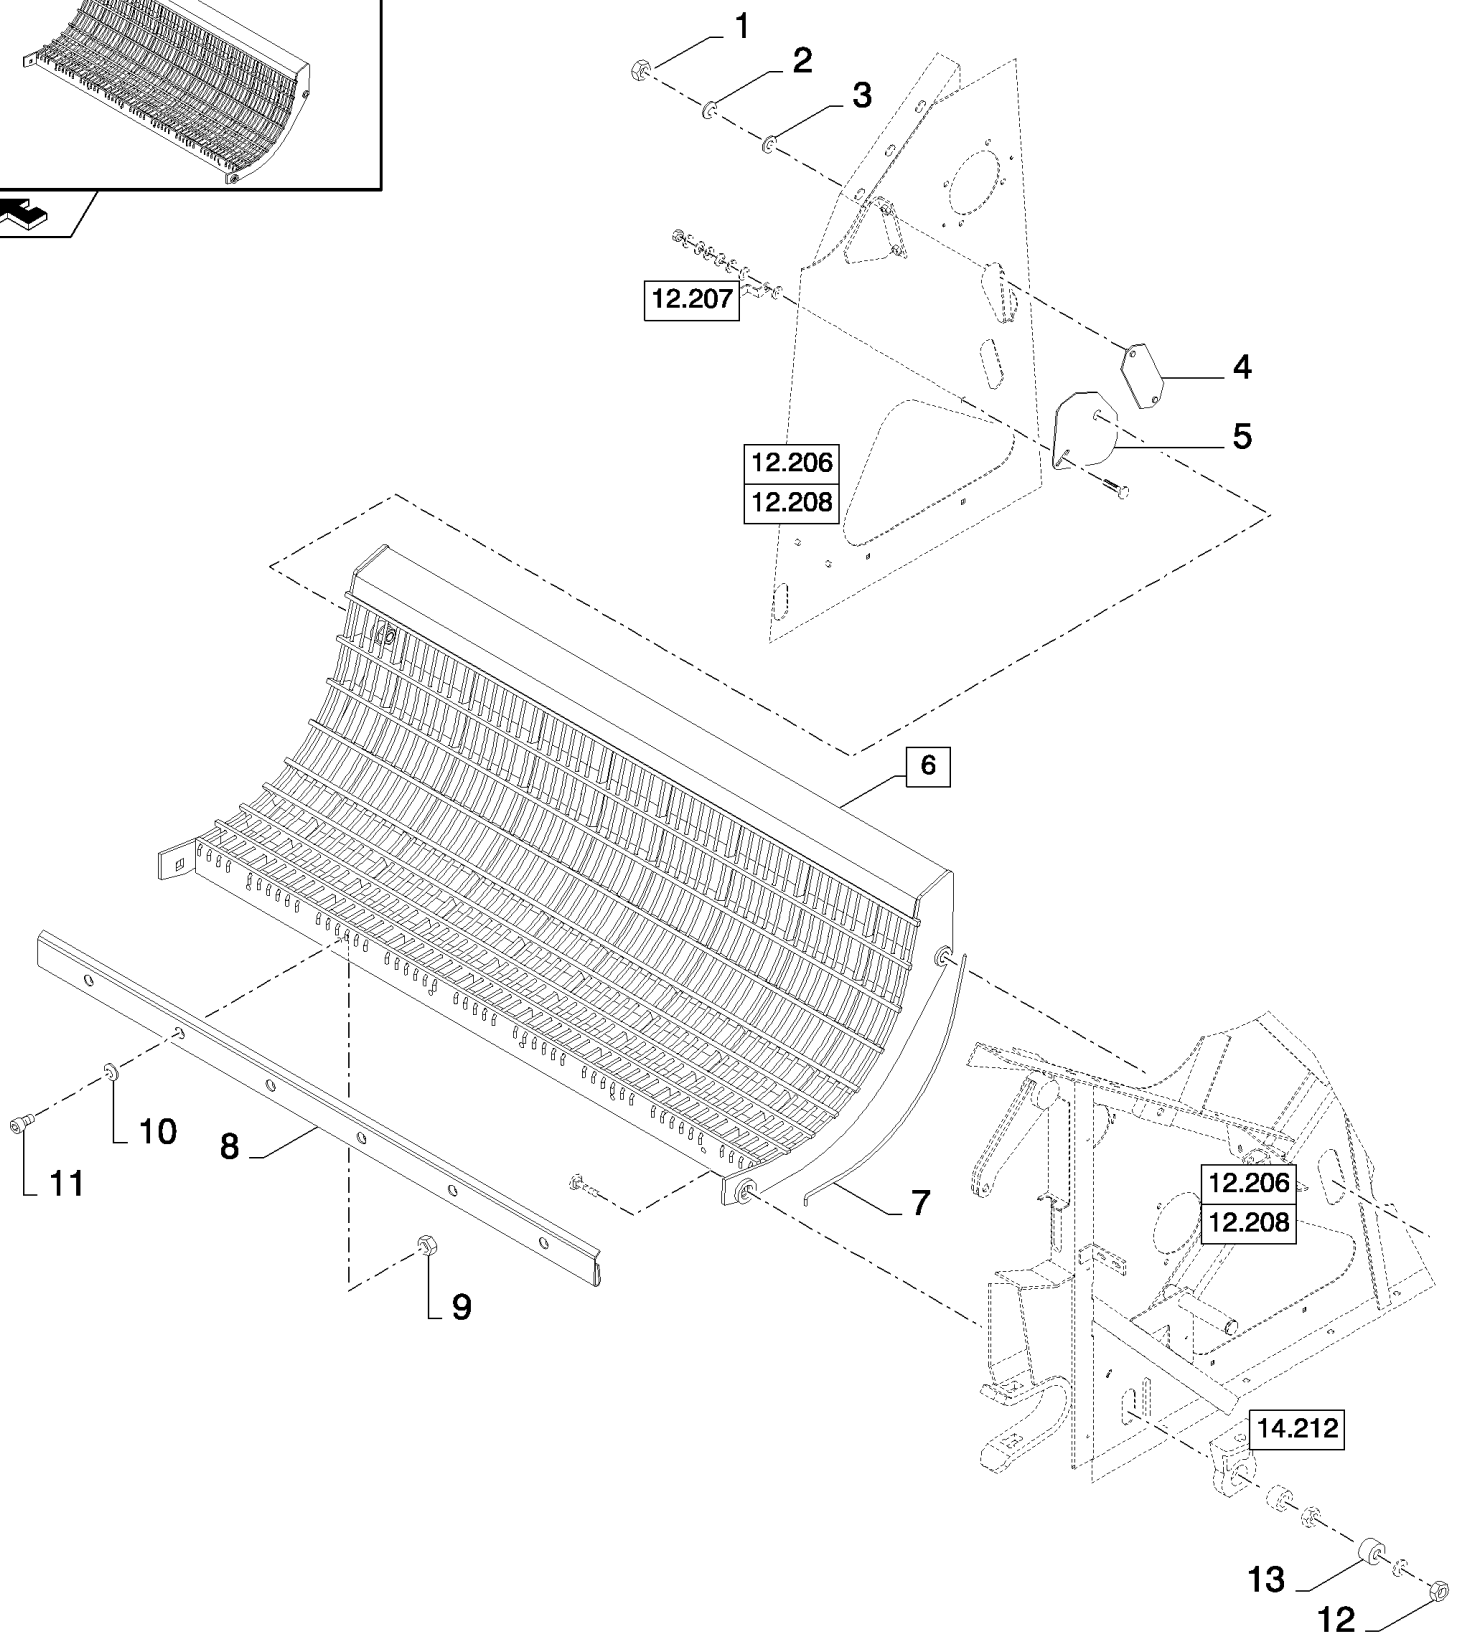

14.219(01) MAIZE CONCAVE, DRUM

CSX7080 D660 - COMBINE (9/08-)

14.219(01) MAIZE CONCAVE, DRUM

сылка	Номер детали	Кол-во	Описание
1	9706755	2	NUT, M6, CI 8,
2	322357	2	WASHER, SPRING, Belleville, M6,
3	140040	2	WASHER, M6 x 22 x 2,
4	84443834	1	PLATE, COVER,
5	84443839	1	PLATE, COVER,
6	84432761	1	CONCAVE, (7), FOR CSX7040, CSX7050, CSX7050 HILLSIDE AND CSX7060 ONLY
6	84076873	1	CONCAVE, (7), FOR CSX7070 AND CSX7080 ONLY
7	84076567	41	WIRE, RETAINING,
8	84432701	1	SHEET, FRONT, , FOR CSX7040, CSX7050, CSX7050 HILLSIDE AND CSX7060 ONLY
8	84072086	1	SHEET, FRONT, , FOR CSX7070 AND CSX7080 ONLY
9	100016	6	NUT, M10, CI 8,
10	140045	6	WASHER, SPRING, Belleville, M10,
11	120052	6	SCREW, Hex Soc Hd, M10 x 25, 8.8,
12	380424	2	NUT, LOCK, M20 x 2.5, CI 8,
13	84007394	2	BUSHING,