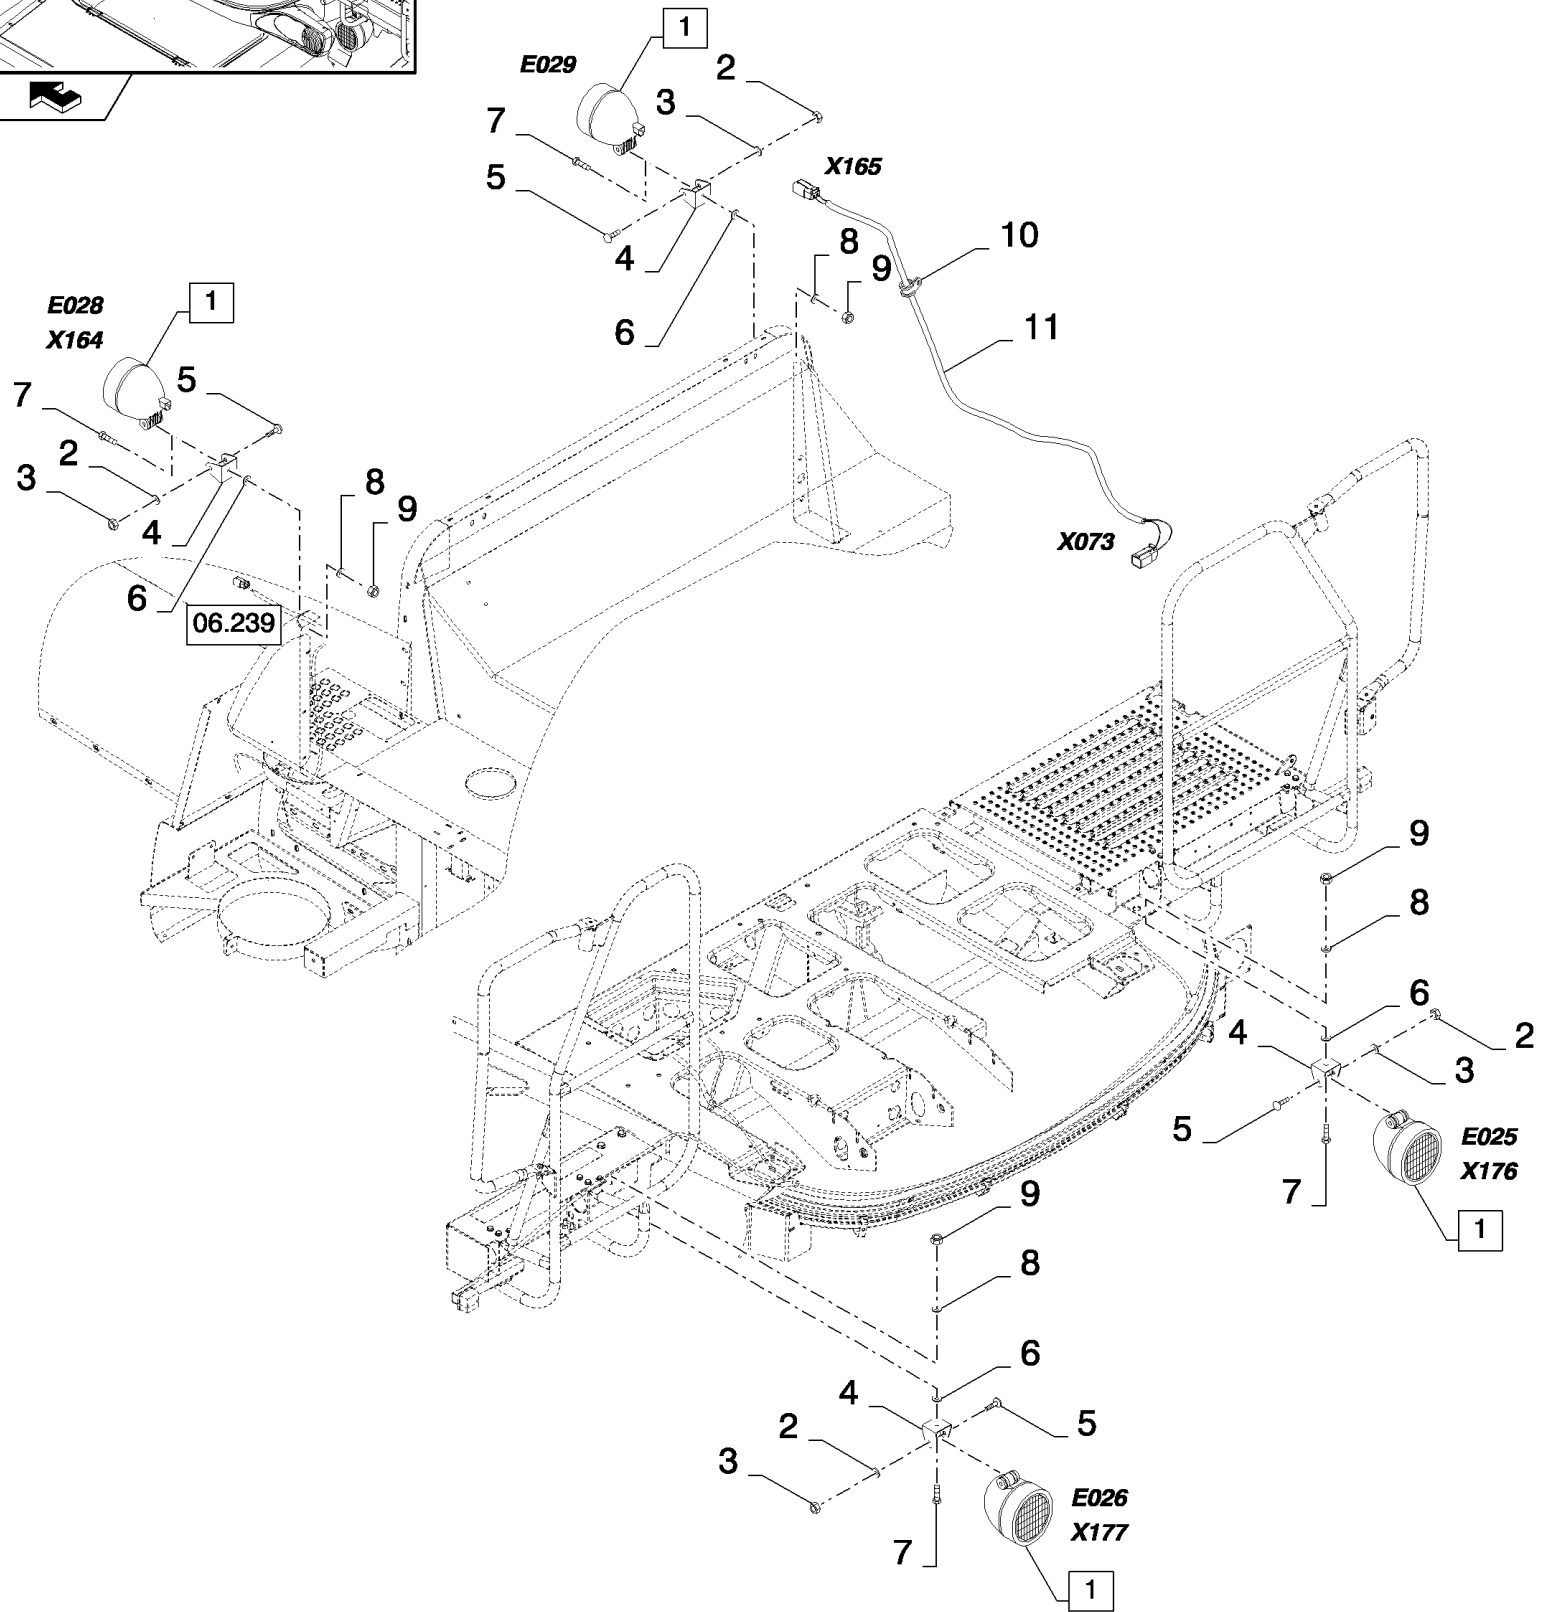

06.205(01) WORK LIGHTS

06.205(01) WORK LIGHTS

сылка	Номер детали	Кол-во	Описание
1	84607497	4	LAMP, (2 to 6)
2	NSS	1	NOT SERVICED SEPARATELY,
3	NSS	1	NOT SERVICED SEPARATELY,
4	NSS	1	NOT SERVICED SEPARATELY,
5	NSS	1	NOT SERVICED SEPARATELY,
6	NSS	1	NOT SERVICED SEPARATELY,
7	43139	4	BOLT, Hex, M10 x 25, 8.8, Full Thd,
8	86511323	4	WASHER, M10 x 20 x 2,
9	100037	4	NUT, M10 x 1.5, CI 8,
10	272535	5	CLAMP, 1/8", Insul, 1/4" Bolt,
11	84437327	1	HARNESS, WIRE, , SEE FIGURE 06.530