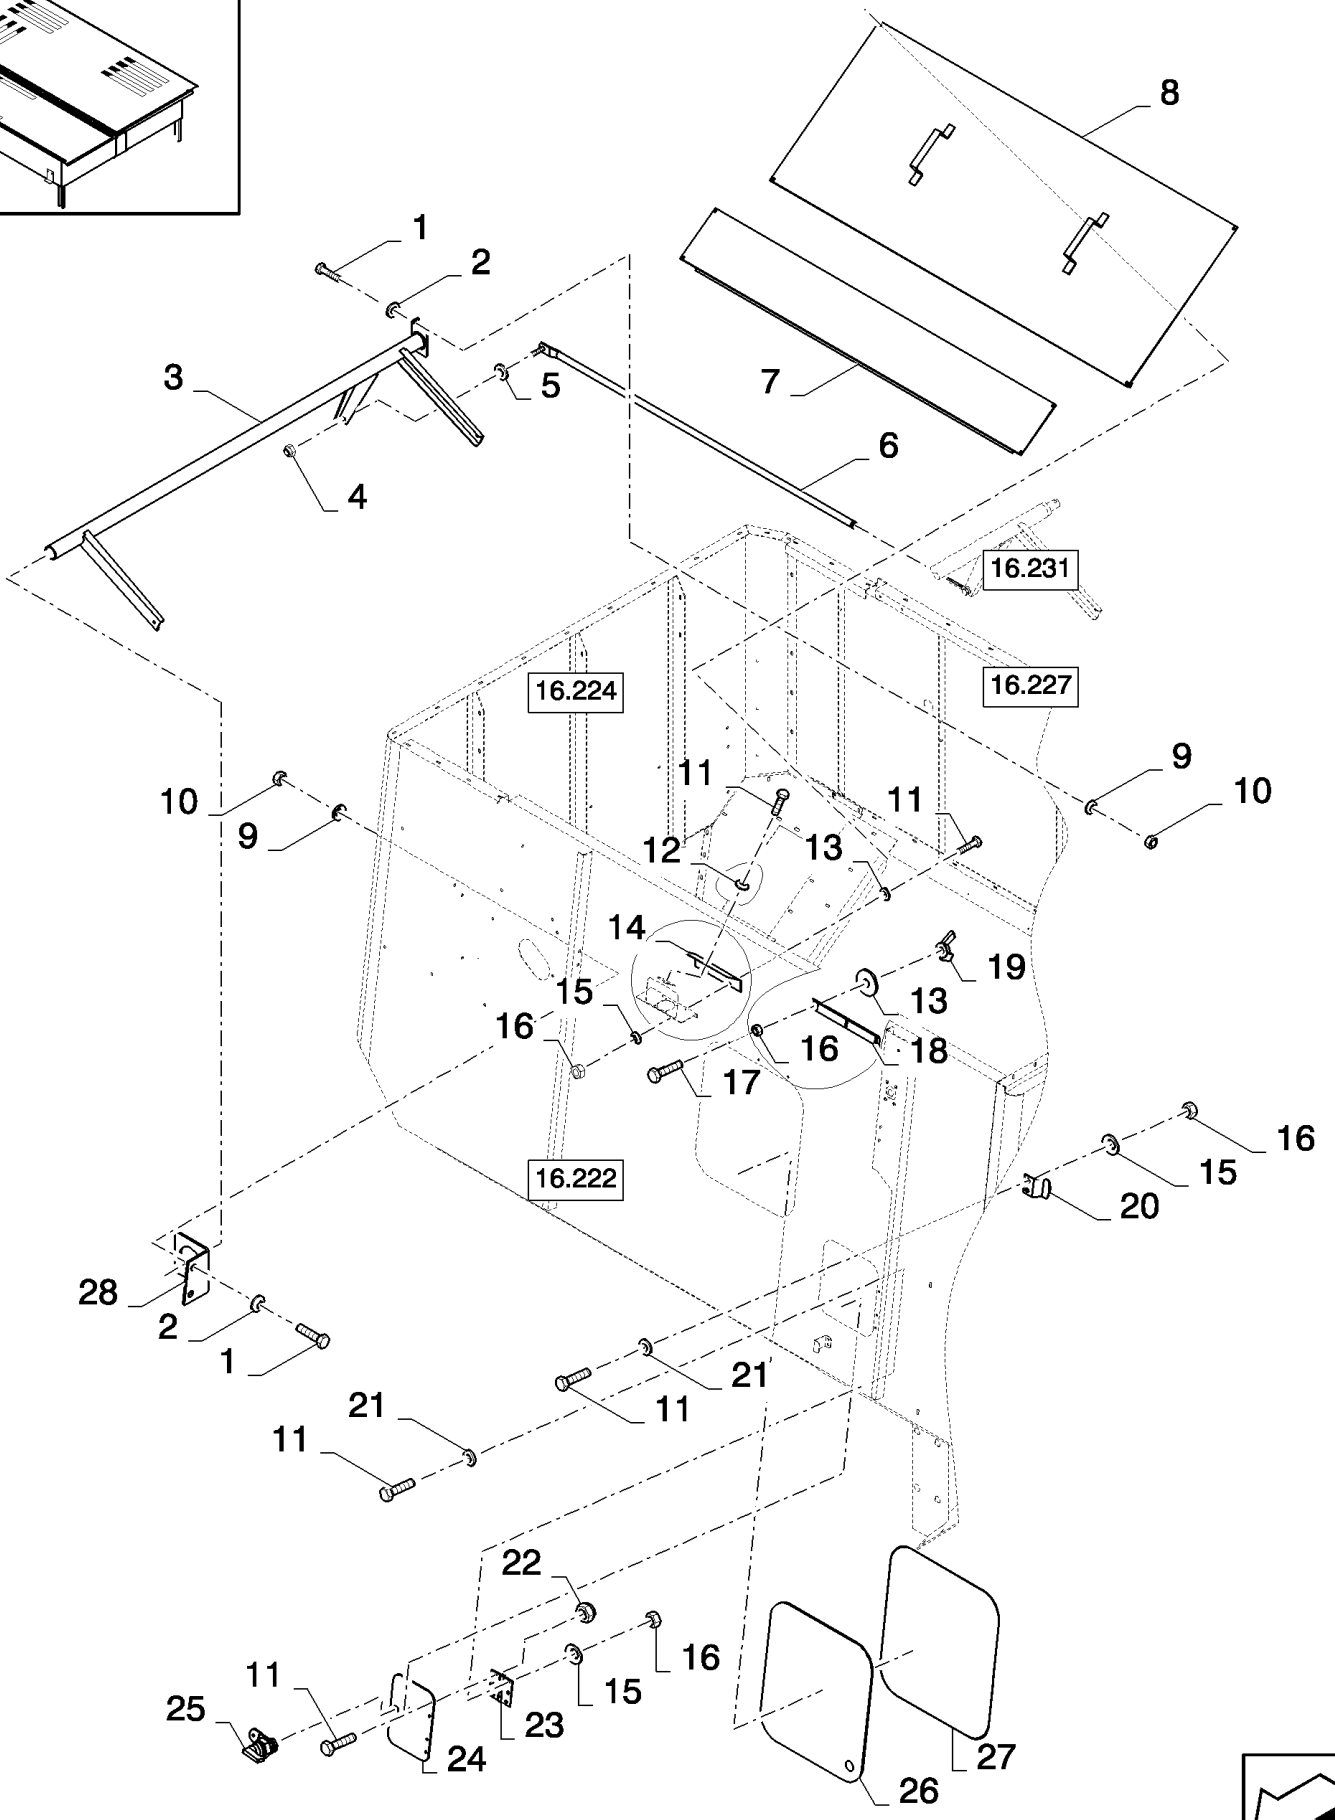

16.230(01) GRAINTANK EXTENSION, COVERS

16.230(01) GRAINTANK EXTENSION, COVERS

сылка	Номер детали	Кол-во	Описание
1	43138	6	BOLT, Hex, M10 x 20, 8.8, Full Thd,
2	86511323	6	WASHER, M10 x 20 x 2,
3	84446117	1	LEVER,
4	100038	1	NUT, M12 x 1.75, CI 8,
5	378245	1	WASHER, M13 x 28 x 2 Thk,
6	84446174	1	ROD, ADJUSTMENT,
7	87372577	1	COVER,
8	87617239	1	COVER,
9	140045	6	WASHER, SPRING, Belleville, M10,
10	100016	6	NUT, M10, CI 8,
11	86508568	13	SCREW, Hex, M6 x 16, 8.8,
12	412649	1	WASHER, SPRING, Belleville, M6,
13	140040	5	WASHER, M6 x 22 x 2,
14	84980258	1	COVER,
15	322357	8	WASHER, SPRING, Belleville, M6,
16	9706755	11	NUT, M6, CI 8,
17	120100	3	BOLT, Hex, M6 x 20, 8.8,
18	9812263	1	BRACKET,
19	84814892	3	NUT, WING, M6 x 1,
20	9514387	1	BRACKET,
21	140015	6	WASHER, M6,
22	353308	4	NUT, M6 x 1, CI 8,
23	9833212	2	HINGE,
24	80825505	1	GLASS,
25	89577003	1	LOCK,
26	9500277	1	GLASS, CAB,
27	89850033	1	SEAL, L=1.8M
28	84446192	1	PLATE,