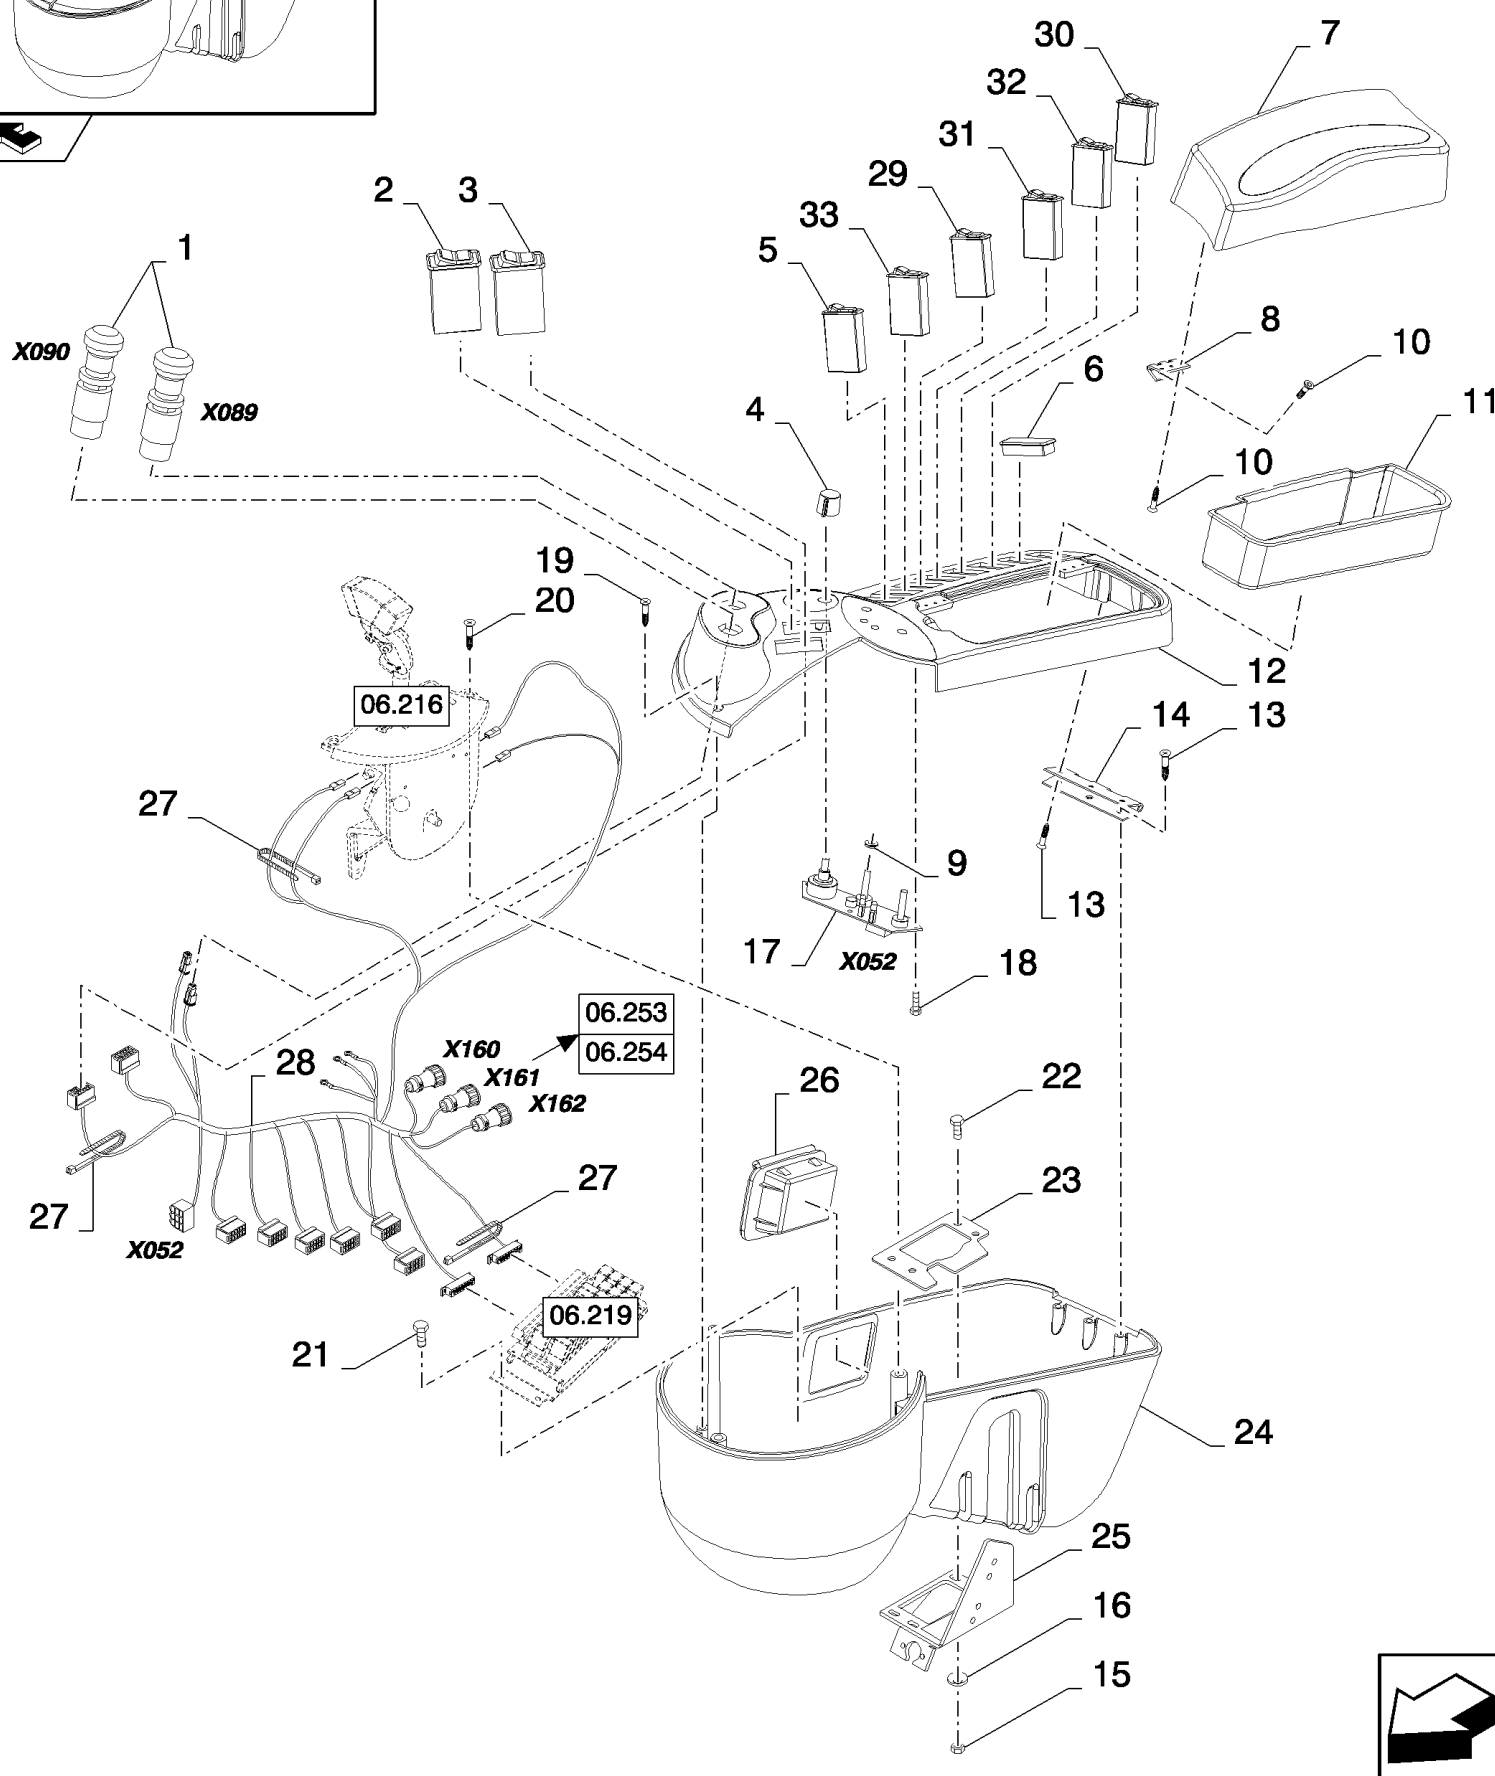

06.217(01) RIGHT HAND CONSOLE

сылка	Номер детали	Кол-во	Описание
1	82014977	1	SWITCH, S15 - THRESHING ENGAGEMENT SWITCH
1	82014977	1	SWITCH, S16 - HEADER ENGAGEMENT SWITCH
2	84320658	1	SWITCH, S17 - DRUM VARIATOR
3	84320659	1	SWITCH, S18 - FAN VARIATOR
4	9819758	3	KNOB,
5	84320654	1	SWITCH, S31 - SAFETY ON THE ROAD
6	84807276	7	COVER,
7	84320427	1	ARMREST,
8	84441102	2	HINGE,
9	335315	4	GROMMET,
10	84441761	12	SCREW,
11	84320426	1	BOX,
12	84320422	1	HOUSING,
13	9835804	6	SCREW,
14	84441100	1	HINGE,
15	9706690	4	NUT, M8, CI 8,
16	322358	4	WASHER, SPRING, Belleville, M8,
17	84077817	1	BOARD, PRINTED CIRCUIT,
18	385683	3	BOLT, Hex, M4 x 10, 8.8, Full Thd,
19	412477	2	SCREW, Cross Oval Hd, M4 x 25,
20	300580	2	SCREW, Hex Flat Hd, M6 x 16, 4.8,
21	86508568	4	SCREW, Hex, M6 x 16, 8.8,
22	43127	4	BOLT, Hex, M8 x 25, 8.8,
23	84440905	1	PLATE,
24	84320423	1	HOUSING,
25	87677984	4	PLATE, MOUNTING,
26	89990474	1	ASH TRAY,
27	591182	4	BAND,
28	87472066	1	HARNESS, WIRE, , SEE FIGURE 06.531
29	84320660	1	SWITCH, S29 - REEL SYN
30	84806859	1	SWITCH, S8 - POWER REAR AXLE SWITCH
31	84320655	1	SWITCH, S49 - SPREADPLATES
32	84400442	1	SWITCH, S70 - LOW PRESSURE CONTACT AIR CONDITIONING
33	87378255	1	SWITCH, S24 - ELECTRICAL CONCAVE CONTROL