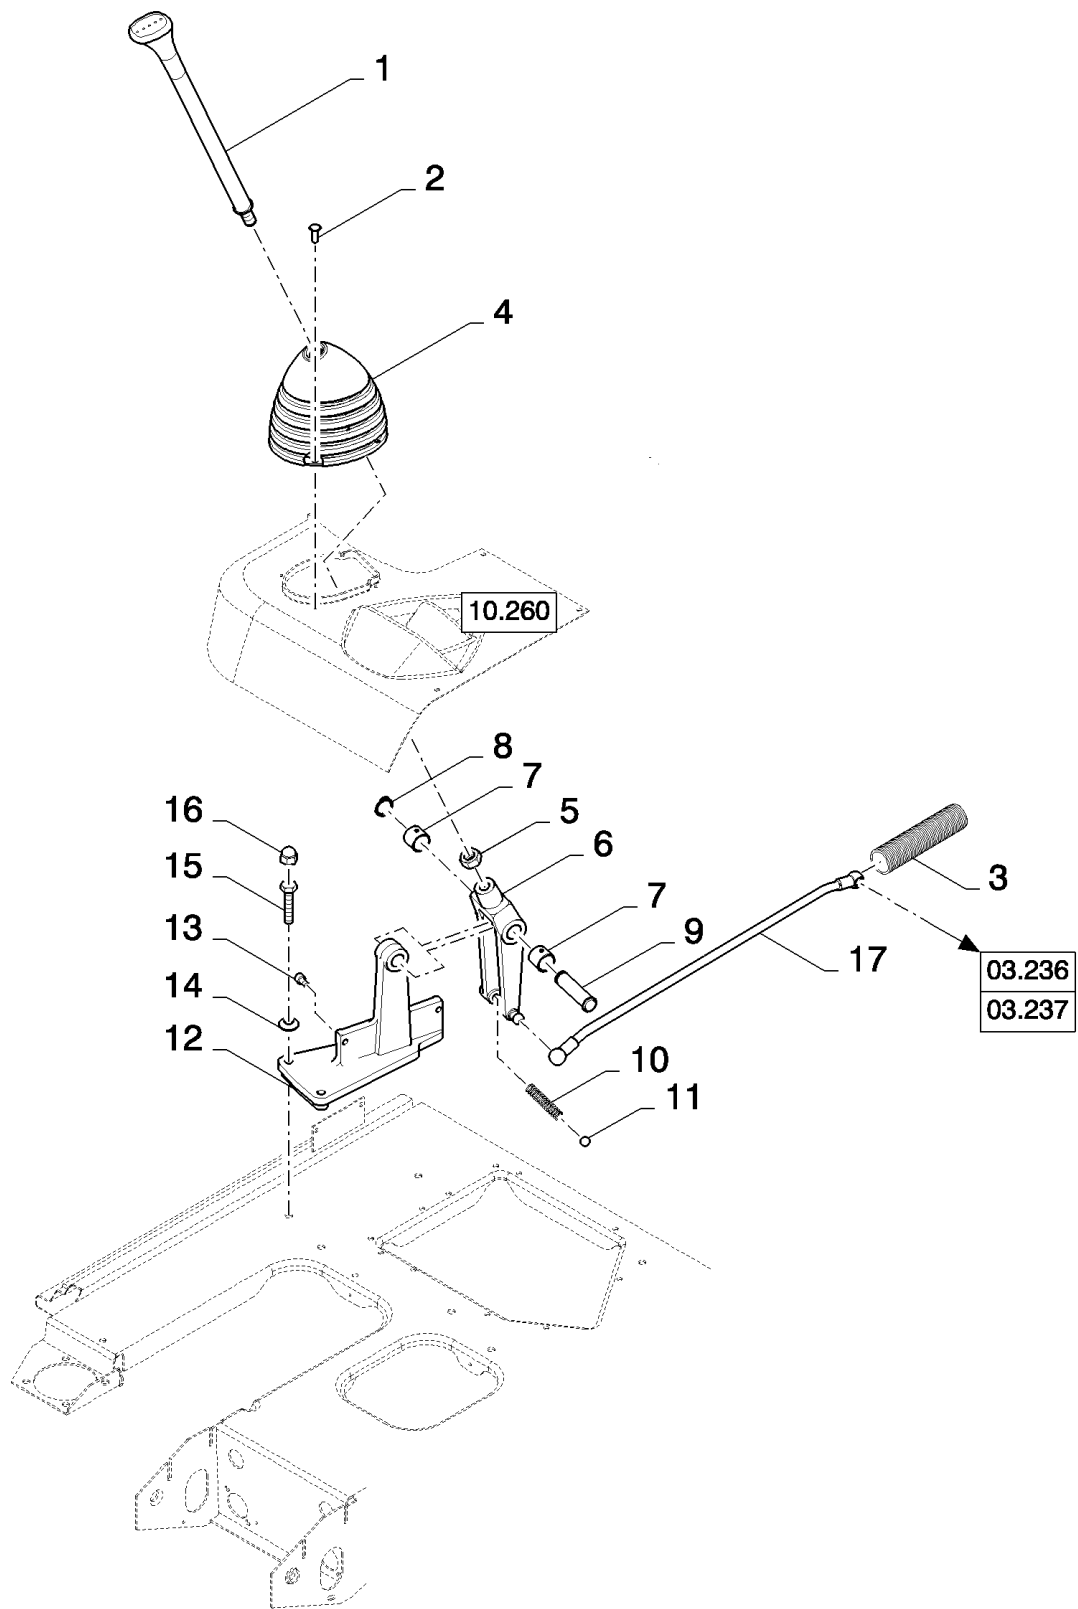

10.215(01) GEARSHIFT CONTROL

10.215(01) GEARSHIFT CONTROL

сылка	Номер детали	Кол-во	Описание
1	84077265	1	HANDLE,
2	84607894	4	PLUG,
3	9507231	1	TUBE, L=0.125M
4	84320415	1	BELLOWS,
5	364164	1	NUT, Thin, M16 x 1.5, CI 04,
6	84433403	1	LEVER,
7	420761	2	BUSHING,
8	370024	1	RING, SNAP, M20, Ext,
9	9831112	1	PIN,
10	84041522	1	SPRING,
11	84041521	1	BALL,
12	84433432	1	SUPPORT,
13	86566099	2	SCREW, Hex Soc Hd, M8 x 16, 12.9, M8x16
14	140045	3	WASHER, SPRING, Belleville, M10,
15	120069	3	BOLT, Hex, M10 x 50, 8.8,
16	747886	3	NUT,
17	87315710	1	ROD, CONNECTING,