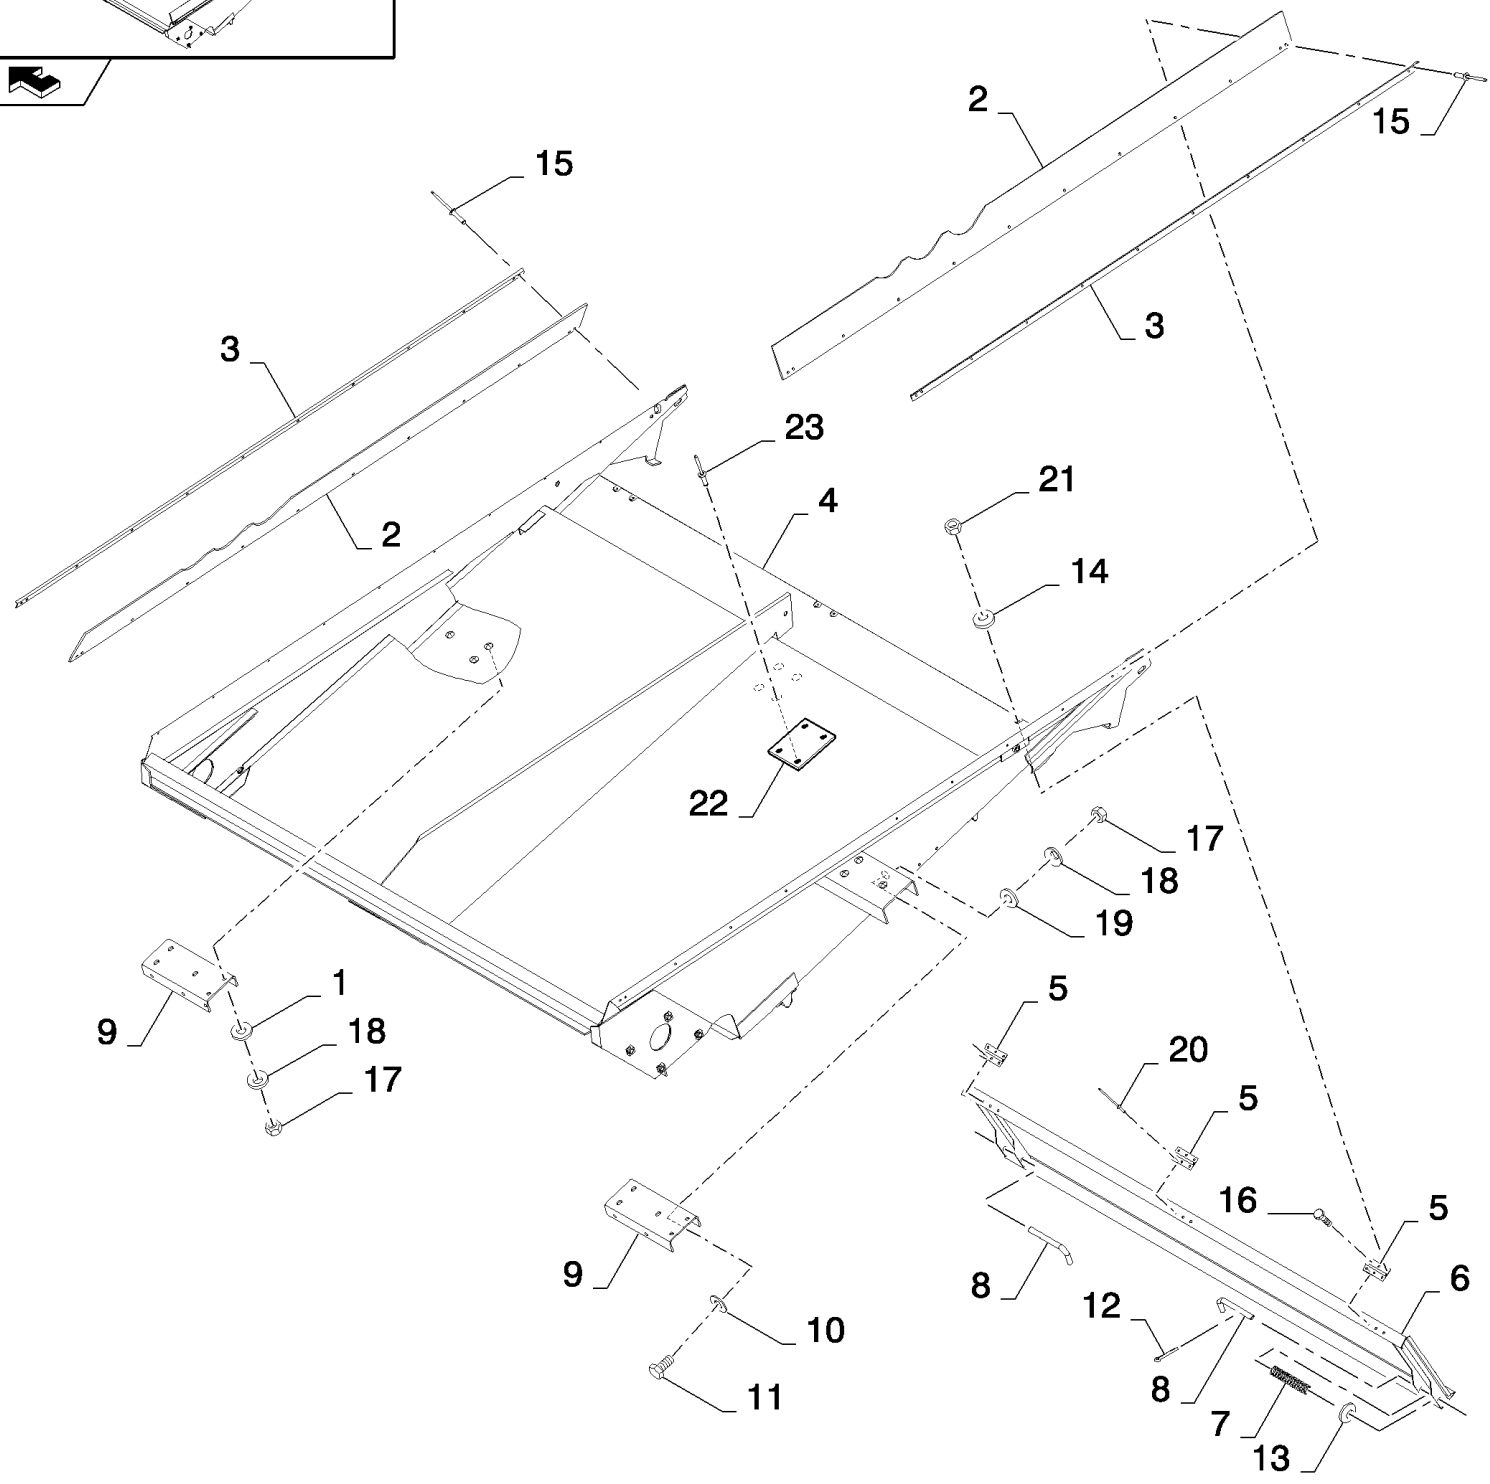

15.232(01) LOWER CLEANING SHOE

CSX7080 D660 - COMBINE (9/08-)

15.232(01) LOWER CLEANING SHOE

сылка	Номер детали	Кол-во	Описание
1	394628	6	WASHER,
2	87484634	1	CANVAS, , FOR FIXED SHOE ONLY
2	87478196	1	STRIP, SEALING, , FOR SMART SIEVE ONLY
3	84459401	2	PLATE, FIXING, , FOR FIXED SHOE ONLY
3	87478195	2	PLATE, , FOR SMART SIEVE ONLY
4	87474069	1	SHOE, SHAKER, , FOR CSX7040, CSX7050, CSX7050 HILLSIDE AND CSX7060 ONLY
4	87474068	1	SHOE, SHAKER, , FOR CSX7070 AND CSX7080 ONLY
5	350083	3	HINGE,
6	84432760	1	COVER, , FOR CSX7040, CSX7050, CSX7050 HILLSIDE AND CSX7060 ONLY
6	84434351	1	COVER, , FOR CSX7070 AND CSX7080 ONLY
7	84814911	2	SPRING,
8	394549	2	HANDLE,
9	84434757	2	SUPPORT,
10	86511315	4	WASHER, M8 x 16 x 1.6,
11	43127	4	BOLT, Hex, M8 x 25, 8.8,
12	130003	2	PIN, SPLIT (COTTER), M3.2 x 20,
13	140223	2	WASHER, M13 x 25 x 2 Thk,
14	322356	6	WASHER, BELLEVILLE, M5.1 x 12 x 1.85, HDN,
15	84462757	AR	RIVET,
16	300806	6	BOLT, Hex, M5 x 10, 8.8, Full Thd,
17	9706690	10	NUT, M8, CI 8,
18	322358	10	WASHER, SPRING, Belleville, M8,
19	140041	4	WASHER, M8 x 28 x 3,
20	445394	9	RIVET, Pop, M4.8 x 12.7,
21	86508813	6	NUT, M5, CI 8,
22	84056659	1	COVER,
23	9512968	4	RIVET,