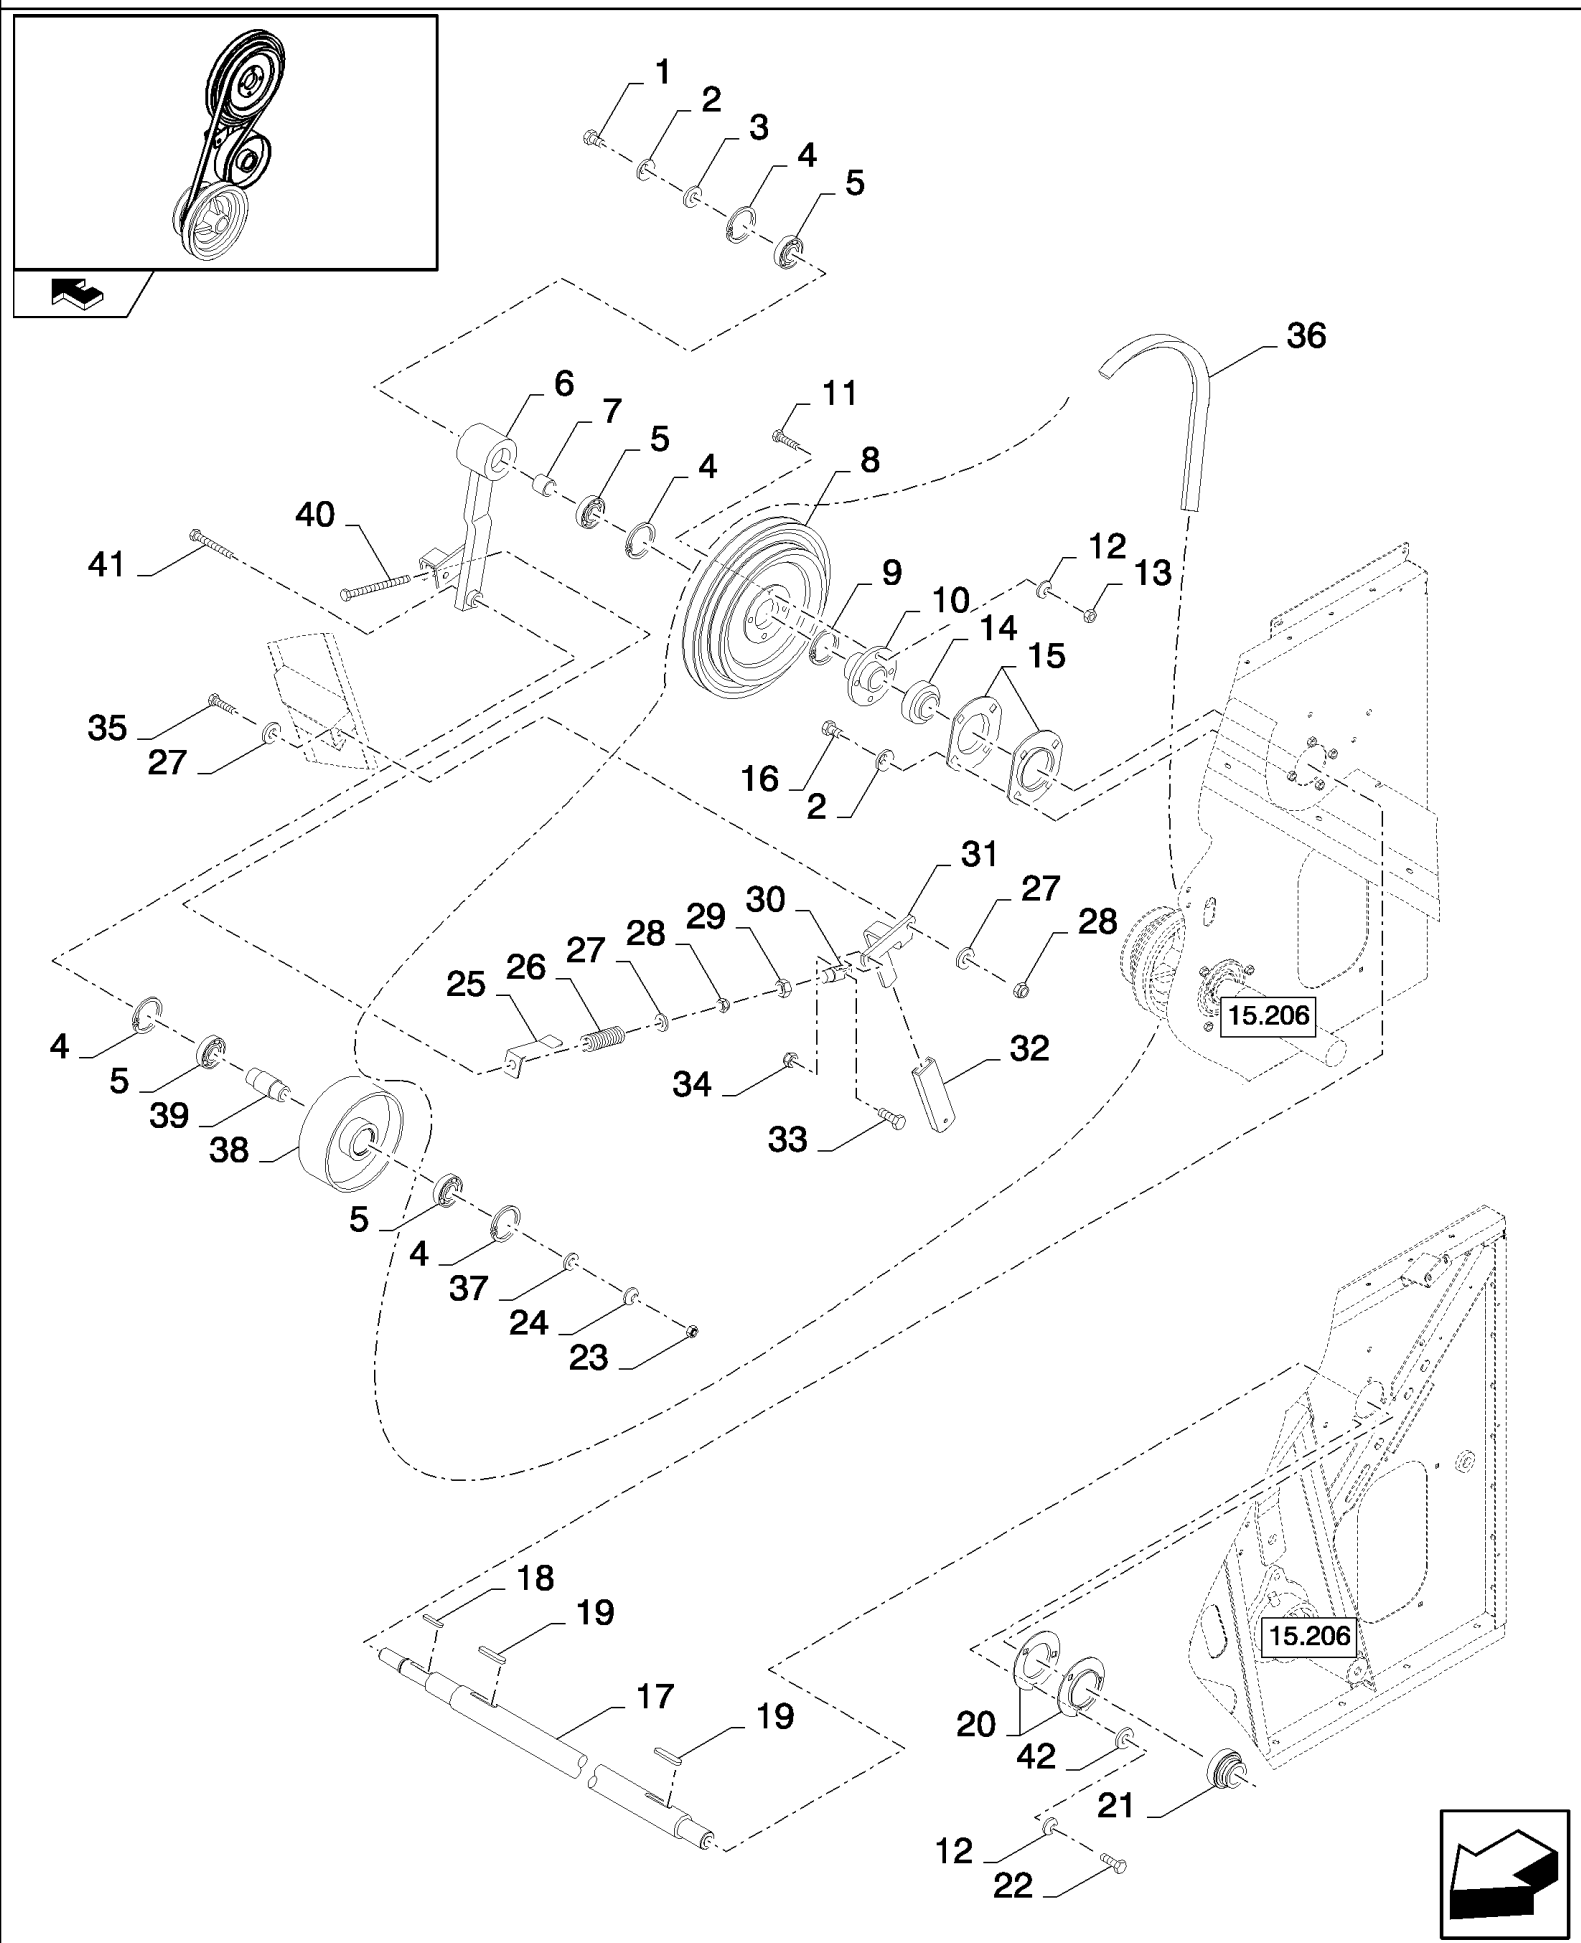

14.211(01) ROTARY SEPARATOR DRIVE AND SHAFT

14.211(01) ROTARY SEPARATOR DRIVE AND SHAFT

сылка	Номер детали	Кол-во	Описание
1	9706687	1	BOLT, Hex, M12 x 30, 8.8, Full Thd,
2	140046	5	WASHER, SPRING, Belleville, M12,
3	9839232	1	WASHER, 13MM
4	370011	4	RING, SNAP, M52, Int,
5	443898	4	BEARING, BALL,
6	87381774	1	ARM,
7	430235	1	SPACER,
8	84814020	1	PULLEY,
9	370004	1	RING, SNAP, M35, Ext,
10	84334177	1	FLANGE,
11	412151	4	BOLT, Hex, M10 x 55, 8.8,
12	140045	11	WASHER, SPRING, Belleville, M10,
13	100016	4	NUT, M10, CI 8,
14	455805	1	BEARING, BALL,
15	9837215	2	FLANGE,
16	300388	4	BOLT, Hex, M12 x 25, 8.8,
17	84433157	1	SHAFT, , FOR CSX7040, CSX7050, CSX7050 HILLSIDE AND CSX7060 ONLY
17	84075051	1	SHAFT, , FOR CSX7070 AND CSX7080 ONLY
18	170012	1	KEY, M10 x 8 x 50, Par,
19	323624	2	KEY, M14 x 9 x 63, Par,
20	36403	2	FLANGE,
21	84814912	1	BEARING, BALL,
22	43139	3	BOLT, Hex, M10 x 25, 8.8, Full Thd,
23	100020	1	NUT, M16, CI 8,
24	140048	1	WASHER, SPRING, Belleville, M16,
25	84438562	1	INDICATOR, , BSN C627
25	87744447	1	INDICATOR, , ASN D628
26	322297	1	SPRING,
27	378245	AR	WASHER, M13 x 28 x 2 Thk,
28	412126	AR	NUT, LOCK, M12 x 1.75, CI 8,
29	9706685	1	NUT, M12, CI 8,
30	9602976	1	YOKE,
31	84076898	1	LEVER,
32	84439164	1	HANDLE GRIP,
33	9706704	1	BOLT, Hex, M10 x 35, 8.8, Full Thd,
34	100037	1	NUT, M10 x 1.5, CI 8,
35	86629541	1	BOLT, Hex, M12 x 40, 8.8, Full Thd,
36	84073933	1	BELT, TRANSMISSION,
37	378246	1	WASHER, M16,
38	84814021	1	WHEEL, IDLER,
39	9513986	1	BUSHING,
40	84074911	1	BOLT, Hex, M12 x 200, 12.9, M12x200
41	321246	1	BOLT, Hex, M16 x 120, 8.8,
42	378244	3	WASHER, M10 x 24 x 2 Thk,