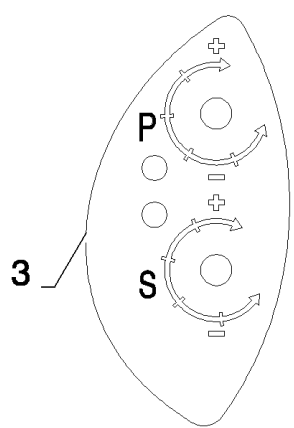

08.501(01) SAFETY AND INSTRUCTION DECALS