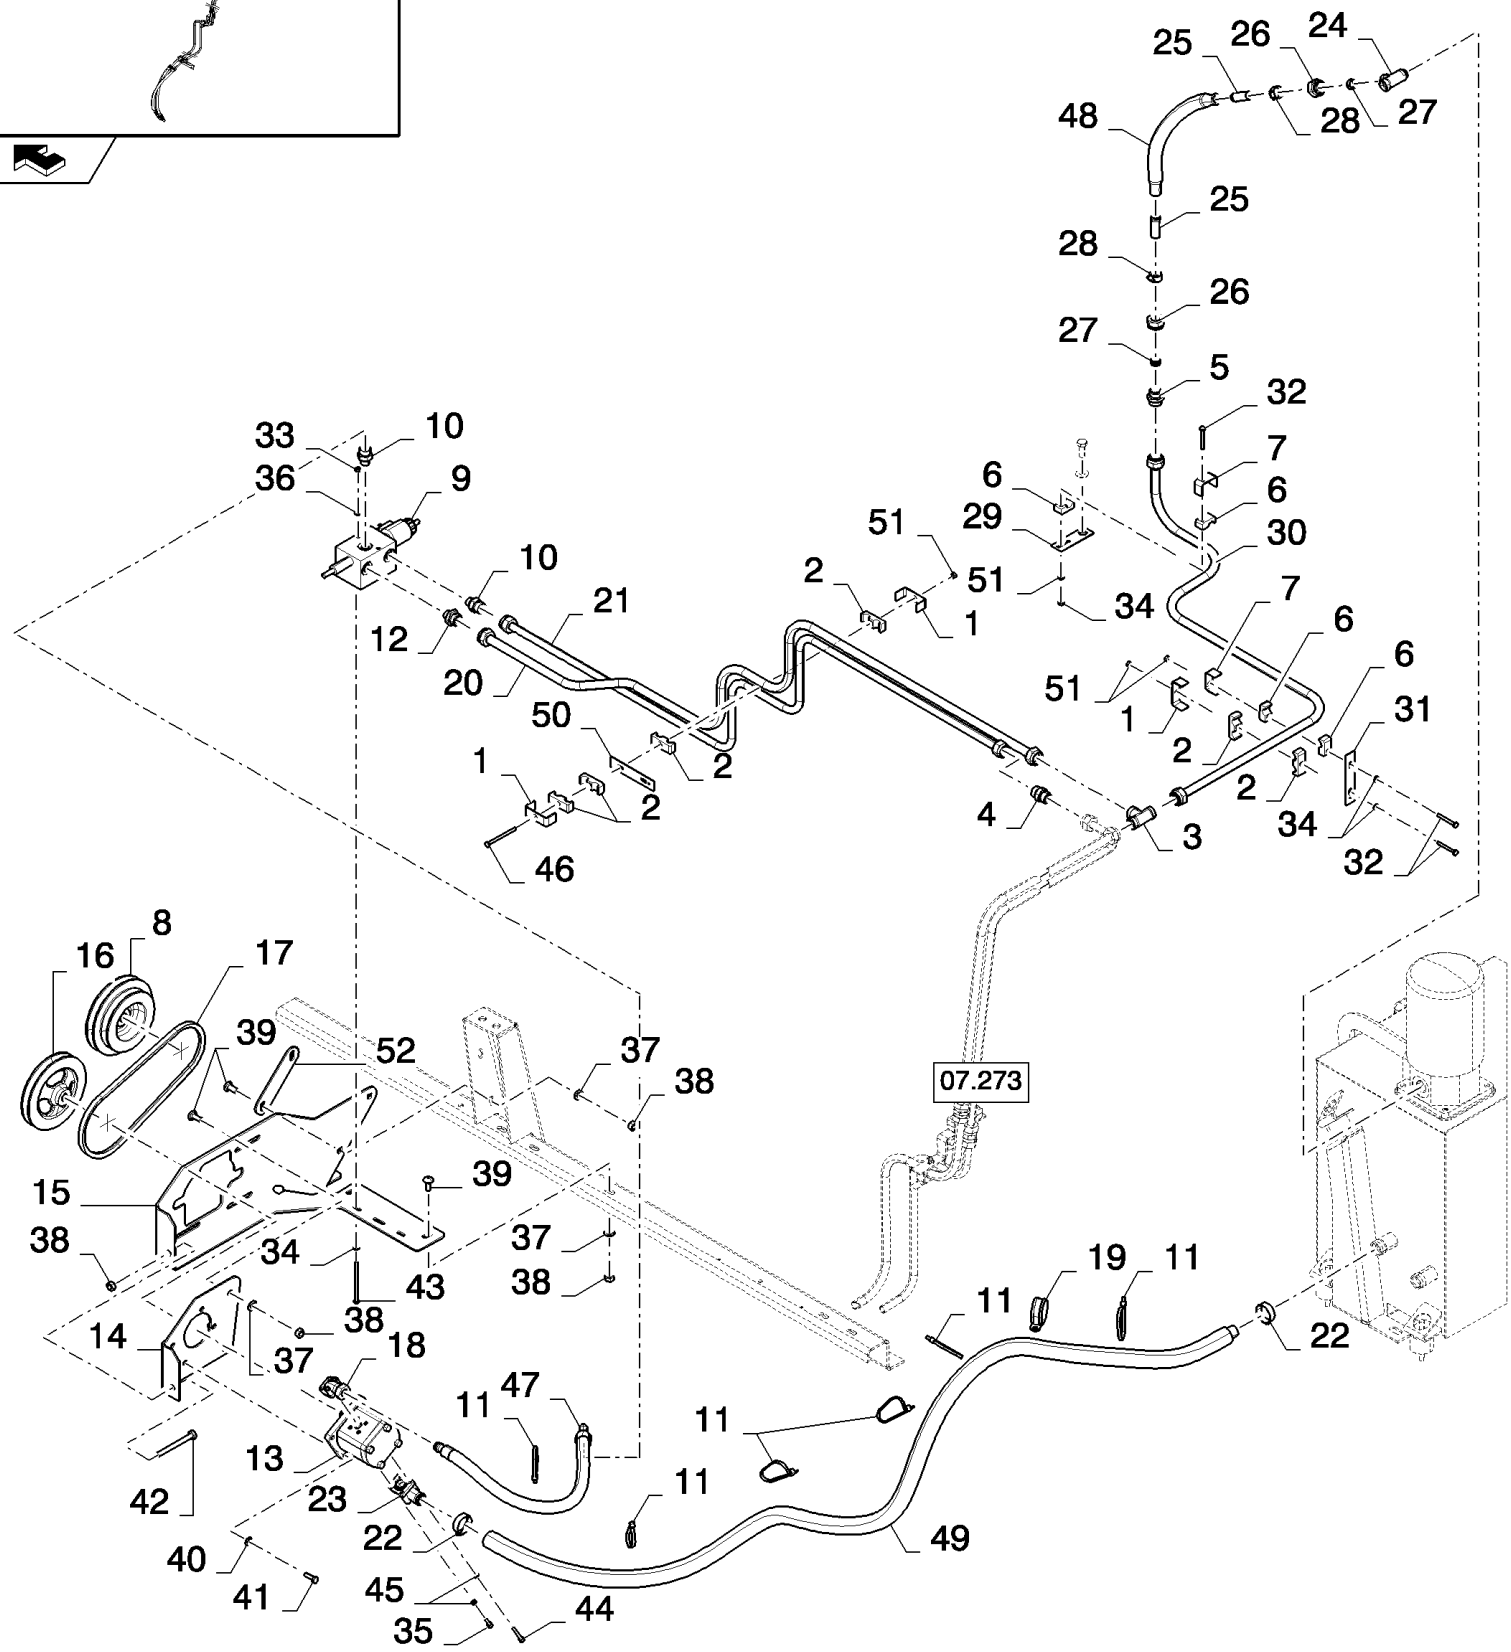

07.272(01) HYDRAULIC REEL DRIVE

07.272(01) HYDRAULIC REEL DRIVE

сылка	Номер детали	Кол-во	Описание
1	84814948	3	SUPPORT,
2	430356	6	CLAMP,
3	379431	1	CONNECTION, 3 WAY,
4	335174	1	CONNECTOR, HYD., M24 x 1.5,
5	335173	1	CONNECTOR, HYD.,
6	433007	4	CLAMP,
7	433100	2	SUPPORT,
8	87323482	1	PULLEY,
9	84444581	1	VALVE, HYDRAULIC, , NO SUBPARTS YET AVAILABLE
10	394372	2	CONNECTOR, HYD.,
11	396718	6	STRAP, CABLE,
12	394373	1	CONNECTOR, HYD.,
13	87340938	1	PUMP, HYDRAULIC, , NO SUBPARTS YET AVAILABLE
14	87324033	1	BRACKET,
15	87324306	1	SUPPORT,
16	87324411	1	PULLEY,
17	80754165	1	BELT, TRANSMISSION,
18	337208	1	ELBOW,
19	455556	1	CLAMP,
20	87364728	1	TUBE, HYD, , FOR CSX7080 ONLY
20	87624523	1	TUBE, HYD, , FOR CSX7060 ONLY
21	87389989	1	TUBE, HYD, , FOR CSX7080 ONLY
21	87624521	1	TUBE, HYD, , FOR CSX7060 ONLY
22	382527	2	CLAMP, HOSE, M25-40, Worm,
23	450594	1	ELBOW,
24	84042442	1	CONNECTION, 3 WAY,
25	84012346	2	TUBE,
26	335170	2	NUT,
27	335168	2	FERRULE,
28	326082	2	CLAMP,
29	84007699	1	PLATE, COVER,
30	87364730	1	TUBE, HYD,
31	919316	1	SUPPORT,
32	120056	3	BOLT, Hex, M6 x 50, 8.8,
33	9706755	2	NUT, M6, CI 8,
34	86588450	AR	WASHER, M6 x 12 x 1.6 Thk,
35	120229	2	SCREW, Hex Soc Hd, M6 x 20, 8.8,
36	322357	2	WASHER, SPRING, Belleville, M6,
37	140045	8	WASHER, SPRING, Belleville, M10,
38	100016	10	NUT, M10, CI 8,
39	86512446	8	BOLT, CARRIAGE, Short NK, M10 x 30, CI8.8, Full Thd,
40	322358	4	WASHER, SPRING, Belleville, M8,
41	43127	4	BOLT, Hex, M8 x 25, 8.8,
42	360296	1	BOLT, Hex, M10 x 100, 8.8, Full Thd,
43	412499	2	BOLT, Hex, M6 x 100, 8.8, Full Thd,