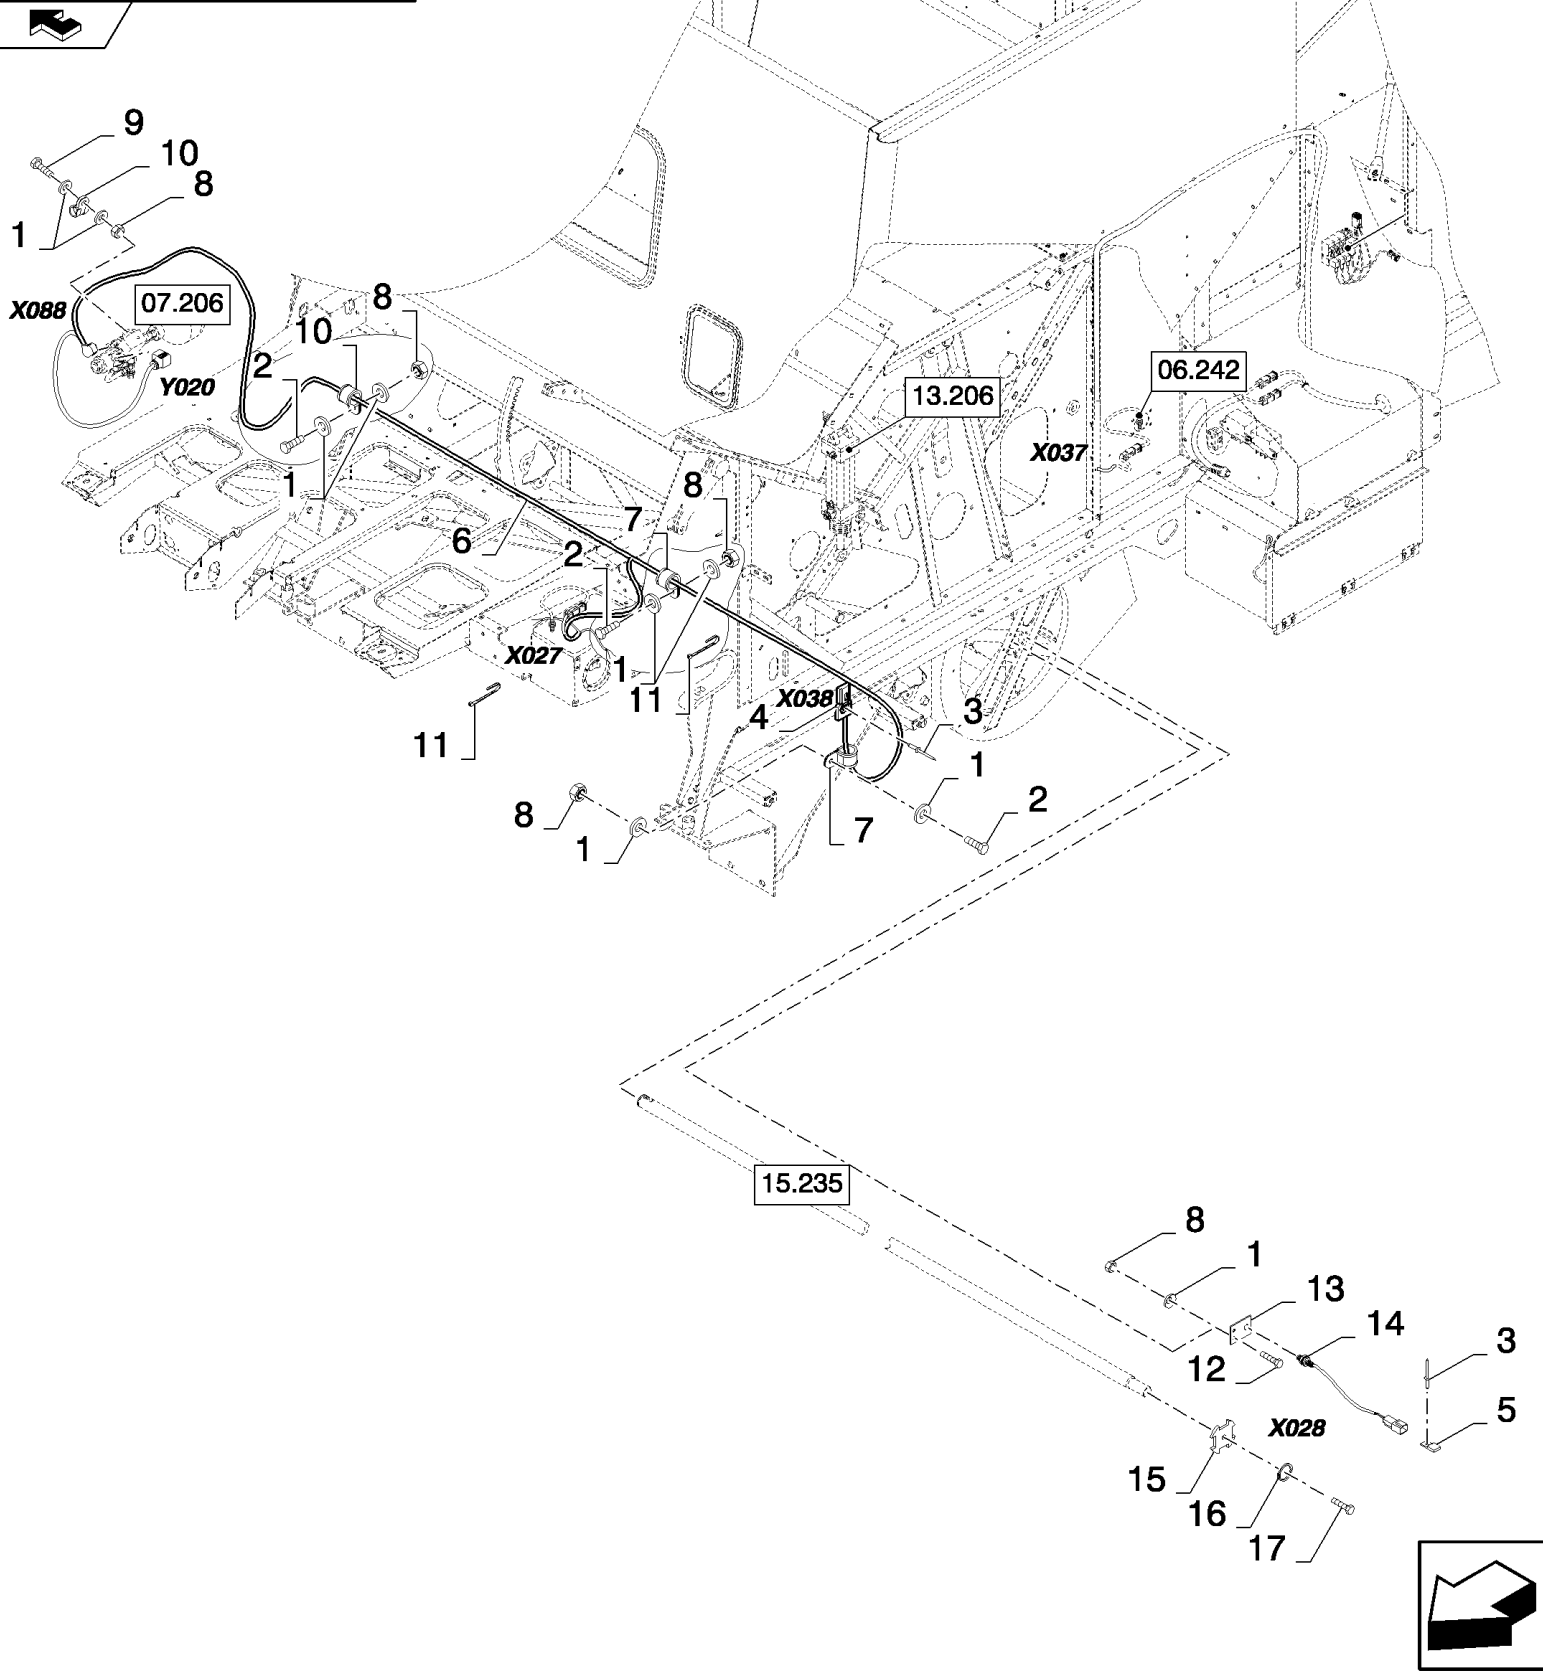

06.233(01) LOWER FRAME, ELECTRICITY

сылка	Номер детали	Кол-во	Описание
1	322357	10	WASHER, SPRING, Belleville, M6,
2	86977786	3	BOLT, Hex, M6 x 25, 8.8,
3	445394	2	RIVET, Pop, M4.8 x 12.7,
4	84807267	1	CONNECTOR, WIRE,
5	84058832	1	CLIP,
6	87499323	1	HARNESS, WIRE, , SEE FIGURE 06.507
7	84818443	2	CLAMP,
8	9706755	6	NUT, M6, CI 8,
9	43118	1	BOLT, Hex, M6 x 40, 8.8,
10	84818442	2	CLAMP,
11	9993154	7	ELASTIC STRAP,
12	86508568	2	SCREW, Hex, M6 x 16, 8.8,
13	84334070	1	BRACKET,
14	84058861	1	SENSOR, B8 FAN VARIATOR SPEED SENSOR, SEE FIGURE 06.701
15	84077888	1	DISC,
16	140045	1	WASHER, SPRING, Belleville, M10,
17	43138	1	BOLT, Hex, M10 x 20, 8.8, Full Thd,