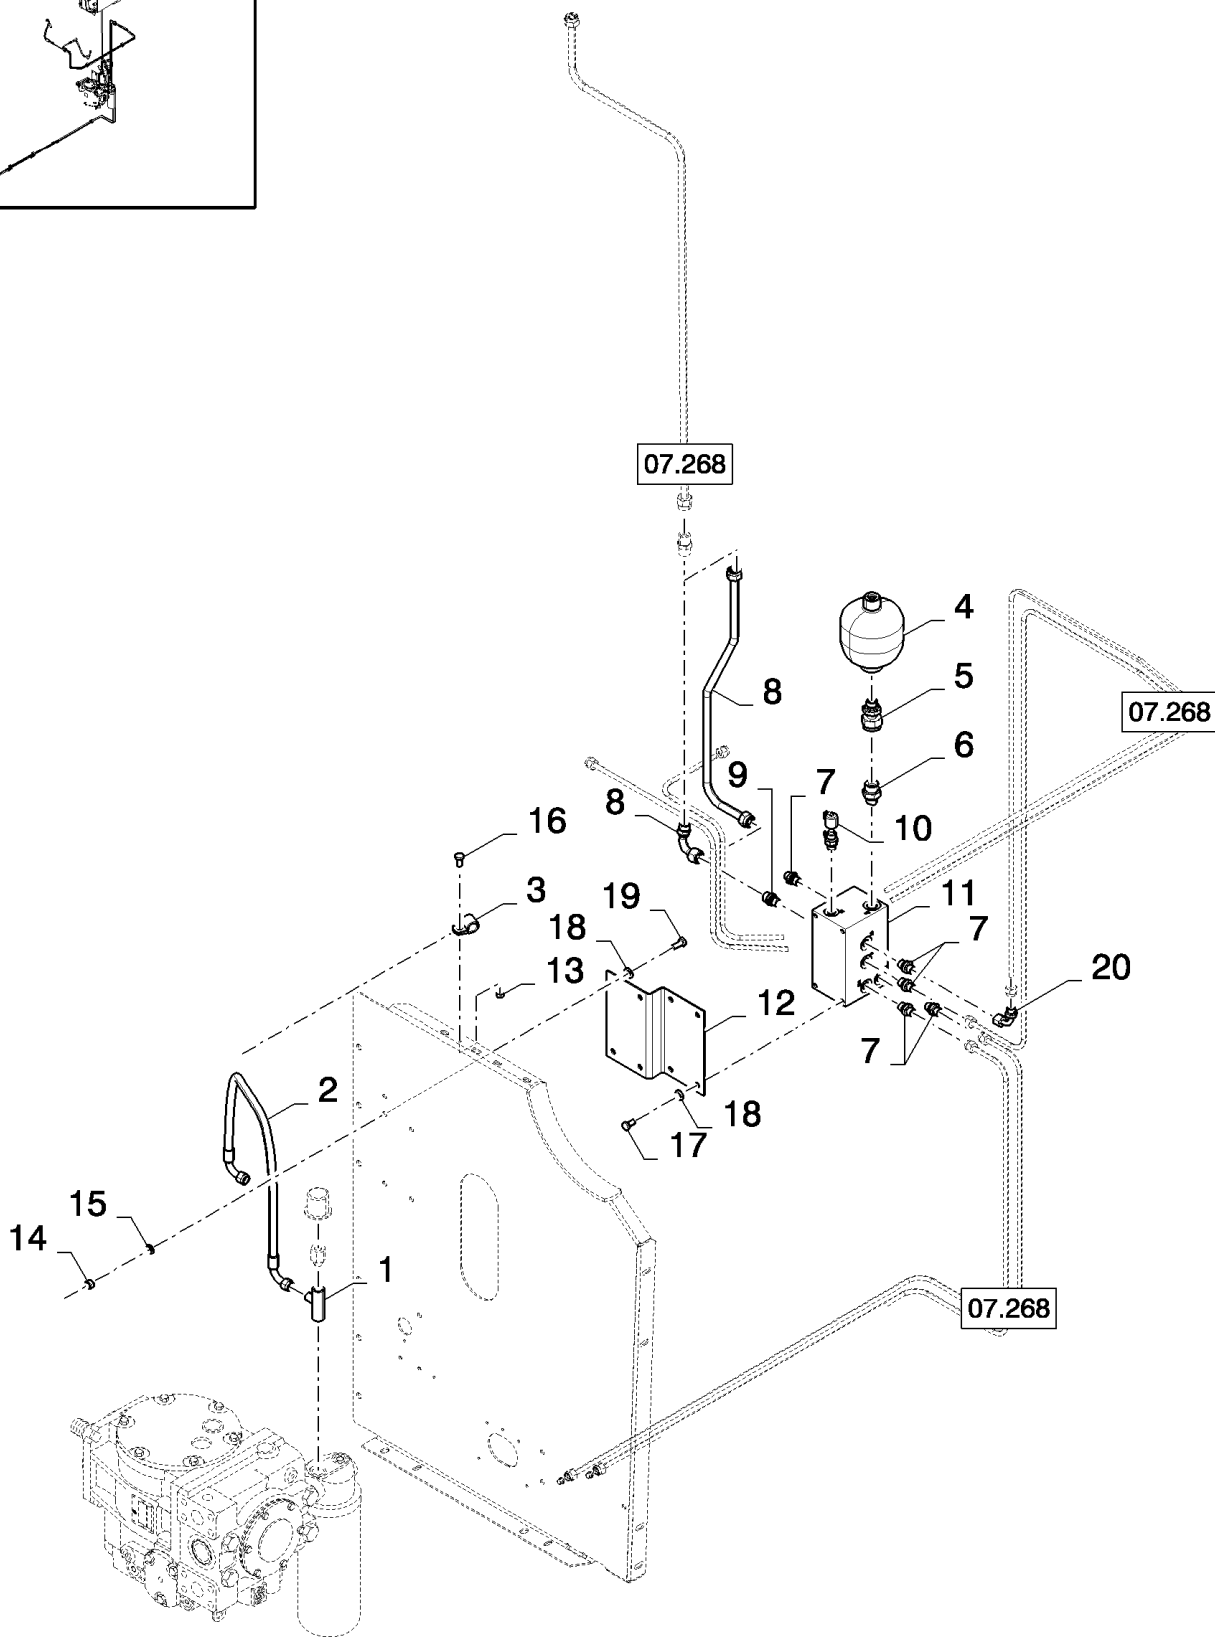

07.270(01) LOW PRESSURE HYDRAULICS

сылка	Номер детали	Кол-во	Описание
1	84037988	1	CONNECTION, 3 WAY,
2	87389991	1	HOSE, FLEXIBLE,
3	431351	1	CLAMP,
4	87386974	1	ACCUMULATOR,
5	84000316	1	CONNECTOR, HYD.,
6	394372	1	CONNECTOR, HYD.,
7	87381134	5	FITTING,
8	87567343	1	TUBE, HYD,
9	87381135	1	FITTING,
10	84100207	1	COUPLING, QUICK, MALE,
11	87335297	1	VALVE, HYDRAULIC,
12	87353867	1	SUPPORT,
13	9706755	1	NUT, M6, CI 8,
14	9706690	4	NUT, M8, CI 8,
15	86624184	4	WASHER, M8 x 16 x 1.6,
16	86977786	1	BOLT, Hex, M6 x 25, 8.8,
17	120103	4	BOLT, Hex, M8 x 16, 8.8,
18	322358	8	WASHER, SPRING, Belleville, M8,
19	120104	4	BOLT, Hex, M8 x 20, 8.8,
20	418283	1	ELBOW,