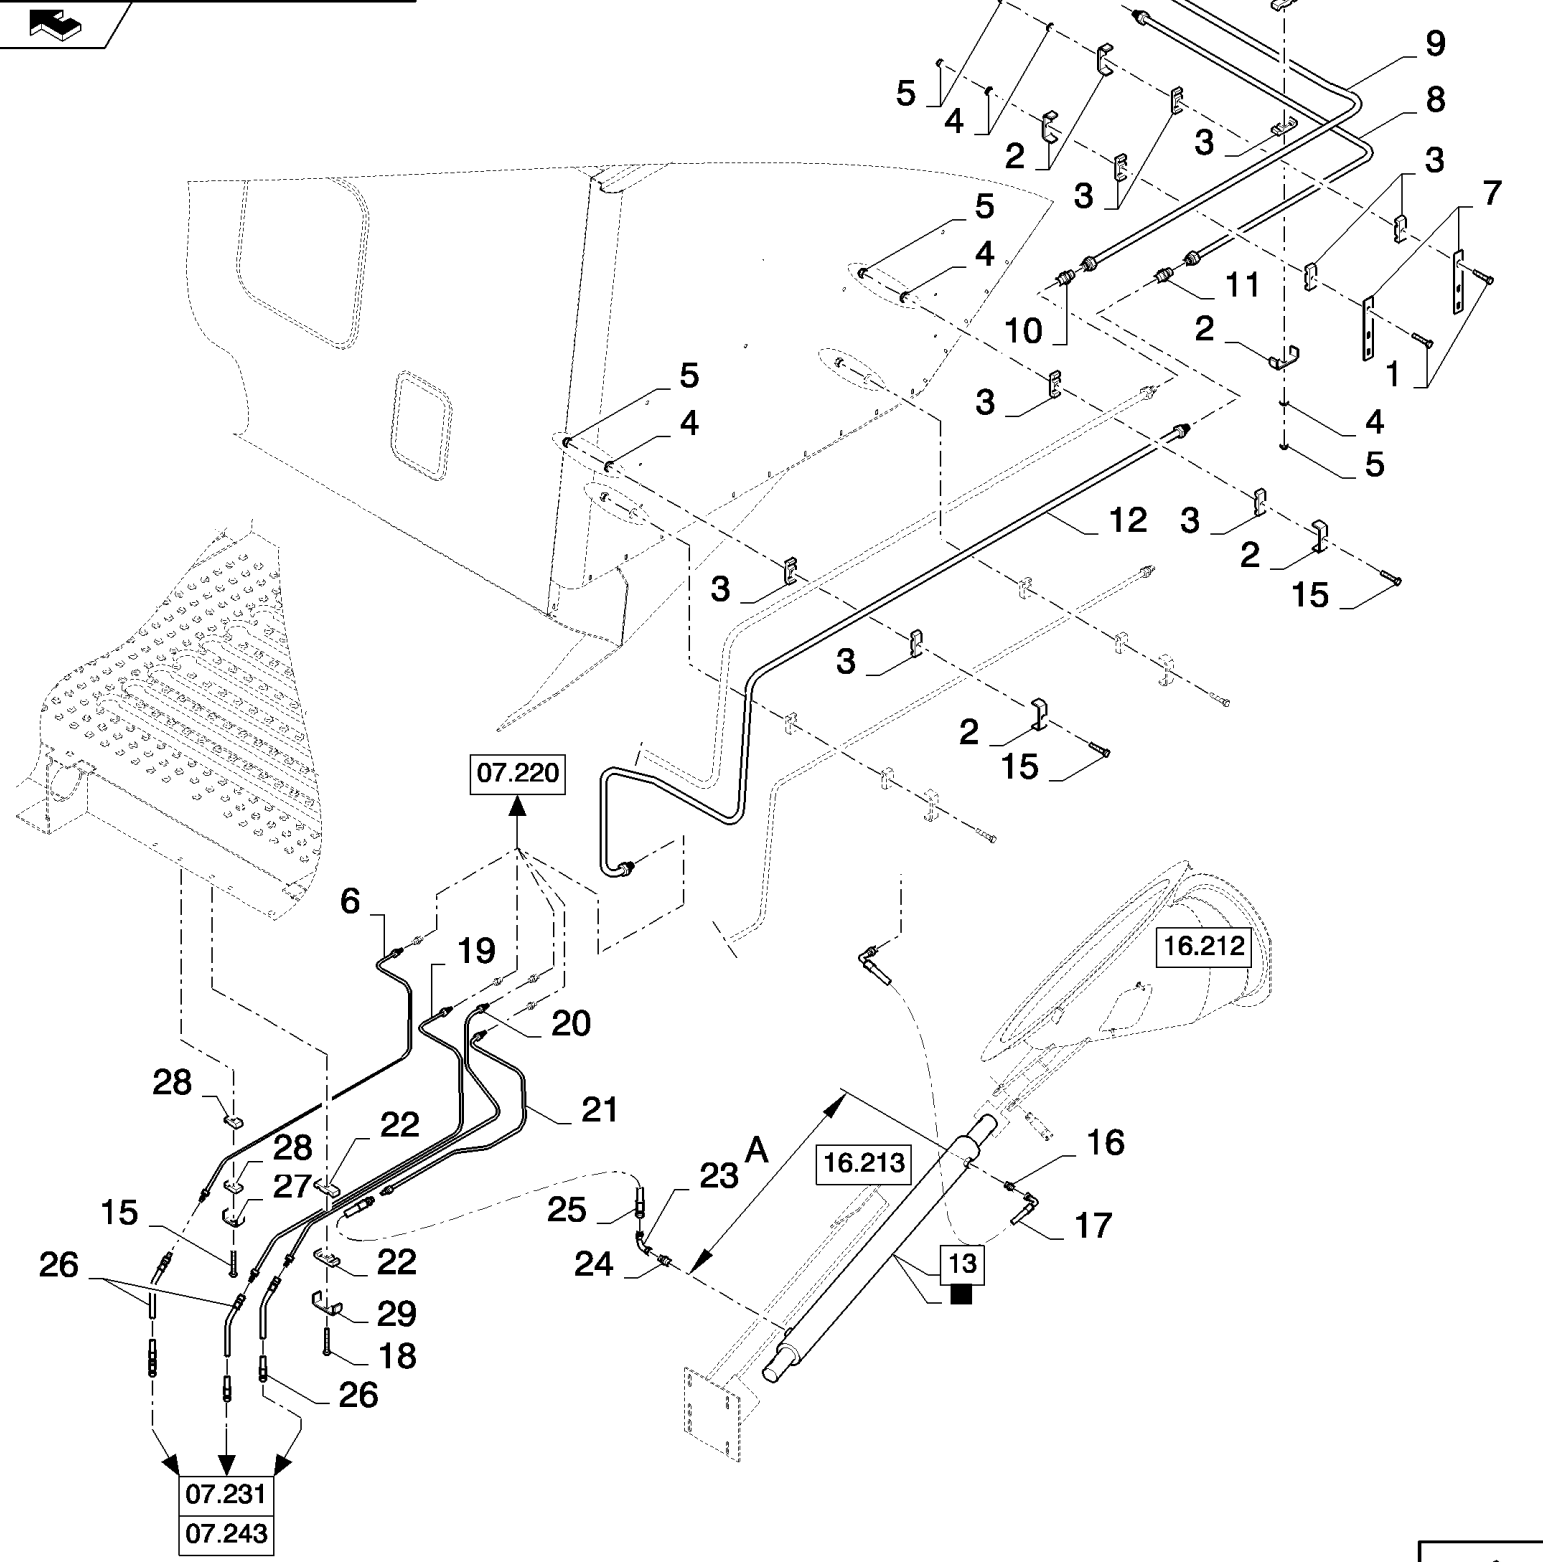

07.216(01) CYLINDER FOR UNLOADING AUGER AND LH TUBES

07.216(01) CYLINDER FOR UNLOADING AUGER AND LH TUBES

сылка	Номер детали	Кол-во	Описание
1	120056	3	BOLT, Hex, M6 x 50, 8.8,
2	84814948	5	SUPPORT,
3	430356	10	CLAMP,
4	86588450	6	WASHER, M6 x 12 x 1.6 Thk,
5	412152	6	NUT, LOCK, M6 x 1, CI 8.8,
6	87669600	1	TUBE, HYD,
7	84447755	2	BRACKET,
8	84437960	1	TUBE, HYD,
9	84437970	1	TUBE, HYD,
10	335173	2	CONNECTOR, HYD.,
11	335174	1	CONNECTOR, HYD., M24 x 1.5,
12	87344925	1	TUBE, HYD,
13	87618526	1	HYDRAULIC CYLINDER, (14)
14	84023786	1	KIT, SEALS, A=709MM
14	9508805	1	KIT, SEALS, A=771MM
15	86977790	2	SCREW, Hex, M6 x 45, 8.8,
16	386215	1	CONNECTOR, HYD.,
17	84052145	1	HOSE, FLEXIBLE,
18	86508570	1	BOLT, Hex, M6 x 80, 8.8,
19	87669598	1	TUBE, HYD,
20	87669596	1	TUBE, HYD,
21	87675869	1	TUBE, HYD,
22	430357	2	CLAMP,
23	396017	1	CONNECTOR, HYD.,
24	418283	1	ELBOW,
25	424524	1	HOSE, HYDRAULIC,
26	84019350	3	HOSE, HYDRAULIC, , FOR LATERALE VERSION ONLY
26	84989470	3	HOSE, FLEXIBLE,
27	433101	1	SUPPORT, , FOR LATERALE VERSION ONLY
28	433008	2	CLAMP, , FOR LATERALE VERSION ONLY
29	431941	1	SUPPORT,