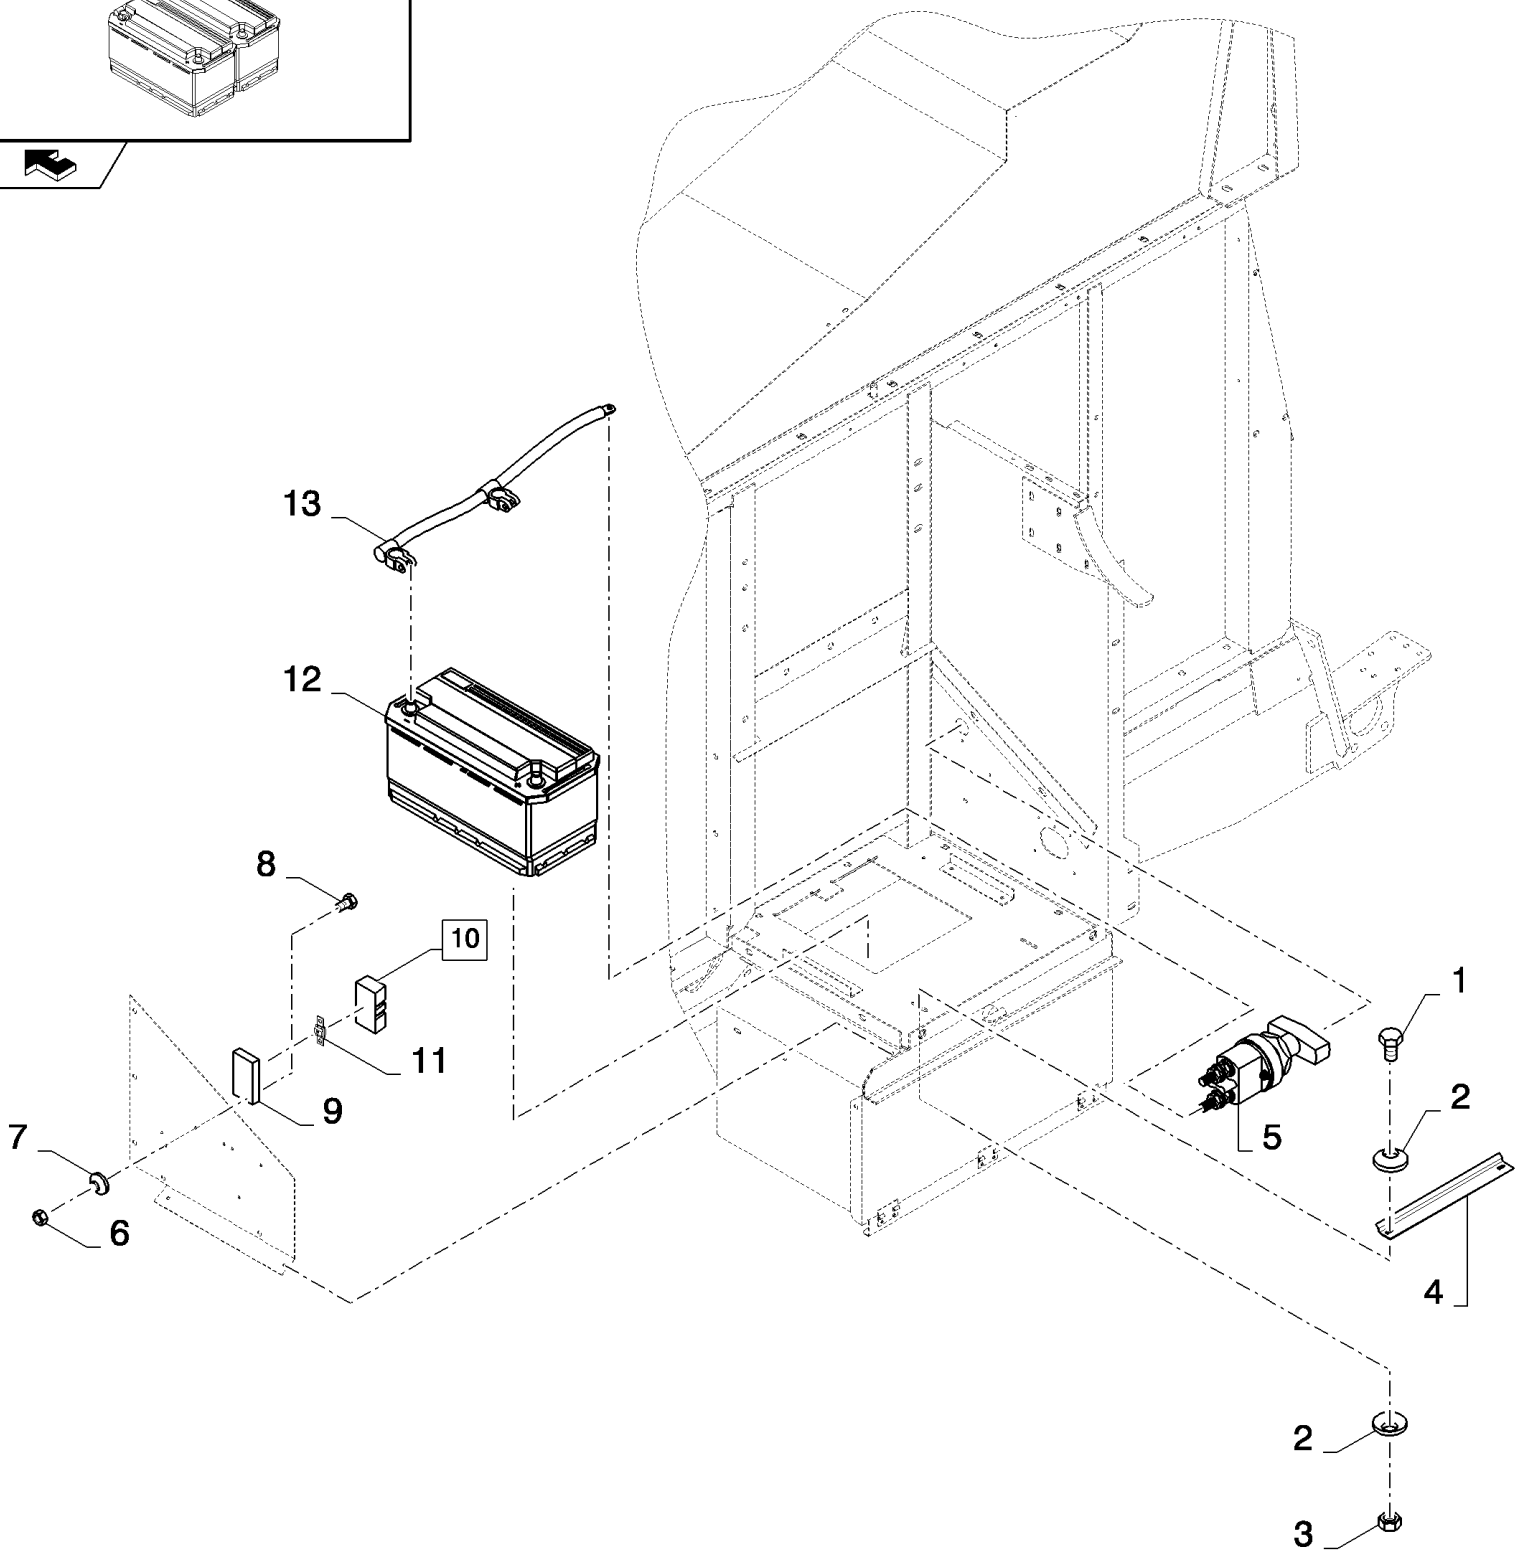

06.227(01) BATTERY

06.227(01) BATTERY

сылка	Номер детали	Кол-во	Описание
1	86508568	2	SCREW, Hex, M6 x 16, 8.8,
2	322357	6	WASHER, SPRING, Belleville, M6,
3	9706755	4	NUT, M6, CI 8,
4	84435776	1	PLATE, FIXING,
5	84998012	1	SWITCH ASSY, S1 - MAIN BATTERY SWITCH
6	86508812	2	NUT, M3, CI 8,
7	86509827	2	WASHER, LOCK, M3,
8	86511816	2	SCREW, Cross Pan Hd, M3 x 16,
9	NS	1	NOT SERVICED SEPARATELY,
10	84078784	1	FUSE HOLDER, (9)
11	84078783	1	FUSE, 80A
12	NS	2	NOT SERVICED,
13	84400865	1	CABLE, BATTERY (NEG), , SEE FIGURE 06.504