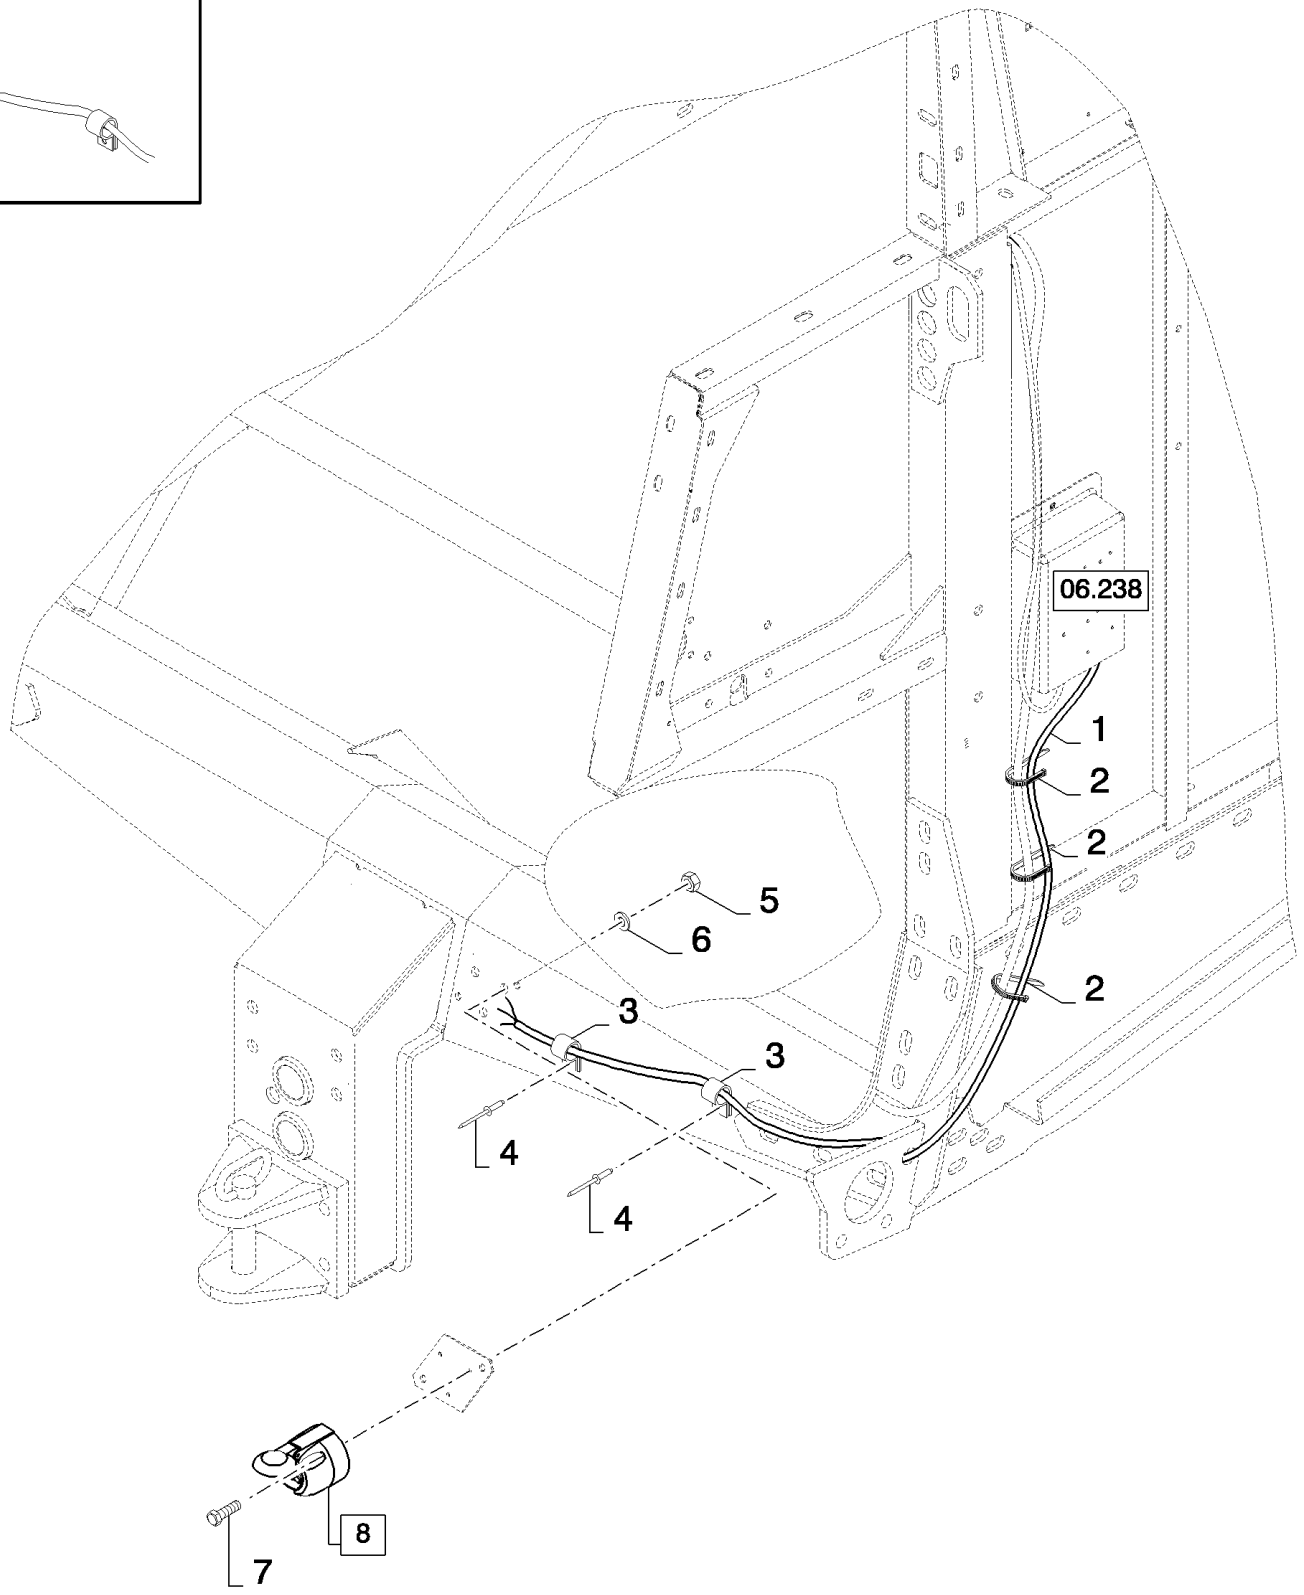

CSX7080 D660 - COMBINE (9/08-)

06.228(01) ELECTRICS ON HITCH

сылка	Номер детали	Кол-во	Описание
1	84437294	1	HARNES, WIRE, , SEE FIGURE 06.525
2	9993154	5	ELASTIC STRAP,
3	9503929	2	CLAMP,
4	9512290	2	RIVET, Pop, M4.8 x 18,
5	100012	3	NUT, M4, CI 8,
6	322355	3	WASHER, Belleville, M4,
7	86585707	3	SCREW, Cross Pan Hd, M4 x 35, M4x35
8	398224	1	SOCKET, POWER,
9	NSS	1	NOT SERVICED SEPARATELY,