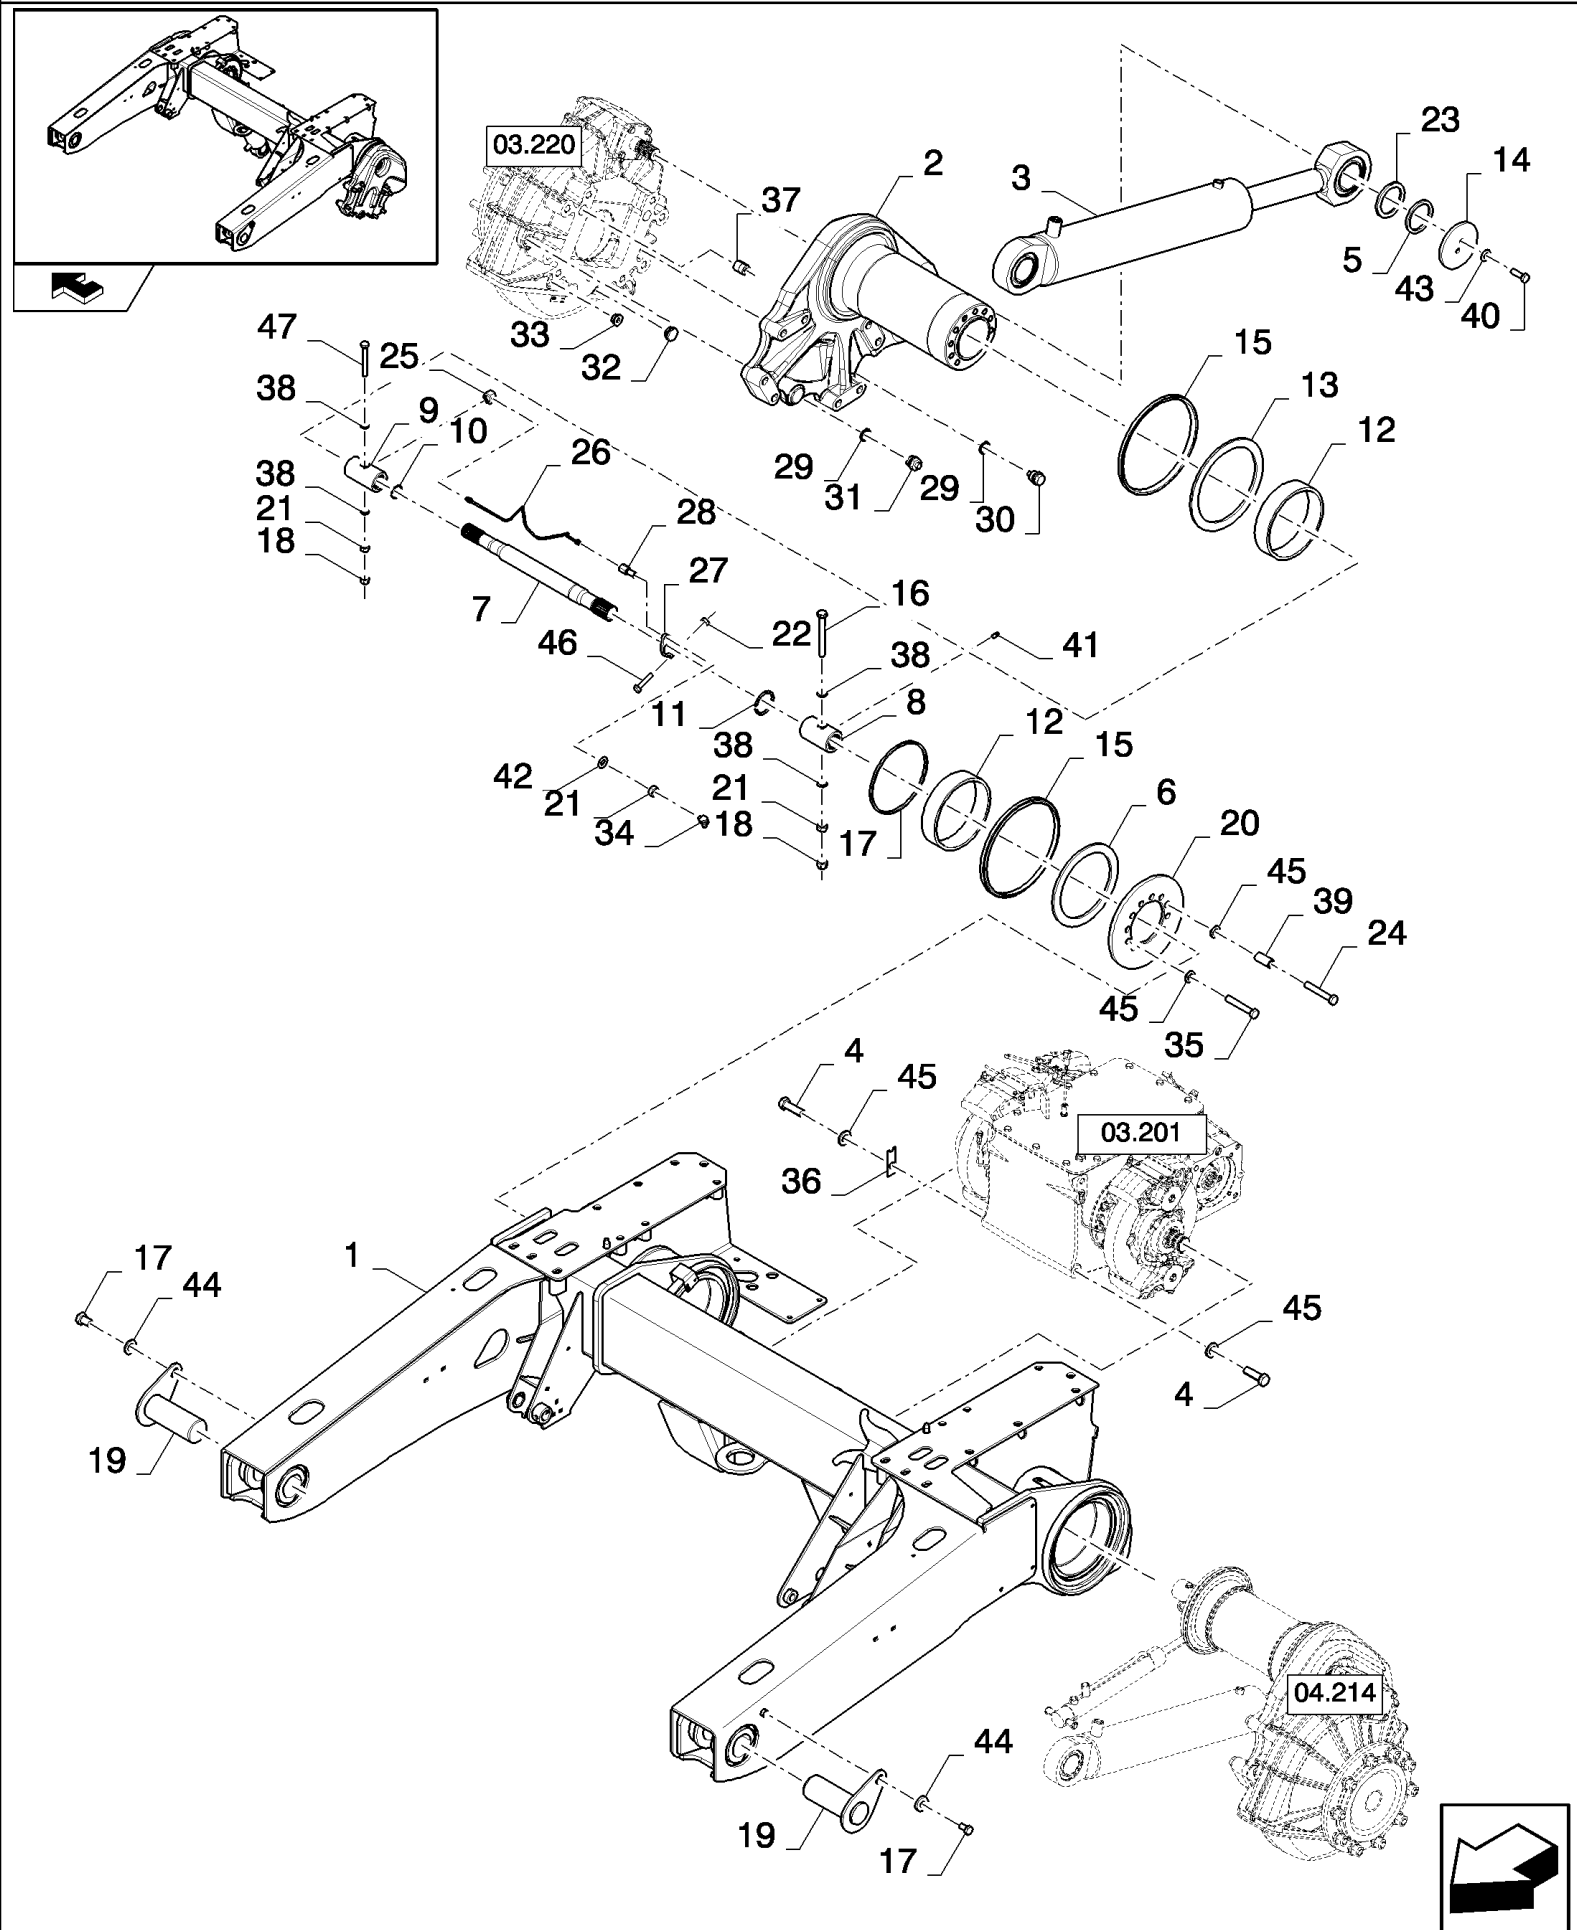

04.213(01) TRACTION BEAM, LH - FOR LATERALE ONLY

CSX7080 D660 - COMBINE (9/08-)

04.213(01) TRACTION BEAM, LH - FOR LATERALE ONLY

сылка	Номер детали	Кол-во	Описание
1	87563770	1	BEAM, , FOR CSX7050 AND CSX7060 ONLY
1	87563771	1	BEAM, , FOR CSX7080 ONLY
2	87537973	1	ROCKER ARM,
3	87619132	1	HYDRAULIC CYLINDER,
4	87536910	1	ROCKER ARM,
5	87539689	1	RING,
6	87540766	1	RING,
7	87539693	2	SHAFT,
8	87586665	1	BUSHING, SPLINED,
9	87586667	1	BUSHING, SPLINED,
10	84446911	1	CIRCLIP,
11	84446910	1	RING, SNAP, M40,
12	87540764	2	BUSHING,
13	87540765	1	RING,
14	87539690	1	DISC,
15	87540854	2	SEAL,
16	120074	1	BOLT, Hex, M10 x 90, 8.8,
17	9706687	2	BOLT, Hex, M12 x 30, 8.8, Full Thd,
18	100037	2	NUT, M10 x 1.5, CI 8,
19	87586778	2	LEVERSHAFT,
20	87539686	1	DISC,
21	100016	3	NUT, M10, CI 8,
22	100012	1	NUT, M4, CI 8,
23	87539688	1	RING,
24	86541970	1	BOLT, Hex, M16 x 100, 10.9,
25	87549913	1	NIPPLE, LUBE,
26	87549914	1	PLATE, RETAINING,
27	87549914	1	PLATE, RETAINING,
28	84817004	1	CONNECTOR, HYD.,
29	220025	4	SEALRING,
30	386287	2	BREATHER,
31	336897	2	PLUG,
32	84071595	2	PROFILE,
33	84817215	2	PLUG,
34	323787	1	NIPPLE, LUBE,
35	412398	9	BOLT, Hex, M16 x 50, 10.9,
36	84073986	2	SHIM,
37	626826	6	PIN,
38	84439102	4	WASHER, SEALING,
39	87602774	1	BUSHING,
40	300389	2	BOLT, Hex, M12 x 35, 8.8, Full Thd,
41	323204	1	CLAMP,
42	14045	1	DUST CAP,
43	140046	2	WASHER, SPRING, Belleville, M12,
44	86592701	2	WASHER, M12 x 35 x 5, HT,