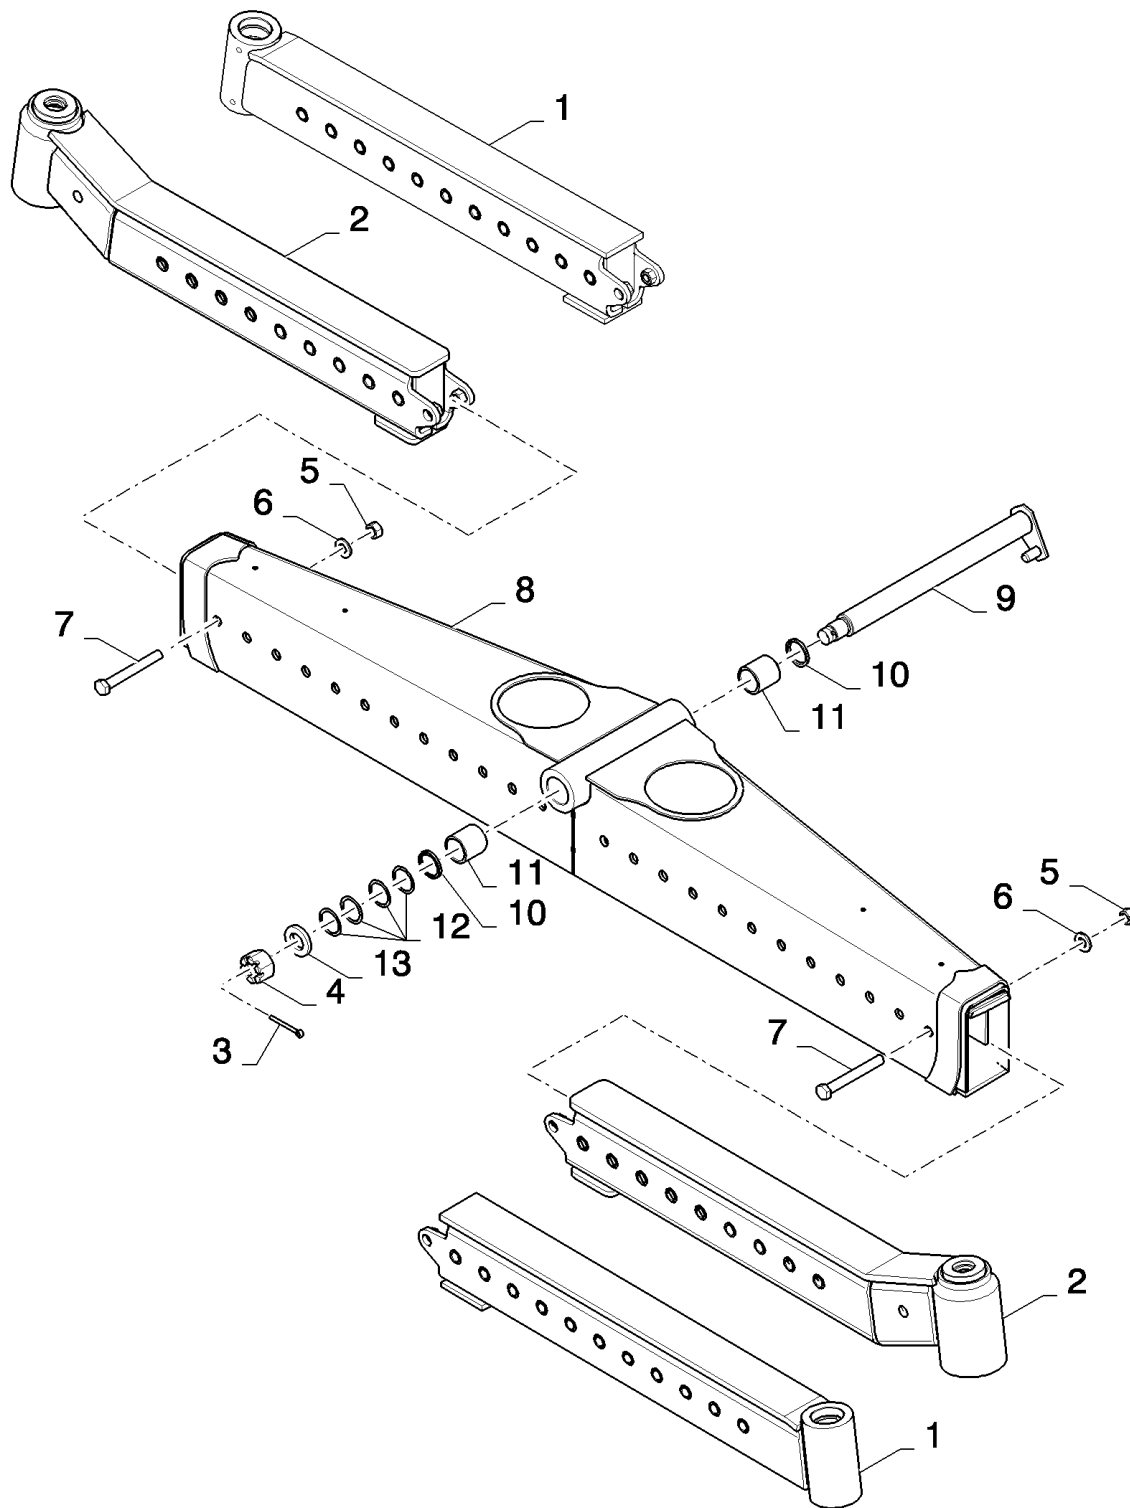

05.201(01) ADJUSTABLE STEERING AXLE

05.201(01) ADJUSTABLE STEERING AXLE

сылка	Номер детали	Кол-во	Описание
1	87354708	2	EXTENSION, , FOR LOW CENTER ONLY
2	87354750	2	EXTENSION, , FOR HIGH CENTER ONLY
3	130016	1	PIN, SPLIT (COTTER), M6.3 x 63,
4	390822	1	NUT, SLOTTED, M30 x 1.5, CI 8,
5	392530	2	NUT, M16, CI 10,
6	394631	2	WASHER, M17 x 34 x 4, HT,
7	392531	2	BOLT, Hex, M16 x 130, 10.9,
8	84439301	1	AXLE, REAR,
9	84077850	1	SHAFT,
10	84078068	2	SEALRING,
11	84439254	2	BUSHING,
12	140124	4	SHIM, 0.5mm Thk ,
13	84334054	1	WASHER, 31MM