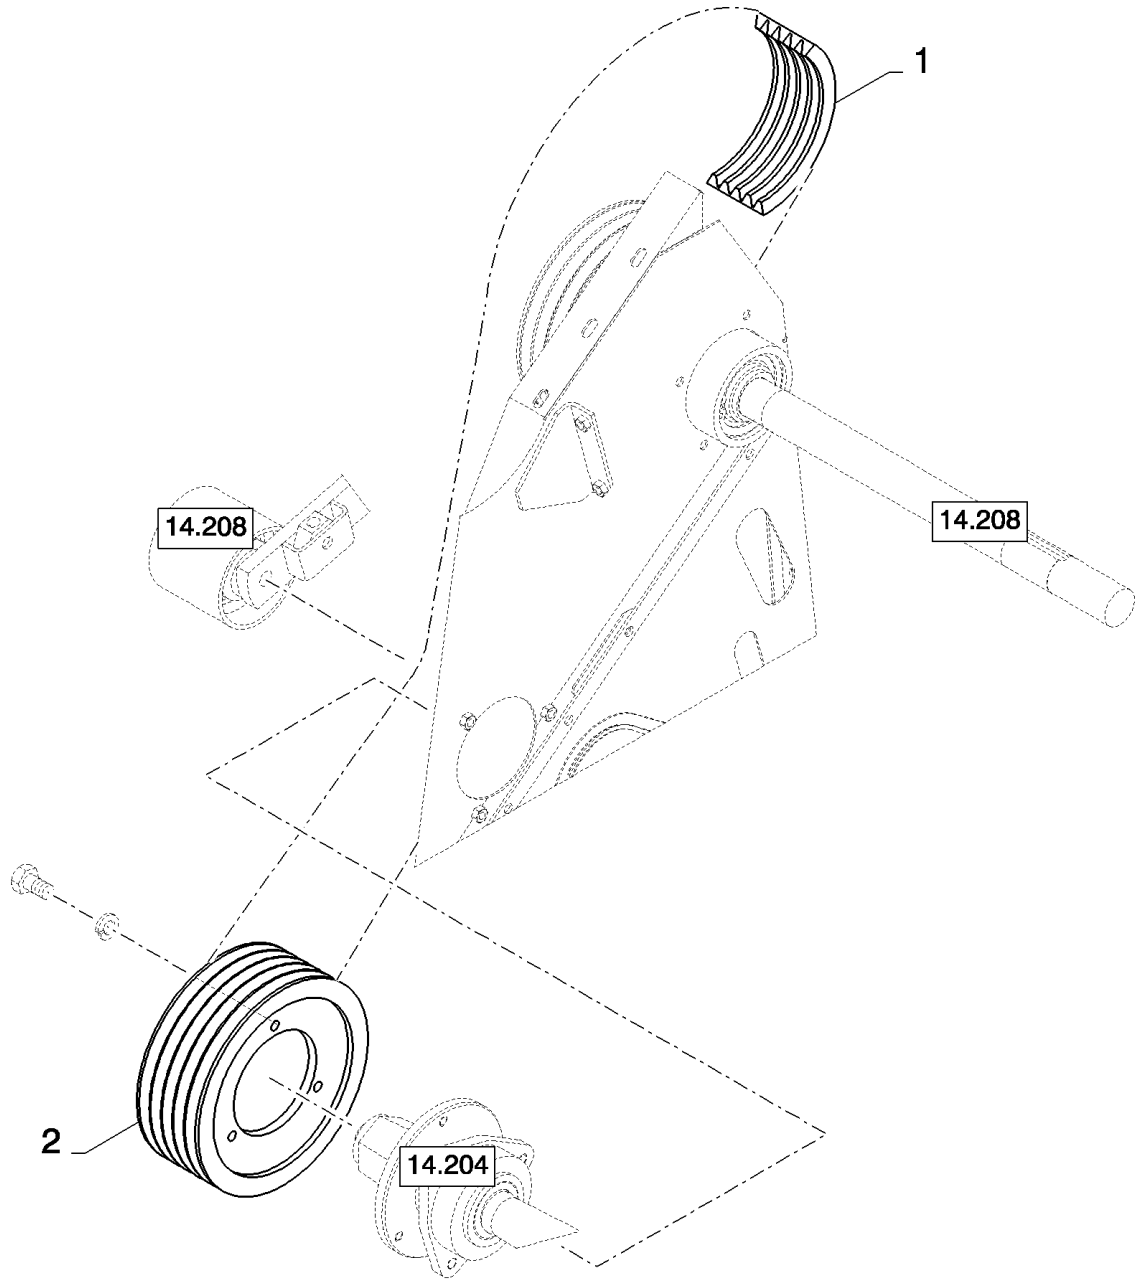

14.214(01) DRUM DRIVE

14.214(01) DRUM DRIVE

сылка	Номер детали	Кол-во	Описание
1	84072772	1	BELT, TRANSMISSION,
1	84072815	1	BELT, TRANSMISSION, , LOW DRUM SPEED
2	84334104	1	PULLEY,
2	84334120	1	PULLEY, , LOW DRUM SPEED