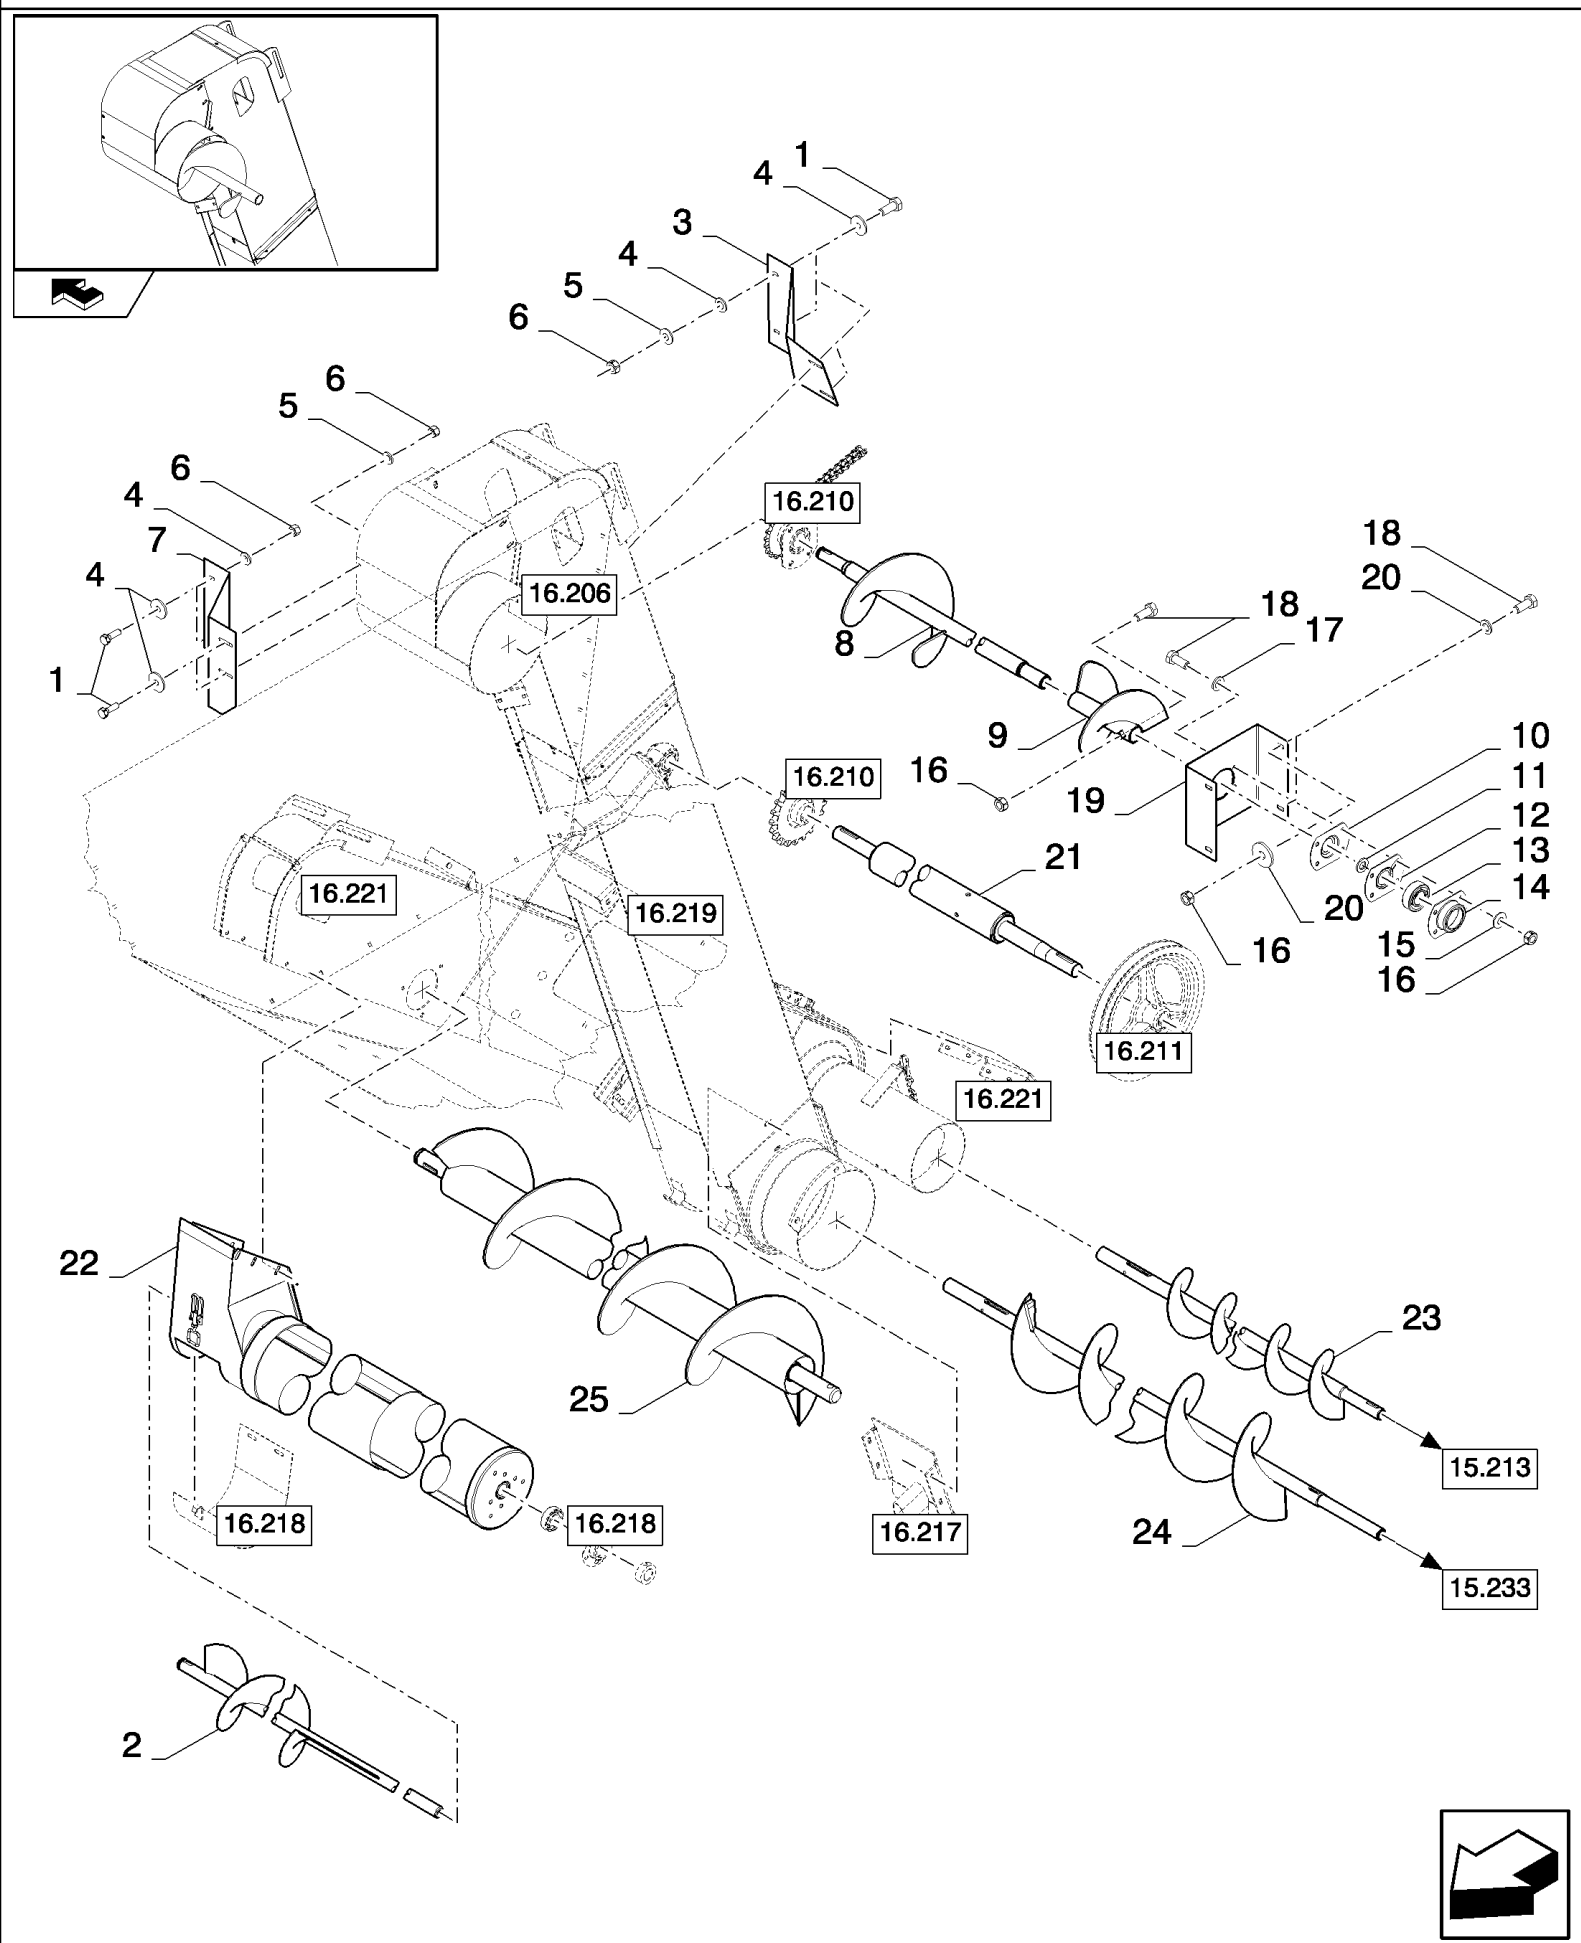

16.205(01) AUGERS FOR GRAIN AND TAILINGS ELEVATORS

16.205(01) AUGERS FOR GRAIN AND TAILINGS ELEVATORS

сылка	Номер детали	Кол-во	Описание
1	120100	8	BOLT, Hex, M6 x 20, 8.8,
2	84981168	1	AUGER, , FOR CSX7070 AND CSX7080 ONLY, STANDARD
2	87561983	1	AUGER, , STANDARD, FOR CSX7040, CSX7050, CSX7050 HILLSIDE AND CSX7060 ONLY
2	84982323	1	AUGER, , FOR CSX7070 AND CSX7080 ONLY, REINFORCED
2	87561985	1	AUGER, , REINFORCED, FOR CSX7040, CSX7050 AND CSX7060 ONLY
3	84980873	1	SUPPORT, , FOR CSX7040, CSX7050, CSX7050 HILLSIDE AND CSX7060 ONLY
3	84980408	1	SUPPORT, , FOR CSX7070 AND CSX7080 ONLY
4	412649	16	WASHER, SPRING, Belleville, M6,
5	322357	2	WASHER, SPRING, Belleville, M6,
6	353308	8	NUT, M6 x 1, CI 8,
7	84980865	1	PLATE, , FOR CSX7040, CSX7050, CSX7050 HILLSIDE AND CSX7060 ONLY
7	84980407	1	PLATE, , FOR CSX7070 AND CSX7080 ONLY
8	84982016	1	AUGER, , STANDARD, FOR CSX7040, CSX7050, CSX7050 HILLSIDE AND CSX7060 ONLY
8	84981426	1	AUGER, , FOR CSX7040, CSX7050 AND CSX7060 ONLY, REINFORCED
8	84981988	1	AUGER, , STANDARD, FOR CSX7070 ONLY
8	84981147	1	AUGER, , FOR CSX7070 ONLY, REINFORCED
8	84983012	1	AUGER, , STANDARD, FOR CSX7080 ONLY
8	84983014	1	AUGER, , FOR CSX7080 ONLY, REINFORCED
9	84992855	2	AUGER, , STANDARD, FOR CSX7040, CSX7050, CSX7050 HILLSIDE, CSX7060 AND CSX7070 ONLY
9	84981148	2	AUGER, , REINFORCED, FOR CSX7070 ONLY, FOR CSX7040, CSX7050 AND CSX7060 ONLY
10	84814926	1	COVER,
11	220061	1	GASKET,
12	84814927	1	COVER,
13	84980391	1	BEARING ASSY,
14	84435386	1	HOUSING, BEARING,
15	322358	4	WASHER, SPRING, Belleville, M8,
16	9706690	8	NUT, M8, CI 8,
17	140016	4	WASHER, M8 x 16 x 1.6,
18	120104	8	BOLT, Hex, M8 x 20, 8.8,
19	84980660	1	SUPPORT,
20	412650	8	WASHER, SPRING, Belleville, M8,
21	84980665	1	SHAFT, , FOR CSX7040, CSX7050, CSX7050 HILLSIDE AND CSX7060 ONLY
21	84980358	1	SHAFT, , FOR CSX7070 AND CSX7080 ONLY
22	87559203	1	SPOUT, DISCHARGE, , FOR CSX7040, CSX7050, CSX7050 HILLSIDE AND CSX7060 ONLY
22	87690722	1	TUBE, , FOR CSX7070 AND CSX7080 ONLY
23	84980876	1	AUGER, , STANDARD, FOR CSX7040, CSX7050, CSX7050 HILLSIDE AND CSX7060 ONLY
23	84980646	1	AUGER, , STANDARD, FOR CSX7070 AND CSX7080 ONLY
23	84981389	1	AUGER, , REINFORCED, FOR CSX7040, CSX7050 AND CSX7060 ONLY
23	84981144	1	AUGER, , REINFORCED, FOR CSX7070 AND CSX7080 ONLY
24	87522481	1	AUGER, , STANDARD, FOR CSX7040, CSX7050, CSX7050 HILLSIDE AND CSX7060 ONLY
24	87521929	1	AUGER, , STANDARD, FOR CSX7070 AND CSX7080 ONLY
24	87522485	1	AUGER, , REINFORCED, FOR CSX7040, CSX7050 AND CSX7060 ONLY
24	87522479	1	AUGER, , REINFORCED, FOR CSX7070 AND CSX7080 ONLY
25	84981087	1	AUGER, , FOR CSX7040, CSX7050, CSX7050 HILLSIDE AND CSX7060 ONLY