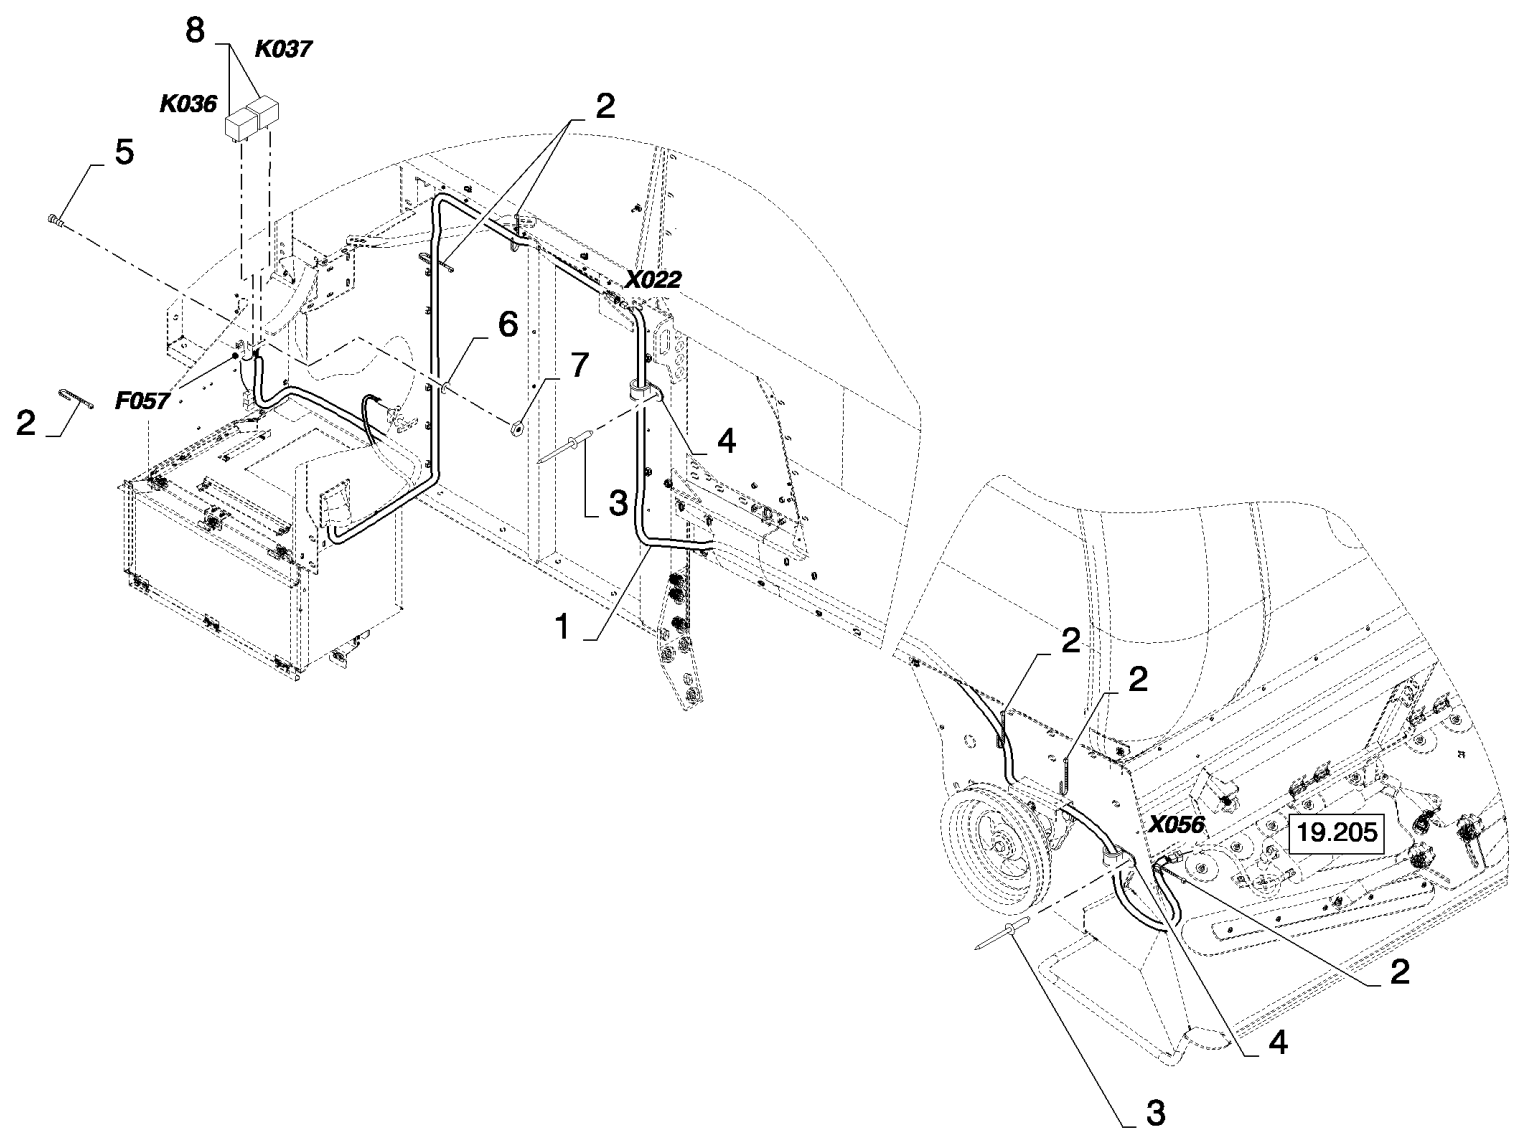

06.231(01) SPREADER HOOD, REMOTE CONTROL

06.231(01) SPREADER HOOD, REMOTE CONTROL

сылка	Номер детали	Кол-во	Описание
1	84441436	1	HARNES, WIRE, , SEE FIGURE 06.544
2	89993154	14	CLAMP,
3	9512290	6	RIVET, Pop, M4.8 x 18,
4	84818442	6	CLAMP,
5	44334	2	SCREW, Cross Pan Hd, M4 x 12,
6	322355	2	WASHER, Belleville, M4,
7	100012	2	NUT, M4, CI 8,
8	84000651	2	RELAY,