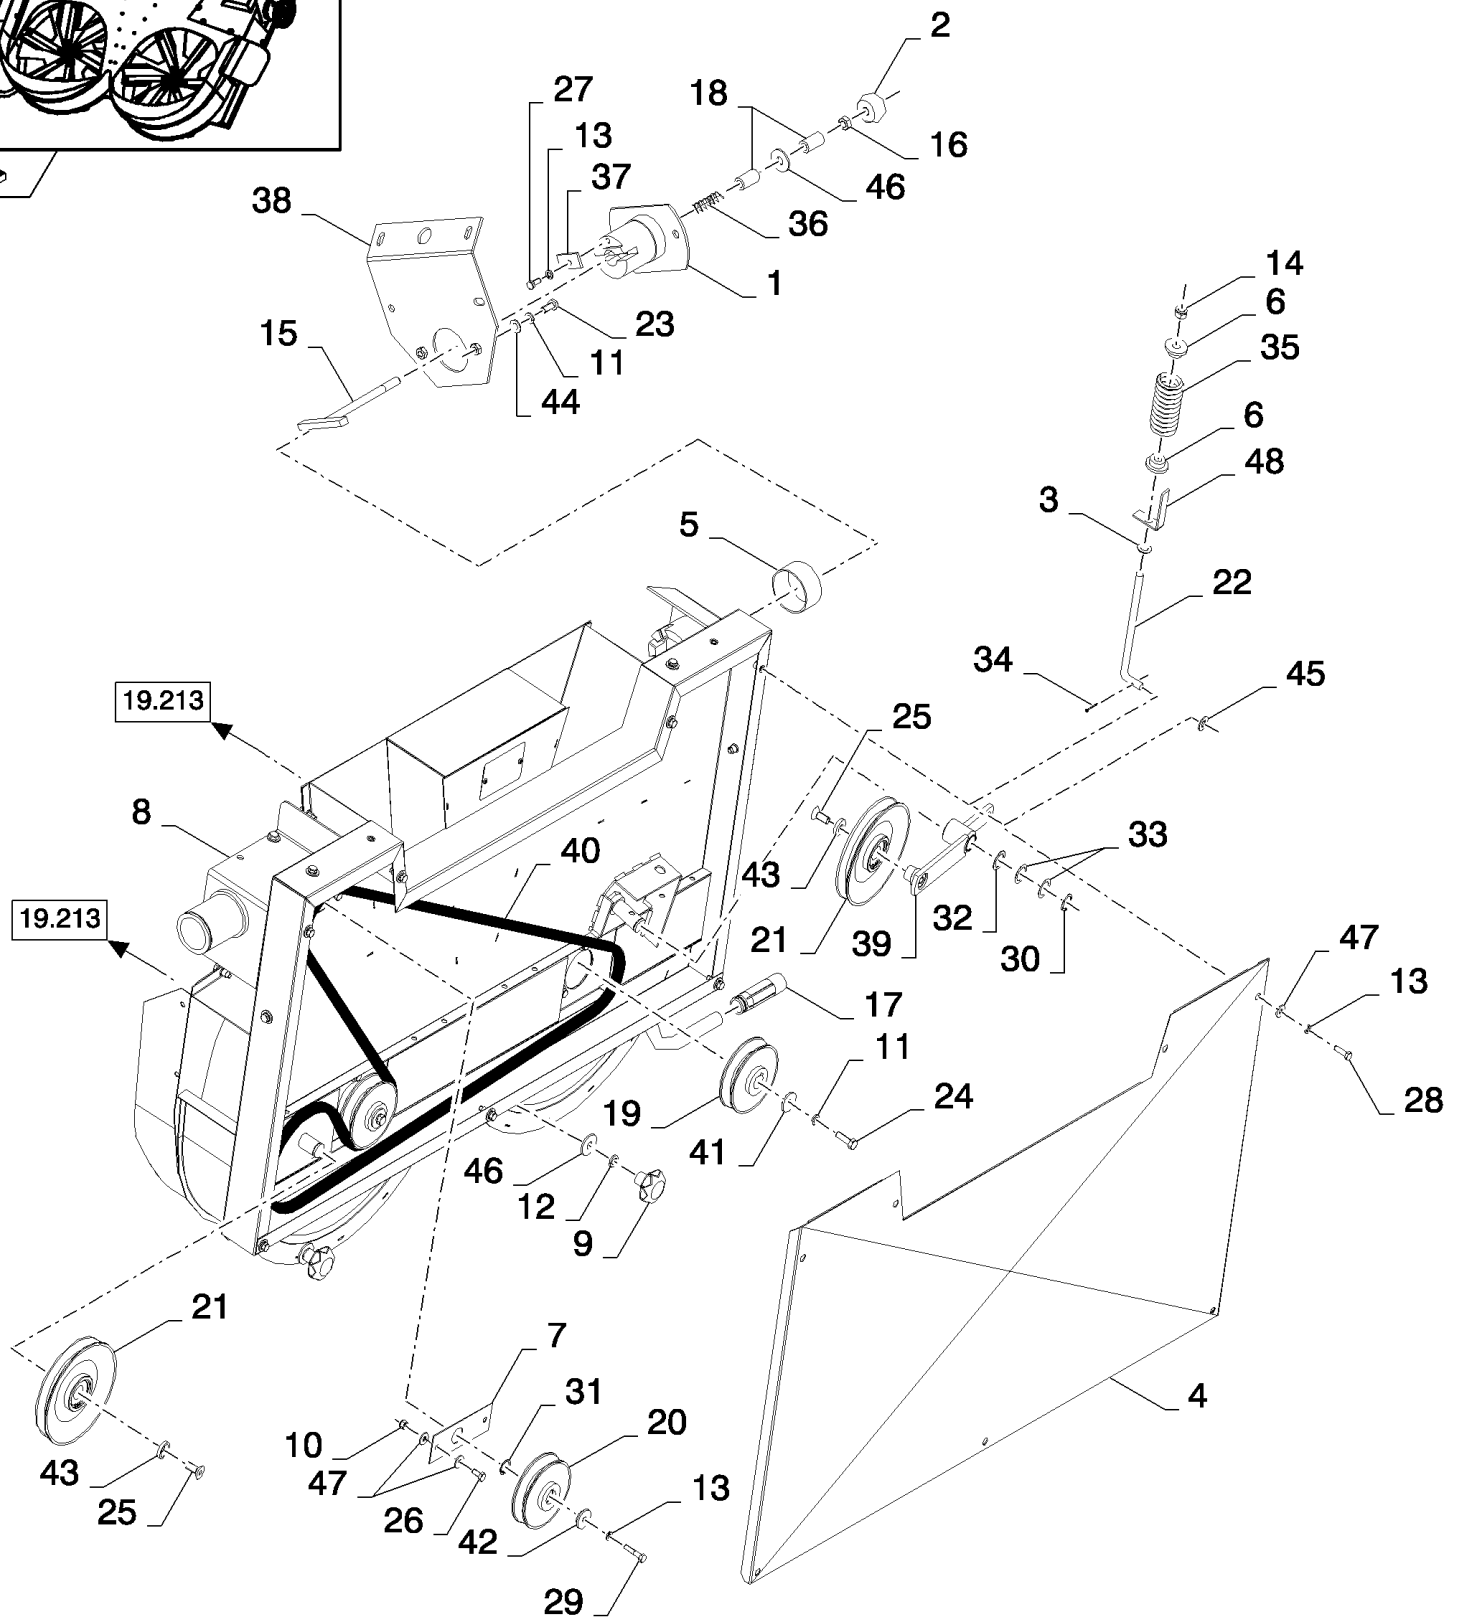

19.212(01) CHAFF SPREADER

CSX7080 D660 - COMBINE (9/08-)

19.212(01) CHAFF SPREADER

сылка	Номер детали	Кол-во	Описание
1	84800233	1	SECTOR, TOOTHED,
2	84074787	1	KNOB,
3	84043655	1	WASHER,
4	84800235	1	PLATE,
5	84056131	1	BUSHING,
6	84056165	2	SCREW,
7	84056128	1	PLATE,
8	84188904	1	HOUSING, FAN, , FOR CSX7040, CSX7050 AND CSX7060 ONLY
8	84188907	1	HOUSING, FAN, , FOR CSX7070 AND CSX7080 ONLY
9	84800253	2	KNOB,
10	86629542	2	NUT, LOCK, M8 x 1.25, CI 8,
11	140045	3	WASHER, SPRING, Belleville, M10,
12	84019576	2	WASHER, 12.2MM
13	322358	AR	WASHER, SPRING, Belleville, M8,
14	100038	1	NUT, M12 x 1.75, CI 8,
15	84056126	1	ROD,
16	9706685	1	NUT, M12, CI 8,
17	84056140	1	HANDLE, CRANKED,
18	84056127	2	BUSHING,
19	84188919	2	PULLEY,
20	84074790	1	PULLEY,
21	84056124	2	PULLEY,
22	84188936	2	SCREW,
23	11106231	2	BOLT, Hex, M10 x 25, 10.9, Full Thd,
24	43140	2	BOLT, Hex, M10 x 30, 8.8, Full Thd,
25	9837786	2	SCREW, Hex Soc Hd, M12 x 20, 8.8, M12x20
26	16043224	18	BOLT, Hex, M8 x 16, 8.8, Full Thd,
27	120104	1	BOLT, Hex, M8 x 20, 8.8,
28	43127	AR	BOLT, Hex, M8 x 25, 8.8,
29	412479	1	BOLT, Hex, M8 x 35, 8.8,
30	370002	1	RING, SNAP, M25, Ext,
31	84056134	1	CIRCLIP,
32	84074788	1	SHIM, THK. : 1MM
33	84074789	2	SHIM, THK. : 2MM
34	130004	1	PIN, SPLIT (COTTER), M3.2 x 25,
35	84056141	1	SPRING,
36	84074786	1	SPRING,
37	84056151	1	PLATE, COVER,
38	84800255	1	SUPPORT,
39	84800257	1	ARM,
40	84790355	1	BELT, TRANSMISSION, , FOR CSX7040, CSX7050 AND CSX7060 ONLY
40	84790356	1	BELT, TRANSMISSION, , FOR CSX7070 AND CSX7080 ONLY
41	84056153	2	WASHER,
42	84056137	1	WASHER,
43	84056154	2	WASHER,