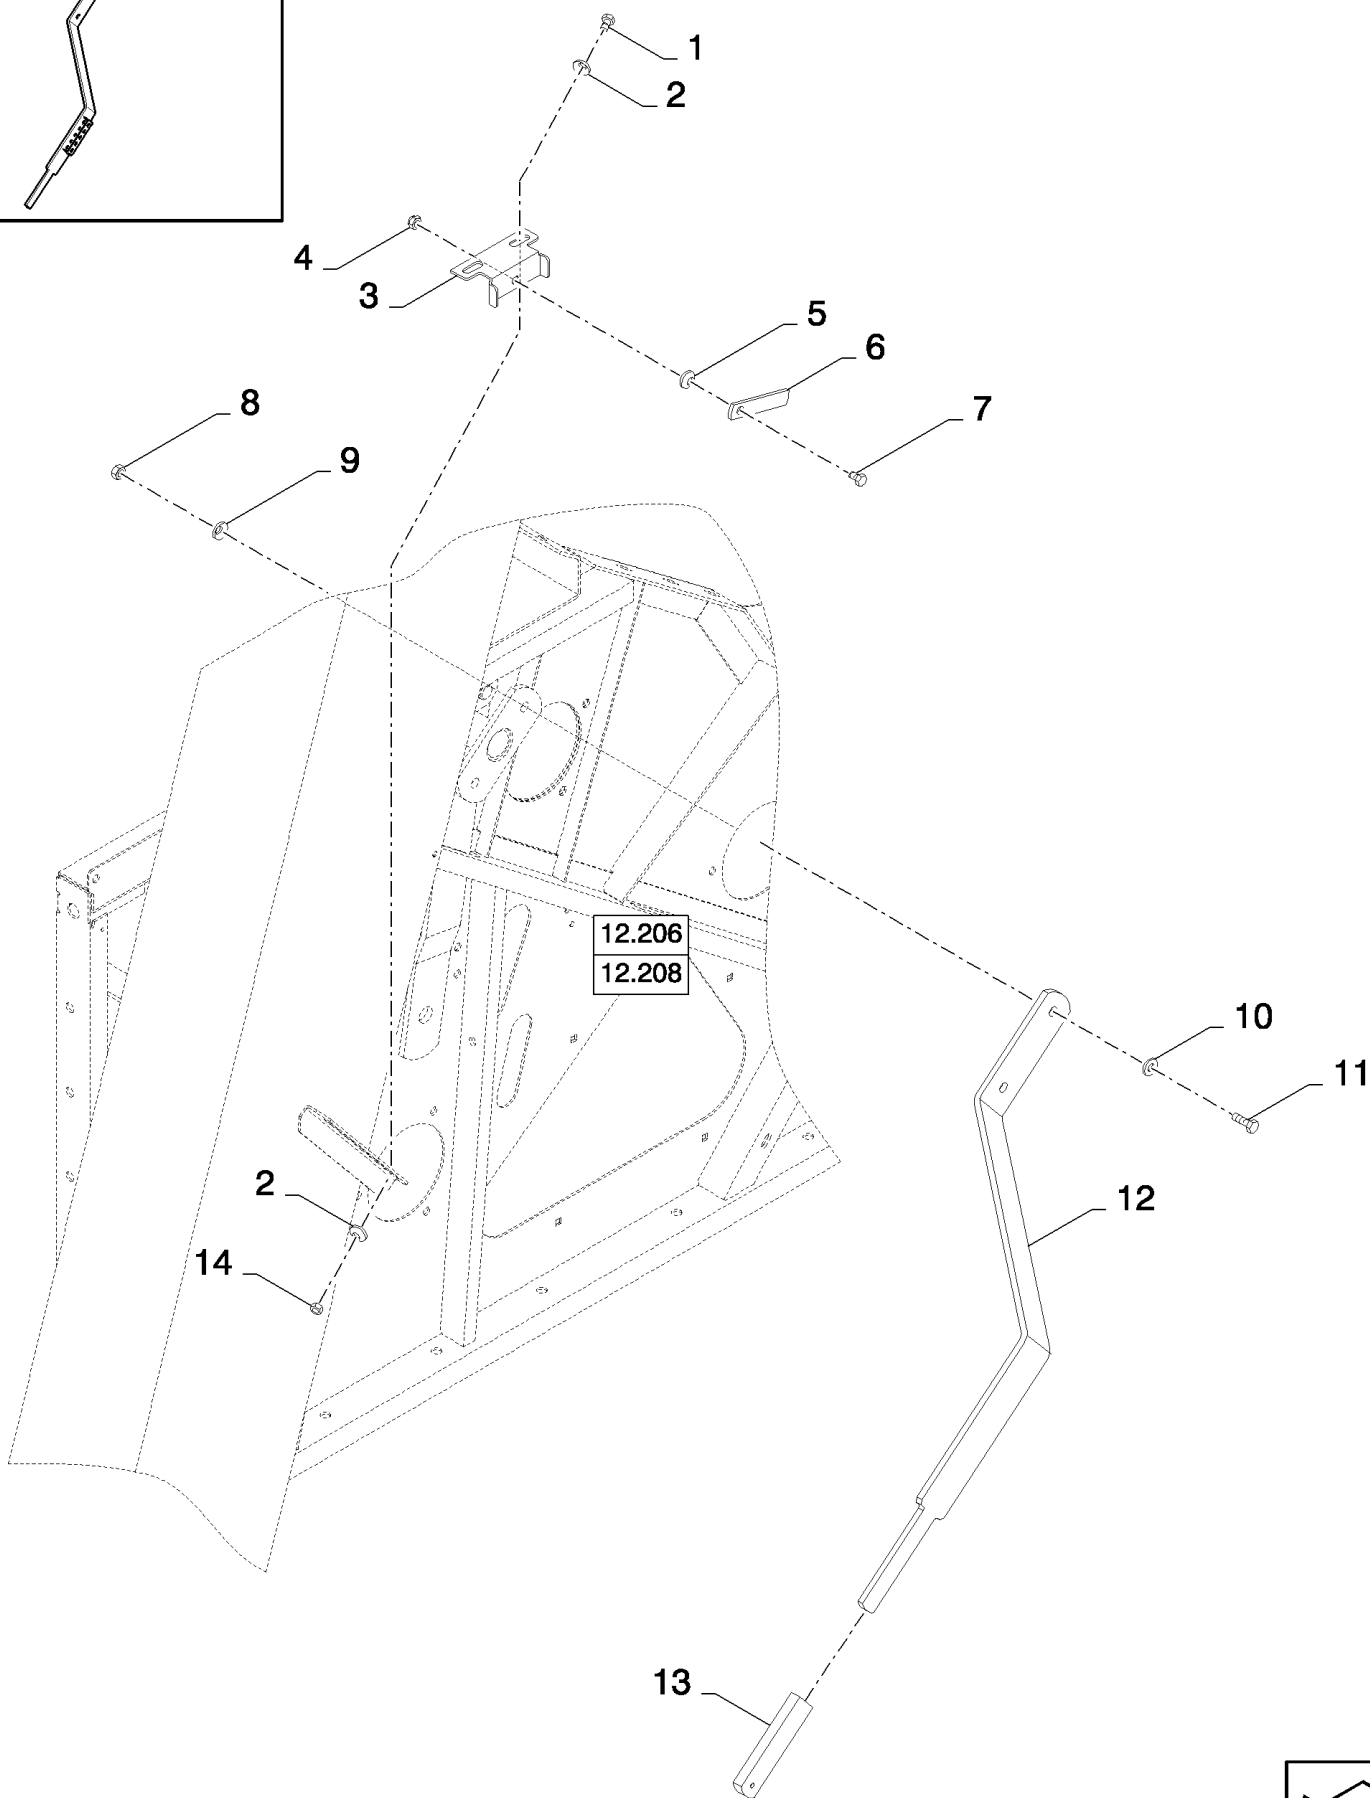

14.217(01) AXLE

14.217(01) AXLE

сылка	Номер детали	Кол-во	Описание
1	43138	2	BOLT, Hex, M10 x 20, 8.8, Full Thd,
2	140045	4	WASHER, SPRING, Belleville, M10,
3	84017313	1	SUPPORT,
4	100037	1	NUT, M10 x 1.5, CI 8,
5	80300368	1	WASHER,
6	84017312	1	PLATE, COVER,
7	43139	1	BOLT, Hex, M10 x 25, 8.8, Full Thd,
8	9706685	2	NUT, M12, CI 8,
9	140046	2	WASHER, SPRING, Belleville, M12,
10	140018	2	WASHER, M12 x 24 x 2.5,
11	86629541	2	BOLT, Hex, M12 x 40, 8.8, Full Thd,
12	84453729	1	LEVER,
13	84439164	1	HANDLE GRIP,
14	100016	2	NUT, M10, CI 8,