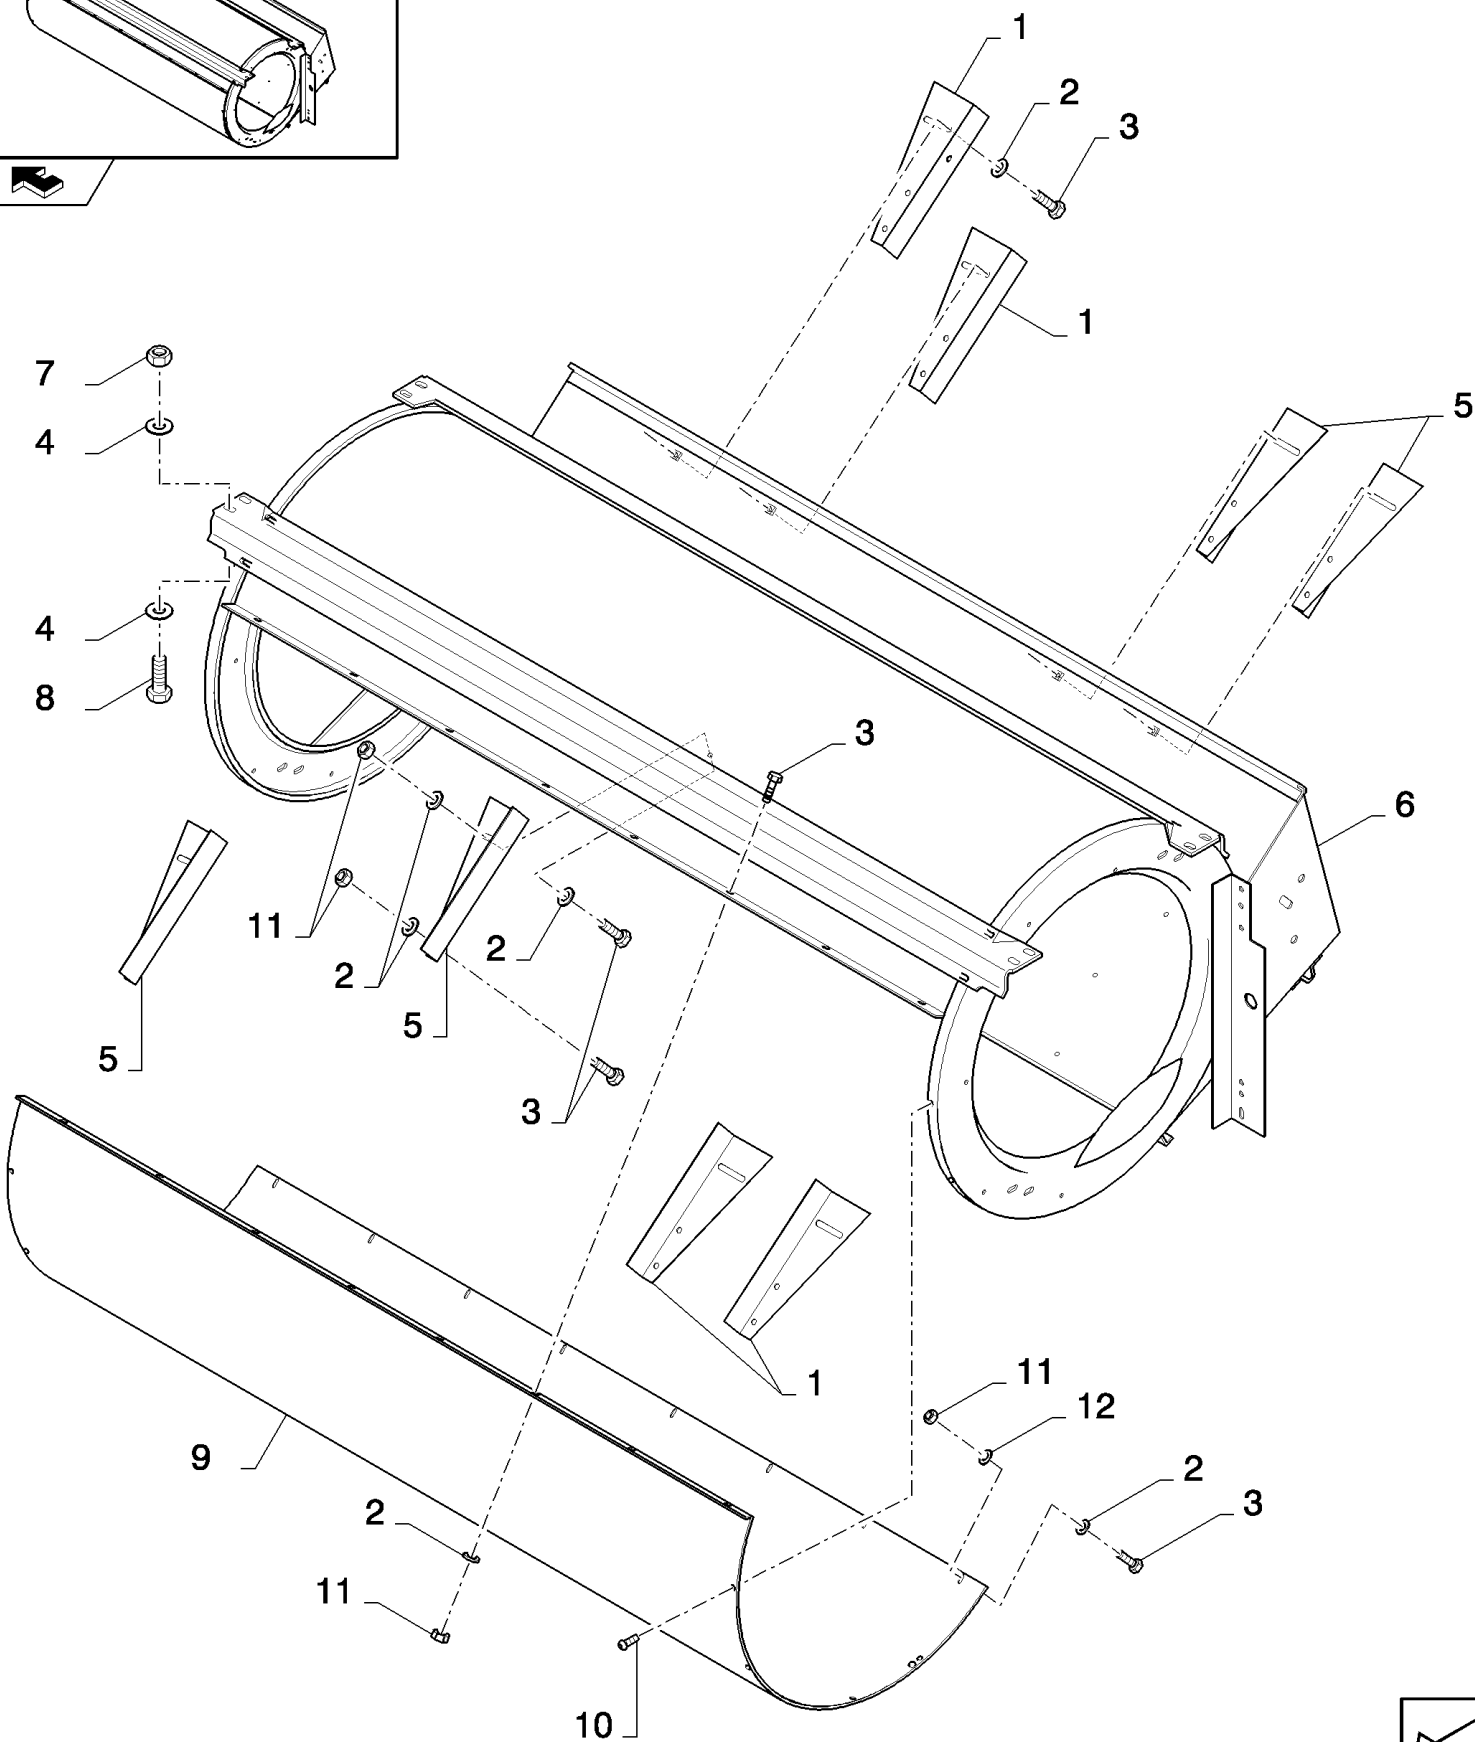

15.234(01) FAN, FRAME

15.234(01) FAN, FRAME

сылка	Номер детали	Кол-во	Описание
1	331712	2	PLATE, , FOR CSX7040, CSX7050, CSX7050 HILLSIDE AND CSX7060 ONLY
1	331712	4	PLATE, , FOR CSX7070 AND CSX7080 ONLY
2	322357	26	WASHER, SPRING, Belleville, M6, , FOR CSX7040, CSX7050, CSX7050 HILLSIDE AND CSX7060 ONLY
2	322357	36	WASHER, SPRING, Belleville, M6, , FOR CSX7070 AND CSX7080 ONLY
3	86508568	22	SCREW, Hex, M6 x 16, 8.8, , FOR CSX7040, CSX7050, CSX7050 HILLSIDE AND CSX7060 ONLY
3	86508568	32	SCREW, Hex, M6 x 16, 8.8, , FOR CSX7070 AND CSX7080 ONLY
4	378244	16	WASHER, M10 x 24 x 2 Thk,
5	331713	2	SUPPORT, , FOR CSX7040, CSX7050, CSX7050 HILLSIDE AND CSX7060 ONLY
5	331713	4	SUPPORT, , FOR CSX7070 AND CSX7080 ONLY
6	84432499	1	HOUSING, FAN, , FOR CSX7040, CSX7050, CSX7050 HILLSIDE AND CSX7060 ONLY
6	84806955	1	HOUSING, FAN, , FOR CSX7070 AND CSX7080 ONLY
7	100037	8	NUT, M10 x 1.5, CI 8,
8	43140	8	BOLT, Hex, M10 x 30, 8.8, Full Thd,
9	84806954	1	COVER, , FOR CSX7040, CSX7050, CSX7050 HILLSIDE AND CSX7060 ONLY
9	84806956	1	COVER, , FOR CSX7070 AND CSX7080 ONLY
10	353075	10	SCREW, LOCK, M4.2 x 13,
11	9706755	22	NUT, M6, CI 8, , FOR CSX7040, CSX7050, CSX7050 HILLSIDE AND CSX7060 ONLY
11	9706755	24	NUT, M6, CI 8, , FOR CSX7070 AND CSX7080 ONLY
12	412649	7	WASHER, SPRING, Belleville, M6, , FOR CSX7040, CSX7050, CSX7050 HILLSIDE AND CSX7060 ONLY
12	412649	8	WASHER, SPRING, Belleville, M6, , FOR CSX7070 AND CSX7080 ONLY