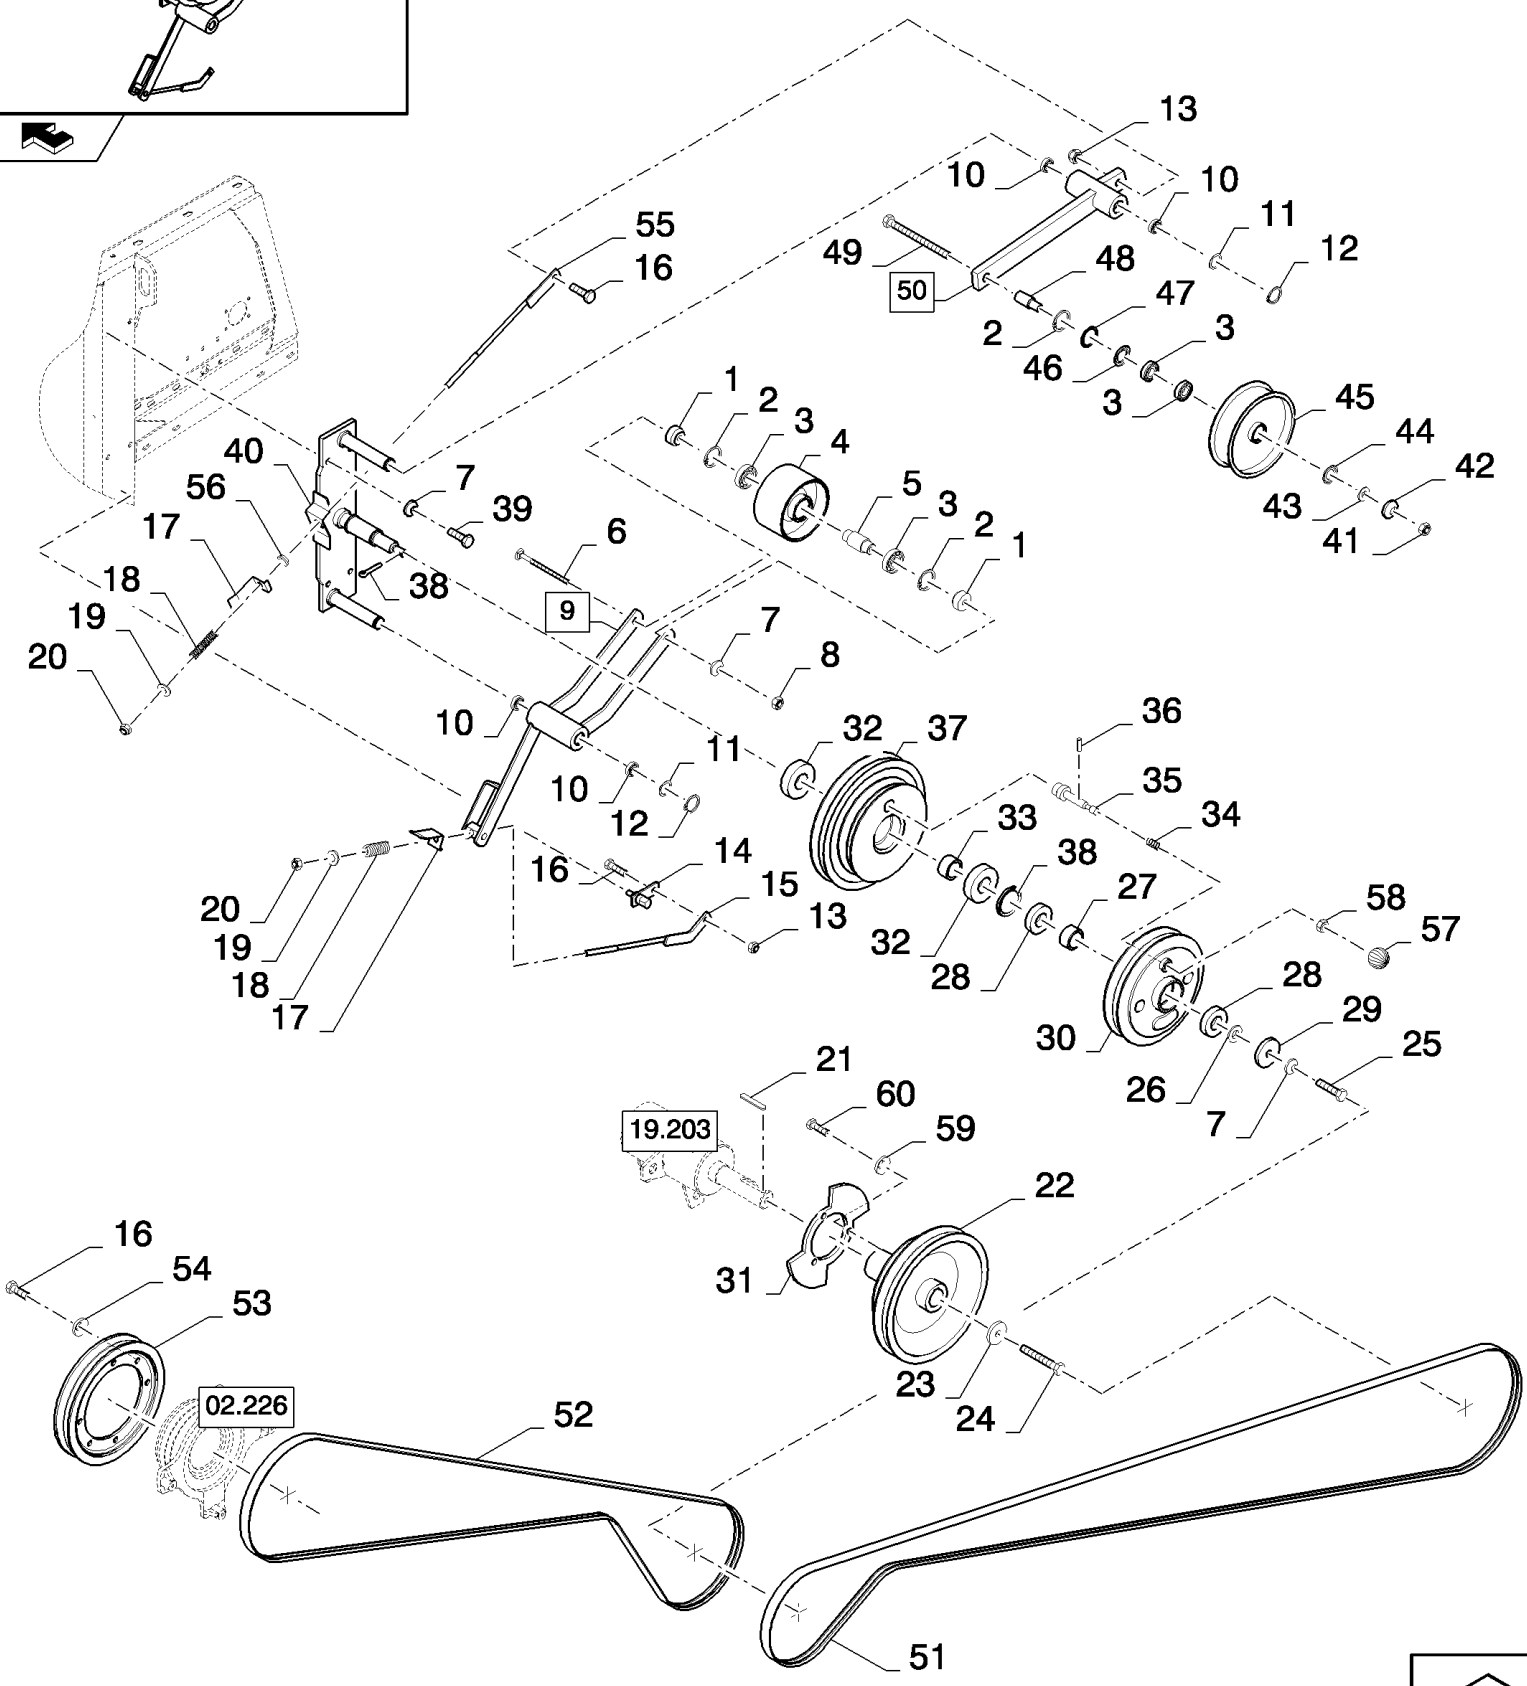

19.202(01) CHOPPER DRIVE

CSX7080 D660 - COMBINE (9/08-)

19.202(01) CHOPPER DRIVE

сылка	Номер детали	Кол-во	Описание
1	84076275	2	BUSHING,
2	370011	3	RING, SNAP, M52, Int,
3	443898	4	BEARING, BALL,
4	84334348	1	PULLEY,
5	84076197	1	BUSHING,
6	84053391	1	BOLT, CARRIAGE, Short NK, M12 x 130, CI8.8,
7	140046	6	WASHER, SPRING, Belleville, M12,
8	9706685	1	NUT, M12, CI 8,
9	84076317	1	LEVER, (10)
10	420434	4	BUSHING,
11	84000011	2	WASHER, 30MM
12	370003	2	RING, SNAP, M30, Ext,
13	100037	2	NUT, M10 x 1.5, CI 8,
14	84431514	1	HINGE,
15	84431503	1	ROD,
16	43139	8	BOLT, Hex, M10 x 25, 8.8, Full Thd,
17	84431388	2	INDICATOR,
18	84814910	2	SPRING,
19	378245	2	WASHER, M13 x 28 x 2 Thk,
20	412126	2	NUT, LOCK, M12 x 1.75, CI 8,
21	412341	1	KEY, M14 x 9 x 80, Par,
22	84441435	1	PULLEY,
23	440997	1	WASHER, 17MM
24	385922	1	BOLT, Hex, M16 x 45, 8.8,
25	9706687	1	BOLT, Hex, M12 x 30, 8.8, Full Thd, M16x1.5
26	327084	1	WASHER, M13 x 52 x 5 Thk,
27	84441521	2	SPACER,
28	913716	2	BEARING, BALL,
29	84441824	1	RING,
30	84453029	1	PULLEY,
31	84444721	1	DISC,
32	87624213	2	BEARING, BALL,
33	84441520	1	SPACER,
34	26538	1	SPRING,
35	84444511	1	PIN,
36	130078	1	PIN, LOCK, M4 x 30, Slotted,
37	84441441	1	PULLEY,
38	84441806	1	RING,
39	300389	4	BOLT, Hex, M12 x 35, 8.8, Full Thd,
40	84441790	1	SUPPORT,
41	100020	1	NUT, M16, CI 8,
42	140048	1	WASHER, SPRING, Belleville, M16,
43	84440599	1	WASHER,
44	390515	1	RING,
45	84440508	1	WHEEL, IDLER,