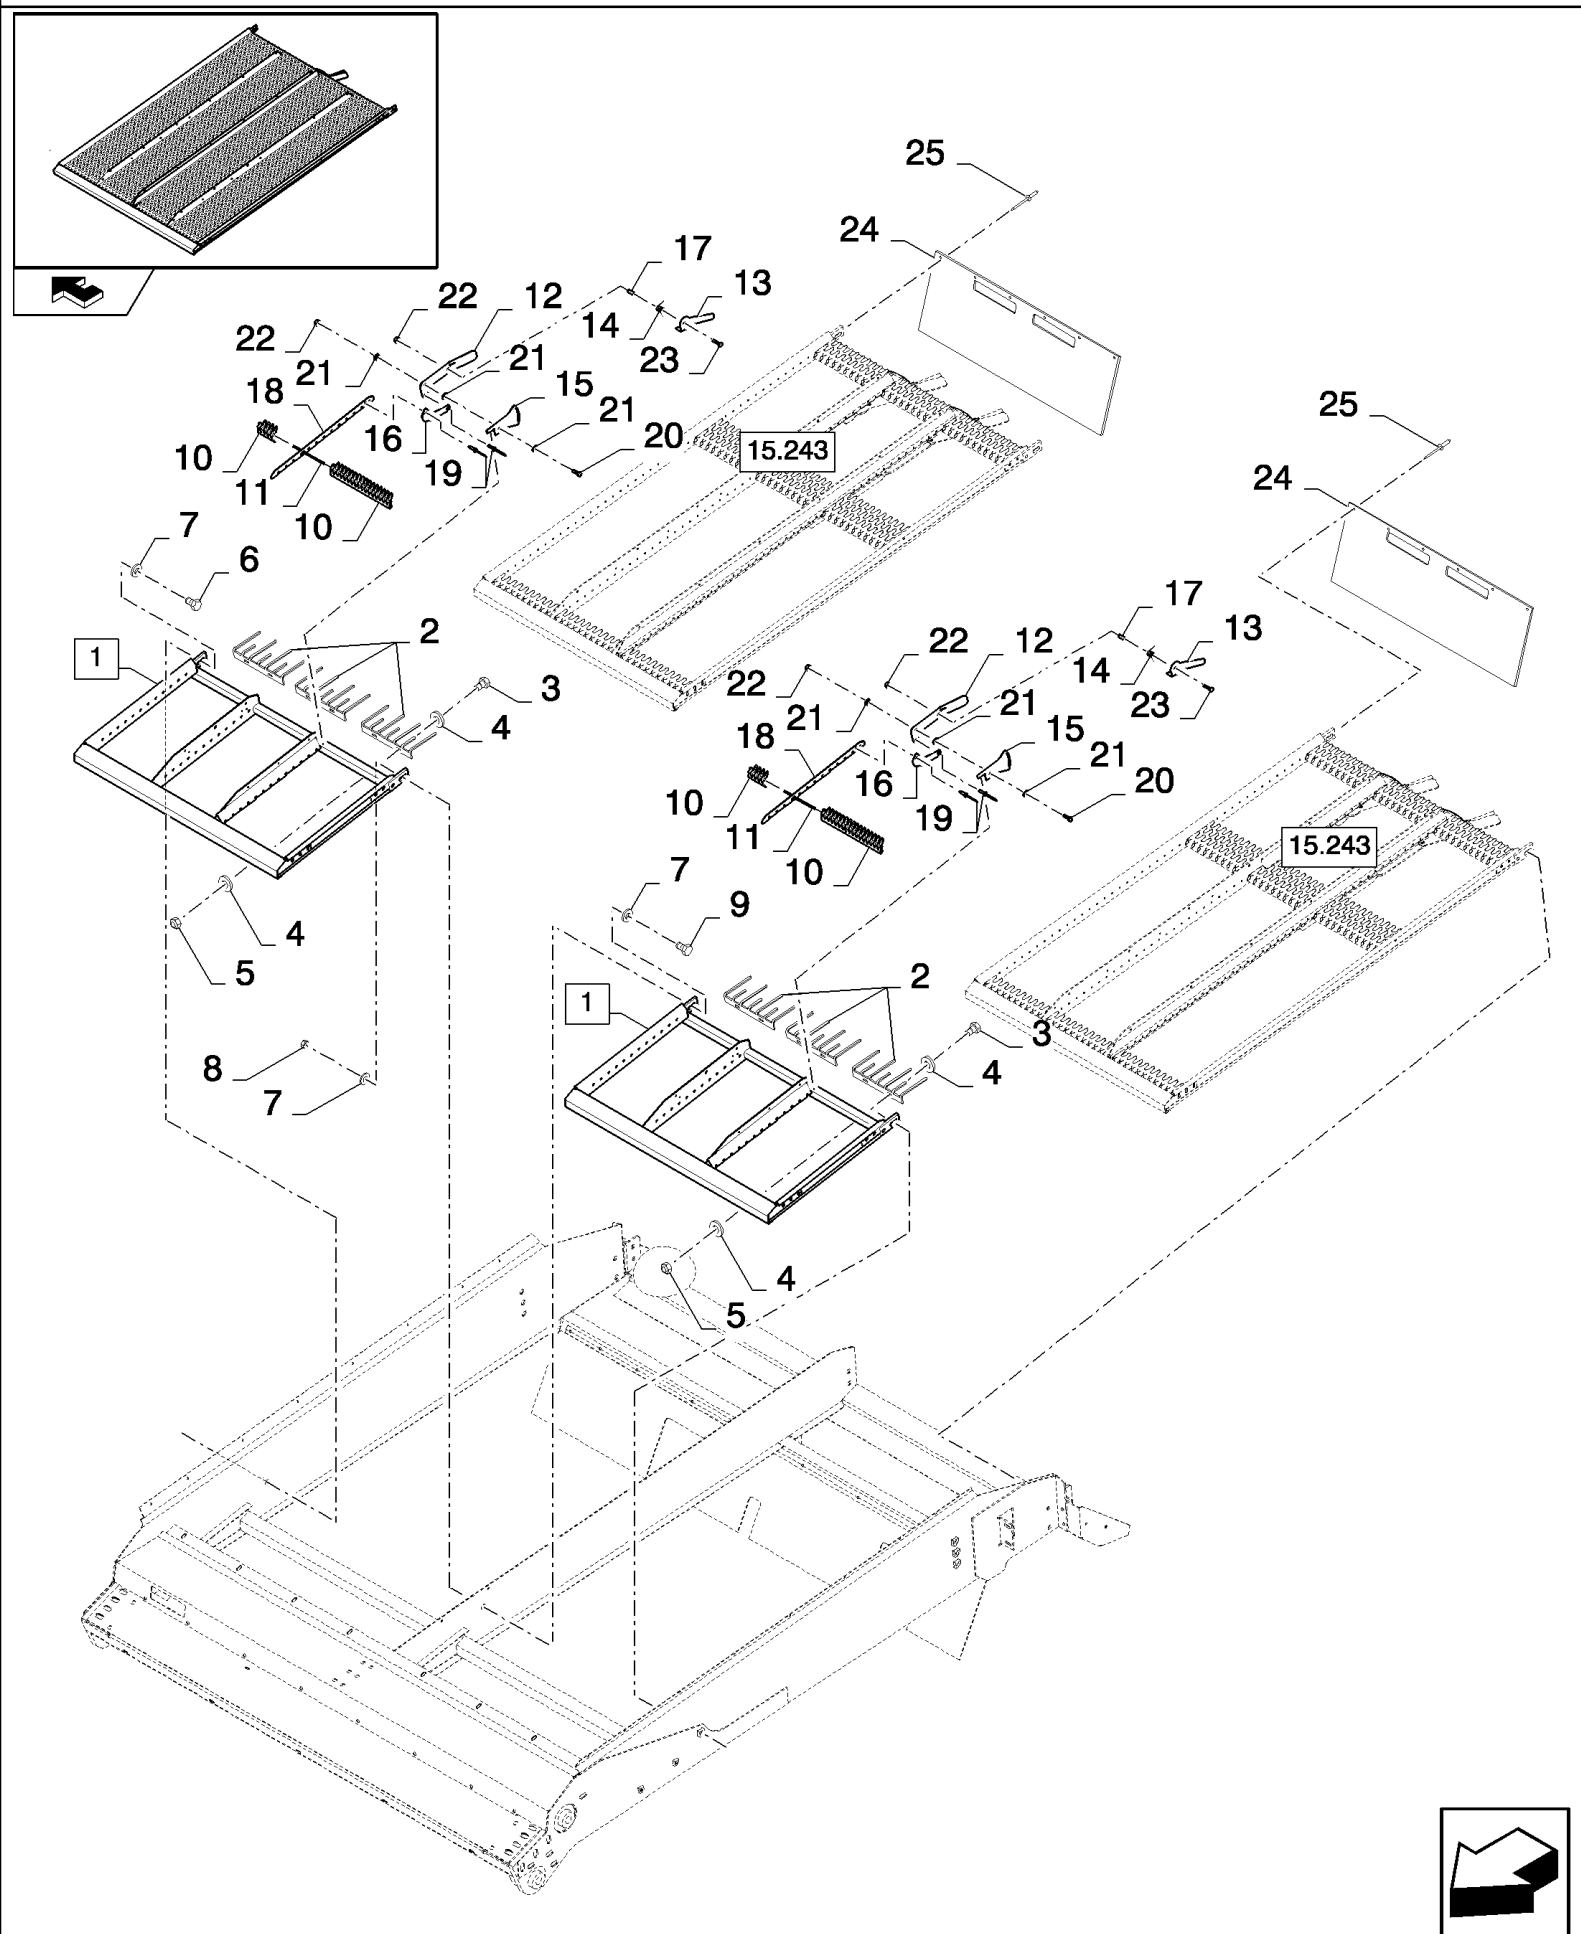

15.240(01) FIXED SHOE, UPPER SIEVES - HC 1 1/8"

CSX7080 D660 - COMBINE (9/08-)

15.240(01) FIXED SHOE, UPPER SIEVES - HC 1 1/8"

сылка	Номер детали	Кол-во	Описание
1	84442356	1	SIEVE, (10 to 23)
2	84446427	6	RAKE,
3	120102	12	SCREW, Hex, M6 x 40, 8.8, Full Thd,
4	412649	24	WASHER, SPRING, Belleville, M6,
5	9706755	12	NUT, M6, CI 8,
6	43138	2	BOLT, Hex, M10 x 20, 8.8, Full Thd,
7	140045	4	WASHER, SPRING, Belleville, M10,
8	100016	1	NUT, M10, CI 8,
9	9706704	1	BOLT, Hex, M10 x 35, 8.8, Full Thd,
10	324715	39	BAR,
11	388354	13	WIRE, RETAINING,
12	84442030	1	TOOTHED SECTOR,
13	84442029	1	HANDLE,
14	84441976	1	SPRING,
15	84442031	1	PLATE,
16	84442032	1	PLATE,
17	84442028	1	BUSHING,
18	84442033	1	LOCK,
19	281061	2	RIVET, Rd Hd, M6 x 12,
20	120100	1	BOLT, Hex, M6 x 20, 8.8,
21	140040	3	WASHER, M6 x 22 x 2,
22	353308	2	NUT, M6 x 1, CI 8,
23	86512441	1	BOLT, CARRIAGE, Short NK, M6 x 30, CI8.8, Full Thd,
24	87487227	2	PLATE,
25	445395	12	RIVET, Pop, M4.8 x 18.1,