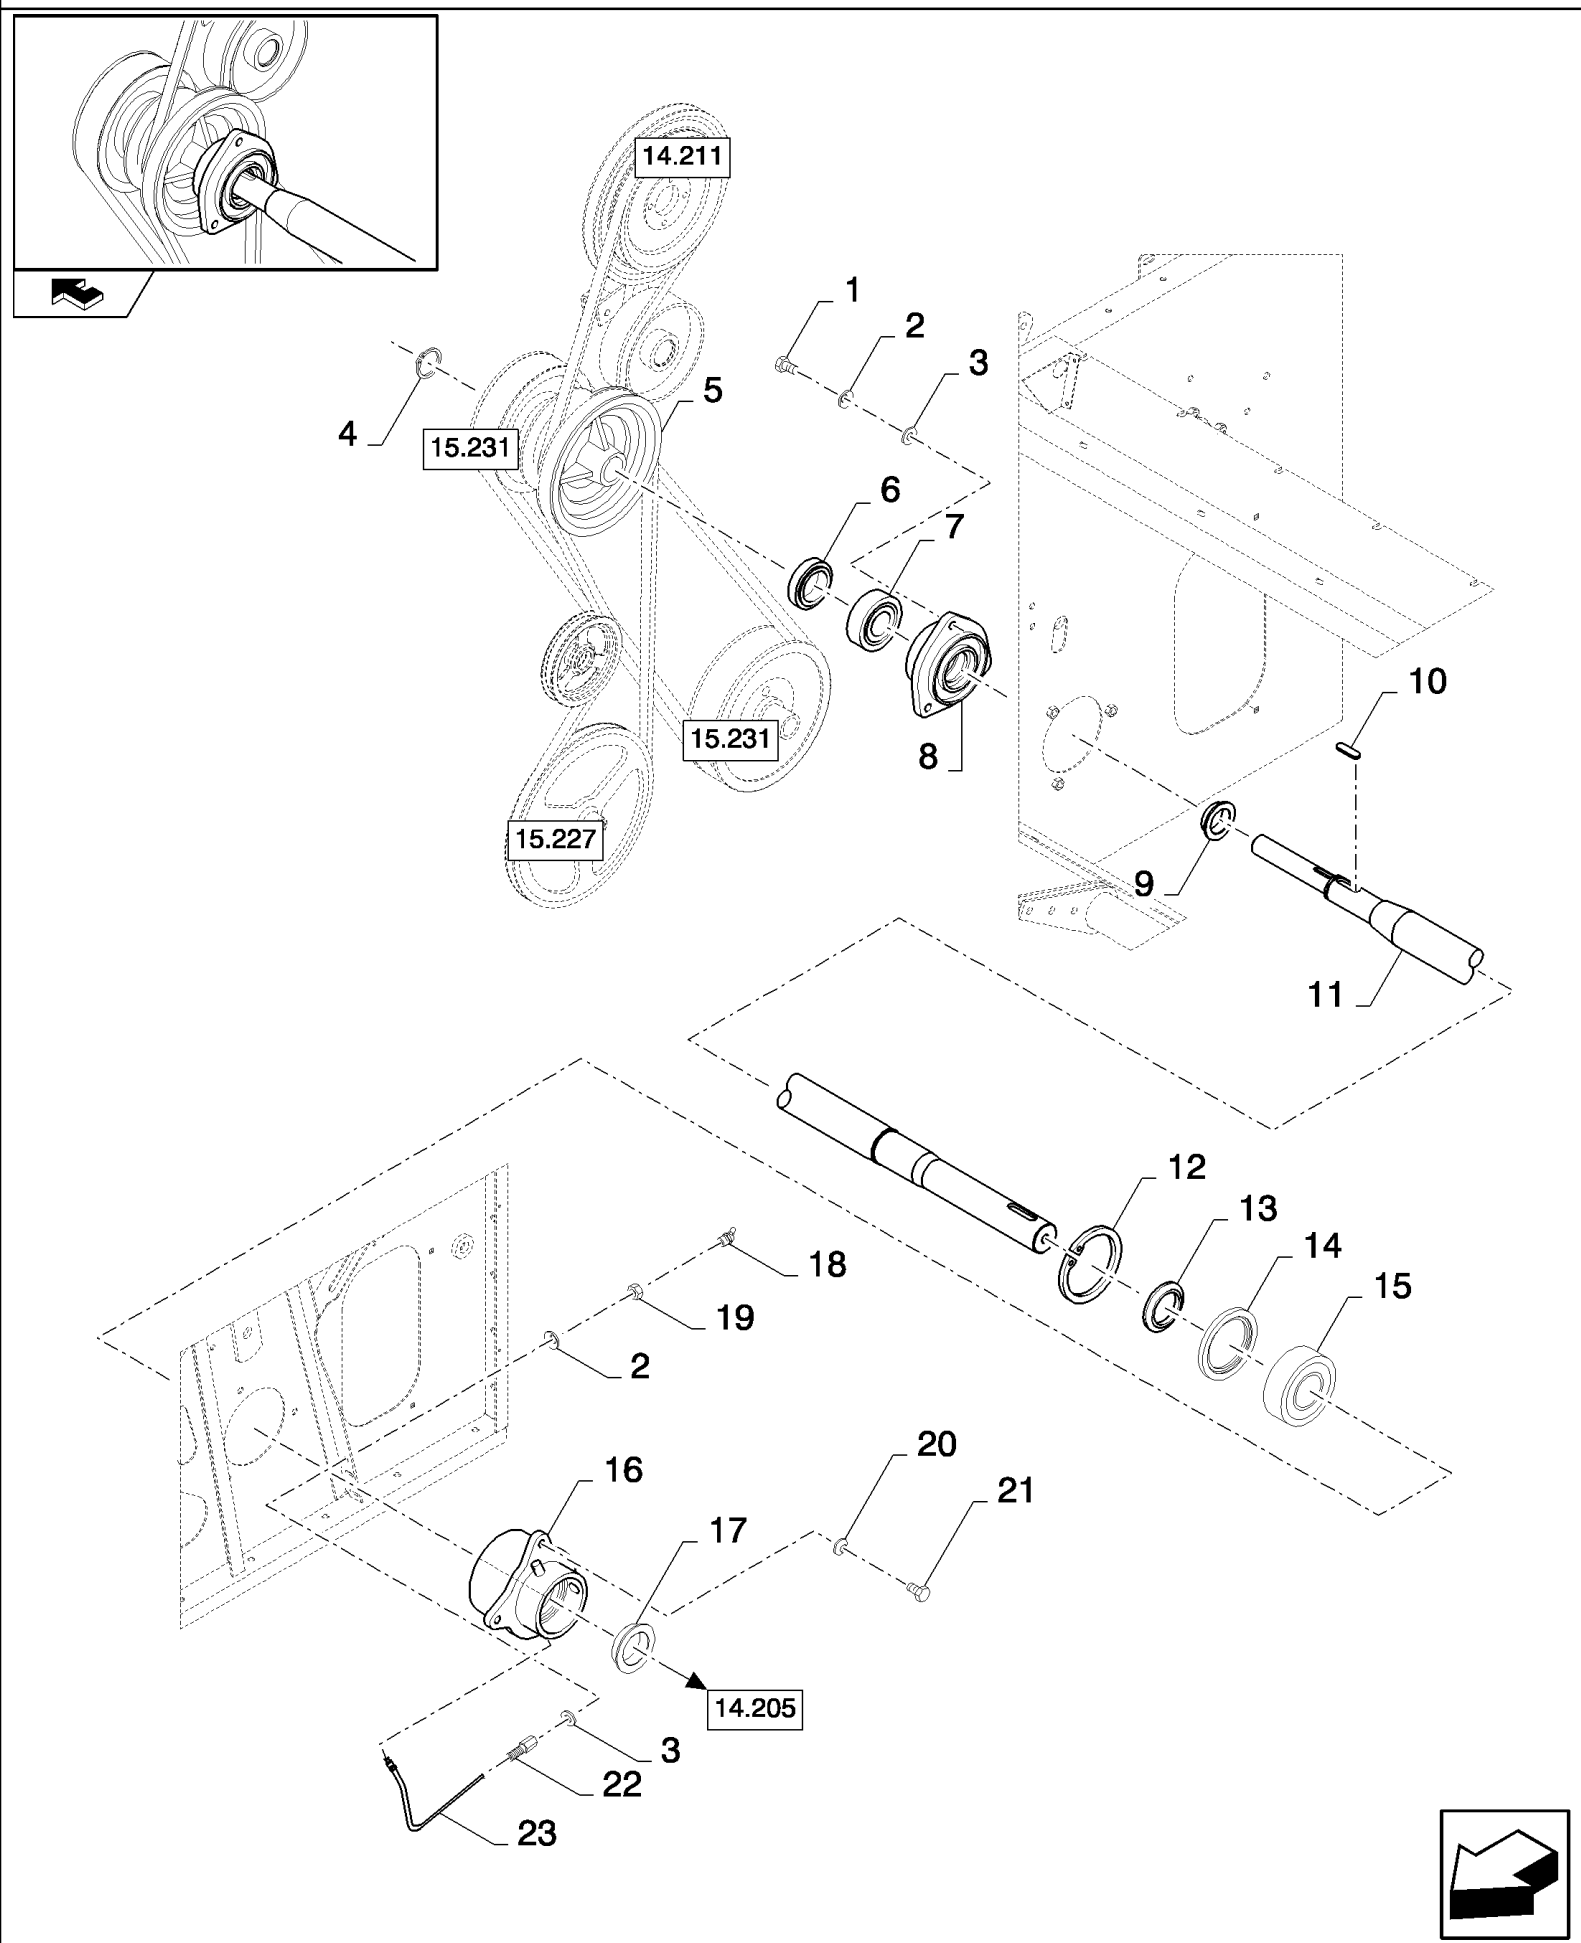

15.206(01) INTERMEDIATE SHAFT

CSX7080 D660 - COMBINE (9/08-)

15.206(01) INTERMEDIATE SHAFT

сылка	Номер детали	Кол-во	Описание
1	43140	3	BOLT, Hex, M10 x 30, 8.8, Full Thd,
2	140045	4	WASHER, SPRING, Belleville, M10,
3	378244	4	WASHER, M10 x 24 x 2 Thk,
4	370007	1	RING, SNAP, M45, Ext,
5	84444886	1	PULLEY,
6	84457165	1	RING,
7	87615924	1	BEARING, BALL, , FOR CSX7040, CSX7050, CSX7050 HILLSIDE AND CSX7060 ONLY
7	388069	1	BEARING ASSY, , FOR CSX7070 AND CSX7080 ONLY
8	439605	1	HOUSING, BEARING,
9	388669	1	RING,
10	170066	1	KEY, M14 x 9 x 50, Par,
11	84457743	1	SHAFT, PROPELLOR, , FOR CSX7040, CSX7050, CSX7050 HILLSIDE AND CSX7060 ONLY
11	84455783	1	SHAFT, PROPELLOR, , FOR CSX7070 AND CSX7080 ONLY
12	370014	1	RING, SNAP, M130, Int,
13	84447659	1	RING,
14	87335332	1	RING,
15	84434950	1	BEARING ASSY,
16	87546752	1	HOUSING, BEARING,
17	87546728	1	RING,
18	84814929	1	NIPPLE, LUBE,
19	100016	1	NUT, M10, CI 8,
20	140046	3	WASHER, SPRING, Belleville, M12,
21	9706687	3	BOLT, Hex, M12 x 30, 8.8, Full Thd,
22	84817004	1	CONNECTOR, HYD.,
23	84077866	1	TUBE,