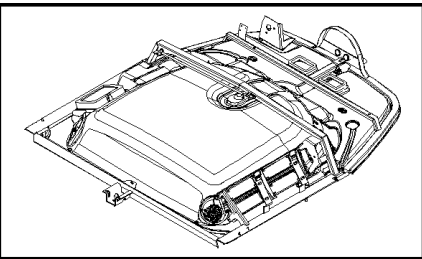

10.251(01) CAB ROOF, INNER

CSX7080 D660 - COMBINE (9/08-)

10.251(01) CAB ROOF, INNER

сылка	Номер детали	Кол-во	Описание
1	84817296	2	SEAL,
2	84814239	1	SOFT TRIM,
3	84814238	1	SOFT TRIM,
4	9514970	7	SCREW,
5	80707	7	WASHER, 3/16",
6	84454642	1	SOFT TRIM,
7	84454643	1	SOFT TRIM,
8	84320405	1	SOFT TRIM,
9	NS	1	NOT SERVICED,