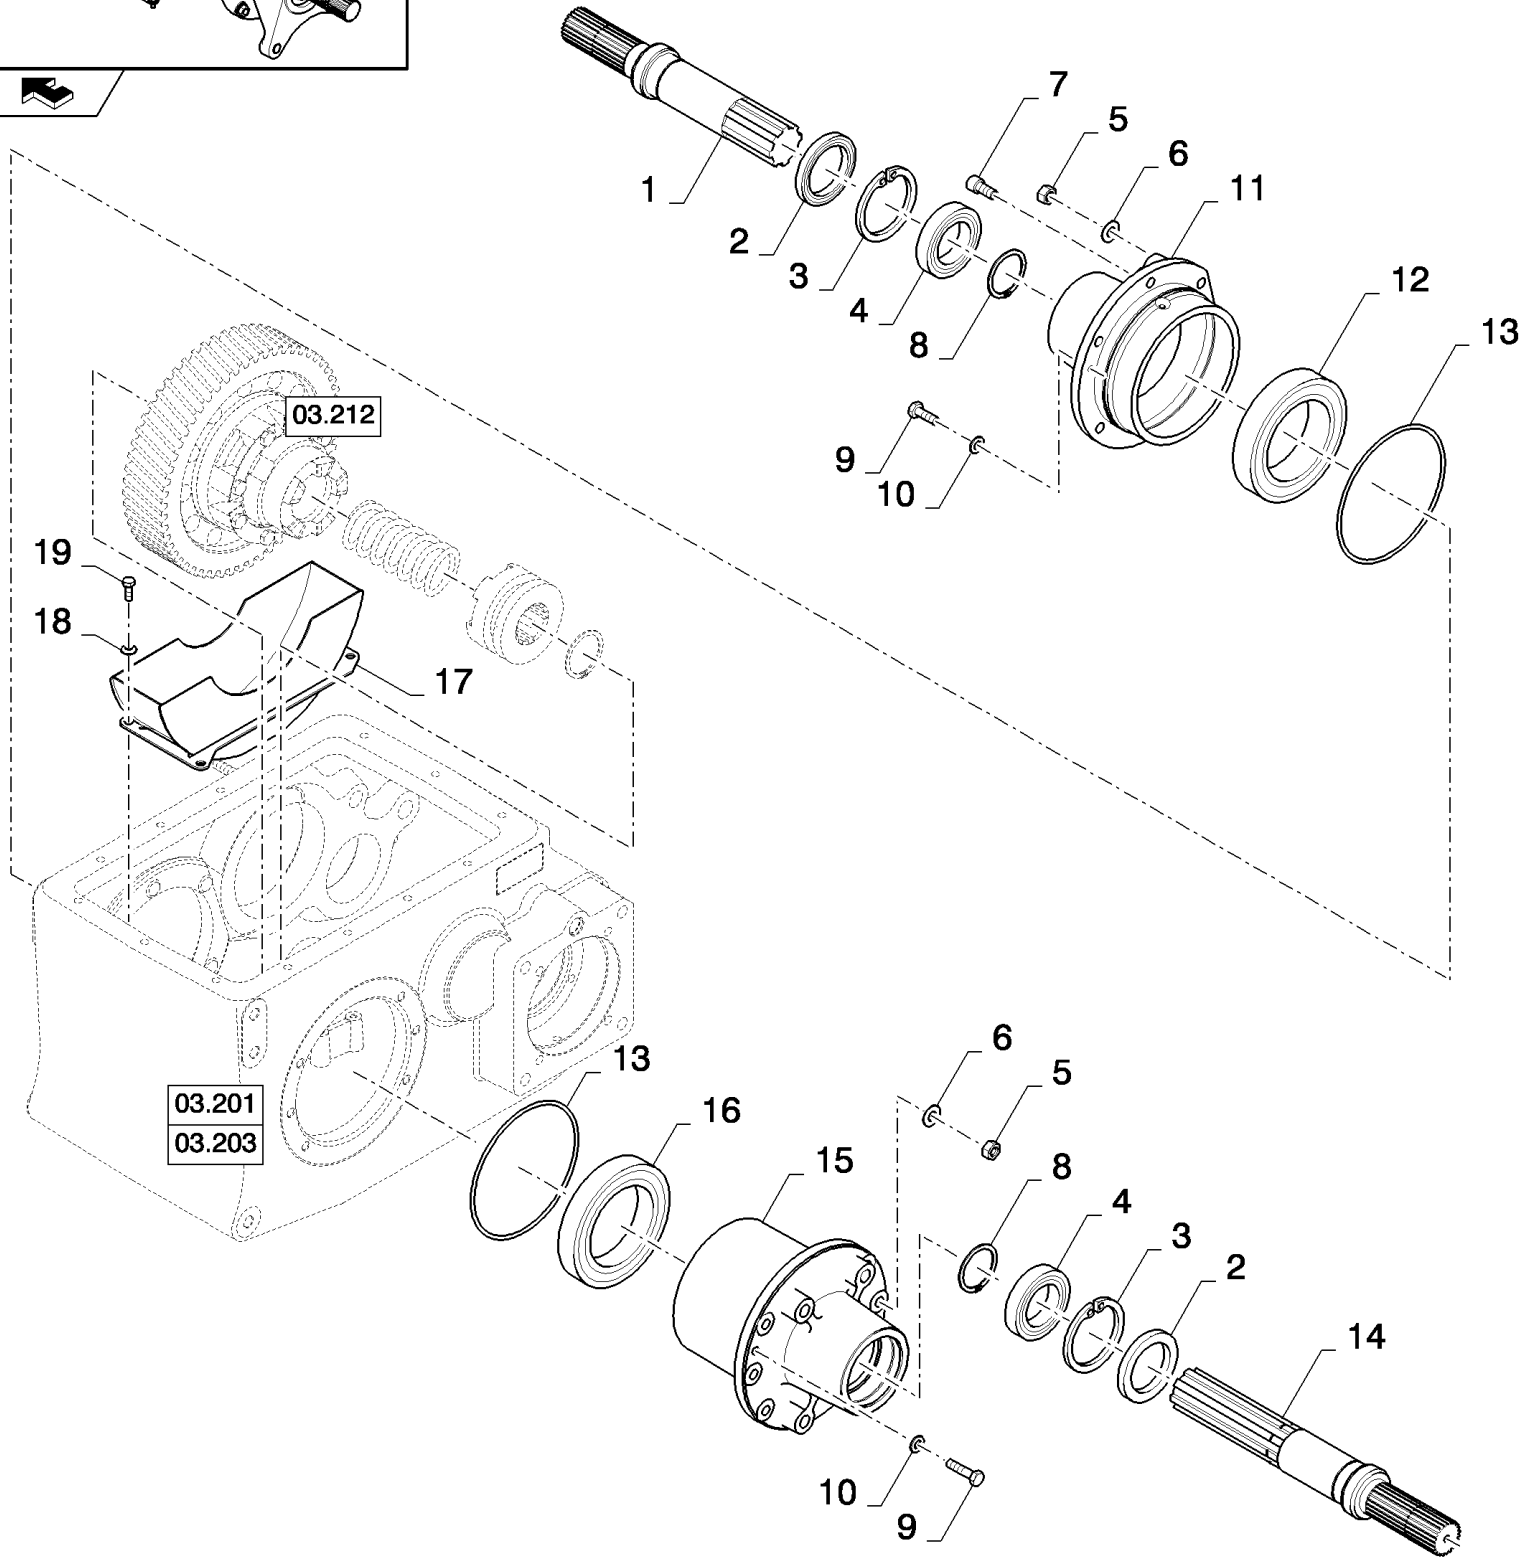

03.209(01) GEARBOX, DRIVEN SHAFT

03.209(01) GEARBOX, DRIVEN SHAFT

сылка	Номер детали	Кол-во	Описание
1	84069687	1	SHAFT,
2	84045429	2	SEALRING,
3	370013	2	RING, SNAP, M90, Int,
4	9825886	2	BEARING, BALL,
5	9706685	10	NUT, M12, CI 8,
6	140046	10	WASHER, SPRING, Belleville, M12,
7	9837786	2	SCREW, Hex Soc Hd, M12 x 20, 8.8,
8	327911	2	RING, SNAP, M55, Ext,
9	86512298	4	BOLT, Hex, M10 x 12, 8.8, Full Thd,
10	140045	4	WASHER, SPRING, Belleville, M10,
11	84071109	1	FLANGE,
12	210046	1	BEARING, BALL,
13	9815655	2	O-RING,
14	84069822	1	SHAFT, , STANDARD
14	84069688	1	SHAFT, , WITH DIFF. LOCK
15	84071206	1	FLANGE,
16	418831	1	BEARING, BALL,
17	84435237	1	SHIELD,
18	322358	4	WASHER, SPRING, Belleville, M8,
19	120103	4	BOLT, Hex, M8 x 16, 8.8,