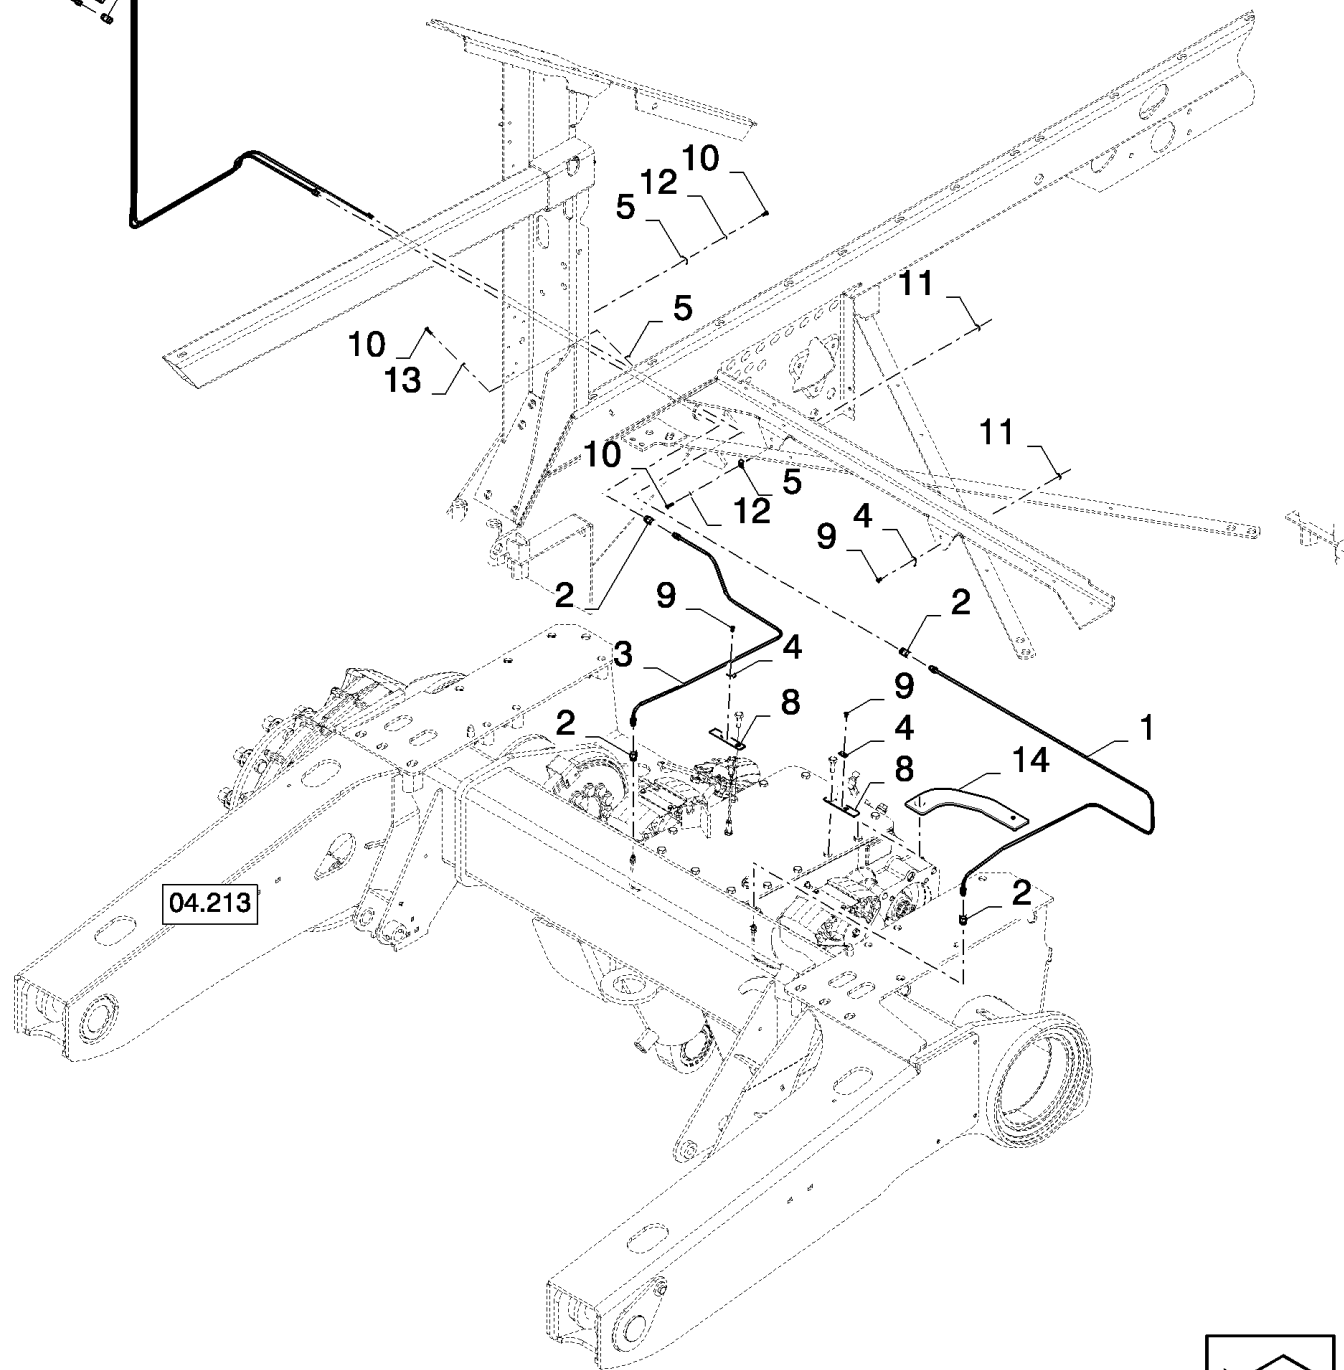

03.231(01) CIRCUIT FOR HYDRAULIC BRAKES - FOR LATERALE ONLY

03.231(01) CIRCUIT FOR HYDRAULIC BRAKES - FOR LATERALE ONLY

сылка	Номер детали	Кол-во	Описание
1	87549906	1	BRAKE LINE,
2	84062540	6	CONNECTOR, HYD.,
3	87549905	1	BRAKE LINE,
4	84814932	6	CLAMP,
5	84814933	5	CLAMP,
6	84439448	1	BRAKE LINE, , FOR CSX7050 AND CSX7060 ONLY
6	87593440	1	BRAKE LINING, , FOR CSX7080 ONLY
7	84439468	1	BRAKE LINE, , FOR CSX7050 AND CSX7060 ONLY
7	87593442	1	BRAKE LINING, , FOR CSX7080 ONLY
8	84435608	2	BRACKET,
9	425521	6	RIVET,
10	425524	5	RIVET, Pop, M2.3 x 17.5,
11	335872	2	WASHER, M4 x 15 x 2 Thk,
12	322355	2	WASHER, Belleville, M4,
13	140182	1	WASHER, M5 x 18 x 2,
14	87487732	2	PLATE,