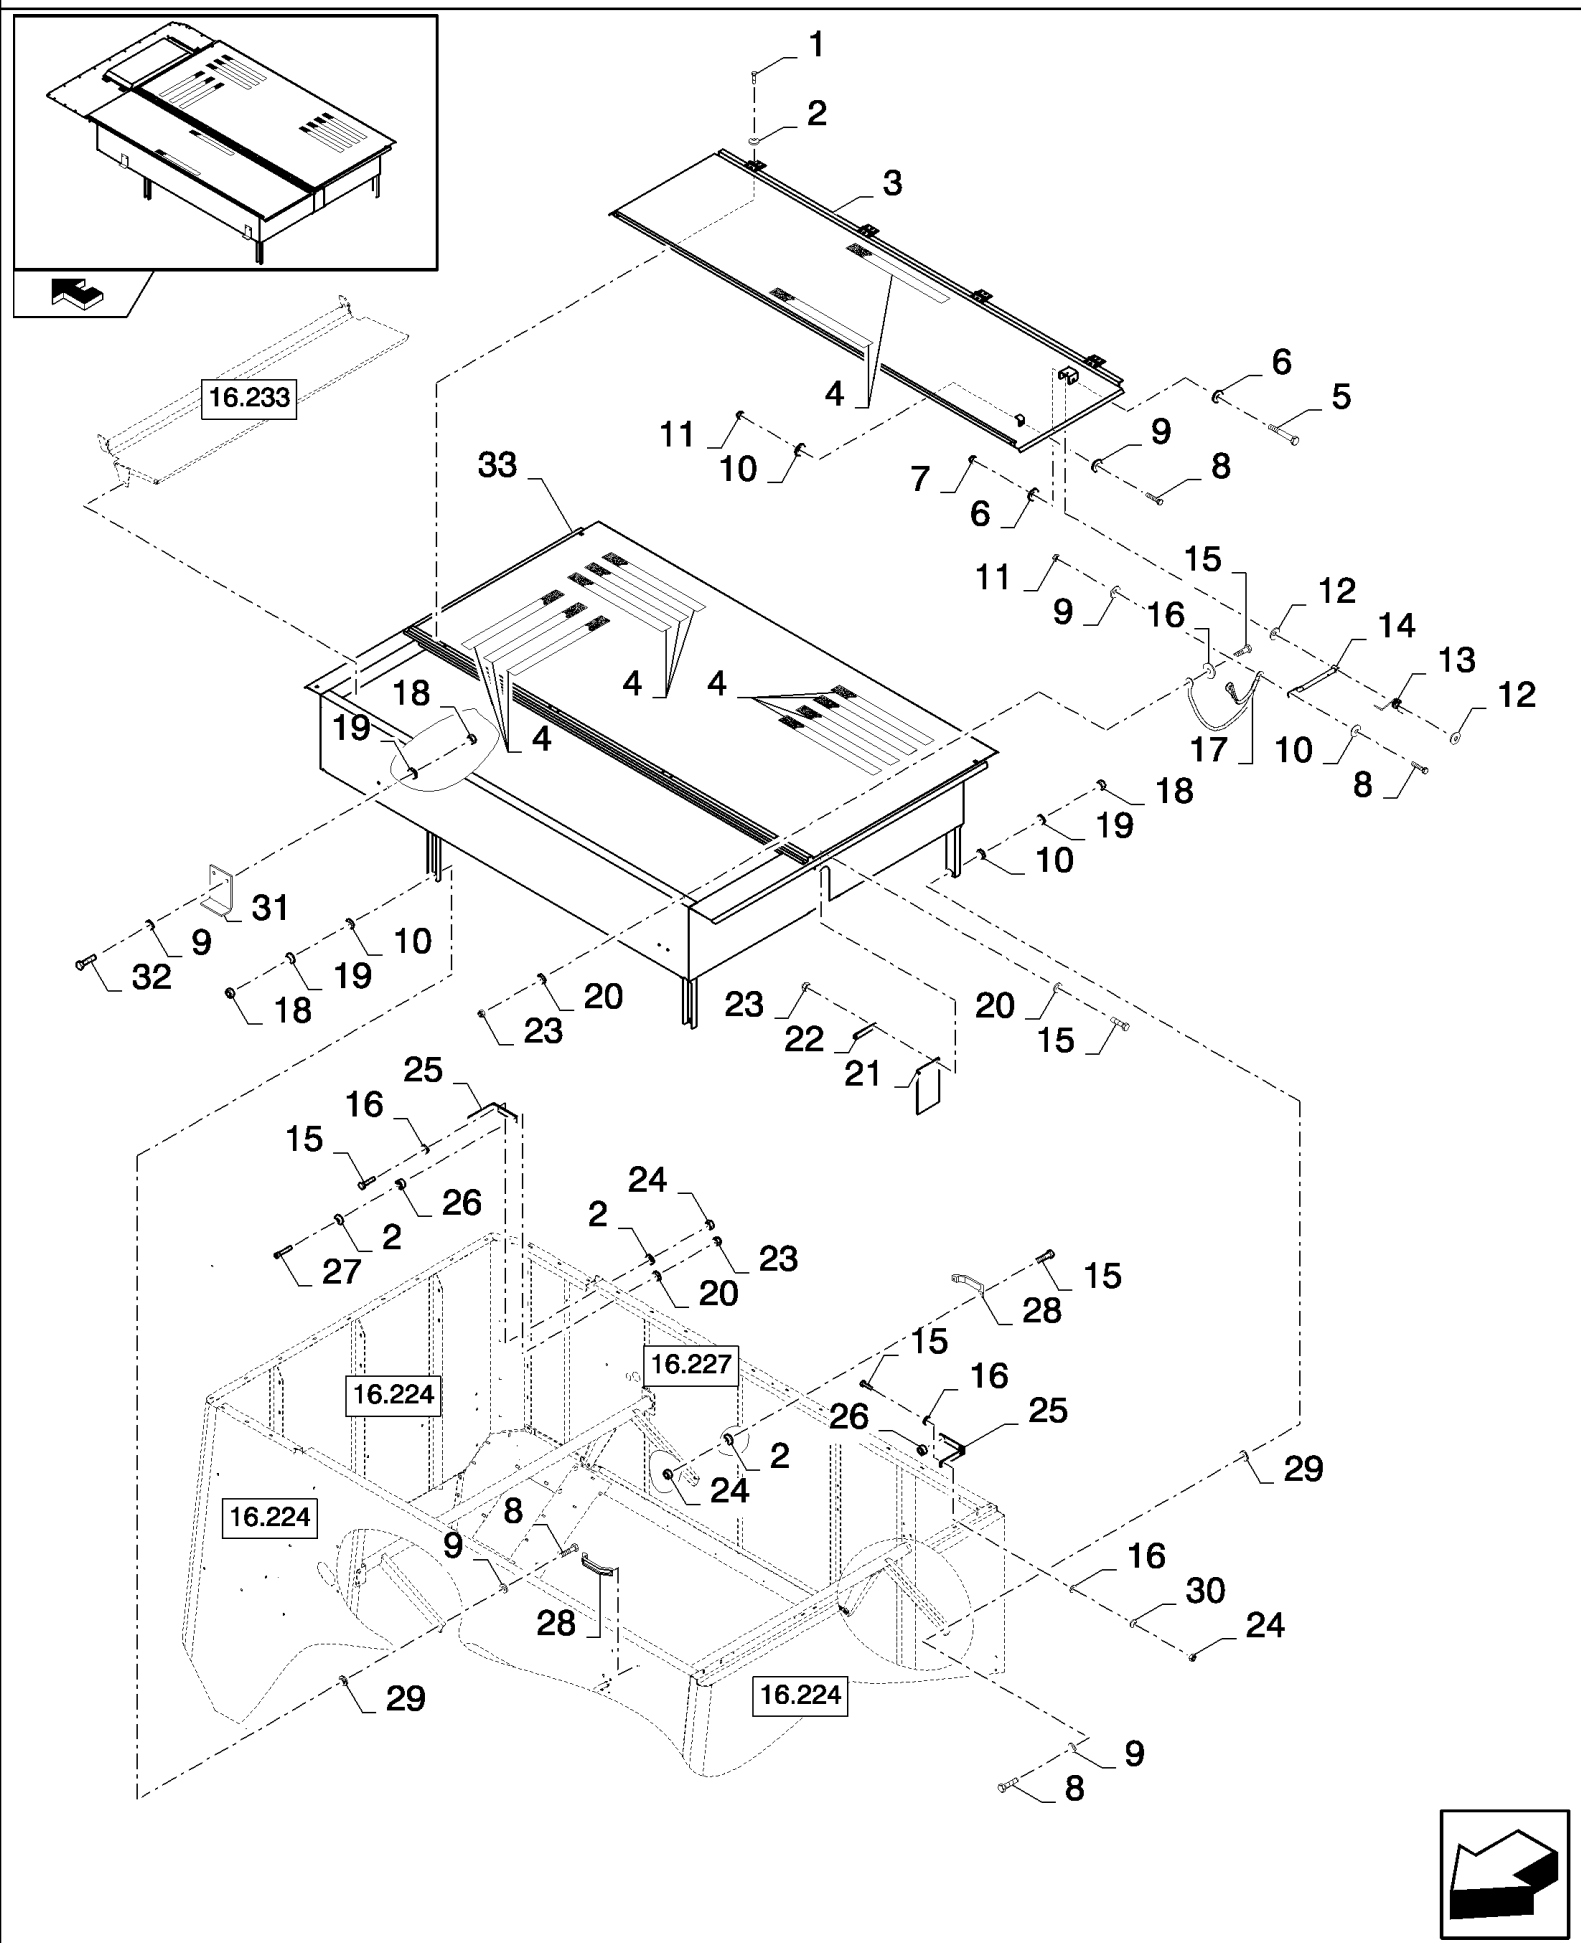

16.232(01) GRAINTANK EXTENSION, COVERS

16.232(01) GRAINTANK EXTENSION, COVERS

сылка	Номер детали	Кол-во	Описание
1	86508568	8	SCREW, Hex, M6 x 16, 8.8,
2	322357	20	WASHER, SPRING, Belleville, M6,
3	84983350	1	COVER,
4	401502	AR	STRIP, ANTI-SKID, 51mm x 18.3 Roll - Cut to Size
5	43144	1	BOLT, Hex, M10 x 70, 8.8,
6	86511323	2	WASHER, M10 x 20 x 2,
7	100037	1	NUT, M10 x 1.5, CI 8,
8	43128	6	BOLT, Hex, M8 x 30, 8.8,
9	140016	12	WASHER, M8 x 16 x 1.6,
10	140041	6	WASHER, M8 x 28 x 3,
11	86629542	2	NUT, LOCK, M8 x 1.25, CI 8,
12	140042	2	WASHER, M10 x 34 x 3,
13	84014761	1	SPRING,
14	84980941	1	LEVER,
15	120100	19	BOLT, Hex, M6 x 20, 8.8,
16	140040	21	WASHER, M6 x 22 x 2,
17	84980936	1	ROPE,
18	9706690	4	NUT, M8, CI 8,
19	322358	4	WASHER, SPRING, Belleville, M8,
20	140015	7	WASHER, M6,
21	87599848	1	CANVAS,
22	84818221	1	PLATE,
23	353308	7	NUT, M6 x 1, CI 8,
24	9706755	16	NUT, M6, CI 8,
25	84980257	4	BRACKET,
26	84447128	4	BUSHING,
27	9832203	4	SCREW, Hex Soc Hd, M6 x 25, 8.8, M6x25
28	89837395	2	HANDLE,
29	84444956	4	BUSHING,
30	412649	8	WASHER, SPRING, Belleville, M6,
31	84446035	3	PLATE,
32	120104	6	BOLT, Hex, M8 x 20, 8.8,
33	84983351	1	COVER,