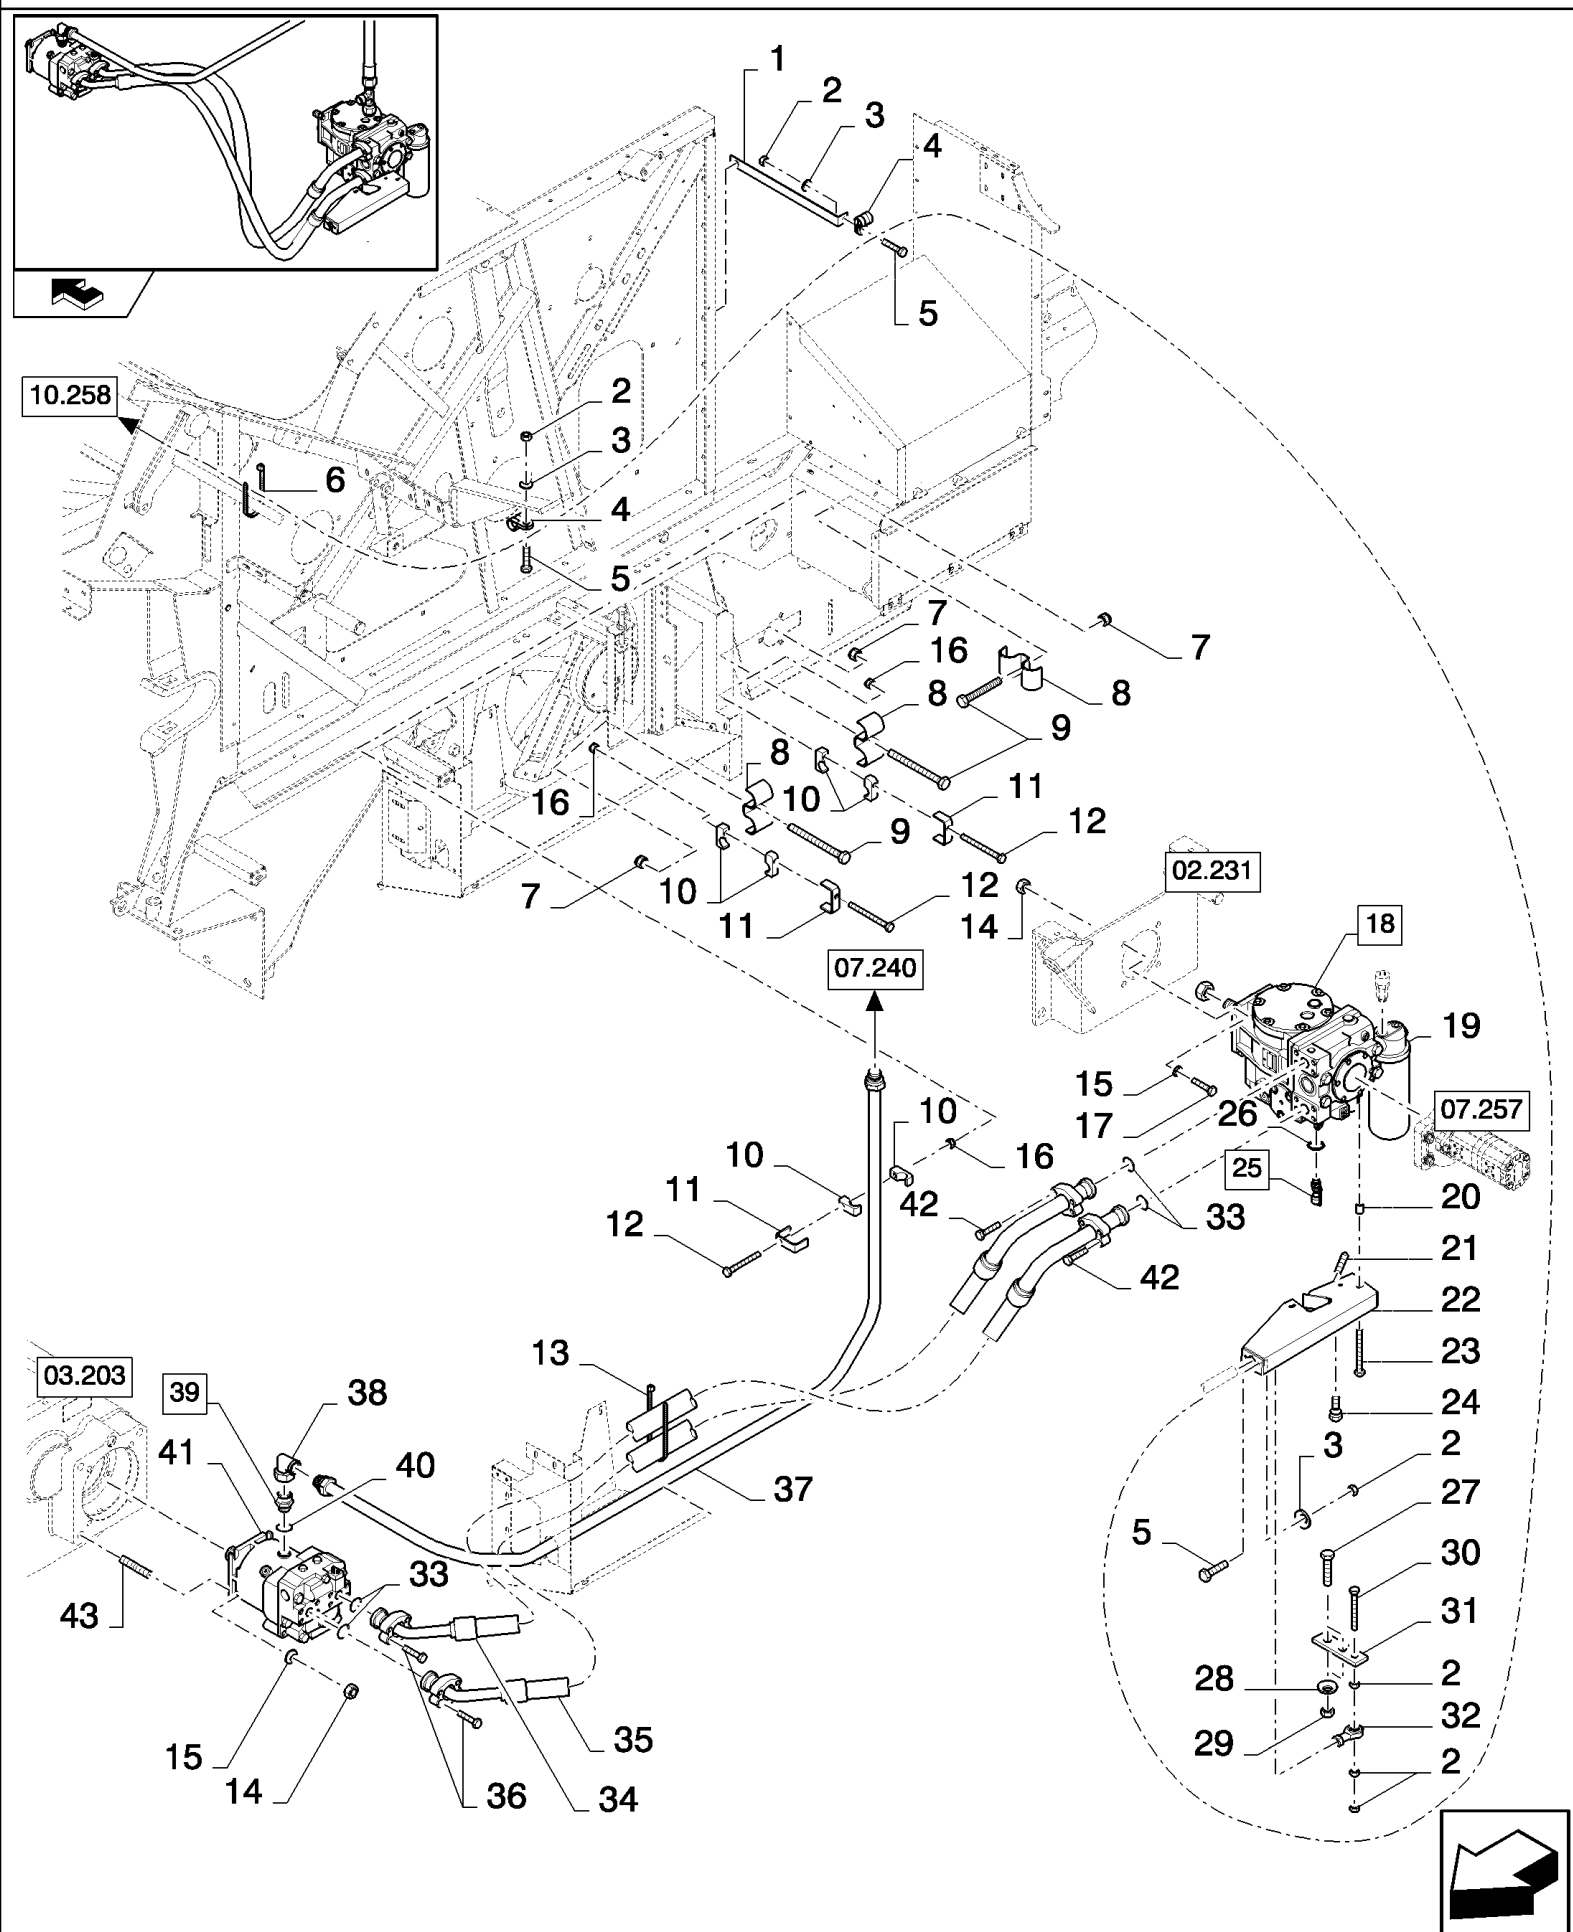

сылка	Номер детали	Кол-во	Описание
1	84435557	1	SUPPORT,
2	9706755	7	NUT, M6, CI 8,
3	322357	4	WASHER, SPRING, Belleville, M6,
4	335021	2	CLAMP,
5	120100	4	BOLT, Hex, M6 x 20, 8.8,
6	323597	2	STRAP, CABLE, M9 x 165 or M5 x 197,
7	86629542	3	NUT, LOCK, M8 x 1.25, CI 8,
8	84435979	3	CLAMP,
9	86977784	3	SCREW, Hex, M8 x 60, CI 8.8, Full Thd,
10	457546	6	CLAMP,
11	743318	2	SUPPORT,
12	86508569	3	BOLT, Hex, M6 x 70, 8.8,
13	396718	2	STRAP, CABLE,
14	100020	8	NUT, M16, CI 8,
15	84058945	8	WASHER,
16	353308	3	NUT, M6 x 1, CI 8,
17	120090	4	BOLT, Hex, M16 x 50, 8.8,
18	84607544	1	PUMP, HYDROSTATIC, (19)
19	84031880	1	FILTER, ELEMENT,
20	9837216	3	RING,
21	84076895	1	SET SCREW, Hex Soc, M10 x 50,
22	84433228	1	SUPPORT,
23	89850685	3	SCREW, M6x90
24	412665	1	SCREW,
25	84021707	1	CONNECTOR, HYD., 9/16"-18, (26)
26	9617873	1	O-RING, 6-1, 90 Duro, .468" ID x .078" Thk,
27	43127	2	BOLT, Hex, M8 x 25, 8.8,
28	322358	2	WASHER, SPRING, Belleville, M8,
29	9706690	2	NUT, M8, CI 8,
30	120101	1	BOLT, Hex, M6 x 30, 8.8, Full Thd,
31	89819078	1	LEVER,
32	750157	1	BALL JOINT,
33	14464080	4	O-RING, -222, 70 Duro, 1.484" ID x .139" Thk,
34	87526097	1	HOSE, FLEXIBLE,
35	87526101	1	HOSE, FLEXIBLE,
36	84015554	16	BOLT, Hex, 1/2"-13 x 1 3/4", 12.9,
37	87525989	1	TUBE, HYD,
38	84320920	1	ELBOW,
39	9818287	1	CONNECTOR, HYD., (40)
40	167266	1	O-RING, 12-1, 90 Duro, .924 ID x .116" Thk,
41	84819681	1	MOTOR, HYDROSTATIC,
42	84015554	8	BOLT, Hex, 1/2"-13 x 1 3/4", 12.9,
43	110030	4	STUD,