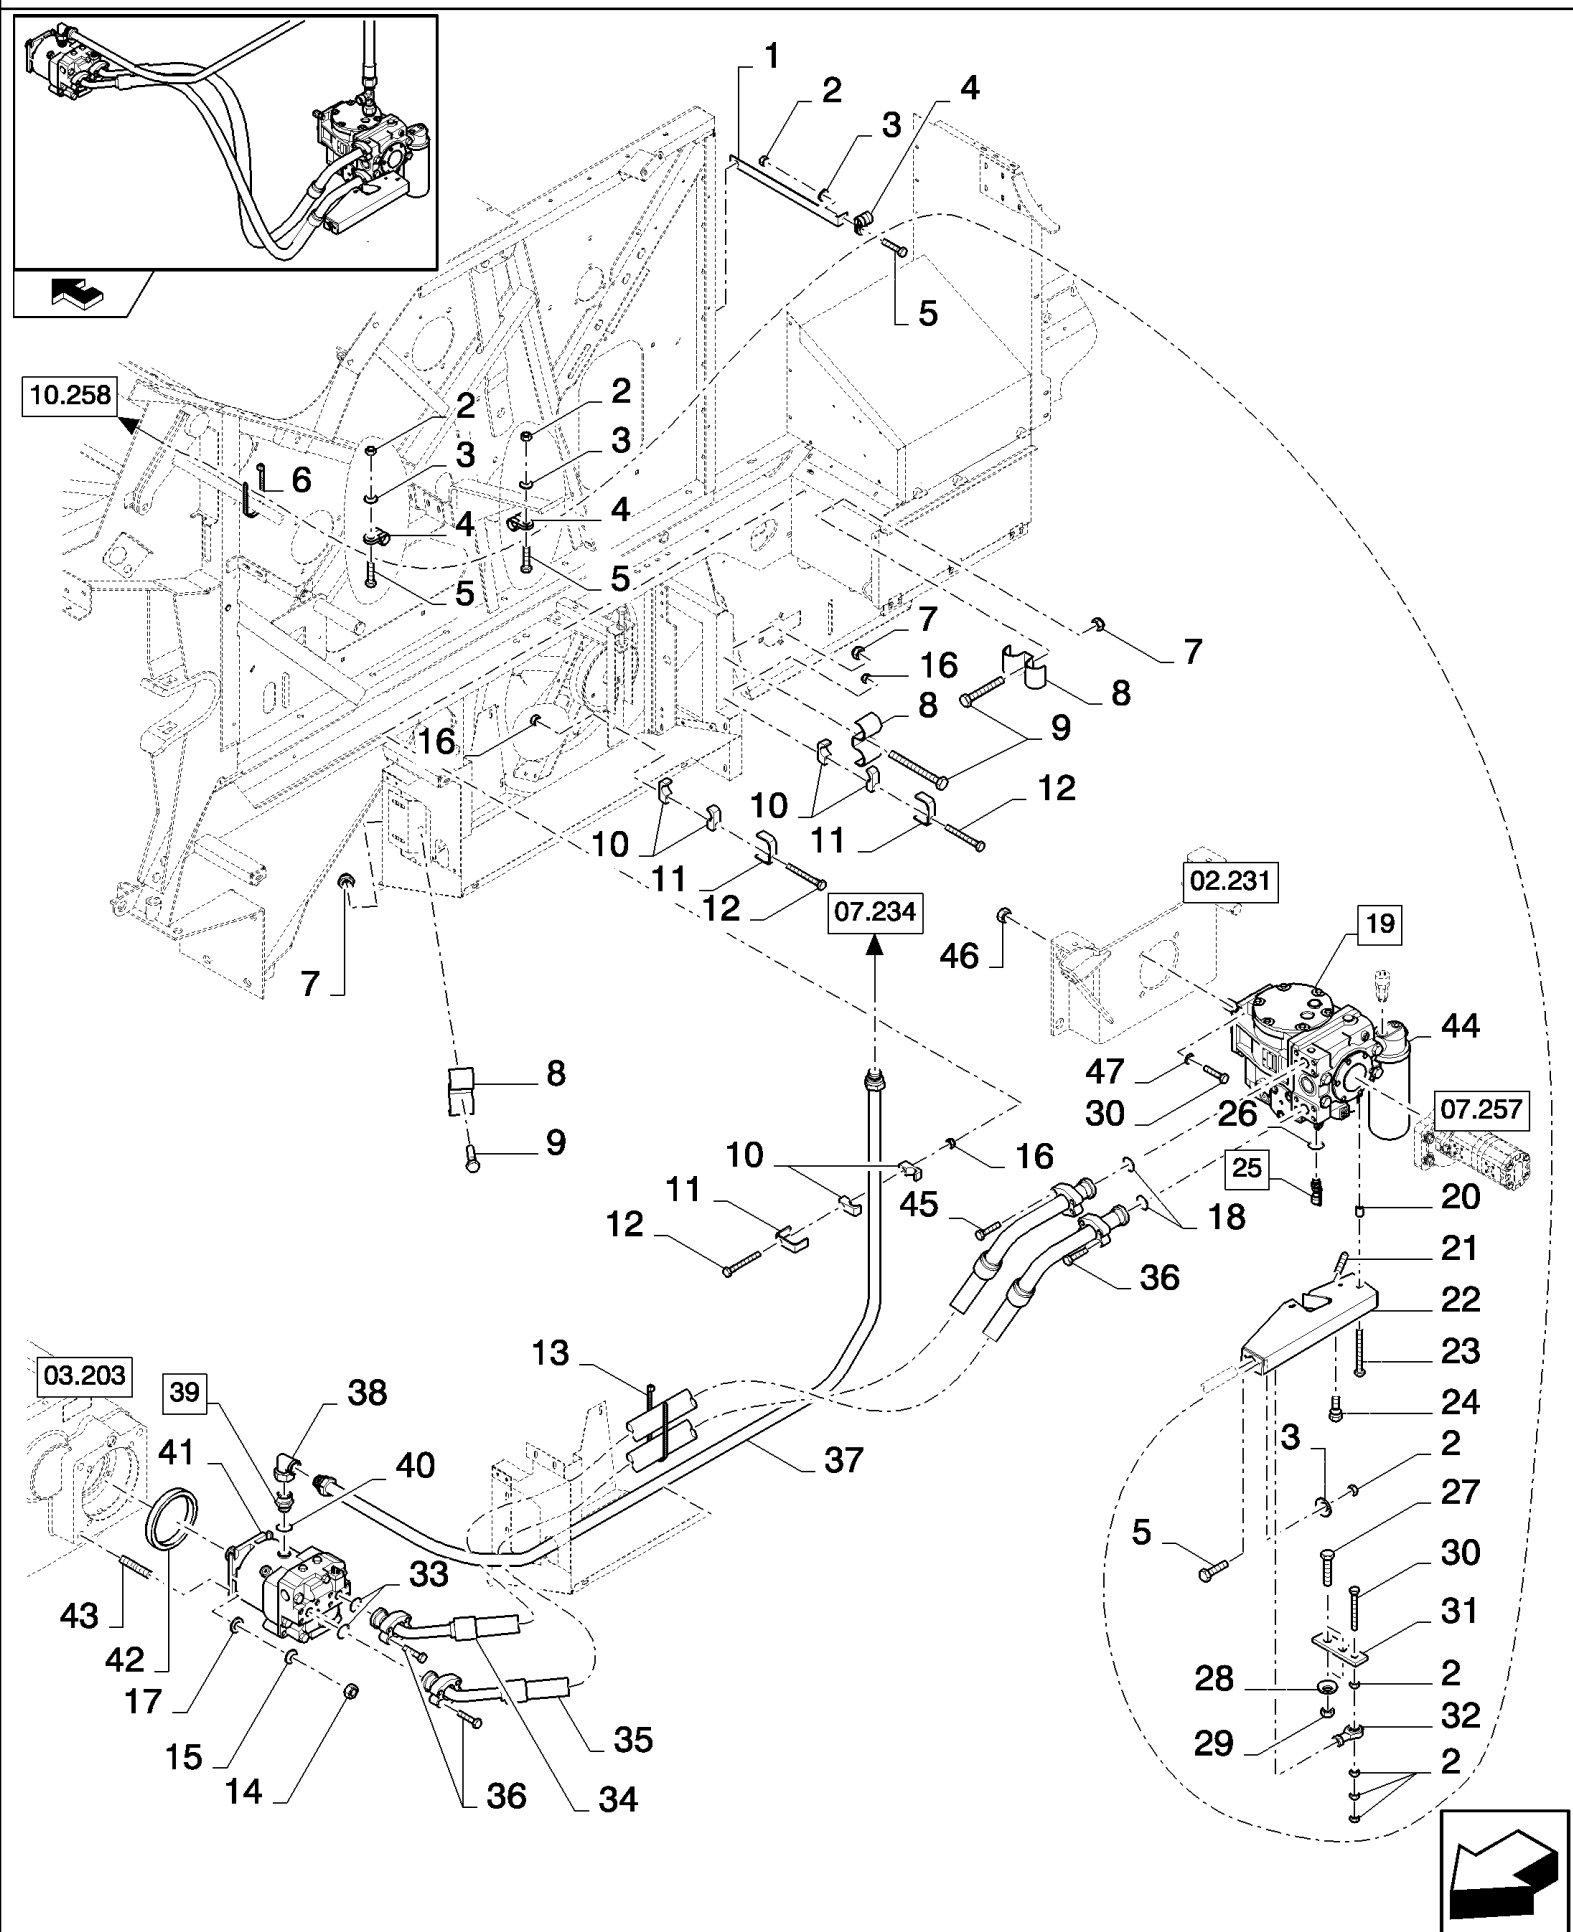

10.258

07.234

02.231

07.257

03.203

сылка	Номер детали	Кол-во	Описание
1	84435557	1	SUPPORT,
2	9706755	8	NUT, M6, CI 8,
3	322357	5	WASHER, SPRING, Belleville, M6,
4	335021	3	CLAMP,
5	120100	5	BOLT, Hex, M6 x 20, 8.8,
6	323597	2	STRAP, CABLE, M9 x 165 or M5 x 197,
7	86629542	3	NUT, LOCK, M8 x 1.25, CI 8,
8	84435979	3	CLAMP,
9	86977784	3	SCREW, Hex, M8 x 60, CI 8.8, Full Thd,
10	457546	4	CLAMP,
11	743318	2	SUPPORT,
12	86508569	2	BOLT, Hex, M6 x 70, 8.8,
13	396718	2	STRAP, CABLE,
14	9706685	4	NUT, M12, CI 8,
15	140046	4	WASHER, SPRING, Belleville, M12,
16	353308	3	NUT, M6 x 1, CI 8,
17	140086	4	WASHER, 14MM
18	14464080	2	O-RING, -222, 70 Duro, 1.484" ID x .139" Thk,
19	84607544	1	PUMP, HYDROSTATIC, (44)
20	9837216	3	RING,
21	84076895	1	SET SCREW, Hex Soc, M10 x 50,
22	84433228	1	SUPPORT,
23	9850685	3	BOLT, Hex, M6 x 90, 8.8, M6x90
24	412665	1	SCREW,
25	84021707	1	CONNECTOR, HYD., 9/16"-18, (26)
26	9617873	1	O-RING, 6-1, 90 Duro, .468" ID x .078" Thk,
27	43127	2	BOLT, Hex, M8 x 25, 8.8,
28	322358	2	WASHER, SPRING, Belleville, M8,
29	9706690	2	NUT, M8, CI 8,
30	120090	4	BOLT, Hex, M16 x 50, 8.8,
31	89819078	1	LEVER,
32	750157	1	BALL JOINT,
33	353108	2	O-RING, -219, 70 Duro, 1.296" ID x .139" Thk,
34	84447588	1	HOSE, FLEXIBLE,
35	84447589	1	HOSE, FLEXIBLE,
36	84015552	8	BOLT, Hex, 7/16"-14 x 1/2", 12.9,
37	84433034	1	TUBE, HYD,
38	457573	1	ELBOW,
39	9511910	1	CONNECTOR, HYD., (40)
40	167266	1	O-RING, 12-1, 90 Duro, .924 ID x .116" Thk,
41	84800587	1	MOTOR, HYDROSTATIC,
42	84071765	1	RING,
43	84818315	4	STUD,
44	84031880	1	FILTER, ELEMENT,
45	84015554	8	BOLT, Hex, 1/2"-13 x 1 3/4", 12.9,