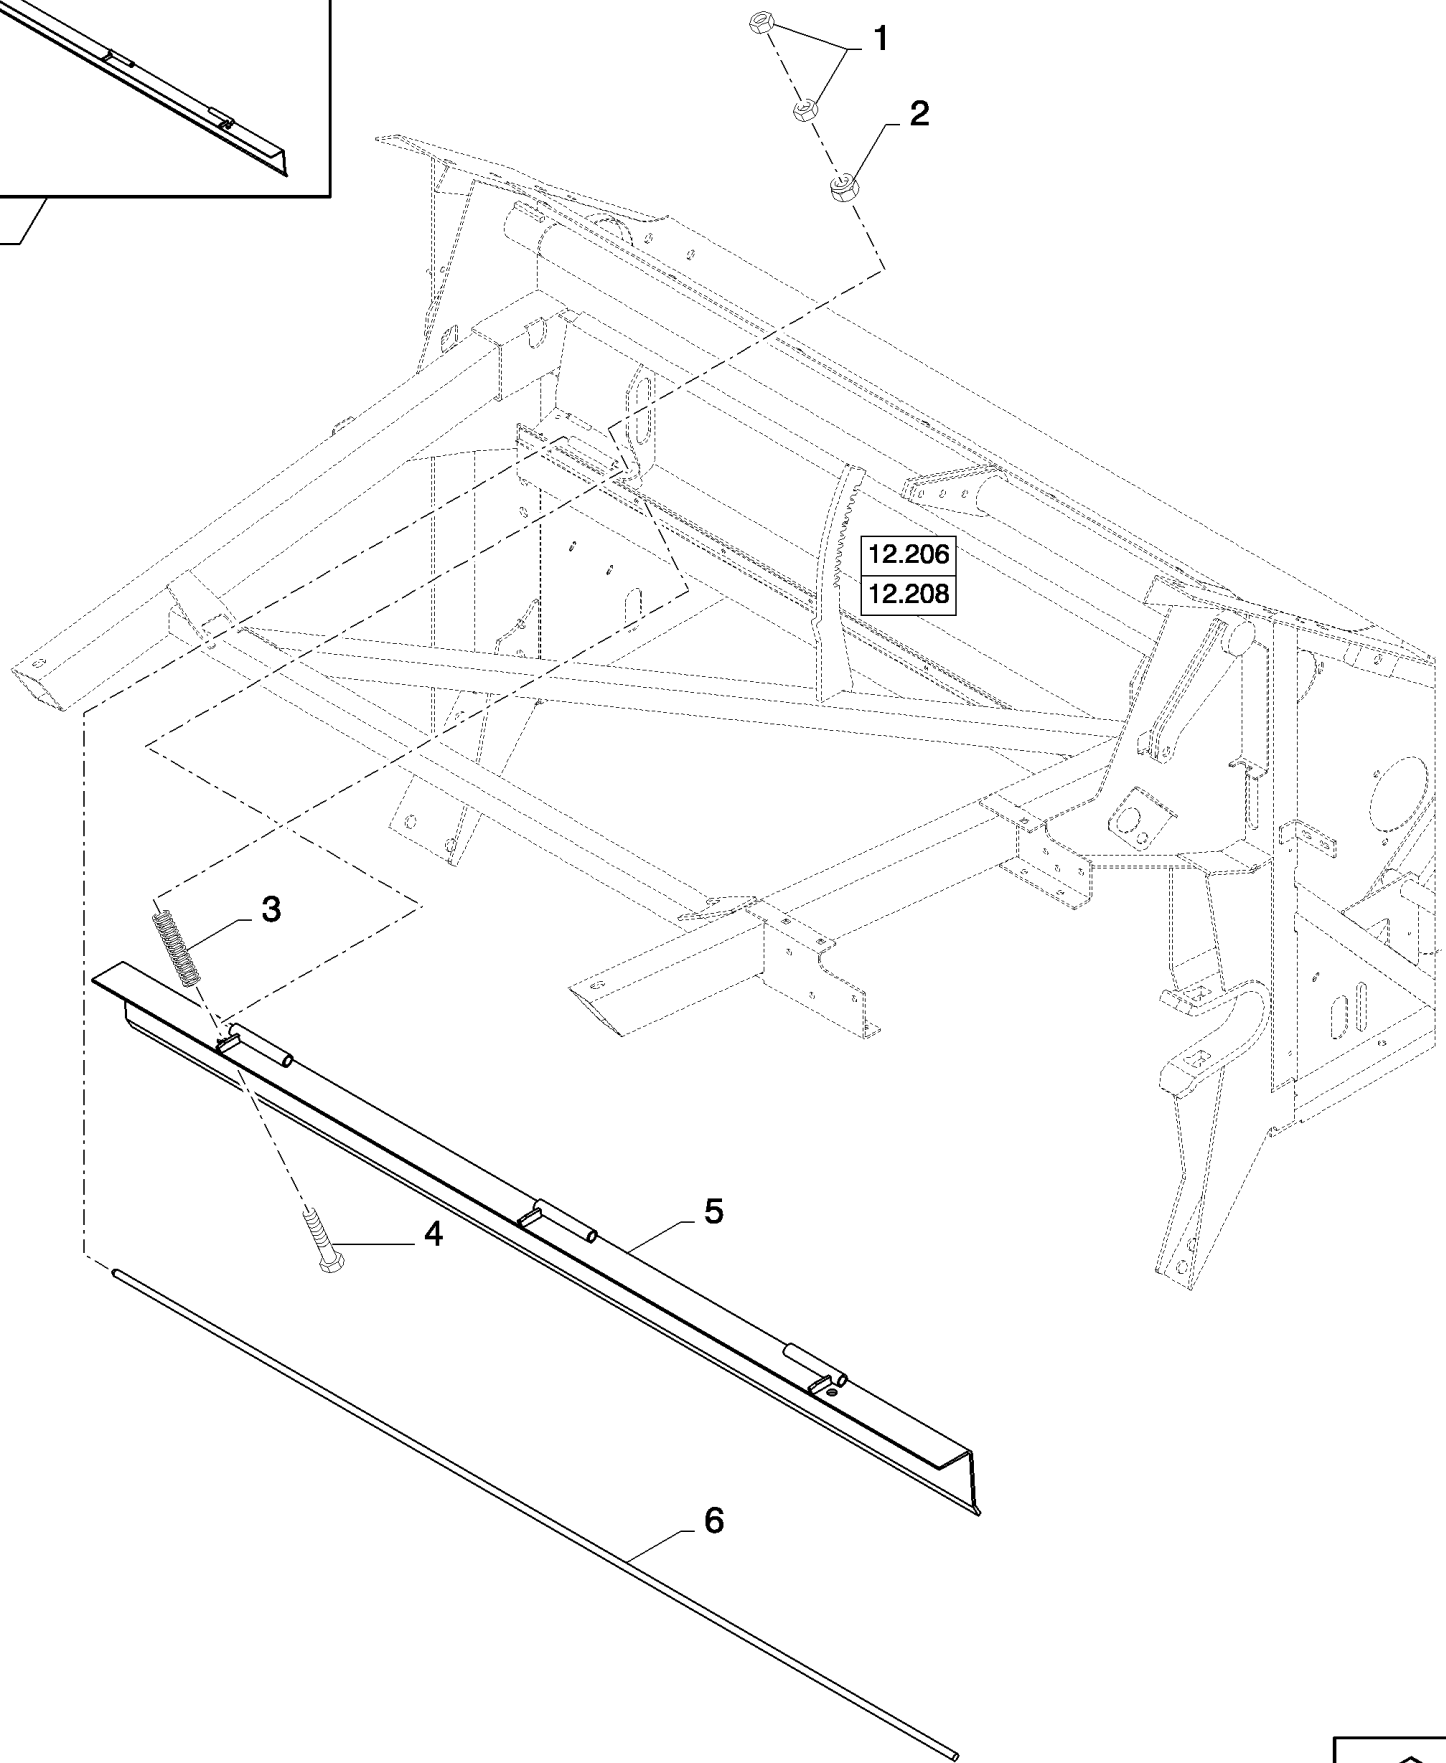

14.209(01) SPRING LOADED DUSTPLATE

CSX7080 D660 - COMBINE (9/08-)

14.209(01) SPRING LOADED DUSTPLATE

сылка	Номер детали	Кол-во	Описание
1	100016	4	NUT, M10, CI 8,
2	412141	2	NUT, LOCK, M10 x 1.5, CI 8,
3	180069	2	SPRING,
4	120117	2	BOLT, Hex, M10 x 110, 8.8, Full Thd,
5	84432438	1	COVER, , FOR CSX7040, CSX7050, CSX7050 HILLSIDE AND CSX7060 ONLY
5	84075232	1	COVER, , FOR CSX7070 AND CSX7080 ONLY
6	394608	1	ROD, , FOR CSX7040, CSX7050, CSX7050 HILLSIDE AND CSX7060 ONLY
6	390376	1	ROD, , FOR CSX7070 AND CSX7080 ONLY