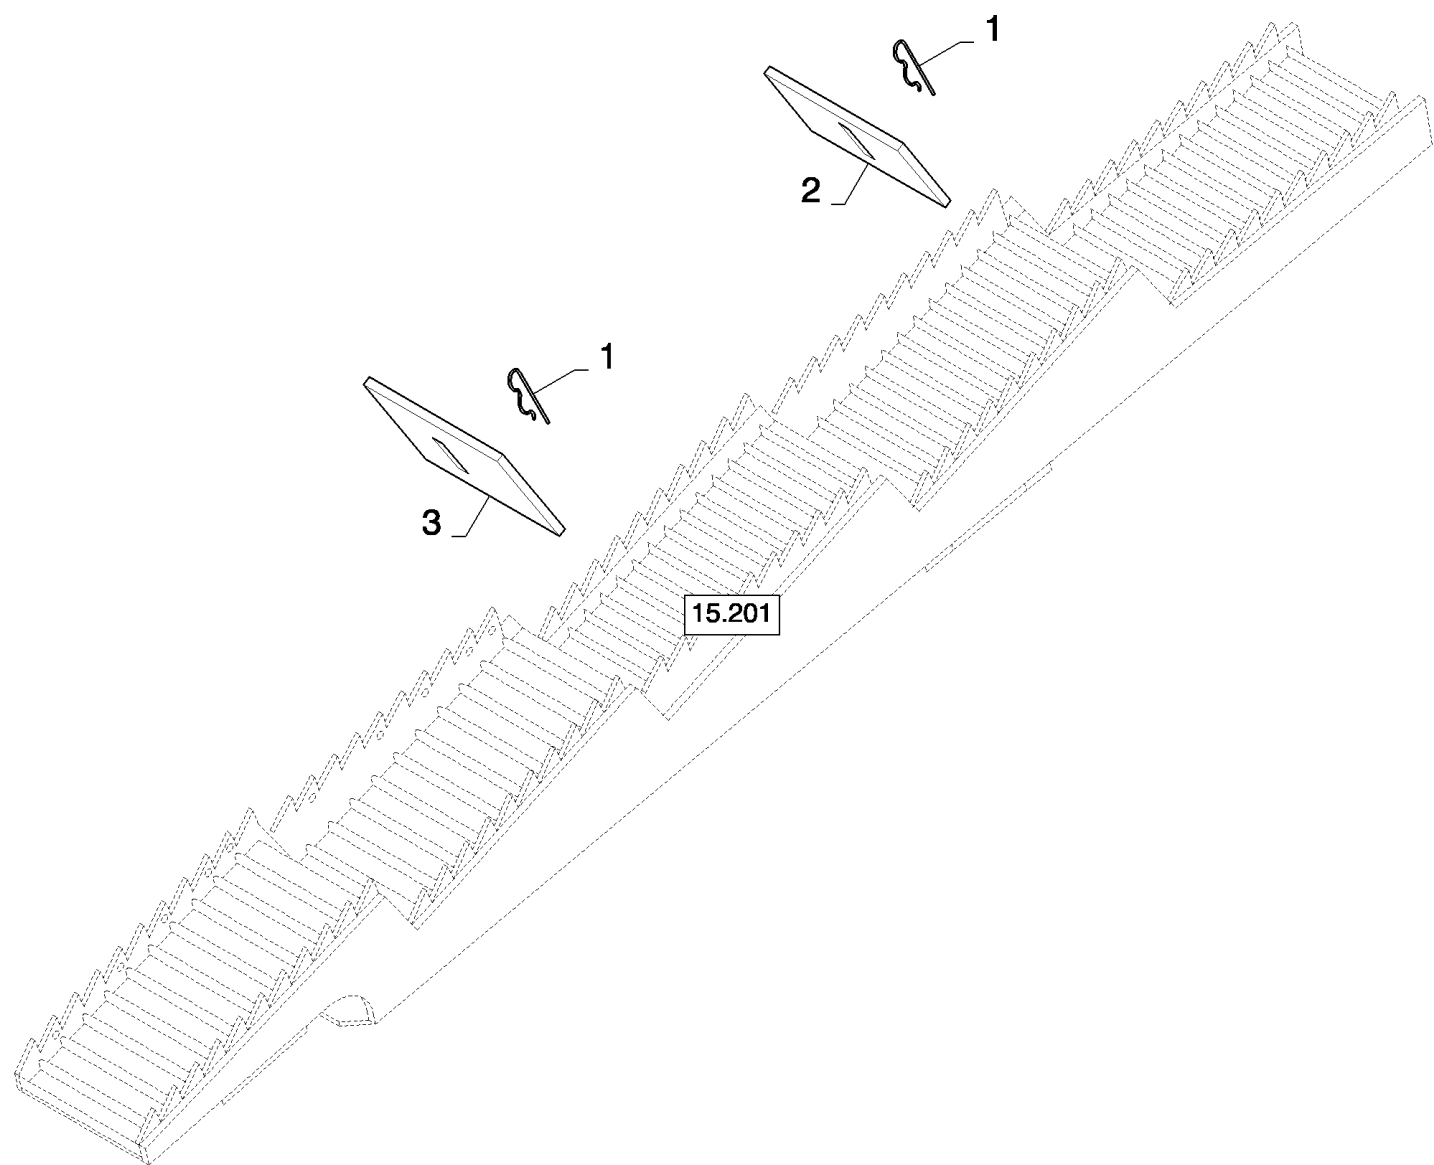

CSX7080 D660 - COMBINE (9/08-)

15.247(01) GRAIN PAN, NON REMOVABLE

сылка	Номер детали	Кол-во	Описание
1	86508568	AR	SCREW, Hex, M6 x 16, 8.8,
2	322357	AR	WASHER, SPRING, Belleville, M6,
3	84452950	1	RAKE, , FOR CSX7040, CSX7050, CSX7050 HILLSIDE AND CSX7060 ONLY
3	84446434	1	RAKE, , FOR CSX7070 AND CSX7080 ONLY
4	84431030	1	CANVAS, , FOR CSX7040, CSX7050, CSX7050 HILLSIDE AND CSX7060 ONLY
4	84072359	1	CANVAS, , FOR CSX7070 AND CSX7080 ONLY
5	89706755	AR	NUT, M6
6	445395	AR	RIVET, Pop, M4.8 x 18.1,
7	84461322	2	PLATE, FIXING,
8	84461049	2	CANVAS,
9	84461624	1	DEFLECTOR, , FOR CSX7040, CSX7050, CSX7050 HILLSIDE AND CSX7060 ONLY
9	84461623	1	DEFLECTOR, , FOR CSX7070 AND CSX7080 ONLY
10	84431049	1	PLATE, FIXING, , FOR CSX7040, CSX7050, CSX7050 HILLSIDE AND CSX7060 ONLY
10	84072727	1	PLATE, FIXING, , FOR CSX7070 AND CSX7080 ONLY
11	333541	2	PLATE, ADJUSTING,

15.248(01) STRAWWALKER COVER PLATES - VERTICAL