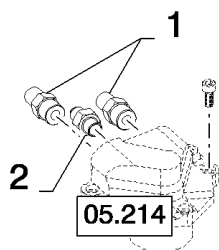

05.208(01) POWERED REAR AXLE : WHEEL DRIVE

сылка	Номер детали	Кол-во	Описание
1	176081	4	CONNECTOR, HYD., 3/4"-16, 37e x 1 1/16"-12, O-Ring,
2	128818	2	CONNECTOR, HYD., 3/4"-16, 37e x 3/4"-16, O-Ring,
3	9512573	16	BOLT, Hex, M20 x 40, 10.9,
4	578092	16	WASHER,
5	84800178	2	PLATE, MOUNTING,
6	9512180	20	NUT, M20
7	84800176	4	PIN,
8	84800179	1	BRACKET, LH
8	84800180	1	BRACKET, RH