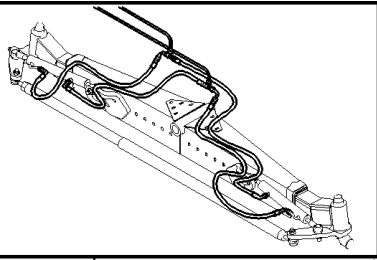

07.226(01) HYDRAULIC FOR STEERING CYLINDER, ADJUSTABLE

сылка	Номер детали	Кол-во	Описание
1	120102	2	SCREW, Hex, M6 x 40, 8.8, Full Thd,
2	431941	2	SUPPORT,
3	430357	4	CLAMP,
4	86588450	2	WASHER, M6 x 12 x 1.6 Thk,
5	412152	2	NUT, LOCK, M6 x 1, CI 8.8,
6	150017	1	CONNECTOR, HYD.,
7	87355658	1	TUBE, HYD, , FOR CSX7040, CSX7050 AND CSX7060 ONLY
7	87355362	1	TUBE, HYD, , FOR CSX7070 AND CSX7080 ONLY
8	87355652	1	TUBE, HYD, , FOR CSX7040, CSX7050 AND CSX7060 ONLY
8	87355149	1	TUBE, HYD, , FOR CSX7070 AND CSX7080 ONLY
9	368582	3	STRAP,
10	418284	2	ELBOW,
11	395472	2	CONNECTION, 3 WAY,
12	84078809	2	HOSE, FLEXIBLE,
13	395019	2	CONNECTOR, HYD.,
14	84442478	2	CONNECTOR, HYD.,
15	86508583	1	BOLT, Hex, M16 x 35, 8.8,
16	140048	1	WASHER, SPRING, Belleville, M16,
17	140020	1	WASHER, M16 x 30 x 3,
18	84446279	1	PLATE, FIXING,
19	87343426	2	HOSE ASSY.,