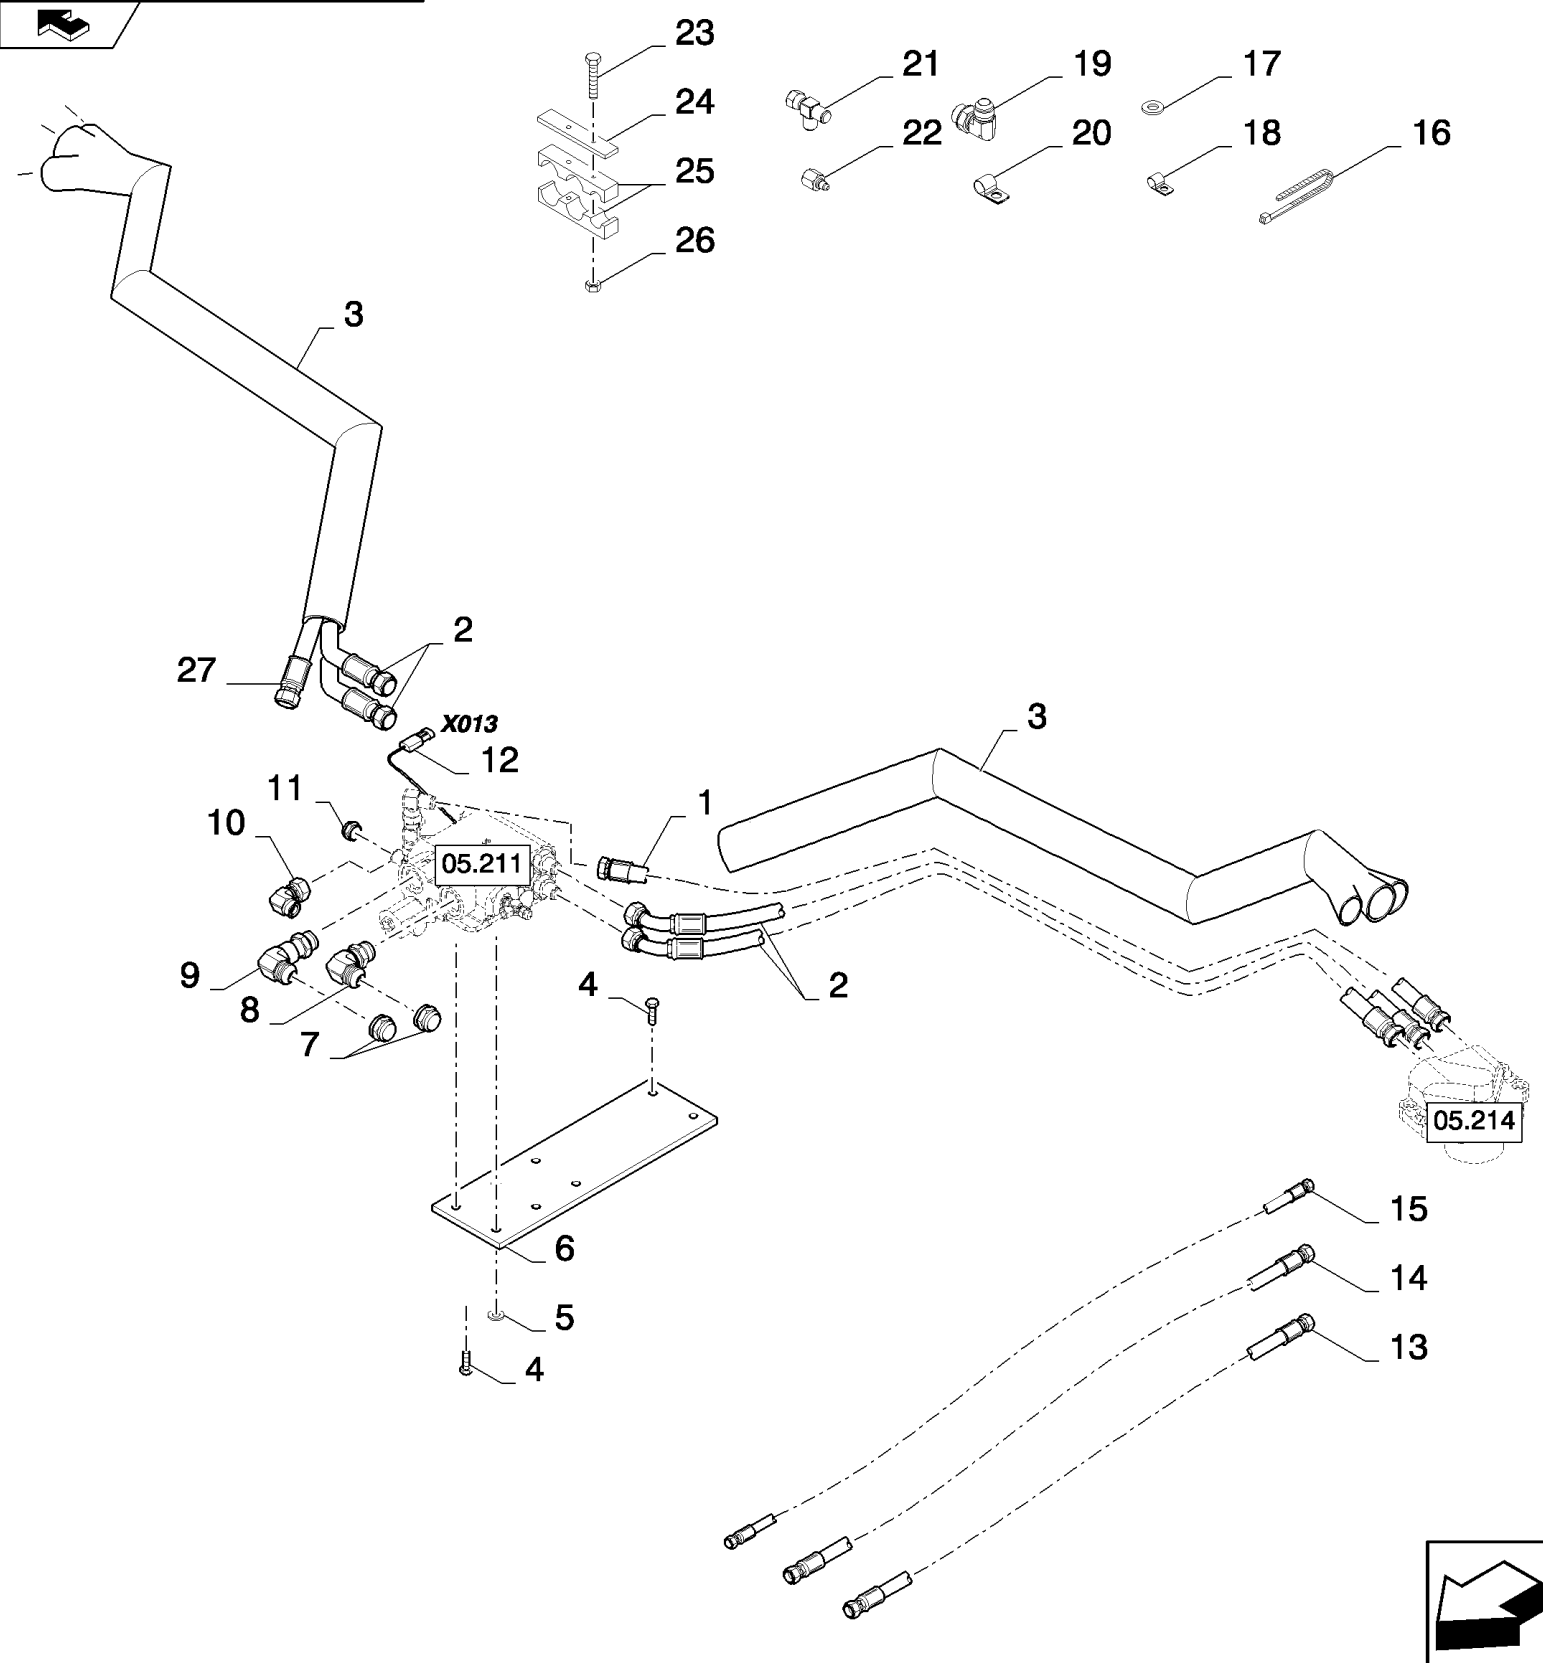

05.210(01) ADDITIONAL PARTS, POWERED

сылка	Номер детали	Кол-во	Описание
1	84800191	1	HOSE, L=61"
2	84800190	4	HOSE, L=51"
3	84800193	2	BEARING, NYLON,
4	86977691	4	BOLT, Hex, 3/8"-16 x 1 1/2", G8,
5	140045	2	WASHER, SPRING, Belleville, M10,
6	84800186	1	BRACKET,
7	NS	2	NOT SERVICED,
8	322894	1	ELBOW, 90є, 1 1/16"-12, 37є x 1 1/16"-12, O-Ring,
9	9512237	1	ELBOW,
10	248974	1	ELBOW, 90є, 3/4"-16, 37є x 3/4"-16, 37є Fem Sw,
11	NS	1	NOT SERVICED,
12	84446931	1	HARNESSE, WIRE, , SEE FIGURE 06.556
13	84441308	1	HOSE, FLEXIBLE, L=123"
14	84807872	1	HOSE, FLEXIBLE, L=137"
15	84056198	1	HOSE, HYDRAULIC, L=150"
16	NS	28	NOT SERVICED,
17	87361	3	WASHER, 1/4", SAE,
18	84818444	2	CLAMP,
19	322894	2	ELBOW, 90є, 1 1/16"-12, 37є x 1 1/16"-12, O-Ring,
20	455556	1	CLAMP,
21	9507672	1	CONNECTION, 3 WAY,
22	9512230	1	REDUCER,
23	84807864	4	SCREW, M6x60
24	455534	2	SUPPORT,
25	455533	4	CLAMP,
26	412152	4	NUT, LOCK, M6 x 1, CI 8.8,
27	84800192	1	HOSE, L=52"