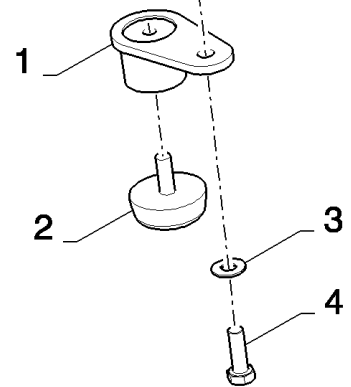

12.215(01) PIVOTING RESTRICTIONS FOR STEERING VALVE - FOR LATERALE ONLY

12.202