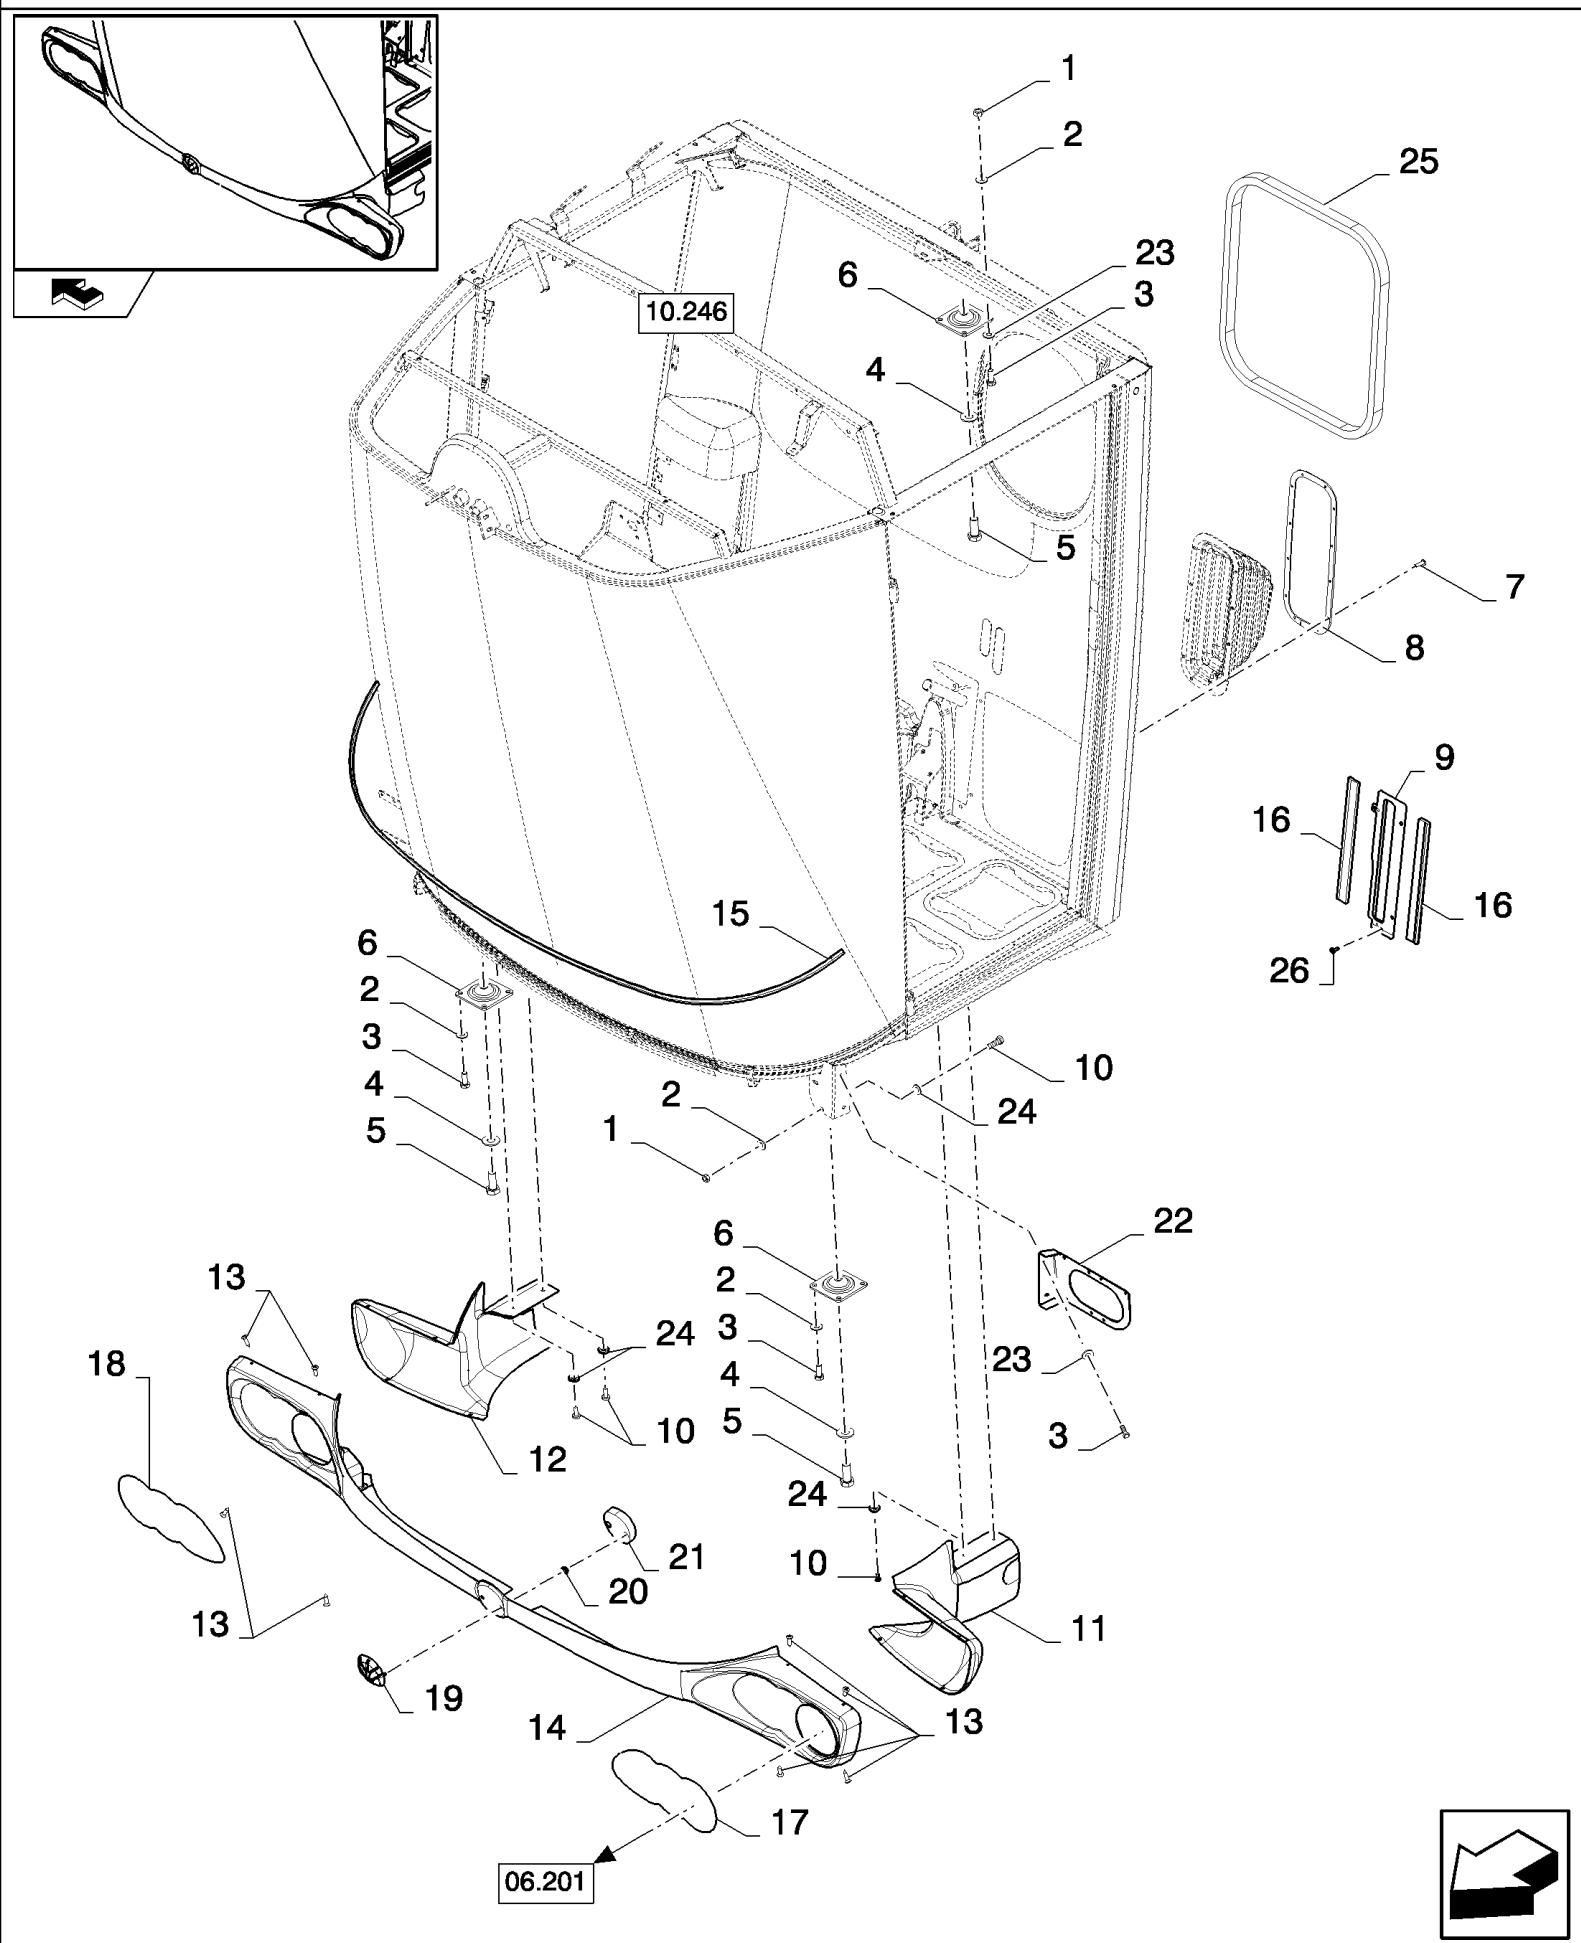

10.210(01) CAB MOUNTING GROUP

CSX7080 D660 - COMBINE (9/08-)

10.210(01) CAB MOUNTING GROUP

сылка	Номер детали	Кол-во	Описание
1	9706690	6	NUT, M8, CI 8,
2	322358	14	WASHER, SPRING, Belleville, M8,
3	120104	14	BOLT, Hex, M8 x 20, 8.8,
4	140046	3	WASHER, SPRING, Belleville, M12,
5	9706687	3	BOLT, Hex, M12 x 30, 8.8, Full Thd,
6	84053736	3	DAMPER,
7	425524	10	RIVET, Pop, M2.3 x 17.5,
8	84814492	1	PLATE, FIXING,
9	84807877	1	PLATE,
10	86508568	8	SCREW, Hex, M6 x 16, 8.8,
11	84447090	1	SKIRT, LH
12	84447091	1	SKIRT, RH
13	86511042	8	SCREW, Cross Pan Hd, M4 x 16,
14	84447092	1	SKIRT, , FOR CSX7040 AND CSX7050 ONLY
14	84447089	1	SKIRT, , FOR CSX7050 HILLSIDE, CSX7070 AND CSX7080 ONLY
14	87729648	1	BEZEL, , FOR CSX7080 LATERALE ONLY
15	9501985	1	STRIP, RUBBER, L=2M
16	84807784	2	BRUSH,
17	84447094	1	DECAL,
18	84447093	1	DECAL,
19	84447098	1	MAKERS BADGE,
20	86625060	2	NUT, Self, Threading, 1/4",
21	84447432	1	SEAL,
22	84448480	1	SUPPORT,
23	86511315	6	WASHER, M8 x 16 x 1.6,
24	322357	8	WASHER, SPRING, Belleville, M6,
25	84037659	1	BAND,
26	412491	4	SCREW,