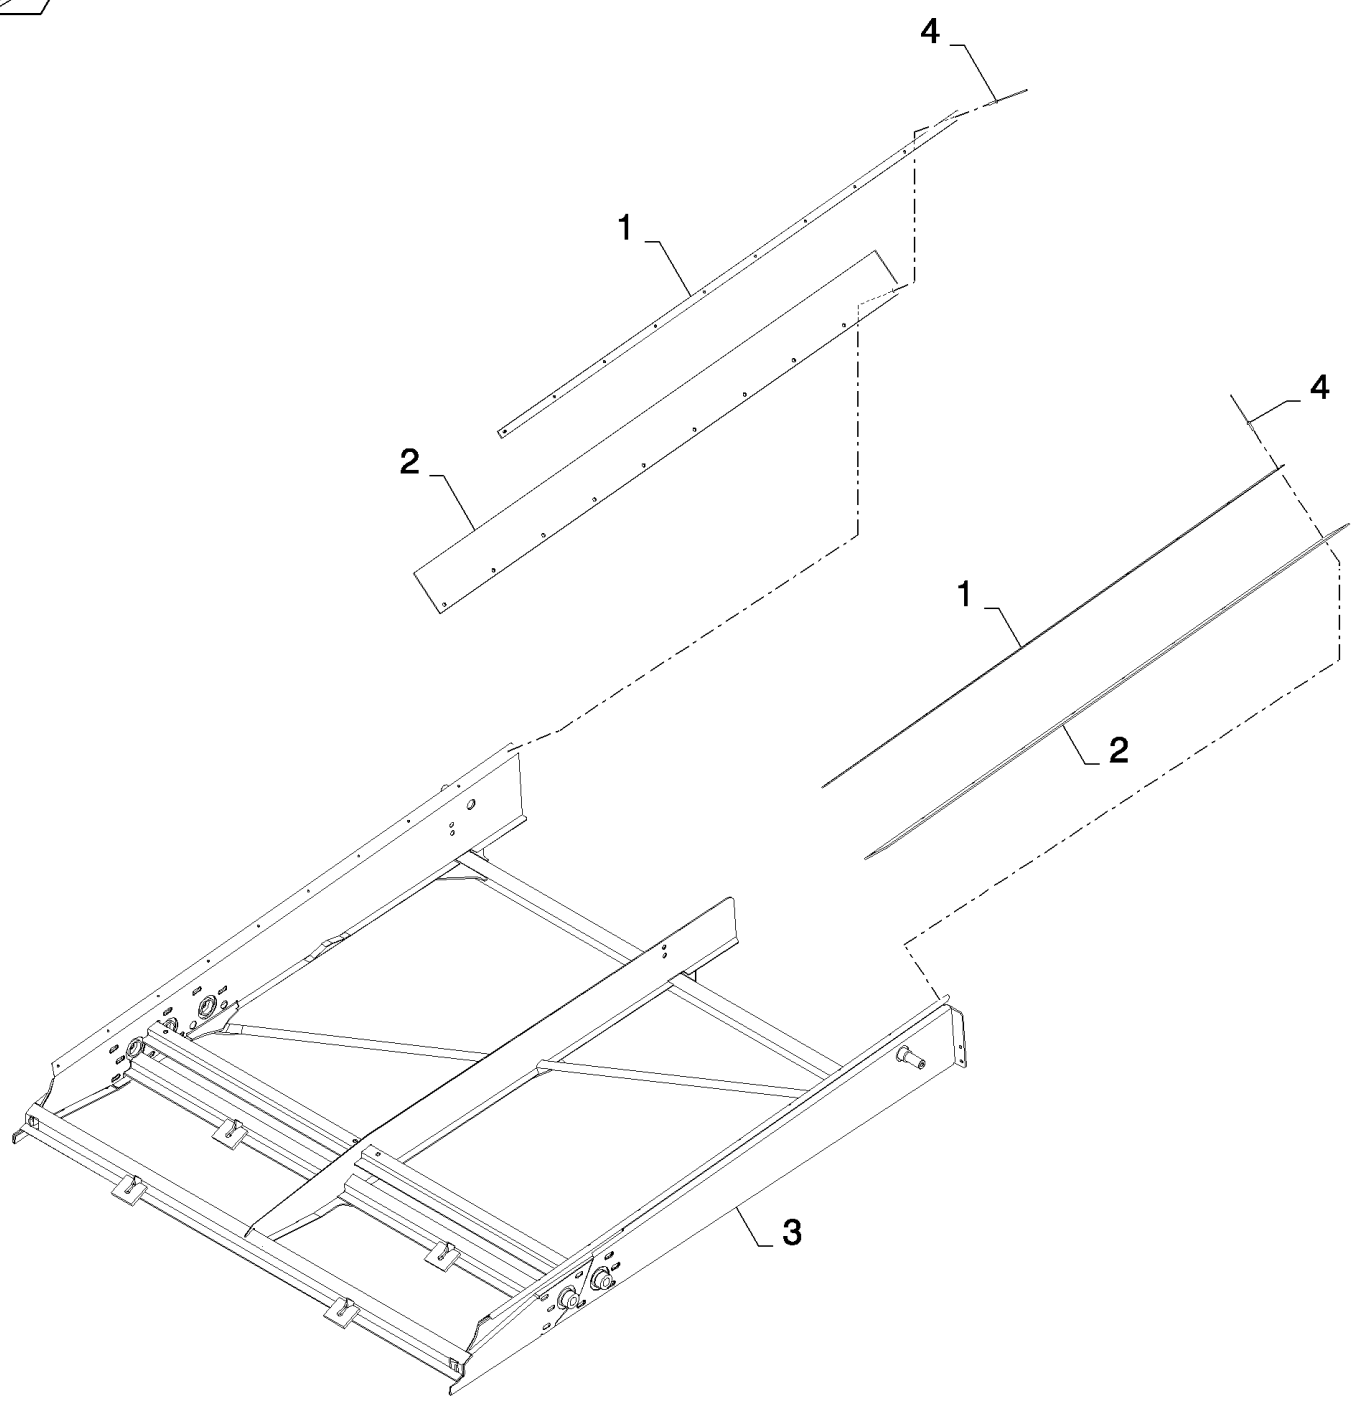

15.205(01) SHAKER SHOE, SELF LEVELLING, 'SMART SIEVE'

CSX7080 D660 - COMBINE (9/08-)

15.205(01) SHAKER SHOE, SELF LEVELLING, 'SMART SIEVE'

сылка	Номер детали	Кол-во	Описание
1	84459136	2	PLATE, FIXING,
2	84458980	2	CANVAS,
3	87491252	1	SHOE, SHAKER, , FOR CSX7040, CSX7050 AND CSX7060 ONLY
3	87491251	1	SHOE, SHAKER, , FOR CSX7070 AND CSX7080 ONLY
4	445395	20	RIVET, Pop, M4.8 x 18.1,