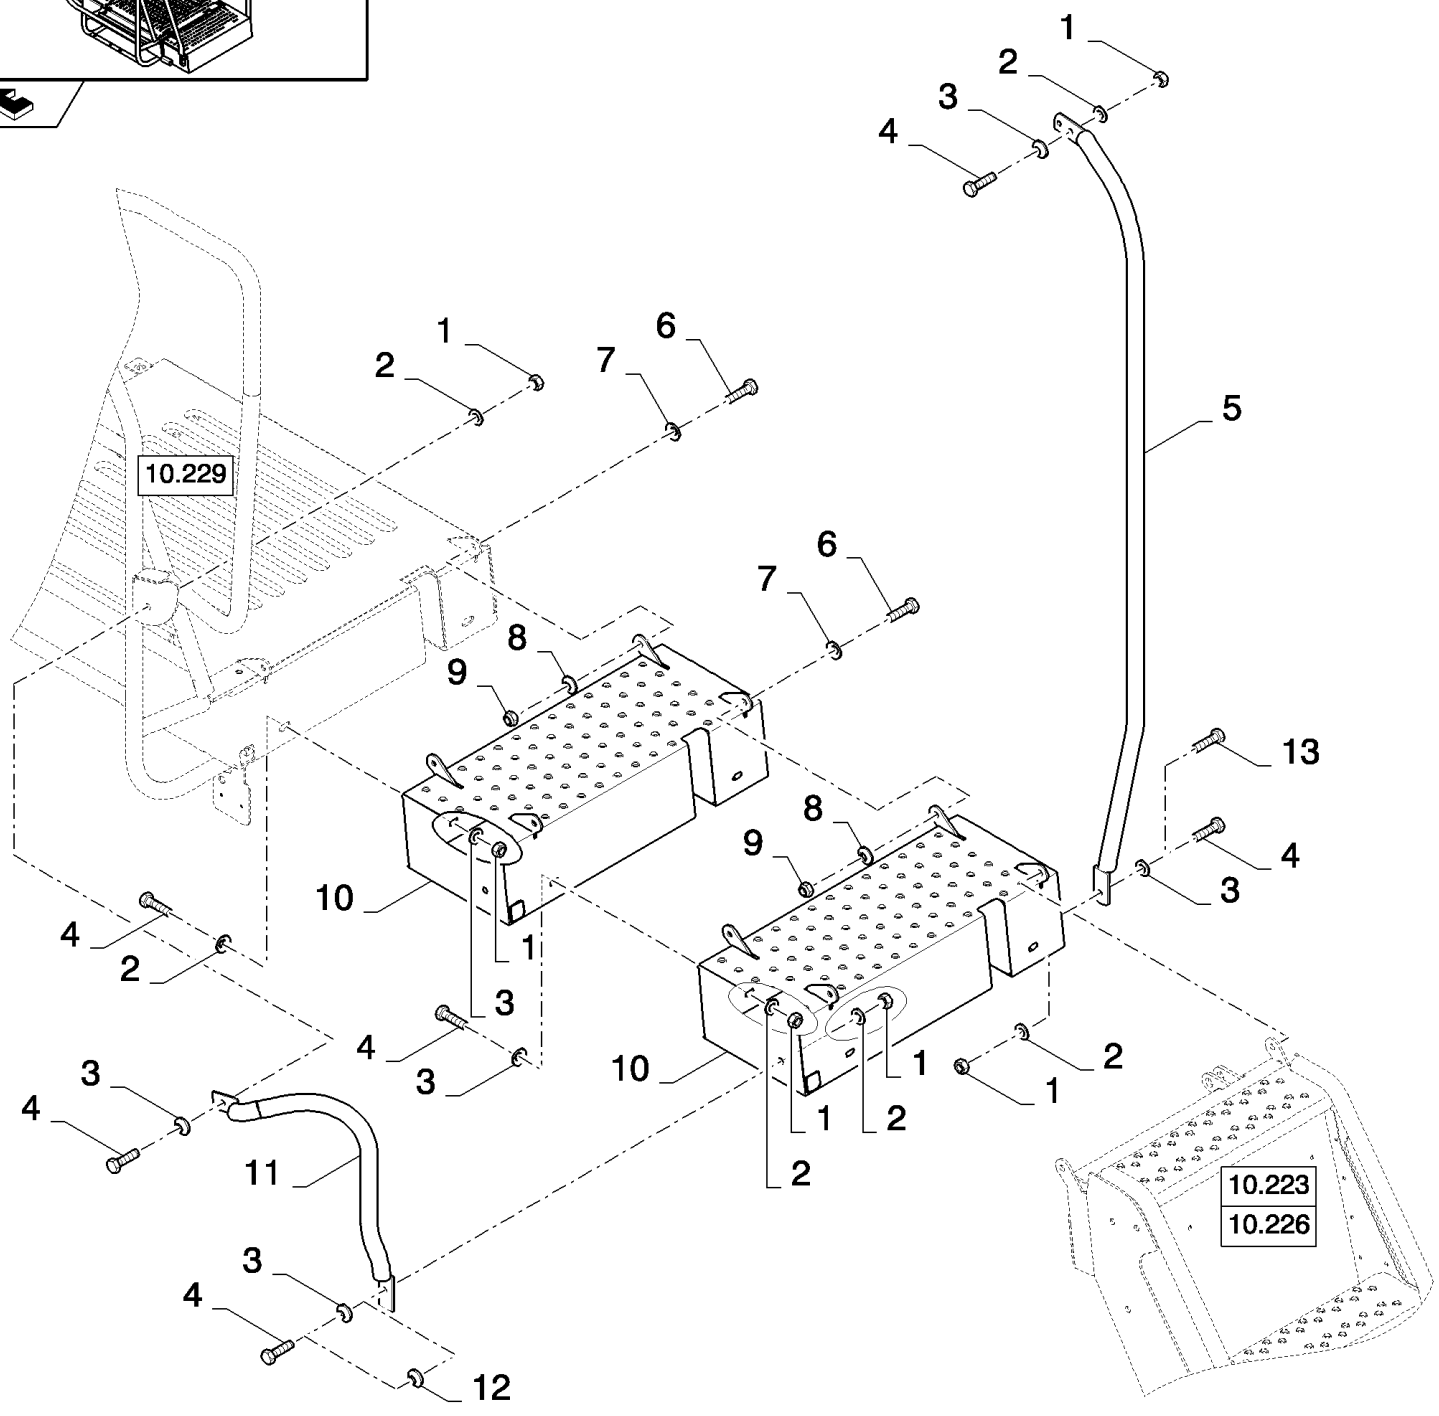

10.230(01) OPERATOR'S PLATFORM, EXTENSIONS

10.229

10.223
10.226

10.230(01) OPERATOR'S PLATFORM, EXTENSIONS

сылка	Номер детали	Кол-во	Описание
1	9706690		AR NUT, M8, CI 8,
2	322358		AR WASHER, SPRING, Belleville, M8,
3	140016		AR WASHER, M8 x 16 x 1.6,
4	43128		AR BOLT, Hex, M8 x 30, 8.8,
5	84077985	1	HANDRAIL, , EXTENSIONS 200MM
5	84447245	1	HANDRAIL, , EXTENSIONS 400MM
6	43139		AR BOLT, Hex, M10 x 25, 8.8, Full Thd,
7	378244		AR WASHER, M10 x 24 x 2 Thk,
8	140045		AR WASHER, SPRING, Belleville, M10,
9	100037		AR NUT, M10 x 1.5, CI 8,
10	84077653	1	EXTENSION, , EXTENSIONS 200MM
10	84077653	2	EXTENSION, , EXTENSIONS 400MM
11	84077977	1	HANDRAIL, , EXTENSIONS 200MM
11	84435910	1	HANDRAIL, , EXTENSIONS 400MM
12	86511315	5	WASHER, M8 x 16 x 1.6, , EXTENSIONS 200MM
13	43140	1	BOLT, Hex, M10 x 30, 8.8, Full Thd, , EXTENSIONS 200MM