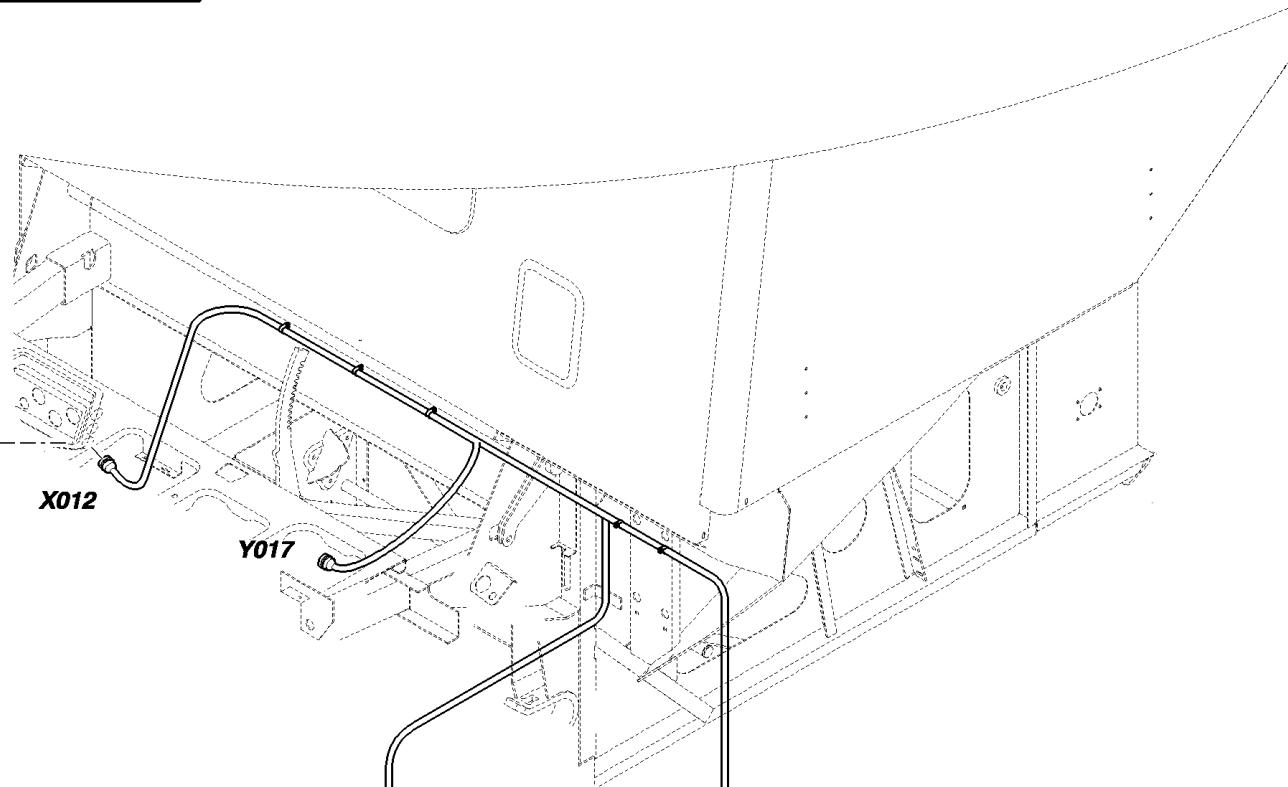

06.214(01) HARNESS FOR STACK VALVE, FOR HYDRAULIC REVERSER AND LATERAL FLOTATION

06.254

X012

Y017

- Y012
- Y013
- Y004
- Y007
- Y018
- Y019

07.218

- Y016
- Y010
- Y014
- Y005
- Y006
- Y024

1