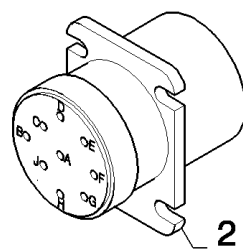

84074628
Art not yet available

3