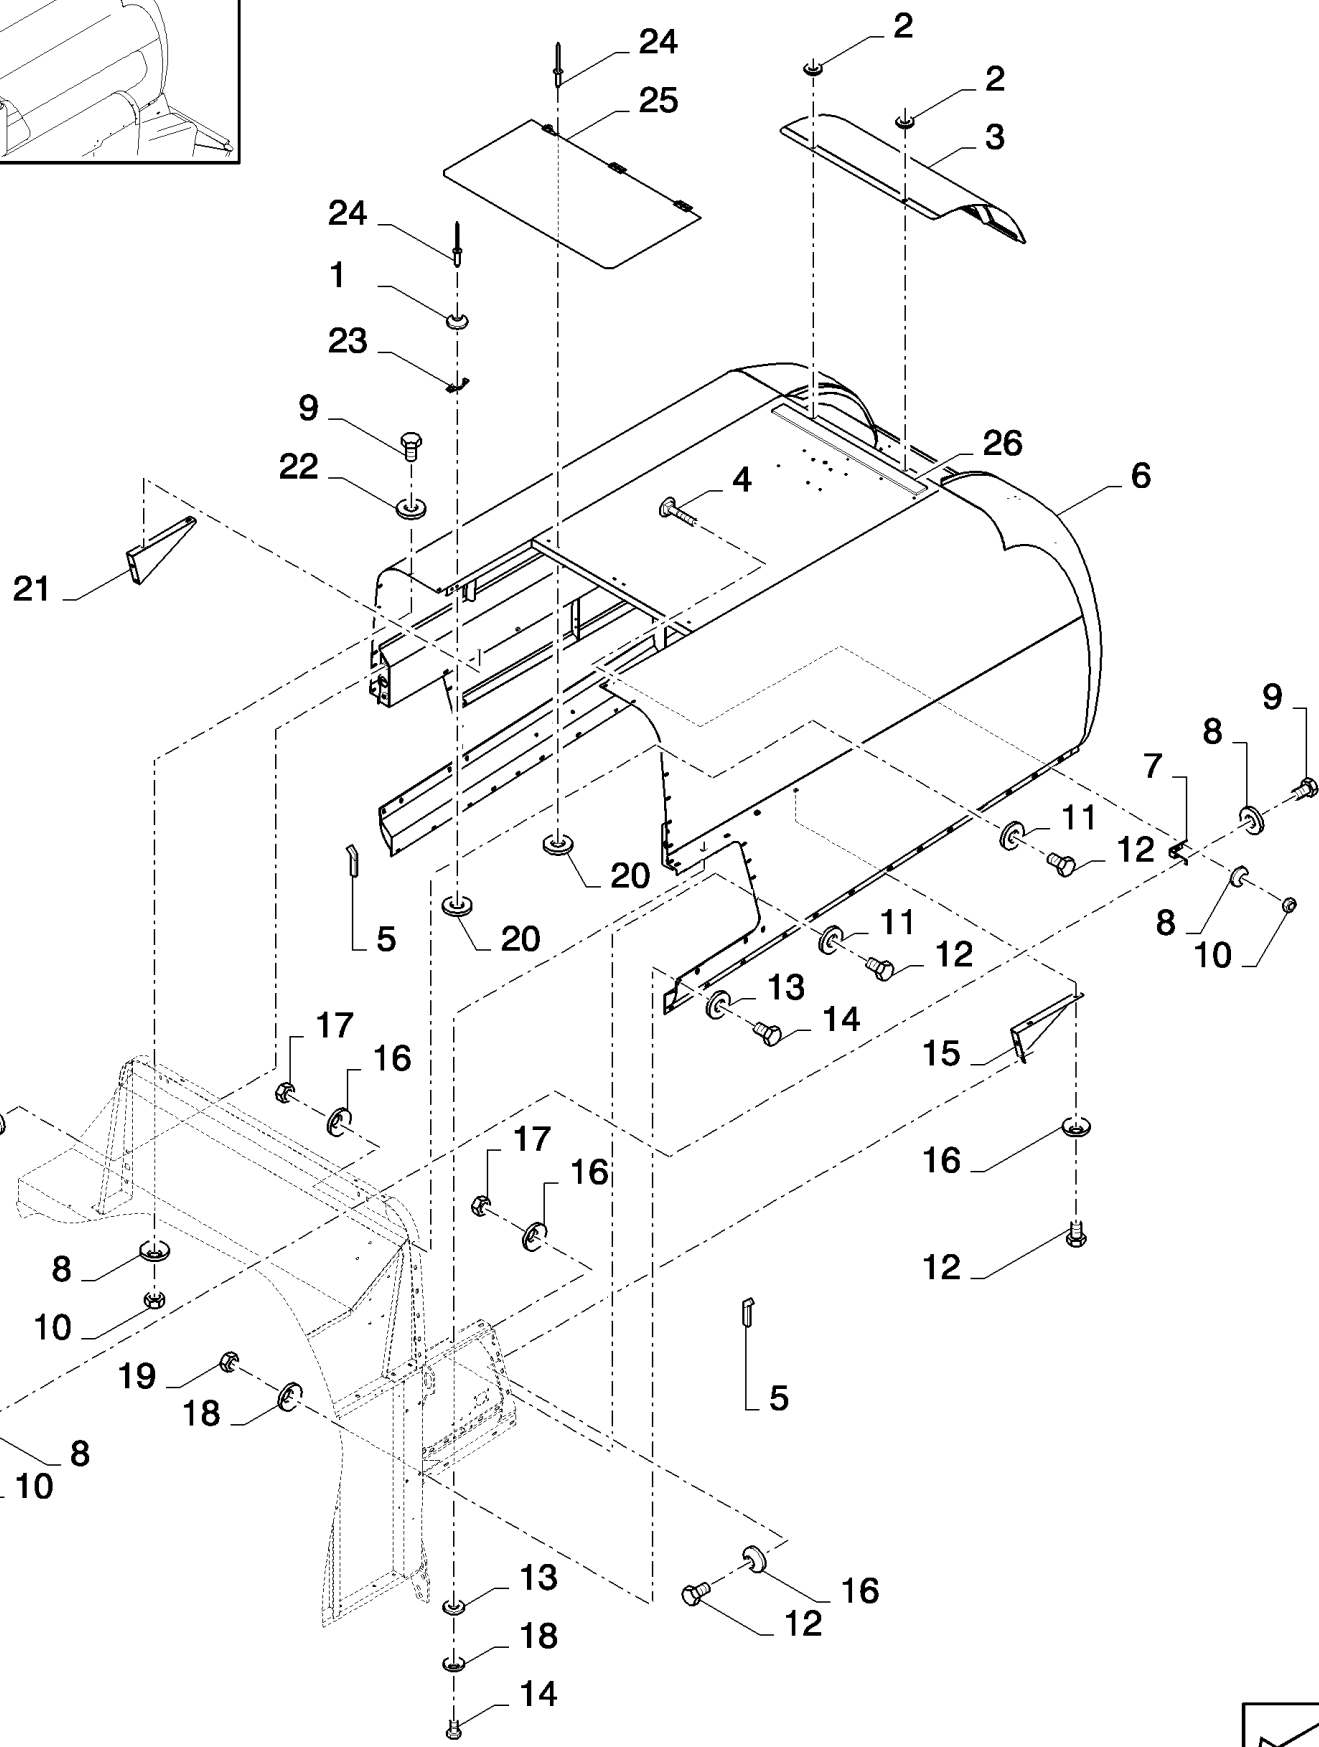

08.201(01) STRAW HOOD

CSX7080 D660 - COMBINE (9/08-)

08.201(01) STRAW HOOD

сылка	Номер детали	Кол-во	Описание
1	362785	2	WASHER, BELLEVILLE, M5.5 x 15 x 0.5 Thk,
2	120103	2	BOLT, Hex, M8 x 16, 8.8,
3	87716378	1	COVER, , FOR CSX7070 AND CSX7080 ONLY
3	87717335	1	COVER, , FOR CSX7040, CSX7050, CSX7050 HILLSIDE AND CSX7060 ONLY
4	9706703	4	BOLT, CARRIAGE, Short NK, M6 x 20, CI8.8, Full Thd,
5	9837990	AR	L=0.34M
6	87715210	1	HOOD, STRAW, , FOR CSX7070 AND CSX7080 ONLY
6	87716906	1	HOOD, STRAW, , FOR CSX7040, CSX7050, CSX7050 HILLSIDE AND CSX7060 ONLY
7	84433220	2	BRACKET,
8	322357	16	WASHER, SPRING, Belleville, M6,
9	120100	8	BOLT, Hex, M6 x 20, 8.8,
10	9706755	12	NUT, M6, CI 8,
11	140041	20	WASHER, M8 x 28 x 3,
12	43127	28	BOLT, Hex, M8 x 25, 8.8,
13	140042	18	WASHER, M10 x 34 x 3,
14	43139	18	BOLT, Hex, M10 x 25, 8.8, Full Thd,
15	84077198	1	PLATE,
16	322358	30	WASHER, SPRING, Belleville, M8,
17	9706690	20	NUT, M8, CI 8,
18	140045	18	WASHER, SPRING, Belleville, M10,
19	100016	8	NUT, M10, CI 8,
20	335872	8	WASHER, M4 x 15 x 2 Thk,
21	84077195	1	PLATE,
22	140040	4	WASHER, M6 x 22 x 2,
23	362786	2	FASTENER,
24	446453	AR	RIVET,
25	84077082	1	COVER, , FOR CSX7070 AND CSX7080 ONLY
25	84437995	1	COVER, , FOR CSX7040, CSX7050, CSX7050 HILLSIDE AND CSX7060 ONLY
26	401502	AR	STRIP, ANTI-SKID, 51mm x 18.3 Roll - Cut to Size