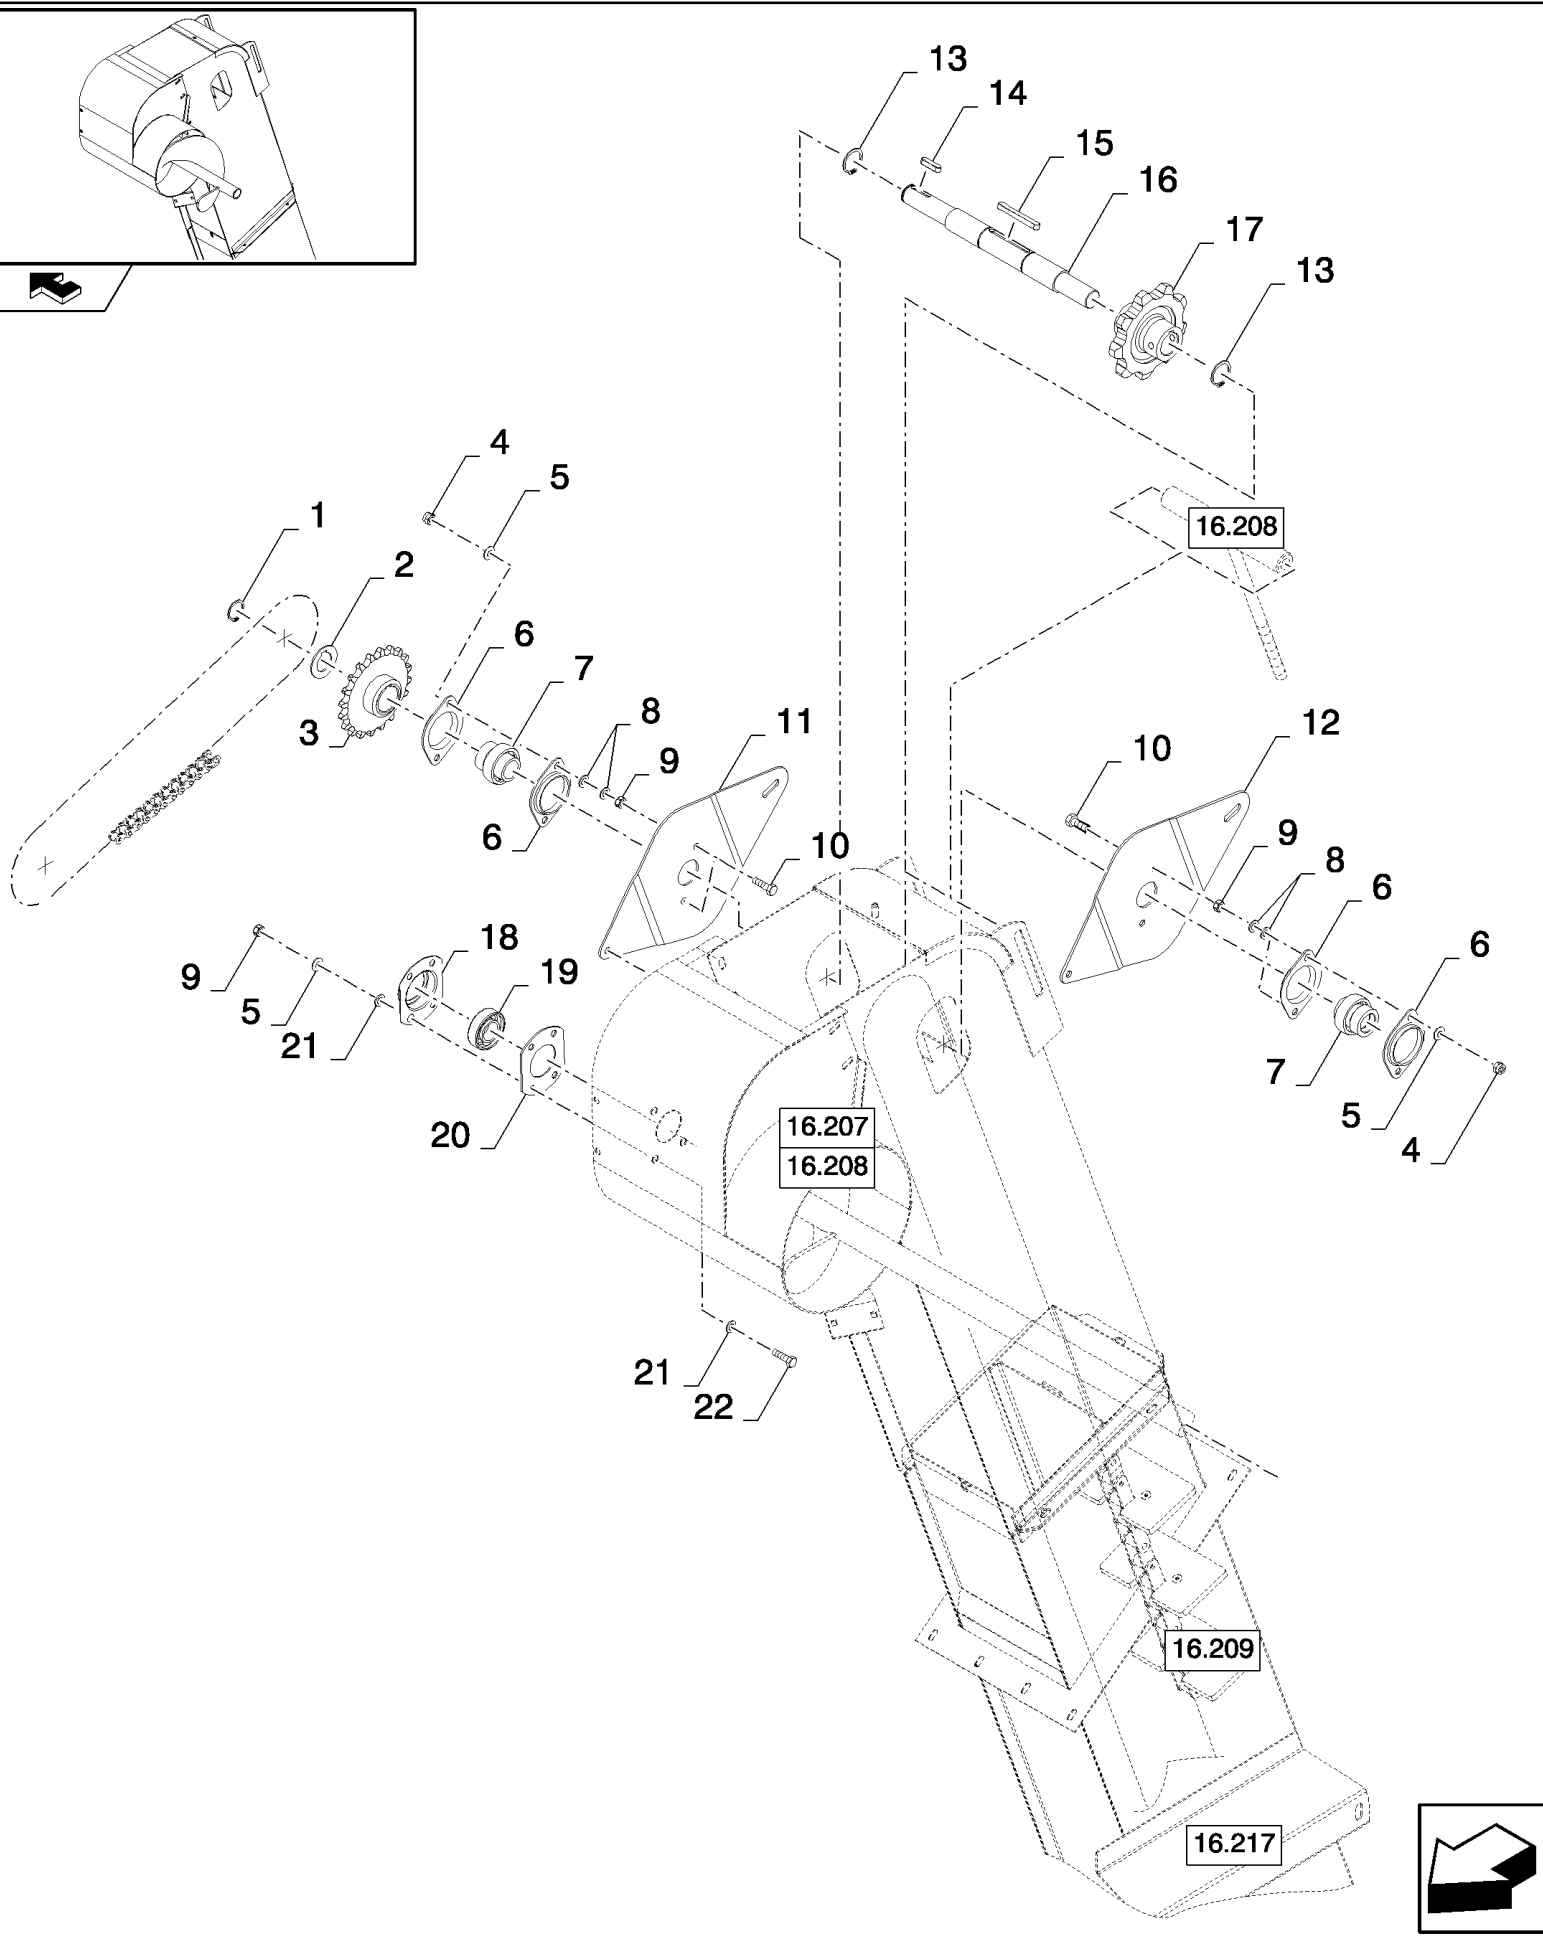

16.210(01) GRAIN ELEVATOR, UPPER DRIVE

16.210(01) GRAIN ELEVATOR, UPPER DRIVE

сылка	Номер детали	Кол-во	Описание
1	370002	1	RING, SNAP, M25, Ext,
2	444976	AR	WASHER, M26 x 45 x 2 Thk,
3	84981212	1	SPROCKET, DRIVEN, , BSN C667
3	87494563	1	SPROCKET, DRIVEN, , ASN D668
4	86629542	4	NUT, LOCK, M8 x 1.25, CI 8,
5	322358	8	WASHER, SPRING, Belleville, M8,
6	86548974	4	FLANGE,
7	84992001	2	BEARING ASSY, , BSN C667
7	9513250	2	HOUSING, BEARING, , ASN D668
8	140016	8	WASHER, M8 x 16 x 1.6, , BSN C667
9	9706690	8	NUT, M8, CI 8,
10	43128	4	BOLT, Hex, M8 x 30, 8.8,
11	84981356	1	PLATE,
12	84981025	1	PLATE,
13	11068376	2	RING, SNAP, M35, Ext x 1.5 Thk,
14	170030	1	KEY, M8 x 7 x 32, Par,
15	354775	1	KEY, M10 x 8 x 40, Par,
16	84981299	1	SHAFT,
17	84981028	1	SPROCKET, DRIVEN,
18	9511041	1	FLANGE,
19	210043	1	BEARING, BALL,
20	310085	1	FLANGE,
21	378243	8	WASHER, M8,
22	43127	4	BOLT, Hex, M8 x 25, 8.8,