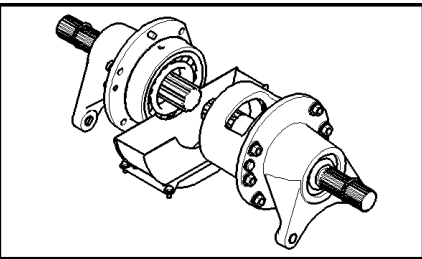

03.209(01) GEARBOX, DRIVEN SHAFT

03.209(01) GEARBOX, DRIVEN SHAFT

сылка	Номер детали	Кол-во	Описание
1	84069687	1	SHAFT,
2	84045429	2	SEALRING,
3	370013	2	RING, SNAP, M90, Int,
4	9825886	2	BEARING, BALL,
5	9706685	10	NUT, M12, CI 8,
6	140046	10	WASHER, SPRING, Belleville, M12,
7	9837786	2	SCREW, Hex Soc Hd, M12 x 20, 8.8,
8	327911	2	RING, SNAP, M55, Ext,
9	86512298	4	BOLT, Hex, M10 x 12, 8.8, Full Thd,
10	140045	4	WASHER, SPRING, Belleville, M10,
11	84071109	1	FLANGE,
12	210046	1	BEARING, BALL,
13	9815655	2	O-RING,
14	84069822	1	SHAFT, , STANDARD
14	84069688	1	SHAFT, , WITH DIFF. LOCK
15	84071206	1	FLANGE,
16	418831	1	BEARING, BALL,
17	84435237	1	SHIELD,
18	322358	4	WASHER, SPRING, Belleville, M8,
19	120103	4	BOLT, Hex, M8 x 16, 8.8,