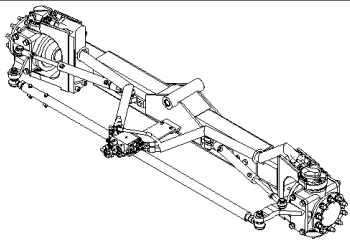

05.209(01) POWERED REAR AXLE

CSX7080 D660 - COMBINE (9/08-)

05.209(01) POWERED REAR AXLE

сылка	Номер детали	Кол-во	Описание
1	280375	10	NUT, LOCK, 3/4"-10, GC,
2	9512203	10	WASHER,
3	9846394	4	BOLT, Hex, 3/4"-10 x 7", G8,
4	9512205	6	SCREW,
5	84800172	1	BRACKET, RH
6	84800173	1	BRACKET, LH
7	84800184	2	BALL JOINT,
8	300401	6	PIN, SPLIT (COTTER), M2 x 40,
9	100034	2	NUT, M30 x 1.5, CI 8,
10	84800185	2	CYLINDER STEERING,
11	100033	2	NUT, Thin, M24 x 1.5, CI 04,
12	84800183	2	BALL JOINT,
13	9818615	1	BALL JOINT,
14	9818616	1	NUT,
15	84800182	1	TIE-ROD,
16	88871	2	NUT, LOCK, 1/2"-13, GC,
17	627347	2	CLAMP,
18	9512175	2	SPACER,
19	9818286	2	BOLT, Hex, 1/2"-13 x 3 1/2", G8,
20	84800181	1	TIE-ROD,
21	87319	1	NUT, Jam, 1 1/8"-12, G2,
22	677952	1	BALL JOINT,