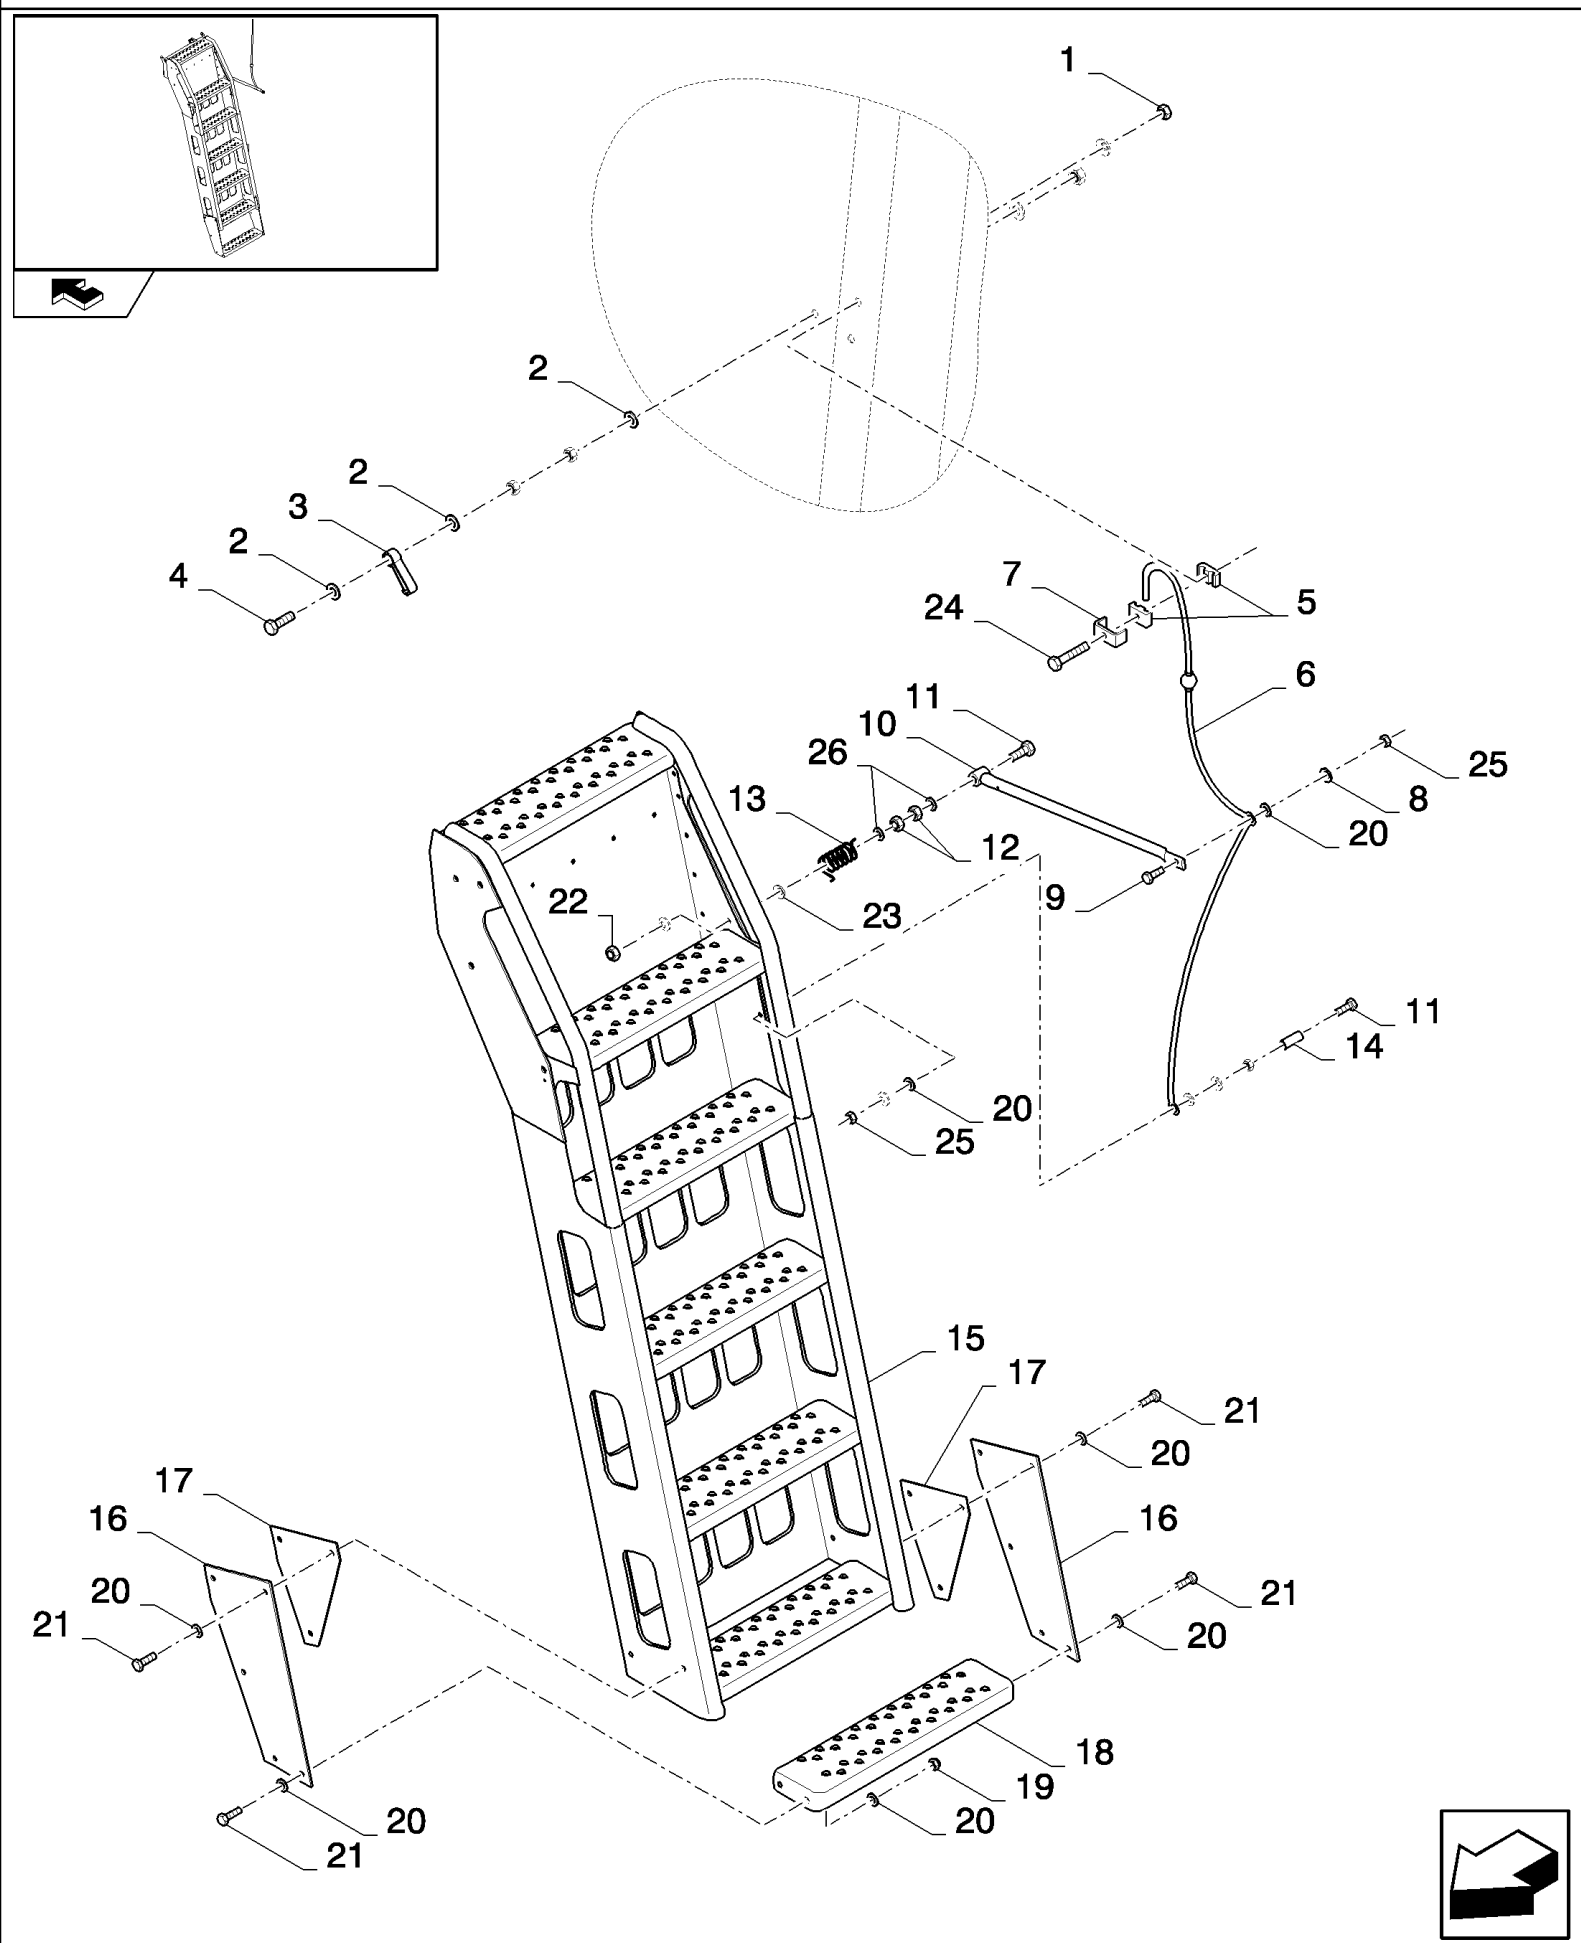

10.223(01) OPERATOR'S PLATFORM LADDER

10.223(01) OPERATOR'S PLATFORM LADDER

сылка	Номер детали	Кол-во	Описание
1	412649	1	WASHER, SPRING, Belleville, M6,
2	412152	3	NUT, LOCK, M6 x 1, CI 8.8,
3	354957	1	HOOK,
4	43130	1	BOLT, Hex, M8 x 50, 8.8,
5	430357	2	CLAMP,
6	84022066	1	ROPE,
7	431941	1	SUPPORT,
8	322358	4	WASHER, SPRING, Belleville, M8,
9	43128	1	BOLT, Hex, M8 x 30, 8.8,
10	84449275	1	LEVER,
11	86977784	2	SCREW, Hex, M8 x 60, CI 8.8, Full Thd,
12	9706690	2	NUT, M8, CI 8,
13	84014761	1	SPRING,
14	9507815	1	GROMMET,
15	84807561	1	LADDER,
16	84035267	2	PLATE, COVER,
17	84439187	2	PLATE, COVER,
18	84807539	1	STEP,
19	9628098	10	NUT, LOCK, M8 x 1.25, CI 10,
20	140041	23	WASHER, M8 x 28 x 3,
21	412479	10	BOLT, Hex, M8 x 35, 8.8,
22	412250	1	NUT, LOCK, M8 x 1.25, CI 8,
23	378243	2	WASHER, M8,
24	86977790	1	SCREW, Hex, M6 x 45, 8.8,
25	86629542	7	NUT, LOCK, M8 x 1.25, CI 8,
26	140016	2	WASHER, M8 x 16 x 1.6,