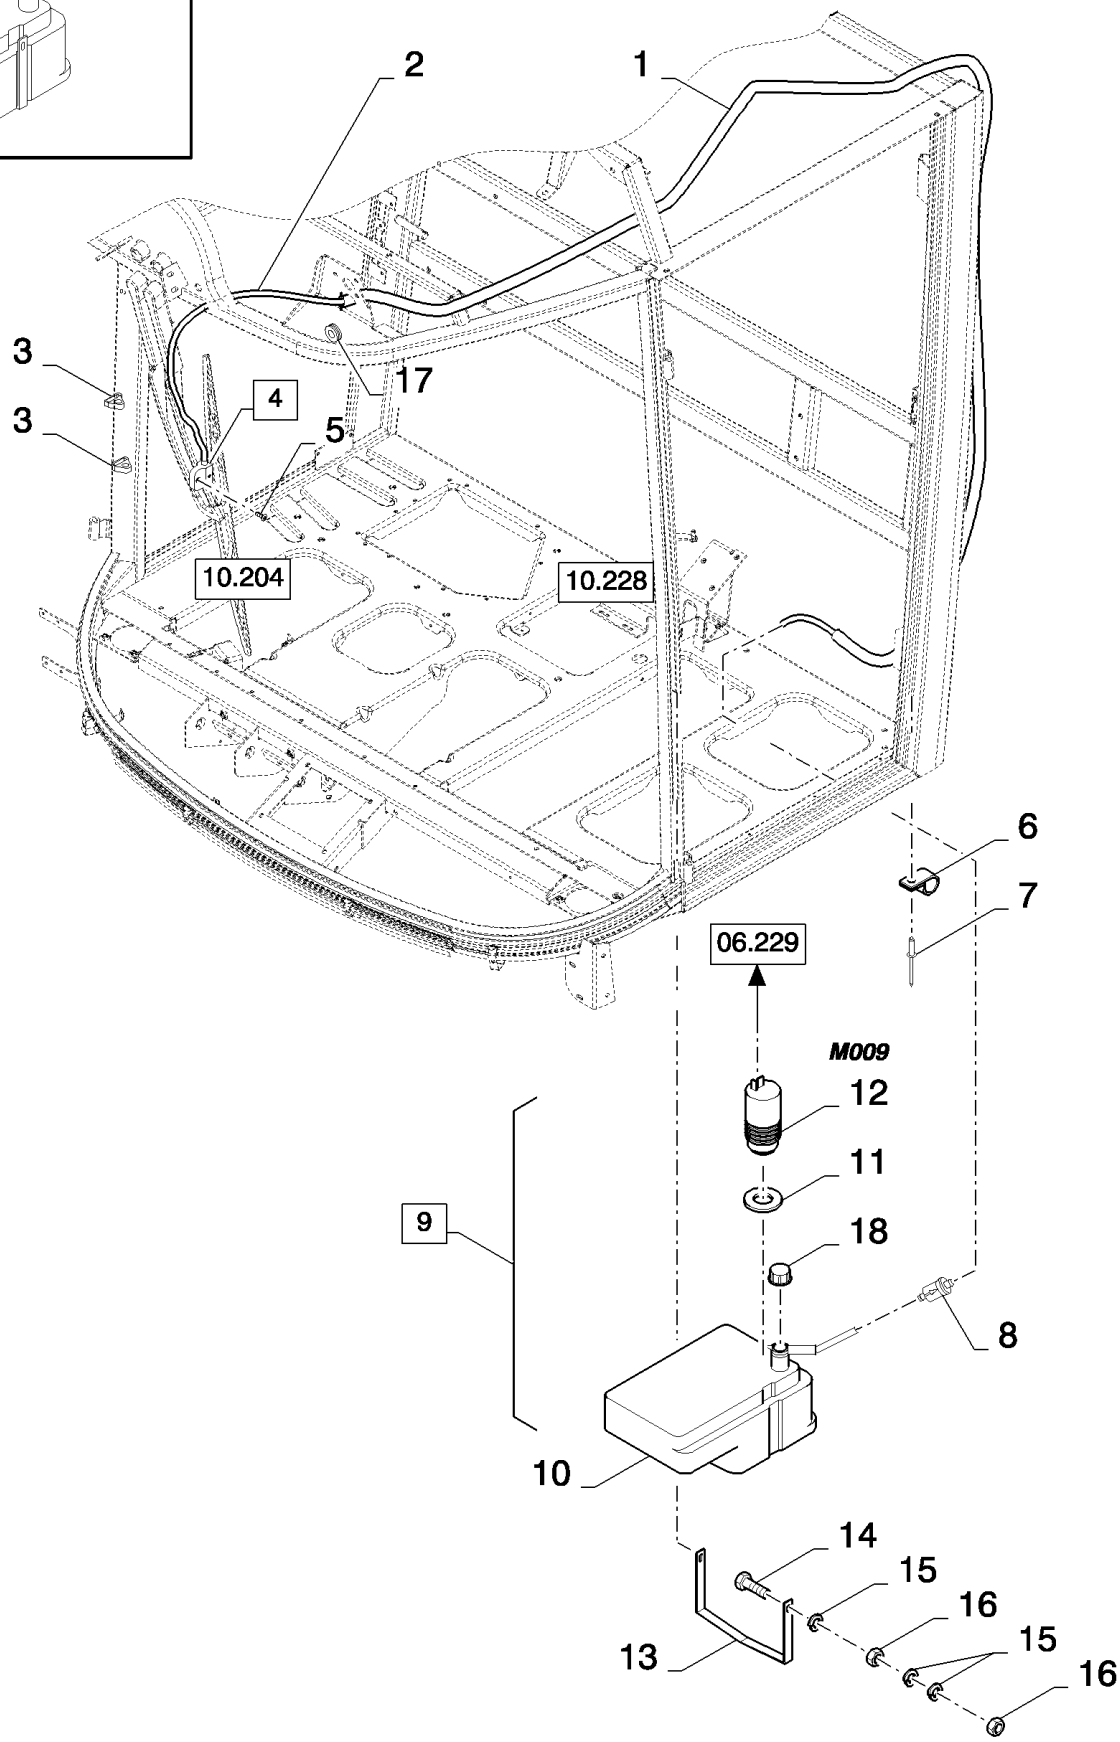

10.261(01) SCREEN WASHER FOR FRONT WINDOW

10.261(01) SCREEN WASHER FOR FRONT WINDOW

сылка	Номер детали	Кол-во	Описание
1	9507813	AR	COUPLING, L=3.6M
2	84037518	AR	HOSE, L=4.8M
3	84442498	4	CLIP,
4	84442497	1	NOZZLE, (5)
5	NSS	1	NOT SERVICED SEPARATELY,
6	84818443	2	CLAMP,
7	9512968	2	RIVET, Rivet
8	84037530	1	VALVE, CHECK,
9	87487298	1	RESERVOIR, WINDSH. WASH, (10 to 12)
10	87490073	1	
11	84037531	1	SEAL,
12	84037533	1	PUMP,
13	84002499	1	CLAMP,
14	86977786	2	BOLT, Hex, M6 x 25, 8.8,
15	322357	6	WASHER, SPRING, Belleville, M6,
16	9706755	4	NUT, M6, CI 8,
17	46288	1	GROMMET,
18	87487297	1	CAP,