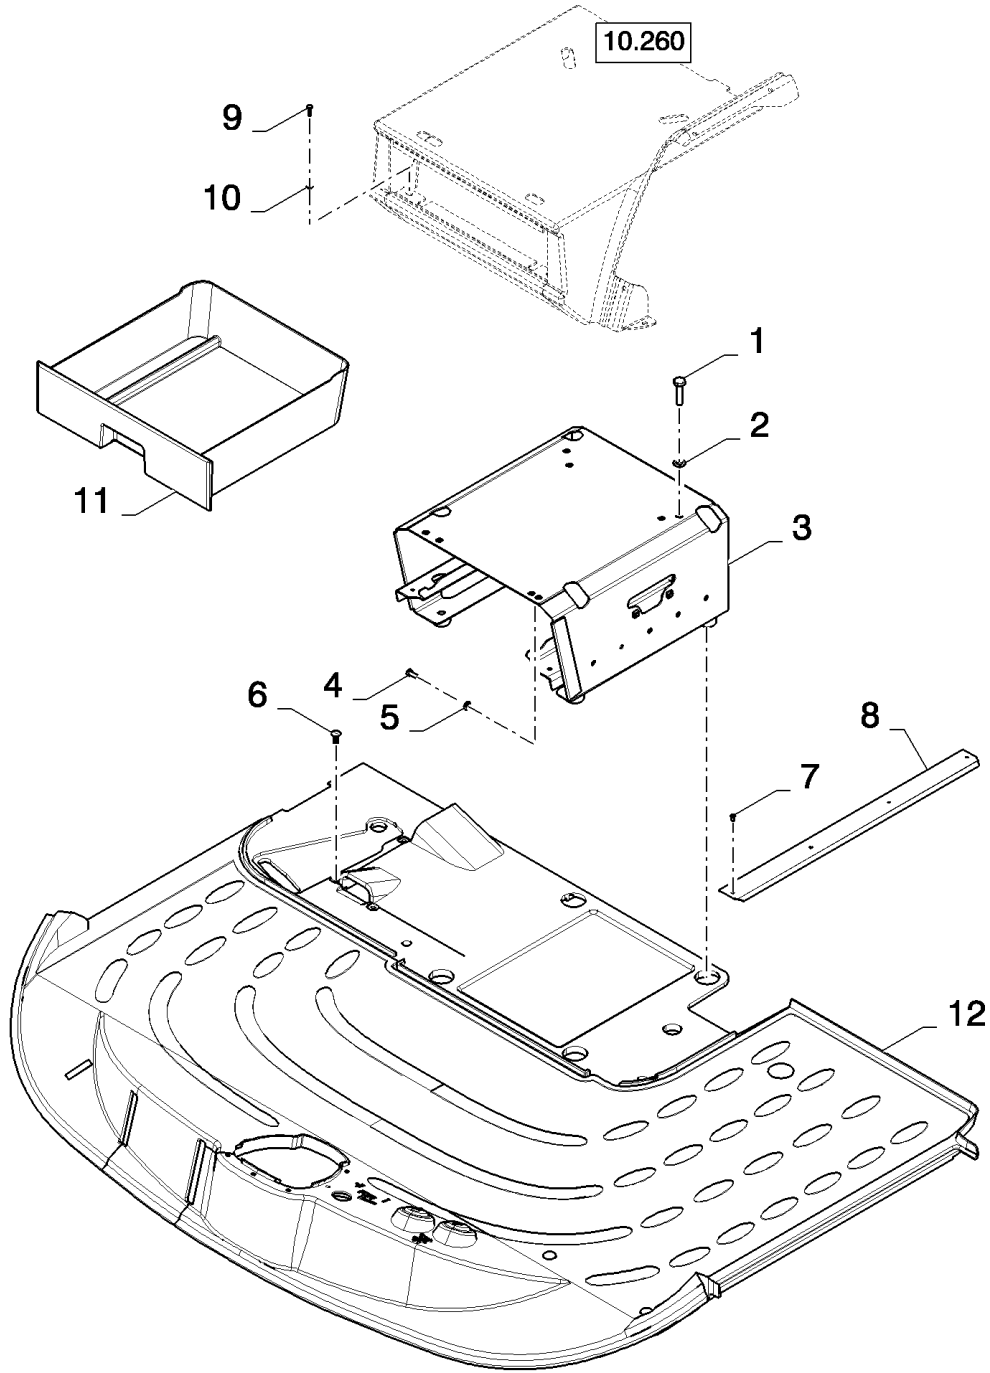

10.259(01) CAB FLOOR

10.259(01) CAB FLOOR

сылка	Номер детали	Кол-во	Описание
1	120112	4	BOLT, Hex, M10 x 40, 8.8, Full Thd,
2	86511323	4	WASHER, M10 x 20 x 2,
3	87326672	1	SUPPORT,
4	86508568	2	SCREW, Hex, M6 x 16, 8.8,
5	322357	2	WASHER, SPRING, Belleville, M6,
6	87343499	4	PIN, CLEVIS,
7	425520	4	RIVET,
8	84001240	1	PLATE, COVER,
9	412064	2	SCREW, Hex, M4 x 16, 8.8, Full Thd, BOLT, Hex, M4 x 16, 8.8, Full Thd
10	140013	2	WASHER, M4,
11	87281323	1	HOLDER,
12	87662848	1	MAT, FLOOR,