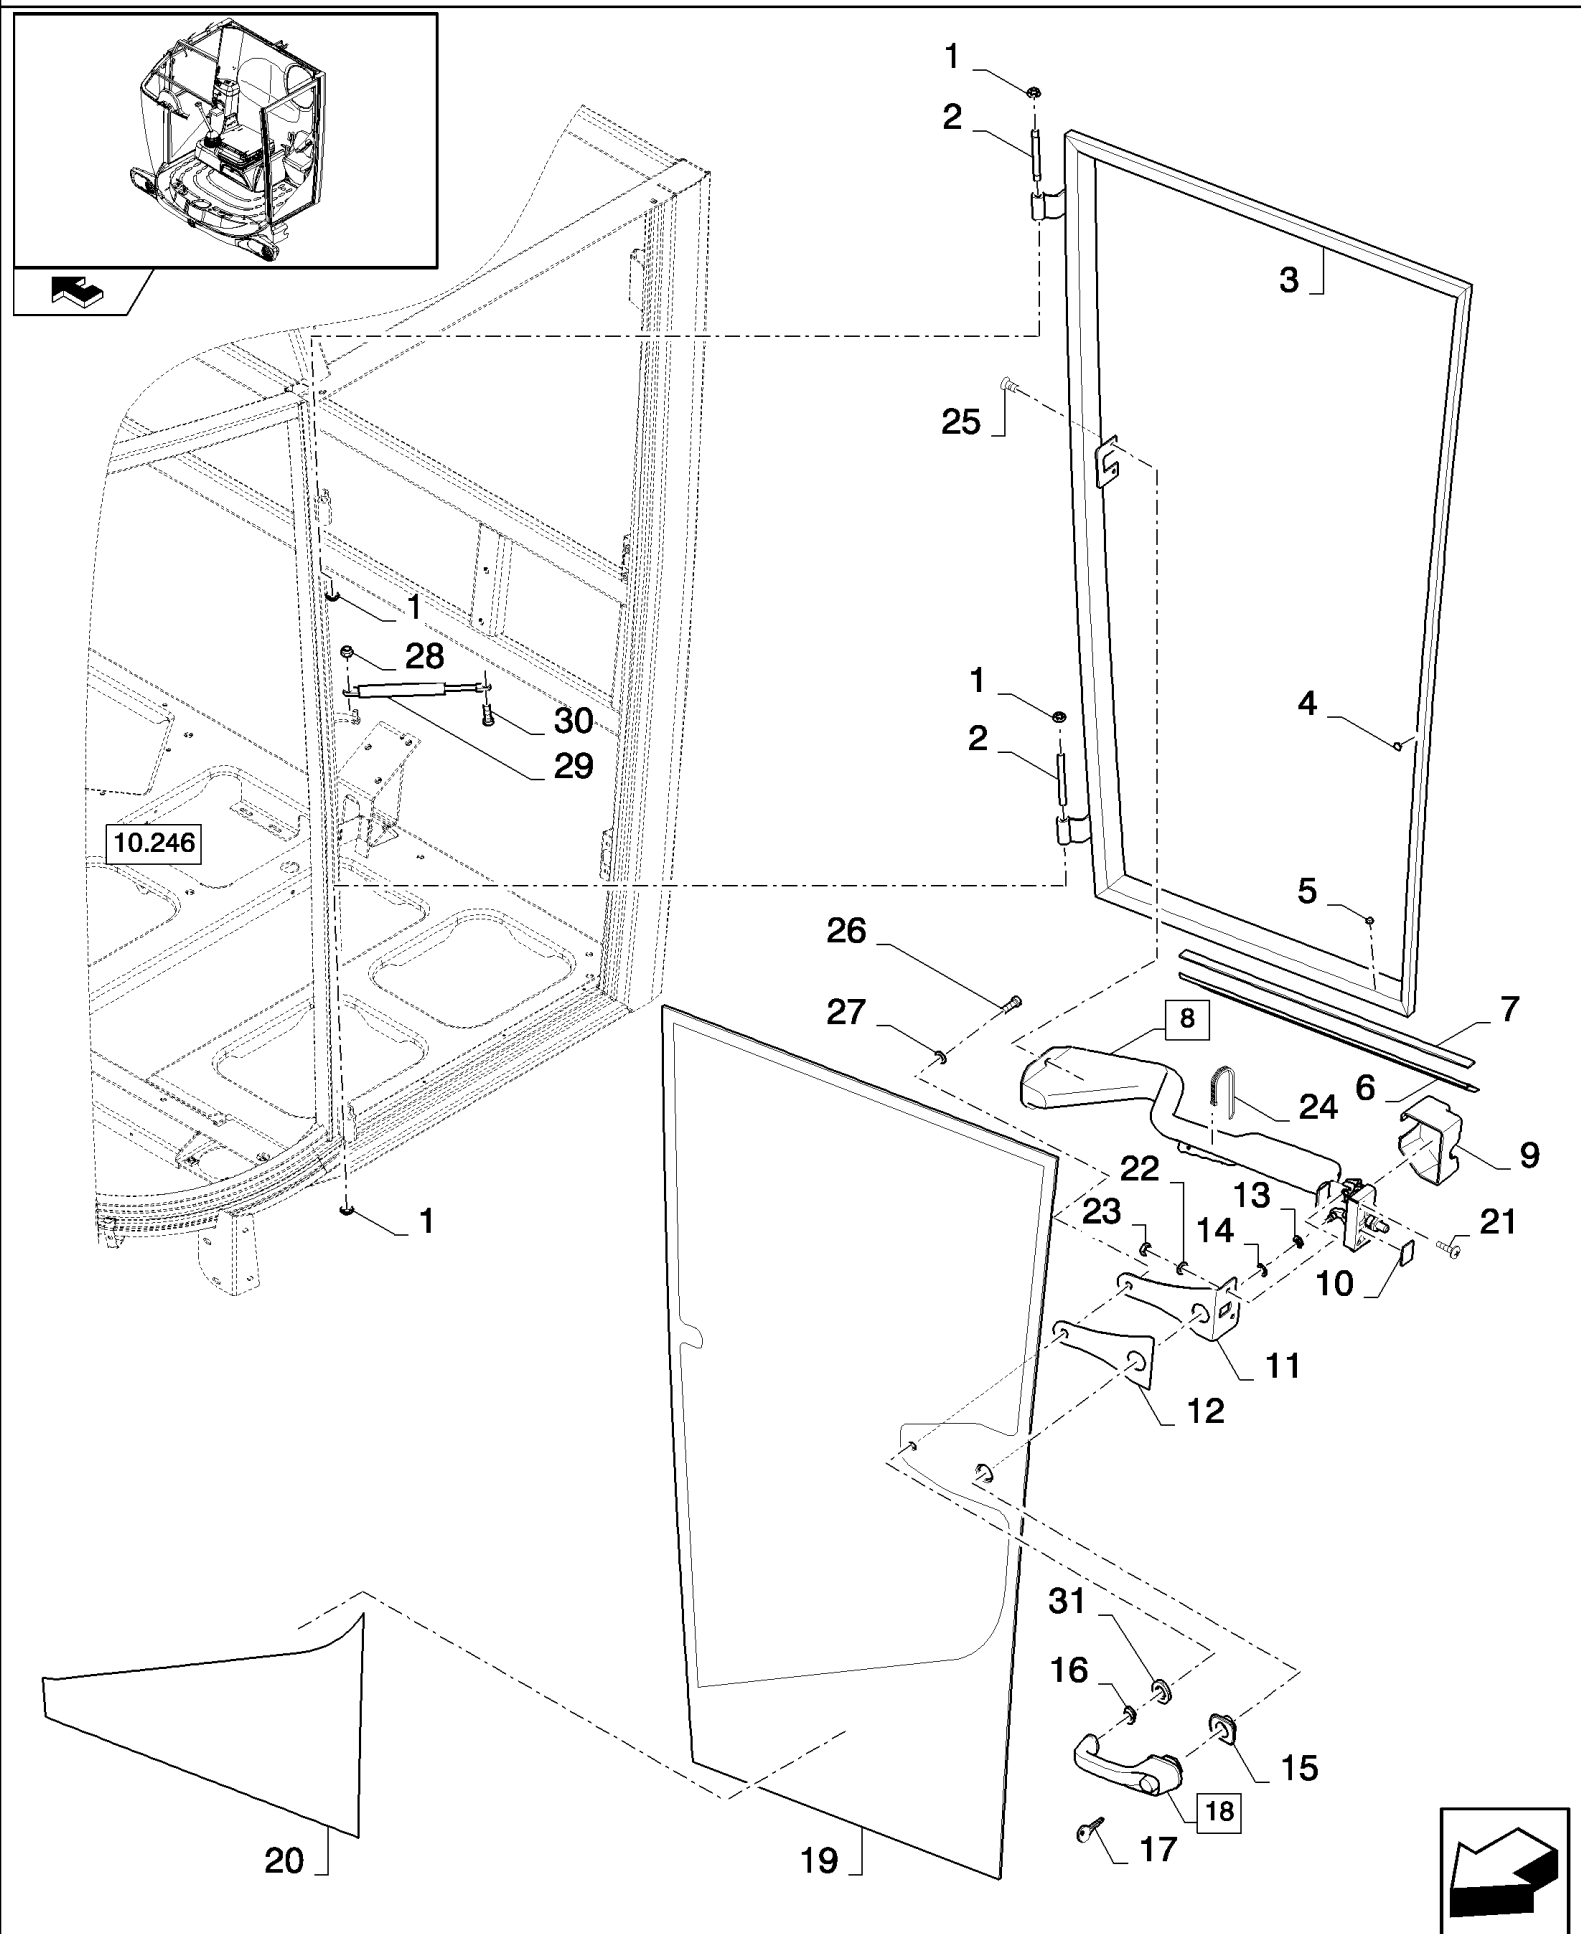

10.249(01) DOOR, LH

сылка	Номер детали	Кол-во	Описание
1	431021	4	WASHER, SPECIAL,
2	84607358	2	PIN,
3	84073228	1	DOOR,
4	9992358	8	ELASTIC STOP, 3.5MM
5	9818501	2	PLUG, Sq, Plastic, 4.8MM
6	84807851	1	PLATE,
7	NS	2	NOT SERVICED, L=1.4M
8	84989910	1	HANDLE, (9,10)
9	NSS	1	NOT SERVICED SEPARATELY,
10	NSS	1	NOT SERVICED SEPARATELY,
11	84819764	1	PLATE,
12	84819765	1	SEAL, RUBBER,
13	NSS	1	NOT SERVICED SEPARATELY,
14	NSS	1	NOT SERVICED SEPARATELY,
15	9513968	1	GASKET,
16	9513969	1	GASKET,
17	NSS	1	NOT SERVICED SEPARATELY,
18	9513970	1	HANDLE, (13,14,17)
19	84819792	1	GLASS,
20	84429738	1	DECAL,
21	300352	2	SCREW, Hex Flat Hd, M8 x 40, 4.8,
22	322358	2	WASHER, SPRING, Belleville, M8,
23	9706690	2	NUT, M8, CI 8,
24	747159	1	CLAMP,
25	86511828	2	SCREW, Cross Pan Hd, M6 x 12,
26	NS	2	NOT SERVICED,
26	43117	1	BOLT, Hex, M6 x 30, 8.8,
27	NS	2	NOT SERVICED,
27	322357	1	WASHER, SPRING, Belleville, M6,
28	353308	1	NUT, M6 x 1, CI 8,
29	89594808	1	GAS STRUT,
30	86511829	1	SCREW, Cross Pan Hd, M6 x 16,
31	264036	1	BUSHING,