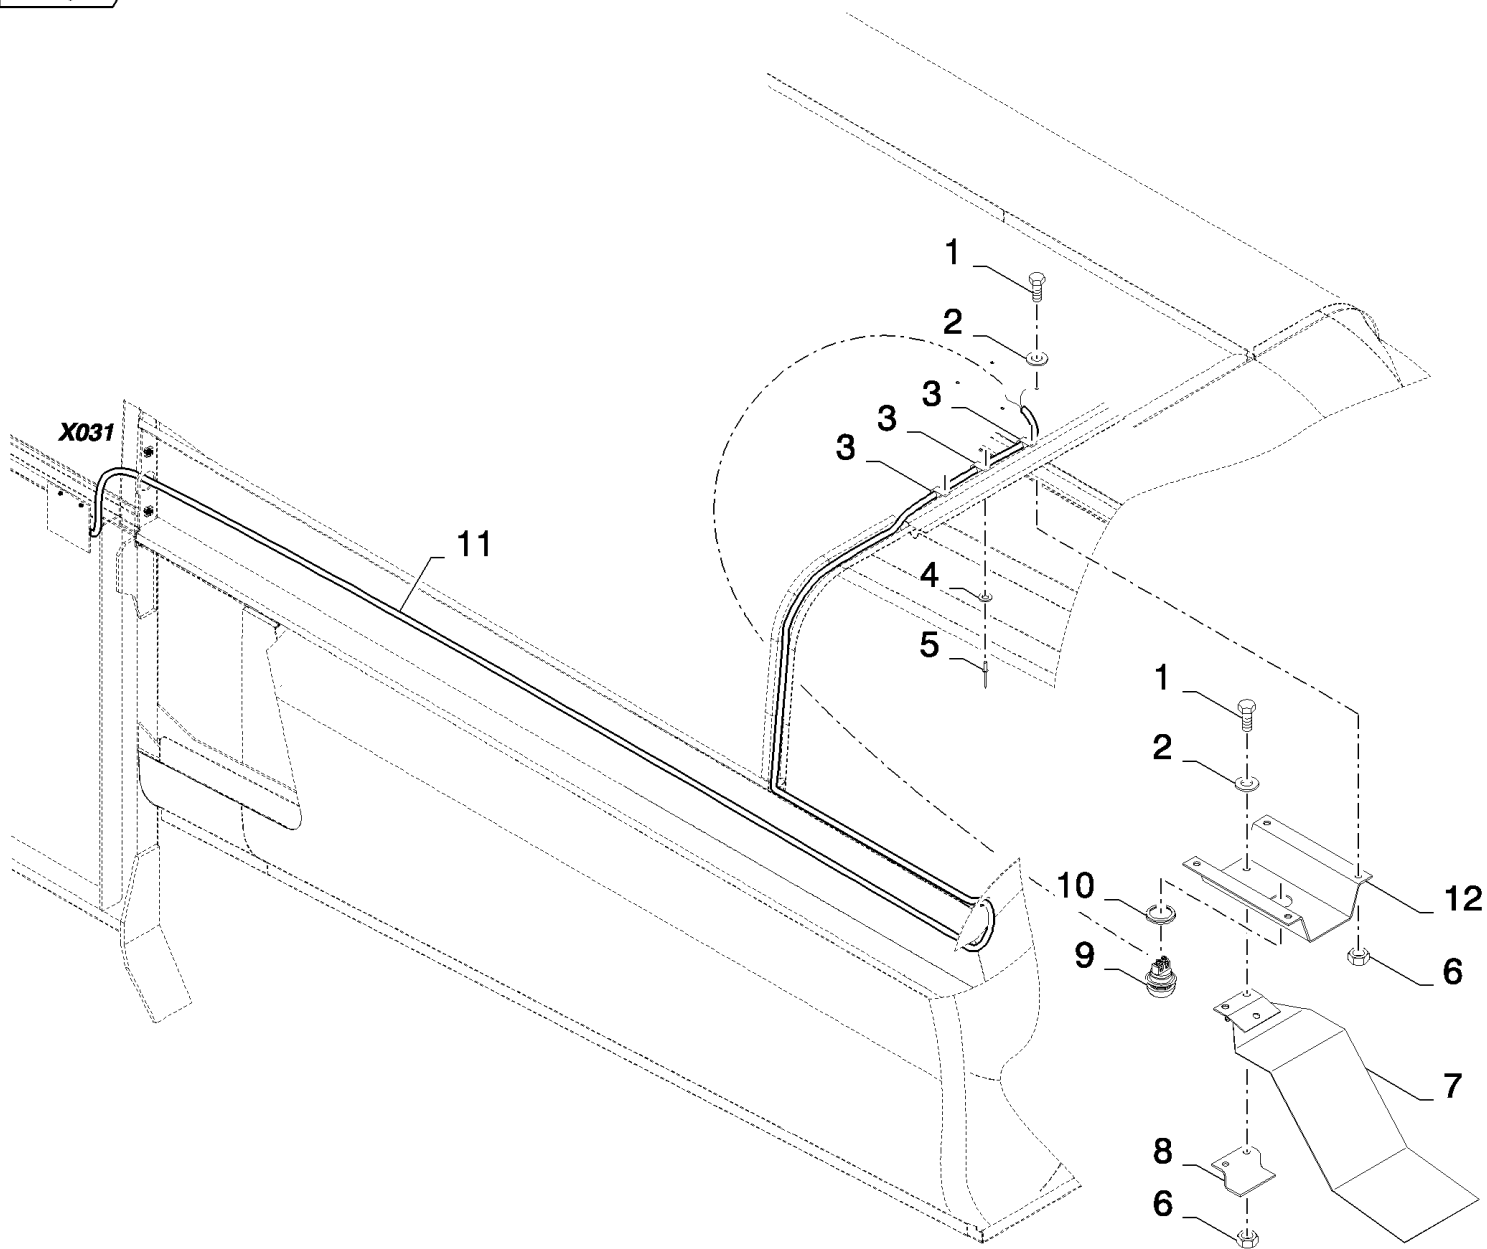

06.223(01) STRAW WALKER : PROTECTION

сылка	Номер детали	Кол-во	Описание
1	86508568	6	SCREW, Hex, M6 x 16, 8.8,
2	322357	6	WASHER, SPRING, Belleville, M6,
3	9507807	1	CLAMP,
4	322356	1	WASHER, BELLEVILLE, M5.1 x 12 x 1.85, HDN,
5	89512289	1	RIVET,
6	9706755	6	NUT, M6, CI 8,
7	417790	1	SUPPORT,
8	417793	1	SUPPORT,
9	335378	1	SWITCH, S23 - STRAW WALKER PROTECTION SWITCH
10	397986	1	CUP,
11	84437313	1	HARNESS, WIRE, , SEE FIGURE 06.527
12	417792	1	SUPPORT,