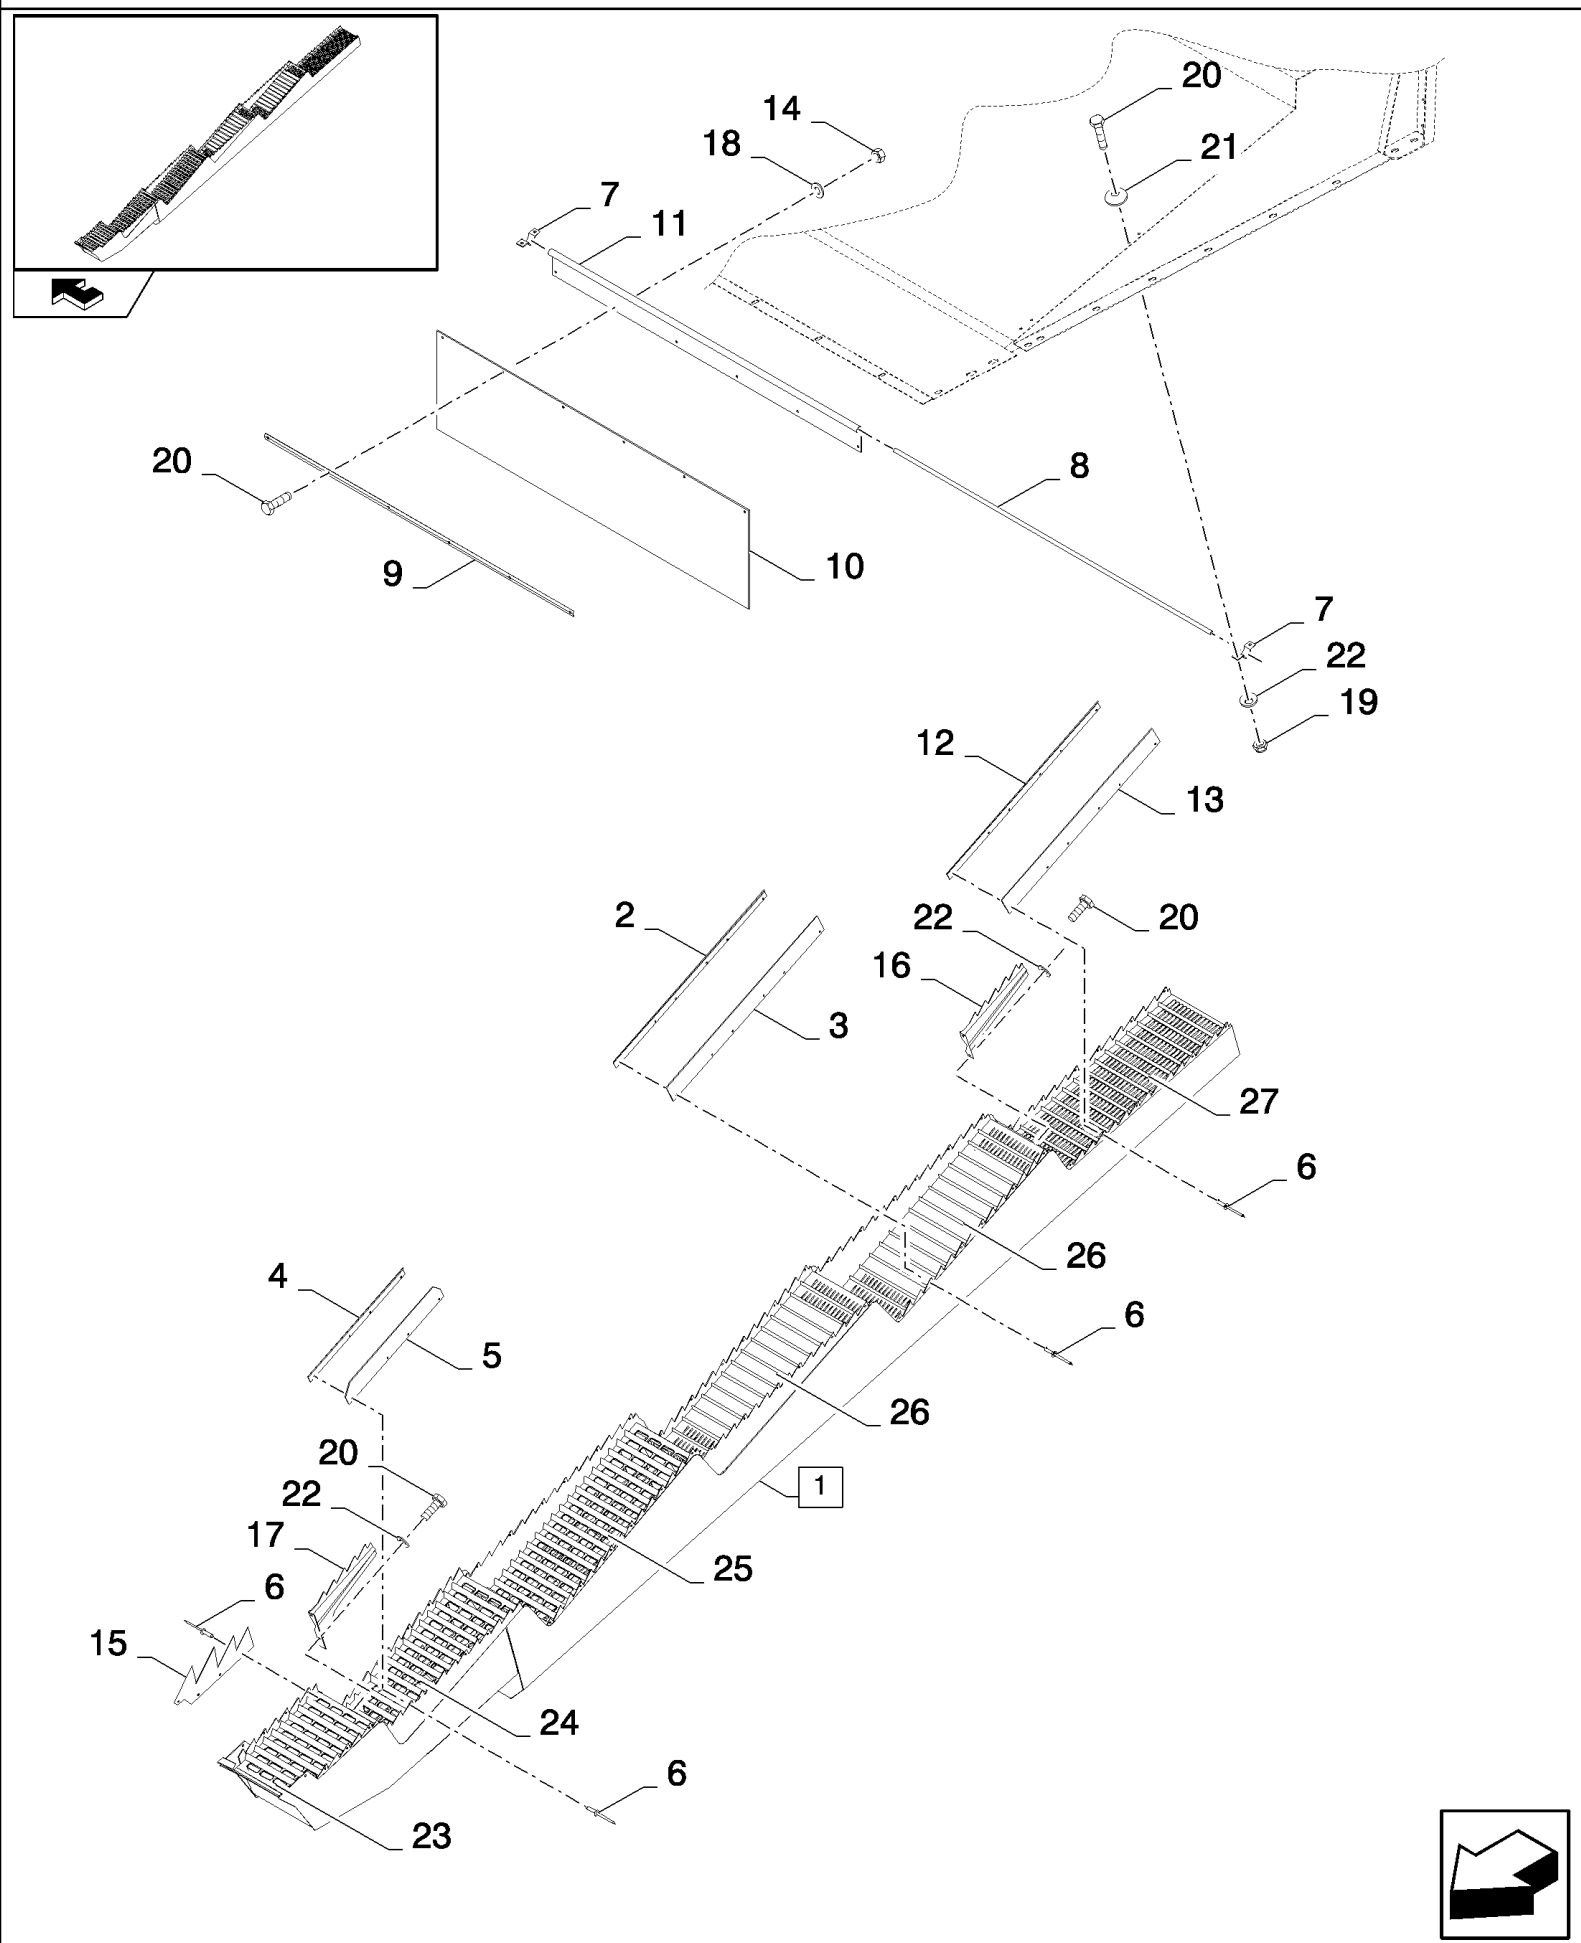

15.201(01) STRAW WALKERS AND COVER PLATES WITHOUT ROTARY SEPARATOR

15.201(01) STRAW WALKERS AND COVER PLATES WITHOUT ROTARY SEPARATOR

сылка	Номер детали	Кол-во	Описание
1	87360773	5	STRAW WALKER, (23 to 27), FOR CSX7040, CSX7050 AND CSX7050 HILLSIDE ONLY
1	87360773	6	STRAW WALKER, (23 to 27), FOR CSX7070 AND CSX7080 ONLY
2	84057552	2	PLATE, FIXING,
3	84434206	2	CANVAS,
4	84065041	2	PLATE, FIXING,
5	84065042	2	CANVAS,
6	446453	30	RIVET,
7	84058757	2	COLLAR, RETAINER,
8	84058866	1	SHAFT, , FOR CSX7040, CSX7050 AND CSX7050 HILLSIDE ONLY
8	84058867	1	SHAFT, , FOR CSX7070 AND CSX7080 ONLY
9	84058868	1	PLATE, FIXING, , FOR CSX7040, CSX7050 AND CSX7050 HILLSIDE ONLY
9	84058869	1	PLATE, FIXING, , FOR CSX7070 AND CSX7080 ONLY
10	84058874	1	CANVAS, , FOR CSX7040, CSX7050 AND CSX7050 HILLSIDE ONLY
10	84058875	1	CANVAS, , FOR CSX7070 AND CSX7080 ONLY
11	84453141	1	HINGE, , FOR CSX7040, CSX7050 AND CSX7050 HILLSIDE ONLY
11	84453137	1	HINGE, , FOR CSX7070 AND CSX7080 ONLY
12	84431464	2	PLATE, FIXING,
13	84431465	2	CANVAS,
14	353308	AR	NUT, M6 x 1, CI 8,
15	NSS	4	NOT SERVICED SEPARATELY, , FOR CSX7040, CSX7050 AND CSX7050 HILLSIDE ONLY
15	NSS	5	NOT SERVICED SEPARATELY, , FOR CSX7070 AND CSX7080 ONLY
16	84446407	5	RAKE, , FOR CSX7040, CSX7050 AND CSX7050 HILLSIDE ONLY
16	84446407	6	RAKE, , FOR CSX7070 AND CSX7080 ONLY
17	84446428	20	RAKE, , FOR CSX7040, CSX7050 AND CSX7050 HILLSIDE ONLY
17	84446428	24	RAKE, , FOR CSX7070 AND CSX7080 ONLY
18	140040	AR	WASHER, M6 x 22 x 2,
19	9706755	4	NUT, M6, CI 8,
20	86508568	AR	SCREW, Hex, M6 x 16, 8.8,
21	412649	4	WASHER, SPRING, Belleville, M6,
22	322357	AR	WASHER, SPRING, Belleville, M6,
23	87655158	1	LINER, METAL,
24	87655155	1	LINER, METAL,
25	87655156	1	LINER, METAL,
26	84062225	2	LINER, METAL,
27	84072766	1	LINER, METAL,