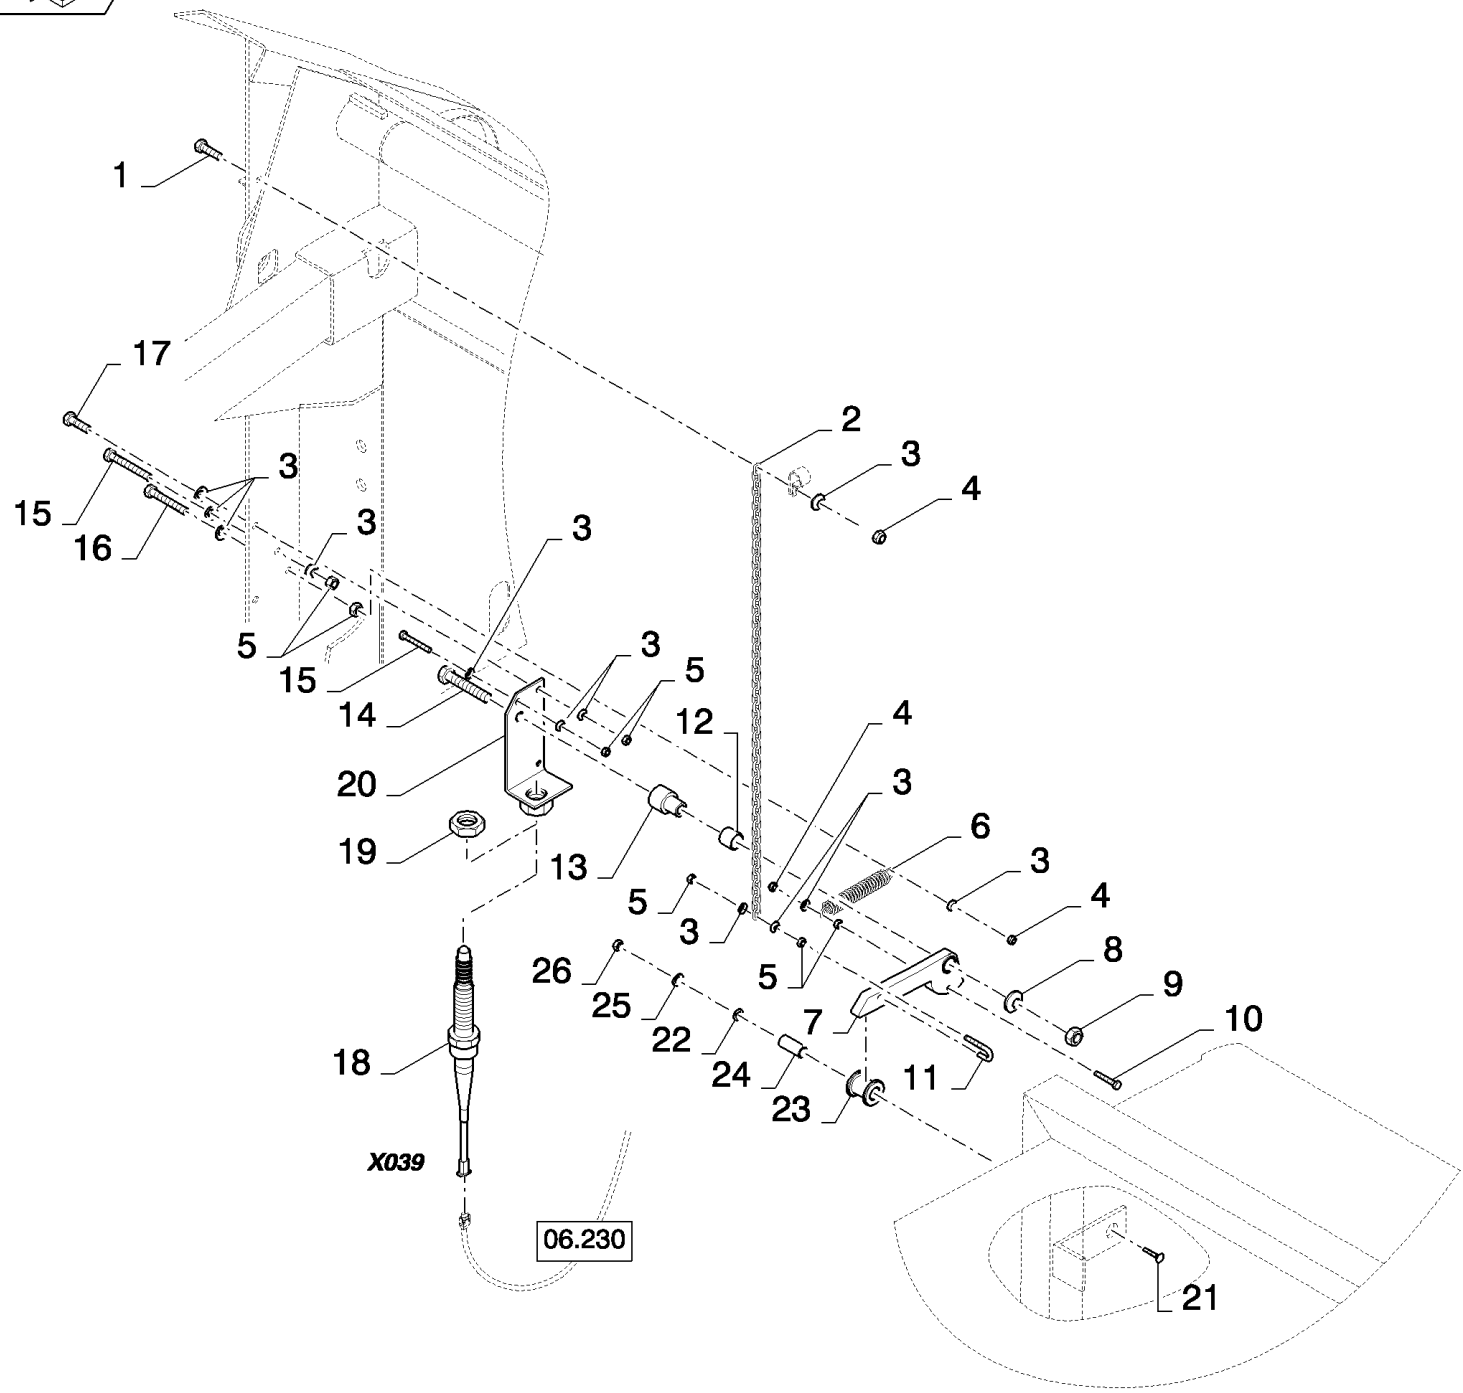

06.211(01) FEEDER ANGLE SENSOR

06.211(01) FEEDER ANGLE SENSOR

сылка	Номер детали	Кол-во	Описание
1	86977786	1	BOLT, Hex, M6 x 25, 8.8,
2	84439869	1	CHAIN,
3	322357	14	WASHER, SPRING, Belleville, M6,
4	412152	7	NUT, LOCK, M6 x 1, CI 8.8,
5	9706755	8	NUT, M6, CI 8,
6	180071	1	SPRING,
7	84437875	1	CAM,
8	140046	1	WASHER, SPRING, Belleville, M12,
9	9706685	1	NUT, M12, CI 8,
10	86977789	1	BOLT, Hex, M6 x 35, 8.8,
11	359726	1	HOOK,
12	420761	1	BUSHING,
13	84439607	1	BUSHING,
14	9706693	1	BOLT, Hex, M12 x 60, 8.8,
15	412559	2	BOLT, Hex, M6 x 50, 8.8, Full Thd,
16	120102	1	SCREW, Hex, M6 x 40, 8.8, Full Thd,
17	120100	2	BOLT, Hex, M6 x 20, 8.8,
18	9513732	1	SENSOR, R2 - HEADER HEIGHT SENSOR
19	100033	1	NUT, Thin, M24 x 1.5, CI 04,
20	84439808	1	BRACKET,
21	374894	1	BOLT, CARRIAGE, Short NK, M10 x 70, CI8.8,
22	140042	1	WASHER, M10 x 34 x 3,
23	9815357	1	ROLLER,
24	9815355	1	SPACER,
25	140045	1	WASHER, SPRING, Belleville, M10,
26	100016	1	NUT, M10, CI 8,