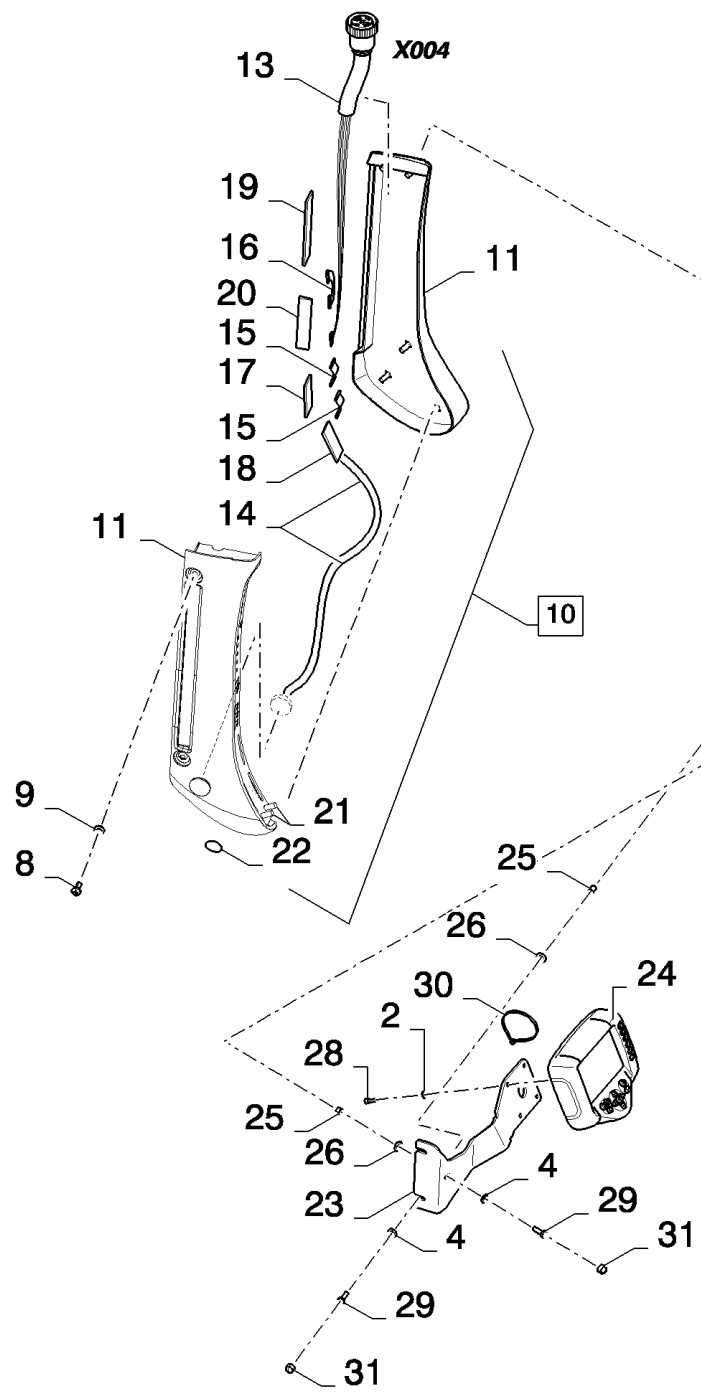

сылка	Номер детали	Кол-во	Описание
1	86508568	1	SCREW, Hex, M6 x 16, 8.8,
2	322357	6	WASHER, SPRING, Belleville, M6,
3	120104	1	BOLT, Hex, M8 x 20, 8.8,
4	322358	4	WASHER, SPRING, Belleville, M8,
5	87394169	1	MODULE,
6	84441529	1	HARNESS, WIRE, , SEE FIGURE 06.545
7	9706755	1	NUT, M6, CI 8,
8	412491	3	SCREW, M12x70
9	448889	3	WASHER, M6 x 14 x 1.6 Thk,
10	87474471	1	MONITOR, CONTROL, (11 to 22)
11	84137310	1	CONSOLE,
12	84137330	1	HARNESS, WIRE,
13	84137330	1	HARNESS, WIRE,
14	84137320	1	DISPLAY MATERIAL, BUZZER
15	84455610	2	CABLE,
16	84455611	1	CABLE,
17	84137318	1	DISPLAY MATERIAL, HEADER HEIGHT
18	84455613	1	BOARD, PRINTED CIRCUIT, GRAINLOSS
19	84137315	1	DISPLAY MATERIAL, ALARM-DISPLAY
20	84137321	1	MODULE, MONITOR CPU
21	84137326	1	KNOB,
22	87352617	1	DECAL,
23	87532299	1	SUPPORT,
24	87703363	1	MONITOR, CONTROL,
24	87665214	1	DISPLAY,
24	87703363	1	MONITOR, CONTROL,
25	87563291	3	INSERT, THREADED,
26	378243	3	WASHER, M8,
27	280279	1	WASHER, LOCK, Ext Tooth, 1/4",
28	86512134	4	SCREW, Hex Soc Hd, M6 x 16, 12.9,
29	43127	3	BOLT, Hex, M8 x 25, 8.8,
30	86566990	1	STRAP, CABLE, M4.8 x 292 L,
31	458639	3	CAP, Nut, M8,