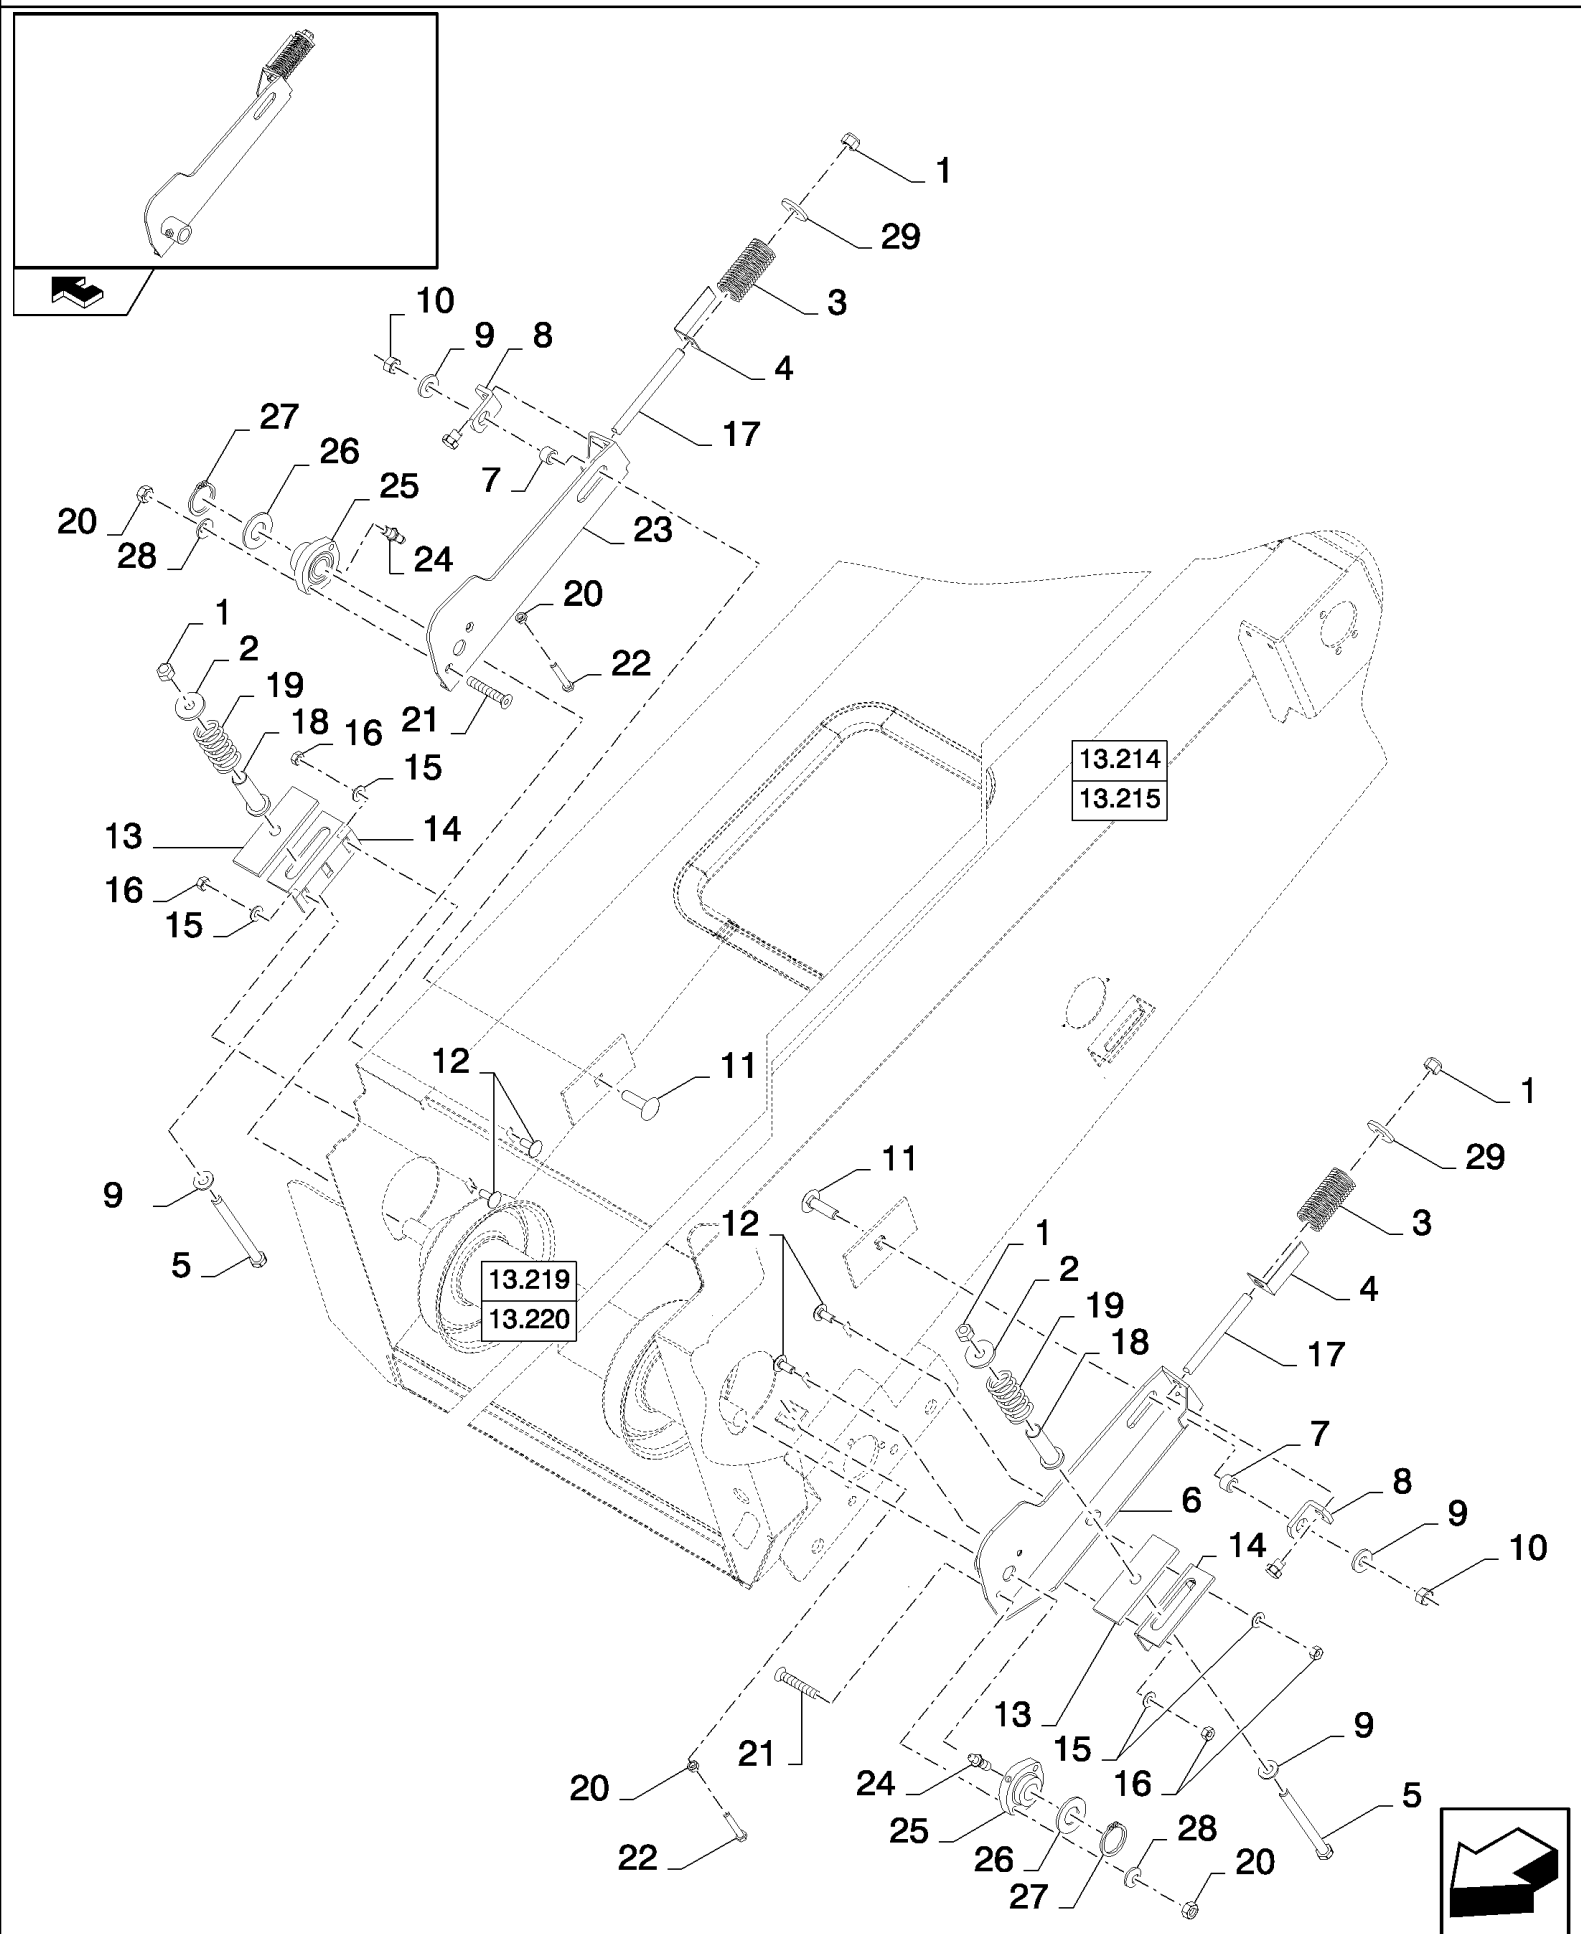

13.207(01) SUSPENSION BRACES, FIXED

13.207(01) SUSPENSION BRACES, FIXED

сылка	Номер детали	Кол-во	Описание
1	412066	4	NUT, LOCK, M16 x 2, CI 8,
2	451743	2	WASHER, 16.5MM
3	920487	2	SPRING,
4	87694820	2	INDICATOR, , FOR LATERALE VERSION ONLY
4	84981494	2	INDICATOR,
5	9814566	2	BOLT, Hex, M16 x 190, 8.8, Full Thd, M16x190, FOR LATERALE VERSION ONLY
5	86508585	2	BOLT, Hex, M16 x 190, 8.8,
6	87621646	1	ARM, LH, FOR LATERALE VERSION ONLY
6	84457756	1	ARM, LH
7	84052730	2	BUSHING,
8	87694817	2	ARM, SUPPORTING, , FOR LATERALE VERSION ONLY
8	84052730	2	BUSHING,
9	325594	4	WASHER, M17 x 40 x 5 Thk,
10	86000441	2	NUT, M16 x 2, CI 8, , FOR LATERALE VERSION ONLY
10	100020	4	NUT, M16, CI 8,
11	120047	2	BOLT, CARRIAGE, Short NK, M16 x 70, CI8.8, , FOR LATERALE VERSION ONLY
11	120046	2	BOLT, CARRIAGE, Short NK, M16 x 60, CI8.8, Full Thd,
12	120044	4	BOLT, CARRIAGE, Short NK, M12 x 30, CI8.8, Full Thd,
13	9815111	2	CANVAS,
14	9815110	2	SUPPORT,
15	140046	4	WASHER, SPRING, Belleville, M12,
16	9706685	4	NUT, M12, CI 8,
17	87562011	2	EYEBOLT, , FOR LATERALE VERSION ONLY
17	84435244	2	BOLT, Hex, M16 x 180, 8.8,
18	84982624	2	BUSHING,
19	920397	2	SPRING,
20	100016	6	NUT, M10, CI 8,
21	120259	4	SCREW, Hex Soc Flat Hd, M10 x 40, 8.8,
22	120115	2	BOLT, Hex, M10 x 70, 8.8, Full Thd,
23	87621645	1	ARM, RH, FOR LATERALE VERSION ONLY
23	84457755	1	ARM, RH
24	84022088	2	NIPPLE, LUBE,
25	84078927	2	BEARING ASSY,
26	441176	4	WASHER, M31 x 45 x 0.8 Thk,
27	370003	2	RING, SNAP, M30, Ext,
28	140045	4	WASHER, SPRING, Belleville, M10,
29	394631	2	WASHER, M17 x 34 x 4, HT, , FOR LATERALE VERSION ONLY
29	325594	4	WASHER, M17 x 40 x 5 Thk,