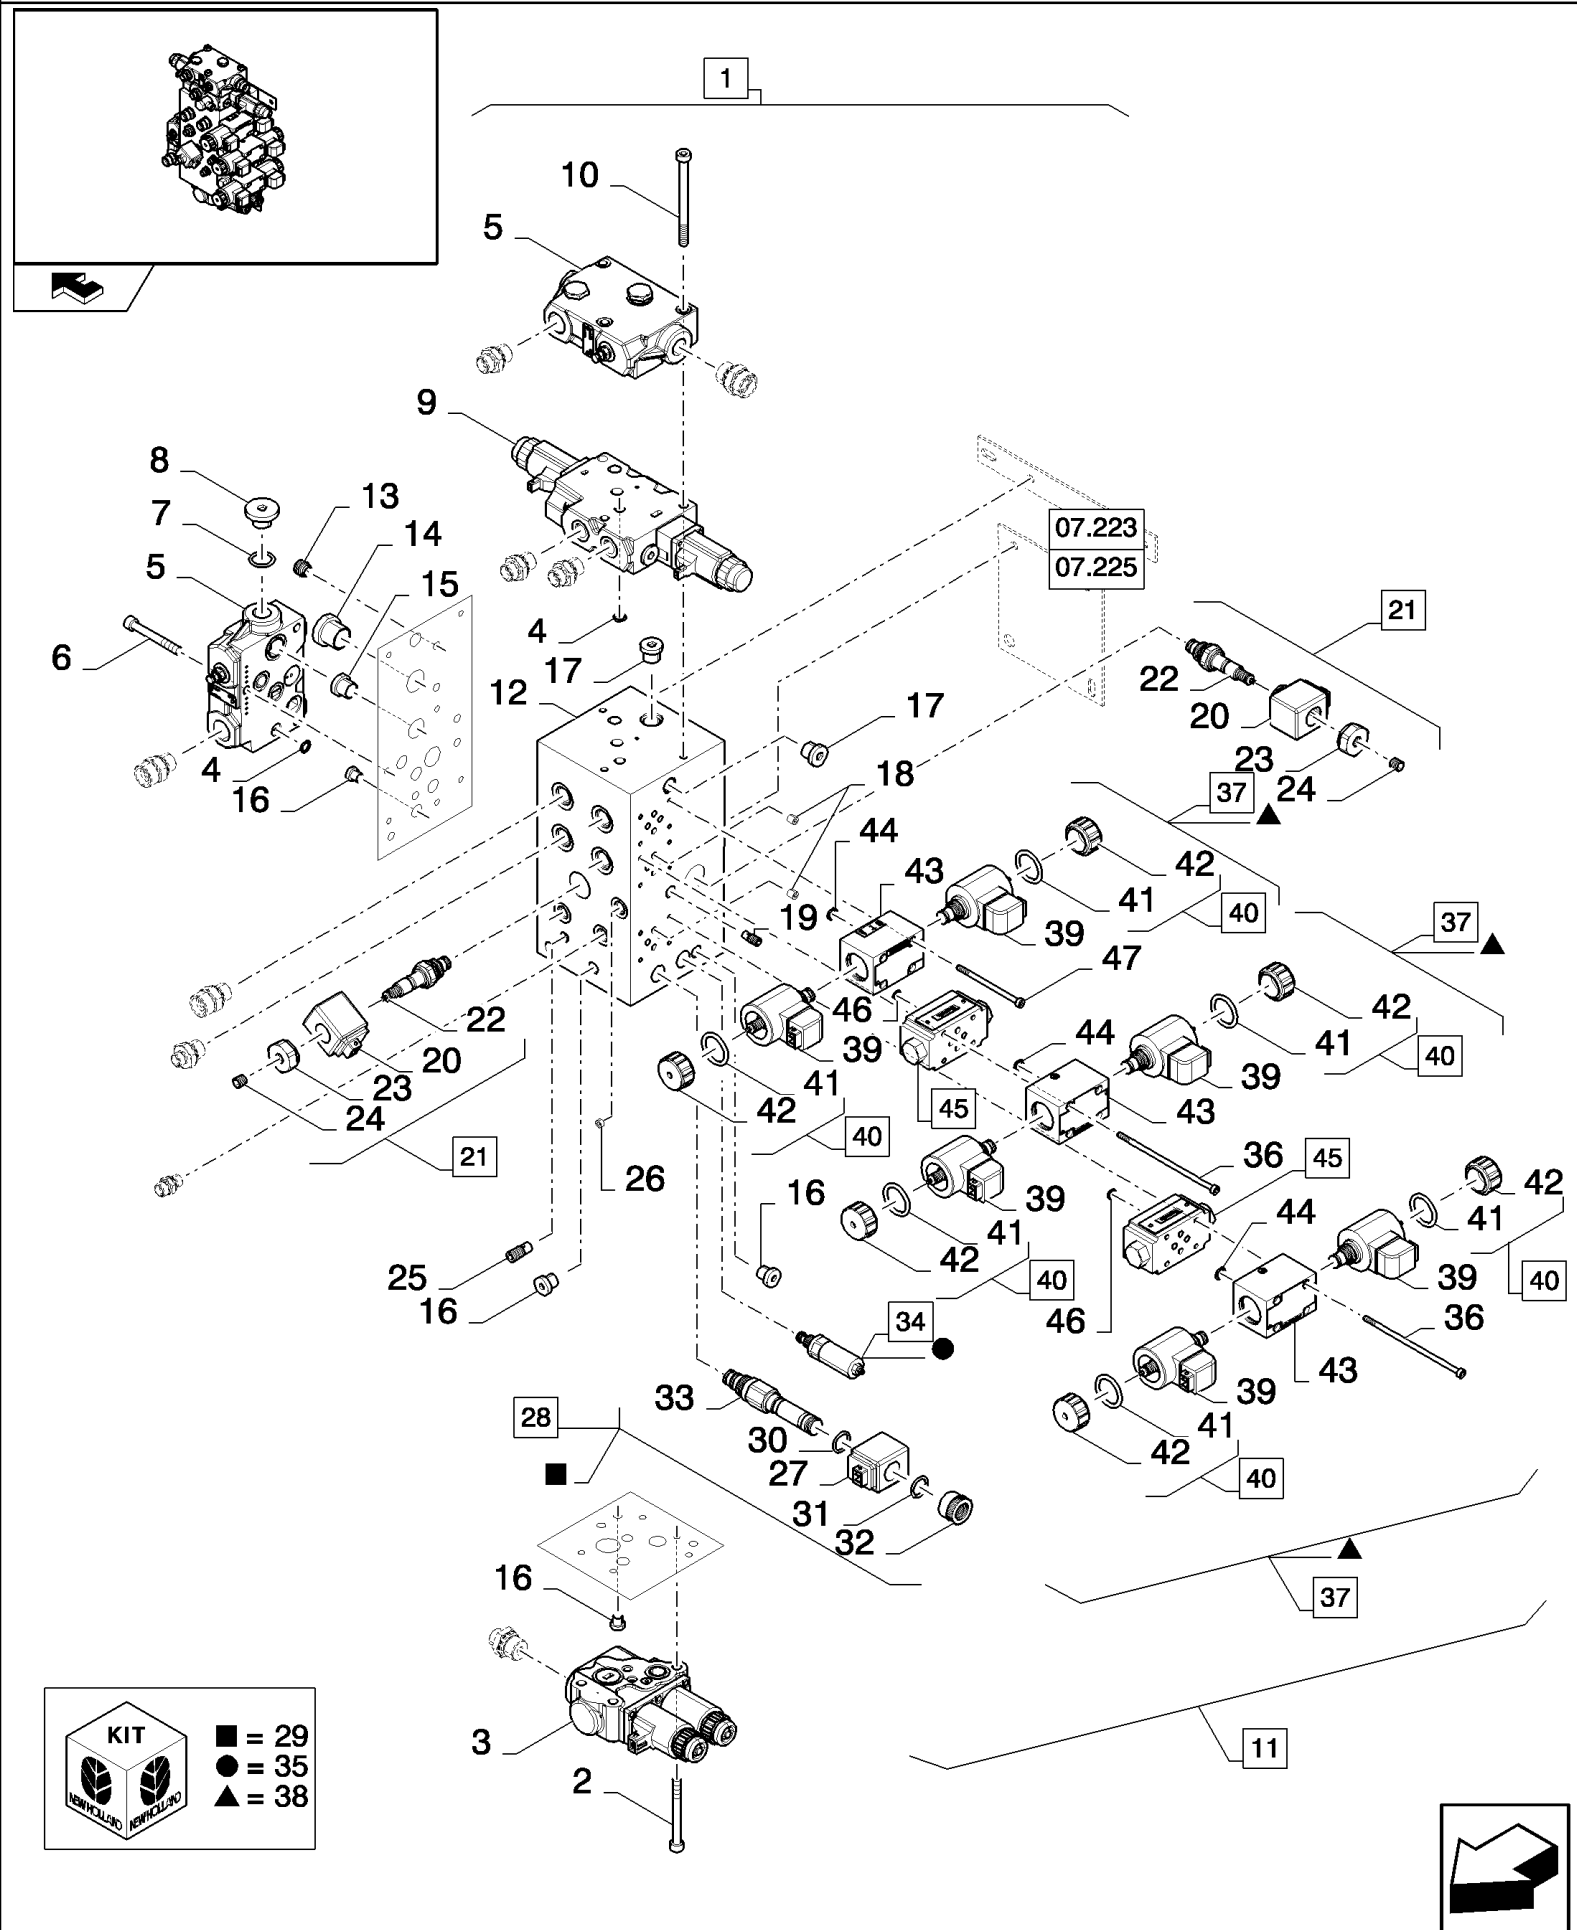

07.223(02) MAIN STACK VALVE, FOR HYDRAULIC DRIVEN REVERSING SYSTEM AND LATERAL FLOTATION

KIT

= 29
 = 35
 = 38

NEW HOLLAND NEW HOLLAND

сылка	Номер детали	Кол-во	Описание
1	87376589	1	VALVE, HYDRAULIC, (1 to 48)
2	87657975	3	SCREW,
3	87326754	1	VALVE, HYDRAULIC,
4	87658219	2	SHIM,
5	87661482	2	BLOCK, CONNECTING,
6	NSS	3	NOT SERVICED SEPARATELY, M8x60
7	87611484	1	SHAFT, PTO,
8	NSS	1	NOT SERVICED SEPARATELY,
9	87658224	1	VALVE, FLOAT,
10	NSS	3	NOT SERVICED SEPARATELY, M8x100
11	NSS	1	NOT SERVICED SEPARATELY, (12 to 47)
12	NSS	1	NOT SERVICED SEPARATELY,
13	87661481	1	VALVE, CHECK,
14	NSS	1	NOT SERVICED SEPARATELY,
15	NSS	3	NOT SERVICED SEPARATELY,
16	NSS	10	NOT SERVICED SEPARATELY,
17	NSS	2	NOT SERVICED SEPARATELY,
18	NSS	2	NOT SERVICED SEPARATELY,
19	NSS	1	NOT SERVICED SEPARATELY,
20	87658214	2	COIL,
21	87657860	2	POPPET, VALVE, (22 to 24)
22	NSS	1	NOT SERVICED SEPARATELY,
23	NSS	1	NOT SERVICED SEPARATELY,
24	NSS	1	NOT SERVICED SEPARATELY,
25	87657061	1	VALVE,
26	87661480	1	PLUG,
27	87657064	1	SOLENOID,
28	87657065	1	VALVE, (29 to 33)
29	87657066	1	KIT, SEALS,
30	NSS	1	NOT SERVICED SEPARATELY,
31	87657067	1	O-RING,
32	87657068	1	NUT,
33	NSS	1	NOT SERVICED SEPARATELY,
34	87657059	1	VALVE, PRESSURE RELIEF, (35)
35	87657060	1	KIT, SEALS,
36	NSS	4	NOT SERVICED SEPARATELY, M5x90
37	87657069	3	VALVE, (38 to 43)
38	87657859	1	KIT, SEALS,
39	87657856	2	COIL,
40	87657858	2	NUT, (41, 42)
41	NSS	1	NOT SERVICED SEPARATELY,
42	NSS	1	NOT SERVICED SEPARATELY,
43	NSS	1	NOT SERVICED SEPARATELY,
44	NSS	4	NOT SERVICED SEPARATELY,
45	87657866	2	VALVE, CHECK, (46)