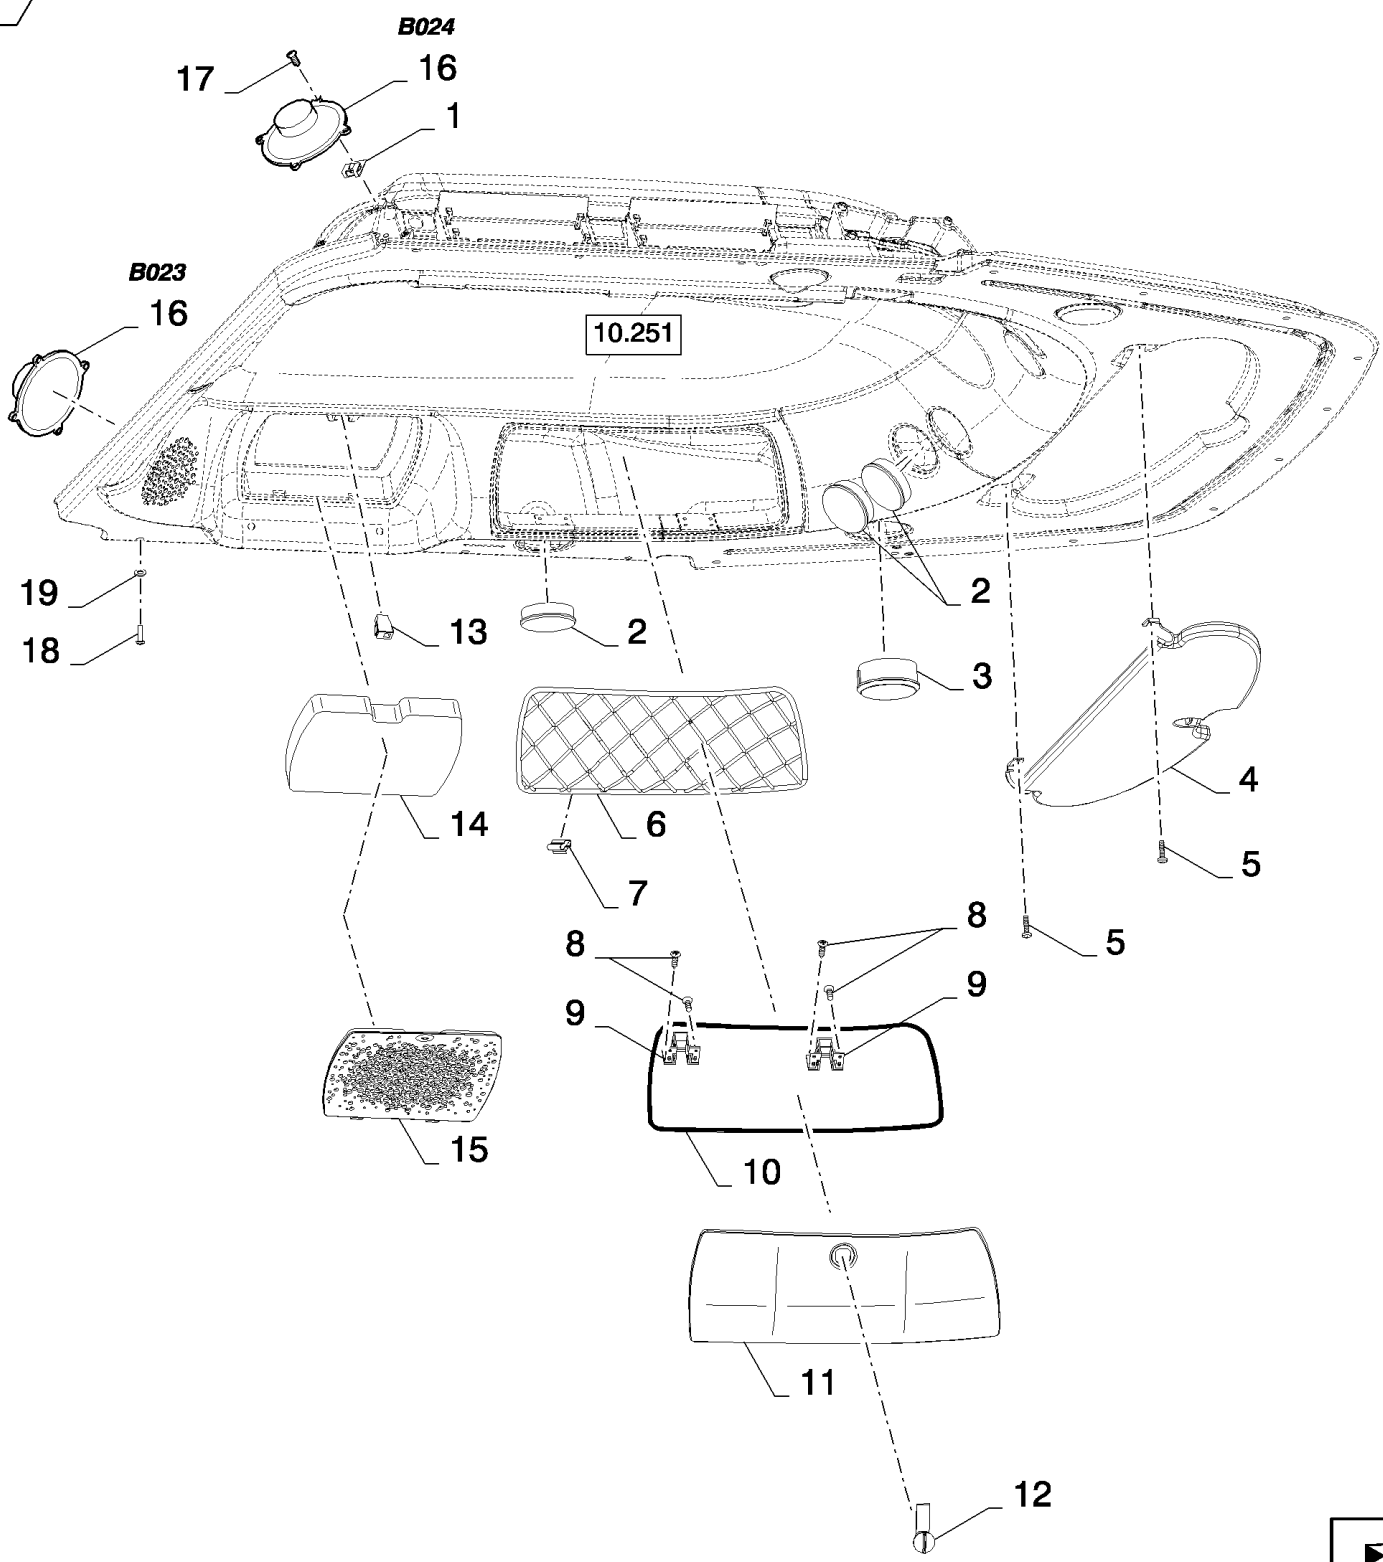

10.252(01) CAB ROOF, INNER

CSX7080 D660 - COMBINE (9/08-)

10.252(01) CAB ROOF, INNER

сылка	Номер детали	Кол-во	Описание
1	84005699	8	CLIP,
2	84100244	3	DUCT, AIR,
3	84400419	1	DUCT, AIR,
4	84320403	1	SUN VISOR,
5	86511042	4	SCREW, Cross Pan Hd, M4 x 16,
6	84607154	1	MESH,
7	84807656	8	CLIP,
8	9835804	16	SCREW,
9	84607018	2	HINGE,
10	84814236	1	SEAL,
11	84320408	1	COVER,
12	84607181	1	LOCK,
13	84400156	1	FASTENER,
14	84607214	1	FILTER, CAB,
15	84431119	1	GRILLE,
16	82014952	2	SPEAKER,
17	9514970	8	SCREW,
18	84073086	2	SCREW, LOCK, Cross, Rd Hd, M6 x 20,
19	86639315	2	WASHER,