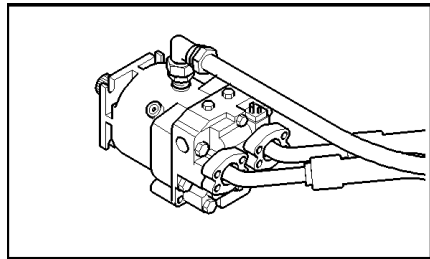

KIT ■ = 2

CSX7080 D660 - COMBINE (9/08-)

07.243(01) HYDROSTATIC MOTOR, 130CC

сылка	Номер детали	Кол-во	Описание
1	84819681	1	MOTOR, HYDROSTATIC, (2 to 21)
2	84806869	1	KIT, SEALS,
3	84042108	1	RING,
4	84042107	1	BEARING ASSY,
5	84806882	1	SHAFT,
6	165179	2	PIN,
7	84806876	1	PLATE, THRUST,
8	84806870	9	PISTON,
9	84806871	1	RETAINER,
10	84806872	1	RING,
11	84806873	1	RING,
12	84042084	1	KIT,
13	84806883	1	KIT, (8 to 12)
14	84806874	1	COVER,
15	84806875	1	PLATE,
16	84807022	1	VALVE, SOLENOID,
17	84806881	1	CONE,
18	84806880	1	SPRING,
19	84449301	1	SPOOL,
20	84806878	2	RING,
21	84806879	2	SPRING,