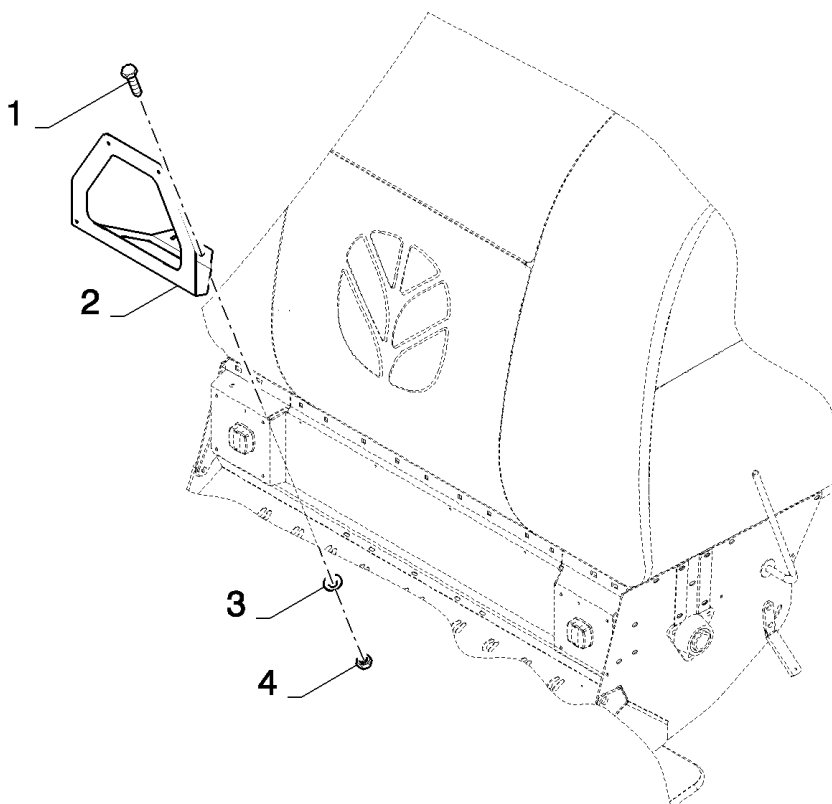

CSX7080 D660 - COMBINE (9/08-)

08.212(01) SIGNAL PLATES - FOR ITALY

сылка	Номер детали	Кол-во	Описание
1	120104	2	BOLT, Hex, M8 x 20, 8.8,
2	84447708	1	SUPPORT,
3	322358	2	WASHER, SPRING, Belleville, M8,
4	9706690	2	NUT, M8, CI 8,