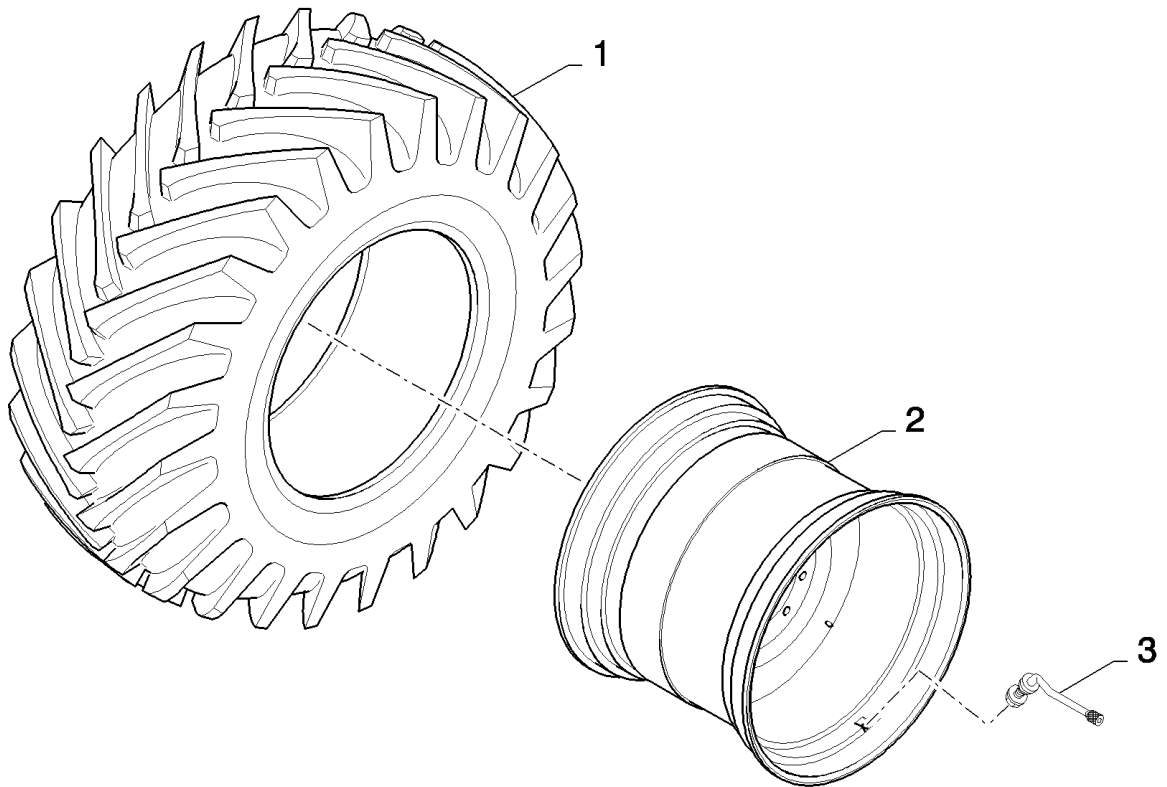

11.214(01) TRACTION WHEELS

CSX7080 D660 - COMBINE (9/08-)

11.214(01) TRACTION WHEELS

сылка	Номер детали	Кол-во	Описание
1	84068561	2	TYRE/TIRE,
2	84429218	2	RIM,
3	84460168	2	VALVE STEM,