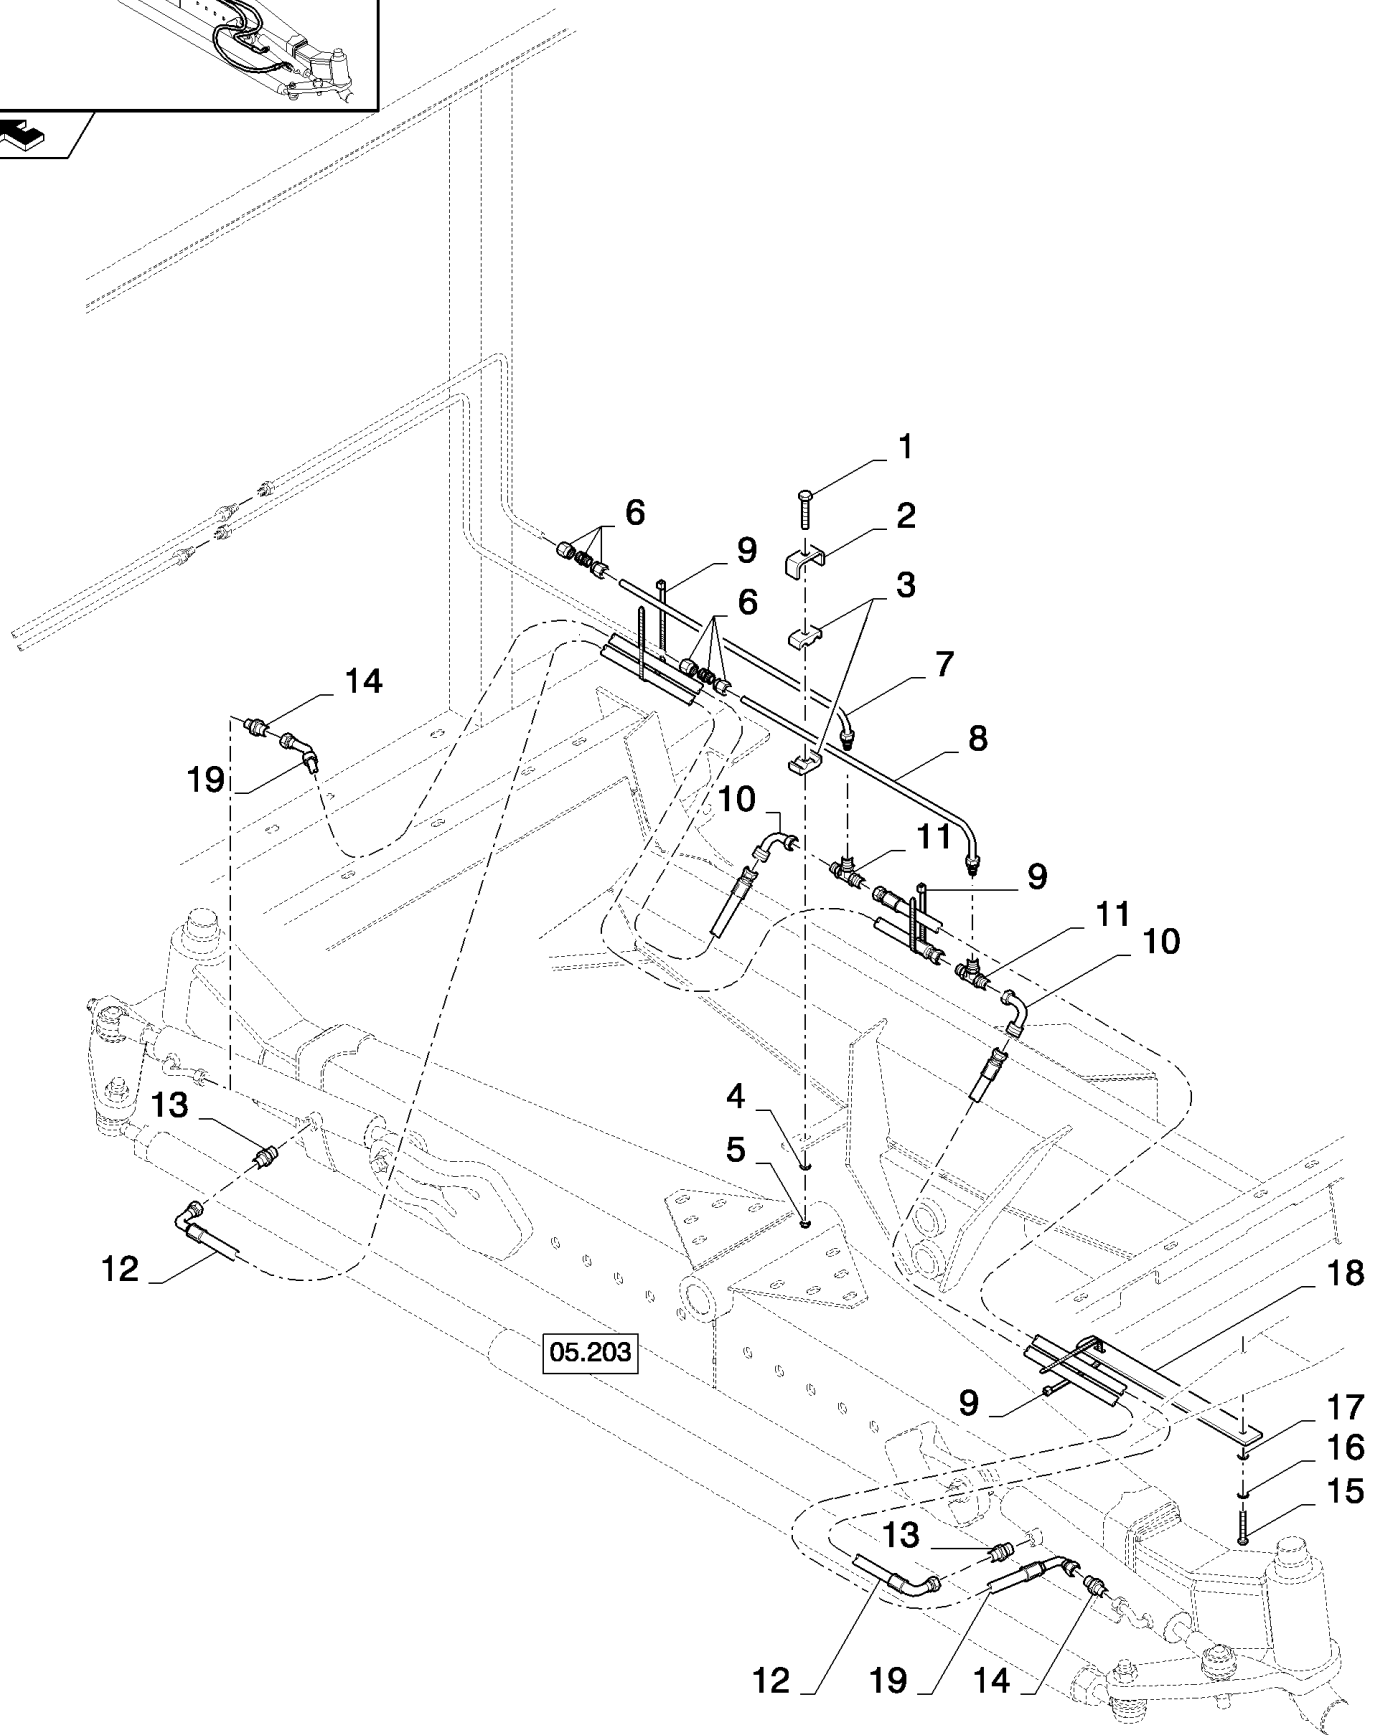

07.226(01) HYDRAULIC FOR STEERING CYLINDER, ADJUSTABLE

сылка	Номер детали	Кол-во	Описание
1	120102	2	SCREW, Hex, M6 x 40, 8.8, Full Thd,
2	431941	2	SUPPORT,
3	430357	4	CLAMP,
4	86588450	2	WASHER, M6 x 12 x 1.6 Thk,
5	412152	2	NUT, LOCK, M6 x 1, CI 8.8,
6	150017	1	CONNECTOR, HYD.,
7	87355658	1	TUBE, HYD, , FOR CSX7040, CSX7050 AND CSX7060 ONLY
7	87355362	1	TUBE, HYD, , FOR CSX7070 AND CSX7080 ONLY
8	87355652	1	TUBE, HYD, , FOR CSX7040, CSX7050 AND CSX7060 ONLY
8	87355149	1	TUBE, HYD, , FOR CSX7070 AND CSX7080 ONLY
9	368582	3	STRAP,
10	418284	2	ELBOW,
11	395472	2	CONNECTION, 3 WAY,
12	84078809	2	HOSE, FLEXIBLE,
13	395019	2	CONNECTOR, HYD.,
14	84442478	2	CONNECTOR, HYD.,
15	86508583	1	BOLT, Hex, M16 x 35, 8.8,
16	140048	1	WASHER, SPRING, Belleville, M16,
17	140020	1	WASHER, M16 x 30 x 3,
18	84446279	1	PLATE, FIXING,
19	87343426	2	HOSE ASSY.,