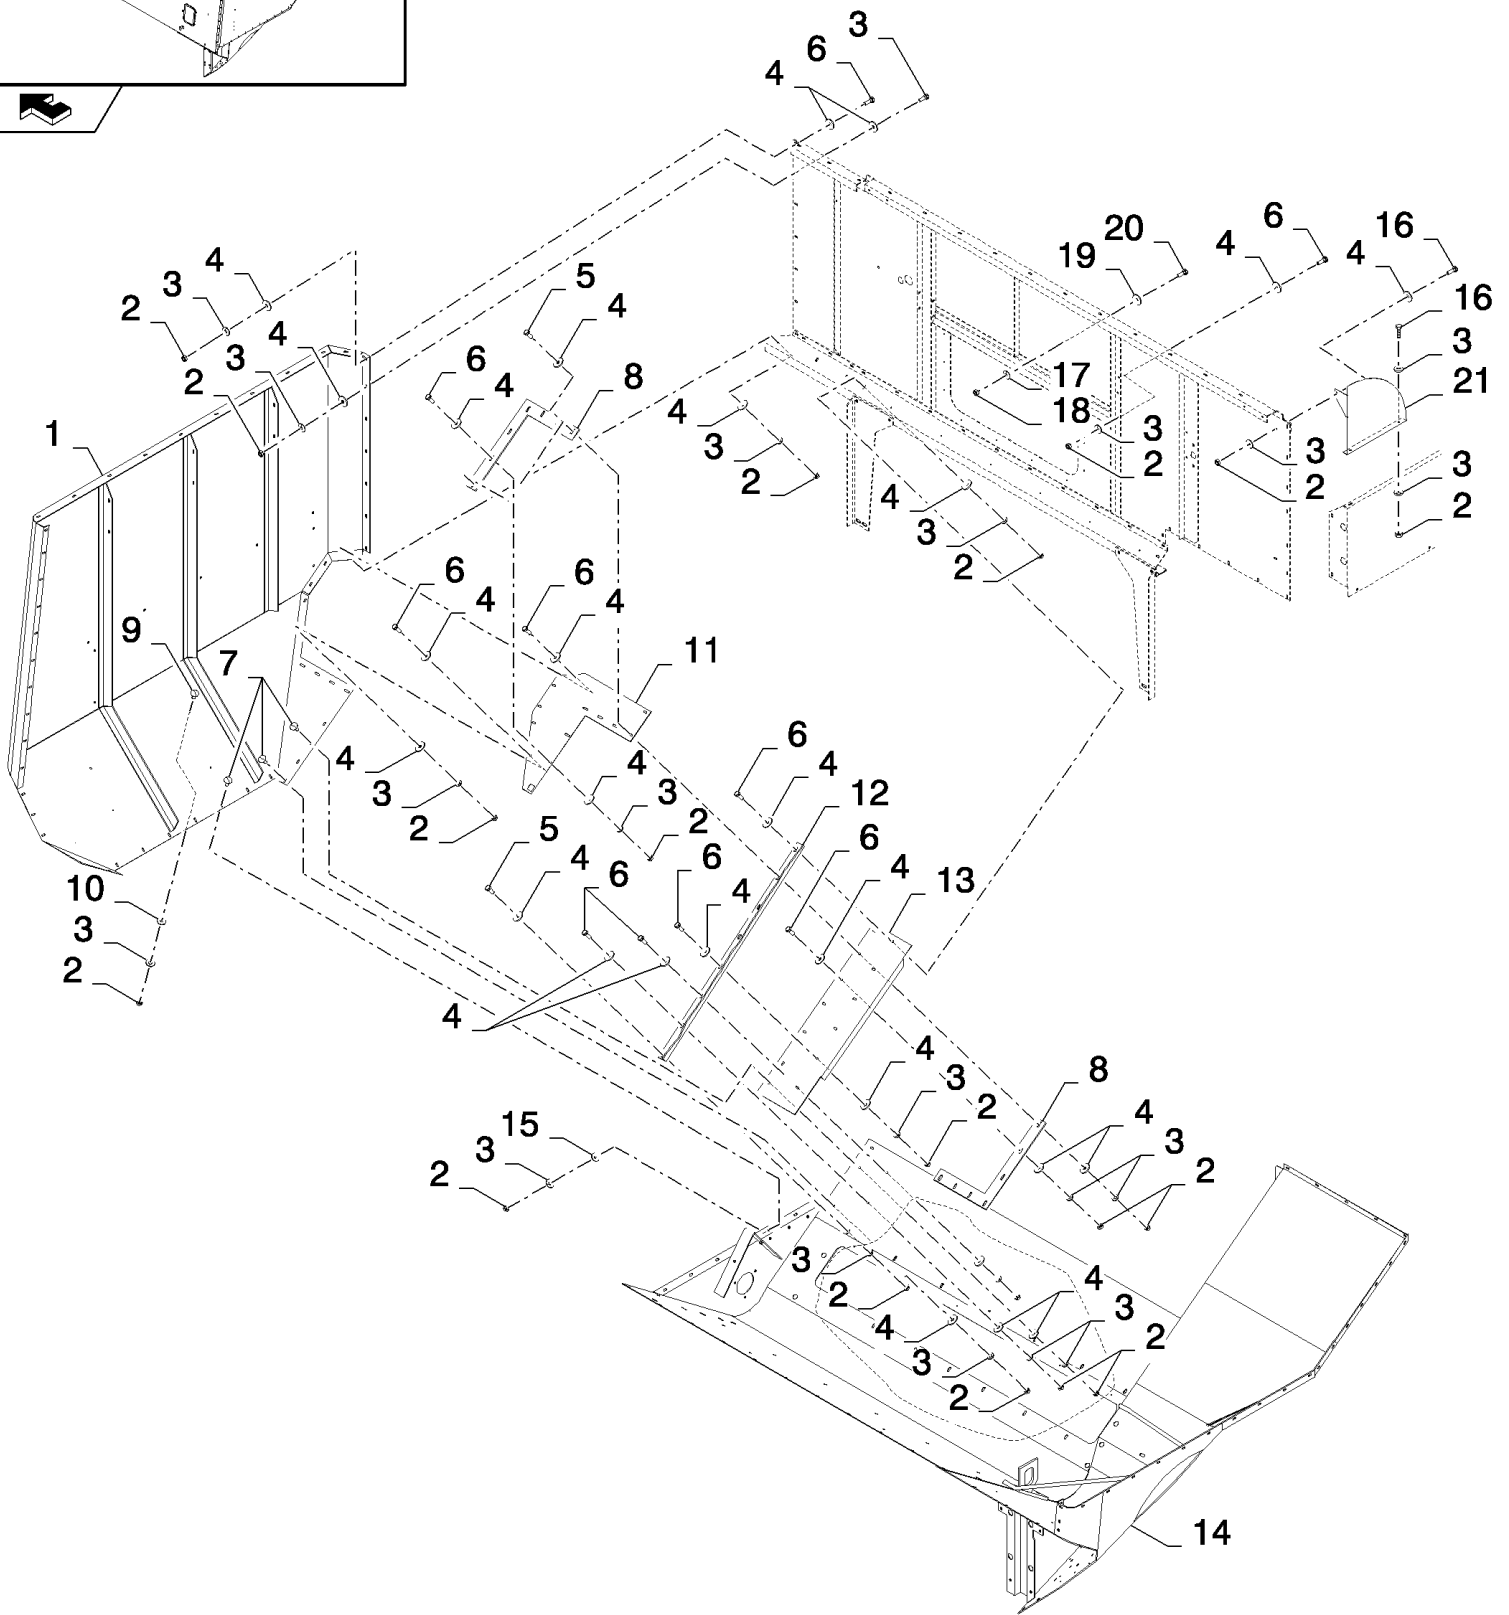

16.224(01) GRAINTANK

CSX7080 D660 - COMBINE (9/08-)

16.224(01) GRAINTANK

сылка	Номер детали	Кол-во	Описание
1	87379905	1	PANEL, SIDE, RH, FOR CSX7070 ONLY
1	87517202	1	PANEL, SIDE, RH, FOR CSX7080 ONLY
2	9706755	44	NUT, M6, CI 8,
3	412649	48	WASHER, SPRING, Belleville, M6,
4	140040	67	WASHER, M6 x 22 x 2,
5	86977786	3	BOLT, Hex, M6 x 25, 8.8,
6	120100	27	BOLT, Hex, M6 x 20, 8.8,
7	9706703	7	BOLT, CARRIAGE, Short NK, M6 x 20, CI8.8, Full Thd,
8	84449357	2	PLATE,
9	86512441	2	BOLT, CARRIAGE, Short NK, M6 x 30, CI8.8, Full Thd,
10	86624184	2	WASHER, M8 x 16 x 1.6, , FOR CSX7070 ONLY
10	140016	2	WASHER, M8 x 16 x 1.6, , FOR CSX7080 ONLY
11	84449389	1	PLATE, , FOR CSX7070 ONLY
11	87540943	1	PLATE, , FOR CSX7080 ONLY
12	84980251	1	REINFORCEMENT,
13	84980810	1	PLATE,
14	87366542	1	GRAIN TANK,
15	140041	3	WASHER, M8 x 28 x 3,
16	86508568	8	SCREW, Hex, M6 x 16, 8.8,
17	9706690	3	NUT, M8, CI 8,
18	322358	3	WASHER, SPRING, Belleville, M8,
19	86511315	3	WASHER, M8 x 16 x 1.6,
20	120104	3	BOLT, Hex, M8 x 20, 8.8,
21	87356901	1	PLATE, SIDE, , FOR CSX7070 ONLY
21	87517151	1	PLATE, SIDE, , FOR CSX7080 ONLY