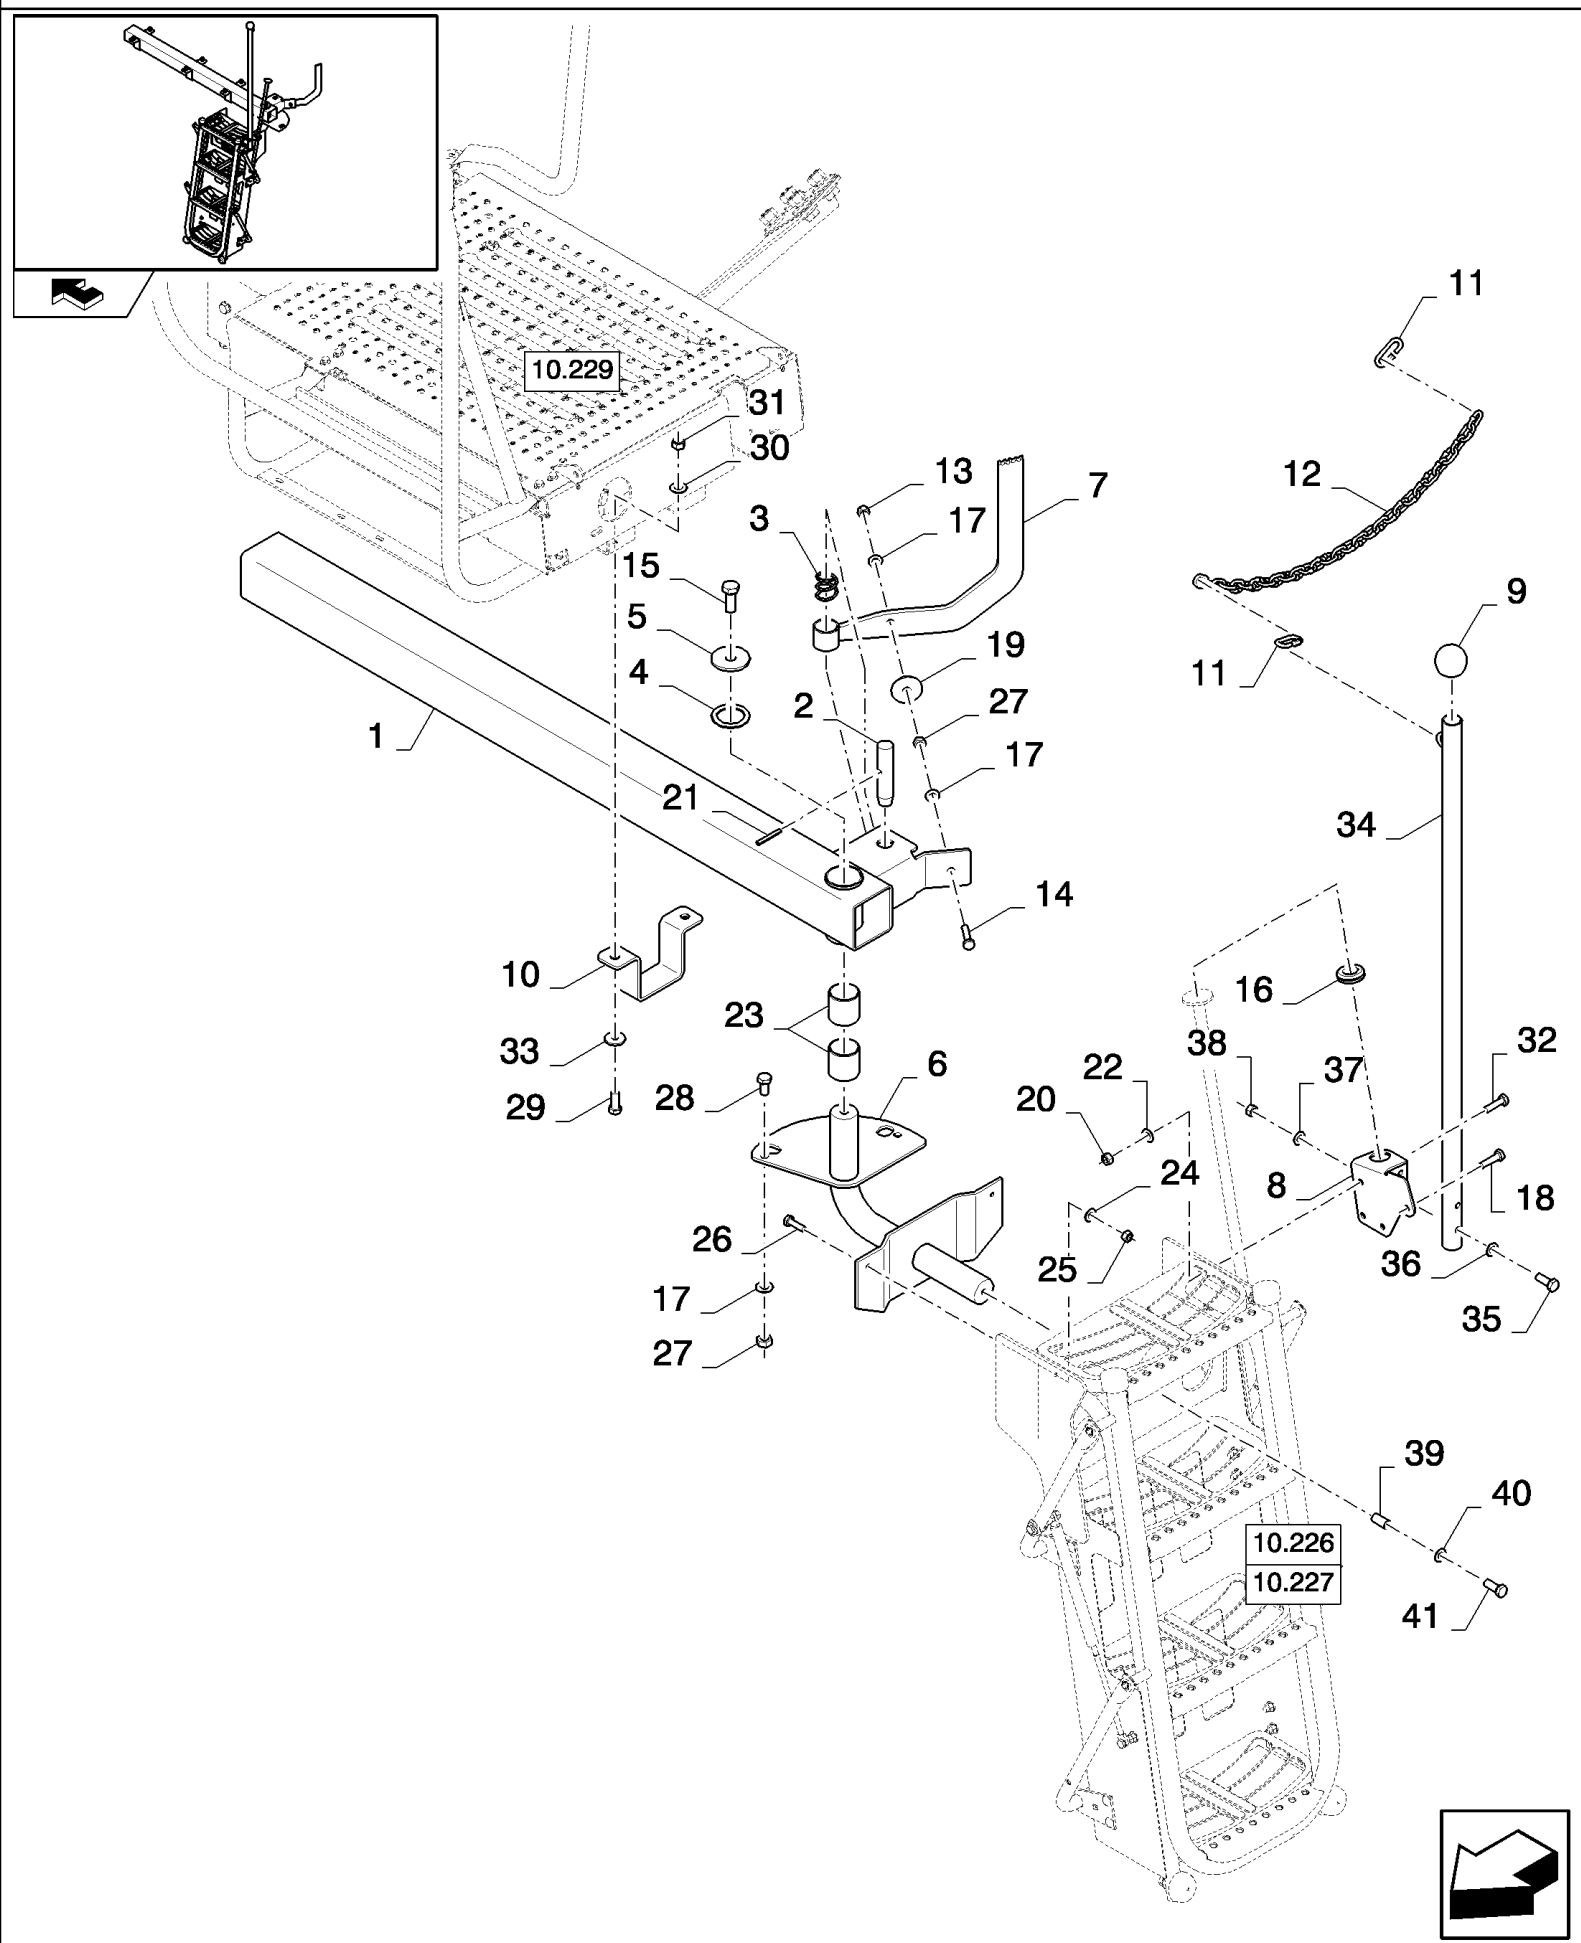

10.225(01) OPERATOR'S PLATFORM LADDER

10.225(01) OPERATOR'S PLATFORM LADDER

сылка	Номер детали	Кол-во	Описание
1	87656405	1	TUBE, SUPPORT,
2	87106596	1	PIN,
3	87109472	1	SPRING,
4	87697088	1	RING, LOCKING,
5	84017220	1	WASHER,
6	87652136	1	CONNECTION, SWIVEL,
7	87692920	1	HANDLE,
8	87499665	1	SUPPORT,
9	87109879	1	KNOB,
10	87656409	3	BRACKET,
11	87107072	2	LINK,
12	87576336	1	CHAIN, , BSN C675
12	84145201	1	CHAIN, , ASN D676
13	100037	2	NUT, M10 x 1.5, CI 8,
14	84062222	1	BOLT, Hex, M10 x 45, 8.8, Full Thd,
15	43168	1	BOLT, Hex, M16 x 2 x 40, 8.8, Full Thd,
16	173011	1	GROMMET,
17	140045	4	WASHER, SPRING, Belleville, M10,
18	120104	3	BOLT, Hex, M8 x 20, 8.8,
19	87024930	1	WASHER, M10 x 50 x 3 Thk, HT,
20	9706690	4	NUT, M8, CI 8,
21	87020818	1	PIN, LOCK, 1/4" x 2", Slotted,
22	322358	4	WASHER, SPRING, Belleville, M8,
23	87670634	2	BUSHING,
24	322357	2	WASHER, SPRING, Belleville, M6,
25	353308	2	NUT, M6 x 1, CI 8,
26	87560750	2	SCREW,
27	100016	3	NUT, M10, CI 8,
28	43138	2	BOLT, Hex, M10 x 20, 8.8, Full Thd,
29	300389	6	BOLT, Hex, M12 x 35, 8.8, Full Thd,
30	140046	6	WASHER, SPRING, Belleville, M12, , BSN C675
31	337475	6	NUT, M12, CI 10, , BSN C675
32	43128	1	BOLT, Hex, M8 x 30, 8.8,
33	9511052	6	WASHER, M12 x 44 x 4,
34	87499667	1	RAIL ASSY.,
35	87015731	2	BOLT, Hex, M8 x 50, 8.8, Full Thd,
36	379401	2	CLAMP, , ASN D676
37	412650	2	WASHER, SPRING, Belleville, M8, , ASN D676
38	86629542	2	NUT, LOCK, M8 x 1.25, CI 8, , ASN D676
39	87036413	1	SPACER,
40	140042	1	WASHER, M10 x 34 x 3,
41	325829	1	BOLT, Hex, M10 x 45, 8.8,