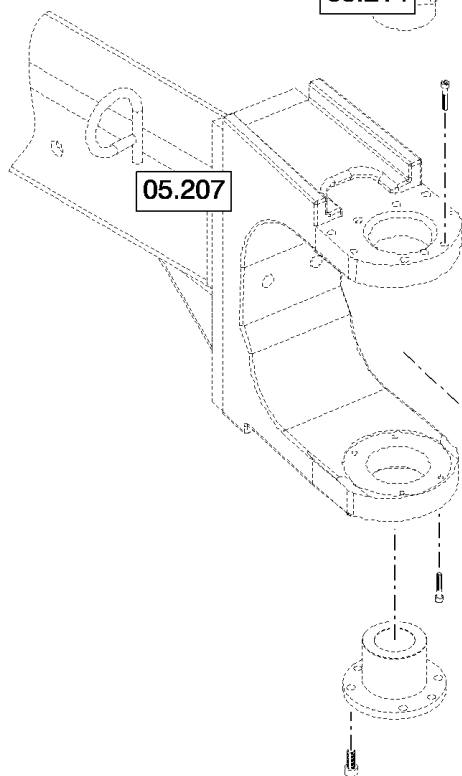

05.208(01) POWERED REAR AXLE : WHEEL DRIVE

сылка	Номер детали	Кол-во	Описание
1	176081	4	CONNECTOR, HYD., 3/4"-16, 37e x 1 1/16"-12, O-Ring,
2	128818	2	CONNECTOR, HYD., 3/4"-16, 37e x 3/4"-16, O-Ring,
3	9512573	16	BOLT, Hex, M20 x 40, 10.9,
4	578092	16	WASHER,
5	84800178	2	PLATE, MOUNTING,
6	9512180	20	NUT, M20
7	84800176	4	PIN,
8	84800179	1	BRACKET, LH
8	84800180	1	BRACKET, RH