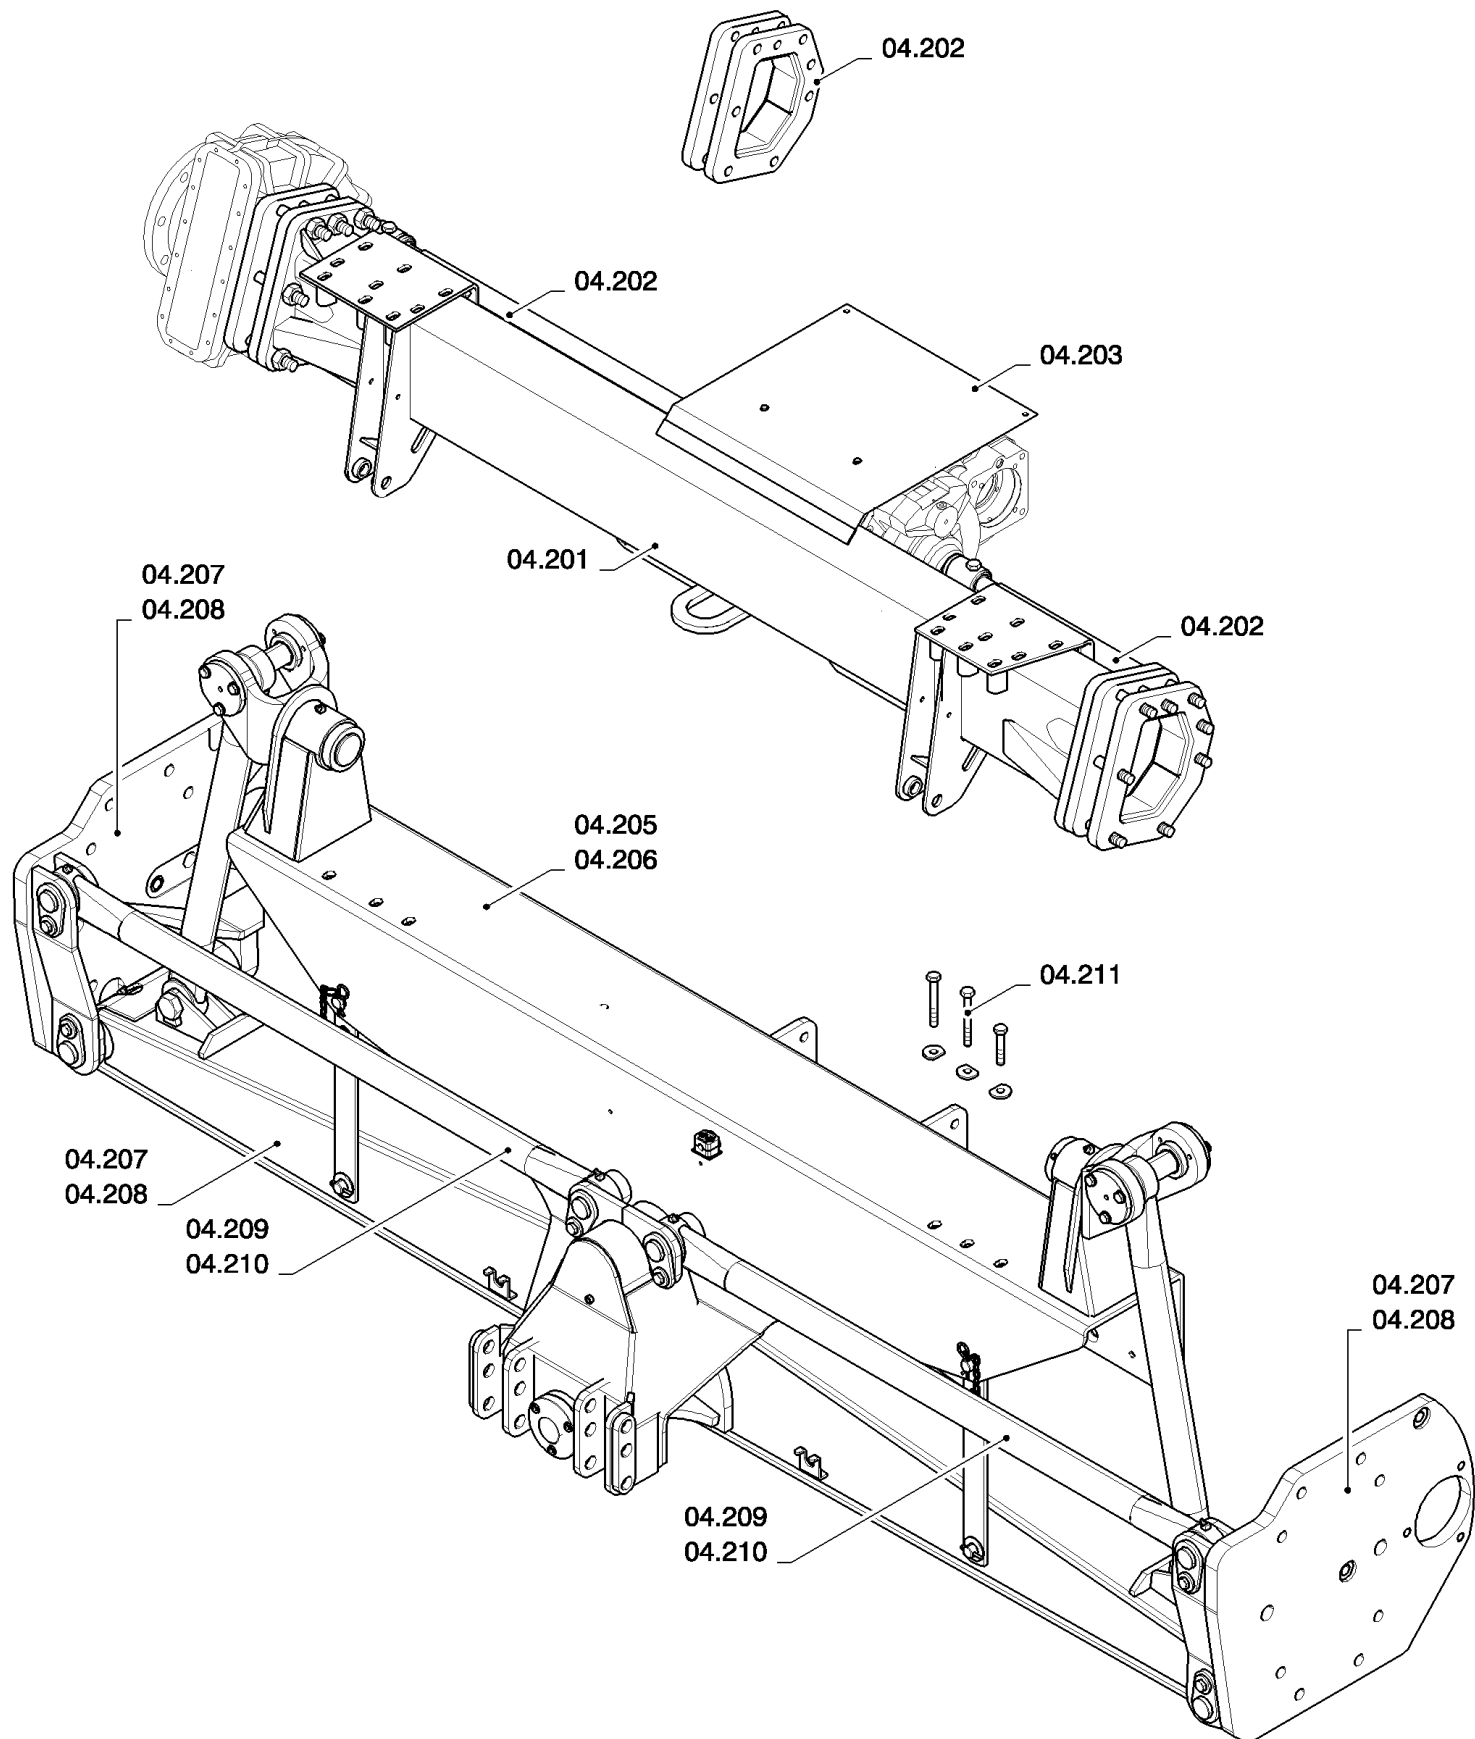

03.238(01) TRANSMISSION HANDBRAKE

03.238(01) TRANSMISSION HANDBRAKE

сылка	Номер детали	Кол-во	Описание
1	120104	3	BOLT, Hex, M8 x 20, 8.8,
2	322358	3	WASHER, SPRING, Belleville, M8,
3	388341	1	BRAKE, HAND,
4	120056	1	BOLT, Hex, M6 x 50, 8.8,
5	140040	3	WASHER, M6 x 22 x 2,
6	353308	2	NUT, M6 x 1, CI 8,
7	89850630	1	CLEVIS,
8	100016	1	NUT, M10, CI 8,
9	84004404	1	CABLE, (25 to 27)
10	9993154	4	ELASTIC STRAP,
11	NSS	2	NOT SERVICED SEPARATELY,
12	NSS	2	NOT SERVICED SEPARATELY,
13	322357	1	WASHER, SPRING, Belleville, M6,
14	335021	1	CLAMP,
15	NSS	1	NOT SERVICED SEPARATELY,
16	120068	1	BOLT, Hex, M10 x 40, 8.8, Full Thd,
17	378244	1	WASHER, M10 x 24 x 2 Thk,
18	29833	1	SPRING,
19	100037	1	NUT, M10 x 1.5, CI 8,
20	470041	1	SWITCH ASSY, S42 - PARKING BRAKE SWITCH
21	86511824	2	SCREW, Cross Pan Hd, M4 x 20,
22	322355	2	WASHER, Belleville, M4,
23	43645	2	SCREW, Hex Flat Hd, M4 x 12, 4.8,
24	140045	1	WASHER, SPRING, Belleville, M10,