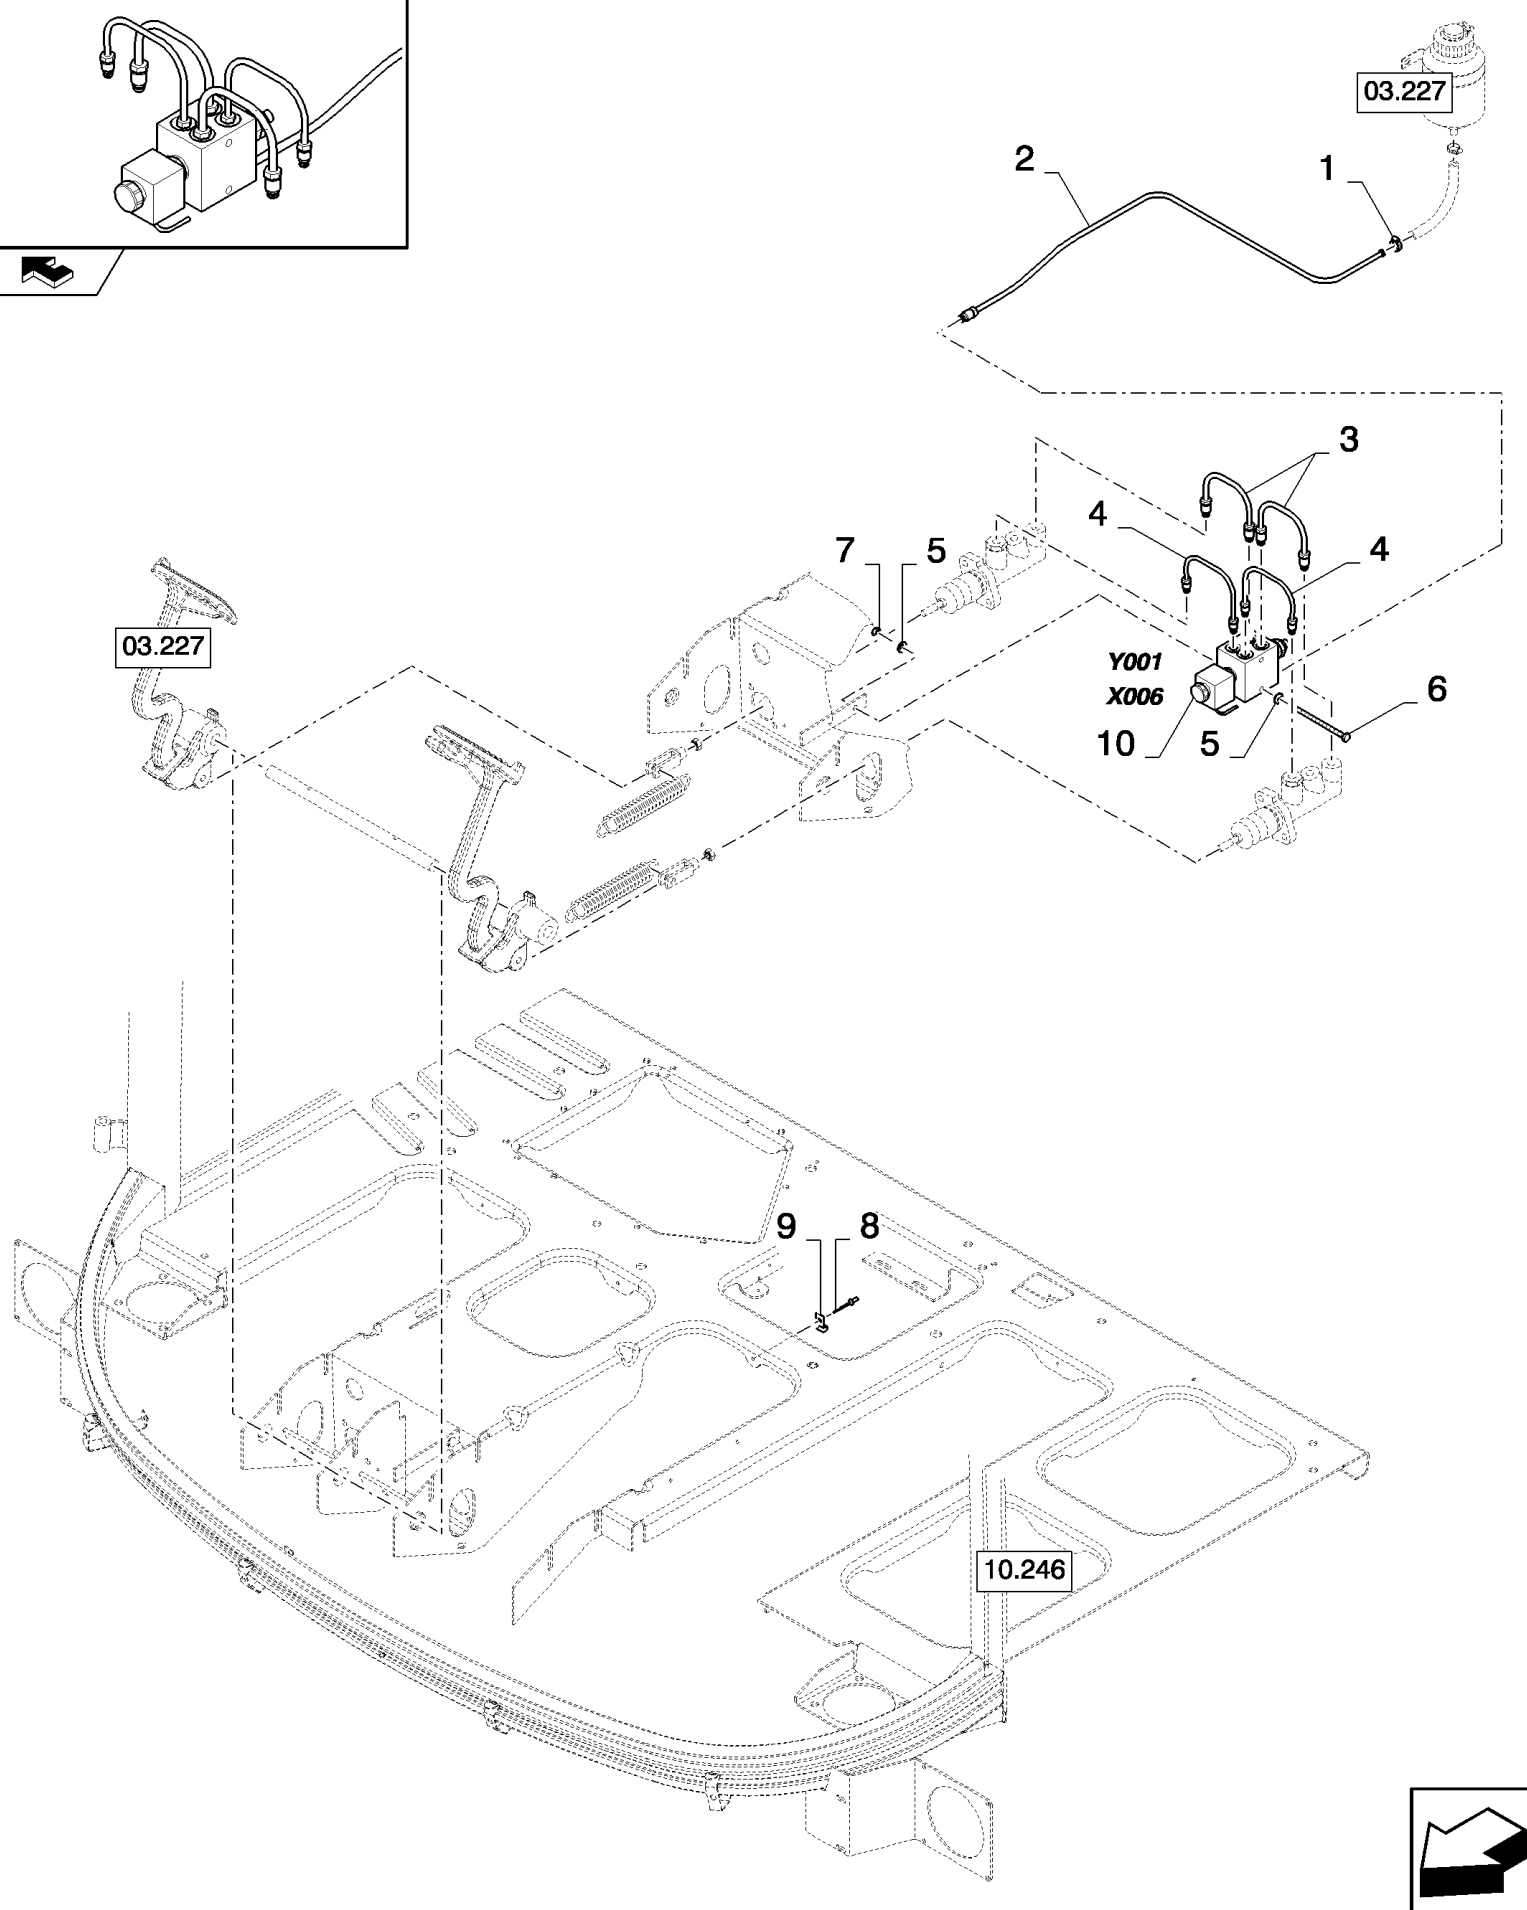

03.233(01) BRAKE LIMITER, FOR MAIZE HEADER ONLY

03.227

2

1

3

Y001
X006

10

5

6

4

4

7

5

03.227

9

8

10.246

CSX7080 D660 - COMBINE (9/08-)

03.233(01) BRAKE LIMITER, FOR MAIZE HEADER ONLY

сылка	Номер детали	Кол-во	Описание
1	913888	1	CLAMP, HOSE,
2	84448948	1	BRAKE LINE,
3	84817771	2	TUBE, HYD,
4	84817773	2	TUBE, HYD,
5	322357	2	WASHER, SPRING, Belleville, M6,
6	86508569	1	BOLT, Hex, M6 x 70, 8.8,
7	9706755	1	NUT, M6, CI 8,
8	425520	1	RIVET,
9	412089	1	CLAMP,
10	84607499	1	VALVE, HYDRAULIC,