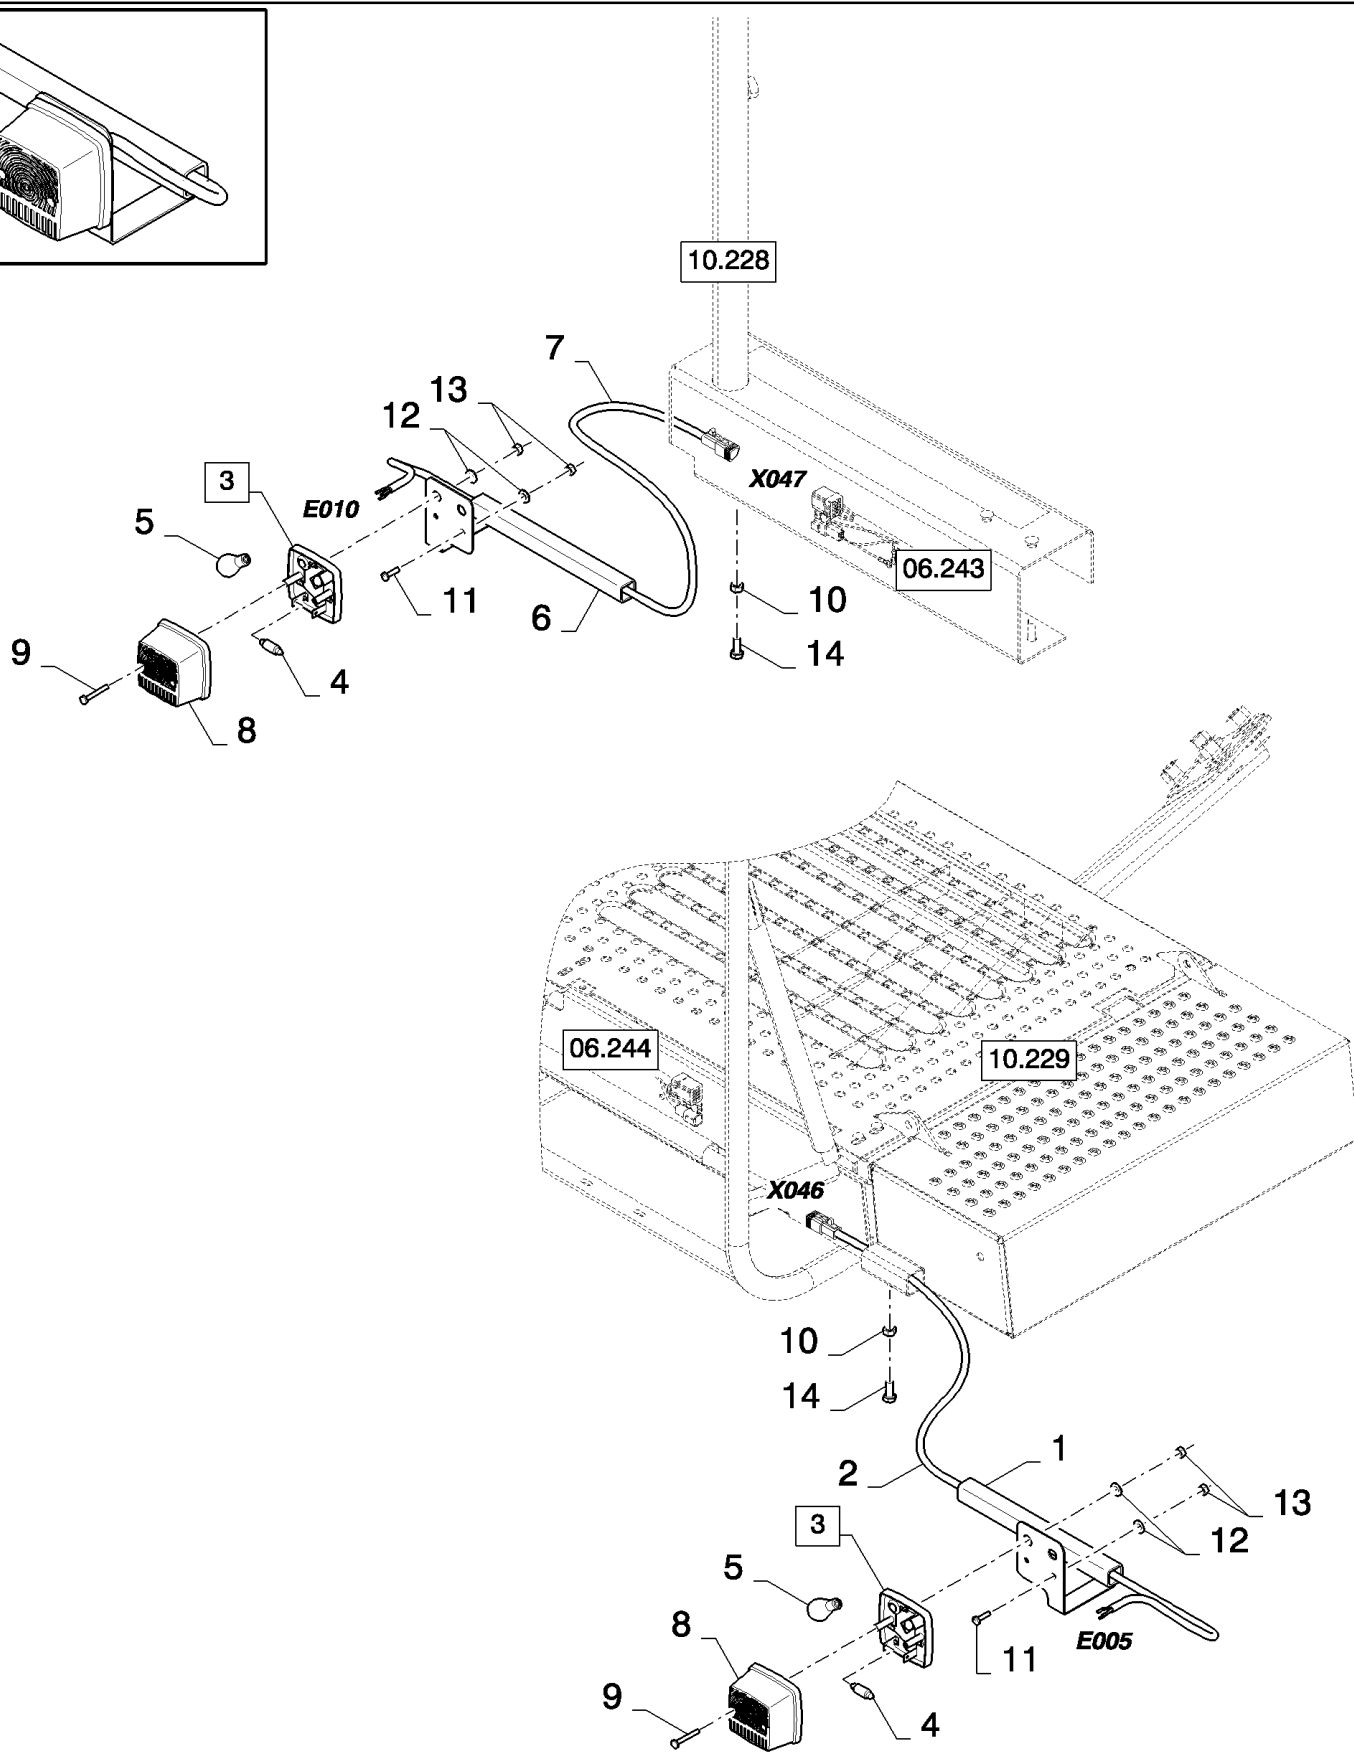

06.202(01) STANDARD HEADLIGHTS, FRONT - FOR LATERALE ONLY

06.202(01) STANDARD HEADLIGHTS, FRONT - FOR LATERALE ONLY

сылка	Номер детали	Кол-во	Описание
1	87713625	1	SUPPORT,
2	84437371	1	HARNESS, WIRE, , SEE FIGURE 06.562
3	418871	2	LAMP,
4	470017	2	BULB, (8, 9)
5	398877	2	BULB, 12V, 21W,
6	87713629	1	SUPPORT,
7	84437374	1	HARNESS, WIRE, , SEE FIGURE 06.563
8	NSS	1	NOT SERVICED SEPARATELY,
9	NSS	1	NOT SERVICED SEPARATELY,
10	9706690	2	NUT, M8, CI 8,
11	86511042	4	SCREW, Cross Pan Hd, M4 x 16,
12	322355	4	WASHER, Belleville, M4,
13	100012	4	NUT, M4, CI 8,
14	120104	2	BOLT, Hex, M8 x 20, 8.8,