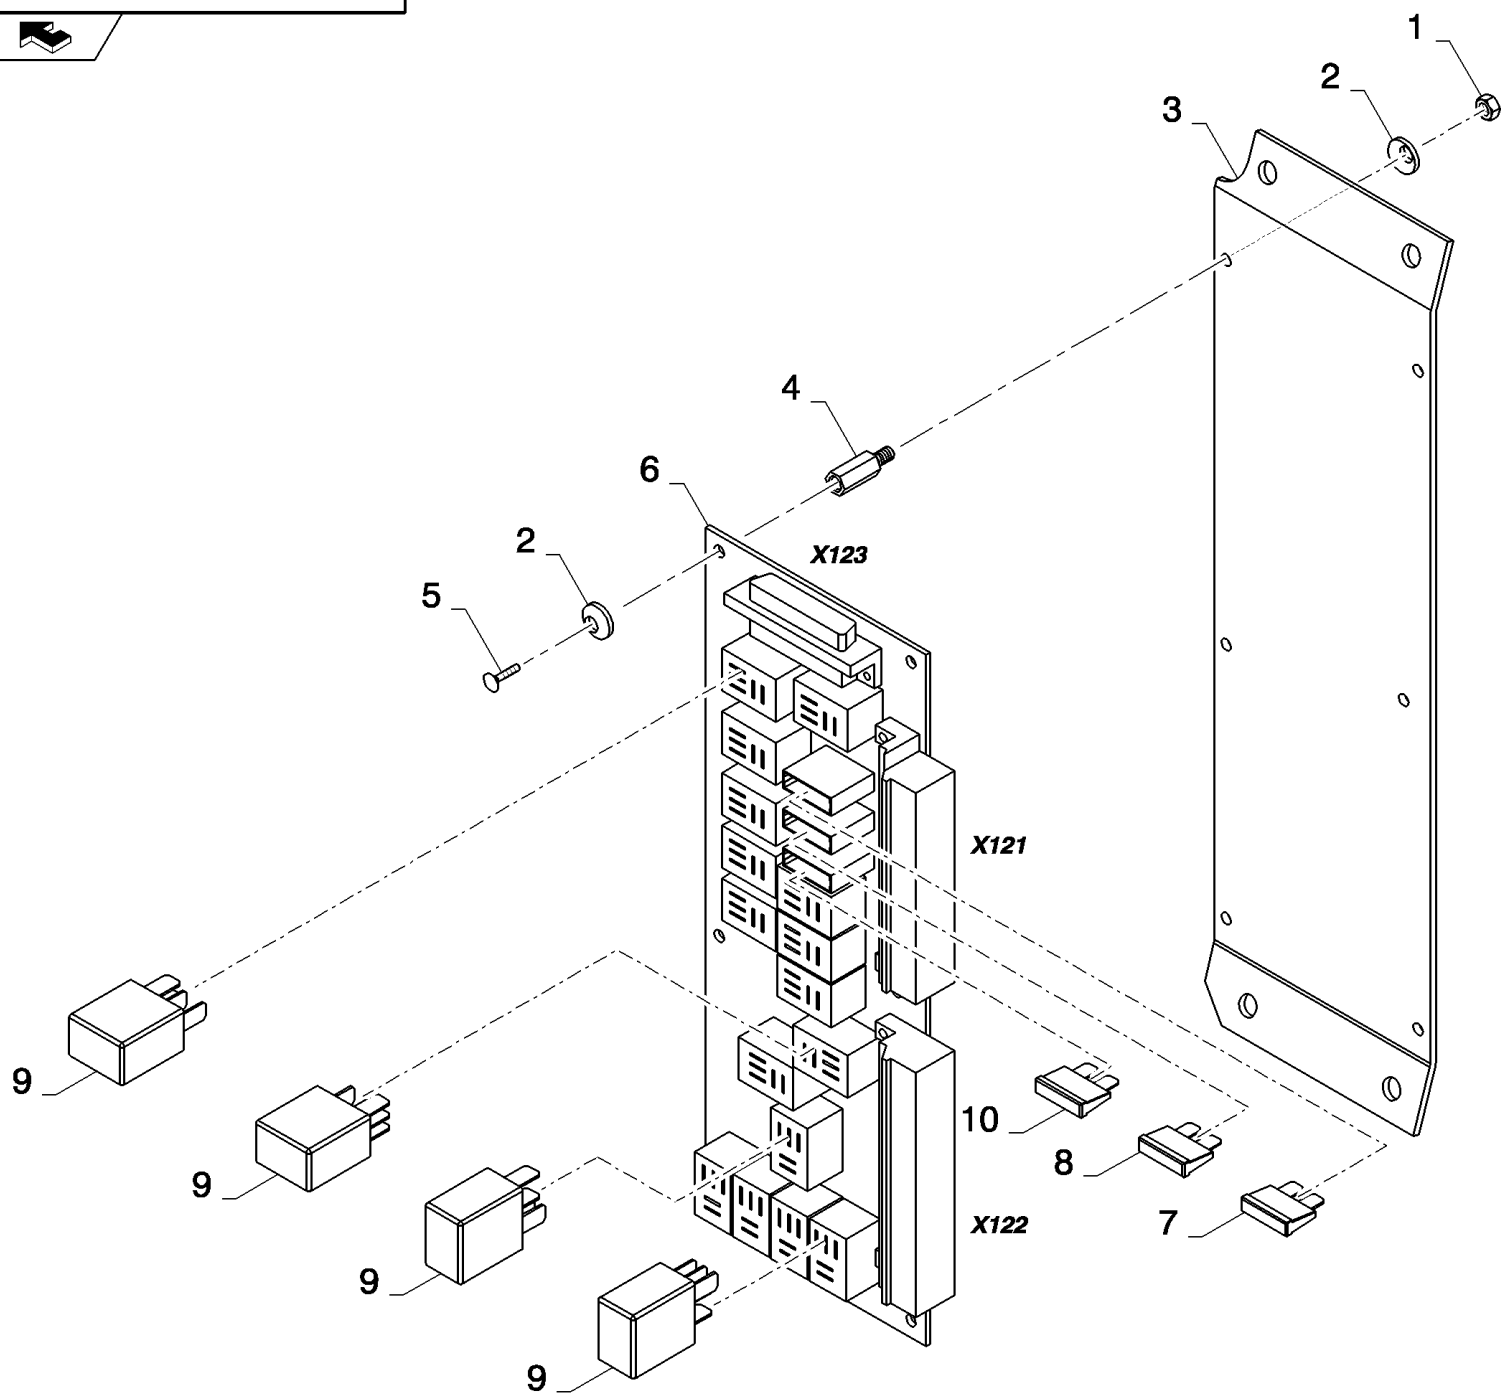

CSX7080 D660 - COMBINE (9/08-)

06.219(01) RIGHT HAND CONSOLE

сылка	Номер детали	Кол-во	Описание
1	100012	6	NUT, M4, CI 8,
2	322355	12	WASHER, Belleville, M4,
3	84439591	1	SUPPORT,
4	84814397	6	BUSHING,
5	86511823	6	SCREW, Cross Pan Hd, M4 x 8, M4x8
6	87390510	1	BOARD, PRINTED CIRCUIT,
7	9504308	1	FUSE, 15A
8	9811773	1	FUSE, 10 Amp,
9	86509590	16	RELAY,
10	9504310	1	FUSE, 25A