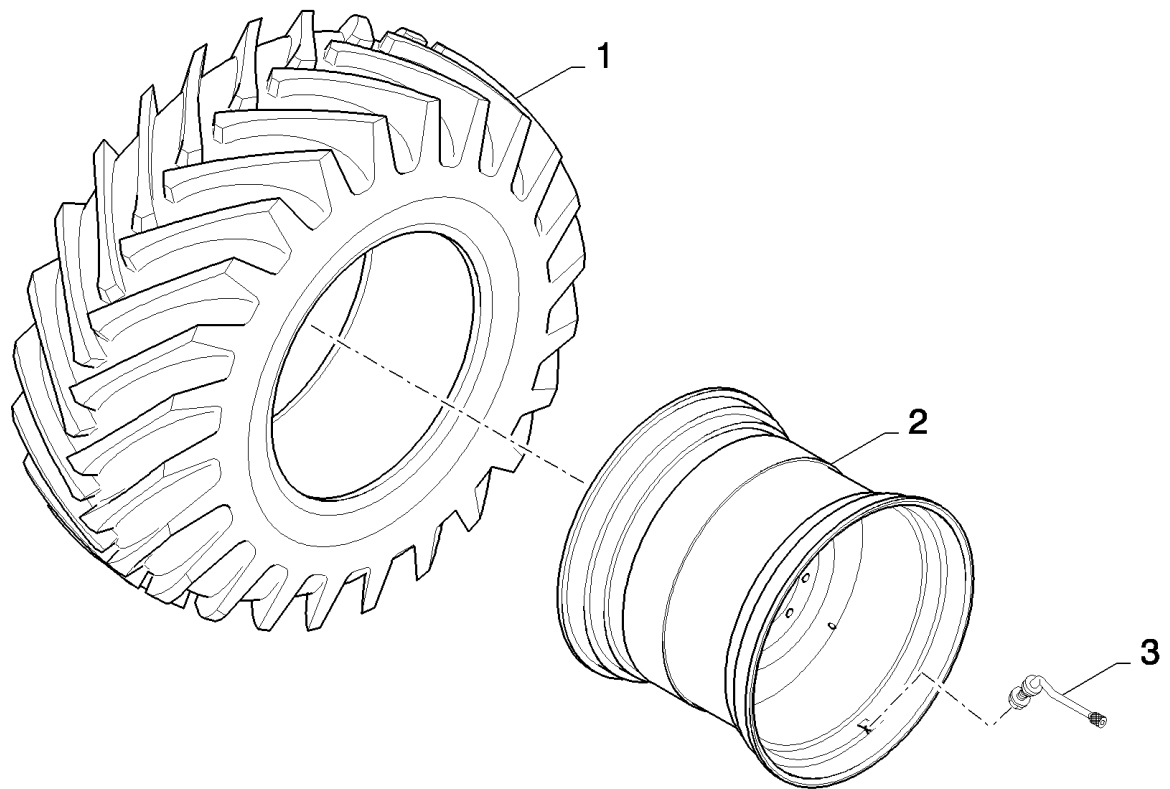

CSX7080 D660 - COMBINE (9/08-)

11.204(01) TRACTION WHEELS : 650/75R32-172A8(-24)5B

сылка	Номер детали	Кол-во	Описание
1	84068189	2	TYRE/TIRE,
2	84817046	2	RIM,
3	84460168	2	VALVE STEM,