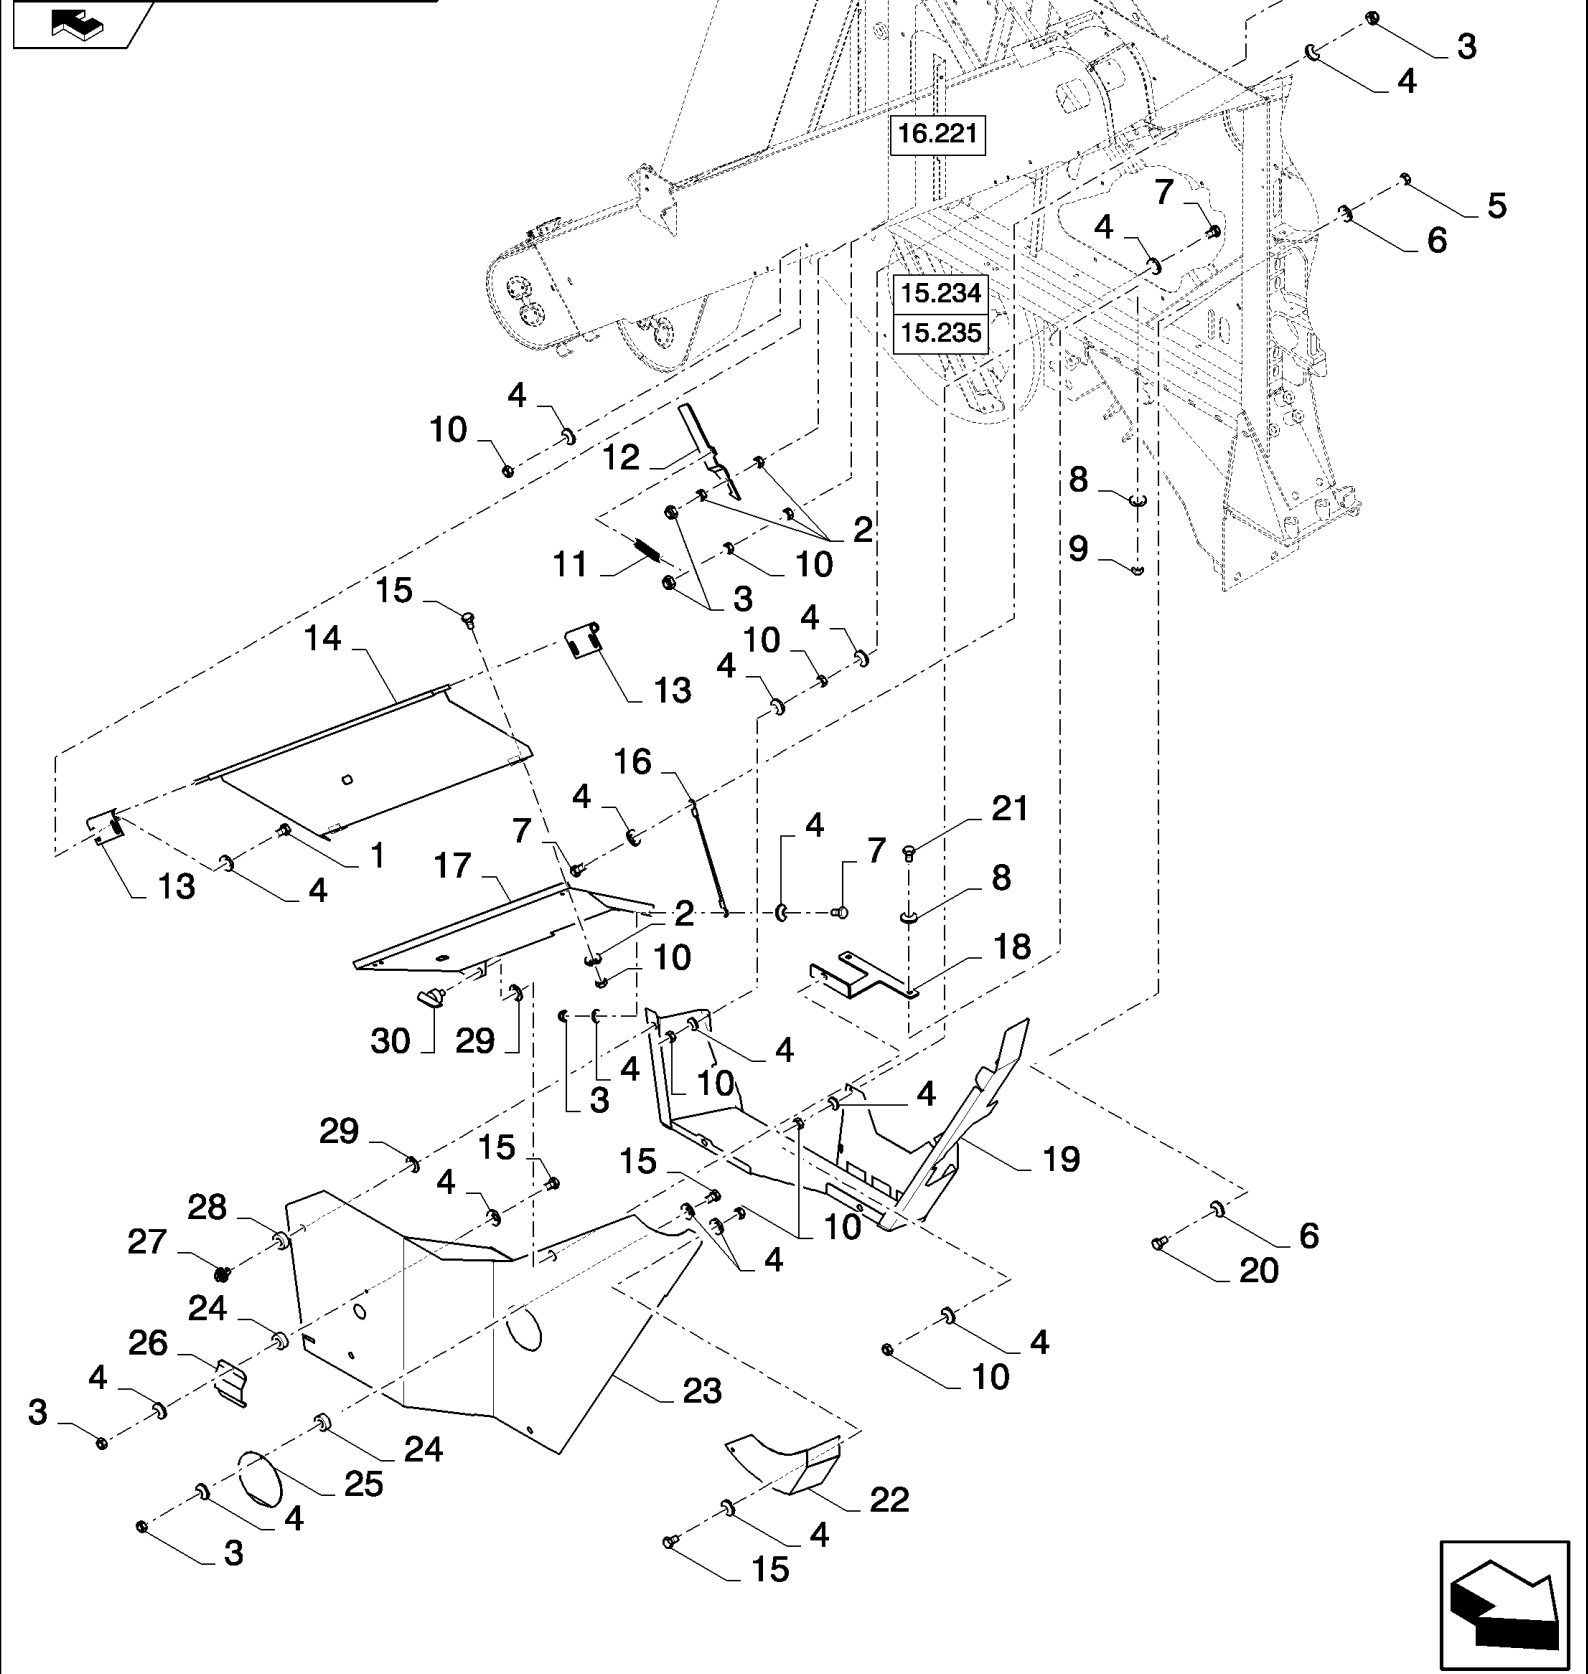

08.210(01) LOWER SHIELDS, RH

CSX7080 D660 - COMBINE (9/08-)

08.210(01) LOWER SHIELDS, RH

сылка	Номер детали	Кол-во	Описание
1	300506	6	BOLT, Hex, M6 x 25, 8.8, , FOR CSX7050 HILLSIDE ONLY
1	86977786	6	BOLT, Hex, M6 x 25, 8.8, , FOR CSX7040, CSX7050, CSX7060, CSX7070 AND CSX7080 ONLY
2	322357	9	WASHER, SPRING, Belleville, M6,
3	353308	AR	NUT, M6 x 1, CI 8,
4	412649	AR	WASHER, SPRING, Belleville, M6,
5	9706690	2	NUT, M8, CI 8, , FOR CSX7050 HILLSIDE ONLY
6	322358	4	WASHER, SPRING, Belleville, M8, , FOR CSX7050 HILLSIDE ONLY
7	120100	7	BOLT, Hex, M6 x 20, 8.8,
8	140045	4	WASHER, SPRING, Belleville, M10,
9	100016	2	NUT, M10, CI 8,
10	9706755	AR	NUT, M6, CI 8,
11	338713	1	SPRING,
12	84432889	1	BRACKET,
13	84989131	2	HINGE,
14	84989124	1	PLATE,
15	86508568	AR	SCREW, Hex, M6 x 16, 8.8,
16	84440516	1	CHAIN,
17	84452610	1	PLATE,
18	84989110	1	PLATE,
19	84457040	1	PLATE, , FOR CSX7050 HILLSIDE ONLY
19	84461238	1	PLATE, , FOR CSX7040, CSX7050, CSX7060, CSX7070 AND CSX7080 ONLY
20	43127	2	BOLT, Hex, M8 x 25, 8.8, , FOR CSX7050 HILLSIDE ONLY
21	43140	2	BOLT, Hex, M10 x 30, 8.8, Full Thd,
22	84437696	1	PLATE, , FOR CSX7050 HILLSIDE ONLY
23	84461089	1	PLATE, , FOR CSX7040, CSX7050, CSX7060, CSX7070 AND CSX7080 ONLY
23	84452611	1	PLATE, , FOR CSX7050 HILLSIDE ONLY
24	86588450	2	WASHER, M6 x 12 x 1.6 Thk,
25	84437160	1	COVER,
26	84437668	1	COVER,
27	89514603	AR	LOCK,
28	86511324	AR	WASHER, M12 x 24 x 2.5,
29	9514605	AR	WASHER, LOCK, M9.8 x 18.5, 12MM
30	9831581	1	LOCK,