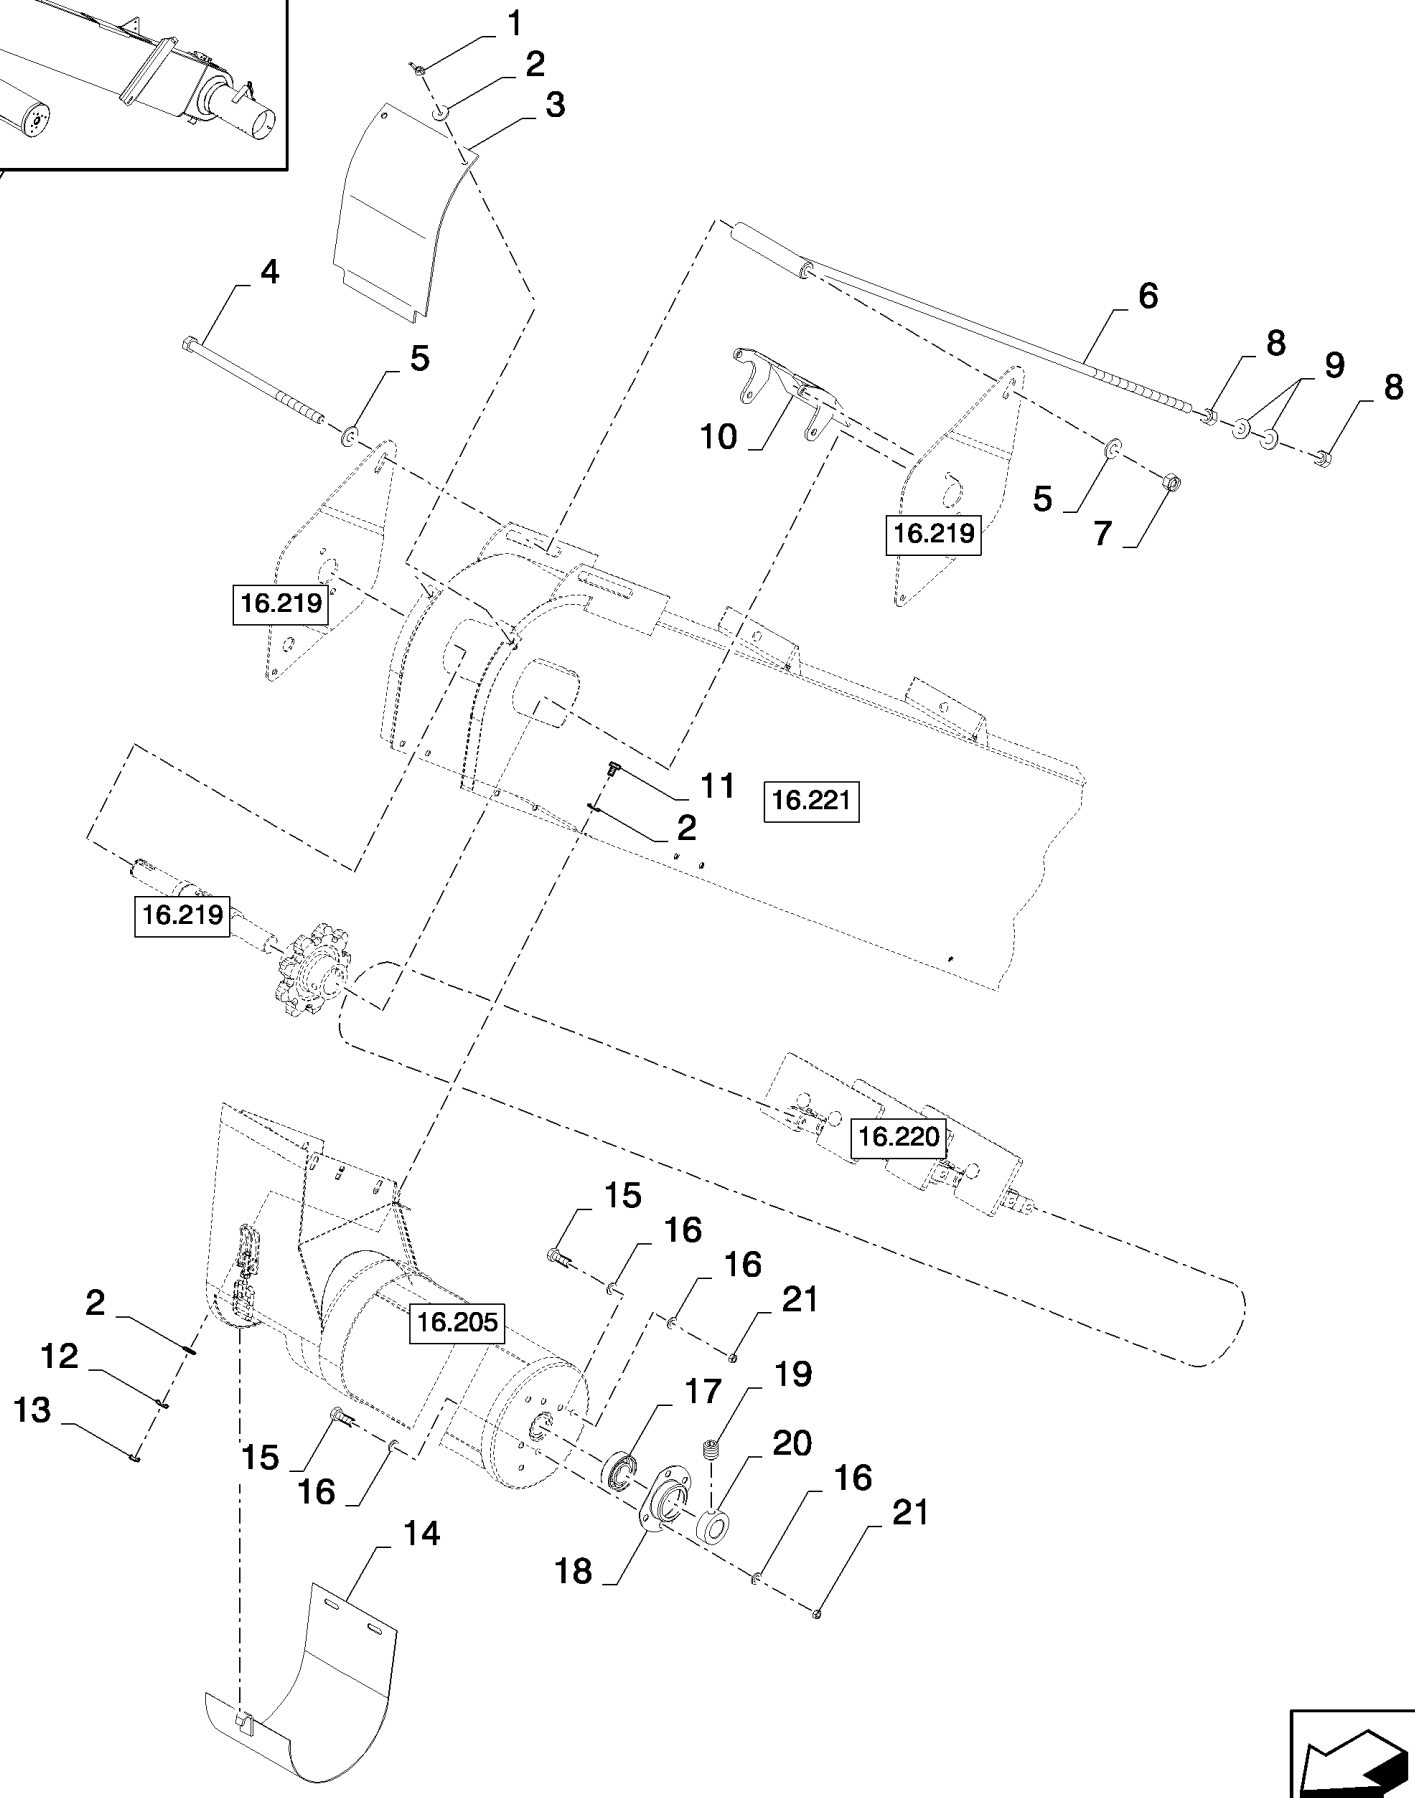

16.218(01) TAILINGS ELEVATORS

16.218(01) TAILINGS ELEVATORS

сылка	Номер детали	Кол-во	Описание
1	84814892	2	NUT, WING, M6 x 1,
2	140040	6	WASHER, M6 x 22 x 2,
3	84980878	1	COVER,
4	380423	1	BOLT, Hex, M12 x 170, 8.8, M12x170
5	140046	2	WASHER, SPRING, Belleville, M12,
6	84982241	1	TIE-ROD, THREADED,
7	100038	1	NUT, M12 x 1.75, CI 8,
8	100020	2	NUT, M16, CI 8,
9	140048	2	WASHER, SPRING, Belleville, M16,
10	84981165	1	PLATE,
11	86508568	2	SCREW, Hex, M6 x 16, 8.8,
12	322357	2	WASHER, SPRING, Belleville, M6,
13	15896221	2	NUT, M6, CI 10,
14	84980877	1	COVER,
15	120103	11	BOLT, Hex, M8 x 16, 8.8,
16	322358	8	WASHER, SPRING, Belleville, M8,
17	80034439	1	BEARING ASSY,
18	87526988	1	COVER,
19	300480	1	SET SCREW, Hex Soc, M10 x 12, Cup Pt,
20	300003	1	RING,
21	9706690	4	NUT, M8, CI 8,