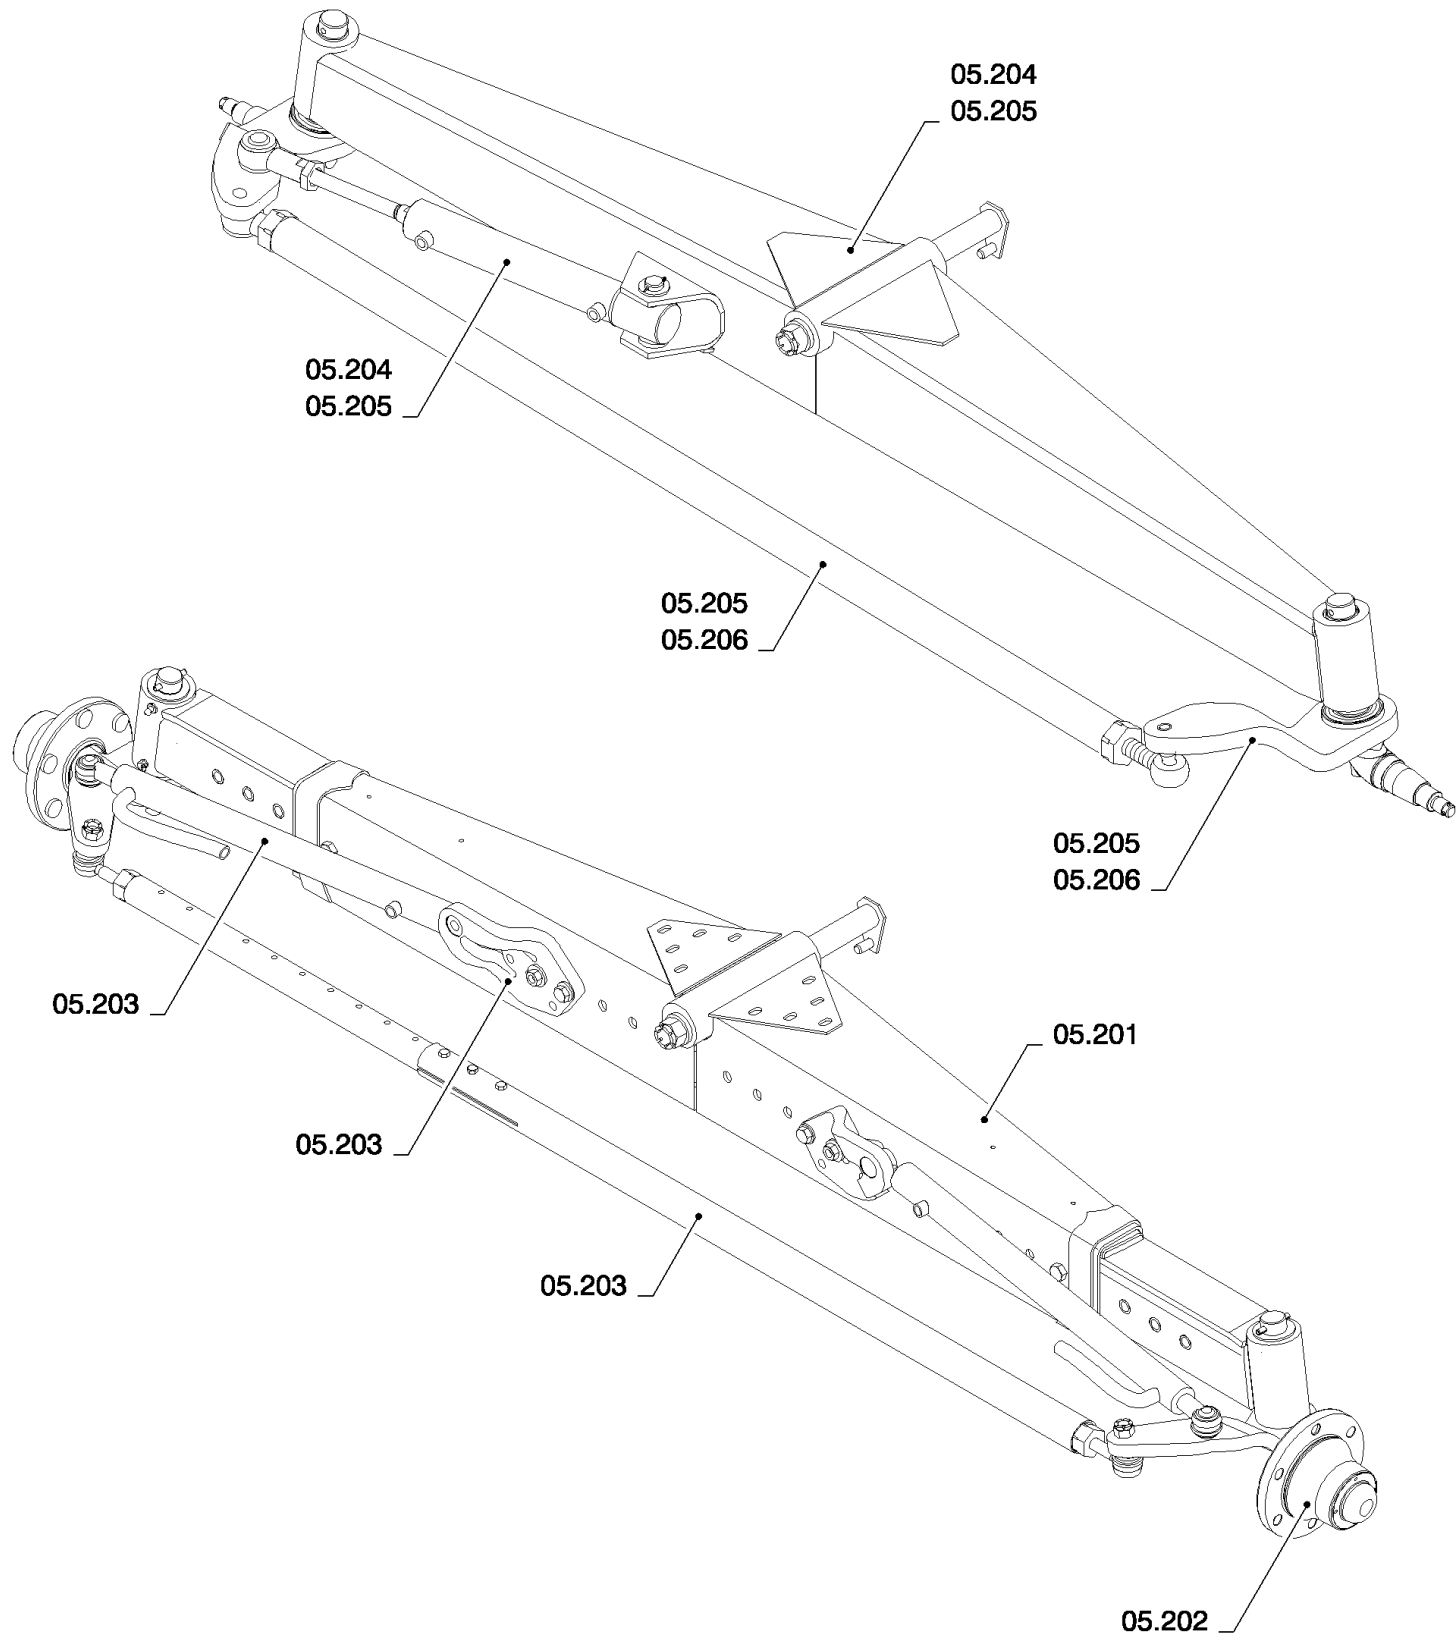

04.214(01) TRACTION BEAM, RH - FOR LATERALE ONLY

сылка	Номер детали	Кол-во	Описание
1	87619132	1	HYDRAULIC CYLINDER,
2	87536910	1	ROCKER ARM,
3	87539689	1	RING,
4	87540766	1	RING,
5	87539693	1	SHAFT, , FOR CSX7050 AND CSX7060 ONLY
5	87539695	1	SHAFT, , FOR CSX7080 ONLY
6	87586665	1	BUSHING, SPLINED,
7	87586667	1	BUSHING, SPLINED,
8	84446911	1	CIRCLIP,
9	84446910	1	RING, SNAP, M40,
10	87540764	2	BUSHING,
11	87540765	1	RING,
12	87539690	1	DISC,
13	87540854	2	SEAL,
14	394632	16	WASHER, M20 x 40 x 4, HT,
15	86508350	16	BOLT, Hex, M20 x 110, 10.9,
16	100016	3	NUT, M10, CI 8,
17	87539686	1	DISC,
18	87539684	1	DISC,
19	100037	2	NUT, M10 x 1.5, CI 8,
20	87539688	1	RING,
21	100012	1	NUT, M4, CI 8,
22	87549913	1	NIPPLE, LUBE,
23	87549909	1	TUBE,
24	87549914	1	PLATE, RETAINING,
25	84817004	1	CONNECTOR, HYD.,
26	323787	1	NIPPLE, LUBE,
27	748961	20	NUT,
28	84439102	4	WASHER, SEALING,
29	87602774	1	BUSHING,
31	312204	1	RING,
32	140045	1	WASHER, SPRING, Belleville, M10,
33	140046	2	WASHER, SPRING, Belleville, M12,
34	394631	10	WASHER, M17 x 34 x 4, HT,
35	412255	1	BOLT, Hex, M4 x 20, 8.8, Full Thd,
36	120073	1	BOLT, Hex, M10 x 80, 8.8,
37	120074	1	BOLT, Hex, M10 x 90, 8.8,
38	300389	2	BOLT, Hex, M12 x 35, 8.8, Full Thd,
39	84036080	3	BOLT, Hex, M16 x 110, 10.9,
30	9828248	7	BOLT, Hex, M16 x 60, 10.9,